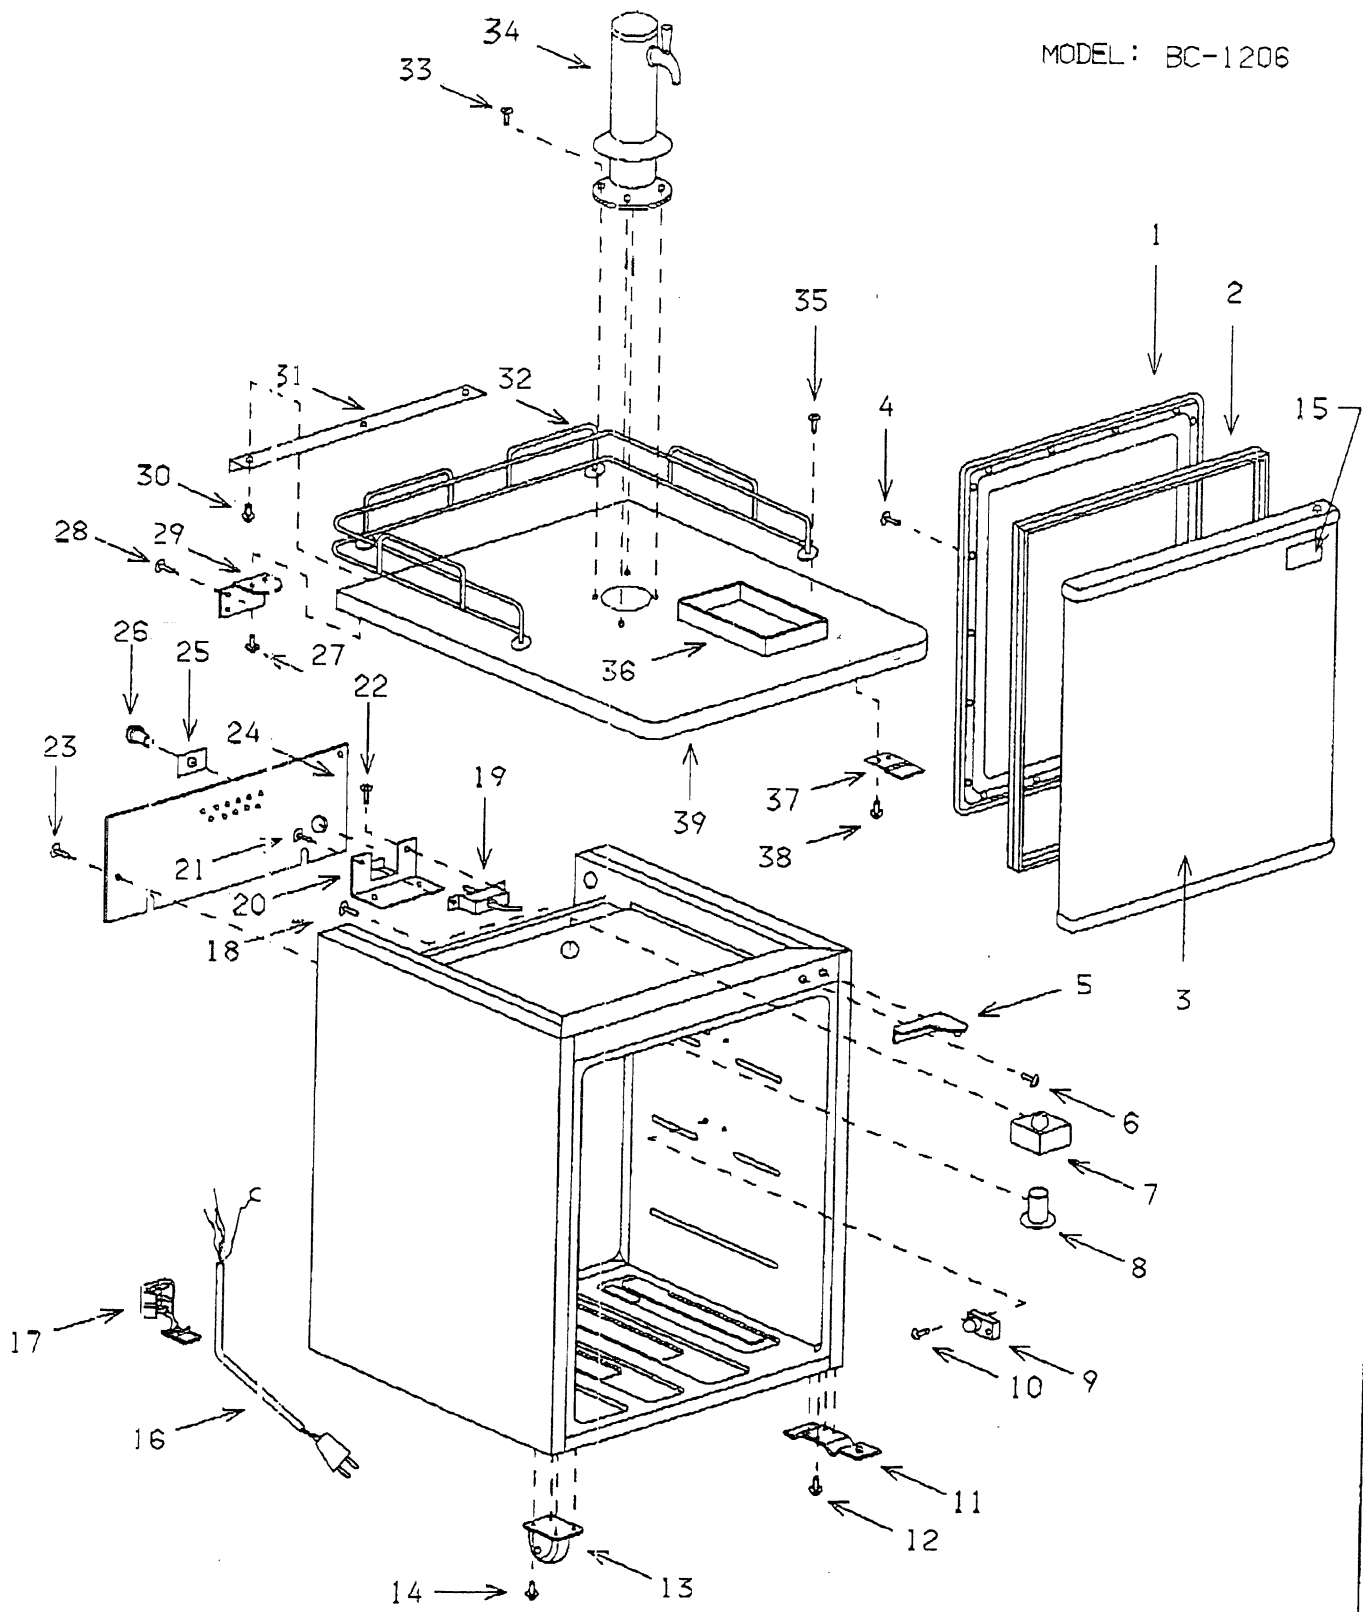

Customer Name: Sanyo

Date:07-12-01

Model Name: BC-1206

Internal Name:BC1202B

CAUTION: Use Sanyo parts number on all orders, not the illustration number

1	8312320132900	Door Liner	
2	8330331652610	Gasket Assembly	
3	8310310500910	Door	
4	S1440100001000	Tapping Screw # 023	
5	8312132020800	Hinge, Upper	
6	SFSHY50120SE-	Screw #119	
7	8312232418000	Foam Pad P.E. BC1202	
8	8312237910200	Plastic Pipe Beer Cooler	
9	8312232111500	Evaporator Bracket	
10	S0140120103000	Machine Screw # 09	
11	8312132016402	Hinge, Lower	
12	SFSHY50120SE-	Screw #119	
13	8310120310500	Wheel Caster	
14	SFSHY50120SE-	Screw #119	
15	8332331055210	Mascot Sanyo	
16	8334243C50200	Power Supply Cord	
17	8332130413400	Bushing Black	
18	S1440100001000	Tapping Screw	
19	4233942264	Thermostat	
20	8312233125471	Bracket, Thermostat	
21	S0440080001T00	Machine Screw # 026	
22	S1440100001000	Tapping Screw # 023	
23	S1440100001000	Tapping Screw # 023	

24	8332132250100	Rear Panel	
25	8312233211700	Thermo Control Label	
26	8312612083272	Control Knob	
27	S1440100001000	Tapping Screw # 023	
28	S1440100001000	Tapping Screw # 023	
29	833S653150100	Fix Plate Table R-R	
	833S653150200	Fix Plate Table R-L	
30	S1440100001000	Tapping Screw # 023	
31	8312314118600	Plate Reinf. Sash	
32	8312620310600	Guard Rail	
33	S31050150001G0	Hex Head Screw #53	
34	BCTRD4740K	Draft Arm Assembly	
35	S1130100009000	Small Screw	
36	8312220210520	Dip Tray, Black	
37	8312653111400	Fix Plate Table F-R	
38	S1440100001000	Tapping Screw # 023	
39	8312652316111	Top Table, Black	
40	8312130617600	Plate, Support Condenser	
41	S1440100001000	Tapping Screw # 023	
42	8330410251900	Condenser	
43	8330420250200	Drier, 8 grams	
44	8312432782872	Clamp, Thermostat Bulb	
45	831A410126201	Evaporator Assembly	
46	S0440080001T00	Machine Screw	
47	S3145180200201	Tapping Screw	
48	0BC2892600100	Clip Relay Cover	

MODEL: BC-1206

MODEL : BC-1206