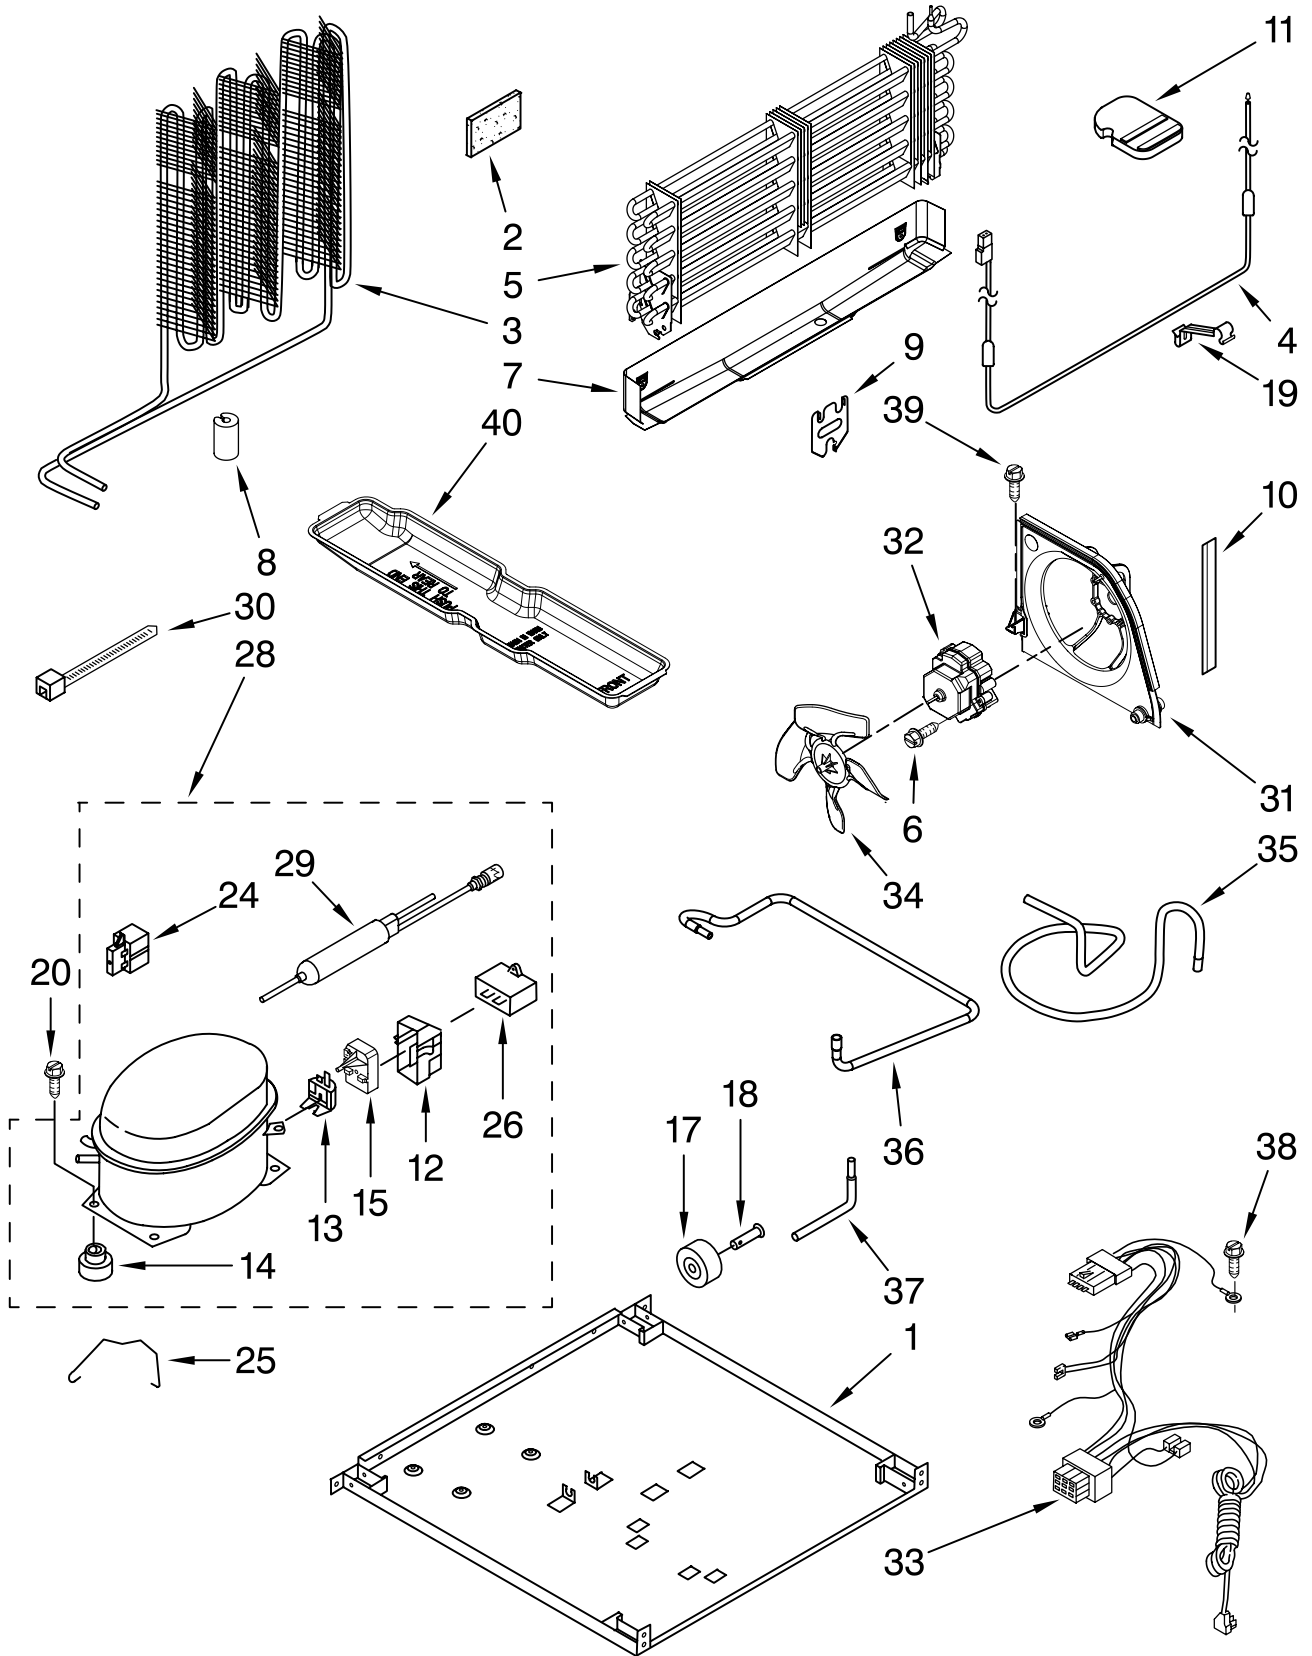

LINER PARTS

For Models: MTF1842EEW00, MTF1842EEQ00, MTF1842EEB00, MTF1842EES00
(White) (Bisque) (Black) (Stainless Steel)

Illus. No.	Part No.	DESCRIPTION
1		Liner (Not A Serviceable Part)
2	2197380	Grommet (2)
3	2254359	Gasket, Evaporator Cover (2)
4	2304099	Defrost Timer
5	2212485	Thermostat Tube, Barrier
6	8534009	Screw
7	2310057	Wire Assy. Control Box
8	2162085	Socket, Light
9	2179858	Damper, Air
10	2315539	Fan Motor
11	2163777	Fan Blade
12	2212982	Control Box
13	2210489	Thermostat Assy. (Includes Illus. 5 & 18)
14	489478	Screw
15	488208	Screw
16	2320192	Cover, Evaporator
17	527949	Light Bulb (2)
18	2200831	Weight, Thermal
19	1118894	Rocker Arm Switch
20	2210509	Valve
21	2176281	Cover, Air Diffuser
22	2200863	Knob, Thermostat
23	2254354	Air Tower
24	2189452	Air Diffuser, Bottom
26	2210390	Air Separator Assembly
27	2254454	Bracket Evap. Fan, Rear
29	2254453	Bracket, Fan Motor
30	2320183	Retainer, Screw
31	2204639	Shield, Heat
32	2321800	Defrost, BI-Metal
33	W10129791	Wire Assembly Freezer Compt. (Includes Item 32)
34	2302536	Knob, Damper
35	2179859	Post, Damper
36	2205079	Seal, Rear Thermostat
37	2163810	Bracket, Damper Knob

FOR ORDERING INFORMATION REFER TO PARTS PRICE LIST

UNIT PARTS

For Models: MTF1842EEW00, MTF1842EEQ00, MTF1842EEB00, MTF1842EES00
(White) (Bisque) (Black) (Stainless Steel)

FOR ORDERING INFORMATION REFER TO PARTS PRICE LIST