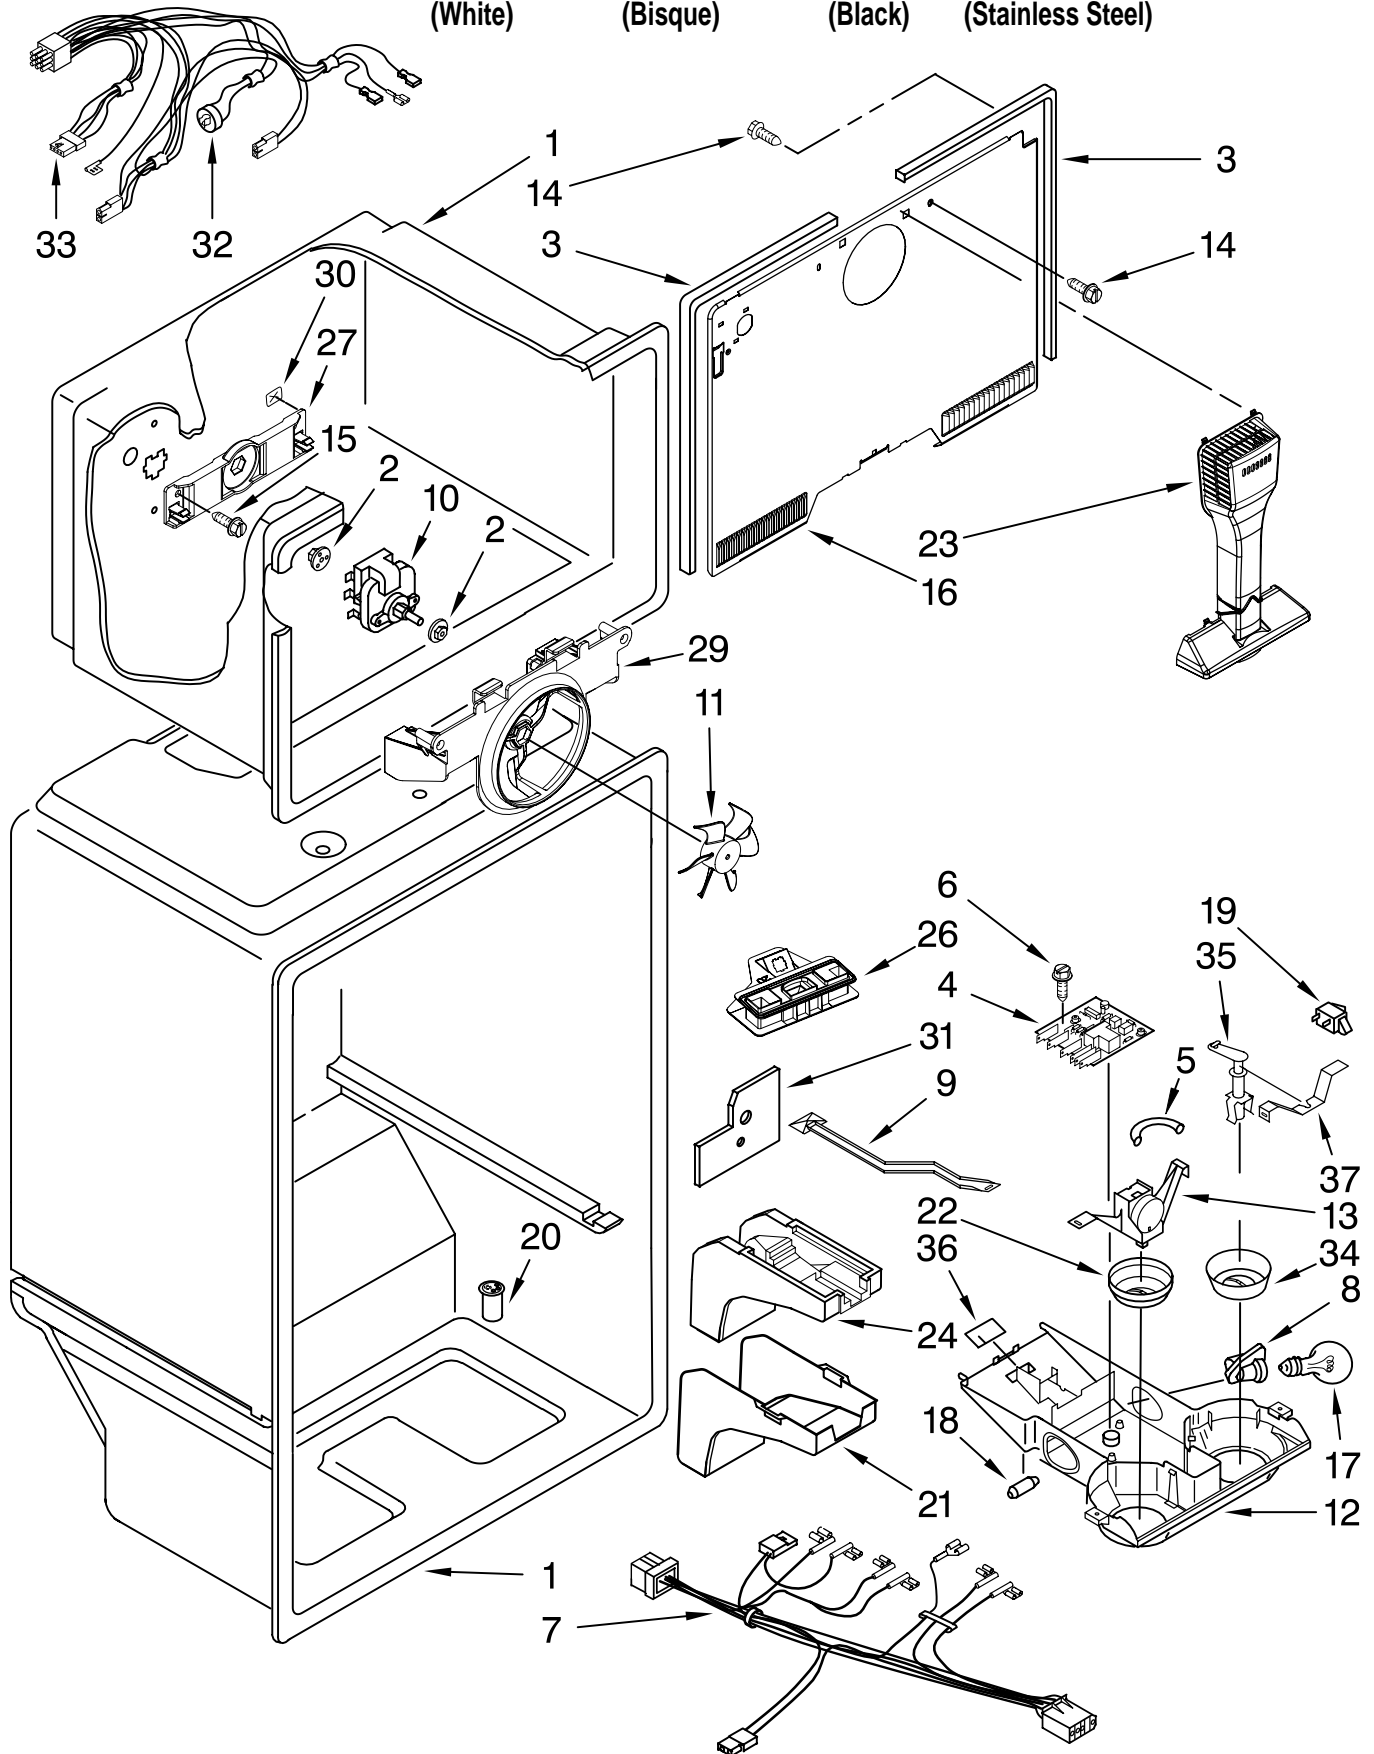

LINER PARTS

For Models: MTF1842EEW00, MTF1842EEQ00, MTF1842EEB00, MTF1842EES00
(White) (Bisque) (Black) (Stainless Steel)

FOR ORDERING INFORMATION REFER TO PARTS PRICE LIST

LINER PARTS

For Models: MTF1842EEW00, MTF1842EEQ00, MTF1842EEB00, MTF1842EES00
(White) (Bisque) (Black) (Stainless Steel)

Illus. No.	Part No.	DESCRIPTION
1		Liner (Not A Serviceable Part)
2	2197380	Grommet (2)
3	2254359	Gasket, Evaporator Cover (2)
4	2304099	Defrost Timer
5	2212485	Thermostat Tube, Barrier
6	8534009	Screw
7	2310057	Wire Assy. Control Box
8	2162085	Socket, Light
9	2179858	Damper, Air
10	2315539	Fan Motor
11	2163777	Fan Blade
12	2212982	Control Box
13	2210489	Thermostat Assy. (Includes Illus. 5 & 18)
14	489478	Screw
15	488208	Screw
16	2320192	Cover, Evaporator
17	527949	Light Bulb (2)
18	2200831	Weight, Thermal
19	1118894	Rocker Arm Switch
20	2210509	Valve
21	2176281	Cover, Air Diffuser
22	2200863	Knob, Thermostat
23	2254354	Air Tower
24	2189452	Air Diffuser, Bottom
26	2210390	Air Separator Assembly
27	2254454	Bracket Evap. Fan, Rear
29	2254453	Bracket, Fan Motor
30	2320183	Retainer, Screw
31	2204639	Shield, Heat
32	2321800	Defrost, BI-Metal
33	W10129791	Wire Assembly Freezer Compt. (Includes Item 32)
34	2302536	Knob, Damper
35	2179859	Post, Damper
36	2205079	Seal, Rear Thermostat
37	2163810	Bracket, Damper Knob

FOR ORDERING INFORMATION REFER TO PARTS PRICE LIST