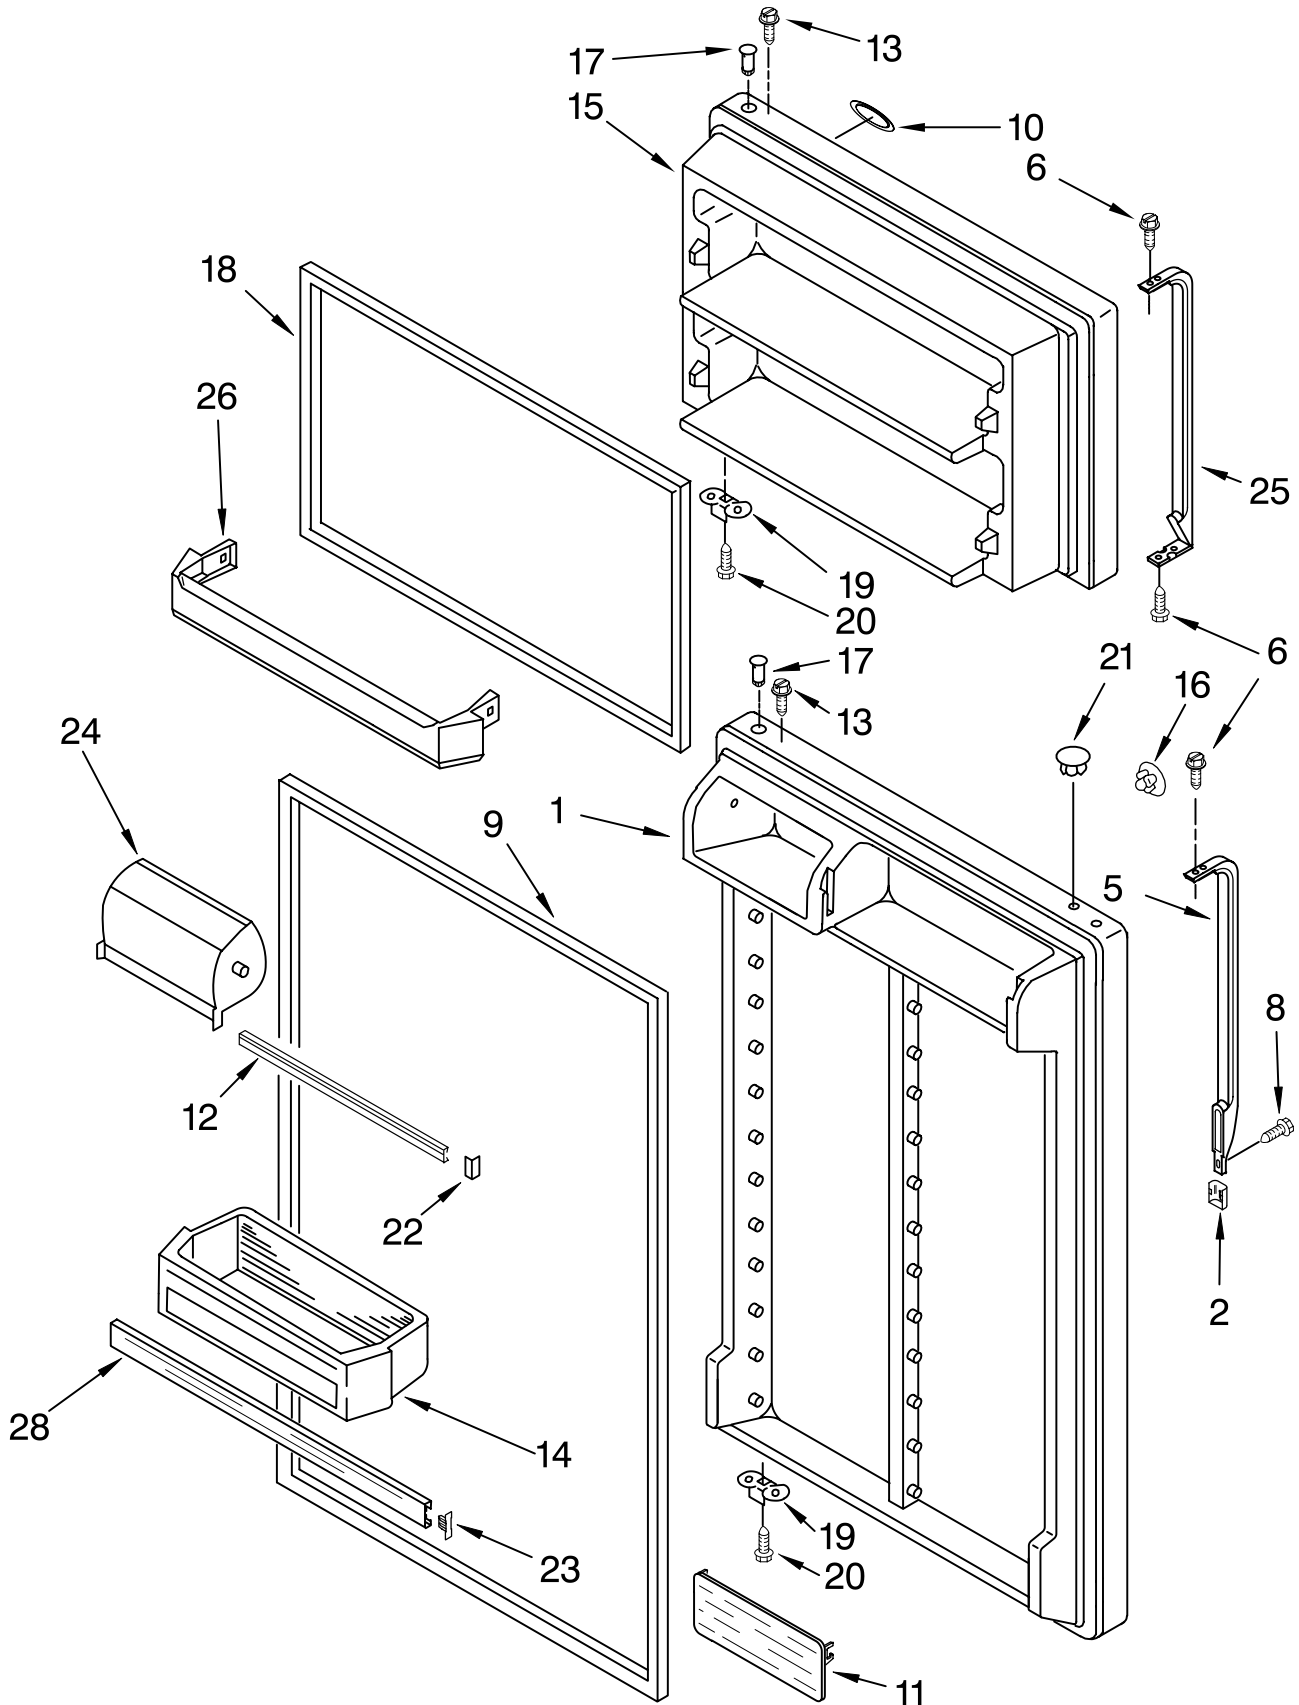

DOOR PARTS

For Models: MTF1842EEW00, MTF1842EEQ00, MTF1842EEB00, MTF1842EES00
(White) (Bisque) (Black) (Stainless Steel)

FOR ORDERING INFORMATION REFER TO PARTS PRICE LIST