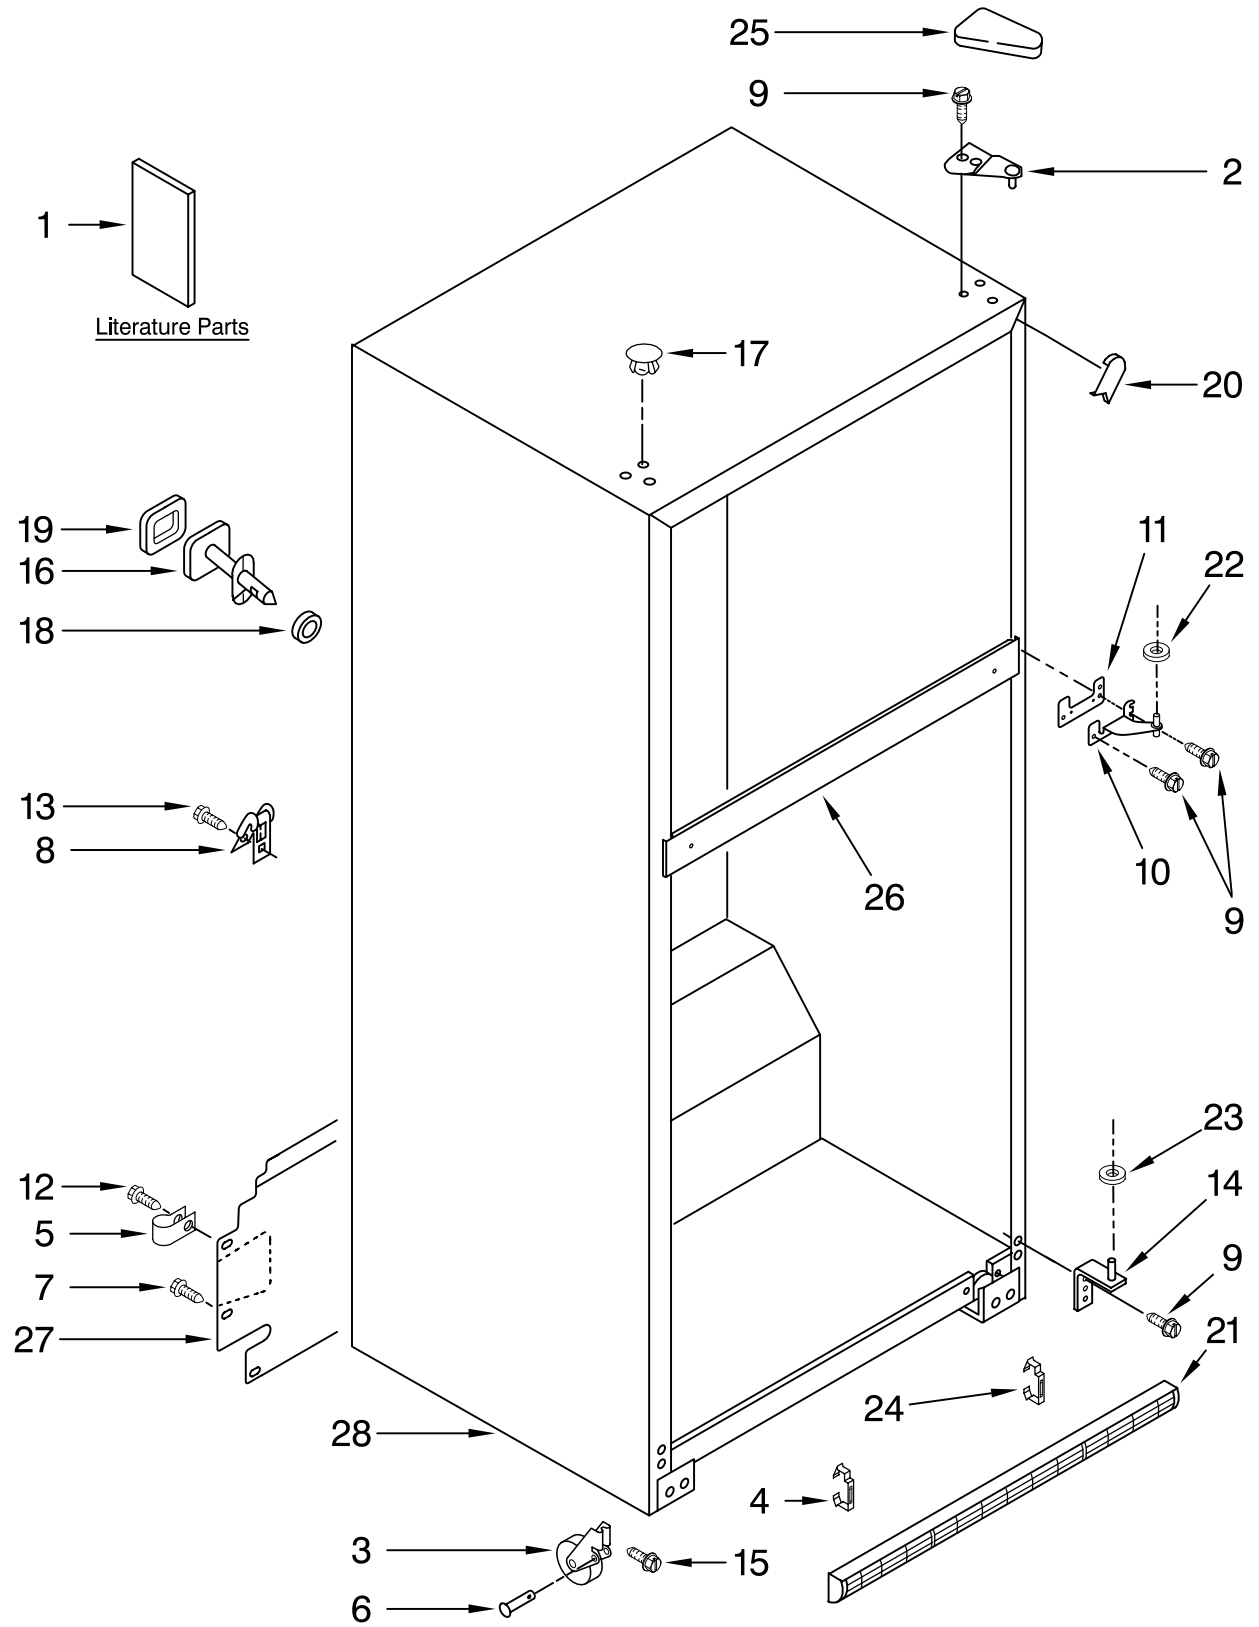

For Models: MTF1842EEW00, MTF1842EEQ00, MTF1842EEB00, MTF1842EES00
(White) (Bisque) (Black) (Stainless Steel)

FOR ORDERING INFORMATION REFER TO PARTS PRICE LIST