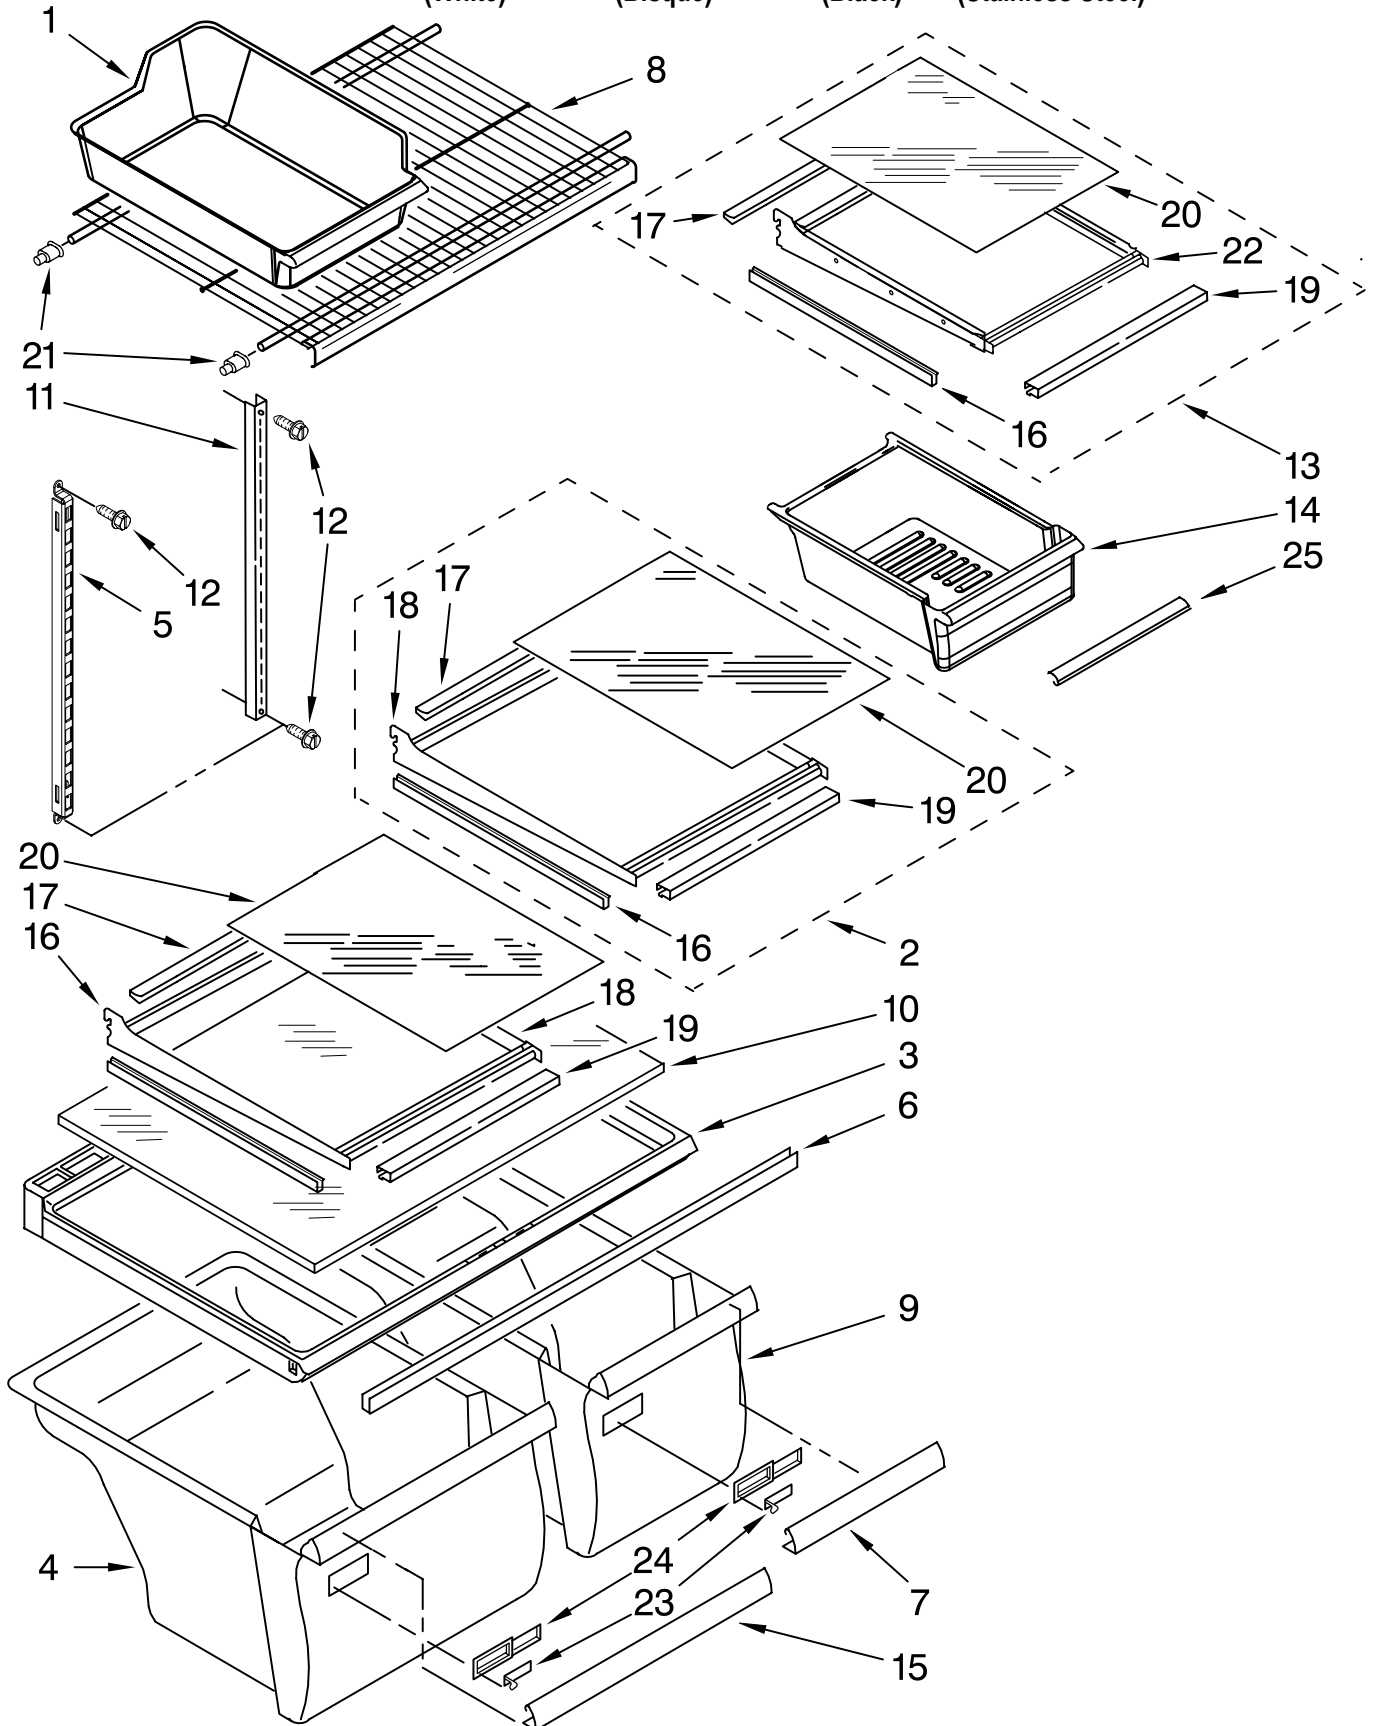

SHELF PARTS

For Models: MTF1842EEW00, MTF1842EEQ00, MTF1842EEB00, MTF1842EES00

(White)

(Bisque)

(Black)

(Stainless Steel)

FOR ORDERING INFORMATION REFER TO PARTS PRICE LIST

SHELF PARTS

For Models: MTF1842EEW00, MTF1842EEQ00, MTF1842EEB00, MTF1842EES00
(White)   (Bisque)   (Black)   (Stainless Steel)

Illus. No.	Part No.	DESCRIPTION
1	2254352	Ice Bucket
2	2201107K	Shelf, Cantilever (Complete)
3	2314548	Cover, Crisper
4	2218130	Crisper Pan (13-Inch) (Includes Illus. 23 & 24)
5	2300520	Shelf, Ladder Center
6	2314477	Support, Crisper Cover
7	2320366	Trim-Crisper Pan-10"
8	2176275	Shelf
9	2218129	Crisper Pan (10-Inch) (Includes Illus. 23 & 24)
10	2221693	Glass, Crisper Cover
11	2210522	Shelf, Ladder (2)
12	489478	Screw
13	2201111	Shelf, Cantilever Meat Pan (Complete)
14	2218127	Meat Pan
15	2320357	Trim-Crisper Pan-13"
16	2188711	Trim, Shelf Side
17	2188686	Trim, Shelf Rear
18	2201101E	Shelf, Catnilever
19	2188684	Trim, Shelf Front
20	2200985	Glass, Half Shelf
21	2163762	Cup, Shelf Mtg.
22	2201105	Shelf, Cantilever Meat Pan
23	2176222	Slide, Humidity Control
24	2212446	Body, Humidity Control
25	2176356	Trim-Meat Pan

FOR ORDERING INFORMATION REFER TO PARTS PRICE LIST