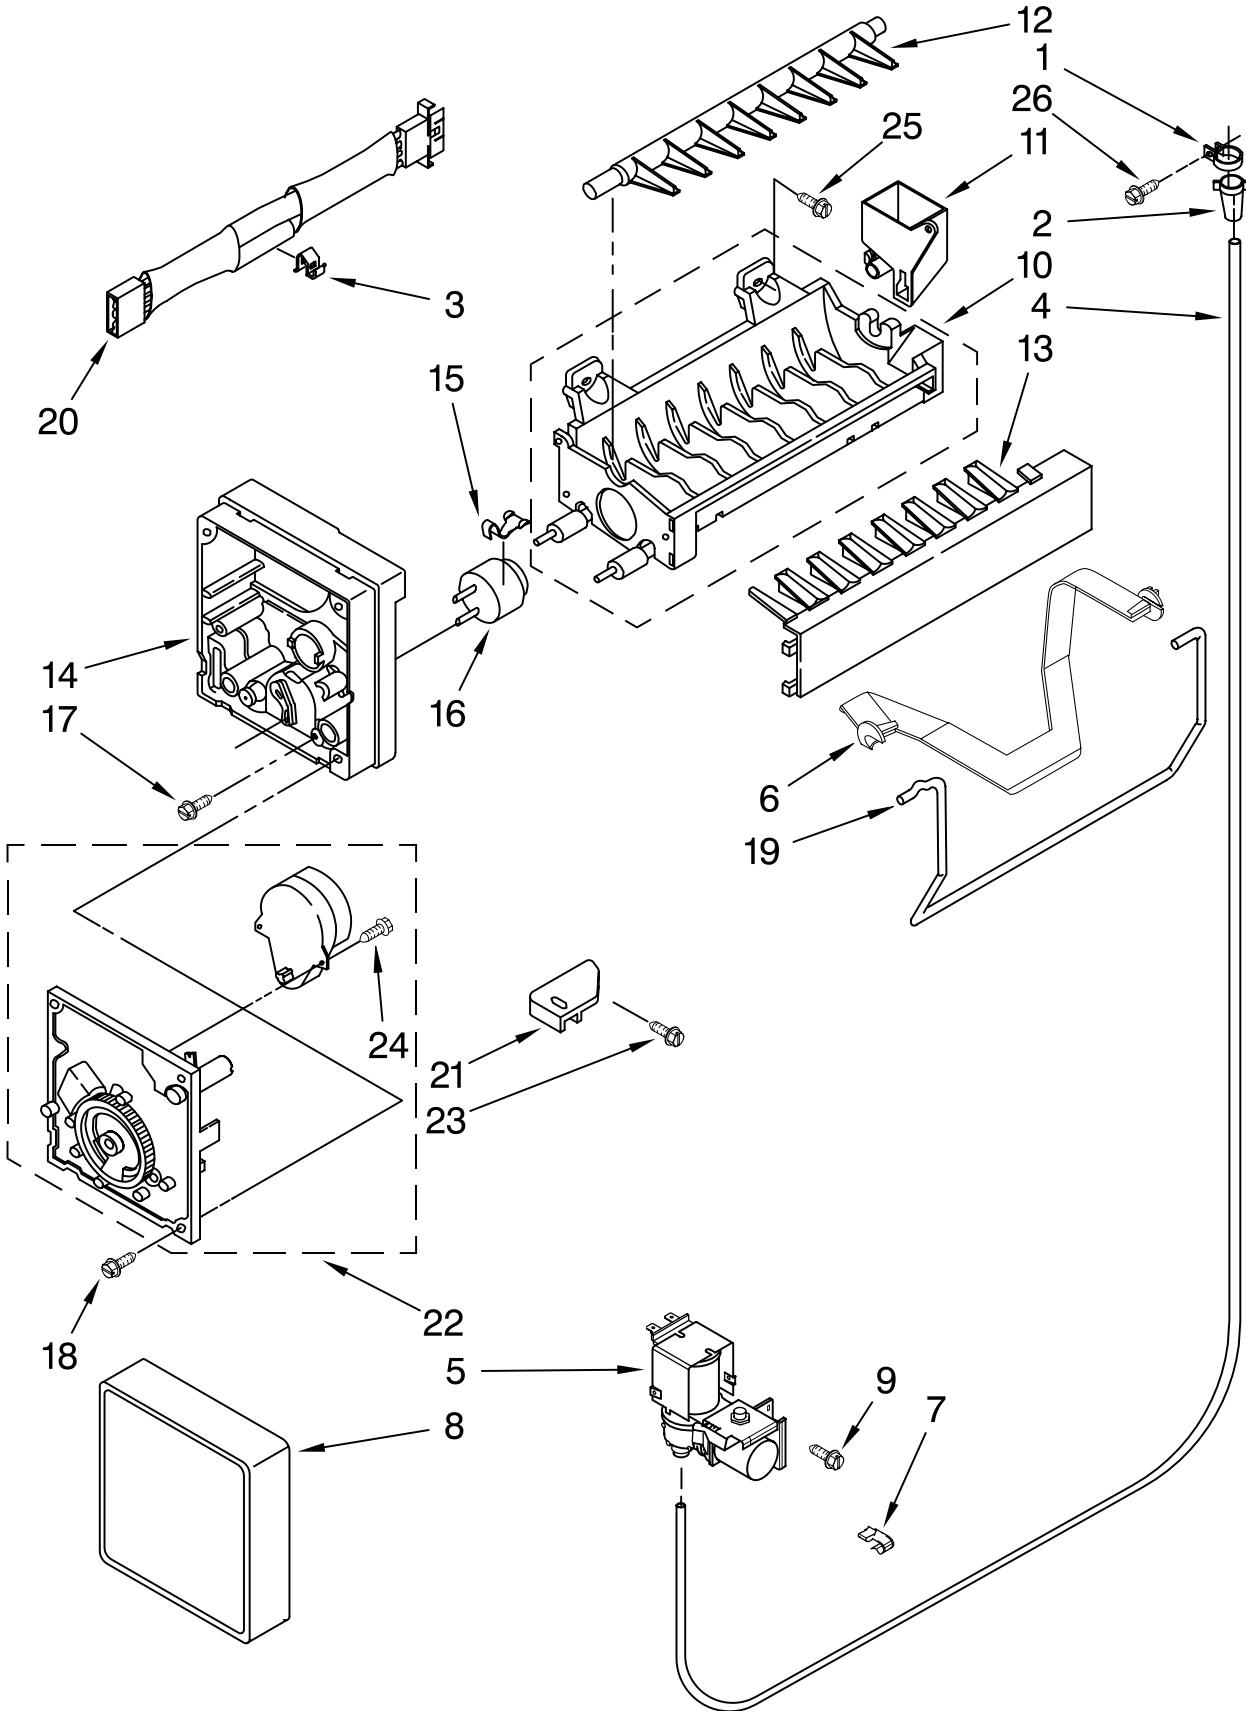

ICEMAKER PARTS

For Models: MTF1842EEW00, MTF1842EEQ00, MTF1842EEB00, MTF1842EES00
(White) (Bisque) (Black) (Stainless Steel)

FOR ORDERING INFORMATION REFER TO PARTS PRICE LIST

ICEMAKER PARTS

For Models: MTF1842EEW00, MTF1842EEQ00, MTF1842EEB00, MTF1842EES00
(White) (Bisque) (Black) (Stainless Steel)

Illus. No.	Part No.	DESCRIPTION
1	488878	Clamp, Tube
2	2181939	Insert, Tube
3	628379	Clip, Fuse
4	2181943	Tube Water
5	2315576	Valve Solenoid (Single)
6	78562001	Adjuster-Ice Level
7	2210495	Clip, Water Valve
8	79191001	Cover
9	489442	Screw
10	W10122527	Mold & Heater Assembly (Also Order 542638 Silicone Grease)
11	628515	Cup, Water Fill
12	627843	Ejector
13	2182124	Ice Striper
14	2194712	Support
15	2315522	Retainer Thermostat
16	628397	Thermostat (Also Order 542369 Cement Alumilastic)
17	8533917	Screw
18	489276	Screw
19	W10138107	Shut Off Arm
20	2187464	Harness, Wiring
21	628320	Bracket
22	626680	Module Assembly (Includes Item 24)
23	489478	Screw
24	489136	Screw, 3-24 x 23/64
25	488208	Screw
26	489442	Screw, 8-18 x 1/2
100	W10122496	Icemaker, Complete Assembly

FOR ORDERING INFORMATION REFER TO PARTS PRICE LIST