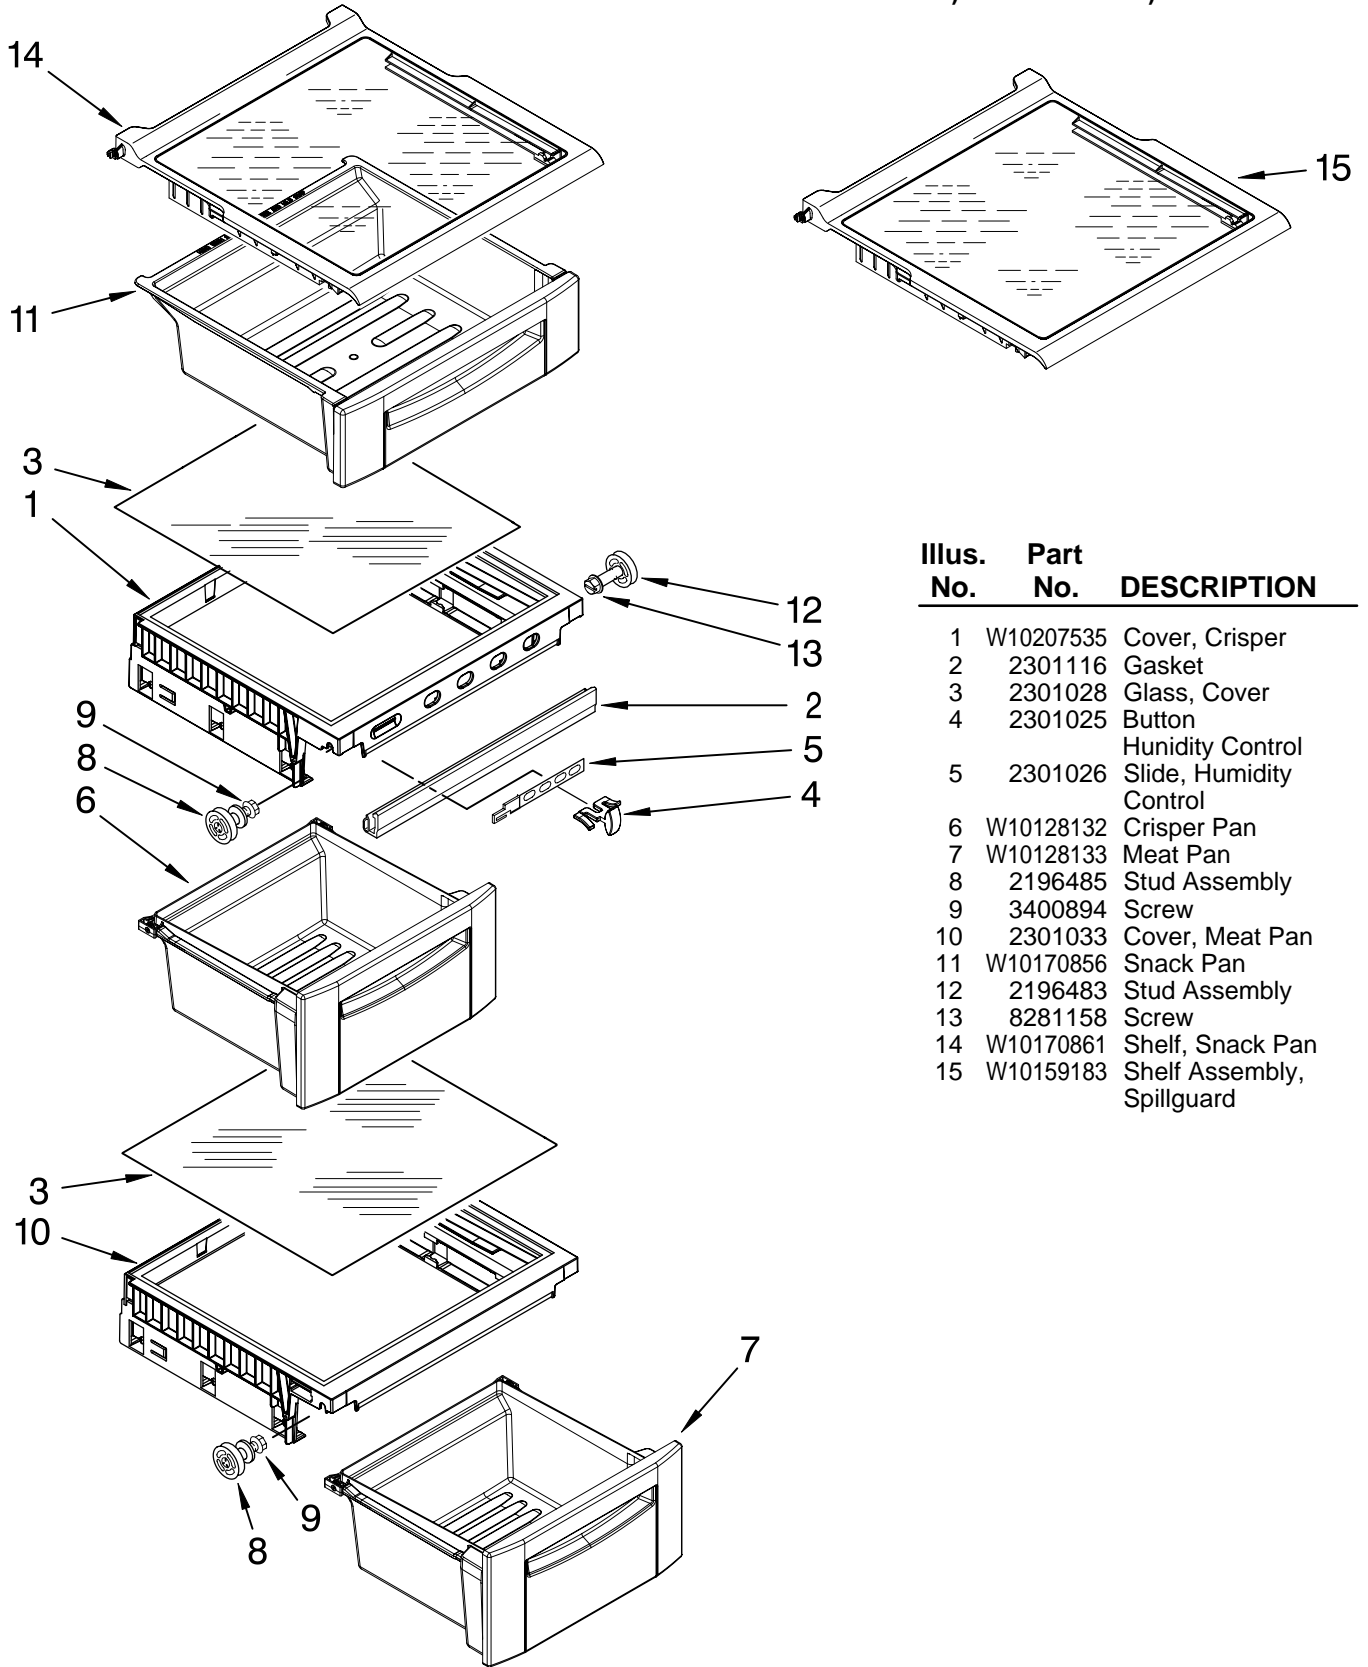

Illus. No.	Part No.	DESCRIPTION
1	W10207535	Cover, Crisper
2	2301116	Gasket
3	2301028	Glass, Cover
4	2301025	Button
5	2301026	Slide, Humidity Control
6	W10128132	Crisper Pan
7	W10128133	Meat Pan
8	2196485	Stud Assembly
9	3400894	Screw
10	2301033	Cover, Meat Pan
11	W10170856	Snack Pan
12	2196483	Stud Assembly
13	8281158	Screw
14	W10170861	Shelf, Snack Pan
15	W10159183	Shelf Assembly, Spillguard