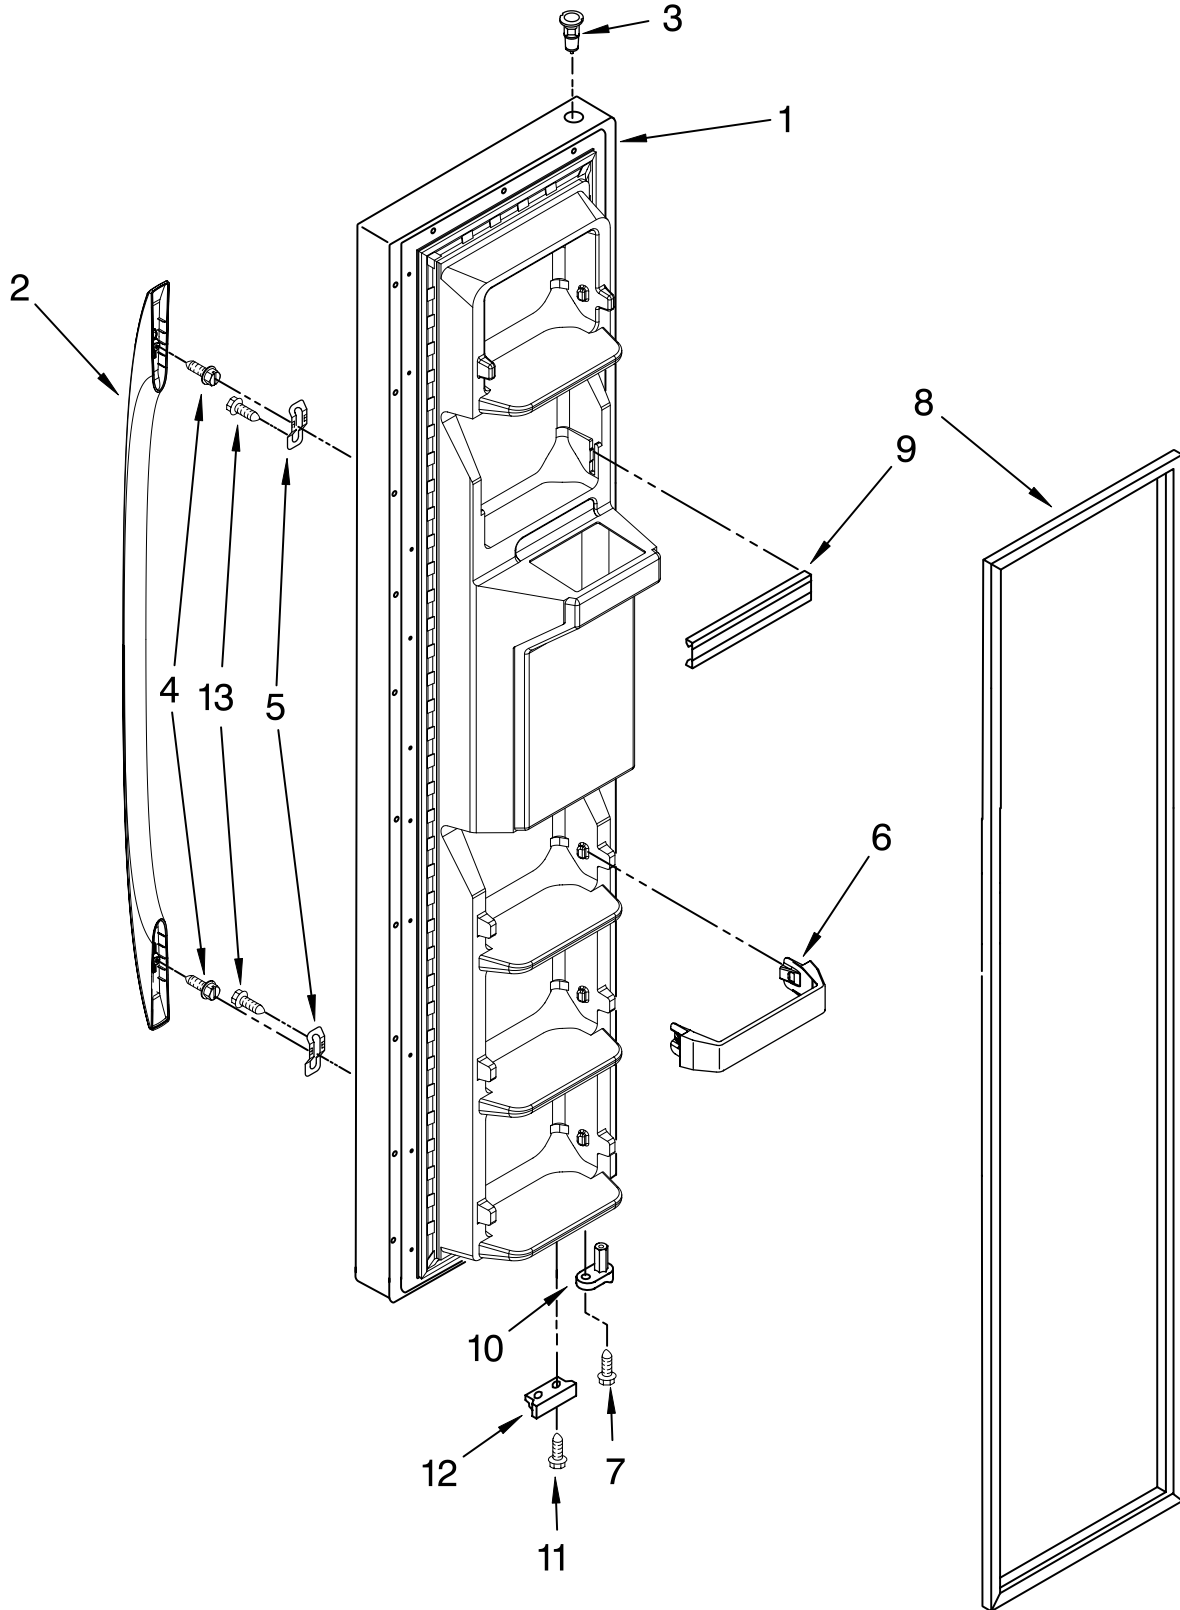

REFRIGERATOR DOOR PARTS

For Models: MSD2576VEW00, MSD2576VEB00, MSD2576VEM00, MSD2576VEA00
(White) (Black) (Monochromatic Stainless) (Monochromatic Satina)

Illus. No.	Part No.	DESCRIPTION
1		Refrigerator Door (Includes Item 6)
	W10170817	White
	W10170819	Black
	W10170820	Stainless
	W10170821	Satina
2	W10128150	Door, Dairy
3	W10184500	Screw
4	W10128129	Door Bin (2)
5	2255411	Clip
6		Door Gasket, Magnetic
	2309528	Mist Beige
	2309529	Black
	2327163	Apollo Grey
7		Handle
	W10170745	White
	W10170746	Black
	W10170739	Stainless & Satina
8	2200087	Thimble-Top
9	2182178	Door Closer, Upper Cam
10	489420	Screw
11		Bracket, Door Stop
	2206629	Chrome
	2206629B	Black
12	W10170766	Nameplate
13	2309941	Trivet, Shelf
14	3400012	Screw
15	W10129563	Screw
16	W10128142	Beverage Chiller
17	W10128148	Dairy Bin

FREEZER DOOR PARTS

For Models: MSD2576VEW00, MSD2576VEB00, MSD2576VEM00, MSD2576VEA00
(White) (Black) (Monochromatic Stainless) (Monochromatic Satina)

FOR ORDERING INFORMATION REFER TO PARTS PRICE LIST