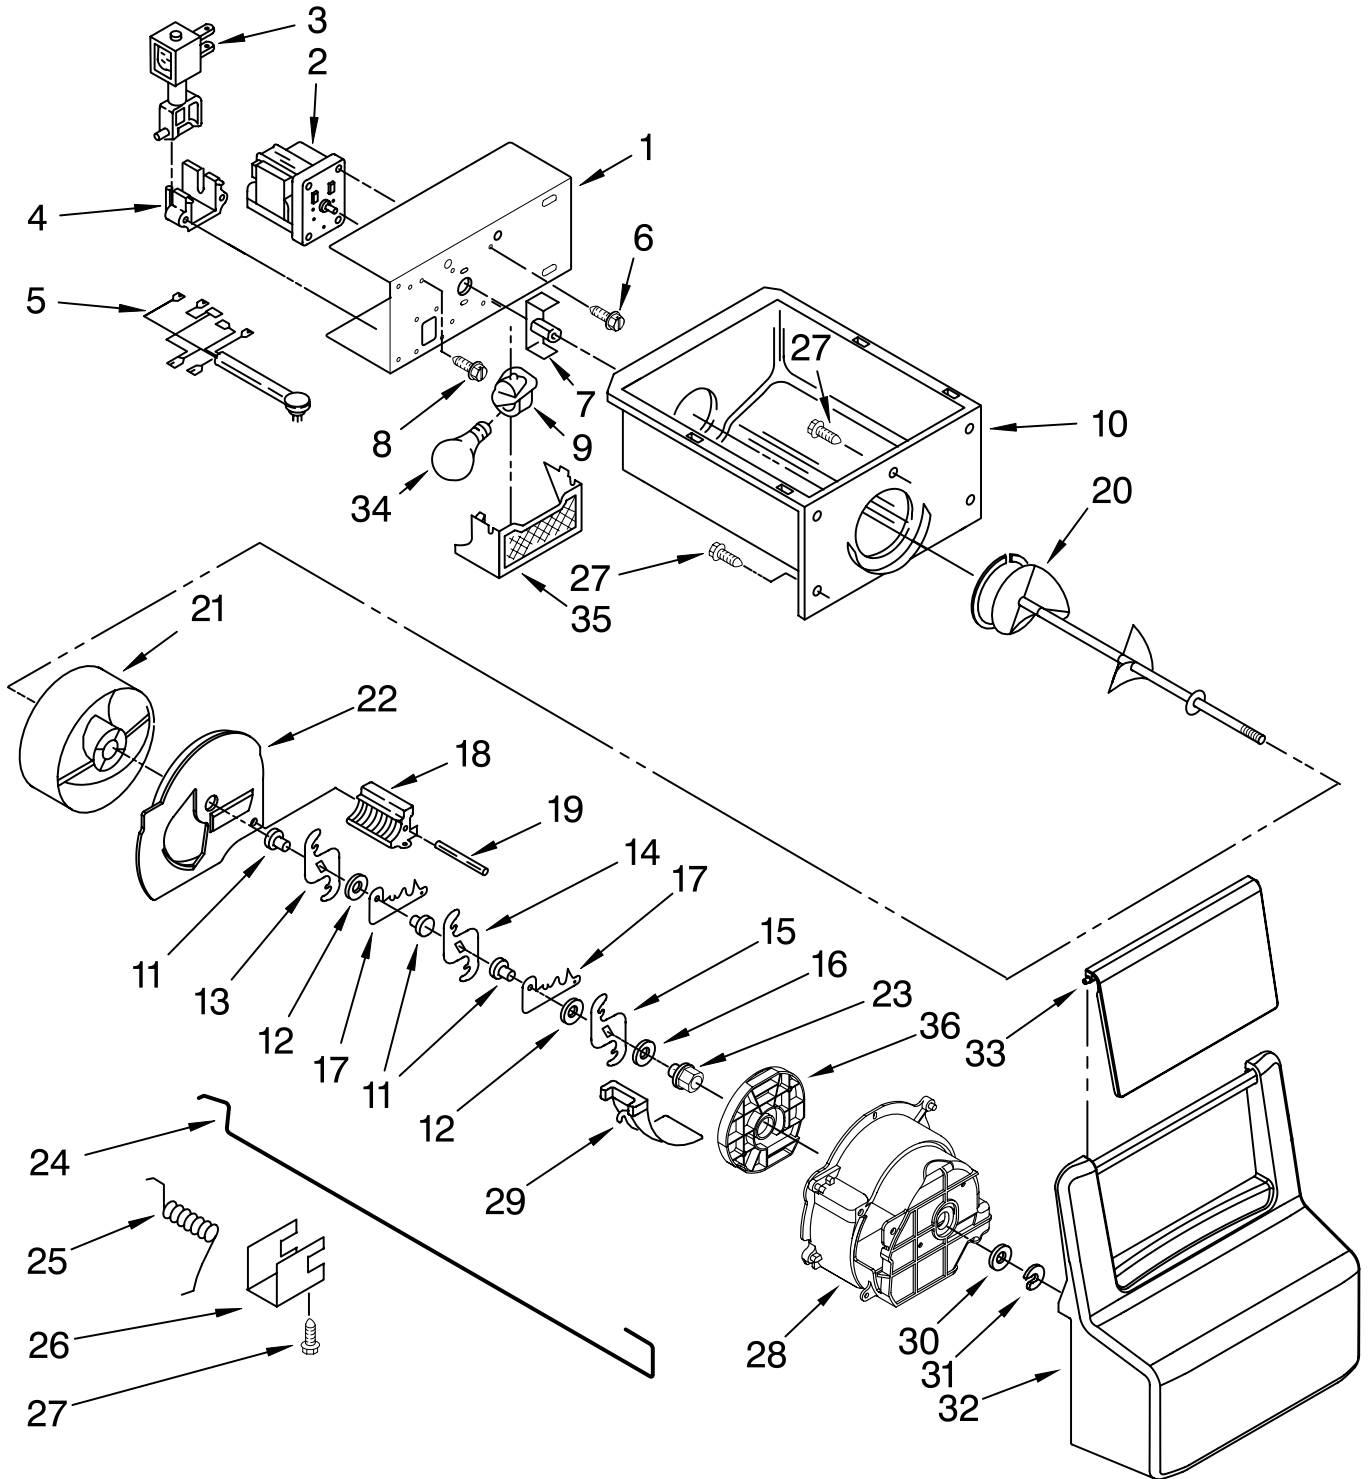

MOTOR AND ICE CONTAINER PARTS

For Models: MSD2576VEW00, MSD2576VEB00, MSD2576VEM00, MSD2576VEA00

(White)

(Black)

(Monochromatic
Stainless)

(Monochromatic
Satina)

FOR ORDERING INFORMATION REFER TO PARTS PRICE LIST

MOTOR AND ICE CONTAINER PARTS

For Models: MSD2576VEW00, MSD2576VEB00, MSD2576VEM00, MSD2576VEA00
(White) (Black) (Monochromatic Stainless) (Monochromatic Satina)

Illus. No.	Part No.	DESCRIPTION
1	2254587	Bracket, Motor
2	W10181208	Motor, Dispenser
3	2152713	Soleniod Assembly
4	2149100	Guide, Solenoid
5	2325303	Wiring Assembly, Ice Dispenser
6	489399	Screw (6)
7	W10169511	Coupling, Motor
8	489478	Screw
9	2162085	Socket, Light
10	2196091	Ice Container
11	W10189661	Spacer, Step (3)
12	W10189658	Spacer, Flat (2)
13	2257022	Blade, Rotary
14	2257023	Blade, Rotary
15	2257024	Blade, Rotary
16	W10189660	Washer, Plain
17	W10181990	Blade, Fixed (2)
18	W10189708	Block, Blade
19	489229	Roll Pin
20	2196295	Auger
21	2305377	Drum
22	2171682	Floating Baffle
23	1119018	Nut, Bearing
24	2155231	Control Arm
25	1119020	Spring, Return
26	1119021	Retainer Clip, Rod
27	488886	Screw
28	W10185018	Housing, Crusher
29	1119017	Deflector, Ice
30	489234	Washer, Plain
31	489236	Retainer Ring
32	W10189191	Front Cover, Ice Container
33	W10189202	Ice Door
34	W10194422	Light Bulb
35	2171706	Light Lens, Dispenser
36	W10138206	Spacer – Crusher Housing
100	W10138192	Ice Container (Complete)

FOR ORDERING INFORMATION REFER TO PARTS PRICE LIST