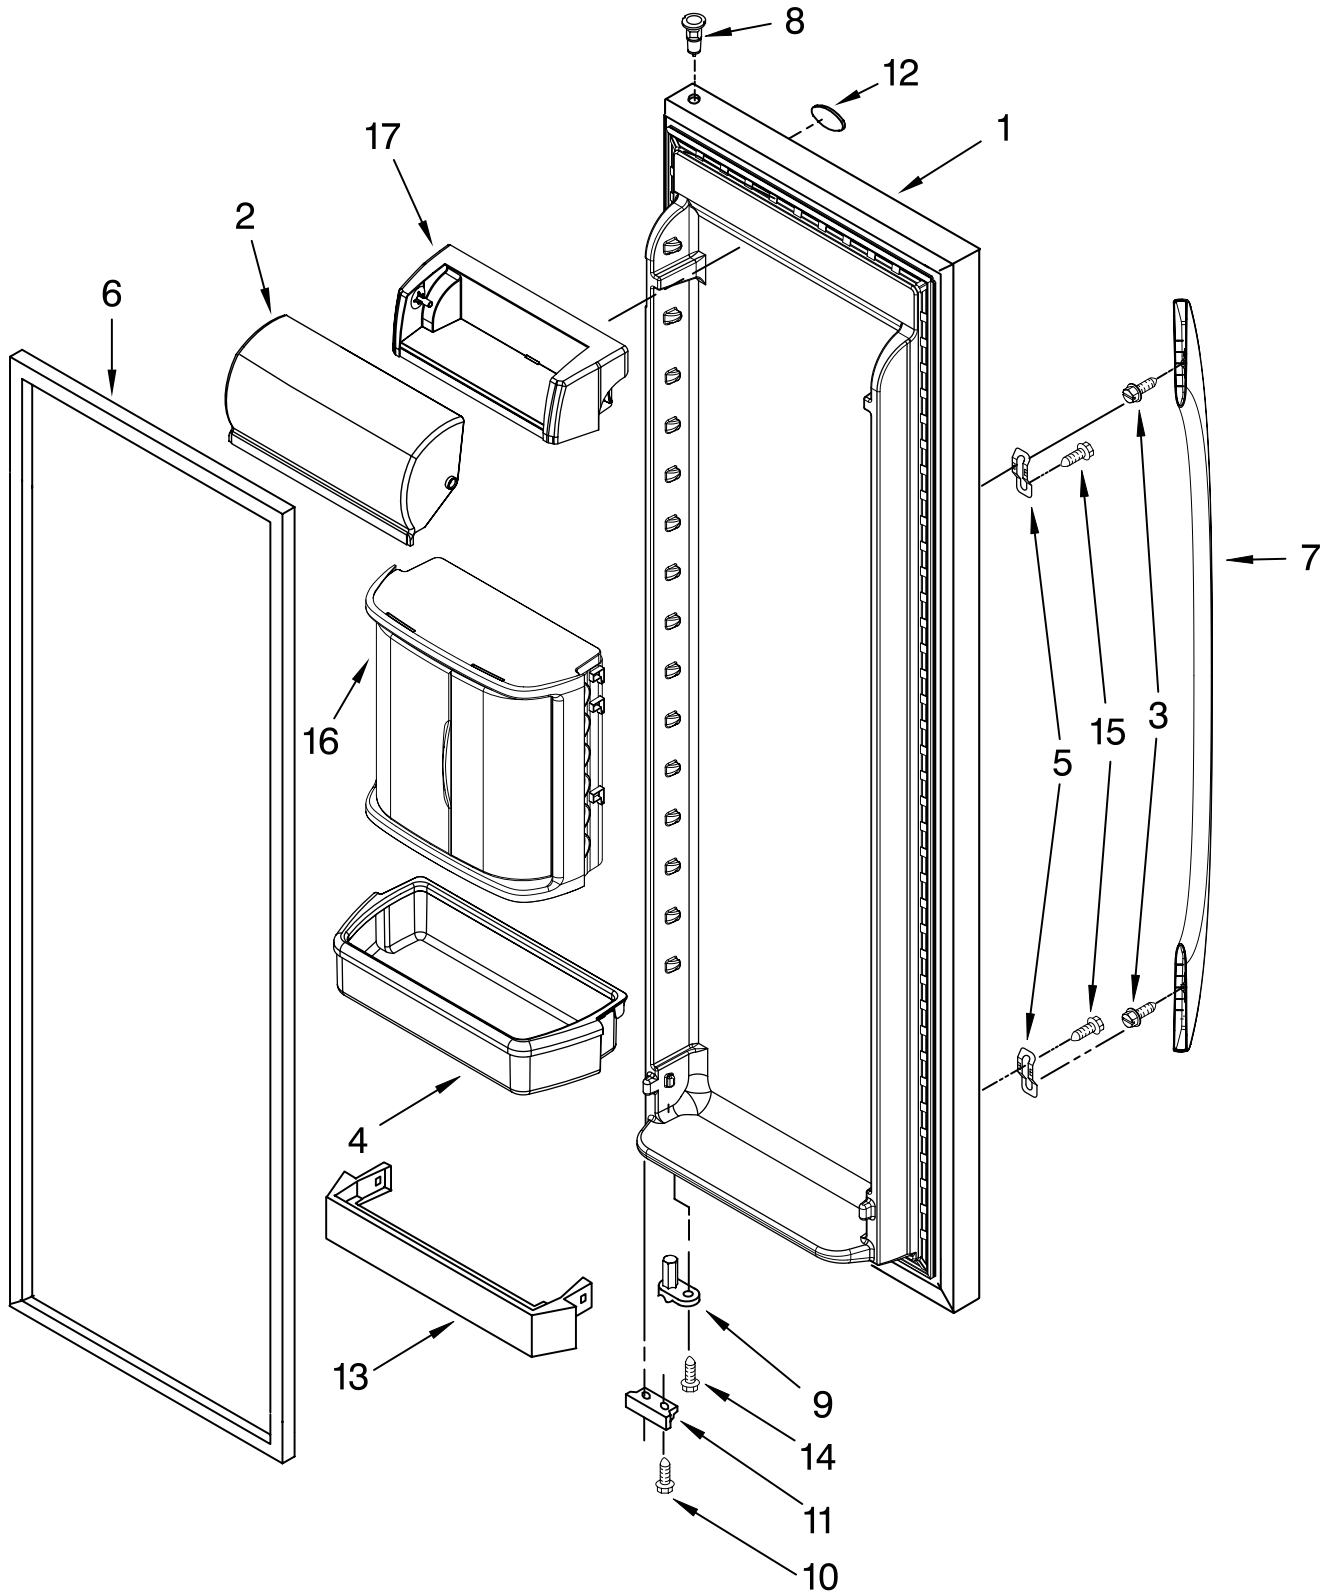

REFRIGERATOR DOOR PARTS

For Models: MSD2576VEW00, MSD2576VEB00, MSD2576VEM00, MSD2576VEA00

(White)

(Black)

(Monochromatic
Stainless)

(Monochromatic
Satina)

FOR ORDERING INFORMATION REFER TO PARTS PRICE LIST

REFRIGERATOR DOOR PARTS

For Models: MSD2576VEW00, MSD2576VEB00, MSD2576VEM00, MSD2576VEA00
(White) (Black) (Monochromatic Stainless) (Monochromatic Satina)

Illus. No.	Part No.	DESCRIPTION
1		Refrigerator Door (Includes Item 6)
	W10170817	White
	W10170819	Black
	W10170820	Stainless
	W10170821	Satina
2	W10128150	Door, Dairy
3	W10184500	Screw
4	W10128129	Door Bin (2)
5	2255411	Clip
6		Door Gasket, Magnetic
	2309528	Mist Beige
	2309529	Black
	2327163	Apollo Grey
7		Handle
	W10170745	White
	W10170746	Black
	W10170739	Stainless & Satina
8	2200087	Thimble-Top
9	2182178	Door Closer, Upper Cam
10	489420	Screw
11		Bracket, Door Stop
	2206629	Chrome
	2206629B	Black
12	W10170766	Nameplate
13	2309941	Trivet, Shelf
14	3400012	Screw
15	W10129563	Screw
16	W10128142	Beverage Chiller
17	W10128148	Dairy Bin