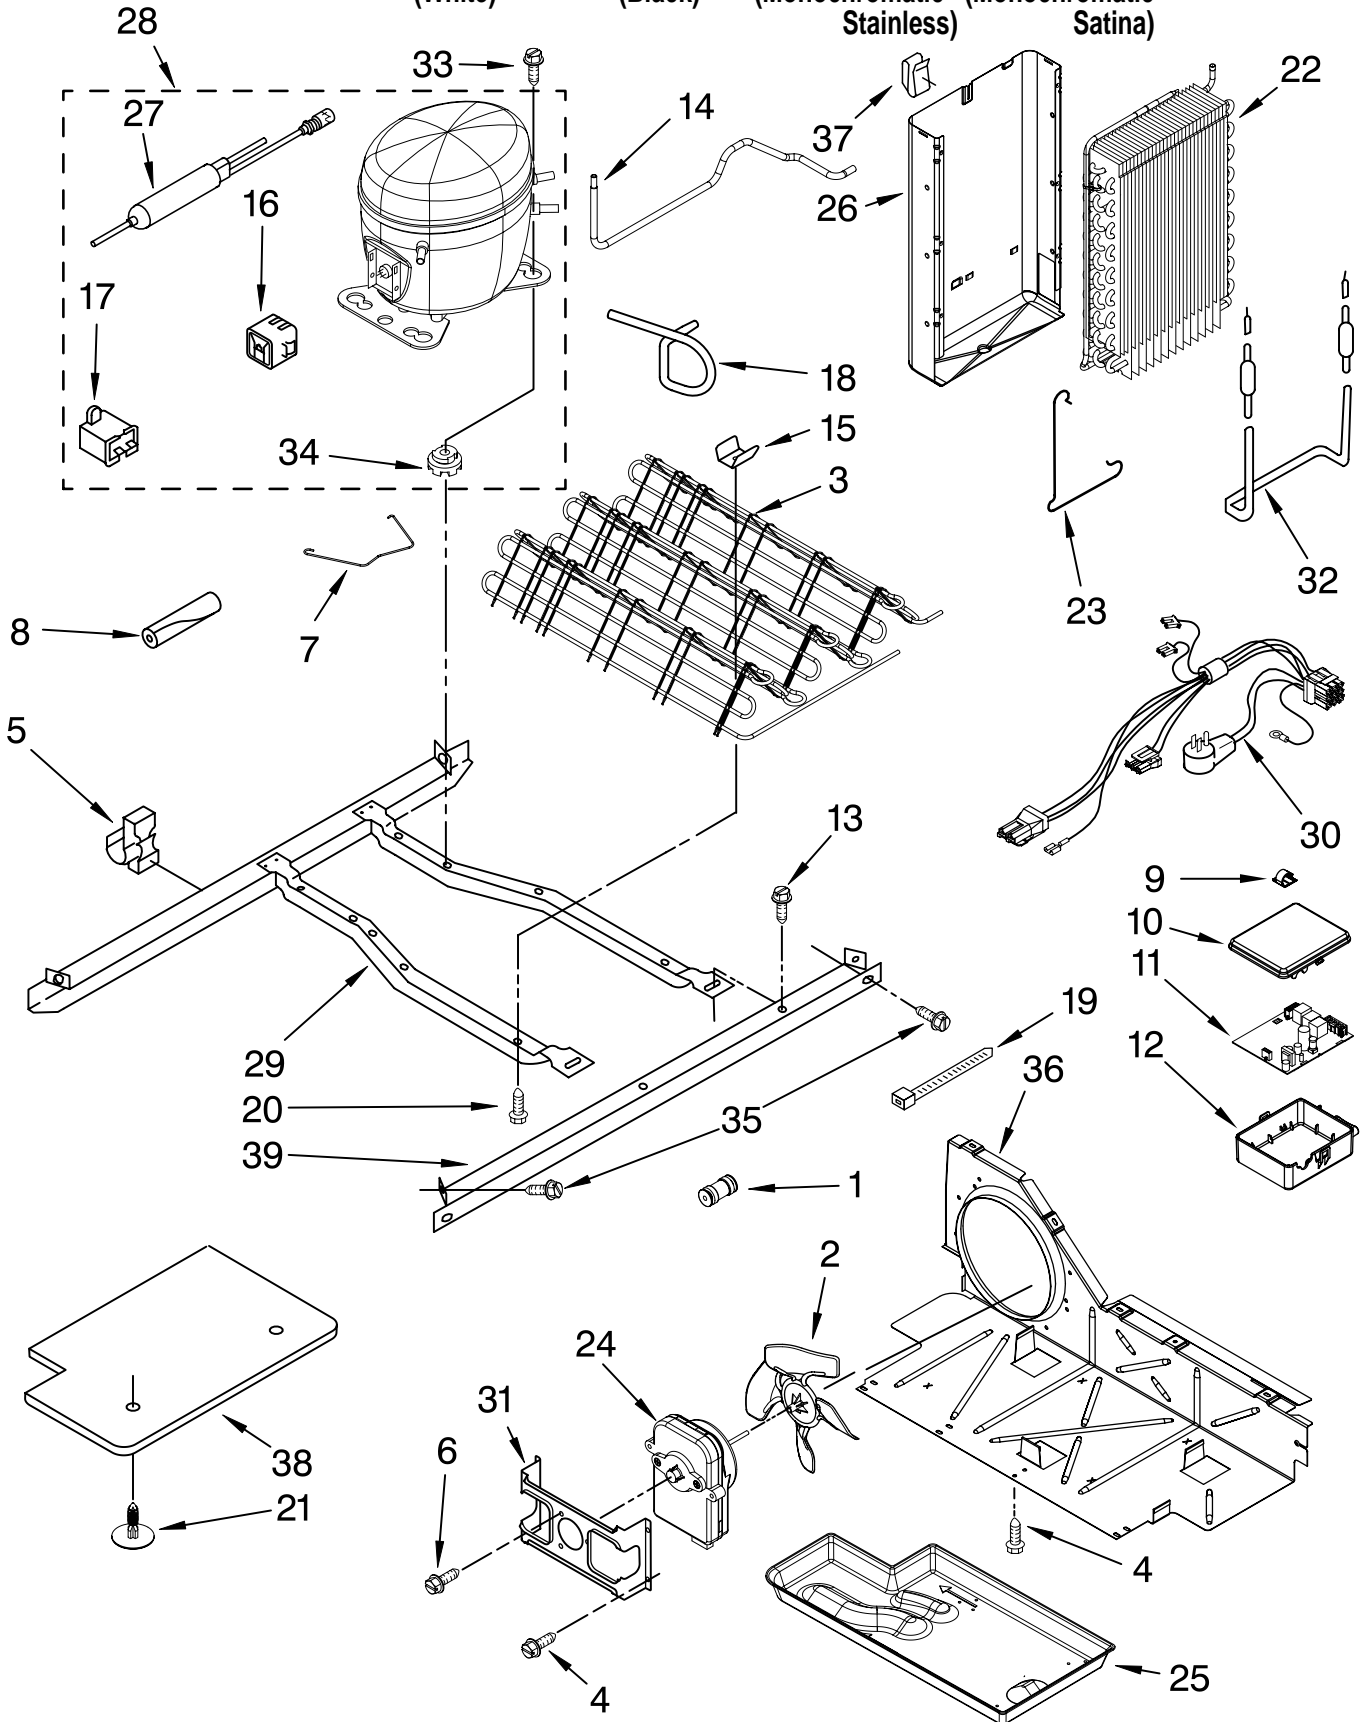

UNIT PARTS

For Models: MSD2576VEW00, MSD2576VEB00, MSD2576VEM00, MSD2576VEA00

(White)

(Black)

(Monochromatic
Stainless)

(Monochromatic
Satina)

FOR ORDERING INFORMATION REFER TO PARTS PRICE LIST

UNIT PARTS

For Models: MSD2576VEW00, MSD2576VEB00, MSD2576VEM00, MSD2576VEA00

(White)   (Black)   (Monochromatic Stainless)   (Monochromatic Satina)

Illus. No.	Part No.	DESCRIPTION	Illus. No.	Part No.	DESCRIPTION	Illus. No.	Part No.	DESCRIPTION
1	2320322	Connector	20	8281232	Screw	37	2155547	Clip, Heat Shield
2	12825802	Fan, Blade	21	489396	Clip	38	2304899	Unit Cover, Bottom
3	W10211163	Condenser Assembly	22	2188823	Evaporator	39	W10196323	Unit Mounting Rail
4	489464	Screw	23	2161324	Clamp			
5	2208280	Clip, Wire	24	2188874	Fan, Motor			
6	8533993	Screw	25	1105523	Tray, Evaporator			
7	W10174384	Clip, Retaining	26	W10194475	Heat Shield			
8	2161302	Sleeve	27		Drier			
9	1115374	Clip, Wiring		W10177049	Production			
10	2255624	Box Cover		W10143759	Service			
11	2322547	Elec. Control	28	W10183575	Compressor			
12	2326982	Control Box			(Includes Items			
13	489427	Screw			16, 17, 27, & 34)			
14	W10210786	Tube Suction			(Also Order			
15	2311725	Clip, Condenser(2)	29	W10196321	876765 Tube Kit)			
16		Start Device, Combination (Start Relay and overload) for			Unit Mounting Frame			
	W10189190	Production	30	2310425	Unit, Harness (Includes Power Cord)			
	W10197427	Service	31	2181929	Fan, Motor Bracket			
17		Capacitor	32	2188175	Heater, Defrost			
	2264017	Production	33	489373	Screw			
	2264017	Service	34		Grommet (4)			
18	W10171238	Process Tube		1100826	(Production)			
19	2263990	Strap		1100826	(Service)			
			35	489340	Screw (5)			
			36	W10196306	Air Baffle			

Following Parts Not Illustrated and Optional Parts Not Included

978025	Valve, Access (1/4")
978026	Valve, Access (5/16")
978027	Valve, Access (3/8")
978028	Valve, Access (1/2")
978029	Valve, Access (5/8")
978030	Valve, Access (3/4")
876764	Valve, Access (3/16")

REFRIGERANT CHARGE

5.0 oz.
(R-134A)