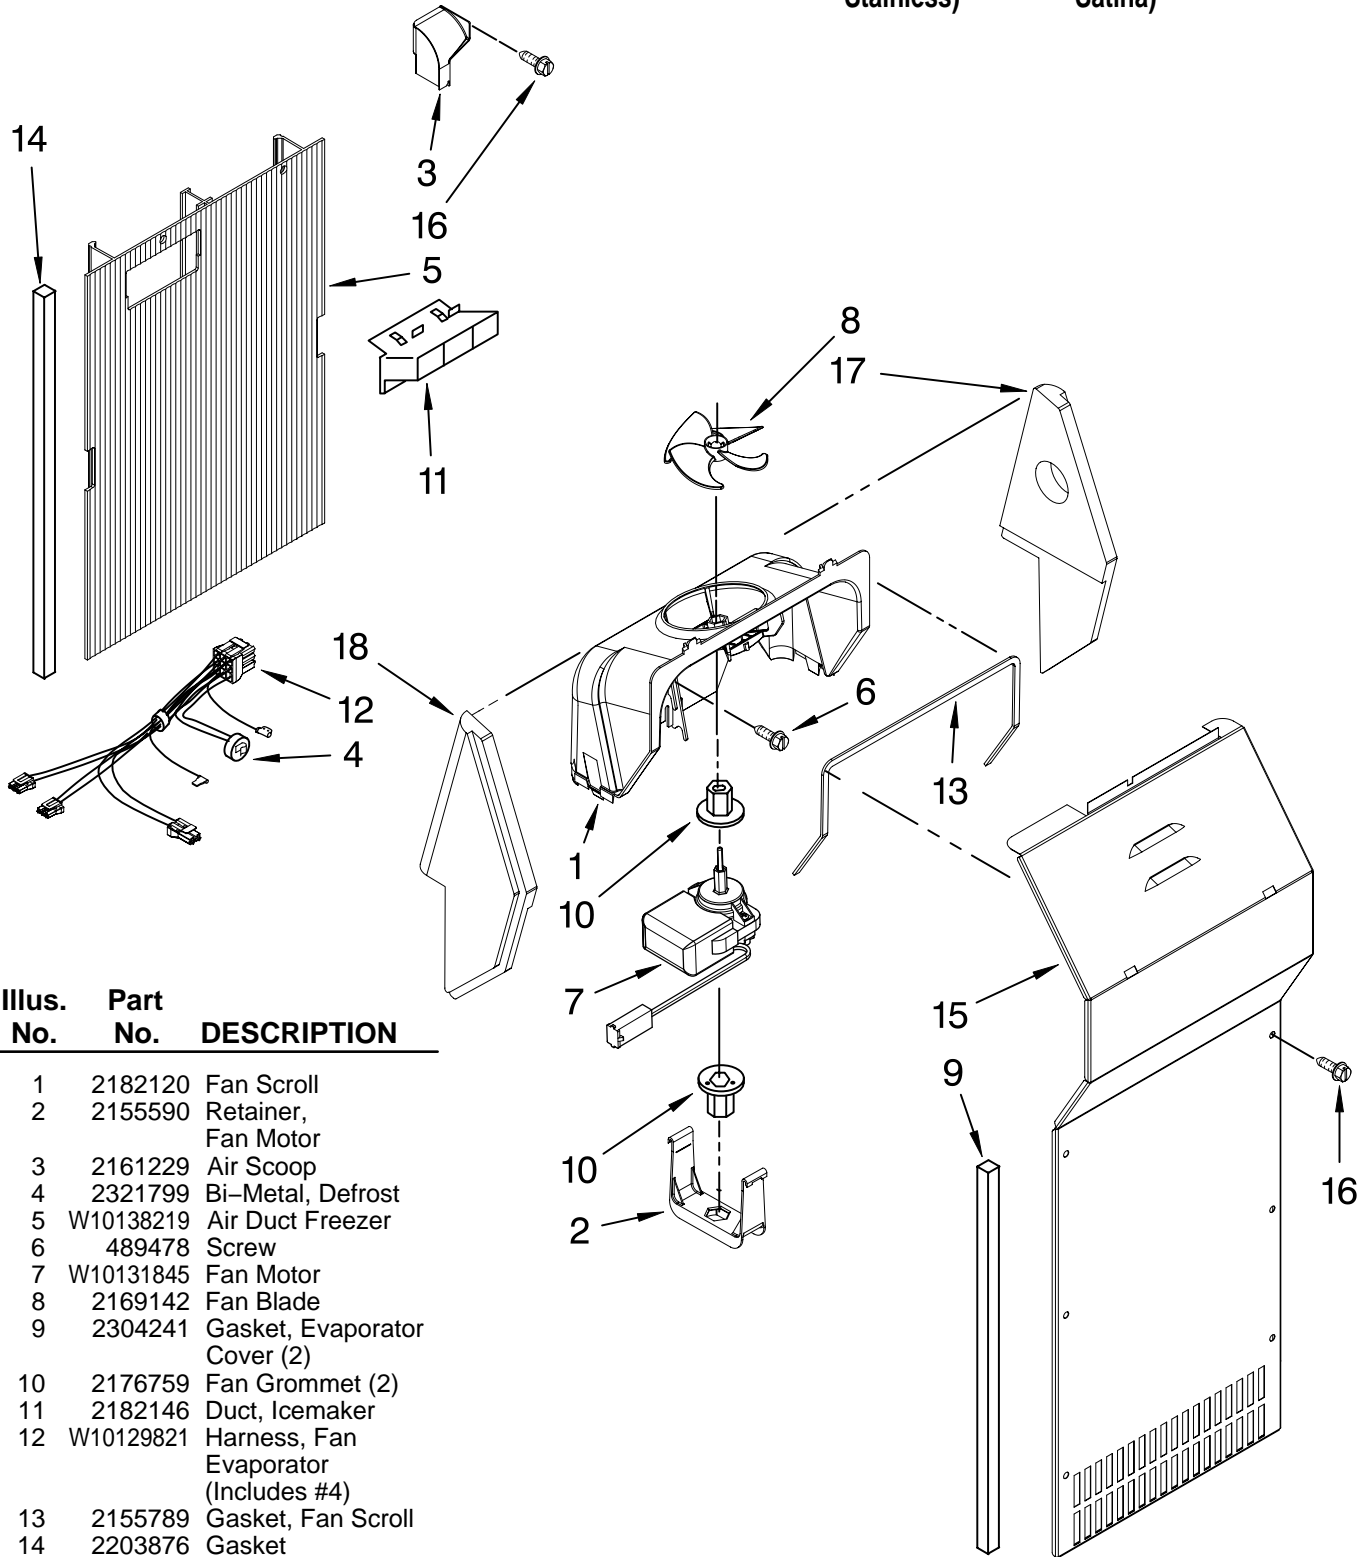

AIR FLOW PARTS

For Models: MSD2576VEW00, MSD2576VEB00, MSD2576VEM00, MSD2576VEA00

(White)

(Black)

(Monochromatic
Stainless)

(Monochromatic
Satina)

Illus. No.	Part No.	DESCRIPTION
1	2182120	Fan Scroll
2	2155590	Retainer, Fan Motor
3	2161229	Air Scoop
4	2321799	Bi-Metal, Defrost
5	W10138219	Air Duct Freezer
6	489478	Screw
7	W10131845	Fan Motor
8	2169142	Fan Blade
9	2304241	Gasket, Evaporator Cover (2)
10	2176759	Fan Grommet (2)
11	2182146	Duct, Icemaker
12	W10129821	Harness, Fan Evaporator (Includes #4)
13	2155789	Gasket, Fan Scroll
14	2203876	Gasket
15	W10194476	Cover, Evaporator
16	8281159	Screw (6)
17	2203595	Support, R.S
18	2203596	Support, L.S

FOR ORDERING INFORMATION REFER TO PARTS PRICE LIST