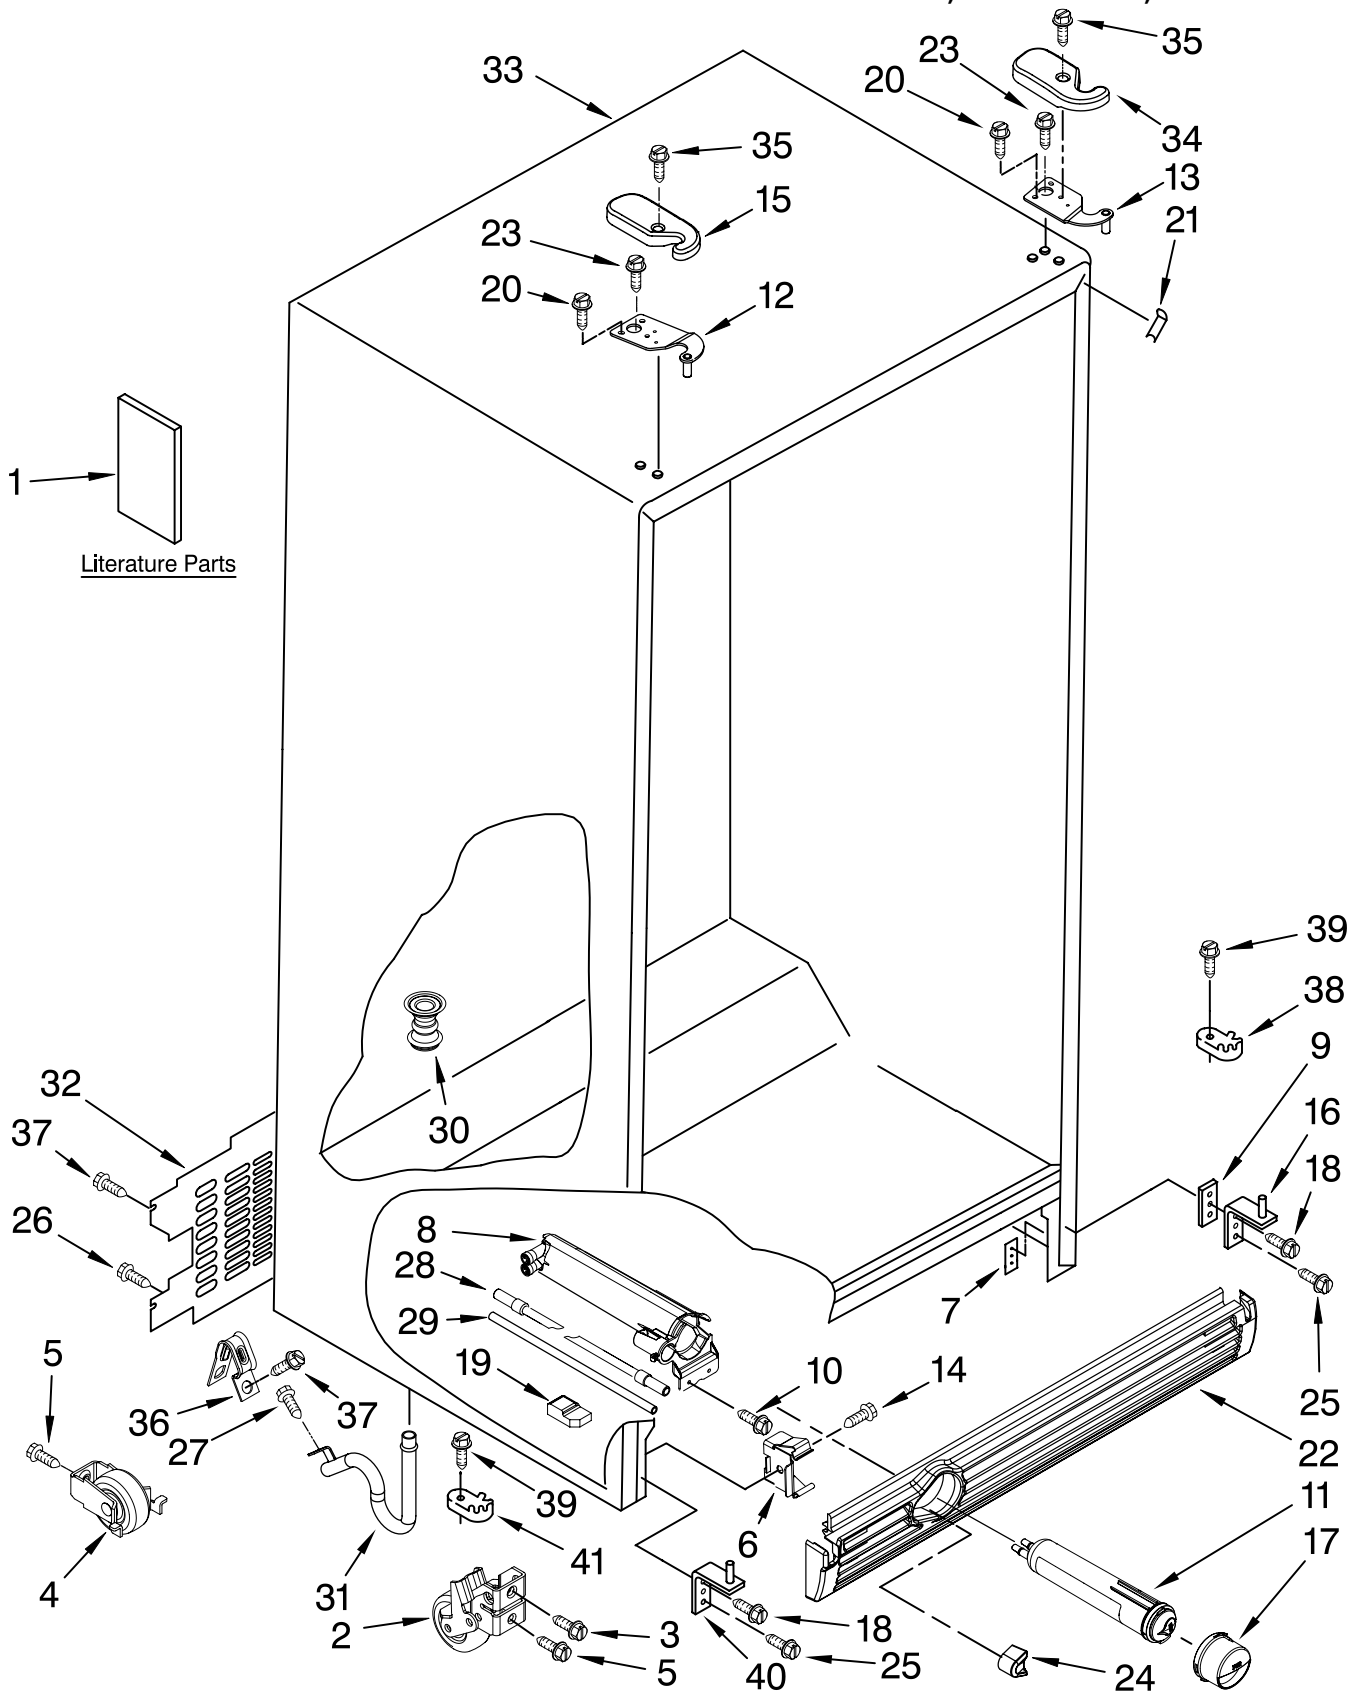

For Models: MSD2576VEW00, MSD2576VEB00, MSD2576VEM00, MSD2576VEA00

(White)

(Black)

(Monochromatic
Stainless)

(Monochromatic
Satina)

FOR ORDERING INFORMATION REFER TO PARTS PRICE LIST

CABINET PARTS

For Models: MSD2576VEW00, MSD2576VEB00, MSD2576VEM00, MSD2576VEA00

(White)   (Black)   (Monochromatic
Stainless)   (Monochromatic
Satina)

Illus. No.	Part No.	DESCRIPTION	Illus. No.	Part No.	DESCRIPTION	Illus. No.	Part No.	DESCRIPTION
1		Literature Parts	16	2217075	Hinge Bottom (2)	25	3400103	Screw (2)
	W10216883	Use & Care Guide	17		Cap, Water	26	489290	Screw
	W10235230	Service & Wiring Sheet			Filter	27	489464	Screw
	W10216884	Energy Label		2260502W	White	28	2319867	Tube, Filter Inlet
	628370	Modular Icemaker Service Sheet		2260502B	Black	29	2255012	Tube, Filter Outlet
2	2174748	Front Roller (2)	18	3400113	Screw (4)	30	2304888	Drain Fitting
3	3400517	Screw	19	2260519	Block, Housing Support	31	W10153550	Extension Tube
4	2196236	Roller (Rear) (2)	20	3400858	Screw	32	2188735	Cover, Unit
5	489427	Screw	21		Filler, Wrapper	33		Cabinet (Not A Serviceable Part)
6	2155013	Clip, Grille		2201014	White	34		Hinge Cover
7	2304249	Screw Plate (2)		2201017	Black		W10138576	White
8	W10121138	Housing, Water Filter		2254507	Apollo Grey		W10138577	Black
9	2209697	Shim (2)	22		Grille		W10138579	Apollo Grey
10	489500	Screw (2)		W10153178	White	35	8281227	Screw
11	4396841	Water Filter		W10168144	Black	36	549193	Clamp, Service Cord
12	2203770	Hinge Top (FC)		W10201138	Midnight Grey	37	489084	Screw
13	2203771	Hinge, Top (RC)	23	489497	Screw	38	2155311	Door Closer, Lower Cam (2)
14	488500	Screw	24		Button, Water Filter	39	489483	Screw (2)
15		Hinge Cover		2260503W	White	40	2323833	Hinge Bottom FC
	W10138581	White		2260503B	Black	41	2223751	Door Closer Lower Cam (FC)
	W10138582	Black		2260503MG	Midnight Grey			
	W10138584	Apollo Grey						

FOR ORDERING INFORMATION REFER TO PARTS PRICE LIST