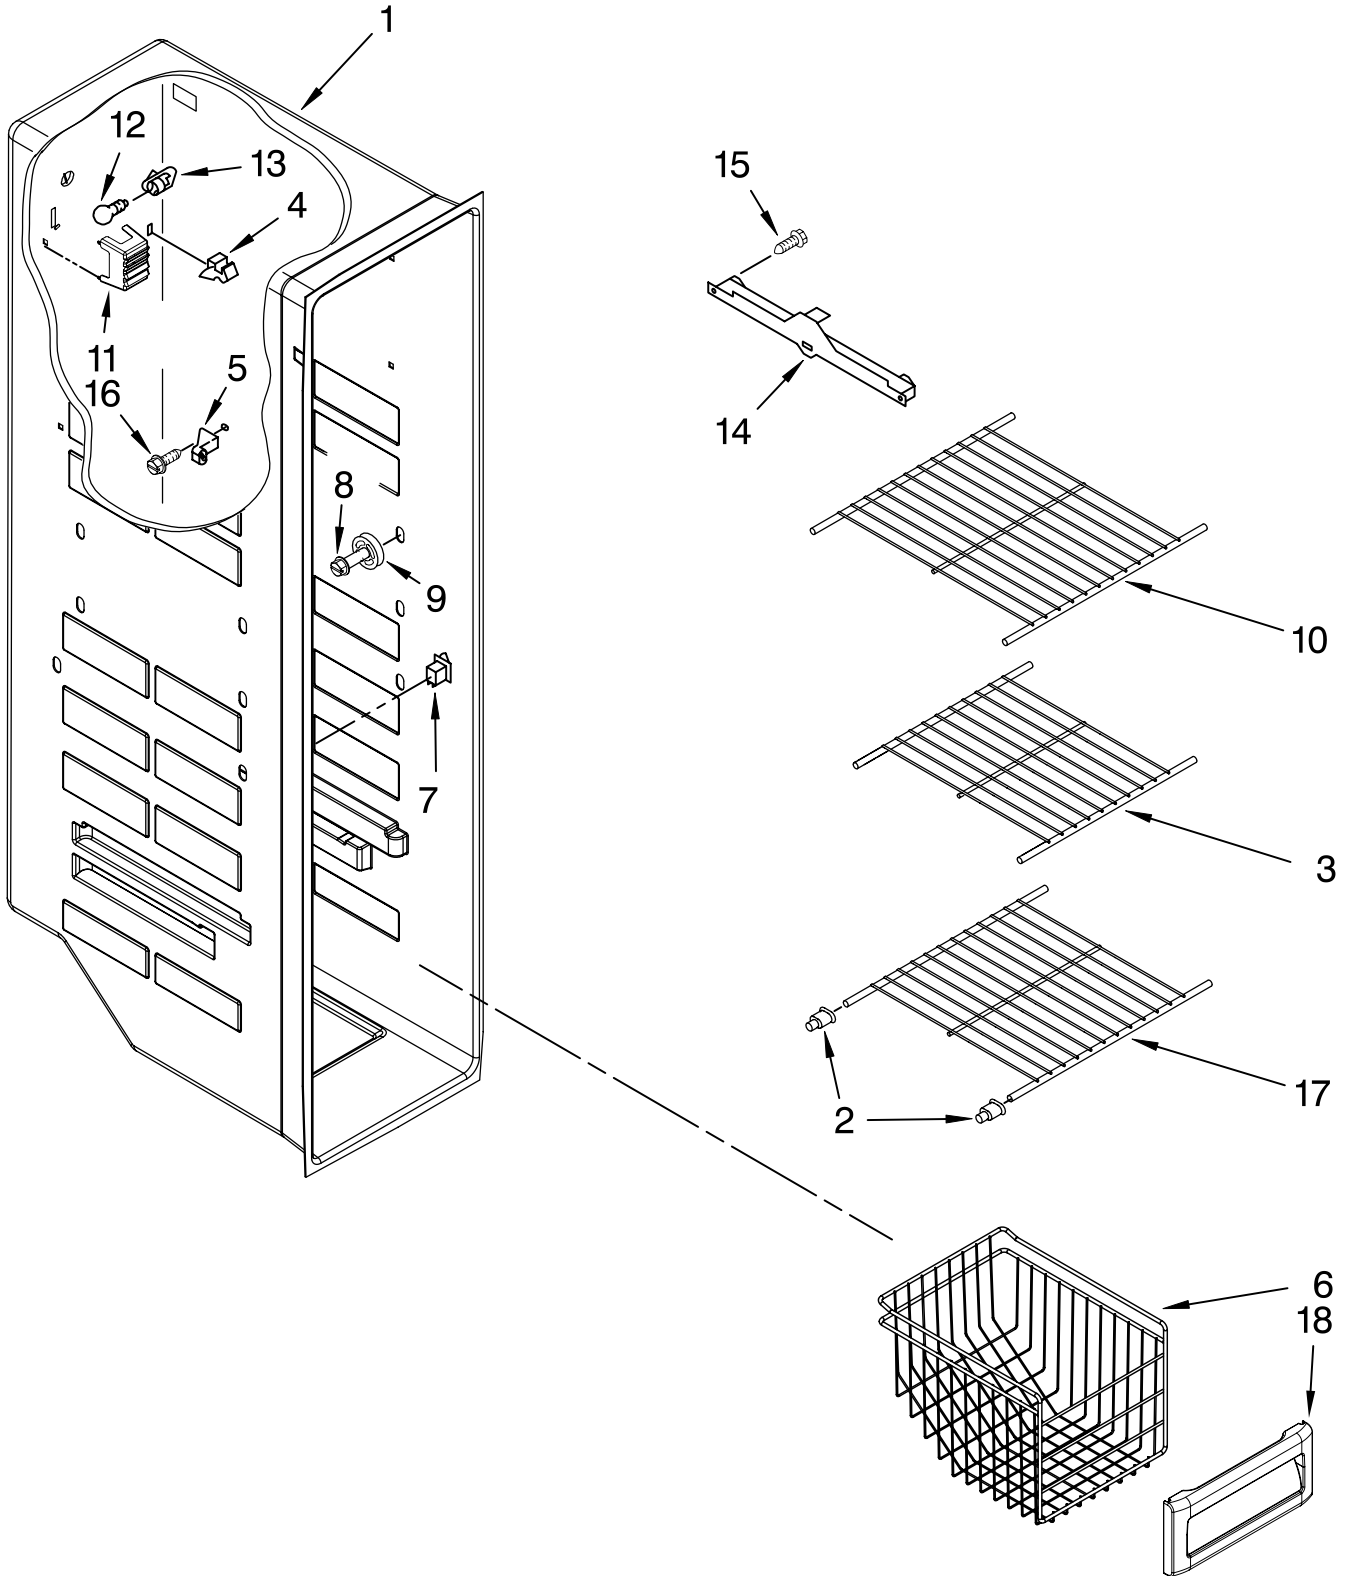

FREEZER LINER PARTS

For Models: MSD2576VEW00, MSD2576VEB00, MSD2576VEM00, MSD2576VEA00
(White) (Black) (Monochromatic Stainless) (Monochromatic Satina)

FOR ORDERING INFORMATION REFER TO PARTS PRICE LIST

FREEZER LINER PARTS

For Models: MSD2576VEW00, MSD2576VEB00, MSD2576VEM00, MSD2576VEA00
(White) (Black) (Monochromatic Stainless) (Monochromatic Satina)

Illus. No.	Part No.	DESCRIPTION
1		Liner (Not A Serviceable Part)
2	W10130299	Cup, Shelf Mounting (12)
3	2309597	Shelf, Wire
4	842534	Clip, Air Duct (2)
5	2196206	Support, Stud (4)
6	W10153523	Basket Wire
7	1115373	Switch, Rocker Arm
8	8281158	Screw
9	2196483	Stud Assembly
10	2309596	Shelf, Wire
11	2212340	Light Lens
12	W10194422	Light Bulb
13	2162085	Light Socket
14		Slide, Container
	1119237	Left Side
	1119293	Right Side
15	489100	Screw (4)
16	3400893	Screw
17	2309522	Shelf, Wire
18	W10153254	Front, Basket