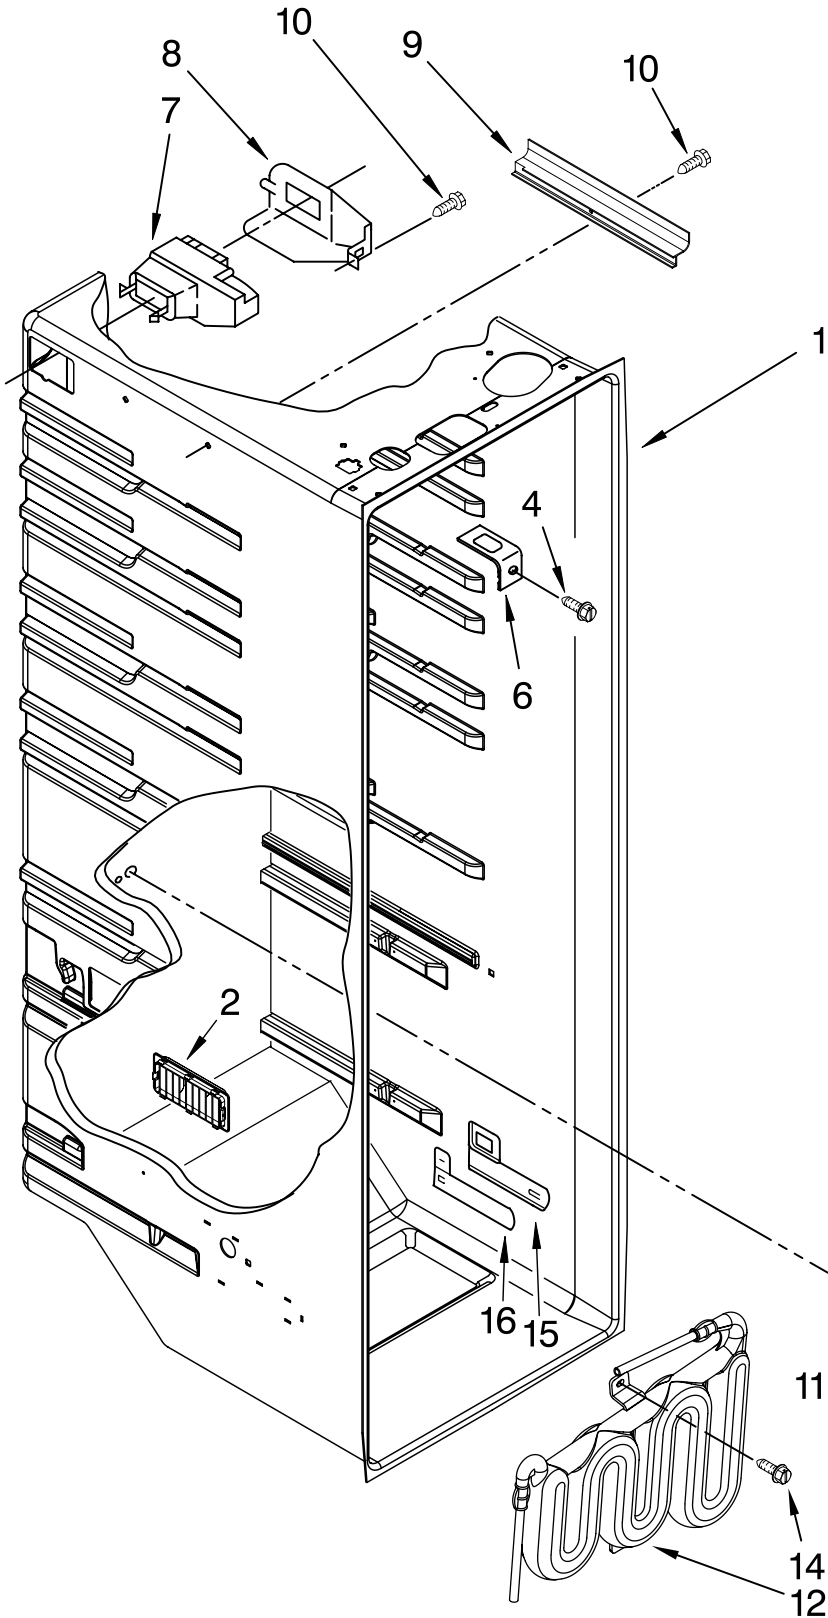

Illus. No.	Part No.	DESCRIPTION
1		Liner (Not A Serviceable Part)
2	2257741	Louver
3	W10188421	Shield, Dual Crisper Light
4	489084	Screw
5	2182757	Slide, Meat Pan Control
6	2256085	Clip, Control Box (2)
7	W10151374	Air Diffuser Assembly
8	2152019	Air Diffuser Cover
9	2150331	Cover, Conduit
10	486298	Screw
11	2162085	Socket
12	W10204356	Reservoir
13	W10194422	Light Bulb
14	488280	Screw (2)
15	W10175967	Escutcheon, Meat Pan Control
16	2182757	Slide, Meat Pan Control