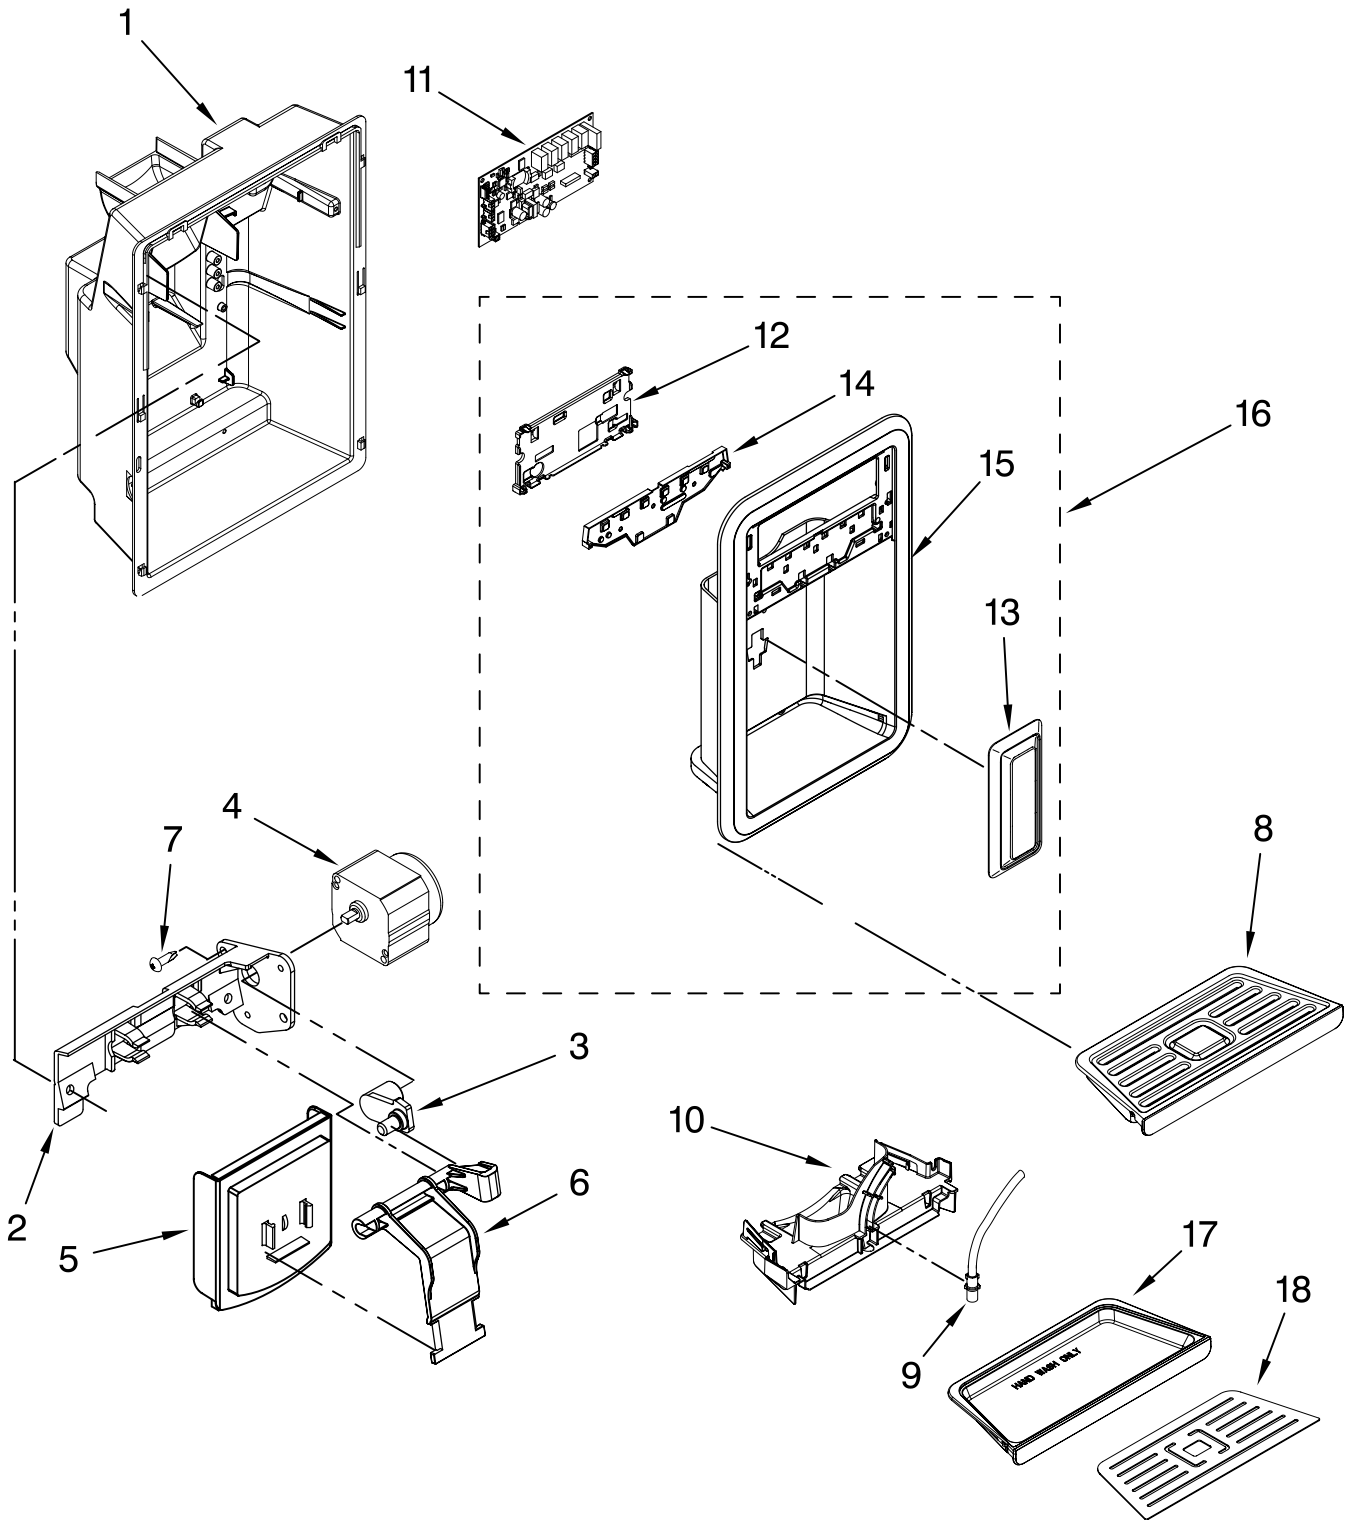

DISPENSER FRONT PARTS

For Models: MSD2576VEW00, MSD2576VEB00, MSD2576VEM00, MSD2576VEA00
(White) (Black) (Monochromatic Stainless) (Monochromatic Satina)

FOR ORDERING INFORMATION REFER TO PARTS PRICE LIST

DISPENSER FRONT PARTS

For Models: MSD2576VEW00, MSD2576VEB00, MSD2576VEM00, MSD2576VEA00
(White) (Black) (Monochromatic Stainless) (Monochromatic Satina)

Illus. No.	Part No.	DESCRIPTION
1		Housing, Dispenser (Not Serviced)
2	2305202	Bracket, Motor
3	2305242	Connector, Door Bracket
4	W10144517	Motor, Ice Door
5	2328020	Door, Ice
6	2328018	Support, Ice Door
7	4449745	Screw
8		Tray Assembly
	W10192669	White
	W10192687	Black
	W10192689	Satina
9	2328033	Water Tube
10	2328015	Separator Assembly
11	W10144584	Electronic Control (Core)
12	W10144040	Cover, Electronic Control
13		Pad
	W10176456	White
	W10176455	Black
	W10144511	Stainless
	W10176454	Satina
14	W10182888	Silicon Curtain
15		Front Cover Housing (Not Available Order #16)
16		Front Cover Assembly (Includes Items 12, 13, 14, 15, & 17)
	W10144041	White
	W10179005	Black
	W10179006	Brushed Amalgam
	W10179004	Satina
17	W10177382	Drip Tray, Stainless
18	W10144018	Grill, Stainless

FOR ORDERING INFORMATION REFER TO PARTS PRICE LIST