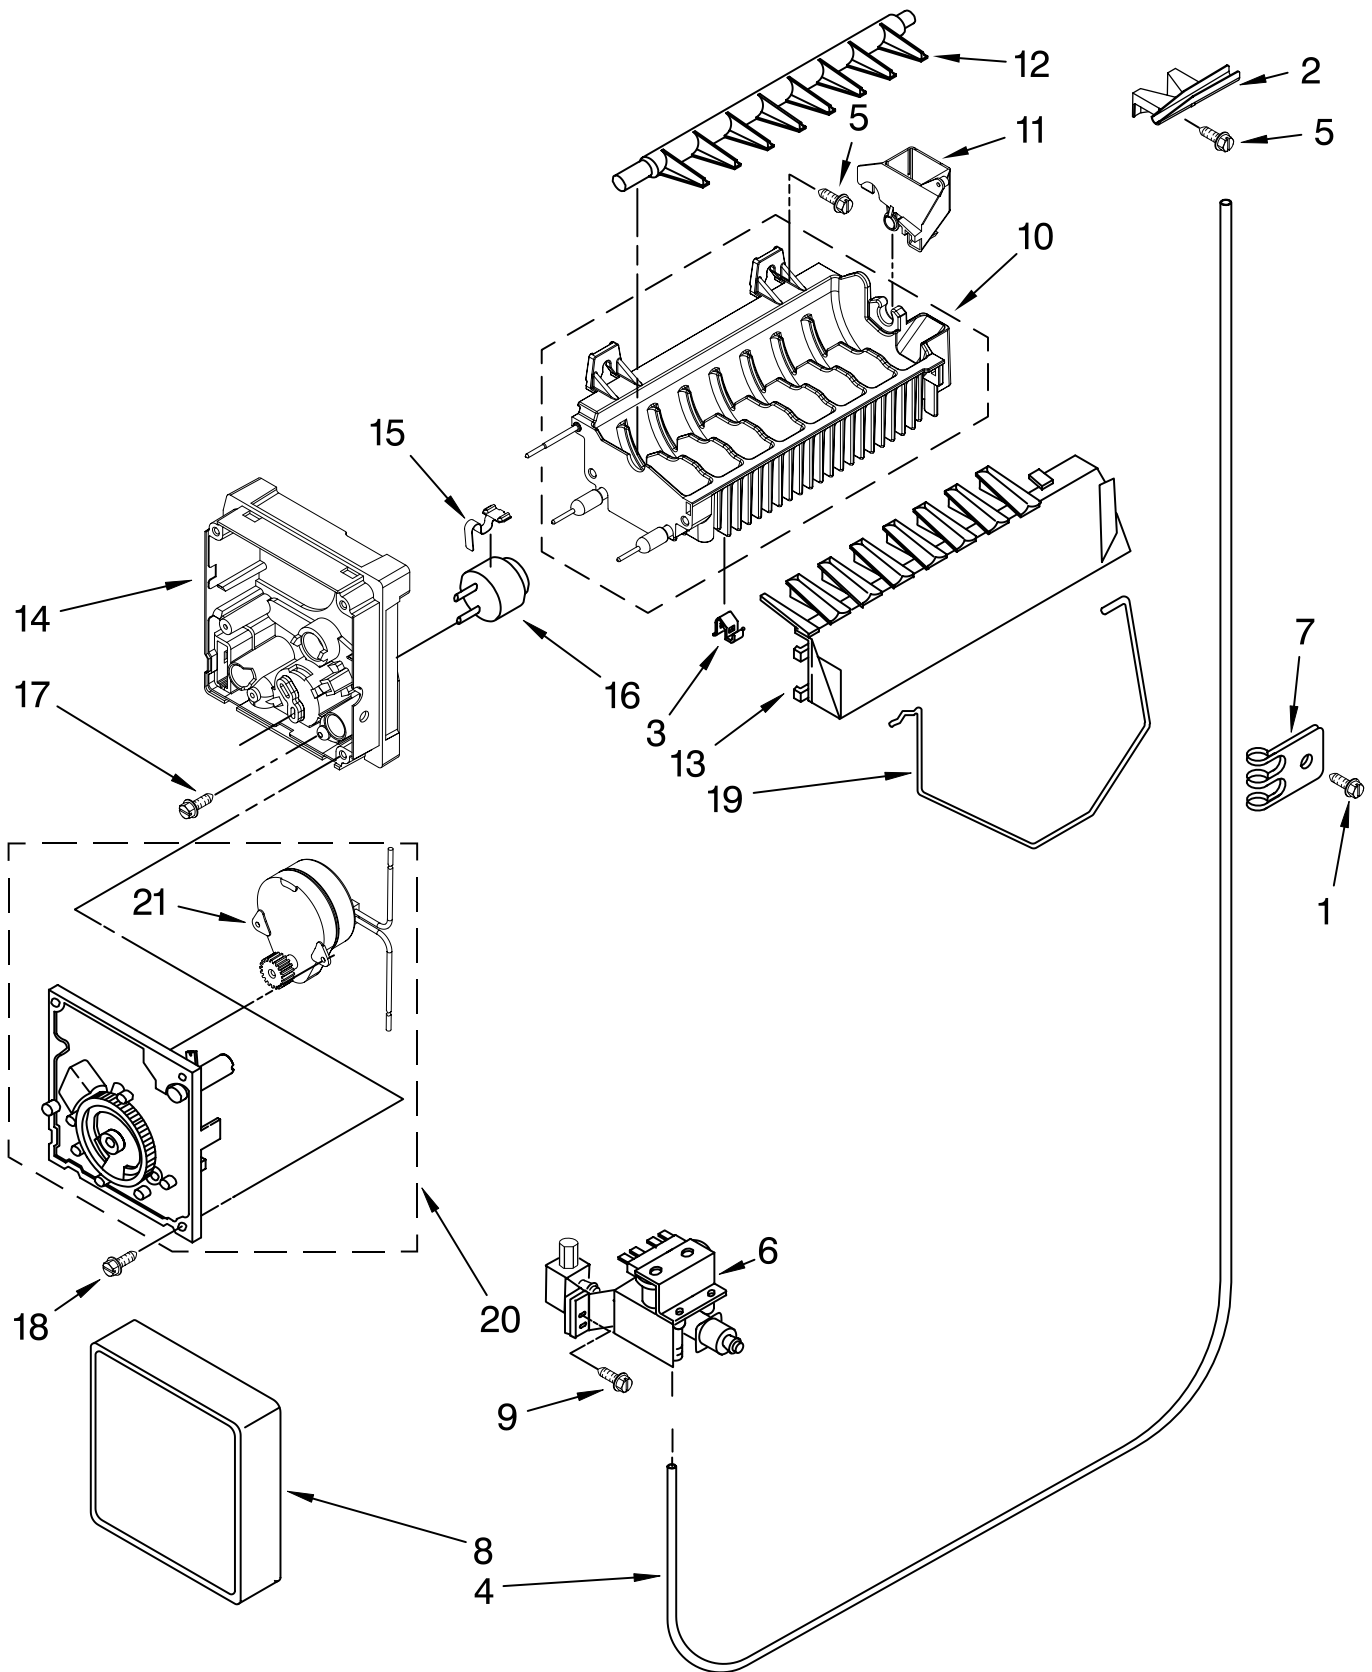

ICEMAKER PARTS

For Models: MSD2576VEW00, MSD2576VEB00, MSD2576VEM00, MSD2576VEA00

(White)

(Black)

(Monochromatic
Stainless)

(Monochromatic
Satina)

FOR ORDERING INFORMATION REFER TO PARTS PRICE LIST

ICEMAKER PARTS

For Models: MSD2576VEW00, MSD2576VEB00, MSD2576VEM00, MSD2576VEA00
(White) (Black) (Monochromatic Stainless) (Monochromatic Satina)

Illus. No.	Part No.	DESCRIPTION
1	489084	Screw
2	2209774	Chute, Water
3	628379	Clip, Fuse
4	W10175644	Tube, Water
5	488208	Screw
6	W10179146	Filter Valve Asm
7	2208136	Tube Clip
8	W10216906	Cover
9	488649	Screw
10	W10136595	Mold & Heater Assembly (Also Order 542638)
11	628515	Cup, Water Fill
12	2323524	Ejector
13	2182124	Ice Striper
14	2194712	Support
15	2315522	Retainer, Thermostat
16	628532	Thermostat (Also Order 542369 Cement Alumilastic)
17	8533917	Screw
18	489478	Screw
19	2304354	Shut Off Arm
20	626691	Module Assembly (Includes #21)
21		Motor (Not Serviced, Order #20)
100	W10122556	Complete Icemaker Assembly