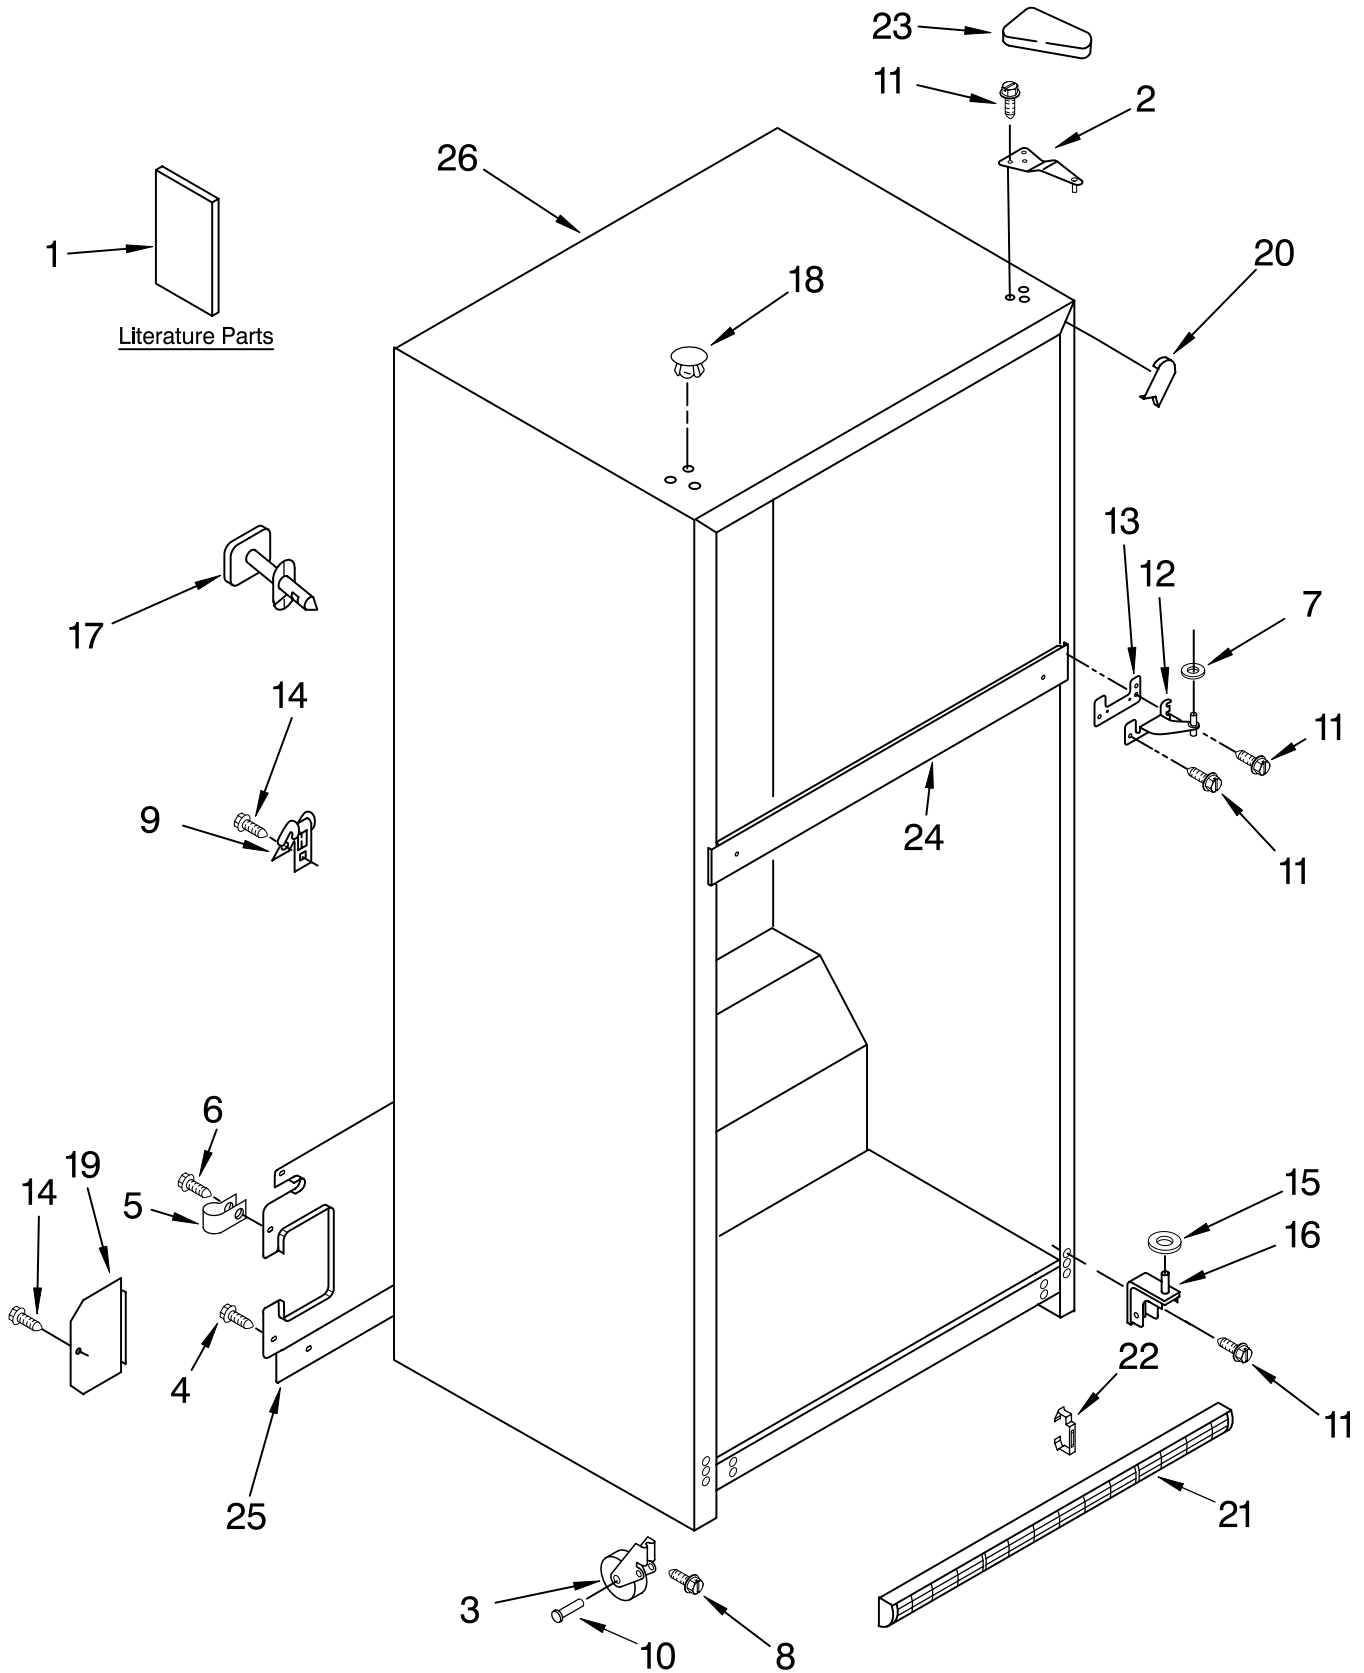

For Models: KTRC22KMWH04, KTRC22KMBT04, KTRC22KMBL04, KTRC22KMSS04
(White) (Biscuit) (Black) (Stainless Steel)

FOR ORDERING INFORMATION REFER TO PARTS PRICE LIST

CABINET PARTS

For Models: KTRC22KMWH04, KTRC22KMBT04, KTRC22KMBL04, KTRC22KMSS04
(White) (Biscuit) (Black) (Stainless Steel)

Illus. No.	Part No.	DESCRIPTION
1		Literature Parts
	2314274	Service & Wiring Sheet
	2302199	Energy Label
	2225409	Use & Care Guide
	2225415	Customer Instructions
2	2189410	Hinge (Top)
3	2166108	Roller, Front (2)
4	489427	Screw
5	489385	Clamp, Tube (Water Supply Line)
6	8281265	Screw
7	489341	Washer
8	3400504	Screw
9	549193	Clamp, Cord
10	2179826	Rivet
11	489497	Screw
12	2183972	Hinge, Center
13	2183854	Shim, Hinge Center
14	489464	Screw
15	487576	Washer
16	2254473	Hinge Butt
17		Fitting, Water Tube (NOT SERVICED)
18		Hole Plug (6)
	2201012	White
	2200924	Biscuit
	2183998	Black
19	2166251	Cover, Valve
20		Corner Filler (2)
	2201014	White
	2200926	Biscuit
	2201017	Black
21		Grille (Includes Illus. 22)
	2254313	White
	2254316	Biscuit
	2254315	Black
22	2189356	Clip, Grille (2)
23		Cover, Hinge
	2213360	White
	2213364	Biscuit
	2213363	Black
24		Rail, Center (NOT SERVICED)
25	2302358	Cover, Unit
26		Cabinet (Not a Serviceable Part)

FOR ORDERING INFORMATION REFER TO PARTS PRICE LIST