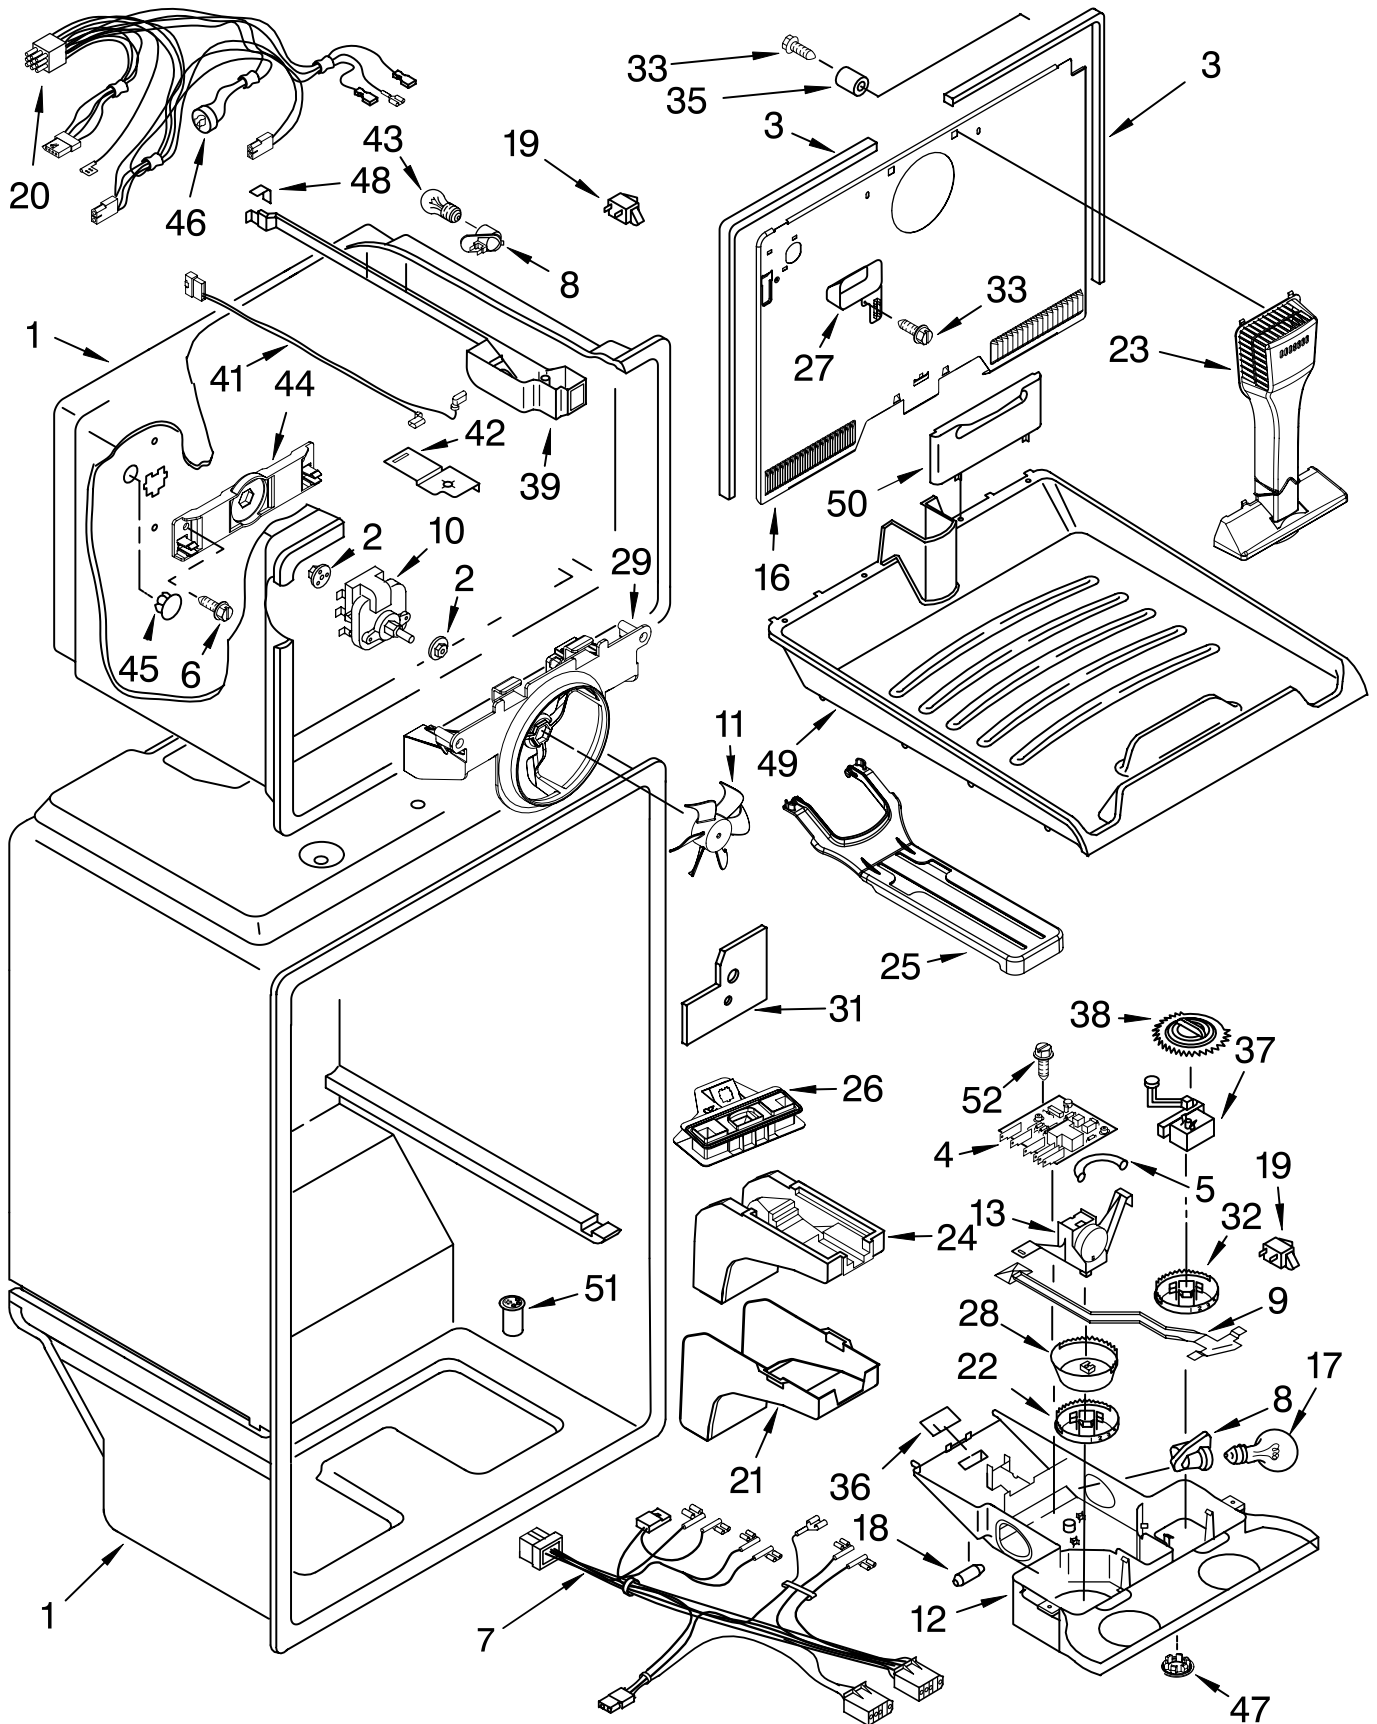

LINER PARTS

For Models: KTRC22KMWH04, KTRC22KMBT04, KTRC22KMBL04, KTRC22KMSS04
(White) (Biscuit) (Black) (Stainless Steel)

FOR ORDERING INFORMATION REFER TO PARTS PRICE LIST

LINER PARTS

For Models: KTRC22KMWH04, KTRC22KMBT04, KTRC22KMBL04, KTRC22KMSS04
(White) (Biscuit) (Black) (Stainless Steel)

Illus. No.	Part No.	DESCRIPTION	Illus. No.	Part No.	DESCRIPTION	Illus. No.	Part No.	DESCRIPTION
1		Liner (Not A Serviceable Part)	20	2310043	Wire Assembly, Freezer Compartment (Includes Illus. 46)	36	2205079	Seal, Rear Thermostat
2	2197380	Grommet (2)				37	2204991	Control, Freezer
3	2254360	Gasket, Evaporator Cover (2)	21	2176281	Cover, Air Diffuser	38	2204992	Gear Wheel, Freezer Control
4	2304099	Adaptive Defrost Control	22	2205094	Knob, Thermostat	39	2300418	Housing Base
5		Thermostat Tube Barrier	23	2254354	Air Tower	41	2187601	Wiring Harness, Freezer Light
	549512	Refrigerator Control	24	2189452	Air Diffuser, Bottom	42	2193491	Electrical Shield, Freezer Light
	2212485	Freezer Control	25	2225473	Retainer, Freezer Floor	43	2260802	Light Bulb
6	488208	Screw	26	2212439	Air Separator Assembly	44	2254454	Bracket
7	2187882	Wire Assembly Control Box	27	2205003	Cover, Hole	45	941839	Hole Plug
8	2162085	Socket, Light	28	2184574	Gear Wheel, Thermostat	46	2314158	Defrost, BI-Metal
9	2212413	Damper, Air (Slide)	29	2254453	Bracket, Fan Motor	47	940014	Hole Plug, Control Box
10	2214986	Fan Motor	31	2204639	Shield, Heat	48	2166284	Gasket, Rear
11	2163777	Fan Blade	32	2204951	Knob, Damper	49	2225476	Pullout, Freezer Floor
12	2213193	Control Box	33	489478	Screw	50	2198768	Rear Fence, Pull-Out Freezer Floor
13	2302286	Thermostat Assembly	35	487996	Cap	51	2210509	Valve
16	2254262	Cover, Evaporator				52	8534009	Screw
17	2255743	Light Bulb (2)						
18	2200831	Weight, Thermal						
19	1118894	Rocker Arm Switch						

FOR ORDERING INFORMATION REFER TO PARTS PRICE LIST