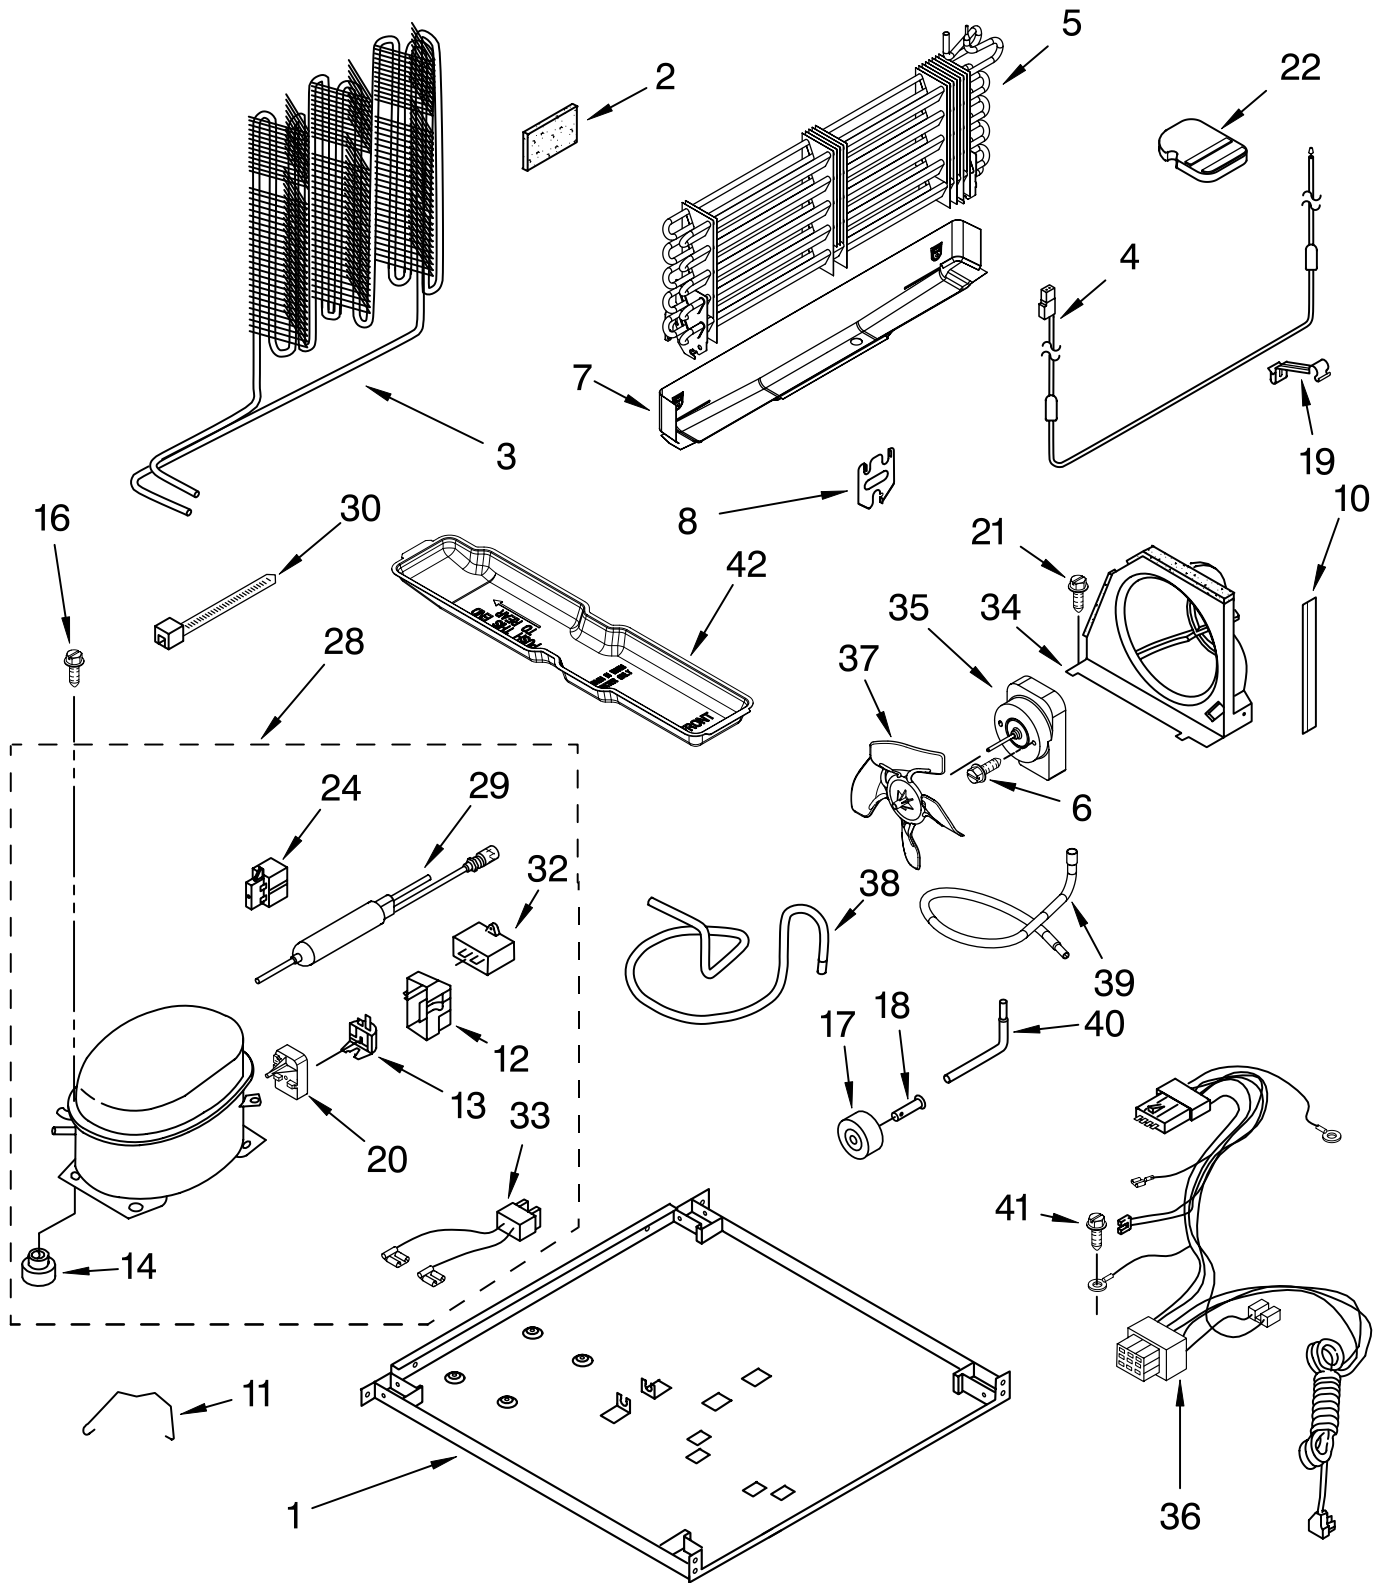

UNIT PARTS

For Models: KTRC22KMWH04, KTRC22KMBT04, KTRC22KMBL04, KTRC22KMSS04
(White) (Biscuit) (Black) (Stainless Steel)

FOR ORDERING INFORMATION REFER TO PARTS PRICE LIST

UNIT PARTS

For Models: KTRC22KMWH04, KTRC22KMBT04, KTRC22KMBL04, KTRC22KMSS04
(White) (Biscuit) (Black) (Stainless Steel)

Illus. No.	Part No.	DESCRIPTION	Illus. No.	Part No.	DESCRIPTION	Illus. No.	Part No.	DESCRIPTION
1	2225596	Plate, Unit Mounting	20	2225929	Start-Device Combination (Start Relay and Overload for Production Compressor Only)	Following Parts Not Illustrated and Optional Parts Not Included		
2	2169104	Insulation, Sound Dampening					978025	Valve, Access (1/4")
3	2214960	Condenser	21	3400518	Screw		978026	Valve, Access (5/16")
4	2314157	Heater, Defrost	22	2201185	Support		978027	Valve, Access (3/8")
5	2221761	Evaporator Assy.	24	2183454	Relay (Service Only)		978028	Valve, Access (1/2")
6	8533859	Screw	28	2218968	Compressor (Includes Items 12,13,14,24,29,32 & 33)		978029	Valve, Access (5/8")
7	2254295	Drain Pan	29		Drier		978030	Valve, Access (3/4")
8	2176301	Bracket, Heater		2199167	Production		876764	Valve, Access (3/16")
10	2300638	Extension, Air Baffle	30	4387019	Service	REFRIGERANT CHARGE		
11	2255113	Strap	32	2155774	Clamp			4.0 Ozs. (R134A)
12	4387731	Cover (Service Only)		2169373	Production			
13	4390624	Overload (Service Only)		1118576	Service			
14		Grommet (4)	33	4387765	Wire Assembly (Service Only)			
	1100826	Production	34	2302249	Air Baffle			
	4387558	Service	35	2188874	Motor, Condenser			
16	489373	Screw	36	2187382	Wire Assembly Unit			
17	2150304	Roller (2)	37	2225834	Fan Blade			
18	2221797	Rivet	38	2205384	Tube, Discharge			
19	2182338	Clip, Heater	39	2225237	Tube, Suction			
			40	2154109	Tube, Process			
			41	488500	Screw			
			42	2300635	Evaporator Tray			

FOR ORDERING INFORMATION REFER TO PARTS PRICE LIST