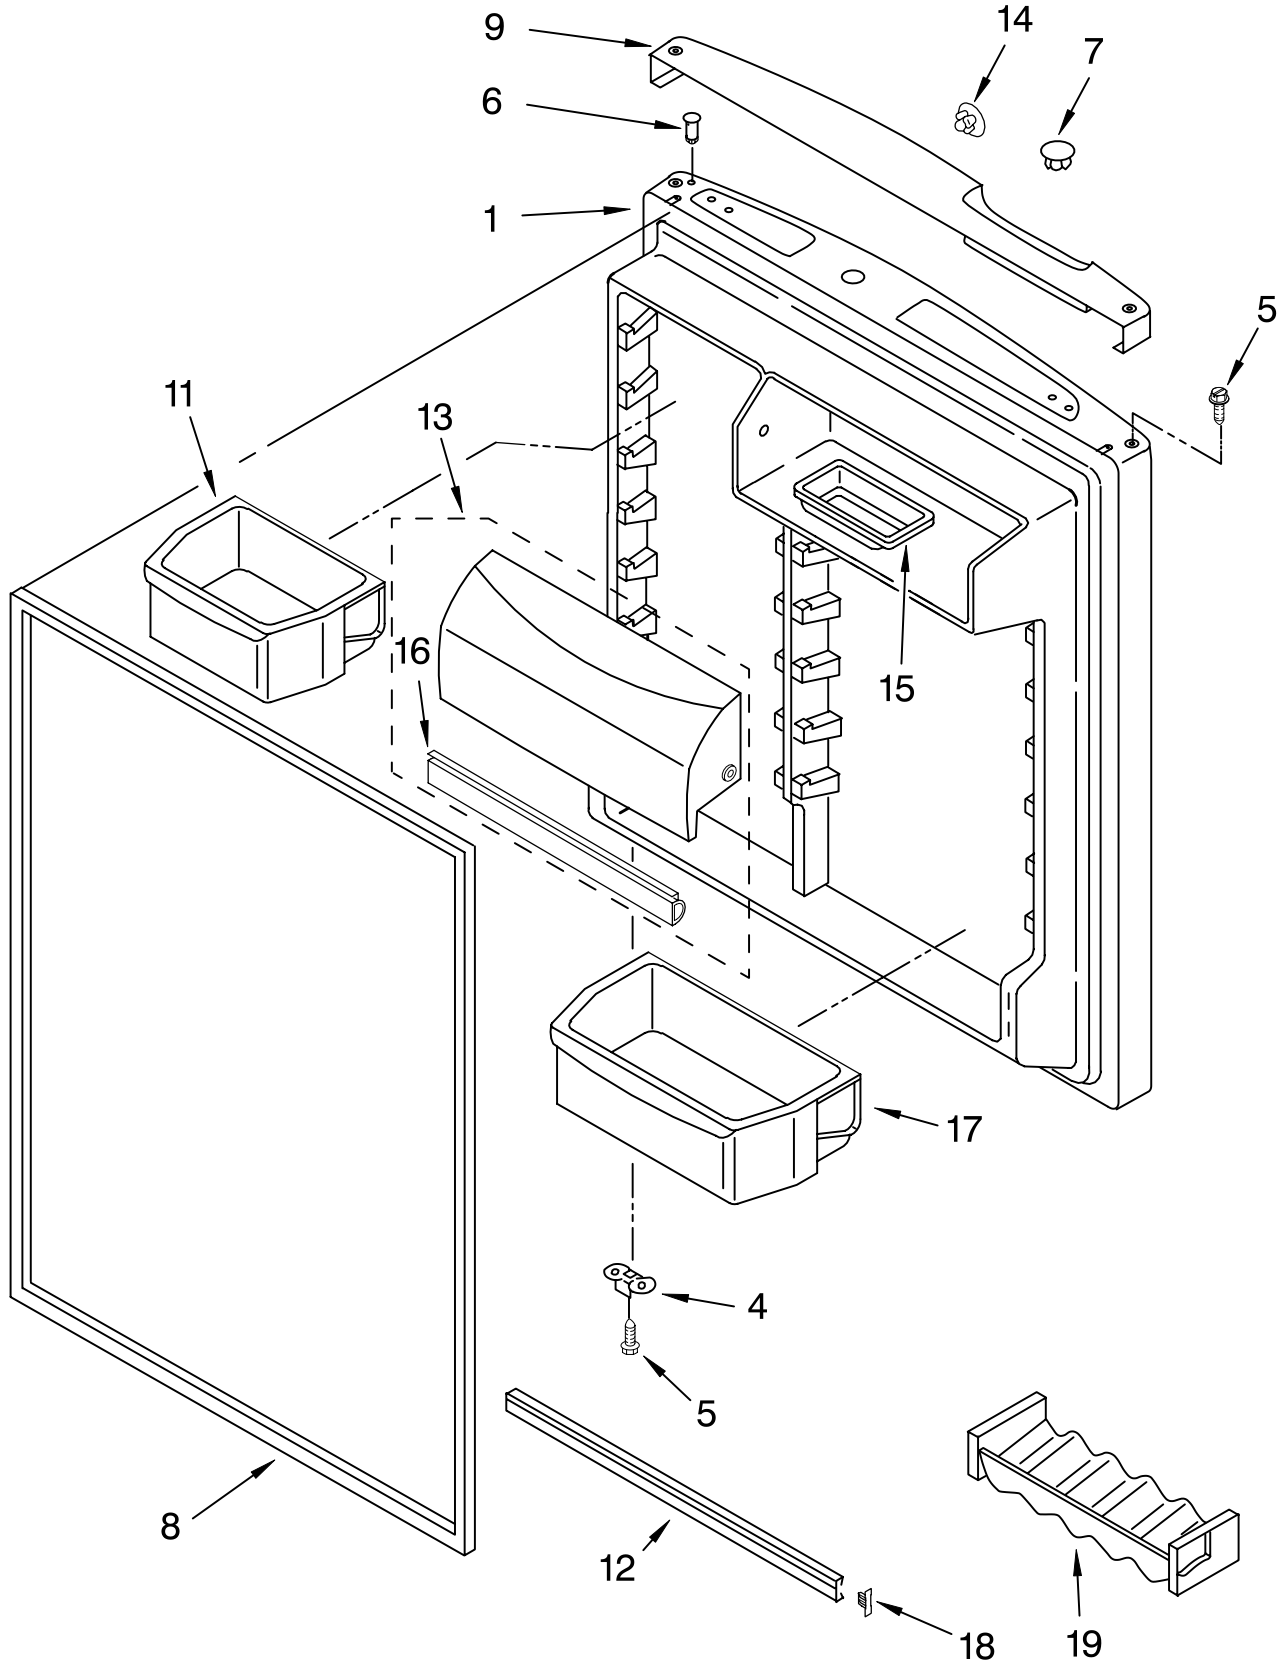

REFRIGERATOR DOOR PARTS

For Models: KTRC22KMWH04, KTRC22KMBS04, KTRC22KMBS04, KTRC22KMSS04
(White) (Biscuit) (Black) (Stainless Steel)

FOR ORDERING INFORMATION REFER TO PARTS PRICE LIST

REFRIGERATOR DOOR PARTS

For Models: KTRC22KMWH04, KTRC22KMBT04, KTRC22KMBL04, KTRC22KMSS04
(White) (Biscuit) (Black) (Stainless Steel)

Illus. No.	Part No.	DESCRIPTION
1		Refrigerator Door (Includes Illus. 6 & 8)
	2205214	White
	2205215	Biscuit
	2205217	Black
	2212418	Stainless Steel
4	2189202	Bracket, Door Stop
5	489276	Screw
6	2183003	Thimble
7		Hole Plug
	2212648	White
	2212649	Biscuit
	2212651	Black
8		Door Gasket, Magnetic
	2202875	Mist Beige
	2202882	Black
9		Endcap, Handle
	2213333	White
	2213334	Biscuit
	2221628	Black
11	2171064	Bin, Door Shelf (2)
12	2195948	Shelf, Trim
13	2218119	Door Compartment
14		Hole Plug, Handle
	2204837	White
	2204838	Biscuit
	2204840	Black
15	2165792	Butter Dish
16	2159124	Gasket, Door Compartment
17	2171062	Bin, Door Shelf (1)
18	2156006	Plug, Trim
19	2193409	Beverage Holder