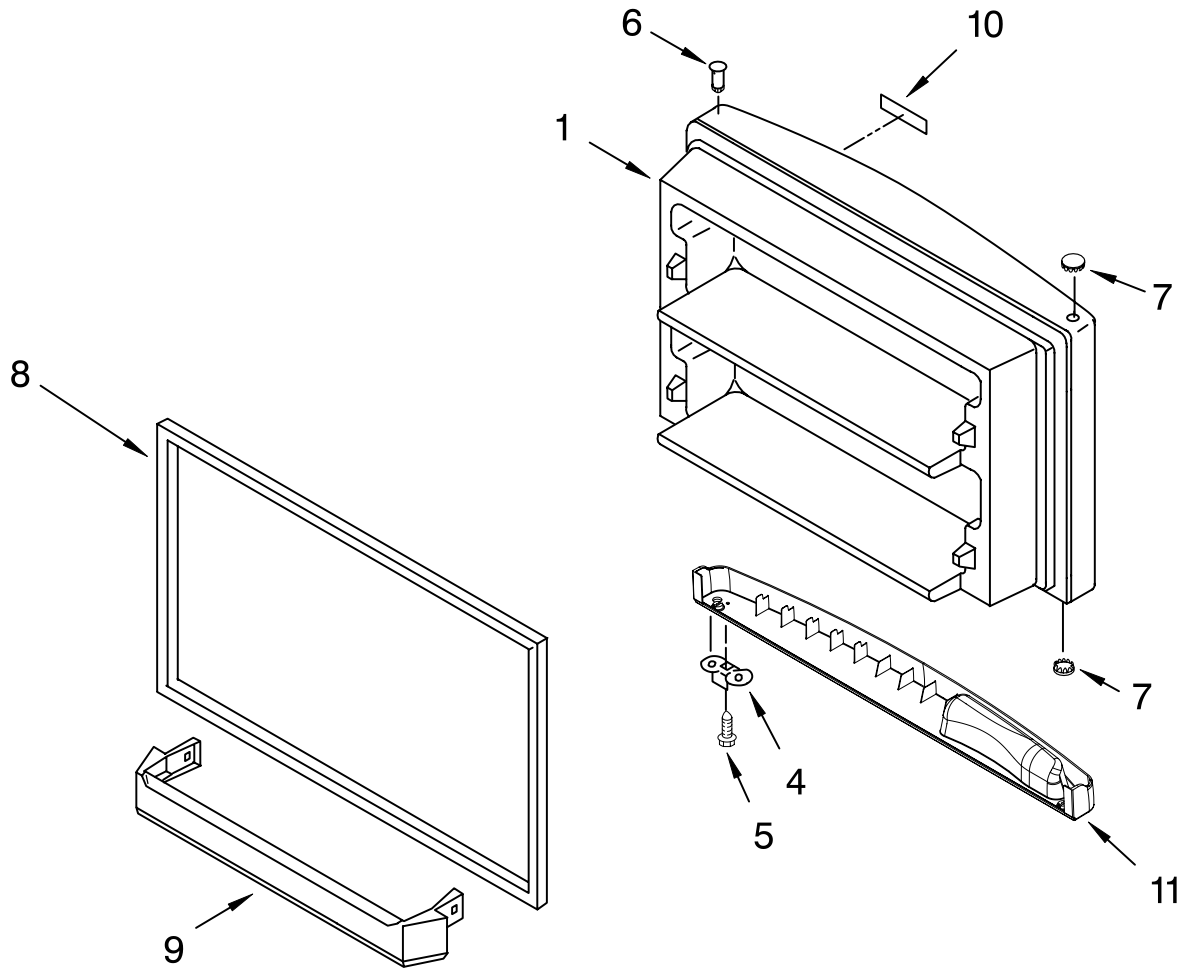

FREEZER DOOR PARTS

For Models: KTRC22KMWH04, KTRC22KMBT04, KTRC22KMBL04, KTRC22KMSS04
(White) (Biscuit) (Black) (Stainless Steel)

Illus. No.	Part No.	DESCRIPTION	Illus. No.	Part No.	DESCRIPTION	Illus. No.	Part No.	DESCRIPTION
1		Freezer Door (Includes Illus. 6 & 8)	6	2183003	Thimble	9	2159292	Trim, Door
	2202520	White	7		Hole Plug	10		Nameplate
	2204854	Biscuit		2212648	White		2212760	White
	2204856	Black		2212649	Biscuit		2212761	Biscuit
	2212419	Stainless Steel		2212651	Black		2212762	Black
4	2189202	Bracket, Door Stop	8		Door Gasket, Magnetic	11		Endcap, Handle
				2214967	Mist Beige		2213328	White
5	489276	Screw		2214969	Black		2213329	Biscuit
							2221624	Black

FOR ORDERING INFORMATION REFER TO PARTS PRICE LIST