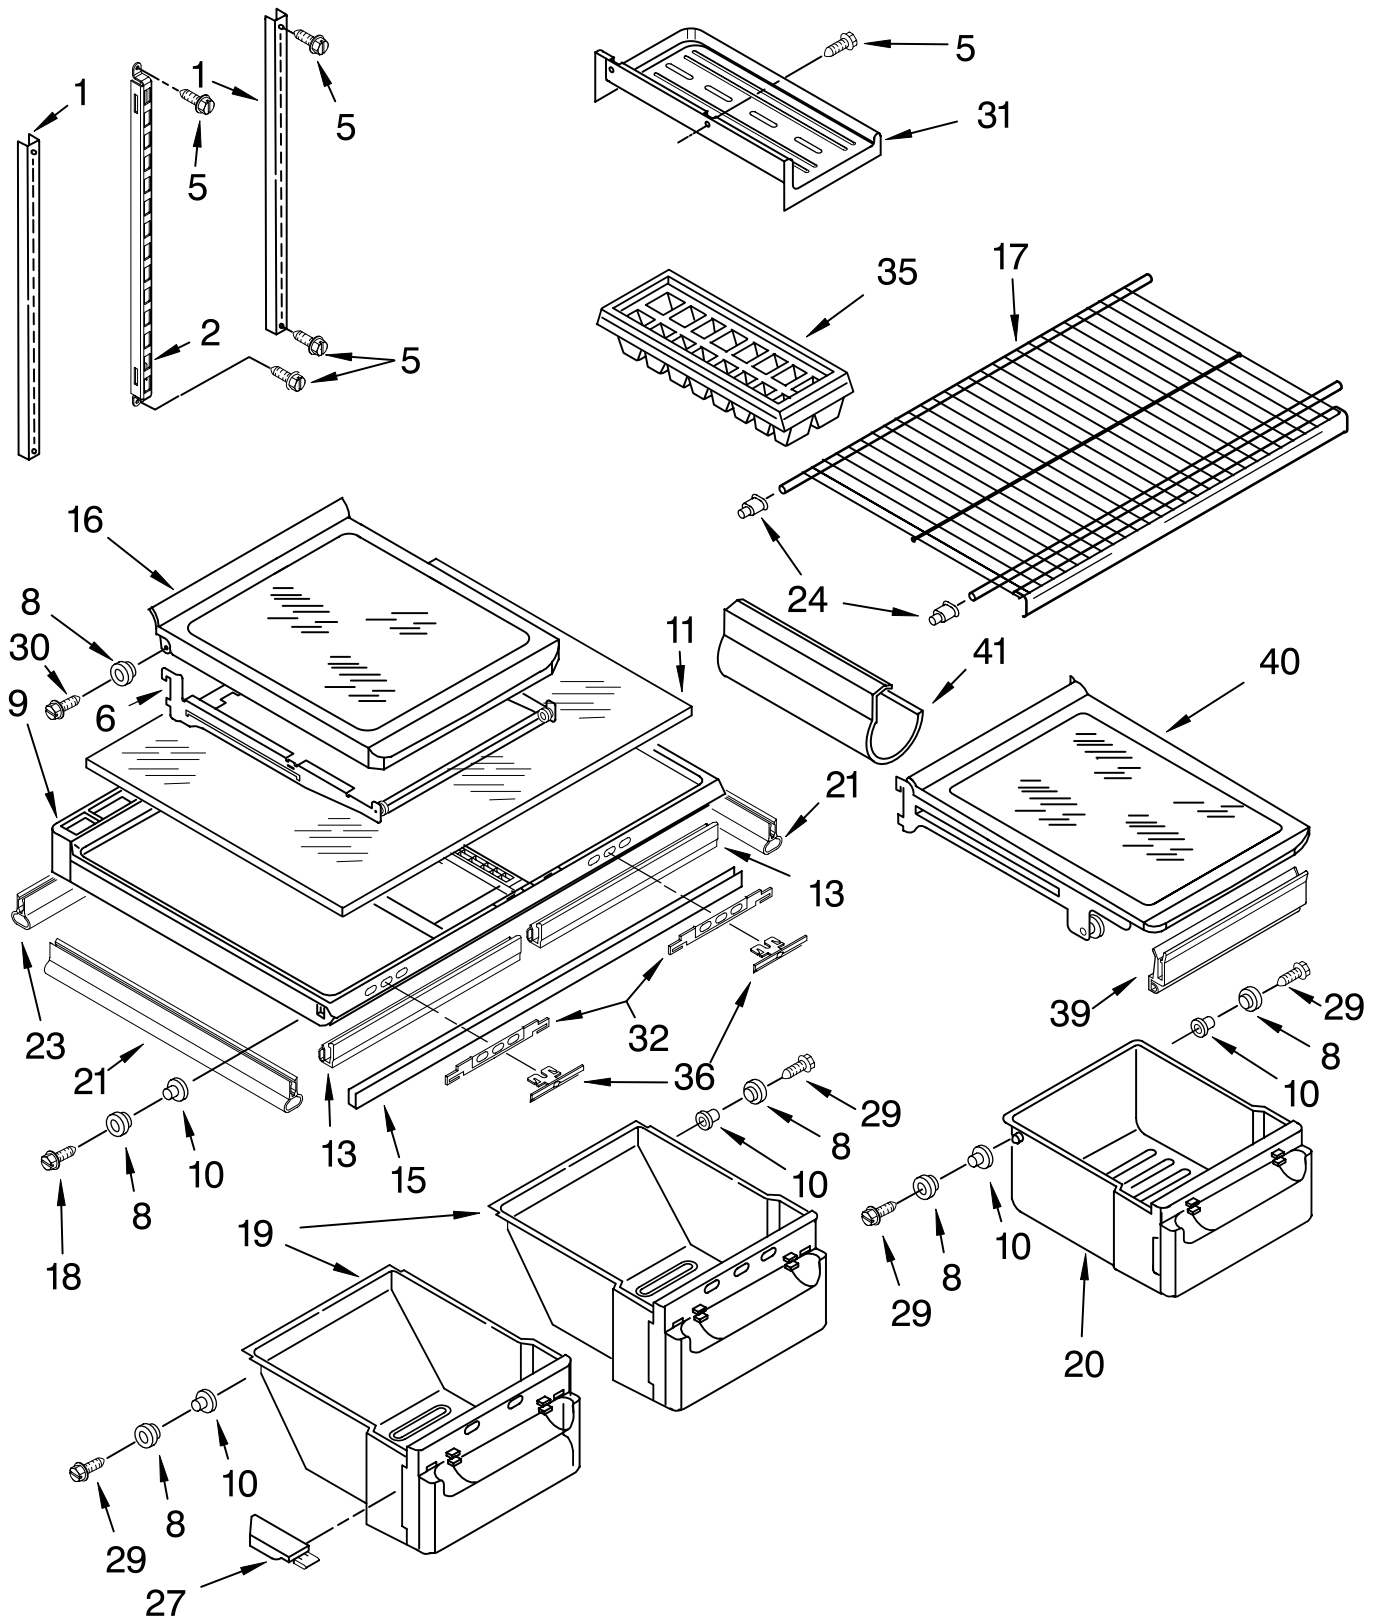

SHELF PARTS

For Models: KTRC22KMWH04, KTRC22KMBT04, KTRC22KMBL04, KTRC22KMSS04
(White) (Biscuit) (Black) (Stainless Steel)

FOR ORDERING INFORMATION REFER TO PARTS PRICE LIST

SHELF PARTS

For Models: KTRC22KMWH04, KTRC22KMBT04, KTRC22KMBL04, KTRC22KMSS04
(White) (Biscuit) (Black) (Stainless Steel)

Illus. No.	Part No.	DESCRIPTION
1	2210522	Shelf, Ladder (2)
2	2300520	Shelf, Ladder Center
5	489478	Screw
6	2174014	Frame Assembly, Cantilever (Includes Illus. 8 & 10)
8	2188212	Roller & Tread Assembly
9	2210583	Crisper Cover (Includes Items 8,10,13,18,21,23 32 & 36)
10	2174478	Eyelet, Roller
11	2210571	Glass, Crisper Cover
13	2179213	Gasket, Crisper Cover (Front) (2)
15	2163832	Crisper Support
16	2174012	Shelf Assembly, Spillguard (Includes Items 8 & 30)
17	2184667	Shelf, Freezer
18	489211	Screw
19	2188816	Pan, Crisper (Includes Items 8,10,27 & 29)
20	2188818	Pan, Meat (Includes Items 8,10 & 29)
21	2179214	Gasket, Crisper Cover (Side) (4)
23	2179216	Gasket, Crisper Cover (Rear) (2)
24	2163762	Cup, Shelf Mtg.
27		Cap, Crisper
	2174258	Left Side
	2174259	Right Side
29	489261	Screw
30	489439	Screw
31	2212770	Shelf, Ice Tray
32	2174257	Slide, Humidity
35	841180	Ice Tray (2)
36	2174253	Button, Humidity Control
39	2174396	Gasket, Front
40	2190504	Shelf Assembly, Spillguard
41	2179404K	Wine & Egg Rack

FOR ORDERING INFORMATION REFER TO PARTS PRICE LIST