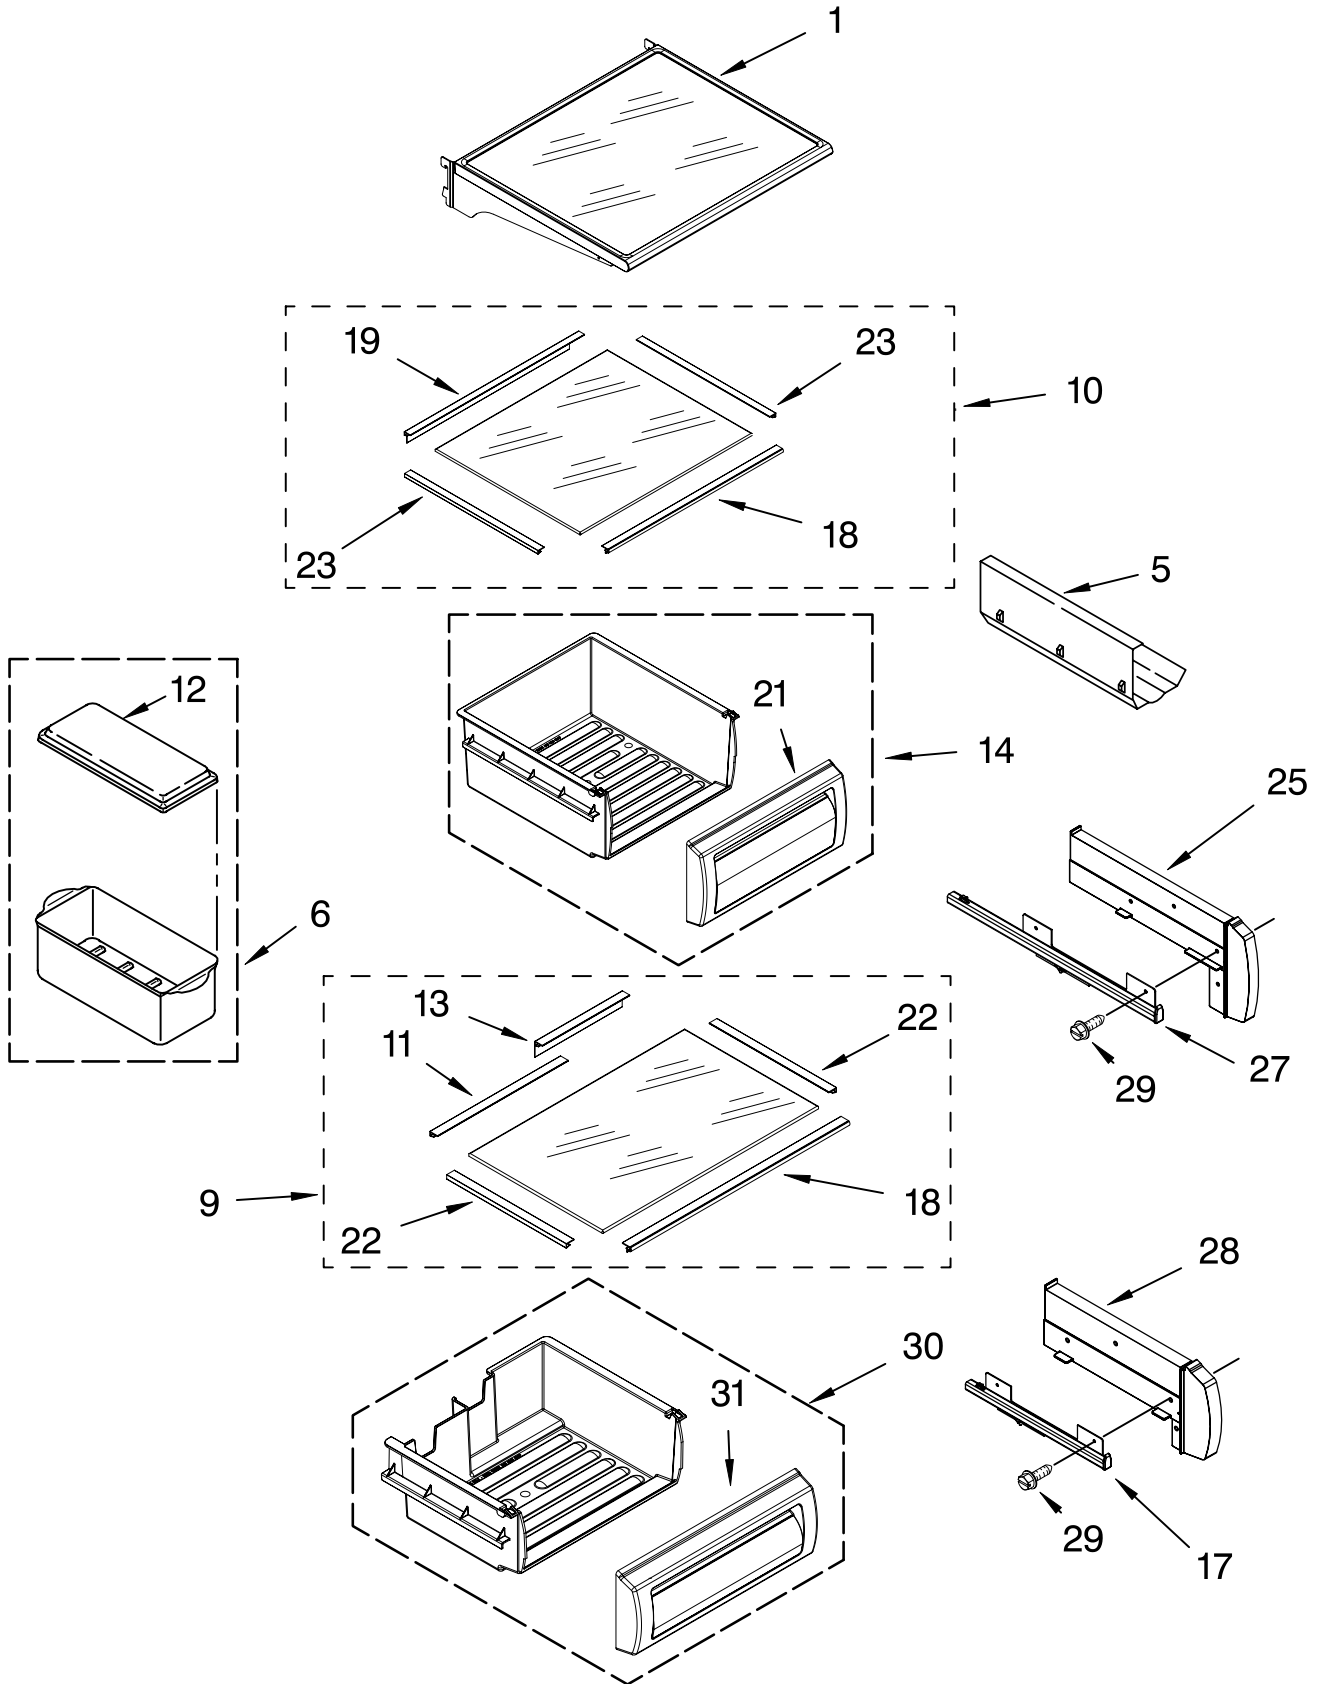

REFRIGERATOR SHELF PARTS

For Models: KSSO36QMB02, KSSO36QMX02
(Black) (Etched Aluminum)

FOR ORDERING INFORMATION REFER TO PARTS PRICE LIST

REFRIGERATOR SHELF PARTS

For Models: KSSO36QMB02, KSSO36QMX02
(Black) (Etched Aluminum)

Illus. No.	Part No.	DESCRIPTION
1	2222591	Shelf Assembly
5	2179404	Rack, Wine
6	2221071	Egg Bin
9	2302841	Meat Pan Cover Assembly
10	2302834	Crisper Cover Assembly
11	2257611	Trim, Glass Rear Side
12	2169935	Cover
13	2257581	Trim, Glass Rear
14	2252411	Crisper Pan (2)
17		Slide, Meat Pan
	2302954	Left Side
	2302955	Right Side
18		Trim, Glass Front (Not Serviceable)
19	2256253	Trim, Glass Rear
21	2256247	Front, Crisper Pan
22	2256250	Trim, Glass Side Meat Pan
23	2252255	Trim, Glass Side Crisper Pan
25		Spacer, Crisper
	2256222	Right Side (2)
	2256223	Left Side (2)
27		Slide, Crisper
	2302957	Right Side (2)
	2302956	Left Side (2)
28		Spacer, Meat Pan
	2256243	Left Side
	2256244	Right Side
29	8533929	Screw
30	2256368	Pan Assembly Meat
31	2256365	Front, Meat Pan