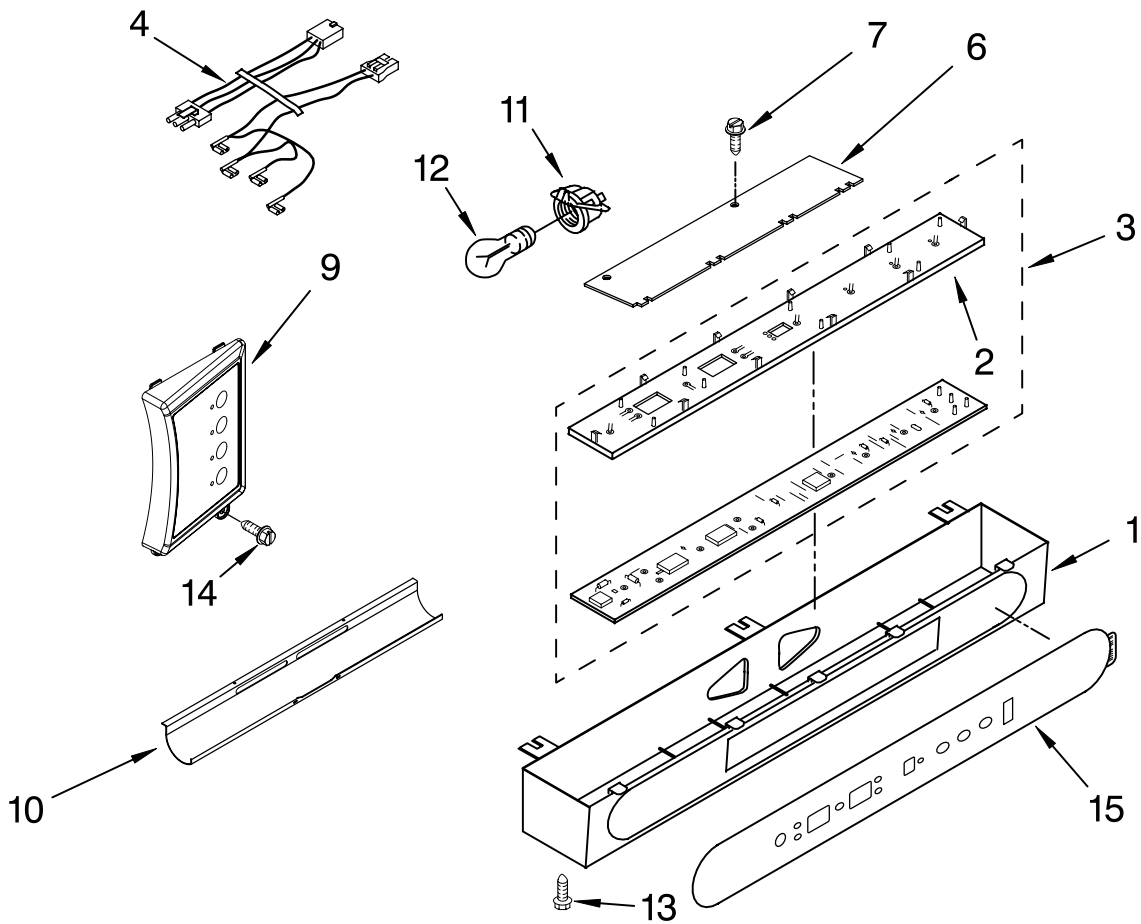

CONTROL PANEL PARTS

For Models: KSSO36QMB02, KSSO36QMX02
(Black) (Etched Aluminum)

Illus. No.	Part No.	DESCRIPTION
1	2302771	Control Box
2	2303938	Insert, Control Box
3	2302913	Circuit Board, Housing Control
4	2187424	Control Box Wire Harness
6	2221121	Support, Control Box
7	489006	Screw (2)
9	2306086	Display Board, Ingredient Care Center
10	2302727	Shield, Light
11	2162085	Socket, Light
12	2255743	Light Bulb
13	486194	Screw
14	8281185	Screw
15	2257518	Overlay

FOR ORDERING INFORMATION REFER TO PARTS PRICE LIST