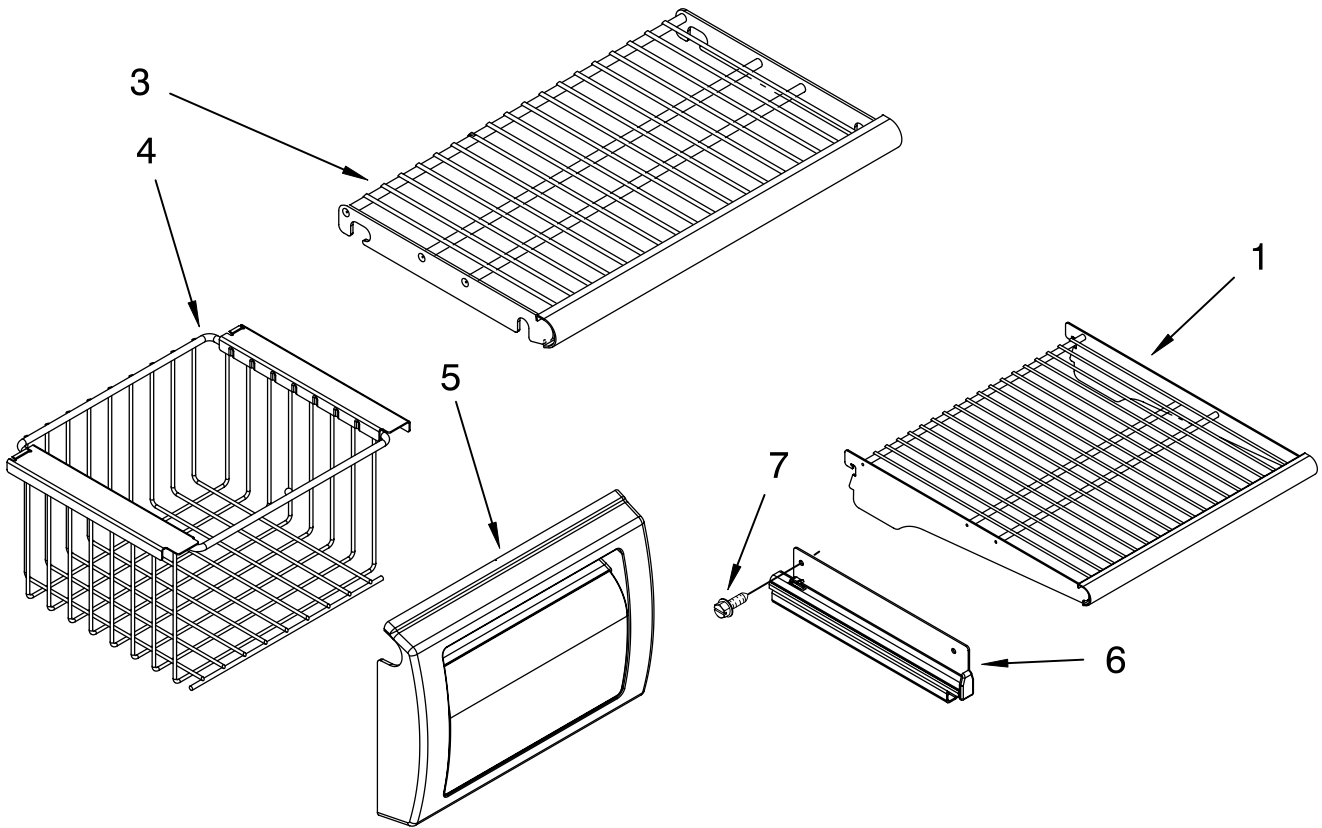

FOR ORDERING INFORMATION REFER TO PARTS PRICE LIST

CABINET TRIM PARTS

For Models: KSSO36QMB02, KSSO36QMX02
(Black) (Etched Aluminum)

Illus. No.	Part No.	DESCRIPTION
1		Cabinet, Trim (Right Side)
	2257688B	Black
	2257688X	Etched Aluminum
3		Screw
	8281252	Black
	8281250	Stainless Steel
4	2254724	Cabinet, Trim (Bottom)
5	486194	Screw
6	2313991	Cabinet, Trim Top
7		Cabinet Trim (Left Side)
	2257689B	Black
	2257689X	Etched Aluminum
9	2005925	Seal-Trim, Side
10	489464	Screw

FOR ORDERING INFORMATION REFER TO PARTS PRICE LIST

FREEZER SHELF PARTS

For Models: KSSO36QMB02, KSSO36QMX02
(Black) (Etched Aluminum)

Illus. No.	Part No.	DESCRIPTION
1	2302867	Wire, Shelf
3	2302882	Shelf, Fixed (2)
4	2259081	Basket
5	2256269	Front, Basket
6	2259317	Slide, Basket
	2259318	Right Side
	2259318	Left Side
7	8533928	Screw