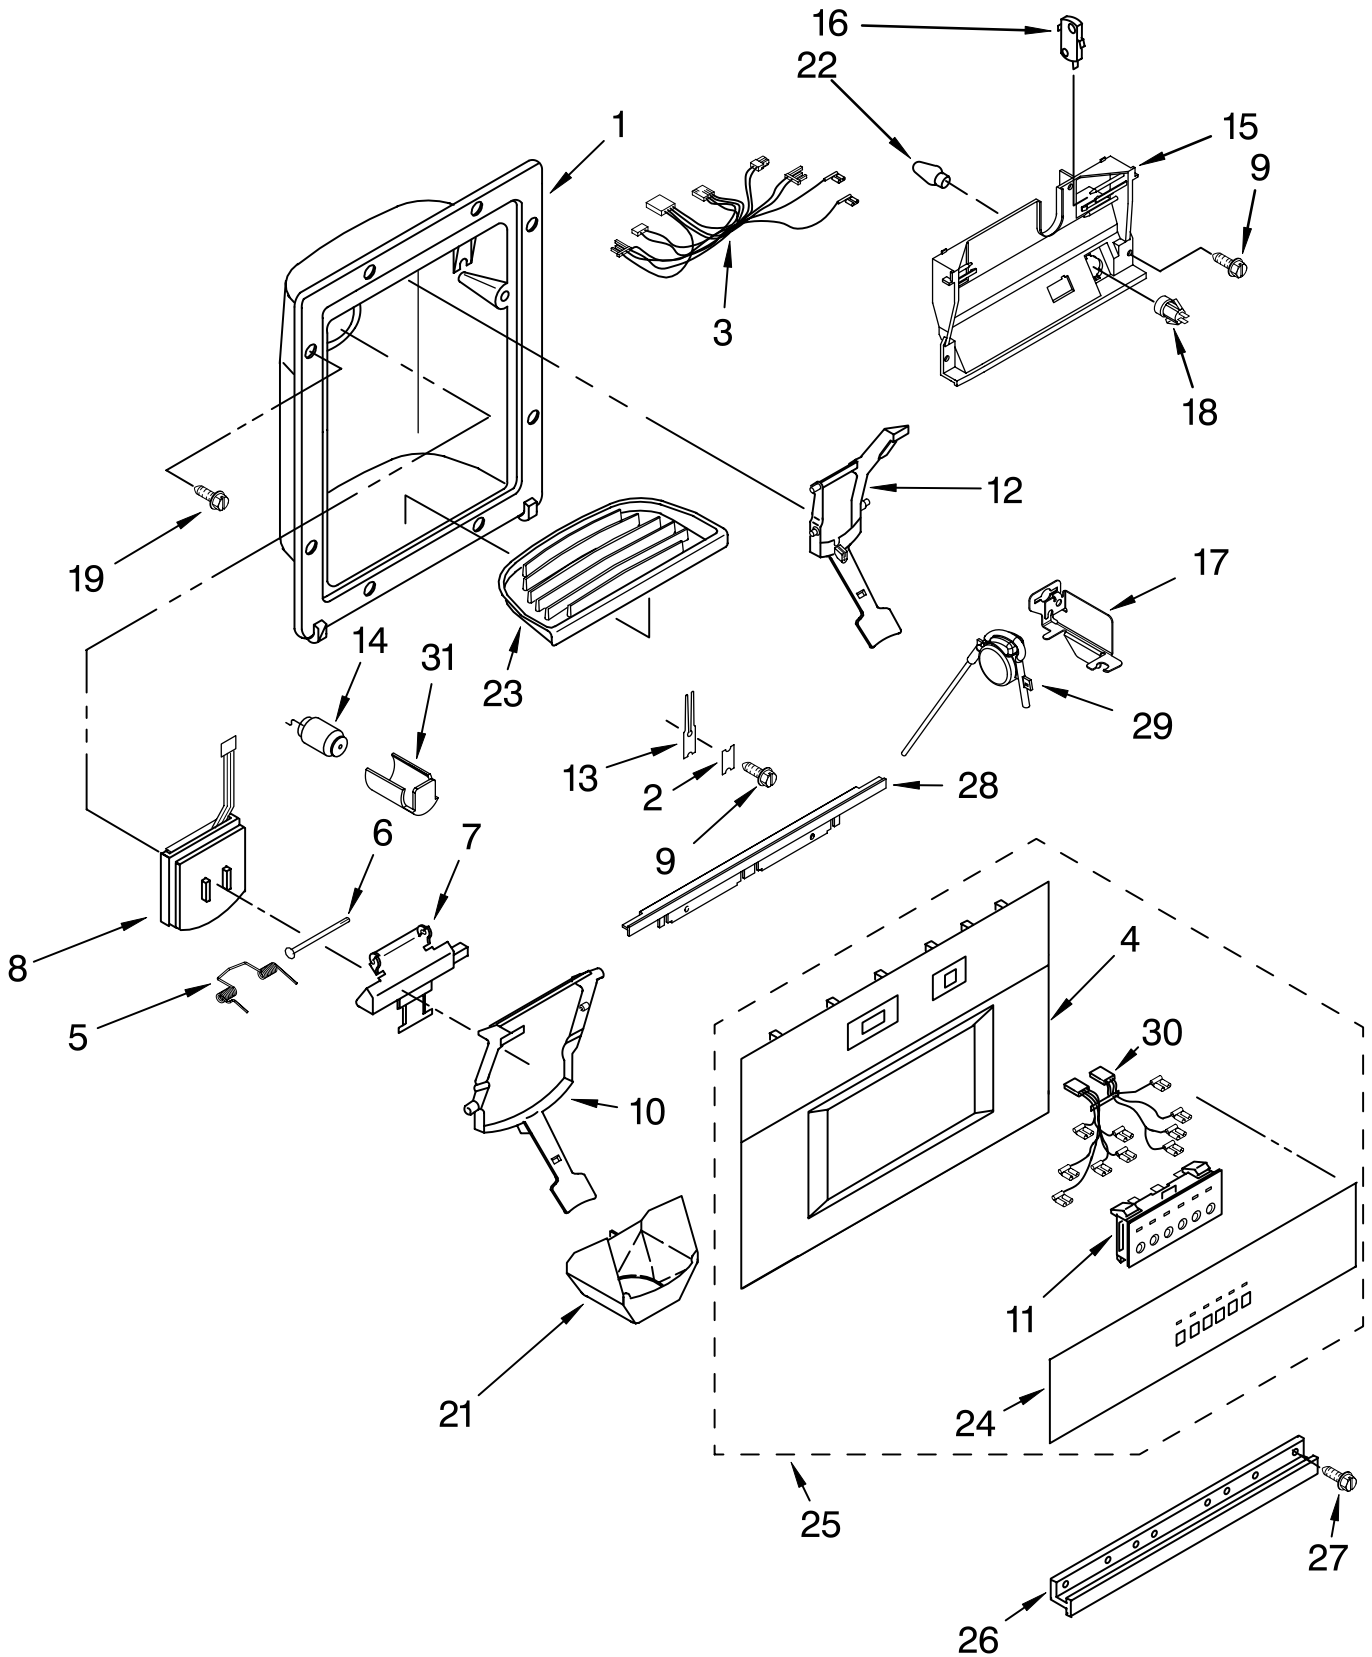

DISPENSER FRONT PARTS

For Models: KSSO36QMB02, KSSO36QMX02
(Black) (Etched Aluminum)

FOR ORDERING INFORMATION REFER TO PARTS PRICE LIST

DISPENSER AND FRONT PARTS

For Models: KSSO36QMB02, KSSO36QMX02
(Black) (Etched Aluminum)

Illus. No.	Part No.	DESCRIPTION	Illus. No.	Part No.	DESCRIPTION	Illus. No.	Part No.	DESCRIPTION
1		Housing, Dispenser (Not Serviced)	11		Switch Assembly (Not Available Order Item 25)	24		Overlay, Cover (Not Available— Order Item 25)
2	2195051	Strain Relief	12		Lever, Water Dispenser	25		Front Cover Assembly (Includes Items 4, 11, 24 & 30)
3	2187755	Wire Assembly		2259395B	Black		2309379B	Black
4		Cover, Dispenser (Not Available— Order Item 25)	13	2194719	Spring, Lever			Trim, Front—Bottom
5	2256199	Spring, Torsion	14	2205686	Delay Mechanism	26		Black
6	2196195	Pin	15	2183771	Bracket, Control		2208926	Black
7	2304355	Ice Door Mechanism	16	2162361	Switch (4)	27		Screw 8—15 x 1/2
8	2180353	Door, Ice	17	2259209	Bracket, Anti- Drip Valve		8281252	Black
9	489000	Screw	18	2180200	Lamp Holder	28		Trim, Front—Top
10		Lever, Ice Dispenser	19	8281163	Screw		2266918B	Black
	2259396B	Black	21	2180224	Guide, Ice	29	2257420	Valve, Anti-Drip
			22	3406124	Light Bulb	30	2309372	Switch Jumper, Wire Assembly
			23		Grille, Overflow	31	2252127	Sleeve, Delay Mechanism
				2206670B	Black			

FOR ORDERING INFORMATION REFER TO PARTS PRICE LIST