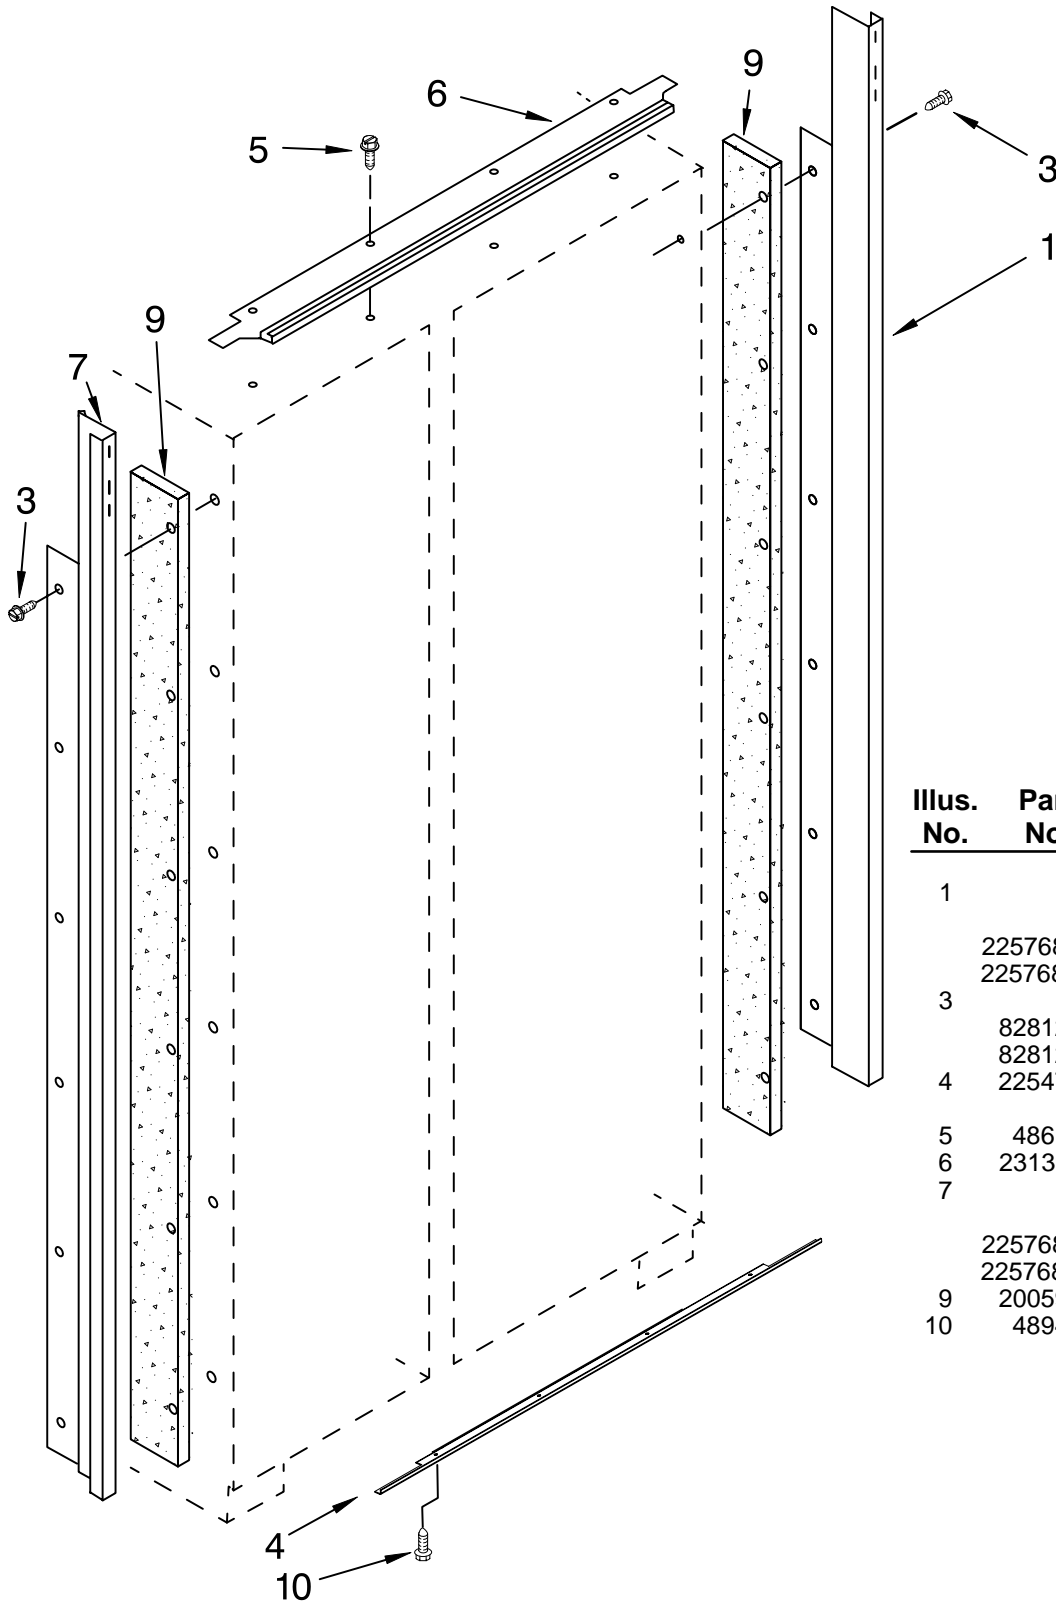

CABINET TRIM PARTS

For Models: KSSO36QMB02, KSSO36QMX02
(Black) (Etched Aluminum)

Illus. No.	Part No.	DESCRIPTION
1		Cabinet, Trim (Right Side)
	2257688B	Black
	2257688X	Etched Aluminum
3		Screw
	8281252	Black
	8281250	Stainless Steel
4	2254724	Cabinet, Trim (Bottom)
5	486194	Screw
6	2313991	Cabinet, Trim Top
7		Cabinet Trim (Left Side)
	2257689B	Black
	2257689X	Etched Aluminum
9	2005925	Seal-Trim, Side
10	489464	Screw

FOR ORDERING INFORMATION REFER TO PARTS PRICE LIST