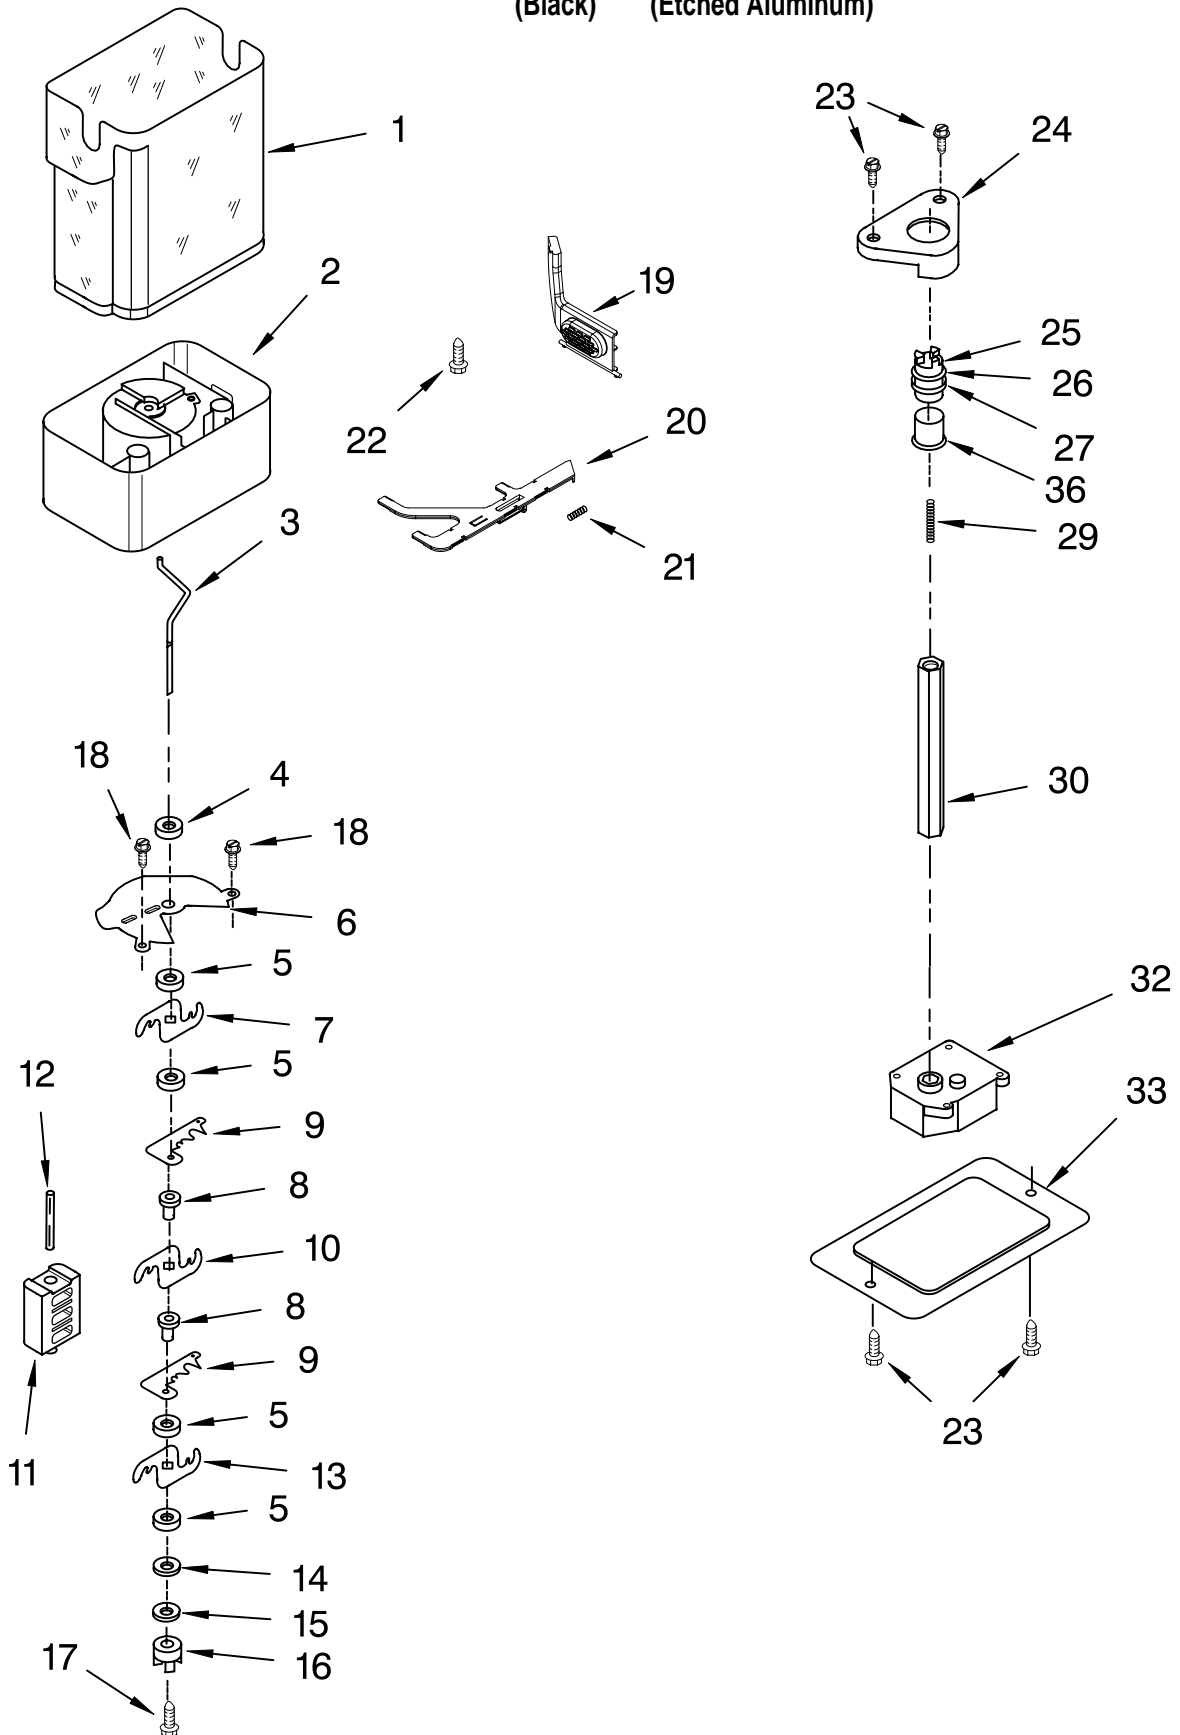

MOTOR AND ICE CONTAINER PARTS

For Models: KSSO36QMB02, KSSO36QMX02
(Black) (Etched Aluminum)

FOR ORDERING INFORMATION REFER TO PARTS PRICE LIST

MOTOR AND ICE CONTAINER PARTS

For Models: KSSO36QMB02, KSSO36QMX02
(Black) (Etched Aluminum)

Illus.	Part	
No.	No.	DESCRIPTION
1	2222960	Ice Bin
2	2222959	Crusher Bin
3	2258222	Auger
4	2258220	Washer, Auger
5	1119007	Spacer, Flat (6)
6	2255460	Cover, Crusher
7	2257024	Blade, Rotary
8	1119005	Spacer, Step (2)
9	2257020	Blade, Fixed
10	2257023	Blade, Rotary
11	2198602	Block, Blade
12	489229	Roll Pin
13	2257022	Blade, Rotary
14	489235	Washer, Plain
15	2198661	Washer, Coupling
16	2220457	Coupling, Top
17	8281164	Screw
18	3400065	Screw
19	2252265	Button, Bin
20	2252206	Latch, Bin
21	2198608	Spring, Latch
22	2198671	Screw (2)
23	8281163	Screw
24	2212369	Holder
25	2220458	Coupling, Bottom
26	2198628	Seal
27	2212370	Washer
29	2198607	Spring
30	999536	Drive Shaft
32	2212363	Dispenser, Motor
33	2222862	Cover
36	2212365	Sleeve. Coupling

FOR ORDERING INFORMATION REFER TO PARTS PRICE LIST