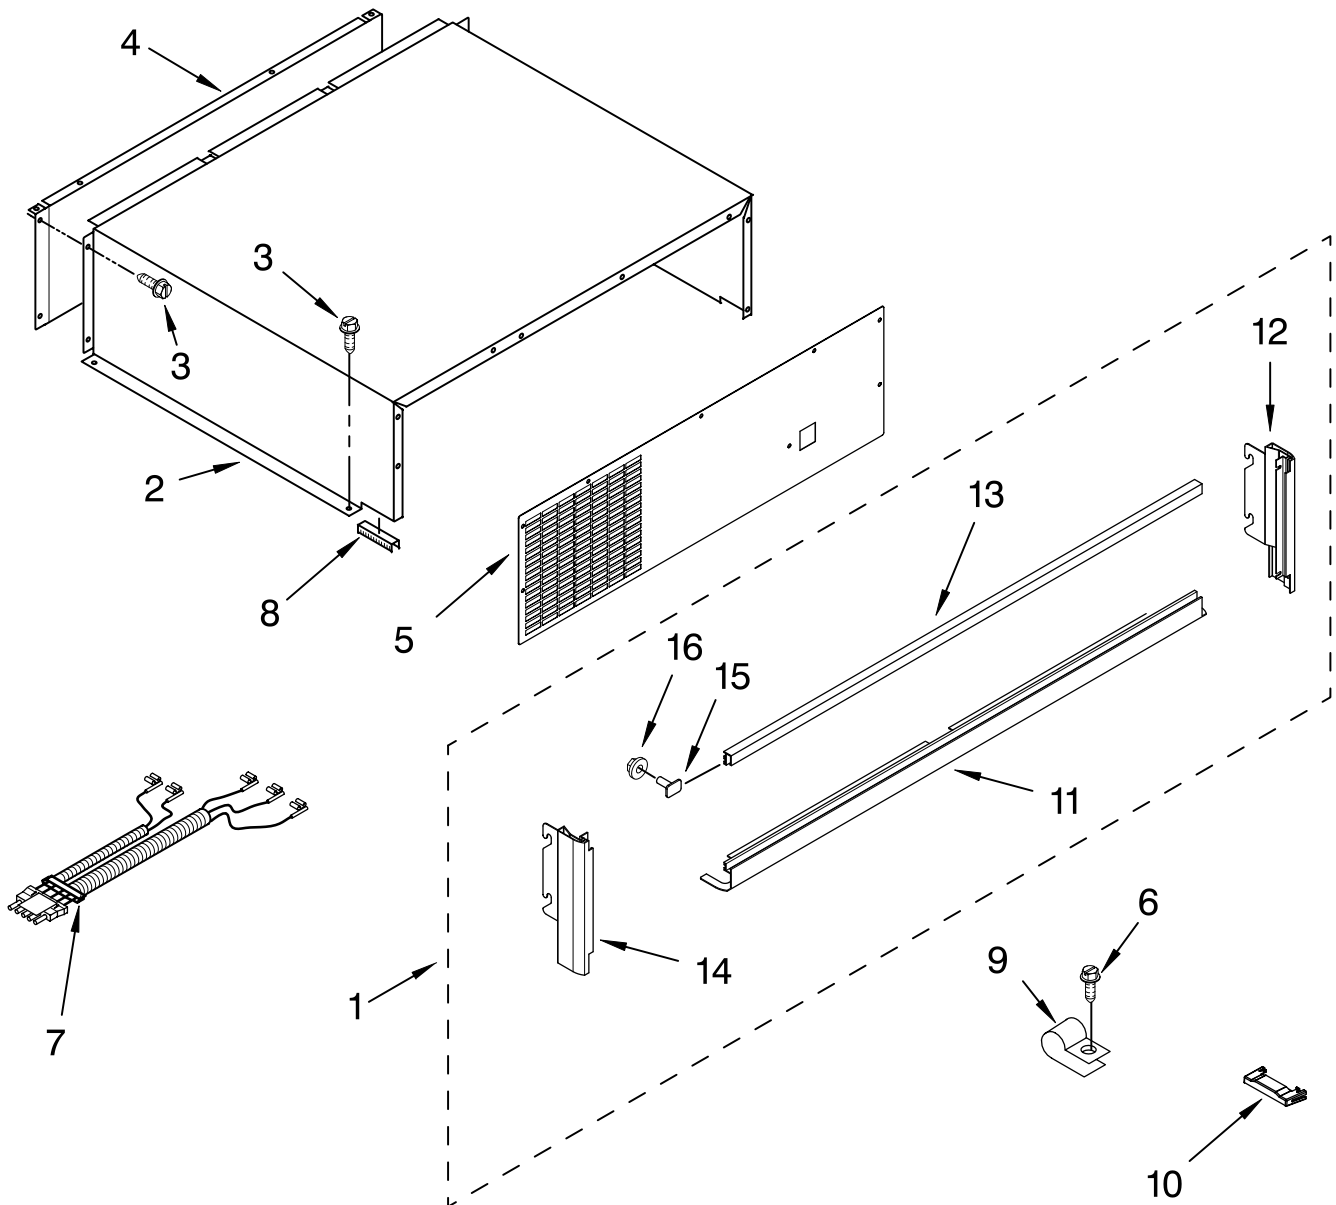

TOP GRILLE AND UNIT COVER PARTS

For Models: KSSO36QMB02, KSSO36QMX02
(Black) (Etched Aluminum)

Illus. No.	Part No.	DESCRIPTION
1	2259422B	Top Grille Assembly Black
	2259422X	Etched Aluminum
2	2259320	Cover, Unit
3	486194	Screw
4	2256466	Back Panel
5	2302974	Cover, Unit Front
6	487415	Screw
7	2187429	Wire Assembly RC/FC Light Switch
8	2215910	Grommet, Flexible
9	489348	Clamp

Illus. No.	Part No.	DESCRIPTION
10	2221297	Enclosure, Connector
11	2259434B	Trim-Grille, Bottom
	2259434X	Etched Aluminum
12	2259420B	Trim-Grille, Right Side
	2259420X	Etched Aluminum

Illus. No.	Part No.	DESCRIPTION
13	2259440B	Trim-Grille, Top Black
	2259440X	Etched Aluminum
14	2259421B	Trim-Grille, Left Side
	2259421X	Etched Aluminum
15	2003347	Screw
16	1161548	Nut

FOR ORDERING INFORMATION REFER TO PARTS PRICE LIST