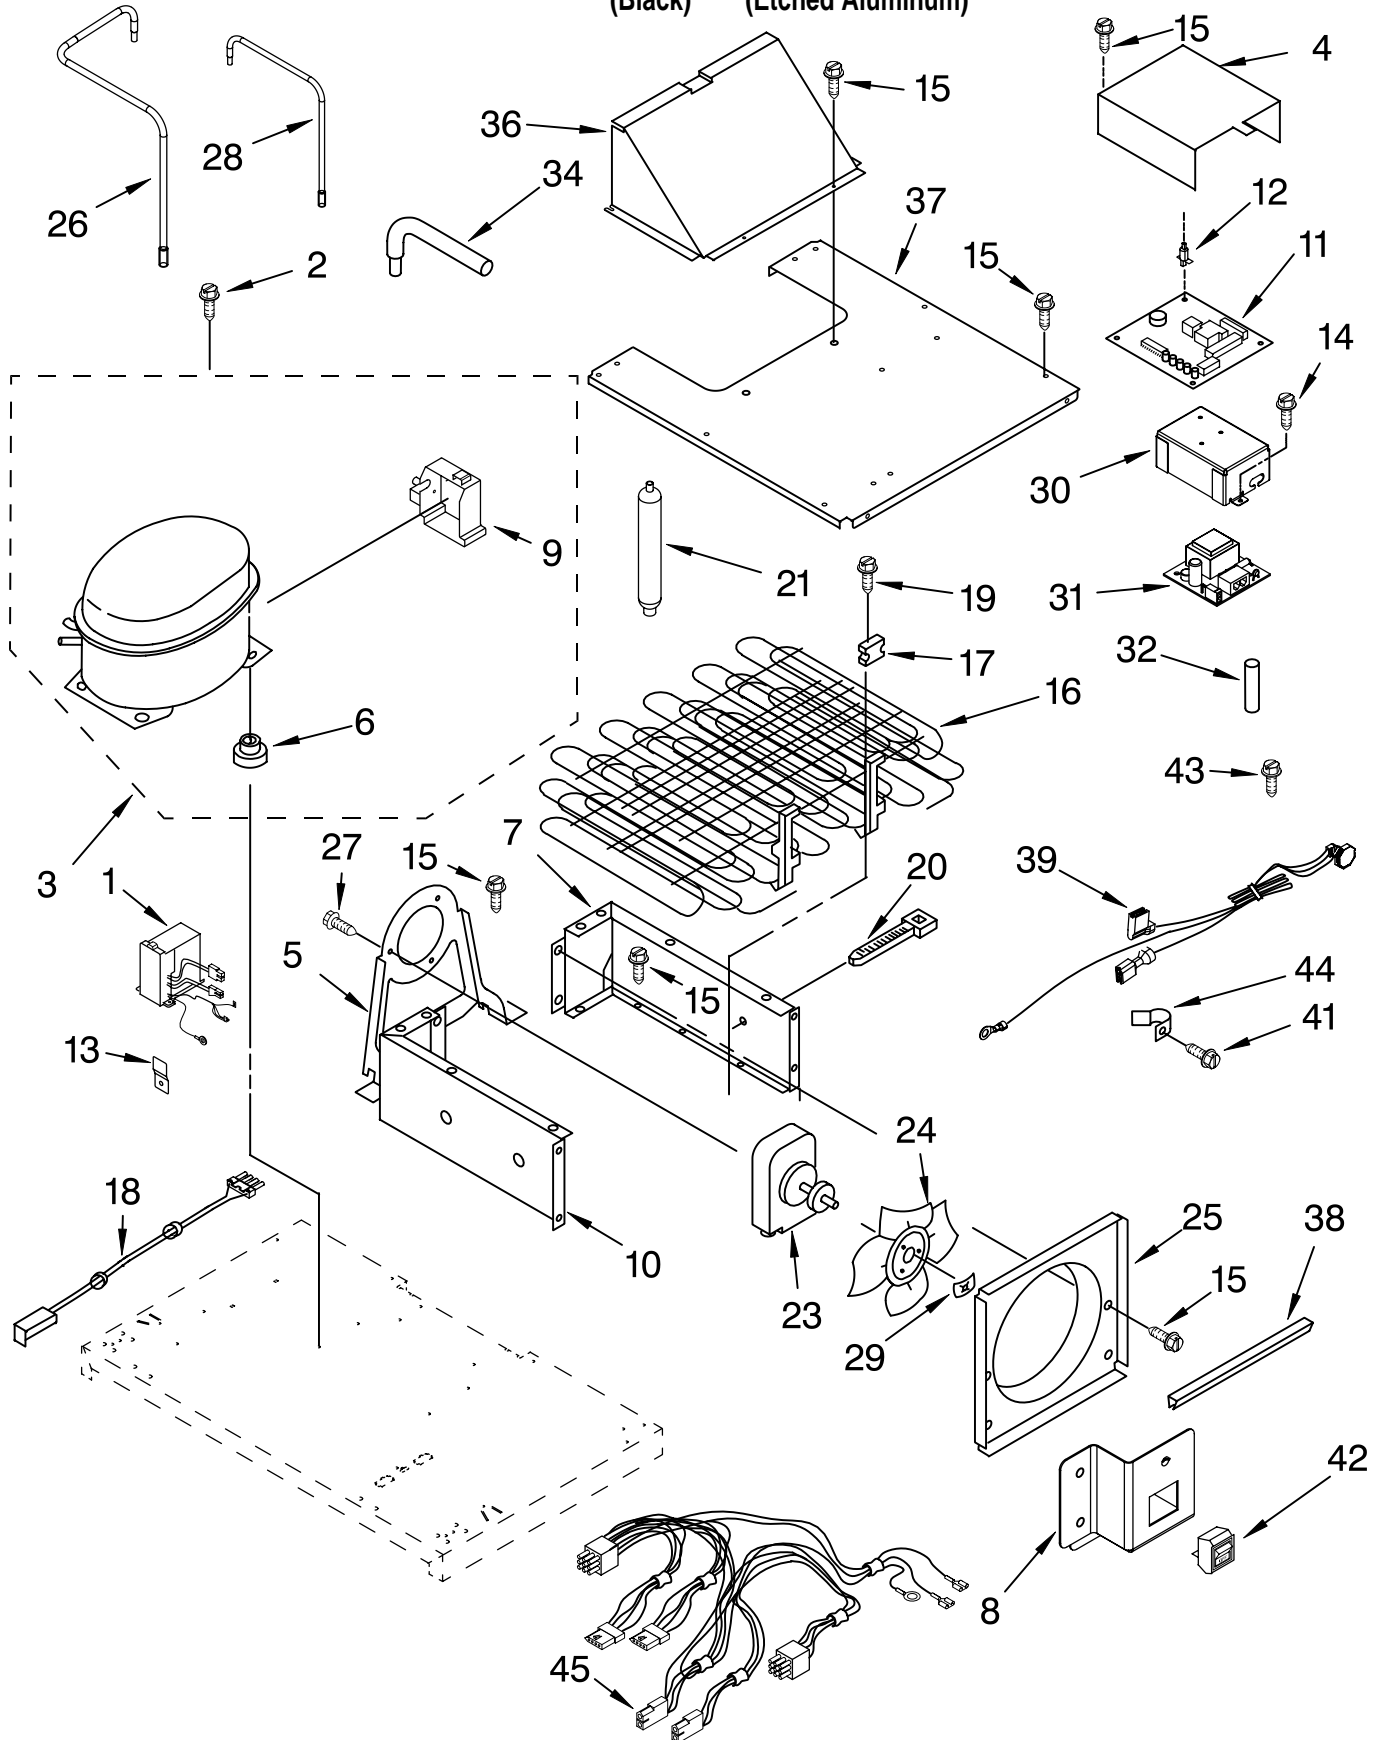

UPPER UNIT PARTS

For Models: KSSO36QMB02, KSSO36QMX02
(Black) (Etched Aluminum)

FOR ORDERING INFORMATION REFER TO PARTS PRICE LIST

UPPER UNIT PARTS

For Models: KSSO36QMB02, KSSO36QMX02
(Black) (Etched Aluminum)

Illus. No.	Part No.	DESCRIPTION
1	2306957	Inverter Box
2	489373	Screw, Compressor Mounting (4)
3	2302967	Compressor (Includes Items 6 & 9)(Also Order 876765 Tube Kit)
4	2257354	Housing, Control Board
5	2215641	Bracket, Fan Motor
6	1100826	Grommet, Mounting
7	2266803	Shroud, Condenser (Right)
8	2302969	Bracket, Switch
9	2215676	Terminal Cover
10	2302973	Shroud, Condenser (Left)
11	2307028	Control Board
12	2203075	Spacer (5)
13	2256328	Bracket, Inverter Box
14	8281149	Screw
15	1157158	Screw
16	2259307	Condenser
17	943447	Grommet (4)
18	2187629	Wire, Jumper
19	487522	Screw
20	2155774	Wire Tie

Illus. No.	Part No.	DESCRIPTION
21	2252363	Drier
23	2206036	Motor, Fan
24	2190685	Blade, Fan
25	2003169	Orifice, Fan
26	2300190	Tube, Drier Transition
27	8281160	Screw
28	2259301	Tube, Heat Loop Transition
29	486692	Speed Nut
30	2259349	Housing, Power Supply
31	2259350	Power Supply, Ingredient Care Center
32	2000645	Sleeve, Condenser
34	2194319	Process, Tube
36	2209495	Cover, Fan
37	2259092	Cover, Condenser
38	2307907	Grommet, Edge
39	2259197	Service Cord
41	486194	Screw
42	2266802	Switch, Power Disconnect
43	487294	Screw, Ground
44	549193	Clamp, Cord
45	2187900	Wiring Harness, Unit Compartment

Following Parts Not Illustrated and Optional Parts Not Included

978025	Valve, Access (1/4")
978026	Valve, Access (5/16")
978027	Valve, Access (3/8")
978028	Valve, Access (1/2")
978029	Valve, Access (5/8")
978030	Valve, Access (3/4")
876764	Valve, Access (3/16")

REFRIGERANT CHARGE

6.25 oz.
(R-134A)