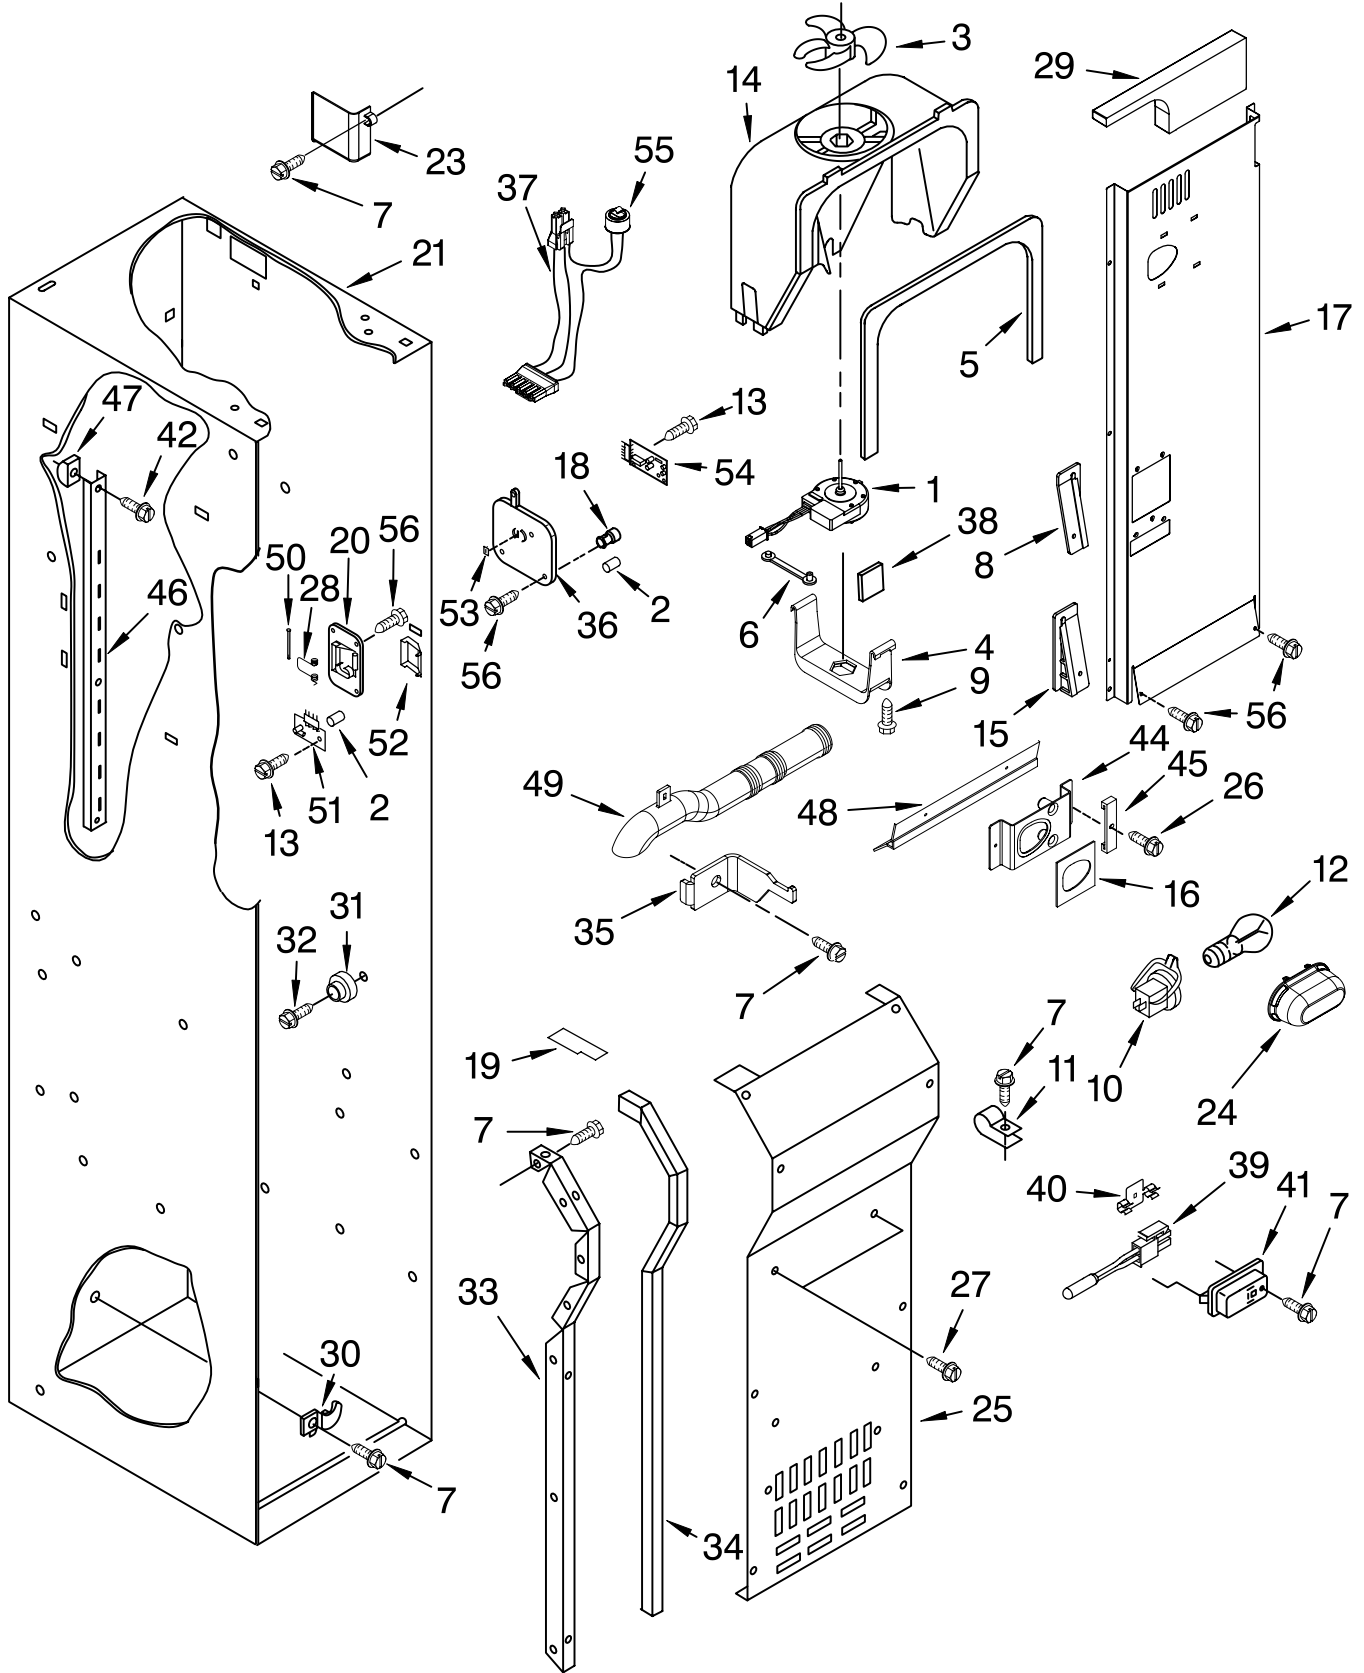

FREEZER LINER AND AIR FLOW PARTS

For Models: KSSO36QMB02, KSSO36QMX02
(Black) (Etched Aluminum)

FOR ORDERING INFORMATION REFER TO PARTS PRICE LIST

FREEZER LINER AND AIR FLOW PARTS

For Models: KSSO36QMB02, KSSO36QMX02
(Black) (Etched Aluminum)

Illus. No.	Part No.	DESCRIPTION	Illus. No.	Part No.	DESCRIPTION	Illus. No.	Part No.	DESCRIPTION
1	2259385	Fan Motor	21		Liner (Not A Serviceable Part)	37	2187673	Harness, Evap Fan (Includes Item 55)
2	2198665	Tube, P.C. Board	23	2259025	Cover, Air Outlet	38	2220241	Insulation (4)
3	2169142	Fan Blade	24	2259367	Light Shield	39	2188820	Thermistor
4	2223733	Retainer, Fan Motor	25	2314042	Cover, Evaporator	40	2209204	Clip, Thermistor
5	2302816	Gasket, Cover	26	489464	Screw	41	1116793	Cover, Thermistor
6	2223986	Grommet	27	487539	Screw	42	2006475	Screw
7	486194	Screw	28	2198635	Spring	44	2257571	Bracket, Light
8	2259464	Wedge, Air Duct	29	2309282	Deflector, Air Duct	45	2259446	Spacer, Light Bracket
9	488500	Screw, Ground	30	1112260	Support, Evaporator	46	2259032	Ladder, Shelf
10	2162085	Socket, Light (2)	31	2196483	Shelf, Stud (20)	47	2259397	Support, Screw
11	488937	Clamp, Nylon	32	8281158	Screw	48	2302849	Support, Air Duct
12	2255743	Light Bulb	33		Evaporator, Cover Rail	49	2302933	Tube, Vent
13	489214	Screw		2221107	Left Side	50	2198634	Pin
14	2182119	Scroll, Fan		2259355	Right Side	51	2220398	P.C. Board Emitter
15	2259465	Wedge, Air Duct	34	2220904	Gasket (2)	52	2198633	Flipper
16	2302777	Seal, Light Socket			Evaporator Cover	53	2255563	Slide, Icemaker Shut Off
17	2306045	Air Duct	35	2302925	Bracket, Vent Tube	54	2255114	P.C. Board, Receiver
18	2198643	Lens	36	2259493	Cover, Receiver	55	2306462	Defrost, Bi-Metal
19		Block, Fan Scroll				56	8281185	Screw
	2209481	Right						
	2209066	Left						
20	2215650	Cover, Emitter						

FOR ORDERING INFORMATION REFER TO PARTS PRICE LIST