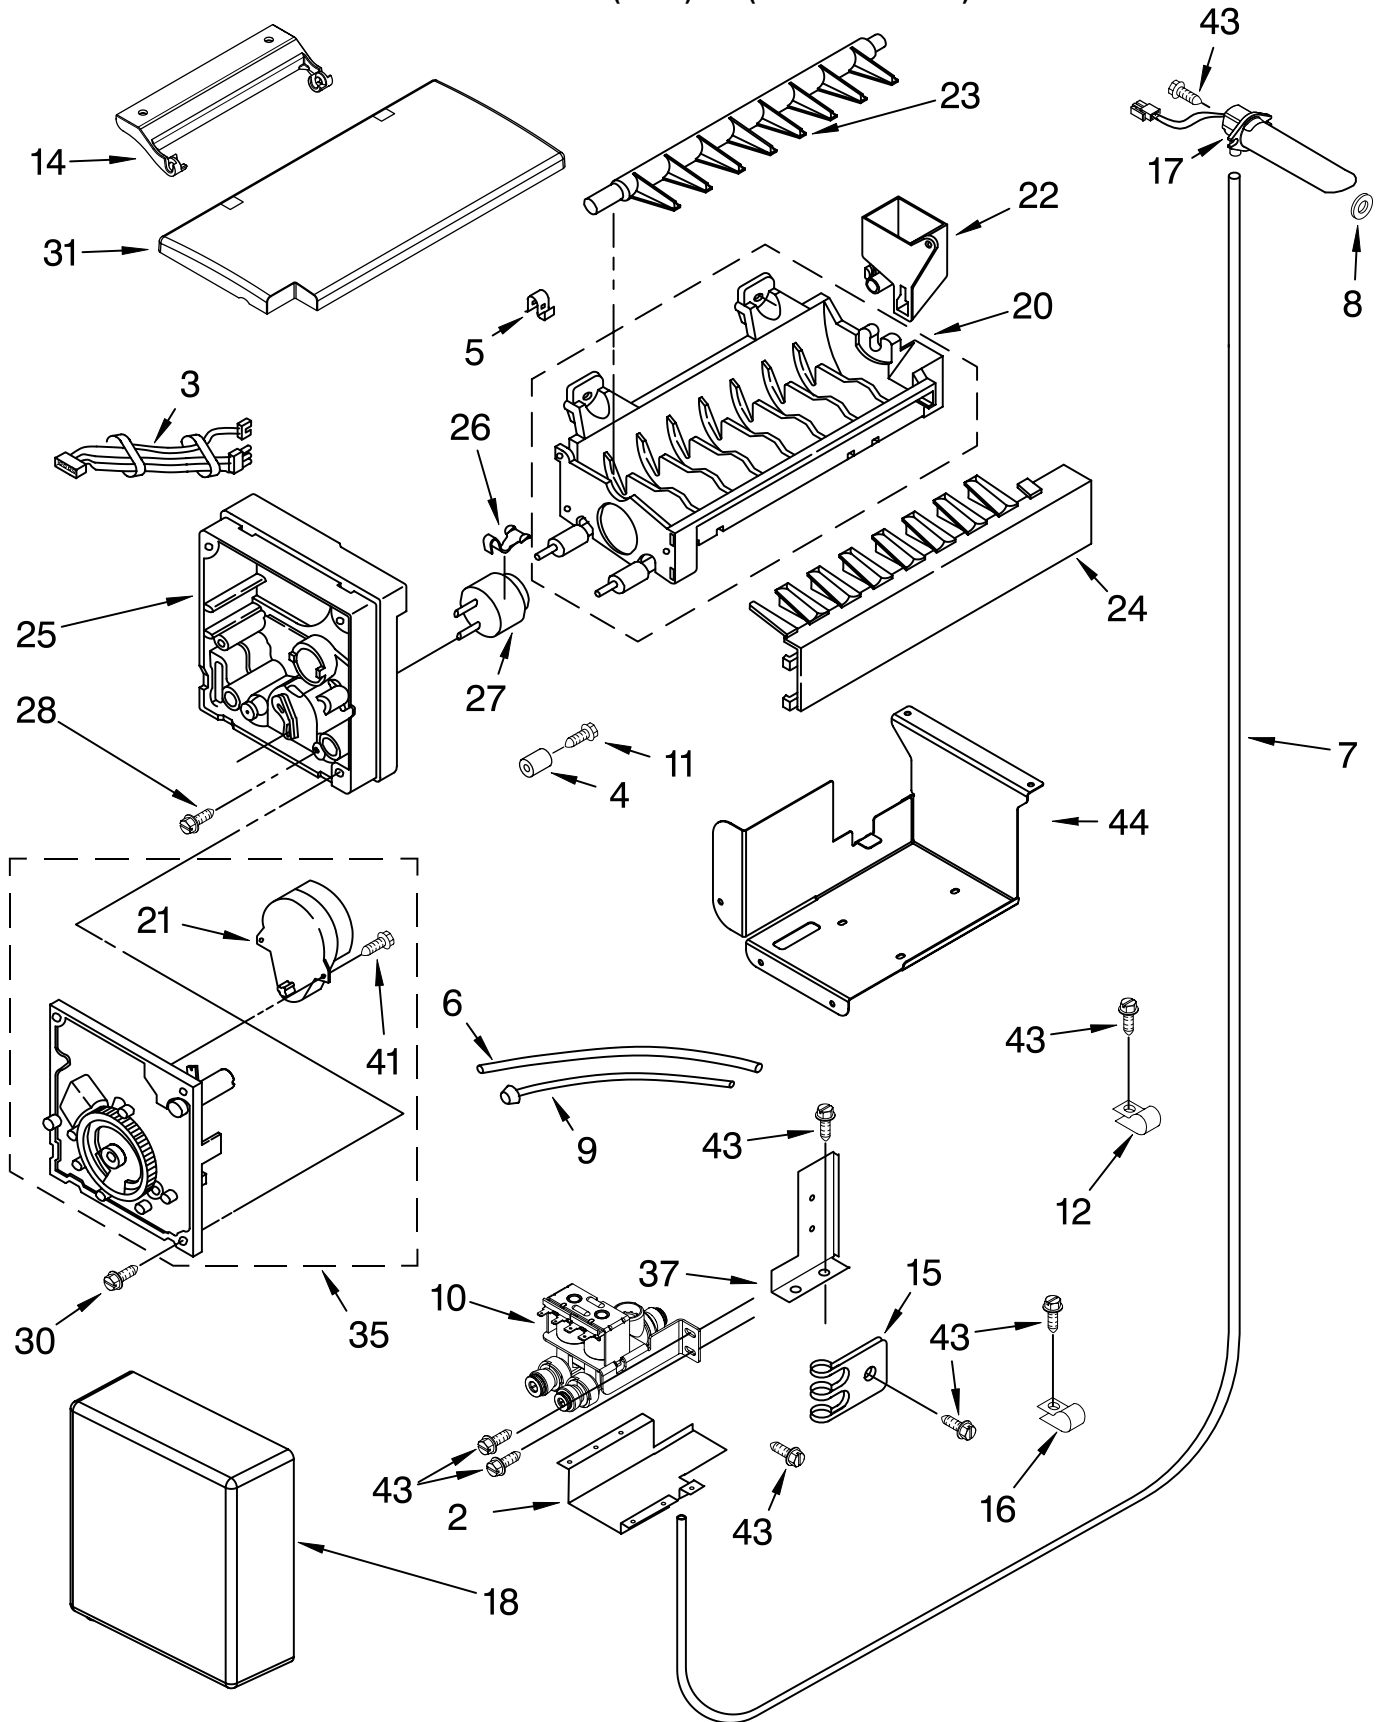

ICEMAKER PARTS

For Models: KSSO36QMB02, KSSO36QMX02
(Black) (Etched Aluminum)

FOR ORDERING INFORMATION REFER TO PARTS PRICE LIST

ICEMAKER PARTS

For Models: KSSO36QMB02, KSSO36QMX02
(Black) (Etched Aluminum)

Illus. No.	Part No.	DESCRIPTION	Illus. No.	Part No.	DESCRIPTION	Illus. No.	Part No.	DESCRIPTION
2	2300104	Cover-Bottom, Electrical	18	2257538	Cover	37	2306081	Water Valve Mounting Bracket
3	2187622	Wire Assembly, Icemaker	20	2212351	Mold & Heater (Also Order 542638 Silicone Grease)	41	489136	Screw (2)
4	2252354	Spacer				43	486194	Screw
5	628379	Clip, Fuse	21		Motor (Not Serviceable, Order Item 35)	44	2300167	Bracket, Icemaker Mounting
6	2214613	Tube, Filter Inlet				100	2306089	Complete Icemaker Assembly
7	2316756	Water Inlet Tube Assembly	22	628356	Cup-Water Fill	Following Parts Not Illustrated (Optional Parts Only)		
8	2302758	Seal Gasket	23	2212320	Ejector			
9	2302719	Tube, Filter Outlet	24	2212318	Ice Striper	2220864		Front Panel Kit (White)
10	2307811	Valve, Solenoid	25	2194712	Support	2220867		Front Panel Kit (Black)
11	489474	Screw	26	627796	Retainer Thermostat (2)	2220873		Front Panel Kit (Stainless Steel)
12	2221070	Clamp, Tube	27	627985	Thermostat (Also Order 542639 Cement Alumilastic)	978849		Static Cleaner, Black Panel
14	2198641	Bracket, Icemaker Cover				2258232		Ice Container Assembly
15	2208136	Clamp, Nylon Valve	28	489136	Screw			
16	488937	Clamp Tube	30	489276	Screw			
17	2259417	Tube, Water Inlet	31	2317039	Cover, Icemaker Module Assembly (Includes Items 21 & 41)			
			35	626680	Module Assembly (Includes Items 21 & 41)