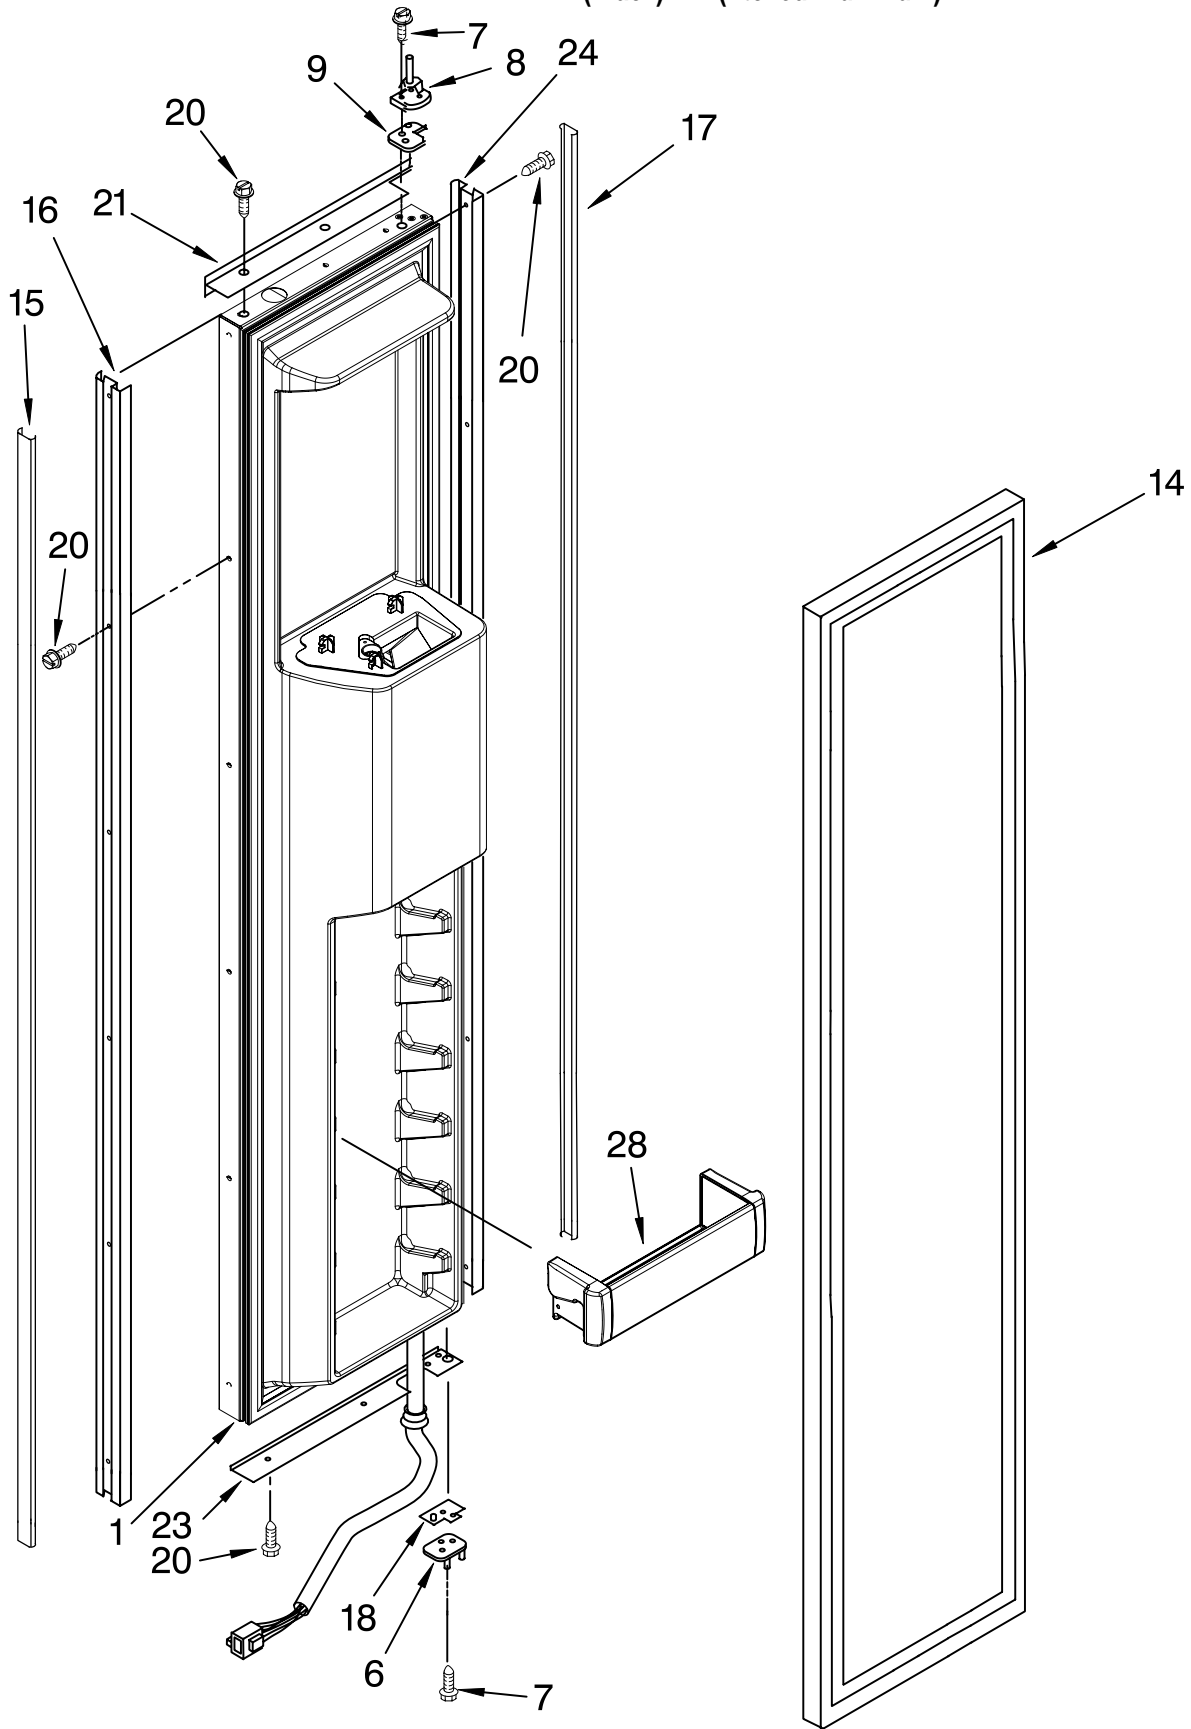

REFRIGERATOR DOOR PARTS

For Models: KSSO36QMB02, KSSO36QMX02
(Black) (Etched Aluminum)

Illus. No.	Part No.	DESCRIPTION	Illus. No.	Part No.	DESCRIPTION	Illus. No.	Part No.	DESCRIPTION
1	2252329	Refrigerator Door Panel (Includes Item #9)	12		Cover, Screw (Handle Side)	18		Trim, Door (Hinge Side)
				2259365B	Black		2257686B	Black
				2259365X	Etched Aluminum		2257686X	Etched Aluminum
3	2266854	Hinge Assembly, Top	13	2257637	Door, Spacer Bottom	19		Trim (Bottom)
4	2256381	Spacer-Door, Top	15		Screw, 8-15 x .500		2215993B	Black
5	489282	Screw		8281252	Black		2215993	Etched Aluminum
6	2302878	Hinge Assembly, Bottom		8281250	Stainless Steel	21		End Cap
7	2222795	Rail, Lid	16		Trim, Door (Top)		2222919	Right Side
8	2222981	Gasket, Utility Bin		2005839	Black		2222920	Left Side
9	2222810	Door Gasket, Magnetic		2005010	Etched Aluminum	25	2222921	Bin, Utility Center
11		Trim, Door (Handle Side)	17		Cover, Screw (Hinge Side)	26	2222924	Door, Utility Bin
	2259040B	Black		2259448B	Black	27	2222772	Door Shelf
	2259040X	Etched Aluminum		2259448X	Etched Aluminum	28	2165792	Butter Tray
						30	2222769	Shelf, Gallon Door

FREEZER DOOR PARTS

For Models: KSSO36QMB02, KSSO36QMX02
(Black) (Etched Aluminum)

FOR ORDERING INFORMATION REFER TO PARTS PRICE LIST