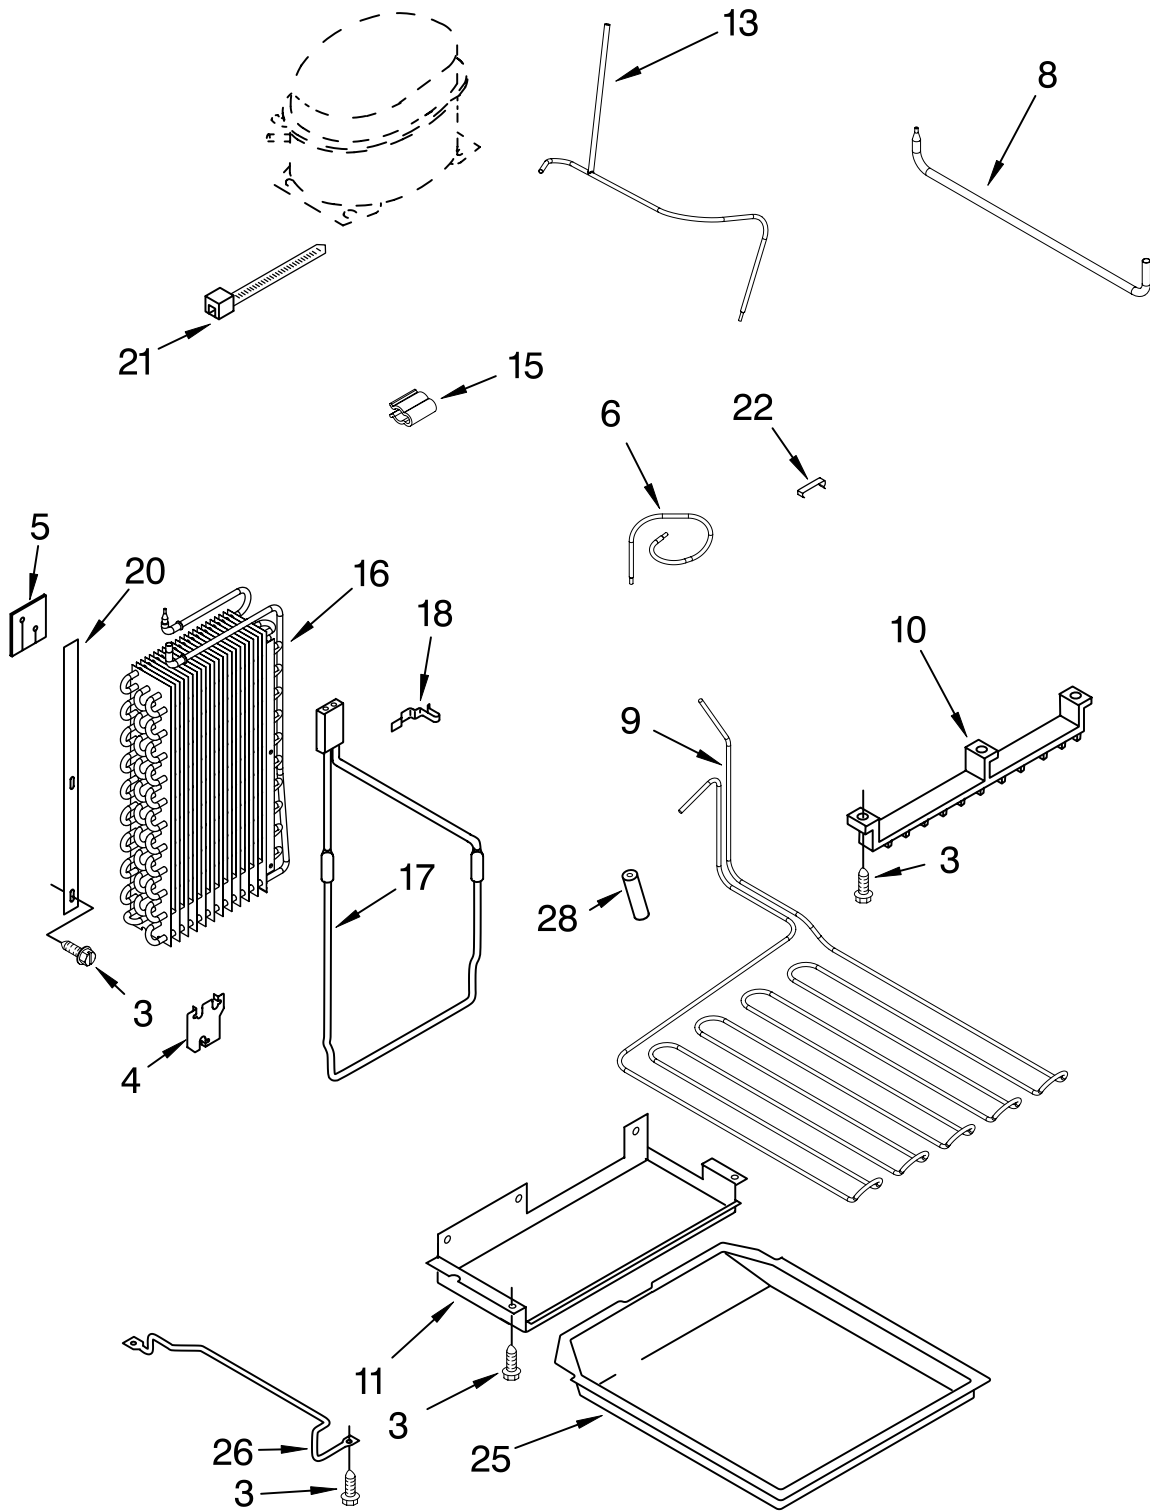

LOWER UNIT AND TUBE PARTS

For Models: KSSO36QMB02, KSSO36QMX02
(Black) (Etched Aluminum)

FOR ORDERING INFORMATION REFER TO PARTS PRICE LIST

LOWER UNIT AND TUBE PARTS

For Models: KSSO36QMB02, KSSO36QMX02
(Black) (Etched Aluminum)

Illus.	Part	
No.	No.	DESCRIPTION
3	486194	Screw
4	2215508	Bracket
5	2302929	Side Support
6	2259303	Suction Tube
8	2259304	Tube, Connect (Drier/Restrictor)
9	2259329	Heater, Drain Pan
10	2209450	Hanger, Heater
11	2005908	Shield, Drain Pan
13	2259352	Tube, Discharge
15	9791833	Clip, Thermistor
16	2306092	Evaporator
17	2306387	Heater, Defrost
18	1113048	Clamp, Heater (2)
20	2220832	Gasket, Evaporator
21	2155774	Wire Tie
22	2215691	Clip, Heat Exchanger
25	2001264	Drain Pan
26		Bracket, Drain Pan
	1113206	Left
	1113207	Right
28	2215648	Damper, Heater

FOR ORDERING INFORMATION REFER TO PARTS PRICE LIST