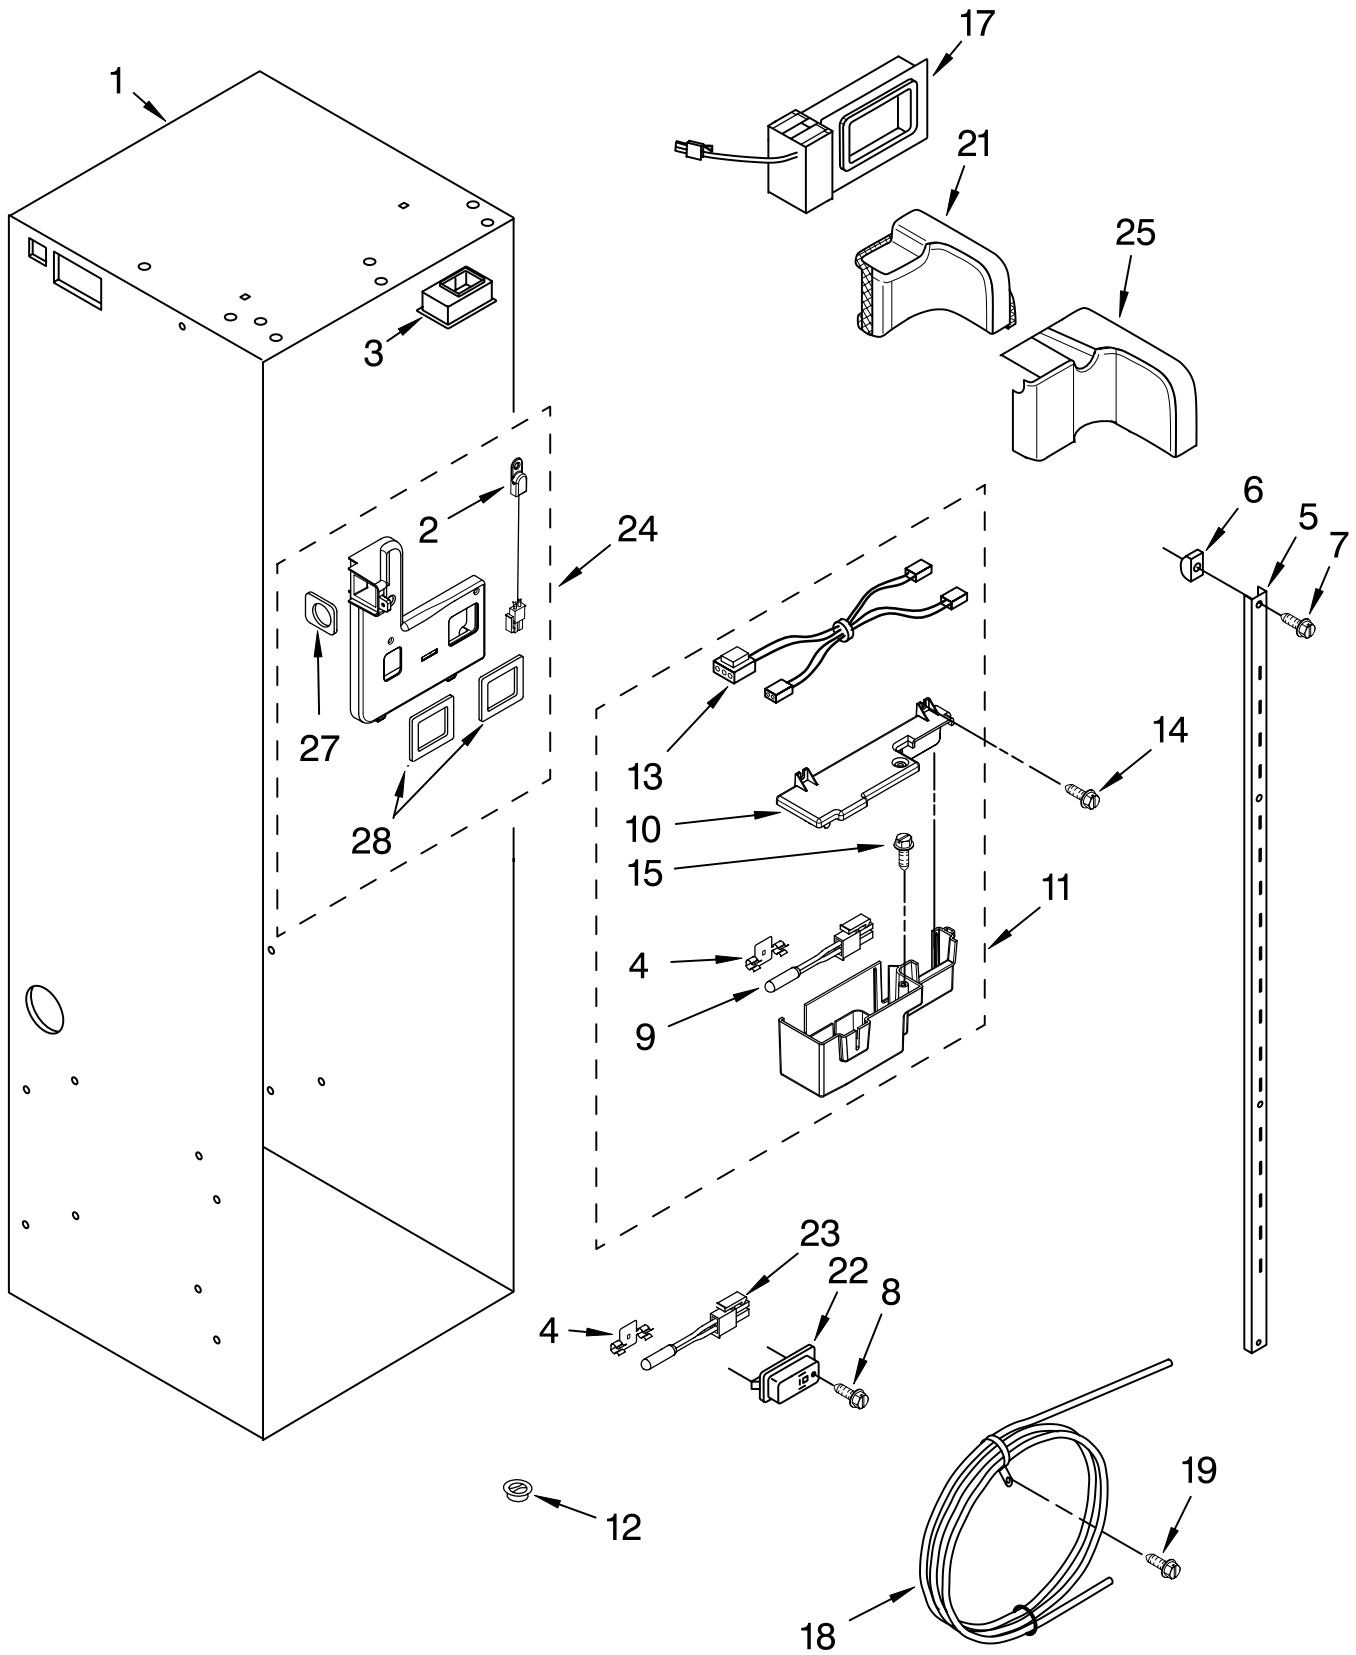

REFRIGERATOR LINER PARTS

For Models: KSSO36QMB02, KSSO36QMX02
(Black) (Etched Aluminum)

FOR ORDERING INFORMATION REFER TO PARTS PRICE LIST

REFRIGERATOR LINER PARTS

For Models: KSSO36QMB02, KSSO36QMX02
(Black) (Etched Aluminum)

Illus. No.	Part No.	DESCRIPTION
1		Liner (Not A Serviceable Part)
2	2306010	Thermistor
3	2208970	Air Duct
4	2209204	Clip, Thermistor
5	2259077	Ladder, Shelf (2)
6	520965	Screw Support, Ladder (8)
7	2006475	Screw
8	487539	Screw
9	2302937	Thermistor
10	2302986	Lid, Control Baffle
11	2302987	Baffle, Control Assembly
12	2171846	Release Valve
13	2187619	Jumper, Air Baffle
14	488357	Screw
15	486194	Screw
17	2221296	Air Baffle Assembly
18	2209687	Reservoir
19	488280	Screw
21	2309222	Diffuser Assembly
22	1116793	Cover, Thermistor
23	2188820	Thermistor
24	2302992	Spacer, Air- Baffle
25	2309087	Cover, Diffuser
27	2259412	Seal, Air Duct (Round Hole)
28	2259398	Seal, Air Duct (Square Hole)

FOR ORDERING INFORMATION REFER TO PARTS PRICE LIST