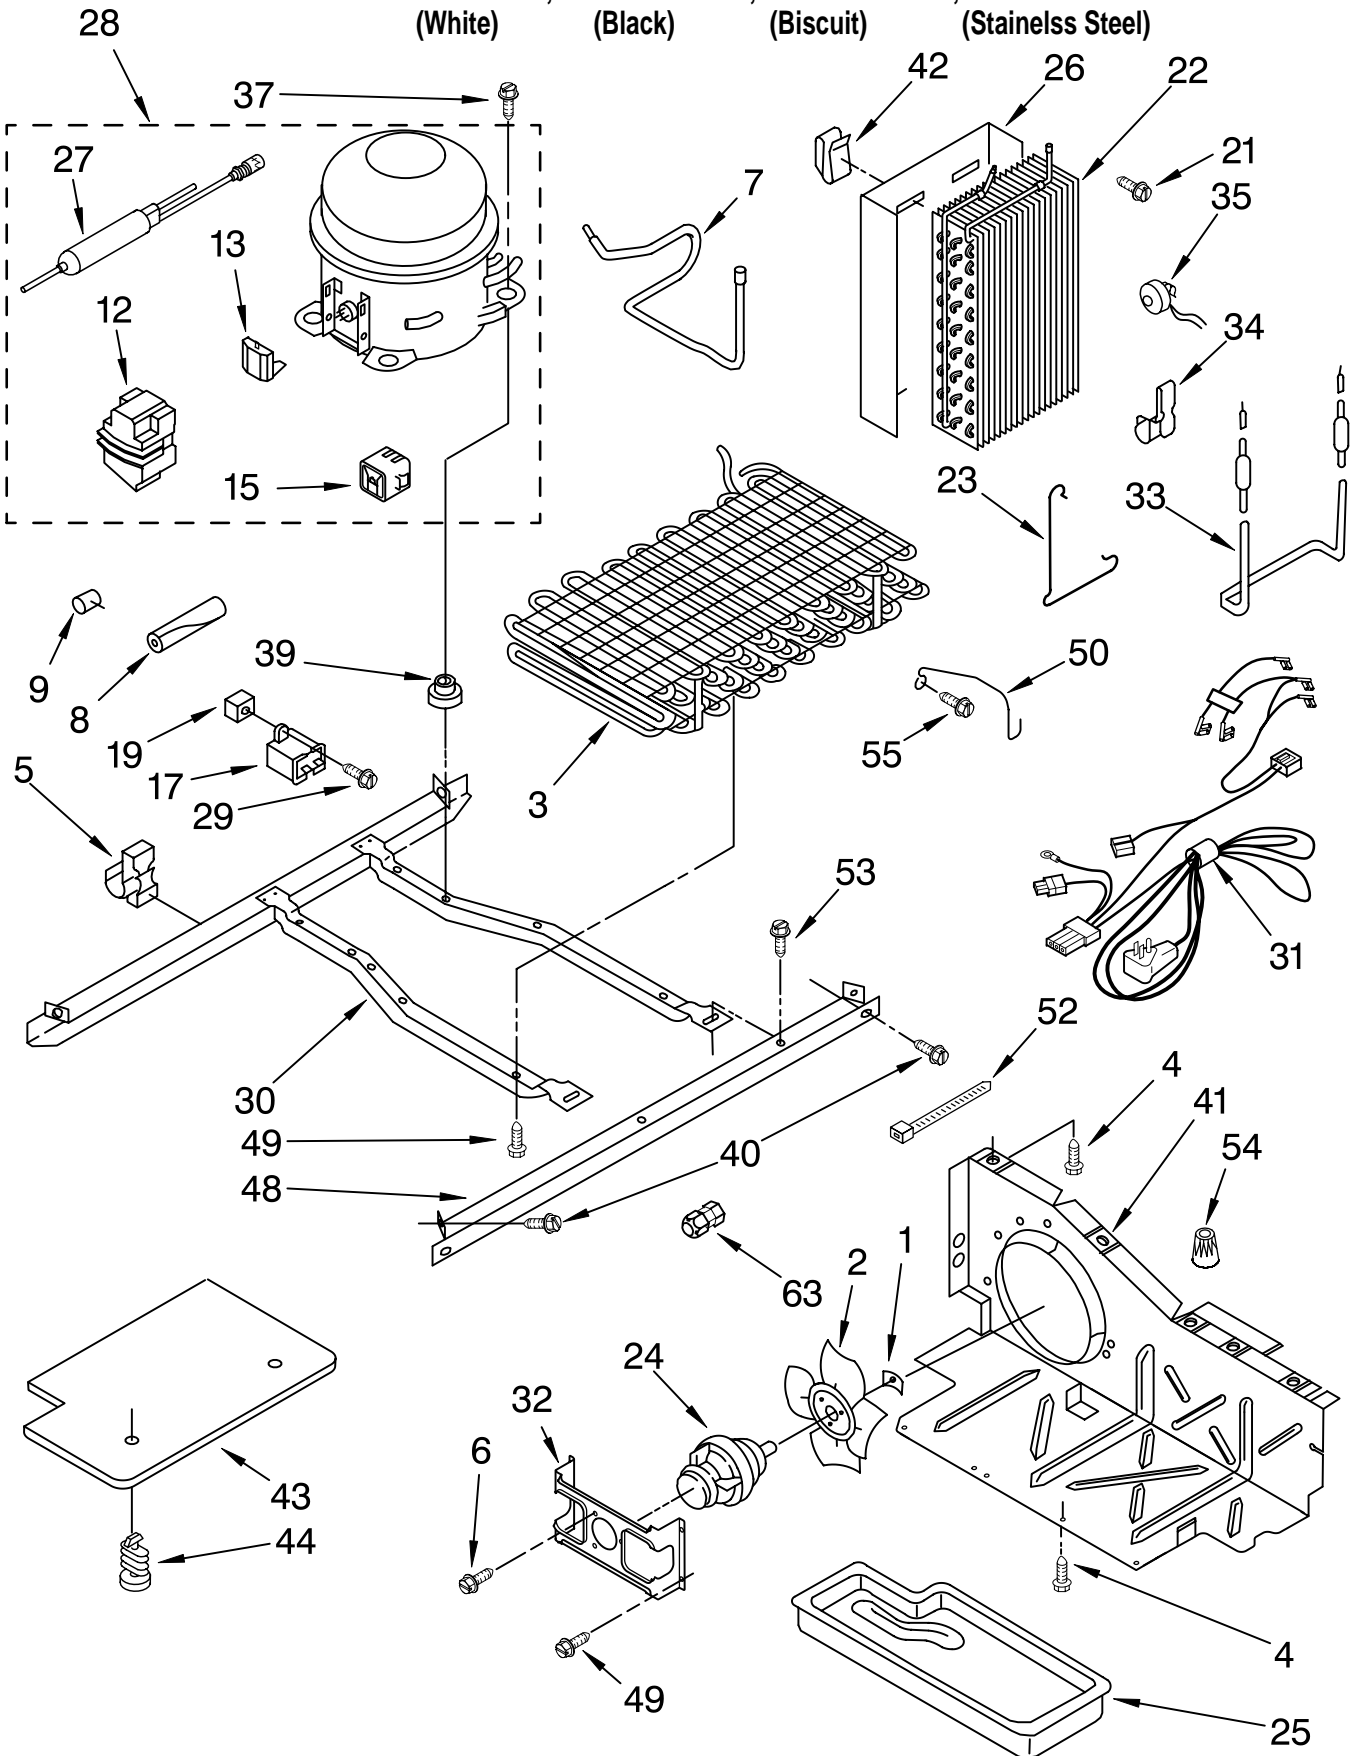

UNIT PARTS

For Models: KRSR25CHWH00, KRSR25CHBL00, KRSR25CHBT00, KRSR25CHSS00
(White) (Black) (Biscuit) (Stainless Steel)

FOR ORDERING INFORMATION REFER TO PARTS PRICE LIST