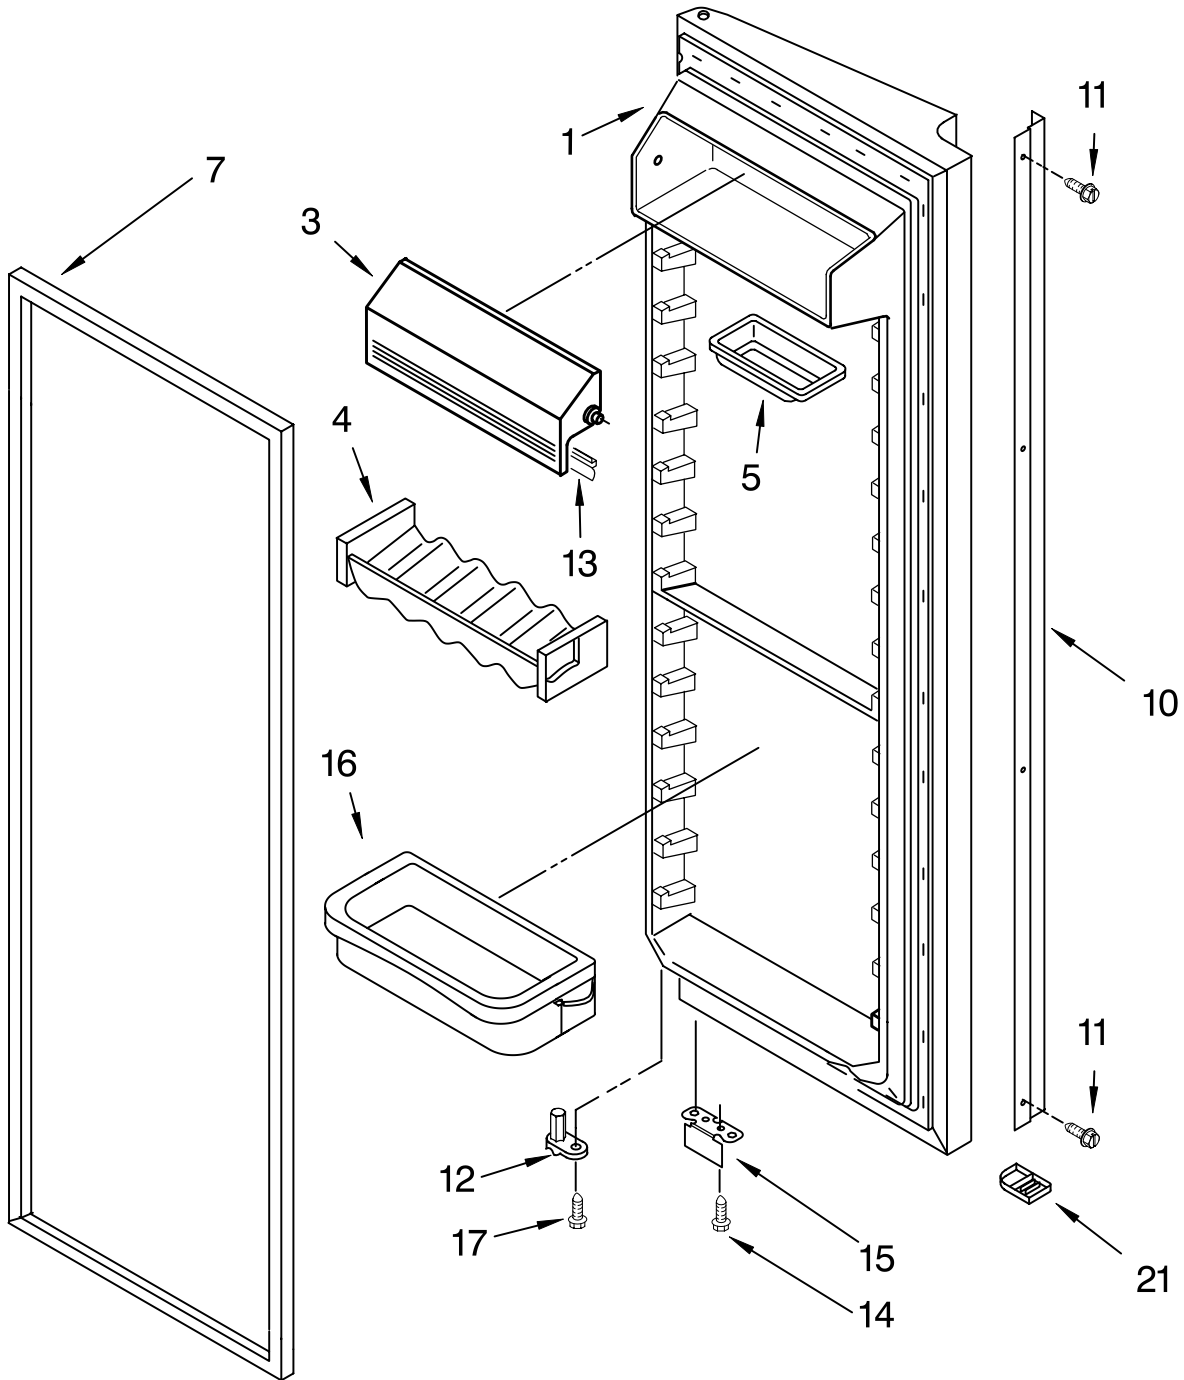

REFRIGERATOR DOOR PARTS

For Models: KRSR25CHWH00, KRSR25CHBL00, KRSR25CHBT00, KRSR25CHSS00
(White) (Black) (Biscuit) (Stainless Steel)

FOR ORDERING INFORMATION REFER TO PARTS PRICE LIST

REFRIGERATOR DOOR PARTS

For Models: KRSR25CHWH00, KRSR25CHBL00, KRSR25CHBT00, KRSR25CHSS00
(White) (Black) (Biscuit) (Stainelss Steel)

Illus. No.	Part No.	DESCRIPTION
1		Refrigerator Door (Includes #7)
	2207183W	White
	2207183B	Black
	2207183T	Biscuit
	2207183S	Stainless Steel
3	2182399	Door, Compartment
4	2193409	Holder, Beverage
5	2165792	Butter Dish
7		Door Gasket, Magnetic
	2159075	Mist Beige
	2159083	Black
10		Handle
	2207112W	White
	2207112B	Black
	2207112T	Biscuit
	2207112S	Stainless Steel
11	3400898	Screw
12	2182178	Door Closer, Upper Cam
13	2159124	Gasket
14	489420	Screw
15	2200082	Bracket, Door Stop
16	2205821	Shelf Bin (4)
17	3400012	Screw
21		Endcap, Handle
	2207111W	White
	2207111B	Black
	2207111T	Biscuit