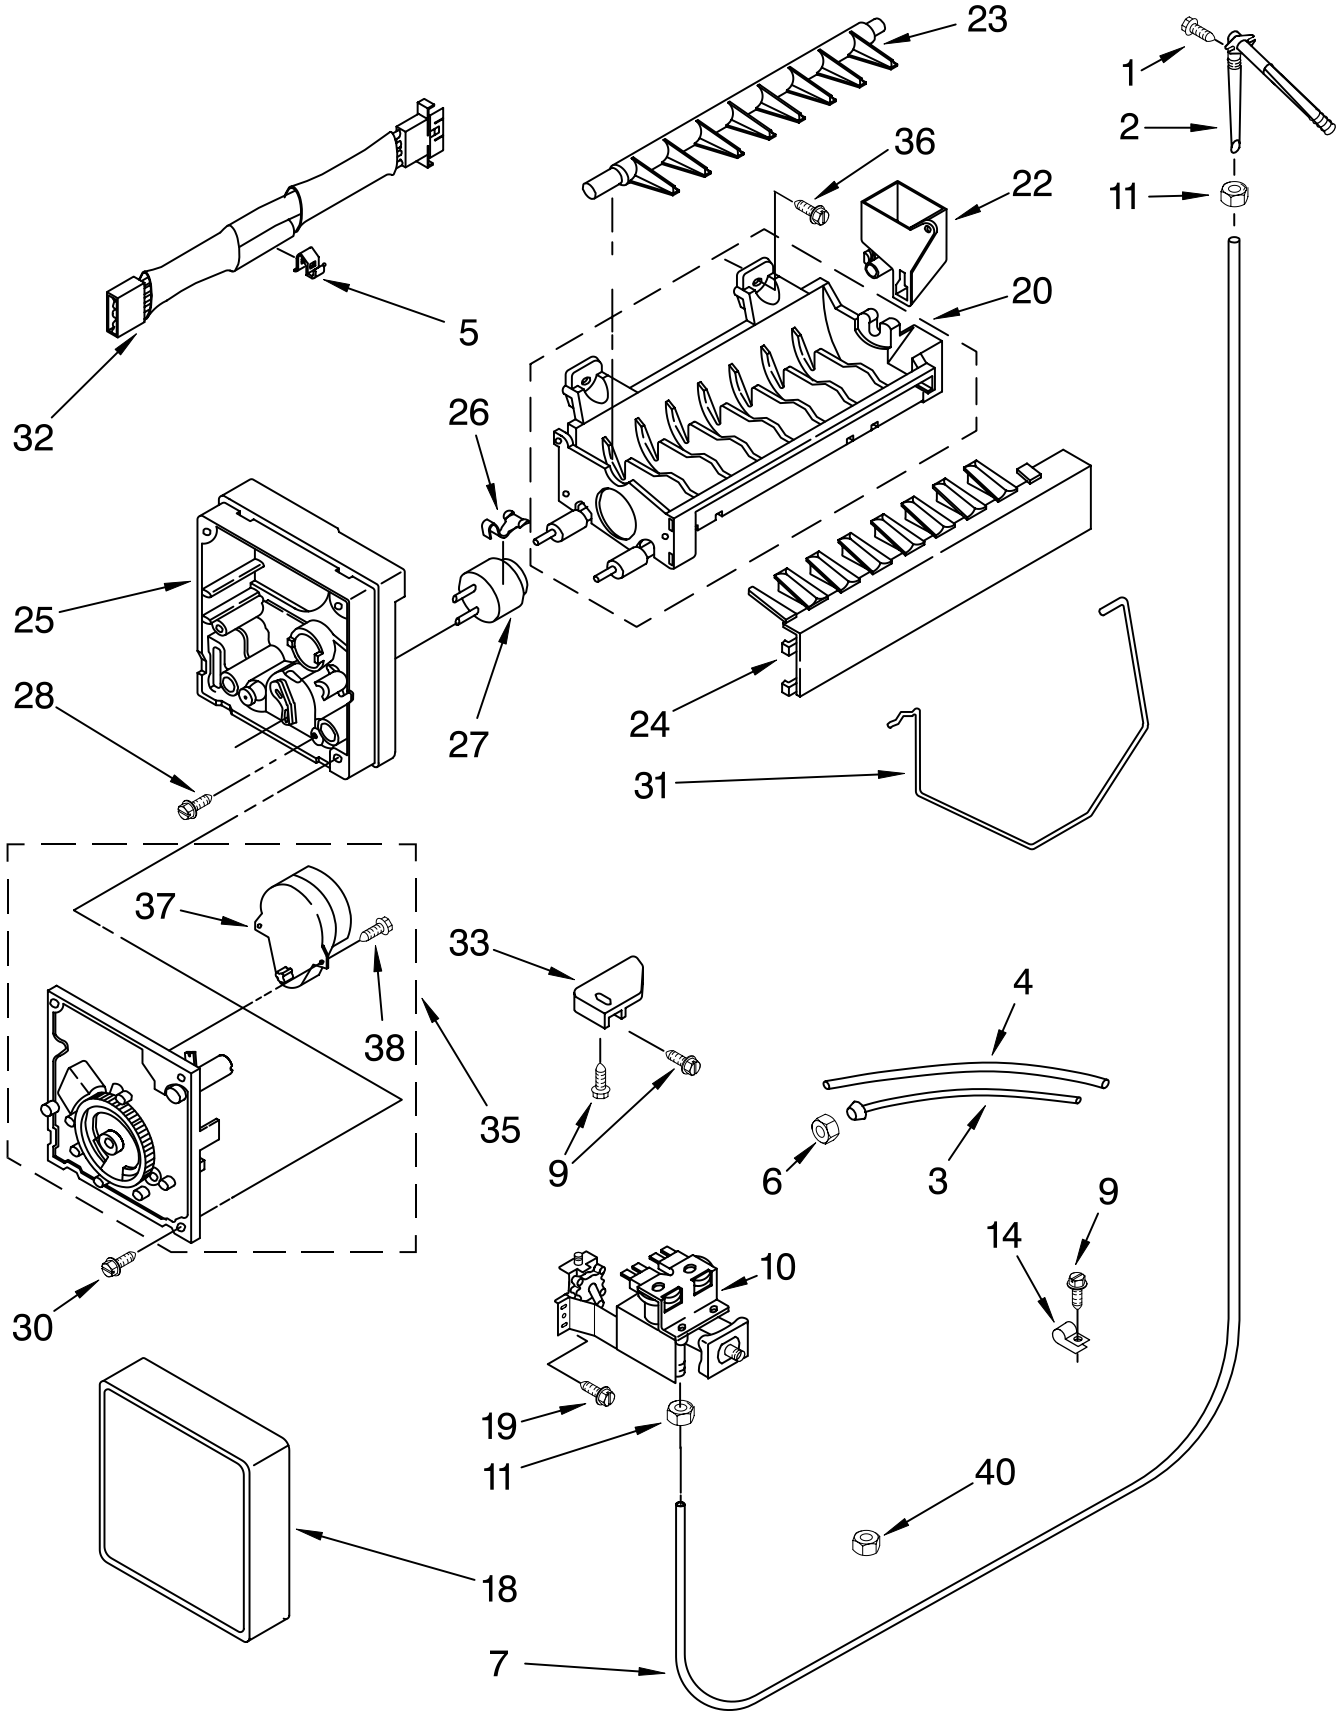

ICEMAKER PARTS

For Models: KRSR25CHWH00, KRSR25CHBL00, KRSR25CHBT00, KRSR25CHSS00
(White) (Black) (Biscuit) (Stainless Steel)

FOR ORDERING INFORMATION REFER TO PARTS PRICE LIST

ICEMAKER PARTS

For Models: KSRS25CHWH00, KSRS25CHBL00, KSRS25CHBT00, KSRS25CHSS00

(White)

(Black)

(Biscuit)

(Stainelss Steel)

Illus. No.	Part No.	DESCRIPTION
1	489084	Screw
2	2196157	Fitting, Water Tube
3	2186493	Tube, Filter Outlet
4	2186492	Tube, Filter Inlet
5	628379	Clip, Fuse
6	2200083	Nut, Compression
7	2181940	Tube, Water
9	489478	Screw
10	2205762	Valve, Solenoid
11	627018	Nut, Compression
14	489385	Tube Clamp
18	2174155	Cover
19	488649	Screw
20	628228	Mold & Heater Assembly (Also Order 542638
22	628356	Cup, Water Fill
23	2194711	Ejector
24	2182124	Ice Striper
25	2194712	Support
26	627796	Retainer, Thermostat
27	628397	Thermostat (Also Order 542369 Cement Alumilastic)
28	489322	Screw
30	489276	Screw
31	2171593	Shut Off Arm
32	628256	Harness, Wiring
33	628320	Bracket
35	628399	Module Assembly (Includes Items 37 & 38)
36	488208	Screw
37	628398	Motor
38	489136	Screw
40	1129179	Nut, Compression
100	4317943	Complete Icemaker Assembly