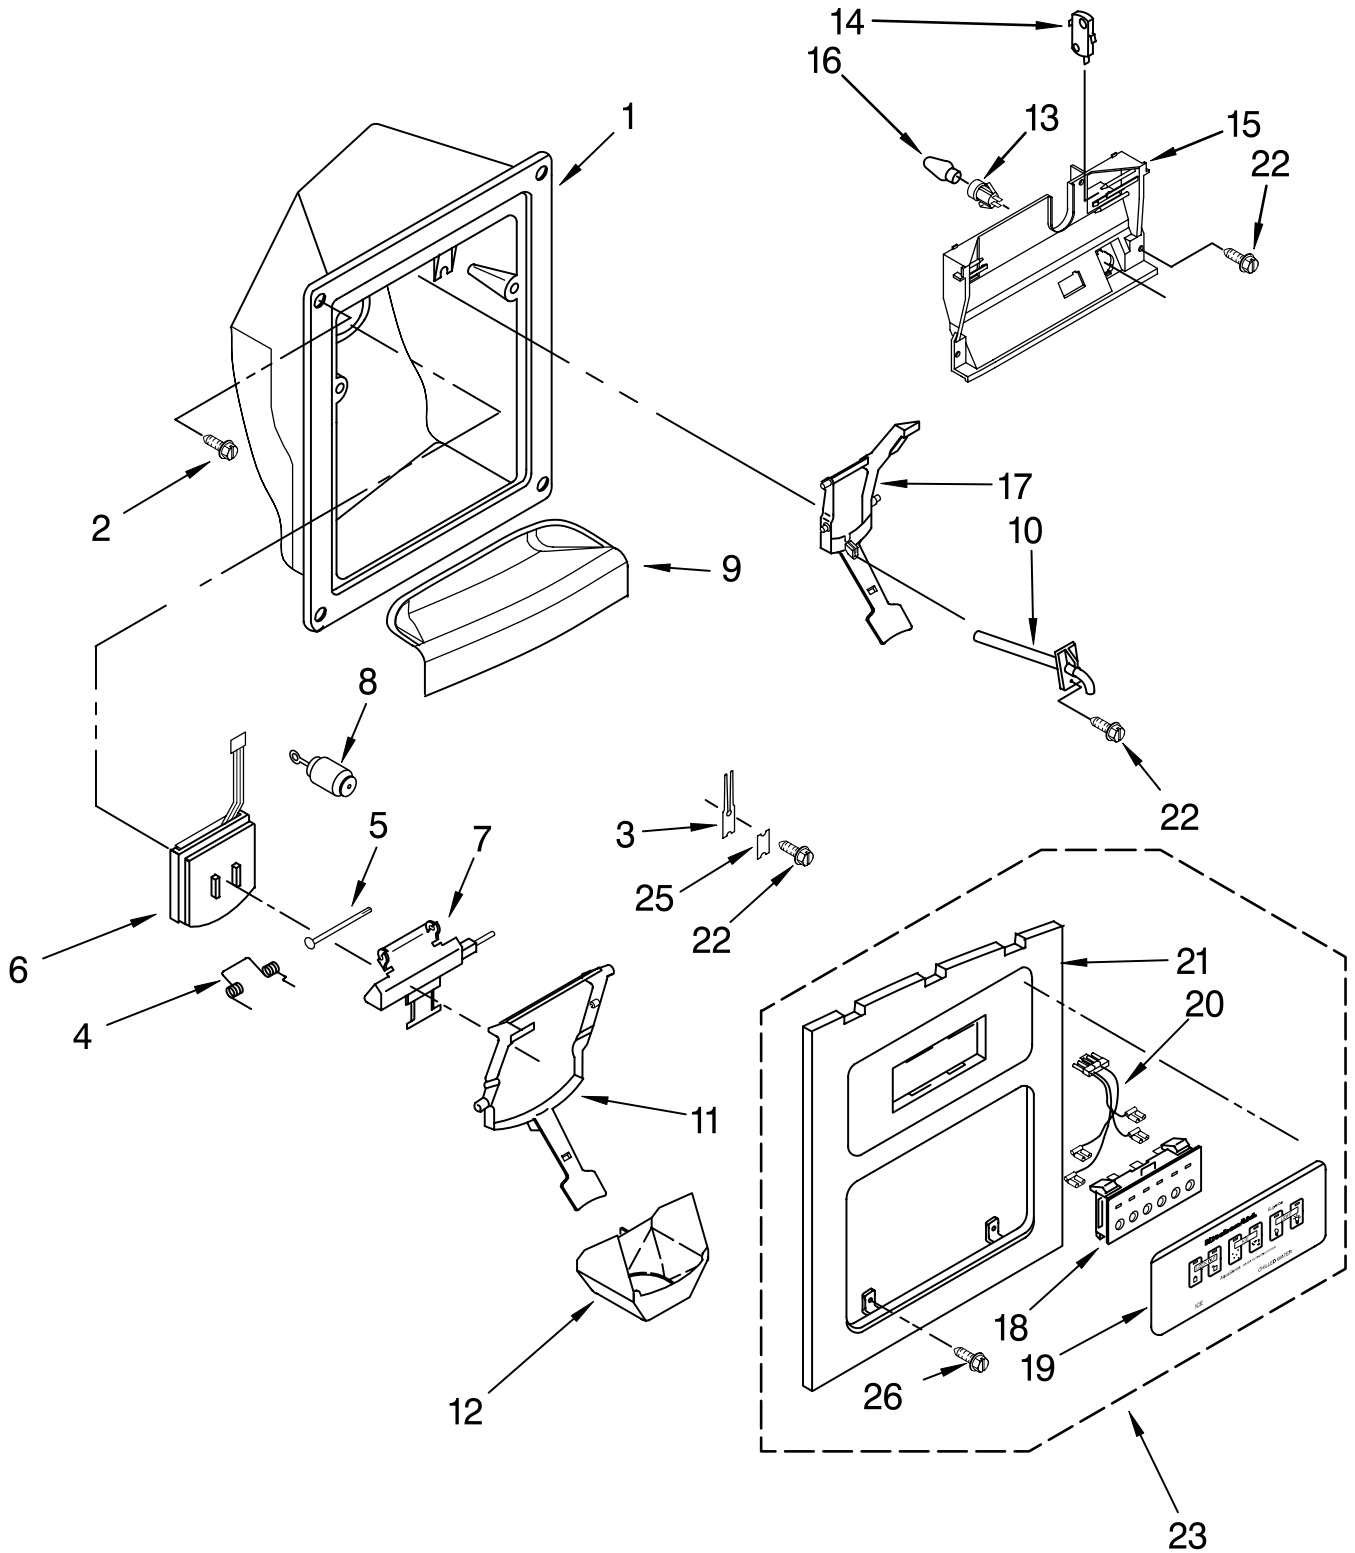

DISPENSER FRONT PARTS

For Models: KRSR25CHWH00, KRSR25CHBL00, KRSR25CHBT00, KRSR25CHSS00
(White) (Black) (Biscuit) (Stainless Steel)

FOR ORDERING INFORMATION REFER TO PARTS PRICE LIST

DISPENSER FRONT PARTS

For Models: KRSR25CHWH00, KRSR25CHBL00, KRSR25CHBT00, KRSR25CHSS00

(White)   (Black)   (Biscuit)   (Stainelss Steel)

Illus. No.	Part No.	DESCRIPTION
1		Housing, Dispenser (Not Serviced)
2	489000	Screw
3	2194719	Retainer, Levers
4	2180209	Spring, Torsion
5	2196195	Pin
6	2180352	Door, Ice
7	2206423	Door Mechanism Assembly
8	2205686	Mechanism Delay
9		Grille, Overflow
	2207109W	White
	2207109B	Black
	2207109T	Biscuit
10	2180225	Water Fitting Assembly (Includes Water Tube)
11		Lever, Ice Dispenser
	2180259	White (White Shadow Pad)
	2180261	Black (Storm Grey Pad)
	2186850	Biscuit (Almond Shadow Pad)
12	2180224	Guide, Ice
13	2180200	Lamp Holder
14	2162361	Switch (4)
15	2183771	Bracket, Control
16	3406124	Bulb, Light
17		Lever, Water Dispenser
	2180268	White (White Shadow Pad)
	2180270	Black (Storm Grey Pad)
	2186852	Biscuit (Almond Shadow Pad)
18	2180236	Switch Assembly (Also Order Item #19)
19		Overlay, Front Cover
	2207187W	White
	2207187B	Black
	2207187T	Biscuit
20	2196199	Wire Assembly
21		Front Cover, Housing (Not Available, Order #23)
22	489000	Screw
23		Front Cover Assembly (Includes Items 18, 19, 20 & 21)
	2207186W	White
	2207186B	Black
	2207186T	Biscuit
25	2195051	Strain Relief
26	3400065	Screw

FOR ORDERING INFORMATION REFER TO PARTS PRICE LIST