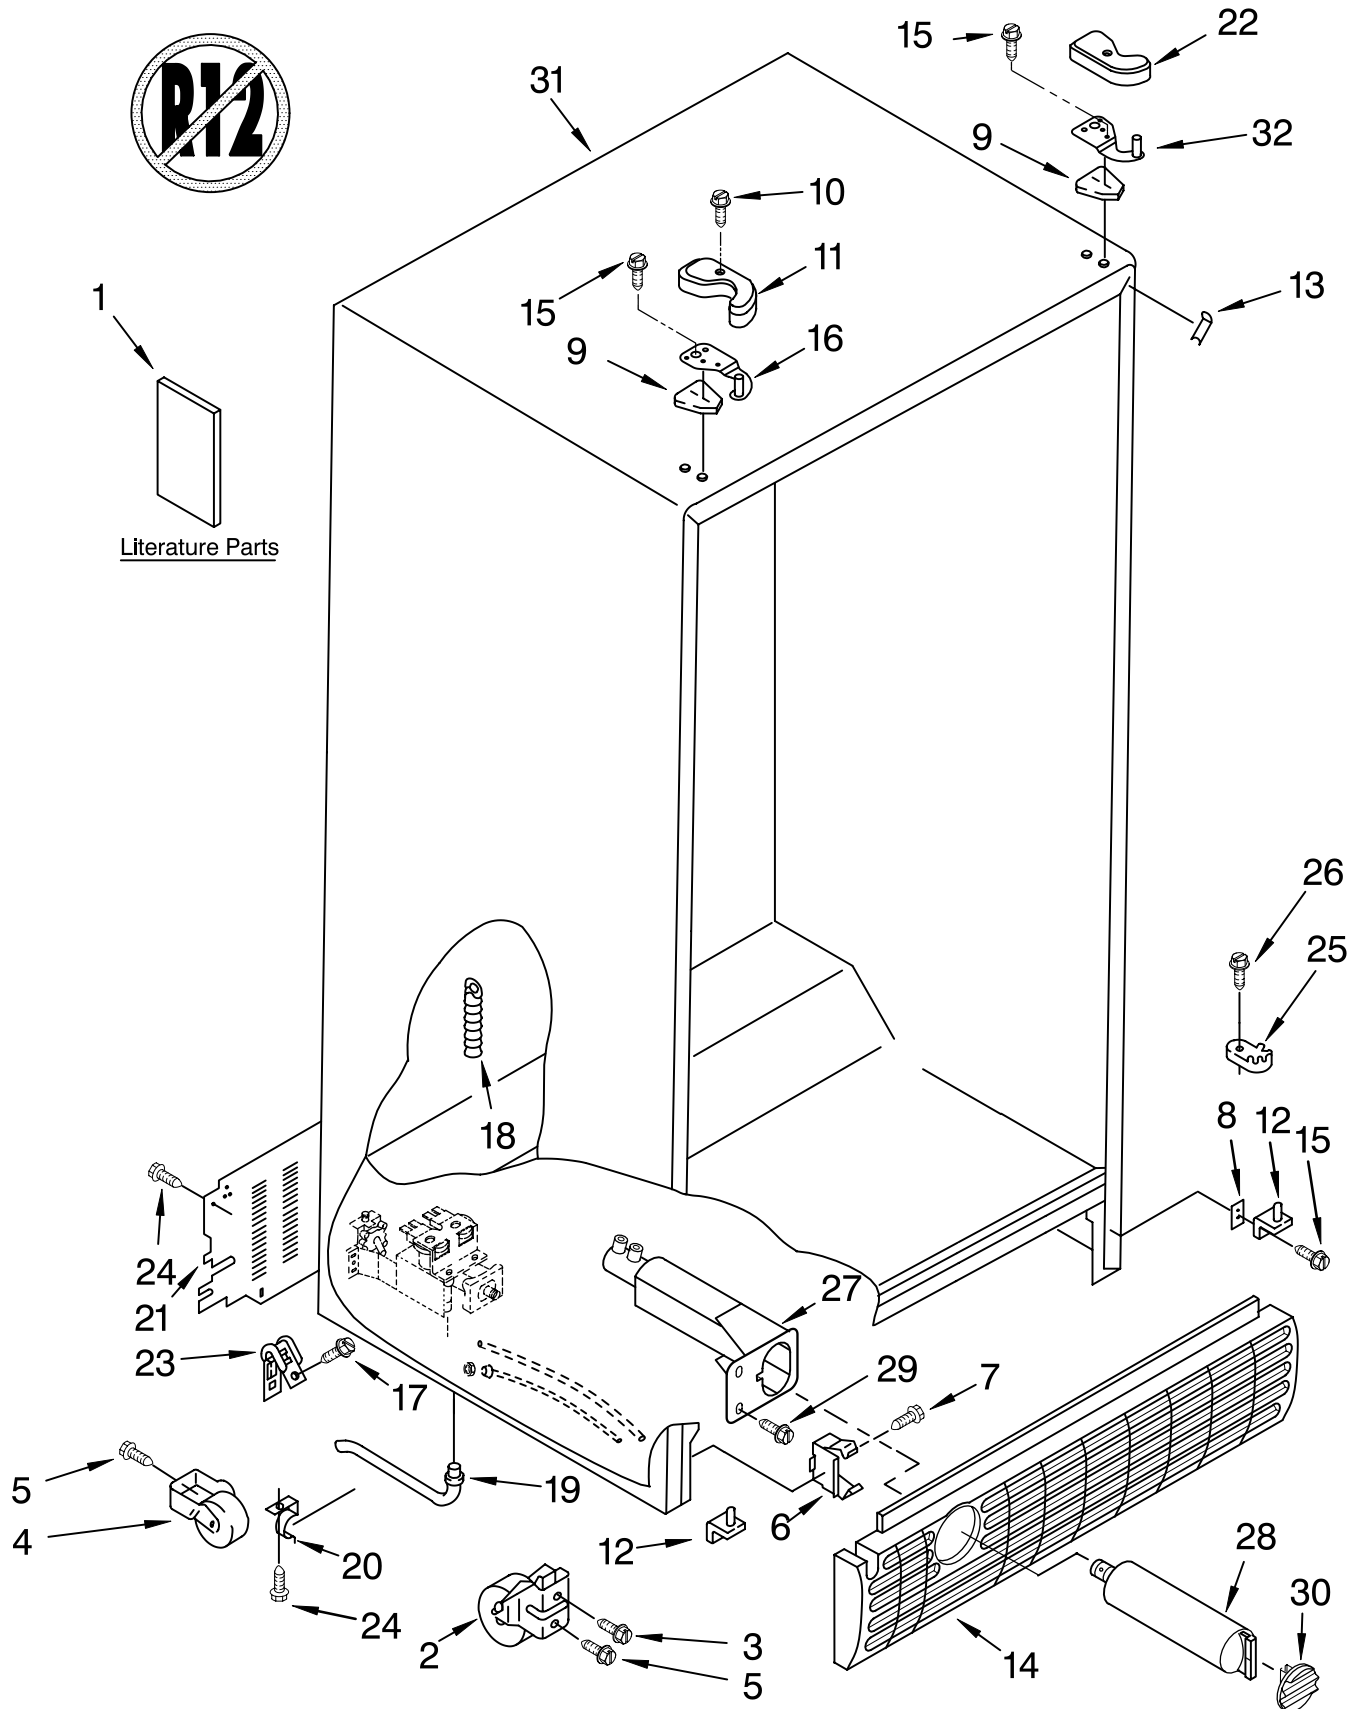

For Models: KRSR25CHWH00, KRSR25CHBL00, KRSR25CHBT00, KRSR25CHSS00
(White) (Black) (Biscuit) (Stainelss Steel)

FOR ORDERING INFORMATION REFER TO PARTS PRICE LIST

CABINET PARTS

For Models: **KSRS25CHWH00**, **KSRS25CHBL00**, **KSRS25CHBT00**, **KSRS25CHSS00**
(White) (Black) (Biscuit) (Stainelss Steel)

Illus. No.	Part No.	DESCRIPTION	Illus. No.	Part No.	DESCRIPTION	Illus. No.	Part No.	DESCRIPTION
<u>LITERATURE PARTS</u>			11		Hinge Cover (FC)	22		Hinge Cover (RC)
1	LIT2206106	Use & Care Guide		2203407W	White		2203408W	White
	LIT2200279	Service & Wiring Sheet		2203407B	Black		2203408B	Black
	LIT2211901	Energy Label		2203407T	Biscuit		2203408T	Biscuit
	LIT628370	Modular Ice maker Service Sheet	12	2171851	Hinge Bottom (2)	23	549193	Clamp, Service Cord
2	2174748	Front Roller (2)	13		Filler, Wrapper	24	489084	Screw
3	3400517	Screw		2196094	White	25	2155311	Door Closer, Lower Cam (2)
4	2196236	Roller (Rear) (2)		2196097	Black	26	489483	Screw
5	489427	Screw		2196150	Biscuit	27	2186443	Housing, Water Filter
6	2155013	Clip, Grille	14		Grille	28	2203220	Water Filter
7	489478	Screw		2186881W	White	29	489500	Screw
8		Shim		2186881B	Black	30		Cap, Water Filter
	2156056	(2)		2186881T	Biscuit		2186884W	White
	2181911	(1)	15	489497	Screw		2186884B	Black
9	2196048	Shim, Hinge Top	16	2203770	Hinge, Top (FC)		2186884T	Biscuit
10	489284	Screw	17	489464	Screw	31		Cabinet (Not A Serviceable Part)
			18	940139	Drain Fitting	32	2203771	Hinge, Top (RC)
			19	1108438	Tube, Extension			
			20	1108439	Clip, Drain Tube			
			21	2176140	Cover, Unit