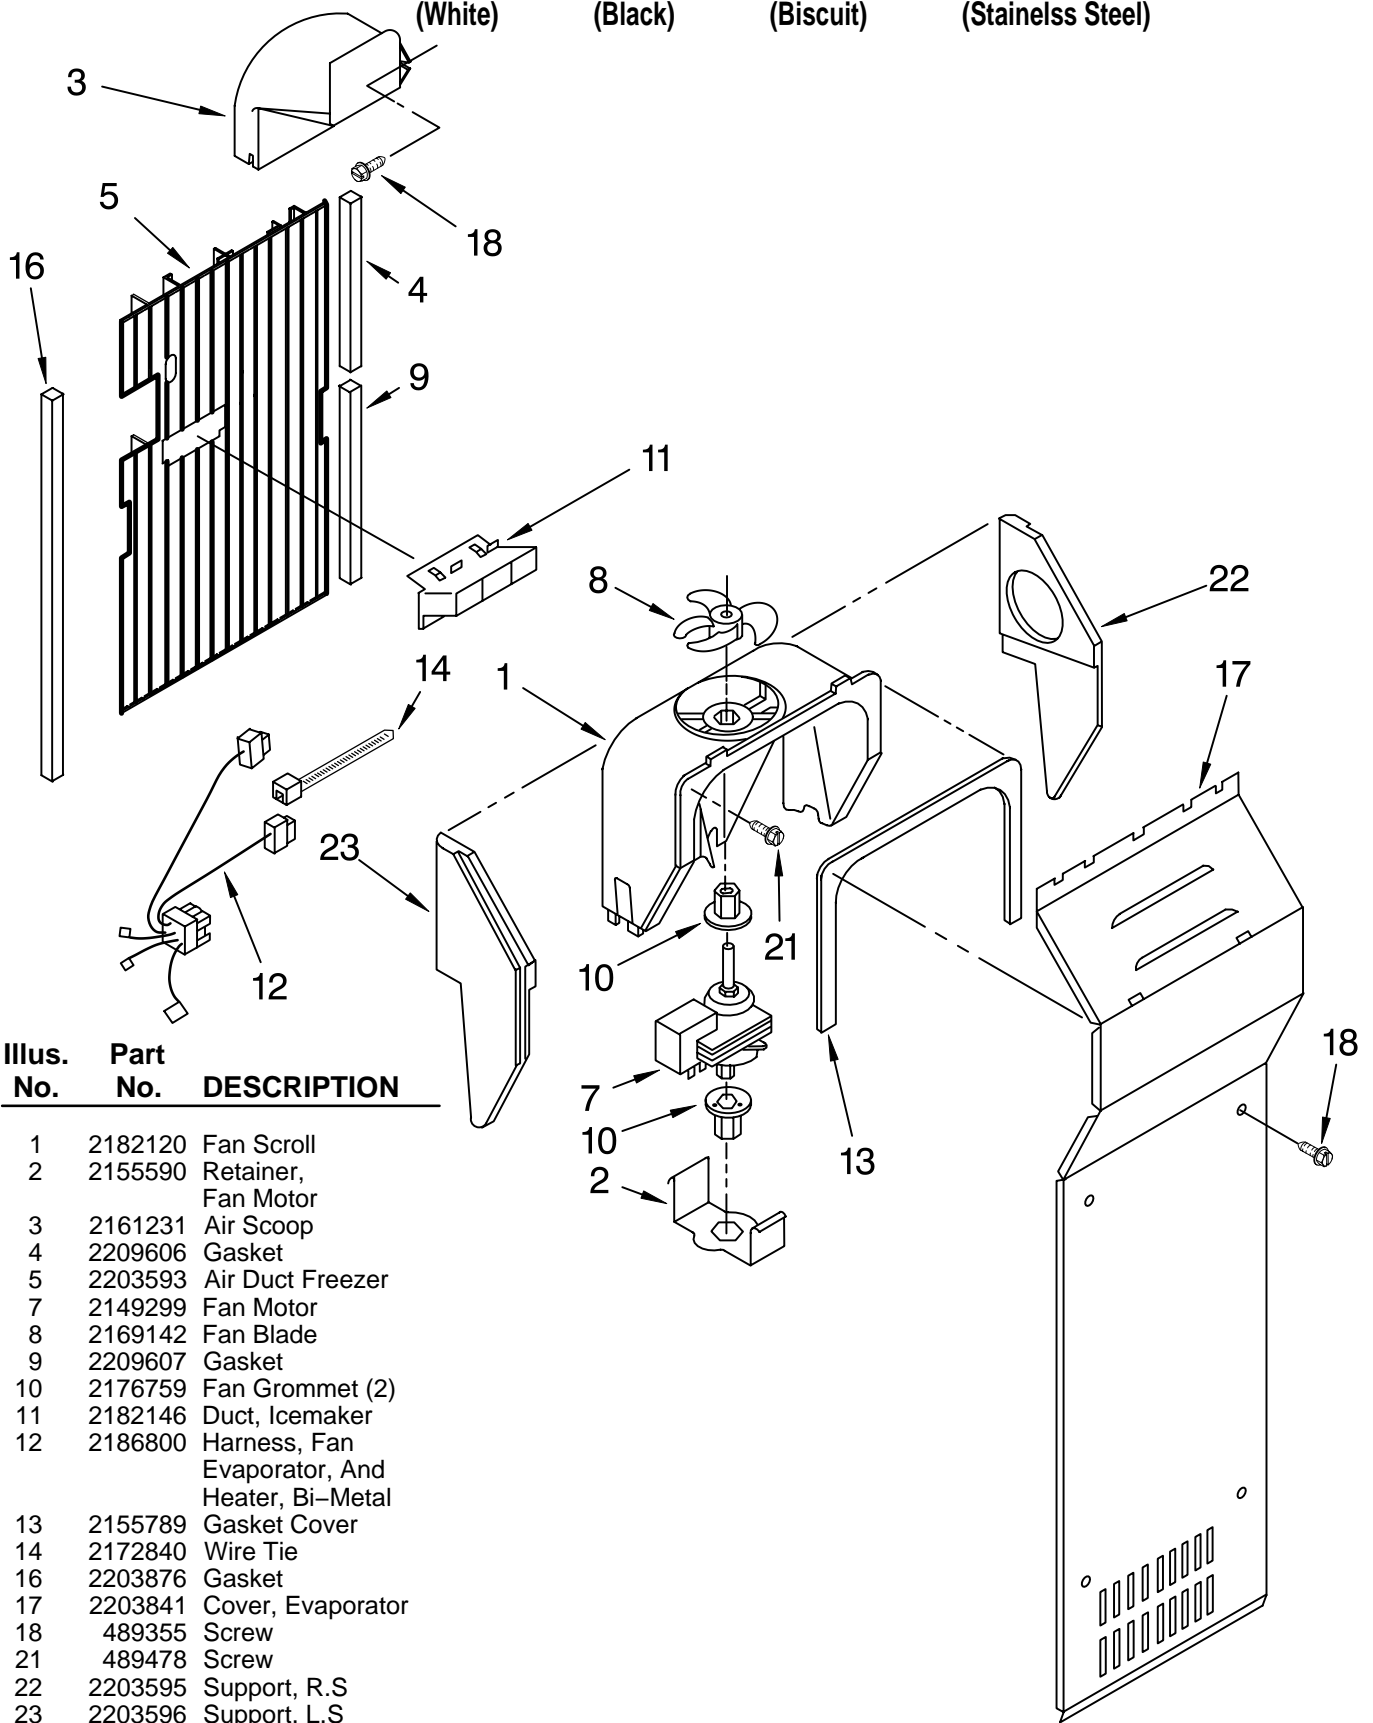

FOR ORDERING INFORMATION REFER TO PARTS PRICE LIST

AIR FLOW PARTS

For Models: KRSR25CHWH00, KRSR25CHBL00, KRSR25CHBT00, KRSR25CHSS00

(White)

(Black)

(Biscuit)

(Stainless Steel)

Illus. No.	Part No.	DESCRIPTION
1	2182120	Fan Scroll
2	2155590	Retainer, Fan Motor
3	2161231	Air Scoop
4	2209606	Gasket
5	2203593	Air Duct Freezer
7	2149299	Fan Motor
8	2169142	Fan Blade
9	2209607	Gasket
10	2176759	Fan Grommet (2)
11	2182146	Duct, Icemaker
12	2186800	Harness, Fan Evaporator, And Heater, Bi-Metal
13	2155789	Gasket Cover
14	2172840	Wire Tie
16	2203876	Gasket
17	2203841	Cover, Evaporator
18	489355	Screw
21	489478	Screw
22	2203595	Support, R.S
23	2203596	Support, L.S