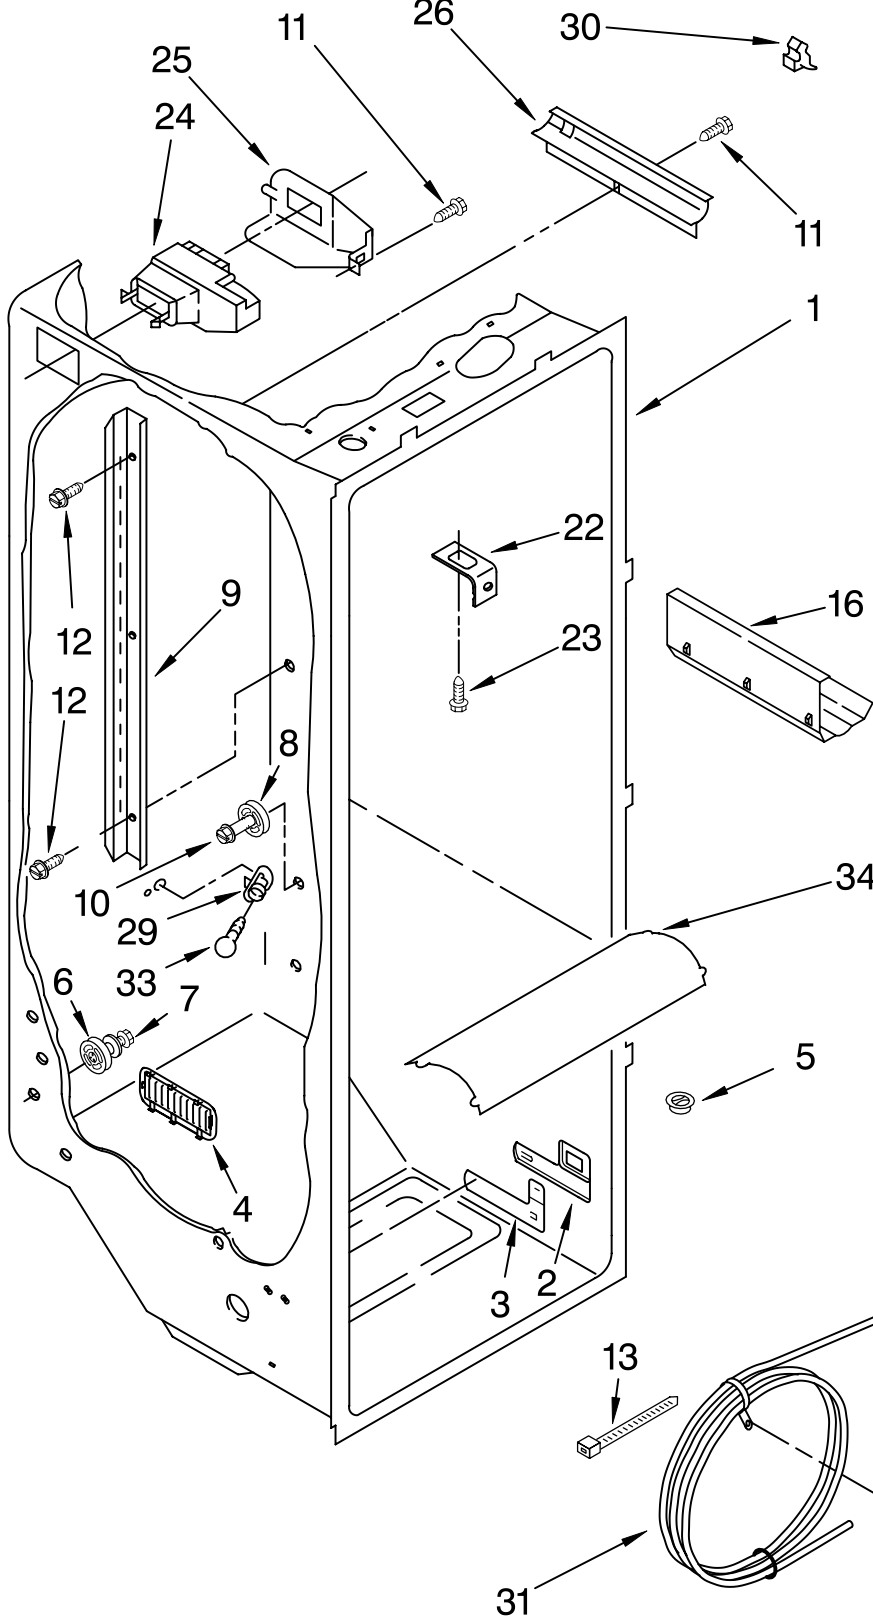

REFRIGERATOR LINER PARTS

For Models: KRSR25CHWH00, KRSR25CHBL00, KRSR25CHBT00, KRSR25CHSS00

(White)

(Black)

(Biscuit)

(Stainless Steel)

Illus. No.	Part No.	DESCRIPTION
1		Liner (Not A Serviceable Part)
2	2194744	Escutcheon, Meat Pan Control
3	2182757	Slide Meat Pan Control
4	2182147	Louver
5	2171846	Release Valve
6	2196485	Stud Assembly
7	3400894	Screw
8	2196483	Stud Assembly
9	2181796	Ladder, Shelf (2)
10	8281158	Screw
11	486298	Screw (2)
12	487539	Screw
13	2205813	Strap
16	2179404	Rack, Wine & Egg
22	1123919	Bracket Retainer
23	489290	Screw (2)
24	2161467	Air Diffuser Assembly
25	2161470	Air Diffuser Cover
26	2150331	Cover, Conduit
29	2162085	Socket
30	842534	Clip, Air Duct
31	2209687	Reservoir
33	527949	Light Bulb
34	2203266	Light Lens
37	488280	Screw

FOR ORDERING INFORMATION REFER TO PARTS PRICE LIST

REFRIGERATOR SHELF PARTS

For Models: KRSR25CHWH00, KRSR25CHBL00, KRSR25CHBT00, KRSR25CHSS00
 (White) (Black) (Biscuit) (Stainless Steel)

Illus. No.	Part No.	DESCRIPTION
1	2195978	Shelf Assembly, Cantilever (3)
2	2174253	Button, Humidity
3	2174252	Slide, Humidity
4	2174273	Gasket, Side (2)
5	2161491	Cover, Meat Pan (Includes Items 13, 14 & 15)
6	2209677	Snack Pan
7	2179243	Trim, Handle
8	2189526	Glass, Cover
9	2174250	Cover, Crisper (Includes 2, 3, 4, 11, 12, 13, 14 & 19)
10	2174148	Glass, Cover
11	2174272	Gasket (Front)
12	2174274	Gasket (Rear)
13	2174478	Eyelet, Roller
14	2188212	Roller
15	489211	Screw
16	2179227	Crisper Pan (Includes 13, 14, 18, 19 & 21)
17	2179231	Meat Pan (Includes 13, 14, 19 & 22)
18	2174076	Window, Crisper
19	489261	Screw
20	2176095	Deflector
21	2174259	Cap, Crisper Pan Right Side
22	2174258	Cap, Crisper Pan Left Side
23	2174362	Window, Meat Pan
24	2182730	Egg Bin
25	2174021	Shelf & Roller Assembly
26	489439	Screw
	2208298	Shelf, Snack Pan