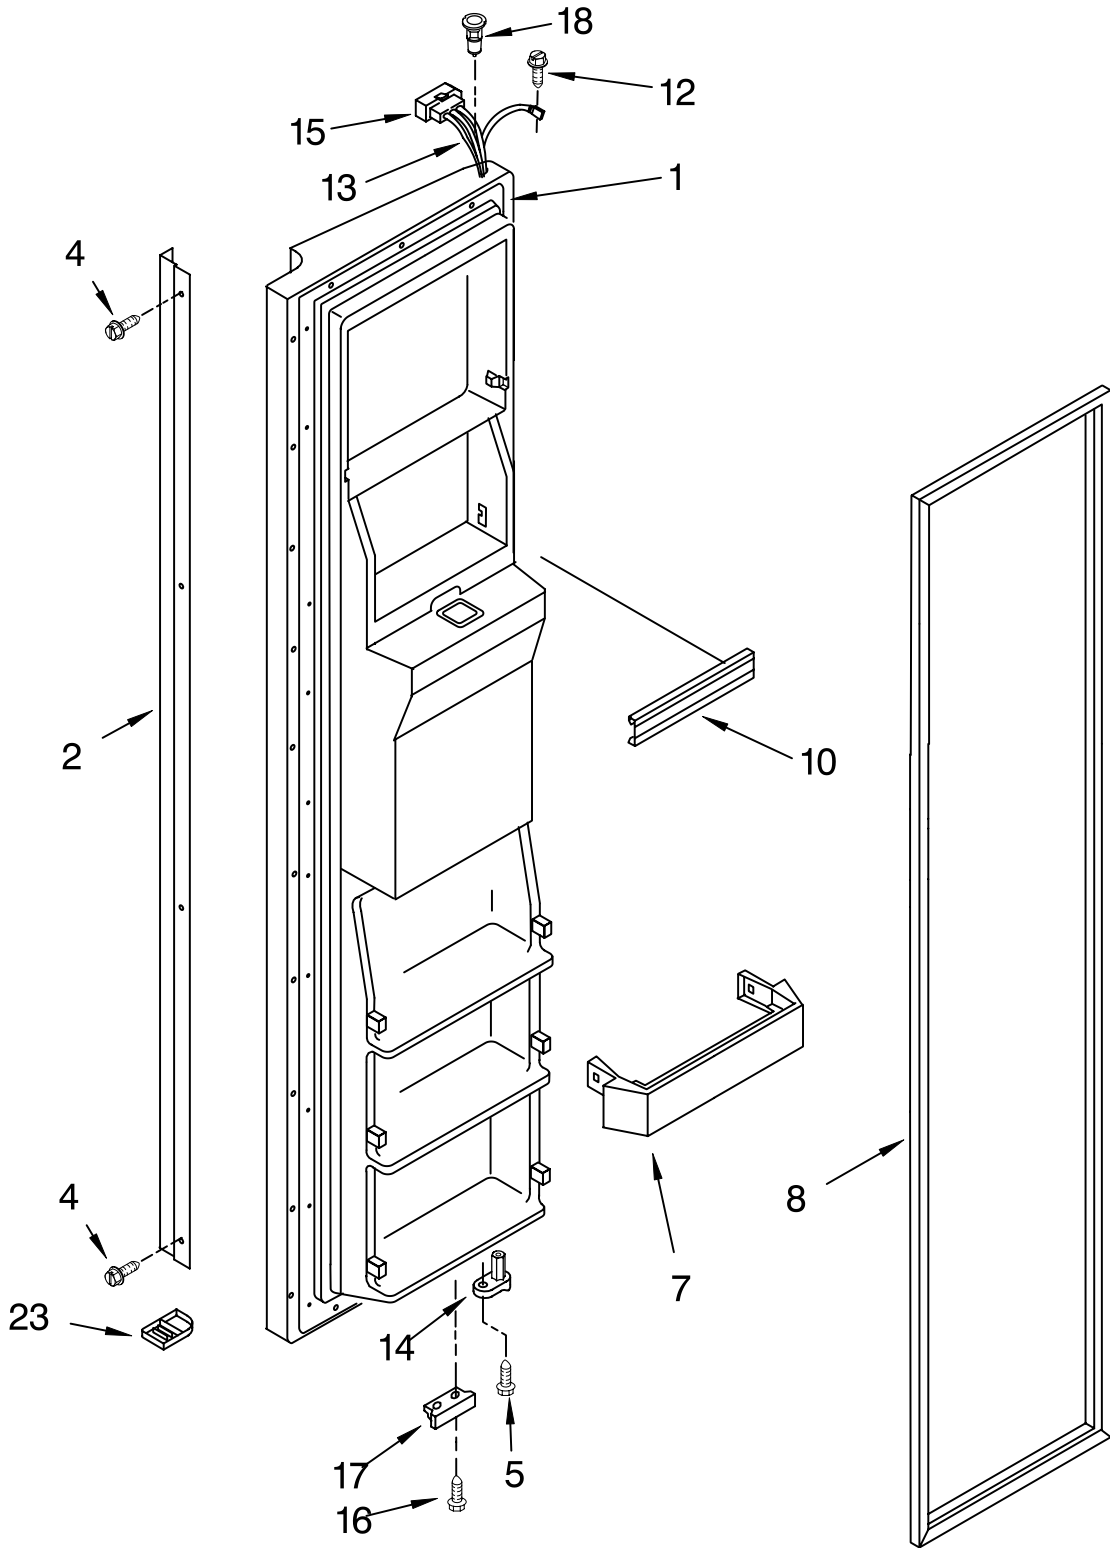

REFRIGERATOR DOOR PARTS

For Models: KRSR25CHWH00, KRSR25CHBL00, KRSR25CHBT00, KRSR25CHSS00
(White) (Black) (Biscuit) (Stainelss Steel)

Illus. No.	Part No.	DESCRIPTION
1		Refrigerator Door (Includes #7)
	2207183W	White
	2207183B	Black
	2207183T	Biscuit
	2207183S	Stainless Steel
3	2182399	Door, Compartment
4	2193409	Holder, Beverage
5	2165792	Butter Dish
7		Door Gasket, Magnetic
	2159075	Mist Beige
	2159083	Black
10		Handle
	2207112W	White
	2207112B	Black
	2207112T	Biscuit
	2207112S	Stainless Steel
11	3400898	Screw
12	2182178	Door Closer, Upper Cam
13	2159124	Gasket
14	489420	Screw
15	2200082	Bracket, Door Stop
16	2205821	Shelf Bin (4)
17	3400012	Screw
21		Endcap, Handle
	2207111W	White
	2207111B	Black
	2207111T	Biscuit

FREEZER DOOR PARTS

For Models: KRSR25CHWH00, KRSR25CHBL00, KRSR25CHBT00, KRSR25CHSS00
(White) (Black) (Biscuit) (Stainless Steel)

FOR ORDERING INFORMATION REFER TO PARTS PRICE LIST