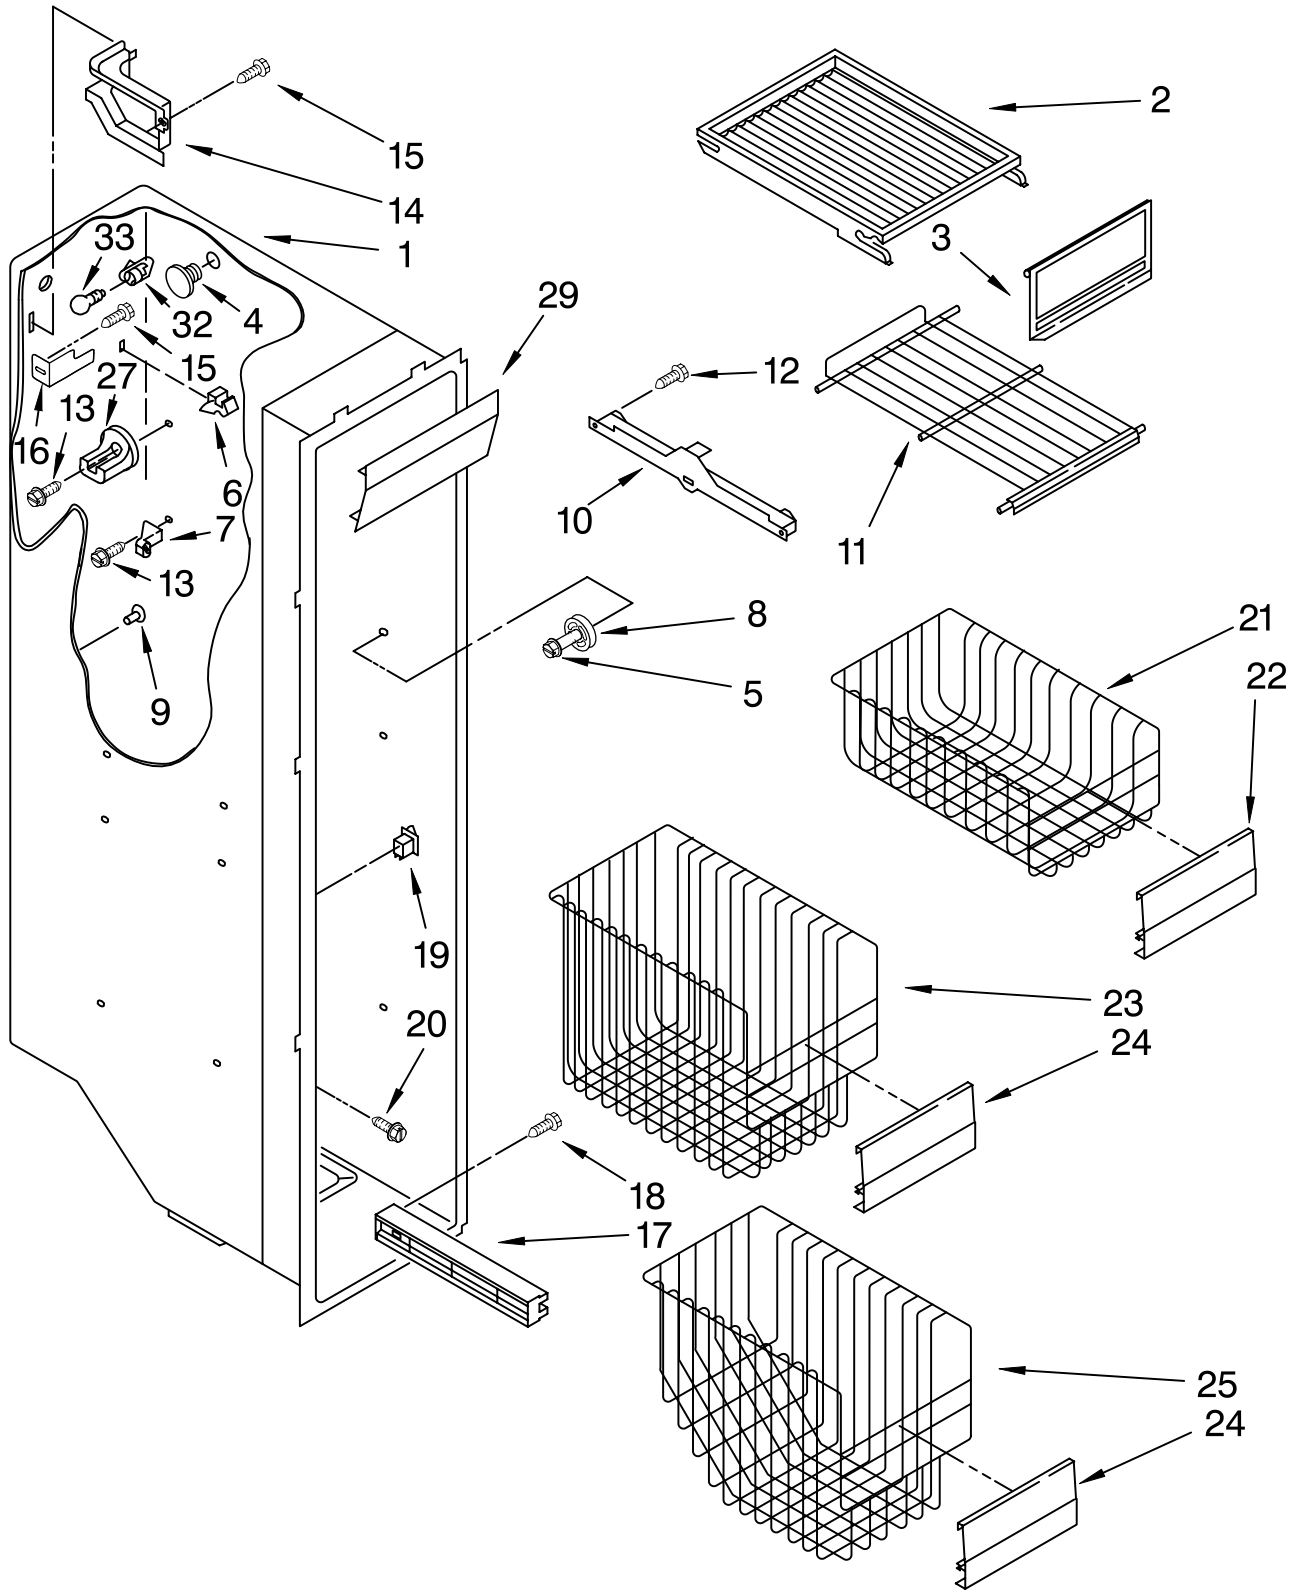

FREEZER LINER PARTS

For Models: KRSR25CHWH00, KRSR25CHBL00, KRSR25CHBT00, KRSR25CHSS00
(White) (Black) (Biscuit) (Stainless Steel)

FOR ORDERING INFORMATION REFER TO PARTS PRICE LIST

FREEZER LINER PARTS

For Models: KRSR25CHWH00, KRSR25CHBL00, KRSR25CHBT00, KRSR25CHSS00
(White) (Black) (Biscuit) (Stainelss Steel)

Illus. No.	Part No.	DESCRIPTION
1		Liner (Not A Seviceable Part)
2	2174493	Shelf, Top Compartment
3	2171713	Door, Ice Compartment
4	940014	Hole Plug
5	8281158	Screw
6	842534	Clip, Air Duct (2)
7	2196206	Support, Stud (4)
8	2196483	Stud Assembly
9	2176134	Grommet (2)
10		Slide, Container
	1119237	Left Side
	1119293	Right Side
11	2174267	Shelf
12	489100	Screw (4)
13	3400893	Screw
14	2155572	Cover, Wiring
15	489355	Screw
16	2209674	Bracket, Fill Tube
17		Shelf Track
	2181760	Right Side (3)
	2181759	Left Side (3)
18	486298	Screw
19	1115373	Switch, Rocker Arm
20	489478	Screw
21	2181763	Basket, Shallow
22	2171767	Front, Basket
23	2181765	Basket, Square
24	2171766	Front, Basket
25	2181764	Basket, Sloped
27	2196207	Stud, Rear
29	2171705	Light Lens
32	2162085	Socket, Light
33	527949	Bulb, Light