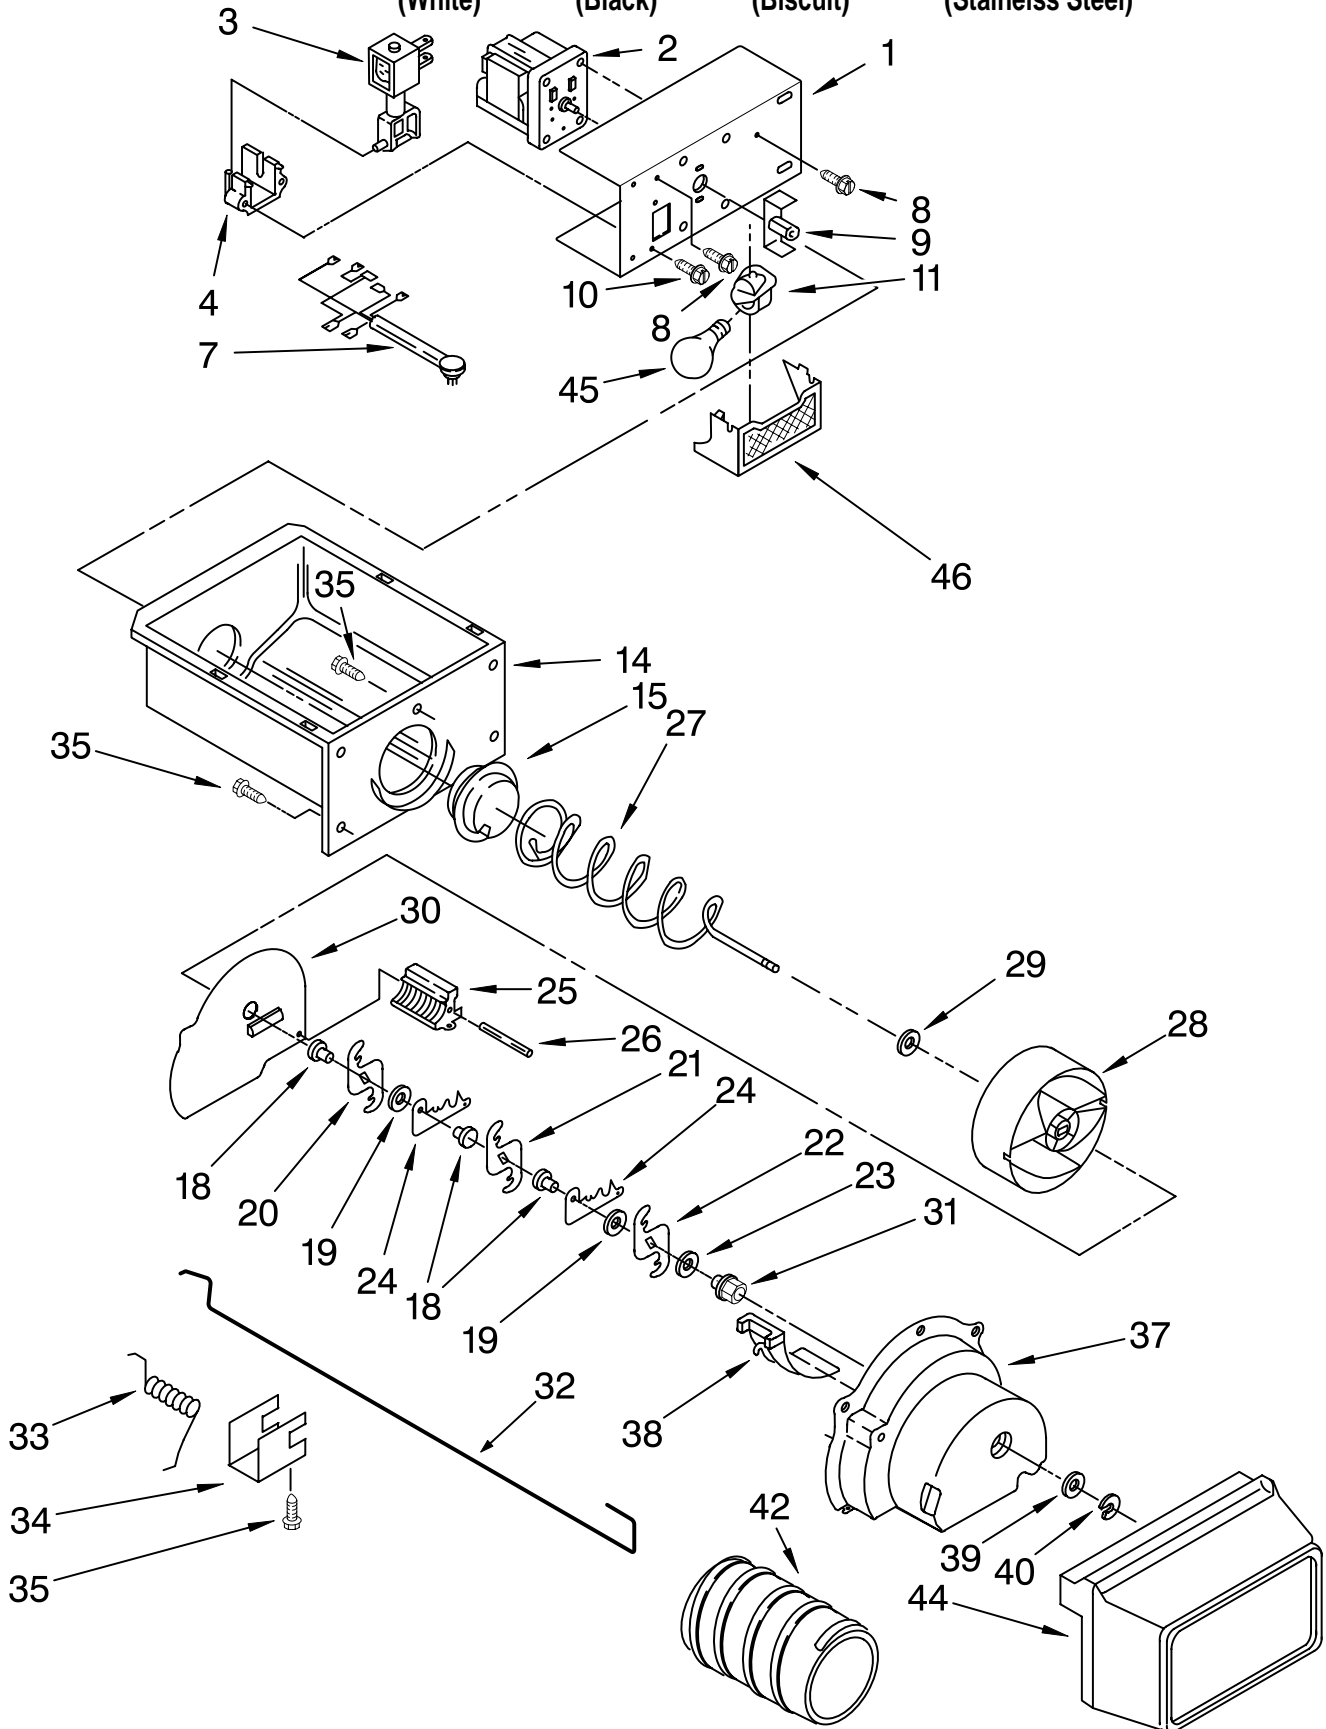

MOTOR AND ICE CONTAINER PARTS

For Models: KRSR25CHWH00, KRSR25CHBL00, KRSR25CHBT00, KRSR25CHSS00

(White)

(Black)

(Biscuit)

(Stainless Steel)

FOR ORDERING INFORMATION REFER TO PARTS PRICE LIST

MOTOR AND ICE CONTAINER PARTS

For Models: KRSR25CHWH00, KRSR25CHBL00, KRSR25CHBT00, KRSR25CHSS00

(White) (Black) (Biscuit) (Stainelss Steel)

Illus. No.	Part No.	DESCRIPTION
1	2183726	Bracket, Motor
2	2188385	Motor, Dispenser
3	2152713	Soleniod Assembly
4	2149100	Guide, Solenoid
7	2186815	Wiring Assembly, Ice Dispenser
8	489399	Screw
9	2205716	Coupling, Motor
10	489478	Screw
11	2162085	Socket, Light
14	2196091	Ice Container
15	983668	Coupling, Conveyor
18	1119005	Spacer, Step (3)
19	1119007	Spacer, Flat (2)
20	1119006	Blade, Rotary
21	1119012	Blade, Rotary
22	1119013	Blade, Rotary
23	489235	Washer, Plain
24	1119009	Blade, Fixed (2)
25	2157405	Block, Blade
26	489229	Roll Pin
27	2181955	Conveyor
28	2196194	Drum
29	3400912	Washer
30	2171682	Floating Baffle
31	1119018	Nut, Bearing
32	2155231	Control Arm
33	1119020	Spring, Return
34	1119021	Retainer Clip, Rod
35	488886	Screw
37	2180348	Housing, Crusher
38	1119017	Deflector, Ice
39	489234	Washer, Plain
40	489236	Retainer Ring
42	2152021	Sleeve-Auger
44	2204321	Front Cover, Ice Container
45	527949	Light Bulb
46	2171706	Light Lens, Dispenser

FOR ORDERING INFORMATION REFER TO PARTS PRICE LIST