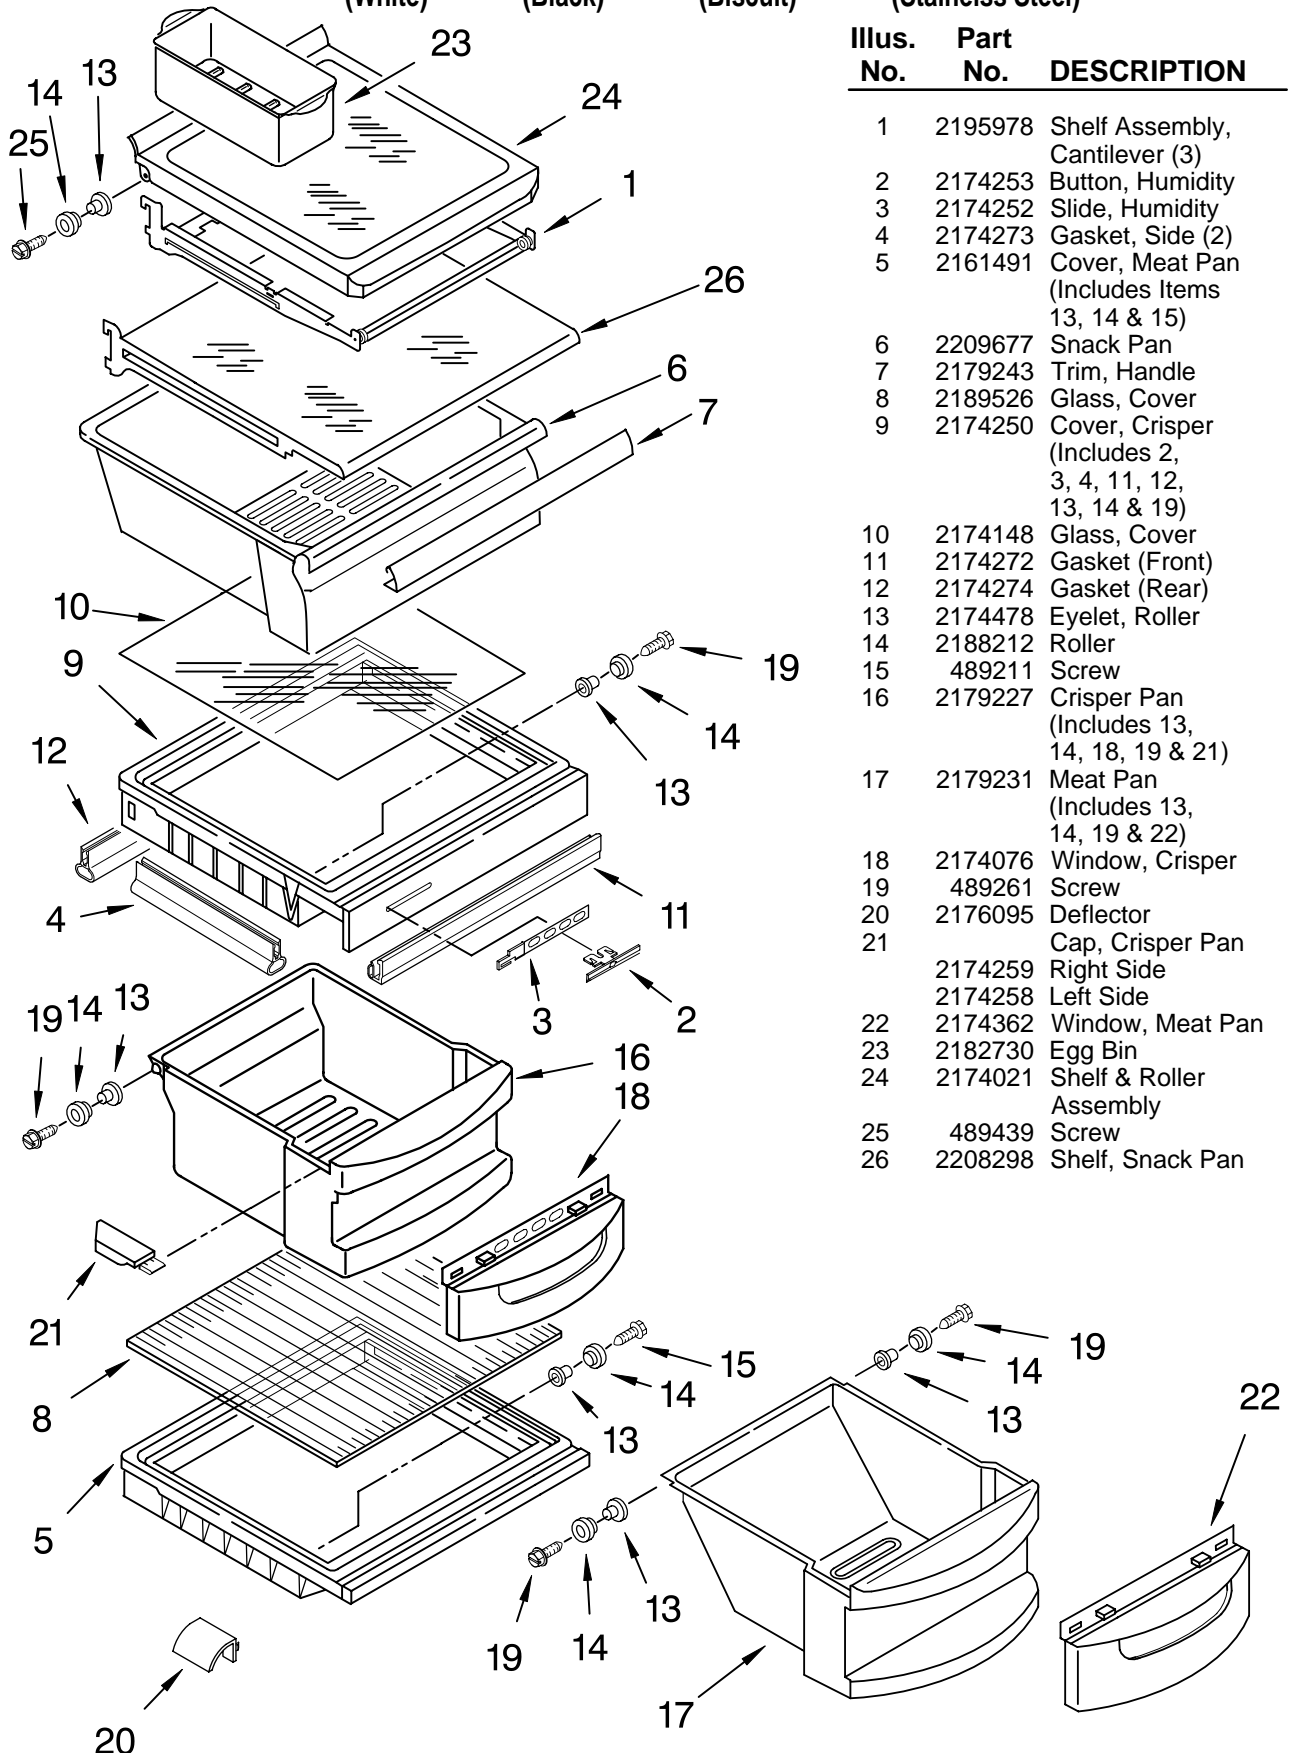

REFRIGERATOR LINER PARTS

For Models: KRSR25CHWH00, KRSR25CHBL00, KRSR25CHBT00, KRSR25CHSS00

(White)

(Black)

(Biscuit)

(Stainless Steel)

Illus. No.	Part No.	DESCRIPTION
1		Liner (Not A Serviceable Part)
2	2194744	Escutcheon, Meat Pan Control
3	2182757	Slide Meat Pan Control
4	2182147	Louver
5	2171846	Release Valve
6	2196485	Stud Assembly
7	3400894	Screw
8	2196483	Stud Assembly
9	2181796	Ladder, Shelf (2)
10	8281158	Screw
11	486298	Screw (2)
12	487539	Screw
13	2205813	Strap
16	2179404	Rack, Wine & Egg
22	1123919	Bracket Retainer
23	489290	Screw (2)
24	2161467	Air Diffuser Assembly
25	2161470	Air Diffuser Cover
26	2150331	Cover, Conduit
29	2162085	Socket
30	842534	Clip, Air Duct
31	2209687	Reservoir
33	527949	Light Bulb
34	2203266	Light Lens
37	488280	Screw

FOR ORDERING INFORMATION REFER TO PARTS PRICE LIST

REFRIGERATOR SHELF PARTS

For Models: KRSR25CHWH00, KRSR25CHBL00, KRSR25CHBT00, KRSR25CHSS00
 (White) (Black) (Biscuit) (Stainless Steel)

Illus. No.	Part No.	DESCRIPTION
1	2195978	Shelf Assembly, Cantilever (3)
2	2174253	Button, Humidity
3	2174252	Slide, Humidity
4	2174273	Gasket, Side (2)
5	2161491	Cover, Meat Pan (Includes Items 13, 14 & 15)
6	2209677	Snack Pan
7	2179243	Trim, Handle
8	2189526	Glass, Cover
9	2174250	Cover, Crisper (Includes 2, 3, 4, 11, 12, 13, 14 & 19)
10	2174148	Glass, Cover
11	2174272	Gasket (Front)
12	2174274	Gasket (Rear)
13	2174478	Eyelet, Roller
14	2188212	Roller
15	489211	Screw
16	2179227	Crisper Pan (Includes 13, 14, 18, 19 & 21)
17	2179231	Meat Pan (Includes 13, 14, 19 & 22)
18	2174076	Window, Crisper
19	489261	Screw
20	2176095	Deflector
21	2174259	Cap, Crisper Pan Right Side
22	2174258	Cap, Crisper Pan Left Side
23	2174362	Window, Meat Pan
24	2182730	Egg Bin
25	2174021	Shelf & Roller Assembly
26	489439	Screw
	2208298	Shelf, Snack Pan