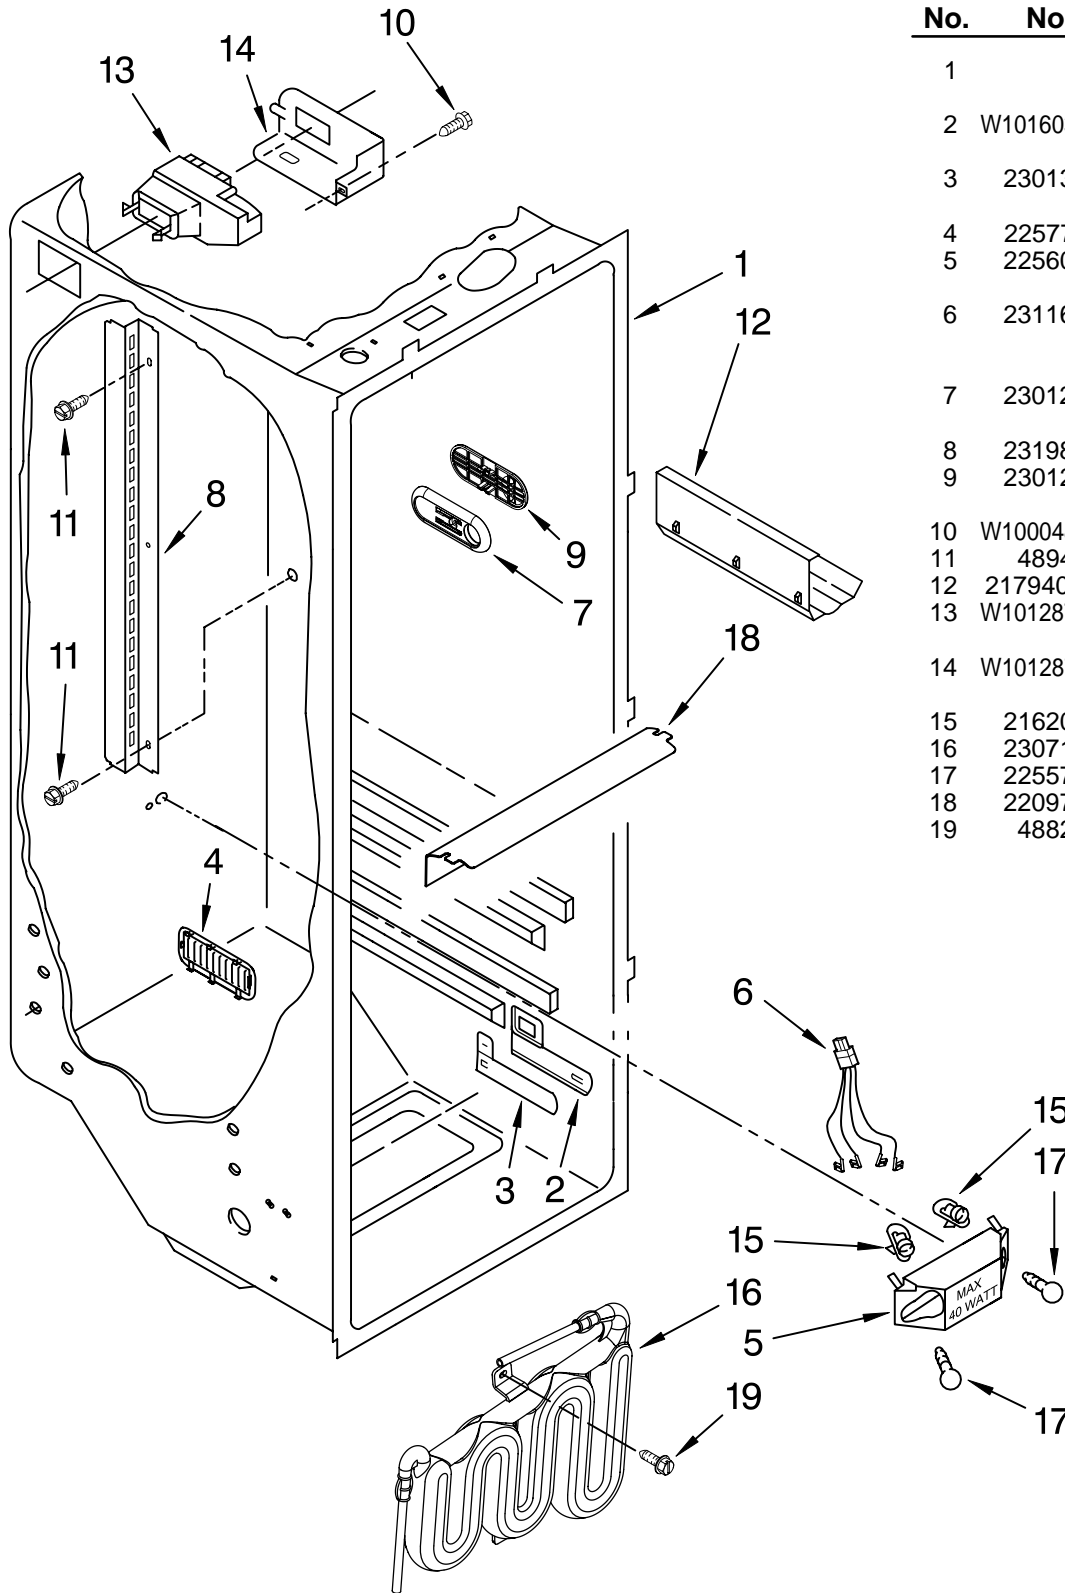

REFRIGERATOR LINER PARTS

For Models: KSRK25FVWH00, KSRK25FVBL00, KSRK25FVBT00, KSRK25FVMK00, KSRK25FVSS00, KSRK25FVMS00
(White) (Black) (Biscuit) (Mono Stainless) (Stainless Steel) (Mono Stainless)

Illus. No.	Part No.	DESCRIPTION
1		Liner (Not A Serviceable Part)
2	W10160357	Escutcheon, Meat Pan Control
3	2301339	Slide Meat Pan Control
4	2257741	Louver
5	2256035	Bracket, Dual Crisper Lights
6	2311637	Wire Harness, Dual Crisper Lights
7	2301234	Housing, Door Control
8	2319866	Ladder, Shelf (2)
9	2301235	Slide, Door Control
10	W10004810	Screw (2)
11	489478	Screw
12	2179404K	Rack, Wine & Egg
13	W10128734	Air Diffuser Assembly
14	W10128735	Air Diffuser Cover
15	2162085	Socket
16	2307107	Reservoir
17	2255743	Light Bulb
18	2209769	Light Lens
19	488280	Screw

FOR ORDERING INFORMATION REFER TO PARTS PRICE LIST