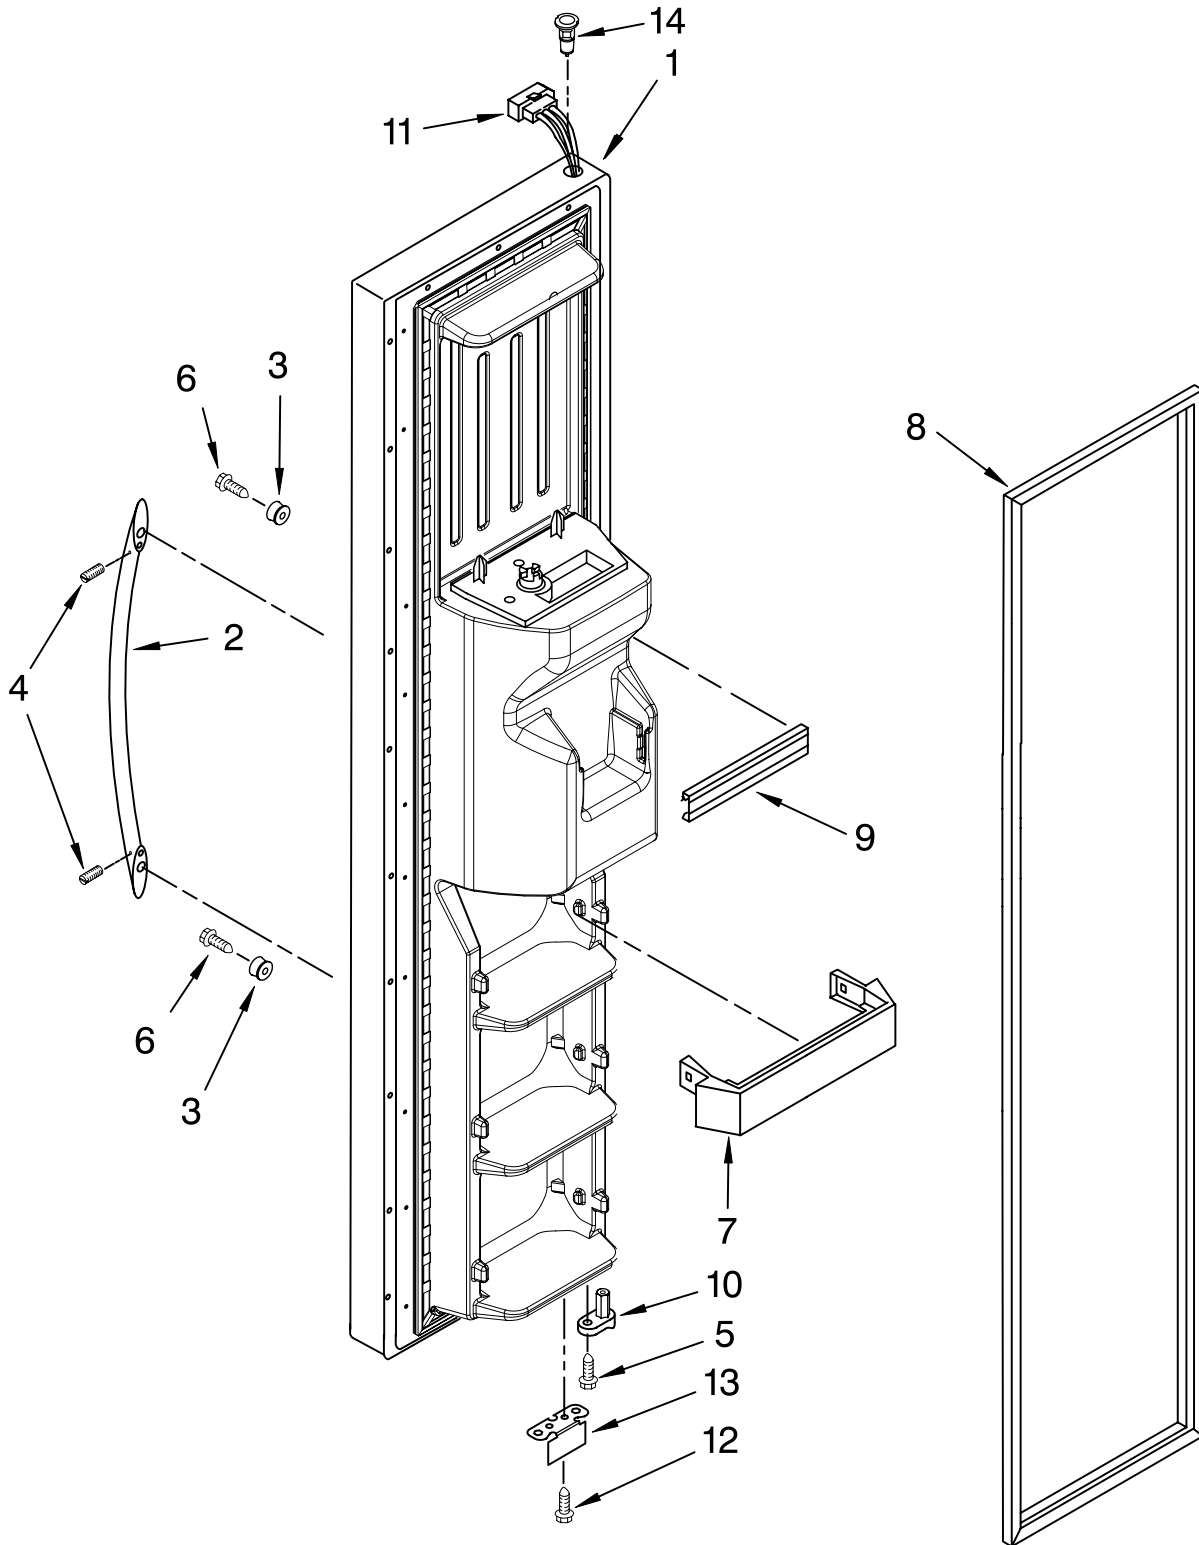

FREEZER DOOR PARTS

For Models: KSRK25FVWH00, KSRK25FVBL00, KSRK25FVBT00, KSRK25FVMK00, KSRK25FVSS00, KSRK25FVMS00
(White) (Black) (Biscuit) (Mono Stainless) (Stainless Steel) (Mono Stainless)

FOR ORDERING INFORMATION REFER TO PARTS PRICE LIST