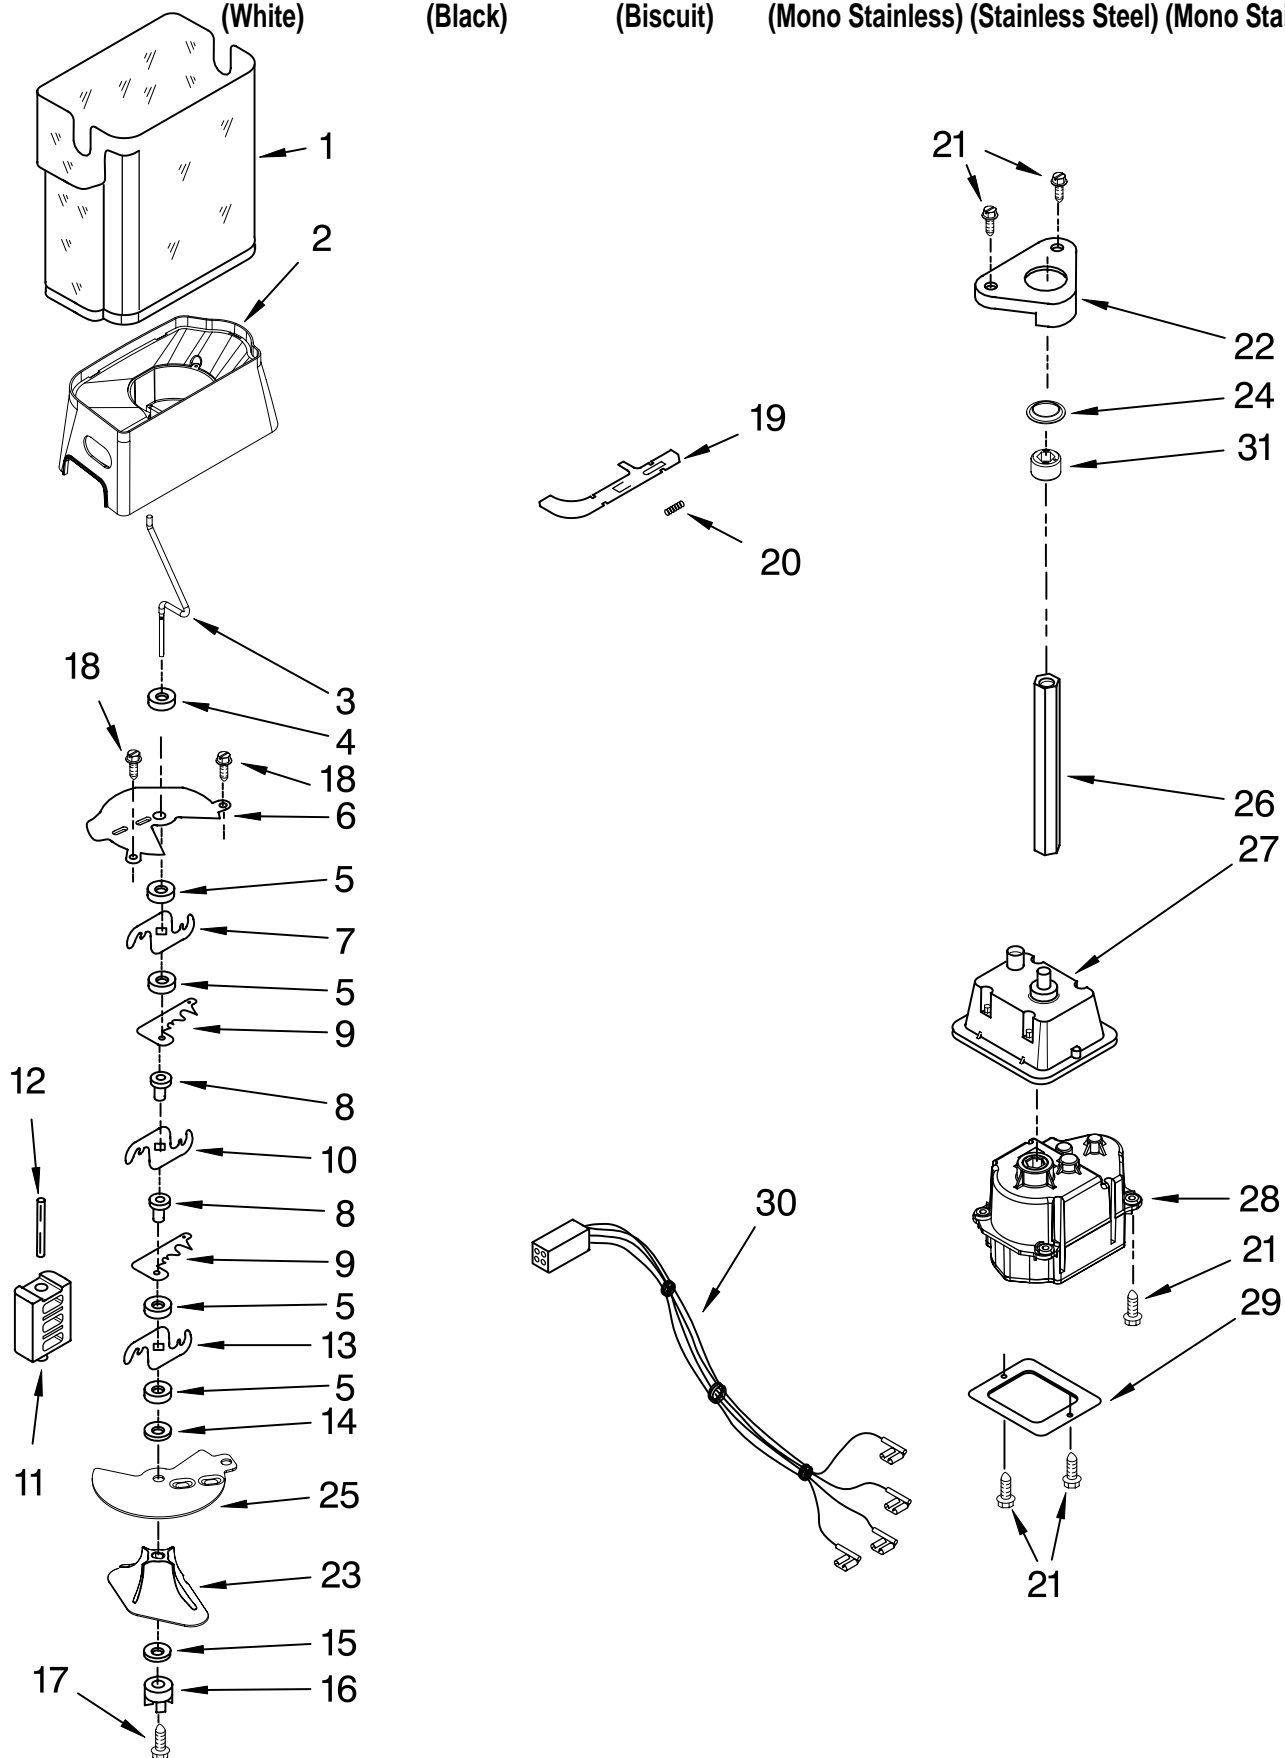

MOTOR AND ICE CONTAINER PARTS

For Models: KSRK25FVWH00, KSRK25FVBL00, KSRK25FVBT00, KSRK25FVMK00, KSRK25FVSS00, KSRK25FVMS00

(White)

(Black)

(Biscuit)

(Mono Stainless)

(Stainless Steel)

(Mono Stainless)

FOR ORDERING INFORMATION REFER TO PARTS PRICE LIST

MOTOR AND ICE CONTAINER PARTS

For Models: KSRK25FVWH00, KSRK25FVBL00, KSRK25FVBT00, KSRK25FVMK00, KSRK25FVSS00, KSRK25FVMS00
(White) (Black) (Biscuit) (Mono Stainless) (Stainless Steel) (Mono Stainless)

Illus. No.	Part No.	DESCRIPTION
1	2198573	Ice Bin
2	2317256	Crusher Bin
3	2317240	Auger
4	2258220	Washer
5	1119007	Spacer, Flat (4)
6	2317248	Cover, Crusher
7	2257024	Blade, Rotary
8	1119005	Spacer, Step (2)
9	2257020	Blade, Fixed
10	2257023	Blade, Rotary
11	2317239	Block, Blade
12	489229	Roll Pin
13	2257022	Blade, Rotary
14	489235	Washer, Plain
15	2198661	Washer, Coupling
16	2188918	Coupling
17	8281164	Screw
18	3400065	Screw
19	2317272	Latch, Bin
20	2198608	Spring, Latch
21	8281163	Screw
22	2188919	Holder
23	2317243	Wiper
24	2198628	Seal
25	2317250	Divider-Chamber
26	2188916	Drive Shaft
27	2322488	Enclosure, Motor
28	2322580	Dispenser, Motor
29	2212305	Cover
30	W10139119	Wire Harness, IDI Motor
31	2315559	Sleeve, Coupling
100	2317273	Ice Container (Complete)