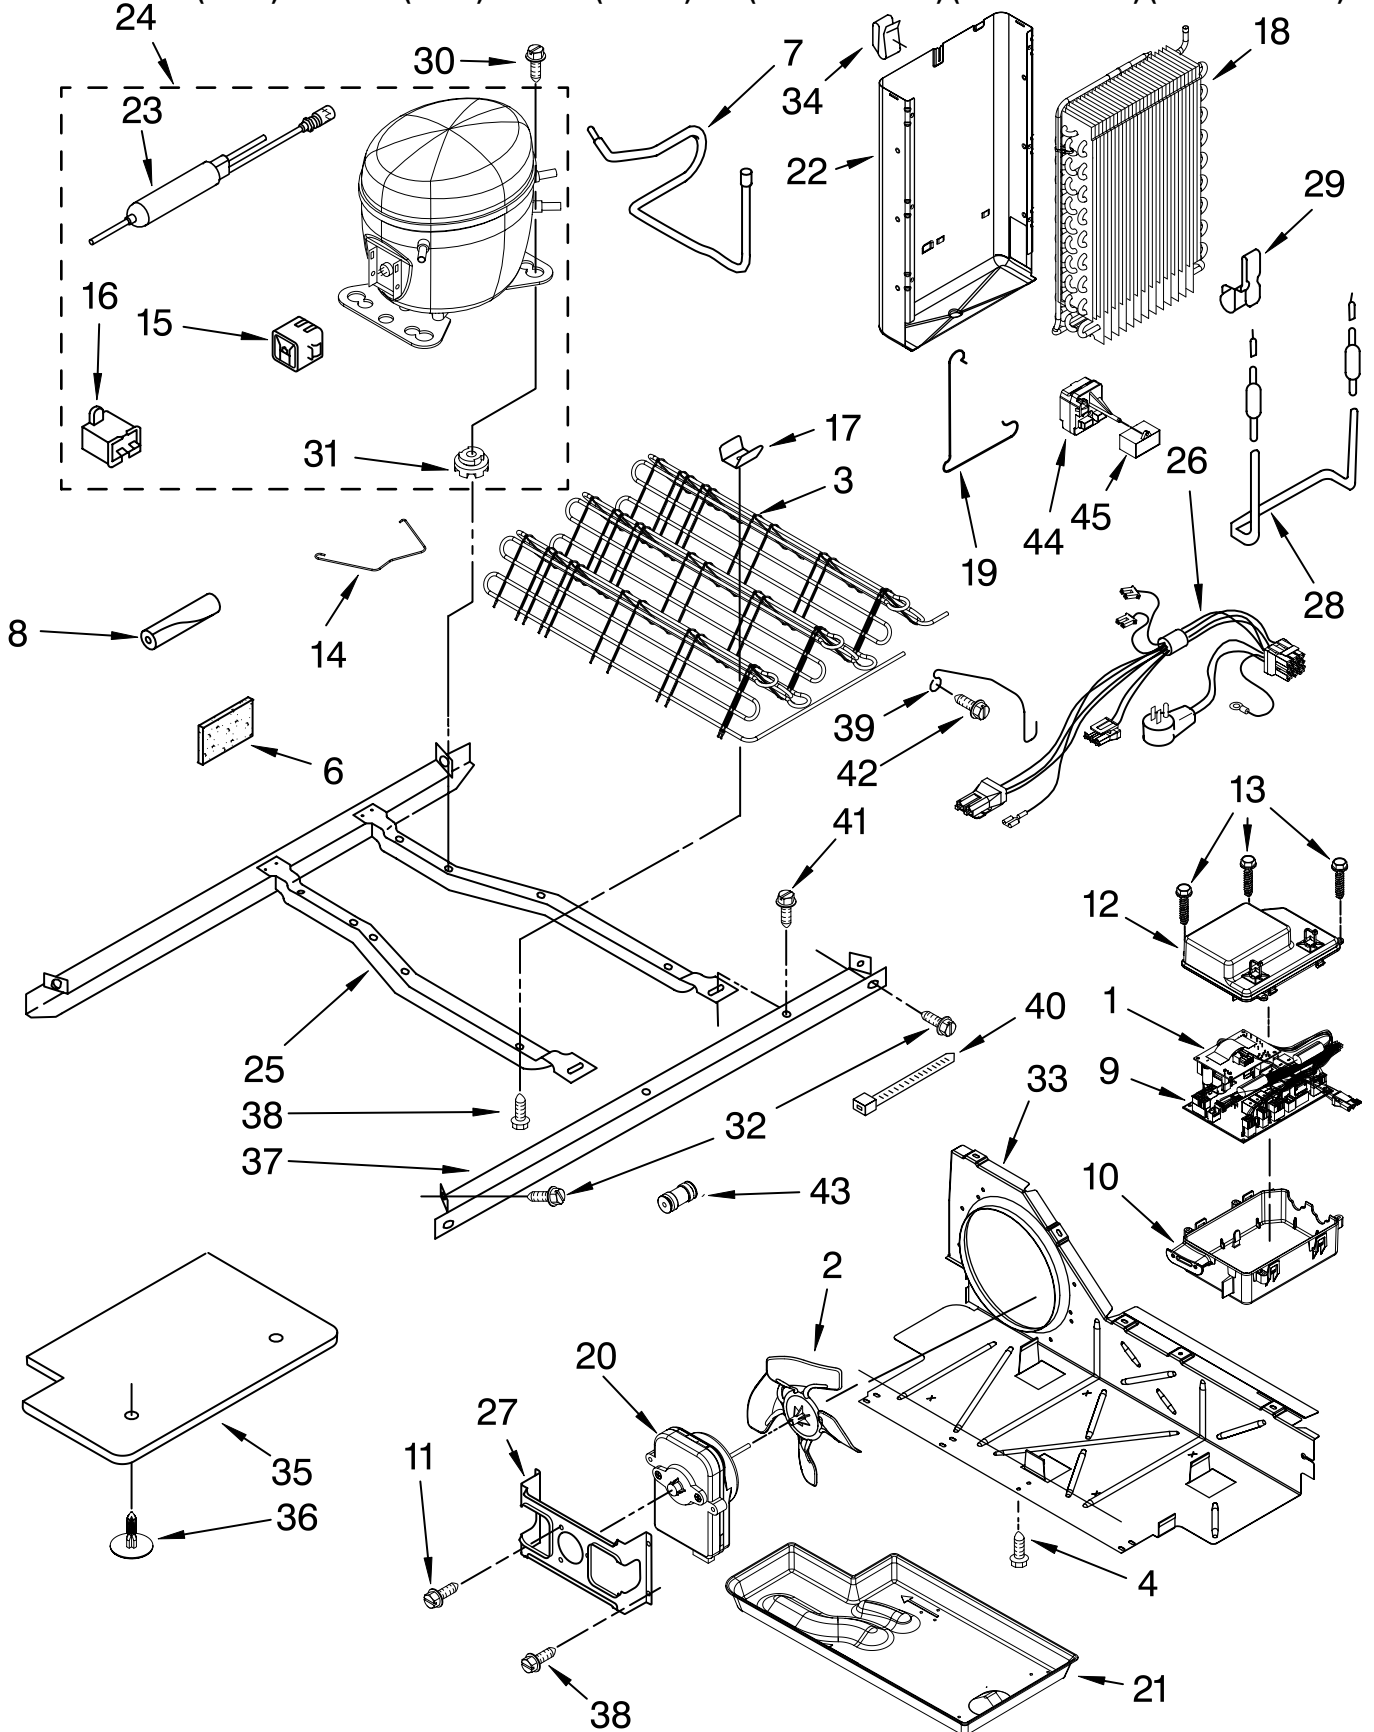

UNIT PARTS

For Models: KSRK25FVWH00, KSRK25FVBL00, KSRK25FVBT00, KSRK25FVMK00, KSRK25FVSS00, KSRK25FVMS00

(White)

(Black)

(Biscuit)

(Mono Stainless)

(Stainless Steel)

(Mono Stainless)

FOR ORDERING INFORMATION REFER TO PARTS PRICE LIST

UNIT PARTS

For Models: KSRK25FVWH00, KSRK25FVBL00, KSRK25FVBT00, KSRK25FVMK00, KSRK25FVSS00, KSRK25FVMS00
(White) (Black) (Biscuit) (Mono Stainless) (Stainless Steel) (Mono Stainless)

Illus. No.	Part No.	DESCRIPTION	Illus. No.	Part No.	DESCRIPTION	Illus. No.	Part No.	DESCRIPTION
1	W10120818	Electronic Control	25	2304904	Unit Mounting Frame	45	2264017	Capacitor, Wire (Control Box)
2	12825802	Fan, Blade	26	2310497	Unit, Harness	Following Parts Not Illustrated and Optional Parts Not Included		
3	W10121484	Condenser Assembly	27	2181929	Fan, Motor Bracket			
4	489464	Screw	28	2323198	Heater, Defrost			
6	2169104	Insulation-Sound	29	2304287	Clip			
7	2205765	Tube Suction	30	489373	Screw			
8	2161302	Sleeve	31		Grommet (4) Production	978025		Valve, Access (1/4")
9	W10120821	Electronic Control		1100826	Production	978026		Valve, Access (5/16")
10	2323186	Control, Box		4387558	Service	978027		Valve, Access (3/8")
11	8533993	Screw	32	489340	Screw	978028		Valve, Access (1/2")
12	2323188	Control, Cover	33	2196202	Air Baffle	978029		Valve, Access (5/8")
13	8533859	Screw	34	2155547	Clip, Heat Shield	978030		Valve, Access (3/4")
14	2255199	Clip, Retaining	35	2304899	Unit Cover, Bottom	876764		Valve, Access (3/16")
15	2304885	Start Device, Combination (Start Relay and Overload)	36	489396	Clip			
		Capacitor	37	2305374	Unit Mounting Rail			
16		Production	38	8281232	Screw			
	2169373	Service	39	2260517	Guard, Fan			
	2264017	Clip, Condenser	40	2172840	Strap			
17	2216914	Evaporator	41	489427	Screw			
18	2188823	Clamp	42	488649	Screw			
19	2161324	Fan, Motor	43	2320322	Connector, Water Tube			
20	2188874	Fan, Motor	44	2319793	Start Device, Combination (Control Box)			
21	1105523	Tray, Evaporator						
22	2217194	Heat Shield						
23	W10177049	Drier						
14	W10139462	Compressor (Includes Items 15, 16, & 19) (Also Order 876765 Tube Kit)						

REFRIGERANT CHARGE

5.00 oz.
(R-134A)

FOR ORDERING INFORMATION REFER TO PARTS PRICE LIST