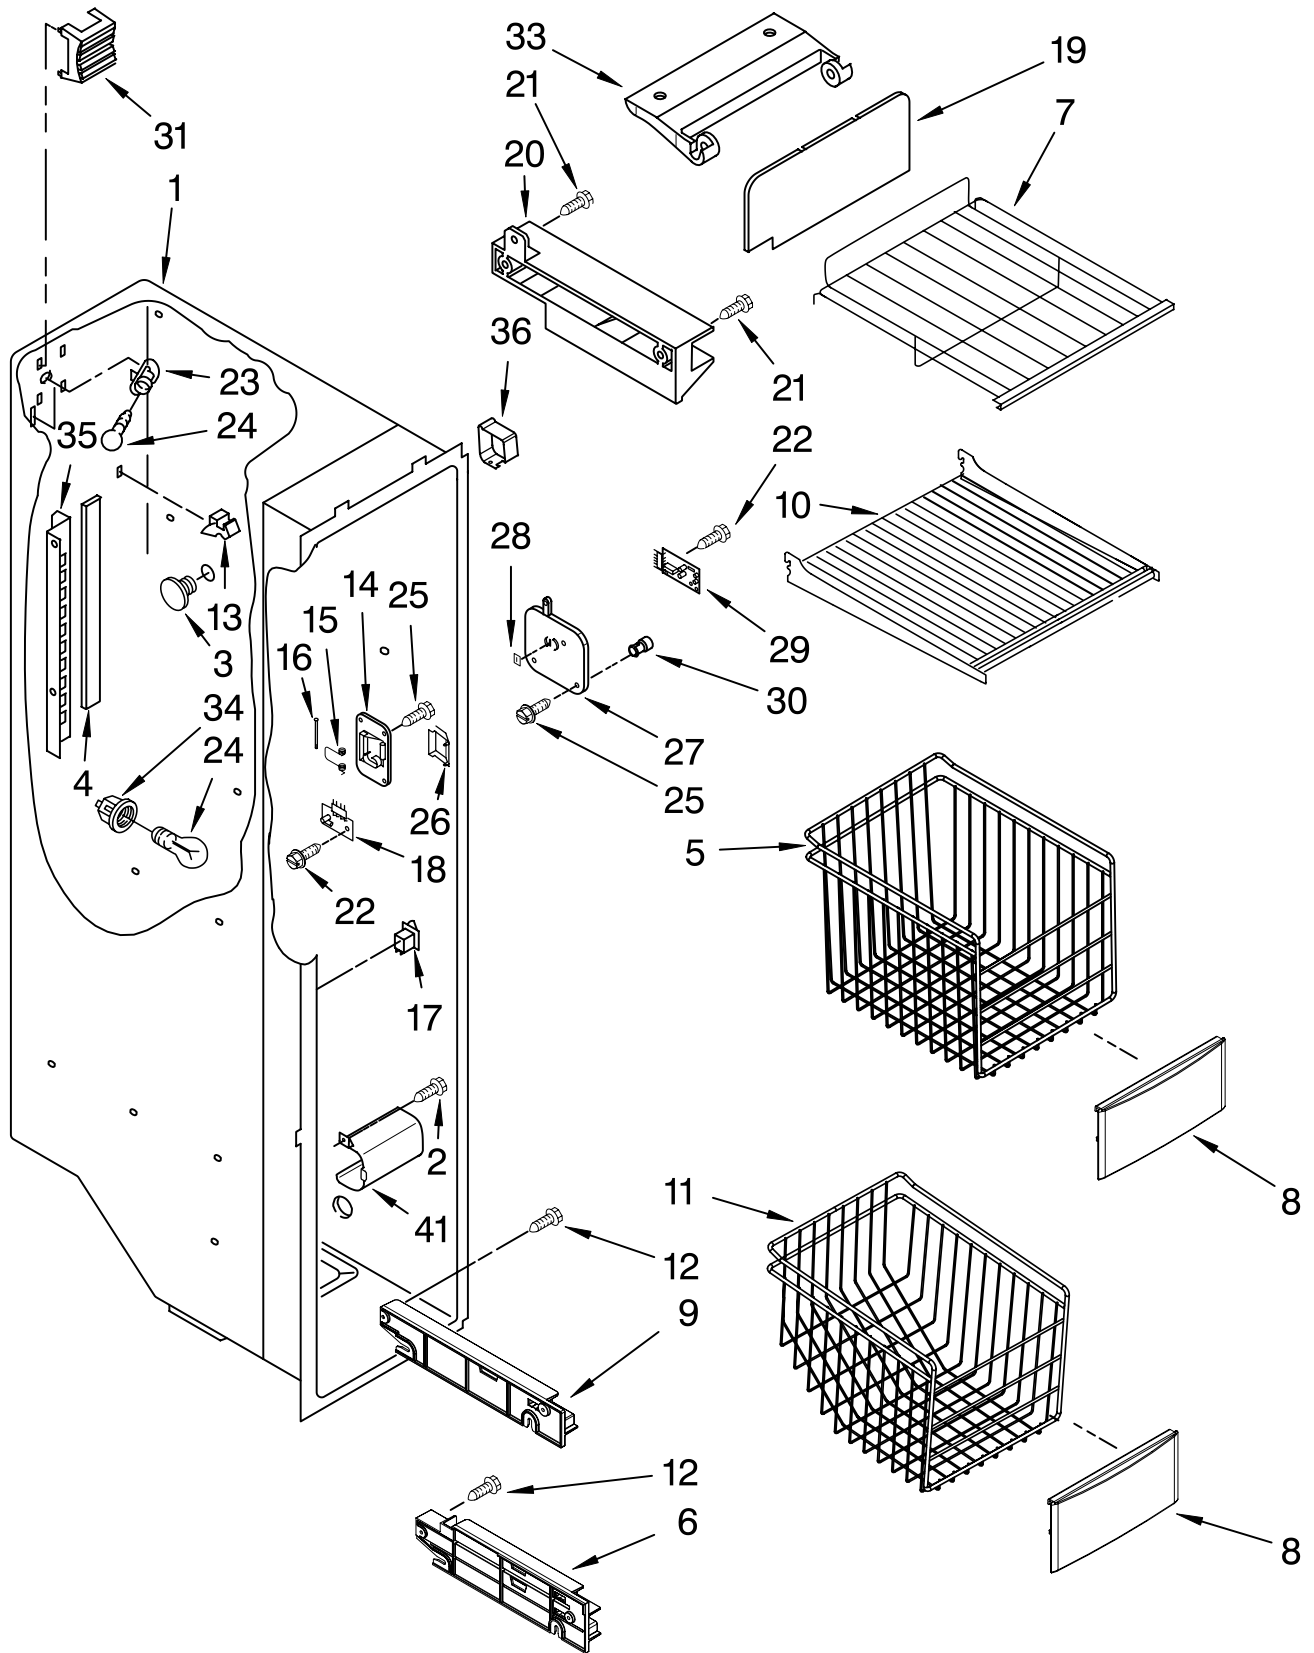

FREEZER LINER PARTS

For Models: KSRK25FVWH00, KSRK25FVBL00, KSRK25FVBT00, KSRK25FVMK00, KSRK25FVSS00, KSRK25FVMS00
(White) (Black) (Biscuit) (Mono Stainless) (Stainless Steel) (Mono Stainless)

FOR ORDERING INFORMATION REFER TO PARTS PRICE LIST

FREEZER LINER PARTS

For Models: KSRK25FVWH00, KSRK25FVBL00, KSRK25FVBT00, KSRK25FVMK00, KSRK25FVSS00, KSRK25FVMS00
(White) (Black) (Biscuit) (Mono Stainless) (Stainless Steel) (Mono Stainless)

Illus. No.	Part No.	DESCRIPTION
1		Liner (Not A Serviceable Part)
2	3400893	Screw
3	940014	Hole Plug
4	2198697	Gasket
5	2301139	Basket, Tall
6		Track, Basket-Dual
	2301293	Right Side
	2301294	Left Side
7	2211746K	Shelf, Slide Out Upper
8	2305580K	Basket, Front
9		Shelf Track
	2301289	Right Side
	2301290	Left Side
10	2205837K	Shelf (2)
11	2301140	Basket, Sloped
12	W10004810	Screw
13	842534	Clip, Air Duct (2)
14	2198587	Cover, Emitter
15	2198635	Spring
16	2198634	Pin
17	1115373	Switch, Rocker Arm
18	2220398	P.C. Board Emitter
19	2255720	Cover, Ice Maker
20	2212321	Slide, Ice Maker Mounting
21	489478	Screw
22	489214	Screw
23	2162085	Light Socket
24	2255743	Light Bulb
25	8281185	Screw
26	2198633	Flipper
27	2255561	Cover, Receiver
28	2301340	Slide, Ice Maker Shut Off
29	2255114	P.C. Board, Receiver
30	2198643	Lens
31	2198589	Light Shield
32	2212340	Light Lens
33	2198641	Bracket, Ice Maker Cover
34	2155597	Socket, Light
35		Ladder
	2198609	Left Side
	2198610	Right Side
36	2303234	Shield, Wiring