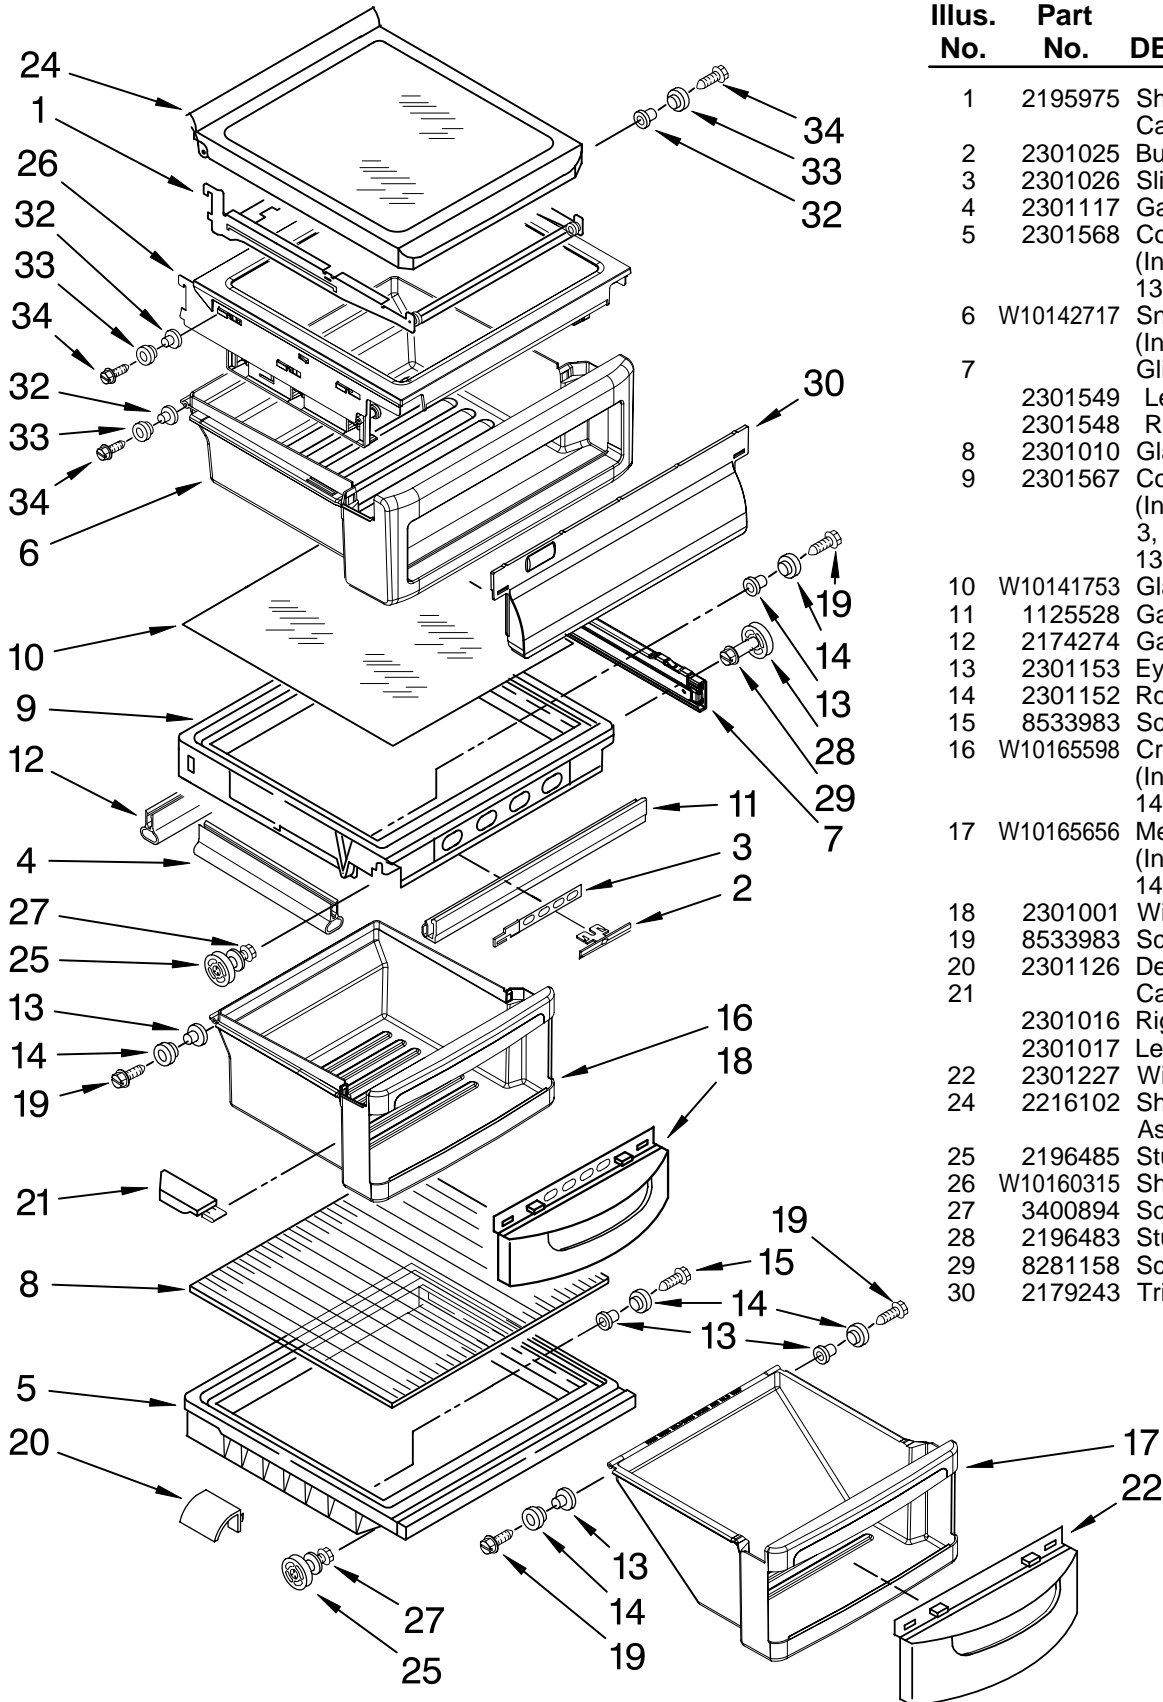

Illus. No.	Part No.	DESCRIPTION
1	2195975	Shelf Assembly, Cantilever (3)
2	2301025	Button, Humidity
3	2301026	Slide, Humidity
4	2301117	Gasket, Side (2)
5	2301568	Cover, Meat Pan (Includes Items 13, 14, 15 & 20)
6	W10142717	Snack Pan (Includes 30)
7		Glide Assy
	2301549	Left Side
	2301548	Right Side
8	2301010	Glass, Cover
9	2301567	Cover, Crisper (Includes 2, 3, 4, 11, 12, 13, 14 & 19)
10	W10141753	Glass, Cover
11	1125528	Gasket (Front)
12	2174274	Gasket (Rear)
13	2301153	Eyelet, Roller
14	2301152	Roller
15	8533983	Screw
16	W10165598	Crisper Pan (Includes 13, 14, 18, 19 & 21)
17	W10165656	Meat Pan (Includes 13, 14, 19 & 22)
18	2301001	Window, Crisper
19	8533983	Screw
20	2301126	Deflector
21		Cap, Crisper Pan
	2301016	Right Side
	2301017	Left Side
22	2301227	Window, Meat Pan
24	2216102	Shelf & Roller Assembly
25	2196485	Stud Assembly
26	W10160315	Shelf, Snack Pan
27	3400894	Screw
28	2196483	Stud Assembly
29	8281158	Screw
30	2179243	Trim, Snack Pan