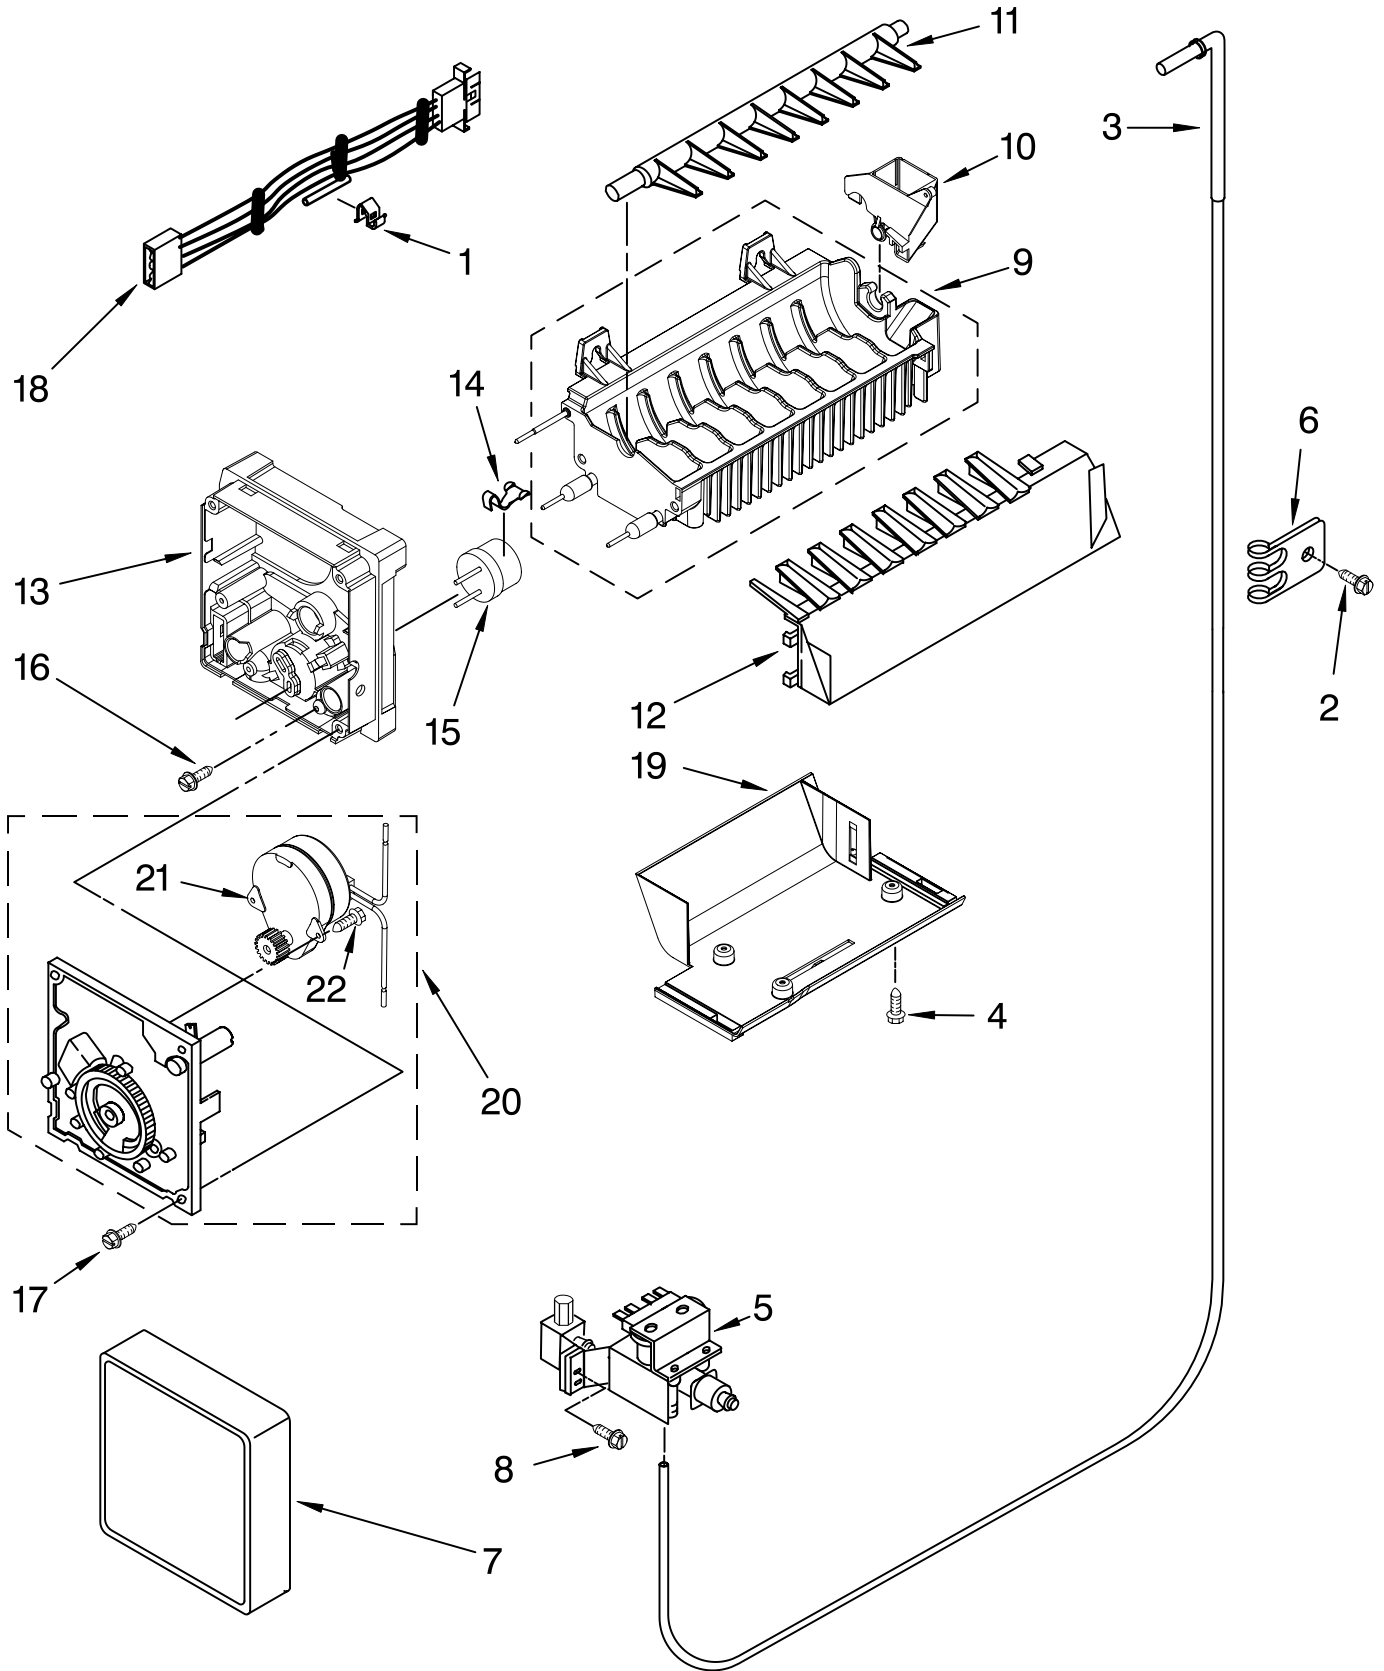

ICEMAKER PARTS

For Models: KSRK25FVWH00, KSRK25FVBL00, KSRK25FVBT00, KSRK25FVMK00, KSRK25FVSS00, KSRK25FVMS00
(White) (Black) (Biscuit) (Mono Stainless) (Stainless Steel) (Mono Stainless)

FOR ORDERING INFORMATION REFER TO PARTS PRICE LIST

ICEMAKER PARTS

For Models: KSRK25FVWH00, KSRK25FVBL00, KSRK25FVBT00, KSRK25FVMK00, KSRK25FVSS00, KSRK25FVMS00
(White) (Black) (Biscuit) (Mono Stainless) (Stainless Steel) (Mono Stainless)

<u>Illus. No.</u>	<u>Part No.</u>	<u>DESCRIPTION</u>
1	628379	Clip, Fuse
2	489084	Screw
3	2303216	Tube, Water
4	489478	Screw
5	2315534	Valve, Solenoid
6	2208136	Tube Clip
7	2174358	Cover
8	488649	Screw
9	W10122527	Mold & Heater Assembly (Also Order 542638
10	2304969	Cup, Water Fill
11	627843	Ejector
12	2198598	Ice Striper
13	2194712	Support
14	2315522	Retainer, Thermostat
15	627985	Thermostat (Also Order 542369 Cement Alumilastic)
16	8533917	Screw
17	489276	Screw
18	2187467	Harness, Wiring
19	2303583	Bracket, Icemaker Mounting
20	626691	Module Assembly (Includes Items 21 & 22)
21	8201515	Motor
22	489136	Screw
100	W10122502	Icemaker Assembly

FOR ORDERING INFORMATION REFER TO PARTS PRICE LIST