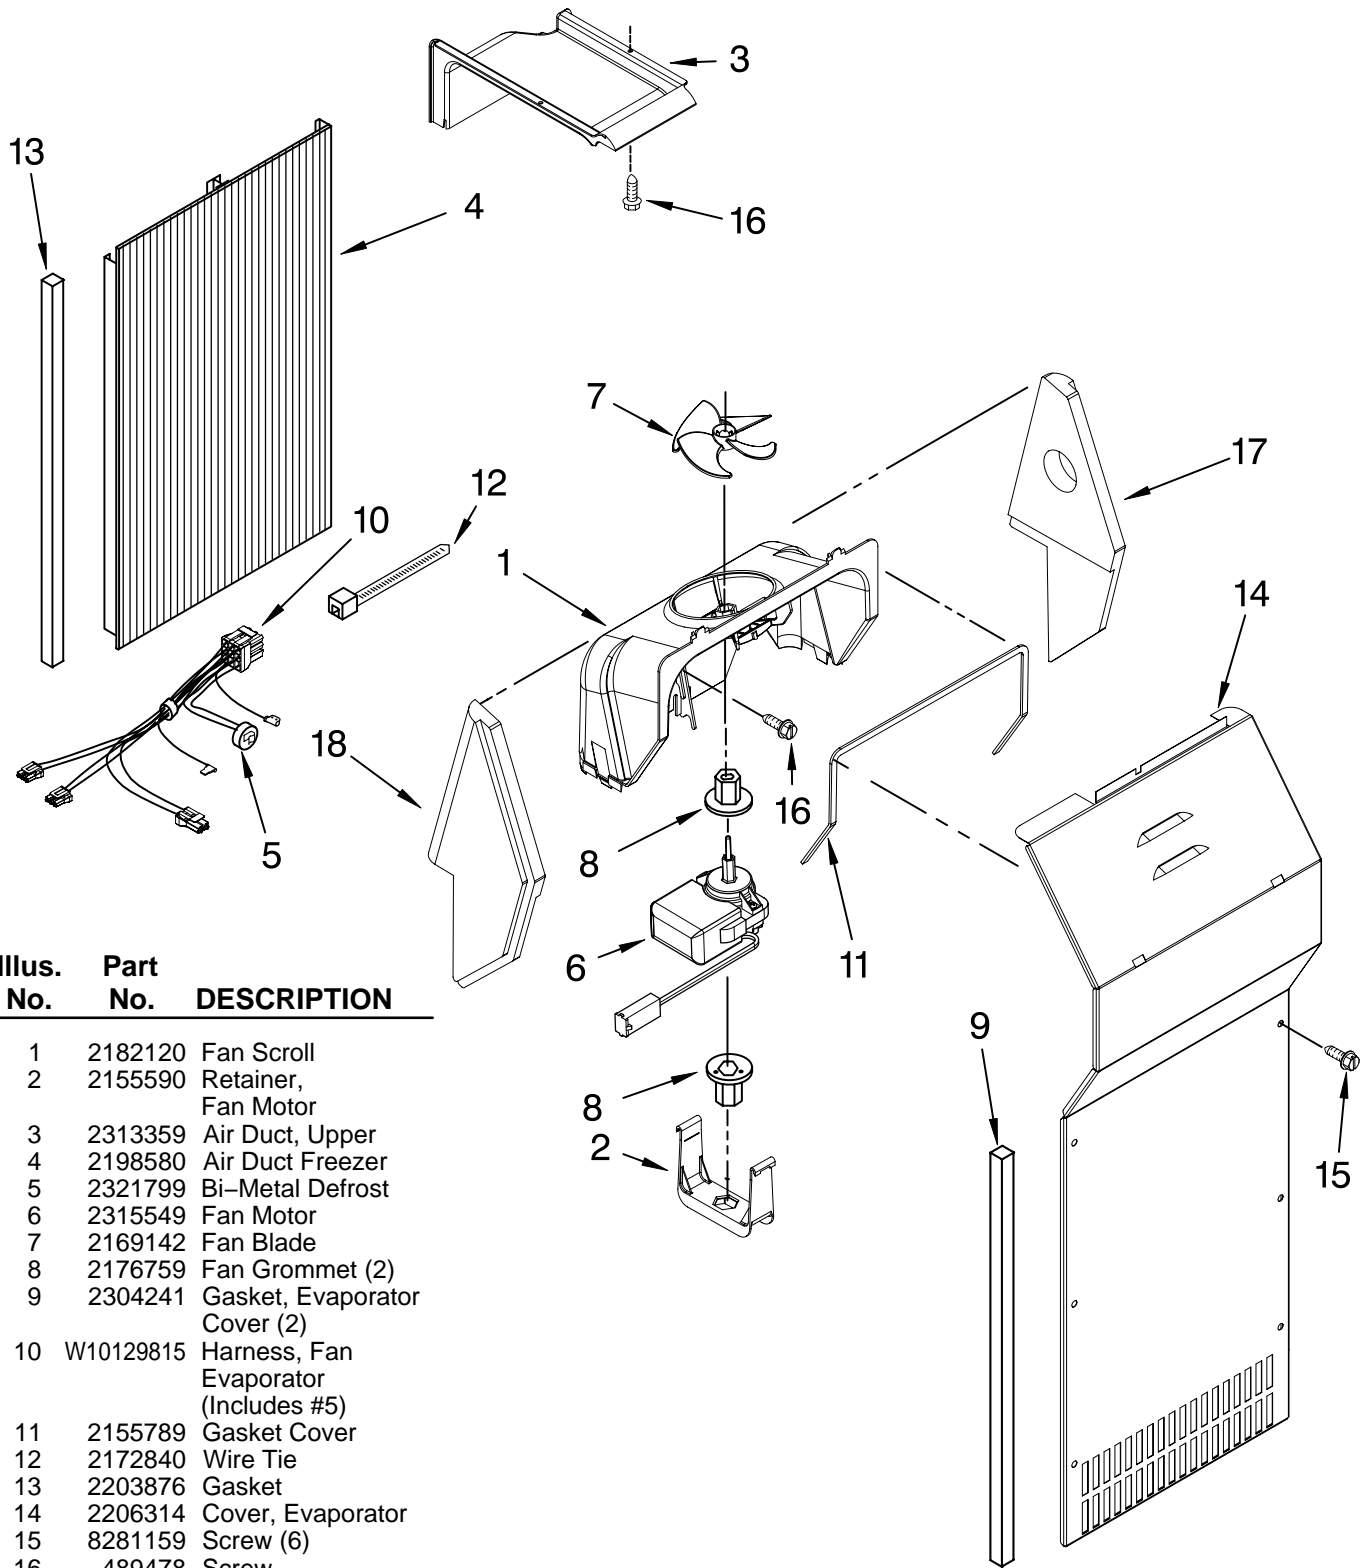

AIR FLOW PARTS

For Models: KSRK25FVWH00, KSRK25FVBL00, KSRK25FVBT00, KSRK25FVMK00, KSRK25FVSS00, KSRK25FVMS00
(White) (Black) (Biscuit) (Mono Stainless) (Stainless Steel) (Mono Stainless)

Illus. No.	Part No.	DESCRIPTION
1	2182120	Fan Scroll
2	2155590	Retainer, Fan Motor
3	2313359	Air Duct, Upper
4	2198580	Air Duct Freezer
5	2321799	Bi-Metal Defrost
6	2315549	Fan Motor
7	2169142	Fan Blade
8	2176759	Fan Grommet (2)
9	2304241	Gasket, Evaporator Cover (2)
10	W10129815	Harness, Fan Evaporator (Includes #5)
11	2155789	Gasket Cover
12	2172840	Wire Tie
13	2203876	Gasket
14	2206314	Cover, Evaporator
15	8281159	Screw (6)
16	489478	Screw
17	2203595	Support, R.S
18	2203596	Support, L.S

FOR ORDERING INFORMATION REFER TO PARTS PRICE LIST