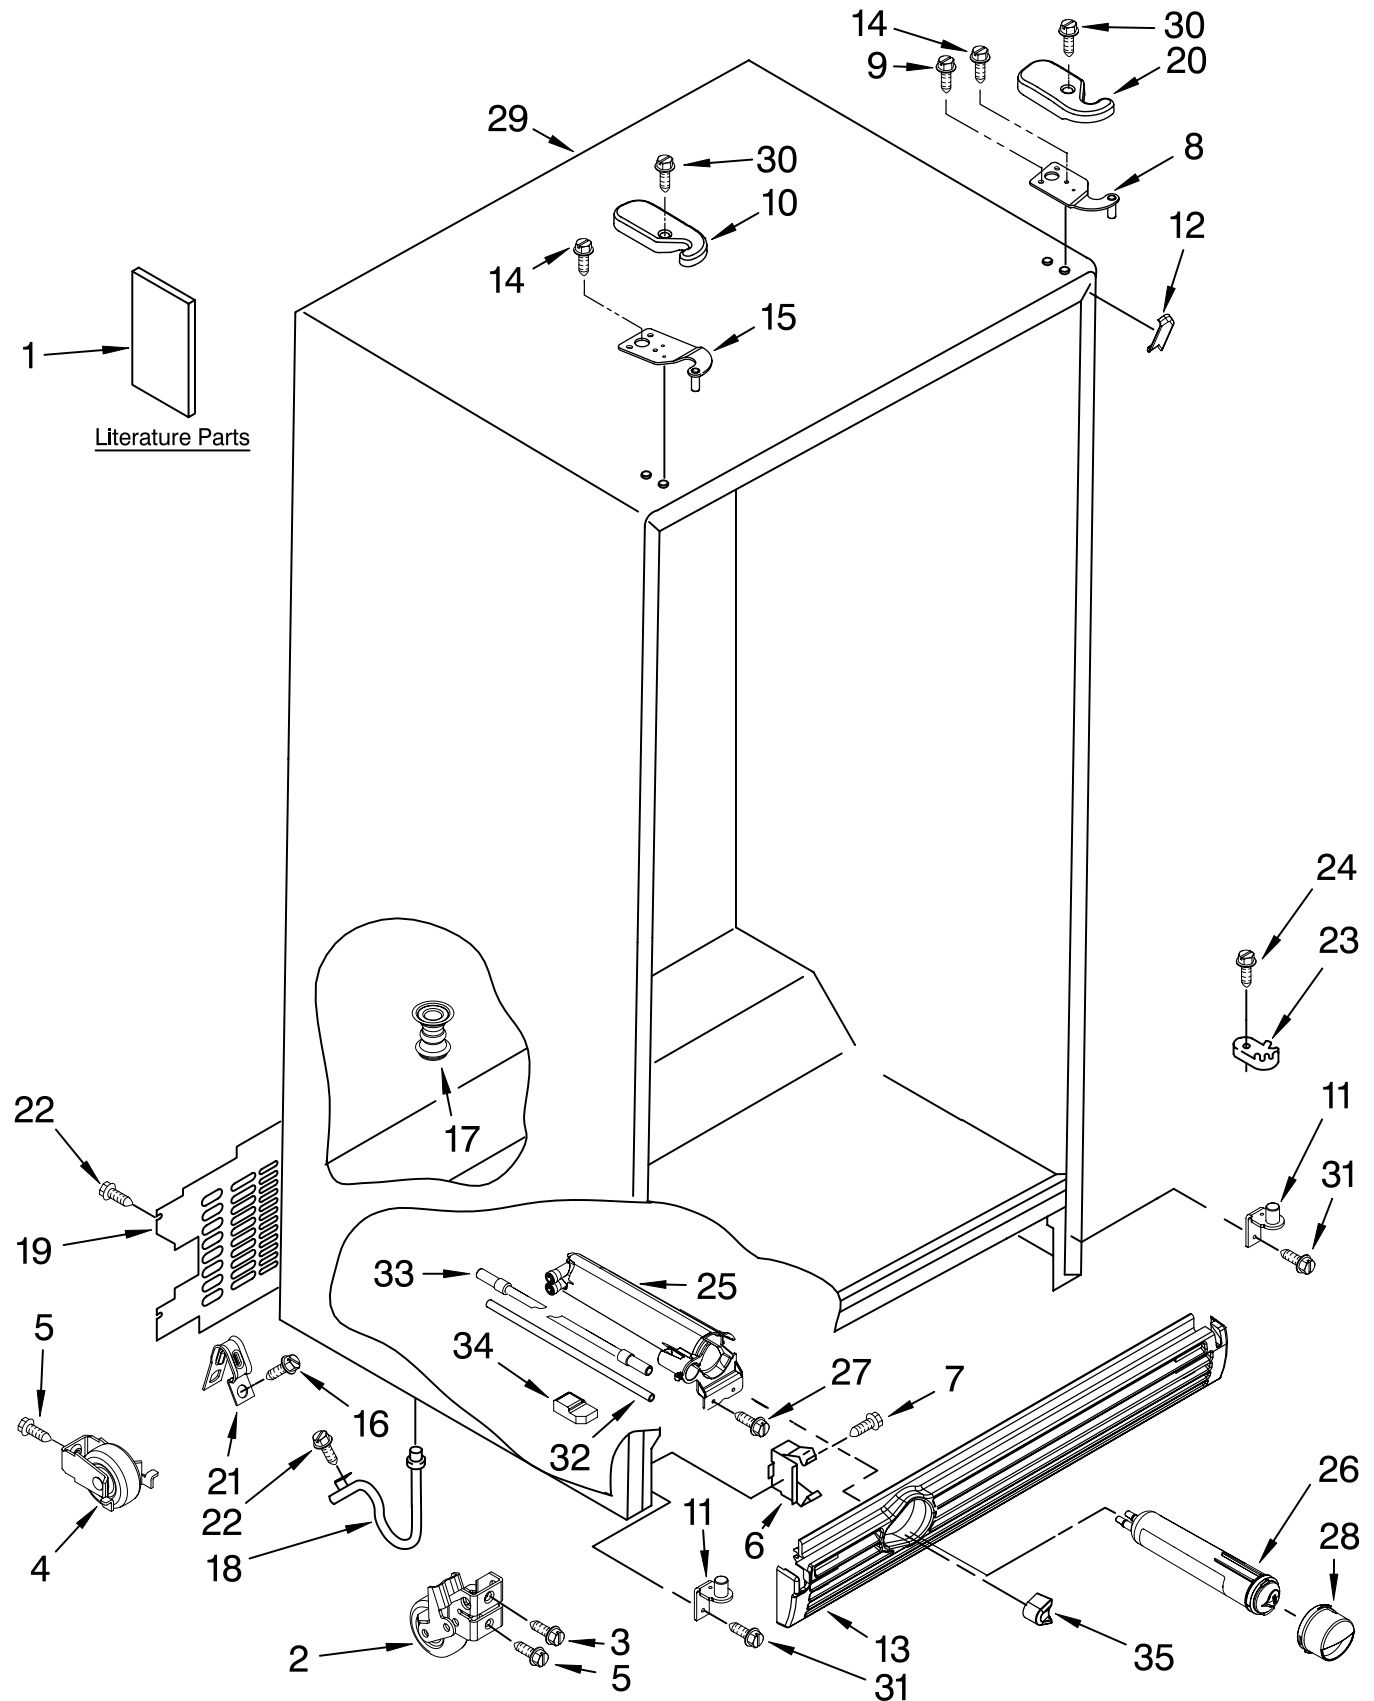

KitchenAid® CABINET PARTS

REFRIGERATOR

For Models: KSRK25FVWH00, KSRK25FVBL00, KSRK25FVBT00, KSRK25FVMK00, KSRK25FVSS00, KSRK25FVMS00
(White) (Black) (Biscuit) (Mono Stainless) (Stainless Steel) (Mono Stainless)

FOR ORDERING INFORMATION REFER TO PARTS PRICE LIST