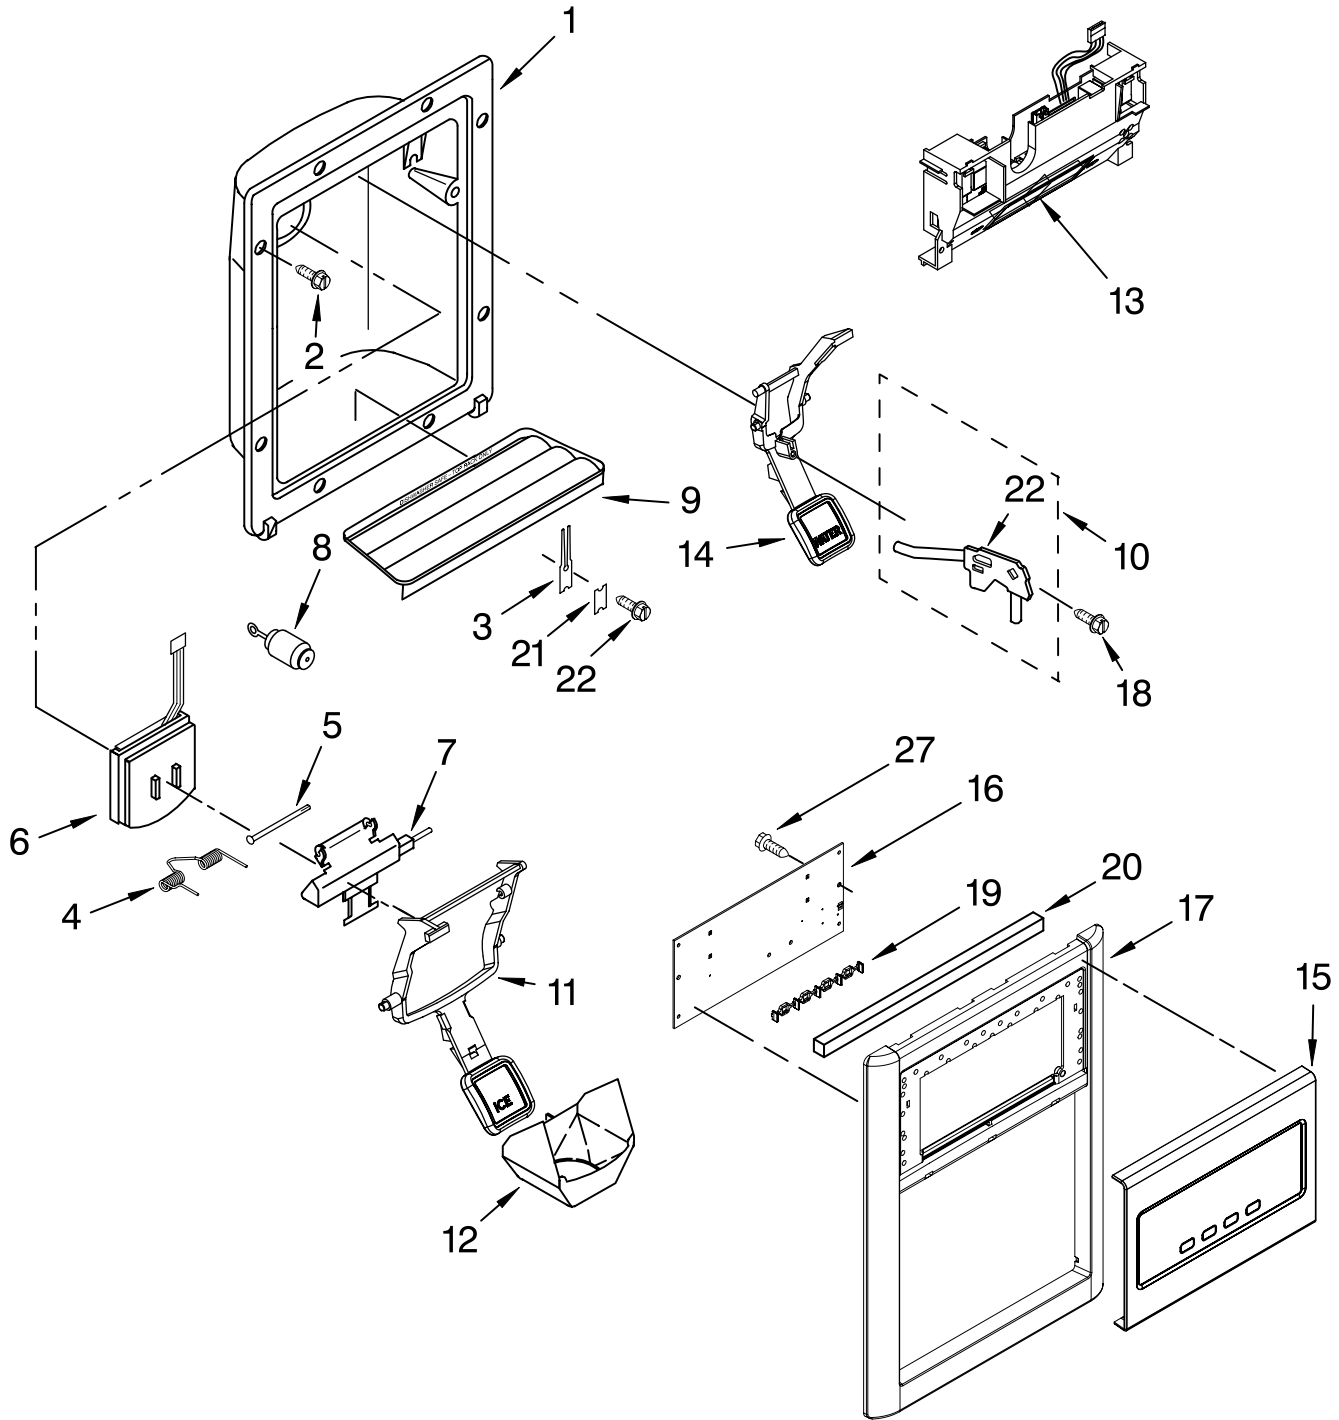

DISPENSER FRONT PARTS

For Models: KSRK25FVWH00, KSRK25FVBL00, KSRK25FVBT00, KSRK25FVMK00, KSRK25FVSS00, KSRK25FVMS00
(White) (Black) (Biscuit) (Mono Stainless) (Stainless Steel) (Mono Stainless)

FOR ORDERING INFORMATION REFER TO PARTS PRICE LIST

DISPENSER FRONT PARTS

For Models: KSRK25FVWH00, KSRK25FVBL00, KSRK25FVBT00, KSRK25FVMK00, KSRK25FVSS00, KSRK25FVMS00
(White) (Black) (Biscuit) (Mono Stainless) (Stainless Steel) (Mono Stainless)

Illus. No.	Part No.	DESCRIPTION	Illus. No.	Part No.	DESCRIPTION	Illus. No.	Part No.	DESCRIPTION
1		Housing, Dispenser (Not Serviced)	11		Lever, Ice Dispenser	15		Fascia Assy
2	3196537	Screw		2180259	White		W10136810	White
3	2194719	Retainer, Levers		2180261	Black		W10144770	Black
4	2304772	Spring, Torsion		2186850	Biscuit		W10144771	Biscuit
5	2196195	Pin		2180261AP	Apollo Gray		W10144818	Stainless
6	2180353	Door, Ice	12	2180224	Guide, Ice	16	2321749	Control Board
7	2304355	Door Mechanism Assembly	13	W10167537	Bracket, Control	17		Front Bezel-Disp
8	2205686	Delay Mechanism	14		Lever, Water Dispenser		W10136850	White
9		Grille, Overflow		2180268	White		W10136851	Black
	2206670W	White		2180270	Black		W10136852	Biscuit
	2206670B	Black		2186852	Biscuit		W10139842	Stainless
	2206670T	Biscuit		2180270AP	Apollo Gray	18	489000	Screw
	W10171993	Apollo Gray				19	W10170410	Support, Window
10	2304317	Water Fitting Assembly (Includes Water Tube)				20	2305571	Gasket
						21	2195051	Strain Relief
						22	2304673	Bracket, Dispenser
						27	27489214	Screw