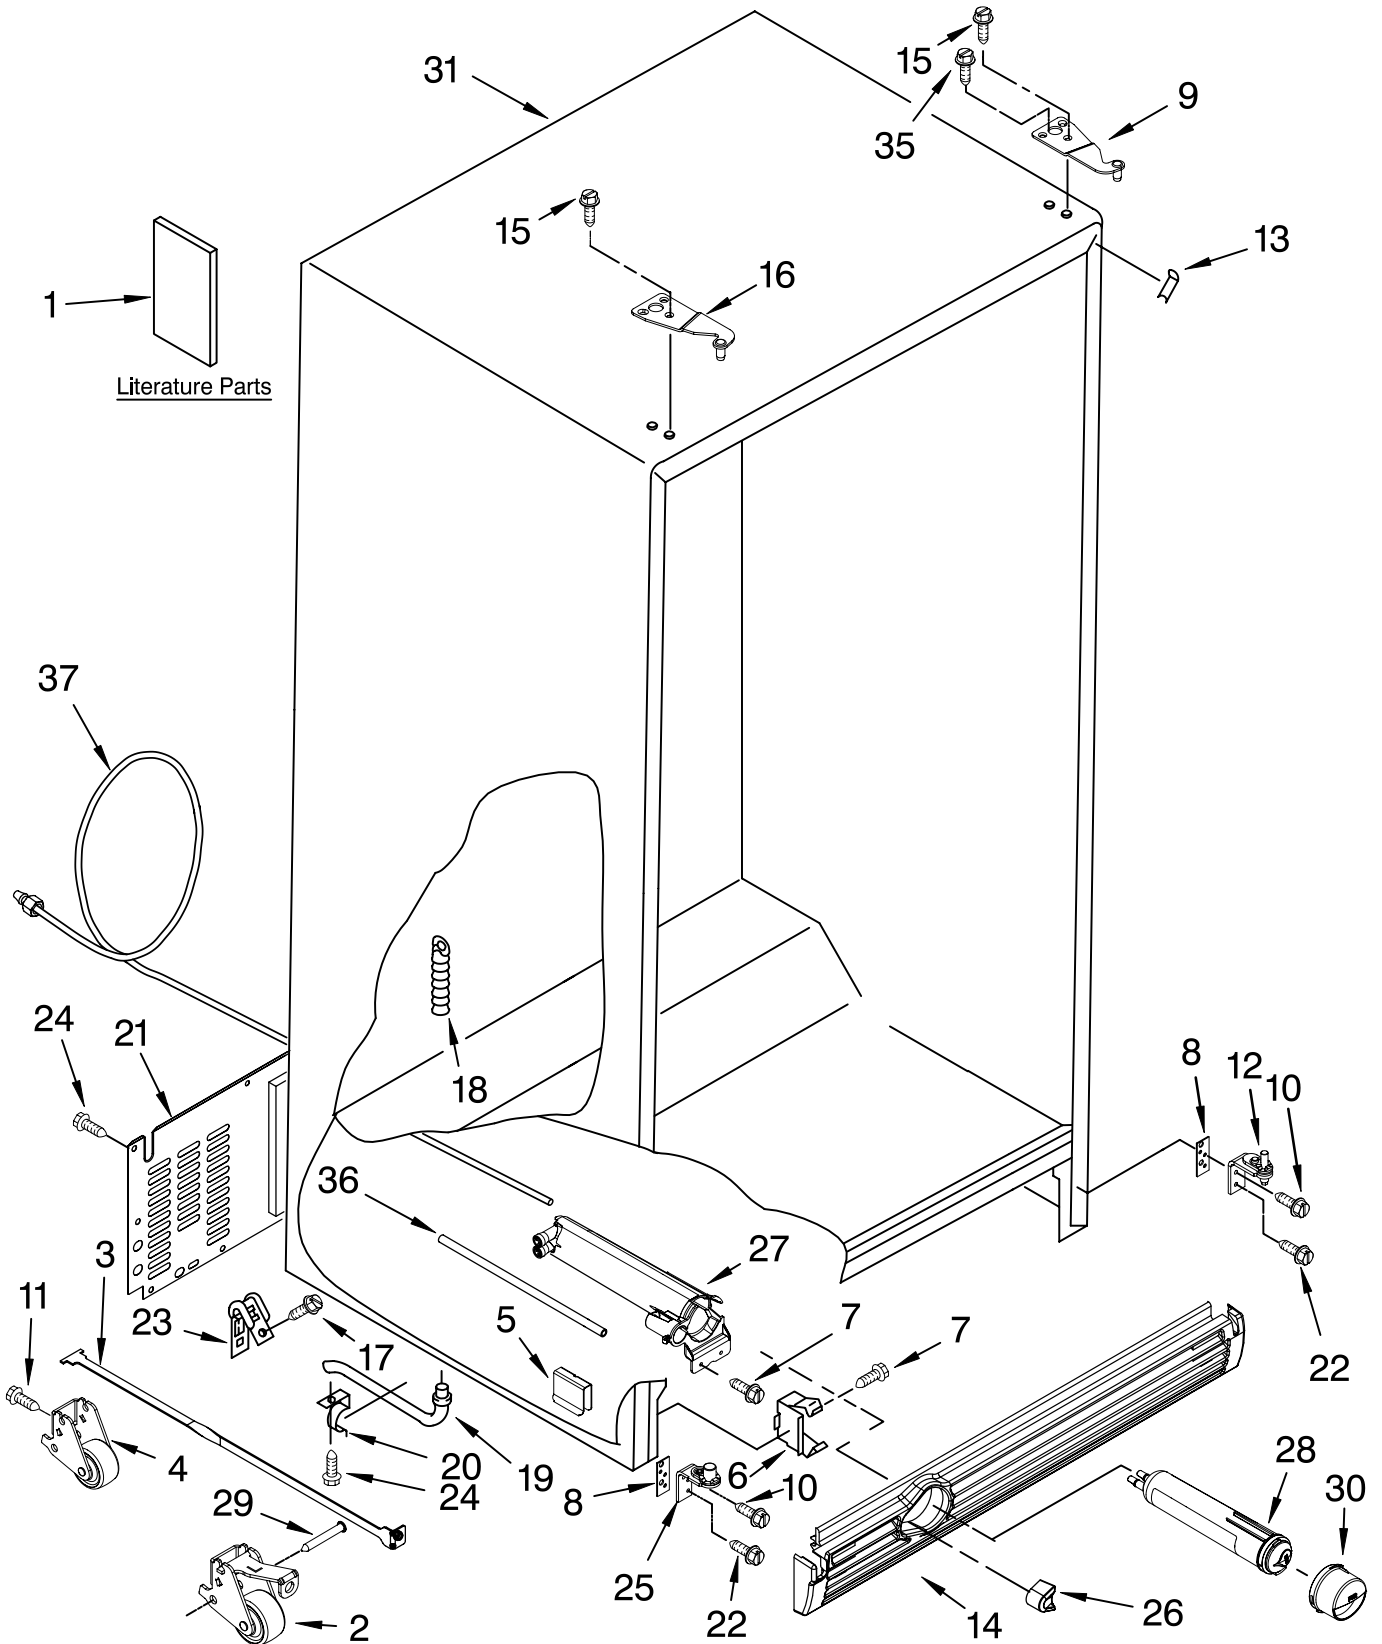

For Models: KSBS25INWH01, KSBS25INBT01, KSBS25INBL01, KSBS25INSS01
(White) (Biscuit) (Black) (Stainless Steel)

FOR ORDERING INFORMATION REFER TO PARTS PRICE LIST