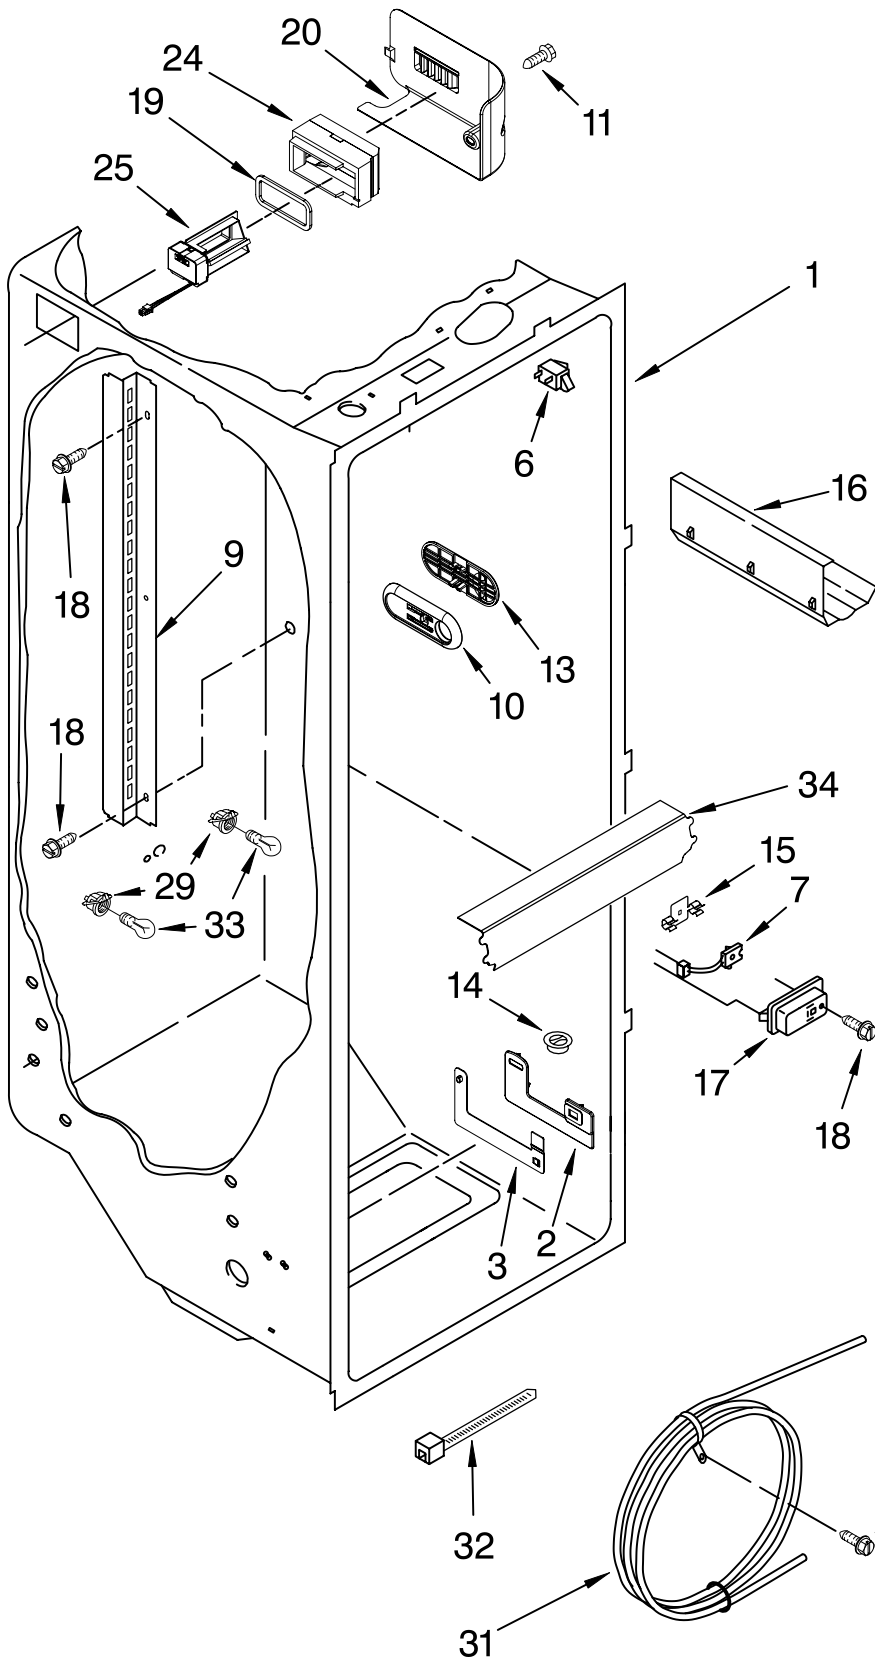

REFRIGERATOR LINER PARTS

For Models: KSBS25INWH01, KSBS25INBT01, KSBS25INBL01, KSBS25INSS01
(White) (Biscuit) (Black) (Stainless Steel)

Illus. No.	Part No.	DESCRIPTION
1		Liner (Not A Serviceable Part)
2	2224121	Escutcheon, Meat Pan Control
3	2224123	Slide Meat Pan Control
6	1118894	Switch, Rocker Arm
7	2188820	Thermistor
9	2223456	Ladder, Shelf (2)
10	2301234	Housing, Door Control
11	489084	Screw
13	2301235	Slide, Door Control
14	2171846	Release Valve
15	2209204	Clip, Thermistor
16	2179404K	Rack, Wine & Egg
17	1116793	Cover, Thermistor
18	489478	Screw
19	2304597	Gasket, Air Baffle
20	2223403	Cover, Air Baffle
24	2224076	Air Diffuser Assembly
25	2220377	Air Baffle
29	2162085	Socket
31	2223876	Reservoir
32	2205813	Strap
33	2255743	Light Bulb
34	2223663	Light Lens
37	488280	Screw

FOR ORDERING INFORMATION REFER TO PARTS PRICE LIST