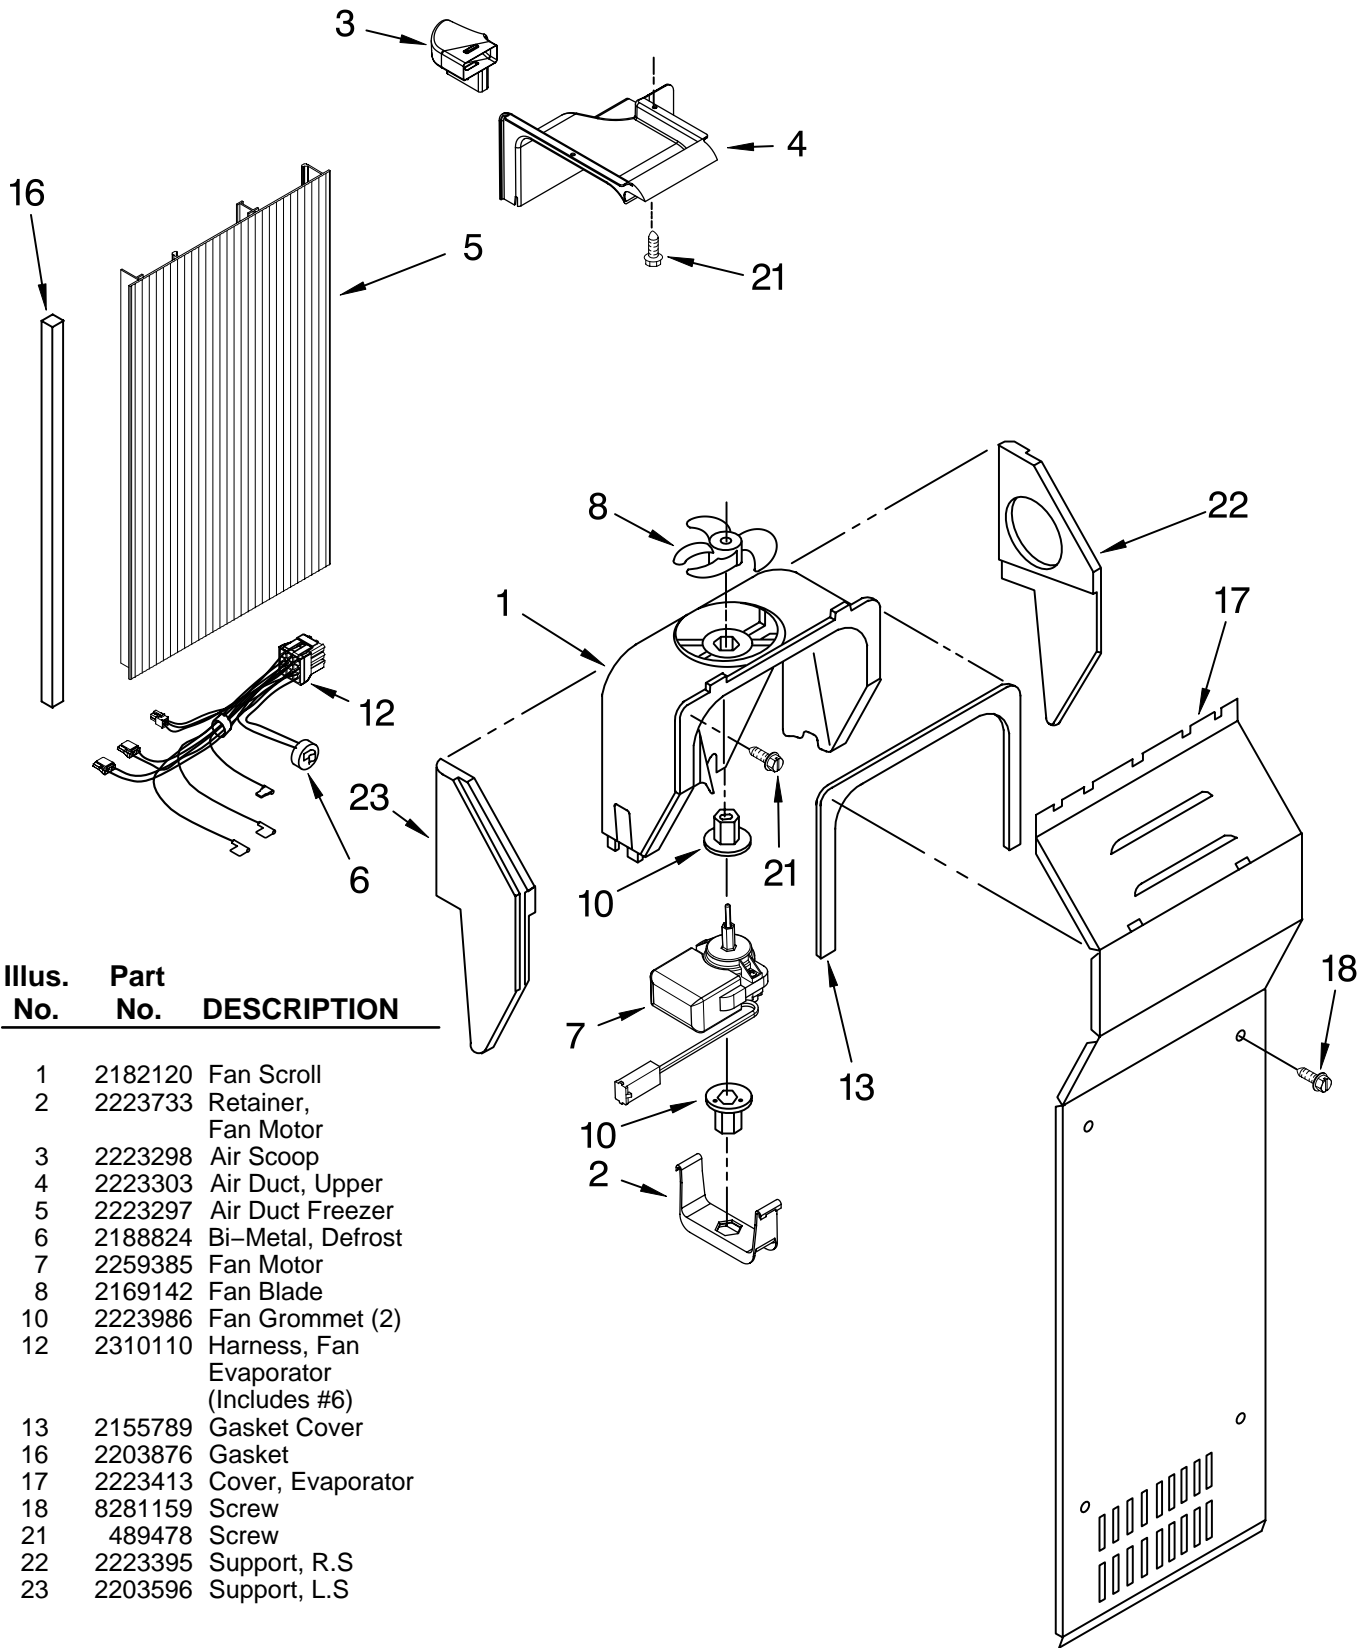

AIR FLOW PARTS

For Models: KSBS25INWH01, KSBS25INBT01, KSBS25INBL01, KSBS25INSS01
(White) (Biscuit) (Black) (Stainless Steel)

Illus. No.	Part No.	DESCRIPTION
1	2182120	Fan Scroll
2	2223733	Retainer, Fan Motor
3	2223298	Air Scoop
4	2223303	Air Duct, Upper
5	2223297	Air Duct Freezer
6	2188824	Bi-Metal, Defrost
7	2259385	Fan Motor
8	2169142	Fan Blade
10	2223986	Fan Grommet (2)
12	2310110	Harness, Fan Evaporator (Includes #6)
13	2155789	Gasket Cover
16	2203876	Gasket
17	2223413	Cover, Evaporator
18	8281159	Screw
21	489478	Screw
22	2223395	Support, R.S
23	2203596	Support, L.S

FOR ORDERING INFORMATION REFER TO PARTS PRICE LIST