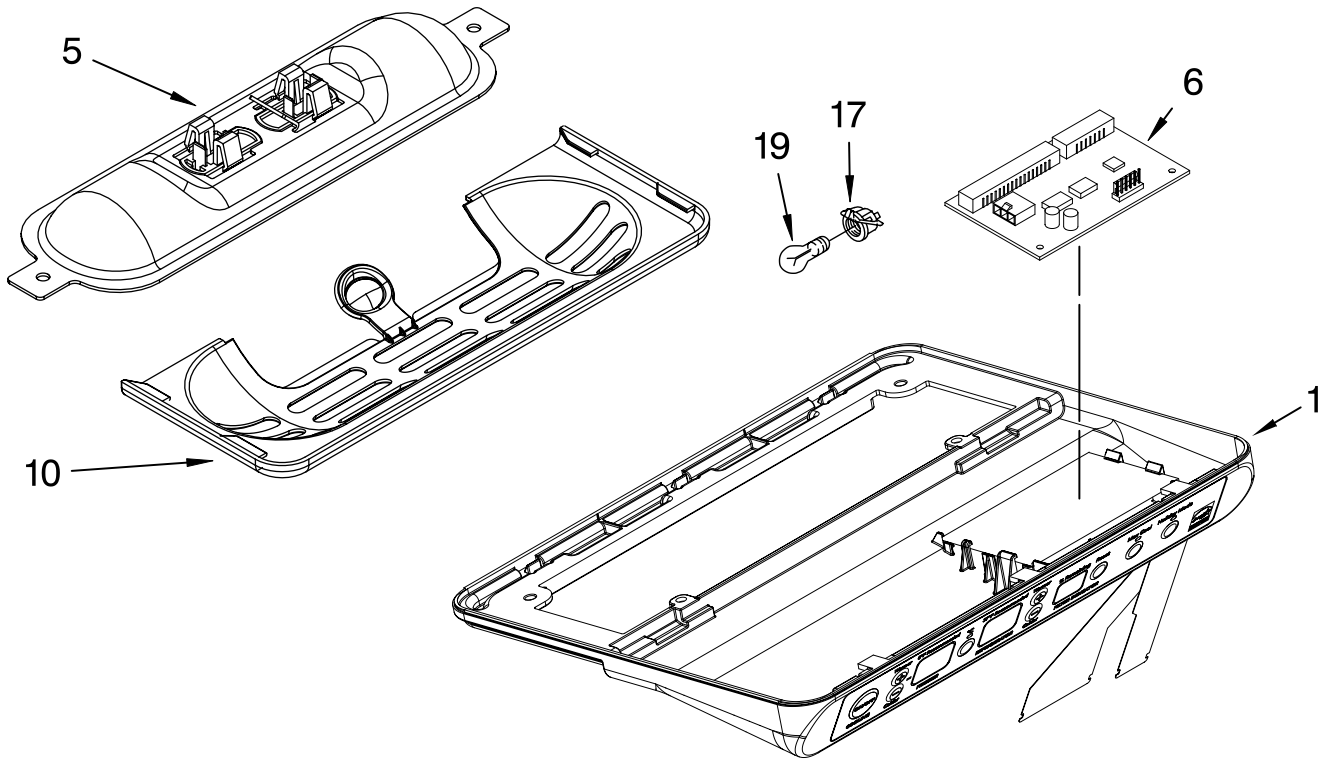

CONTROL PARTS

For Models: KSBS25INWH01, KSBS25INBT01, KSBS25INBL01, KSBS25INSS01
(White) (Biscuit) (Black) (Stainless Steel)

Illus. No.	Part No.	DESCRIPTION
1	2306989	Control Box (Includes #6)
5	2223882	Heat Shield Asm
6	2307037	Control Board Asm
10	2223506	Light Lens, Control Box
17	2223857	Light Socket
19	2223678	Light Bulb

FOR ORDERING INFORMATION REFER TO PARTS PRICE LIST