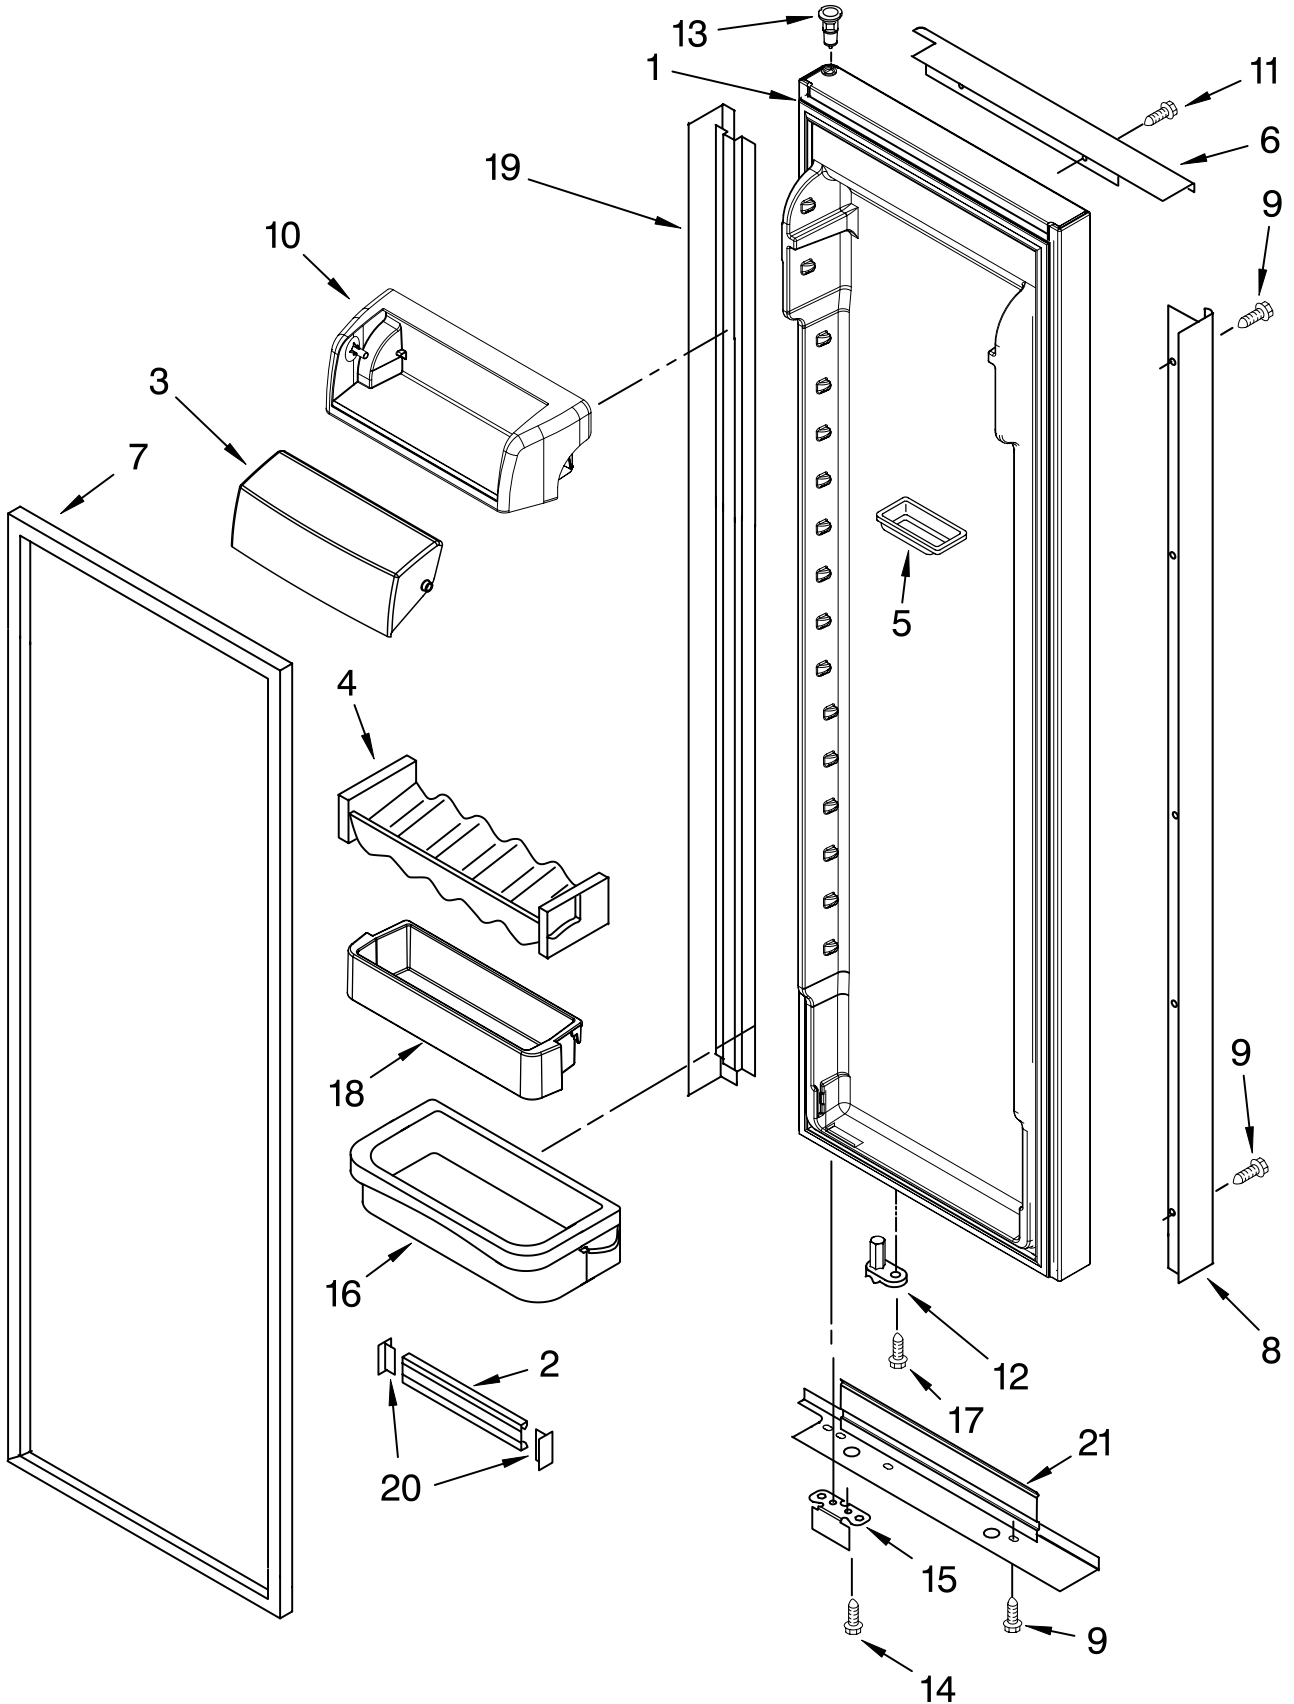

MOTOR AND ICE CONTAINER PARTS

For Models: KSBS25INWH01, KSBS25INBT01, KSBS25INBL01, KSBS25INSS01
(White) (Biscuit) (Black) (Stainless Steel)

Illus. No.	Part No.	DESCRIPTION
1	2223317	Ice Bin
2	2255580	Crusher Bin
3	2258222	Auger
4	2258220	Washer
5	1119007	Spacer, Flat (6)
6	2255460	Cover, Crusher
7	2257024	Blade, Rotary
8	1119005	Spacer, Step (2)
9	2257020	Blade, Fixed
10	2257023	Blade, Rotary
11	2198602	Block, Blade
12	489229	Roll Pin
13	2257022	Blade, Rotary
14	489235	Washer, Plain
15	2198661	Washer, Coupling
16	2220457	Coupling
17	8281164	Screw
18	3400065	Screw
19	2301345	Button, Bin
20	2212371	Latch, Bin
21	2198608	Spring, Latch
22	2198671	Screw
23	8281163	Screw
24	2212369	Holder
25	2220458	Coupling, Bottom
26	2198628	Seal
27	2212370	Washer
29	2198607	Spring
30	999536	Drive Shaft
31	2256154	Enclosure, Motor
32	2188860	Dispenser, Motor
33	2212305	Cover
36	2212365	Sleeve, Coupling
37	2187725	Wire Harness, IDI Motor

REFRIGERATOR DOOR PARTS

For Models: KSBS25INWH01, KSBS25INBT01, KSBS25INBL01, KSBS25INSS01
(White) (Biscuit) (Black) (Stainless Steel)

FOR ORDERING INFORMATION REFER TO PARTS PRICE LIST