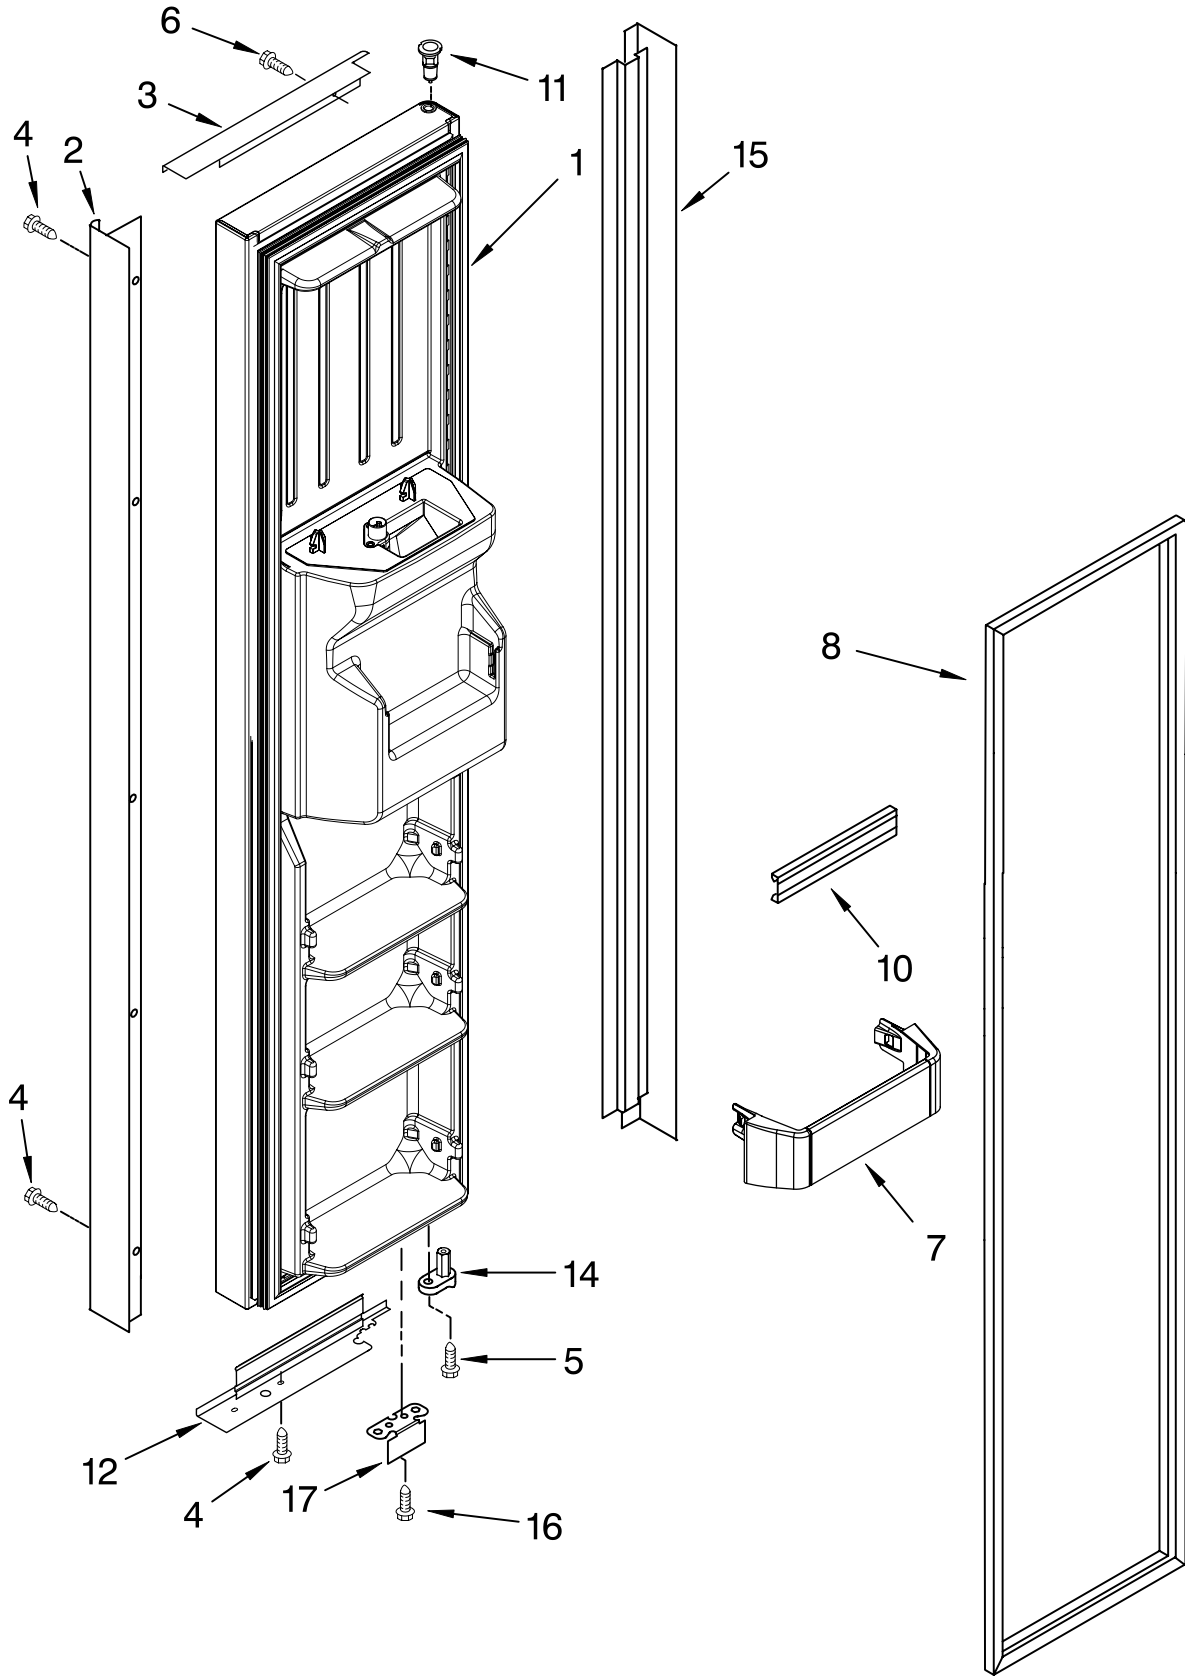

FREEZER DOOR PARTS

For Models: KSBS25INWH01, KSBS25INBT01, KSBS25INBL01, KSBS25INSS01
(White) (Biscuit) (Black) (Stainless Steel)

FOR ORDERING INFORMATION REFER TO PARTS PRICE LIST