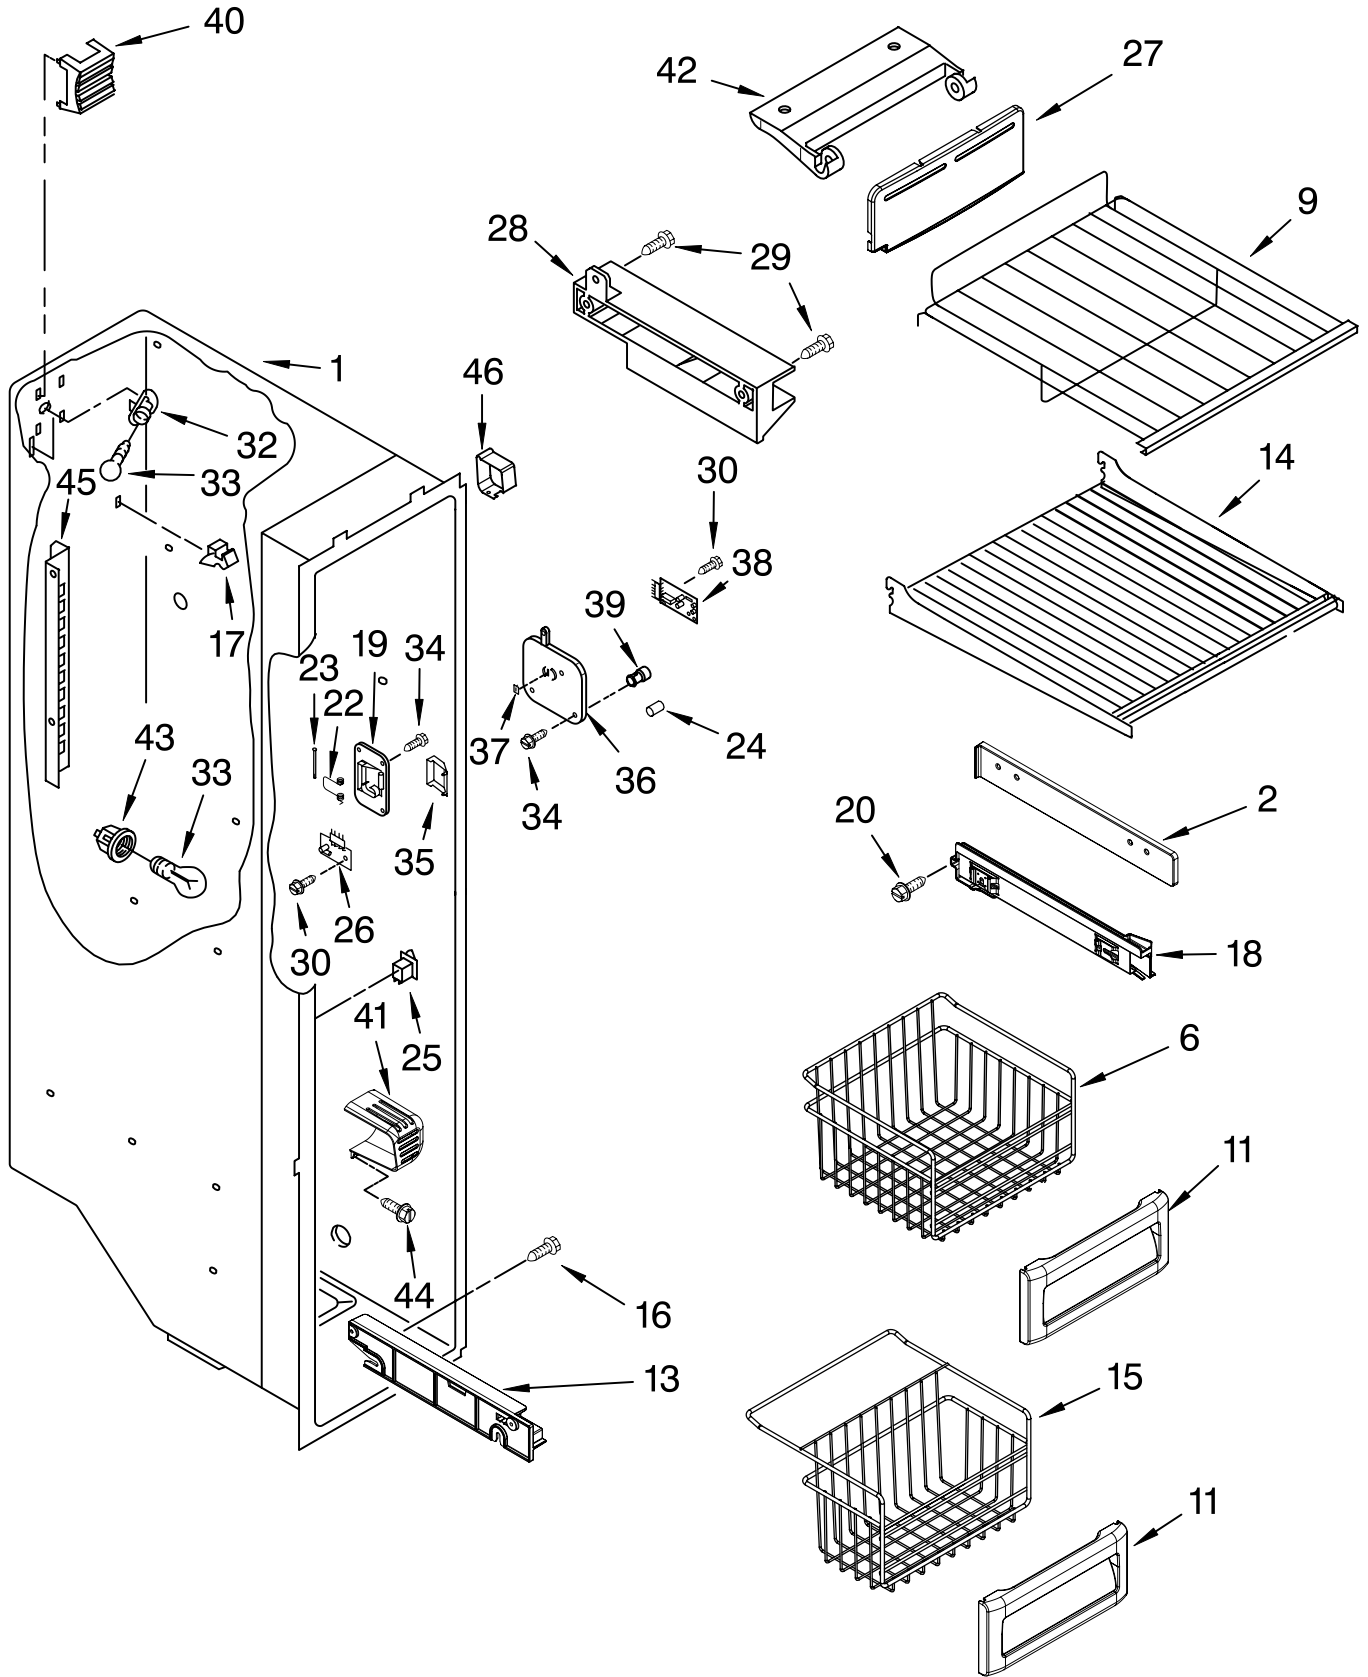

FREEZER LINER PARTS

For Models: KSBS25INWH01, KSBS25INBT01, KSBS25INBL01, KSBS25INSS01
(White) (Biscuit) (Black) (Stainless Steel)

FOR ORDERING INFORMATION REFER TO PARTS PRICE LIST

FREEZER LINER PARTS

For Models: **KSBS25INWH01**, **KSBS25INBT01**, **KSBS25INBL01**, **KSBS25INSS01**
(White) (Biscuit) (Black) (Stainless Steel)

Illus. No.	Part No.	DESCRIPTION
1		Liner (Not A Serviceable Part)
2	2223777	Spacer, Slide (2)
6	2223691	Basket, Deep (2)
9	2223500	Shelf Assembly, Cantilever (2)
11	2224053	Front, Basket
13		Shelf Track
	2223787	Right Side
	2223788	Left Side
14	2223681	Shelf, Fixed
15	2223694	Basket, Lower
16	486298	Screw
17	842534	Clip, Air Duct (2)
18		Glide Assembly, Basket (2)
	2301544	Right Side
	2301545	Left Side
19	2259487	Cover, Emitter
20	8534064	Screw
22	2198635	Spring
23	2198634	Pin
24	2198665	Tube, P.C. Board
25	1115373	Switch, Rocker Arm
26	2220398	P.C. Board Emitter
27	2224125	Cover, Ice Maker
28		Slide, Ice Maker Mounting
	2212321	Right Side
	2306900	Left Side
29	489478	Screw
30	489214	Screw
32	2162085	Light Socket
33	2255743	Light Bulb
34	8281185	Screw
35	2198633	Flipper
36	2255561	Cover, Receiver
37	2301340	Slide, Ice Maker Shut Off
38	2255114	P.C. Board, Receiver
39	2198643	Lens
40	2198589	Light Shield
41	2212340	Light Lens
42	2198641	Bracket, Ice Maker Cover
43	2155597	Socket, Light
44	3400893	Screw
45		Ladder
	2223414	Left Side
	2223415	Right Side
46	2306901	Shield, Wiring

FOR ORDERING INFORMATION REFER TO PARTS PRICE LIST