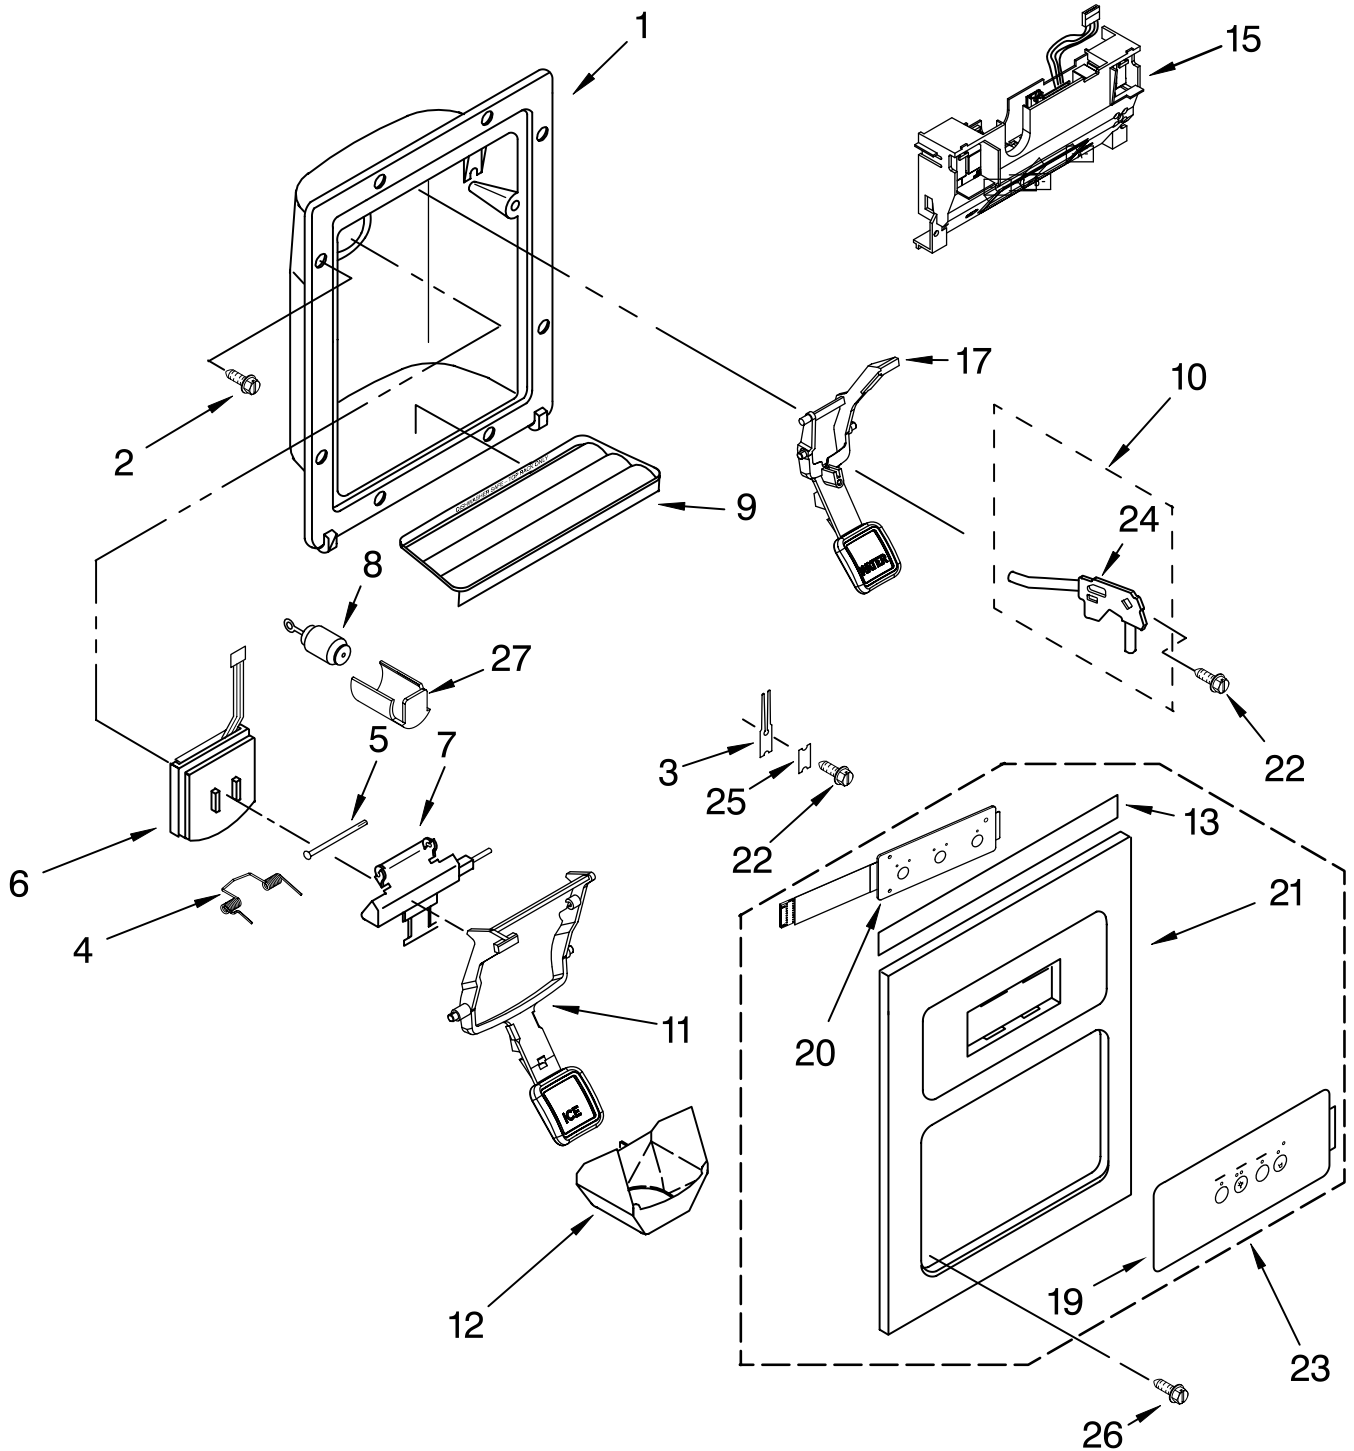

DISPENSER FRONT PARTS

For Models: KSBS25INWH01, KSBS25INBT01, KSBS25INBL01, KSBS25INSS01
(White) (Biscuit) (Black) (Stainless Steel)

FOR ORDERING INFORMATION REFER TO PARTS PRICE LIST

DISPENSER FRONT PARTS

For Models: KSBS25INWH01, KSBS25INBT01, KSBS25INBL01, KSBS25INSS01
(White) (Biscuit) (Black) (Stainless Steel)

Illus. No.	Part No.	DESCRIPTION
1		Housing, Dispenser (Not Serviced)
2	3196537	Screw
3	2194719	Retainer, Levers
4	2180209	Spring, Torsion
5	2196195	Pin
6	2180353	Door, Ice
7	2304355	Door Mechanism Assembly
8	2205686	Mechanism Delay
9		Grille, Overflow
	2206670W	White
	2206670T	Biscuit
	2206670B	Black
10	2221562	Water Fitting Assembly (Includes Water Tube)
11		Lever, Ice Dispenser
	2259396W	White
	2259396T	Biscuit
	2259396SB	Black
12	2180224	Guide, Ice
13	2305571	Gasket
15	2306938	Bracket, Control
17		Lever, Water Dispenser
	2259395W	White
	2259395T	Biscuit
	2259395SB	Black
19		Overlay, Front Cover (Not Available, Order #23)
20		LED Display (Not Available, Order #23)
21		Front Cover, Housing (Not Available, Order #23)
22	489000	Screw
23		Front Cover Assembly (Includes Items 13, 19, 20 & 21)
	2224063W	White
	2224063T	Biscuit
	2224063B	Black
24	2304673	Bracket, Dispenser
25	2195051	Strain Relief
26	3400065	Screw
27	2252127	Sleeve, Mechanism

FOR ORDERING INFORMATION REFER TO PARTS PRICE LIST