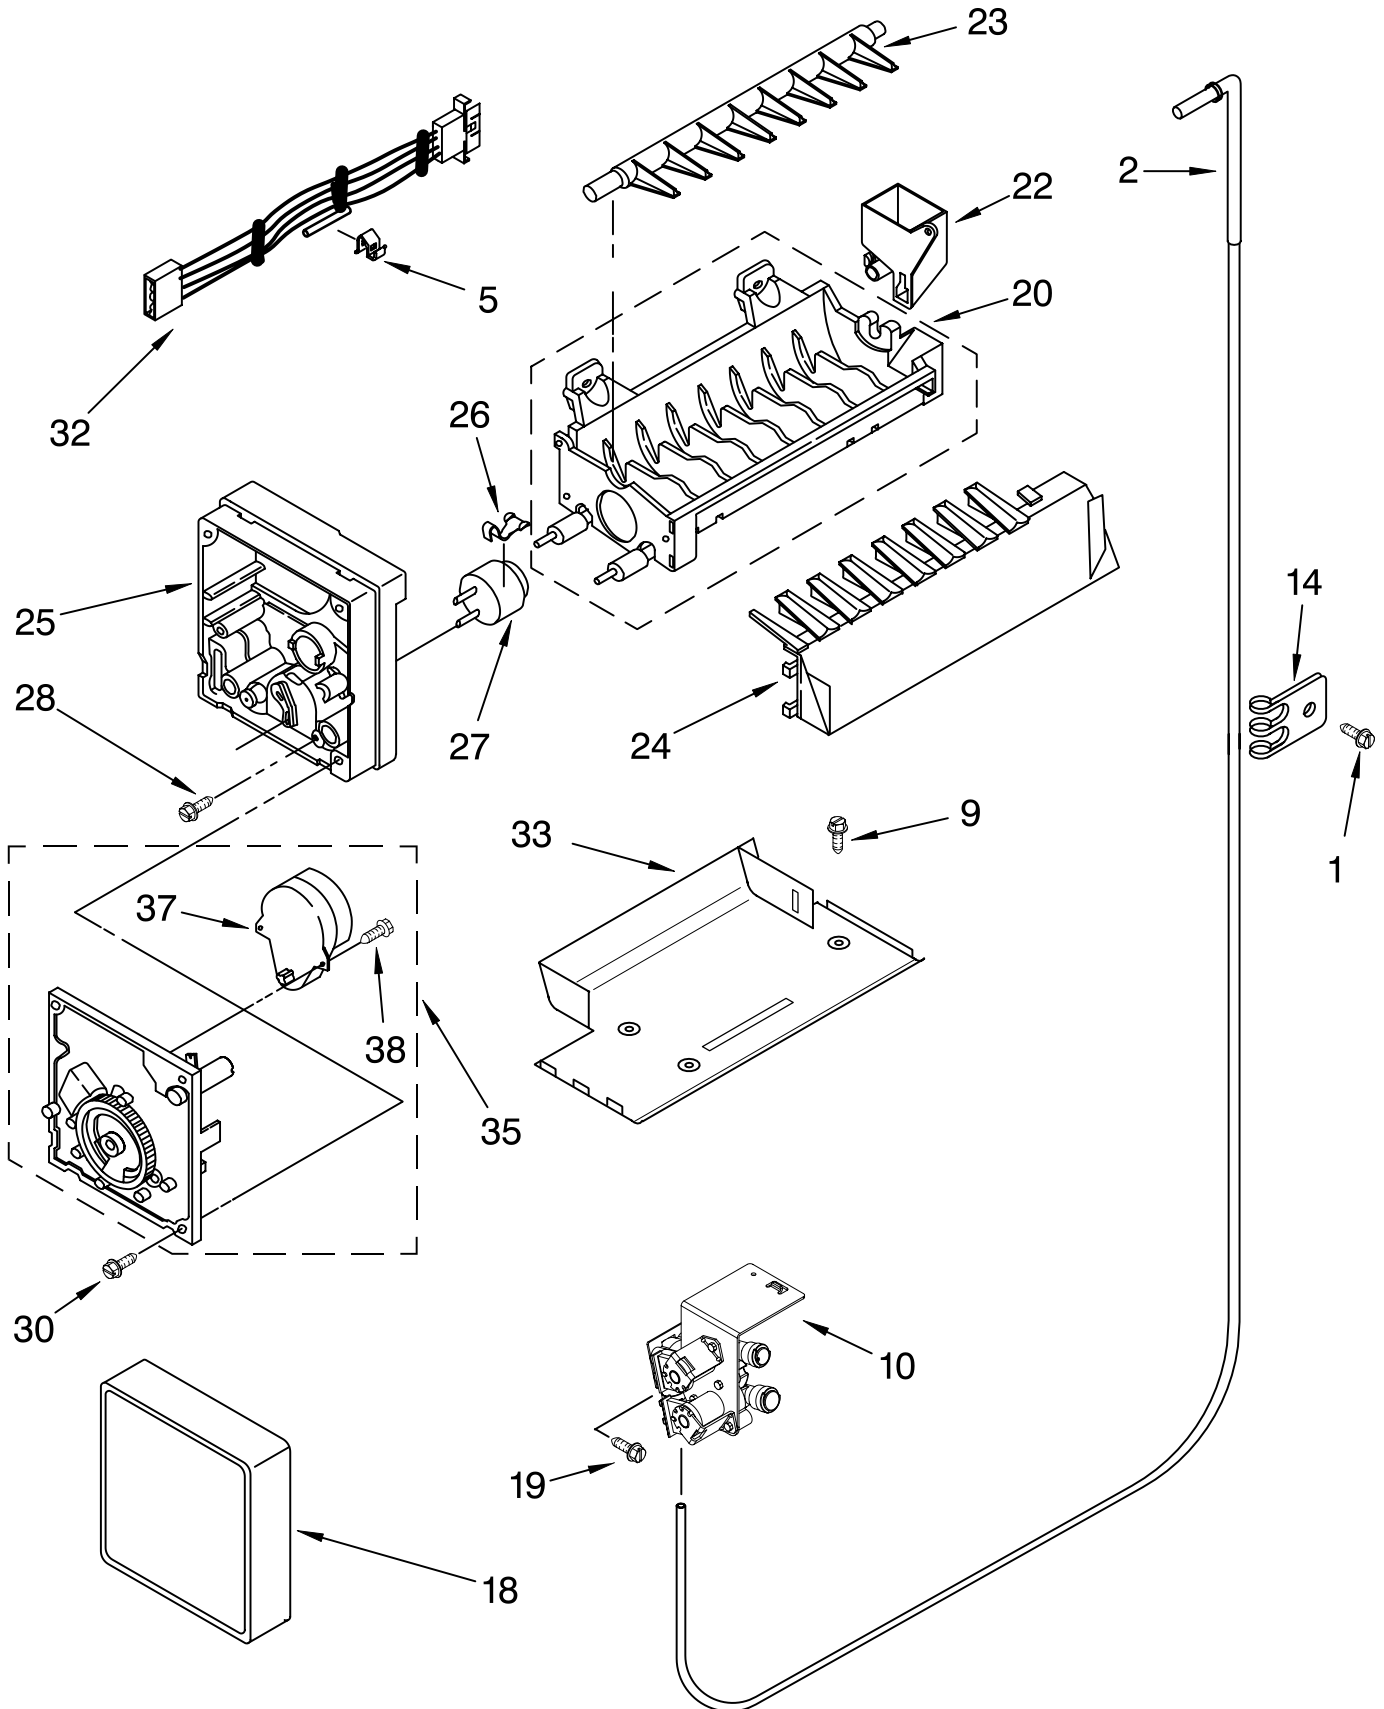

ICEMAKER PARTS

For Models: KSBS25INWH01, KSBS25INBT01, KSBS25INBL01, KSBS25INSS01
(White) (Biscuit) (Black) (Stainless Steel)

FOR ORDERING INFORMATION REFER TO PARTS PRICE LIST

ICEMAKER PARTS

For Models: KSBS25INWH01, KSBS25INBT01, KSBS25INBL01, KSBS25INSS01
(White) (Biscuit) (Black) (Stainless Steel)

Illus. No.	Part No.	DESCRIPTION
1	489084	Screw
2	2256096	Fitting, Water Tube
5	628379	Clip, Fuse
9	489478	Screw
10	2315533	Water Valve Asm
14	2208136	Tube Clip
18	2174358	Cover
19	488649	Screw
20	628228	Mold & Heater Assembly (Also Order 542638
22	628356	Cup, Water Fill
23	627843	Ejector
24	2198598	Ice Striper
25	2194712	Support
26	627796	Retainer, Thermostat
27	627985	Thermostat (Also Order 542369 Cement Alumilastic)
28	8533917	Screw
30	489276	Screw
32	2187467	Harness, Wiring
33	2212322	Bracket, Icemaker Mounting
35	626678	Module Assembly (Includes Items 37 & 38)
37	626676	Motor
38	489136	Screw
100	2198597	Icemaker Assembly