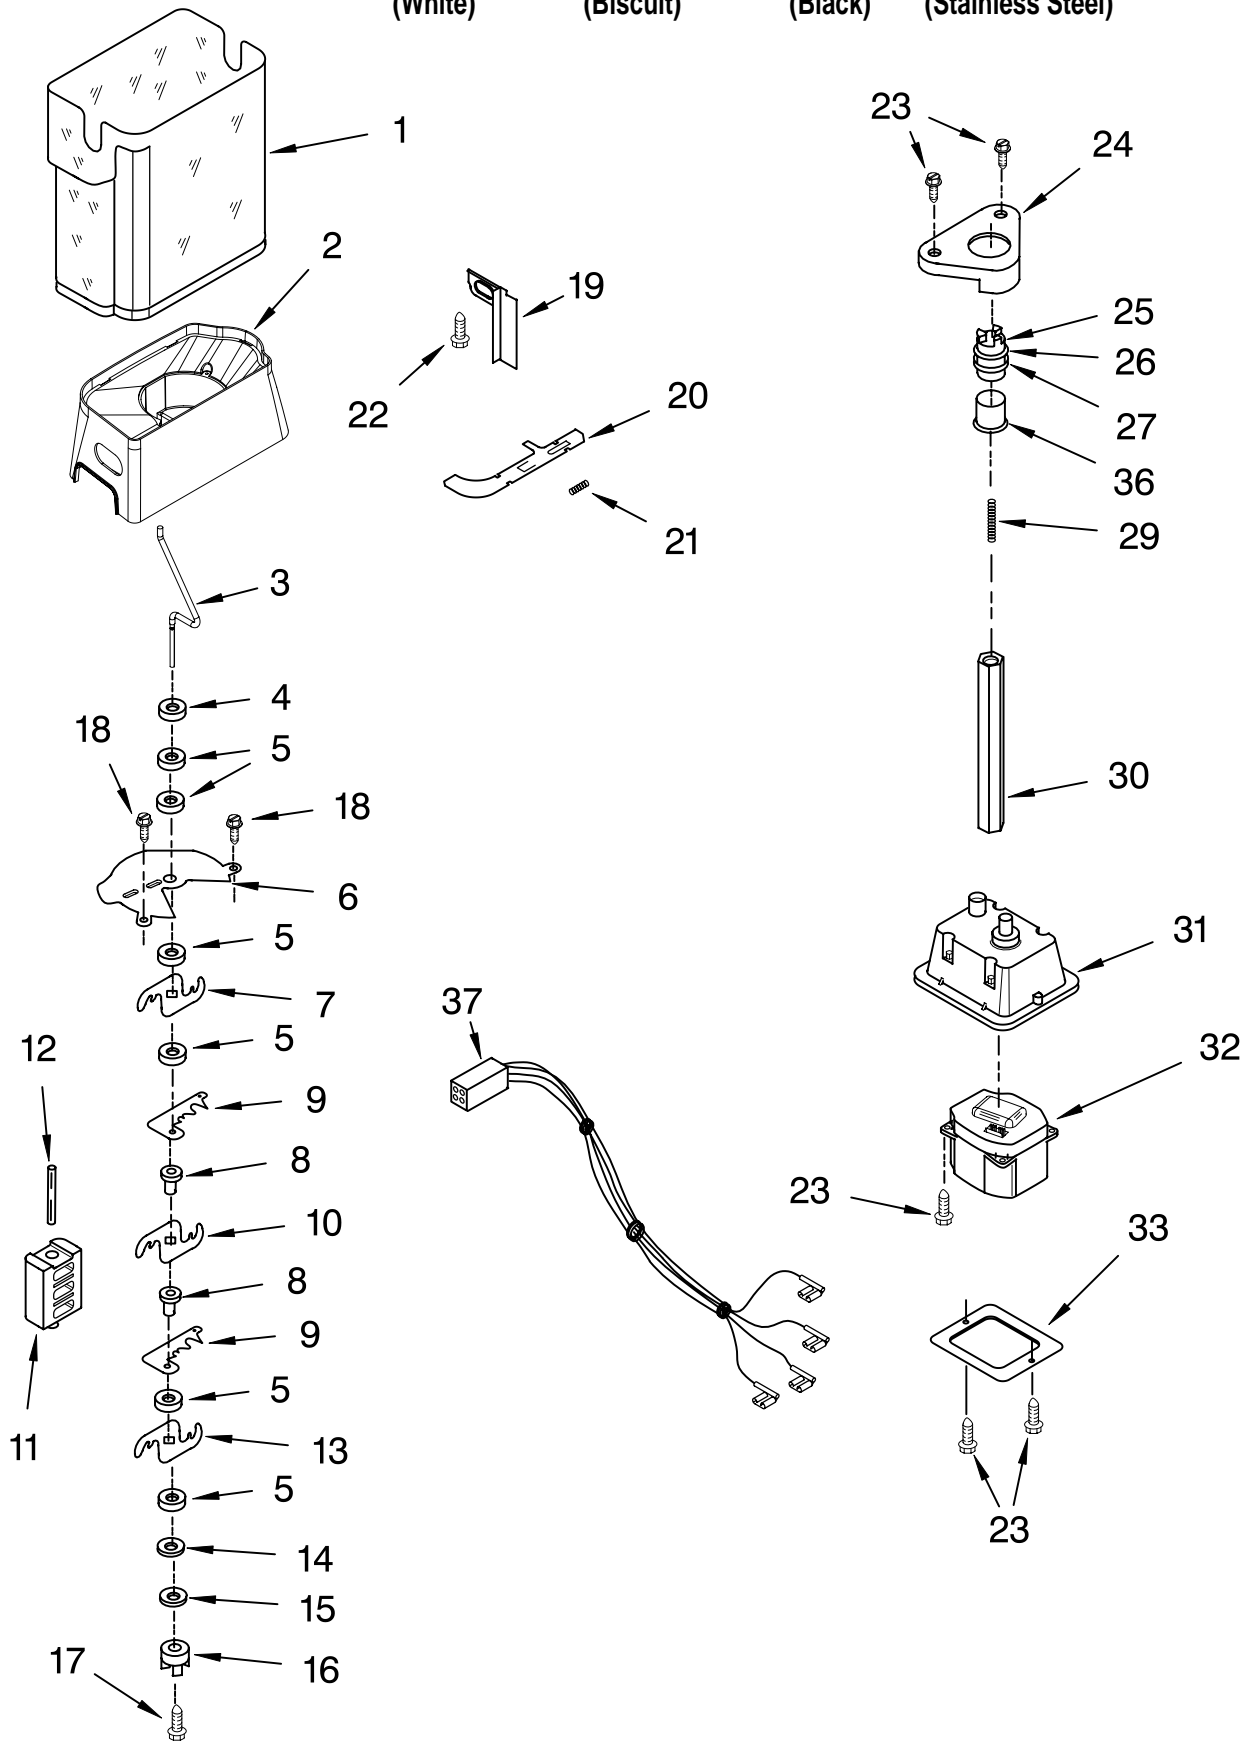

MOTOR AND ICE CONTAINER PARTS

For Models: KSBS25INWH01, KSBS25INBT01, KSBS25INBL01, KSBS25INSS01
(White) (Biscuit) (Black) (Stainless Steel)

FOR ORDERING INFORMATION REFER TO PARTS PRICE LIST

MOTOR AND ICE CONTAINER PARTS

For Models: KSBS25INWH01, KSBS25INBT01, KSBS25INBL01, KSBS25INSS01
(White) (Biscuit) (Black) (Stainless Steel)

Illus. No.	Part No.	DESCRIPTION
1	2223317	Ice Bin
2	2255580	Crusher Bin
3	2258222	Auger
4	2258220	Washer
5	1119007	Spacer, Flat (6)
6	2255460	Cover, Crusher
7	2257024	Blade, Rotary
8	1119005	Spacer, Step (2)
9	2257020	Blade, Fixed
10	2257023	Blade, Rotary
11	2198602	Block, Blade
12	489229	Roll Pin
13	2257022	Blade, Rotary
14	489235	Washer, Plain
15	2198661	Washer, Coupling
16	2220457	Coupling
17	8281164	Screw
18	3400065	Screw
19	2301345	Button, Bin
20	2212371	Latch, Bin
21	2198608	Spring, Latch
22	2198671	Screw
23	8281163	Screw
24	2212369	Holder
25	2220458	Coupling, Bottom
26	2198628	Seal
27	2212370	Washer
29	2198607	Spring
30	999536	Drive Shaft
31	2256154	Enclosure, Motor
32	2188860	Dispenser, Motor
33	2212305	Cover
36	2212365	Sleeve, Coupling
37	2187725	Wire Harness, IDI Motor