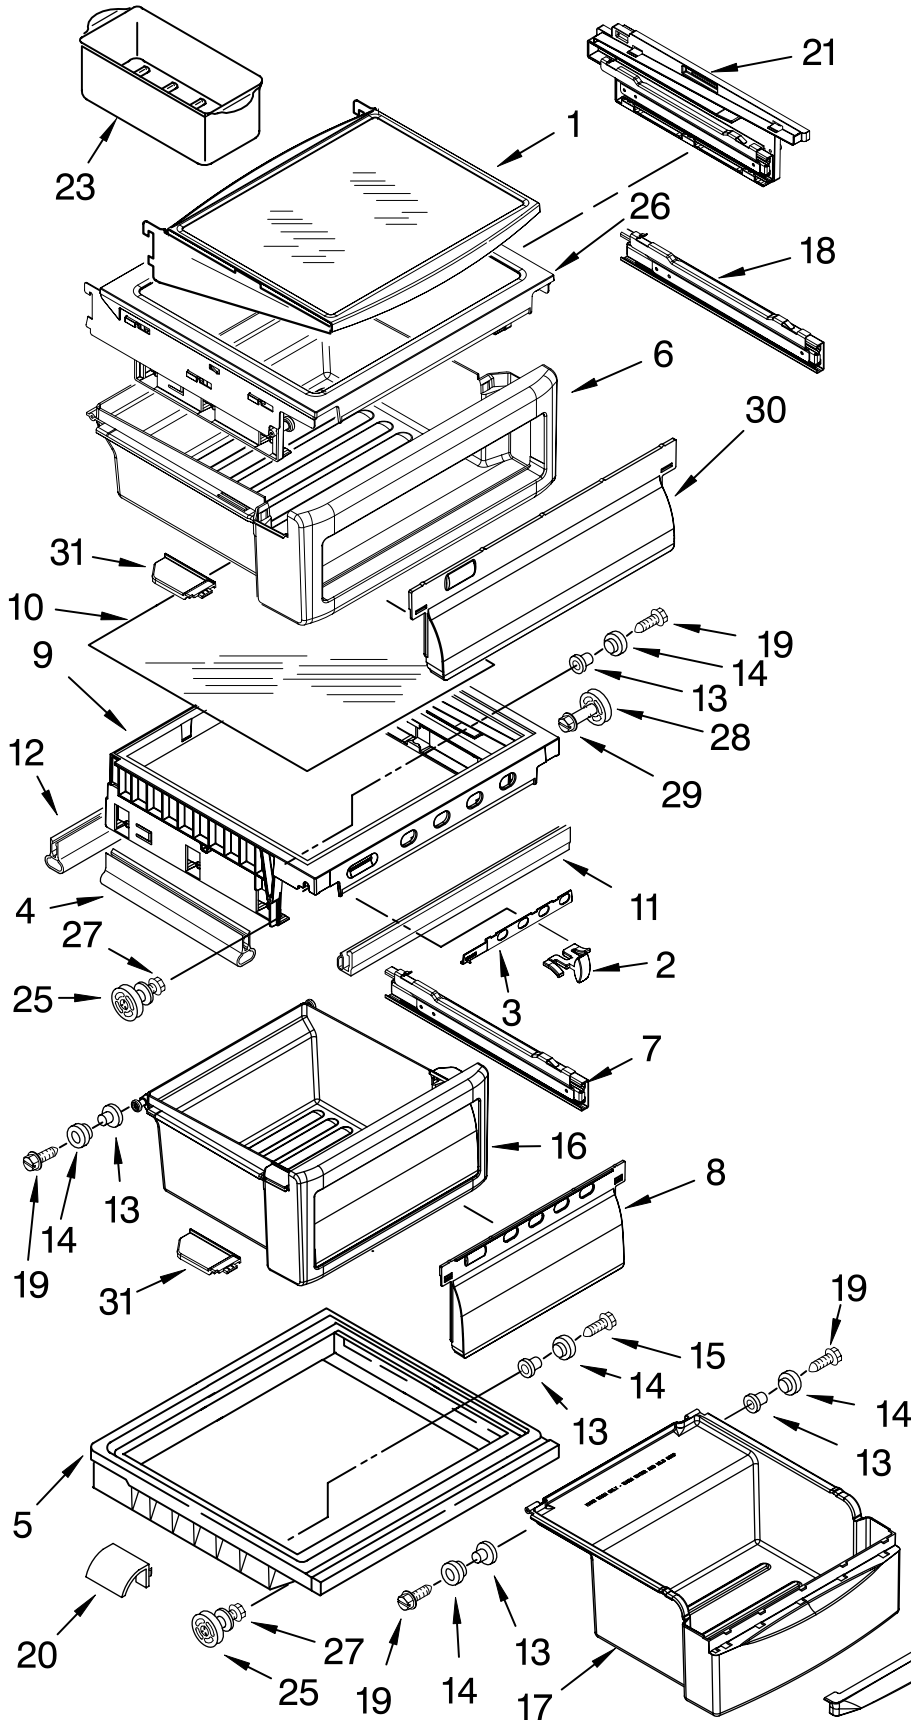

REFRIGERATOR SHELF PARTS

For Models: KSBS25INWH01, KSBS25INBT01, KSBS25INBL01, KSBS25INSS01
(White) (Biscuit) (Black) (Stainless Steel)

Illus. No.	Part No.	DESCRIPTION
1	2224061	Shelf Assembly, Cantilever (2)
2	2301025	Button, Humidity
3	2301026	Slide, Humidity
4	2301117	Gasket, Side (2)
5	2223525	Cover, Meat Pan (Includes Items 13, 14, 15 & 20)
6	2301023	Snack Pan (Includes 30 & 31)
7		Glide Assembly, Crisper Pan
	2301548	Right Side
	2301549	Left Side
8	2301001	Window, Crisper Pan
9	2301567	Cover, Crisper (Includes 2, 3, 4, 11, 12, 13, 14 & 19)
10	2301027	Glass, Cover
11	2301116	Gasket (Front)
12	2301115	Gasket (Rear)
13	2174478	Eyelet, Roller
14	2188212	Roller
15	489211	Screw
16	2301031	Crisper Pan (Includes 8, 13, 14, 19 & 31)
17	2223790	Meat Pan (Includes 13, 14, 19 & 22)
18		Glide Assembly, Snack Pan
	2301550	Right Side
	2301551	Left Side
19	489261	Screw
20	2223487	Deflector
21		Support Assembly
	2301569	Right Side
	2301570	Left Side
22	2203031	Handle
23	2216624	Egg Bin
25	2196485	Stud Assembly
26	2301566	Shelf, Snack Pan
27	3400894	Screw
28	2196483	Stud Assembly
29	8281158	Screw
30	2301006	Window, Snack Pan
31		Cap, Snack Pan
	2301016	Right Side
	2301017	Left Side

FOR ORDERING INFORMATION REFER TO PARTS PRICE LIST