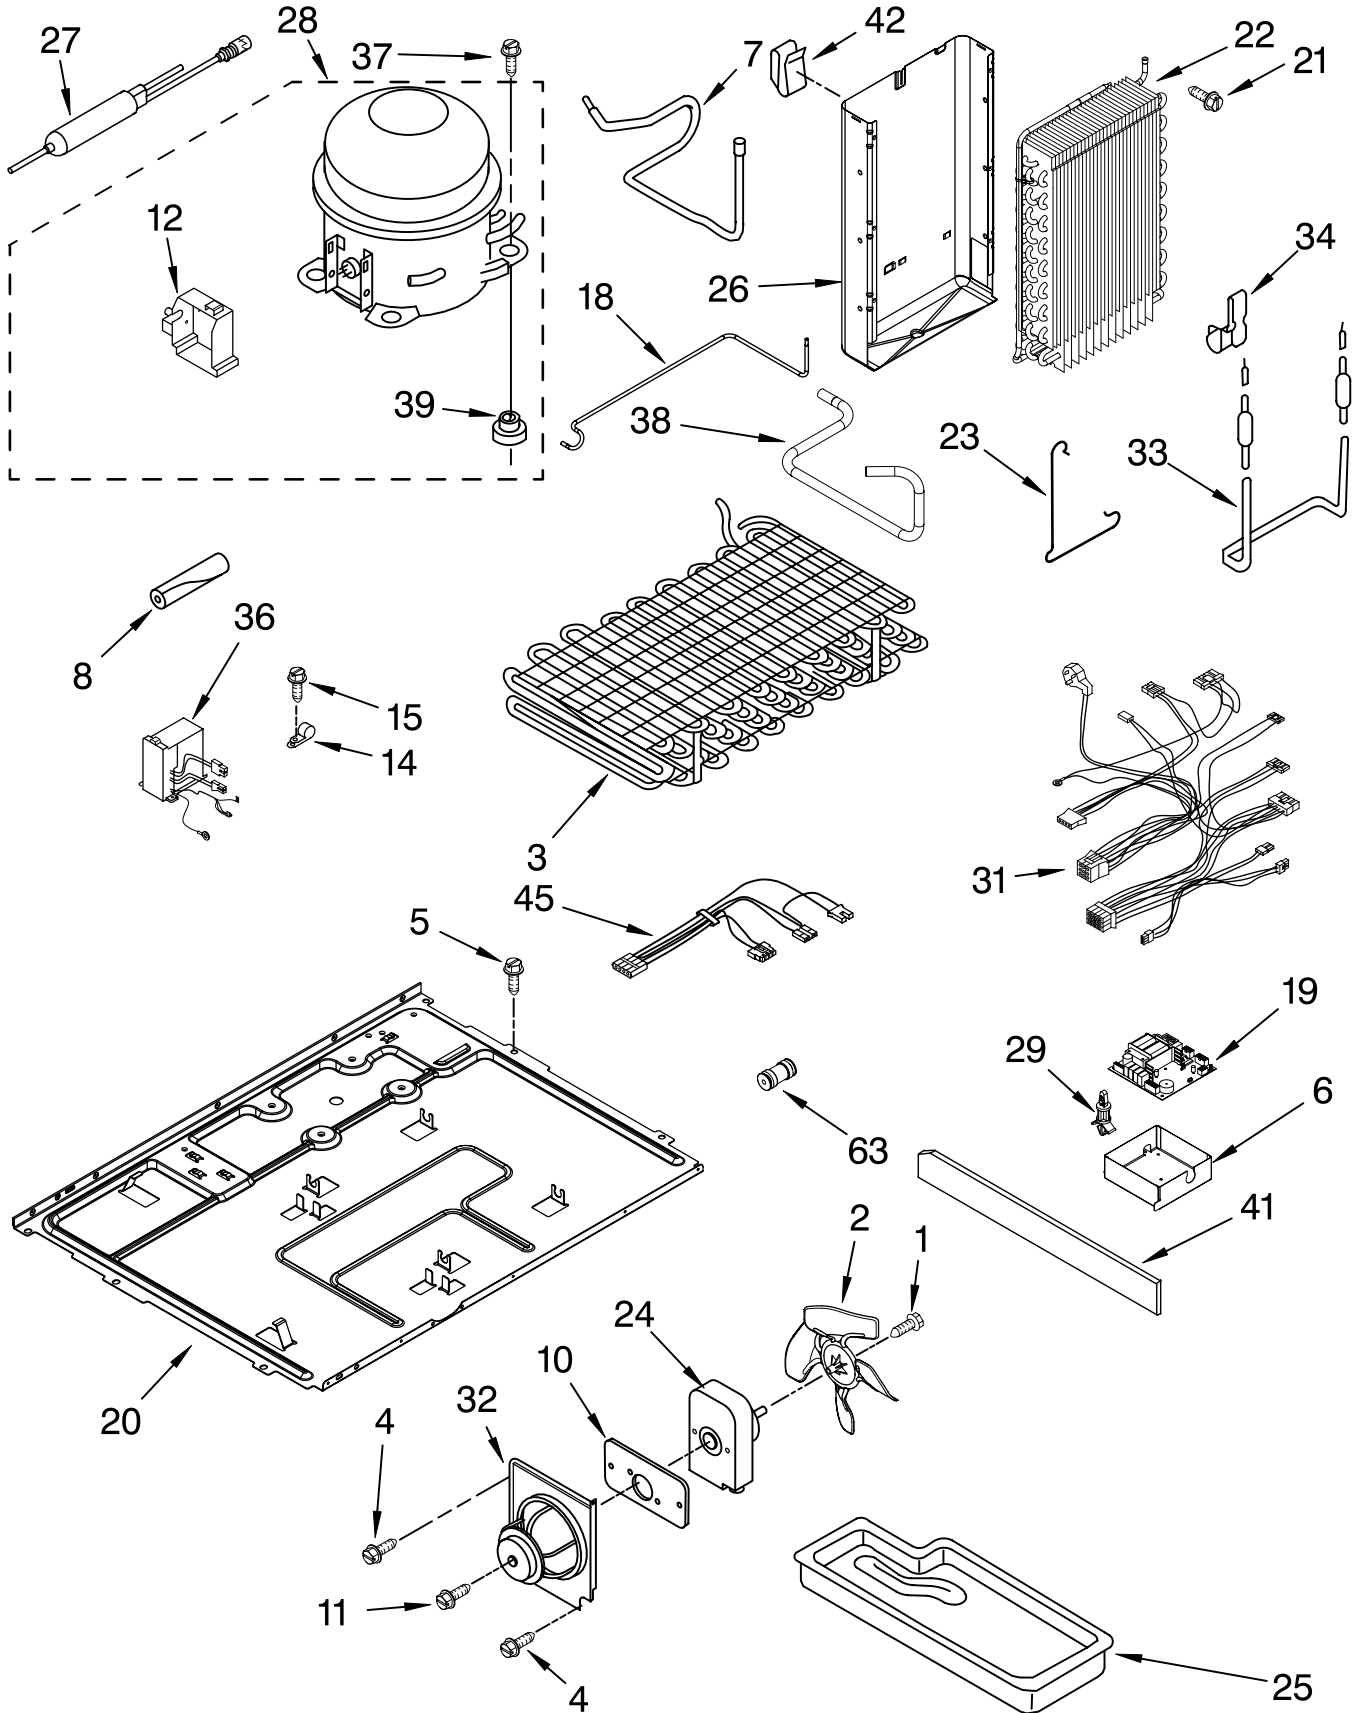

UNIT PARTS

For Models: KSBS25INWH01, KSBS25INBT01, KSBS25INBL01, KSBS25INSS01
(White) (Biscuit) (Black) (Stainless Steel)

FOR ORDERING INFORMATION REFER TO PARTS PRICE LIST

UNIT PARTS

For Models: **KSBS25INWH01**, **KSBS25INBT01**, **KSBS25INBL01**, **KSBS25INSS01**
(White) (Biscuit) (Black) (Stainless Steel)

Illus. No.	Part No.	DESCRIPTION
1	777070	Screw
2	2225834	Fan, Blade
3	2223315	Condenser Assembly
4	8281197	Screw
5	3400524	Screw (6)
6	2223703	Housing, Control Board
7	2223351	Tube Suction
8	2161302	Sleeve
10	2301979	Plate, Mounting
11	8281196	Screw
12	2215676	Cover, Terminal
14	2185788	Clamp, Cable
15	488649	Screw
18	2223353	Tube, Condenser to Heat Loop
19	2307028	Electronic Control
20	2306932	Baseplate
21	489478	Screw
22	2188823	Evaporator
23	2161324	Clamp
24	2188729	Fan, Motor
25	2223398	Tray, Evaporator

Illus. No.	Part No.	DESCRIPTION
26	2224022	Heat Shield
27	2199167	Drier
28	2223801	Compressor (Includes Items 12 & 39)
29	2223800	Spacer (5)
31	2187849	Harness, Main Control
32	2224024	Fan, Motor Bracket
33	2210737	Heater, Defrost
34	2304287	Clip
36	2304098	Inverter Box
37	489473	Screw
38	2223352	Tube, Discharge
39		Grommet (4)
	2183042	Production
	4387558	Service
41	2223394	Extension, Air Baffle
42	2155547	Clip, Heat Shield
45	2187737	Unit Harness
63	2209709	Connector, Water Tube

Illus. No.	Part No.	DESCRIPTION
Following Parts Not Illustrated and Optional Parts Not Included		
	978025	Valve, Access (1/4")
	978026	Valve, Access (5/16")
	978027	Valve, Access (3/8")
	978028	Valve, Access (1/2")
	978029	Valve, Access (5/8")
	978030	Valve, Access (3/4")
	876764	Valve, Access (3/16")
REFRIGERANT CHARGE		
		6.00 oz. (R-134A)

FOR ORDERING INFORMATION REFER TO PARTS PRICE LIST