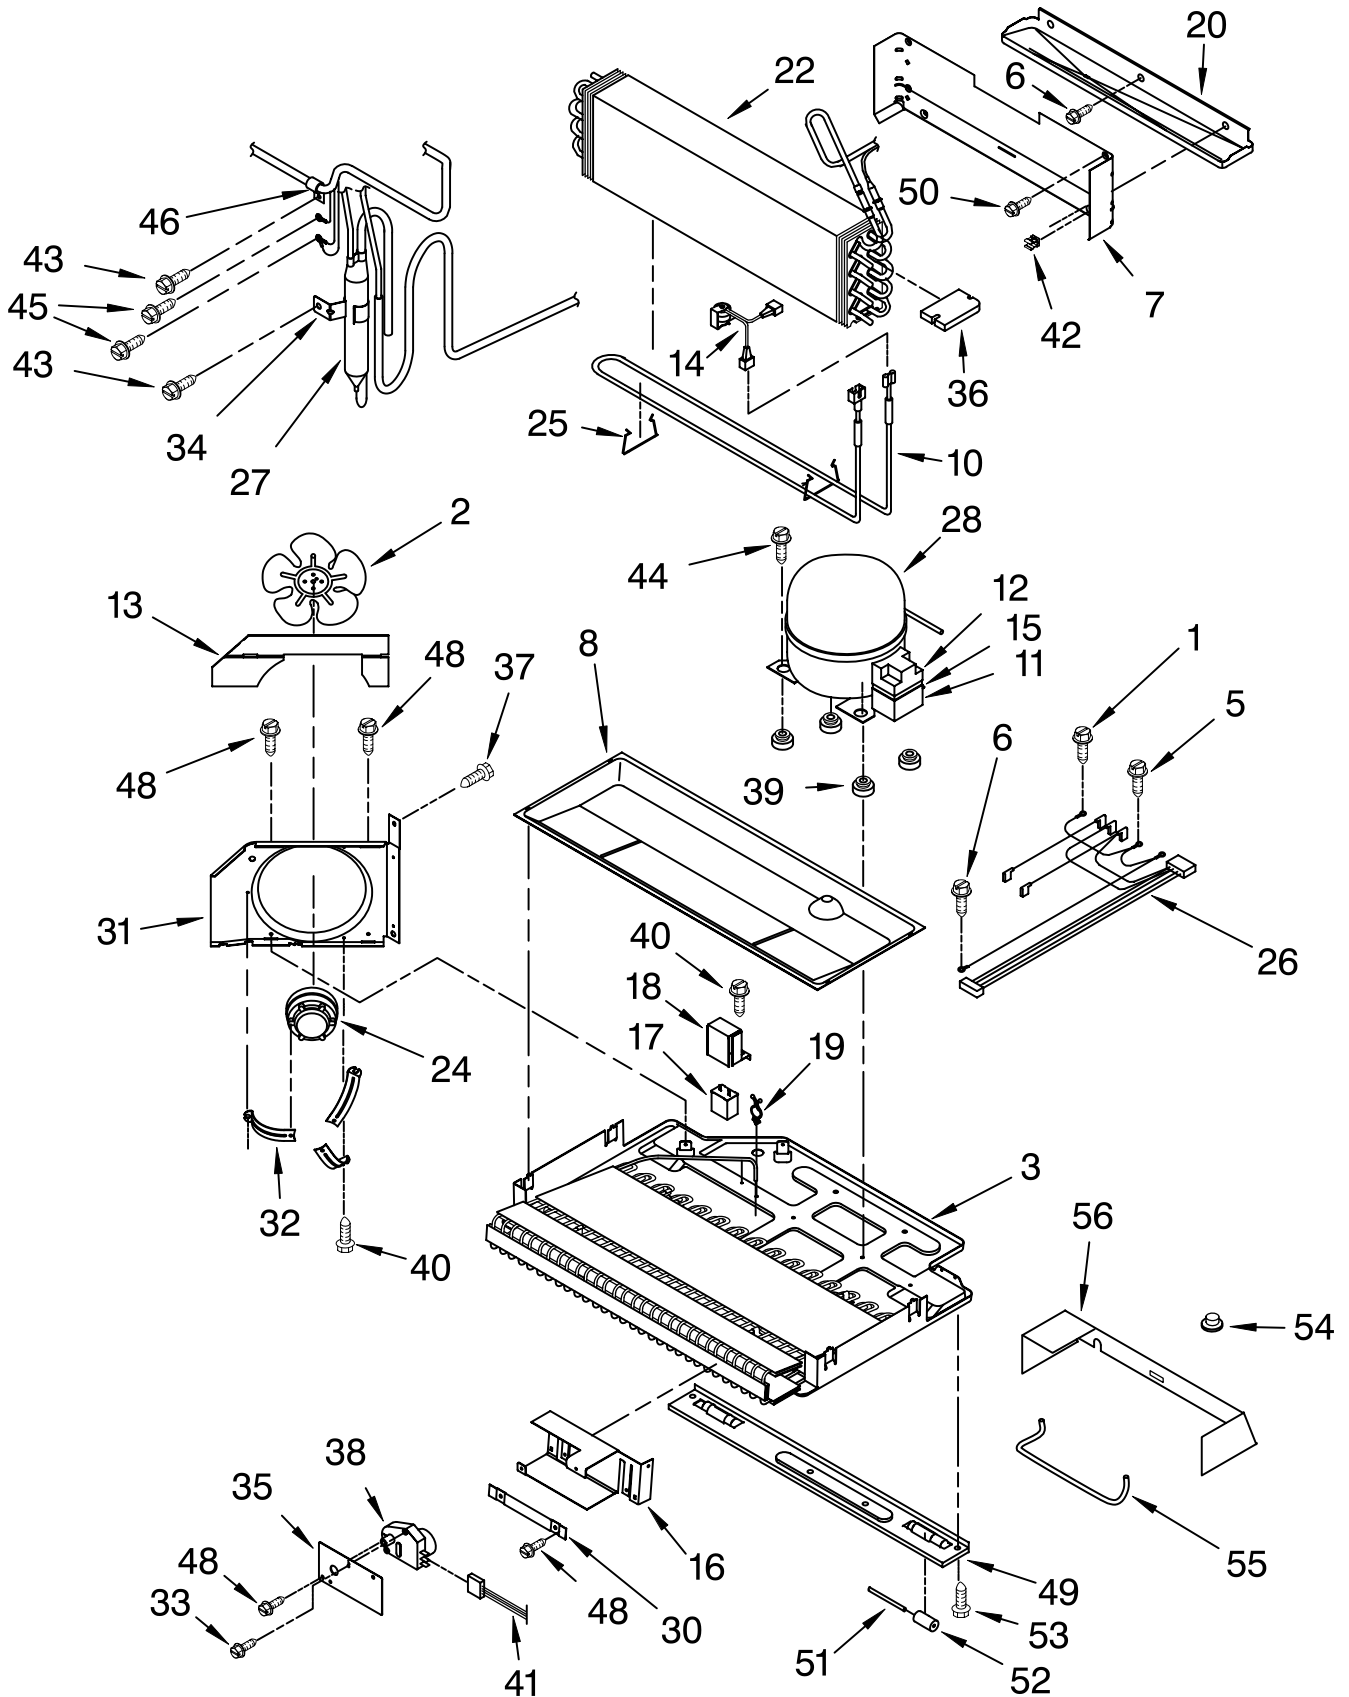

UNIT PARTS

For Models: KBR22KGWH13, KBR22KGBT13, KBR22KGBL13
(White) (Biscuit) (Black)

FOR ORDERING INFORMATION REFER TO PARTS PRICE LIST

UNIT PARTS

For Models: KBR22KGWH13, KBR22KGBT13, KBR22KGBL13
(White) (Biscuit) (Black)

Illus. No.	Part No.	DESCRIPTION	Illus. No.	Part No.	DESCRIPTION	Illus. No.	Part No.	DESCRIPTION
1	4343865	Screw	30	4344282	Washer	Following Parts Not Illustrated and Optional Parts Not Included 		
2	4344271	Fan, Blade	31	4344554	Shroud			
3	8170489	Condenser & Pan Assembly	32	4344272	Bracket, Fan Motor			
5	4343691	Screw	33	4344281	Screw			
6	4343860	Screw	34	4343763	Clip, Drier			
7	4344217	Heat Shield	35	8170451	Cover, Timer			
8	4344276	Drain Pan	36		Block, Evaporator			
10	4344232	Evaporator Heater	37	4344151	Screw			
11	4343852	Cover	38	8170404	Timer, Defrost			
12	4343849	Overload	39	4343845	Grommet (4)			
13	4344275	Gasket	40	4344562	Screw	978025		Valve, Access (1/4")
14	4344231	Bi-Metal	41	4344274	Harness	978026		Valve, Access (5/16")
15	4343850	Relay	42	4344219	Clip, Evaporator	978027		Valve, Access (3/8")
16	4344278	Bracket, Timer	43	4343772	Screw	978028		Valve, Access (1/2")
17	8170450	Capacitor	44	4343847	Screw	978029		Valve, Access (5/8")
18	4344277	Shield, Capacitor	45	4344545	Screw	978030		Valve, Access (3/4")
19	4343969	Clip, Wire	46	4343661	Clamp	876764		Valve, Access (3/16")
20	4344221	Drain Pan	48	4344395	Screw	REFRIGERANT CHARGE 4.5 Ozs. (R-134A)		
22	8170402	Evaporator	49	4344297	Cabinet, Brace			
24	4344419	Motor, Fan	50	4344396	Screw			
25	4343918	Clip, Heater	51	4344289	Axle-Roller			
26	4344569	Harness, Unit	52	4344288	Roller-Rear			
27	4344268	Drier	53	4344292	Screw			
28	8170403	Compressor (Includes Items 11, 12, 15, 17 & 27)	54	4344287	Plug, Button			
			55	4344283	Drain Tube			
			56	4344595	Insulation			

FOR ORDERING INFORMATION REFER TO PARTS PRICE LIST