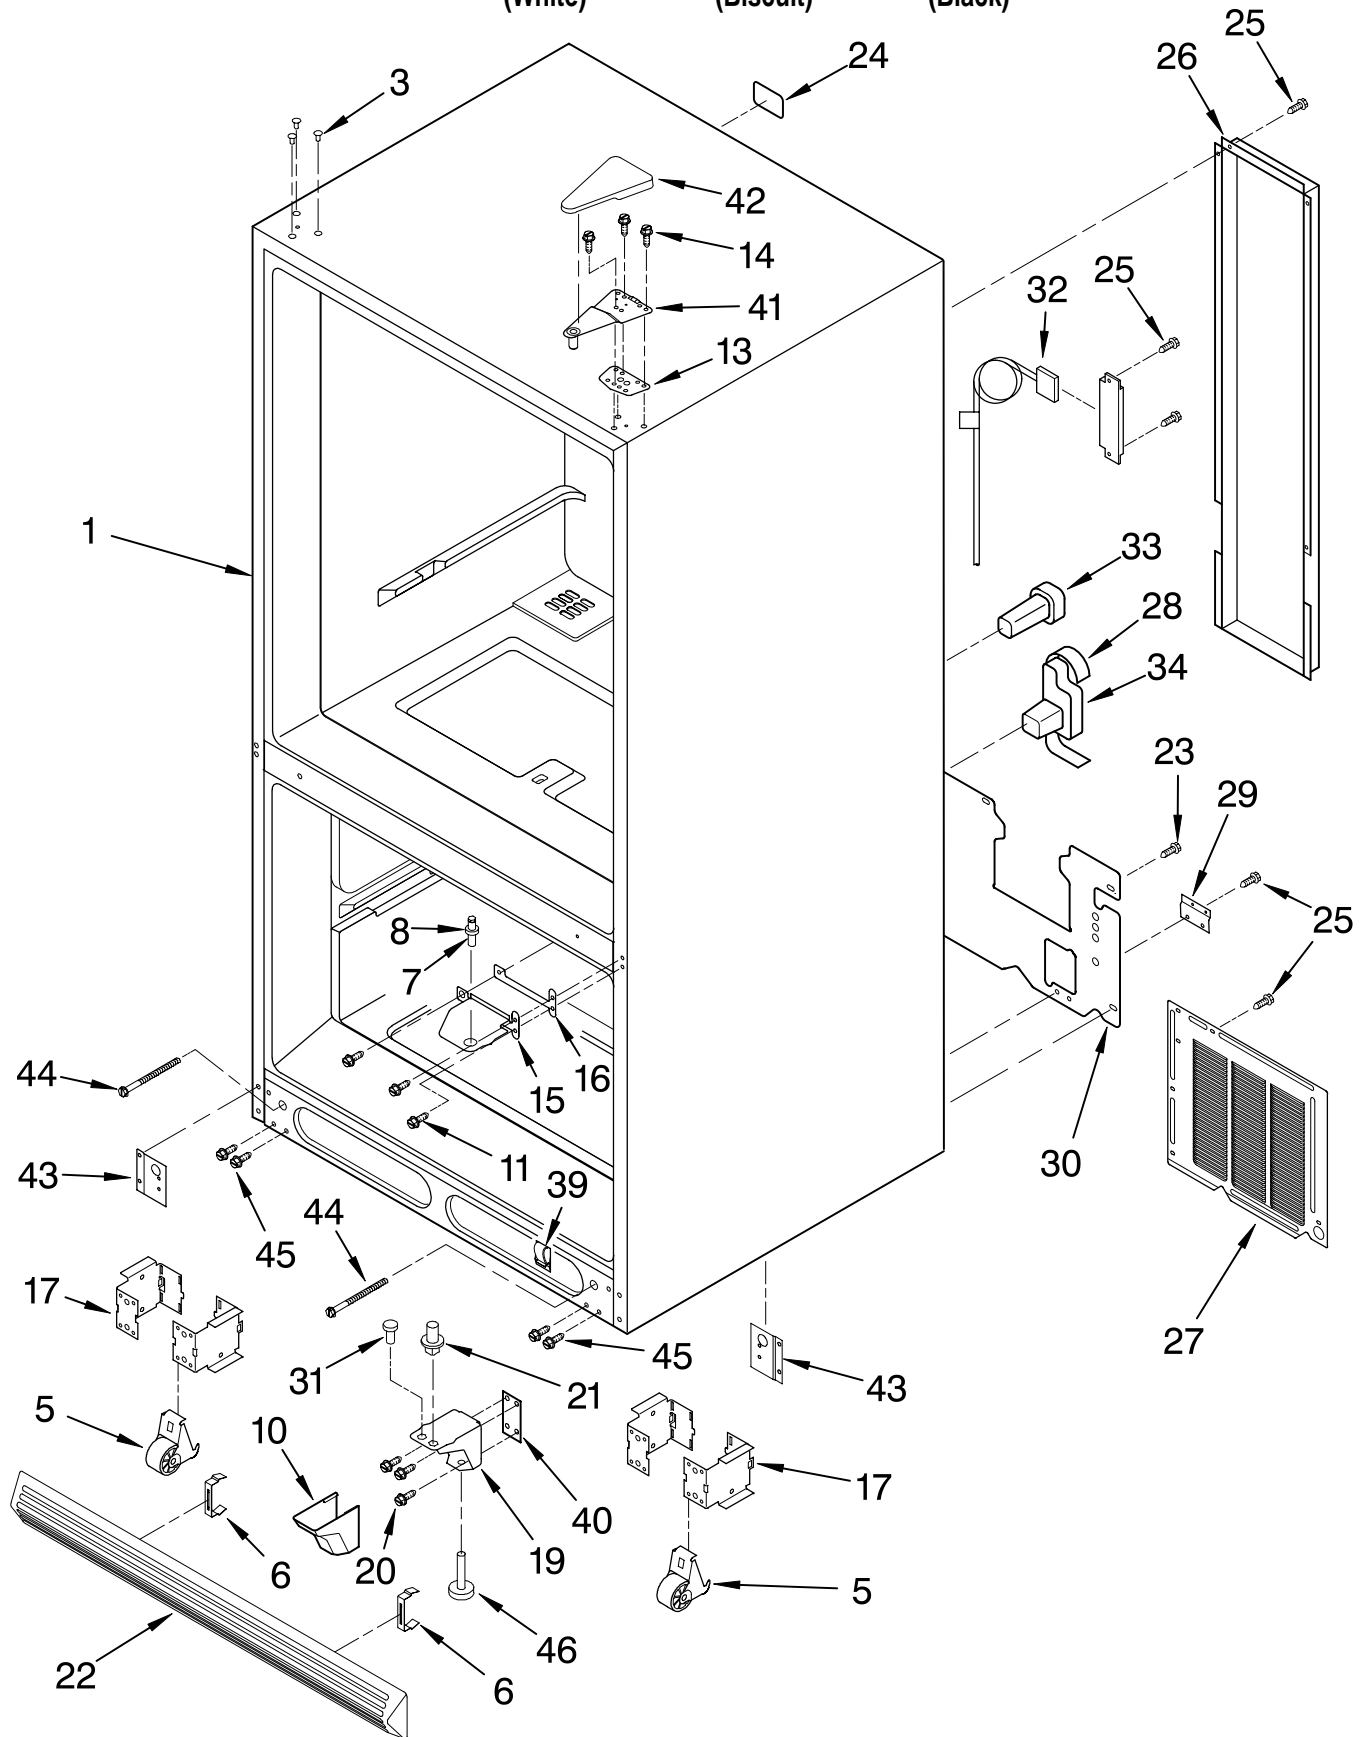

For Models: KBR22KGWH13, KBR22KGBT13, KBR22KGBL13
(White) (Biscuit) (Black)

FOR ORDERING INFORMATION REFER TO PARTS PRICE LIST

CABINET PARTS

For Models: KBR22KGWH13, KBR22KGBT13, KBR22KGBL13
(White) (Biscuit) (Black)

Illus. No.	Part No.	DESCRIPTION	Illus. No.	Part No.	DESCRIPTION	Illus. No.	Part No.	DESCRIPTION
1		Cabinet (Not a Service Part)	14	4344198	Screw	28	8170449	Harness, Control
3		Plug, Button (3)	15	4344431	Hinge, Center	29	4344266	Plate, Water Valve
	4344209	White	16		Shim, Center Hinge	30	8170377	Cover, Unit
	8170487	Biscuit		4344176	White	31	4344210	Plug, Button
	4344208	Black		4344426	Almond	32	4344263	Power Cord
5	4344291	Roller, Front Assy.		4344425	Black	33	4344259	Grommet
6	4344155	Clip, Grille	17	8170506	Housing, Roller	34	4344260	PLug
7	4344177	Pin, Center Hinge	19		Hinge Bottom	39	4344265	Clip
8		Shim		8170454	White	40	4344286	Shim, Hinge
	4344187	White		8170453	Black	41	4344172	Hinge Top
	4344188	Black	20	8170455	Screw	42		Hinge Cover
10		Hinge Cover, Bottom	21	4344178	Pin, Bottom Hinge		8170379	White
	4344204	White	22		Grille		8170488	Biscuit
	8170490	Biscuit		8170483	White		4344195	Black
	4344202	Black		8170482	Biscuit	43		Plate, Hinge
11	4344186	Screw		8170481	Black			Tap
13		Shim, Hinge Top	23	4344267	Screw		4344299	Right Side
	4344194	White	24	4344264	Plug, I/M		4344301	Left Side
	4344193	Almond	25	4343759	Screw	44	8170380	Biscuit
	4344192	Black	26	4344257	Wire Cover	45	4344293	Screw
			27	8170375	Back Cover	46	4344298	Foot Break