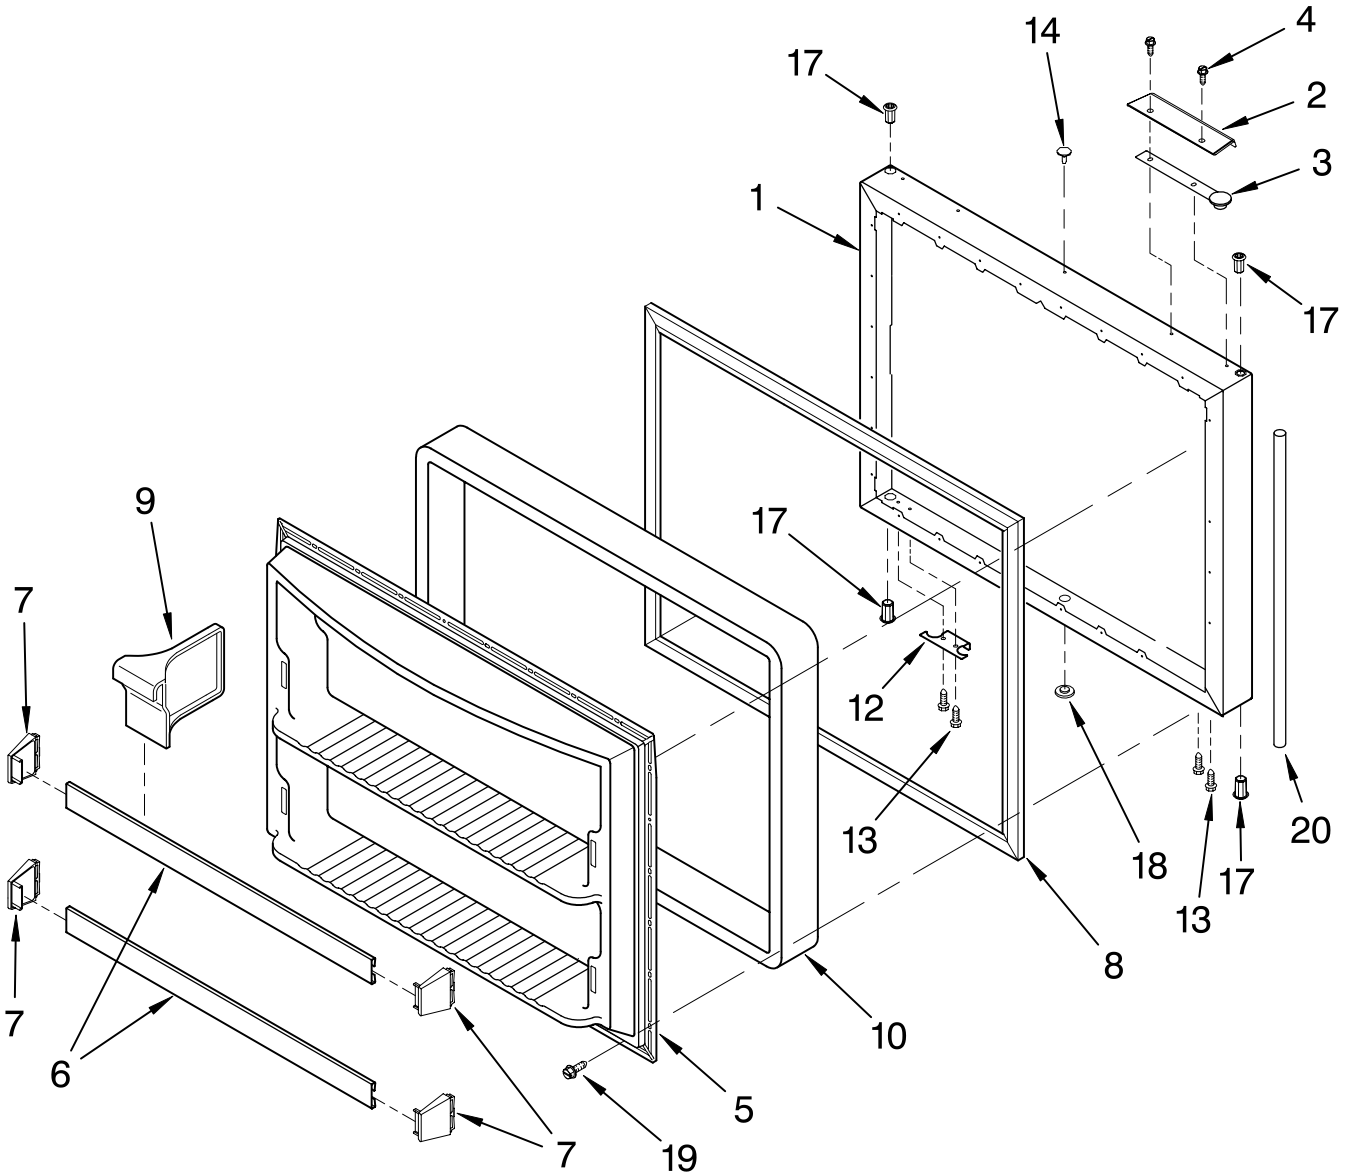

FREEZER DOOR PARTS

For Models: KBR22KGWH13, KBR22KGBT13, KBR22KGBL13
(White) (Biscuit) (Black)

Illus. No.	Part No.	DESCRIPTION	Illus. No.	Part No.	DESCRIPTION	Illus. No.	Part No.	DESCRIPTION
1		Freezer Door Panel (Includes Insulation)	4	4344333	Screw	13	4344333	Screw
	8170459	White	5	4344355	Interior Panel	14	4344333	Plug, Button
	8170496	Biscuit	6	4344582	Trim, Shelf		4344535	White
	8170457	Black	7	4344352	End Cap		4344533	Black
2		Handle	8		Door Gasket, Magnetic	17		Bushing
	4344596	White		8170510	White		4344362	White
	8170511	Biscuit		8170509	Black		4344361	Black
	4344598	Black	9	4344300	Divider, Door Shelf	18		Plug, Button
3		Plug, Button	10	4344350	Insulation		4344227	White
	4344159	White	12		Door, Stop		4344364	Black
	8170484	Biscuit		4344463	White	19	4343811	Screw
	4344157	Black		4344563	Black	20	4344199	Support Pin

FOR ORDERING INFORMATION REFER TO PARTS PRICE LIST