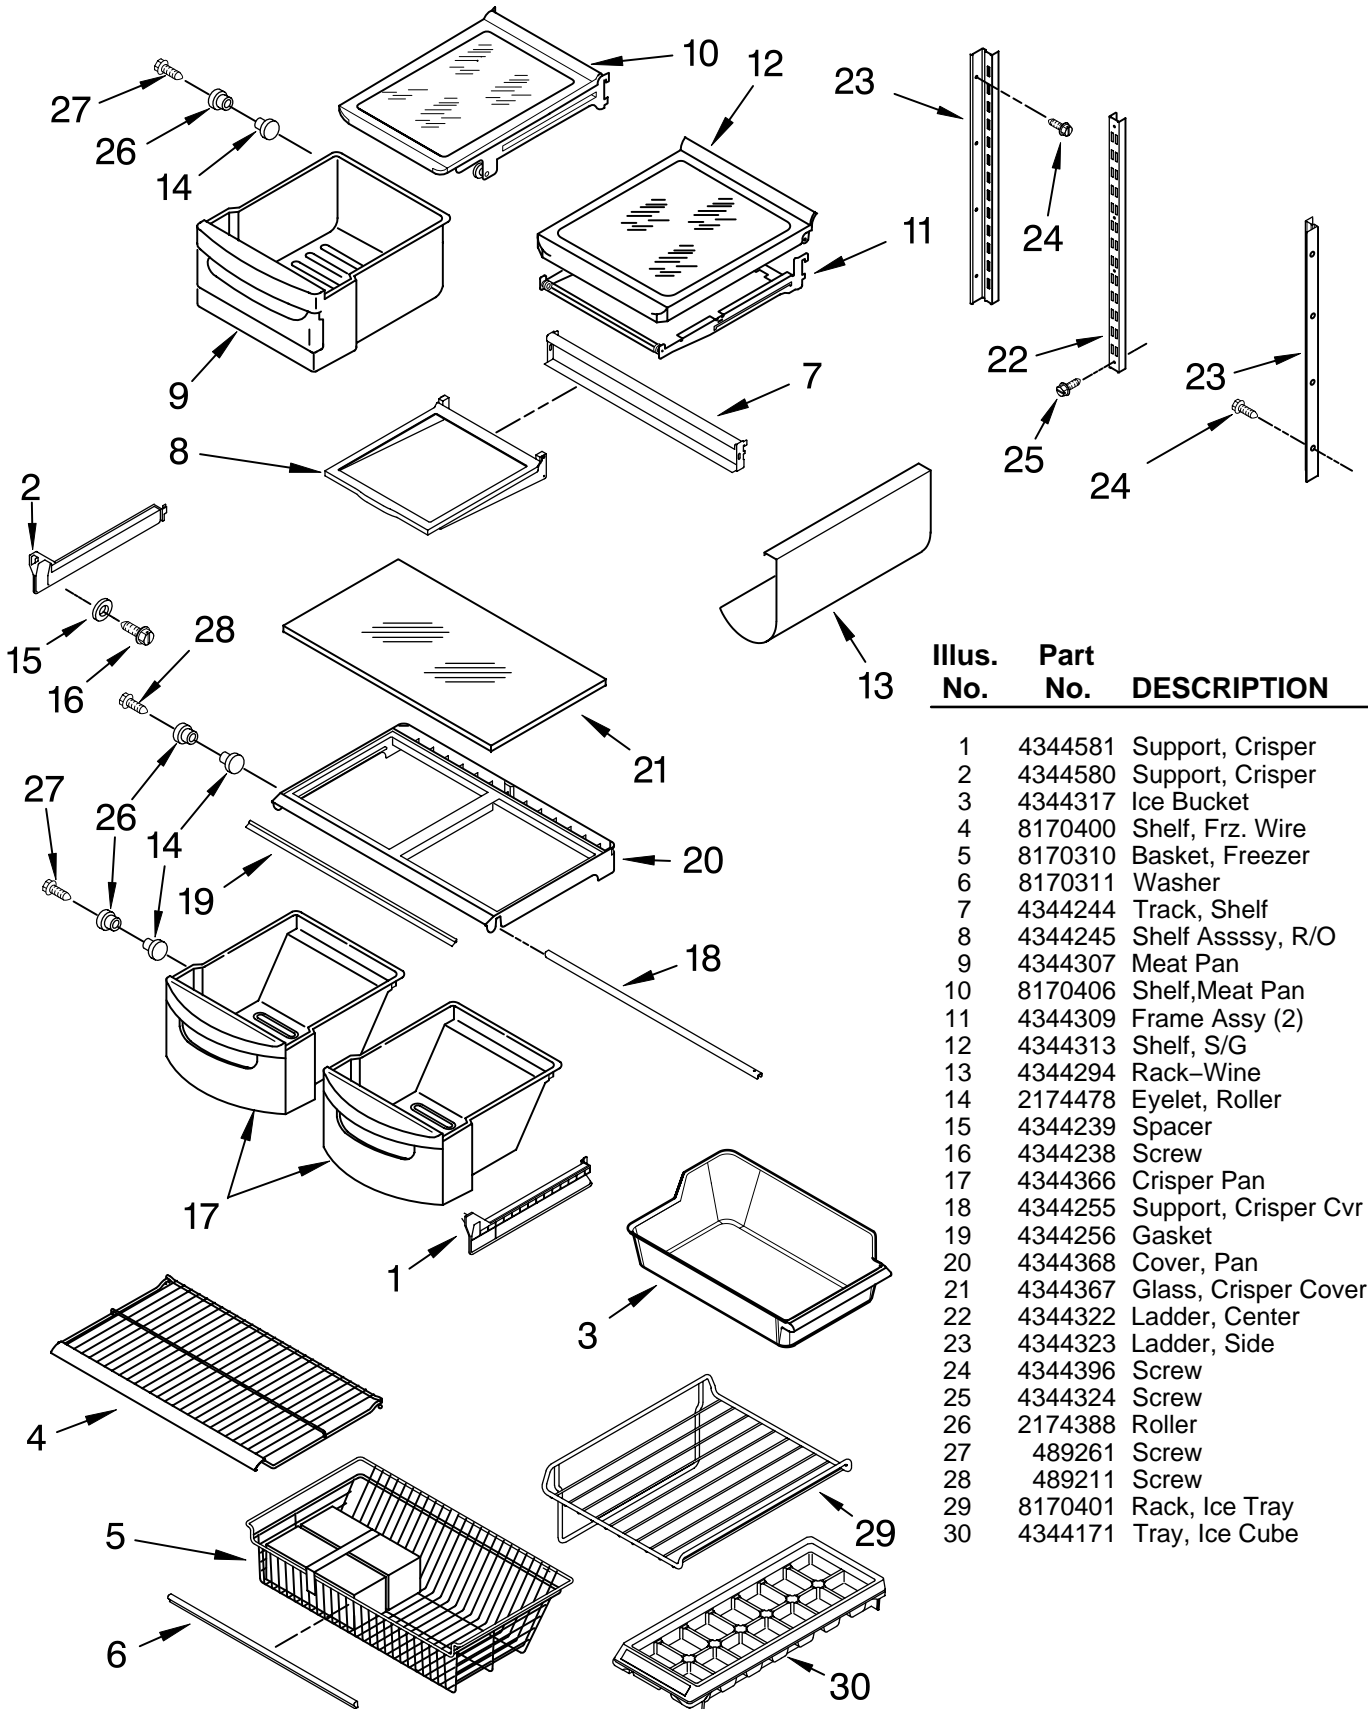

FOR ORDERING INFORMATION REFER TO PARTS PRICE LIST

REFRIGERATOR DOOR PARTS

For Models: KBR22KGWH13, KBR22KGBT13, KBR22KGBL13
 (White) (Biscuit) (Black)

Illus. No.	Part No.	DESCRIPTION
1		Refrigerator Door Panel (Includes Insulation)
	8170493	White
	8170492	Biscuit
	8170491	Black
2	4344371	Interior Panel
3	4344369	Door, Compartment
4	4344370	Trim, Comp. Door
5	4344151	Screw
6	4344372	Shelf Bin (1)
8		Door Gasket, Magnetic
	8170508	White
	8170507	Black
10		End Cap
	4344589	White
	8170502	Biscuit
	4344591	Black
11		Insert, Handle
	8170501	White
	8170500	Biscuit
	8170498	Black
12	4344365	Shelf Bin (3)
13	4344588	Screw
14	4344373	Trivet, Door
17		Stop, Door
	4344463	White
	8170494	Biscuit
	4344563	Black
18		Plug, Button
	4344535	White
	8170495	Biscuit
	4344533	Black
19	4343811	Screw
21	4344333	Screw
22	8170313	Screw
23		Bushing
	4344362	White
	4344361	Black
24		Plug, Button
	4344227	White
	8170497	Biscuit
	4344364	Black
25		Nameplate
	8170505	White
	8170512	Biscuit
	8170503	Black
28	4344296	Butter Dish
29	4344374	Holder, Beverage

FOR ORDERING INFORMATION REFER TO PARTS PRICE LIST

SHELF PARTS

For Models: KBRS22KGWH13, KBRS22KGBT13, KBRS22KGBL13
(White) (Biscuit) (Black)

Illus. No.	Part No.	DESCRIPTION
1	4344581	Support, Crisper
2	4344580	Support, Crisper
3	4344317	Ice Bucket
4	8170400	Shelf, Frz. Wire
5	8170310	Basket, Freezer
6	8170311	Washer
7	4344244	Track, Shelf
8	4344245	Shelf Asssny, R/O
9	4344307	Meat Pan
10	8170406	Shelf, Meat Pan
11	4344309	Frame Assy (2)
12	4344313	Shelf, S/G
13	4344294	Rack-Wine
14	2174478	Eyelet, Roller
15	4344239	Spacer
16	4344238	Screw
17	4344366	Crisper Pan
18	4344255	Support, Crisper Cvr
19	4344256	Gasket
20	4344368	Cover, Pan
21	4344367	Glass, Crisper Cover
22	4344322	Ladder, Center
23	4344323	Ladder, Side
24	4344396	Screw
25	4344324	Screw
26	2174388	Roller
27	489261	Screw
28	489211	Screw
29	8170401	Rack, Ice Tray
30	4344171	Tray, Ice Cube