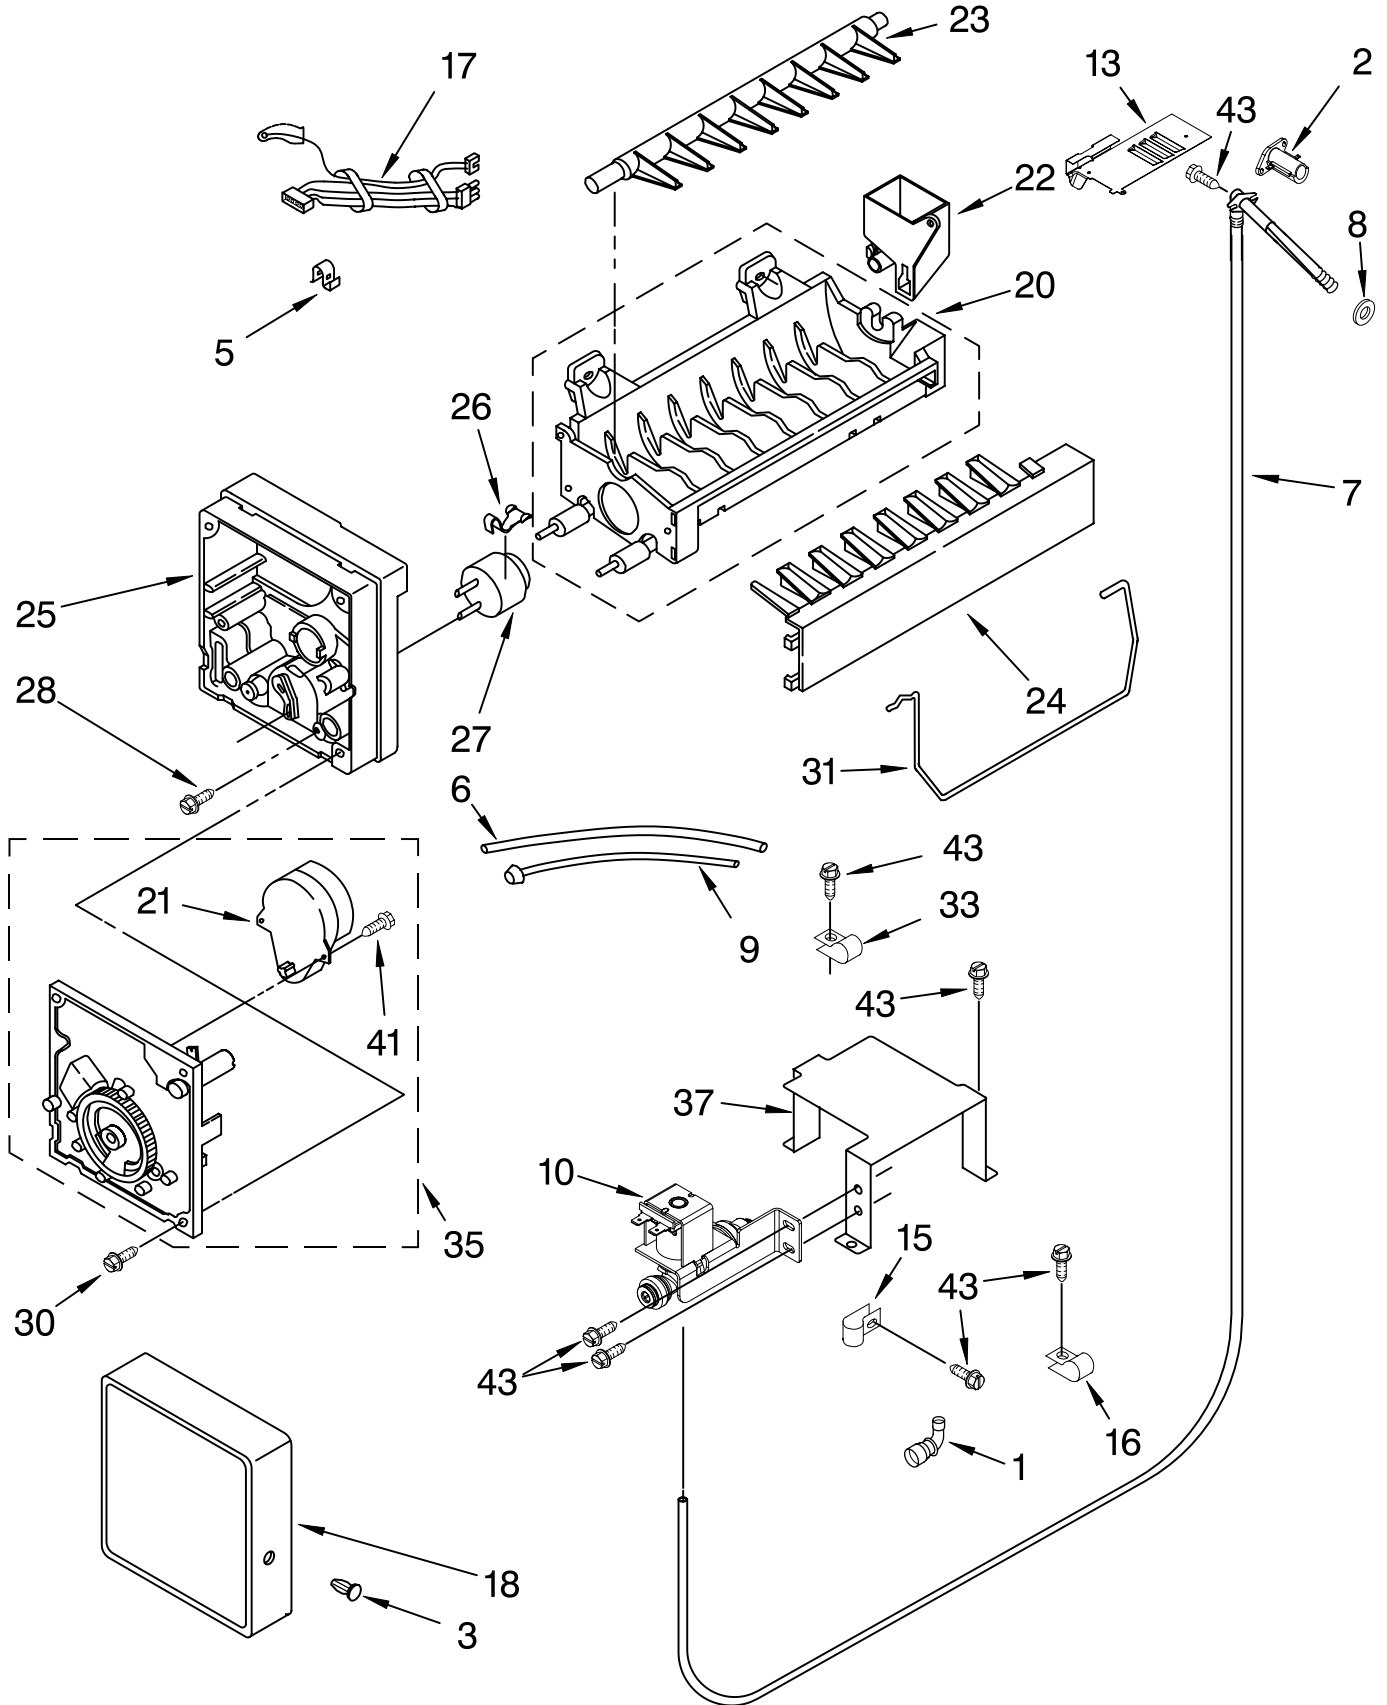

ICEMAKER PARTS

For Models: KBL36FKB02, KBL36FKT02, KBL36FKW02, KBL36FKX02
(Black) (Biscuit) (White) (Etched Aluminum)

FOR ORDERING INFORMATION REFER TO PARTS PRICE LIST

ICEMAKER PARTS

For Models: KBL36FKB02, KBL36FKT02, KBL36FKW02, KBL36FKX02
(Black) (Biscuit) (White) (Etched Aluminum)

Illus. No.	Part No.	DESCRIPTION	Illus. No.	Part No.	DESCRIPTION	Illus. No.	Part No.	DESCRIPTION
1	2204597	Tube, Valve	18	2257538	Cover	28	489322	Screw
2	2221240	Heater, Fill Tube	20	628228	Mold & Heater (Also Order 542638 Silicone Grease)	30	489276	Screw
3	489115	Fastener, Snap-In				31	2221172	Shut Off Arm
5	628379	Clip, Fuse				33	2208136	Clip, Water Tube
6	2214613	Tube, Filter Inlet				35	626653	Module Assembly (Includes Items 21 & 41)
7	2221140	Water Inlet Tube Assembly	21	627811	Motor			
8	1106508	Seal Gasket	22	628356	Cup-Water Fill			
9	2254800	Tube, Filter Outlet	23	2194711	Ejector	37	2221282	Water Valve Mounting Bracket
10	2254709	Valve, Solenoid	24	2182124	Ice Striper			
13	2221231	Heat Shield	25	2195914	Support	41	489136	Screw (2)
15	489348	Clamp, Nylon Valve	26	627796	Retainer Thermostat (2)	43	489464	Screw
16	488946	Clamp Tube	27	627985	Thermostat (Also Order 542639 Cement Alumilastic)	100	4317943	Complete Icemaker Assembly
17	2254792	Wire Assembly, Icemaker						

PARTS NOT ILLUSTRATED

Illus. No.	Part No.	DESCRIPTION
	2220952	Front Panel Kit (White)
	2220953	Front Panel Kit (Black)
	2220954	Front Panel Kit (Biscuit)
	2220955	Front Panel Kit (Stainless Steel)

Black Acrylic Static
Cleaner Part No. 978849