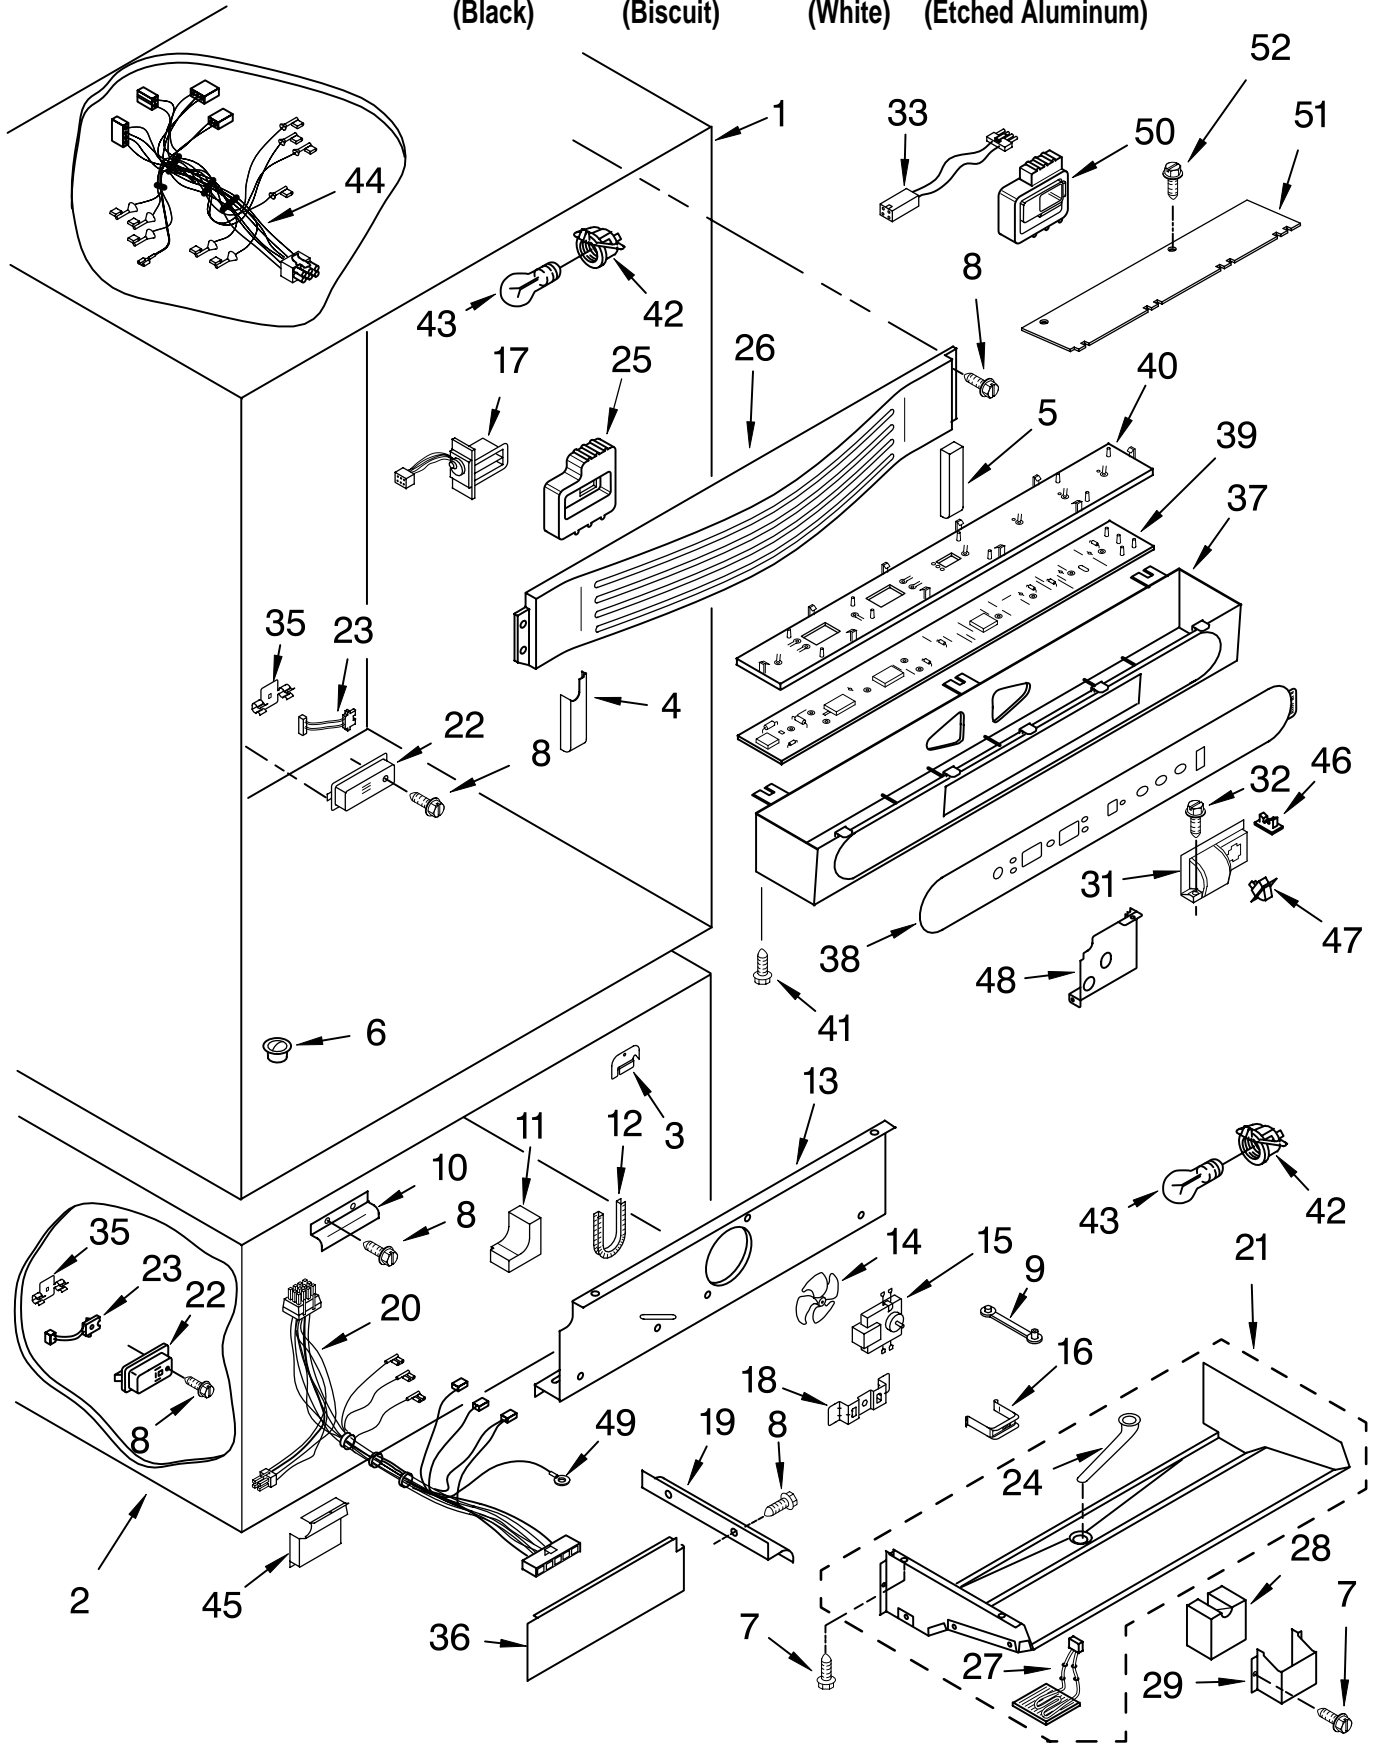

LINER PARTS

For Models: KBLS36FKB02, KBLS36FKT02, KBLS36FKW02, KBLS36FKX02
(Black) (Biscuit) (White) (Etched Aluminum)

FOR ORDERING INFORMATION REFER TO PARTS PRICE LIST

LINER PARTS

For Models: KBL36FKB02, KBL36FKT02, KBL36FKW02, KBL36FKX02
(Black) (Biscuit) (White) (Etched Aluminum)

Illus. No.	Part No.	DESCRIPTION	Illus. No.	Part No.	DESCRIPTION	Illus. No.	Part No.	DESCRIPTION
1		Liner, Refrigerator (Not Servicable)	16	2155590	Retainer, Fan Motor	33	2187377	Wire, Jumper
2		Liner, Freezer (Not Servicable)	17	2221296	Air Baffle Assembly	35	2209204	Clip, Thermistor
3	2215610	Cover, Heat Exchanger	18	2215503	Bracket	36	2215612	Cover, Air Duct
4	2215827	Diffuser Cap, Left Side	19	8201595	Wiring Channel	37	2215816	Control Panel
5	2005931	Diffuser Cap, Right Side	20	2221261	Wiring Harness, Freezer	38	2221064	Overlay, Control Panel
6	2171846	Release Valve	21	2215833	Cover, Evaporator Assembly	39	2209159	Circuit Board (User Interface)
7	487539	Screw, 8-15 x 1/2	22	1116793	Cover, Thermistor	40	2215670	Insert, Control Box
8	486194	Screw	23	2213442	Thermistor	41	489464	Screw
9	2208968	Motor, Grommet	24	2209208	Drain Tube, Condensate	42	2162085	Socket, Light
10	2006148	Wiring Channel, Freezer Rear	25	2215530	Insulation, Baffle	43	2160708	Light Bulb
11	2215844	Foam, Fan Shroud	26	2215531	Cover, Air Diffuser	44	2187424	Harness, Control Box
12	2215910	Grommet, Flexible	27	2204595	Heater-Tube, Drain	45	8201534	Channel, Wiring Freezer Light
13	2215606	Shroud, Evaporator Fan	28	2204538	Insulation, Tube Drain	46	1115375	Clip, Wiring
14	2169142	Blade, Fan	29	2204537	Cover, Tube Drain	47	1115373	Switch, Rocker
15	2208939	Motor, Fan	31	2215835	Housing, Switch	48	2005792	Wiring Cover, Icemaker
			32	1157158	Screw, 8-18 x 3/8	49	2187378	Defrost Bi-Metal
						50	2215829	Diffuser Assembly
						51	2221121	Support, Control Box
						52	489006	Screw

FOR ORDERING INFORMATION REFER TO PARTS PRICE LIST