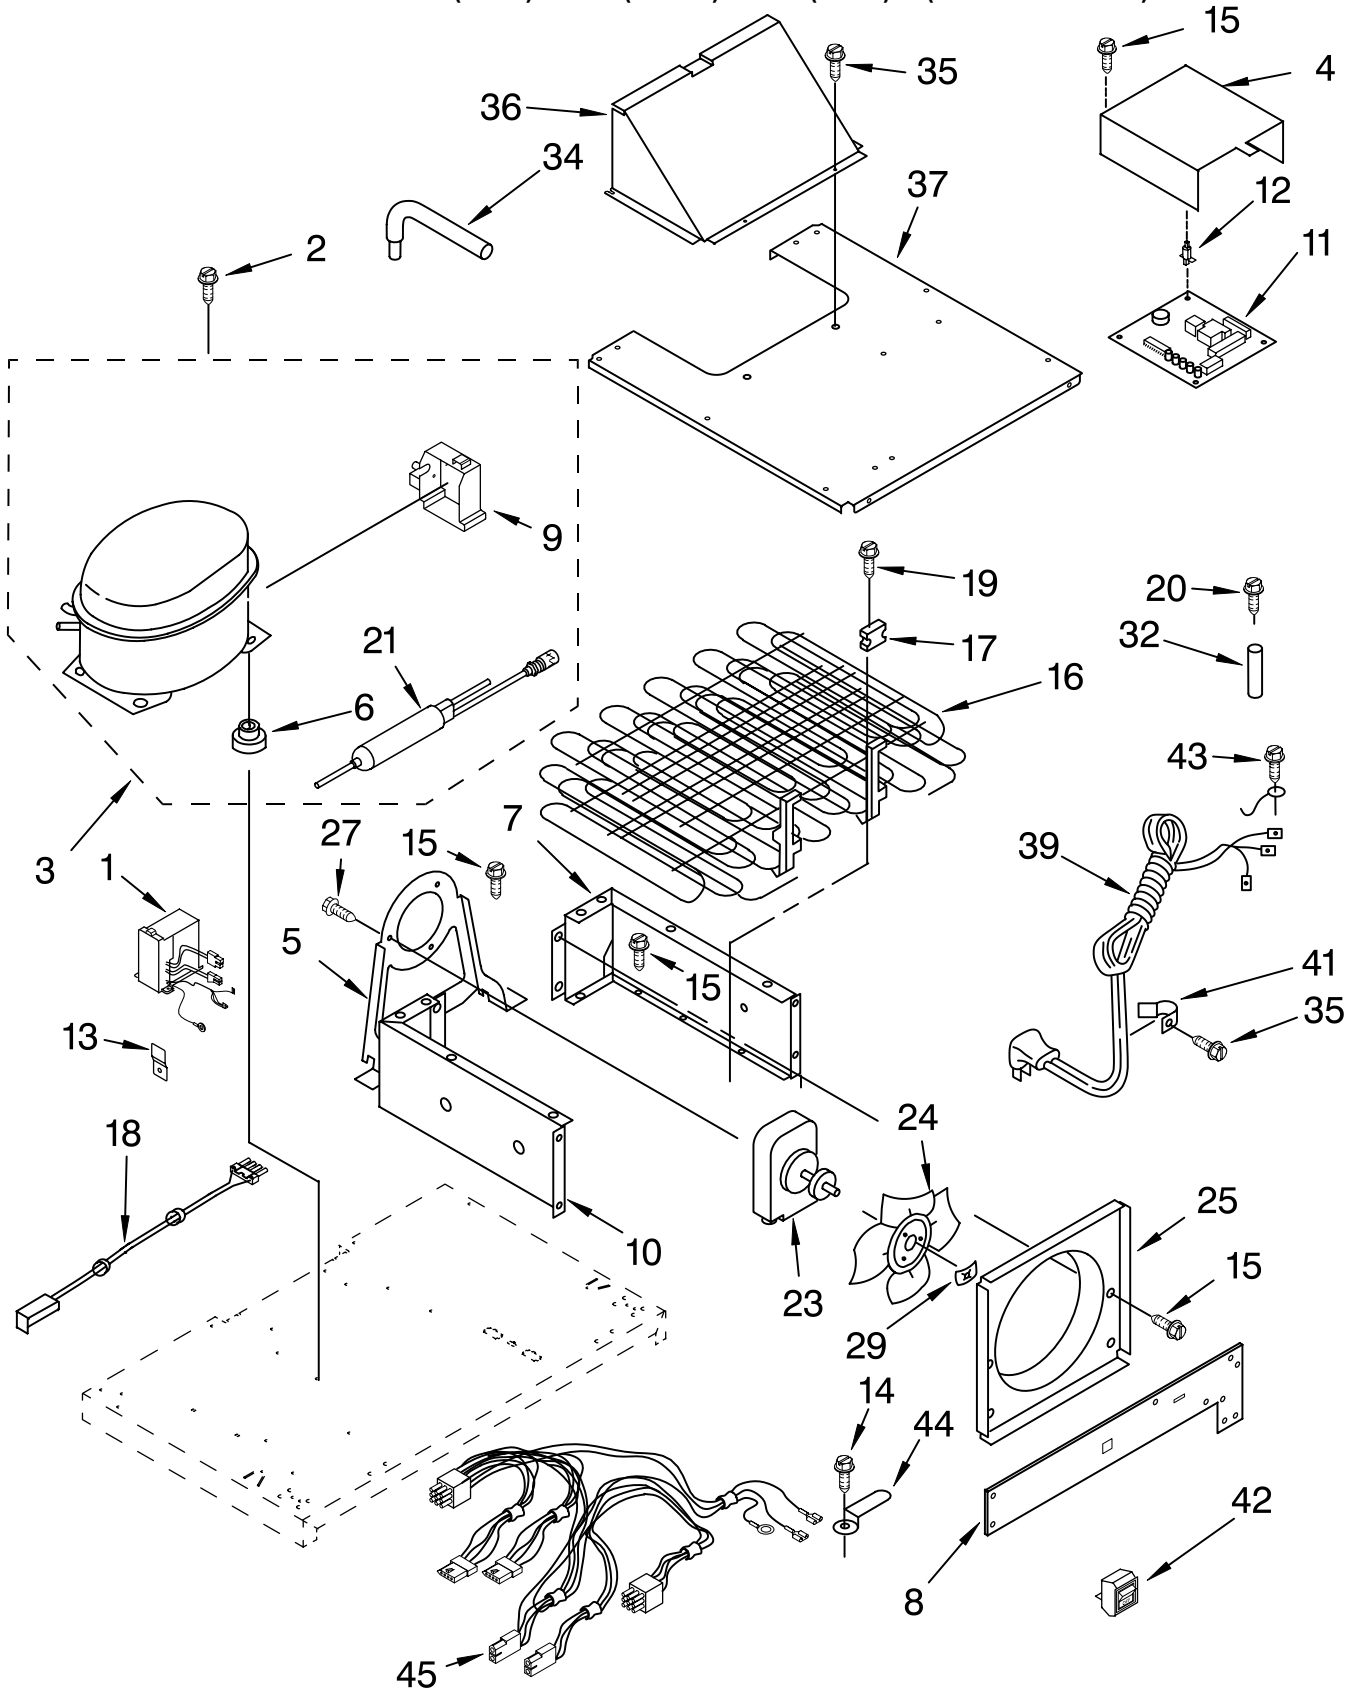

UPPER UNIT PARTS

For Models: KBLS36FKB02, KBLS36FKT02, KBLS36FKW02, KBLS36FKX02
(Black) (Biscuit) (White) (Etched Aluminum)

FOR ORDERING INFORMATION REFER TO PARTS PRICE LIST

UPPER UNIT PARTS

For Models: KBL36FKB02, KBL36FKT02, KBL36FKW02, KBL36FKX02
(Black) (Biscuit) (White) (Etched Aluminum)

Illus. No.	Part No.	DESCRIPTION	Illus. No.	Part No.	DESCRIPTION	Illus. No.	Part No.	DESCRIPTION
1	2209324	Inverter Box	16	2209062	Condenser	Following Parts Not Illustrated and Optional Parts Not Included		
2	489373	Screw, Compressor Mounting (4)	17	943447	Grommet (4)			
3	2208937	Compressor (Includes Items 6, 9 & 21) (Also Order 876765 Tube Kit)	18	2187422	Wire, Jumper			
4	2257354	Housing, Control Board	19	488208	Screw			
5	2215641	Bracket, Fan Motor	20	487522	Screw			
6	1100826	Grommet, Mounting	21	2199167	Drier			
7	2209038	Shroud, Condenser (Right)	23	2206036	Motor, Fan			
8	2215665	Panel, Condenser Front	24	2190685	Blade, Fan			
9	2215676	Terminal Cover	25	2003169	Orifice, Fan			
10	2209037	Shroud, Condenser (Left)	27	8281160	Screw			
11	2254740	Control Board	29	486692	Speed Nut	978025		Valve, Access (1/4")
12	2203075	Spacer (5)	32	2000645	Sleeve, Condenser	978026		Valve, Access (5/16")
13	2209493	Bracket, Inverter Box	34	2194319	Process, Tube	978027		Valve, Access (3/8")
14	486899	Screw	35	486194	Screw	978028		Valve, Access (1/2")
15	1157158	Screw	36	2209495	Cover, Fan	978029		Valve, Access (5/8")
			37	2215628	Cover, Condenser	978030		Valve, Access (3/4")
			39	2003381	Service Cord	876764		Valve, Access (3/16")
			41	549193	Clamp, Cord	REFRIGERANT CHARGE		
			42	1113229	Switch, Power Disconnect	6.75 oz. (R-134A)		
			43	487294	Screw, Ground			
			44	653035	Clip, Cord Plug			
			45	2187663	Wiring Harness, Unit Compartment			

FOR ORDERING INFORMATION REFER TO PARTS PRICE LIST