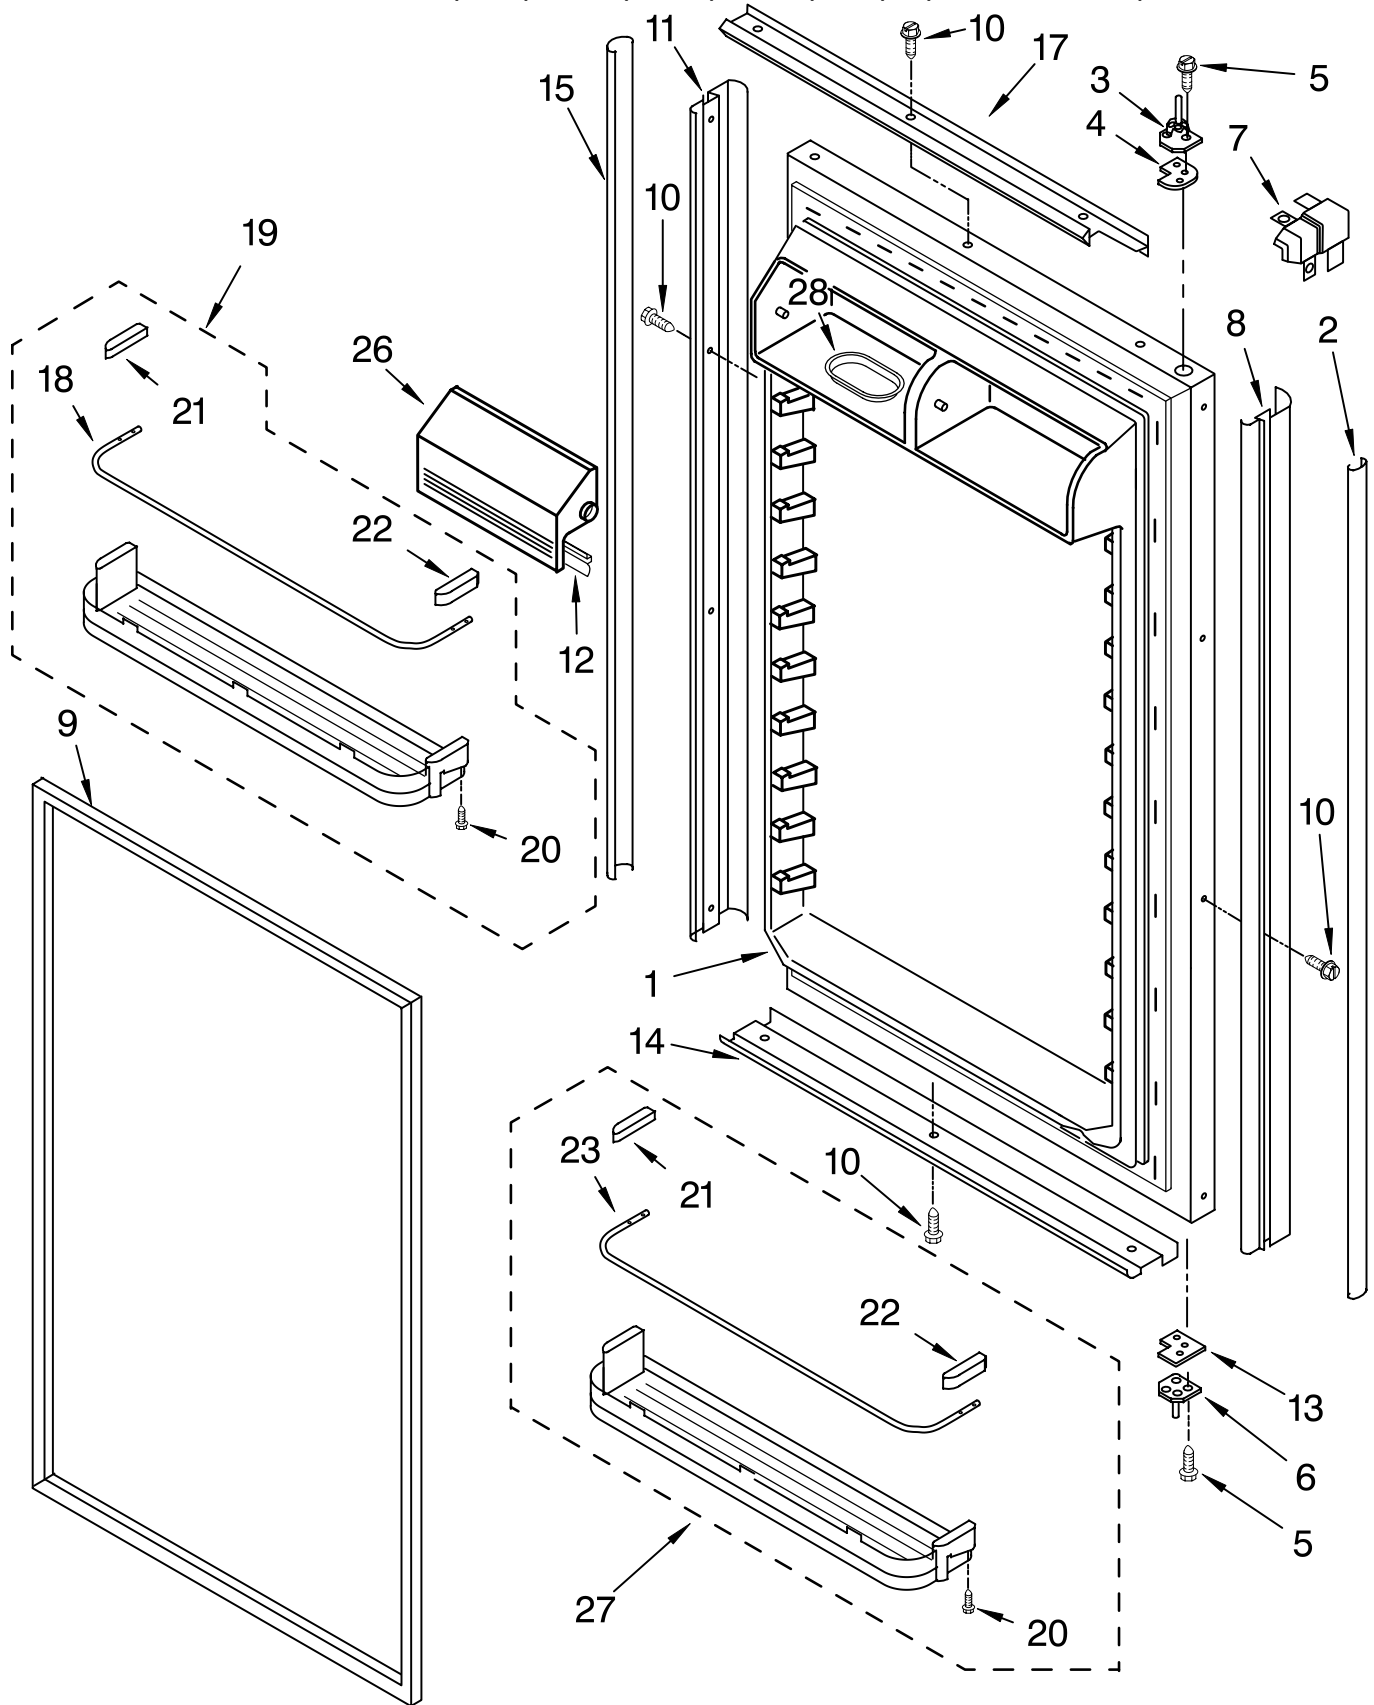

REFRIGERATOR DOOR PARTS

For Models: KBLS36FKB02, KBLS36FKT02, KBLS36FKW02, KBLS36FKX02
(Black) (Biscuit) (White) (Etched Aluminum)

FOR ORDERING INFORMATION REFER TO PARTS PRICE LIST