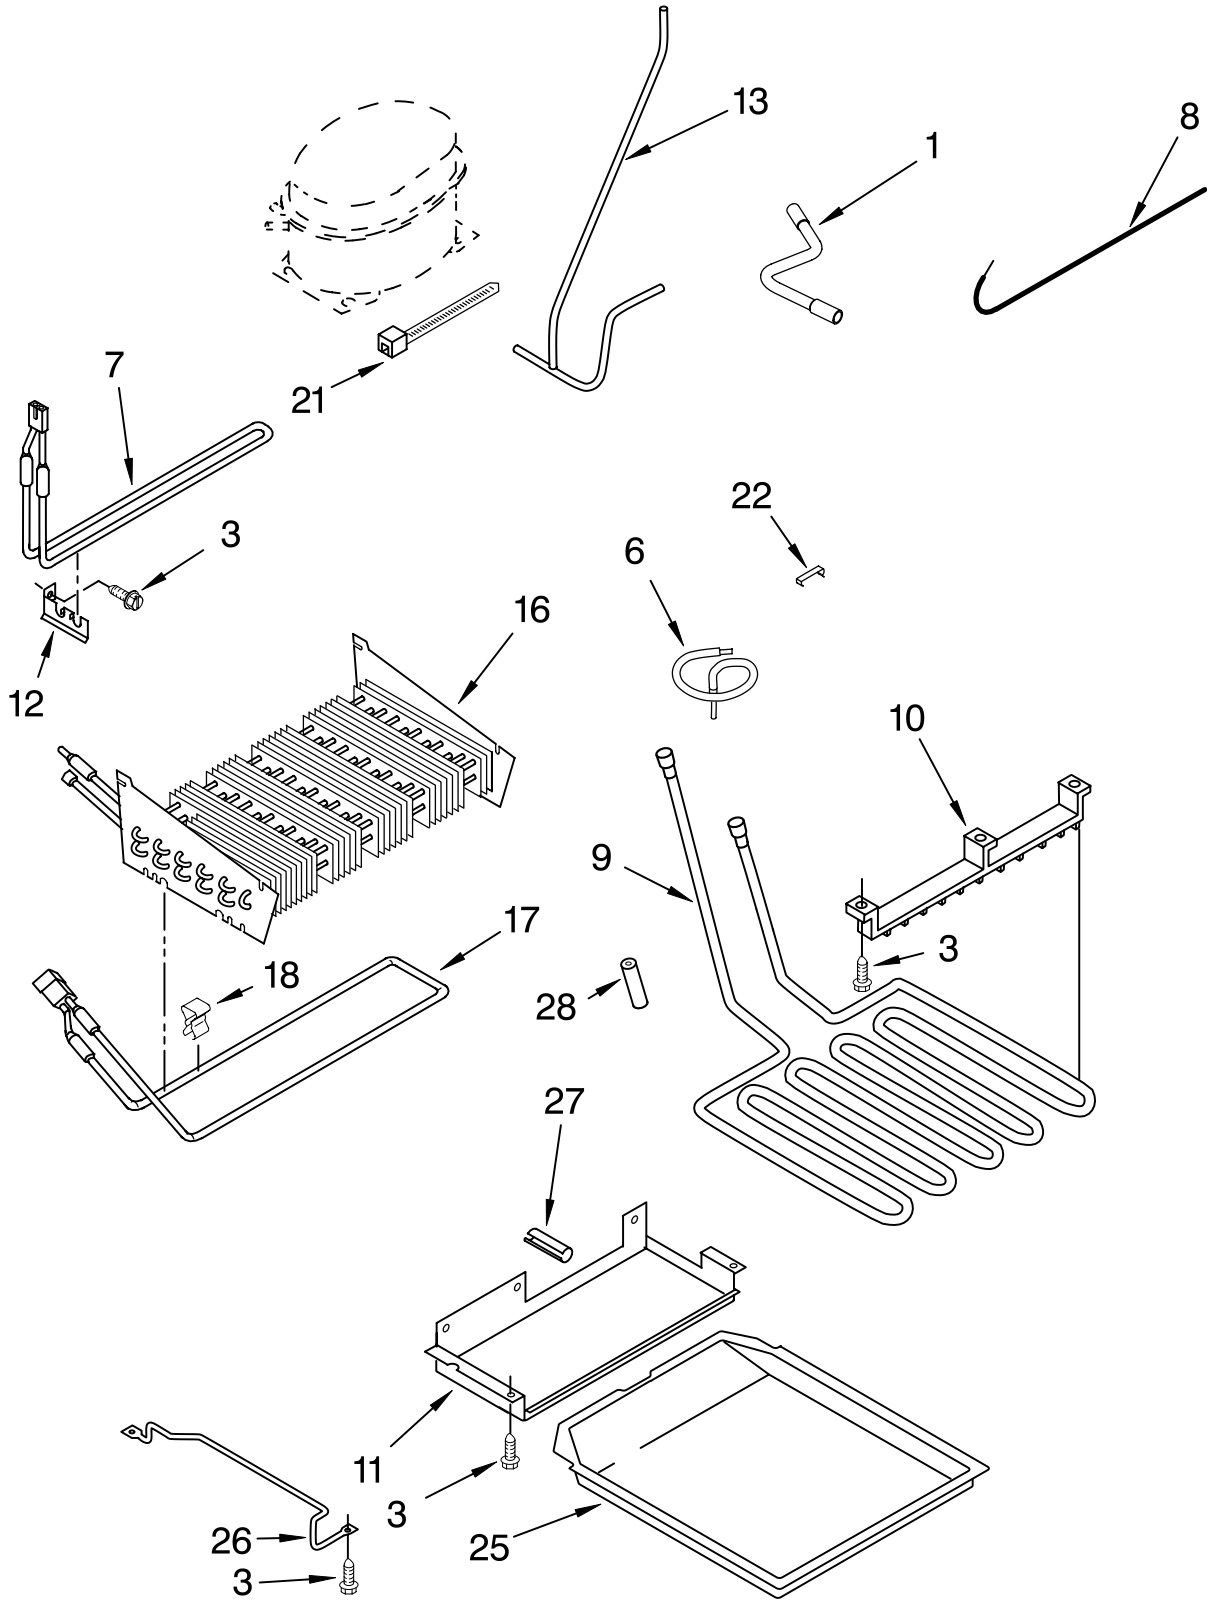

LOWER UNIT AND TUBE PARTS

For Models: KBL36FKB02, KBL36FKT02, KBL36FKW02, KBL36FKX02
(Black) (Biscuit) (White) (Etched Aluminum)

FOR ORDERING INFORMATION REFER TO PARTS PRICE LIST

LOWER UNIT AND TUBE PARTS

For Models: KBL36FKB02, KBL36FKT02, KBL36FKW02, KBL36FKX02
(Black) (Biscuit) (White) (Etched Aluminum)

Illus. No.	Part No.	DESCRIPTION
1	2257364	Tube, Transition
3	2001415	Screw
6	2209035	Suction Tube
7	2207486	Heater, Defrost (Rear)
8	2209454	Tube, Connect (Drier)
9	2209451	Heater, Drain Pan
10	2209450	Hanger, Heater
11	2005908	Shield, Drain Pan
12	2204543	Support, Heater
13	2209036	Tube, Discharge
16	2209465	Evaporator
17	2207485	Heater, Defrost (Front)
18	2204510	Clamp, Heater (2)
21	857547	Wire Tie
22	2215691	Clip, Heat Exchanger
25	2001264	Drain Pan
26		Bracket, Drain Pan
	1113206	Left
	1113207	Right
27	513942	Dampener
28	2215648	Damper, Heater

FOR ORDERING INFORMATION REFER TO PARTS PRICE LIST