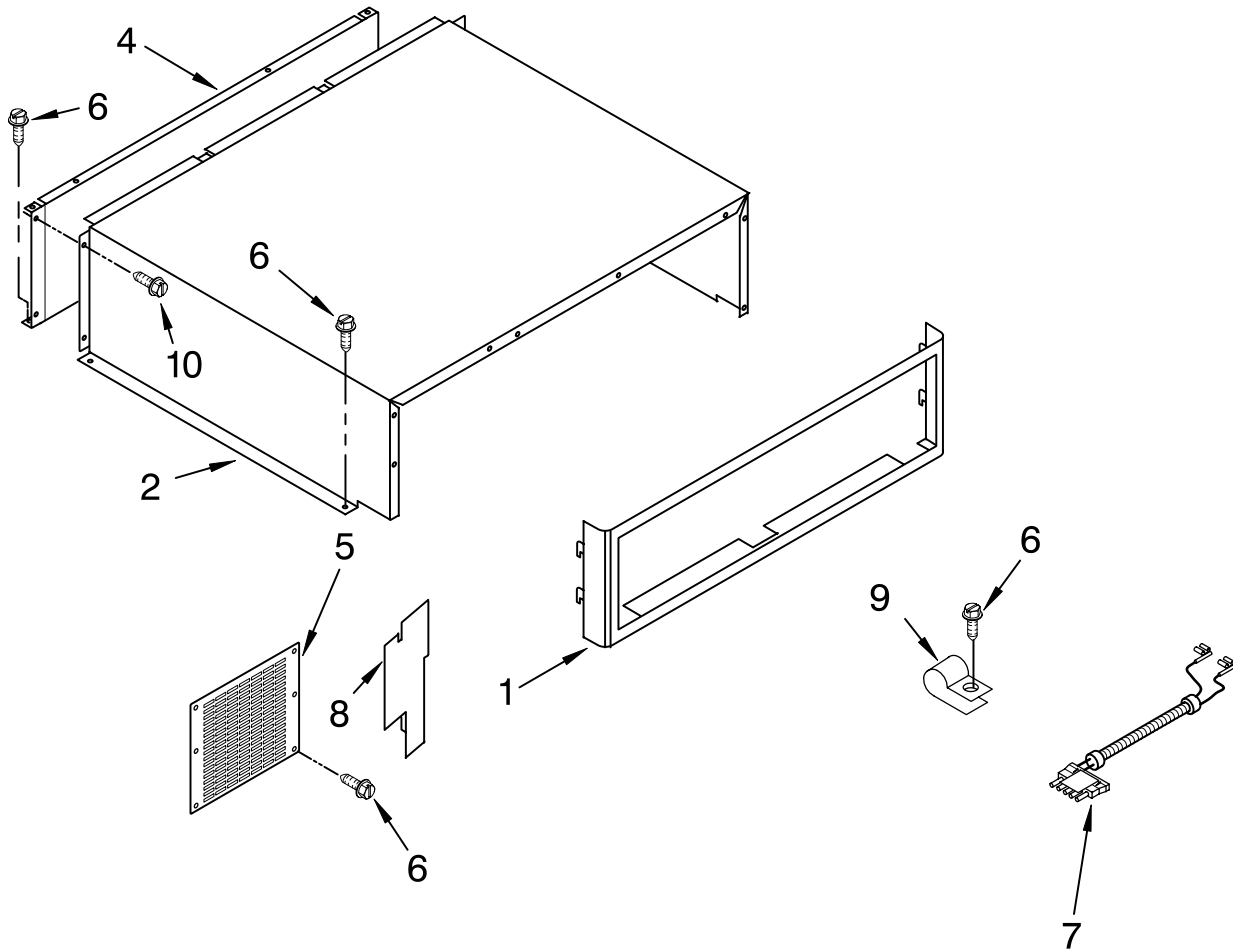

FOR ORDERING INFORMATION REFER TO PARTS PRICE LIST

CABINET AND BREAKER TRIM PARTS

For Models: KBL36FKB02, KBL36FKT02, KBL36FKW02, KBL36FKX02
 (Black) (Biscuit) (White) (Etched Aluminum)

Illus. No.	Part No.	DESCRIPTION
1		Cabinet, Trim Right Side
	2215919B	Black
	2215919T	Biscuit
	2215919W	White
	2215919	Etched Aluminum
3	1163283	Screw
4	2254724	Cabinet, Trim (Bottom)
5	486194	Screw
6	2003645	Cabinet, Trim Top
7		Breaker Trim (Not Serviced)
8	2005782	Cover, Hinge
9	2005925	Seal-Trim, Side
10		Cabinet Trim, Left Side
	2215936B	Black
	2215936T	Biscuit
	2215936W	White
	2215936	Etched Aluminum
11	489464	Screw, 8-18 x 1/2

FOR ORDERING INFORMATION REFER TO PARTS PRICE LIST

TOP GRILLE AND UNIT COVER PARTS

For Models: KBL36FKB02, KBL36FKT02, KBL36FKW02, KBL36FKX02
 (Black) (Biscuit) (White) (Etched Aluminum)

Illus. No.	Part No.	DESCRIPTION
1		Top Grille Assembly
	2215973W	White
	2215973B	Black
	2215973T	Biscuit
	2215973	Etched Aluminum
2	2209490	Cover, Unit
4	2215830	Back Panel
5	2209492	Guard, Wiring
6	487415	Screw
7	2187423	Wire Assembly
8	2215678	Baffle-Air, Condenser
9	489348	Clamp
10	488908	Screw, 10-12 x 1/2