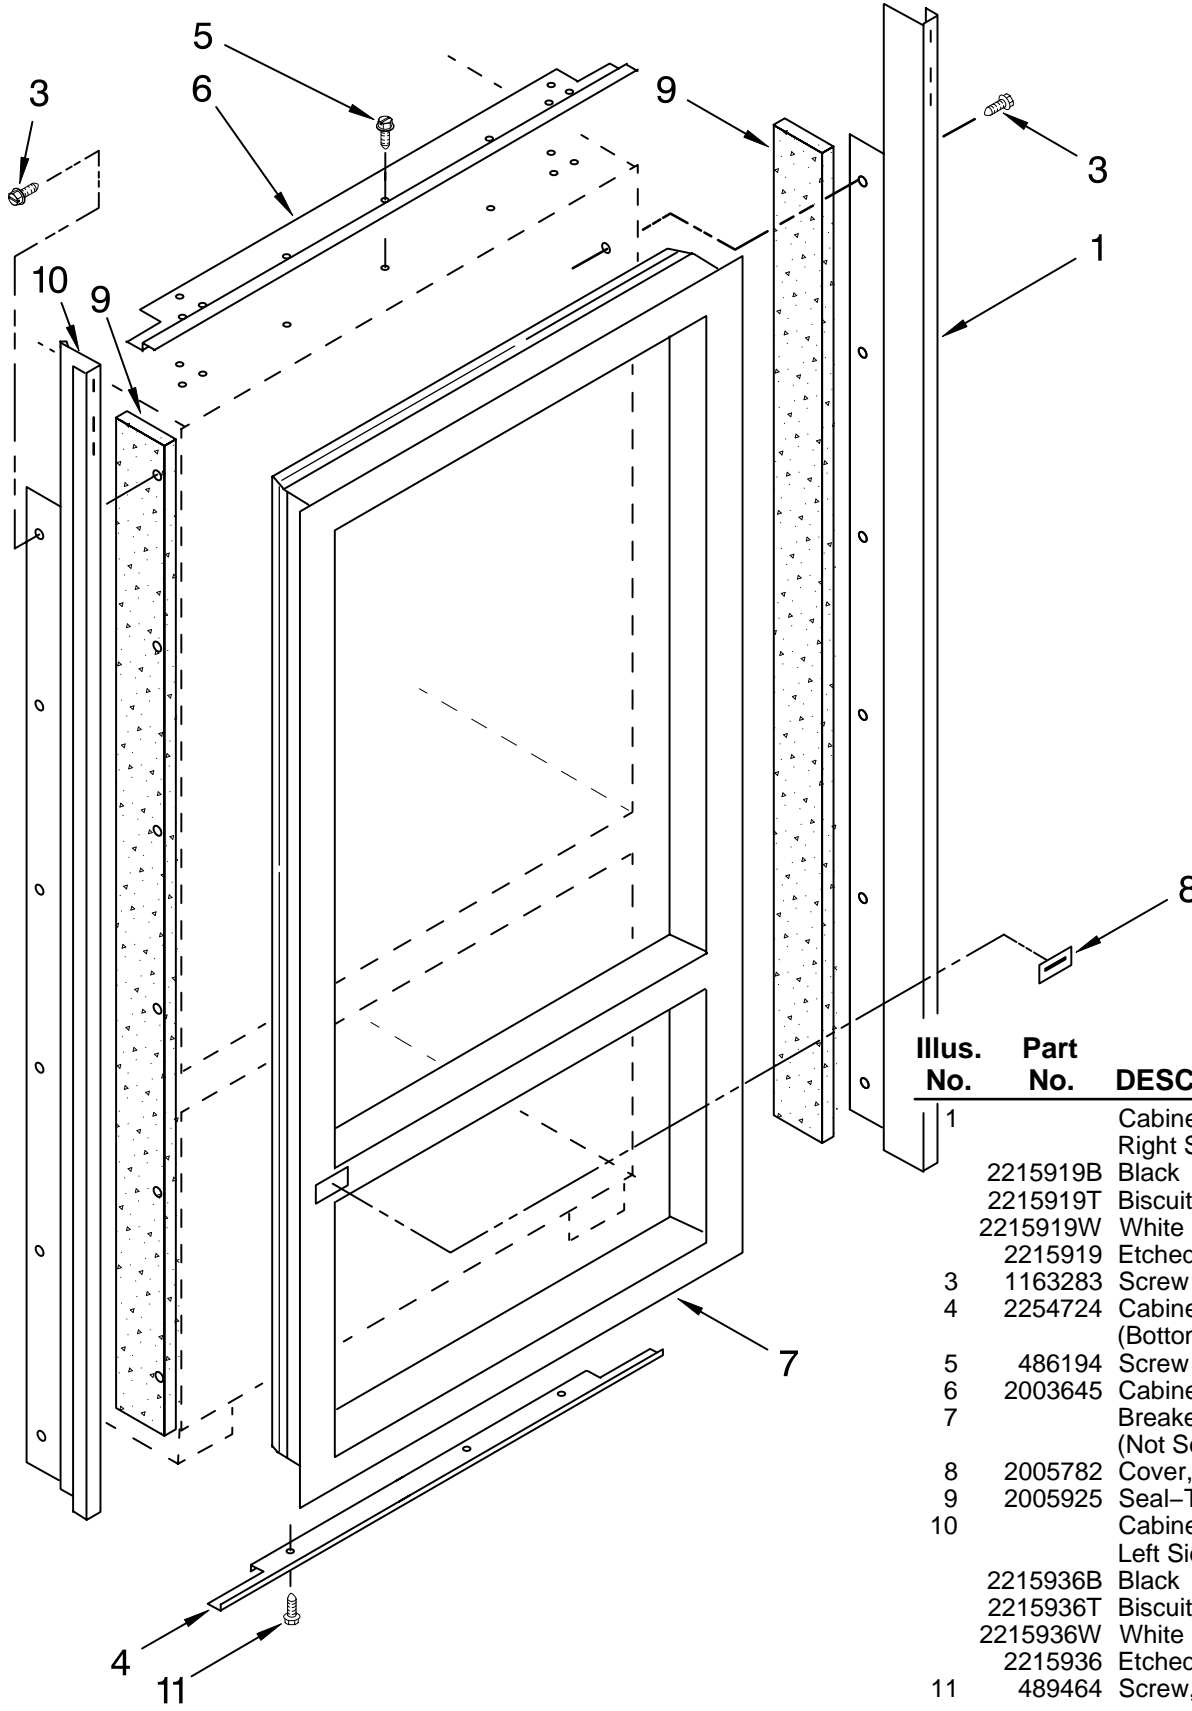

For Models: KBL36FKB02, KBL36FKT02, KBL36FKW02, KBL36FKX02
(Black) (Biscuit) (White) (Etched Aluminum)

FOR ORDERING INFORMATION REFER TO PARTS PRICE LIST

CABINET PARTS

For Models: KBL36FKB02, KBL36FKT02, KBL36FKW02, KBL36FKX02
 (Black) (Biscuit) (White) (Etched Aluminum)

FOR ORDERING INFORMATION REFER TO PARTS PRICE LIST

CABINET AND BREAKER TRIM PARTS

For Models: KBL36FKB02, KBL36FKT02, KBL36FKW02, KBL36FKX02
 (Black) (Biscuit) (White) (Etched Aluminum)

Illus. No.	Part No.	DESCRIPTION
1		Cabinet, Trim Right Side
	2215919B	Black
	2215919T	Biscuit
	2215919W	White
	2215919	Etched Aluminum
3	1163283	Screw
4	2254724	Cabinet, Trim (Bottom)
5	486194	Screw
6	2003645	Cabinet, Trim Top
7		Breaker Trim (Not Serviced)
8	2005782	Cover, Hinge
9	2005925	Seal-Trim, Side
10		Cabinet Trim, Left Side
	2215936B	Black
	2215936T	Biscuit
	2215936W	White
	2215936	Etched Aluminum
11	489464	Screw, 8-18 x 1/2