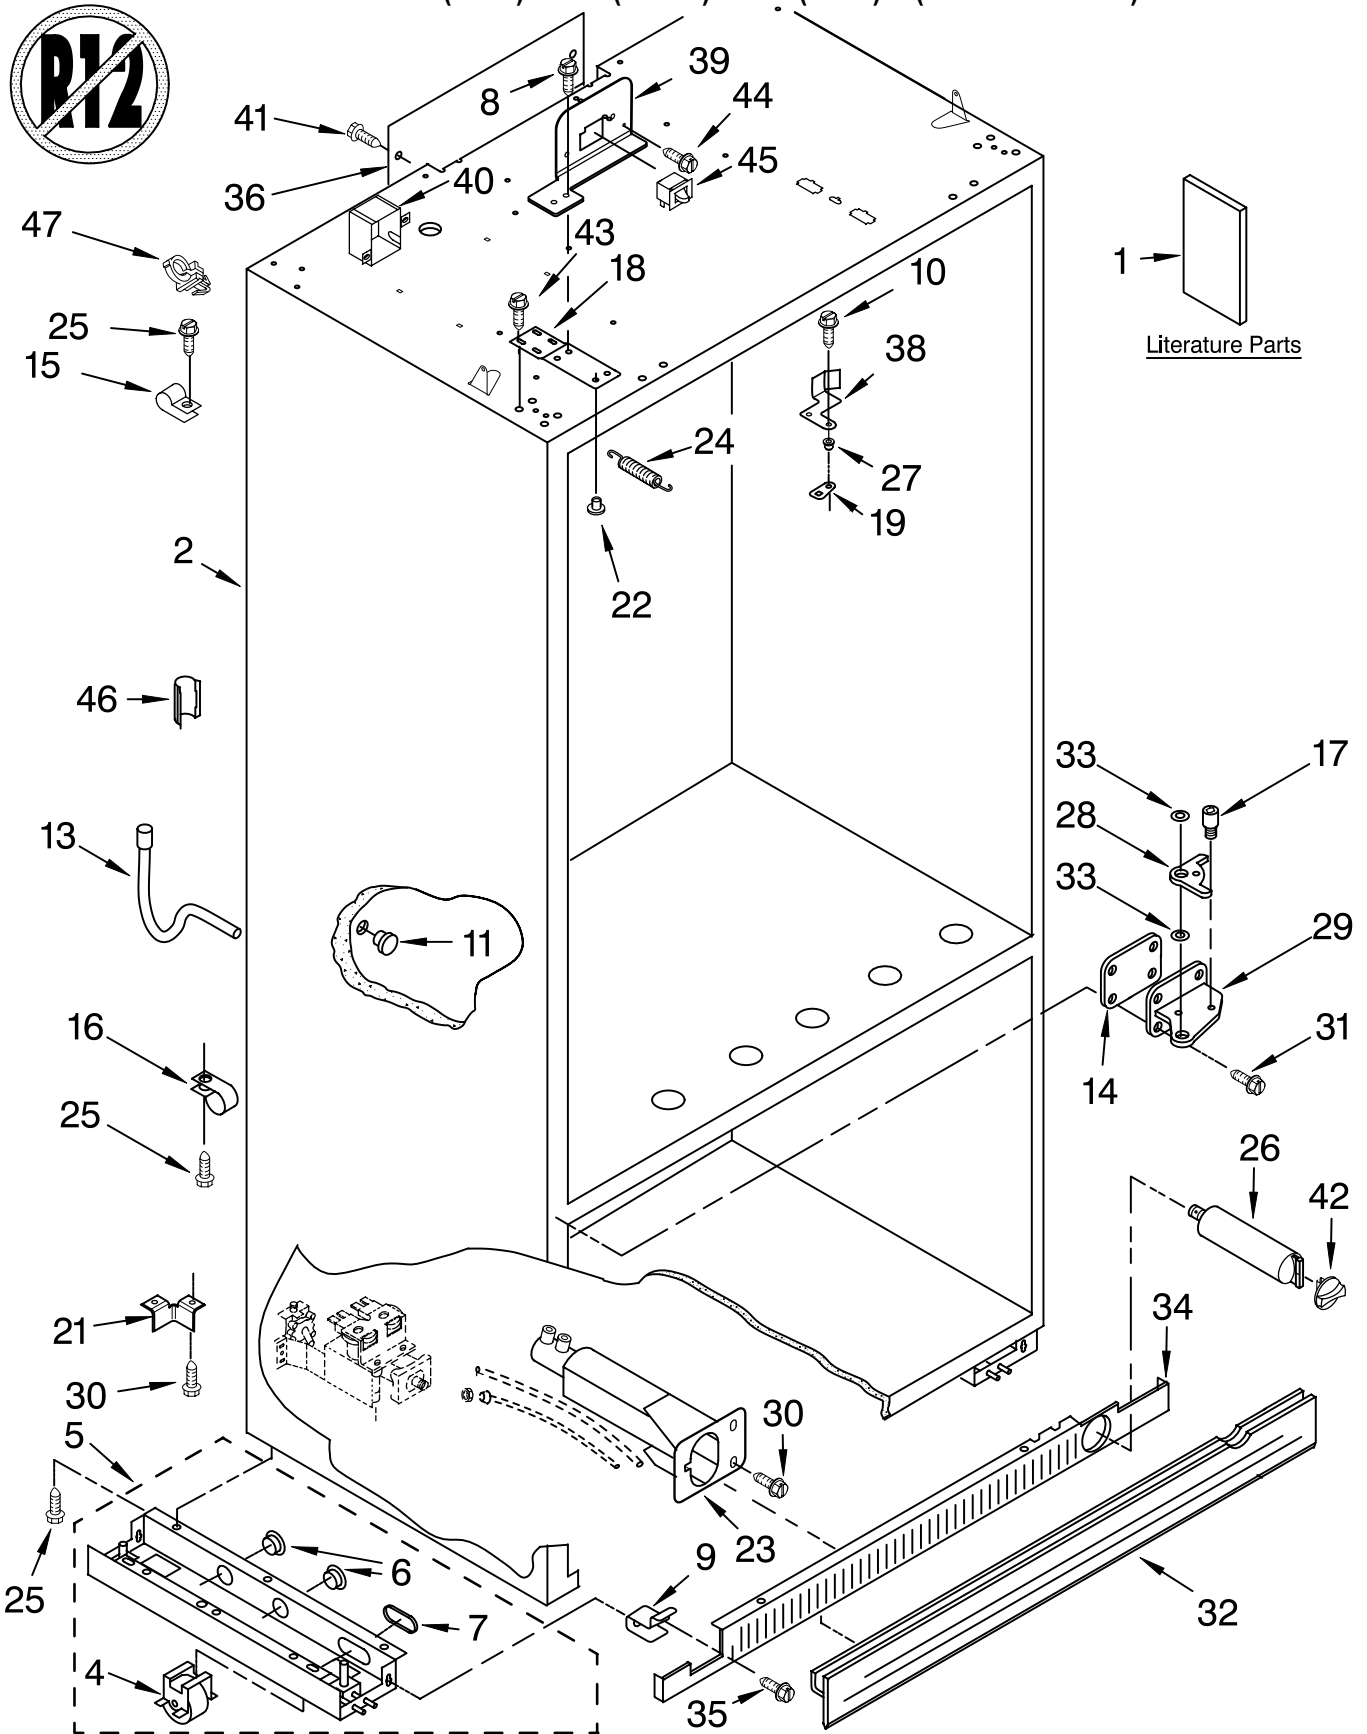

For Models: KBL36FKB02, KBL36FKT02, KBL36FKW02, KBL36FKX02
(Black) (Biscuit) (White) (Etched Aluminum)

FOR ORDERING INFORMATION REFER TO PARTS PRICE LIST