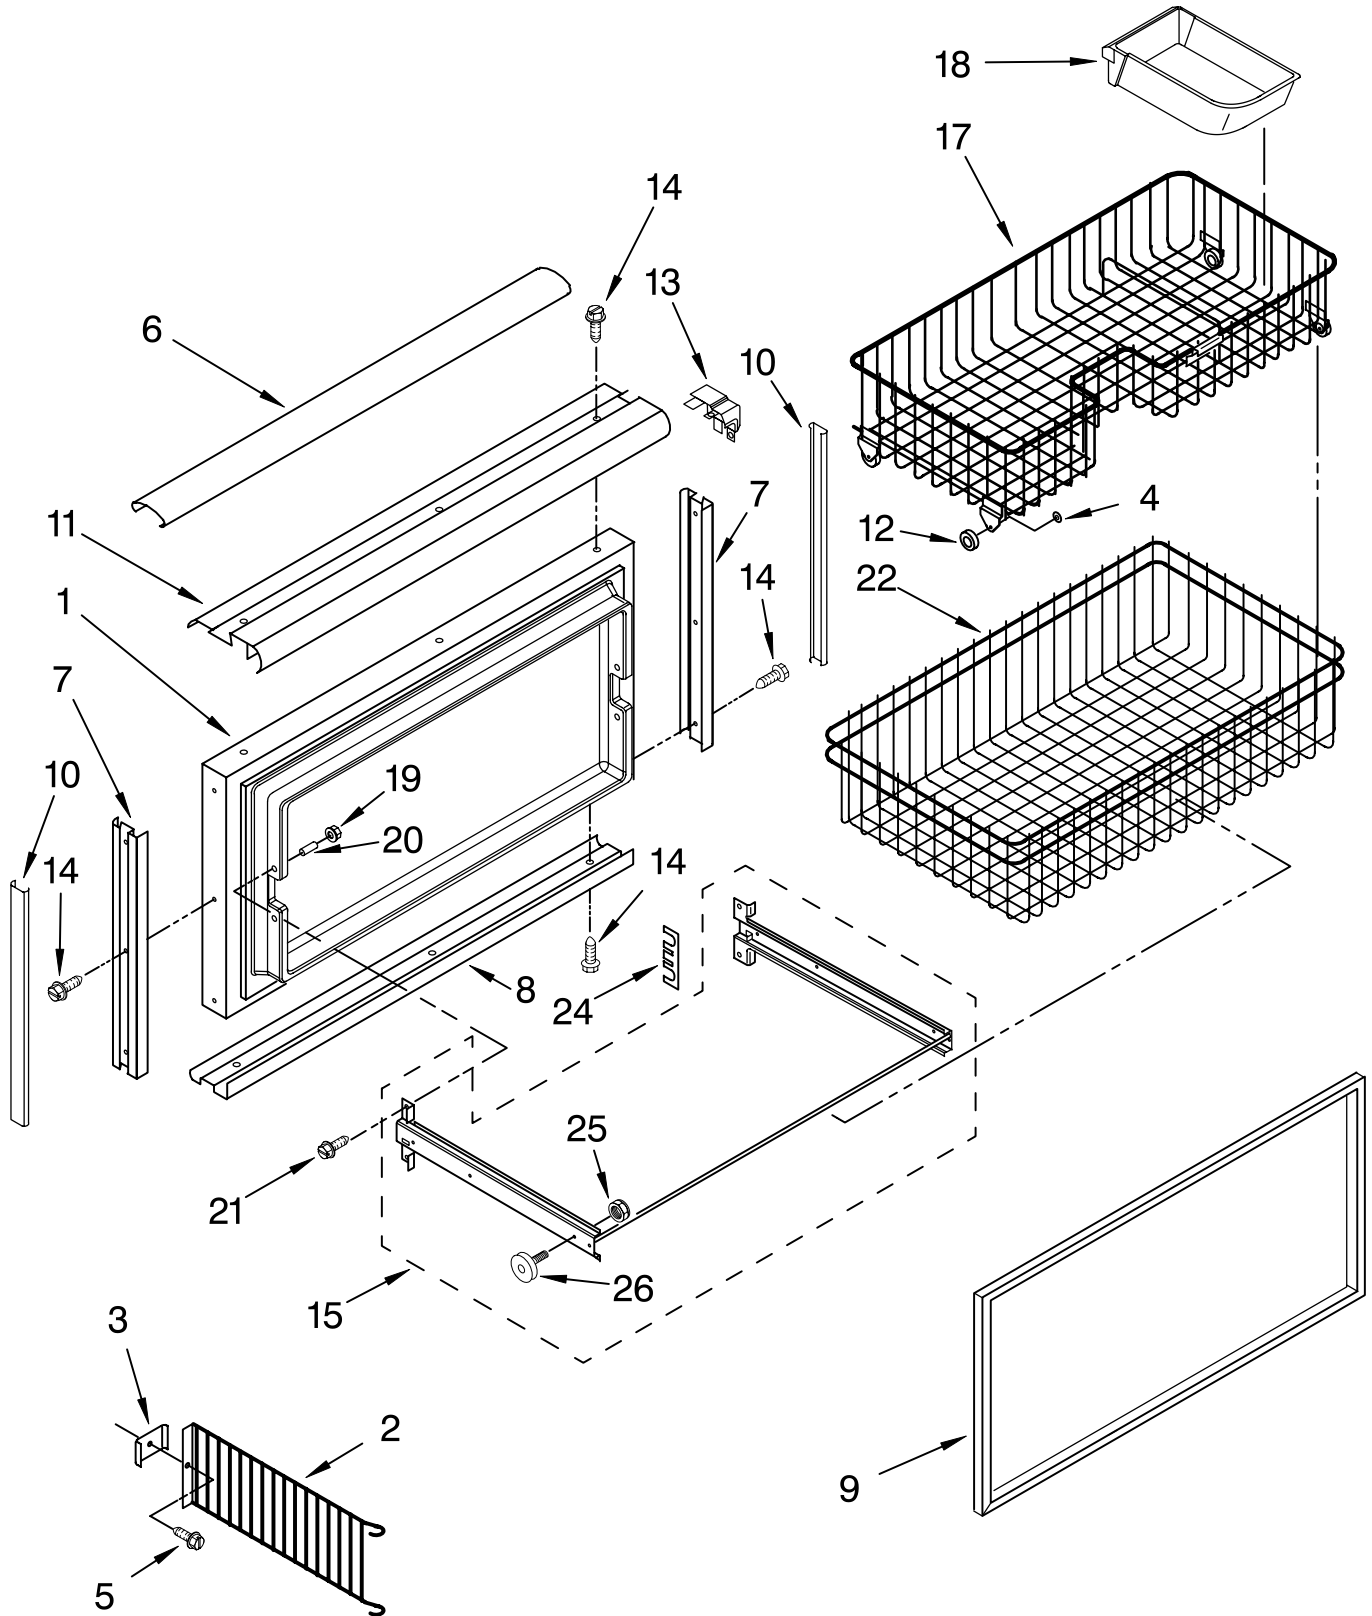

REFRIGERATOR SHELF PARTS

For Models: KBL36FKB02, KBL36FKT02, KBL36FKW02, KBL36FKX02
(Black) (Biscuit) (White) (Etched Aluminum)

Illus. No.	Part No.	DESCRIPTION	Illus. No.	Part No.	DESCRIPTION	Illus. No.	Part No.	DESCRIPTION
1		Slide, Freezer Basket	17	2207549	Washer	38	2005478	Rail-Rear, Crisper Shelf
	2221278	Right Side	18	2005571	Shelf (4)	39	2005479	Seal-Front, Crisper Shelf
	2221279	Left Side	19	2005429	Air Damper, Deli	40	2005984	Insulation, Crisper Rail
2	9751808	Screw, 8-15 x 1.00	20	2005151	Rail-Rear, Deli	41	2005985	Baffle-Center, Crisper Shelf
3	8281158	Screw, 8-18 x 1.375	21	2005152	Glass Shelf, Deli	42	2005794	Center Support, Left Half
4		Spacer, Crisper Right Side	22	2220883	Rail-Front, Deli	43	2005795	Center Support, Right Half
	2005138	Right Side	23	2005415	Control Knob, Deli	44	2005796	Bracket, Center Support
	2005139	Left Side	24	2006235	Screw, 10-16 x .375	45	2003478	Screw, 10-16 x .625
5	2179404	Rack, Wine	25	2006252	Washer	46	2006235	Screw, 10-16 x .375
6	2221071	Egg Bin	26	2005165	Connector, Deli Pan	47	2222741	Deli Pan
7	2188212	Roller	27	2222655	Lid, Deli Pan	48	2005410	Ladder, Shelf (4)
8		Bracket, Spacer Right	28	2005923	Hinge Rod, Deli Pan	49	2006475	Screw, Ladder, Crisper Support
	2221280	Right	29	2005157	Crisper Pan	50	2005797	Ladder, Crisper Support
	2221281	Left	30	2005480	Handle, Crisper Pan	51	2196483	Shelf Stud (Includes Item 3)
9	2174478	Eyelet, Roller	31	2006253	Screw, 8-32 x .340	52	2221260	Roller
10	489211	Screw, 10-16 x .750	32	2005986	Overlay, Crisper Pan	53	2207522	Bumper
11	489261	Screw	33	2220885	Rail-Front, Crisper Shelf	54	2207415	Nut
12	2257387	Support Assembly, Center-Crspr Pan	34	2005425	Vent, Crisper Shelf	55	2207569	Shim
13	1113169	Roller Stop	35	2005413	Slide-Humidity, Crisper Shelf	56	2257609	Roller, Center Bracket
14	486194	Screw	36	2006254	Screw, 6-19 x .250			
15	2005987	Support, Crisper Shelf (2)	37	2005477	Glass, Crisper Shelf			
16	2006454	Rail, Deli Center						

FOR ORDERING INFORMATION REFER TO PARTS PRICE LIST

FREEZER DOOR AND BASKET PARTS

For Models: KBL36FKB02, KBL36FKT02, KBL36FKW02, KBL36FKX02
(Black) (Biscuit) (White) (Etched Aluminum)

FOR ORDERING INFORMATION REFER TO PARTS PRICE LIST