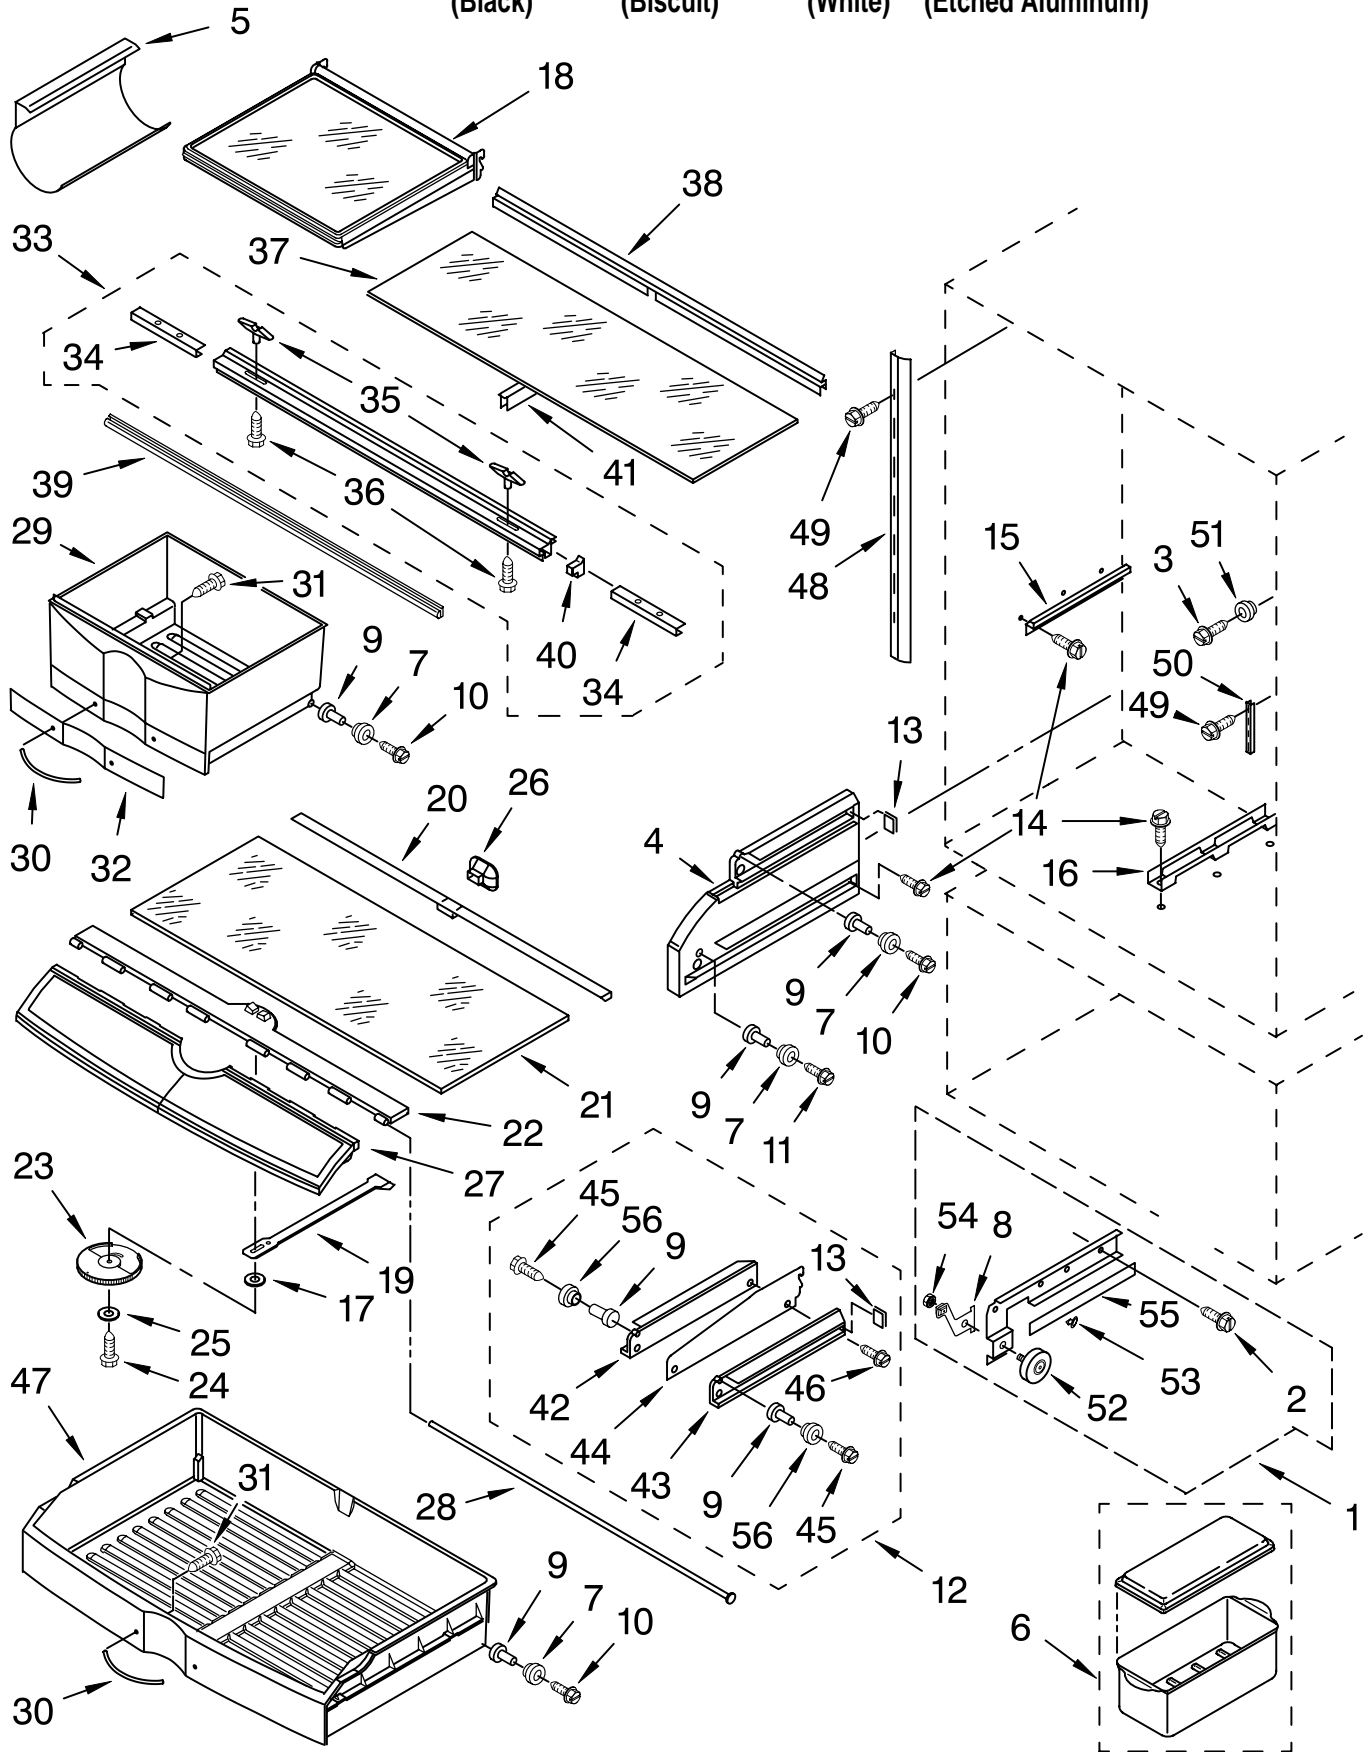

REFRIGERATOR SHELF PARTS

For Models: KBL36FKB02, KBL36FKT02, KBL36FKW02, KBL36FKX02
(Black) (Biscuit) (White) (Etched Aluminum)

FOR ORDERING INFORMATION REFER TO PARTS PRICE LIST

REFRIGERATOR SHELF PARTS

For Models: KBL36FKB02, KBL36FKT02, KBL36FKW02, KBL36FKX02
(Black) (Biscuit) (White) (Etched Aluminum)

Illus. No.	Part No.	DESCRIPTION	Illus. No.	Part No.	DESCRIPTION	Illus. No.	Part No.	DESCRIPTION
1		Slide, Freezer Basket	17	2207549	Washer	38	2005478	Rail-Rear, Crisper Shelf
	2221278	Right Side	18	2005571	Shelf (4)	39	2005479	Seal-Front, Crisper Shelf
	2221279	Left Side	19	2005429	Air Damper, Deli	40	2005984	Insulation, Crisper Rail
2	9751808	Screw, 8-15 x 1.00	20	2005151	Rail-Rear, Deli	41	2005985	Baffle-Center, Crisper Shelf
3	8281158	Screw, 8-18 x 1.375	21	2005152	Glass Shelf, Deli	42	2005794	Center Support, Left Half
4		Spacer, Crisper Right Side	22	2220883	Rail-Front, Deli	43	2005795	Center Support, Right Half
	2005138	Right Side	23	2005415	Control Knob, Deli	44	2005796	Bracket, Center Support
	2005139	Left Side	24	2006235	Screw, 10-16 x .375	45	2003478	Screw, 10-16 x .625
5	2179404	Rack, Wine	25	2006252	Washer	46	2006235	Screw, 10-16 x .375
6	2221071	Egg Bin	26	2005165	Connector, Deli Pan	47	2222741	Deli Pan
7	2188212	Roller	27	2222655	Lid, Deli Pan	48	2005410	Ladder, Shelf (4)
8		Bracket, Spacer Right	28	2005923	Hinge Rod, Deli Pan	49	2006475	Screw, Ladder, Crisper Support
	2221280	Right	29	2005157	Crisper Pan	50	2005797	Ladder, Crisper Support
	2221281	Left	30	2005480	Handle, Crisper Pan	51	2196483	Shelf Stud (Includes Item 3)
9	2174478	Eyelet, Roller	31	2006253	Screw, 8-32 x .340	52	2221260	Roller
10	489211	Screw, 10-16 x .750	32	2005986	Overlay, Crisper Pan	53	2207522	Bumper
11	489261	Screw	33	2220885	Rail-Front, Crisper Shelf	54	2207415	Nut
12	2257387	Support Assembly, Center-Crspr Pan	34	2005425	Vent, Crisper Shelf	55	2207569	Shim
13	1113169	Roller Stop	35	2005413	Slide-Humidity, Crisper Shelf	56	2257609	Roller, Center Bracket
14	486194	Screw	36	2006254	Screw, 6-19 x .250			
15	2005987	Support, Crisper Shelf (2)	37	2005477	Glass, Crisper Shelf			
16	2006454	Rail, Deli Center						

FOR ORDERING INFORMATION REFER TO PARTS PRICE LIST