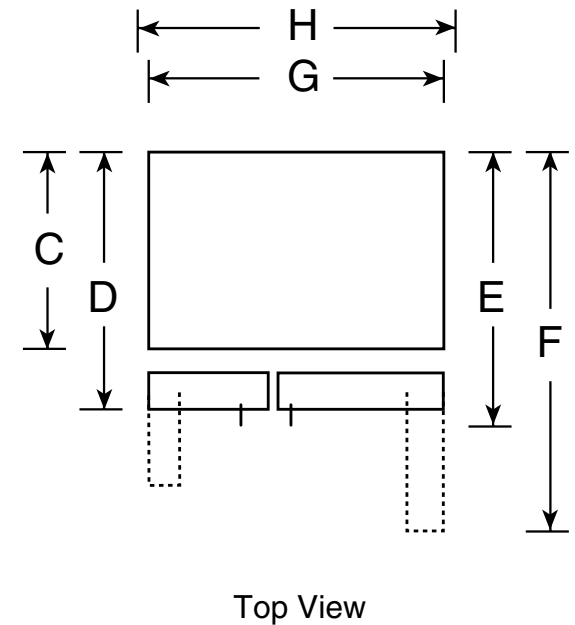

PSSC6KGX

GE Profile™ ENERGY STAR® 25.6 Cu. Ft. Side-By-Side Refrigerator with Dispenser

Dimensions and Installation Information (in inches)

Overall Dimensions	Height to top of hinge (in.) A	69-5/8
	Height to top of case (in.) B	68-3/4
	Case depth without door (in.) C†	28
	Case depth less door handle (in.) D†	32-3/8
	Case depth with door handle (in.) E†	35
	Depth with fresh food door open 90° (in.) F†	50-1/8
	Width (in.) G	35-3/4
Air Clearances	Width with door open 90° inc. door handle (in.) H	43-1/2
	Each side (in.)	1/8
	Top (in.)	1
	Back (in.)	1

†Water hook-up fits in back air clearance when calculating installation depth.

If installed against a wall, allow clearance of 14-3/16" on freezer side to remove bin. To remove fresh food pans, remove door bins.

Clearance required to remove fresh food full-size pan without disassembling is 18-15/16".

Allow additional space for any necessary leveling adjustments.

For answers to your Monogram,® GE Profile™ or GE® appliance questions, visit our website at ge.com or call GE Answer Center® service, 800.626.2000.