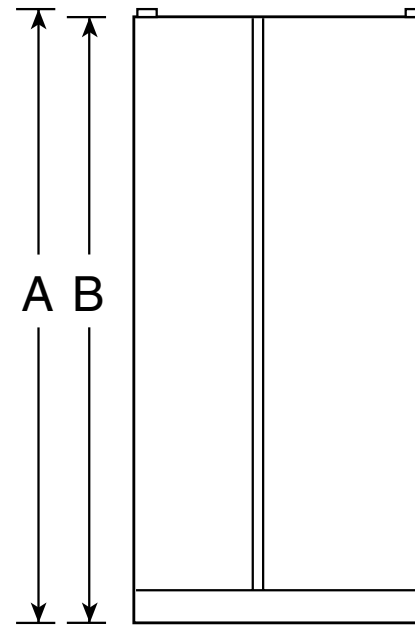

PSSC6KGX

GE Profile™ ENERGY STAR® 25.6 Cu. Ft. Side-By-Side Refrigerator with Dispenser

Dimensions and Installation Information (in inches)

Overall Dimensions	Height to top of hinge (in.) A	69-5/8
	Height to top of case (in.) B	68-3/4
	Case depth without door (in.) C†	28
	Case depth less door handle (in.) D†	32-3/8
	Case depth with door handle (in.) E†	35
	Depth with fresh food door open 90° (in.) F†	50-1/8
	Width (in.) G	35-3/4
Air Clearances	Width with door open 90° inc. door handle (in.) H	43-1/2
	Each side (in.)	1/8
	Top (in.)	1
	Back (in.)	1

†Water hook-up fits in back air clearance when calculating installation depth.

If installed against a wall, allow clearance of 14-3/16" on freezer side to remove bin. To remove fresh food pans, remove door bins.

Clearance required to remove fresh food full-size pan without disassembling is 18-15/16".

Allow additional space for any necessary leveling adjustments.

For answers to your Monogram,® GE Profile™ or GE® appliance questions, visit our website at ge.com or call GE Answer Center® service, 800.626.2000.