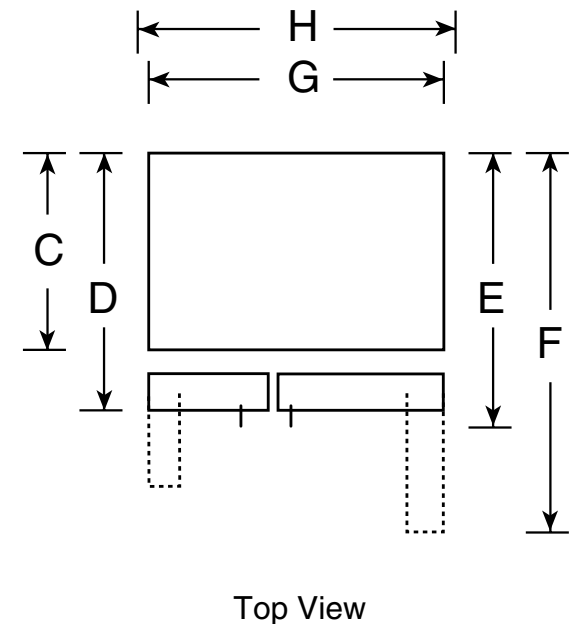

PSHF6MGZ

GE Profile™ ENERGY STAR® 25.6 Cu. Ft. Side-By-Side Refrigerator with Dispenser

Dimensions and Installation Information (in inches)

Overall Dimensions	Height to top of hinge (in.) A	69-3/8
	Height to top of case (in.) B	68-3/4
	Case depth without door (in.) C†	28
	Case depth less door handle (in.) D†	32-3/8
	Case depth with door handle (in.) E†	35
	Depth with fresh food door open 90° (in.) F†	50-1/8
	Width (in.) G	35-3/4
Air Clearances	Width with door open 90° inc. door handle (in.) H	43-1/2
	Each side (in.)	1/8
	Top (in.)	1
	Back (in.)	1

†Water hook-up fits in back air clearance when calculating installation depth.

If installed against a wall, allow clearance of 14-3/16" on freezer side to remove bin. To remove fresh food pans, remove door bins.

Clearance required to remove fresh food full-size pan without disassembling is 18-15/16".

Allow additional space for any necessary leveling adjustments.

For answers to your Monogram,® GE Profile™ or GE® appliance questions, visit our website at ge.com or call GE Answer Center® service, 800.626.2000.