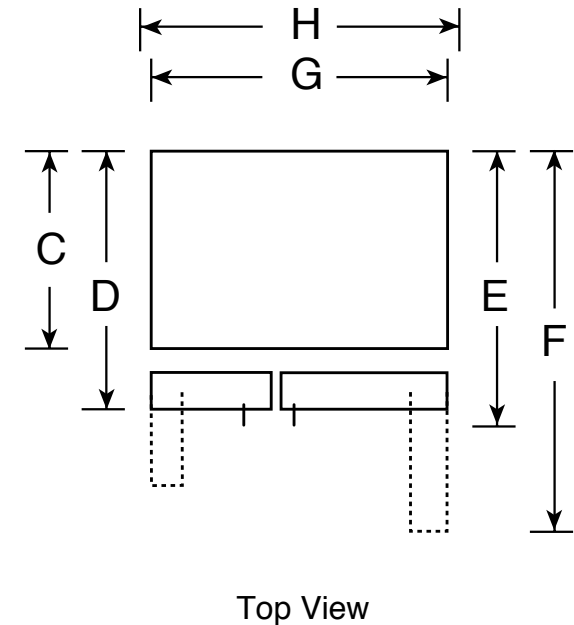

GSHF9NGY

GE® ENERGY STAR® 29.1 Cu. Ft. Side-By-Side Refrigerator with Integrated Dispenser

Dimensions and Installation Information (in inches)

Overall Dimensions	Height to top of hinge (in.) A	69-5/8
	Height to top of case (in.) B	68-3/4
	Case depth without door (in.) C†	28
	Case depth less door handle (in.) D†	33-5/8
	Case depth with door handle (in.) E†	36-1/8
	Depth with fresh food door open 90° (in.) F†	50-1/16
	Width (in.) G	35-3/4
	Width with door open 90° inc. door handle (in.) H	45-1/2
Air Clearances	Each side (in.)	1/8
	Top (in.)	1
	Back (in.)	1

†Water hook-up fits in back air clearance when calculating installation depth.

If installed against a wall, allow clearance of 14-3/16" on freezer side to remove bin.

Clearance required to remove fresh food full-size pan without disassembling is 18-15/16".