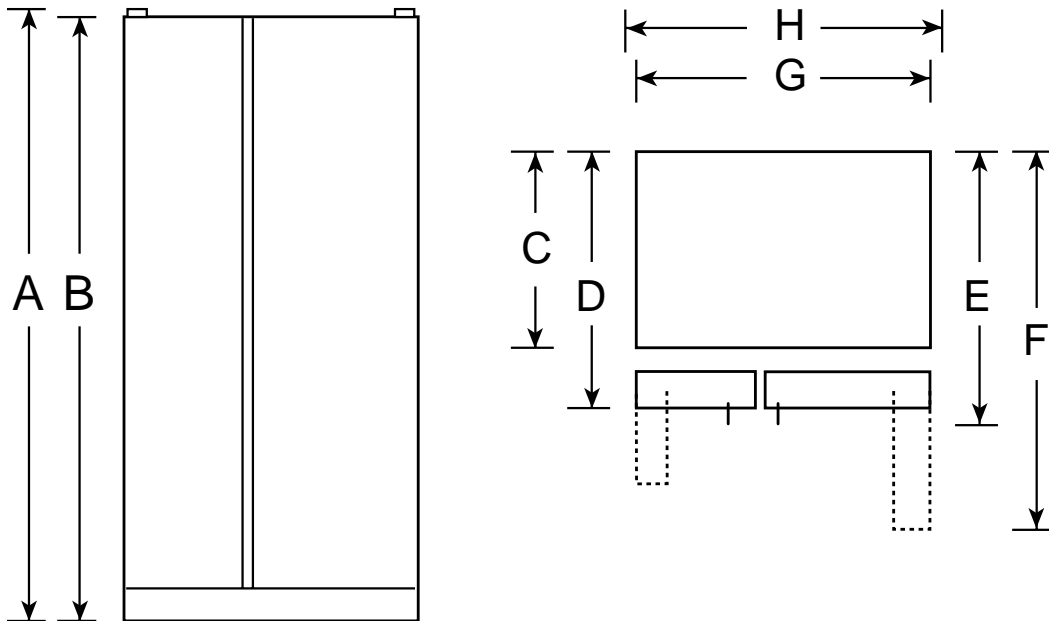

Profile™

PSS27NGP – GE Profile Arctica™ 26.6 Cu. Ft. Side-By-Side Refrigerator with Dispenser

Dimensions (in inches)

Overall Dimensions	Height to top of hinge (in.) A	69-1/4
	Height to top of case (in.) B	68-3/4
	Case depth without door (in.) C†	28
	Case depth less door handle (in.) D†	32-1/4
	Case depth with door handle (in.) E†	34-11/16
	Depth with fresh food door open 90° (in.) F†	50-1/16
	Width (in.) G	35-3/4
	Width with door open 90° less door handle (in.) H	36
Air Clearances	Each side (in.)	1/8
	Top (in.)	1
	Back (in.)	1

†Water hook-up fits in back air clearance when calculating installation depth. If installed against a wall, allow clearance of 14-3/16" on freezer side to remove ice bin.

To remove fresh food pans, remove door bins.

Clearance required to remove fresh food full-size pan without disassembling: 18-15/16".

Plus, allow additional space for any necessary leveling adjustments.

Total volume and shelf area are calculated by the Association of Home Appliance Manufacturers' standards.