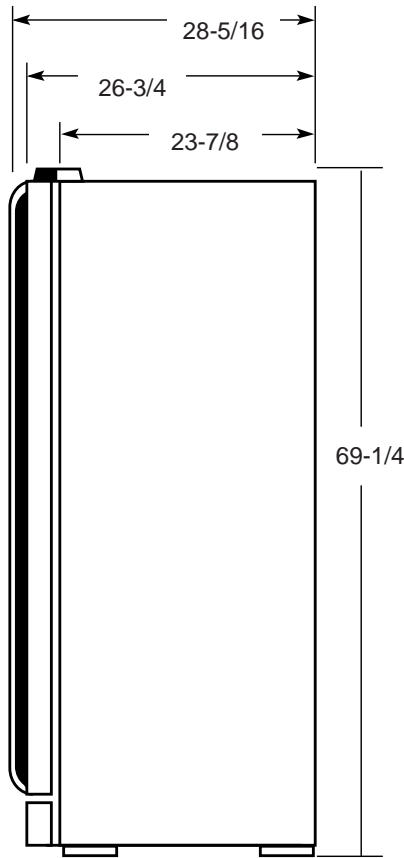

Profile™

PSC23MGP – GE Profile Arctica™ 22.7 Cu. Ft. CustomStyle™ Side-by-Side Refrigerator with Dispenser

Case Dimensions (in inches/cm.)

Side View

Front View

Top View

Specification Created 2/03

Total volume and shelf area are calculated by the Association of Home Appliance Manufacturers' standards.

Listed by Underwriters Laboratories

For answers to your Monogram®, GE Profile™ or GE appliance questions, visit our website at GEAppliances.com or call GE Answer Center® service, 800.626.2000.

Profile™

PSC23MGP – GE Profile Arctica™ 22.7 Cu. Ft. CustomStyle™ Side-by-Side Refrigerator with Dispenser