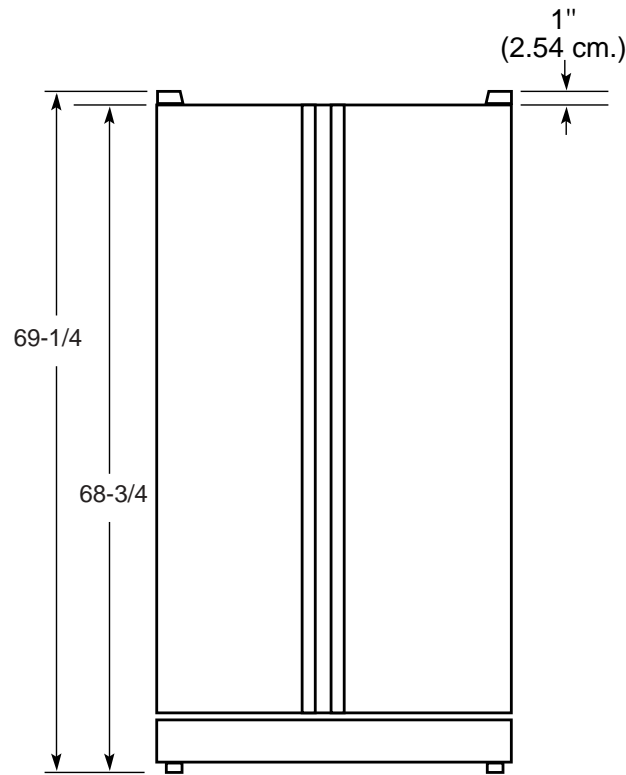

Profile™

PSC23MGP – GE Profile Arctica™ 22.7 Cu. Ft. CustomStyle™ Side-by-Side Refrigerator with Dispenser

Case Dimensions (in inches/cm.)

Side View

Front View

Top View

Specification Created 2/03

Total volume and shelf area are calculated by the Association of Home Appliance Manufacturers' standards.

Listed by Underwriters Laboratories

For answers to your Monogram®, GE Profile™ or GE appliance questions, visit our website at GEAppliances.com or call GE Answer Center® service, 800.626.2000.

Profile™

PSC23MGP – GE Profile Arctica™ 22.7 Cu. Ft. CustomStyle™ Side-by-Side Refrigerator with Dispenser