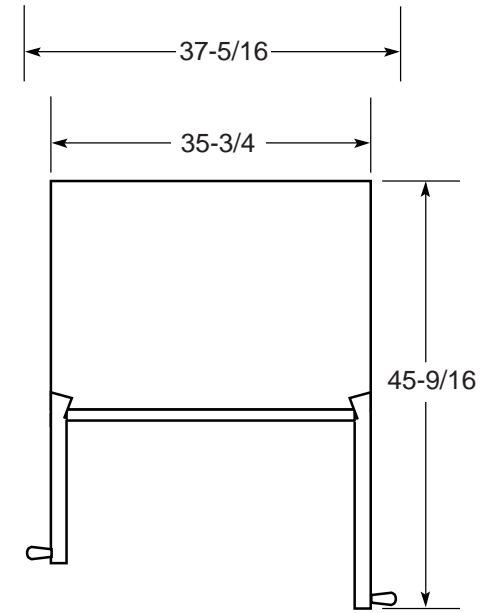

Profile™

PSC23MGP – GE Profile Arctica™ 22.7 Cu. Ft. CustomStyle™ Side-by-Side Refrigerator with Dispenser

Case Dimensions (in inches/cm.)

Side View

Front View

Top View

Specification Created 2/03

Total volume and shelf area are calculated by the Association of Home Appliance Manufacturers' standards.

Listed by Underwriters Laboratories

For answers to your Monogram®, GE Profile™ or GE appliance questions, visit our website at GEAppliances.com or call GE Answer Center® service, 800.626.2000.

Profile™

PSC23MGP – GE Profile Arctica™ 22.7 Cu. Ft. CustomStyle™ Side-by-Side Refrigerator with Dispenser