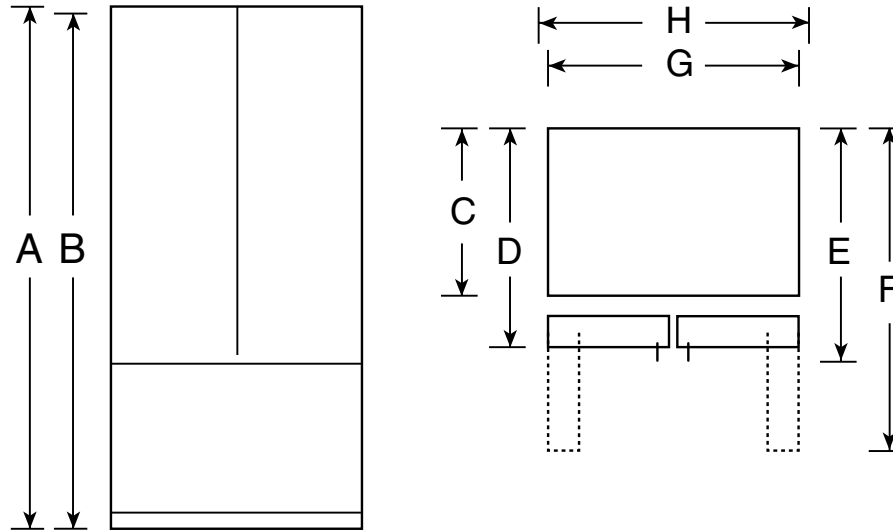

## GE Profile™ ENERGY STAR® 25.1 Cu. Ft. Bottom-Freezer Refrigerator with Icemaker

### Dimensions and Installation Information (in inches)

Overall Dimensions	Height to top of hinge (in.) <b>A</b>	<b>69-5/8</b>
	Height to top of case (in.) <b>B</b>	<b>69</b>
	Case depth without door (in.) <b>C</b>	<b>28</b>
	Case depth less door handle (in.) <b>D</b>	<b>32-5/8</b>
	Case depth with door handle (in.) <b>E</b>	<b>35-1/8</b>
	Depth with fresh food door open 90° (in.) <b>F</b>	<b>47-5/8</b>
	Width (in.) <b>G</b>	<b>35-7/8</b>
Air Clearances	Width with door open 90° inc. door handle (in.) <b>H</b>	<b>44</b>
	Each side (in.)	<b>1/8</b>
	Top (in.)	<b>1</b>
	Back (in.)	<b>1</b>