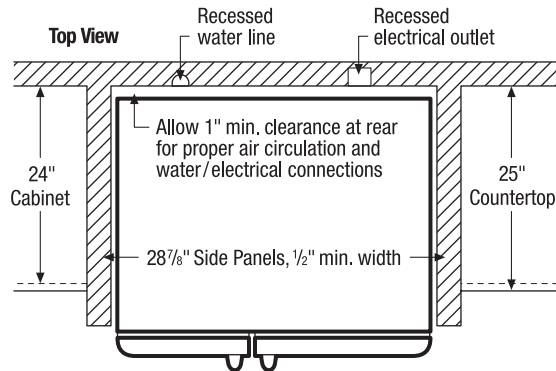

¹Exceeds minimum ENERGY STAR® standard by at least 30%.

²For use on adequately wired 120V, dedicated circuit having 2-wire service with a separate ground wire. Appliance must be grounded for safe operation.

Standard Refrigerator Depth vs. Counter Depth

NOTE: For planning purposes only. Always consult local and national electric and plumbing codes. Refer to Product Installation Guide for detailed installation instructions on the web at frigidaire.com.

Overall Exterior Dimensions	
A - Height (Incl. Hinges and Rollers)	69-3/8"
B - Width	36"
C - Depth (Incl. Door)	33"
Depth with Door Open 90°	49-7/8"

FRIGIDAIRE

USA • 10200 David Taylor Drive • Charlotte, NC 28262 • 1-800-FRIGIDAIRE • frigidaire.com
CANADA • 5855 Terry Fox Way • Mississauga, ON L5V 3E4 • 1-800-265-8352 • frigidaire.ca

FGUS2642L 08/10

© 2010 Electrolux Home Products, Inc.

Accessories information available on the web at frigidaire.com

Specifications subject to change.
Printed in the U.S.A.