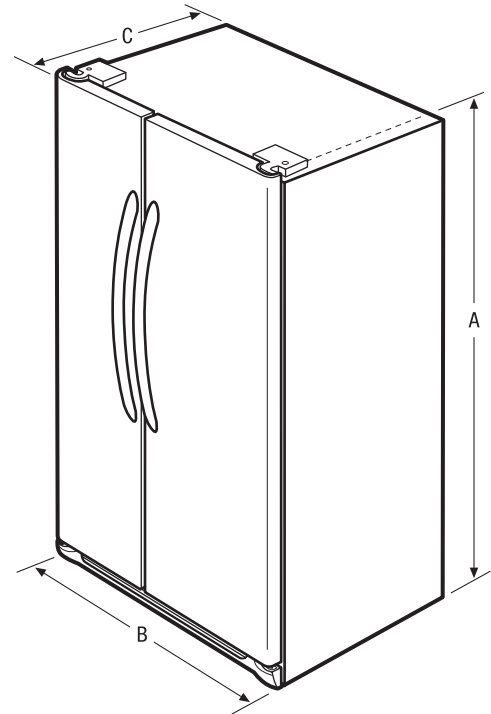

¹Exceeds minimum ENERGY STAR® standard by at least 30%.

²For use on adequately wired 120V, dedicated circuit having 2-wire service with a separate ground wire. Appliance must be grounded for safe operation.

Standard Refrigerator Depth vs. Counter Depth

NOTE: For planning purposes only. Always consult local and national electric and plumbing codes. Refer to Product Installation Guide for detailed installation instructions on the web at frigidaire.com.

Overall Exterior Dimensions	
A - Height (Incl. Hinges and Rollers)	69-3/8"
B - Width	36"
C - Depth (Incl. Door)	33"
Depth with Door Open 90°	49-7/8"

FRIGIDAIRE

USA • 10200 David Taylor Drive • Charlotte, NC 28262 • 1-800-FRIGIDAIRE • frigidaire.com
CANADA • 5855 Terry Fox Way • Mississauga, ON L5V 3E4 • 1-800-265-8352 • frigidaire.ca

FGUS2642L 08/10

© 2010 Electrolux Home Products, Inc.

Accessories information available on the web at frigidaire.com

Specifications subject to change.
Printed in the U.S.A.