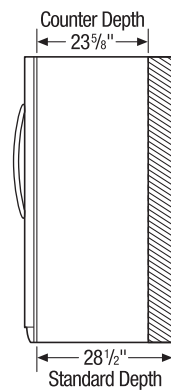

¹Exceeds minimum ENERGY STAR® standard by at least 30%.

²For use on adequately wired 120V, dedicated circuit having 2-wire service with a separate ground wire. Appliance must be grounded for safe operation.

Standard Refrigerator Depth vs. Counter Depth

NOTE: For planning purposes only. Always consult local and national electric and plumbing codes. Refer to Product Installation Guide for detailed installation instructions on the web at frigidaire.com.

Overall Exterior Dimensions	
A - Height (Incl. Hinges and Rollers)	69-3/8"
B - Width	36"
C - Depth (Incl. Door)	33"
Depth with Door Open 90°	49-7/8"

FRIGIDAIRE

USA • 10200 David Taylor Drive • Charlotte, NC 28262 • 1-800-FRIGIDAIRE • frigidaire.com
CANADA • 5855 Terry Fox Way • Mississauga, ON L5V 3E4 • 1-800-265-8352 • frigidaire.ca

FGUS2642L 08/10

© 2010 Electrolux Home Products, Inc.

Accessories information available on the web at frigidaire.com

Specifications subject to change.
Printed in the U.S.A.