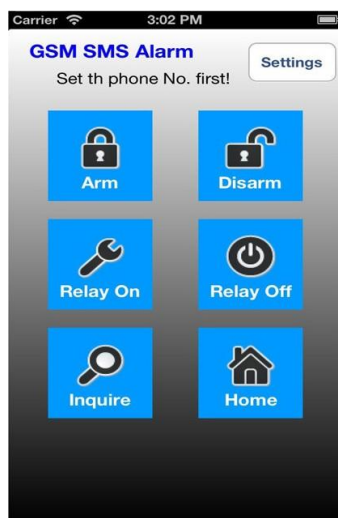

# King Pigeon GSM Alarm System

Unique Stay/Watchdog/24 hours/SOS zone

SMS Alarm and auto dialer with Gas/Fire/Smoke/Water flood/Door contact/PIR sensors

Android & iOS APP iKeypad Available Now!!!

Make control easier!

>>>>Simple menu:

- ✧ Intelligent GSM home alarm system
- ✧ Watchdog guardian alarm
- ✧ **UP TO 16 Wireless + UP TO 20 Wired zones**
- ✧ Home DIY security alarm
- ✧ Two-way intercom alarm
- ✧ **2 Output Relay Switch**, \*LCD display + Keypad setting
- ✧ Top quality GSM Alarm system!

>>>> King Pigeon S100/S110/S120/S160 features:

- **Two-way Voice** communication or wiretap are available;
- **LCD displays** the entire setup menu;
- **Armed, Partial Armed(At House or Stay), Disarmed, SOS** are available;
- **Armed delay, alarm delay, siren work or not**, more other functions are Programmable by user;
- **Watchdog,24Hours Zone, SOS zone** are available;
- **1 Relay Switch ON OFF** by Wired or Wireless Detectors & Sensors Activation.
- **1 Relay Switch ON OFF by SMS Text Command**(Password+CC for CLOSE, Password+DD for OPEN )
- **Up to 100 Events Log** for review Alarm records.
- Using **ICON** to display armed, Partial Armed(Stay at home mode), Disarmed, Power status, Siren status and GSM Signal status.
- Auto-detect and report, GSM Signal WEAK alarm, SMS Switch is available.
- AC Power down alert.