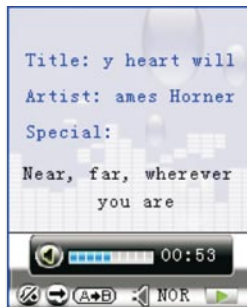

### 1 Main Menu

Press “Ok” key to Main menu. There are 9 functions in the main menu as following:

Music, Movie, FM radio, Image, E-Book, Audio recorder, Explorer game and Setting. Also include battery status, time displaying etc.

## 2 Music Player

Music player can support various music formats playing:

- 1 Support various music format, include: MP3, WMA, WAV, AAC.
- 2 Basic operation:
  - Press OK key to play.
  - Shortly Press OK key to pause during playing.
  - Press Ok key 2 seconds to stop.
  - Press : /- key to adjust volume, shortly press ◀/▶ to choose last and next song.
  - In MP3 playing, AB repeat function can work by pressing "M" key.
- 3 Advance Operation:
  - Support Pre-listening function (5 second, 10 second, 15 second, 20 second).