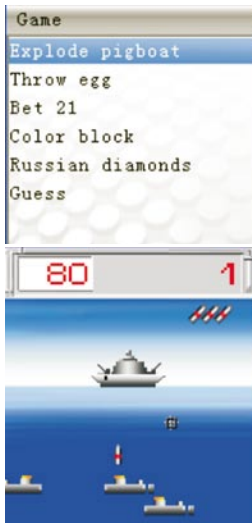

## File Manager (SD card Manager)

Under main menu, press "Ok" button entering into "Explorer" interface. Resource manager can manage all the storage files and SD card files. The main functions as:

- 1 Support browsing and deleting function under the SD card (Built-in resource is undeletable). Also can playing the music and movie. Pictures and E-book and so on.
- 2 Support subdirectories management.
- 3 Choose to set default save path. Default music file path is "Audio", Default video path is "Movie", default pictures path is "Image", default text path is "E-Book".

## Game

The machine include some interesting games for entertainment as following:

Explode bigboat

Throw egg

Russian Diamonds

Bet 21

7 color block

Guess