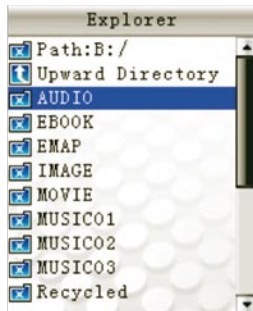

1. 3 Press "Ok" button (or press "Forward" or "backward" button)shortly under e-book Menu start page viewing; press "^/-" or "V/+" start line viewing.

Record

Choose "Record" under main menu, press "Ok" button shortly entering into "Record".

Record: Press "Ok" button start record, re-press "Ok" button stop the record and autosave the record files in the "record file list", the format for the record file is WAV, it plays in "record audio player".