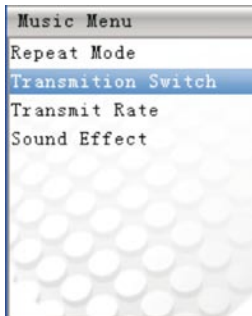

first, after you fixed one of them frequency, then please to adjust the other one, when you adjust the MP3 requency is the same with the Car frequency, the car will receive all of the music that inside of MP3, and you can play the MP3 music in the car.

1. 7 Back to following, please, choose turn off, then the FM Transmitter closed.

Please, turn off the FM transmitter when you do not need it, for save battery. Must turn off the FM transmitter when you are listening the music and FM radio for keep the good sound and controlling volume.