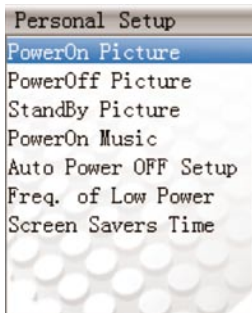

## System Setting

Choose system setting to make adjustment. Setting include:

- 1 Keytone setup.

- 2 Language Setup: english, spanish, greek, etc.
- 3 Free space information.
- 4 Version information.
- 5 Default setup.
- 6 Individuation setup: power off, standby pictures, starting music, auto power off, low battery, screen saving etc.