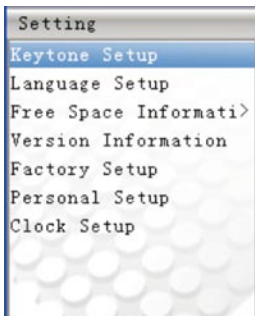

## System Setting

Choose system setting to make adjustment. Setting include:

- 1 Keytone setup.

- 2 Language Setup: english, spanish, greek, etc.
- 3 Free space information.
- 4 Version information.
- 5 Default setup.
- 6 Individuation setup: power off, standby pictures, starting music, auto power off, low battery, screen saving etc.