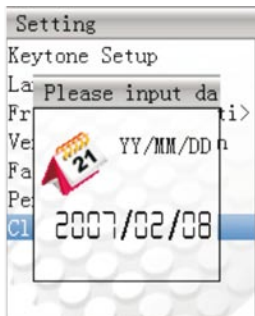

System Setting

Choose system setting to make adjustment. Setting include:

1. 1 Keytone setup.

1. 2 Language Setup: english, spanish, greek, etc.
2. 3 Free space information.
3. 4 Version information.
4. 5 Default setup.
5. 6 Individuation setup: power off, standby pictures, starting music, auto power off, low battery, screen saving etc.