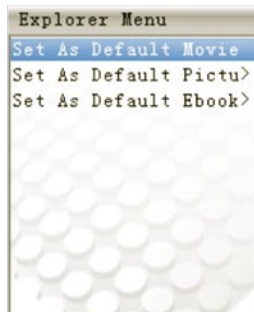

File Manager (SD card Manager)

Under main menu, press "Ok" button entering into "Explorer" interface. Resource manager can manage all the storage files and SD card files. The main functions as:

1. 1 Support browsing and deleting function under the SD card (Built-in resource is undeletable). Also can playing the music and movie. Pictures and E-book and so on.
2. 2 Support subdirectories management.
3. 3 Choose to set default save path. Default music file path is "Audio", Default video path is "Movie", default pictures path is "Image", default text path is "E-Book".