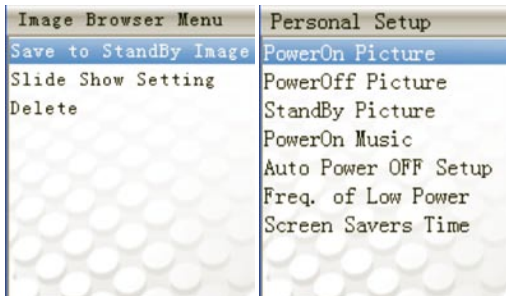

On "Setting" mode, enter to "Personal Setup" mode, and choose "Standby Picture", then press "Ok" button to choose "On", it will be ok.

E-Book

Support E-Book function, features as following:

1. 1 Support TXT.
2. 2 Support E-Book browse setting. Press Menu button shortly enter into "E-book operate mode", press "Forward" or "Backward" button (or press "v/+" or "^/-" shortly to choose: setting Background color, foreground color, anti-background color, auto rolling screen, delete, and return, etc. Press "Ok" button entering into relevant setting, press "Esc" button return back.