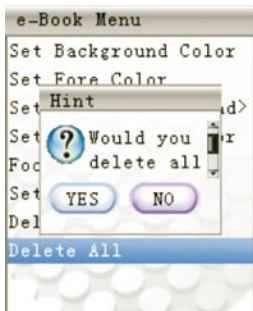

1. 3 Press "Ok" button (or press "Forward" or "backward" button)shortly under e-book Menu start page viewing; press "^/-" or "V/+" start line viewing.

Record

Choose "Record" under main menu, press "Ok" button shortly entering into "Record".

Record: Press "Ok" button start record, re-press "Ok" button stop the record and autosave the record files in the "record file list", the format for the record file is WAV, it plays in "record audio player".