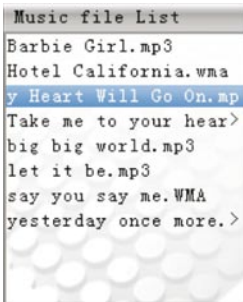

### 1 Main Menu

Press “Ok” key to Main menu. There are 9 functions in the main menu as following:

Music, Movie, FM radio, Image, E-Book, Audio recorder, Explorer game and Setting. Also include battery status, time displaying etc.

## 2 Music Player

Music player can support various music formats playing:

- 1 Support various music format, include: MP3, WMA, WAV, AAC.
- 2 Basic operation:
  - Press OK key to play.
  - Shortly Press OK key to pause during playing.
  - Press Ok key 2 seconds to stop.
  - Press : /- key to adjust volume, shortly press ◀/▶ to choose last and next song.
  - In MP3 playing, AB repeat function can work by pressing "M" key.
- 3 Advance Operation:
  - Support Pre-listening function (5 second, 10 second, 15 second, 20 second).