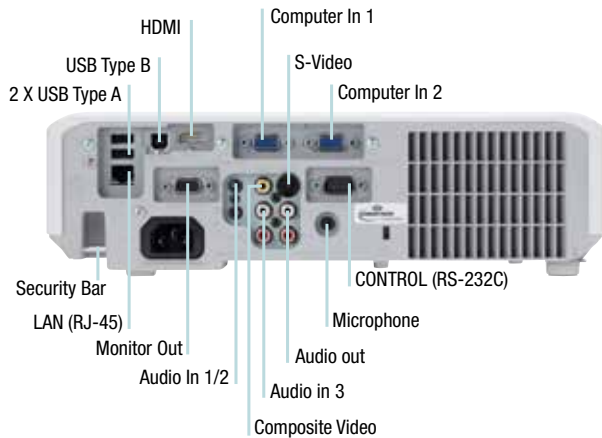

Technical Specifications

THROW DISTANCE

Screen size	HxV		Wide a	Tele a	b under	b upper			
	[inch]	[m]					[m]	[m]	[cm]
30	0.6	0.4	0.9	1.1	3	38			
40	0.9	0.5	1.2	1.5	4	50			
50	1.1	0.7	1.6	1.9	5	63			
60	1.3	0.8	1.9	2.3	6	75			
70	1.5	0.9	2.2	2.7	7	88			
80	1.7	1.1	2.5	3.0	8	100			
90	1.9	1.2	2.8	3.4	9	113			
100	2.2	1.3	3.2	3.8	10	125			
120	2.6	1.6	3.8	4.6	12	150			
150	3.2	2.0	4.8	5.8	14	188			
200	4.3	2.7	6.4	7.7	19	250			
250	5.4	3.4	8.0	9.6	24	313			
300	6.5	4.0	9.6	11.6	29	375