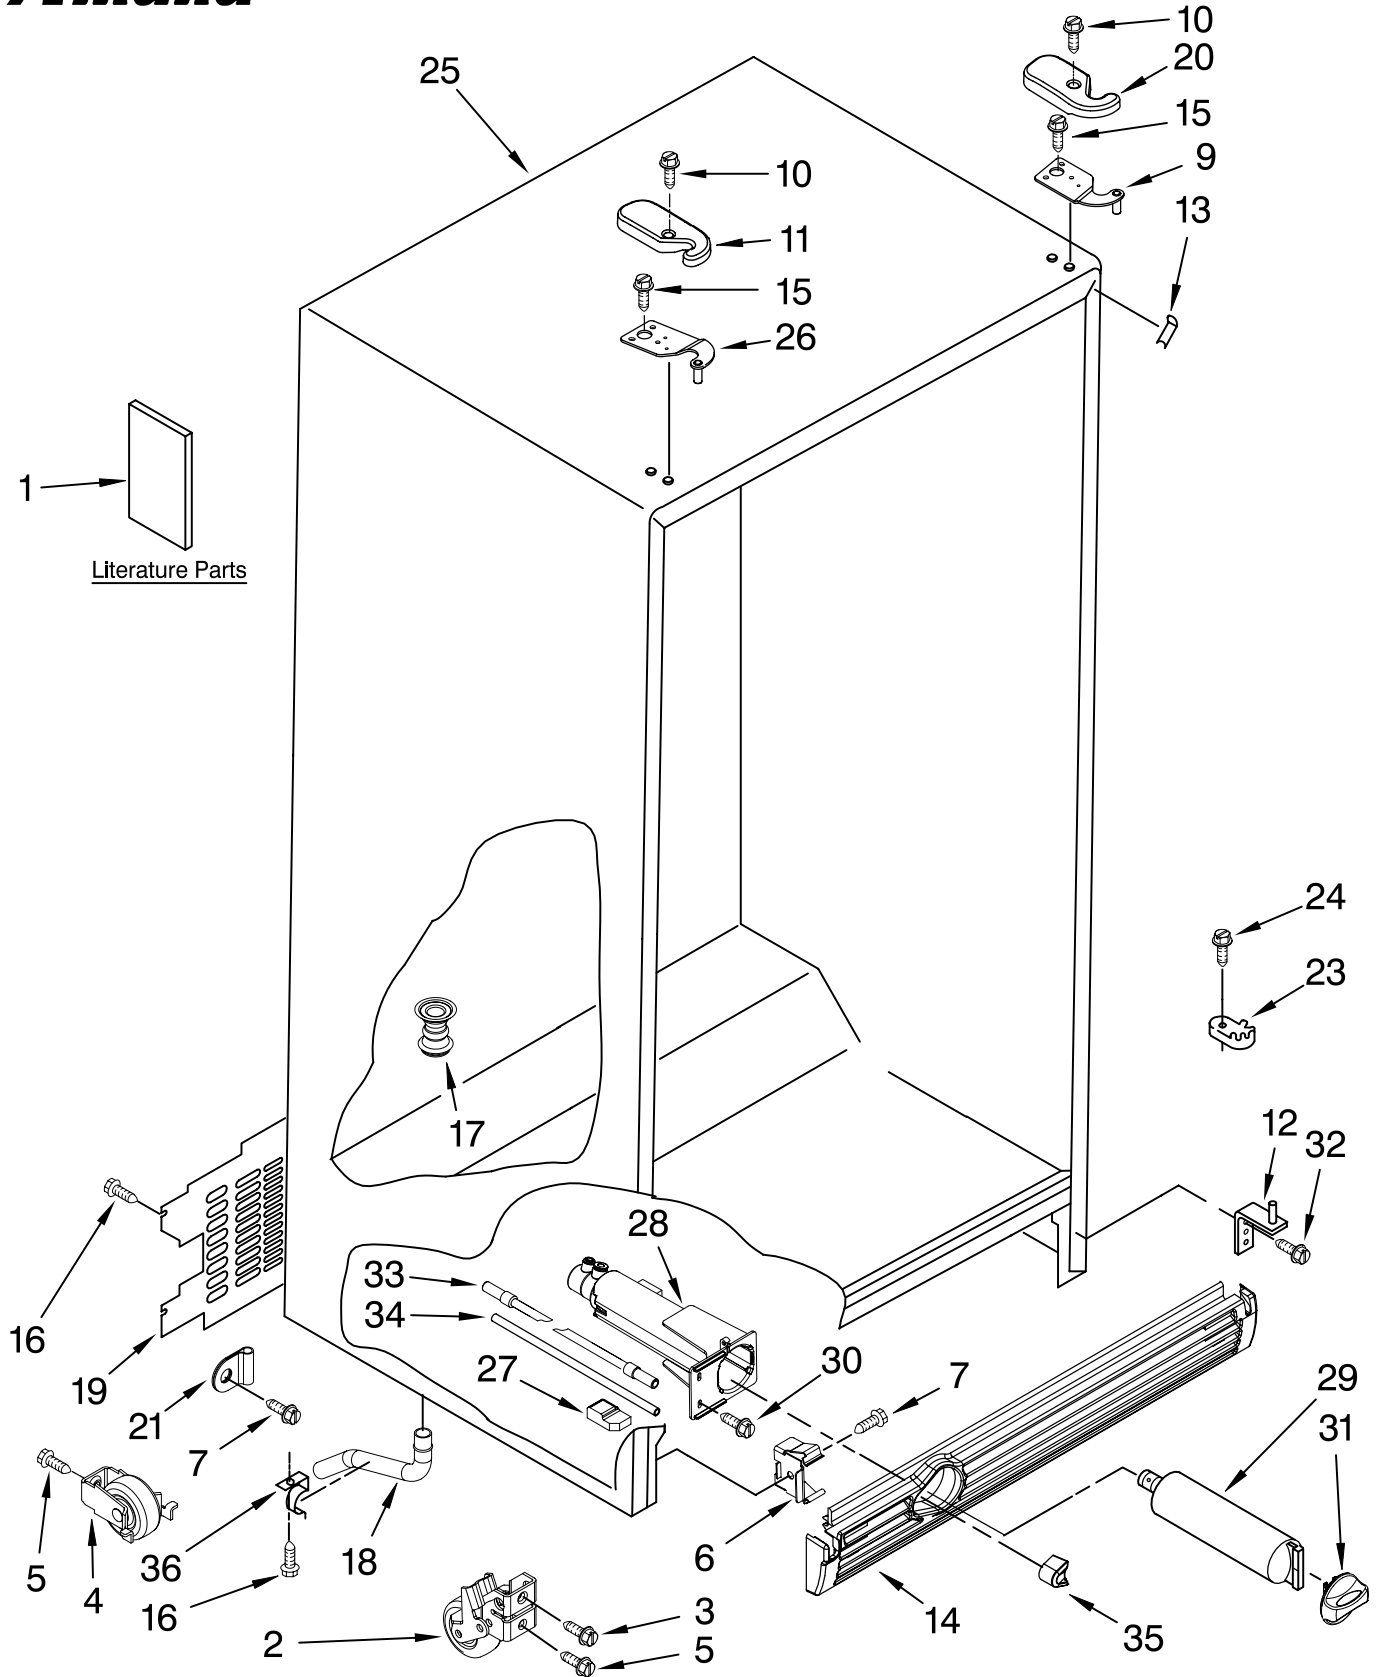

CABINET PARTS

REFRIGERATOR

For Model: ASD2522VRW00, ASD2522VRB00, ASD2522VRS00, ASD2522VRD00
(White) (Black) (Stainless) (Universal Silver)

Amana

FOR ORDERING INFORMATION REFER TO PARTS PRICE LIST

CABINET PARTS

For Model: ASD2522VRW00, ASD2522VRB00, ASD2522VRS00, ASD2522VRD00
(White) (Black) (Stainless) (Universal Silver)

Illus. No.	Part No.	DESCRIPTION	Illus. No.	Part No.	DESCRIPTION	Illus. No.	Part No.	DESCRIPTION
1		Literature Parts	13		Filler, Wrapper	26	2203770	Hinge Top, FC
	W10162442	Use & Care Guide		2304846	White	27	2260519	Block, Housing Support
	W10142157	Service & Wiring Sheet		2304848	Black			
	W10169610	Energy Guide	14		Grille	28	2260507	Housing, Water Filter
	628370	Modular Icemaker Service Sheet		2260500W	White			
	2216001	Instruction Sheet-Door Removal		2260500B	Black	29	4396841	Water Filter
2	2174748	Front Roller (2)	15	489497	Screw	30	489500	Screw
3	3400517	Screw	16	489464	Screw	31		Cap, Water Filter
4	2196236	Roller (Rear) (2)	17	2304888	Drain Fitting		2260502W	White
5	489427	Screw	18	1108438	Extension Tube		2260502B	Black
6	2155013	Clip, Grille	19	2188735	Cover, Unit	32	3400113	Screw
7	489478	Screw	20		Hinge Cover RC	33	2304708	Tube, Filter Outlet
9	2203771	Hinge Top RC		2203408W	White	34	2319867	Tube, Filter Inlet
10	8281227	Screw	21	549193	Clamp, Service Cord			
11		Hinge Cover FC	23	2155311	Door Closer, Lower Cam (2)	35		Button, Filter
	2203407W	White					2260503W	White
	2203407B	Black	24	489483	Screw		2260503B	Black
12	W10138965	Hinge Bottom	25		Cabinet (Not a Serviceable Part)	36	1108439	Clip, Drain Tube

FOR ORDERING INFORMATION REFER TO PARTS PRICE LIST