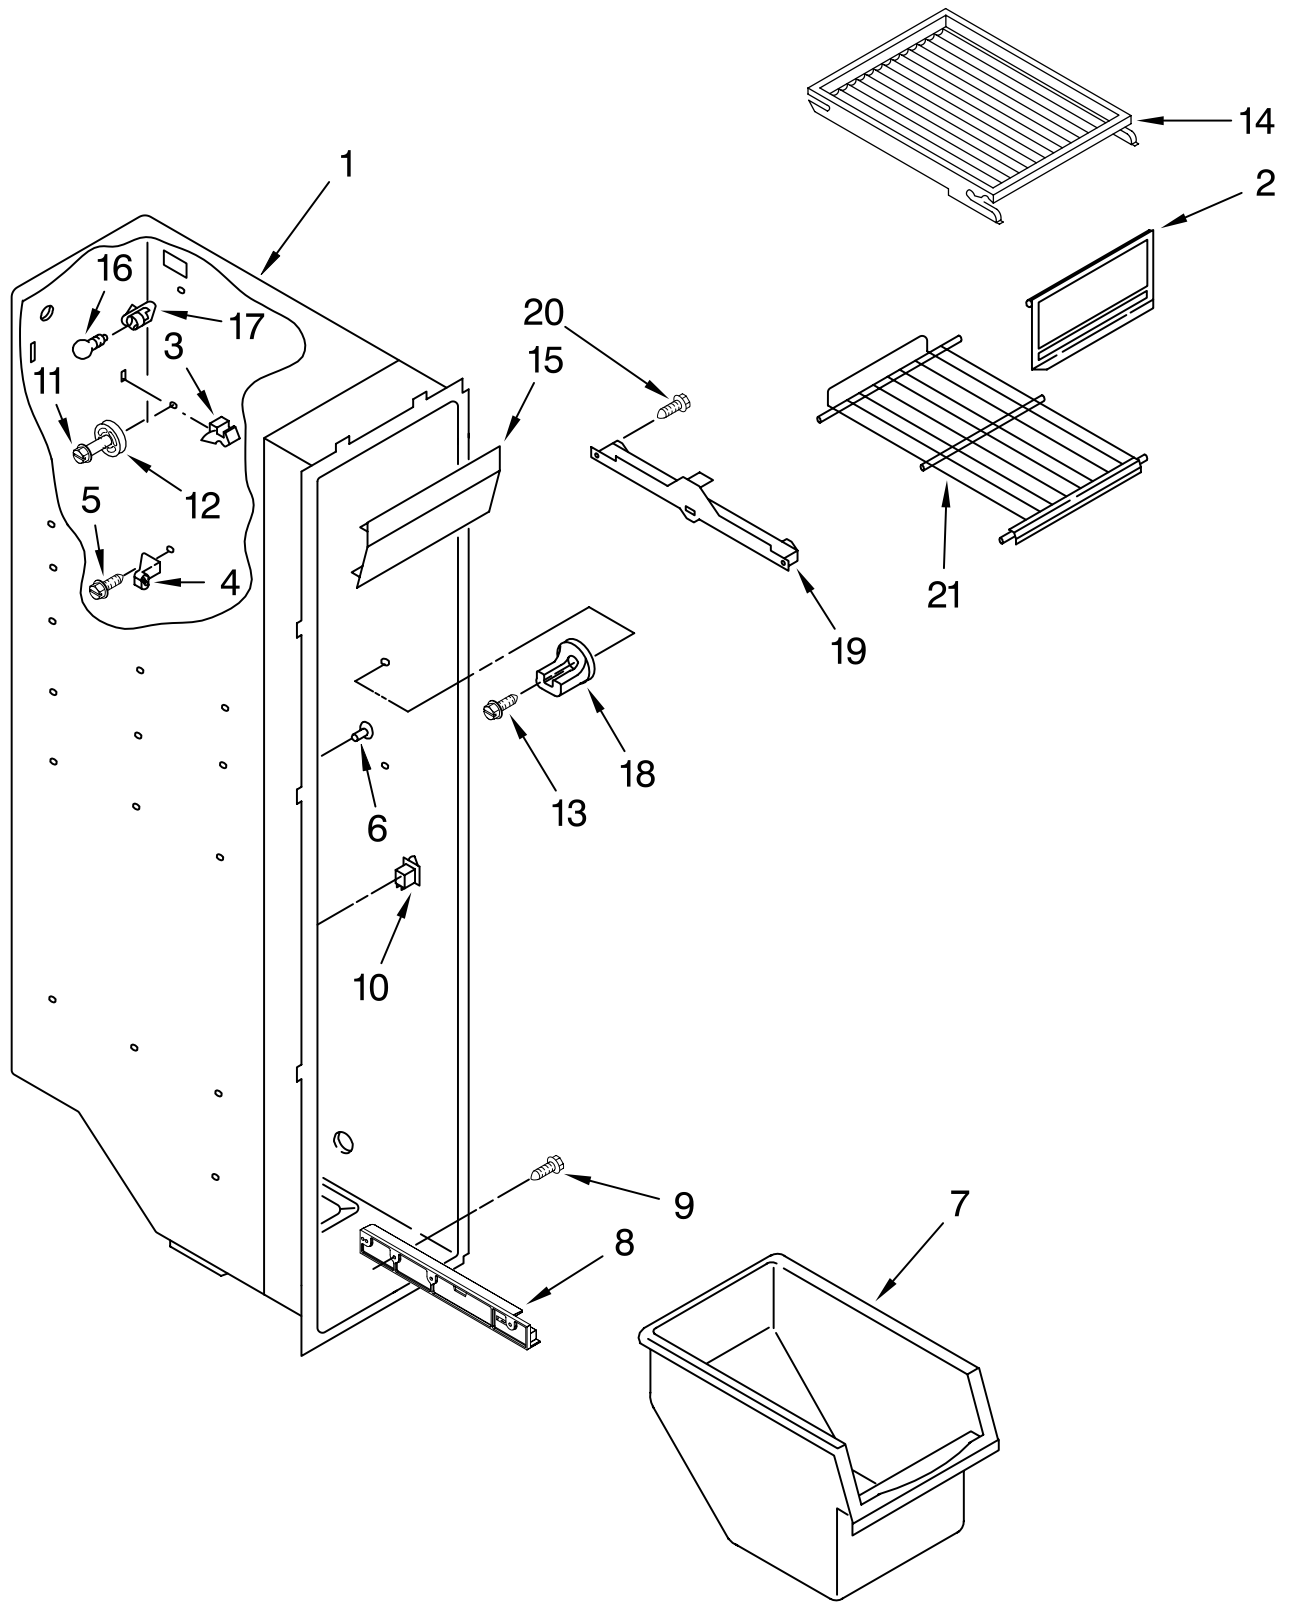

FREEZER LINER PARTS

For Model: ASD2522VRW00, ASD2522VRB00, ASD2522VRS00, ASD2522VRD00
(White) (Black) (Stainless) (Universal Silver)

FOR ORDERING INFORMATION REFER TO PARTS PRICE LIST

FREEZER LINER PARTS

For Model: ASD2522VRW00, ASD2522VRB00, ASD2522VRS00, ASD2522VRD00
(White) (Black) (Stainless) (Universal Silver)

Illus. No.	Part No.	DESCRIPTION
1		Liner (Not A Serviceable Part)
2	2171713K	Door, Ice Compartment
3	842534	Clip, Air Duct (2)
4	2196206	Support, Stud (4)
5	3400893	Screw
6	2176134	Grommet
7	2182971	Freezer Bin
8		Slide, Basket
	2261449	Right Side
	2261448	Left Side
9	W10004810	Screw
10	1115373	Switch, Rocker Arm
11	8281158	Screw
12	2196483	Stud Assembly
13	3400893	Screw
14	2171714K	Shelf, Top Compartment
15	2171705	Lens, Light
16	527949	Light Bulb
17	2162085	Light Socket
18	2196207	Stud, Rear
19		Slide, Container
	1119237	Left Side
	1119293	Right Side
20	489100	Screw
21	2174268K	Shelf (2)
	2174267K	Shelf (1)

FOR ORDERING INFORMATION REFER TO PARTS PRICE LIST