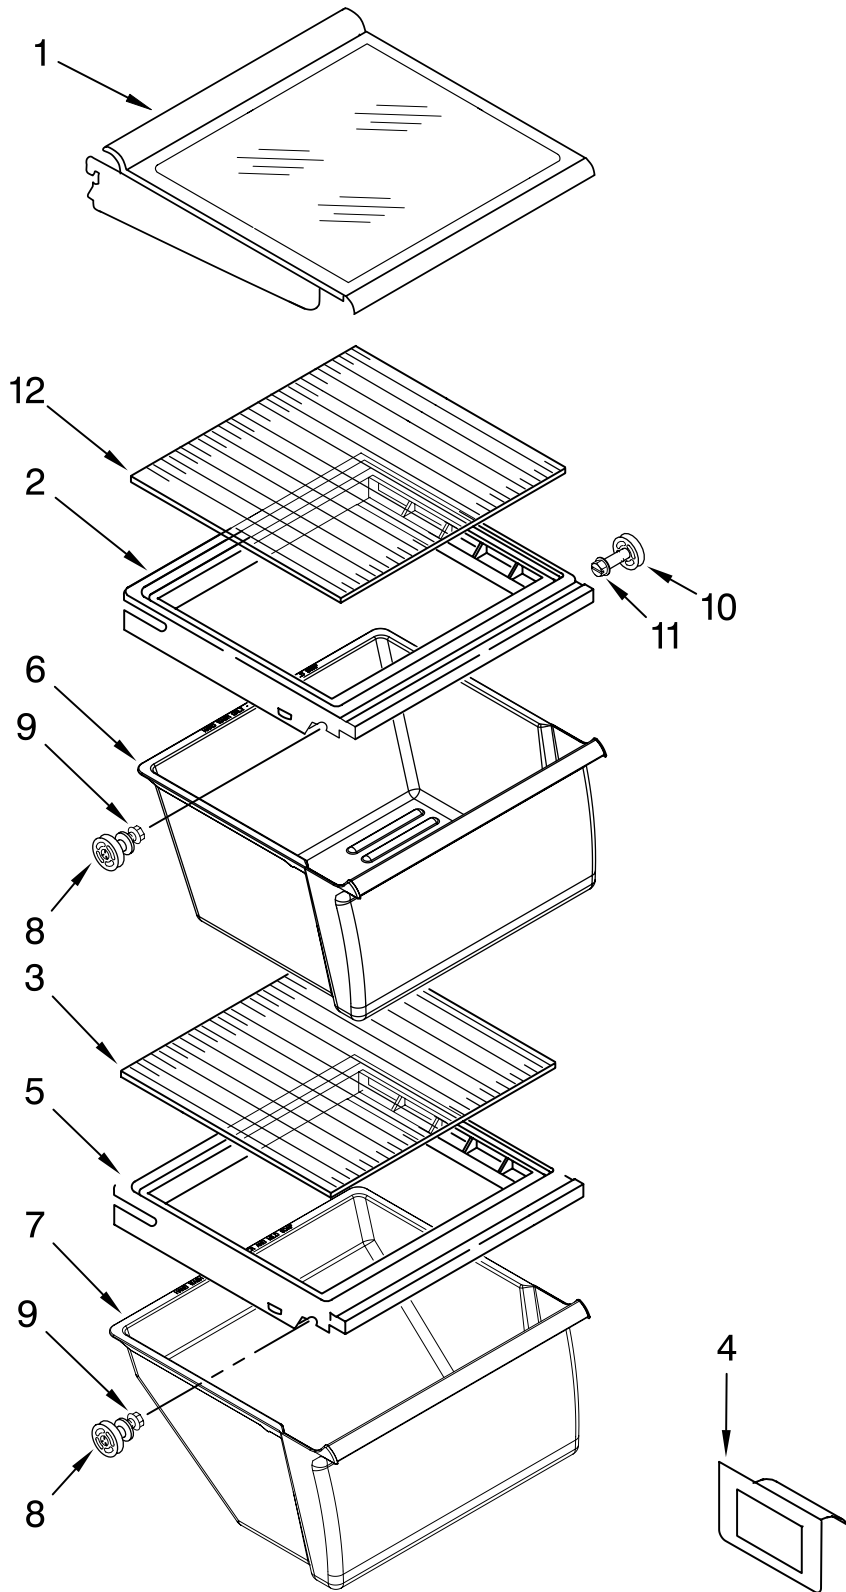

# REFRIGERATOR LINER PARTS

For Model: ASD2522VRW00, ASD2522VRB00, ASD2522VRS00, ASD2522VRD00

(White)

(Black)

(Stainless)

(Universal Silver)

Illus. No.	Part No.	DESCRIPTION
1		Liner (Not A Serviceable Part)
2	2194744	Escutcheon, Meat Pan Control
3	2182757	Slide, Meat Pan Control
4	2257741	Louver
5	2311637	Wire Harness, Dual Crisper
6	489290	Screw (2)
7	2256035	Bracket, Dual Crisper Light
8	2319866	Shelf Ladder
9	489478	Screw
10	2152019	Air Diffuser Cover
11	2256085	Bracket Retainer
12	W10151374	Air Diffuser Assembly
13	2150331	Cover, Conduit
14	W10004810	Screw
15	2162085	Socket
16	2307107	Reservoir
17	527949	Light Bulb
18	2209769	Light Lens
19	2172840	Strap
20	488280	Screw (2)

# REFRIGERATOR SHELF PARTS

For Model: ASD2522VRW00, ASD2522VRB00, ASD2522VRS00, ASD2522VRD00  
 (White) (Black) (Stainless) (Universal Silver)

Illus. No.	Part No.	DESCRIPTION
1	W10141749	Shelf, Cantilever
2	2209698	Cover, Crisper
3	2179259	Glass, Cover
4	2179350	Deflector
5	2311726	Cover, Meat Pan
6	2188661	Crisper Pan
7	2188665	Meat Pan
8	2196485	Stud Assembly
9	3400894	Screw
10	2196483	Stud Assembly
11	8281158	Screw
12	2174150	Glass, Cover