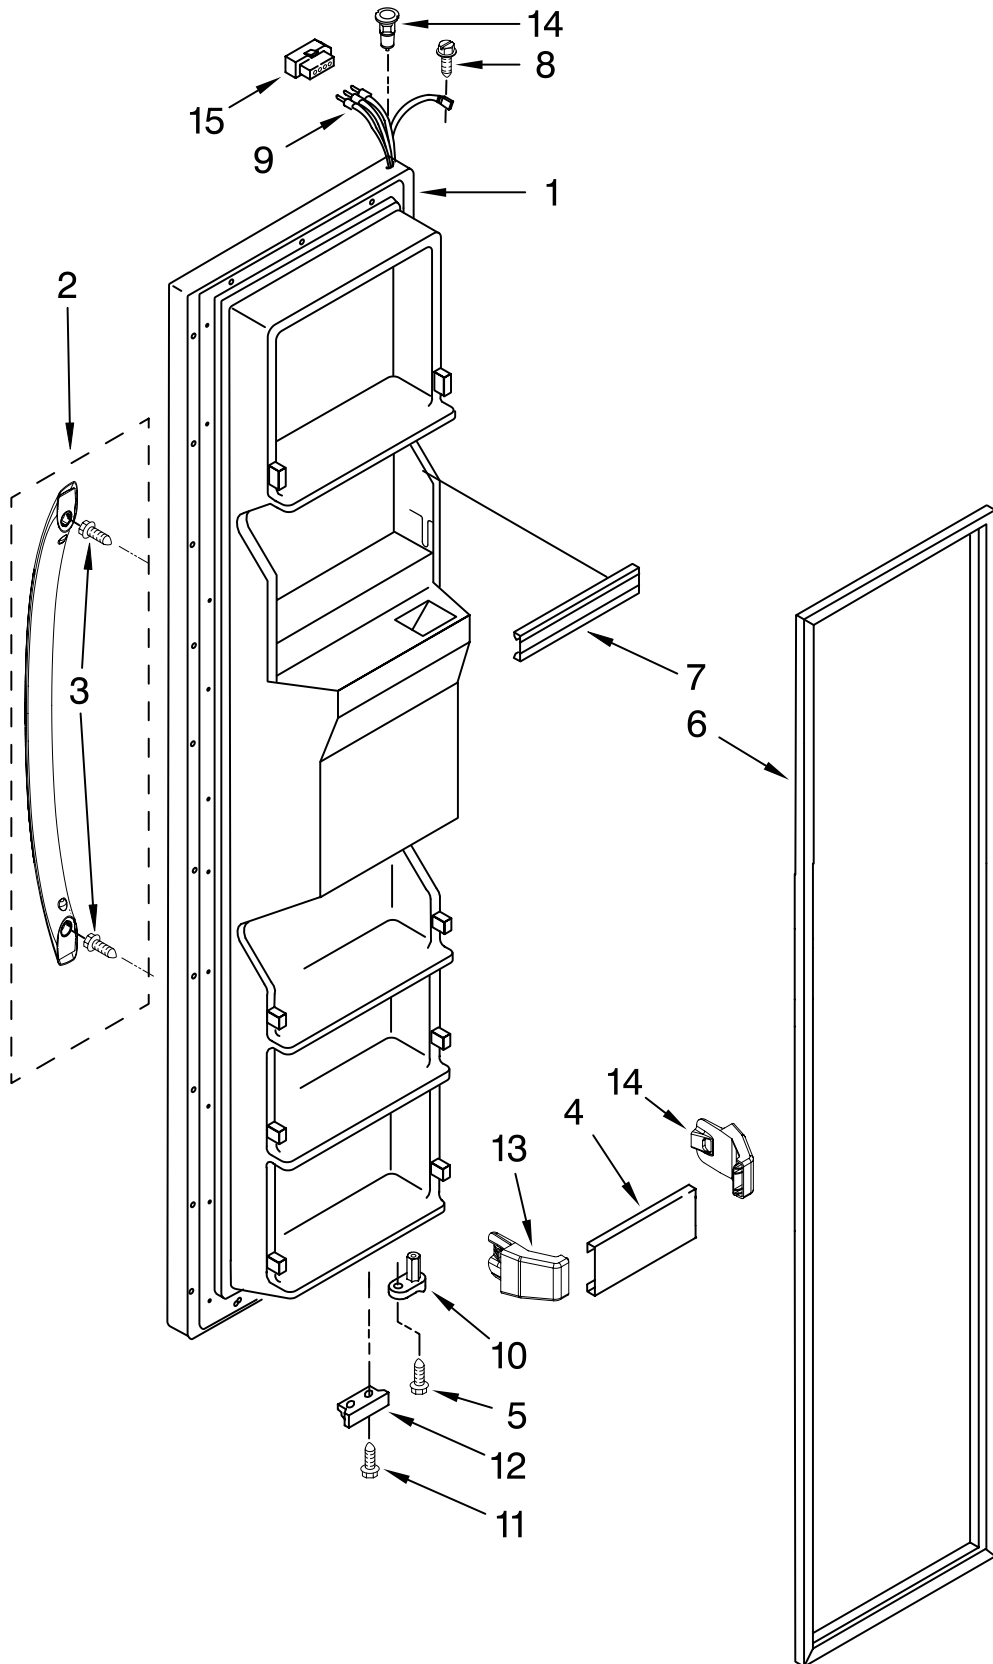

FREEZER DOOR PARTS

For Model: ASD2522VRW00, ASD2522VRB00, ASD2522VRS00, ASD2522VRD00
(White) (Black) (Stainless) (Universal Silver)

FOR ORDERING INFORMATION REFER TO PARTS PRICE LIST

FREEZER DOOR PARTS

For Model: ASD2522VRW00, ASD2522VRB00, ASD2522VRS00, ASD2522VRD00
(White) (Black) (Stainless) (Universal Silver)

Illus. No.	Part No.	DESCRIPTION
1		Freezer Door (Includes Item 8 And Dispenser Front Parts)
	W10169599	White
	W10169600	Black
	W10171251	Stainless
	W10173666	Universal Silver
2		Handle Assy
	W10119666	White
	W10119668	Black
3	2326016	Screw, Handle
4	2313199K	Trim, Door (4)
5	3400012	Screw
6		Door Gasket, Magnetic (Repair)
	2221303	Mist Beige
	2221314	Black
7	2209681	Trim, Door Shelf
8	488500	Screw
9	2206601	Wire Harness
10	2182179	Door Closer, Upper Cam
11	489420	Screw
12		Bracket, Door Stop
	2206629	Chrome
	2206629B	Black
13	2195917	End Cap (8)
14	2182181	Thimble, Top
15	2154473	Connector