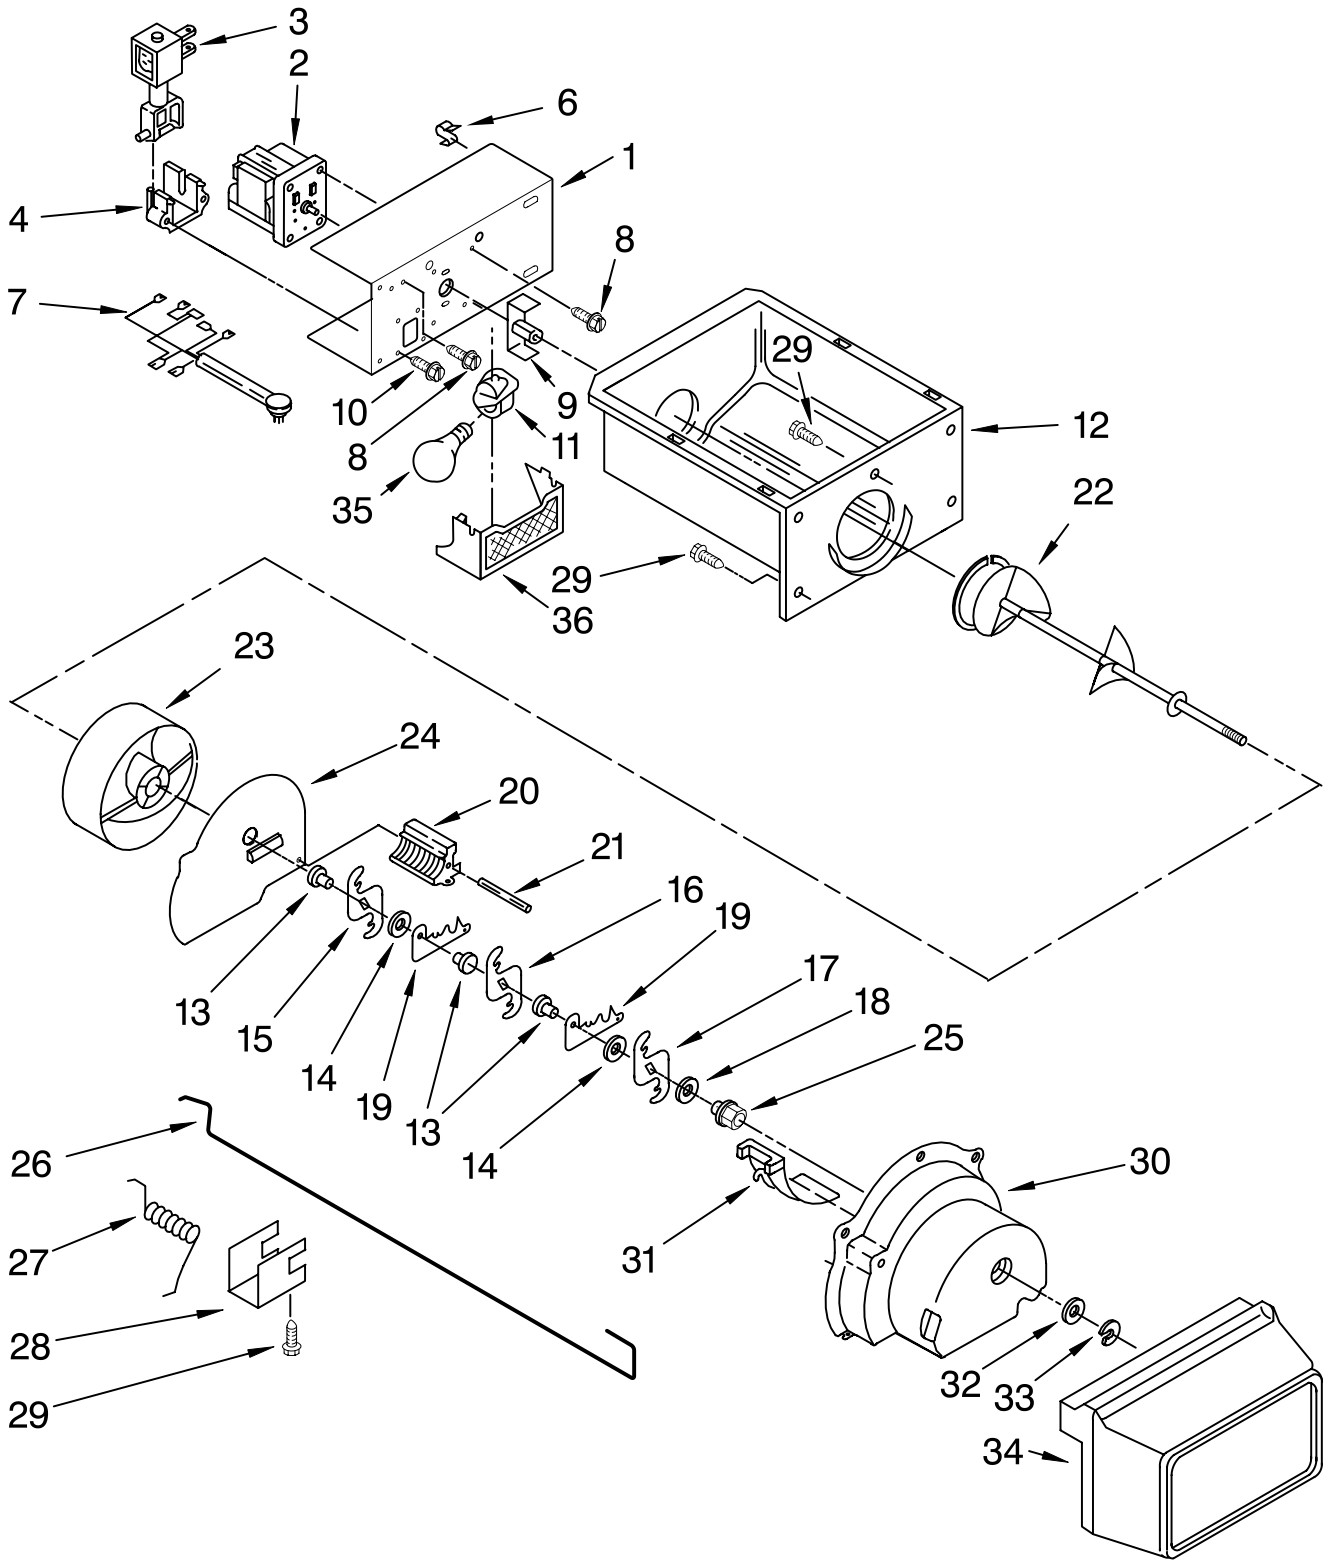

MOTOR AND ICE CONTAINER PARTS

For Model: ASD2522VRW00, ASD2522VRB00, ASD2522VRS00, ASD2522VRD00
(White) (Black) (Stainless) (Universal Silver)

FOR ORDERING INFORMATION REFER TO PARTS PRICE LIST

MOTOR AND ICE CONTAINER PARTS

For Model: ASD2522VRW00, ASD2522VRB00, ASD2522VRS00, ASD2522VRD00
(White) (Black) (Stainless) (Universal Silver)

<u>Illus. No.</u>	<u>Part No.</u>	<u>DESCRIPTION</u>
1	2254587	Bracket, Motor
2	2188385	Motor, Dispenser
3	2152713	Soleniod Assembly
4	2149100	Guide, Soleniod
6	1115374	Clip, Wiring
7	2206501	Wiring Assembly, Ice Dispenser
8	489399	Screw
9	W10169511	Coupling, Motor
10	489478	Screw
11	2162085	Socket, Light
12	2196091	Ice Container
13	1119005	Spacer, Step (3)
14	1119007	Spacer, Flat (2)
15	2257022	Blade, Rotary
16	2257023	Blade, Rotary
17	2257024	Blade, Rotary
18	489235	Washer, Plain
19	1119009	Blade, Fixed (2)
20	2157405	Block, Blade
21	489229	Roll Pin
22	2196295	Auger
23	2305377	Drum
24	2171682	Floating Baffle
25	1119018	Nut, Bearing
26	2155231	Control Arm
27	1119020	Spring, Return
28	1119021	Retainer Clip, Rod
29	488886	Screw
30	2180348	Housing, Crusher
31	1119017	Deflector, Ice
32	489234	Washer, Plain
33	489236	Retainer Ring
34	2204321	Front Cover, Ice Container
35	527949	Light Bulb
36	2171706	Light Lens, Dispenser
100	2209780	Ice Container Assembly

FOR ORDERING INFORMATION REFER TO PARTS PRICE LIST