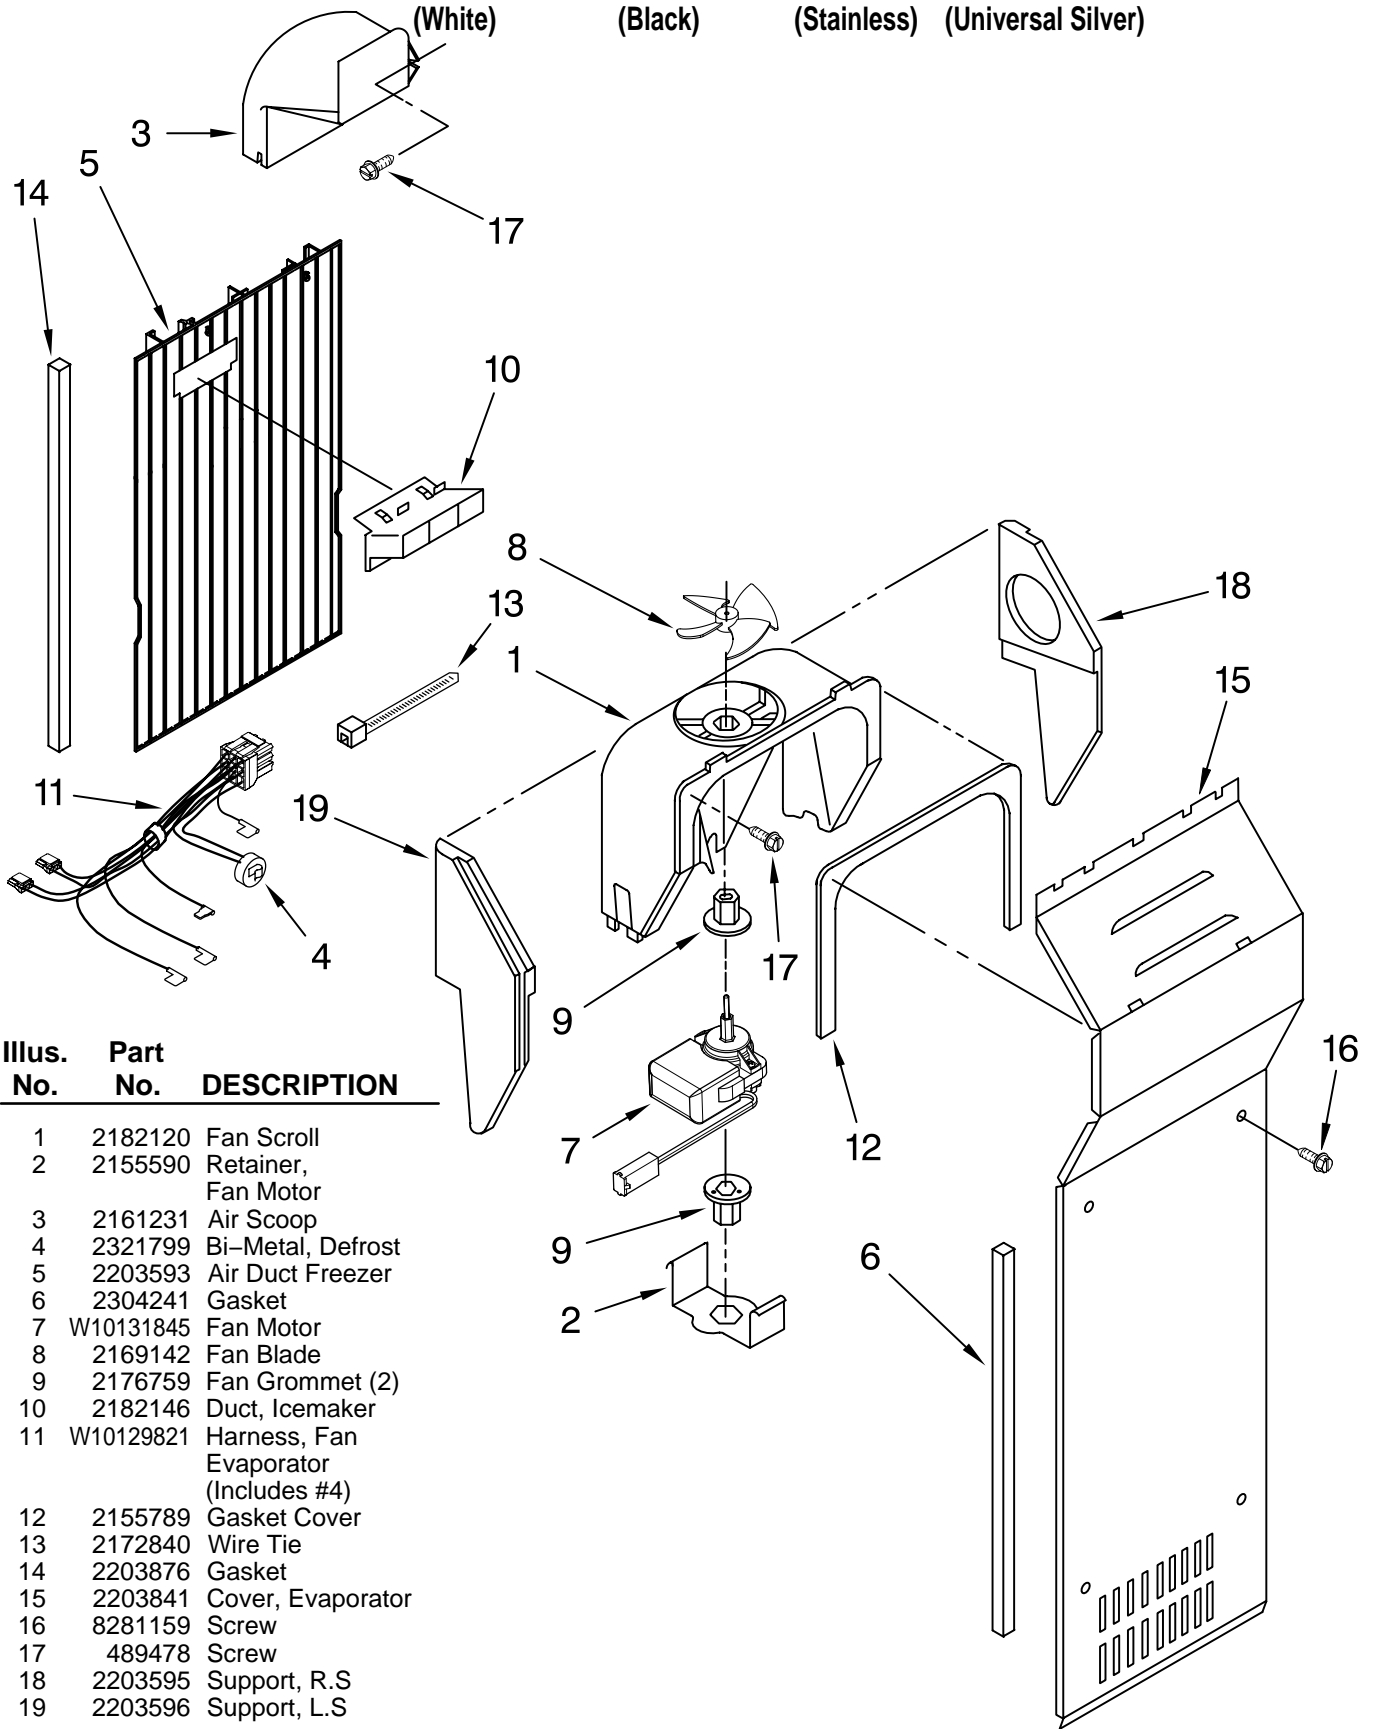

# AIR FLOW PARTS

For Model: ASD2522VRW00, ASD2522VRB00, ASD2522VRS00, ASD2522VRD00

(White)

(Black)

(Stainless)

(Universal Silver)

Illus. No.	Part No.	DESCRIPTION
1	2182120	Fan Scroll
2	2155590	Retainer, Fan Motor
3	2161231	Air Scoop
4	2321799	Bi-Metal, Defrost
5	2203593	Air Duct Freezer
6	2304241	Gasket
7	W10131845	Fan Motor
8	2169142	Fan Blade
9	2176759	Fan Grommet (2)
10	2182146	Duct, Icemaker
11	W10129821	Harness, Fan Evaporator (Includes #4)
12	2155789	Gasket Cover
13	2172840	Wire Tie
14	2203876	Gasket
15	2203841	Cover, Evaporator
16	8281159	Screw
17	489478	Screw
18	2203595	Support, R.S
19	2203596	Support, L.S