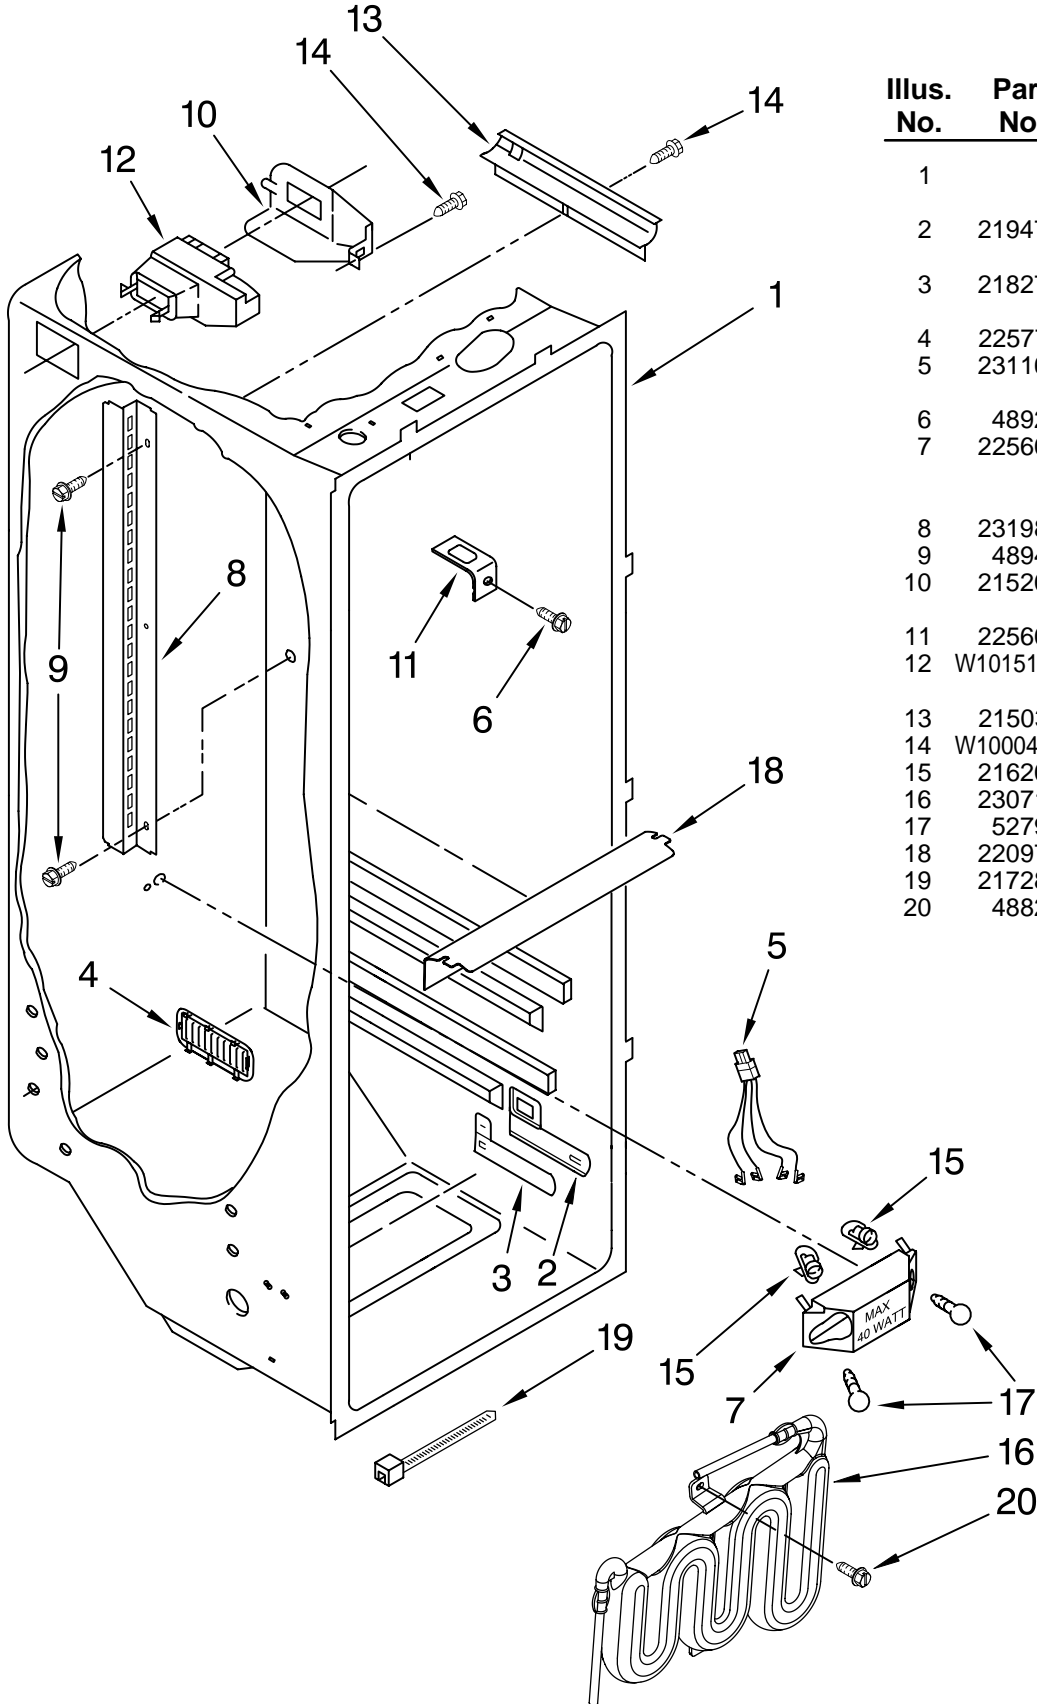

# REFRIGERATOR LINER PARTS

For Model: ASD2522VRW00, ASD2522VRB00, ASD2522VRS00, ASD2522VRD00

(White)

(Black)

(Stainless)

(Universal Silver)

Illus. No.	Part No.	DESCRIPTION
1		Liner (Not A Serviceable Part)
2	2194744	Escutcheon, Meat Pan Control
3	2182757	Slide, Meat Pan Control
4	2257741	Louver
5	2311637	Wire Harness, Dual Crisper
6	489290	Screw (2)
7	2256035	Bracket, Dual Crisper Light
8	2319866	Shelf Ladder
9	489478	Screw
10	2152019	Air Diffuser Cover
11	2256085	Bracket Retainer
12	W10151374	Air Diffuser Assembly
13	2150331	Cover, Conduit
14	W10004810	Screw
15	2162085	Socket
16	2307107	Reservoir
17	527949	Light Bulb
18	2209769	Light Lens
19	2172840	Strap
20	488280	Screw (2)