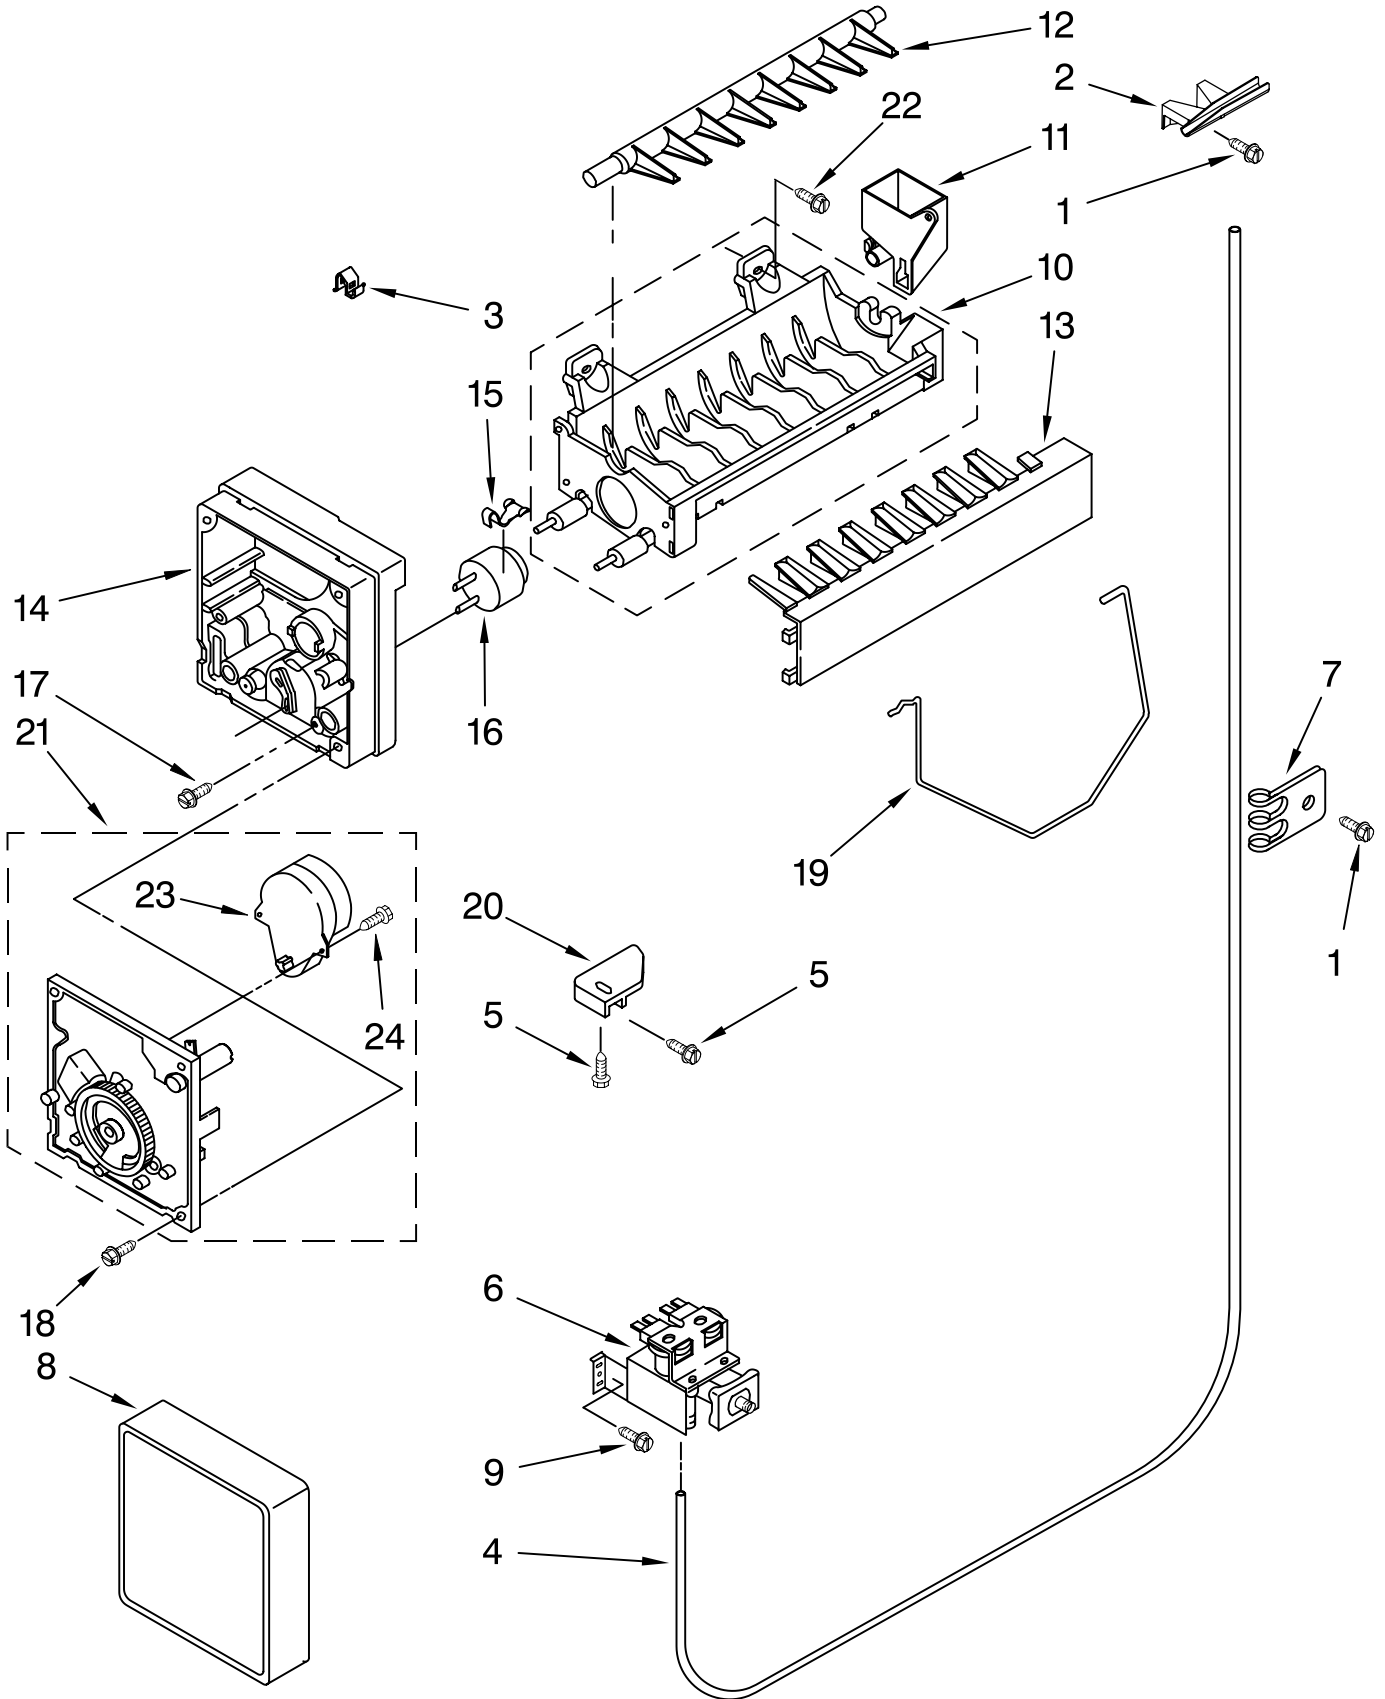

ICEMAKER PARTS

For Model: ASD2522VRW00, ASD2522VRB00, ASD2522VRS00, ASD2522VRD00
(White) (Black) (Stainless) (Universal Silver)

FOR ORDERING INFORMATION REFER TO PARTS PRICE LIST

ICEMAKER PARTS

For Model: ASD2522VRW00, ASD2522VRB00, ASD2522VRS00, ASD2522VRD00
(White) (Black) (Stainless) (Universal Silver)

Illus. No.	Part No.	DESCRIPTION
1	489084	Screw
2	2209774	Chute, Water
3	628379	Clip, Fuse
4	2223137	Tube, Water
5	489478	Screw
6	2315534	Filter Valve Asm
7	2208136	Tube Clip
8	2174155	Cover
9	488649	Screw
10	W10122527	Mold & Heater Assembly (Also Order 542638)
11	628515	Cup, Water Fill
12	627843	Ejector
13	2182124	Ice Striper
14	2194712	Support
15	2315522	Retainer, Thermostat
16	628397	Thermostat (Also Order 542369 Cement Alumilastic)
17	8533917	Screw
18	489276	Screw
19	2304354	Shut Off Arm
20	628320	Bracket
21	626691	Module Assembly (Includes Items 23 and 24)
22	488208	Screw
23	626683	Motor
24	489136	Screw
100	W10122507	Complete Icemaker Assembly