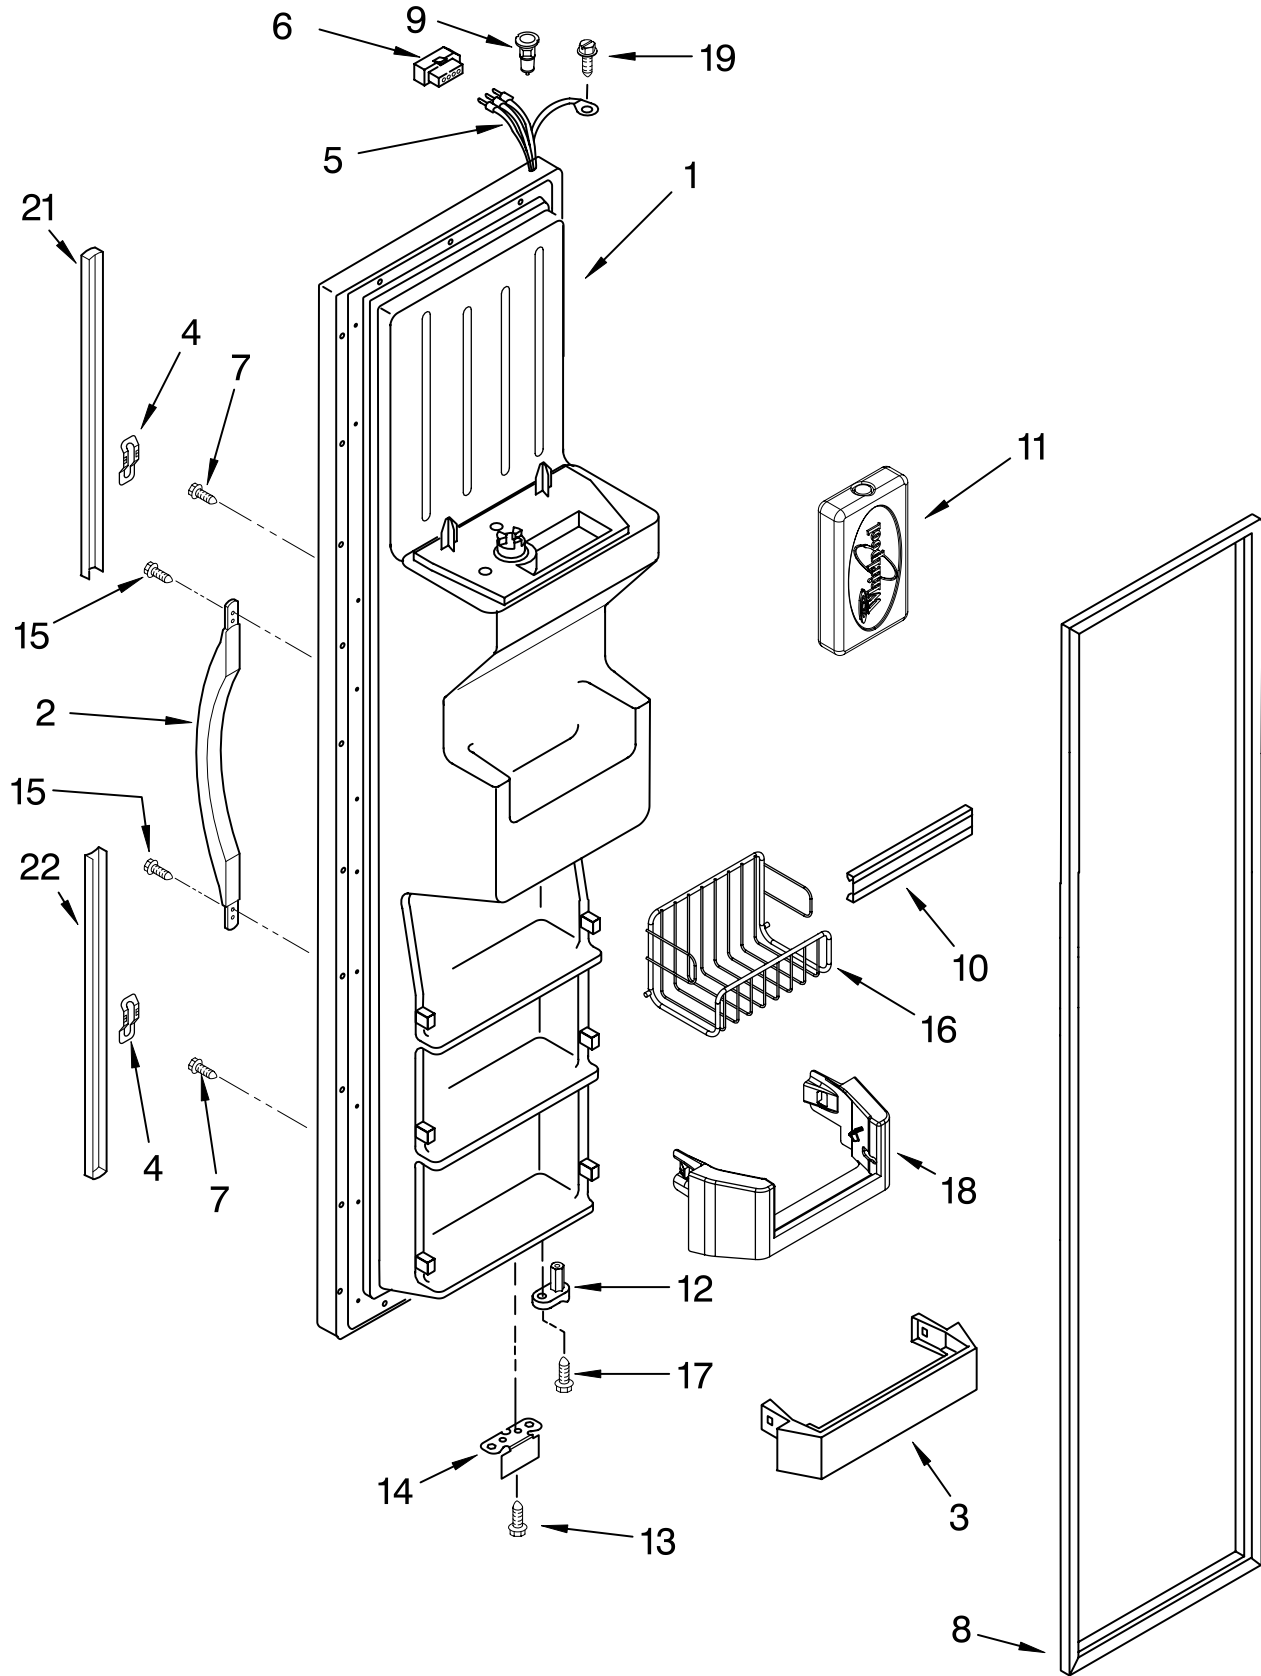

FREEZER DOOR PARTS

For Models: GD5NHAXMQ00, GD5NHAXMT00, GD5NHAXMB00, GD5NHAXML00
(White) (Biscuit) (Black) (Stainless-VCM)

FOR ORDERING INFORMATION REFER TO PARTS PRICE LIST

FREEZER DOOR PARTS

For Models: GD5NHAXMQ00, GD5NHAXMT00, GD5NHAXMB00, GD5NHAXML00
(White) (Biscuit) (Black) (Stainless-VCM)

Illus. No.	Part No.	DESCRIPTION
1		Freezer Door (Includes #8 And Dispenser Front Parts)
	2260905W	White
	2260905T	Biscuit
	2260905B	Black
	2260905L	Stainless-VCM
2		Handle
	2186649W	White
	2186649T	Biscuit
	2186649B	Black
3	2171157	Shelf Bin (4)
4	2195327	Clip
5	2198619	Dispenser Harness
6	2154473	Connector
7	3400852	Screw (4)
8		Door Gasket, Magnetic
	2221303	Mist Beige
	2221314	Black
9	2182181	Thimble-Top
10	2219982	Trim, Door Shelf
11	2255459	Bottle, Ice Pack
12	2182179	Door Closer, Upper Cam
13	489420	Screw
14		Bracket, Door Stop
	2206629	Chrome
	2206629B	Black
15	489491	Screw (4)
16	2304309	Basket, Tilt-Out (2)
17	3400012	Screw
18	2223334	Trivet, Tilt-Out (2)
19	488500	Screw
21		Trim, Door-Top
	2194973W	White
	2194973T	Biscuit
	2194973B	Black
22		Trim, Door-Bottom
	2194969W	White
	2194969T	Biscuit
	2194969B	Black