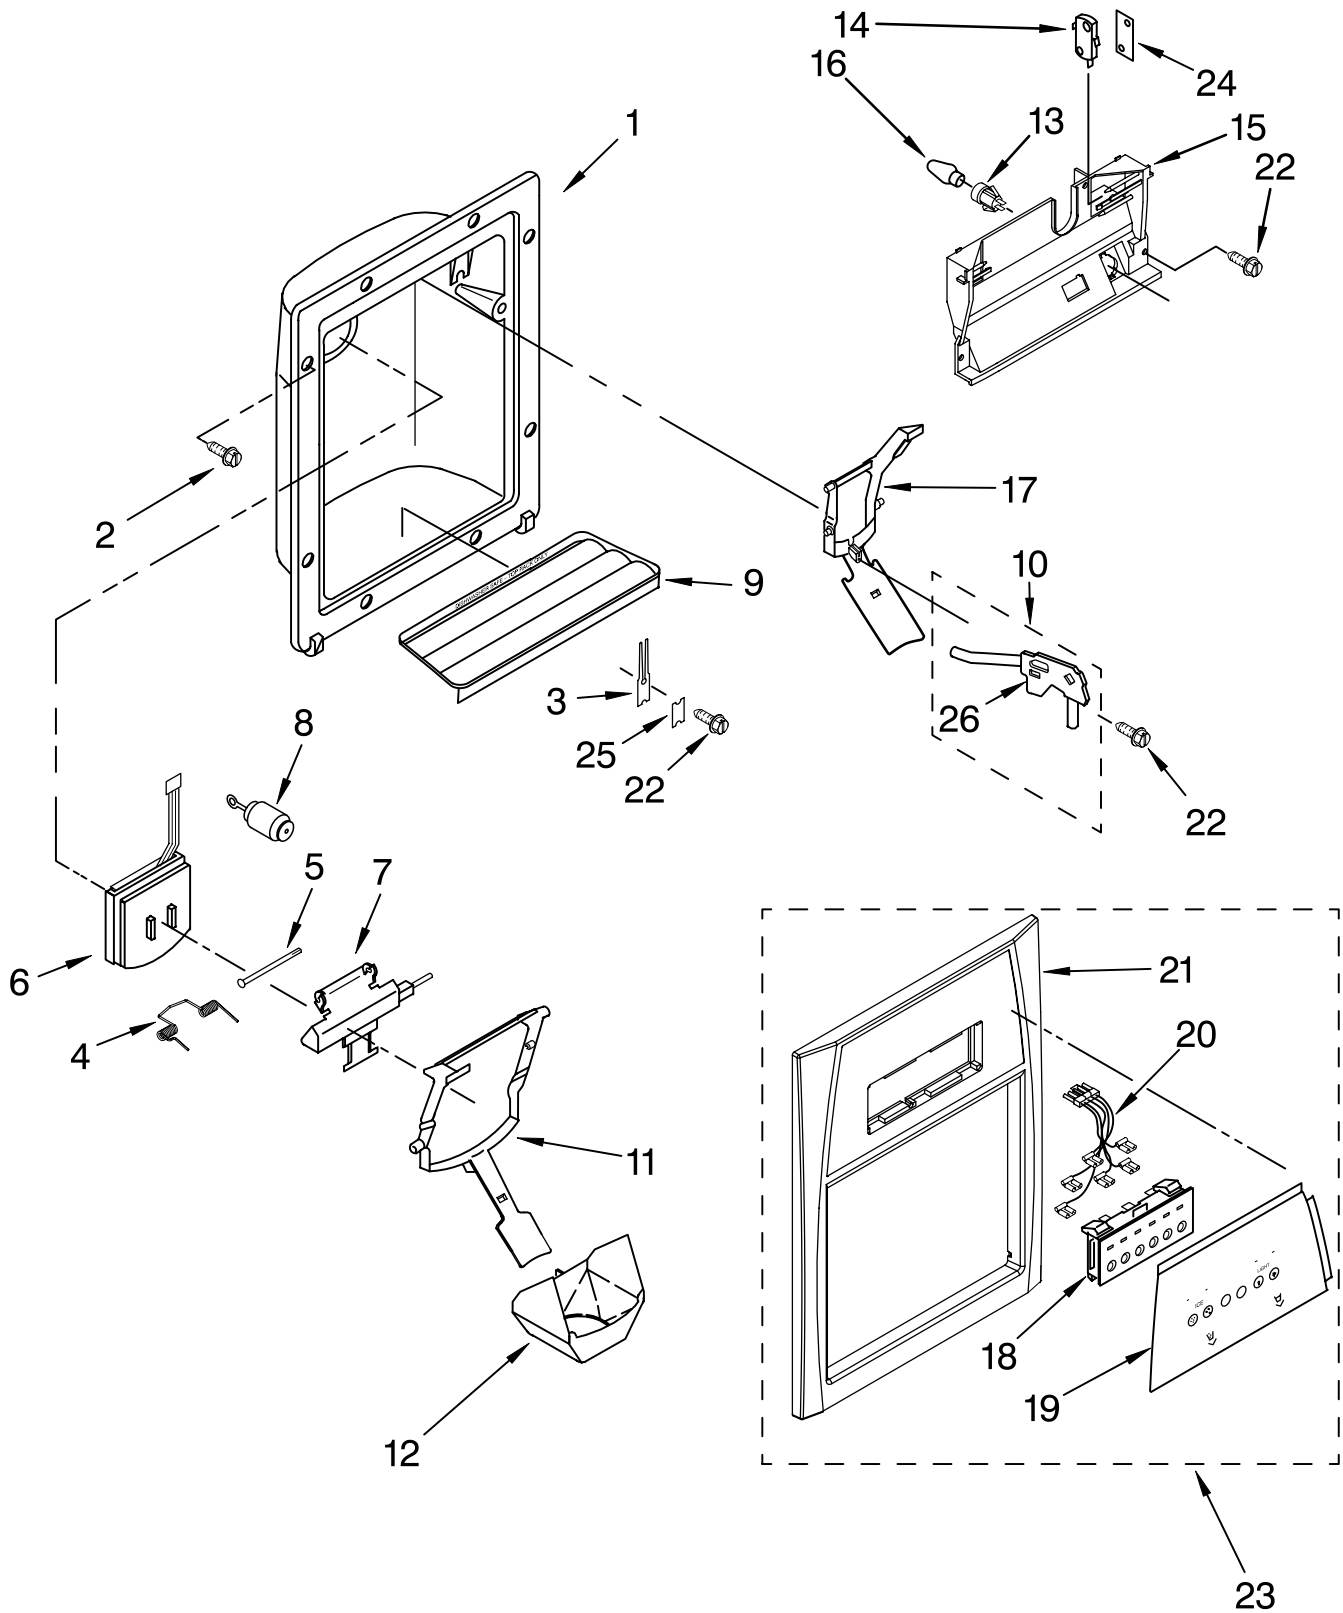

DISPENSER FRONT PARTS

For Models: GD5NHAXMQ00, GD5NHAXMT00, GD5NHAXMB00, GD5NHAXML00
(White) (Biscuit) (Black) (Stainless-VCM)

FOR ORDERING INFORMATION REFER TO PARTS PRICE LIST

DISPENSER FRONT PARTS

For Models: GD5NHAXMQ00, GD5NHAXMT00, GD5NHAXMB00, GD5NHAXML00
(White) (Biscuit) (Black) (Stainless-VCM)

Illus. No.	Part No.	DESCRIPTION
1		Housing, Dispenser (Not Serviced)
2	3196537	Screw
3	2194719	Retainer, Levers
4	2256199	Spring, Torsion
5	2196195	Pin
6	2180353	Door, Ice
7	2206423	Door Mechanism Assembly
8	2205686	Mechanism Delay
9		Grille, Overflow
	2206670W	White
	2206670T	Biscuit
	2206670B	Black
10	2209718	Water Fitting Assembly (Includes Water Tube)
11		Lever, Ice Dispenser
	2255431W	White
	2255431T	Biscuit
	2255431B	Black
12	2180224	Guide, Ice
13	2180200	Lamp Holder
14	2162361	Switch
15	2183771	Bracket, Control
16	3406124	Bulb, Light
17		Lever, Water Dispenser
	2255432W	White
	2255432T	Biscuit
	2255432B	Black
18		Switch Assembly (Not Available Order #23)
19		Overlay, Front Cover (Not Available Order #23)
20	2187406	Wire Assembly
21		Front Cover, Housing (Not Available, Order #23)
22	489000	Screw
23		Front Cover Assembly (Includes Items 18, 19, 20 & 21)
	2260993W	White
	2260993T	Biscuit
	2260993B	Black
24	625834	Spacer, Switch (2)
25	2195051	Strain Relief
26	2188355	Bracket, Dispenser

FOR ORDERING INFORMATION REFER TO PARTS PRICE LIST