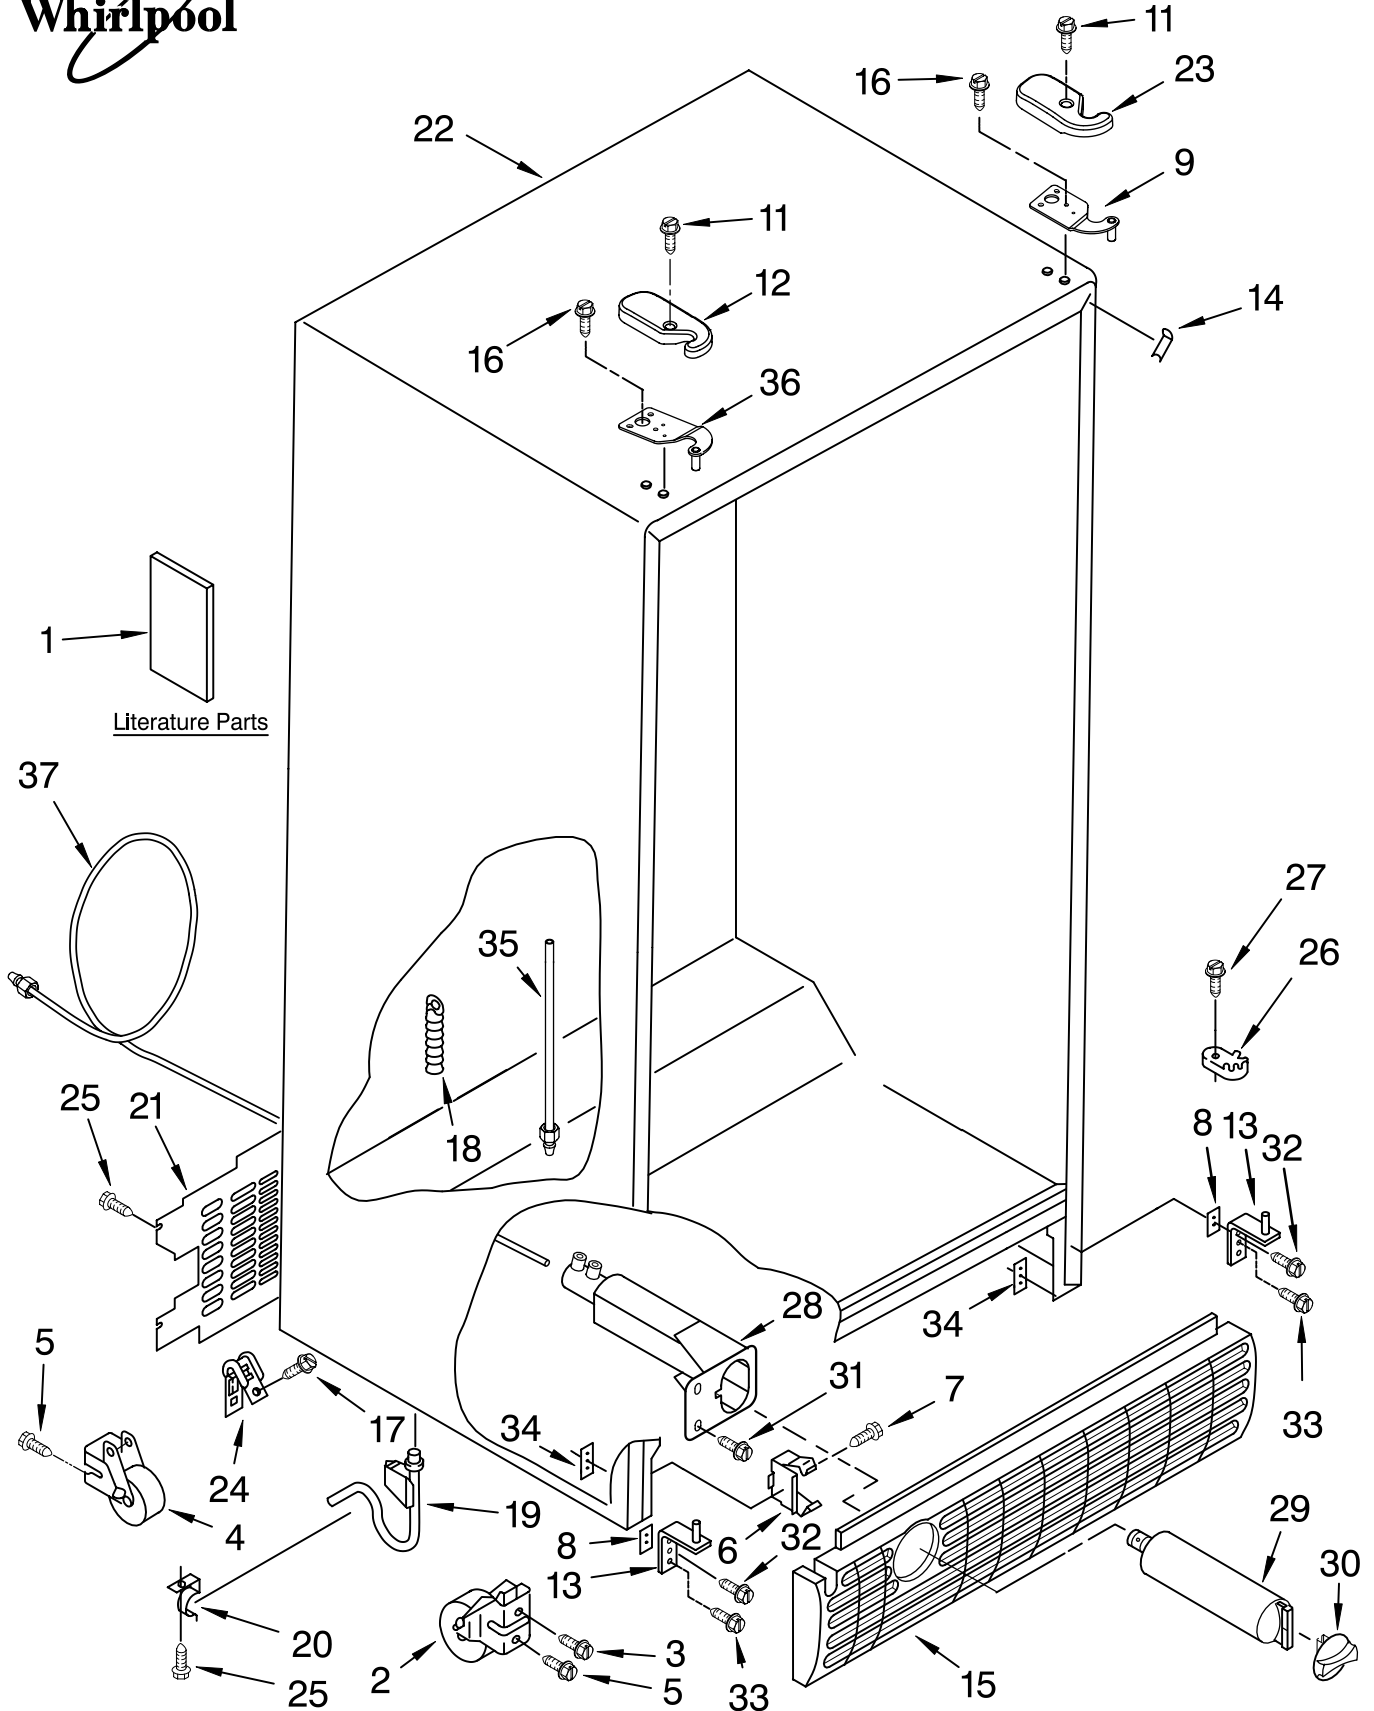

CABINET PARTS

REFRIGERATOR

For Models: GD5NHAXMQ00, GD5NHAXMT00, GD5NHAXMB00, GD5NHAXML00
(White) (Biscuit) (Black) (Stainless-VCM)

Literature Parts

FOR ORDERING INFORMATION REFER TO PARTS PRICE LIST