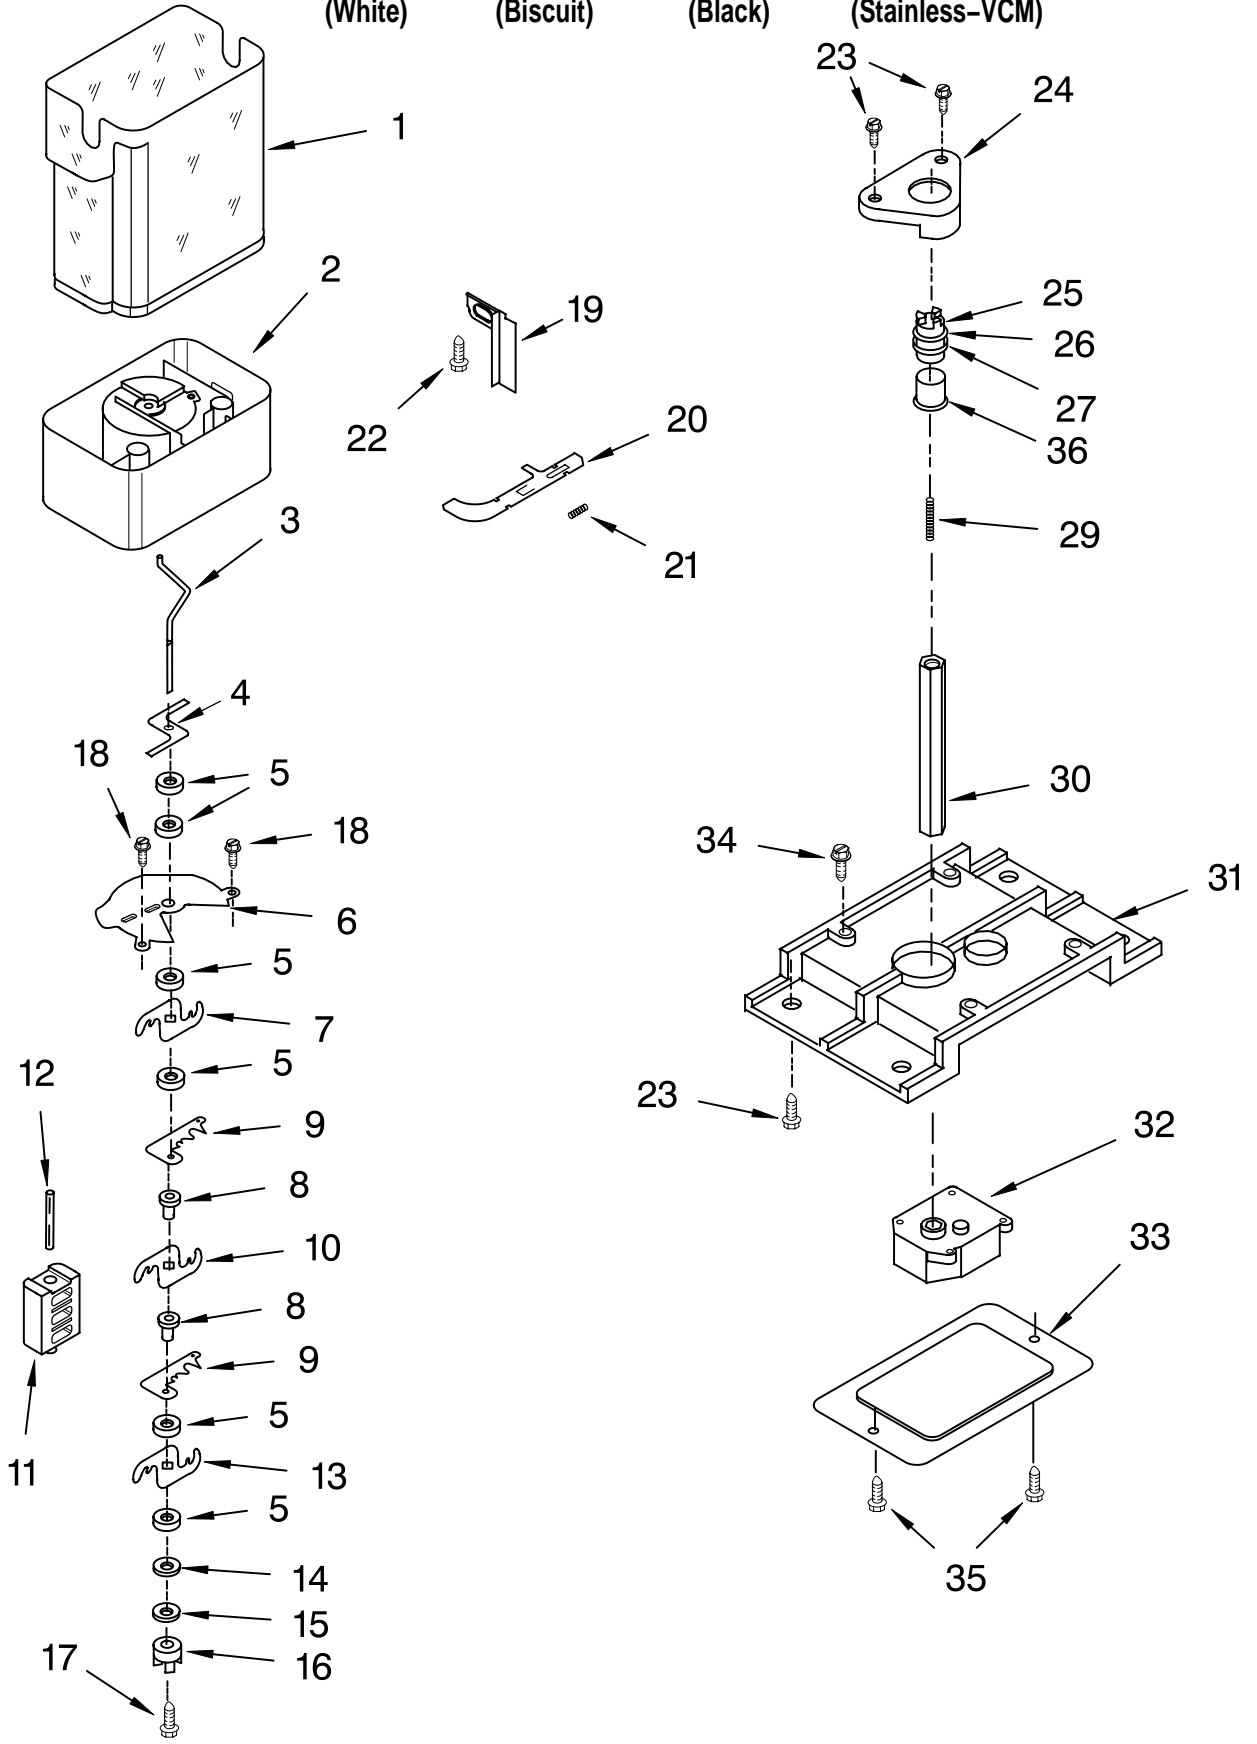

MOTOR AND ICE CONTAINER PARTS

For Models: GD5NHAXMQ00, GD5NHAXMT00, GD5NHAXMB00, GD5NHAXML00
(White) (Biscuit) (Black) (Stainless-VCM)

FOR ORDERING INFORMATION REFER TO PARTS PRICE LIST

MOTOR AND ICE CONTAINER PARTS

For Models: GD5NHAXMQ00, GD5NHAXMT00, GD5NHAXMB00, GD5NHAXML00
(White) (Biscuit) (Black) (Stainless-VCM)

Illus. No.	Part No.	DESCRIPTION
1	2198573	Ice Bin
2	2255574	Crusher Bin
3	2211590	Auger
4	2257021	Blade, Stirring
5	1119007	Spacer, Flat (6)
6	2255460	Cover, Crusher
7	1119013	Blade, Rotary
8	1119005	Spacer, Step (2)
9	2257020	Blade, Fixed
10	1119012	Blade, Rotary
11	2198602	Block, Blade
12	489229	Roll Pin
13	1119006	Blade, Rotary
14	489235	Washer, Plain
15	2198661	Washer, Coupling
16	2220457	Coupling
17	8281164	Screw
18	3400065	Screw
19	2255575	Button, Bin
20	2212371	Latch, Bin
21	2198608	Spring, Latch
22	2198671	Screw (2)
23	8281163	Screw
24	2212369	Holder
25	2220458	Coupling, Bottom
26	2198628	Seal
27	2212370	Washer
29	2198607	Spring
30	999536	Drive Shaft
31	2198655	Bracket, Motor
32	2198594	Dispenser, Motor
33	2198626	Cover
34	8281162	Screw
35	489478	Screw
36	2212365	Sleeve, Coupling

FOR ORDERING INFORMATION REFER TO PARTS PRICE LIST