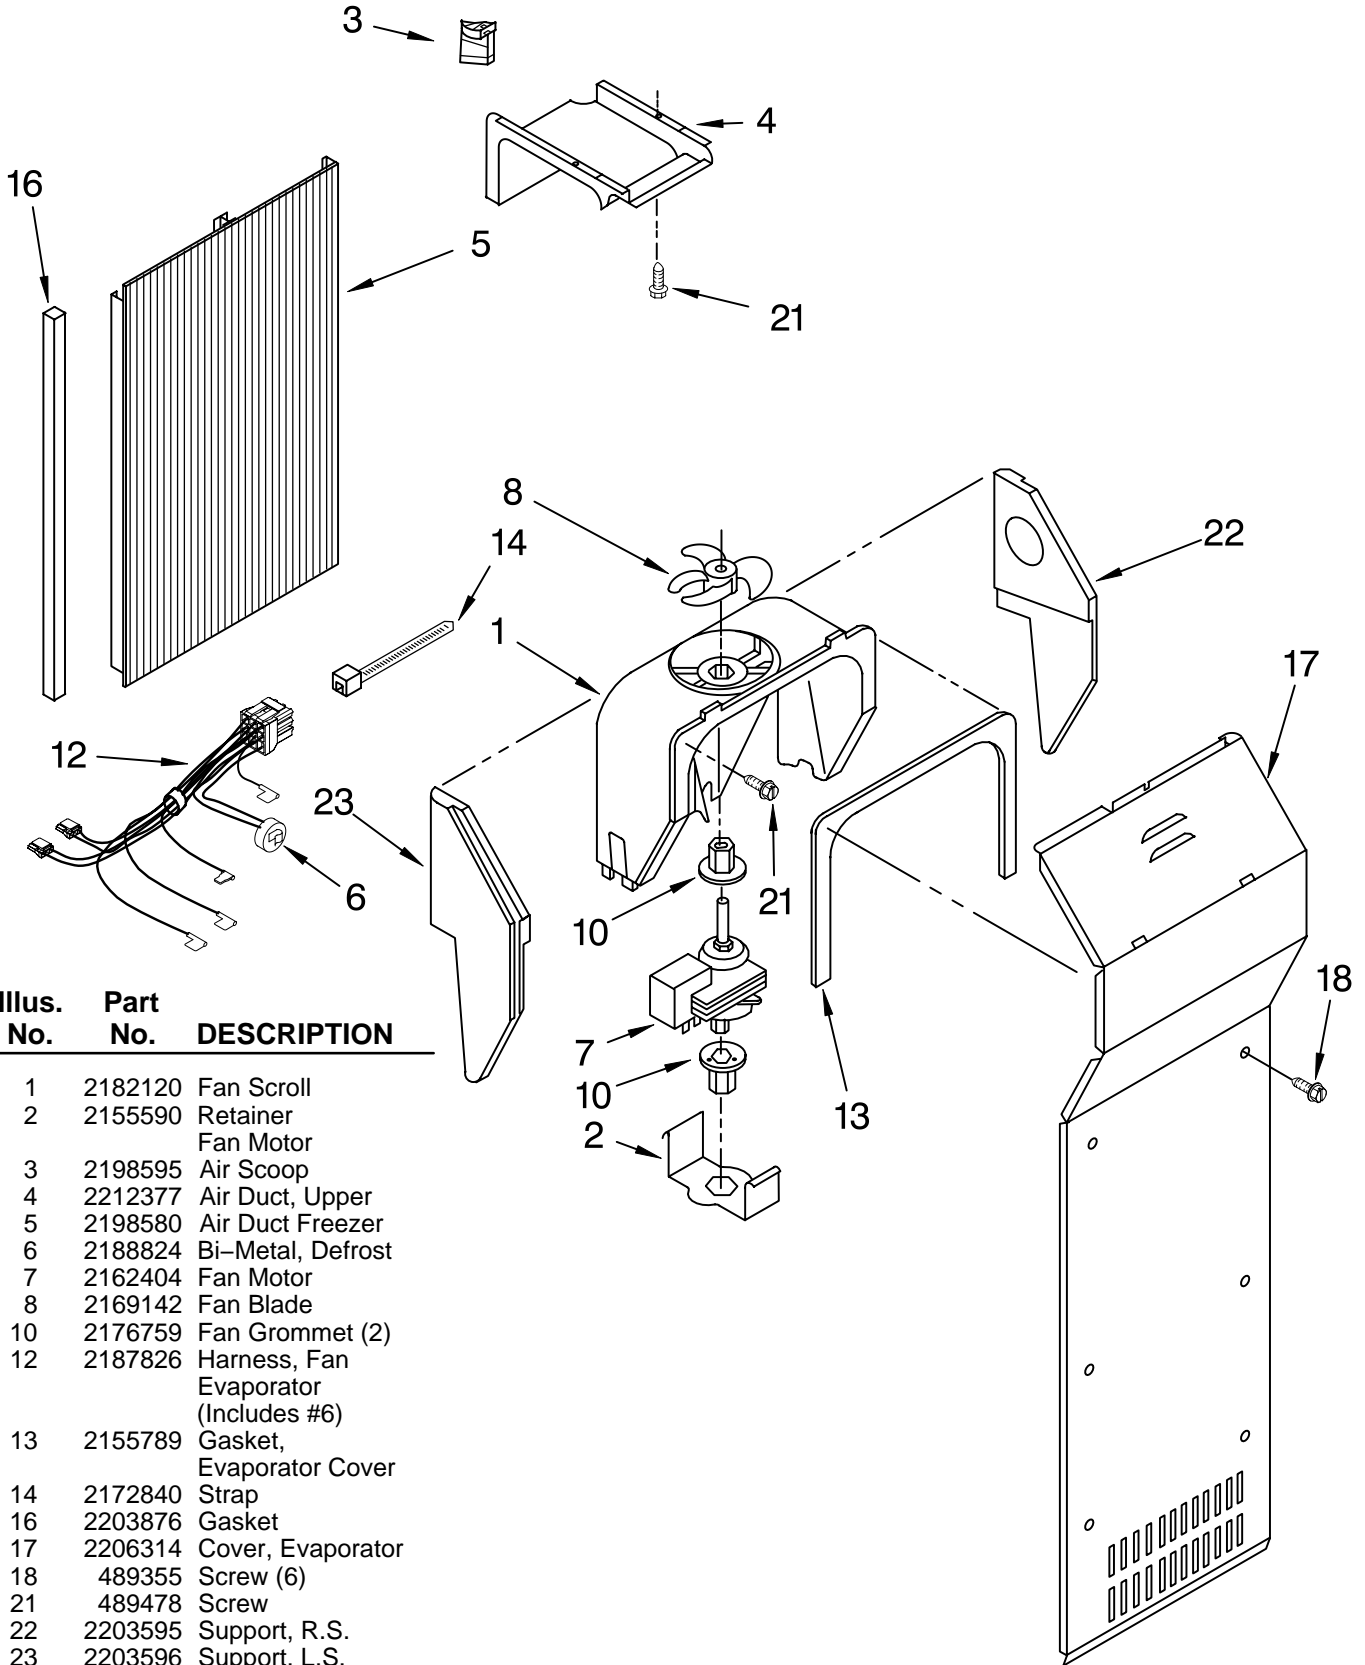

AIR FLOW PARTS

For Models: GD5NHAXMQ00, GD5NHAXMT00, GD5NHAXMB00, GD5NHAXML00
(White) (Biscuit) (Black) (Stainless-VCM)

Illus. No.	Part No.	DESCRIPTION
1	2182120	Fan Scroll
2	2155590	Retainer Fan Motor
3	2198595	Air Scoop
4	2212377	Air Duct, Upper
5	2198580	Air Duct Freezer
6	2188824	Bi-Metal, Defrost
7	2162404	Fan Motor
8	2169142	Fan Blade
10	2176759	Fan Grommet (2)
12	2187826	Harness, Fan Evaporator (Includes #6)
13	2155789	Gasket, Evaporator Cover
14	2172840	Strap
16	2203876	Gasket
17	2206314	Cover, Evaporator
18	489355	Screw (6)
21	489478	Screw
22	2203595	Support, R.S.
23	2203596	Support, L.S.

FOR ORDERING INFORMATION REFER TO PARTS PRICE LIST