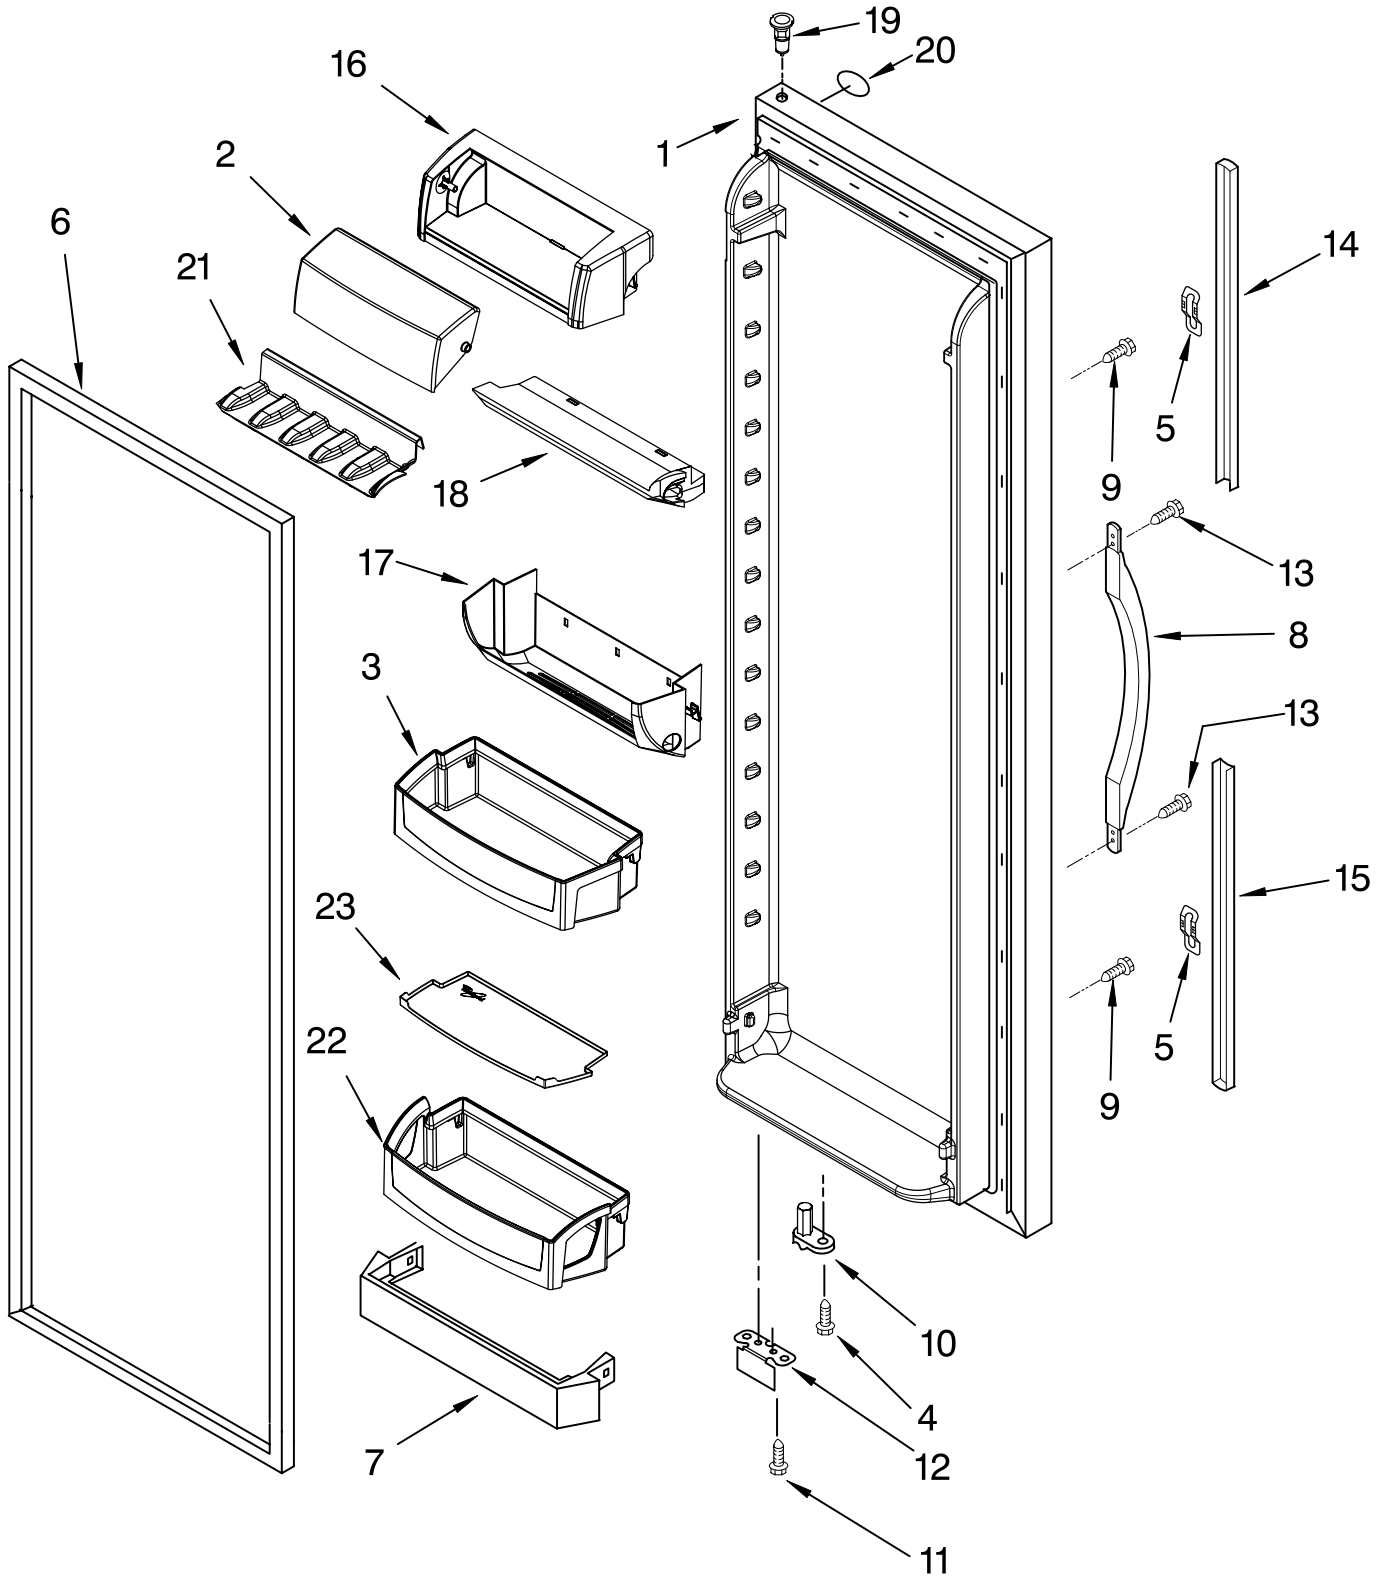

REFRIGERATOR DOOR PARTS

For Models: GD5NHAXMQ00, GD5NHAXMT00, GD5NHAXMB00, GD5NHAXML00
(White) (Biscuit) (Black) (Stainless-VCM)

FOR ORDERING INFORMATION REFER TO PARTS PRICE LIST

REFRIGERATOR DOOR PARTS

For Models: GD5NHAXMQ00, GD5NHAXMT00, GD5NHAXMB00, GD5NHAXML00
(White) (Biscuit) (Black) (Stainless-VCM)

Illus. No.	Part No.	DESCRIPTION
1		Refrigerator Door (Includes Item #6)
	2255501W	White
	2255501T	Biscuit
	2255501B	Black
	2255501L	Stainless-VCM
2	2255421	Dairy Door
3	2223239	Door Bin (2)
4	3400012	Screw
5	2195327	Clip
6		Door Gasket, Magnetic
	2221302	Mist Beige
	2221313	Black
7	2223727	Trivet
8		Handle
	2186649W	White
	2186649T	Biscuit
	2186649B	Black
9	3400852	Screw (4)
10	2182178	Door Closer, Upper Cam
11	489420	Screw
12		Bracket, Door Stop
	2206629	Chrome
	2206629B	Black
13	489491	Screw (4)
14		Trim, Door-Top
	2194973W	White
	2194973T	Biscuit
	2194973B	Black
15		Trim, Door-Bottom
	2194969W	White
	2194969T	Biscuit
	2194969B	Black
16	2255420	Door Compartment
17	2255422	Frame, Can Rack
18	2255424	Air Diffuser Asm
19	2182180	Thimble-Top
20	2220214	Nameplate
21	2255423	Floor, Can Rack
22	2223463	Door Bin
23	2223464	Mat, Bin