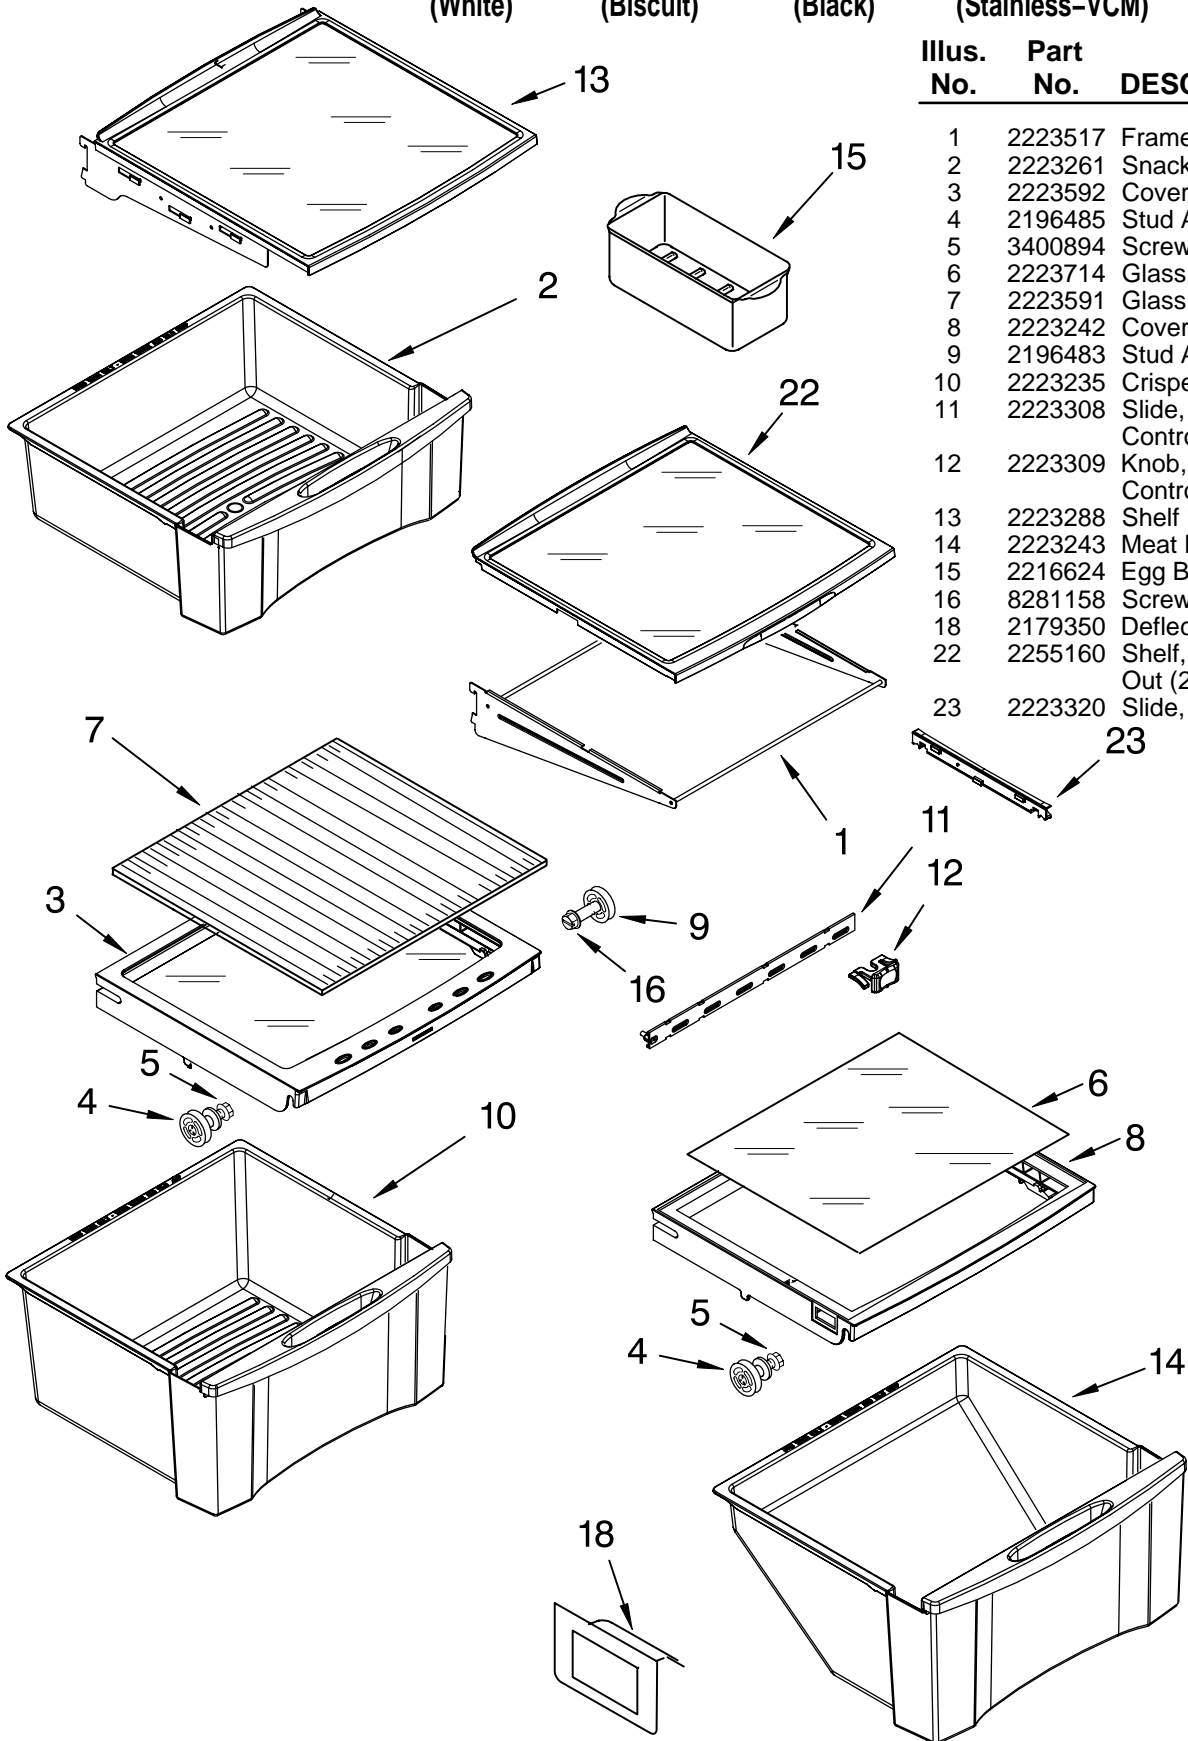

REFRIGERATOR SHELF PARTS

For Models: GD5NHAXMQ00, GD5NHAXMT00, GD5NHAXMB00, GD5NHAXML00
(White) (Biscuit) (Black) (Stainless-VCM)

Illus. No.	Part No.	DESCRIPTION
1	2223517	Frame Assembly
2	2223261	Snack Bin Asm
3	2223592	Cover, Crisper
4	2196485	Stud Assembly
5	3400894	Screw
6	2223714	Glass, Meat Cover
7	2223591	Glass, Cover
8	2223242	Cover, Meat Pan
9	2196483	Stud Assembly
10	2223235	Crisper Pan Asm
11	2223308	Slide, Humidity Control
12	2223309	Knob, Humidity Control
13	2223288	Shelf Pan Assembly
14	2223243	Meat Pan Asm
15	2216624	Egg Bin
16	8281158	Screw
18	2179350	Deflector
22	2255160	Shelf, Slide Out (2)
23	2223320	Slide, Pan

FOR ORDERING INFORMATION REFER TO PARTS PRICE LIST