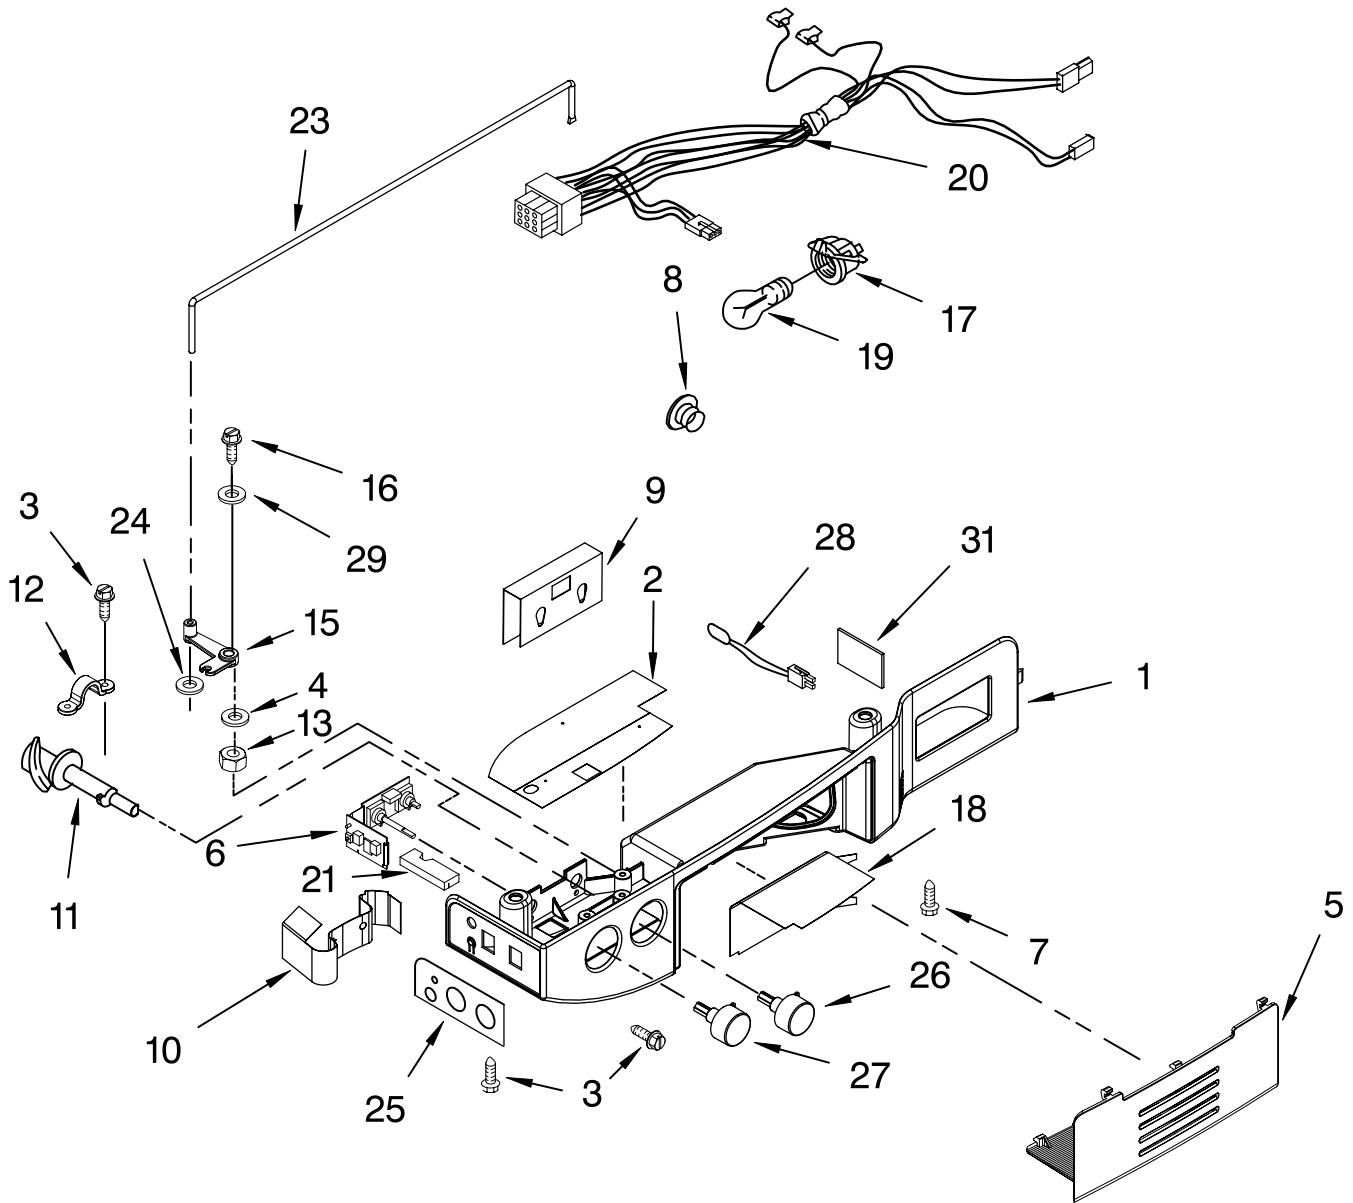

CONTROL PARTS

For Models: GD5NHAXMQ00, GD5NHAXMT00, GD5NHAXMB00, GD5NHAXML00
(White) (Biscuit) (Black) (Stainless-VCM)

Illus. No.	Part No.	DESCRIPTION	Illus. No.	Part No.	DESCRIPTION	Illus. No.	Part No.	DESCRIPTION
1	2255222	Control Box	11	2255226	Cam Assembly	21	2261329	Shield, Foam
2	2255991	Shield	12	2255413	Bearing Body	23	2255228	Connecting Rod
3	3196537	Screw (4)	13	3400971	Nut, Hex	24	489285	Fastener, Push-On
4	3400972	Washer	15	2255227	Pivot Arm	25	2261334	Escutcheon, Control Box
5	2255225	Lens, Light	16	627068	Screw	26	2255232	Knob, RC
6	2303804	Electronic Control	17	2162085	Light Socket	27	2255992	Knob, FC
7	489084	Screw (2)	18	2255666	Shield, Heat	28	2216113	Thermistor
8	940014	Hole Plug	19	2255743	Light Bulb	29	489203	Spring Washer
9	2261232	Shield, Electrical	20	2255235	Control Box Harness	31	2261265	Air Seal, Thermistor
10	2261231	Shield, Electrical (Internal)						

FOR ORDERING INFORMATION REFER TO PARTS PRICE LIST