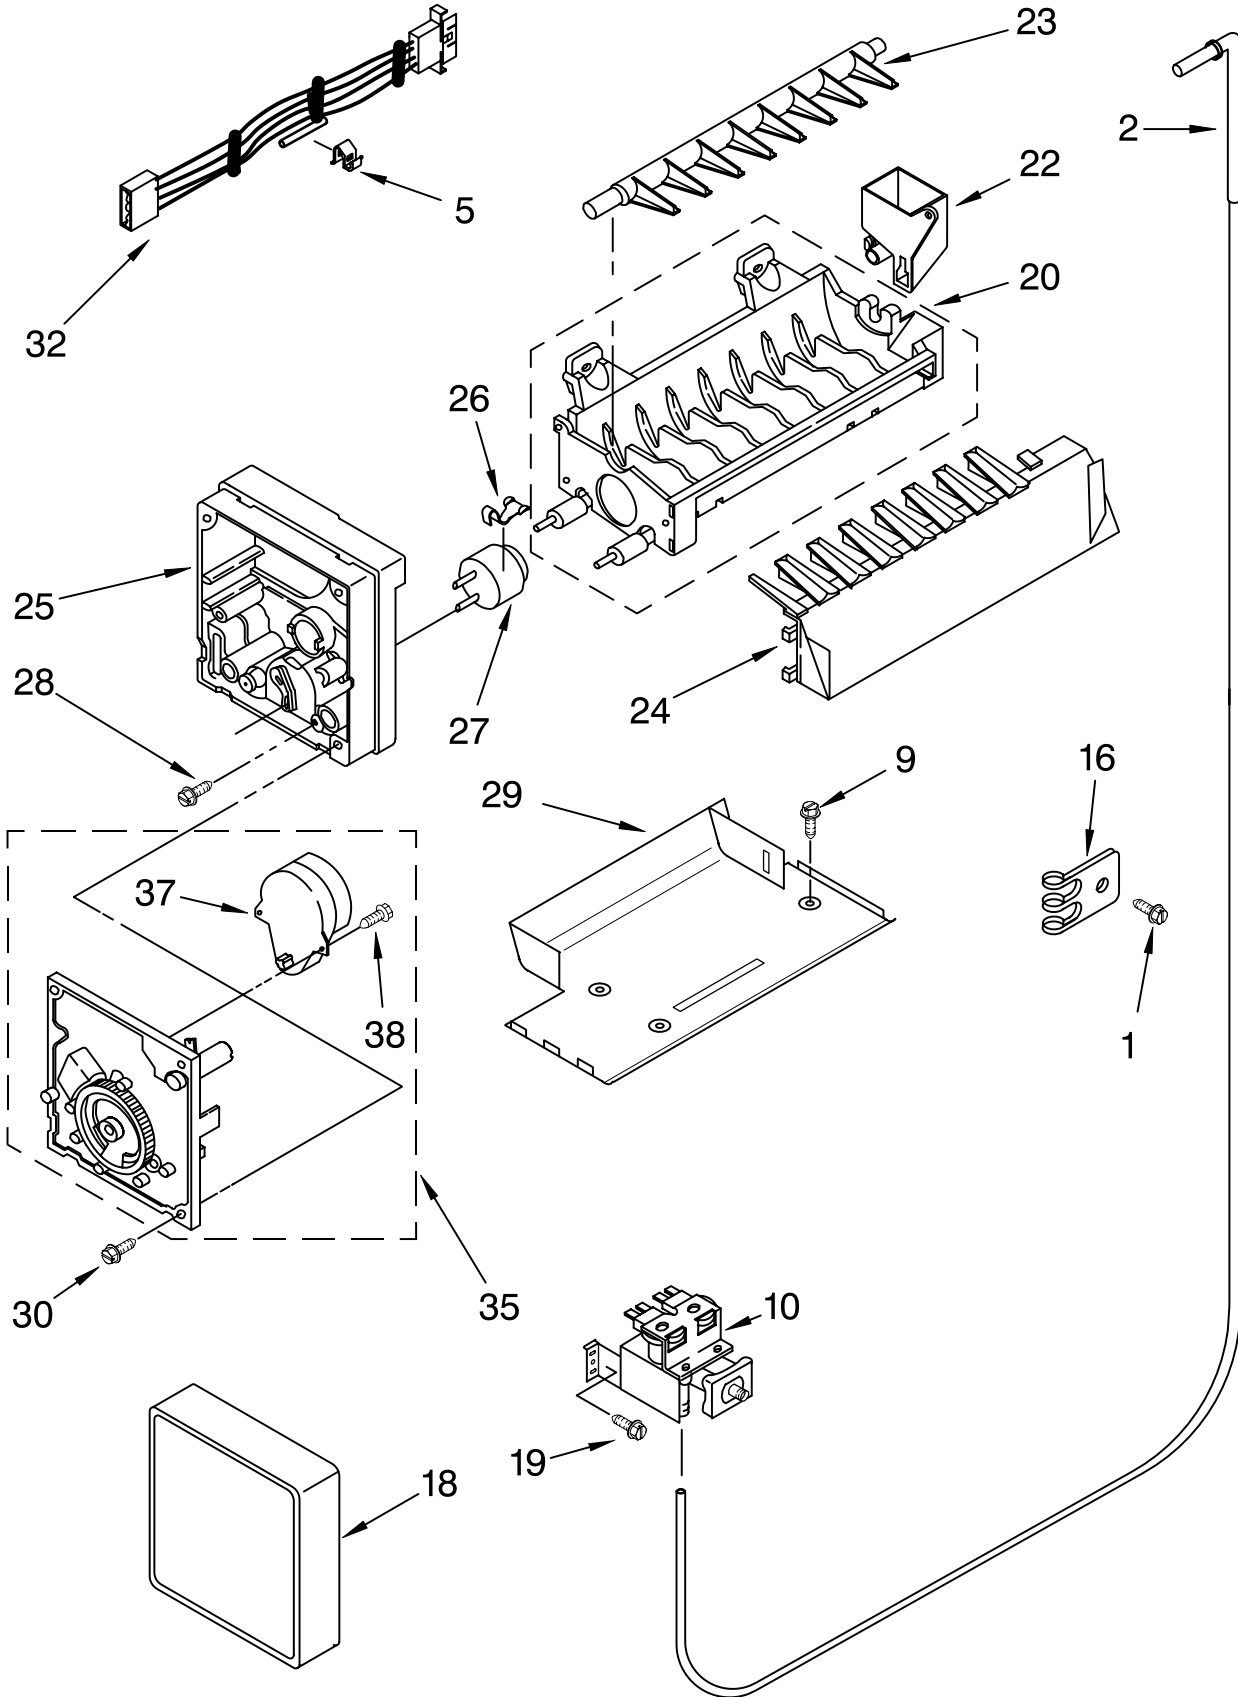

ICEMAKER PARTS

For Models: GD5NHAXMQ00, GD5NHAXMT00, GD5NHAXMB00, GD5NHAXML00
(White) (Biscuit) (Black) (Stainless-VCM)

FOR ORDERING INFORMATION REFER TO PARTS PRICE LIST

ICEMAKER PARTS

For Models: GD5NHAXMQ00, GD5NHAXMT00, GD5NHAXMB00, GD5NHAXML00
(White) (Biscuit) (Black) (Stainless-VCM)

Illus. No.	Part No.	DESCRIPTION
1	489084	Screw
2	2256096	Fitting, Water Tube
5	628379	Clip, Fuse
9	489478	Screw
10	2188746	Filter Valve Asm
16	2208136	Clip, Tube
18	2174358	Cover
19	488649	Screw
20	628228	Mold & Heater Assembly (Also Order 542638 Silicone Grease)
22	628356	Bearing & Inlet
23	627843	Ejector
24	2198598	Ice Stripper
25	2194712	Support
26	627796	Retainer, Thermostat
27	627985	Thermostat (Also Order 542369 Cement Alumilastic)
28	8533917	Screw
29	2212322	Bracket, Ice Maker Mounting
30	489276	Screw
32	2187467	Harness, Wiring
35	626653	Module Assembly (Includes Items 37 & 38)
37	627811	Motor
38	489136	Screw
100	2198597	Icemaker Assembly