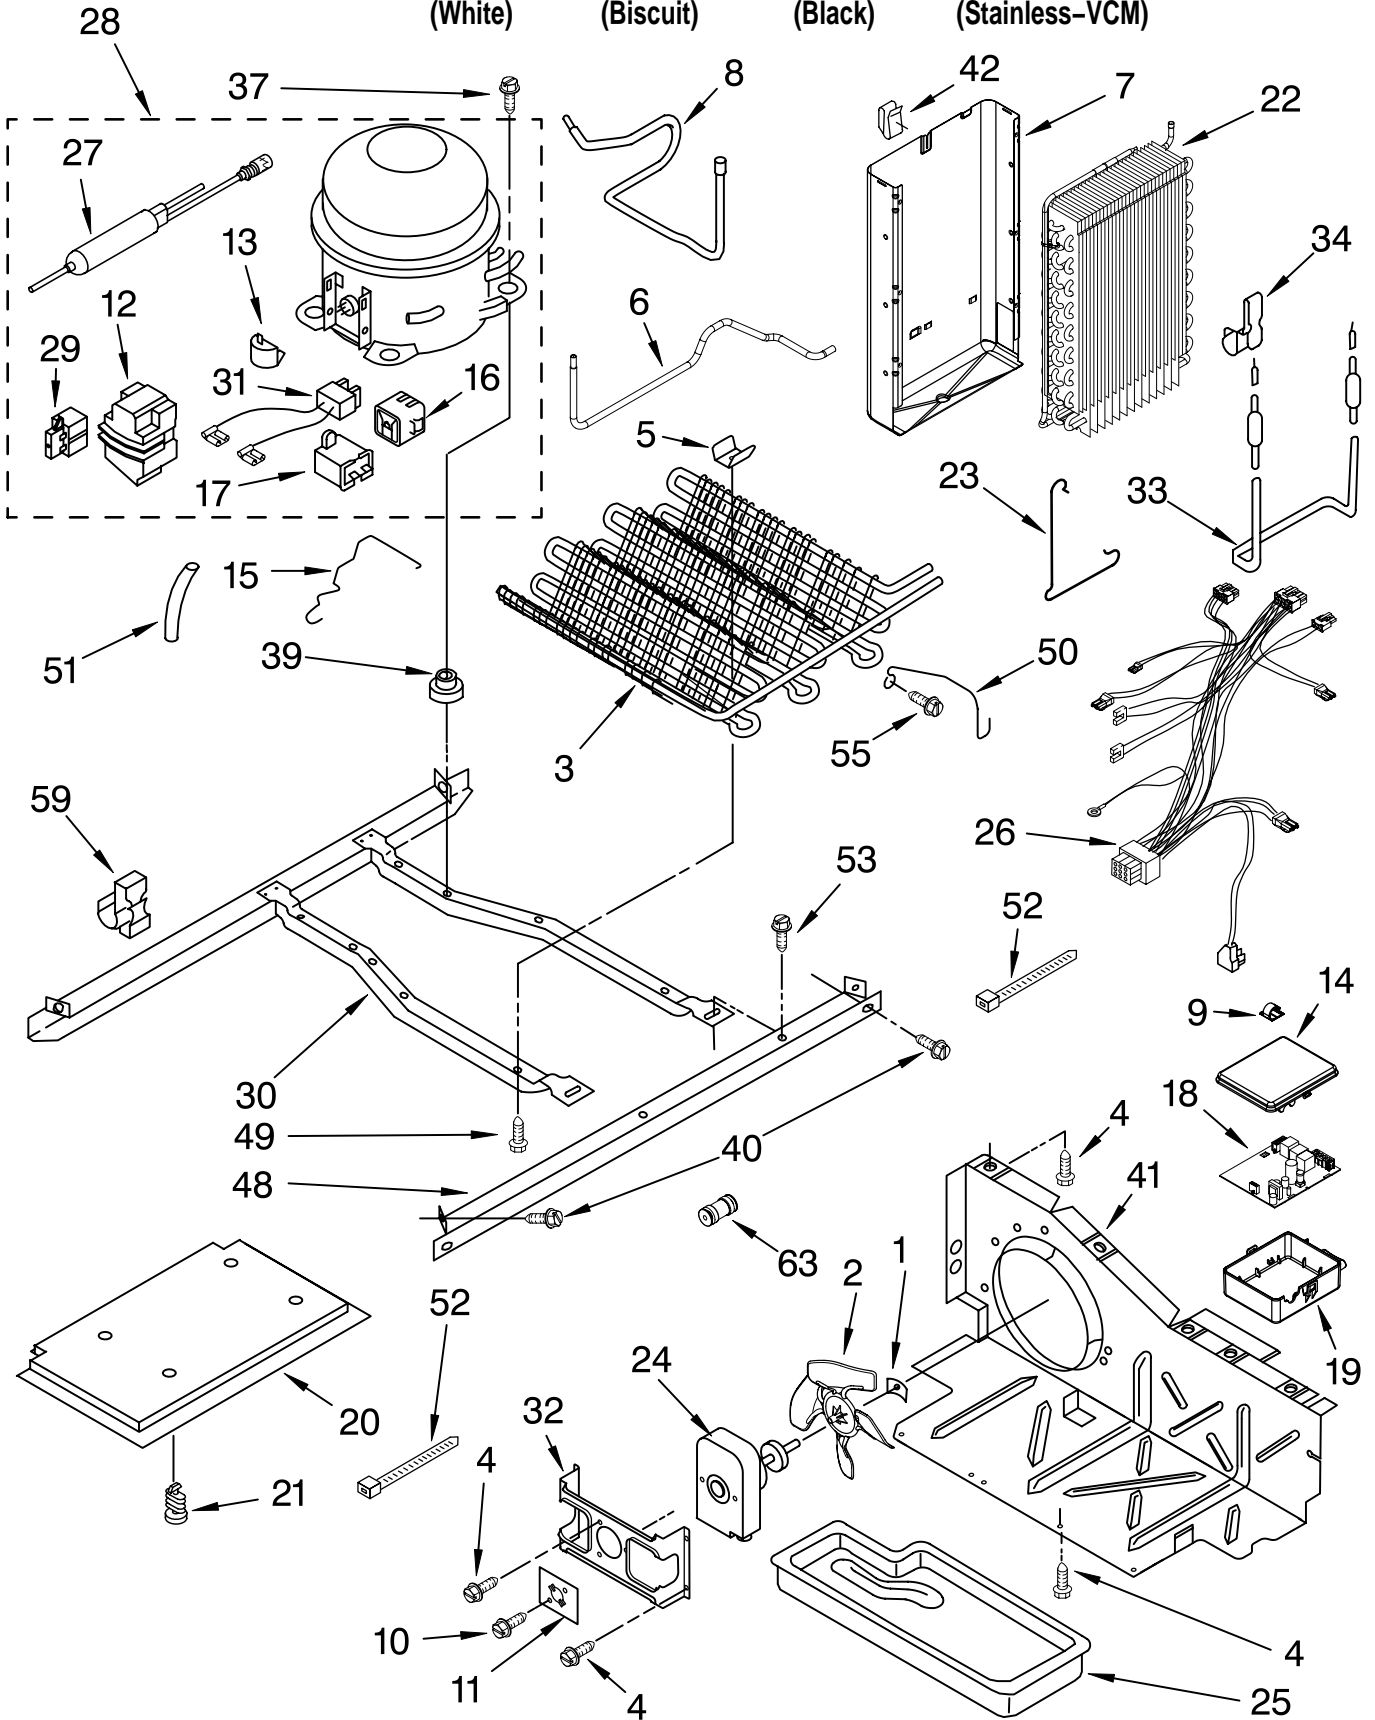

UNIT PARTS

For Models: GD5NHAXMQ00, GD5NHAXMT00, GD5NHAXMB00, GD5NHAXML00
(White) (Biscuit) (Black) (Stainless-VCM)

FOR ORDERING INFORMATION REFER TO PARTS PRICE LIST

UNIT PARTS

For Models: GD5NHAXMQ00, GD5NHAXMT00, GD5NHAXMB00, GD5NHAXML00
(White) (Biscuit) (Black) (Stainless-VCM)

Illus. No.	Part No.	DESCRIPTION	Illus. No.	Part No.	DESCRIPTION	Illus. No.	Part No.	DESCRIPTION
1	486692	Speed Nut	23	2161324	Clip	49	8281232	Screw
2	2225834	Fan, Blade	24	2188729	Motor, Fan	50	2186495	Guard, Fan
3	2223953	Condenser Assembly	25	1105523	Tray, Evaporator	51	2161302	Sleeve
4	489464	Screw	26	2187748	Harness, Unit	52	2172840	Wire Tie
5	2216914	Clip, Condenser	27		Drier	53	489427	Screw
6	2261599	Tube, Condenser to Heat Loop		2199167	Production	55	489478	Screw
7	2256150	Heat Shield And Drain Pan	28	4387019	Service	59	2261316	Clip, Wire & Tube
8	2205765	Tube Suction		2255197	Compressor (Includes Items 12, 13, 17, 27, 29 & 31)	63	2209709	Union
9	1115374	Clip, Wiring			(Also Order 876765 Tube Kit)	Following Parts Not Illustrated and Optional Parts Not Included		
10	8281160	Screw	29	2183454	Relay (Service Only)	978025		Valve, Access (1/4")
11	2216997	Bracket, Insert	30	2157397	Unit Mounting Frame	978026		Valve, Access (5/16")
12	4387731	Cover (Service Compressor Only)	31	4387765	Wire, Capacitor (Service Only)	978027		Valve, Access (3/8")
13	2154697	Overload (Service Compressor Only)	32	2181929	Bracket, Fan Motor	978028		Valve, Access (1/2")
14	2255624	Cover	33	2188175	Heater, Defrost	978029		Valve, Access (5/8")
15	2255199	Clip, Retaining	34	2161330	Clip, Heater	978030		Valve, Access (3/4")
16	2255198	Start-Device, Combination (Start Relay and Overload) for Production Compressor Only	37	489373	Screw	876764		Valve, Access (3/16")
17		Capacitor	39	1100826	Grommet (4) (Production)	REFRIGERANT CHARGE		
	999532	Production	40	4387558	(Service)			5.0 oz.
	1118576	Service	41	489340	Screw			(R-134A)
18	2252189	Elec. Control	42	2196202	Air Baffle			
19	2255623	Control Box	48	2155547	Clip, Heat			
20	2206281	Unit Cover, Bottom		1127911	Unit Mounting Rail			
21	489396	Clip						
22	2188823	Evaporator