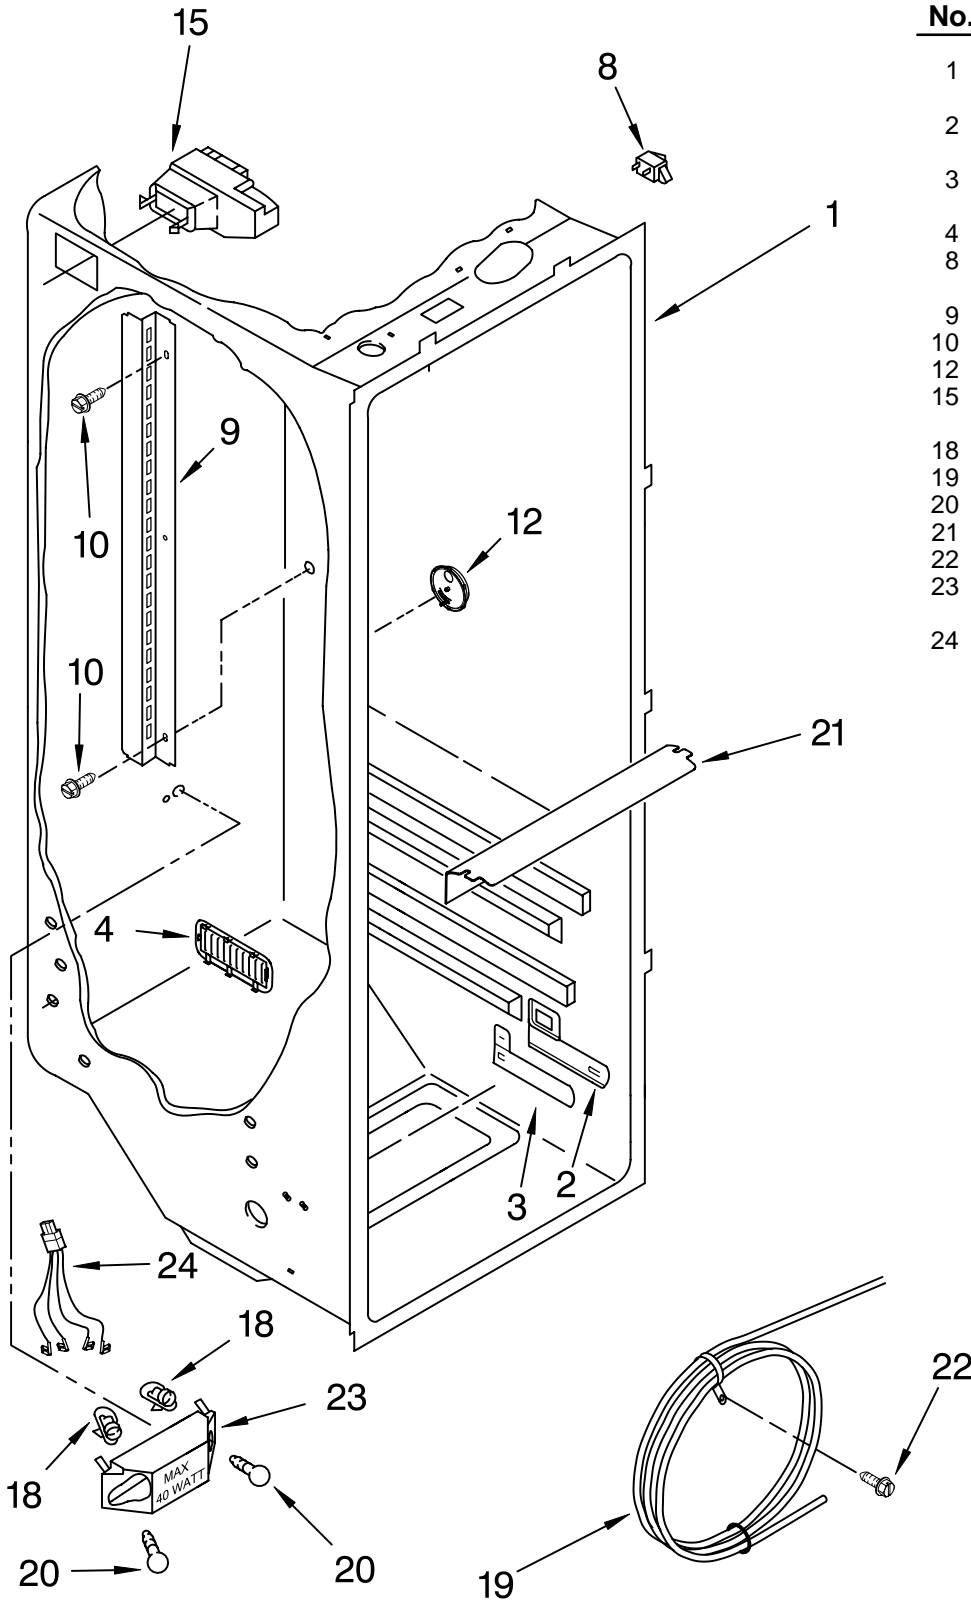

REFRIGERATOR LINER PARTS

For Models: GD5NHAXMQ00, GD5NHAXMT00, GD5NHAXMB00, GD5NHAXML00
(White) (Biscuit) (Black) (Stainless-VCM)

Illus. No.	Part No.	DESCRIPTION
1		Liner (Not A Serviceable Part)
2	2194744	Escutcheon, Meat Pan Control
3	2182757	Slide Meat Pan Control
4	2257741	Louver
8	1118894	Switch, Rocker Arm
9	2206273	Shelf Ladder
10	487539	Screw
12	2261601	Door Control Asm
15	2209753	Air Diffuser Assembly
18	2162085	Socket
19	2217199	Reservoir
20	2255743	Light Bulb
21	2209769	Light Lens
22	488280	Screw
23	2256035	Bracket, Dual Crisper
24	2256037	Wire Harness, Dual Crisper

FOR ORDERING INFORMATION REFER TO PARTS PRICE LIST