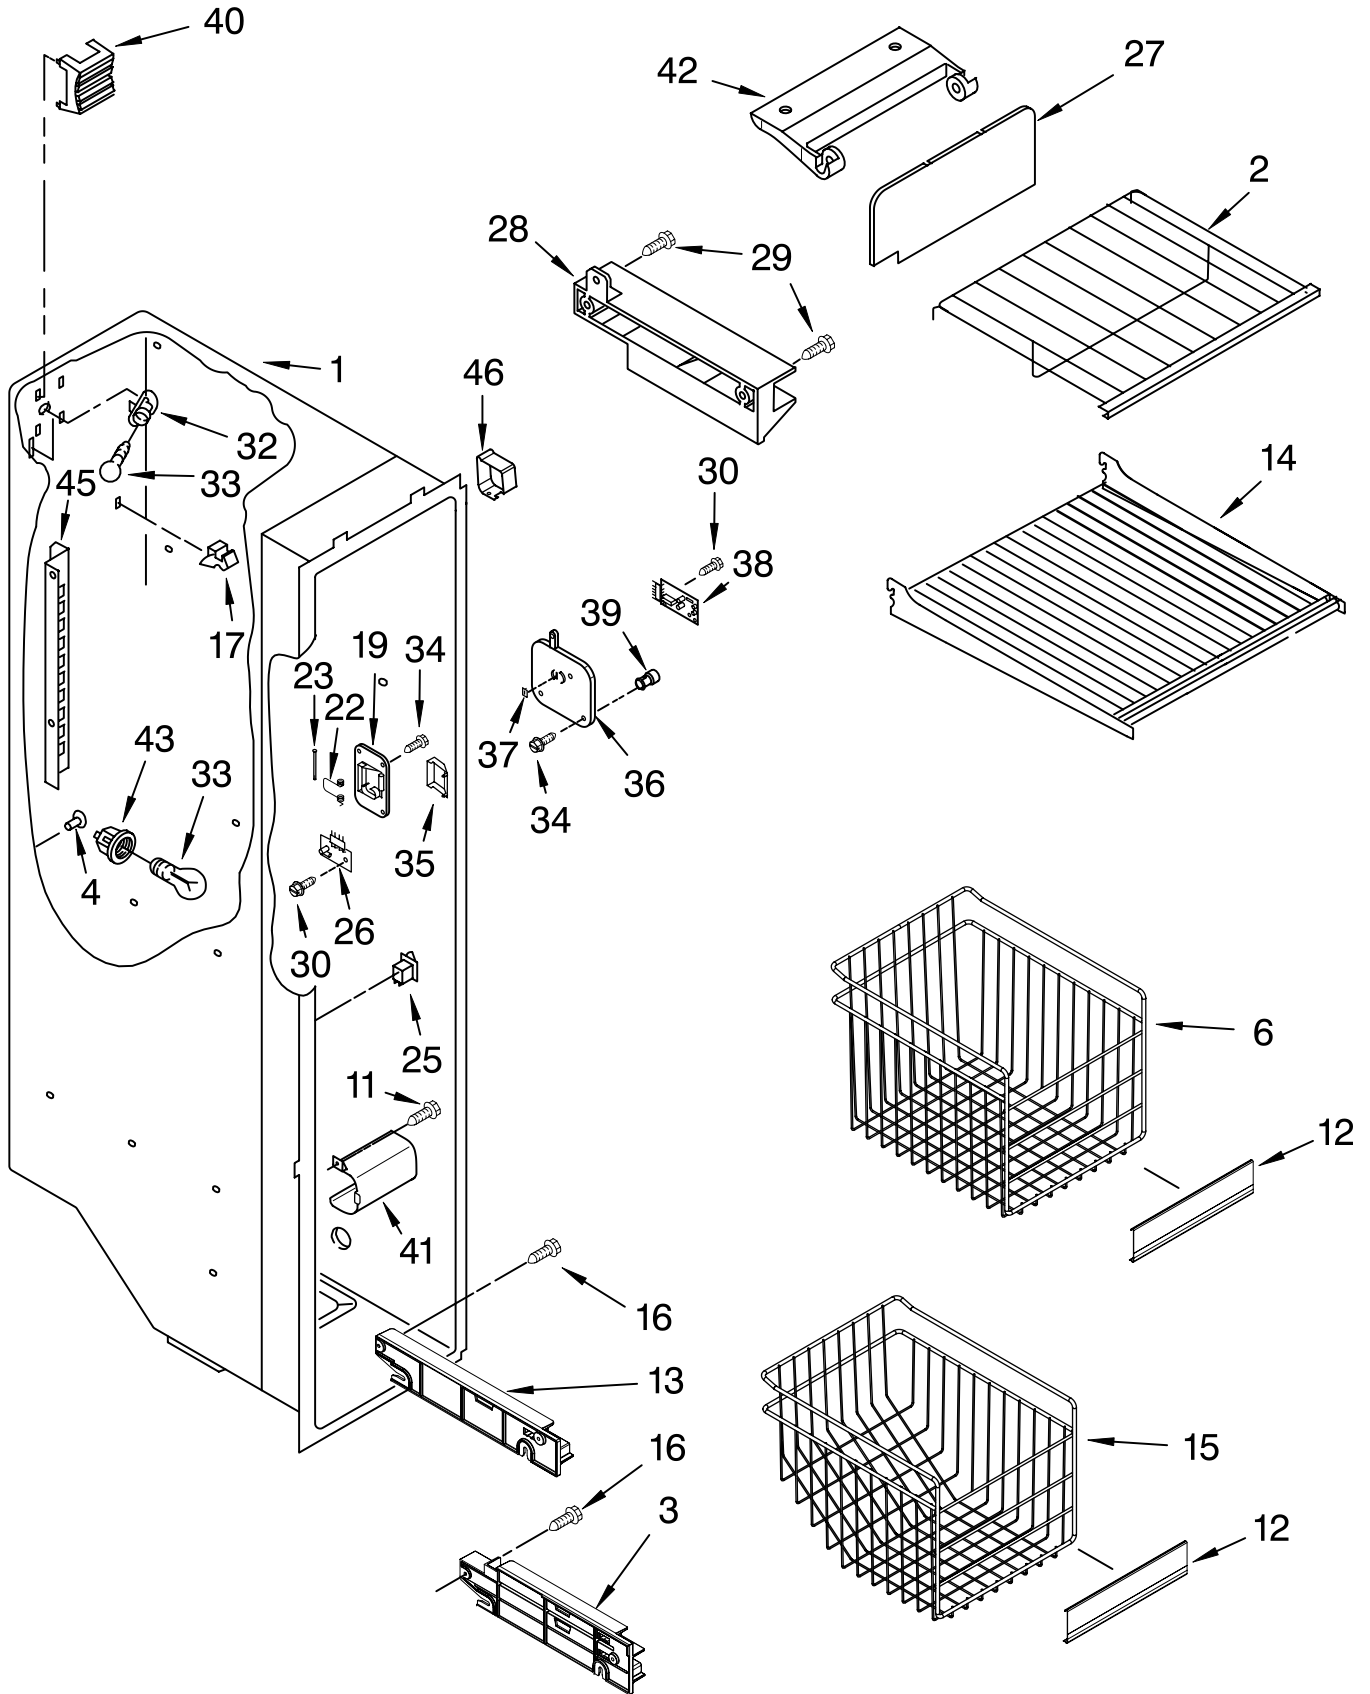

FREEZER LINER PARTS

For Models: GD5NHAXMQ00, GD5NHAXMT00, GD5NHAXMB00, GD5NHAXML00
(White) (Biscuit) (Black) (Stainless-VCM)

FOR ORDERING INFORMATION REFER TO PARTS PRICE LIST

FREEZER LINER PARTS

For Models: GD5NHAXMQ00, GD5NHAXMT00, GD5NHAXMB00, GD5NHAXML00
(White) (Biscuit) (Black) (Stainless-VCM)

Illus. No.	Part No.	DESCRIPTION
1		Liner (Not A Serviceable Part)
2	2211746	Shelf, Slide Out Upper
3		Track, Basket-Dual
	2301293	Right
	2301294	Left
4	941839	Hole Plug
6	2301355	Basket, Tall (Includes #12)
11	3400893	Screw
12	2195905	Trim, Basket
13		Shelf Track
	2301289	Right Side
	2301290	Left Side
14	2205837	Shelf
15	2301356	Basket (Includes #12)
16	486298	Screw (8)
17	842534	Clip, Air Duct (2)
19	2255572	Cover, Emitter
22	2198635	Spring
23	2198634	Pin
25	1115373	Switch, Rocker Arm
26	2220398	P.C. Board Emitter
27	2255588	Cover, Ice Maker
28	2212321	Slide, Ice Maker Mounting
29	489478	Screw
30	489214	Screw
32	2162085	Light Socket
33	2255743	Light Bulb
34	8281185	Screw
35	2198633	Flipper
36	2255558	Cover, Receiver
37	2255562	Slide, Ice Maker Shut Off
38	2255114	P.C. Board, Receiver
39	2198643	Lens
40	2198589	Light Shield
41	2212340	Light Lens
42	2198641	Bracket, Ice Maker Cover
43	2155597	Socket, Light
45		Ladder
	2198609	Left Side
	2198610	Right Side
46	2219878	Shield, Wiring