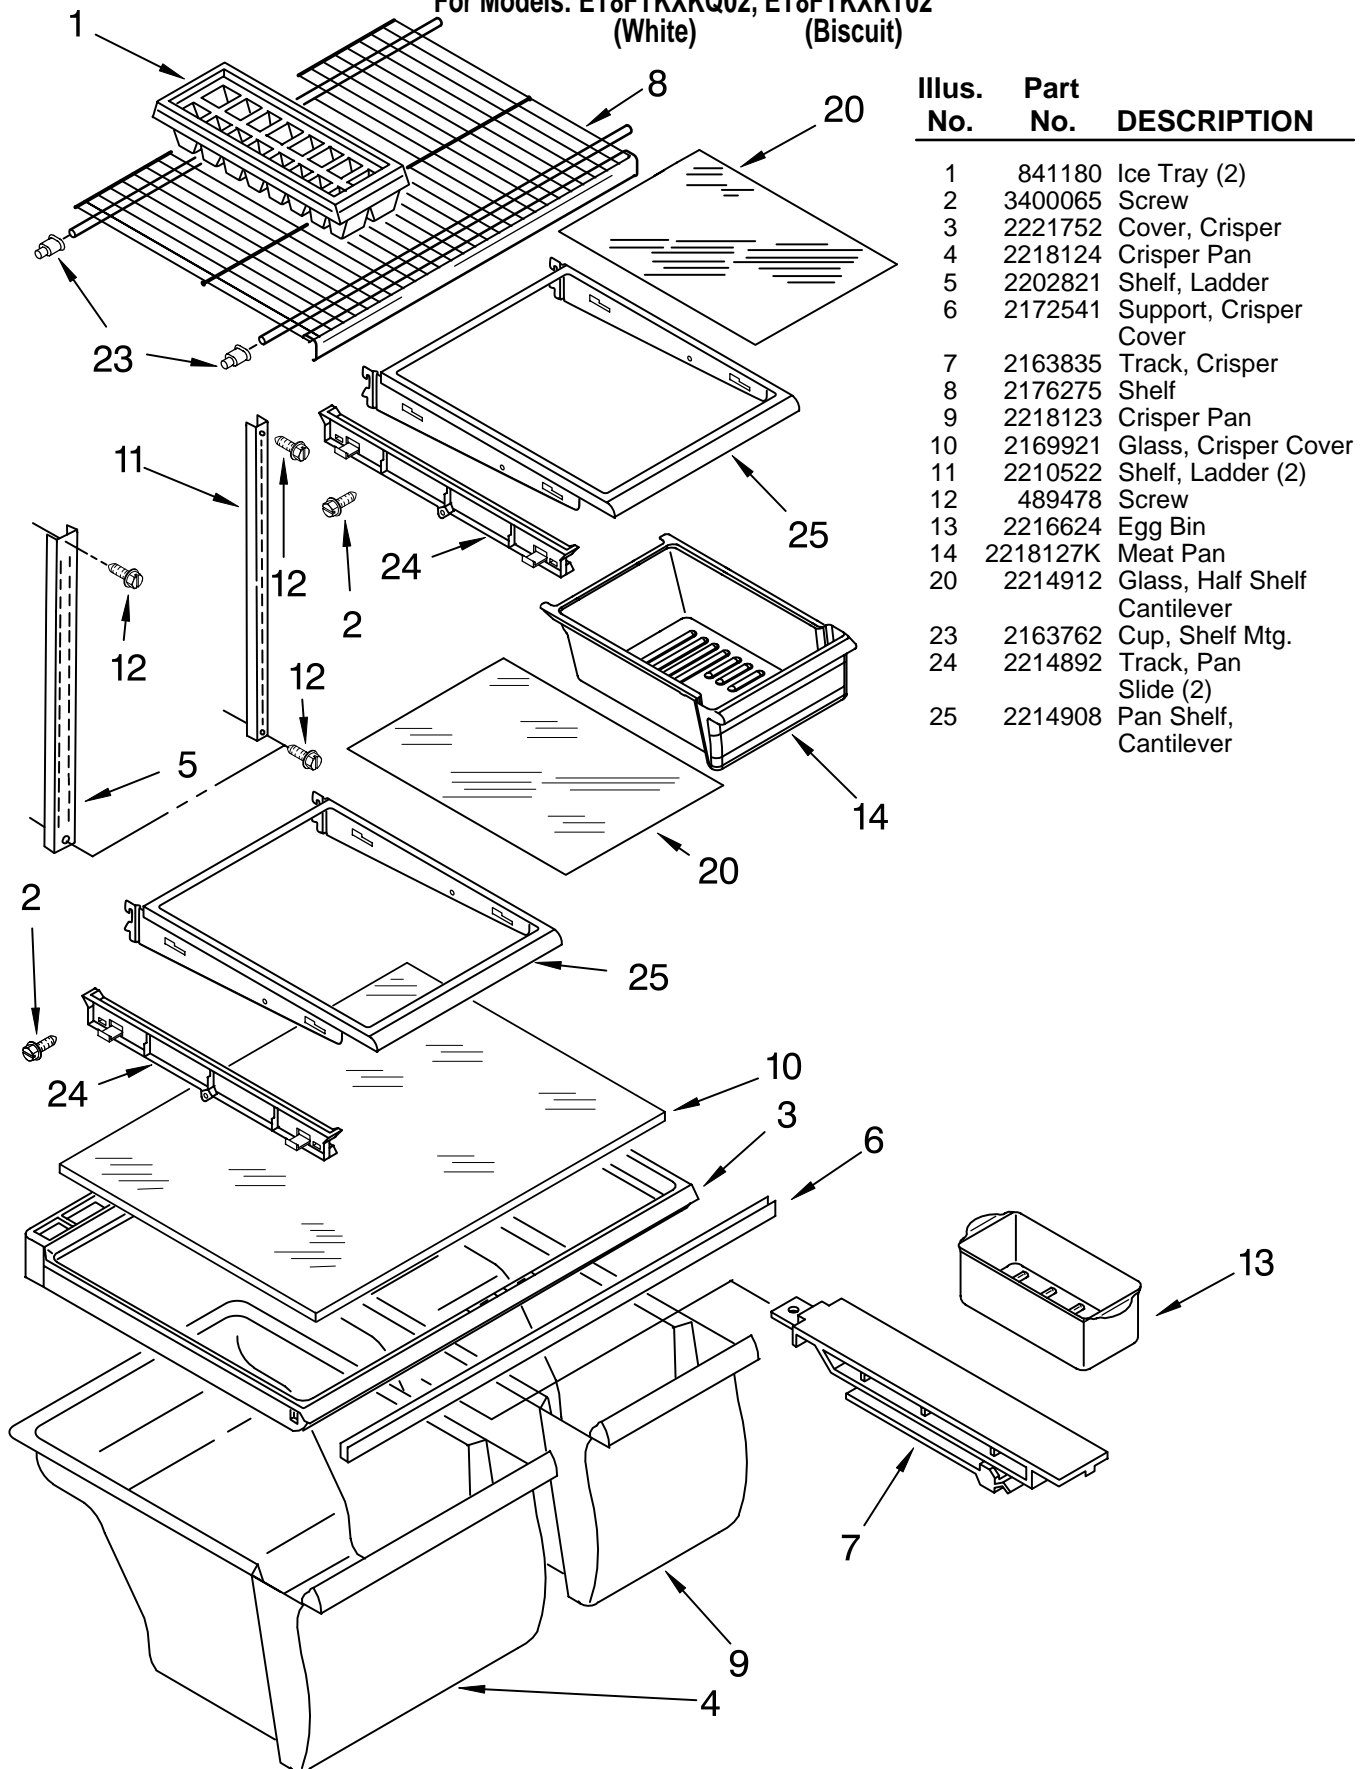

CABINET PARTS

For Models: ET8FTKXKQ02, ET8FTKXKT02
(White) (Biscuit)

REFRIGERATOR

FOR ORDERING INFORMATION REFER TO PARTS PRICE LIST

CABINET PARTS

For Models: ET8FTKXKQ02, ET8FTKXKT02
(White) (Biscuit)

Illus. No.	Part No.	DESCRIPTION	Illus. No.	Part No.	DESCRIPTION	Illus. No.	Part No.	DESCRIPTION
1		Literature Parts	6	2179826	Rivet	30		Seal, Rear (Not Serviced)
	LIT2218876	Service & Wiring Sheet	12	549193	Clamp, Cord			Corner Filler (2)
	LIT2218843	Energy Label	15	489497	Screw	35	2201014	White
	LIT2212841	Use & Care Guide	16	2183972	Hinge, Center		2200926	Biscuit
	LIT2218340	Customer Quick Tips	17	2183854	Shim, Hinge Center	36	2201009	White
			18	8281265	Screw		2201021	Biscuit
			20	2189194	Hinge Butt	37	489341	Washer
			21	3400504	Screw	38	487576	Washer
			23	2172743	Shim, Bottom Hinge	39	2189356	Clip, Grille
			24		Fitting, Water Tube (Not Serviced)	40		Cover, Hinge
			27		Hole Plug (6)		2213360	White
				2201012	White	41	2213364	Biscuit
				2200924	Biscuit			Rail, Center (Not Serviced)
			28		Seal, Front (Not Serviced)	44	2221775	Cover, Unit
						45		Cabinet (Not a Serviceable Part)

REFRIGERANT CHARGE

4.00 Ozs.
(R134A)

FOR ORDERING INFORMATION REFER TO PARTS PRICE LIST

SHELF PARTS

For Models: ET8FTKXKQ02, ET8FTKXKT02
(White) (Biscuit)

Illus. No.	Part No.	DESCRIPTION
1	841180	Ice Tray (2)
2	3400065	Screw
3	2221752	Cover, Crisper
4	2218124	Crisper Pan
5	2202821	Shelf, Ladder
6	2172541	Support, Crisper Cover
7	2163835	Track, Crisper
8	2176275	Shelf
9	2218123	Crisper Pan
10	2169921	Glass, Crisper Cover
11	2210522	Shelf, Ladder (2)
12	489478	Screw
13	2216624	Egg Bin
14	2218127K	Meat Pan
20	2214912	Glass, Half Shelf Cantilever
23	2163762	Cup, Shelf Mtg.
24	2214892	Track, Pan Slide (2)
25	2214908	Pan Shelf, Cantilever