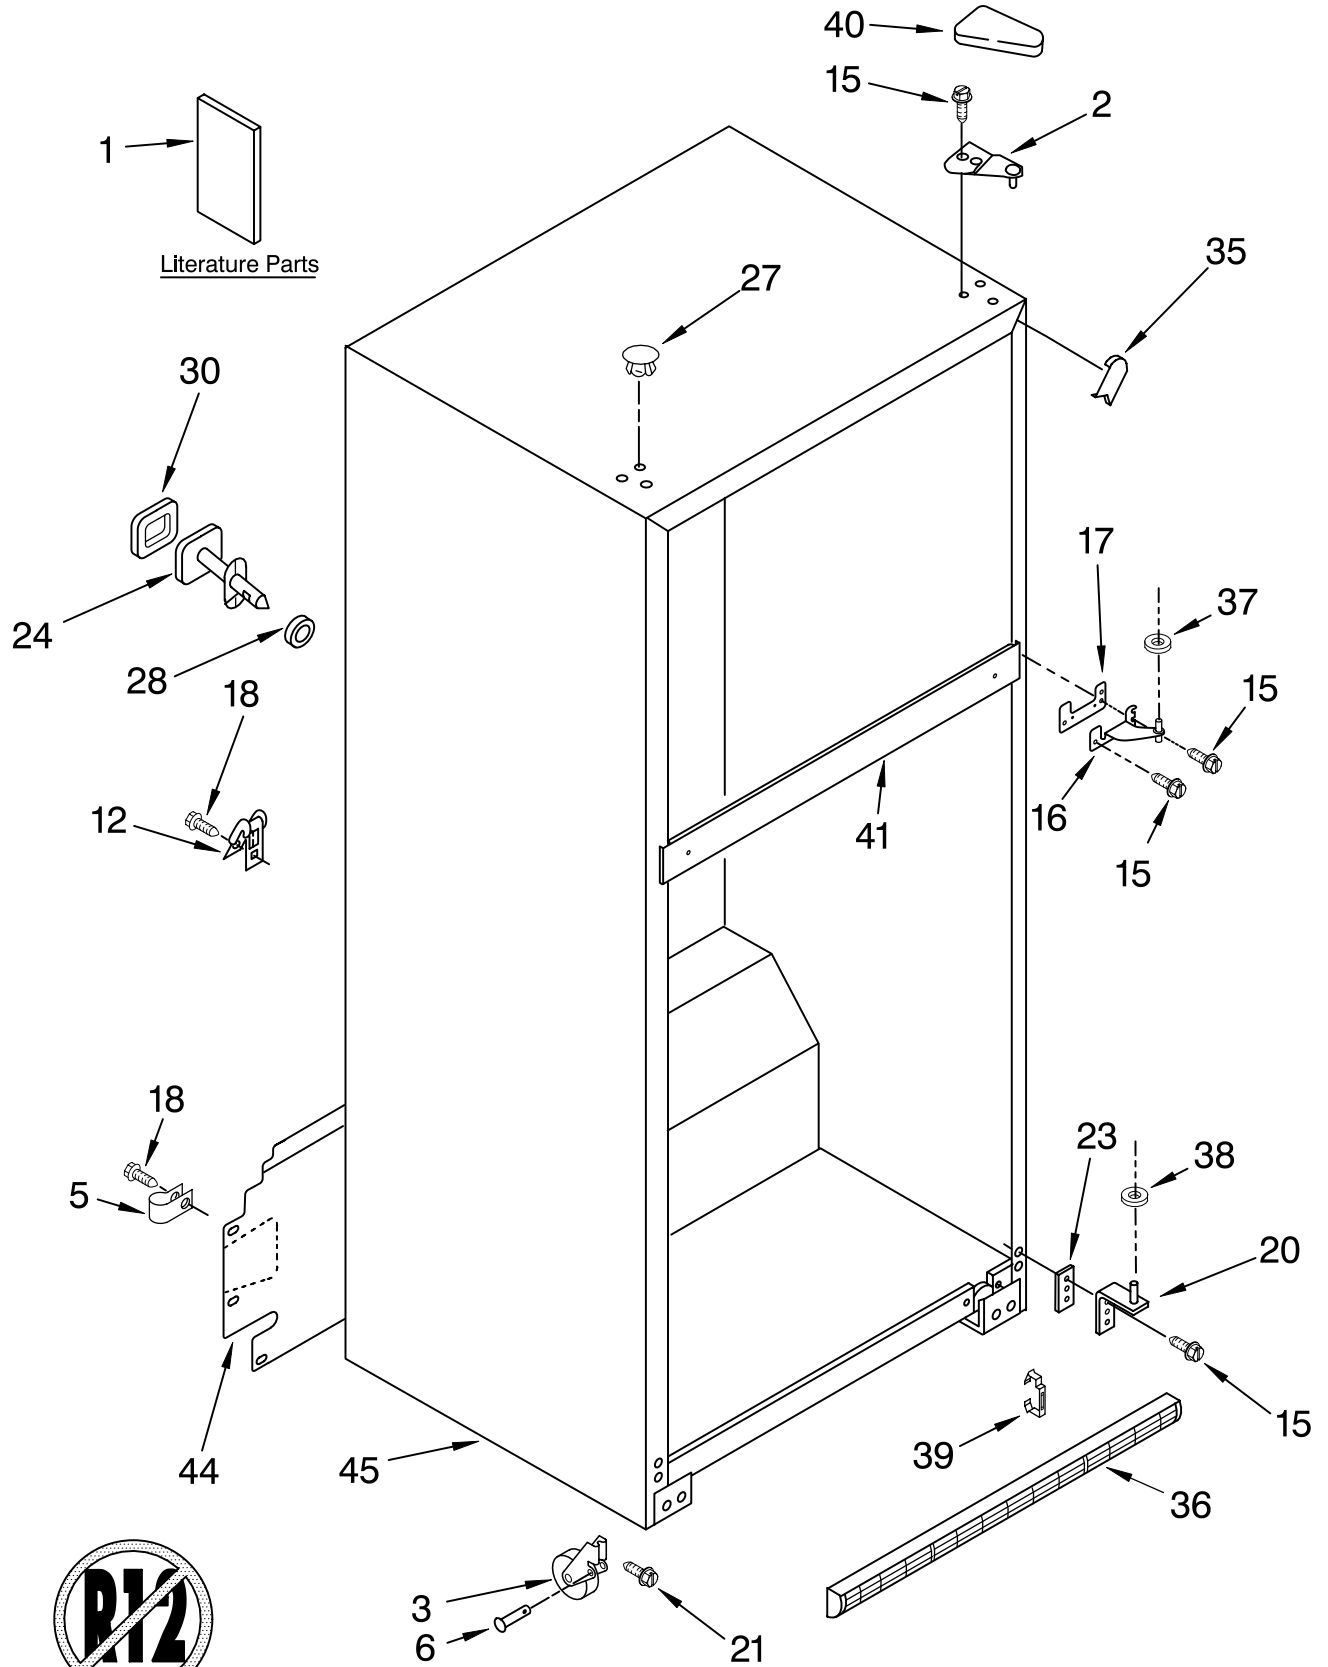

CABINET PARTS

For Models: ET8FTKXKQ02, ET8FTKXKT02
(White) (Biscuit)

REFRIGERATOR

FOR ORDERING INFORMATION REFER TO PARTS PRICE LIST

CABINET PARTS

For Models: ET8FTKXKQ02, ET8FTKXKT02
(White) (Biscuit)

Illus. No.	Part No.	DESCRIPTION	Illus. No.	Part No.	DESCRIPTION	Illus. No.	Part No.	DESCRIPTION
1		Literature Parts	6	2179826	Rivet	30		Seal, Rear (Not Serviced)
	LIT2218876	Service & Wiring Sheet	12	549193	Clamp, Cord			Corner Filler (2)
	LIT2218843	Energy Label	15	489497	Screw	35	2201014	White
	LIT2212841	Use & Care Guide	16	2183972	Hinge, Center		2200926	Biscuit
	LIT2218340	Customer Quick Tips	17	2183854	Shim, Hinge Center	36	2201009	White
			18	8281265	Screw		2201021	Biscuit
			20	2189194	Hinge Butt	37	489341	Washer
			21	3400504	Screw	38	487576	Washer
			23	2172743	Shim, Bottom Hinge	39	2189356	Clip, Grille
			24		Fitting, Water Tube (Not Serviced)	40		Cover, Hinge
			27		Hole Plug (6)		2213360	White
				2201012	White	41	2213364	Biscuit
				2200924	Biscuit			Rail, Center (Not Serviced)
			28		Seal, Front (Not Serviced)	44	2221775	Cover, Unit
						45		Cabinet (Not a Serviceable Part)