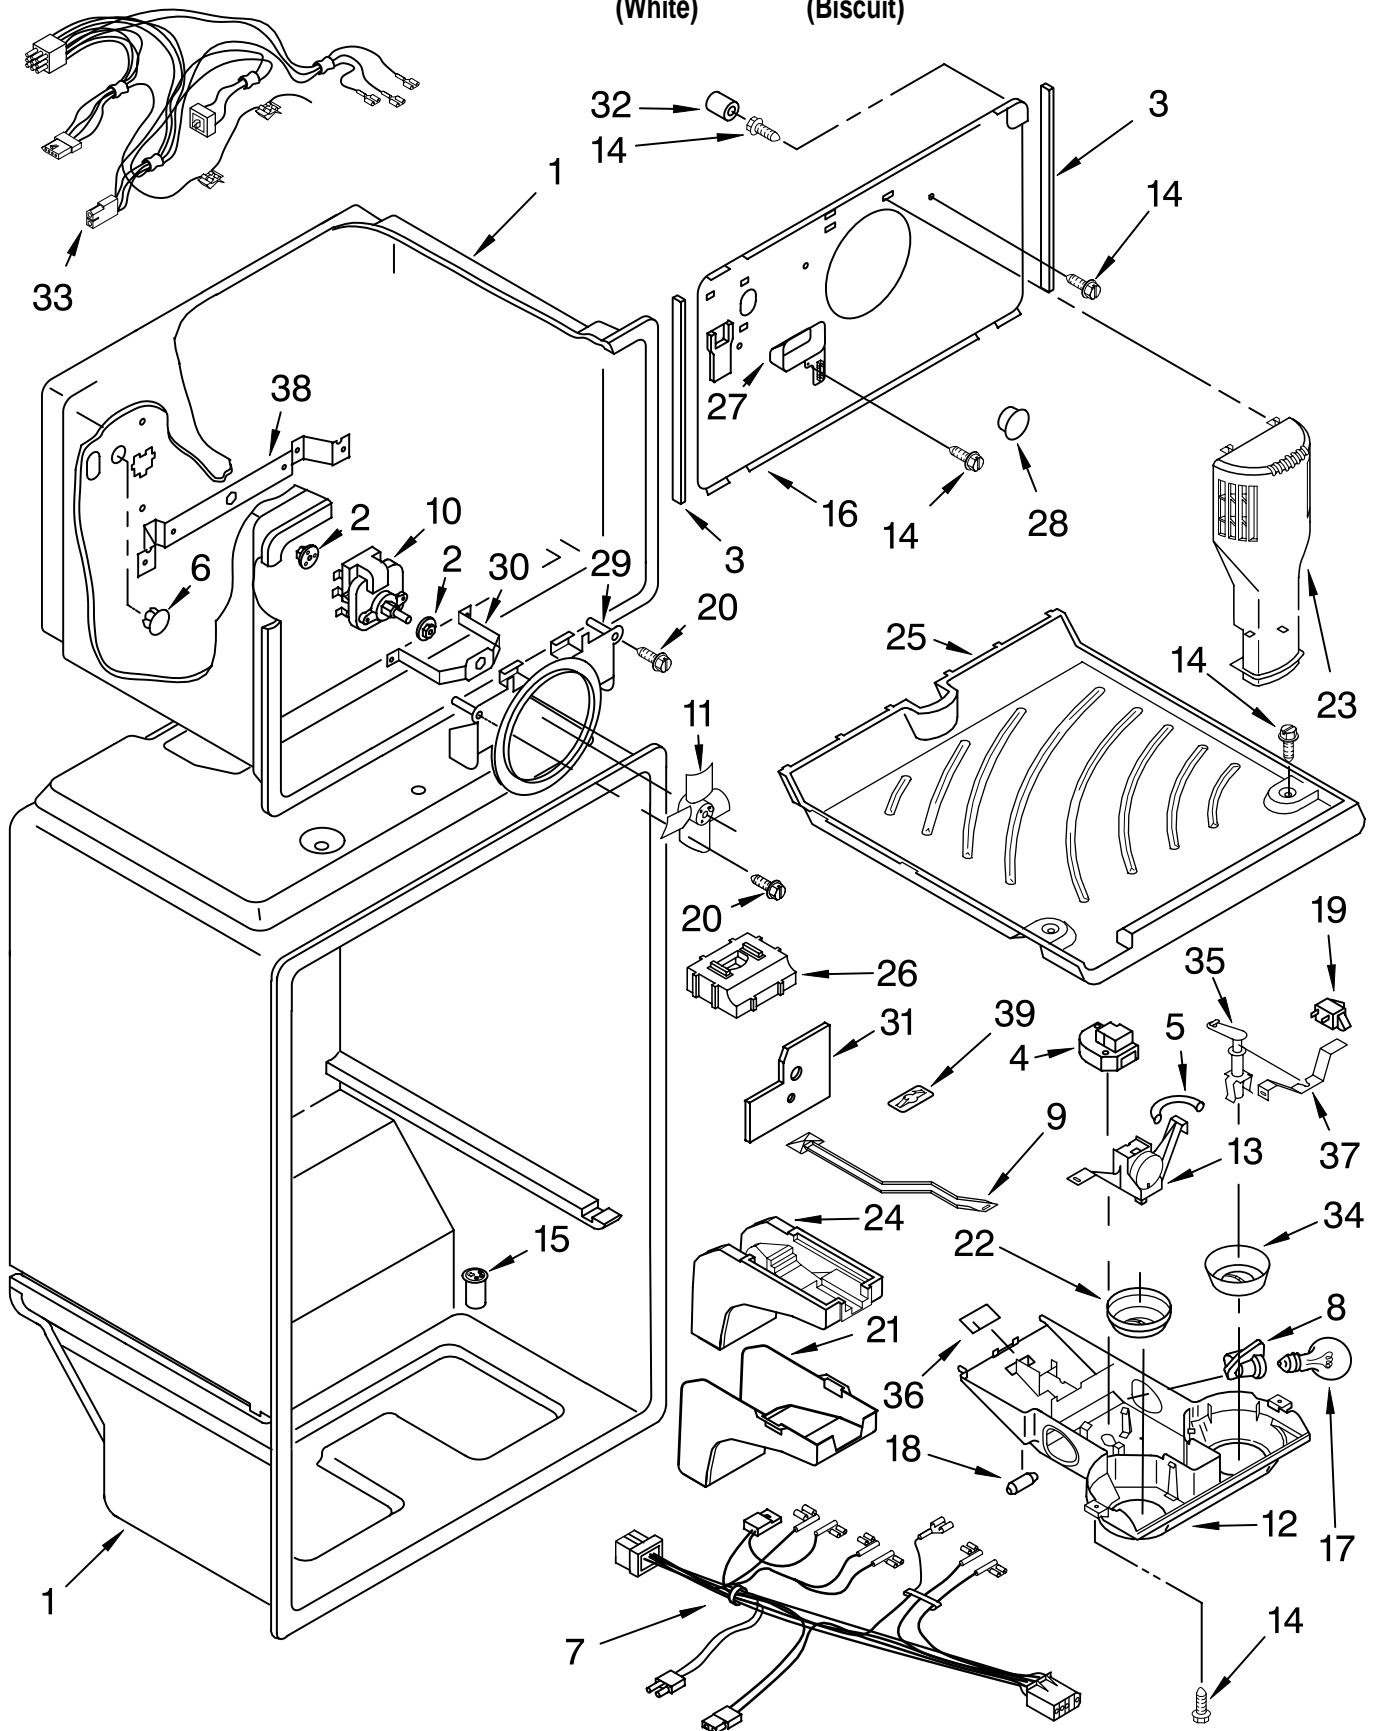

LINER PARTS

For Models: ET8FTKXKQ02, ET8FTKXKT02
(White) (Biscuit)

FOR ORDERING INFORMATION REFER TO PARTS PRICE LIST

LINER PARTS

For Models: ET8FTKXKQ02, ET8FTKXKT02
(White) (Biscuit)

Illus. No.	Part No.	DESCRIPTION	Illus. No.	Part No.	DESCRIPTION	Illus. No.	Part No.	DESCRIPTION
1		Liner (Not A Serviceable Part)	14	489478	Screw	29	2218696	Bracket, Fan Motor
2	2197380	Grommet (2)	15	2210509	Valve-Tube, Body	30	2214979	Bracket
3	2189270	Gasket, Evaporator Cover (2)	16	2201170	Cover, Evaporator			Evap. Fan, Front
4	2188376	Defrost Timer	17	527949	Light Bulb (2)	31	2204639	Shield, Heat
5	2212485	Thermostat Tube, Barrier	18	2200831	Weight, Thermal	32	487996	Cap
6	941839	Hole Plug	19	1118894	Rocker Arm Switch	33	2187568	Wire Assembly Freezer Compt.
7	2187306	Wire Assy. Control Box	20	693995	Screw	34	2176297	Knob, Damper
8	2162085	Socket, Light (2)	21	2176281	Cover, Air Diffuser	35	2179859	Post, Damper
9	2179858	Damper, Air	22	2200863	Knob, Thermostat	36	2205079	Seal, Rear Thermostat
10	2214986	Fan Motor	23	2182340	Air Tower	37	2163810	Bracket, Damper Knob
11	2163777	Fan Blade	24	2189452	Air Diffuser, Bottom	38	2214976	Bracket
12	2200820	Control Box	25	2172565	Freezer Floor			Evap. Fan, Rear
13	2200830	Thermostat Assy. (Includes Items 5 & 18)	26	2179877	Air Diffuser, Top	39	2176341	Clip, Defrost Timer
			27	2205003	Cover, Hole			
			28	940014	Hole Plug			

FOR ORDERING INFORMATION REFER TO PARTS PRICE LIST