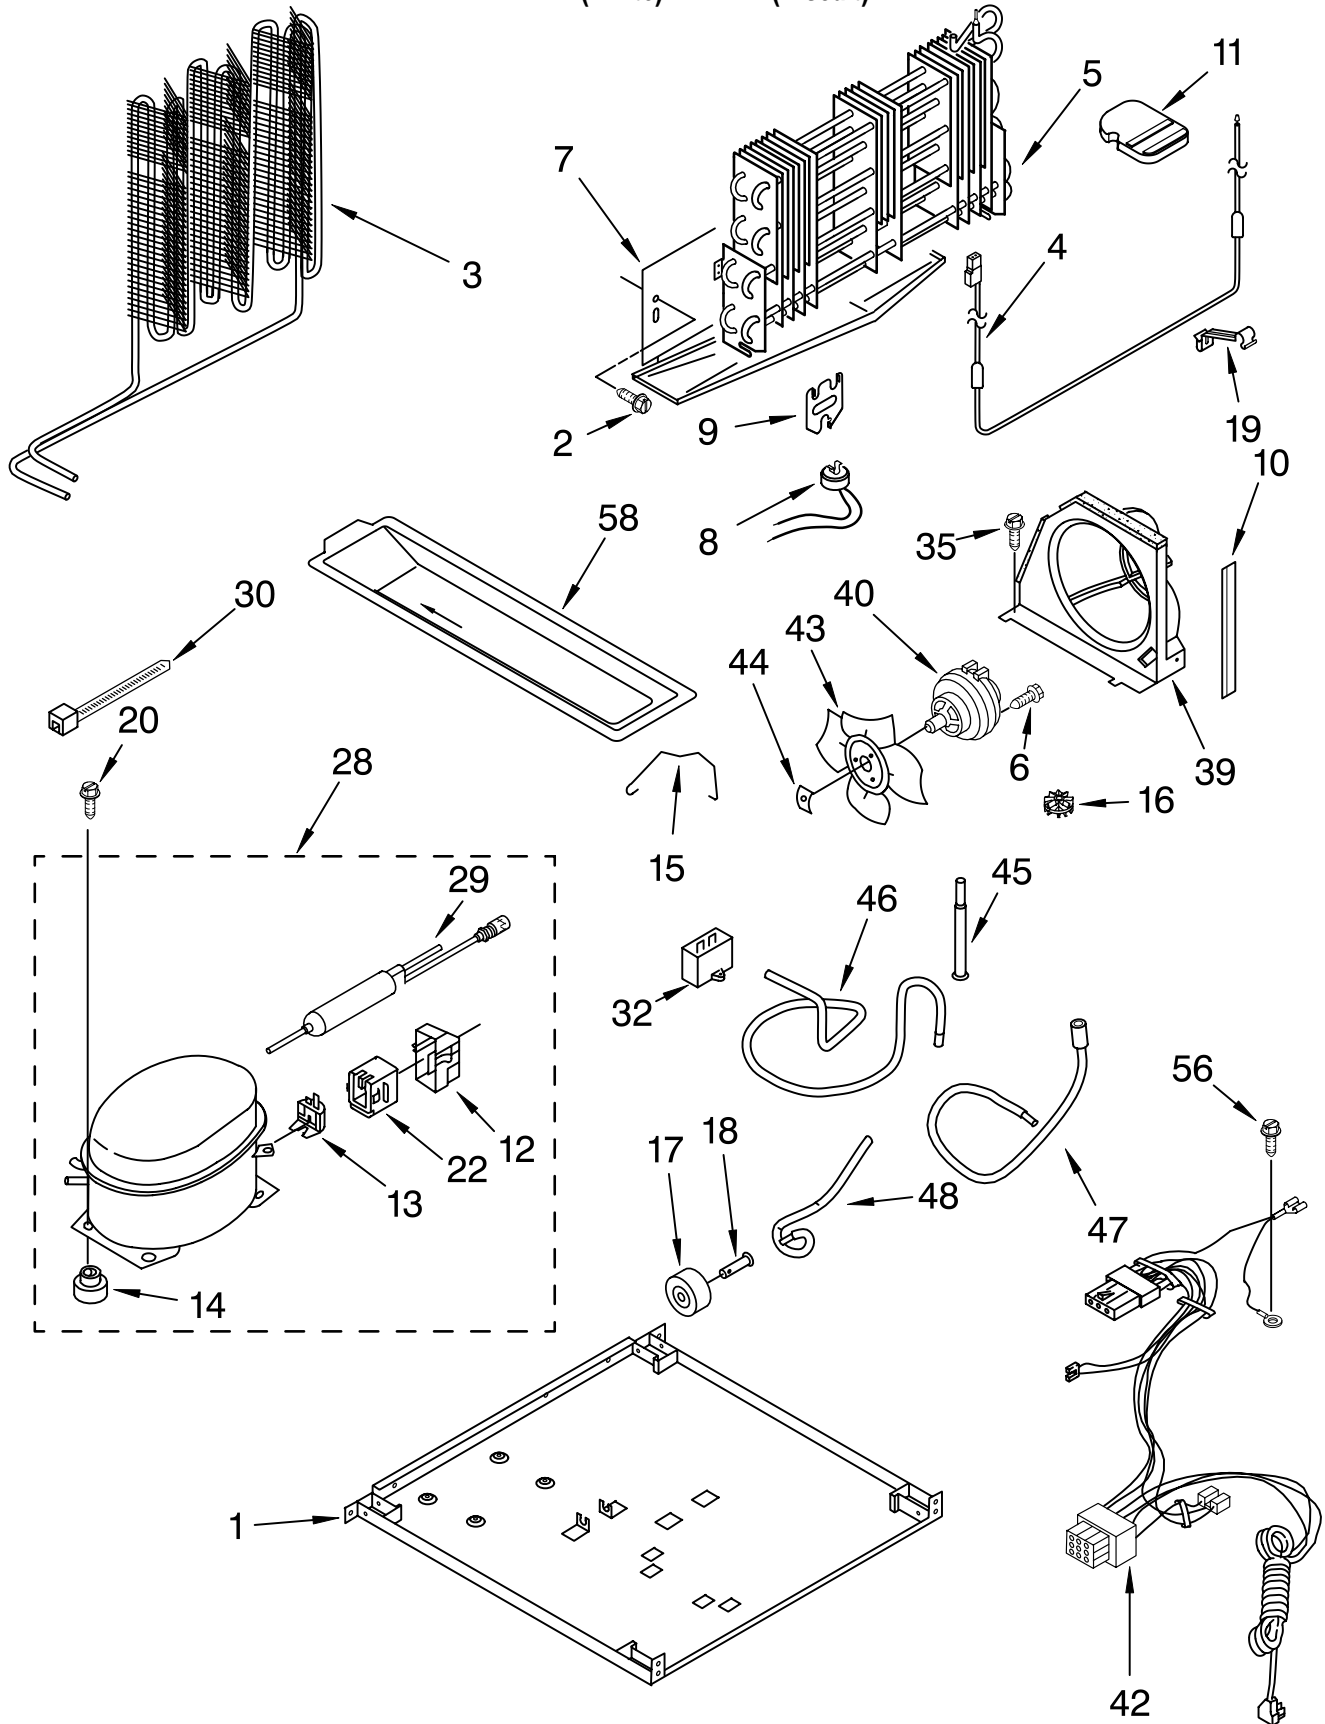

UNIT PARTS

For Models: ET8FTKXKQ02, ET8FTKXKT02
(White) (Biscuit)

FOR ORDERING INFORMATION REFER TO PARTS PRICE LIST

UNIT PARTS

For Models: ET8FTKXKQ02, ET8FTKXKT02
(White) (Biscuit)

Illus. No.	Part No.	DESCRIPTION	Illus. No.	Part No.	DESCRIPTION	Illus. No.	Part No.	DESCRIPTION
1	2205341	Plate, Unit Mounting	22	2212964	Start-Device Combination (Start Relay and Overload for Production Compressor Only)	Following Parts Not Illustrated and Optional Parts Not Included 978025 Valve, Access (1/4") 978026 Valve, Access (5/16") 978027 Valve, Access (3/8") 978028 Valve, Access (1/2") 978029 Valve, Access (5/8") 978030 Valve, Access (3/4") 876764 Valve, Access (3/16")		
2	489478	Screw						
3	2210454	Condenser						
4	2176300	Heater, Defrost						
5	2195391	Evaporator Assy.						
6	489494	Screw	28	2218965	Compressor (Includes Items 12,13,14 & 29)			
7	2172619	Drain Pan						
8	2221677	Defrost Bi-Metal						
9	2176301	Bracket, Heater	29		Drier			
10	2163780	Extension, Air Baffle		2199167	Production Service			
11	2201184	Support Block		4387019	Service			
12	4387731	Cover	30	2155774	Clamp			
13	4387938	Overload (Service Only) (Includes Relay)	32	2169373	Capacitor			
			35	3400518	Screw			
14		Grommet (4)	39	2198921	Air Baffle			
	1100826	Production	40	2188537	Motor, Condenser			
	4387558	Service	42	2187384	Wire Assembly, Unit			
15	2212998	Bale, Strap Compressor	43	2190685	Fan Blade			
			44	486692	Nut			
16	531933	Grommet	45	2212603	Tube, Transition			
17	2150304	Roller (2)	46	2205294	Tube, Discharge			
18	981126	Rivet	47	2205293	Tube, Suction			
19	2182338	Clip, Heater	48	2212848	Tube, Process			
20	489373	Screw, Compressor	56	488500	Screw			
			58	2210451	Evaporator Tray			

REFRIGERANT CHARGE

4.00 Ozs.
(R134A)

FOR ORDERING INFORMATION REFER TO PARTS PRICE LIST