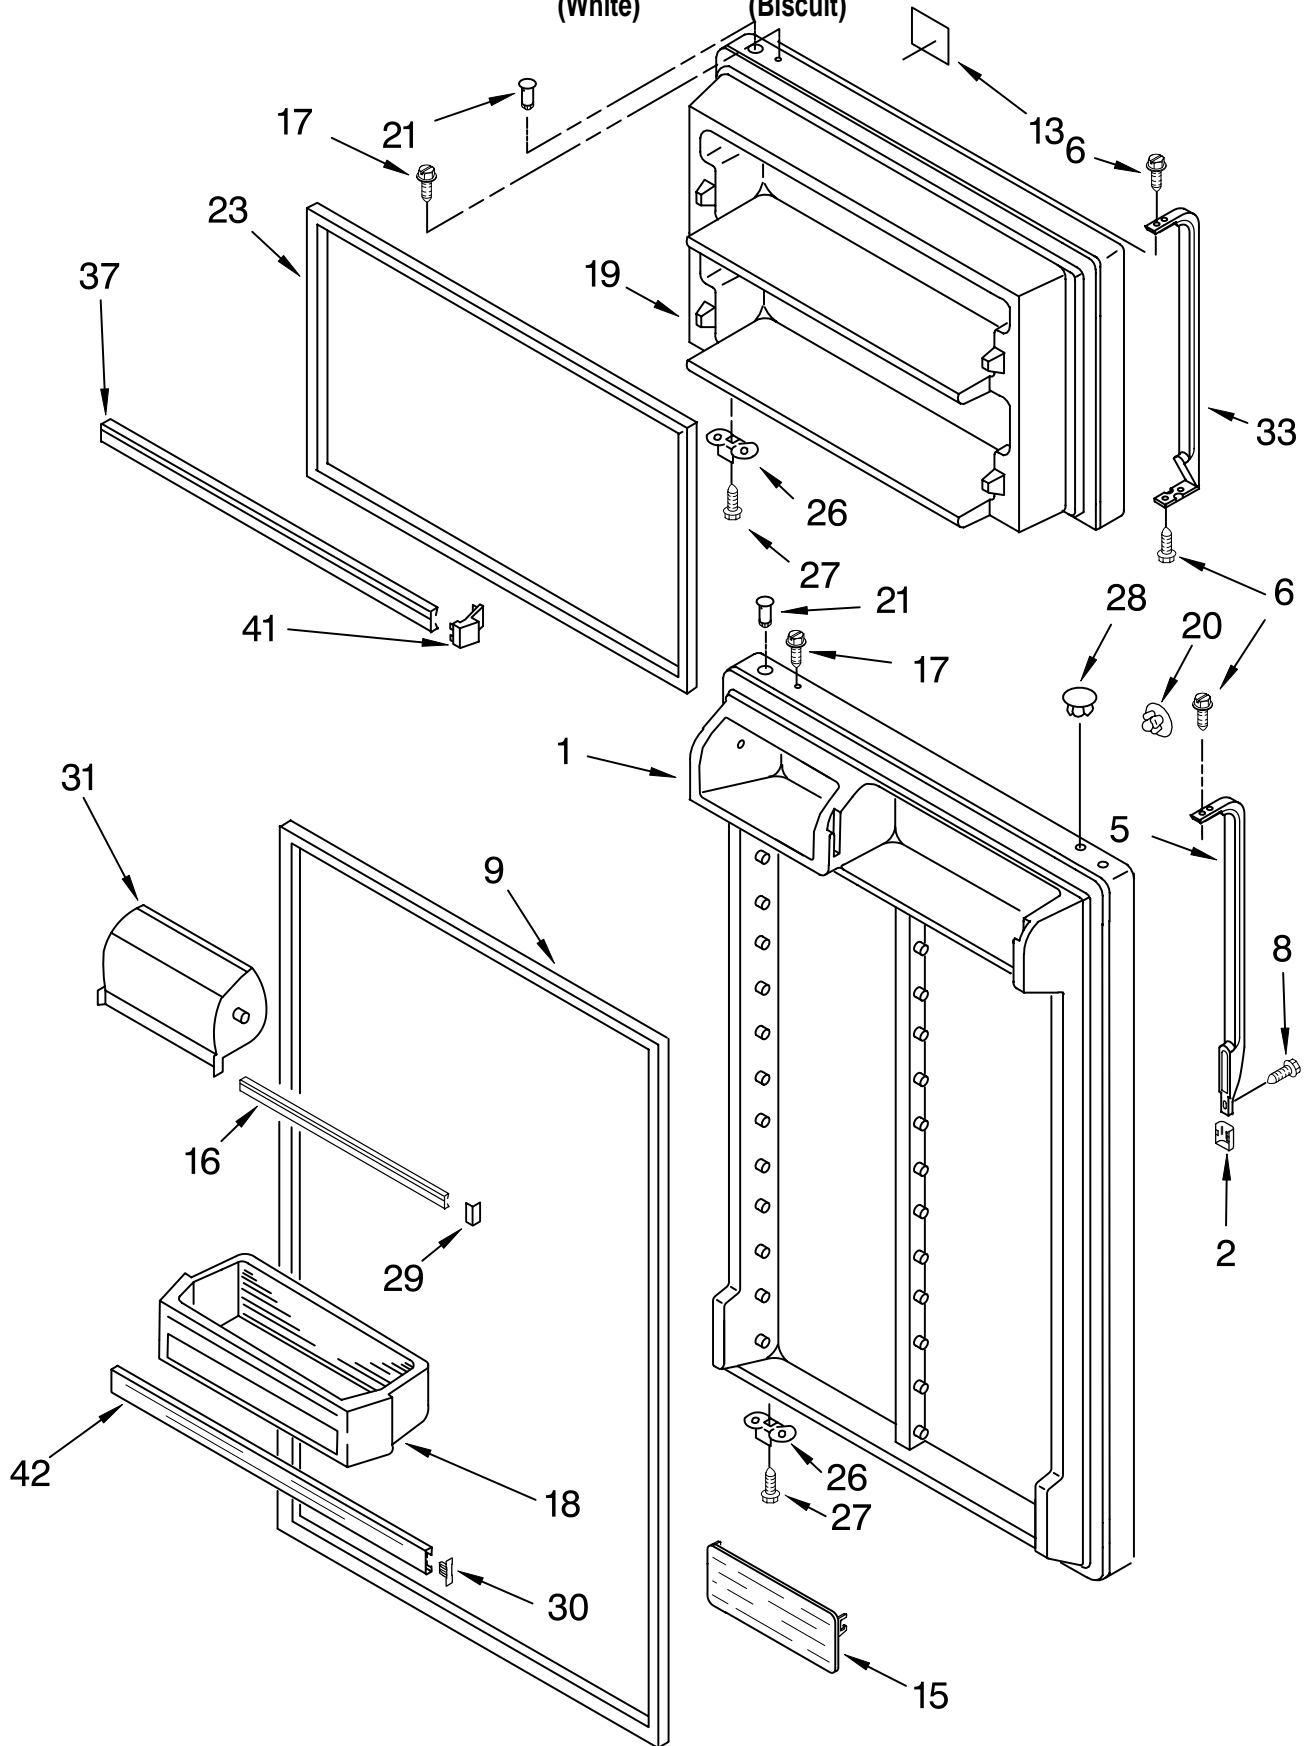

DOOR PARTS

For Models: ET8FTKXKQ02, ET8FTKXKT02
(White) (Biscuit)

FOR ORDERING INFORMATION REFER TO PARTS PRICE LIST