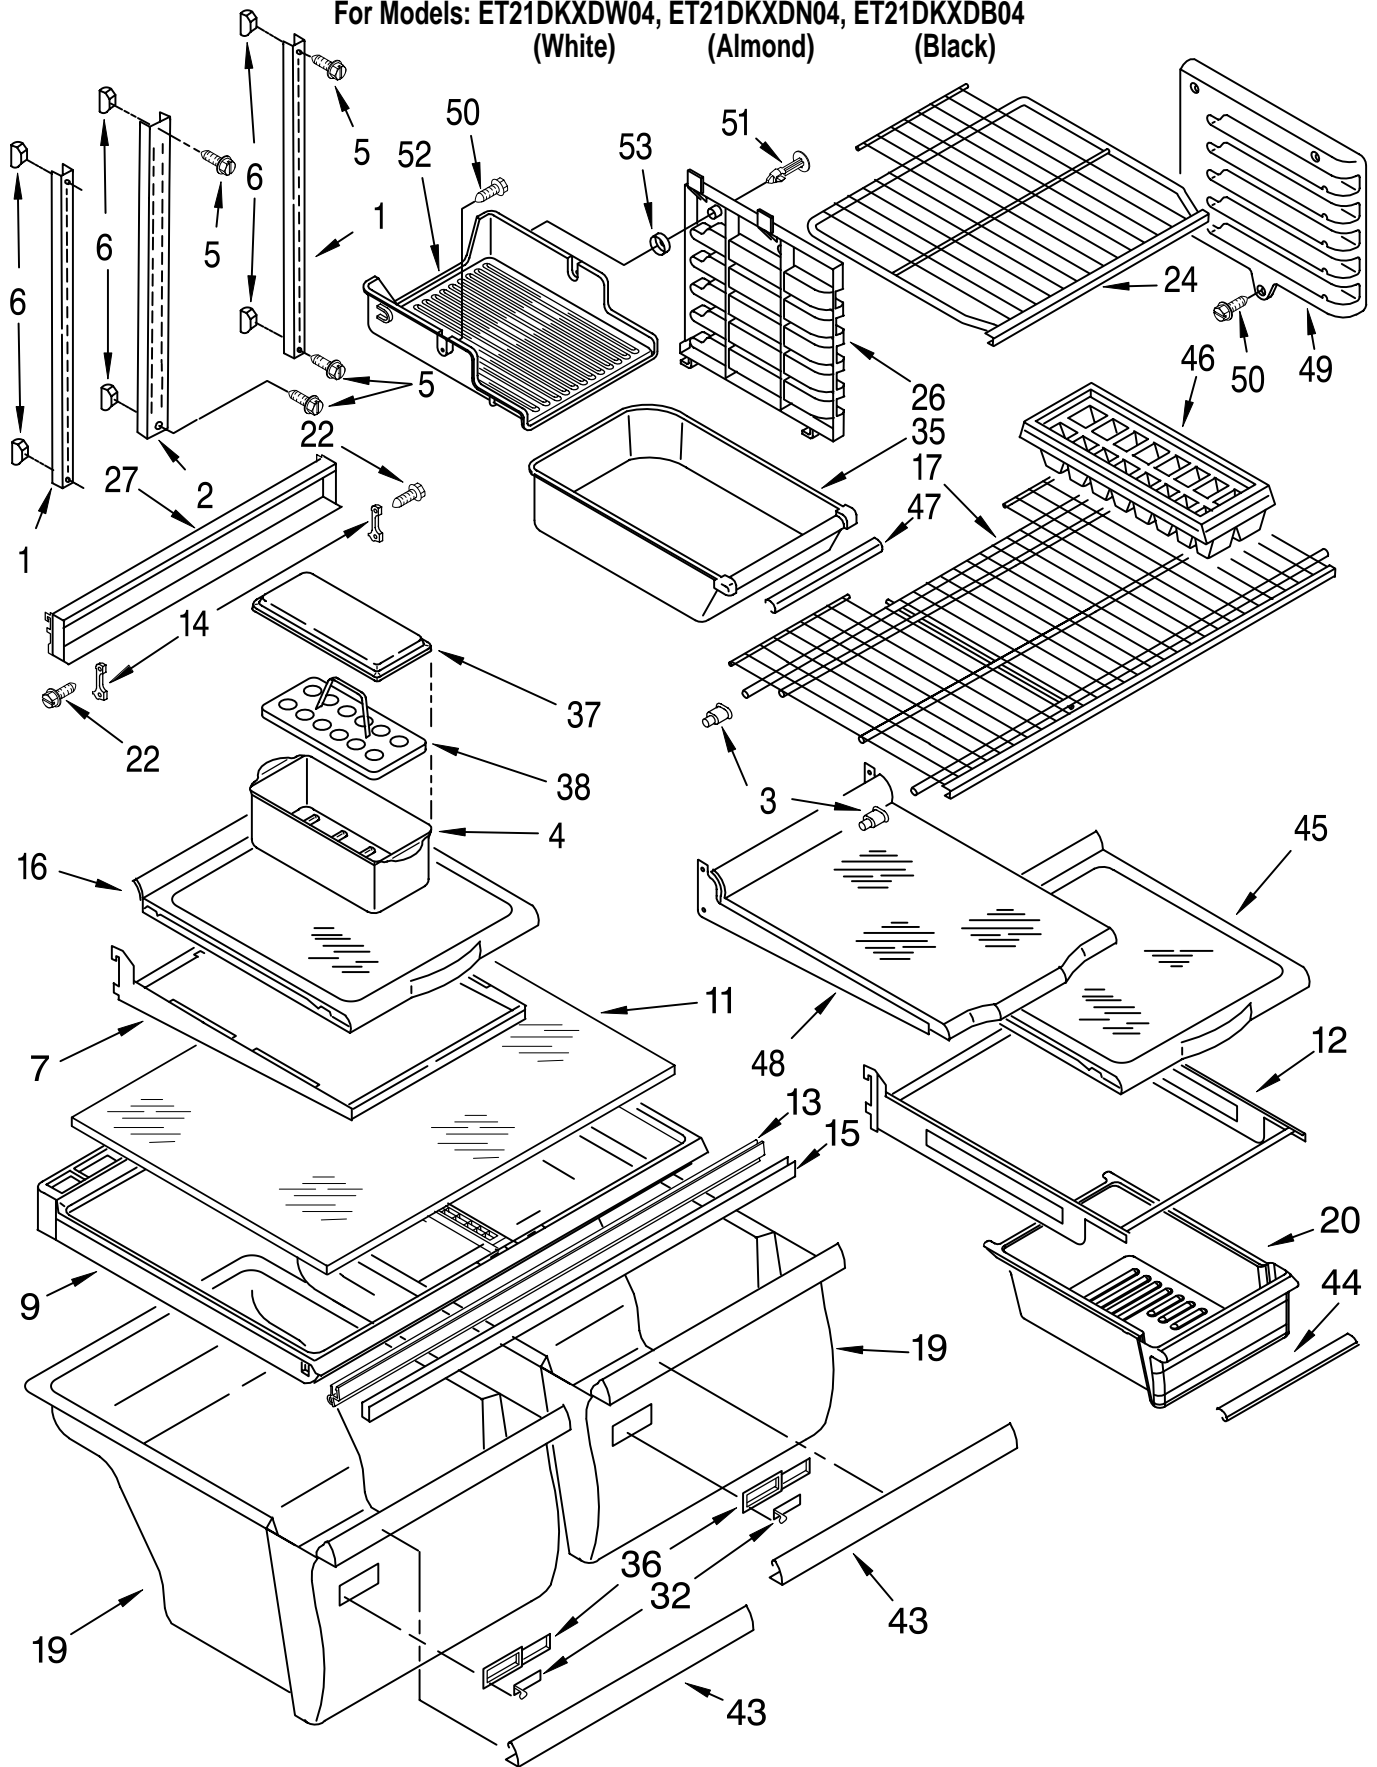

SHELF PARTS

For Models: ET21DKXDW04, ET21DKXDN04, ET21DKXDB04
(White) (Almond) (Black)

FOR ORDERING INFORMATION REFER TO PARTS PRICE LIST

SHELF PARTS

For Models: ET21DKXDW04, ET21DKXDN04, ET21DKXDB04
(White) (Almond) (Black)

Illus. No.	Part No.	DESCRIPTION
1	2172637	Shelf, Ladder (2)
2	2172638	Shelf, Ladder Center
3	2163762	Cup, Shelf Mtg.
4	2169933	Egg Bin
5	489415	Screw
6	520965	Screw Support
7	2174447	Frame Assembly, Shelf (2)
9	2176234	Crisper Cover
11	2176235	Glass, Crisper Cover
12	2179717	Frame Assembly, Meat Shelf
13	2172684	Gasket, Crisper Cover
14	2169608	Hook, Shelf
15	2163832	Crisper, Support
16	2184418	Shelf Assembly, Spillguard (2)
17	2166223	Shelf, Freezer
19	2176395	Pan, Crisper Wide
20	2176290	Pan, Meat
22	489419	Screw
24	2166112	Shelf, Freezer (Top)
26	2184459	Bracket, Shelf Mounting (L.S.)
27	2176241	Track Assembly, Shelf
32	2176222	Slide, Crisper
35	2174616	Ice Bucket
36	2176223	Body, Humidity Control
37	2169935	Cover
38	2164373	Egg Carrier
43	2190552	Trim, Crisper Pan
44	2190556	Trim, Meat Pan
45	2184420	Shelf Assembly, Spillguard
46	841180	Ice Cube Tray
47	2176360	Trim, Ice Bucket
48	2174648	Shelf Assembly, Spillguard
49	2172625	Bracket, Shelf Mounting (R.S.)
50	489438	Screw
51	2176270	Fastener
52	2172626	Shelf, Ice Tray
53	2176292	Support, Ice Tray Shelf

FOR ORDERING INFORMATION REFER TO PARTS PRICE LIST