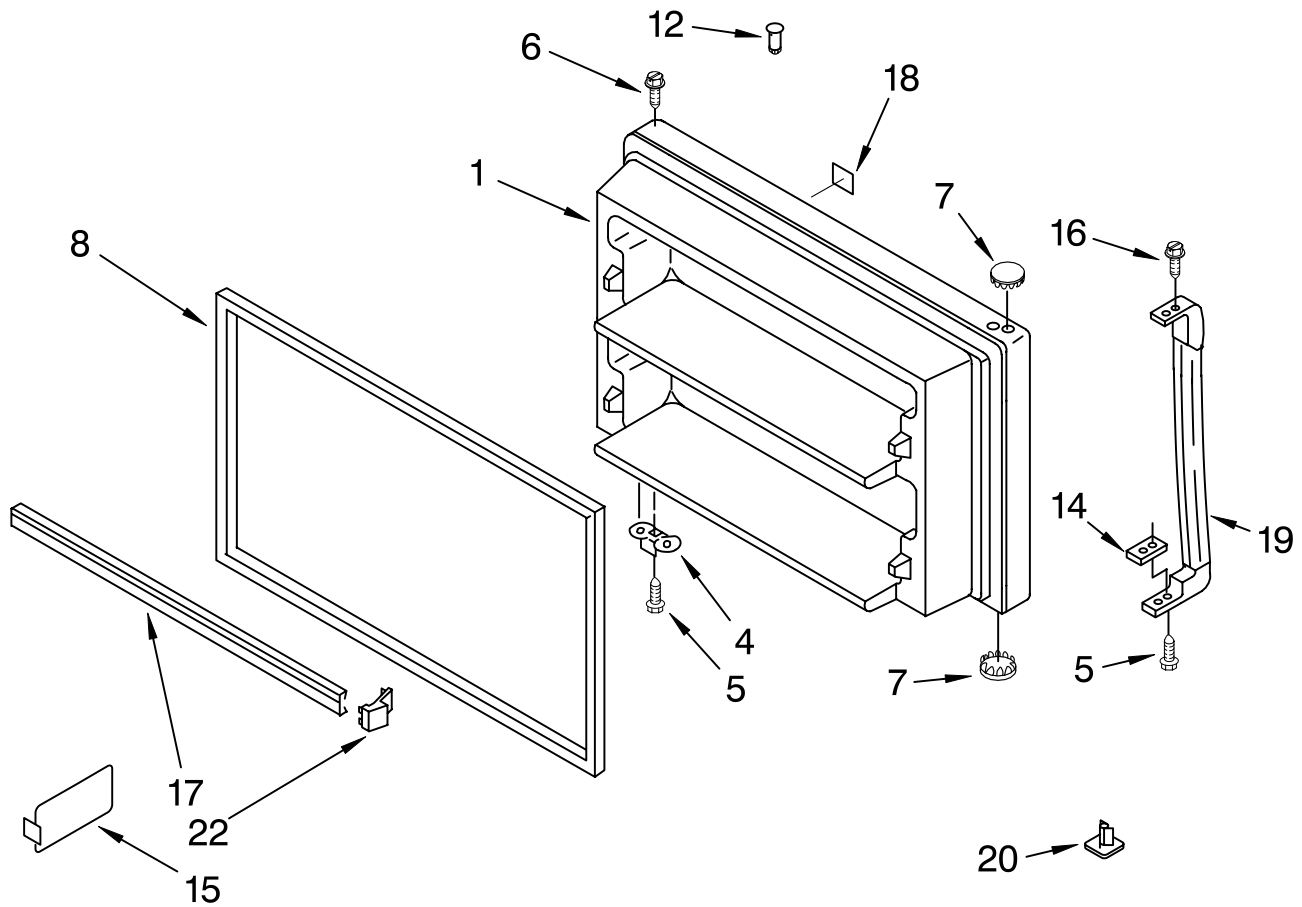

FREEZER DOOR PARTS

For Models: ET21DKXDW04, ET21DKXDN04, ET21DKXDB04
(White) (Almond) (Black)

Illus. No.	Part No.	DESCRIPTION	Illus. No.	Part No.	DESCRIPTION	Illus. No.	Part No.	DESCRIPTION
1		Freezer Door (Includes #8)	8		Door Gasket, Magnetic	19		Handle
	2182490	White		2159060	Mist Beige		2179302	White
	2184404	Almond		2177310	Black		2179303	Almond
	2184405	Black	12	2183003	Thimble		2179304	Black
4	2159367	Bracket, Door Stop	14	2151813	Shim, Handle	20		Hole Plug
5	488921	Screw	15	1123293	Divider, Door Shelf		2174433	White
6	489028	Screw, 8-15 x 1/2	16	489006	Screw		2174434	Almond
7		Hole Plug	17	2171265	Trim, Door Shelf (2)		2174435	Black
	844478	White	18		Nameplate		2156002	EndCap, Trim (4)
	989196	Almond		2180544	White			
	2160808	Black		2180545	Almond			
				2180546	Black			

FOR ORDERING INFORMATION REFER TO PARTS PRICE LIST