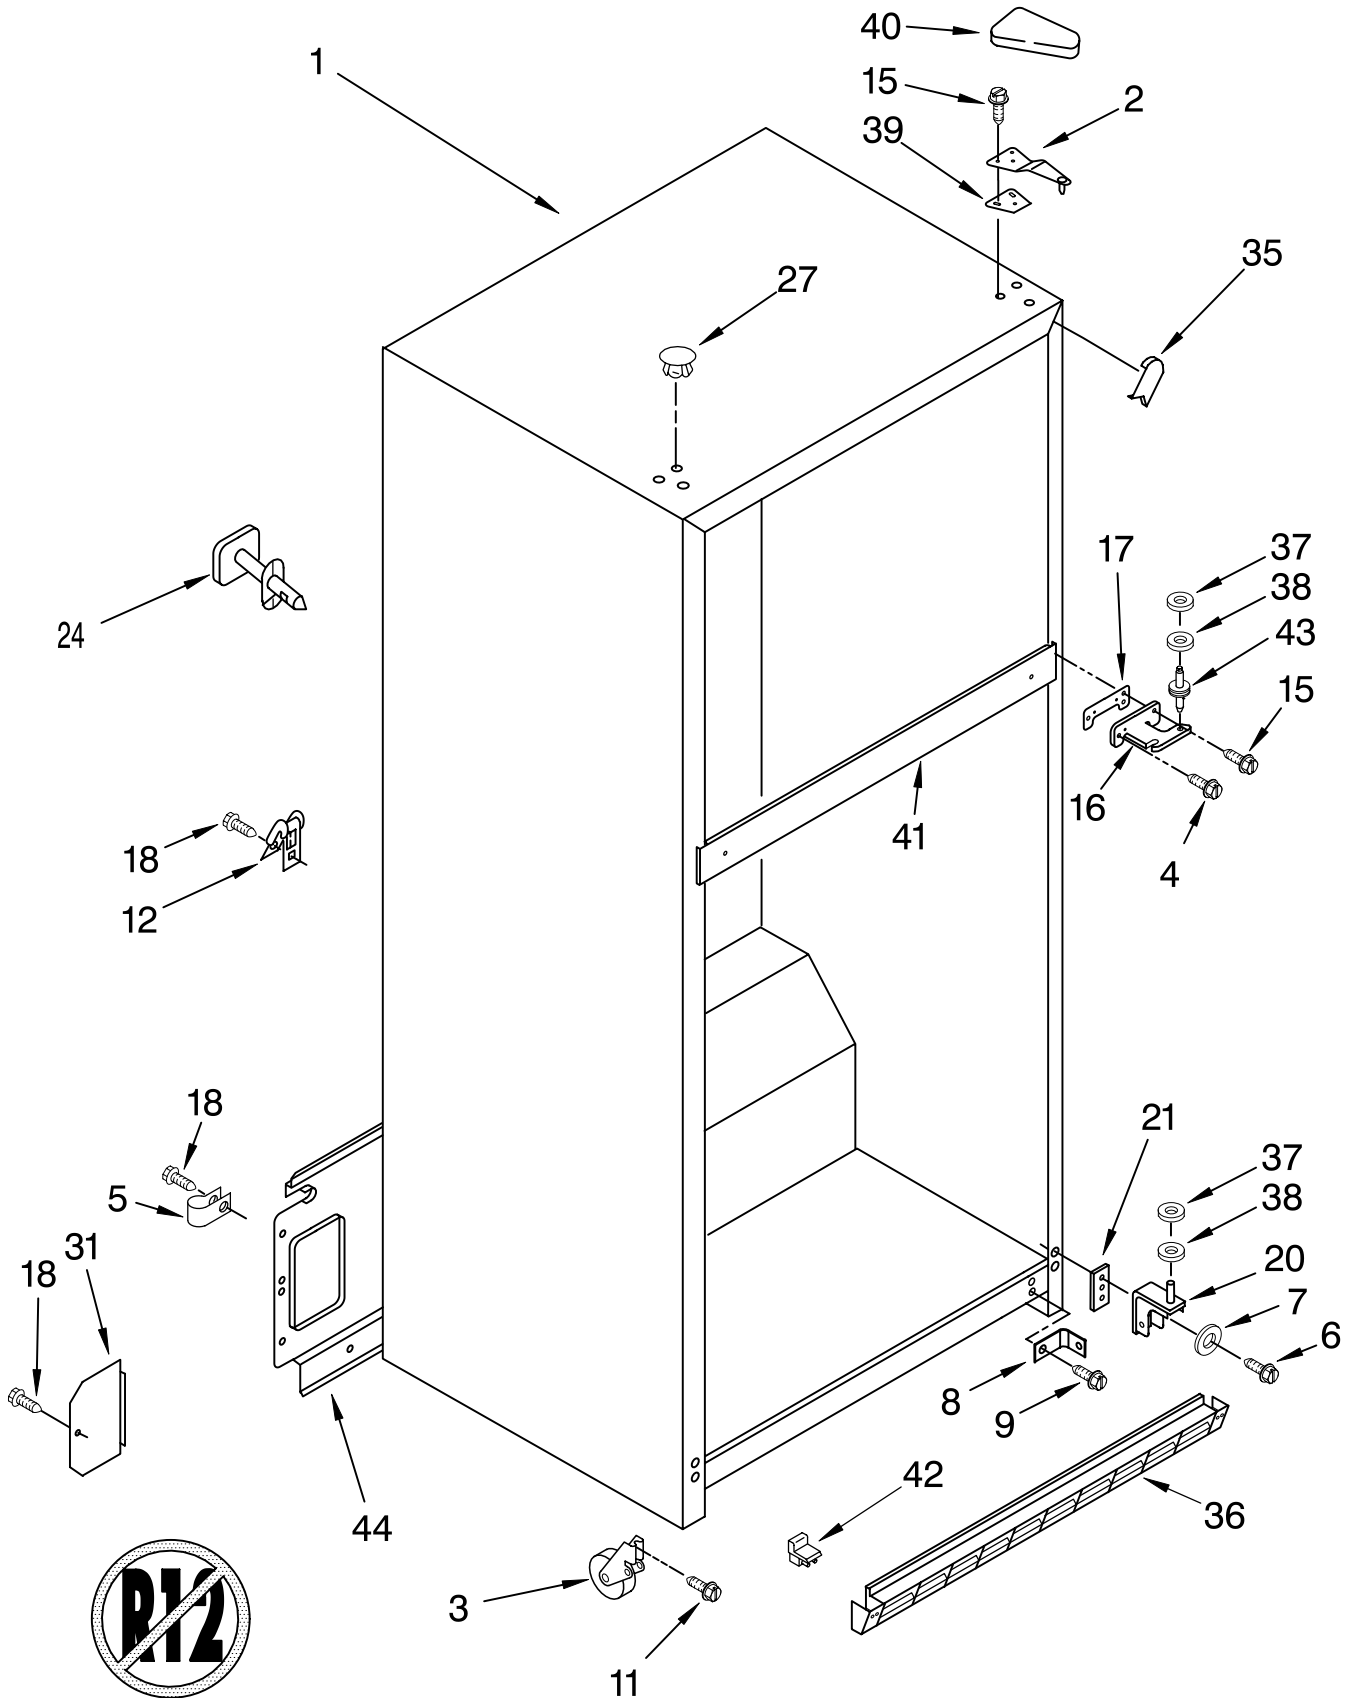

CABINET PARTS

REFRIGERATOR

For Models: ET21DKXDW04, ET21DKXDN04, ET21DKXDB04
(White) (Almond) (Black)

FOR ORDERING INFORMATION REFER TO PARTS PRICE LIST

CABINET PARTS

For Models: ET21DKXDW04, ET21DKXDN04, ET21DKXDB04
(White) (Almond) (Black)

Illus. No.	Part No.	DESCRIPTION
1		Cabinet (Not A Serviceable Part)
2	2174690	Hinge (Top)
3	2166108	Roller-Front (2)
4	489426	Screw
5	489385	Clamp, Tube (Water Supply Line)
6	489459	Screw
7	489467	Washer, Plain
8	2174899	Bracket, Bottom Hinge
9	489462	Screw
11	2174650	Screw
12	549193	Clamp-Cord
15	489423	Screw
16	2183066	Hinge, Center
17	2163757	Shim, Hinge Center
18	489463	Screw
20	2179810	Hinge Butt
21	2172745	Shim
24		Fitting, Water Tube (NOT SERVICED)
27		Hole Plug (6)
	2151652	White
	2151653	Almond
	2160802	Black
31	2166251	Cover, Valve
35		Corner Filler (2)
	2163733	White
	2166187	Almond
	2166189	Black
36		Grille
	2182432	White
	2182433	Almond
	2182434	Black
37	489341	Washer, Plain
38	487576	Washer, Nylon
39	2176201	Shim
40		Cover-Hinge
	2172613	White
	2176204	Almond
	2176206	Black
41		Rail, Center (NOT SERVICED)
42		Corner Filler, Grille
	2166156	White
	2166204	Almond
	2166205	Black
43	2183063	Pin, Hinge
44	2183159	Cover, Unit

FOR ORDERING INFORMATION REFER TO PARTS PRICE LIST