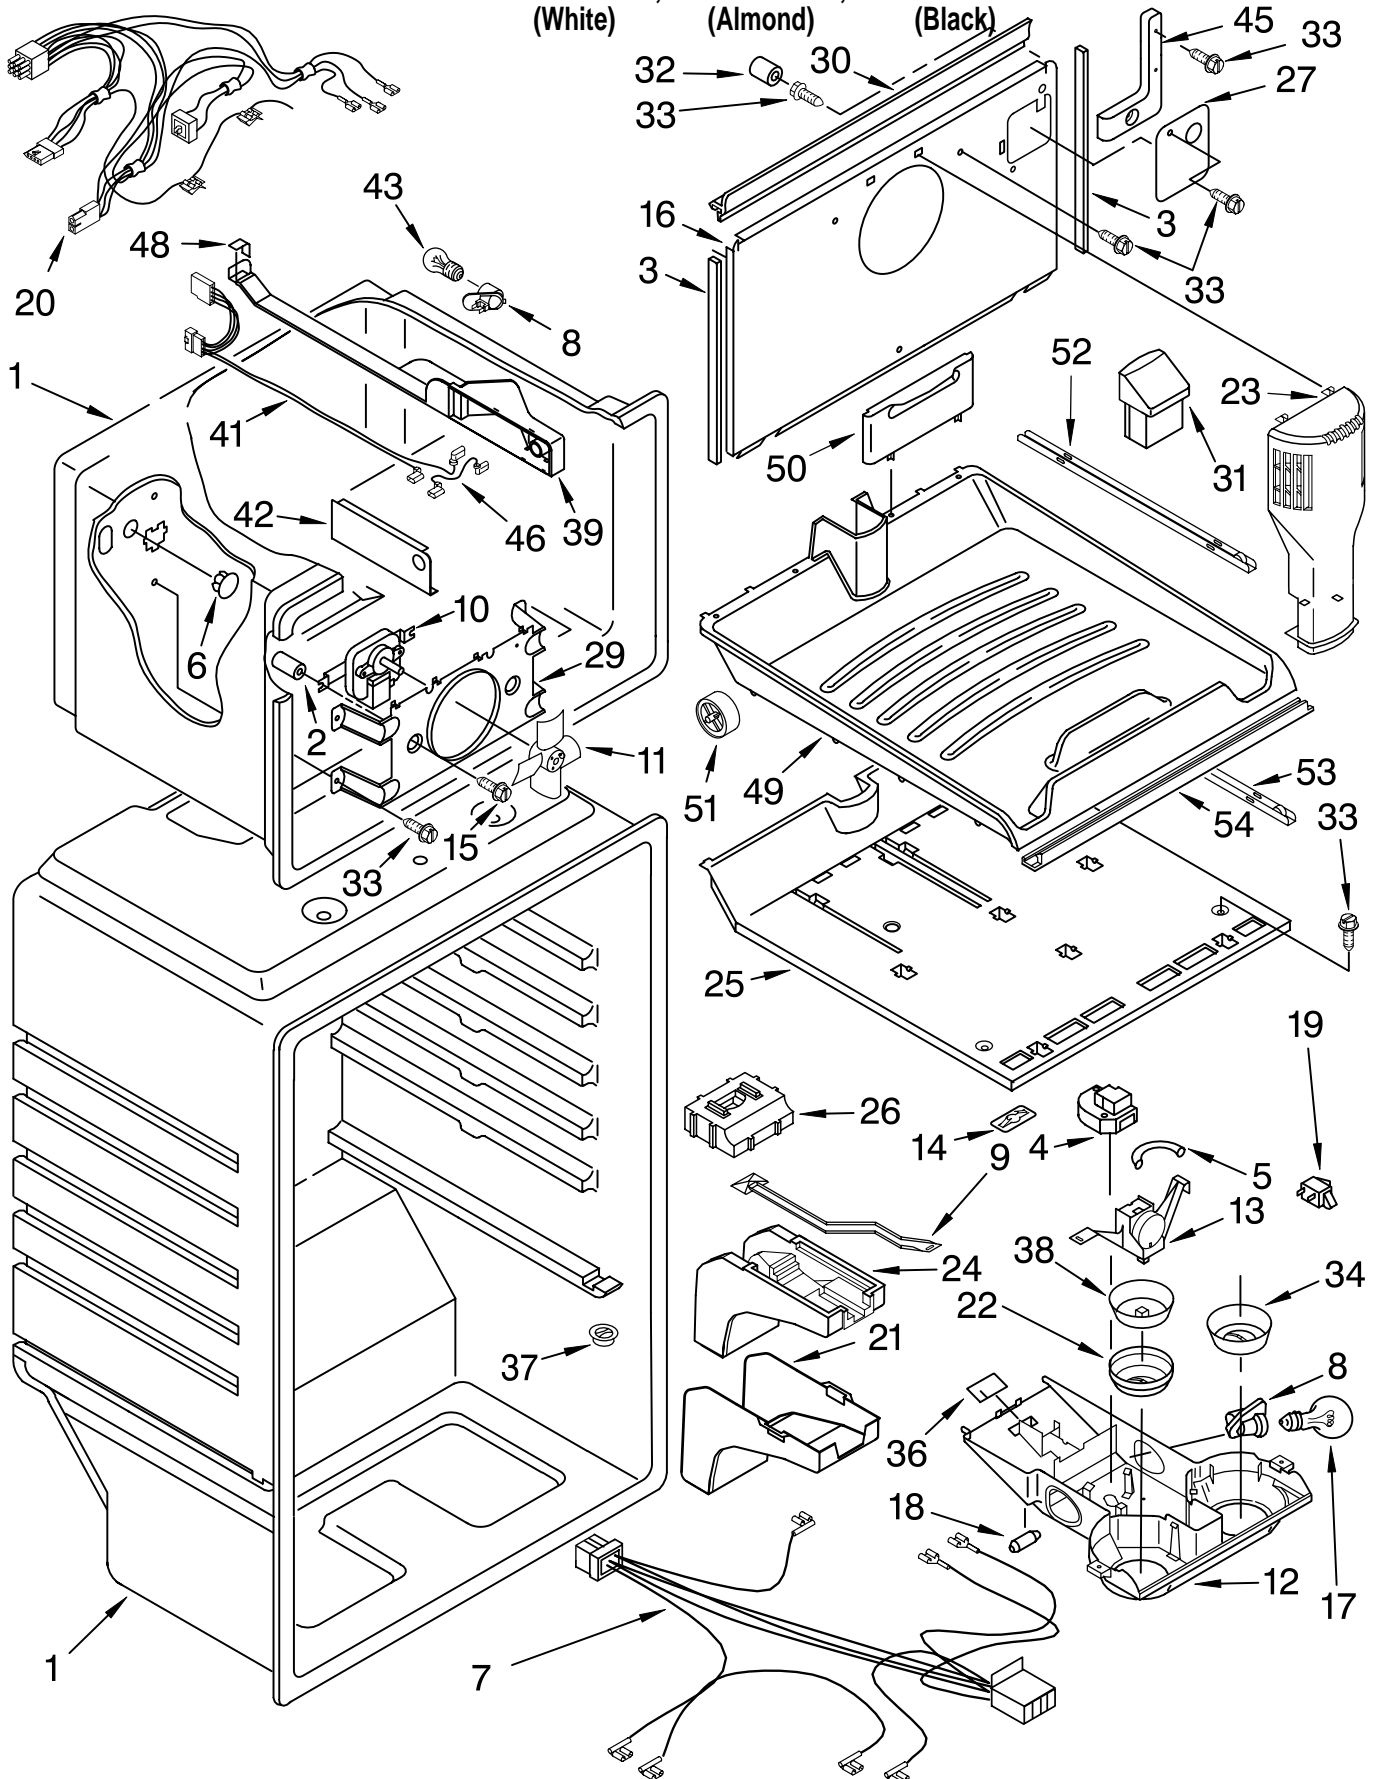

LINER PARTS

For Models: ET21DKXDW04, ET21DKXDN04, ET21DKXDB04
(White) (Almond) (Black)

FOR ORDERING INFORMATION REFER TO PARTS PRICE LIST

LINER PARTS

For Models: ET21DKXDW04, ET21DKXDN04, ET21DKXDB04
(White) (Almond) (Black)

Illus. No.	Part No.	DESCRIPTION	Illus. No.	Part No.	DESCRIPTION	Illus. No.	Part No.	DESCRIPTION
1		Liner (Not A Serviceable Part)	19	1118894	Rocker Arm Switch	38	2184574	Gear Wheel, Thermo
2	531933	Grommet (2)	20	2174610	Wire Assembly, Freezer Compartment	39	2182382	Housing Base
3	2166181	Gasket, Evaporator Cover (Side)	21	2176281	Cover, Air Diffuser	41	2193096	Wiring Harness, Freezer Light
4	2193084	Timer, Defrost	22	2184572	Knob, Thermostat	42	2182384	Electrical Shield, Freezer Light
5	549512	Thermostat Tube Barrier	23	2182340	Air Tower	43	850166	Light Bulb
6	941839	Hole Plug	24	2176280	Air Diffuser, Bottom	45	2172624	Shroud, Ice maker
7	2193074	Wire Assy. Control Box	25	2190589	Freezer Floor	46	2166274	Wiring Harness, Freezer Light
8	2162085	Socket, Light (2)	26	2179877	Air Diffuser, Top	48	2166284	Gasket, Rear
9	2179853	Damper, Air	27	2183038	Cover, Hole	49	2193051	Pullout, Freezer Floor
10	2176298	Fan Motor	29	2163827	Bracket, Fan Motor	50	2176242	Rear Fence, Pull-Out Freezer Floor
11	2163777	Fan Blade	30	2166179	Gasket, Evaporator Cover (Top)	51	2176246	Roller, Slide
12	2174672	Control Box	31	2174629	Air Return & Foil Assembly	52	2179713	Side Support, Floor Assembly
13	2193033	Thermostat Assembly (Includes Items 5, 18, & 36)	32	487996	Cap	53	2179714	Center Support, Floor Assembly
14	2176341	Clip, Defrost Timer	33	489438	Screw	54	2179721	Trim, Pullout Freezer Floor
15	489412	Screw	34	2182479	Knob, Damper			
16	2183153	Cover-Evaporator	36	2172532	Seal, Rear Thermostat			
17	946059	Light Bulb (2)	37	2171931	Valve, Release			
18	2163802	Weight, Thermal						

FOR ORDERING INFORMATION REFER TO PARTS PRICE LIST