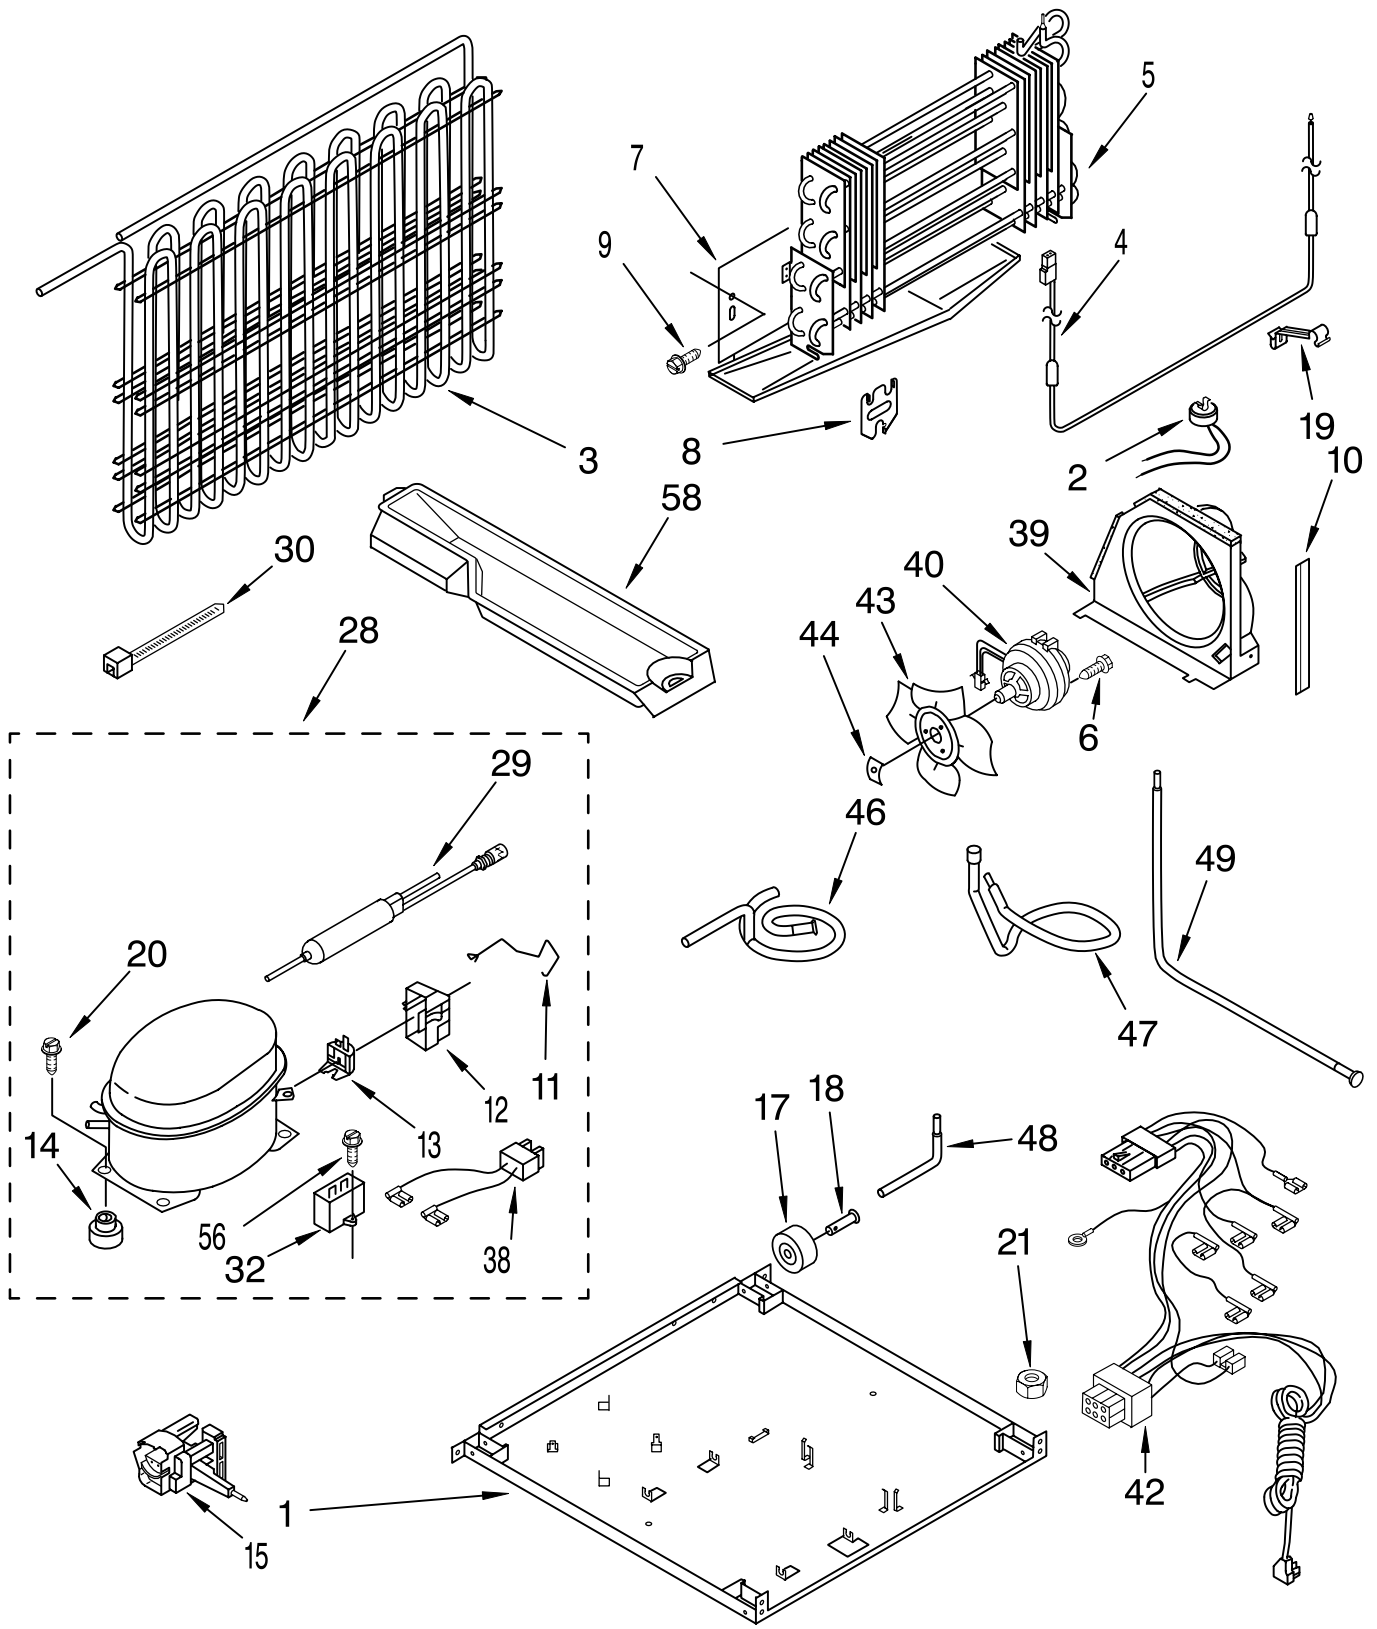

UNIT PARTS

For Models: ET21DKXDW04, ET21DKXD04, ET21DKXDB04
(White) (Almond) (Black)

FOR ORDERING INFORMATION REFER TO PARTS PRICE LIST

UNIT PARTS

For Models: ET21DKXDW04, ET21DKXDN04, ET21DKXDB04
(White) (Almond) (Black)

Illus. No.	Part No.	DESCRIPTION	Illus. No.	Part No.	DESCRIPTION	Illus. No.	Part No.	DESCRIPTION
1	2182403	Plate, Unit Mounting	21		Nut (Not Serviced)	Following Parts Not Illustrated and Optional Parts Not Included <table style="width: 100%; border: none;"> <tr> <td style="width: 150px;"></td> <td>978025</td> <td>Valve, Access (1/4")</td> </tr> <tr> <td></td> <td>978026</td> <td>Valve, Access (5/16")</td> </tr> <tr> <td></td> <td>978027</td> <td>Valve, Access (3/8")</td> </tr> <tr> <td></td> <td>978028</td> <td>Valve, Access (1/2")</td> </tr> <tr> <td></td> <td>978029</td> <td>Valve, Access (5/8")</td> </tr> <tr> <td></td> <td>978030</td> <td>Valve, Access (3/4")</td> </tr> <tr> <td></td> <td>876764</td> <td>Valve, Access (3/16")</td> </tr> <tr> <td></td> <td>482278</td> <td>Start Kit</td> </tr> </table> REFRIGERANT CHARGE <table style="width: 100%; border: none;"> <tr> <td style="width: 150px;"></td> <td style="text-align: right;">4.0 Ozs. (R134A)</td> </tr> </table>		
2	2182380	Defrost Bimetal	28	2169403	Compressor (Includes Items 11, 12, 13, 14, 21, 29, 32, 38 And 56) (Also Order 482801 Installation Kit & 876765 Tube Kit)			
3	2179882	Condenser	29	2174865	Drier			
4	2166124	Heater, Defrost	30	2155774	Clamp			
5	2166209	Evaporator Assy.	32		Capacitor (Production Comp.)			
6	489414	Screw		2169373	(Service Comp.)			
7	2172620	Drain Pan	38	1127675	Wire Assembly			
8	2176301	Bracket, Heater	39	2182395	Air Baffle			
9	489242	Screw	40	2176336	Motor, Condenser			
10	2163780	Extension, Air Baffle	42	2184587	Wire Assy. Unit			
11	2169464	Clamp (Production Only)	43	851732	Fan Blade			
12	2162358	Cover (Service Only)	44	486692	Nut			
13		Overload (Production)	46	2184451	Tube, Discharge			
	2169407	(Service)	47	2182475	Tube, Suction			
	2154760	Grommet (4)	48	2154109	Tube, Process			
14		(Production)	49	2174670	Tube, Condenser To Heat Loop			
	2183042	(Service)	56	487240	Screw			
15	2169337	Module	58	2176276	Evap. Tray			
17	2163782	Roller (2)						
18	2179826	Rivet						
19	2182338	Clip, Heater						
20	489473	Screw						

FOR ORDERING INFORMATION REFER TO PARTS PRICE LIST