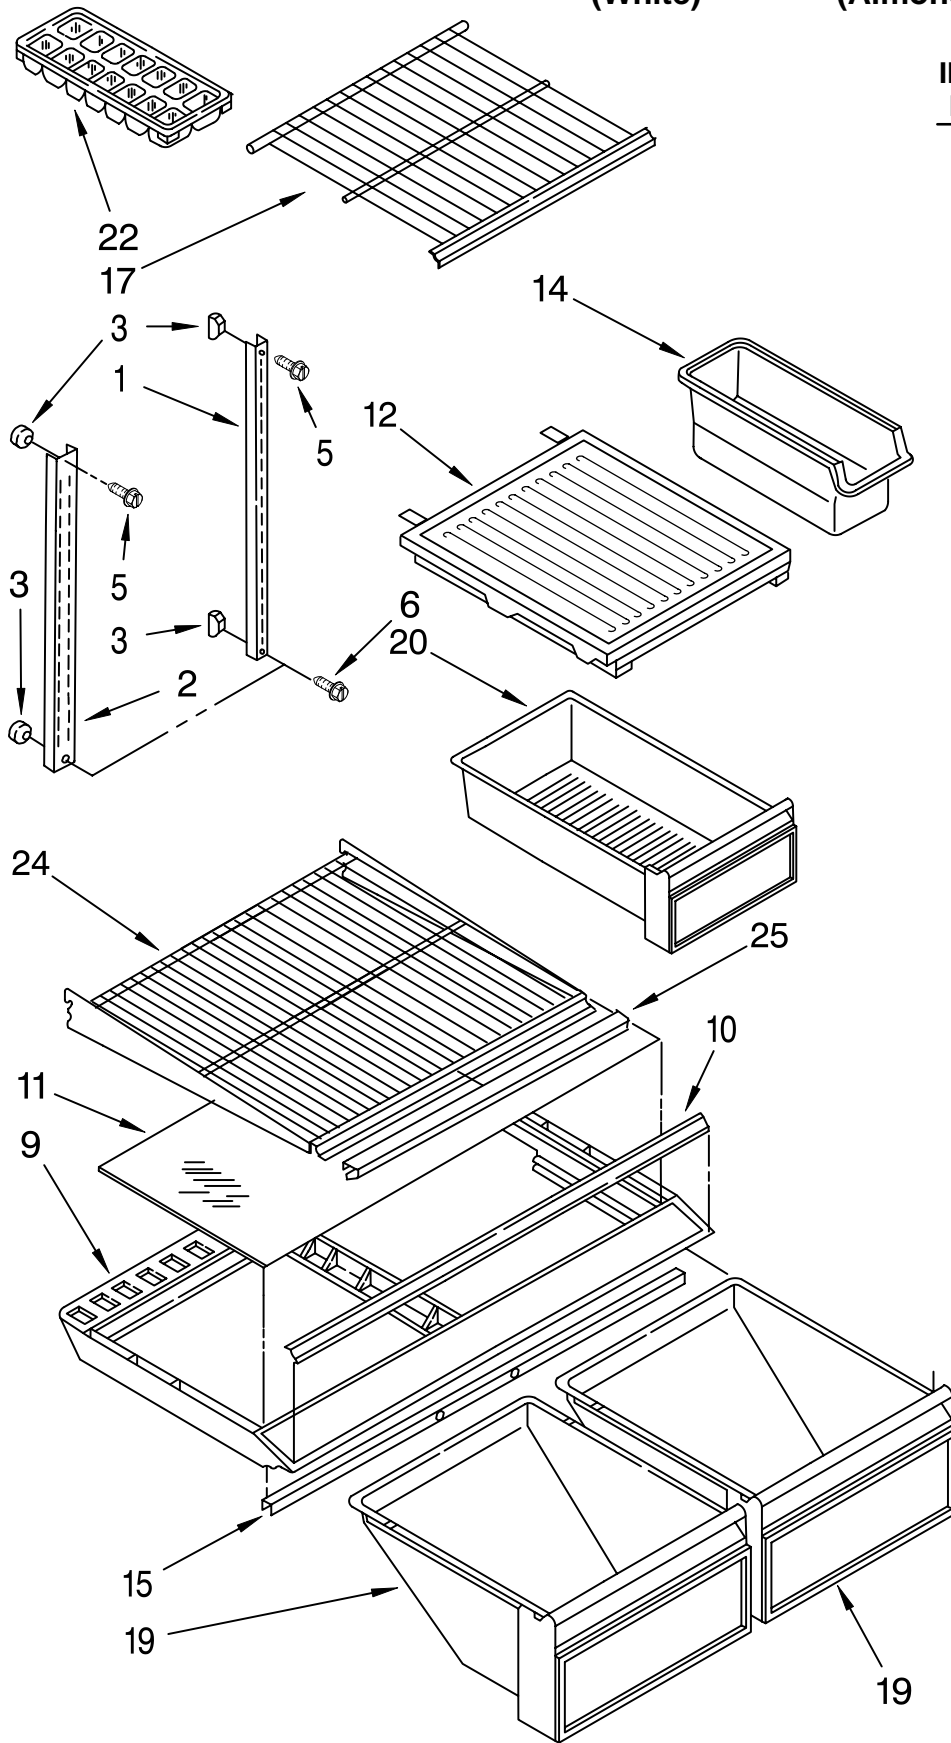

# LINER PARTS

For Models: ET20NKXAW01, ET20NKXAN01  
(White) (Almond)

Illus. No.	Part No.	DESCRIPTION
1		Liner (Not A Serviceable Part)
2	1127626	Wiring, Fan Motor
4	941839	Hole Plug (3)
5	1106612	Stud (2)
10	946358	Saddle Stud L.S.
	946357	Saddle Stud
	946356	Stud, Front

Illus. No.	Part No.	DESCRIPTION
12	946355	Support, Stud (4)
13	2157411	Cover, Air Duct
15	489242	Screw
16	2154977	Motor, Fan
17	1127752	Blade, Fan
18	487887	Screw, 3-48 x 1/4 (2)

Illus. No.	Part No.	DESCRIPTION
19	531933	Grommet (2)
21	489168	Screw
23	2160644	Scroll, Fan
24	2157426	Evaporator Cover
25	489196	Screw
26	1129070	Hole Cover, Evaporator
27	1103725	Hole Plug

# SHELF PARTS

For Models: ET20NKXAW01, ET20NKXAN01  
(White) (Almond)

Illus. No.	Part No.	DESCRIPTION
1	1114466	Shelf, Ladder (2)
2	1114465	Shelf, Ladder Center
3	520965	Screw, Support (4)
5	489345	Screw, 8-32 x 1-1/4 (3)
6	488163	Screw, 8 x 1-1/4 (3)
9	2148159	Crisper Cover
10	1105649	Trim, Crisper Cover
11	1106929	Glass, Crisper Cover
12	944739	Cover, Meat Pan
14	2148079	Container
15	1106613	Crisper, Support
17	1106615	Shelf, Freezer
19	2148160	Pan, Crisper
20	1124976	Pan, Meat
22	841180	Ice Tray
24	2162582	Shelf, Full Length Cantilever
25	1114436	Trim, Shelf