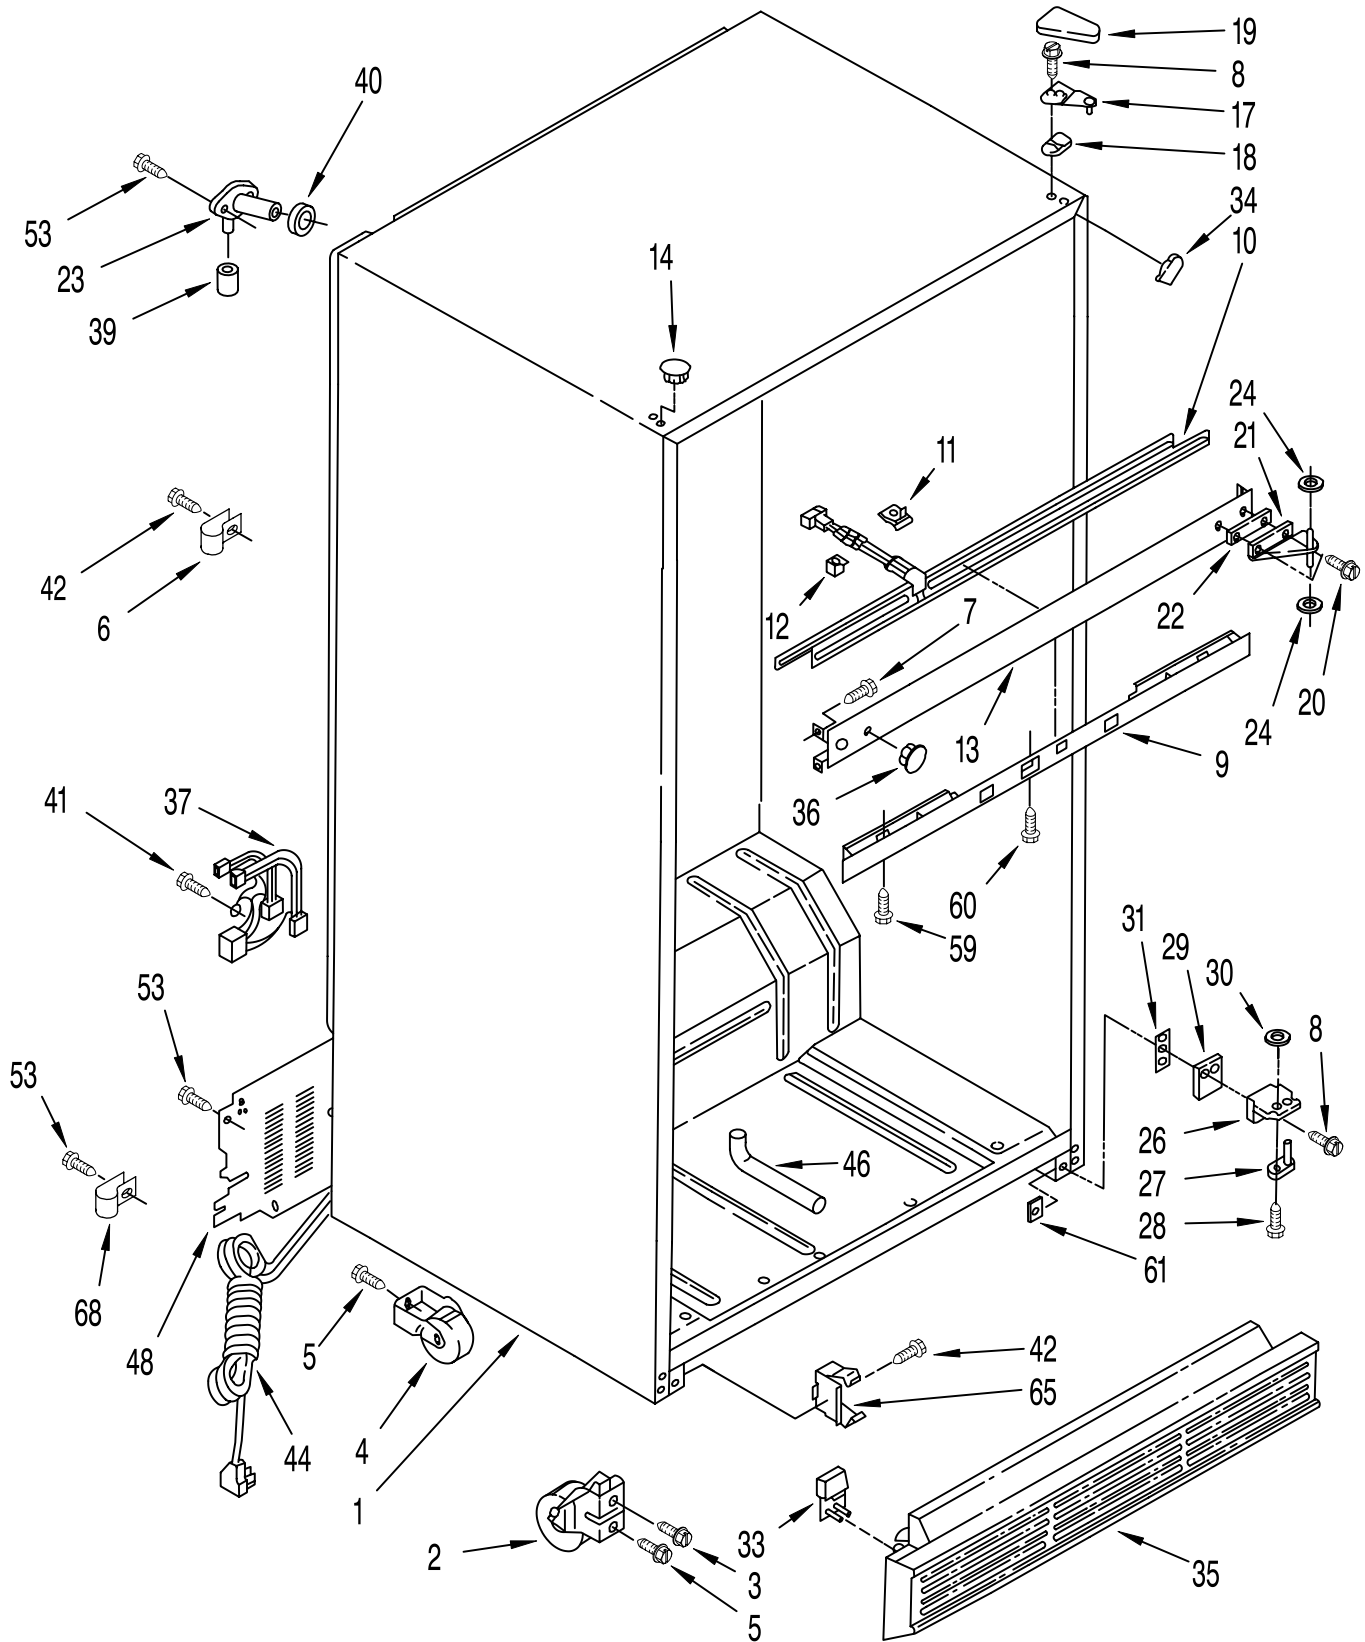

CABINET PARTS

For Models: ET20NKXAW01, ET20NKXAN01
(White) (Almond)

REFRIGERATOR

FOR ORDERING INFORMATION REFER TO PARTS PRICE LIST

CABINET PARTS

For Models: ET20NKXAW01, ET20NKXAN01
(White) (Almond)

Illus. No.	Part No.	DESCRIPTION	Illus. No.	Part No.	DESCRIPTION	Illus. No.	Part No.	DESCRIPTION
1		Cabinet (Not A Serviceable Part)	18	2157269	Shim, Hinge Top	35	1129001	Grille
2	2152011	Roller, Front	19		Hinge Cover	36		Hole Plug (5)
3	489393	Screw, 5/16-24 x 1-1/4		2160403	White		1129062	White
4	981122	Roller, Rear (2)		2160404	Almond		1129063	Almond
5	488454	Screw, 1/4-28 x 1/2 (6)	20	489105	Screw	37	2153994	Wiring Assembly, Intermediate
6	489385	Clamp, Tube	21	2147335	Hinge, Center			
7	489337	Screw (10)	22	836155	Shim, Hinge Center	39	487996	Cap
8	489367	Screw	23	2154070	Fitting-Water Tube	40	1106508	Gasket
9	2148533	Control, Front Cover	24	487802	Washer, 11/64	41	489242	Screw, 8 x 1/2
10	2157307	Heater, Mullion	26	1123378	Hinge Butt, Bottom	42	489242	Screw
11	1129018	Clip, Center Rail (4)	27	654366	Hinge Pin, Bottom	44	937360	Cord, Service
12	2149077	Spacer (3)	28	488714	Screw, 10-32 x 5/16	46	2154119	Tube, Drain Extension
13		Center Rail	29	1123379	Shim, Bottom	48	2160490	Cover, Unit
	1122566	White	30	489200	Washer, 7/32	53	489084	Screw
	1122569	Almond	31	1121117	Spacer	59	488725	Screw,
14		Hole Plug	33	1118078	Corner Filler, Grille	60	489174	Screw (2)
	2151652	White	34		Filler, Wrap	61	2147310	Tap-Plate, Bottom Hinge
	2151653	Almond			Corner	65	2155013	Clip, Grille
17	2157593	Hinge, Top		1118058	White	68	549193	Clamp
				1118059	Almond			

FOR ORDERING INFORMATION REFER TO PARTS PRICE LIST