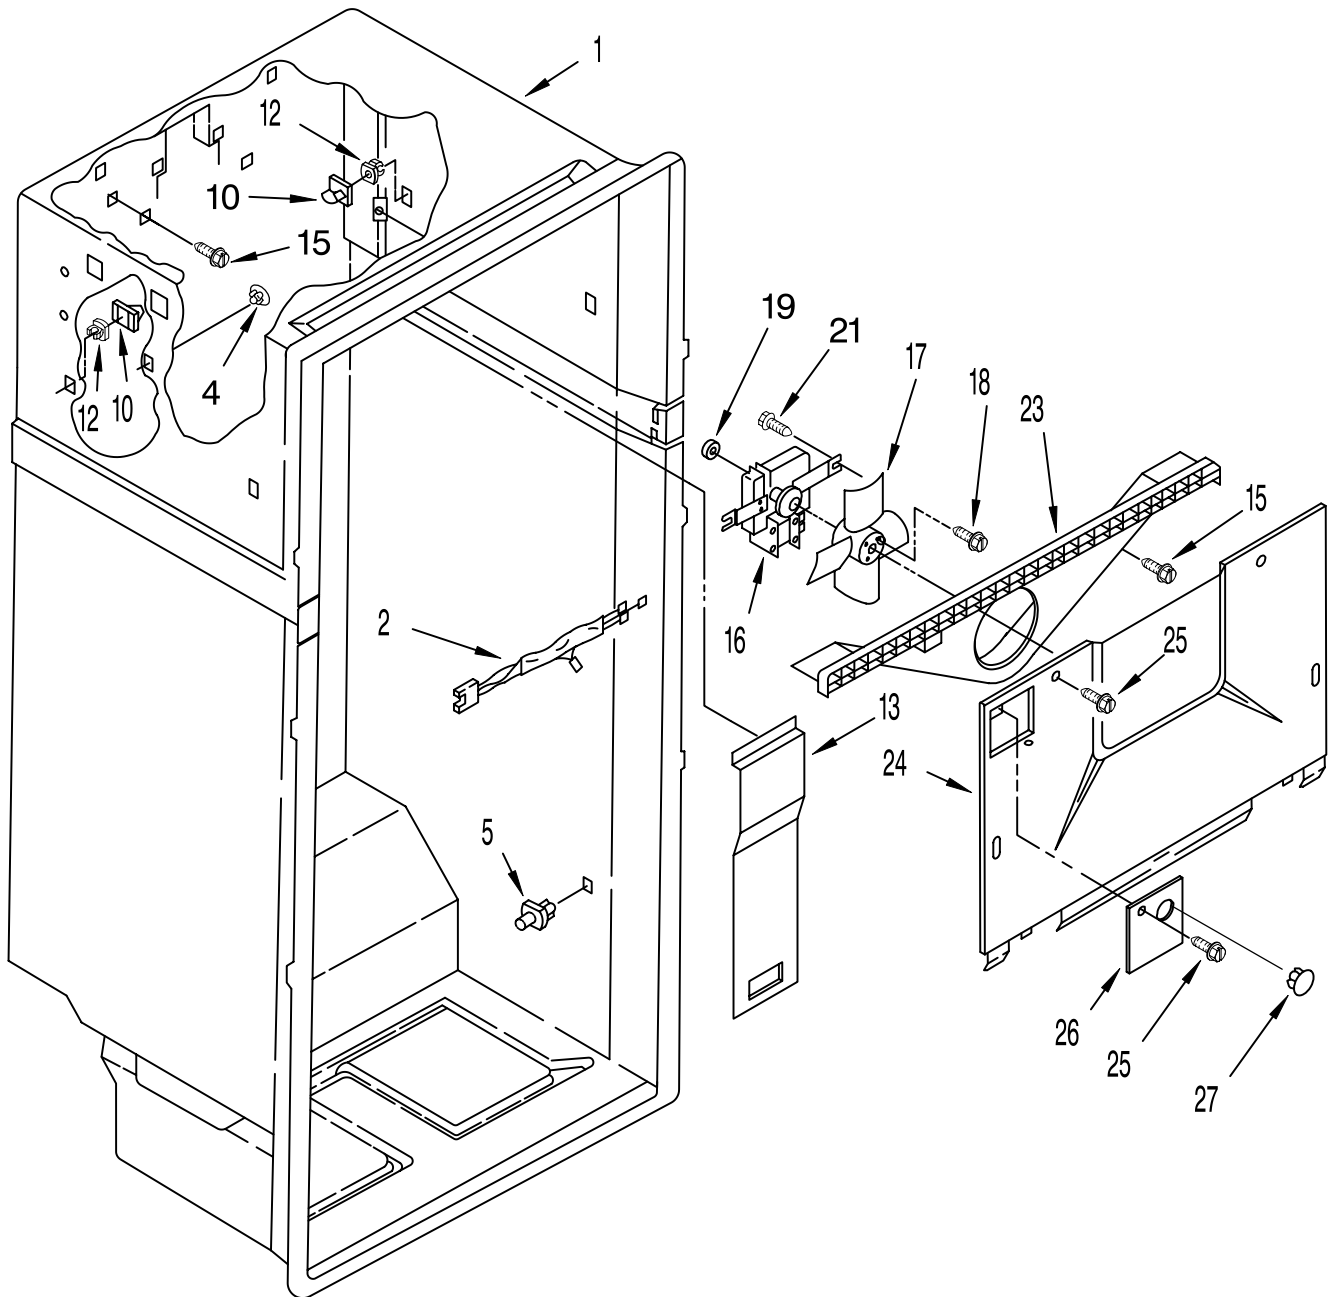

# CABINET PARTS

For Models: ET20NKXAW01, ET20NKXAN01  
(White) (Almond)

Illus. No.	Part No.	DESCRIPTION	Illus. No.	Part No.	DESCRIPTION	Illus. No.	Part No.	DESCRIPTION
1		Cabinet (Not A Serviceable Part)	18	2157269	Shim, Hinge Top	35	1129001	Grille
2	2152011	Roller, Front	19		Hinge Cover	36		Hole Plug (5)
3	489393	Screw, 5/16-24 x 1-1/4		2160403	White		1129062	White
4	981122	Roller, Rear (2)		2160404	Almond		1129063	Almond
5	488454	Screw, 1/4-28 x 1/2 (6)	20	489105	Screw	37	2153994	Wiring Assembly, Intermediate
6	489385	Clamp, Tube	21	2147335	Hinge, Center			
7	489337	Screw (10)	22	836155	Shim, Hinge Center	39	487996	Cap
8	489367	Screw	23	2154070	Fitting-Water Tube	40	1106508	Gasket
9	2148533	Control, Front Cover	24	487802	Washer, 11/64	41	489242	Screw, 8 x 1/2
10	2157307	Heater, Mullion	26	1123378	Hinge Butt, Bottom	42	489242	Screw
11	1129018	Clip, Center Rail (4)	27	654366	Hinge Pin, Bottom	44	937360	Cord, Service
12	2149077	Spacer (3)	28	488714	Screw, 10-32 x 5/16	46	2154119	Tube, Drain Extension
13		Center Rail	29	1123379	Shim, Bottom	48	2160490	Cover, Unit
	1122566	White	30	489200	Washer, 7/32	53	489084	Screw
	1122569	Almond	31	1121117	Spacer	59	488725	Screw,
14		Hole Plug	33	1118078	Corner Filler, Grille	60	489174	Screw (2)
	2151652	White	34		Filler, Wrap	61	2147310	Tap-Plate, Bottom Hinge
	2151653	Almond			Corner	65	2155013	Clip, Grille
17	2157593	Hinge, Top		1118058	White	68	549193	Clamp
				1118059	Almond			

# LINER PARTS

For Models: ET20NKXAW01, ET20NKXAN01  
(White) (Almond)

Illus. No.	Part No.	DESCRIPTION
1		Liner (Not A Serviceable Part)
2	1127626	Wiring, Fan Motor
4	941839	Hole Plug (3)
5	1106612	Stud (2)
10	946358	Saddle Stud L.S.
	946357	Saddle Stud
	946356	Stud, Front