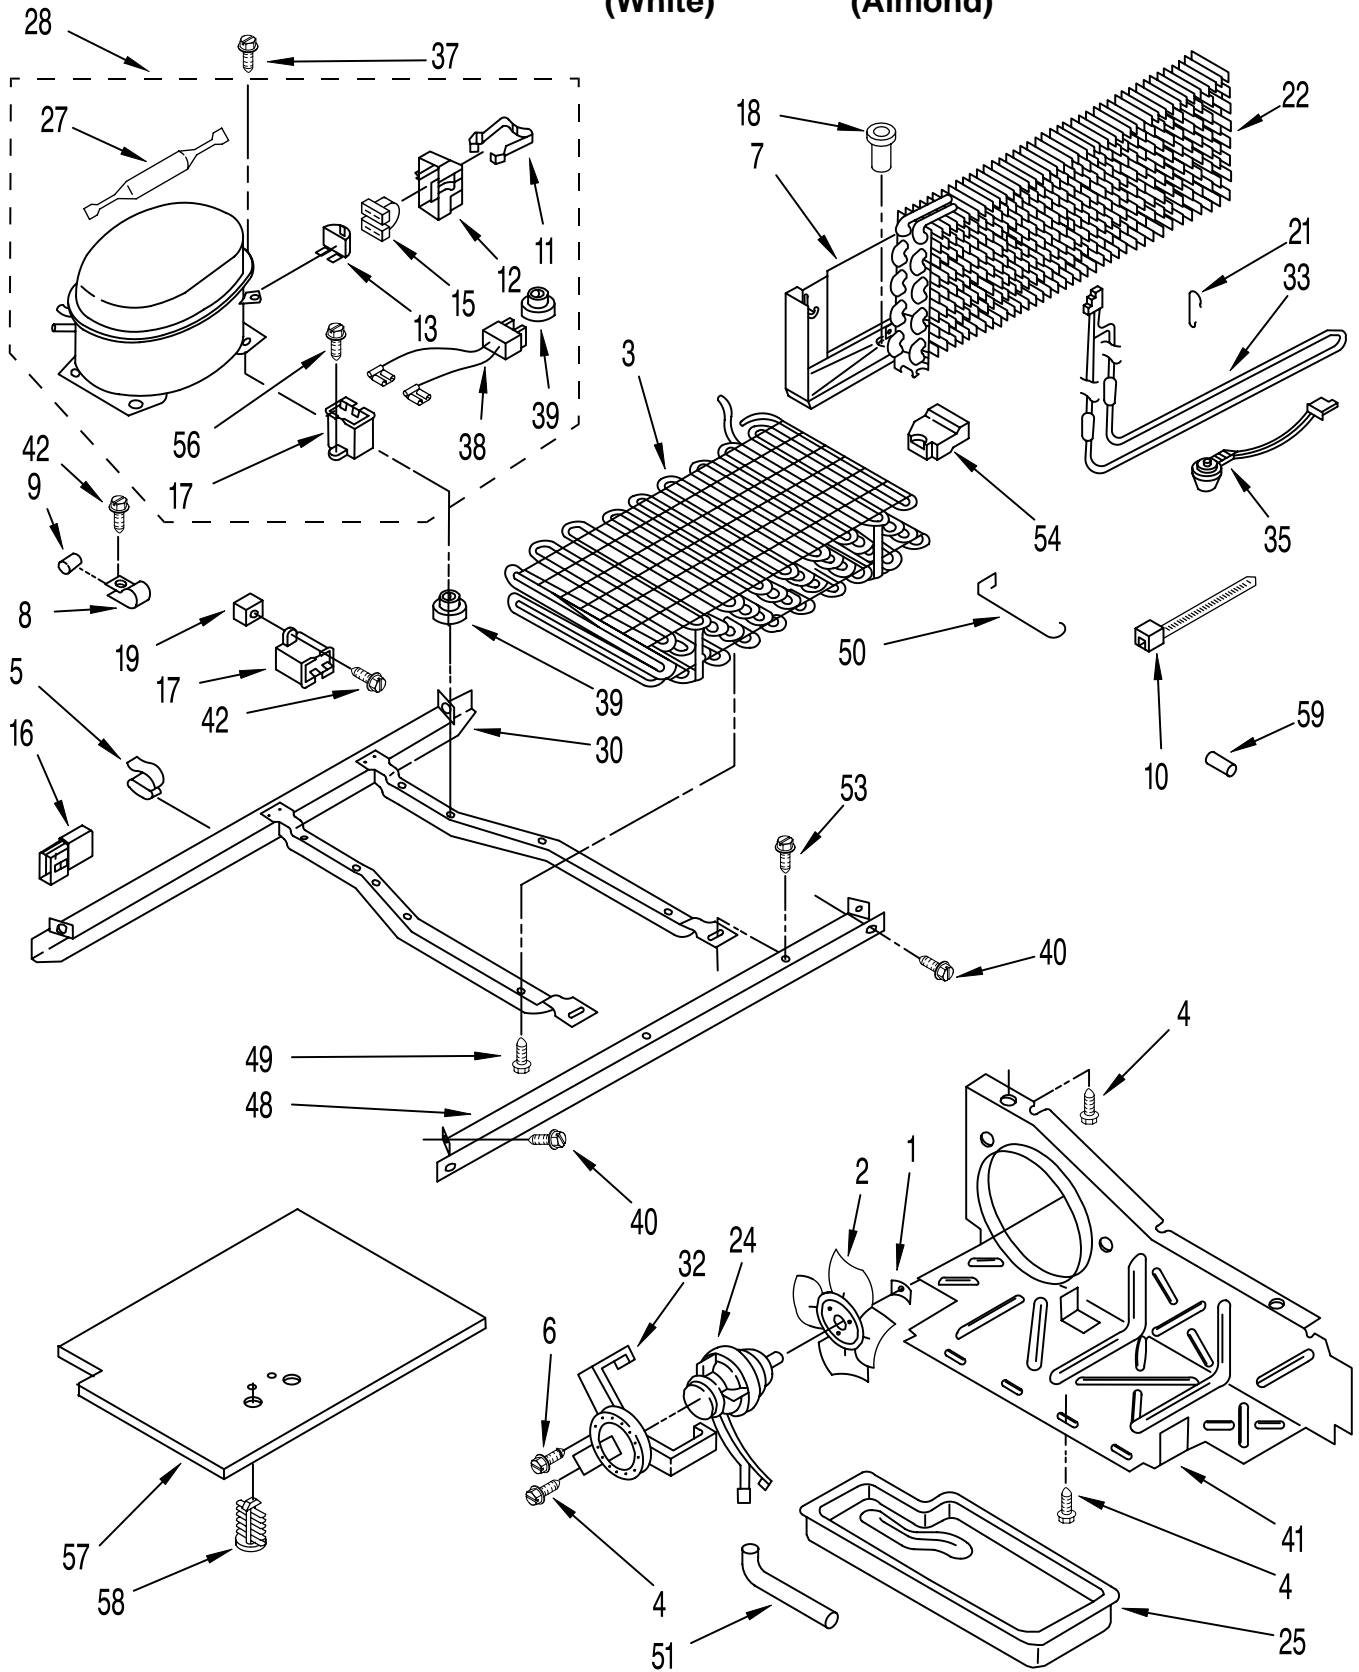

UNIT PARTS

For Models: ET20NKXAW01, ET20NKXAN01
(White) (Almond)

FOR ORDERING INFORMATION REFER TO PARTS PRICE LIST