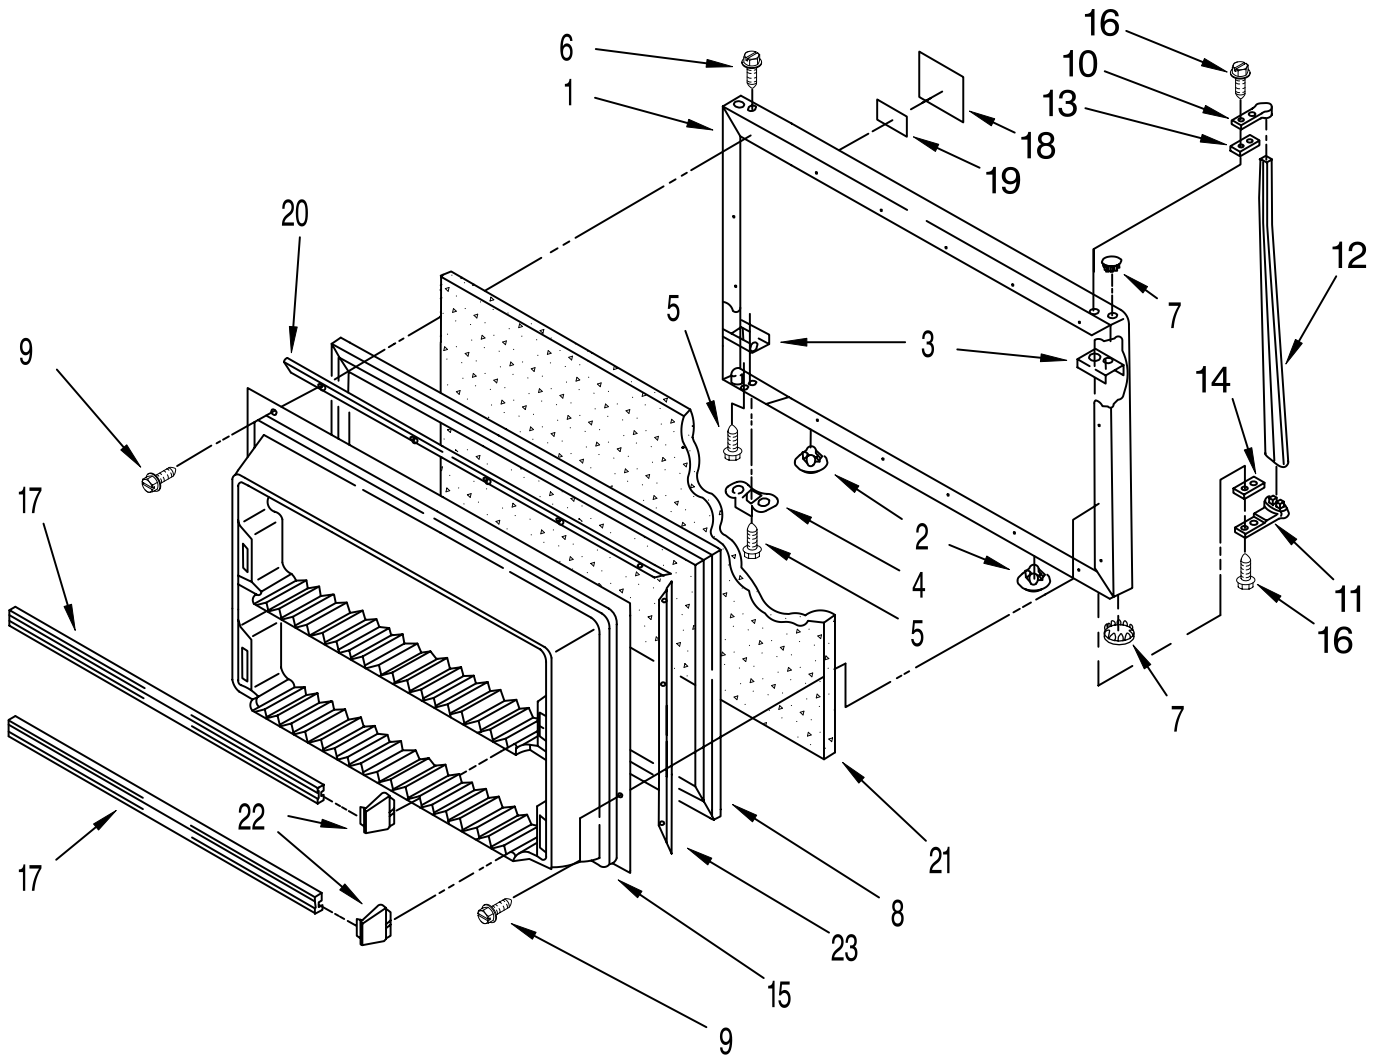

FREEZER DOOR PARTS

For Models: ET20NKXAW01, ET20NKXAN01
(White) (Almond)

Illus. No.	Part No.	DESCRIPTION	Illus. No.	Part No.	DESCRIPTION	Illus. No.	Part No.	DESCRIPTION
1		Panel, Freezer Door (Also Order Item 21)	7		Hole Plug	15	1122575	Interior Door Panel
	2159160	White		844478	White	16	489006	Screw, 8 x 5/8
	2159163	Almond		989196	Almond	17	1114327	Trim, Door Shelf (2)
2		Hole Plug (2)	8	1122831	Door Gasket, Magnetic	18		Nameplate
	534927	White	9	489101	Screw, 7 x 1/2		2162781	White
	989197	Almond		489084	Screw (Repair)		2162782	Almond
3	943185	Plate, Tap (4)	10	943184	Handle End, Top	19	991259	Strip, Tape
4	944035	Bracket, Door Stop	11	2148503	Handle End	20	1122552	Retainer, Gasket
5	488921	Screw, 8 x 1/2	12		Handle, Center	21	876029	Kit, Foam Slab
6	489028	Screw, 8-15 x 1/2		2159624	White	22	1105685	Retainer, Gasket
				2159623	Almond	23	1122553	Retainer, Gasket
			13	943187	Shim, Handle			
			14	943188	Spacer, Handle Door			

FOR ORDERING INFORMATION REFER TO PARTS PRICE LIST