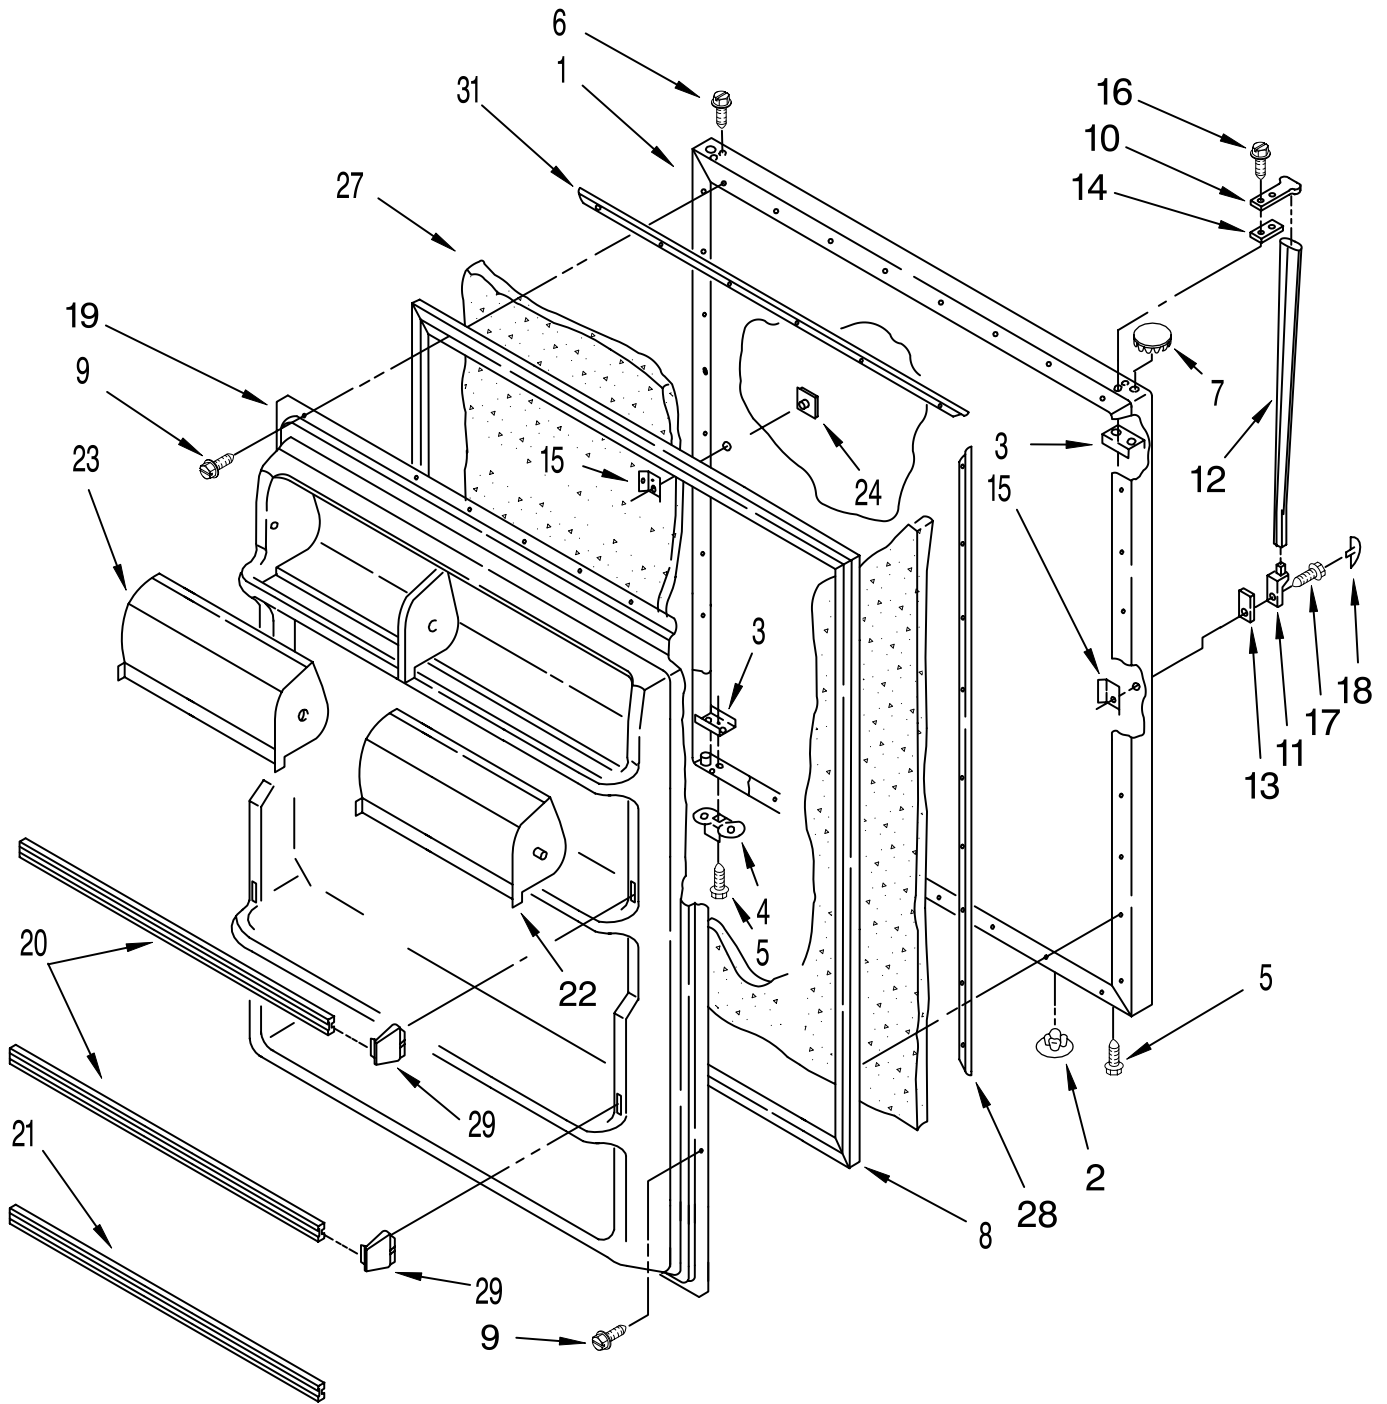

REFRIGERATOR DOOR PARTS

For Models: ET20NKXAW01, ET20NKXAN01
(White) (Almond)

FOR ORDERING INFORMATION REFER TO PARTS PRICE LIST