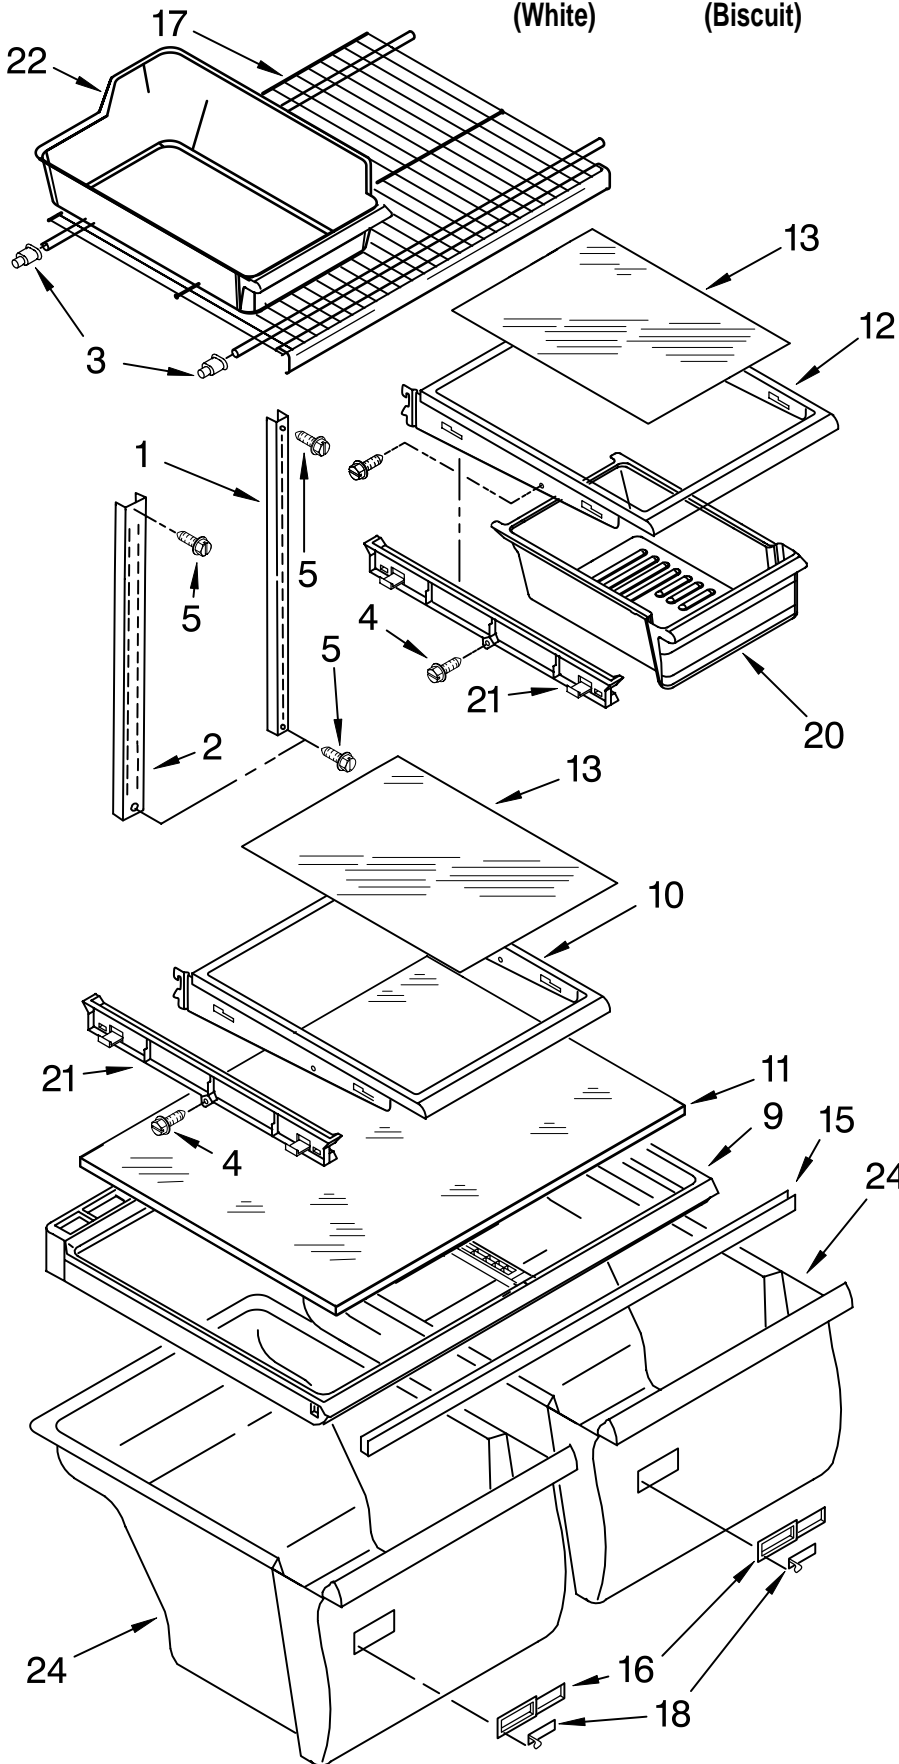

SHELF PARTS

For Models: ET1FHTXM01, ET1FHTXMT01, ET1FHTXMB01
(White) (Biscuit) (Black)

Illus. No.	Part No.	DESCRIPTION
1	2210522	Shelf, Ladder (2)
2	2202821	Shelf, Ladder Center
3	2163762	Cup, Shelf Mtg.
4	3400065	Screw (2)
5	489478	Screw
6	2216624	Egg Bin
9	2210526	Crisper Cover
10	2214909	Shelf, Cantilever
11	2210573	Insert, Crisper Cover
12	2214909K	Pan, Shelf Cantilever
13	2214913	Glass, Shelf
15	2163832	Crisper Support
16	2212446	Body, Humidity Control
17	2184667	Shelf, Freezer
18	2176222	Slide, Humidity Control
20	2218132K	Pan, Meat
21	2214892	Track, Pan Slide (2)
22	2254352	Bucket, Ice
24	2218141	Crisper Pan (Includes Items 16 & 18)

FOR ORDERING INFORMATION REFER TO PARTS PRICE LIST