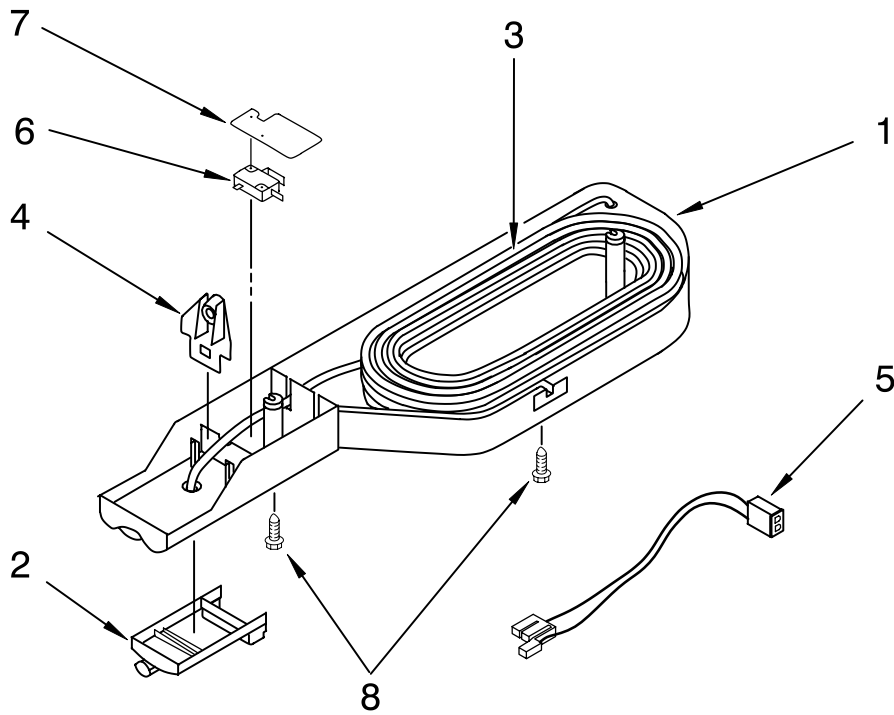

For Models: ET1FHTXMQ01, ET1FHTXMT01, ET1FHTXMB01
 (White) (Biscuit) (Black)

Illus. No.	Part No.	DESCRIPTION
1	488878	Clamp, Tube
4	2181939	Insert, Tube
5	628379	Clip, Fuse
7	2210514	Tube Water
9	489478	Screw
16	2301623	Valve (Double) Solenoid
18	2210484	Cover
20	628228	Mold & Heater Assembly (Also Order 542638 Silicone Grease)
22	628356	Cup, Water Fill
23	2194711	Ejector
24	2182124	Ice Striper
25	2194712	Support
26	627796	Retainer Thermostat
27	627985	Thermostat (Also Order 542369 Cement Alumilastic)
28	8533917	Screw
30	489276	Screw
31	627792	Shut Off Arm
32	2187464	Harness, Wiring
33	628320	Bracket
35	628399	Module Assembly (Includes Item 38)
38	489136	Screw, 3-24 x 23/64
39	488208	Screw
40	488886	Screw, 8-18 x 1/2
41	489442	Screw
100	4317943	Icemaker, Complete Assembly

SHELF PARTS

For Models: ET1FHTXM01, ET1FHTXMT01, ET1FHTXMB01
(White) (Biscuit) (Black)

Illus. No.	Part No.	DESCRIPTION
1	2210522	Shelf, Ladder (2)
2	2202821	Shelf, Ladder Center
3	2163762	Cup, Shelf Mtg.
4	3400065	Screw (2)
5	489478	Screw
6	2216624	Egg Bin
9	2210526	Crisper Cover
10	2214909	Shelf, Cantilever
11	2210573	Insert, Crisper Cover
12	2214909K	Pan, Shelf Cantilever
13	2214913	Glass, Shelf
15	2163832	Crisper Support
16	2212446	Body, Humidity Control
17	2184667	Shelf, Freezer
18	2176222	Slide, Humidity Control
20	2218132K	Pan, Meat
21	2214892	Track, Pan Slide (2)
22	2254352	Bucket, Ice
24	2218141	Crisper Pan (Includes Items 16 & 18)

FOR ORDERING INFORMATION REFER TO PARTS PRICE LIST

WATER DISPENSER PARTS

For Models: ET1FHTXMQ01, ET1FHTXMT01, ET1FHTXMB01
 (White) (Biscuit) (Black)

Illus. No.	Part No.	DESCRIPTION
1	2210500	Housing, Dispenser
2	2210567	Button, Dispenser
3	2210513	Reservoir, Tube
4	2210523	Flange, Tube
5	2187291	Wire Assembly
6	2162361	Switch
7	2210547	Shield, Switch
8	489415	Screw 8-18 x 1 1/4 (2)