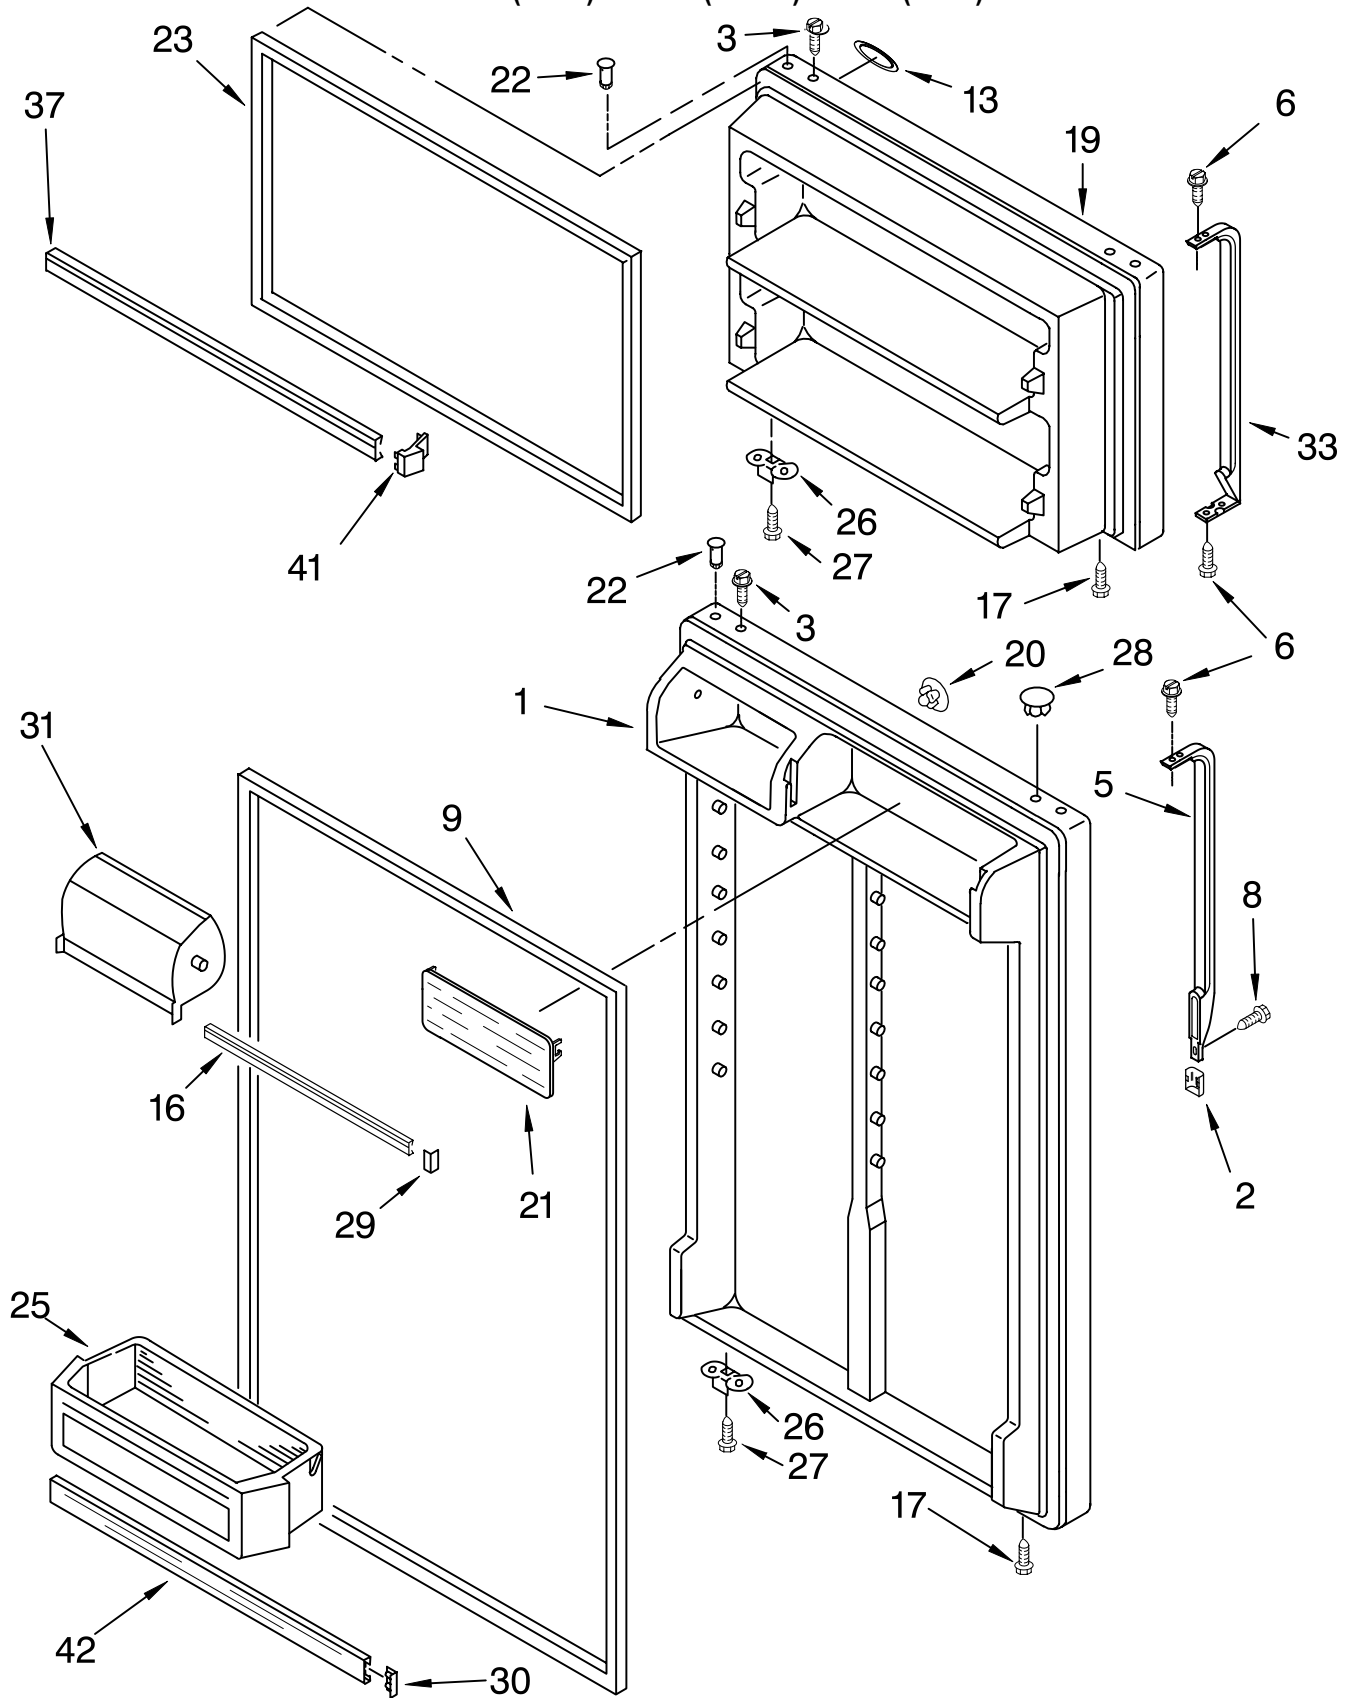

DOOR PARTS

For Models: ET1FHTXM01, ET1FHTXMT01, ET1FHTXMB01
(White) (Biscuit) (Black)

FOR ORDERING INFORMATION REFER TO PARTS PRICE LIST

DOOR PARTS

For Models: ET1FHTXMQ01, ET1FHTXMT01, ET1FHTXMB01
(White) (Biscuit) (Black)

Illus. No.	Part No.	DESCRIPTION
1		Refrigerator Door (Includes #9 & #22)
	2183920	White
	2205284	Biscuit
	2200714	Black
2		Handle, Trim
	2193353W	White
	2193353T	Biscuit
	2193353B	Black
3	8281206	Screw
5		Handle Center
	2213112W	White
	2213112T	Biscuit
	2213112B	Black
6	489357	Screw
8	8281146	Screw
9		Door Gasket, Magnetic
	2202875	Mist Beige
	2202882	Black
13	2262218	Nameplate
16	2195378	Trim, Door Shelf
17	489427	Screw
19		Freezer Door (Includes #22 & #23)
	2182489	White
	2204686	Biscuit
	2200711	Black
20		Hole Plug
	2189000	White
	2200936	Biscuit
	2189009	Black
21	2188236	Shelf, Flip-Up
22	2183003	Thimble
23		Door Gasket, Magnetic
	2214967	Mist Beige
	2214969	Black
25	2204812	Bin, Door Shelf
26	2189202	Bracket, Door Stop (2)
27	488921	Screw
28		Hole Plug
	2212648	White
	2212649	Biscuit
	2212651	Black
29	2156007	Plug, Trim
30	2156006	Plug, Trim
31	2218118	Compartment Door
33		Handle, F.C.
	2213111W	White
	2213111T	Biscuit
	2213111B	Black
37	2195947	Trim, Door (2)
41	2195916	Endcap (4)
42	2195948	Trim, Door