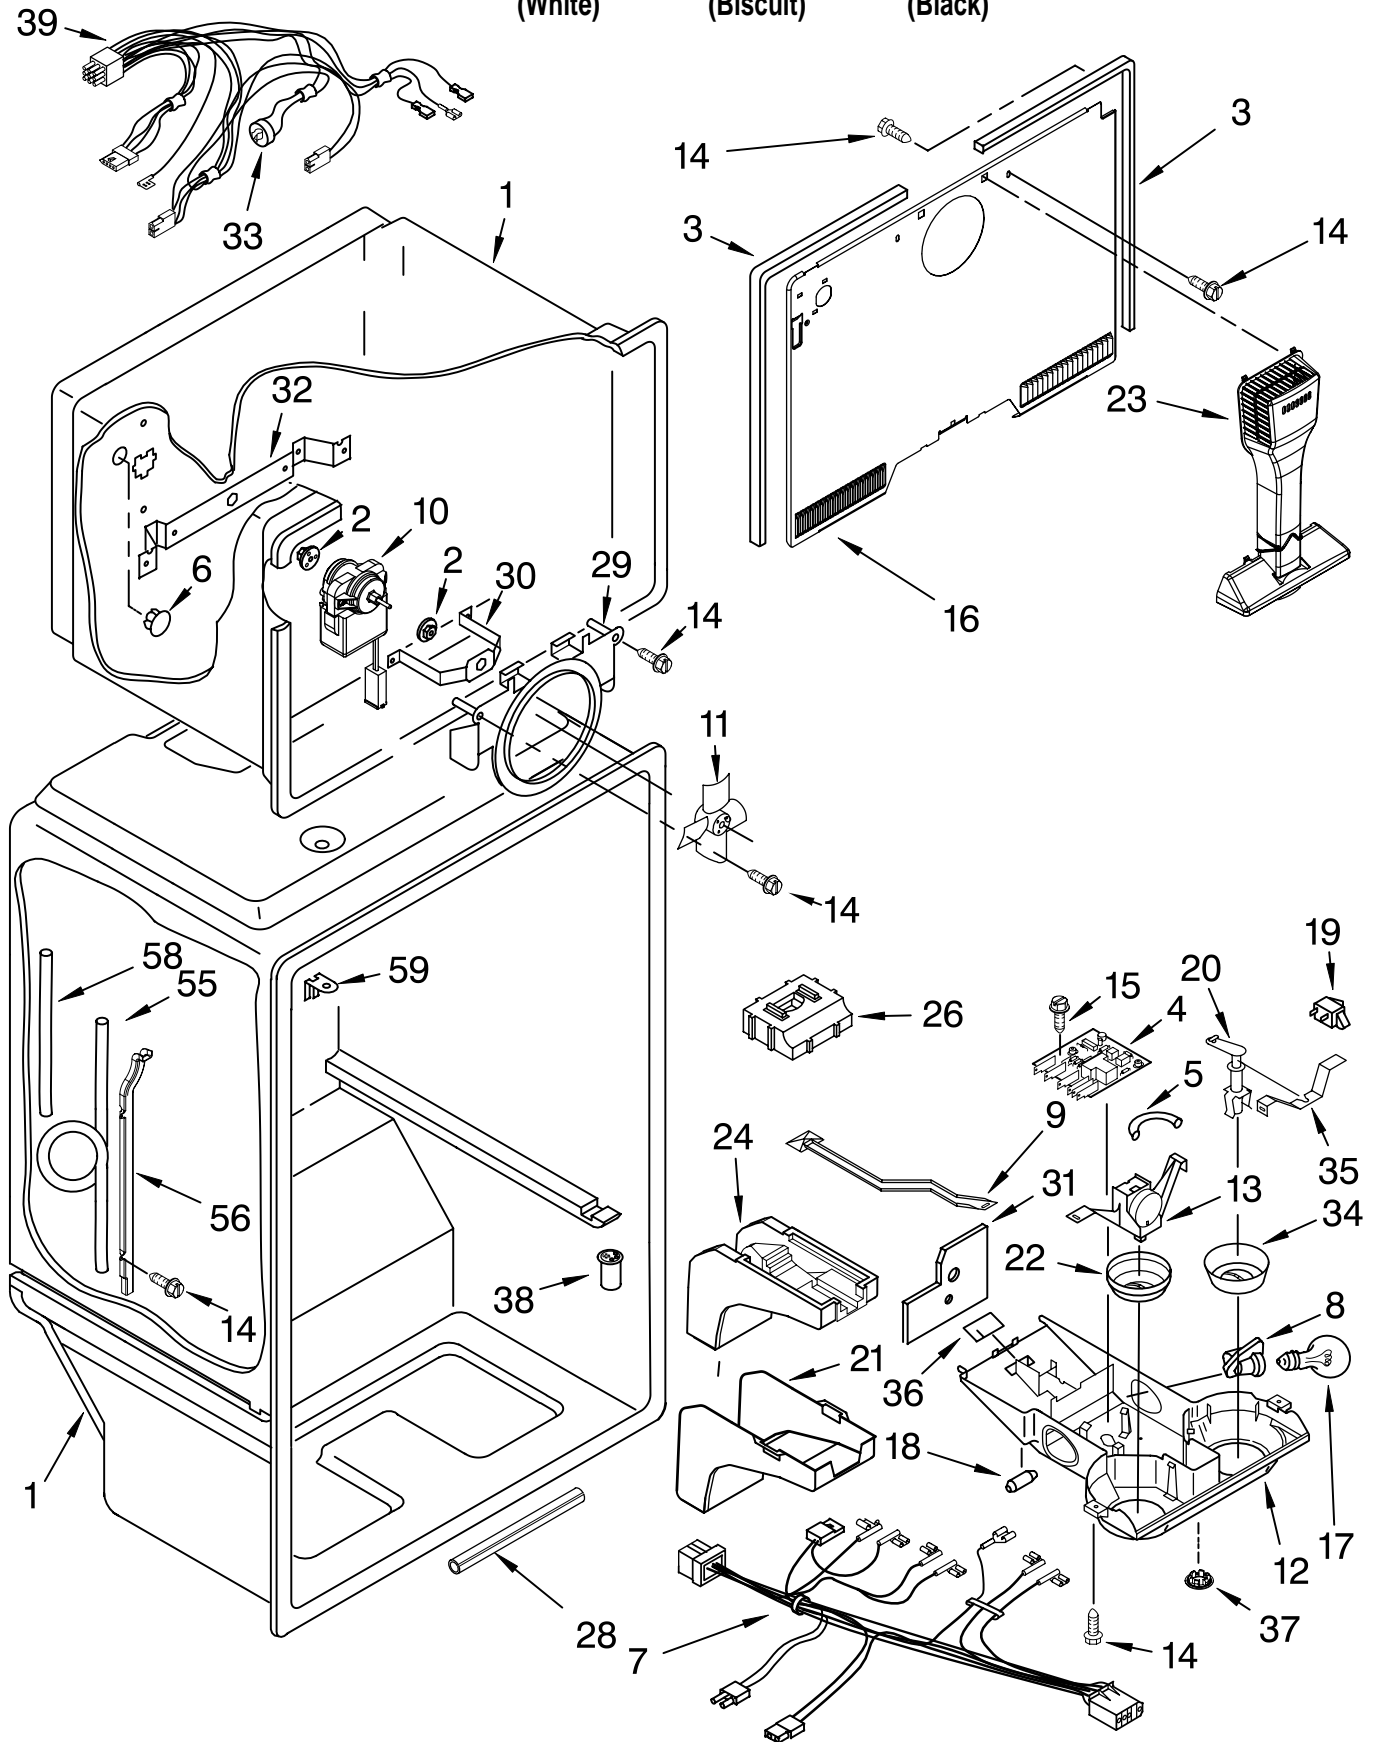

LINER PARTS

For Models: ET1FHTXMQ01, ET1FHTXMT01, ET1FHTXMB01
(White) (Biscuit) (Black)

FOR ORDERING INFORMATION REFER TO PARTS PRICE LIST

LINER PARTS

For Models: ET1FHTXMQ01, ET1FHTXMT01, ET1FHTXMB01
(White) (Biscuit) (Black)

Illus. No.	Part No.	DESCRIPTION
1		Liner (Not A Serviceable Part)
2	2197380	Grommet (2)
3	2254360	Gasket, Evaporator Cover (2)
4	2213473	Adaptive Defrost Control
5	2212485	Thermostat Tube Barrier
6	941839	Hole Plug
7	2187351	Wire Assembly, Control Box
8	2162085	Socket, Light (2)
9	2179858	Damper, Air
10	2219689	Fan Motor
11	2163777	Fan Blade
12	2212981	Control Box
13	2210491	Thermostat Assy. (Includes Items 5, 18 & 36)
14	489478	Screw
15	98129	Screw
16	2254263	Cover, Evaporator
17	527949	Light Bulb (2)
18	2200831	Weight, Thermal
19	1118894	Switch, Rocker Arm
20	2179859	Post, Damper
21	2176281	Cover, Air Diffuser
22	2200863	Knob, Thermostat
23	2254354	Air Tower
24	2189452	Air Diffuser, Bottom
26	2204690	Air Diffuser, Top
28	2301622	Insulation, Water Tube
29	2218696	Bracket, Fan Motor
30	2214979	Bracket, Evap. Fan, Front
31	2204639	Shield, Heat
32	2214976	Bracket, Evap. Fan, Rear
33	2221677	Defrost, BI-Metal
34	2176297	Knob, Damper
35	2163810	Bracket, Damper Knob
36	2205079	Seal, Rear Thermostat
37	940014	Hole Plug, Control Box
38	2210509	Valve-Tube, Body
39	2187609	Wire Assembly, Freezer Compartment
55	2305536	Tube, Filter Inlet
56	2225531	Cover, Tubing
58	2301621	Tube, Water
59	2210563	Clip, Retainer

FOR ORDERING INFORMATION REFER TO PARTS PRICE LIST