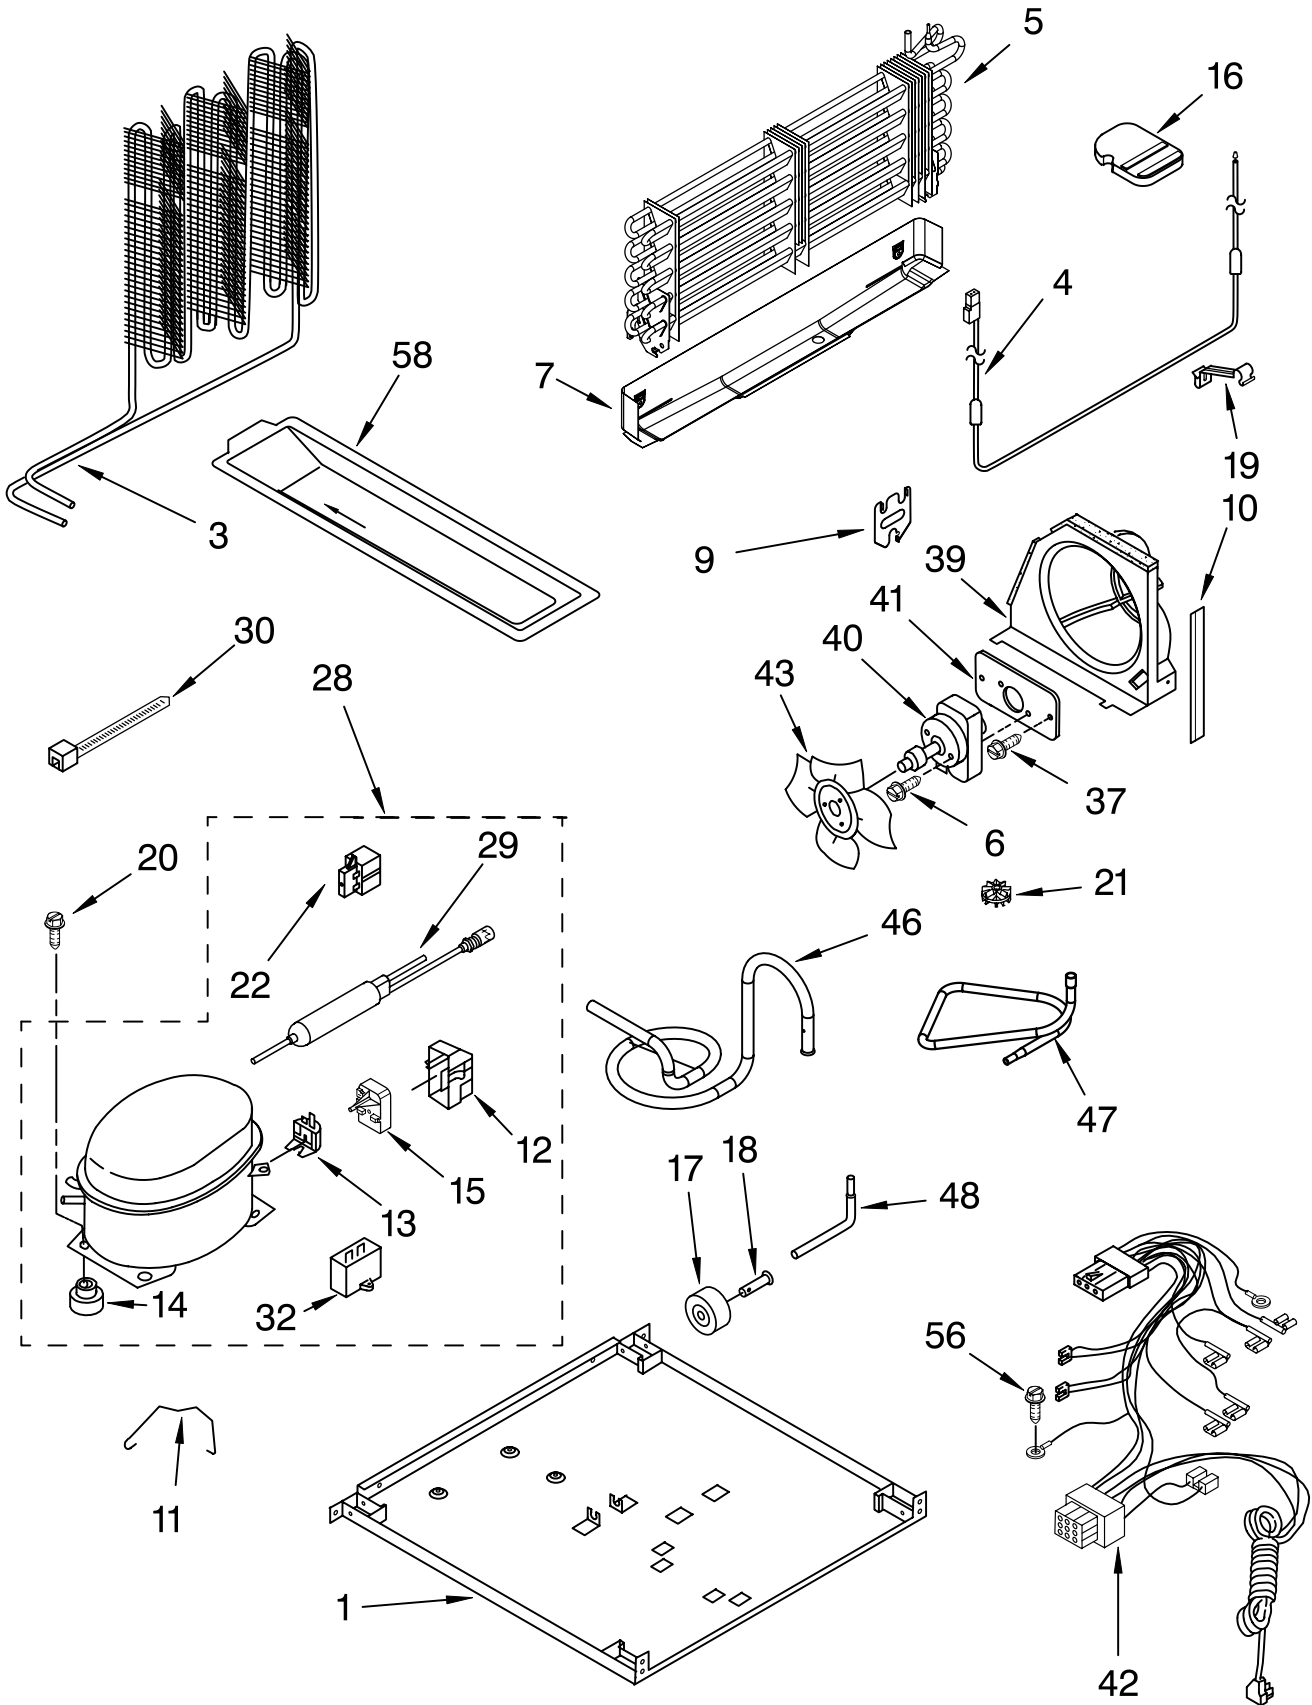

UNIT PARTS

For Models: ET1FHTXM01, ET1FHTXMT01, ET1FHTXMB01
(White) (Biscuit) (Black)

FOR ORDERING INFORMATION REFER TO PARTS PRICE LIST

UNIT PARTS

For Models: ET1FHTXMQ01, ET1FHTXMT01, ET1FHTXMB01
(White) (Biscuit) (Black)

Illus. No.	Part No.	DESCRIPTION	Illus. No.	Part No.	DESCRIPTION	Illus. No.	Part No.	DESCRIPTION
1	2225596	Plate, Unit Mounting	19	2182338	Clip, Heater	Following Parts Not Illustrated and Optional Parts Not Included		
3	2214960	Condenser	20	489373	Screw			
4	2166124	Heater, Defrost	21	531933	Grommet			
5	2254249	Evaporator Assy.	22	2183454	Relay			
6	8281197	Screw			(Service Only)			
7	2254295	Drain Pan	28	2218994	Compressor			
9	2176301	Bracket, Heater			(Includes Items 12,13,14,22, 29 & 32)			
10	2163780	Extension, Air Baffle	29		Drier			
11	2255113	Strap		2199167	Production			
12	4387731	Cover		4387019	Service			
		(Service Only)	30	2155774	Clamp	978025		Valve, Access (1/4")
13	4390624	Overload	32		Capacitor	978026		Valve, Access (5/16")
		(Service Only)		2169373	Production	978027		Valve, Access (3/8")
14		Grommet (4)		1118576	Service	978028		Valve, Access (1/2")
	1100826	Production	37	489494	Screw	978029		Valve, Access (5/8")
	4387558	Service	39	2198921	Air Baffle	978030		Valve, Access (3/4")
15	2225929	Start-Device	40	2188729	Motor, Condenser	876764		Valve, Access (3/16")
		Combination	41	2301979	Plate	REFRIGERANT CHARGE 4.00 Ozs. (R134A)		
		Start Relay and	42	2187756	Wire Assembly			
		Overload for			Unit			
		Production	43	2225834	Fan Blade			
		Compressor Only)	46	2205384	Tube, Discharge			
16	2201185	Support Block	47	2225237	Tube, Suction			
17	2150304	Roller (2)	48	2154109	Tube, Process			
18	2221797	Rivet	56	488500	Screw			
			58	2225517	Tray, Evaporator			

FOR ORDERING INFORMATION REFER TO PARTS PRICE LIST