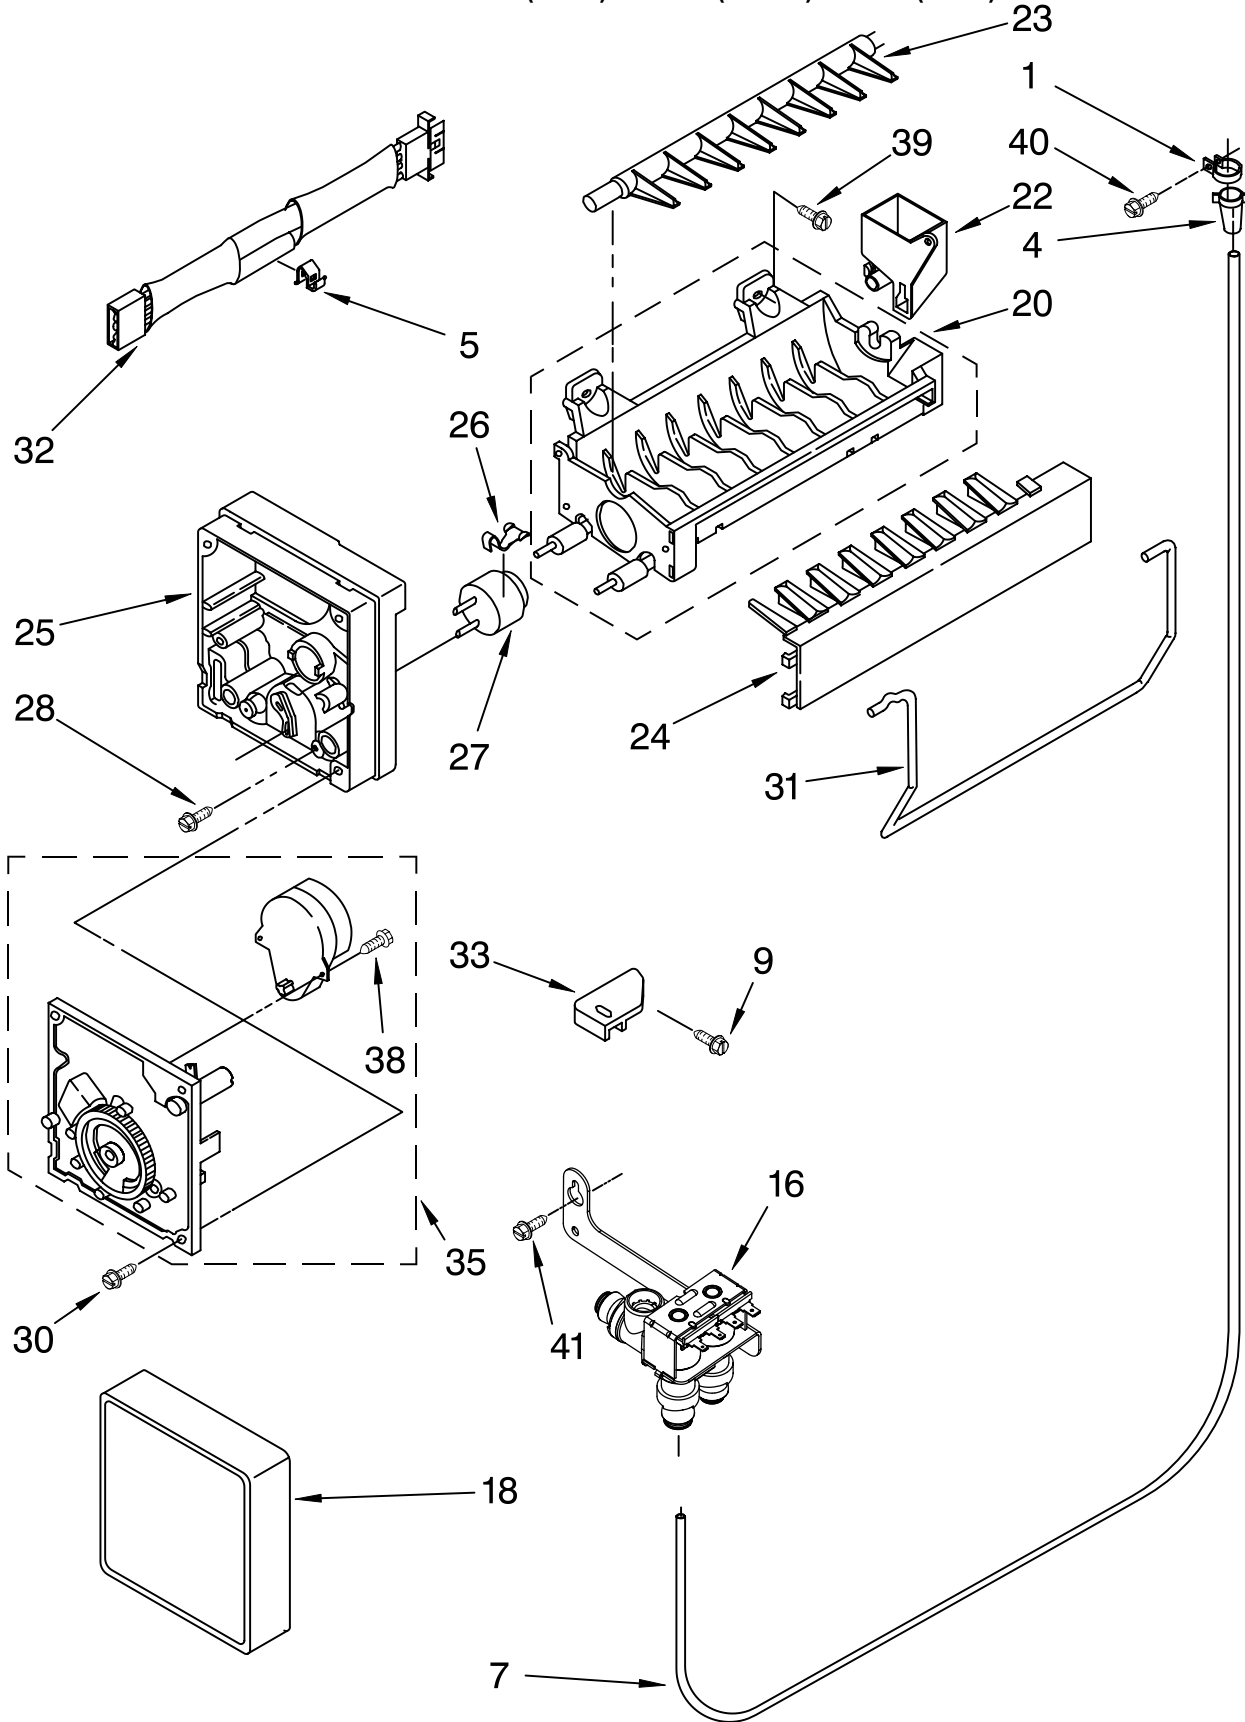

ICEMAKER PARTS

For Models: ET1FHTXMQ01, ET1FHTXMT01, ET1FHTXMB01
(White) (Biscuit) (Black)

FOR ORDERING INFORMATION REFER TO PARTS PRICE LIST

ICEMAKER PARTS

For Models: ET1FHTXMQ01, ET1FHTXMT01, ET1FHTXMB01
(White) (Biscuit) (Black)

Illus. No.	Part No.	DESCRIPTION
1	488878	Clamp, Tube
4	2181939	Insert, Tube
5	628379	Clip, Fuse
7	2210514	Tube Water
9	489478	Screw
16	2301623	Valve (Double) Solenoid
18	2210484	Cover
20	628228	Mold & Heater Assembly (Also Order 542638 Silicone Grease)
22	628356	Cup, Water Fill
23	2194711	Ejector
24	2182124	Ice Striper
25	2194712	Support
26	627796	Retainer Thermostat
27	627985	Thermostat (Also Order 542369 Cement Alumilastic)
28	8533917	Screw
30	489276	Screw
31	627792	Shut Off Arm
32	2187464	Harness, Wiring
33	628320	Bracket
35	628399	Module Assembly (Includes Item 38)
38	489136	Screw, 3-24 x 23/64
39	488208	Screw
40	488886	Screw, 8-18 x 1/2
41	489442	Screw
100	4317943	Icemaker, Complete Assembly