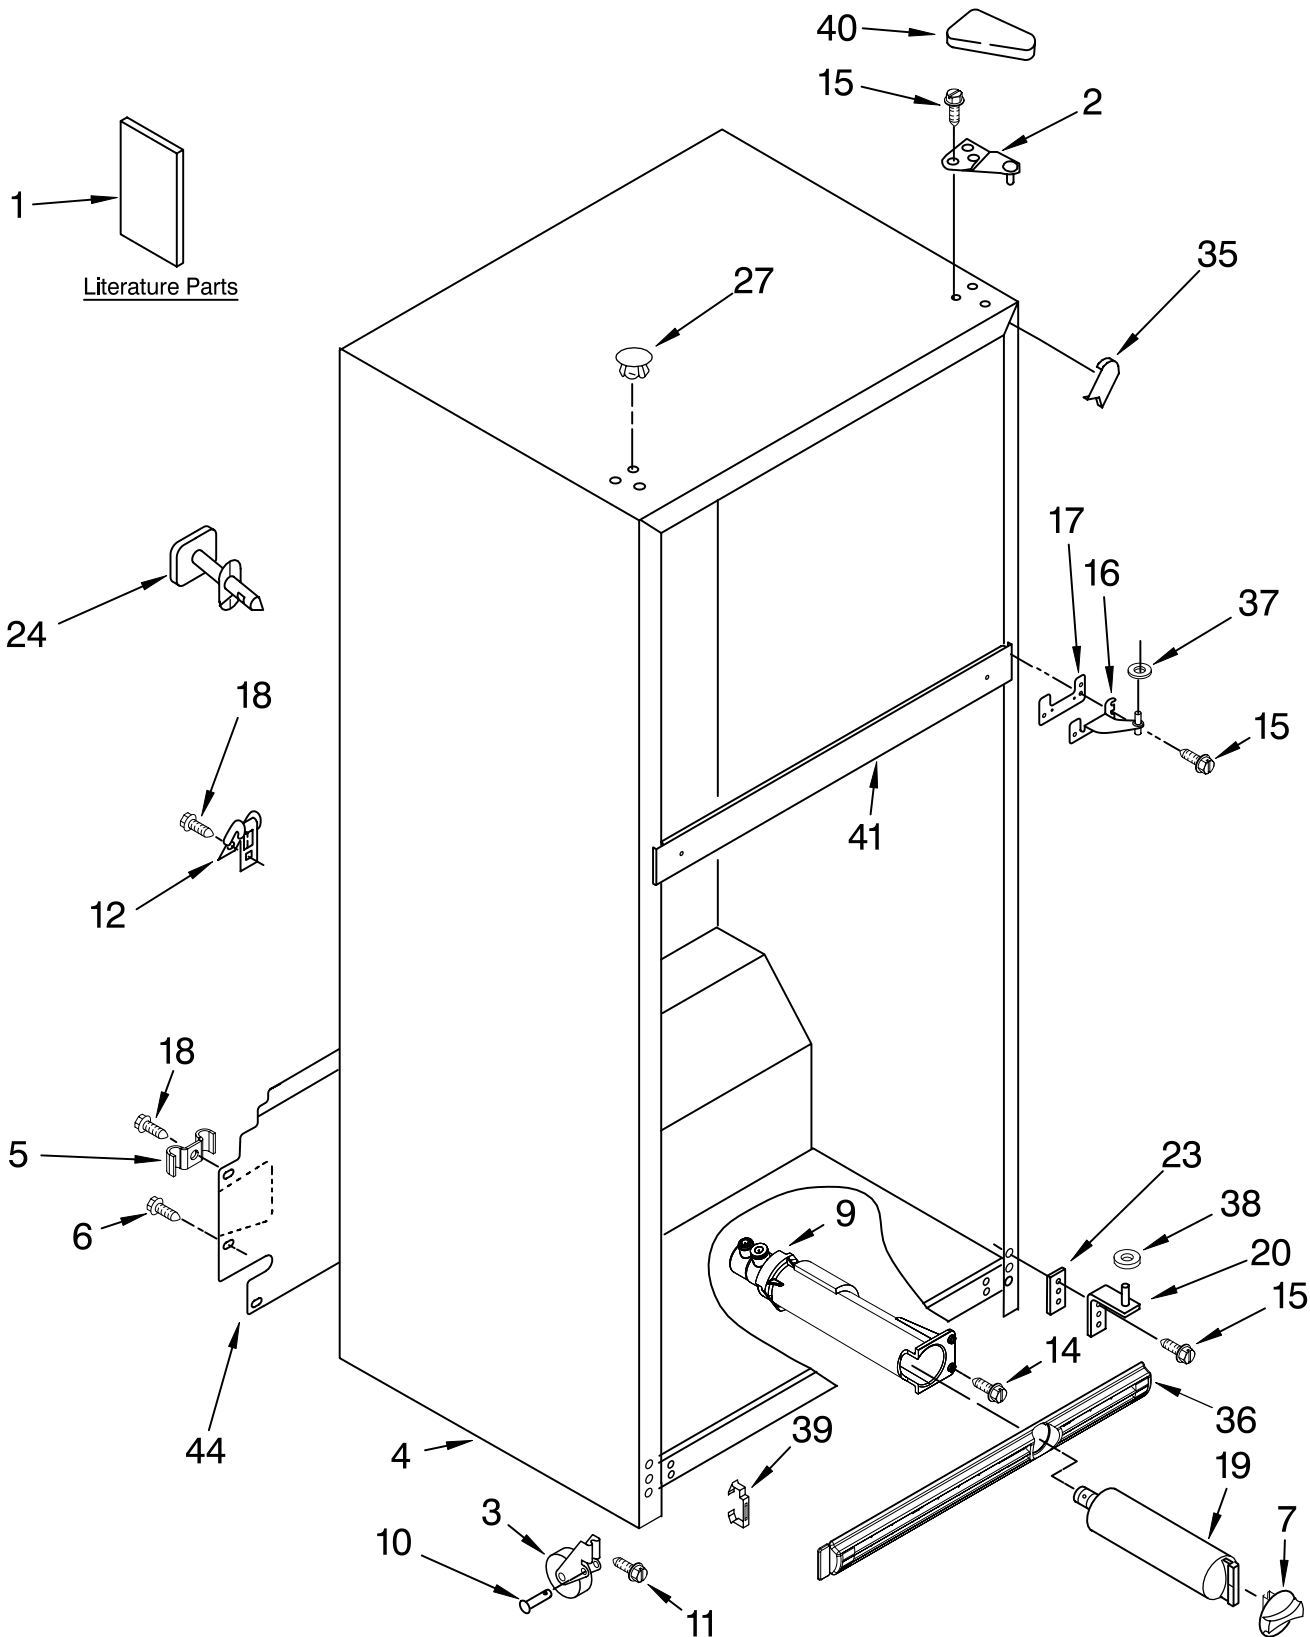

CABINET PARTS

REFRIGERATOR

For Models: ET1FHTXMQ01, ET1FHTXMT01, ET1FHTXMB01
(White) (Biscuit) (Black)

FOR ORDERING INFORMATION REFER TO PARTS PRICE LIST