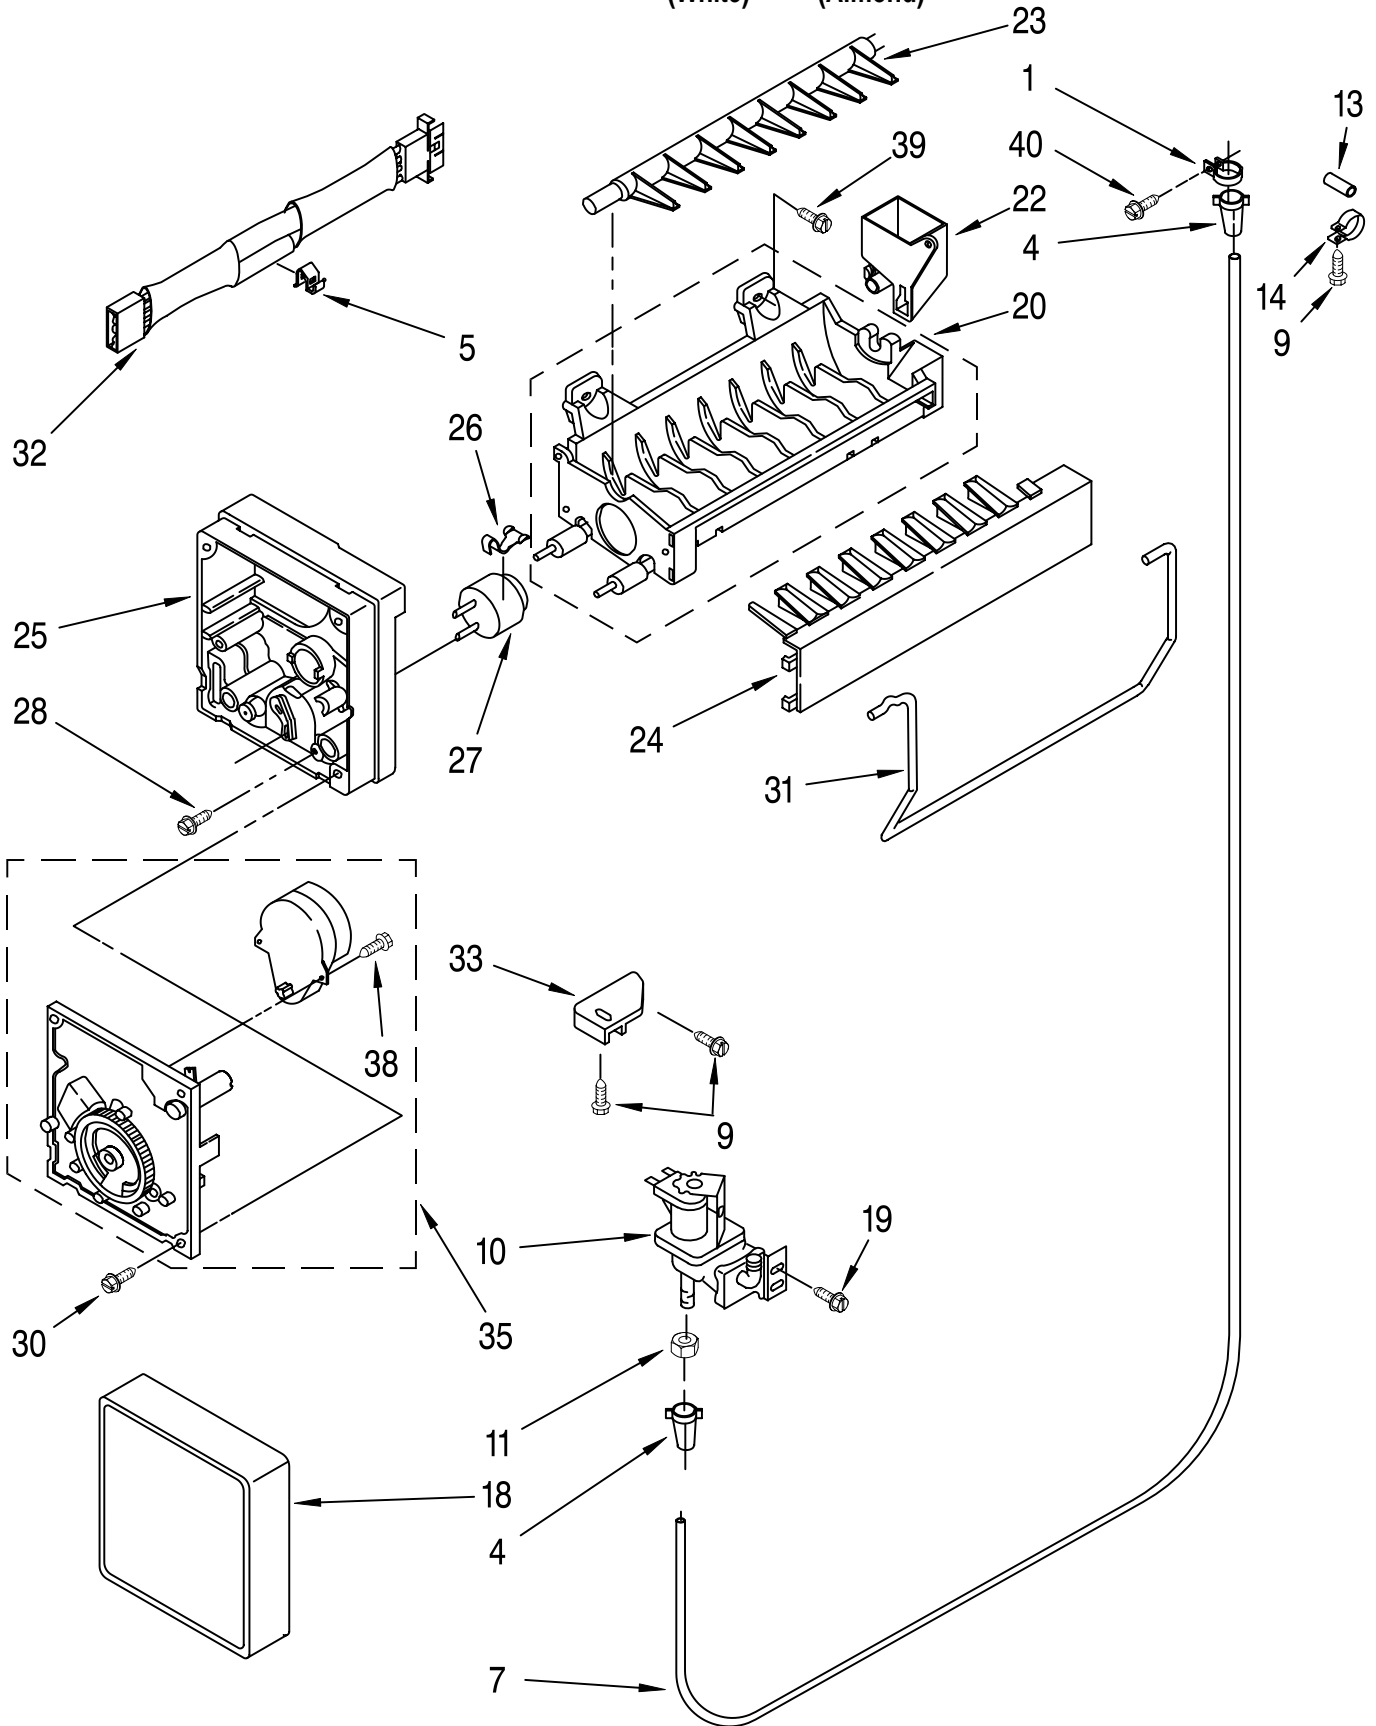

ICEMAKER PARTS

For Models: ET18NMXF02, ET18NMXF02
(White) (Almond)

FOR ORDERING INFORMATION REFER TO PARTS PRICE LIST

ICEMAKER PARTS

For Models: ET18NMXFW02, ET18NMXFN02
(White) (Almond)

Illus. No.	Part No.	DESCRIPTION
1	488878	Clamp, Tube
4	2181939	Insert, Tube
5	628379	Clip, Fuse
7	2183156	Tube Water
9	489478	Screw
10	2182104	Valve Solenoid
11	627018	Nut Compression
13	2174755	Tube, Water Inlet
14	489385	Clamp, Tube
18	2174157	Cover
19	489464	Screw
20	628228	Mold & Heater Assembly (Also Order 542638 Silicone Grease)
22	628356	Cup, Water Fill
23	627843	Ejector
24	2182124	Ice Striper
25	2194712	Support
26	627796	Retainer Thermostat
27	628397	Thermostat (Also Order 542369 Cement Alumilastic)
28	489322	Screw
30	489276	Screw
31	627792	Shut Off Arm
32	628256	Harness, Wiring
33	628320	Bracket
35	628399	Module Assembly (Includes Item 38)
38	489136	Screw, 3-24 x 23/64
39	488208	Screw
40	488886	Screw, 8-18 x 1/2
100	4317943	Icemaker, Complete Assembly

FOR ORDERING INFORMATION REFER TO PARTS PRICE LIST