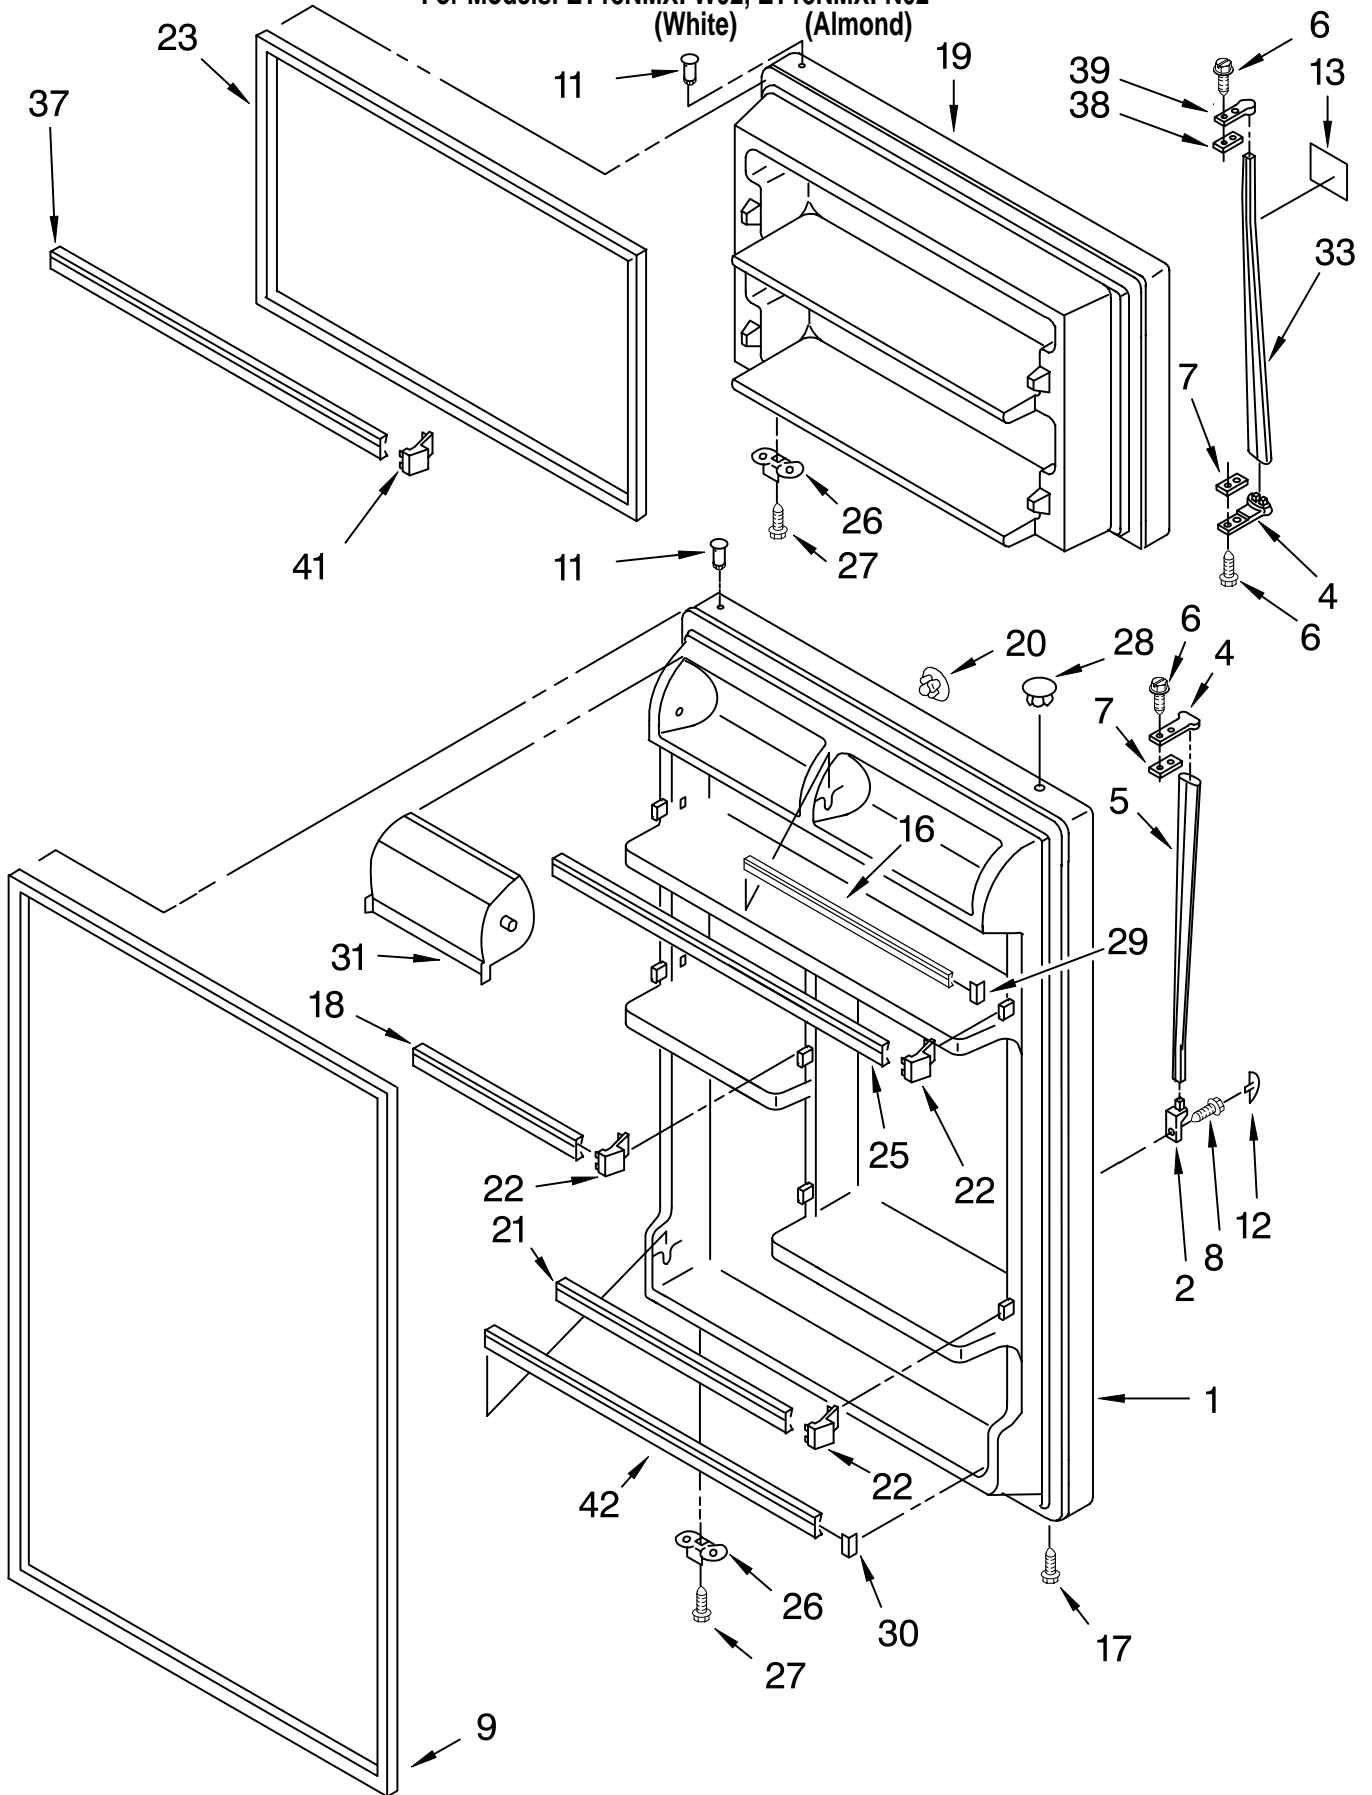

CABINET PARTS

For Models: ET18NMXFW02, ET18NMXFN02
(White) (Almond)

Illus. No.	Part No.	DESCRIPTION
1		Cabinet (Not A Serviceable Part)
2	2189410	Hinge (Top)
3	2166108	Roller-Front (2)
5	489385	Clamp, Tube (Water Supply Line)
7	2174650	Screw
8	2179826	Rivet
12	549193	Clamp-Cord
15	489497	Screw
16	2183972	Hinge, Center
17	2183854	Shim, Hinge Center
18	489464	Screw
20	2189194	Hinge Butt
23	2172743	Shim, Bottom Hinge
24		Fitting, Water Tube (NOT SERVICED)
27		Hole Plug (6)
	2201012	White
	2201013	Almond
35		Corner Filler (2)
	2201014	White
	2201015	Almond
36		Grille
	2183993	White
	2183994	Almond
37	489341	Washer
38	487576	Washer
40		Cover-Hinge
	2160403	White
	2160404	Almond
41		Rail, Center (NOT SERVICED)
42		Corner Filler, Grille
	2166156	White
	2166204	Almond
44	2188171	Cover, Unit

DOOR PARTS

For Models: ET18NMXFW02, ET18NMXFN02
(White) (Almond)

FOR ORDERING INFORMATION REFER TO PARTS PRICE LIST