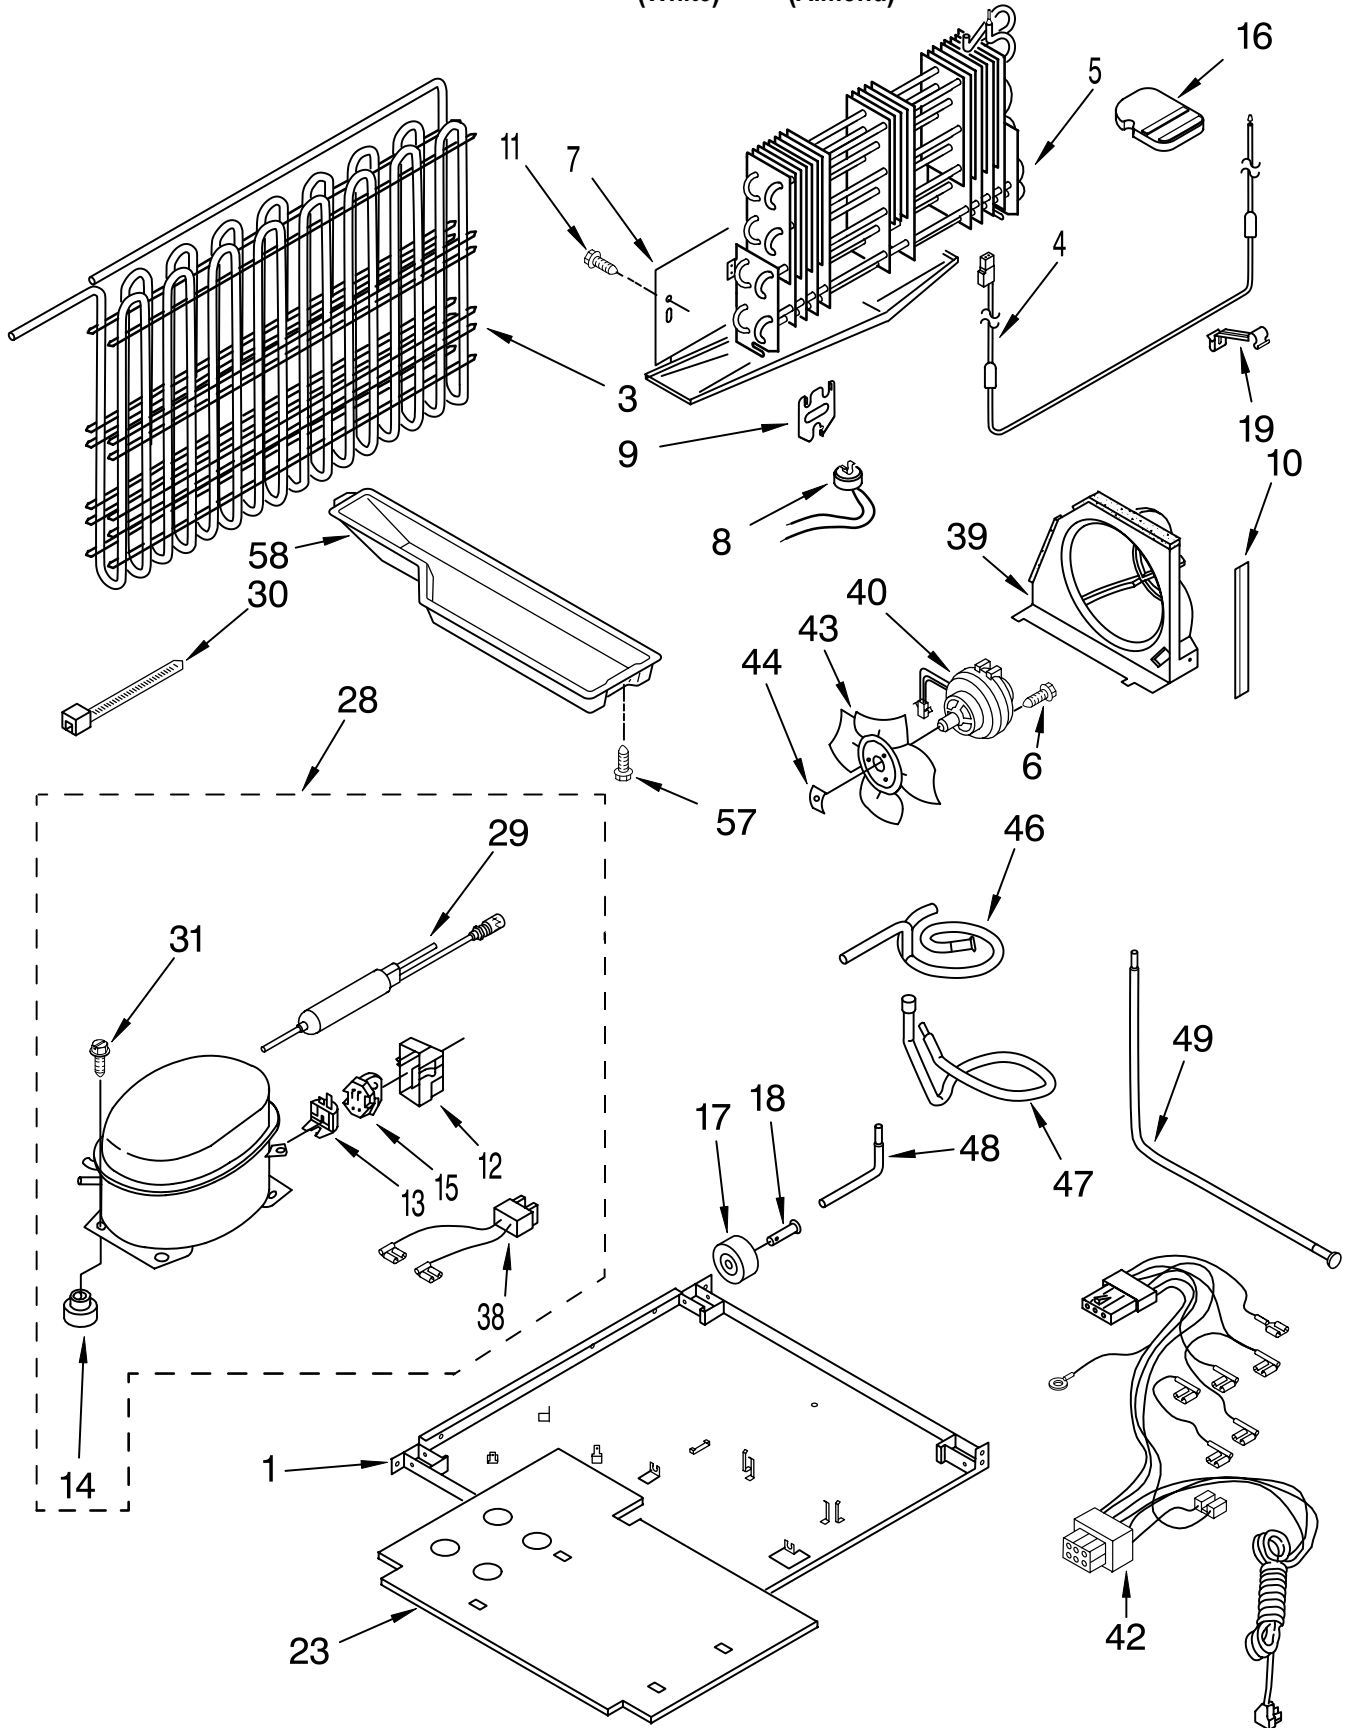

UNIT PARTS

For Models: ET18NMXFW02, ET18NMXFN02
(White) (Almond)

FOR ORDERING INFORMATION REFER TO PARTS PRICE LIST

UNIT PARTS

For Models: ET18NMXFW02, ET18NMXFN02
(White) (Almond)

Illus. No.	Part No.	DESCRIPTION	Illus. No.	Part No.	DESCRIPTION	Illus. No.	Part No.	DESCRIPTION
1	2188168	Plate, Unit Mounting	28	2183464	Compressor (Includes Items 12, 13, 14, 15, 29, 31, 38)	Following Parts Not Illustrated and Optional Parts Not Included		
3	2195400	Condenser						
4	2176300	Heater, Defrost						
5	2195391	Evaporator Assy.						
6	489499	Screw						
7	2172619	Drain Pan						
8	2182380	Defrost Bi-Metal						
9	2176301	Bracket, Heater						
10	2163780	Extension, Air Baffle	29	2174865	Drier			
11	489478	Screw	30	2155774	Clamp			
12	2162358	Cover	31	489473	Screw	978025		Valve, Access (1/4")
13		Overload	38	2172890	Wire Assembly	978026		Valve, Access (5/16")
	2183452	Production (Includes Relay)	39	2198921	Air Baffle	978027		Valve, Access (3/8")
	4387938	Service (Includes Relay)	40	2183437	Motor, Condenser	978028		Valve, Access (1/2")
14		Grommet (4)	42	2184584	Wire Assy. Unit	978029		Valve, Access (5/8")
	2183042	Production	43	2190685	Fan Blade	978030		Valve, Access (3/4")
	1100826	Service Relay (See Overload)	44	486692	Nut	876764		Valve, Access (3/16")
15		Relay	46	2179722	Tube, Discharge	482278		Start Kit
16	2176302	Support Block	47	2189161	Tube, Suction	REFRIGERANT CHARGE 3.75 Ozs. (R134A)		
17	836054	Roller (2)	48	2194319	Tube, Process			
18	981126	Rivet	49	2174670	Tube, Condenser To Heat Loop			
19	2182338	Clip, Heater	57	489462	Screw			
23	2198740	Cover, Unit	58	2163795	Evap. Tray			

FOR ORDERING INFORMATION REFER TO PARTS PRICE LIST