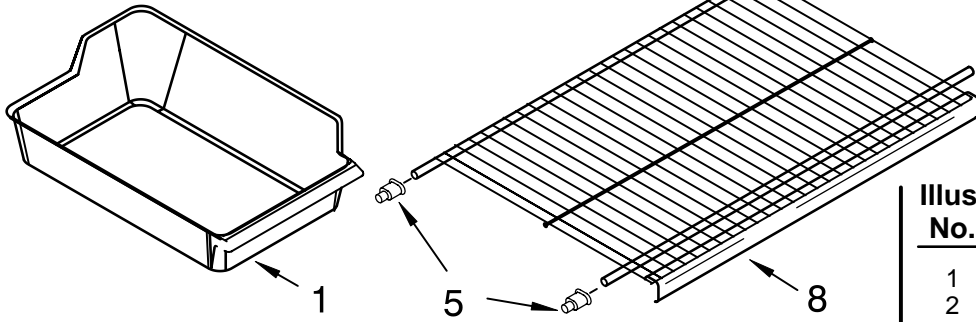

SHELF PARTS

For Models: ET18NMXFW02, ET18NMXFN02
(White) (Almond)

FREEZER