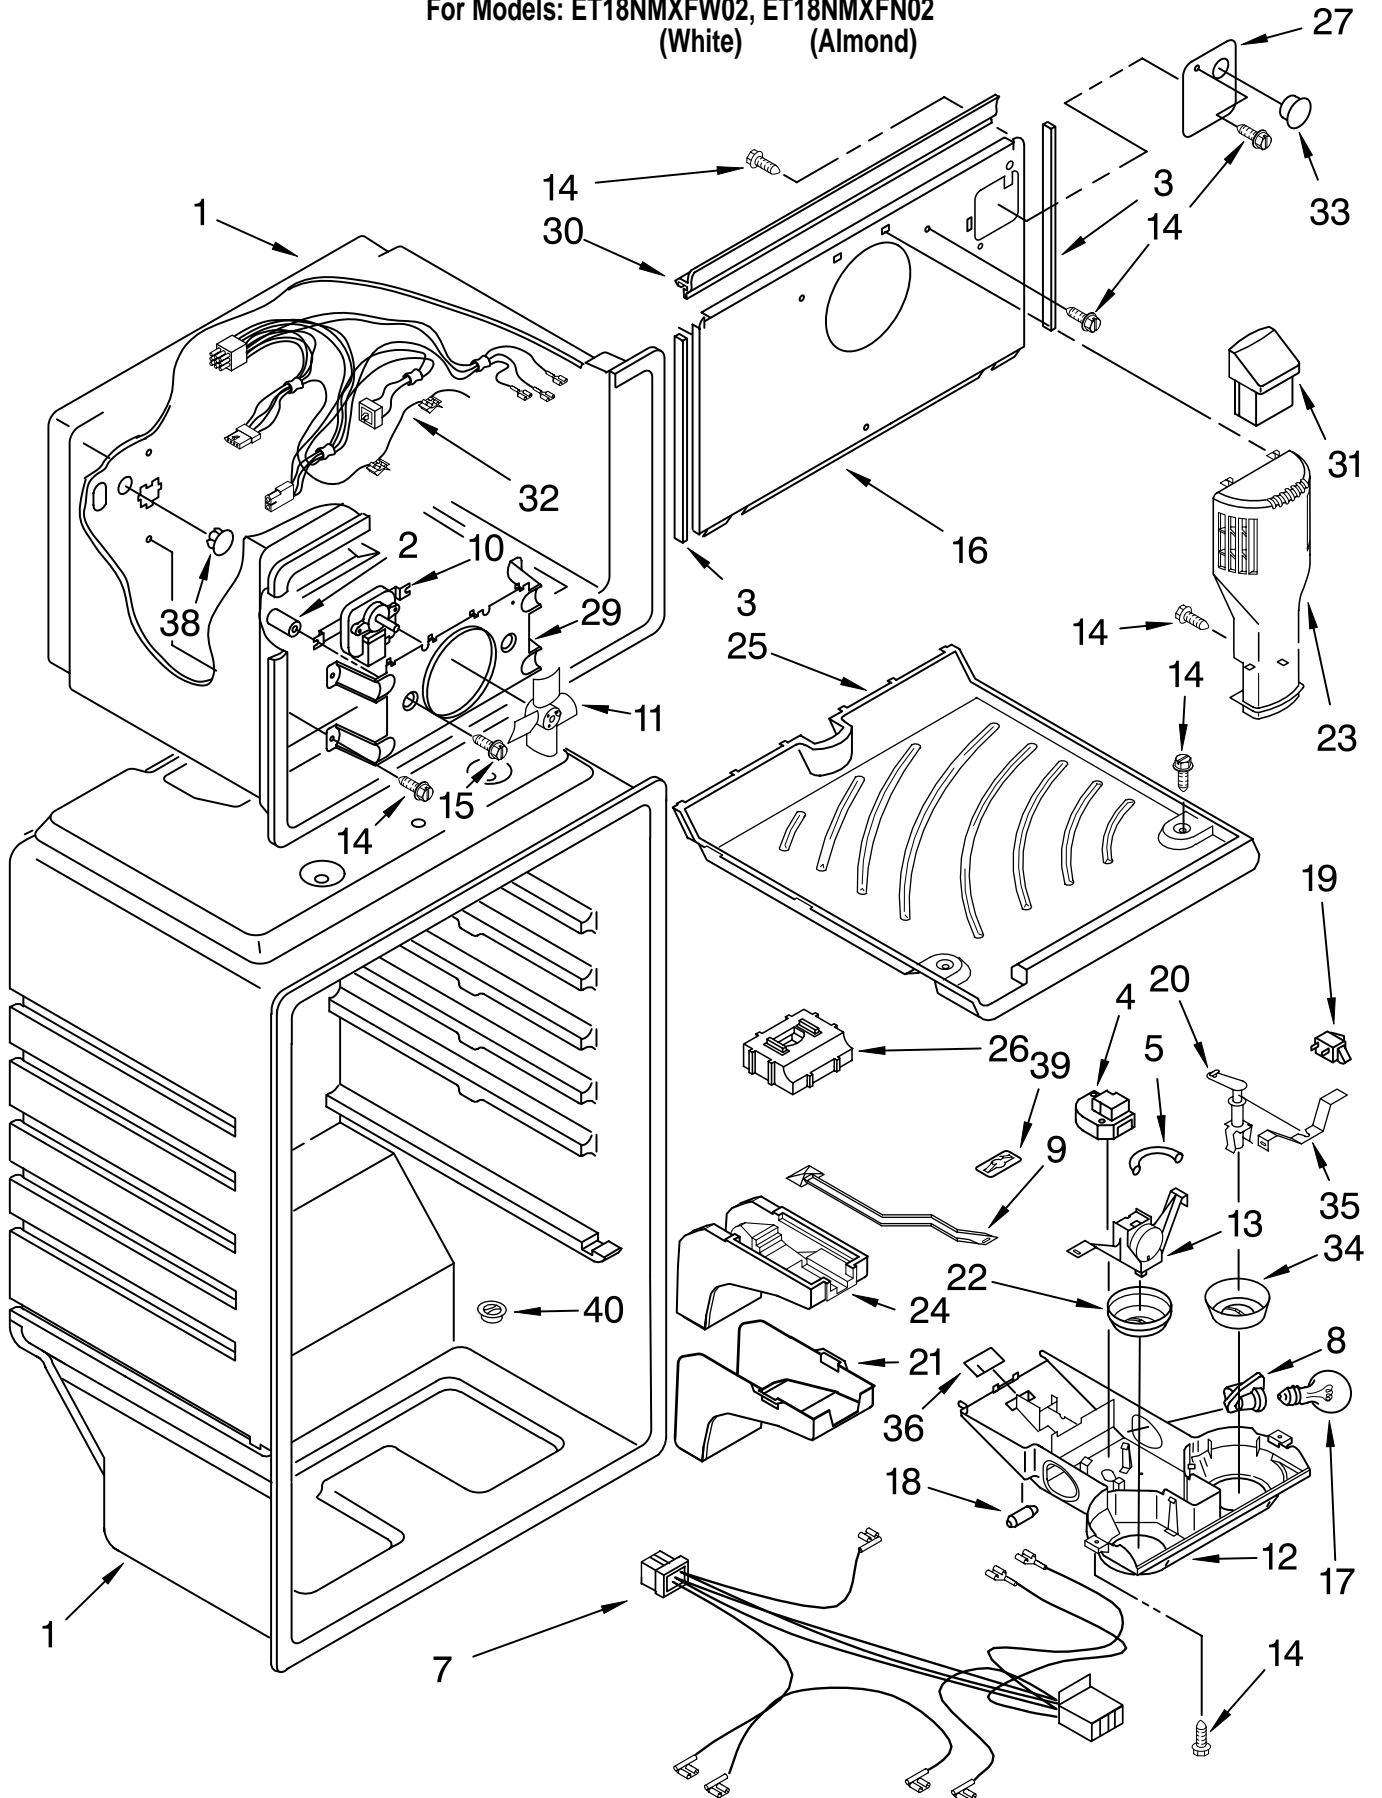

LINER PARTS

For Models: ET18NMXFW02, ET18NMXFN02
(White) (Almond)

FOR ORDERING INFORMATION REFER TO PARTS PRICE LIST

LINER PARTS

For Models: ET18NMXFW02, ET18NMXFN02
(White) (Almond)

Illus. No.	Part No.	DESCRIPTION
1		Liner (Not A Serviceable Part)
2	531933	Grommet (2)
3	2189268	Gasket, Evaporator Cover (Side)
4	2193084	Timer, Defrost
5	549512	Thermostat Tube Barrier
7	2193493	Wire Assy. Control Box
8	2162085	Socket, Light (2)
9	2179858	Damper, Air
10	2183448	Fan Motor
11	2163777	Fan Blade
12	2179790	Control Box
13	2197536	Thermostat (Includes Items 5, 18 & 36)
14	489478	Screw
15	489412	Screw
16	2183154	Cover-Evaporator
17	527949	Light Bulb (2)
18	2163802	Weight, Thermal
19	1118894	Rocker Arm Switch
20	2179859	Post, Damper
21	2176281	Cover, Air Diffuser
22	2193455	Knob, Thermostat
23	2182340	Air Tower
24	2176280	Air Diffuser, Bottom
25	2172565	Freezer Floor
26	2179877	Air Diffuser, Top
27	2198736	Cover, Hole
29	2198901	Bracket, Fan Motor
30	2189267	Gasket, Evaporator Cover (Top)
31	2174629	Air Return & Foil Assembly
32	2195656	Wire Assembly, Freezer Compartment
33	940014	Plug, Hole
34	2176297	Knob, Damper
35	2163810	Bracket, Damper Knob
36	2172532	Seal, Rear Thermostat
38	941839	Hole Plug
39	2176341	Clip, Defrost Timer
40	2171931	Release Valve

FOR ORDERING INFORMATION REFER TO PARTS PRICE LIST