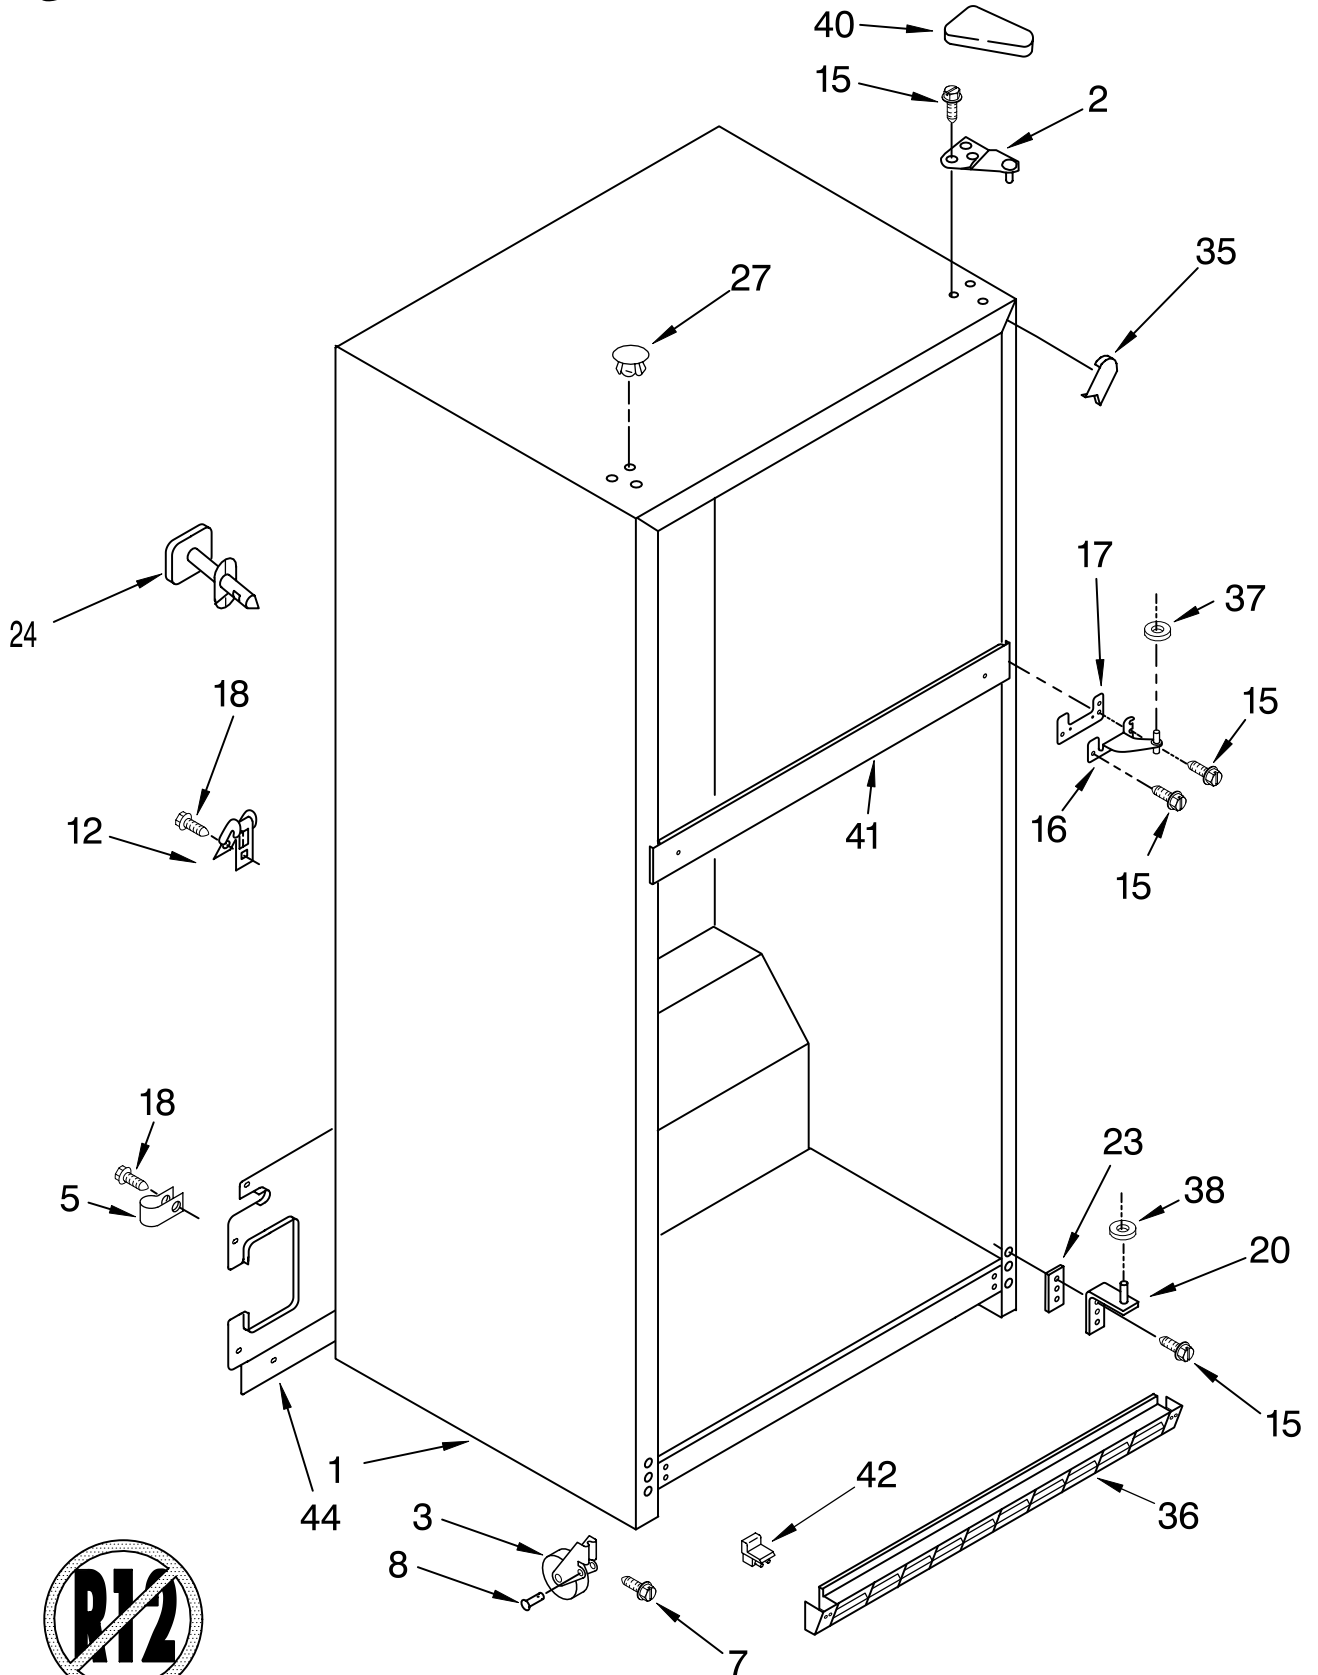

CABINET PARTS

For Models: ET18NMXFW02, ET18NMXFN02
(White) (Almond)

REFRIGERATOR

FOR ORDERING INFORMATION REFER TO PARTS PRICE LIST

CABINET PARTS

For Models: ET18NMXFW02, ET18NMXFN02
(White) (Almond)

Illus. No.	Part No.	DESCRIPTION
1		Cabinet (Not A Serviceable Part)
2	2189410	Hinge (Top)
3	2166108	Roller-Front (2)
5	489385	Clamp, Tube (Water Supply Line)
7	2174650	Screw
8	2179826	Rivet
12	549193	Clamp-Cord
15	489497	Screw
16	2183972	Hinge, Center
17	2183854	Shim, Hinge Center
18	489464	Screw
20	2189194	Hinge Butt
23	2172743	Shim, Bottom Hinge
24		Fitting, Water Tube (NOT SERVICED)
27		Hole Plug (6)
	2201012	White
	2201013	Almond
35		Corner Filler (2)
	2201014	White
	2201015	Almond
36		Grille
	2183993	White
	2183994	Almond
37	489341	Washer
38	487576	Washer
40		Cover-Hinge
	2160403	White
	2160404	Almond
41		Rail, Center (NOT SERVICED)
42		Corner Filler, Grille
	2166156	White
	2166204	Almond
44	2188171	Cover, Unit