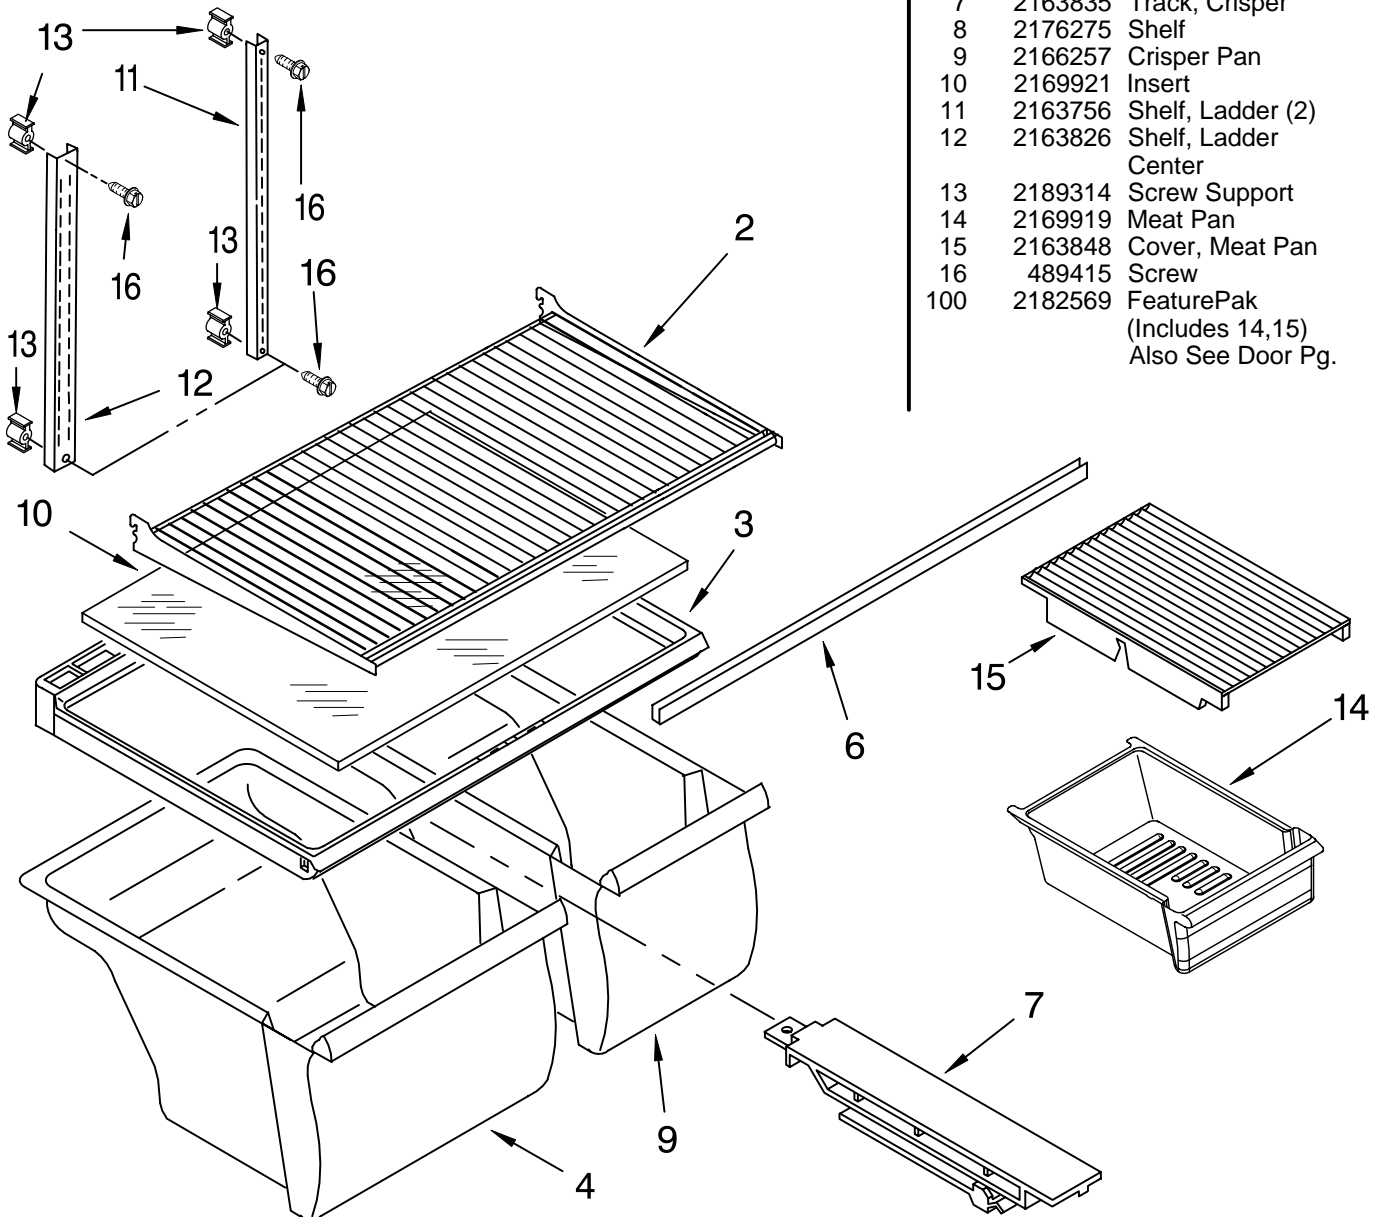

REFRIGERATOR

Illus. No.	Part No.	DESCRIPTION
1	2176219	Ice Cube Pan
2	2163856	Shelf (2)
3	2195342	Cover, Crisper
4	2166256	Crisper Pan
5	2163762	Shelf, Cup Mtg.
6	2172541	Support, Crisper Cover
7	2163835	Track, Crisper
8	2176275	Shelf
9	2166257	Crisper Pan
10	2169921	Insert
11	2163756	Shelf, Ladder (2)
12	2163826	Shelf, Ladder Center
13	2189314	Screw Support
14	2169919	Meat Pan
15	2163848	Cover, Meat Pan
16	489415	Screw
100	2182569	FeaturePak (Includes 14,15) Also See Door Pg.

FOR ORDERING INFORMATION REFER TO PARTS PRICE LIST