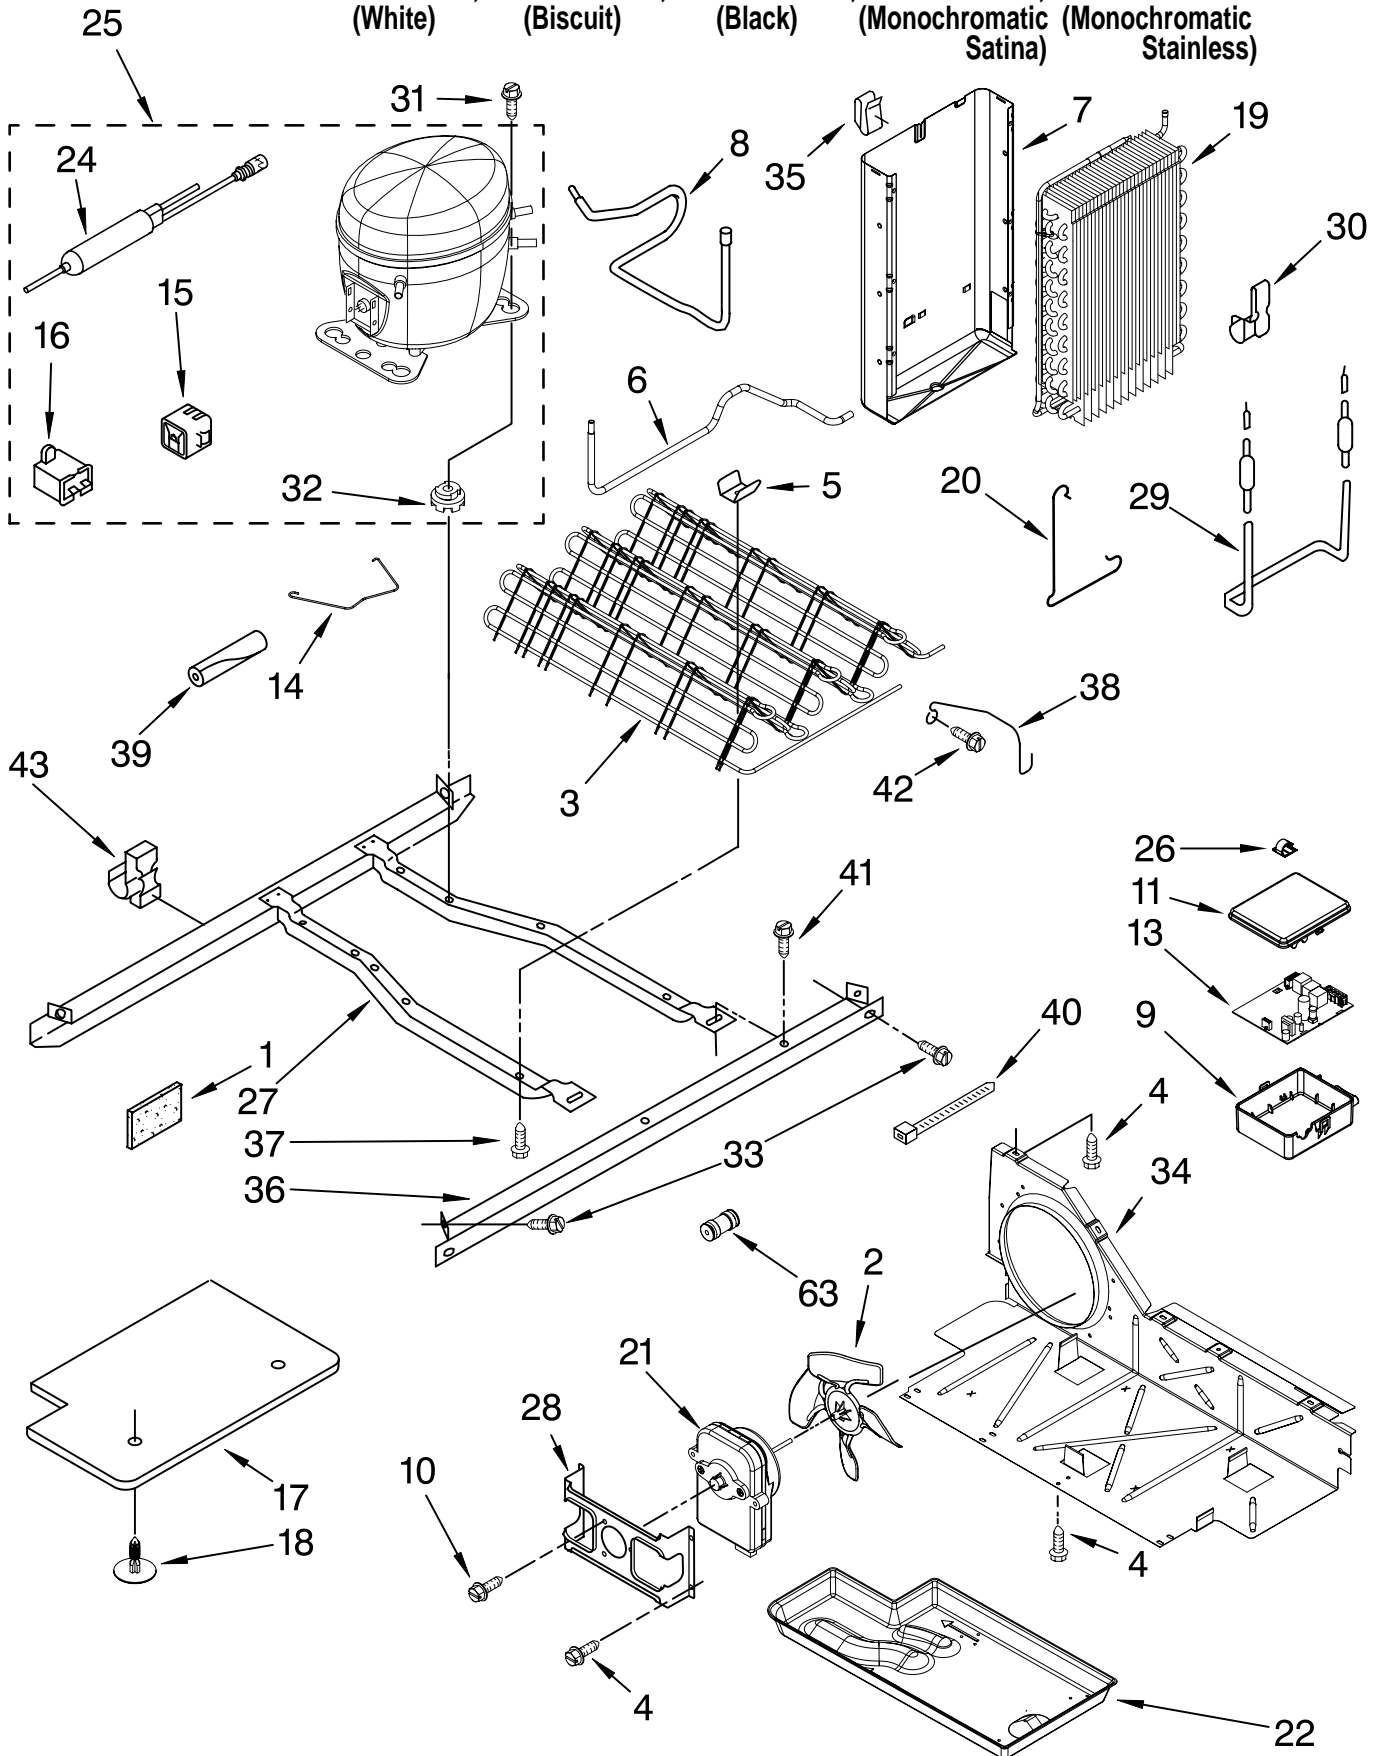

UNIT PARTS

For Models: ED5PBAXVQ00, ED5PBAXVT00, ED5PBAXVB00, ED5PBAXVY00, ED5PBAXVA00
(White) (Biscuit) (Black) (Monochromatic Satina) (Monochromatic Stainless)

FOR ORDERING INFORMATION REFER TO PARTS PRICE LIST

UNIT PARTS

For Models: ED5PBAXVQ00, ED5PBAXVT00, ED5PBAXVB00, ED5PBAXVY00, ED5PBAXVA00
(White) (Biscuit) (Black) (Monochromatic Satina) (Monochromatic Stainless)

Illus. No.	Part No.	DESCRIPTION	Illus. No.	Part No.	DESCRIPTION	Illus. No.	Part No.	DESCRIPTION
1	2169104	Insulation, Sound	24		Drier	42	489478	Screw
2	12825802	Fan, Blade		W10177049	Production	43	W10169512	Clip, Wire & Tube
3	W10121484	Condenser Assembly		2317845	Service	63	2320322	Union
4	489464	Screw	25	W10139462	Compressor	Following Parts Not Illustrated and Optional Parts Not Included 978025 Valve, Access (1/4") 978026 Valve, Access (5/16") 978027 Valve, Access (3/8") 978028 Valve, Access (1/2") 978029 Valve, Access (5/8") 978030 Valve, Access (3/4") 876764 Valve, Access (3/16")		
5	2216914	Clip, Condenser			(Includes Items			
6	2161341	Tube, Condenser to Heat Loop			15, 16, 24, & 32)			
7	2217194	Heat Shield And Drain Pan			(Also Order 876765 Tube Kit)			
8	2205765	Tube Suction	26	1115374	Clip, Wiring			
9	2326982	Control Box	27	2304904	Unit Mounting Frame			
10	8533993	Screw	28	2181929	Bracket, Fan Motor			
11	2255624	Box Cover	29	2323198	Heater, Defrost			
13	2322572	Elec. Control	30	2304287	Clip, Heater			
14	2223314	Clip, Retaining	31	489373	Screw			
15	2304884	Start-Device, Combination (Start Relay and Overload)	32		Grommet (4)			
16		Capacitor		1100826	Production			
	2169373	Production		4387558	Service			
	2264017	Service	33	489340	Screw			
17	2304899	Unit Cover, Bottom	34	2196202	Air Baffle			
18	489396	Clip	35	2155547	Clip, Heat			
19	2188823	Evaporator	36	2305374	Unit Mounting Rail			
20	2161324	Clip	37	8281232	Screw			
21	2188874	Motor, Fan	38	2186495	Guard, Fan			
22	1105523	Tray, Evaporator	39	2161302	Sleeve			
			40	2172840	Wire Tie			
			41	489427	Screw			

REFRIGERANT CHARGE

5.0 oz.
(R-134A)