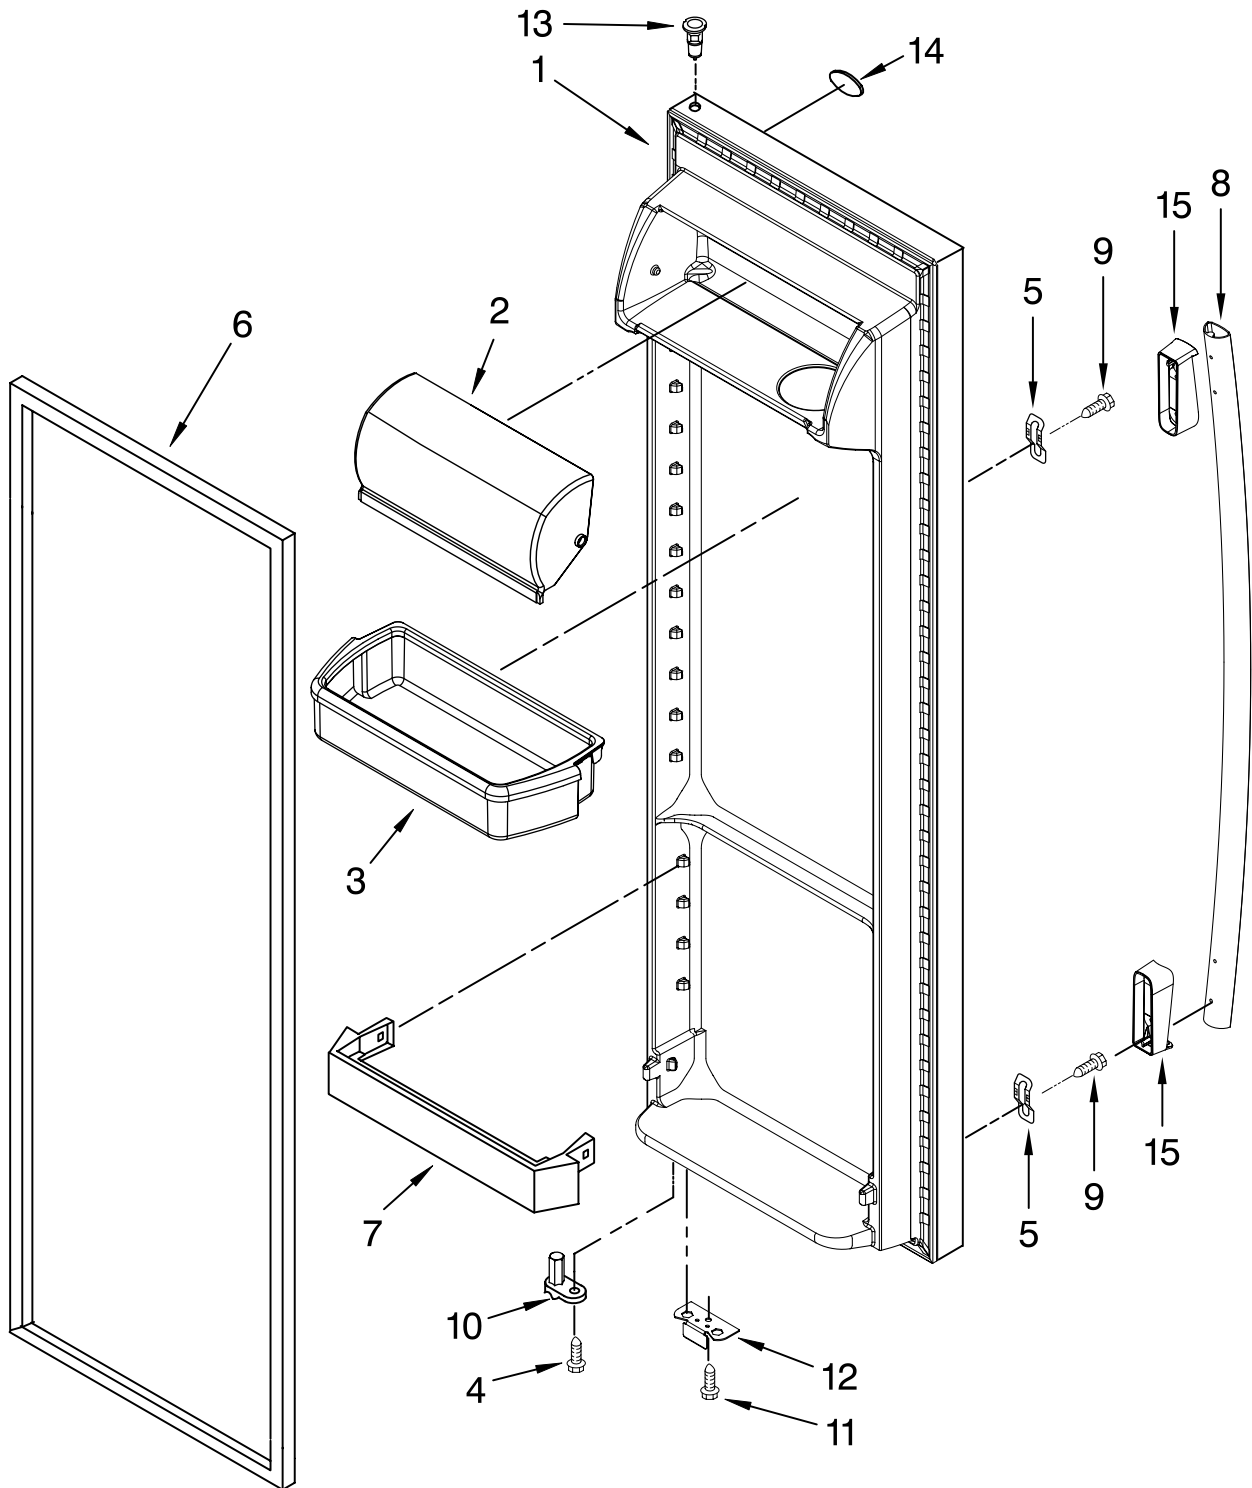

MOTOR AND ICE CONTAINER PARTS

For Models: ED5PBAXVQ00, ED5PBAXVT00, ED5PBAXVB00, ED5PBAXVY00, ED5PBAXVA00
(White) (Biscuit) (Black) (Monochromatic Satina) (Monochromatic Stainless)

Illus. No.	Part No.	DESCRIPTION
1	2198573	Ice Bin
2	2317254	Crusher Bin
3	2317240	Auger
4	2258220	Washer
5	1119007	Spacer, Flat (4)
6	2317248	Cover, Crusher
7	2257024	Blade, Rotary
8	1119005	Spacer, Step (2)
9	2257020	Blade, Fixed
10	2257023	Blade, Rotary
11	2317239	Block, Blade
12	489229	Roll Pin
13	2257022	Blade, Rotary
14	489235	Washer, Plain
15	2198661	Washer, Coupling
16	2188918	Coupling
17	8281164	Screw
18	3400065	Screw
19	2317277	Latch, Bin
20	2198608	Spring, Latch
21	8281163	Screw
22	2188919	Holder
23	2317243	Wiper
24	2198628	Seal
25	2317250	Divider, Chamber
26	2188916	Drive Shaft
27	2322488	Enclosure, Motor
28	2322580	Dispenser, Motor
29	2212305	Cover
30	489478	Screw
31	2315559	Sleeve, Coupling
100	2317251	Ice Container (Complete)

REFRIGERATOR DOOR PARTS

For Models: ED5PBAXVQ00, ED5PBAXVT00, ED5PBAXVB00, ED5PBAXVY00, ED5PBAXVA00
(White) (Biscuit) (Black) (Monochromatic Satina) (Monochromatic Stainless)

FOR ORDERING INFORMATION REFER TO PARTS PRICE LIST