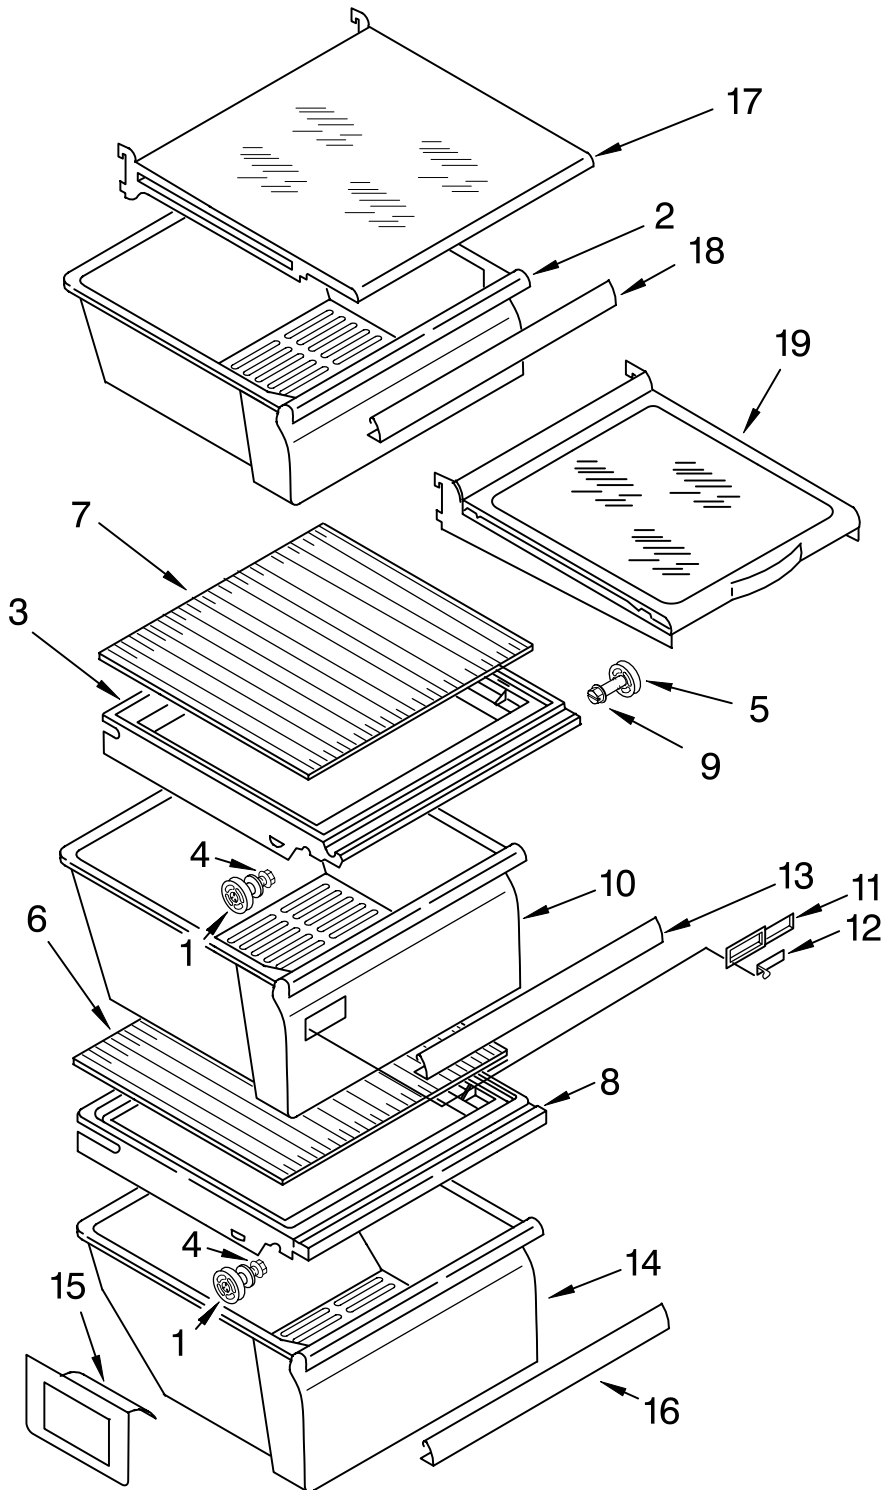

# REFRIGERATOR LINER PARTS

For Models: ED5PBAXVQ00, ED5PBAXVT00, ED5PBAXVB00, ED5PBAXVY00, ED5PBAXVA00  
 (White) (Biscuit) (Black) (Monochromatic Satina) (Monochromatic Stainless)

Illus. No.	Part No.	DESCRIPTION
1		Liner (Not A Serviceable Part)
2	W10175967	Escutcheon, Meat Pan Control
3	2182757	Slide Meat Pan Control
4	2257741	Louver
5	2256035	Bracket, Dual Crisper Light
6	2311637	Wire Harness, Dual Crisper
7	2319866	Shelf Ladder
8	489478	Screw
9	W10004810	Screw (2)
10	2256085	Bracket Retainer
11	489290	Screw
12	W10151374	Air Diffuser Assembly
13	2152019	Air Diffuser Cover
14	2150331	Cover, Wiring
15	2162085	Socket
16	2307107	Reservoir
17	2255743	Light Bulb
18	2209769	Light Lens
19	488280	Screw

# REFRIGERATOR SHELF PARTS

For Models: ED5PBAXVQ00, ED5PBAXVT00, ED5PBAXVB00, ED5PBAXVY00, ED5PBAXVA00  
 (White) (Biscuit) (Black) (Monochromatic Satina) (Monochromatic Stainless)

Illus. No.	Part No.	DESCRIPTION
1	2196485	Stud Assembly
2	2188655	Snack Bin
3	2209698	Cover, Crisper
4	3400894	Screw
5	2196483	Stud Assembly
6	2179259	Glass, Meat Cover
7	W10141752	Glass, Cover
8	2311726	Cover, Meat Pan
9	8281158	Screw
10	2188652	Crisper Pan
11	2179343	Body, Humidity Control
12	2179342	Slide, Humidity Control
13	2255593	Trim, Handle
14	2188654	Meat Pan
15	2179350	Deflector
16	2255592	Trim, Handle
17	W10141750	Shelf, Snack Bin
18	2179243	Trim, Handle
19	W10141748	Shelf Assembly, Spillguard (2)