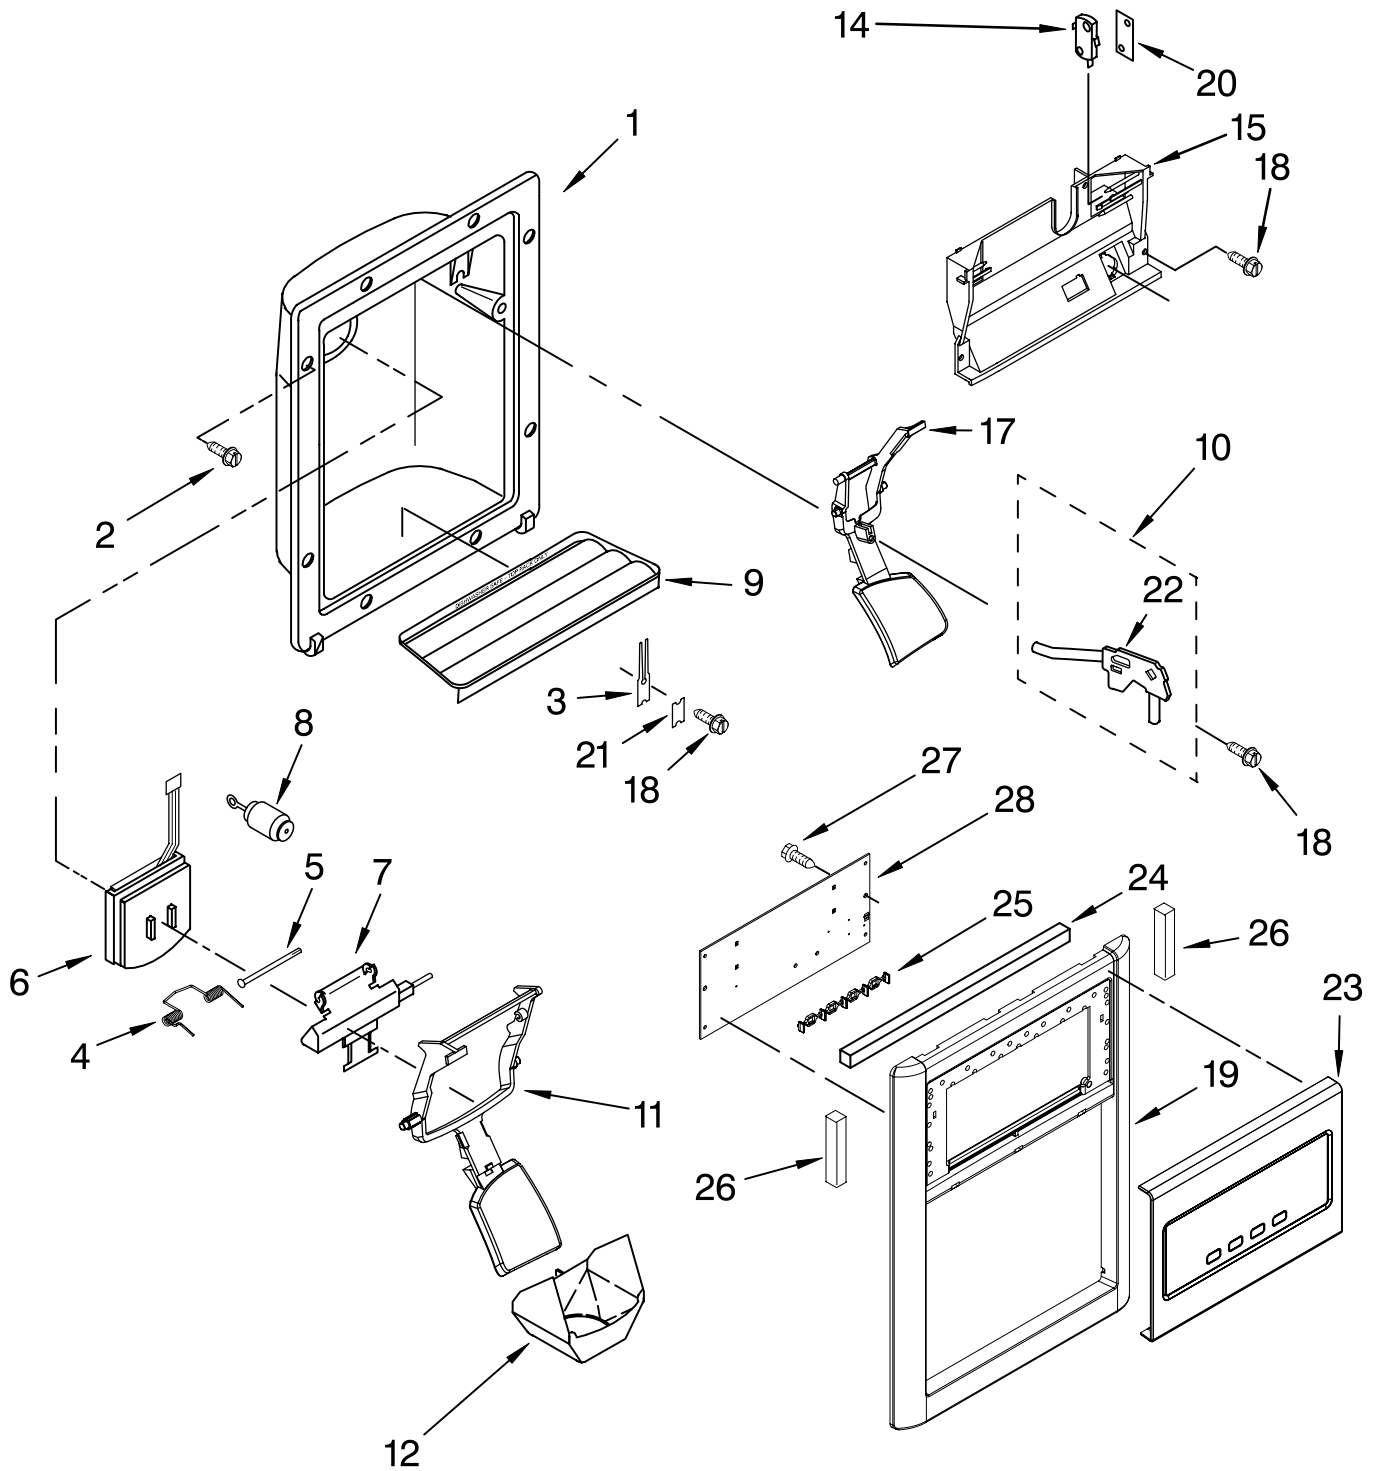

DISPENSER FRONT PARTS

For Models: ED5PBAXVQ00, ED5PBAXVT00, ED5PBAXVB00, ED5PBAXVY00, ED5PBAXVA00
(White) (Biscuit) (Black) (Monochromatic Satina) (Monochromatic Stainless)

FOR ORDERING INFORMATION REFER TO PARTS PRICE LIST

DISPENSER FRONT PARTS

For Models: ED5PBAXVQ00, ED5PBAXVT00, ED5PBAXVB00, ED5PBAXVY00, ED5PBAXVA00
(White) (Biscuit) (Black) (Monochromatic Satina) (Monochromatic Stainless)

Illus. No.	Part No.	DESCRIPTION
1		Housing, Dispenser (Not Serviced)
2	3196537	Screw
3	2194719	Retainer, Levers
4	2304772	Spring, Torsion
5	2196195	Pin
6	2180353	Door, Ice
7	2304355	Door Mechanism Assembly
8	2205686	Mechanism Delay
9		Grille, Overflow
	2206670W	White
	2206670T	Biscuit
	2206670B	Black
	W10171993	Stainless
10	2304317	Water Fitting Assembly (Includes Water Tube)
11		Lever, Ice Dispenser
	W10152853	White
	W10152855	Biscuit
	W10152854	Black
	W10155161	Apollo Grey
12	2180224	Guide, Ice
14	2162361	Switch
15	W10167536	Bracket, Control
17		Lever, Water Dispenser
	W10152858	White
	W10152860	Biscuit
	W10152859	Black
	W10155162	Apollo Grey
18	489000	Screw
19		Bezel, Disp
	W10136850	White
	W10136852	Biscuit
	W10136851	Black
	W10139842	Mono Satina (SS)
	W10171988	Mono Stain (NO)
20	625834	Spacer, Switch (2)
21	2195051	Strain Relief
22	2304673	Bracket, Dispenser
23		Fascia Assy
	W10170153	White
	W10170155	Biscuit
	W10170154	Black
	W10170157	Mono Satina (SS)
	W10171978	Mono Stain (NO)
24	2305571	Gasket, Disp
25	W10170412	Support, Window
26	W10194025	Gasket, Disp (2)
27	489214	Screw (2)
28	2321748	Control, Elec

FOR ORDERING INFORMATION REFER TO PARTS PRICE LIST