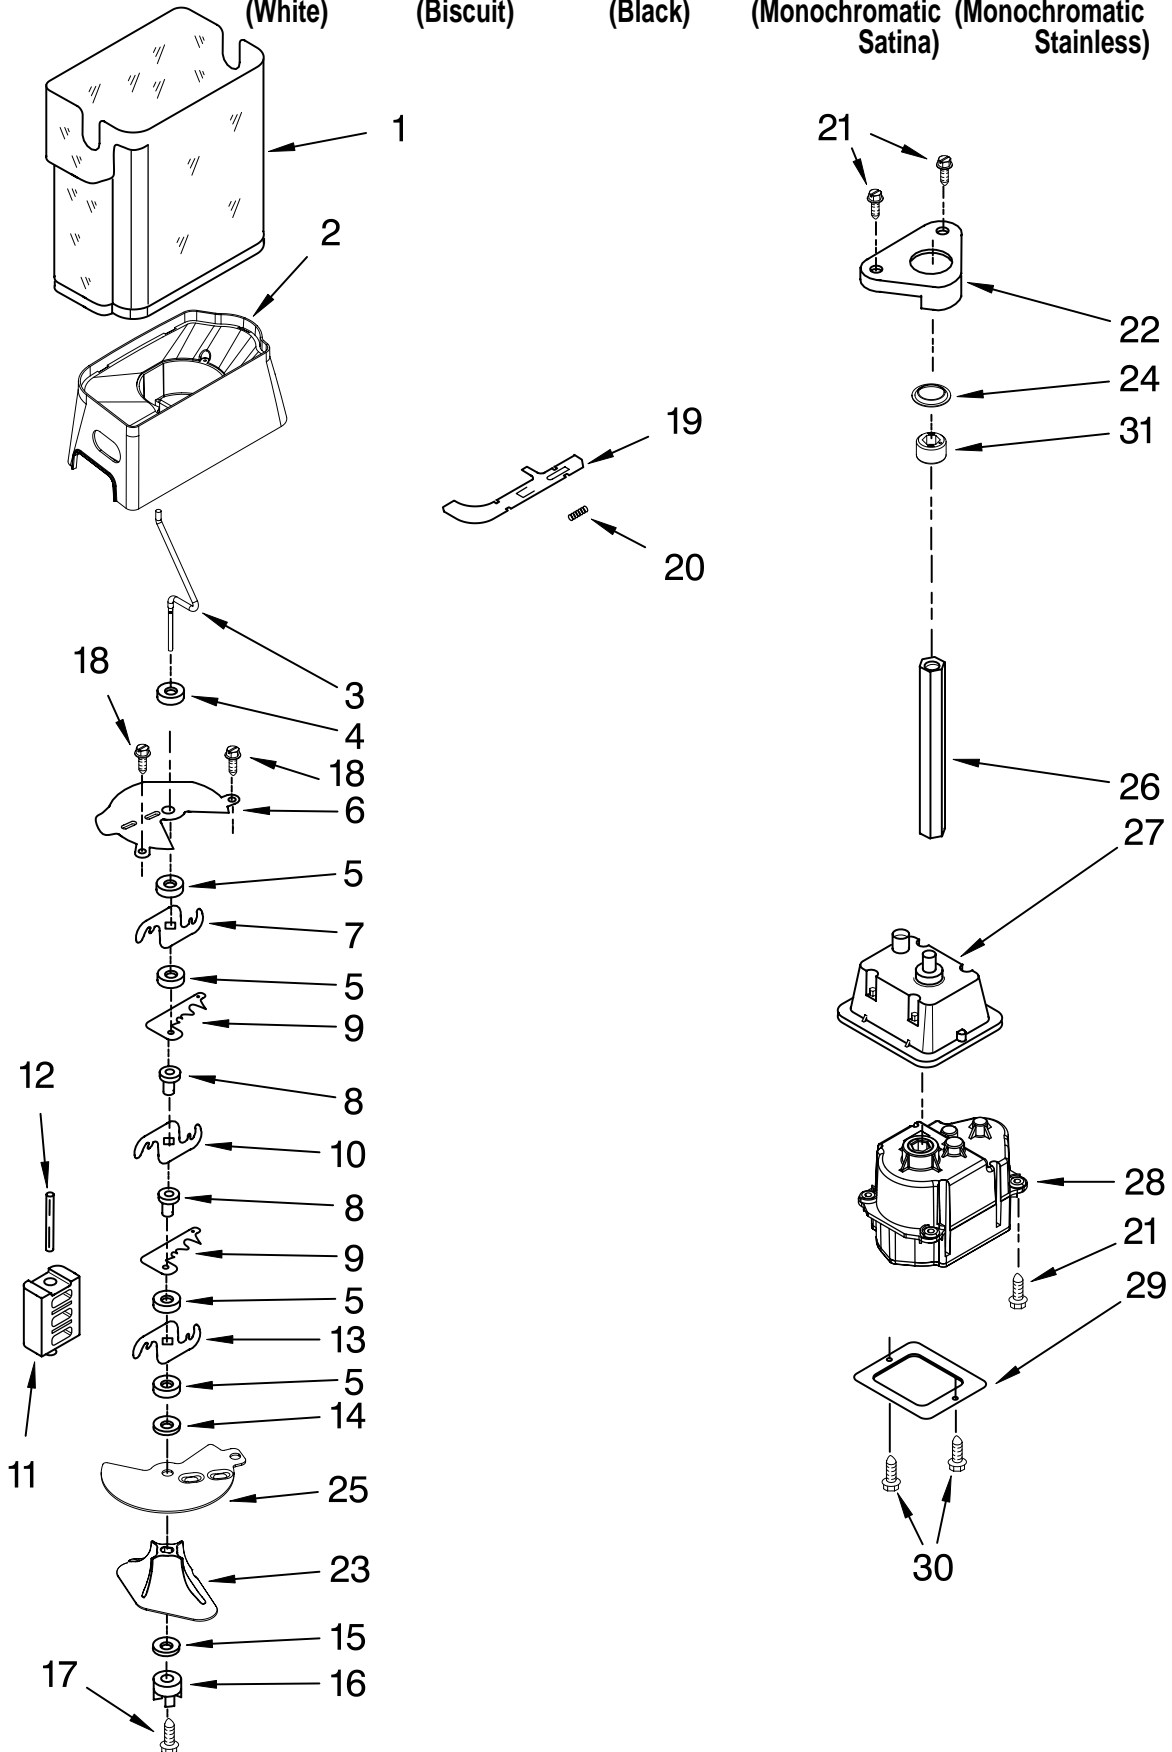

MOTOR AND ICE CONTAINER PARTS

For Models: ED5PBAXVQ00, ED5PBAXVT00, ED5PBAXVB00, ED5PBAXVY00, ED5PBAXVA00
(White) (Biscuit) (Black) (Monochromatic Satina) (Monochromatic Stainless)

FOR ORDERING INFORMATION REFER TO PARTS PRICE LIST

MOTOR AND ICE CONTAINER PARTS

For Models: ED5PBAXVQ00, ED5PBAXVT00, ED5PBAXVB00, ED5PBAXVY00, ED5PBAXVA00
(White) (Biscuit) (Black) (Monochromatic Satina) (Monochromatic Stainless)

Illus. No.	Part No.	DESCRIPTION
1	2198573	Ice Bin
2	2317254	Crusher Bin
3	2317240	Auger
4	2258220	Washer
5	1119007	Spacer, Flat (4)
6	2317248	Cover, Crusher
7	2257024	Blade, Rotary
8	1119005	Spacer, Step (2)
9	2257020	Blade, Fixed
10	2257023	Blade, Rotary
11	2317239	Block, Blade
12	489229	Roll Pin
13	2257022	Blade, Rotary
14	489235	Washer, Plain
15	2198661	Washer, Coupling
16	2188918	Coupling
17	8281164	Screw
18	3400065	Screw
19	2317277	Latch, Bin
20	2198608	Spring, Latch
21	8281163	Screw
22	2188919	Holder
23	2317243	Wiper
24	2198628	Seal
25	2317250	Divider, Chamber
26	2188916	Drive Shaft
27	2322488	Enclosure, Motor
28	2322580	Dispenser, Motor
29	2212305	Cover
30	489478	Screw
31	2315559	Sleeve, Coupling
100	2317251	Ice Container (Complete)