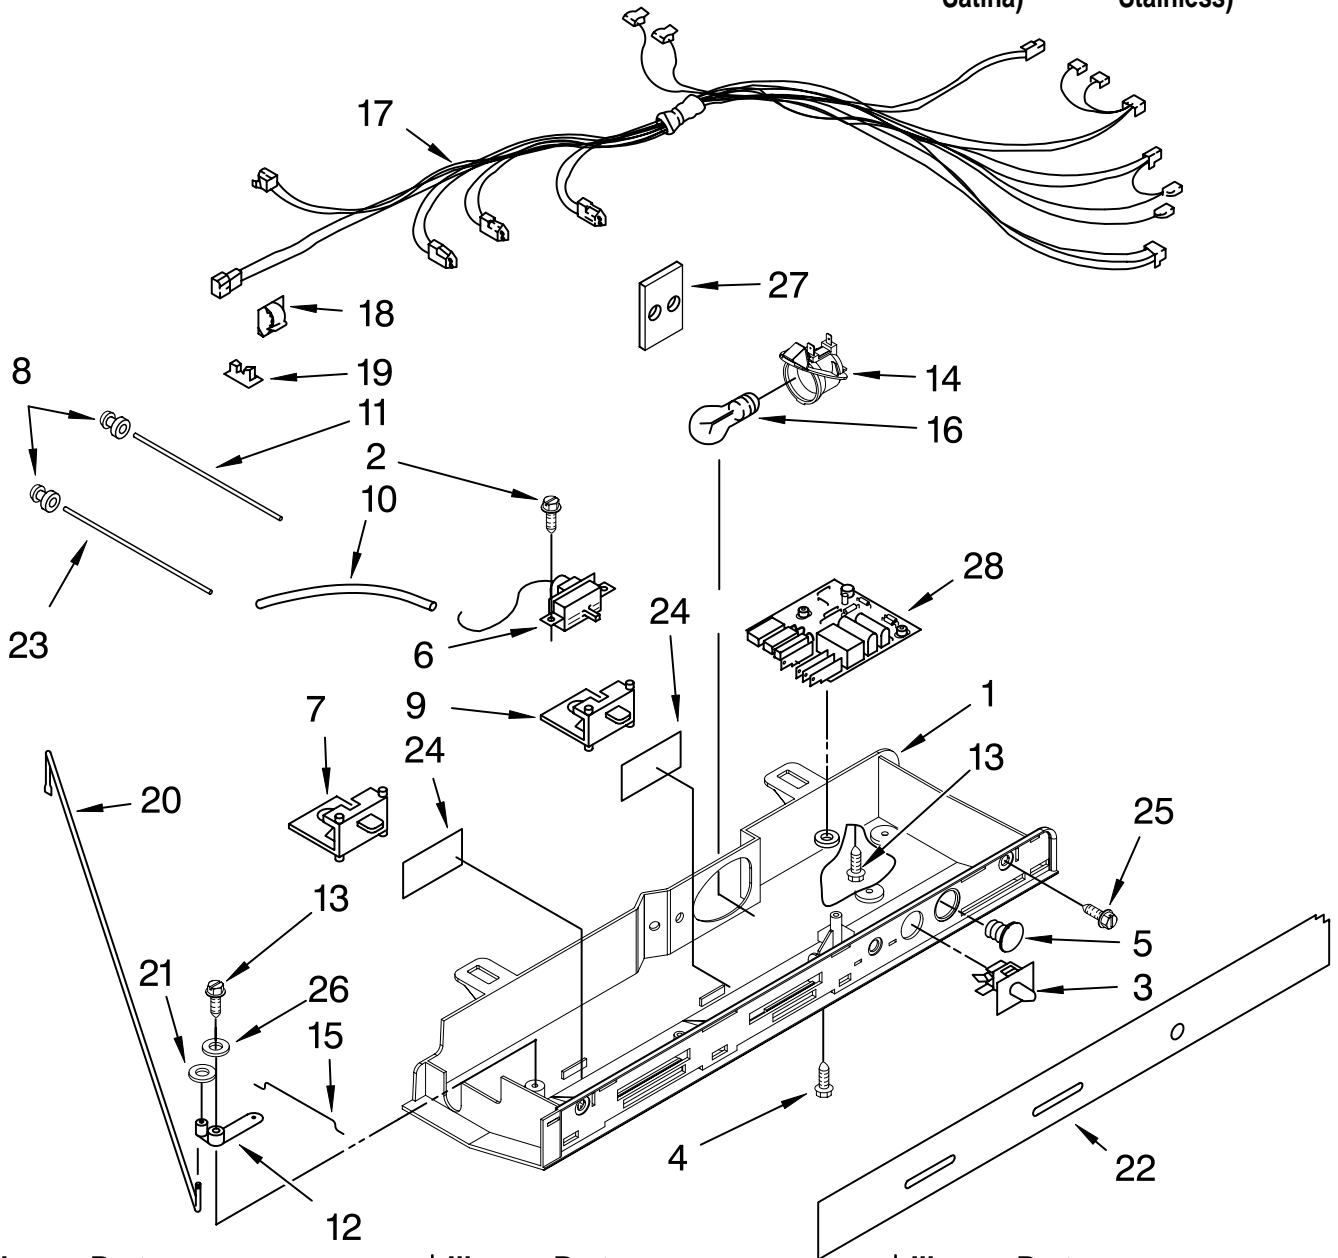

CONTROL PARTS

For Models: ED5PBAXVQ00, ED5PBAXVT00, ED5PBAXVB00, ED5PBAXVY00, ED5PBAXVA00
(White) (Biscuit) (Black) (Monochromatic Satina) (Monochromatic Stainless)

Illus. No.	Part No.	DESCRIPTION
1	2181738	Control Box
2	489214	Screw (2)
3	2149705	Switch, Light
4	489398	Screw (2)
5	940014	Hole Plug
6	2315562	Thermostat
7	2181741	Slide, Air Control
8	2172906	Grommet, Light Bar (4)
9	2161466	Slide, Thermostat
10	2196001	Tube Barrier

Illus. No.	Part No.	DESCRIPTION
11	2179920	Light Bar (RC)
12	2161306	Pivot Arm
13	627068	Screw
14	2162085	Light Socket
15	2161307	Connecting Rod, Short
16	2255743	Light Bulb
17	2187868	Control Box Harness
18	1115374	Clip, Wiring

Illus. No.	Part No.	DESCRIPTION
19	1115375	Clip, Wiring
20	2161308	Connecting Rod
21	489391	Fastner, Push-On
22	W10176424	Escutcheon, Control Box
23	2179921	Light Bar (FC)
24	2175513	Window
25	489084	Screw (2)
26	489203	Spring Washer
27	2172931	Heat Shield
28	2303824	Control, Elec

FOR ORDERING INFORMATION REFER TO PARTS PRICE LIST