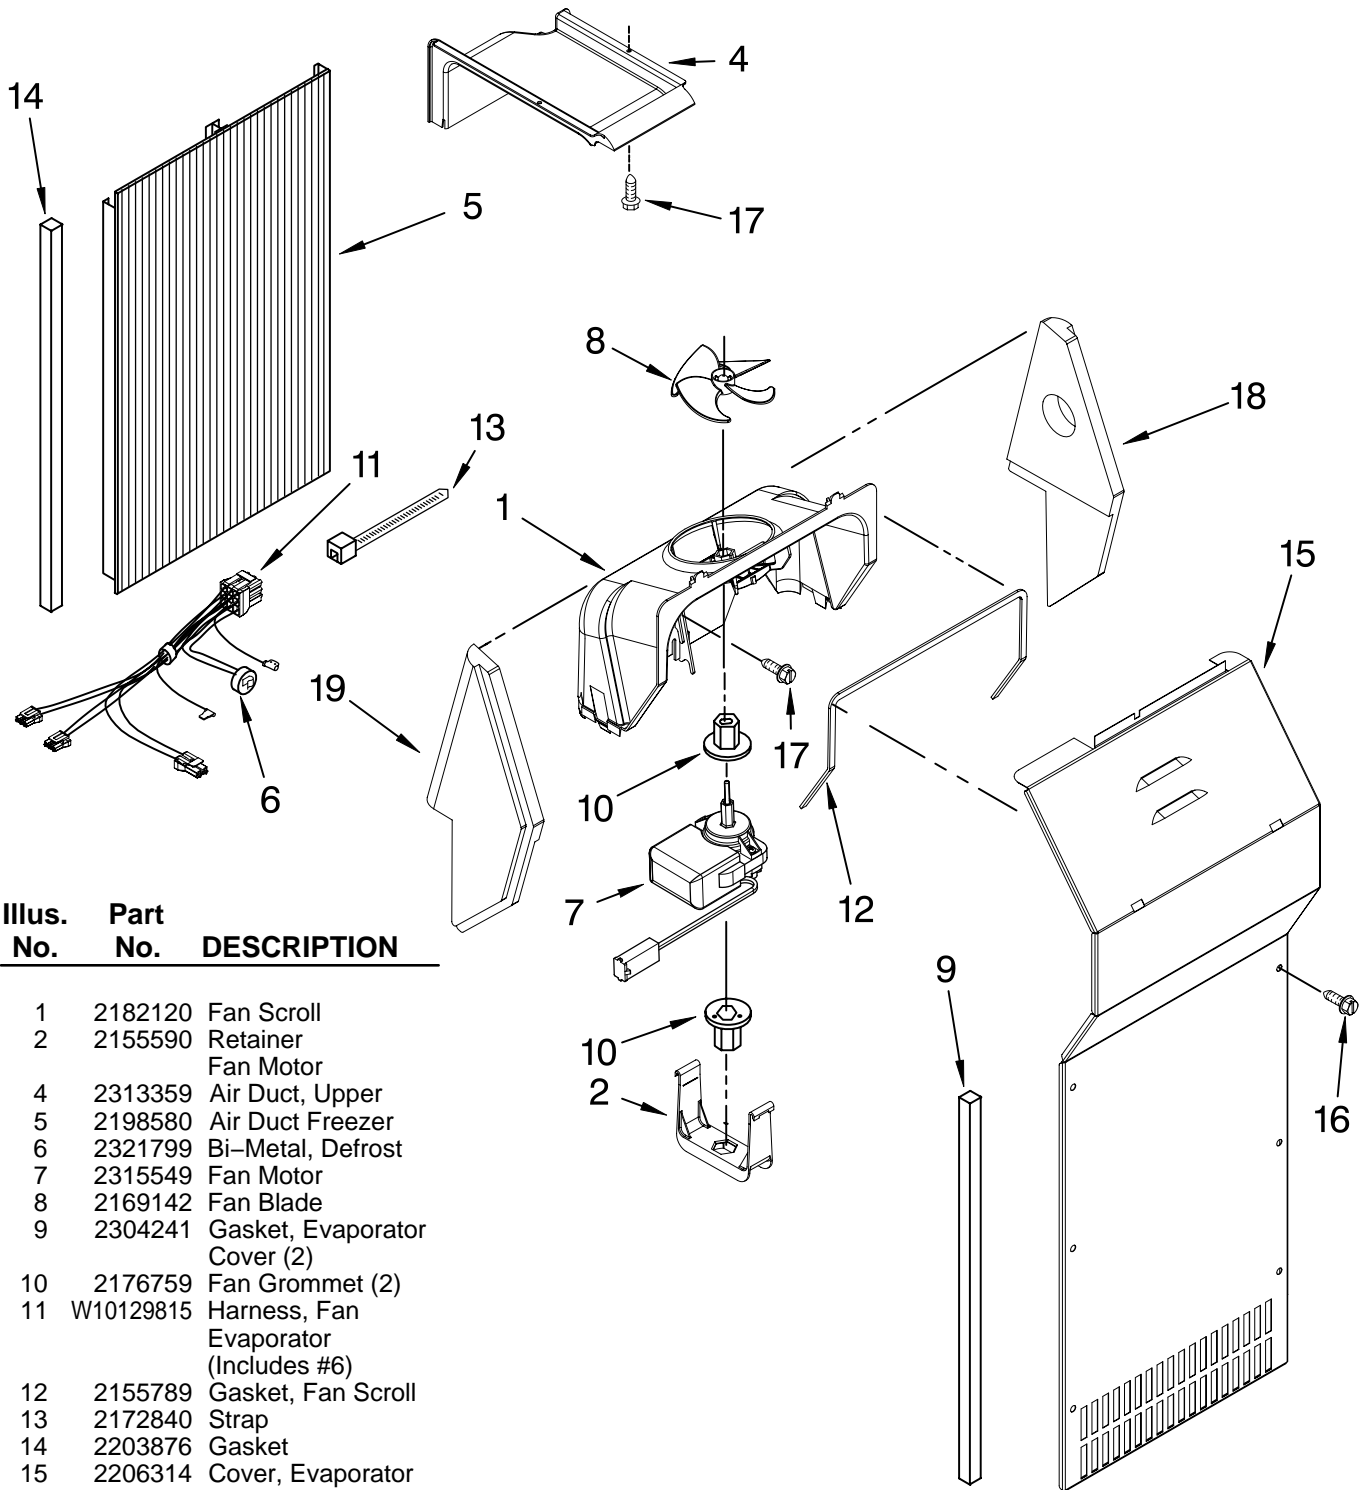

AIR FLOW PARTS

For Models: ED5PBAXVQ00, ED5PBAXVT00, ED5PBAXVB00, ED5PBAXVY00, ED5PBAXVA00
(White) (Biscuit) (Black) (Monochromatic Satina) (Monochromatic Stainless)

Illus. No.	Part No.	DESCRIPTION
1	2182120	Fan Scroll
2	2155590	Retainer Fan Motor
4	2313359	Air Duct, Upper
5	2198580	Air Duct Freezer
6	2321799	Bi-Metal, Defrost
7	2315549	Fan Motor
8	2169142	Fan Blade
9	2304241	Gasket, Evaporator Cover (2)
10	2176759	Fan Grommet (2)
11	W10129815	Harness, Fan Evaporator (Includes #6)
12	2155789	Gasket, Fan Scroll
13	2172840	Strap
14	2203876	Gasket
15	2206314	Cover, Evaporator (Includes #9)
16	8281159	Screw (6)
17	489478	Screw
18	2203595	Support, R.S.
19	2203596	Support, L.S.

FOR ORDERING INFORMATION REFER TO PARTS PRICE LIST