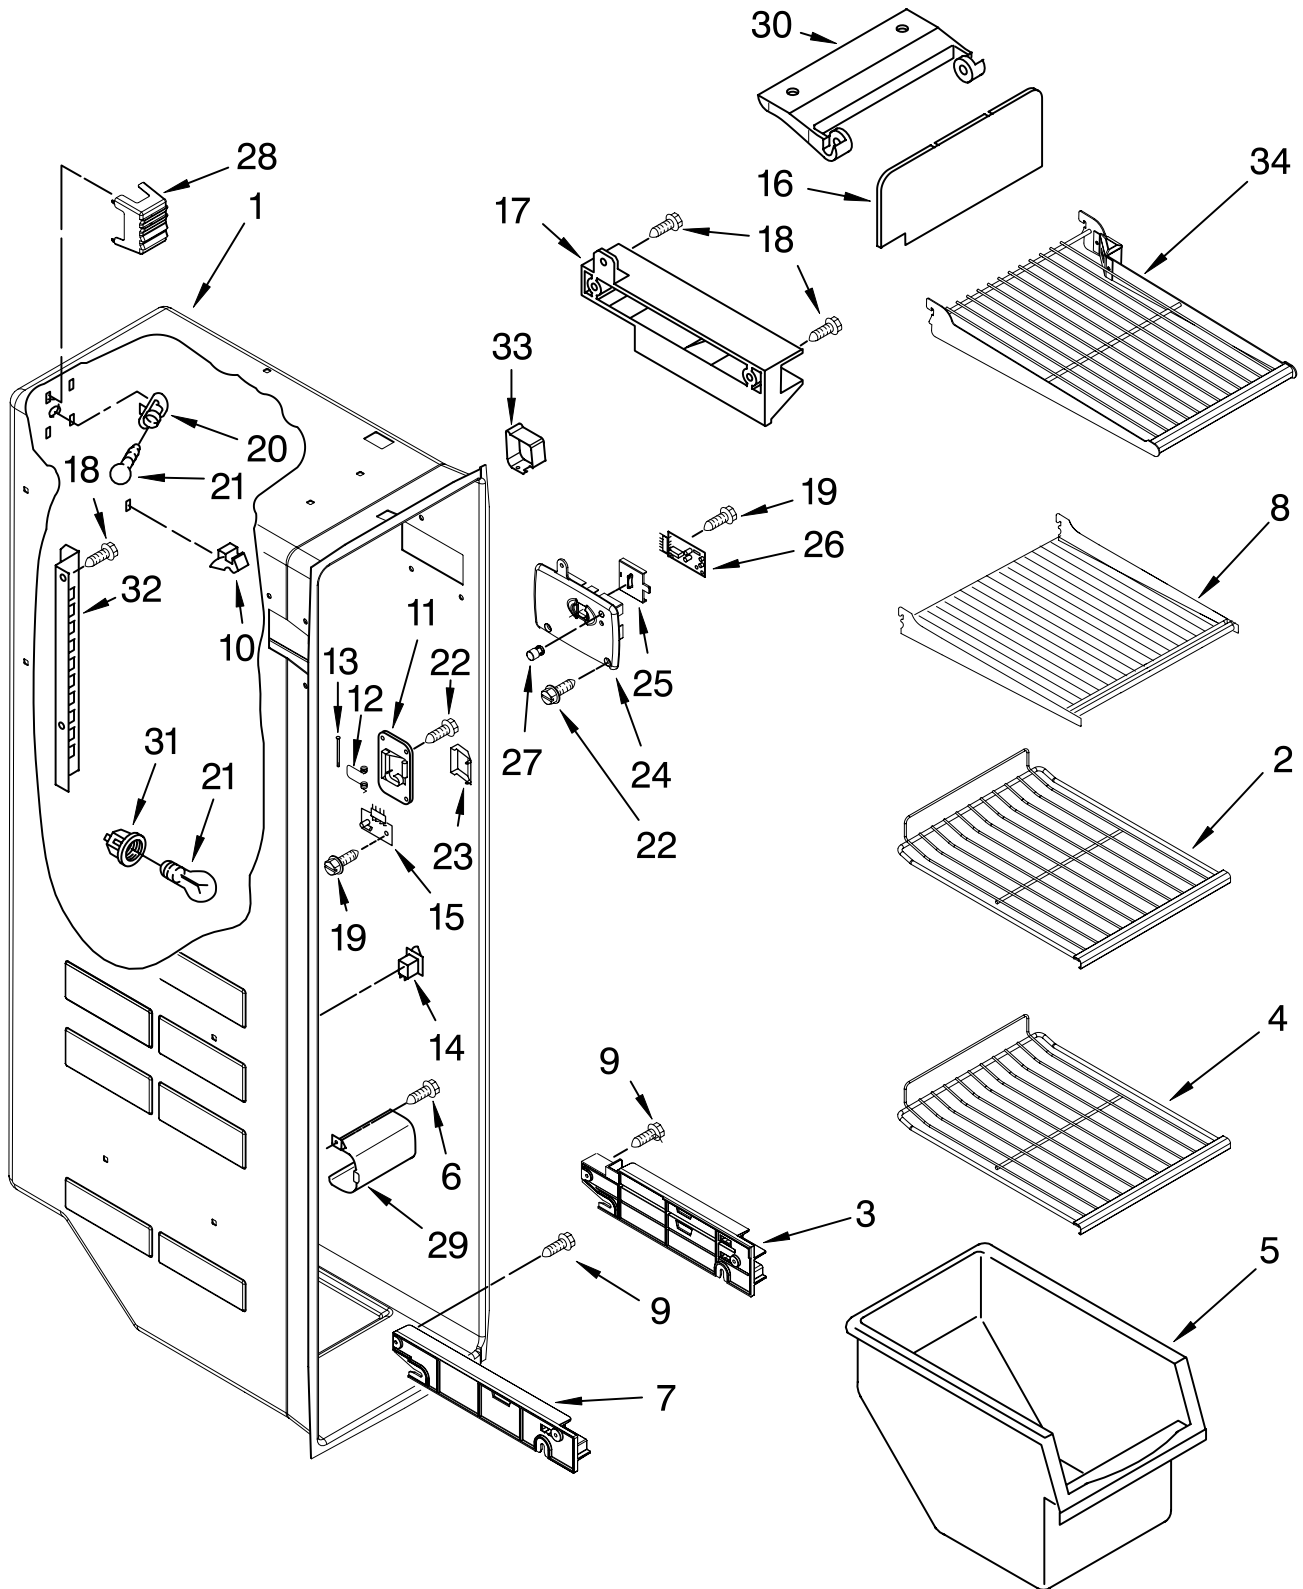

FREEZER LINER PARTS

For Models: ED5PBAXVQ00, ED5PBAXVT00, ED5PBAXVB00, ED5PBAXVY00, ED5PBAXVA00
(White) (Biscuit) (Black) (Monochromatic Satina) (Monochromatic Stainless)

FOR ORDERING INFORMATION REFER TO PARTS PRICE LIST

FREEZER LINER PARTS

For Models: ED5PBAXVQ00, ED5PBAXVT00, ED5PBAXVB00, ED5PBAXVY00, ED5PBAXVA00
(White) (Biscuit) (Black) (Monochromatic Satina) (Monochromatic Stainless)

Illus. No.	Part No.	DESCRIPTION
1		Liner (Not A Serviceable Part)
2	2211746K	Shelf, Slide Out Upper
3		Track, Basket-Dual
	2301291	Right
	2301292	Left
4	2211742K	Shelf, Slide Out
5	2182971	Freezer Bin
6	3400893	Screw
7		Shelf Track
	2301289	Right Side
	2301290	Left Side
8	2205837K	Shelf (2)
9	W10004810	Screw (8)
10	842534	Clip, Air Duct (2)
11	2198587	Cover, Emitter
12	2198635	Spring
13	2198634	Pin
14	1115373	Switch, Rocker Arm
15	2220398	P.C. Board Emitter
16	2255720	Cover, Ice Maker
17	2212321	Slide, Ice Maker Mounting
18	489478	Screw
19	489214	Screw
20	2162085	Light Socket
21	2255743	Light Bulb
22	8281185	Screw
23	2198633	Flipper
24	W10173569	Cover, Receiver
25	2315398	Slide, Ice Maker Shut Off
26	2255114	P.C. Board, Receiver
27	2198643	Lens
28	2198589	Light Shield
29	2212340	Light Lens
30	2198641	Bracket, Ice Maker Cover
31	2155597	Socket, Light
32		Ladder
	2198609	Left Side
	2198610	Right Side
33	2303234	Shield, Wiring
34	W10145262	Shelf, Pizza