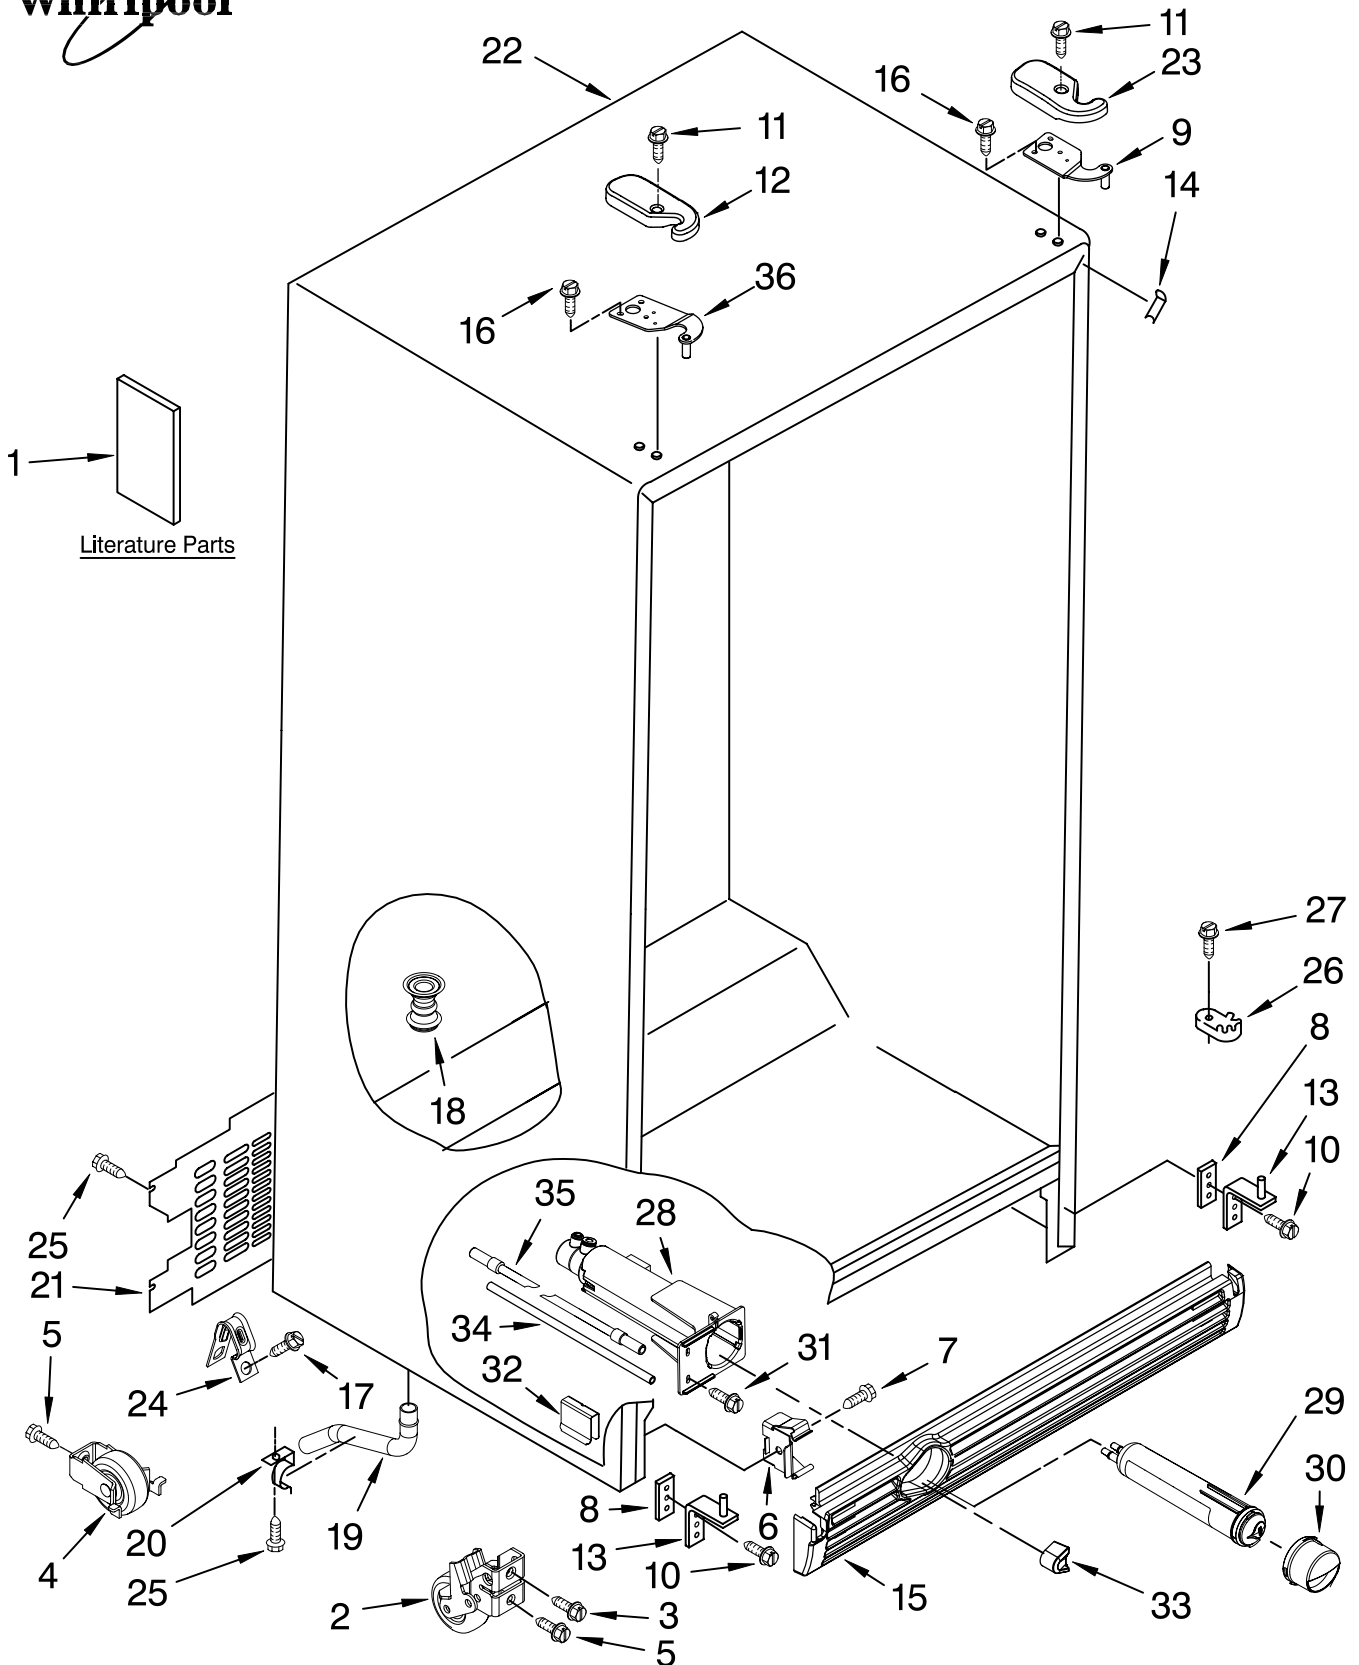

CABINET PARTS

REFRIGERATOR

For Models: ED5PBAXVQ00, ED5PBAXVT00, ED5PBAXVB00, ED5PBAXVY00, ED5PBAXVA00
(White) (Biscuit) (Black) (Monochromatic Satina) (Monochromatic Stainless)

FOR ORDERING INFORMATION REFER TO PARTS PRICE LIST