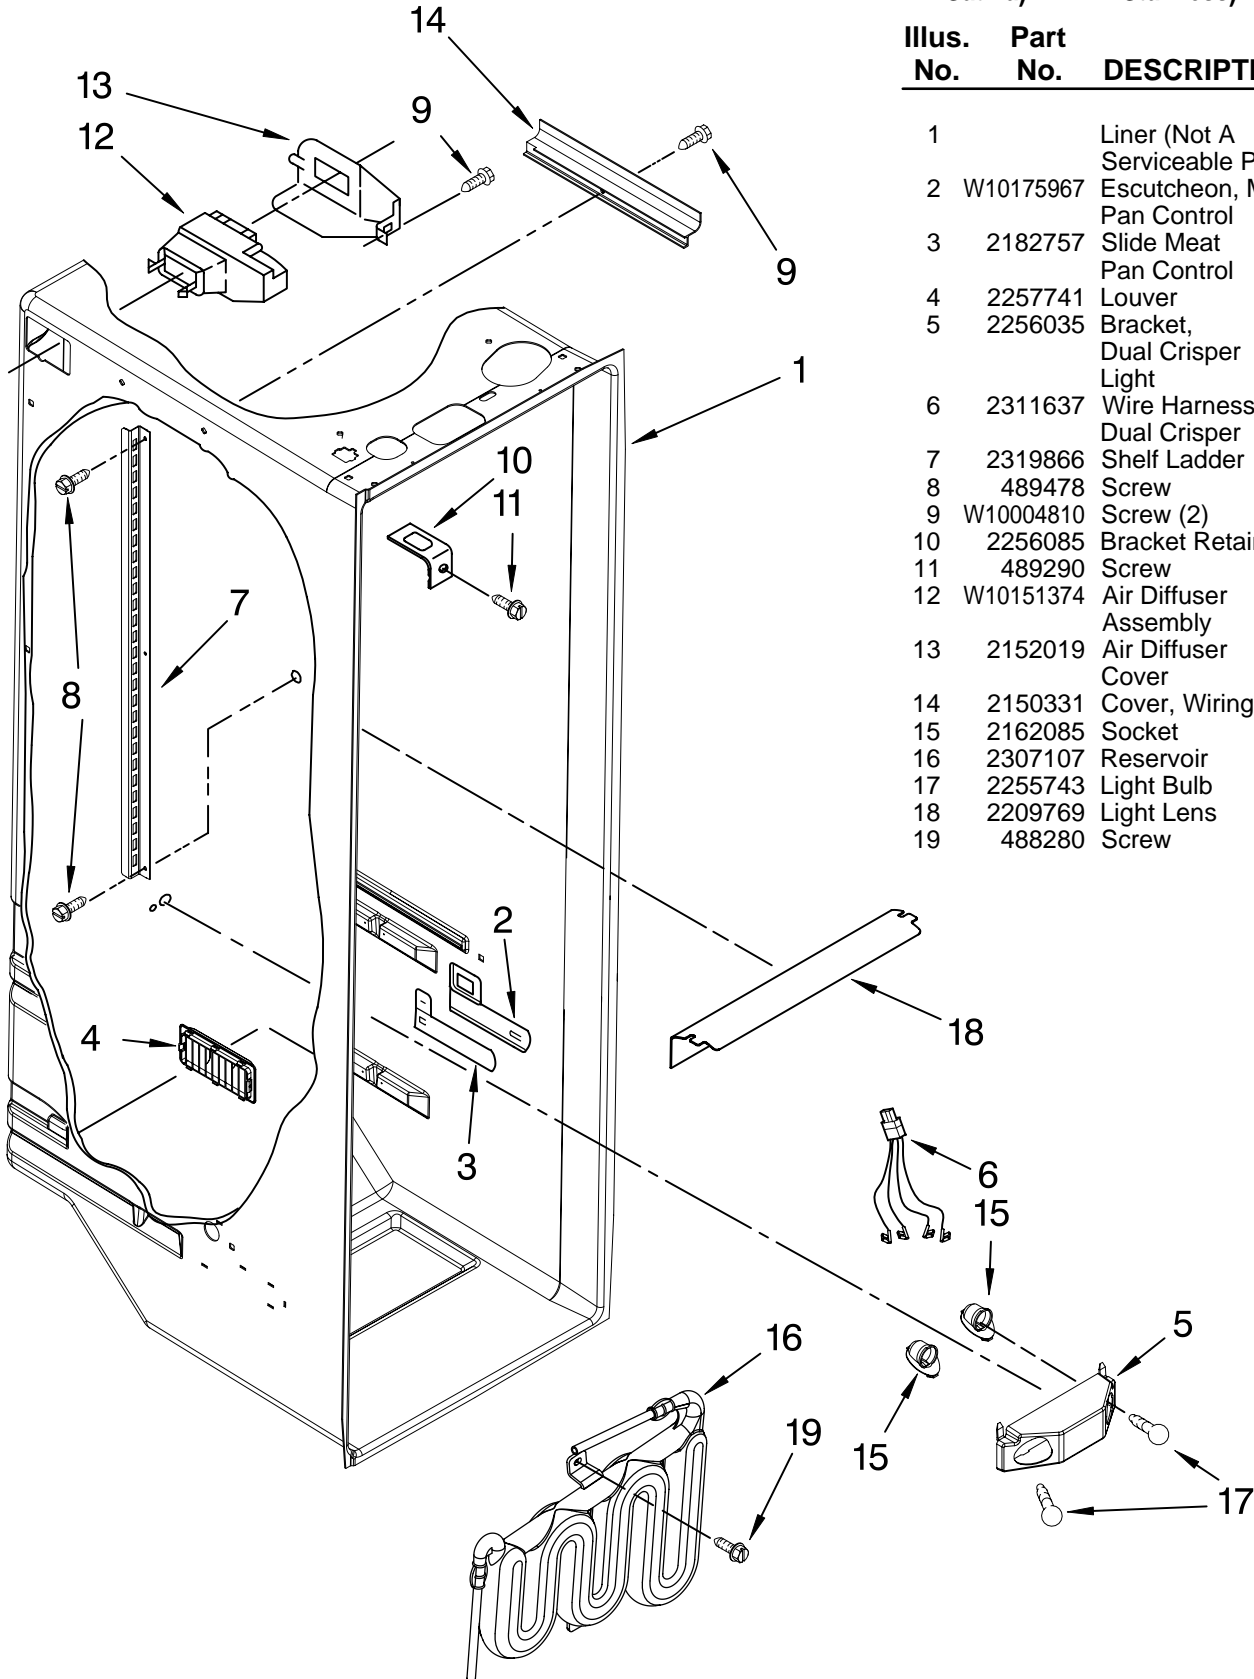

REFRIGERATOR LINER PARTS

For Models: ED5PBAXVQ00, ED5PBAXVT00, ED5PBAXVB00, ED5PBAXVY00, ED5PBAXVA00
(White) (Biscuit) (Black) (Monochromatic Satina) (Monochromatic Stainless)

Illus. No.	Part No.	DESCRIPTION
1		Liner (Not A Serviceable Part)
2	W10175967	Escutcheon, Meat Pan Control
3	2182757	Slide Meat Pan Control
4	2257741	Louver
5	2256035	Bracket, Dual Crisper Light
6	2311637	Wire Harness, Dual Crisper
7	2319866	Shelf Ladder
8	489478	Screw
9	W10004810	Screw (2)
10	2256085	Bracket Retainer
11	489290	Screw
12	W10151374	Air Diffuser Assembly
13	2152019	Air Diffuser Cover
14	2150331	Cover, Wiring
15	2162085	Socket
16	2307107	Reservoir
17	2255743	Light Bulb
18	2209769	Light Lens
19	488280	Screw

FOR ORDERING INFORMATION REFER TO PARTS PRICE LIST