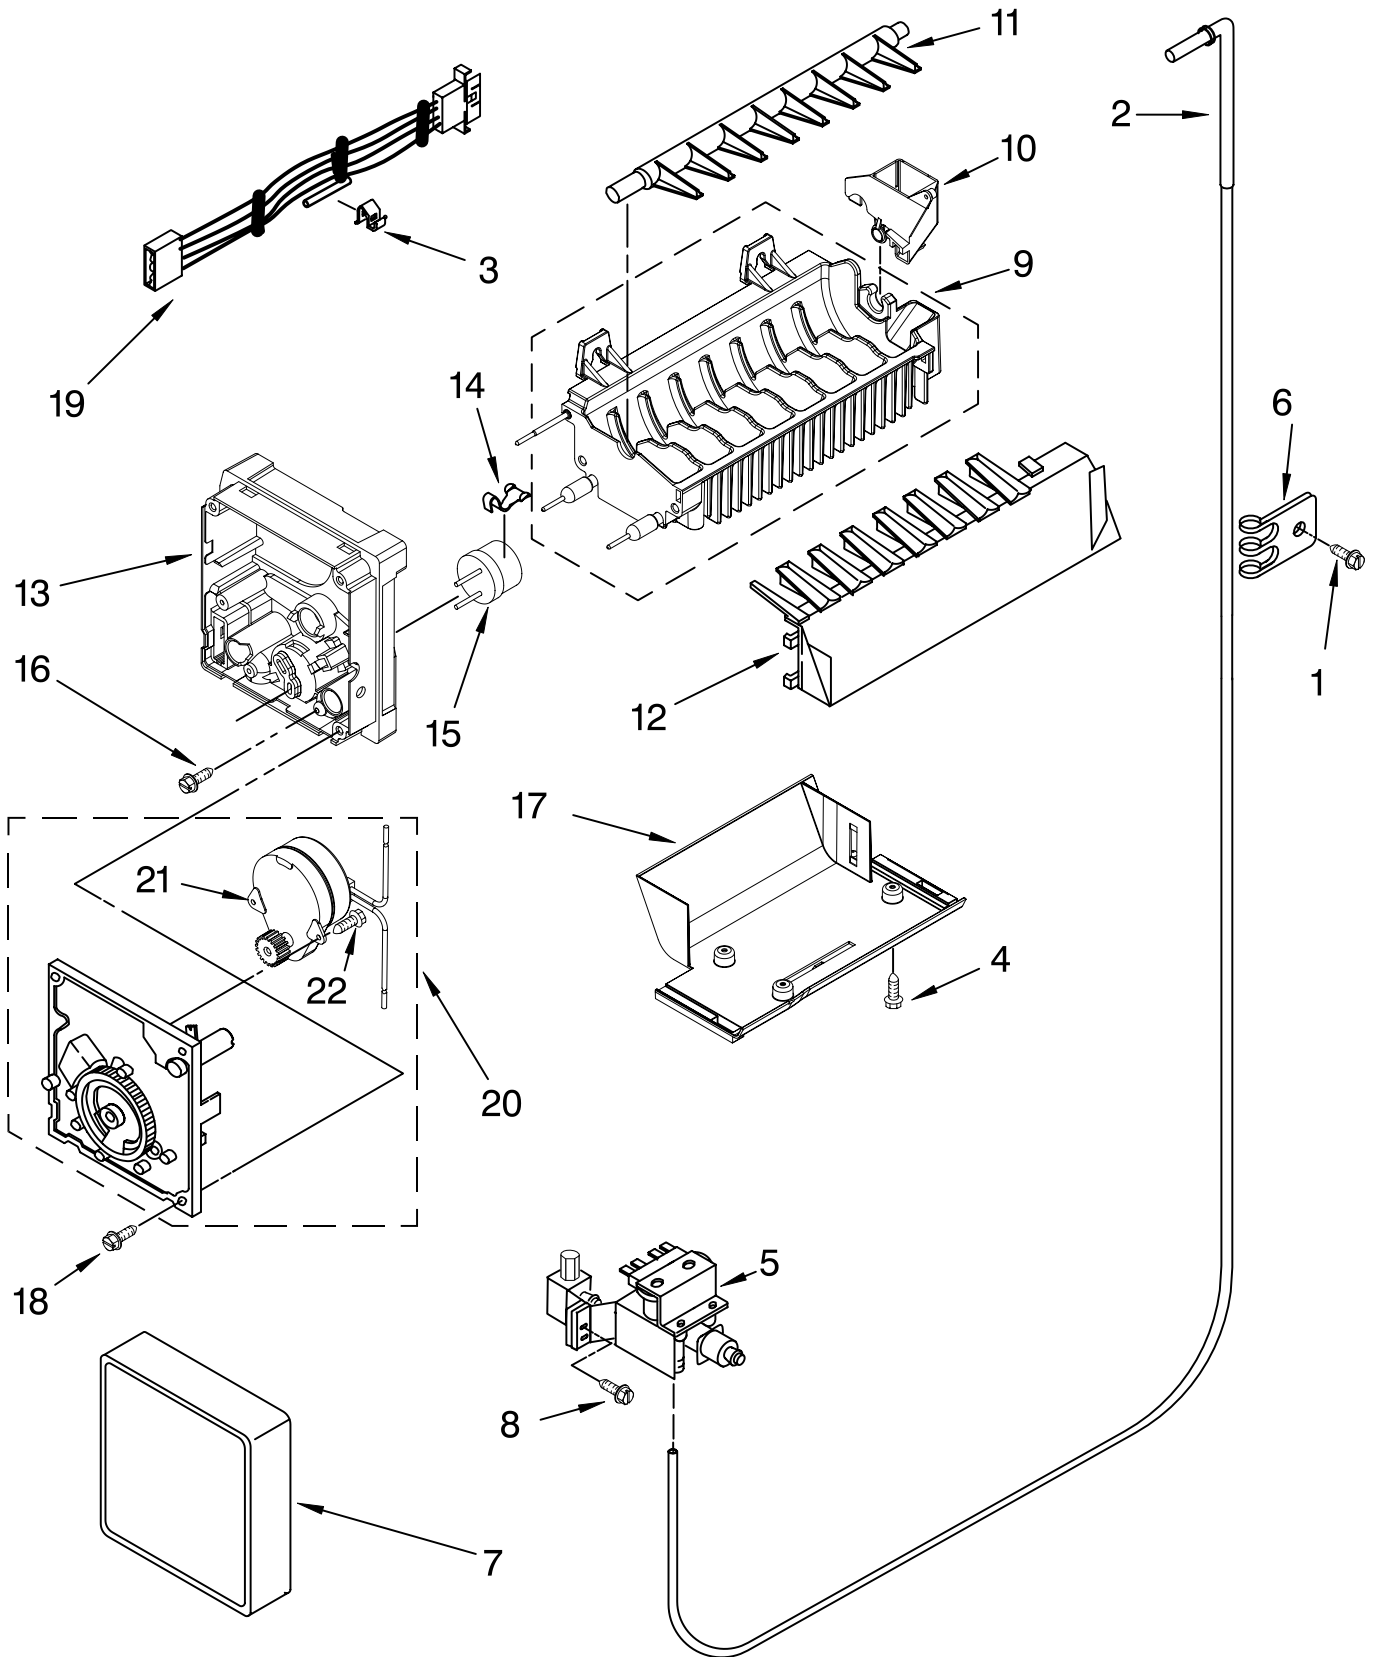

ICEMAKER PARTS

For Models: ED5PBAXVQ00, ED5PBAXVT00, ED5PBAXVB00, ED5PBAXVY00, ED5PBAXVA00
(White) (Biscuit) (Black) (Monochromatic Satina) (Monochromatic Stainless)

FOR ORDERING INFORMATION REFER TO PARTS PRICE LIST

ICEMAKER PARTS

For Models: ED5PBAXVQ00, ED5PBAXVT00, ED5PBAXVB00, ED5PBAXVY00, ED5PBAXVA00
(White) (Biscuit) (Black) (Monochromatic Satina) (Monochromatic Stainless)

Illus. No.	Part No.	DESCRIPTION
1	489084	Screw
2	2303216	Fitting, Water Tube
3	628379	Clip, Fuse
4	489478	Screw
5	2315534	Filter Valve Asm
6	2208136	Clip, Tube
7	2174358	Cover
8	488649	Screw
9	W10122527	Mold & Heater Assembly (Also Order 542638 Silicone Grease)
10	2304969	Cup-Water Fill
11	627843	Ejector
12	2198598	Ice Stripper
13	2194712	Support
14	2315522	Retainer, Thermostat
15	627985	Thermostat (Also Order 542369 Cement Alumilastic)
16	8533917	Screw
17	2303583	Bracket, Ice Maker Mounting
18	489276	Screw
19	2187467	Harness, Wiring
20	626691	Module Assembly (Includes Items 37 & 38)
21	626683	Motor
22	489136	Screw
100	W10122502	Icemaker Assembly