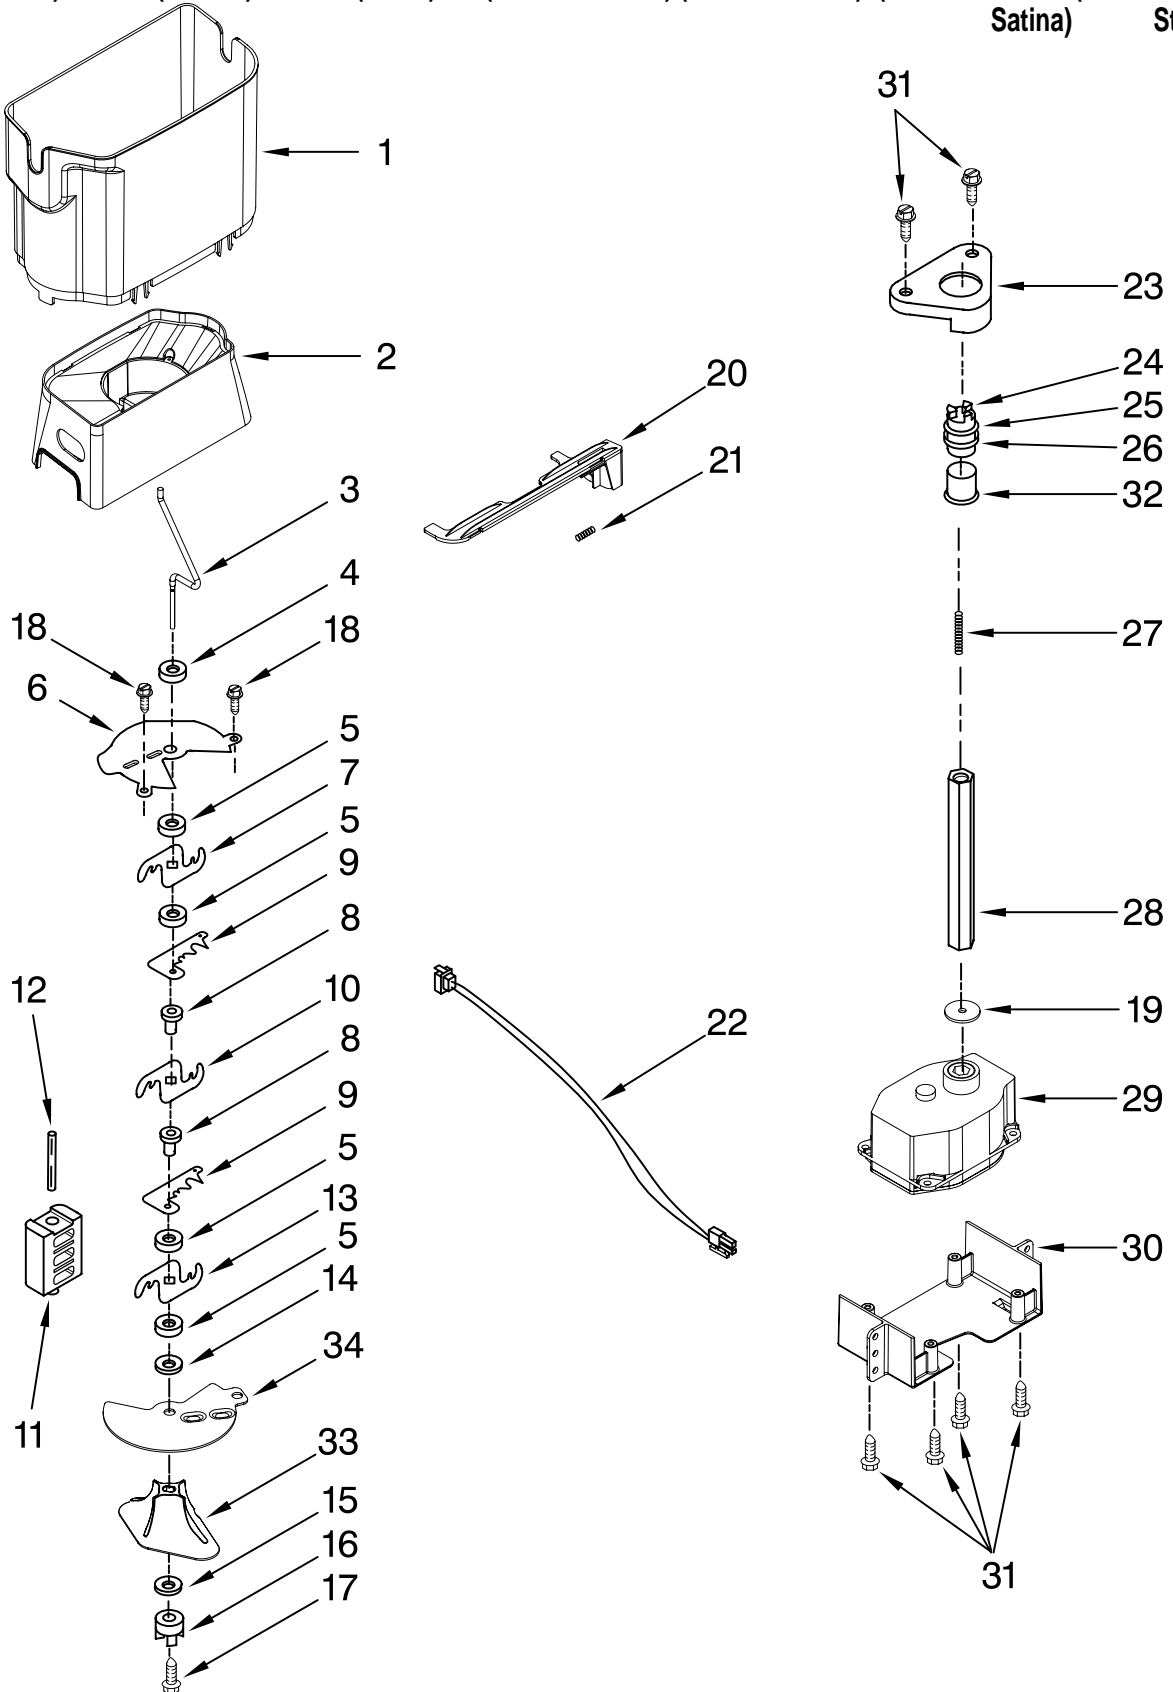

MOTOR AND ICE CONTAINER PARTS

For Models:

GS6NBEXRQ04, GS6NBEXRT04, GS6NBEXRB04, GS6NBEXRS04, GS6NBEXRL04, GS6NBEXRY04, GS6NBEXRA04
(White) (Biscuit) (Black) (Stainless Steel) (Stainless VCM) (Monochromatic Satina) (Monochromatic Stainless)

FOR ORDERING INFORMATION REFER TO PARTS PRICE LIST