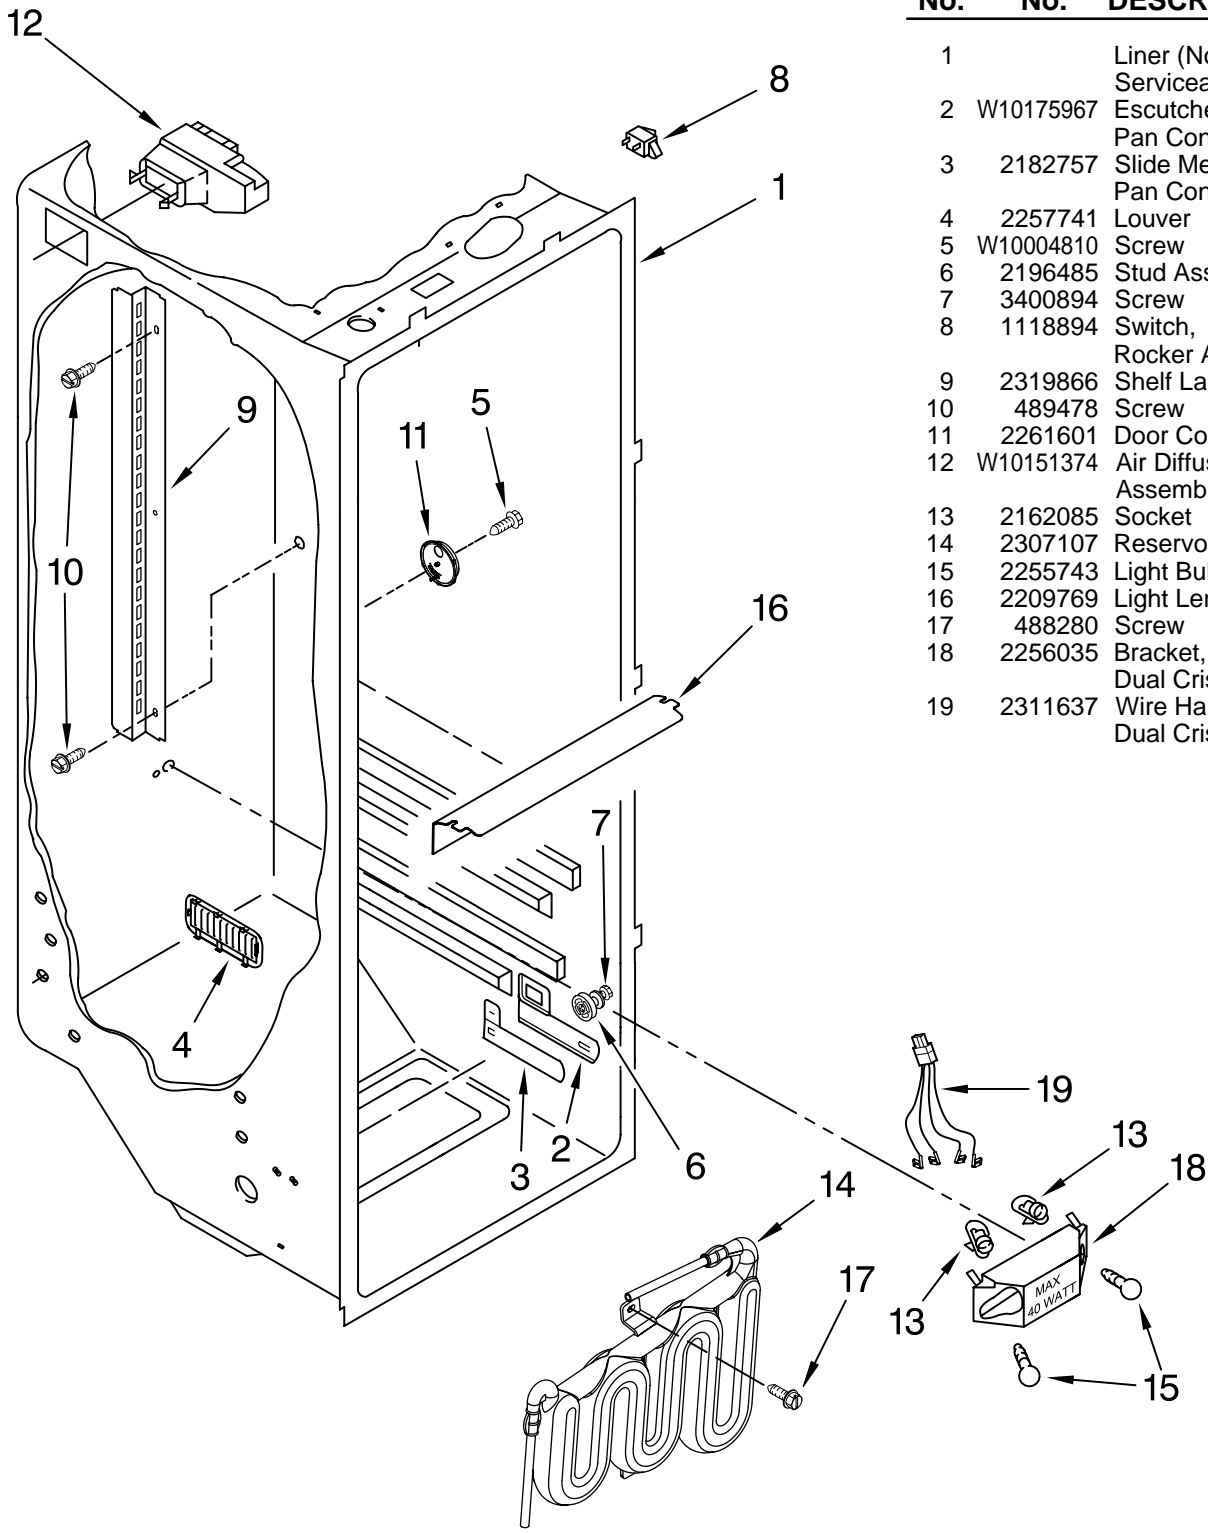

REFRIGERATOR LINER PARTS

For Models:

GS6NBEXRQ04, GS6NBEXRT04, GS6NBEXRB04, GS6NBEXRS04, GS6NBEXRL04, GS6NBEXRY04, GS6NBEXRA04
(White) (Biscuit) (Black) (Stainless Steel) (Stainless VCM) (Monochromatic Satina) (Monochromatic Stainless)

Illus. No.	Part No.	DESCRIPTION
1		Liner (Not A Serviceable Part)
2	W10175967	Escutcheon, Meat Pan Control
3	2182757	Slide Meat Pan Control
4	2257741	Louver
5	W10004810	Screw
6	2196485	Stud Assembly
7	3400894	Screw
8	1118894	Switch, Rocker Arm
9	2319866	Shelf Ladder
10	489478	Screw
11	2261601	Door Control Asm
12	W10151374	Air Diffuser Assembly
13	2162085	Socket
14	2307107	Reservoir
15	2255743	Light Bulb
16	2209769	Light Lens
17	488280	Screw
18	2256035	Bracket, Dual Crisper
19	2311637	Wire Harness, Dual Crisper

FOR ORDERING INFORMATION REFER TO PARTS PRICE LIST