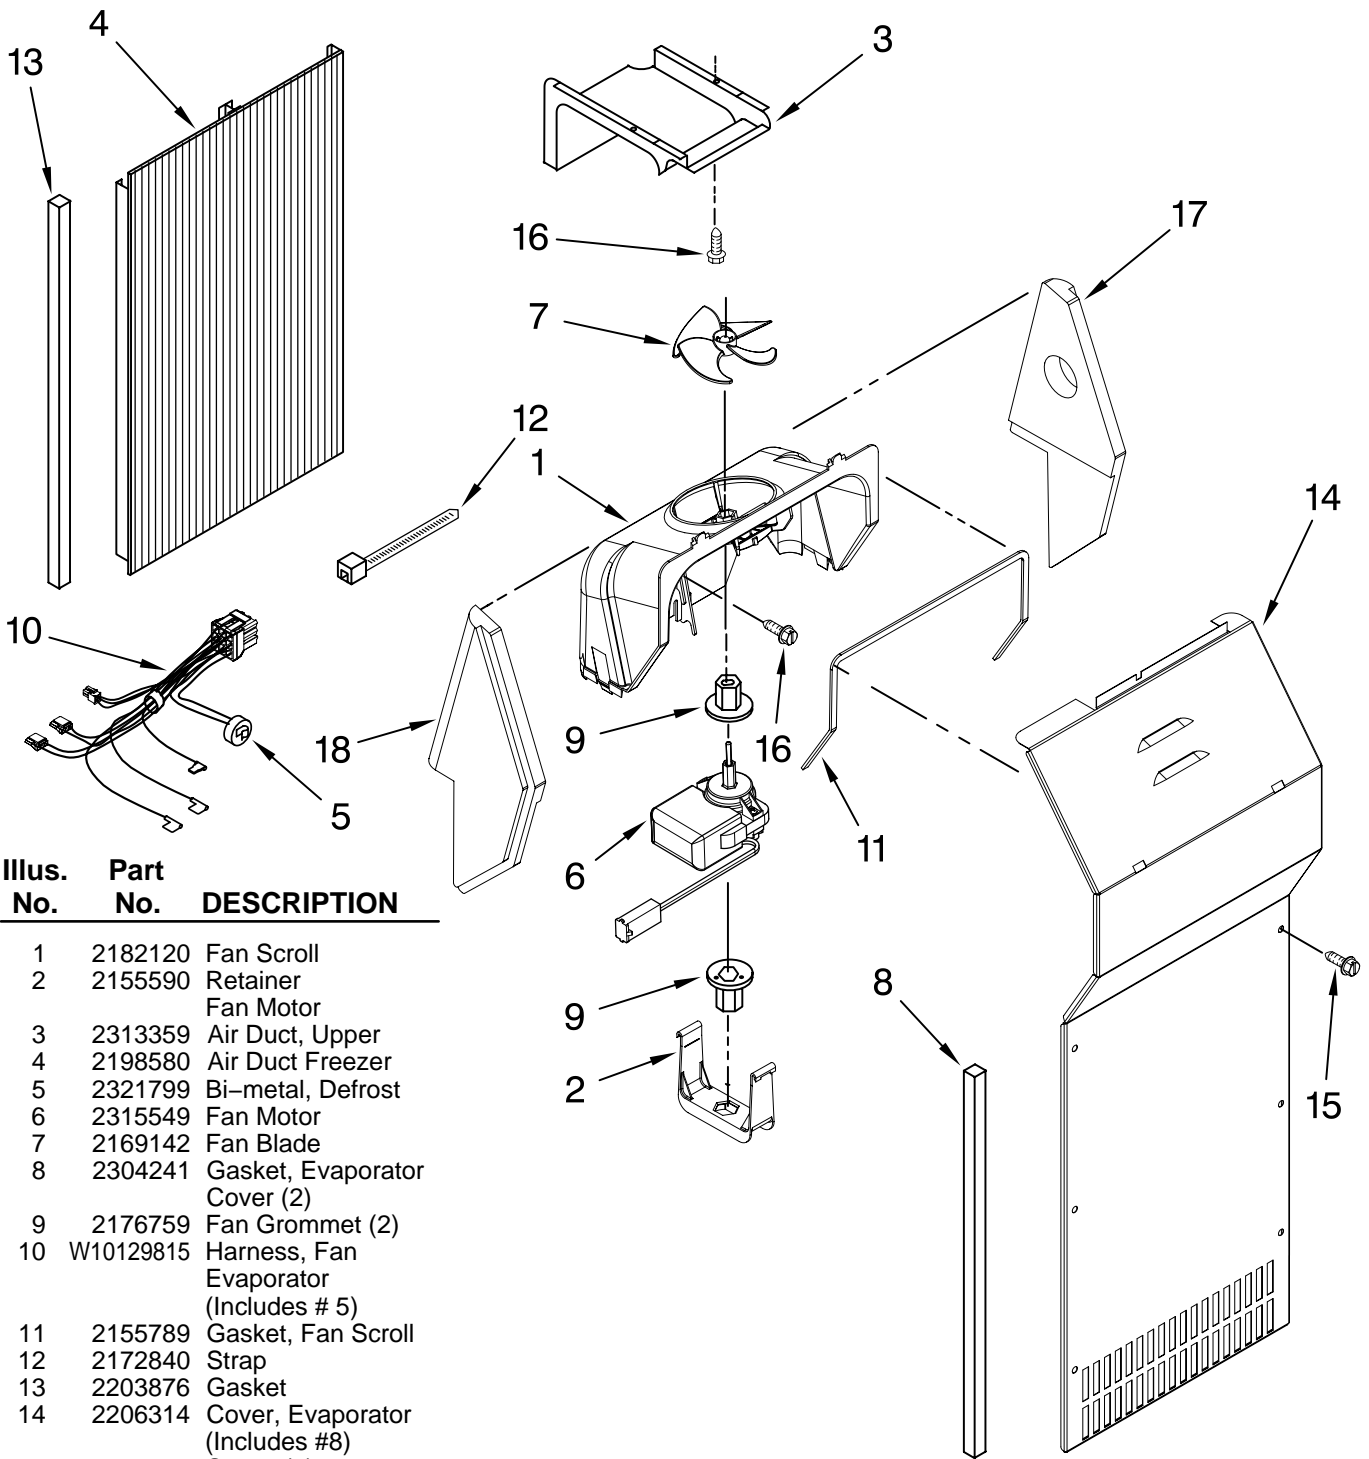

AIR FLOW PARTS

For Models:

GS6NBEXRQ04, GS6NBEXRT04, GS6NBEXRB04, GS6NBEXRS04, GS6NBEXRL04, GS6NBEXRY04, GS6NBEXRA04
(White) (Biscuit) (Black) (Stainless Steel) (Stainless VCM) (Monochromatic Satina) (Monochromatic Stainless)

Illus. No.	Part No.	DESCRIPTION
1	2182120	Fan Scroll
2	2155590	Retainer Fan Motor
3	2313359	Air Duct, Upper
4	2198580	Air Duct Freezer
5	2321799	Bi-metal, Defrost
6	2315549	Fan Motor
7	2169142	Fan Blade
8	2304241	Gasket, Evaporator Cover (2)
9	2176759	Fan Grommet (2)
10	W10129815	Harness, Fan Evaporator (Includes # 5)
11	2155789	Gasket, Fan Scroll
12	2172840	Strap
13	2203876	Gasket
14	2206314	Cover, Evaporator (Includes #8)
15	8281159	Screw (6)
16	489478	Screw
17	2203595	Support, R.S.
18	2203596	Support, L.S.

FOR ORDERING INFORMATION REFER TO PARTS PRICE LIST