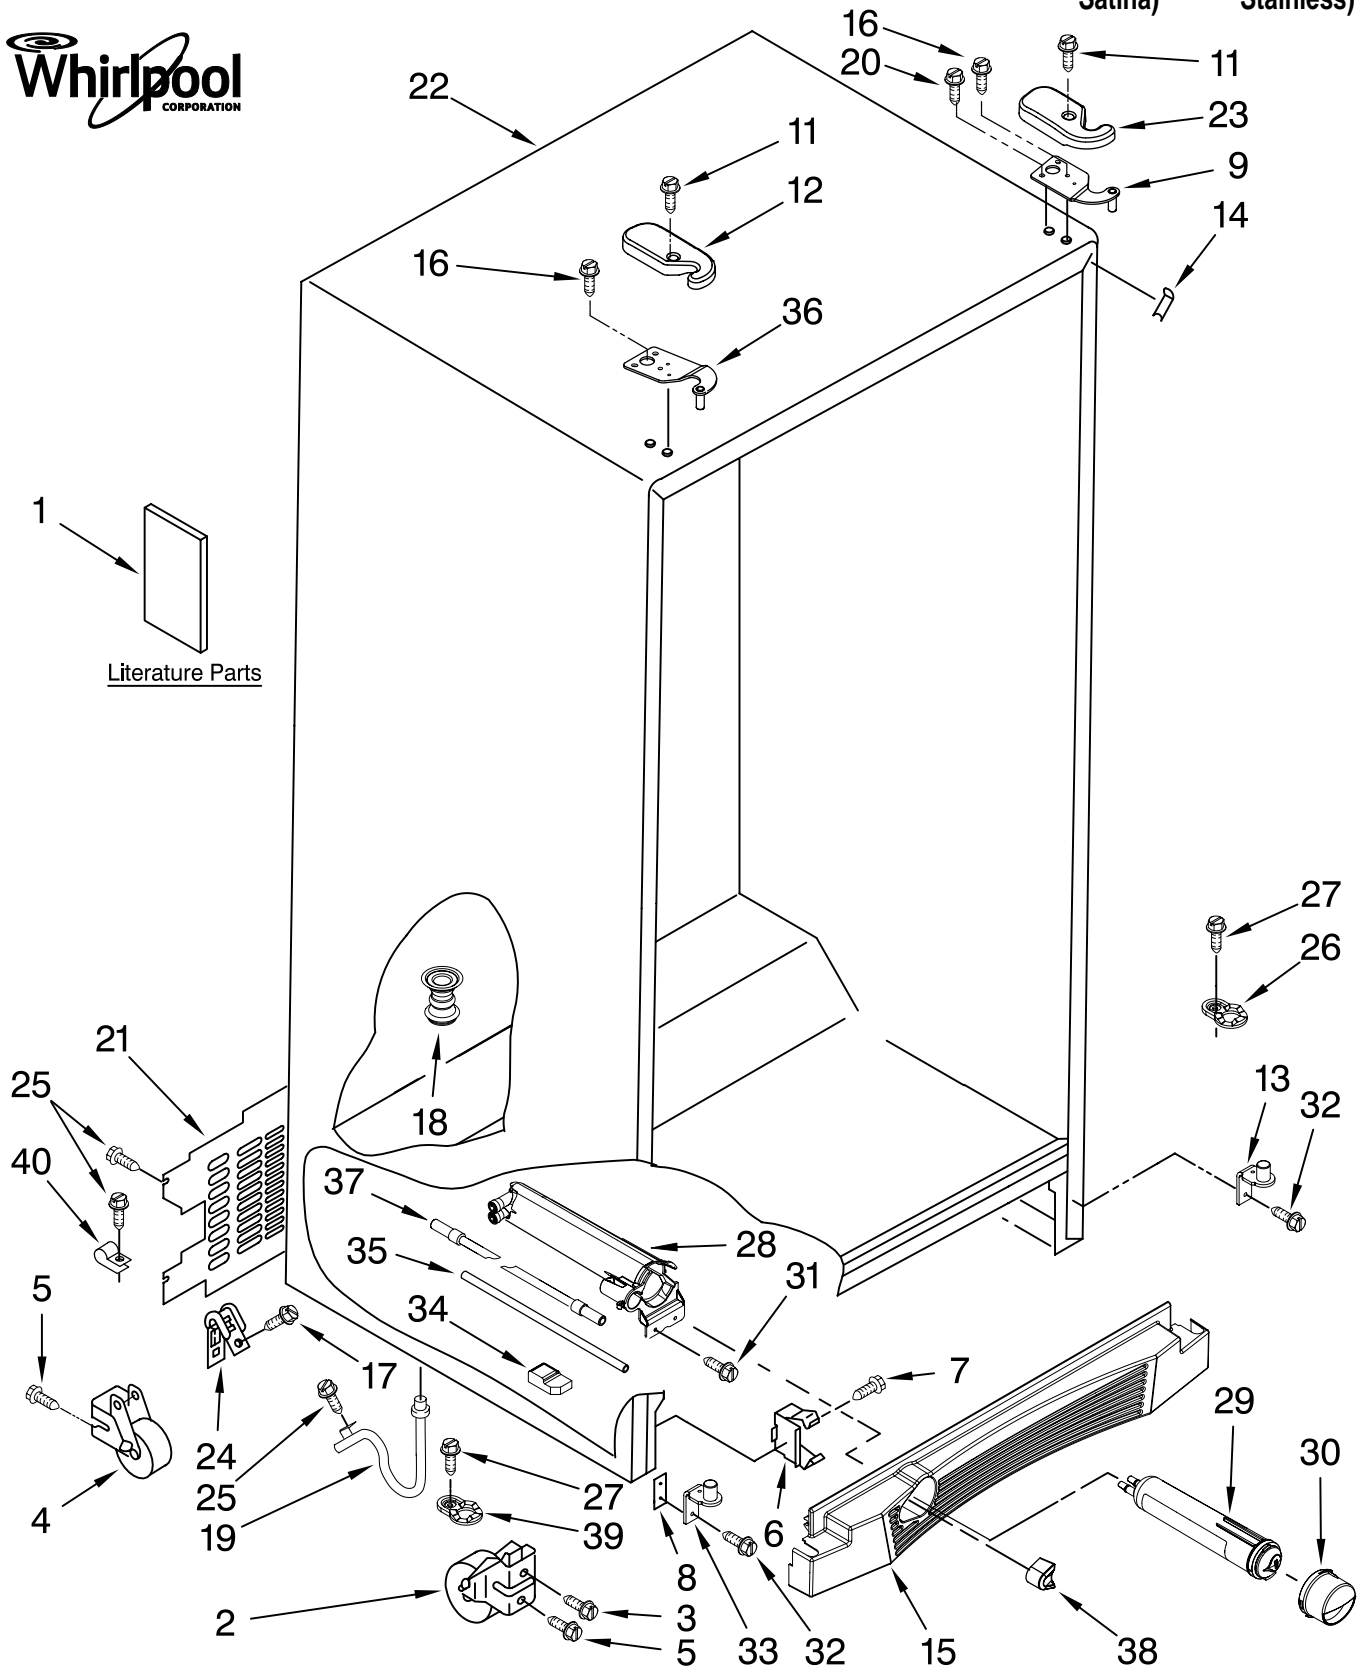

CABINET PARTS

REFRIGERATOR

For Models:
GS6NBEXRQ04, GS6NBEXRT04, GS6NBEXRB04, GS6NBEXRS04, GS6NBEXRL04, GS6NBEXRY04, GS6NBEXRA04
(White) (Biscuit) (Black) (Stainless Steel) (Stainless VCM) (Monochromatic Satina) (Monochromatic Stainless)

FOR ORDERING INFORMATION REFER TO PARTS PRICE LIST