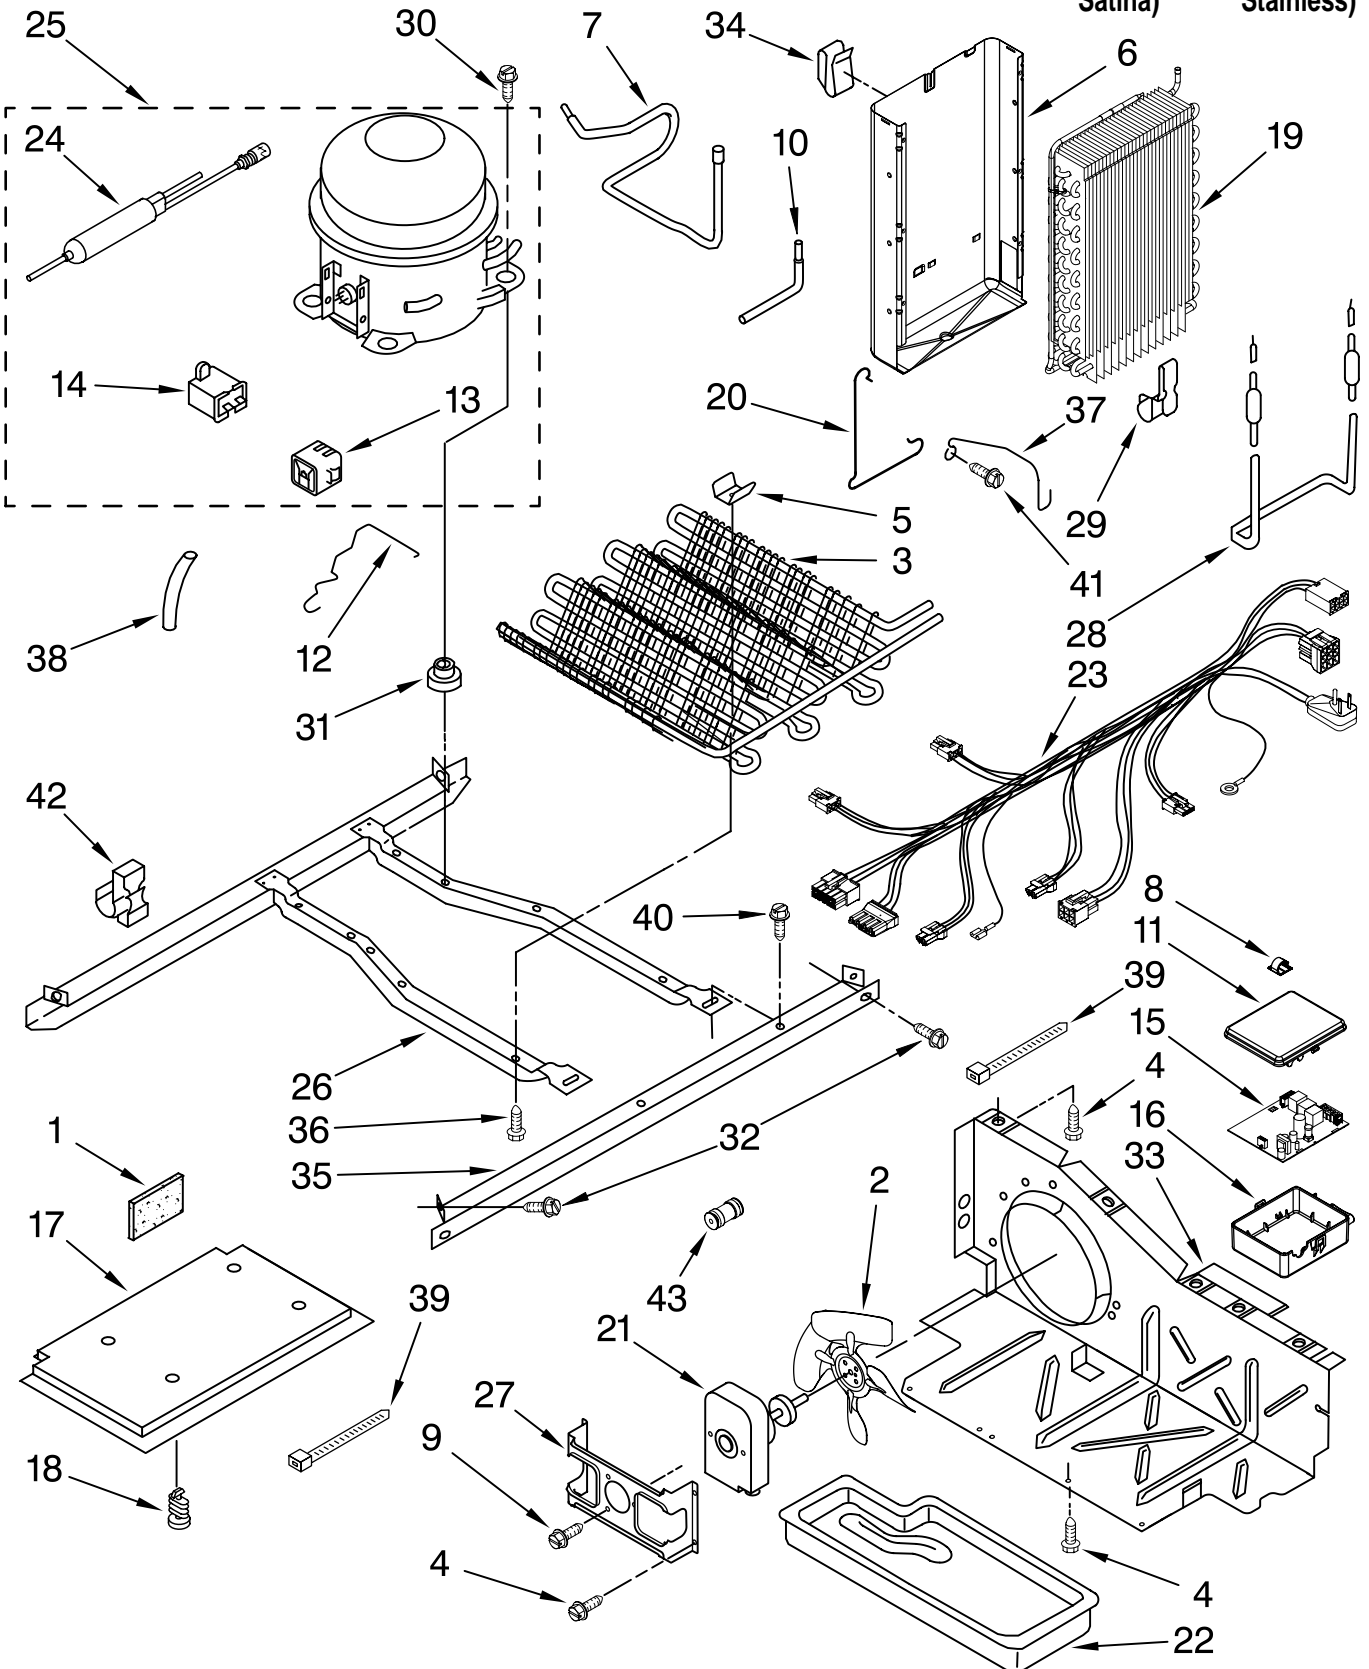

UNIT PARTS

For Models:

GS6NBEXRQ04, GS6NBEXRT04, GS6NBEXRB04, GS6NBEXRS04, GS6NBEXRL04, GS6NBEXRY04, GS6NBEXRA04
(White) (Biscuit) (Black) (Stainless Steel) (Stainless VCM) (Monochromatic Satina) (Monochromatic Stainless)

FOR ORDERING INFORMATION REFER TO PARTS PRICE LIST

UNIT PARTS

For Models:

GS6NBEXRQ04, GS6NBEXRT04, GS6NBEXRB04, GS6NBEXRS04, GS6NBEXRL04, GS6NBEXRY04, GS6NBEXRA04
(White) (Biscuit) (Black) (Stainless Steel) (Stainless VCM) (Monochromatic (Monochromatic
Satina) Stainless)

Illus. No.	Part No.	DESCRIPTION	Illus. No.	Part No.	DESCRIPTION	Illus. No.	Part No.	DESCRIPTION
1	2169104	Insulation, Sound	24		Drier	40	489427	Screw
2	2225834	Fan, Blade		W10177049	Production	41	489478	Screw
3	W10121484	Condenser Assembly		W10143759	Service	42	W10169512	Clip, Wire & Tube
4	489464	Screw	25	W10120460	Compressor (Includes Items 13, 14, 24, & 31) (Also Order 876765 Tube Kit)	43	2320323	Union
5	2216914	Clip, Condenser				Following Parts Not Illustrated and Optional Parts Not Included		
6	2217194	Heat Shield And Drain Pan	26	2304904	Unit Mounting Frame		978025	Valve, Access (1/4")
7	2205765	Tube, Suction	27	2181929	Bracket, Fan Motor		978026	Valve, Access (5/16")
8	1115374	Clip, Wiring	28	2323198	Heater, Defrost		978027	Valve, Access (3/8")
9	8533993	Screw	29	2304287	Clip, Heater		978028	Valve, Access (1/2")
10	2325479	Process Tube	30	489373	Screw		978029	Valve, Access (5/8")
11	W10133000	Cover	31	1100826	Production		978030	Valve, Access (3/4")
12	2223314	Clip, Retaining		4387558	Service		876764	Valve, Access (3/16")
13	2304885	Start-Device, Combination (Start Relay and Overload)	32	489340	Screw	REFRIGERANT CHARGE		
14	2264017	Capacitor	33	2196202	Air Baffle	5.0 oz. (R-134A)		
15	2304078	Electronic Control	34	2155547	Clip, Heat			
16	2255623	Control Box	35	2305374	Unit Mounting Rail			
17	2304899	Unit Cover, Bottom	36	8281232	Screw			
18	489396	Clip	37	2260517	Guard, Fan			
19	2188823	Evaporator	38	2161302	Sleeve			
20	2161324	Clip	39	2172840	Wire Tie			
21	2188874	Motor, Fan						
22	1105523	Tray, Evaporator						
23	2187817	Harness, Unit