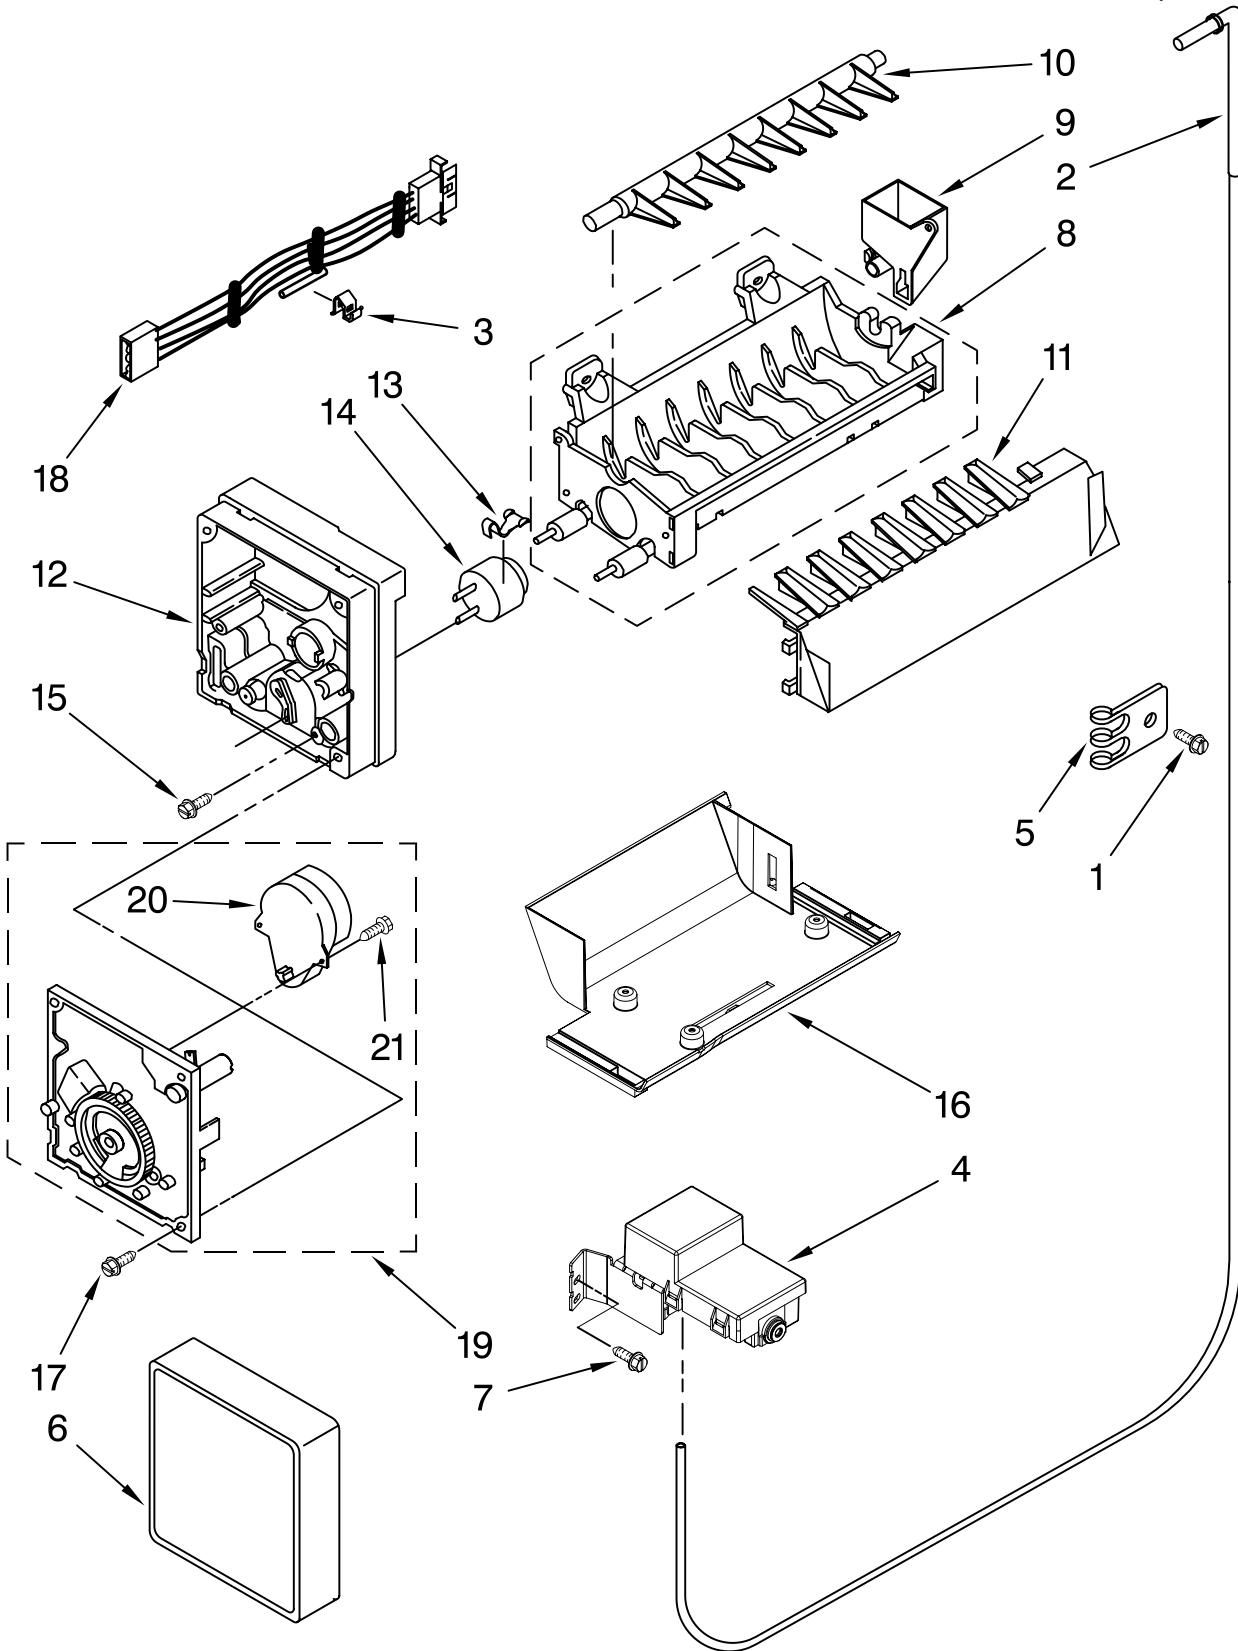

ICEMAKER PARTS

For Models:

GS6NBEXRQ04, GS6NBEXRT04, GS6NBEXRB04, GS6NBEXRS04, GS6NBEXRL04, GS6NBEXRY04, GS6NBEXRA04
(White) (Biscuit) (Black) (Stainless Steel) (Stainless VCM) (Monochromatic Satina) (Monochromatic Stainless)

FOR ORDERING INFORMATION REFER TO PARTS PRICE LIST

ICEMAKER PARTS

For Models:

GS6NBEXRQ04, GS6NBEXRT04, GS6NBEXRB04, GS6NBEXRS04, GS6NBEXRL04, GS6NBEXRY04, GS6NBEXRA04
(White) (Biscuit) (Black) (Stainless Steel) (Stainless VCM) (Monochromatic Satina) (Monochromatic Stainless)

Illus. No.	Part No.	DESCRIPTION
1	489084	Screw
2	2303216	Fitting, Water Tube
3	628379	Clip, Fuse
4	W10159839	Smart Valve
5	2208136	Clip, Tube
6	2174358	Cover
7	488649	Screw
8	W10122527	Mold & Heater Assembly (Also Order 542638 Silicone Grease)
9	2304969	Cup-Fill
10	627843	Ejector
11	2198598	Ice Stripper
12	2194712	Support
13	2315522	Retainer, Thermostat
14	627985	Thermostat (Also Order 542369 Cement Alumilastic)
15	8533917	Screw
16	2303583	Bracket, Ice Maker Mounting
17	489276	Screw
18	2187467	Harness, Wiring
19	626691	Module Assembly (Includes Items 20 & 21)
20	626683	Motor
21	489136	Screw
100	W10122502	Icemaker Assembly