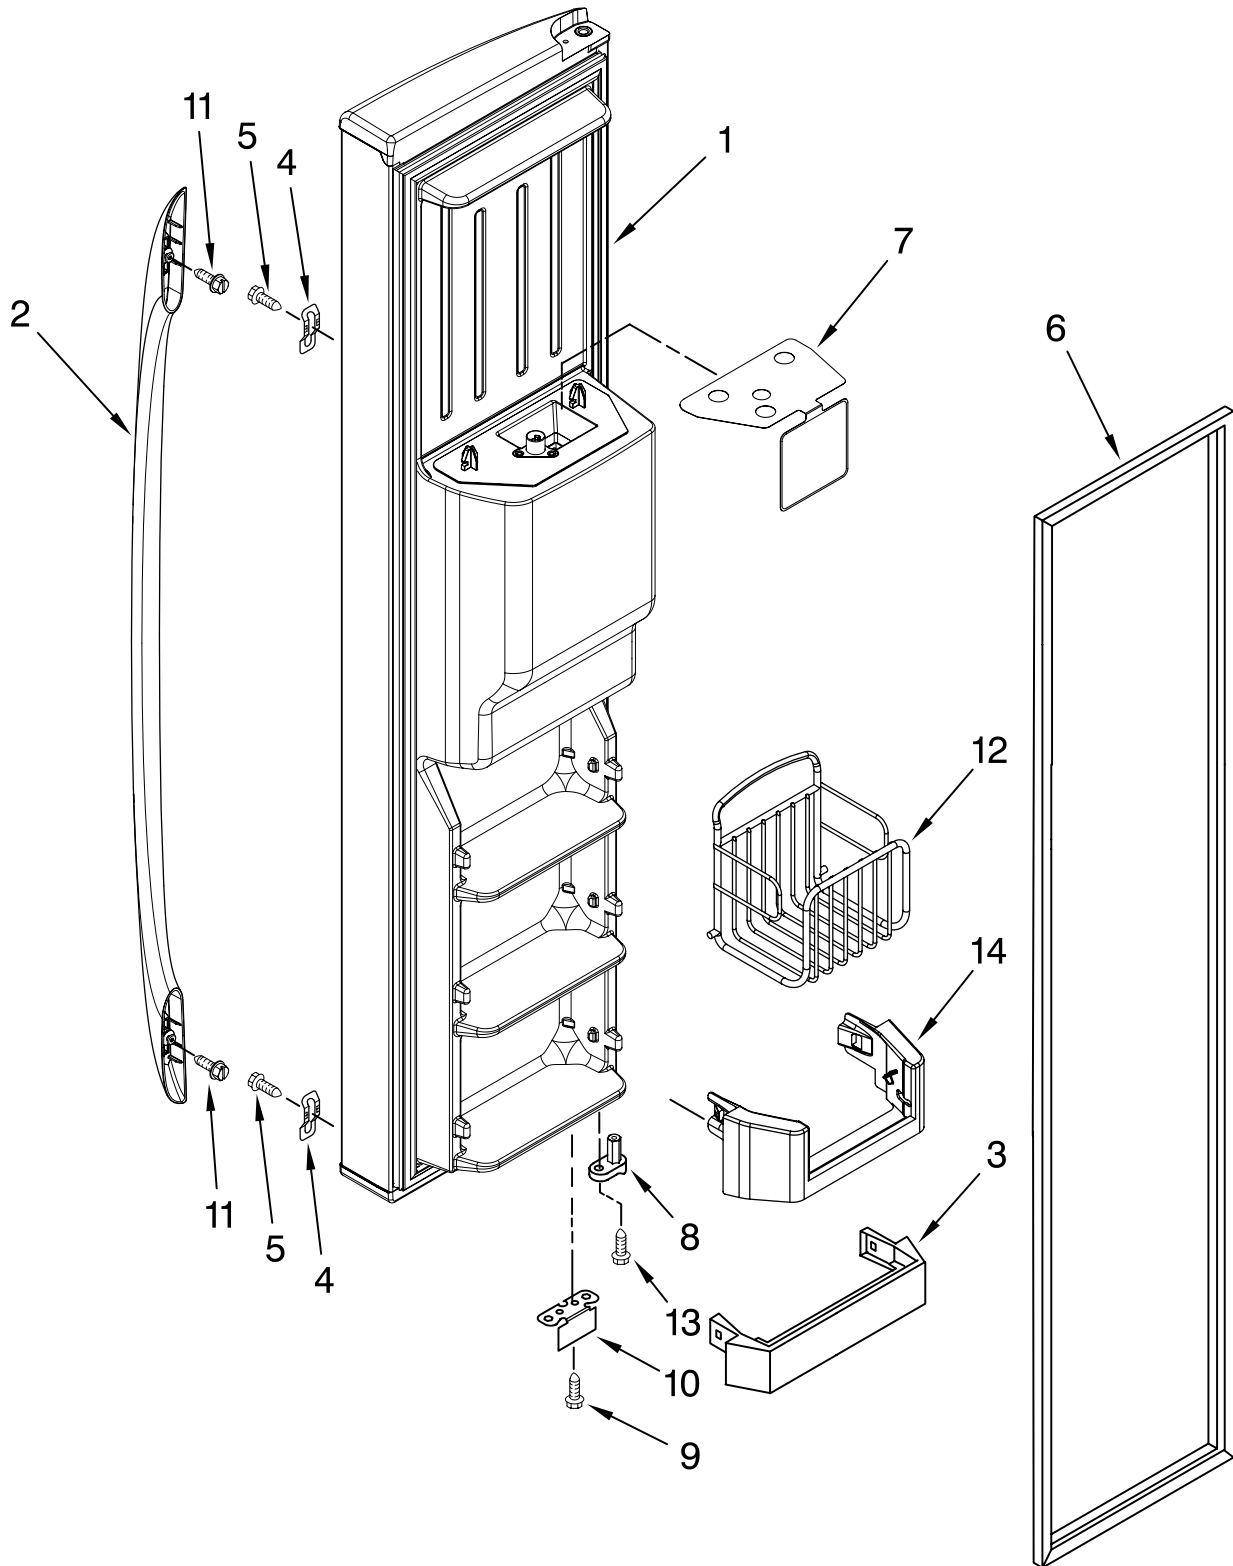

FREEZER DOOR PARTS

For Models:

GS6NBEXRQ04, GS6NBEXRT04, GS6NBEXRB04, GS6NBEXRS04, GS6NBEXRL04, GS6NBEXRY04, GS6NBEXRA04
(White) (Biscuit) (Black) (Stainless Steel) (Stainless VCM) (Monochromatic Satina) (Monochromatic Stainless)

FOR ORDERING INFORMATION REFER TO PARTS PRICE LIST