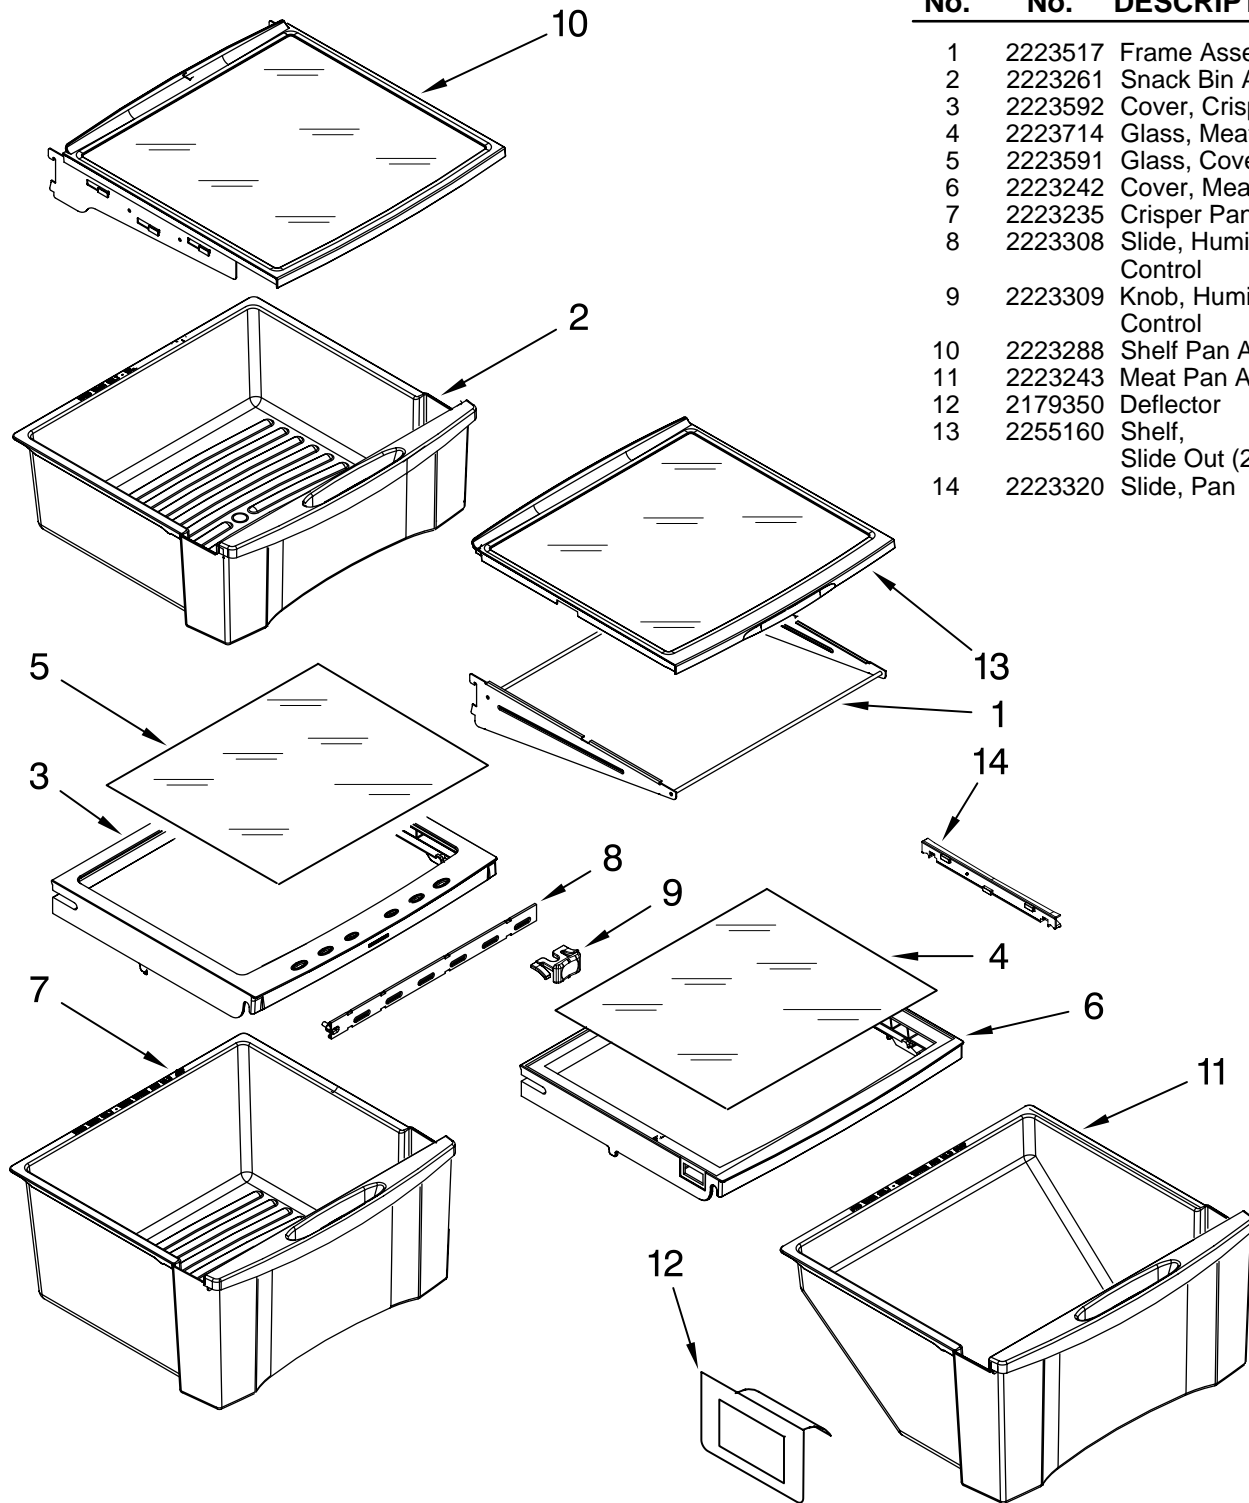

REFRIGERATOR SHELF PARTS

For Models:

GS6NBEXRQ04, GS6NBEXRT04, GS6NBEXRB04, GS6NBEXRS04, GS6NBEXRL04, GS6NBEXRY04, GS6NBEXRA04
(White) (Biscuit) (Black) (Stainless Steel) (Stainless VCM) (Monochromatic Satina) (Monochromatic Stainless)

Illus. No.	Part No.	DESCRIPTION
1	2223517	Frame Assembly (2)
2	2223261	Snack Bin Asm
3	2223592	Cover, Crisper
4	2223714	Glass, Meat Cover
5	2223591	Glass, Cover
6	2223242	Cover, Meat Pan
7	2223235	Crisper Pan Asm
8	2223308	Slide, Humidity Control
9	2223309	Knob, Humidity Control
10	2223288	Shelf Pan Assembly
11	2223243	Meat Pan Assembly
12	2179350	Deflector
13	2255160	Shelf, Slide Out (2)
14	2223320	Slide, Pan

FOR ORDERING INFORMATION REFER TO PARTS PRICE LIST