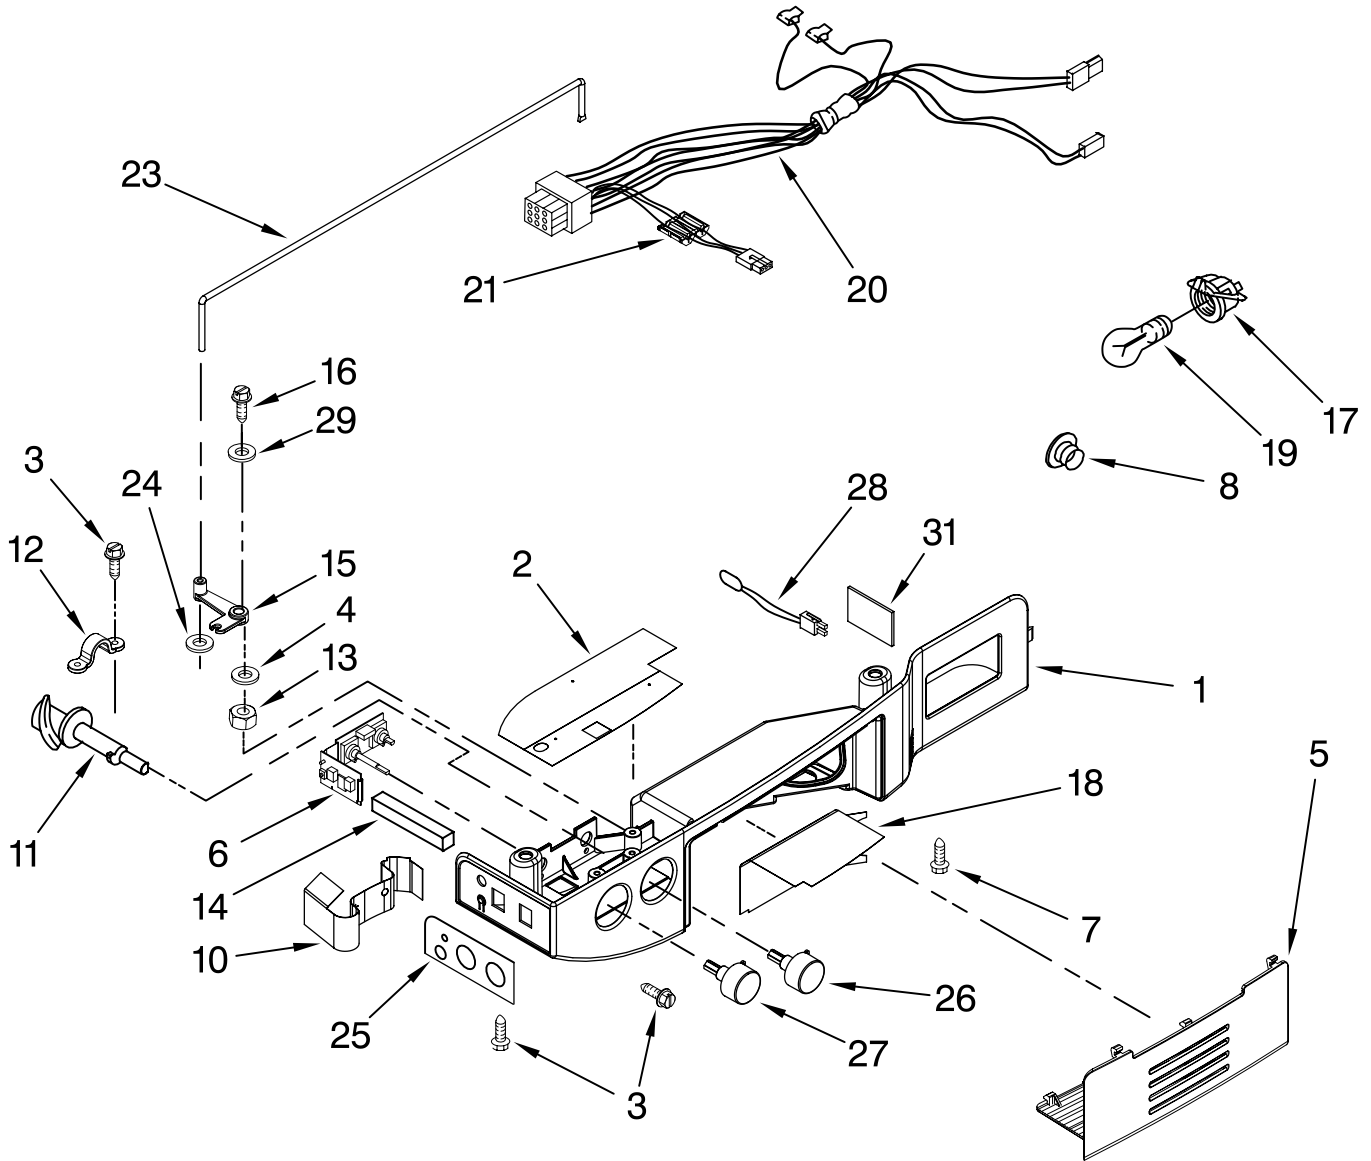

CONTROL PARTS

For Models:

GS6NBEXRQ04, GS6NBEXRT04, GS6NBEXRB04, GS6NBEXRS04, GS6NBEXRL04, GS6NBEXRY04, GS6NBEXRA04
(White) (Biscuit) (Black) (Stainless Steel) (Stainless VCM) (Monochromatic Satina) (Monochromatic Stainless)

Illus. No.	Part No.	DESCRIPTION	Illus. No.	Part No.	DESCRIPTION	Illus. No.	Part No.	DESCRIPTION
1	2255222	Control Box	11	2255226	Cam Assembly	21	2308165	Ferrite Bead
2	2261773	Shield	12	2255413	Bearing Body	23	2255228	Connecting Rod
3	3196537	Screw (4)	13	3400971	Nut, Hex	24	489285	Fastener, Push-On
4	3400972	Washer	14	2188928	Foam, Shield	25	2255611	Escutcheon, Control Box
5	2255225	Lens, Light	15	2255227	Pivot Arm	26	2255232	Knob, RC
6	2304103	Electronic Control	16	627068	Screw	27	2255992	Knob, FC
7	489084	Screw (2)	17	2162085	Light Socket	28	2188819	Thermistor
8	940014	Hole Plug	18	2255666	Shield, Heat	29	489203	Spring Washer
10	2305538	Shield, Electrical (Internal)	20	2187965	Control Box Harness (Includes # 21)	31	2261265	Air Seal, Thermistor

FOR ORDERING INFORMATION REFER TO PARTS PRICE LIST