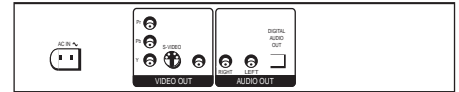

Connections

- **Component Video Outputs**
  YPrPb component video outputs provide optimal video connection between the DVD player and advanced TV systems. Minimizes line scan and digital artifacts providing the best video image possible.
- **Audio/Video Outputs**
  Direct audio and video connections for optimum performance.
- **S-Video Output**
  Provides optimum video performance with increased brightness/color signal separation for monitors equipped with S-Video input.
- **Dolby⁵ Digital and DTS⁶ Bit-Stream Output⁷**
  Provides an encoded six-channel digital output via an optical jack.
- **Included Accessories**
  - Stereo Audio/Video Cables
  - AC Power Cord
- **Back Panel**

Plus

- **Limited Warranty**
  - –90 days—unit exchange, which includes parts and labor.
  - –91 days to one year—unit exchange, which includes parts only; you pay the labor.
  - –See RCA dealer for complete details.

¹ Quality of picture and sound are dependent upon the audio system, cables, and/or television used by the consumer. Television also requires S-Video input to realize full capability of the RCA DVD Player.
² On properly encoded widescreen discs.
³ On properly encoded widescreen discs. Requires 16:9 television.
⁴ SRS, the SRS symbol (●), and TruSurround are trademarks of SRS Labs, Inc.
⁵ Dolby and the double-D symbol are trademarks of Dolby Laboratories Licensing Corporation. Requires optional speakers and Dolby Digital Receiver.
⁶ DTS and DTS Digital Surround are trademarks of Digital Theater Systems, Inc.
⁷ Dolby Ready audio receiver and DTS receiver are required to obtain the full benefit of Dolby Digital and DTS Surround Sound.
⁸ With compatible disc.
⁹ Based on EIA measurement criteria.
[†] When discs are encoded with special rating codes by movie studios.