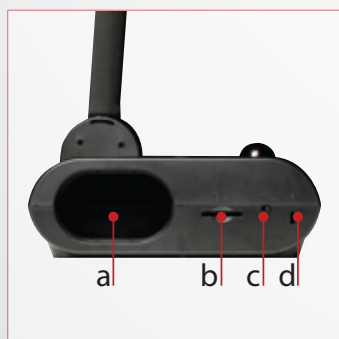

Dimension

Operating	14.96" x 7.87" x 21.25"
Folded	12" x 9.64" x 3.03"
Weight	5.73 lbs (2.6kg)

External Storage

Secure Digital (SDHC)	1GB ~ 32GB (FAT32)
USB Flash Drive	2GB ~ 64GB (FAT32)

Optional Accessories

Microscope Adapter	Part number: VISIFSEMA
Light Box	Part number: VISSPC3LB
Anti-Glare sheet	Part number: PANTIGLA1 (A5 size 8.26" x 5.84")

Package Contents

F50HD
RS-232/CVBS Cable
USB Cable (Mini type)
RGB Cable
RCA Cable
Power Adapter
Software CD
User Manual CD
Remote Control (including batteries)
Warranty Card
Quick Guide

Parts and connections

- a Camera holder
- b SD card slot
- c TV-RGB switch
- d Antitheft slot
- e HDMI Input
- f HDMI Output
- g USB switch
- h USB
- i MIC output
- j Speaker output
- k DC 12V
- l RGB input
- m RGB output
- n RS-232
- o Mini USB