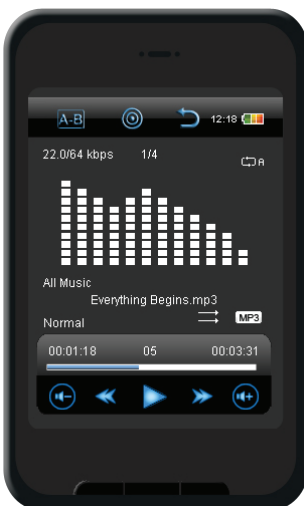

Kubik Edge II

8GB Black

KUBIK®
DIGITAL

Included Accessories