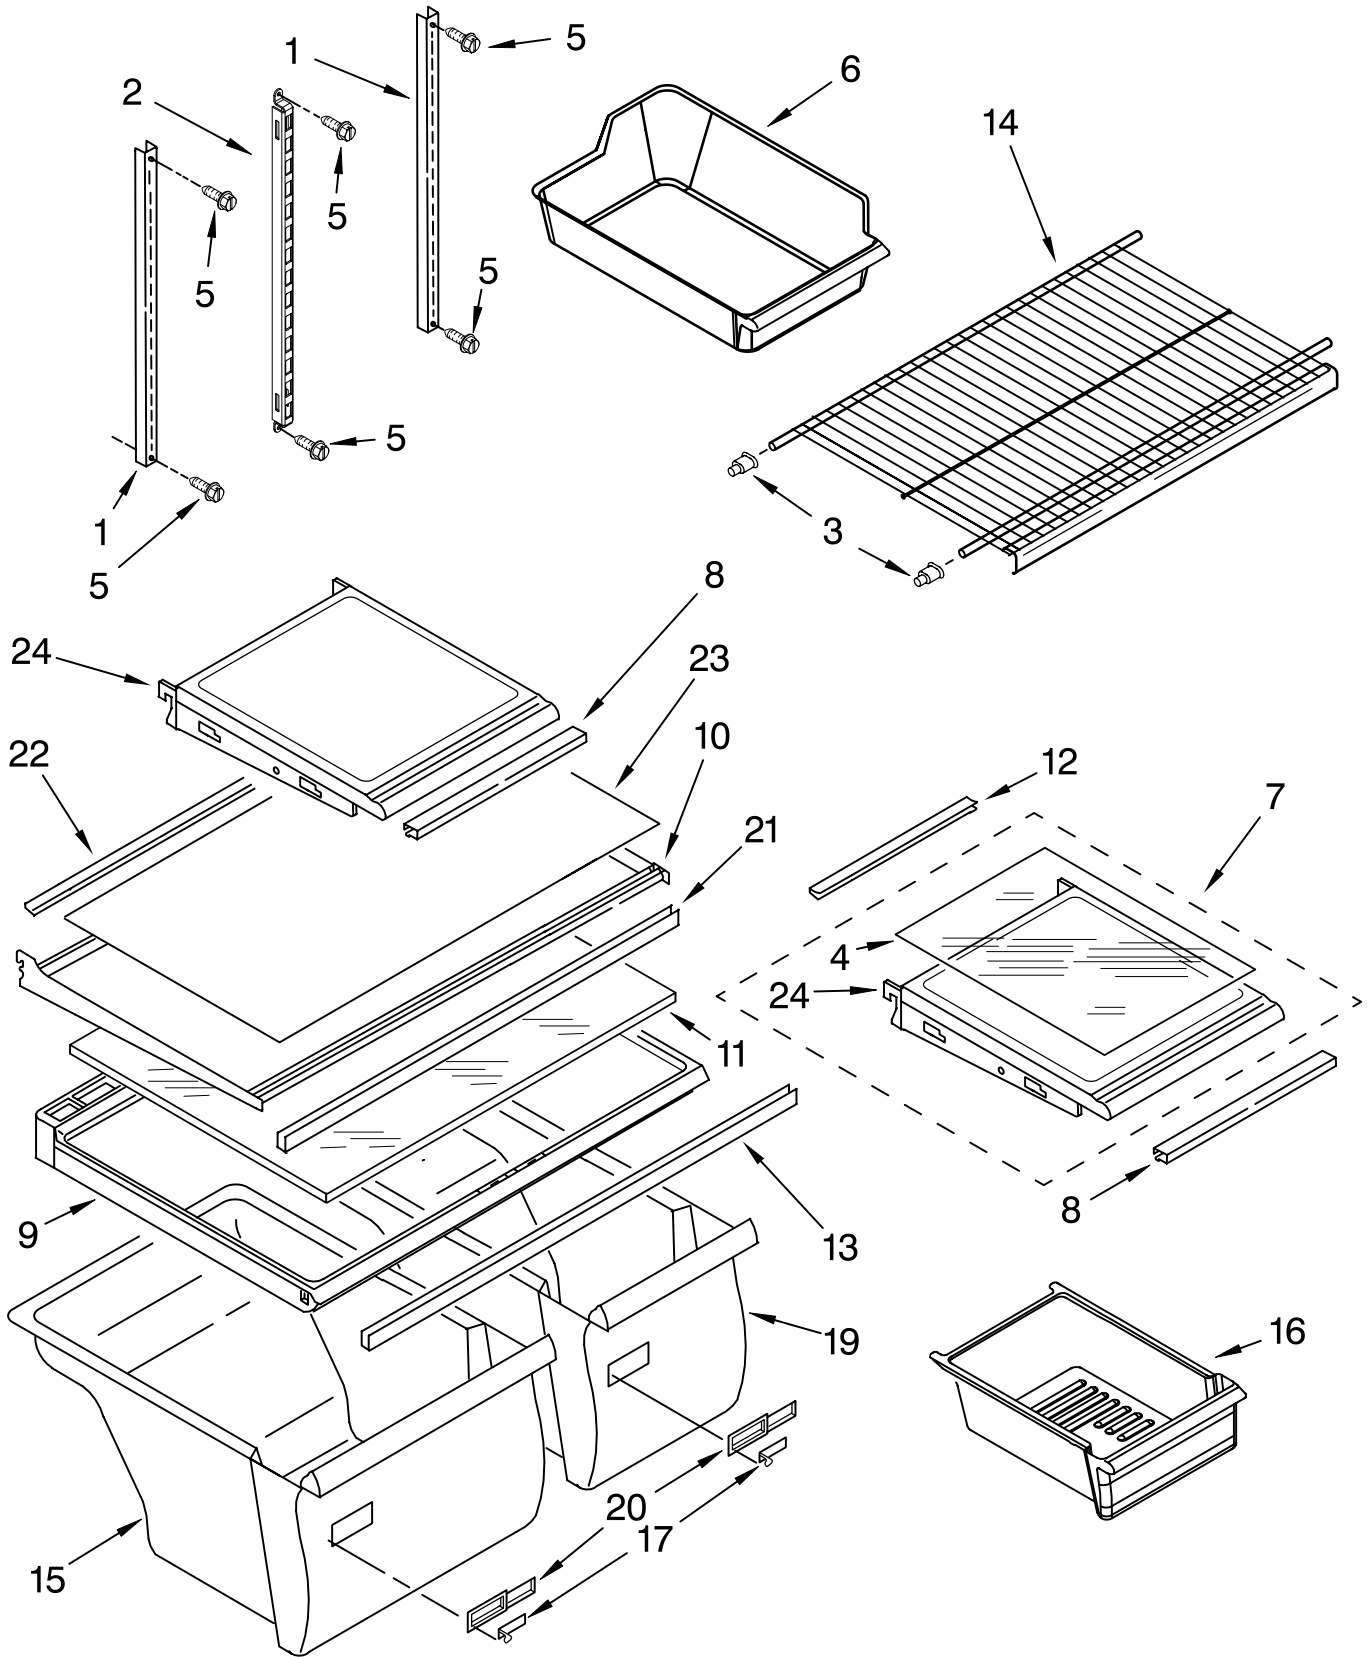

SHELF PARTS

For Models: M0RXEMMW00, M0RXEMMWB00, M0RXEMMWS00
(White) (Black) (Stainless Steel)

FOR ORDERING INFORMATION REFER TO PARTS PRICE LIST

SHELF PARTS

For Models: MORXEMMW00, MORXEMMWB00, MORXEMMWS00
(White) (Black) (Stainless Steel)

Illus. No.	Part No.	DESCRIPTION
1	2210522	Shelf, Ladder (2)
2	2300520	Shelf, Ladder Center
3	2163762	Cup, Shelf Mounting
4	2169917	Shelf, Glass
5	489478	Screw
6	2254352	Ice Bucket
7	2201105	Shelf, Cantilever Meat Pan (Complete)
8	2188684	Trim, Shelf Front
9	2314495	Crisper Cover
10	2201103E	Shelf Assy
11	2221693	Glass, Crisper Cover
12	2188686	Trim, Shelf Rear
13	2314477	Crisper, Support
14	W10266741	Shelf, Freezer
15	2218130	Pan, Crisper (13-Inch) (Includes 17,20)
16	2218127K	Pan, Meat
17	2176222	Slide, Humidity Control
19	2218129	Pan, Crisper (10-Inch) (Includes 17,20)
20	2212446	Body, Humidity Control
21	2188690	Trim, Shelf Front
22	2188688	Trim, Shelf Rear
23	2177824	Glass, Shelf
24	2201101E	Shelf Assembly, Spillguard (2)

FOR ORDERING INFORMATION REFER TO PARTS PRICE LIST