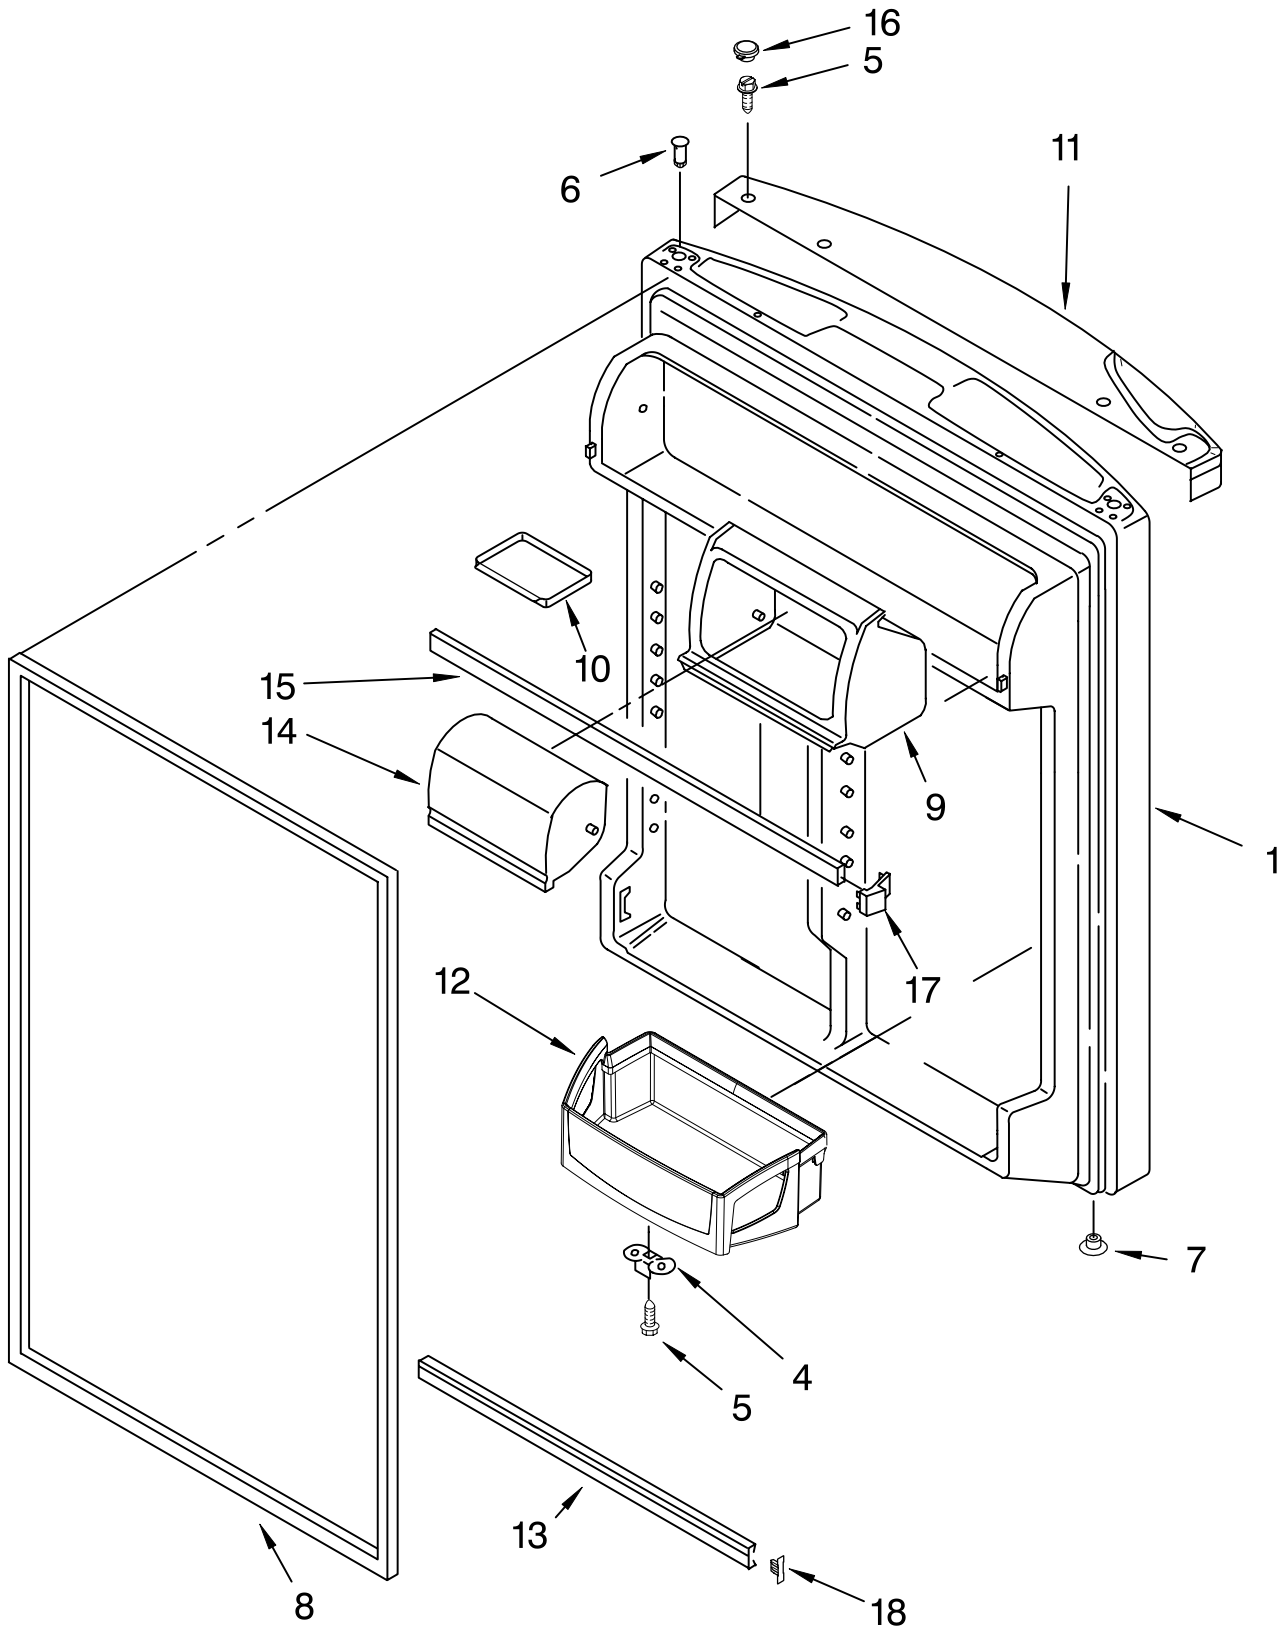

REFRIGERATOR DOOR PARTS

For Models: MORXEMMW00, MORXEMMWB00, MORXEMMWS00
(White) (Black) (Stainless Steel)

FOR ORDERING INFORMATION REFER TO PARTS PRICE LIST

REFRIGERATOR DOOR PARTS

For Models: MORXEMMW00, MORXEMMWB00, MORXEMMWS00
(White) (Black) (Stainless Steel)

Illus. No.	Part No.	DESCRIPTION
1		Refrigerator Door (Includes Illus. 6 & 8)
	2205395	White
	2205398	Black
	W10141742	Stainless Steel
4	2189202	Bracket, Door Stop
5	489276	Screw, 8 x 1/2
6	2183003	Thimble
7		Hole Plug, Hinge
	2212648	White
	2212651	Black
8		Door Gasket, Magnetic
	2202874	Mist Beige
	2202881	Black
9	2210566	Housing Compartment
10	2159302	Tray, Door
11		Handle
	2300579W	White
	2221652	Black
12	2179605	Bin, Door (3)
13	2195949	Trim, Door Shelf
14	2218109	Door Compartment
15	2159312	Trim, Door Shelf
16		Hole Plug, Handle
	2204837	White
	2204840	Black
17	2177340	Endcap, Door Trim
18	2156006	Plug, Trim