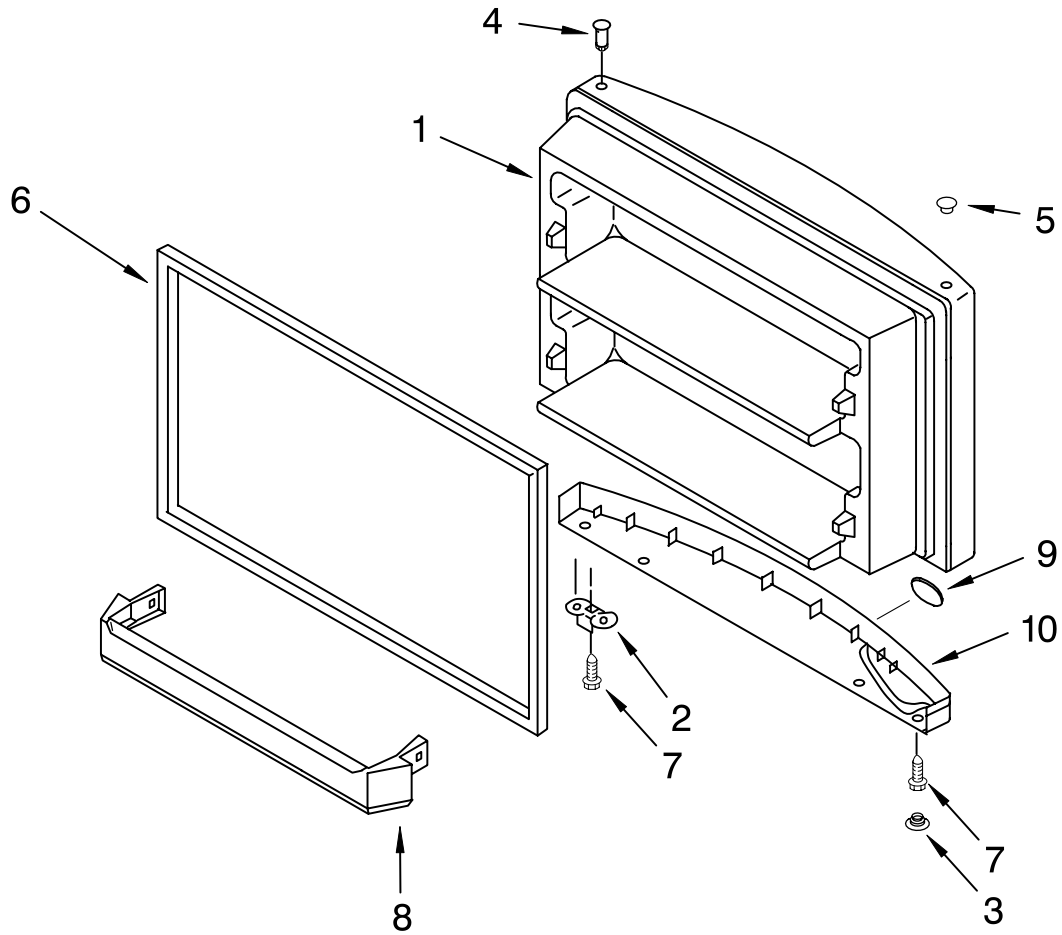

FREEZER DOOR PARTS

For Models: MORXEMMW00, MORXEMMWB00, MORXEMMWS00
(White)   (Black)   (Stainless Steel)

Illus. No.	Part No.	DESCRIPTION
1		Freezer Door (Includes Illus. 4 & 6)
	2205399	White
	2205402	Black
	W10141743	Stainless Steel
2	2189202	Bracket, Door Stop

Illus. No.	Part No.	DESCRIPTION
3		Hole Plug, Handle
	2204837	White
	2204840	Black
4	2183003	Thimble
5		Hole Plug, Hinge
	2212648	White
	2212651	Black

Illus. No.	Part No.	DESCRIPTION
6		Door Gasket, Magnetic
	2214966	Mist Beige
	2214968	Black
7	489276	Screw
8	2159291	Trivet, door
9	W10170766	Nameplate
10		Handle
	2300583W	White
	2225158	Black

FOR ORDERING INFORMATION REFER TO PARTS PRICE LIST