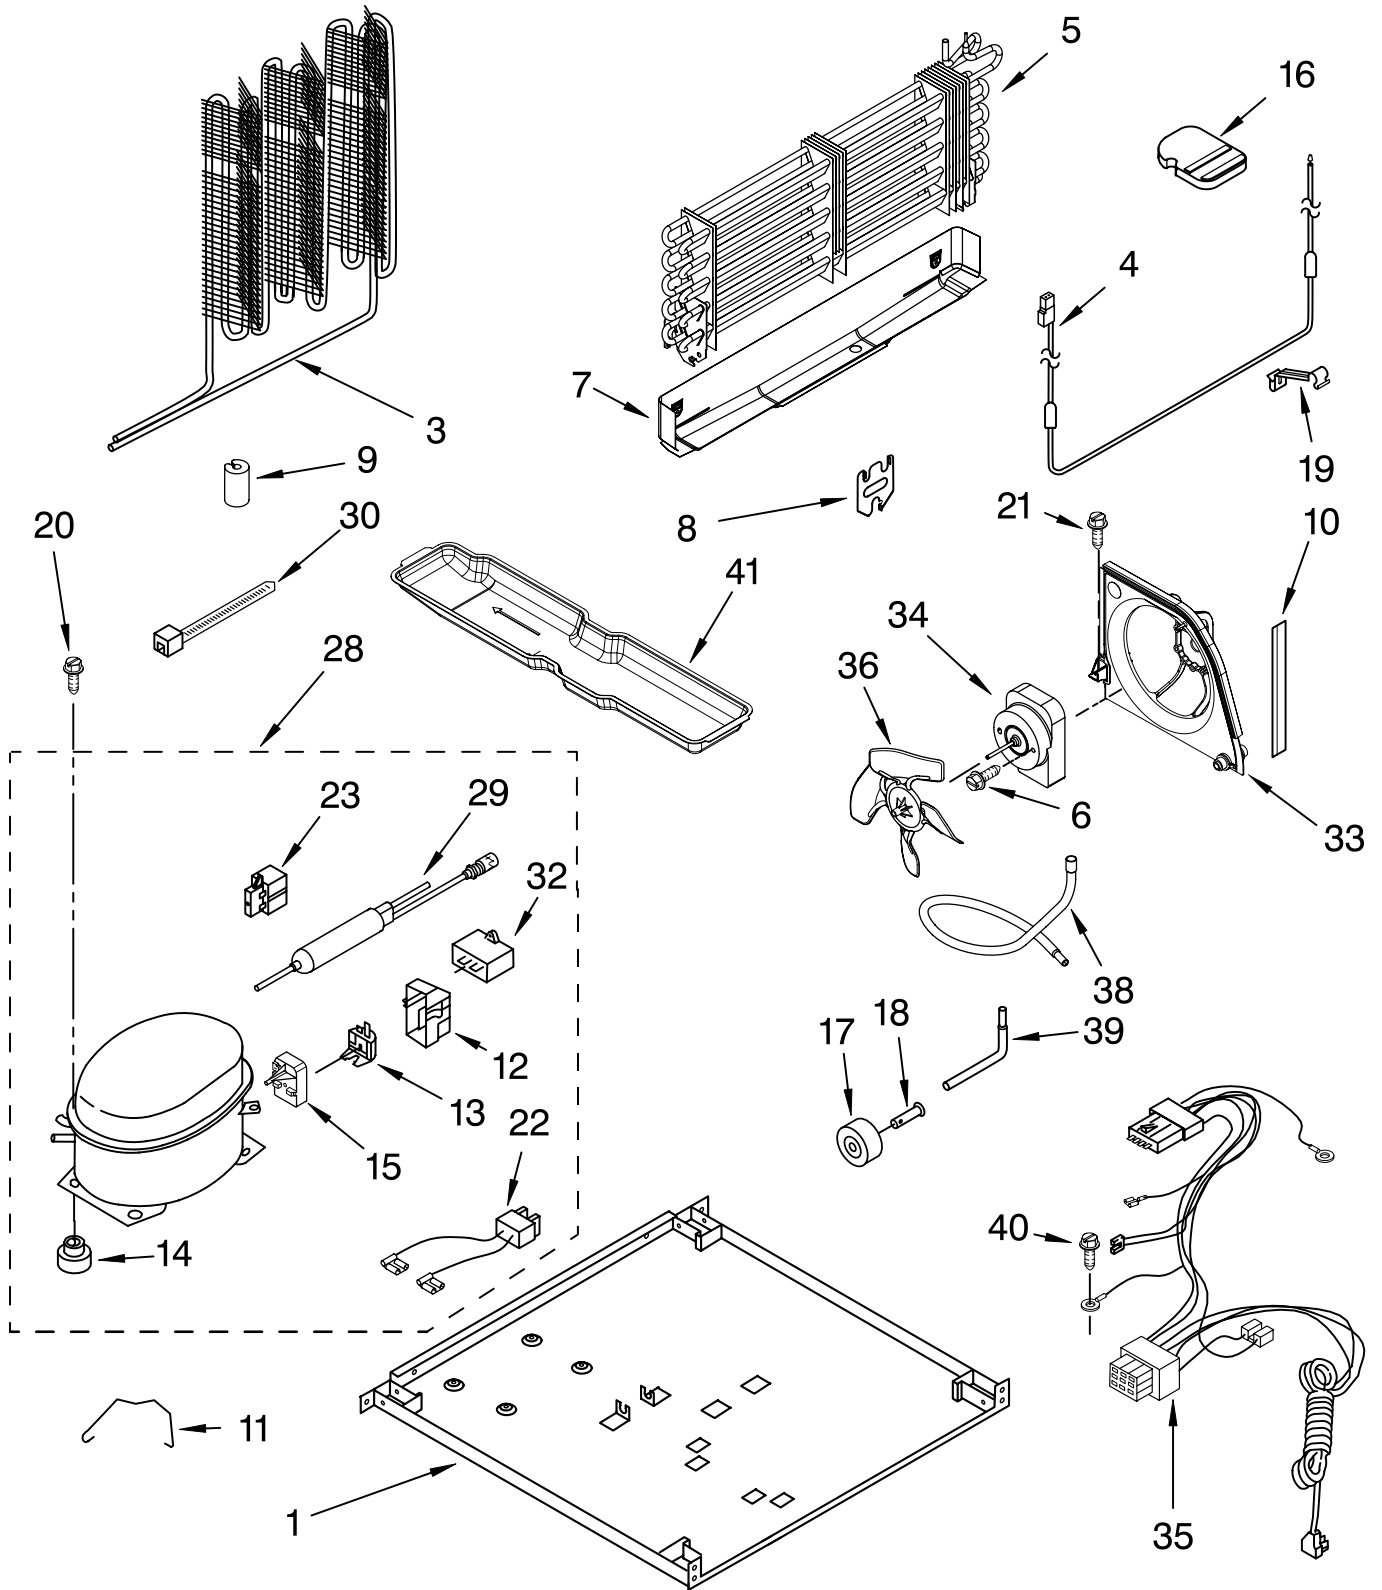

UNIT PARTS

For Models: M0RXEMMW00, M0RXEMMWB00, M0RXEMMWS00
(White) (Black) (Stainless Steel)

FOR ORDERING INFORMATION REFER TO PARTS PRICE LIST

UNIT PARTS

For Models: MORXEMMW00, MORXEMMWB00, MORXEMMWS00
(White) (Black) (Stainless Steel)

Illus. No.	Part No.	DESCRIPTION
1	2320188	Plate, Unit Mounting
3	W10159808	Condenser
4	2315531	Heater, Defrost
5	2254250	Evaporator Assy.
6	8533961	Screw
7	2254294	Drain Pan
8	2176301	Bracket, Heater
9	2319835	Grommet-Cond(4)
10	2300638	Extension, Air Baffle
11	W10204187	Strap
12	4387731	Cover (Service Only)
13	4390624	Overload (Service Only)
14		Grommet (4)
	1100826	Production
	4387558	Service
15	W10197428	Start-Device Combination (Start Relay and Overload For Production Compressor Only)
16	2201184	Support Block

Illus. No.	Part No.	DESCRIPTION
17	2150304	Roller (2)
18	2179826	Rivet
19	2182338	Clip, Heater
20	489373	Screw
21	3400518	Screw
22	W10129791	Wire Assembly (Service Only)
23	2183454	Relay (Service Only)
28	W10253005	Compressor (Includes Items 12,13,14,22, 23,29 & 32)
29		Drier
	2199167	Production
	W10177049	Service
30	2155774	Clamp
32		Capacitor
	2264017	Production
	1118576	Service
33	2315541	Air Baffle
34	2188874	Motor, Condenser
35	2187382	Wire Assy. Unit
36	2225834	Fan Blade
38	2214924	Tube, Suction
39	2154109	Tube, Process
40	488500	Screw

Illus. No.	Part No.	DESCRIPTION
41	2254574	Evaporator Tray
Following Parts Not Illustrated and Optional Parts Not Included		
	978025	Valve, Access (1/4")
	978026	Valve, Access (5/16")
	978027	Valve, Access (3/8")
	978028	Valve, Access (1/2")
	978029	Valve, Access (5/8")
	978030	Valve, Access (3/4")
	876764	Valve, Access (3/16")
REFRIGERANT CHARGE		
		4.0 Ozs. (R134A)

FOR ORDERING INFORMATION REFER TO PARTS PRICE LIST