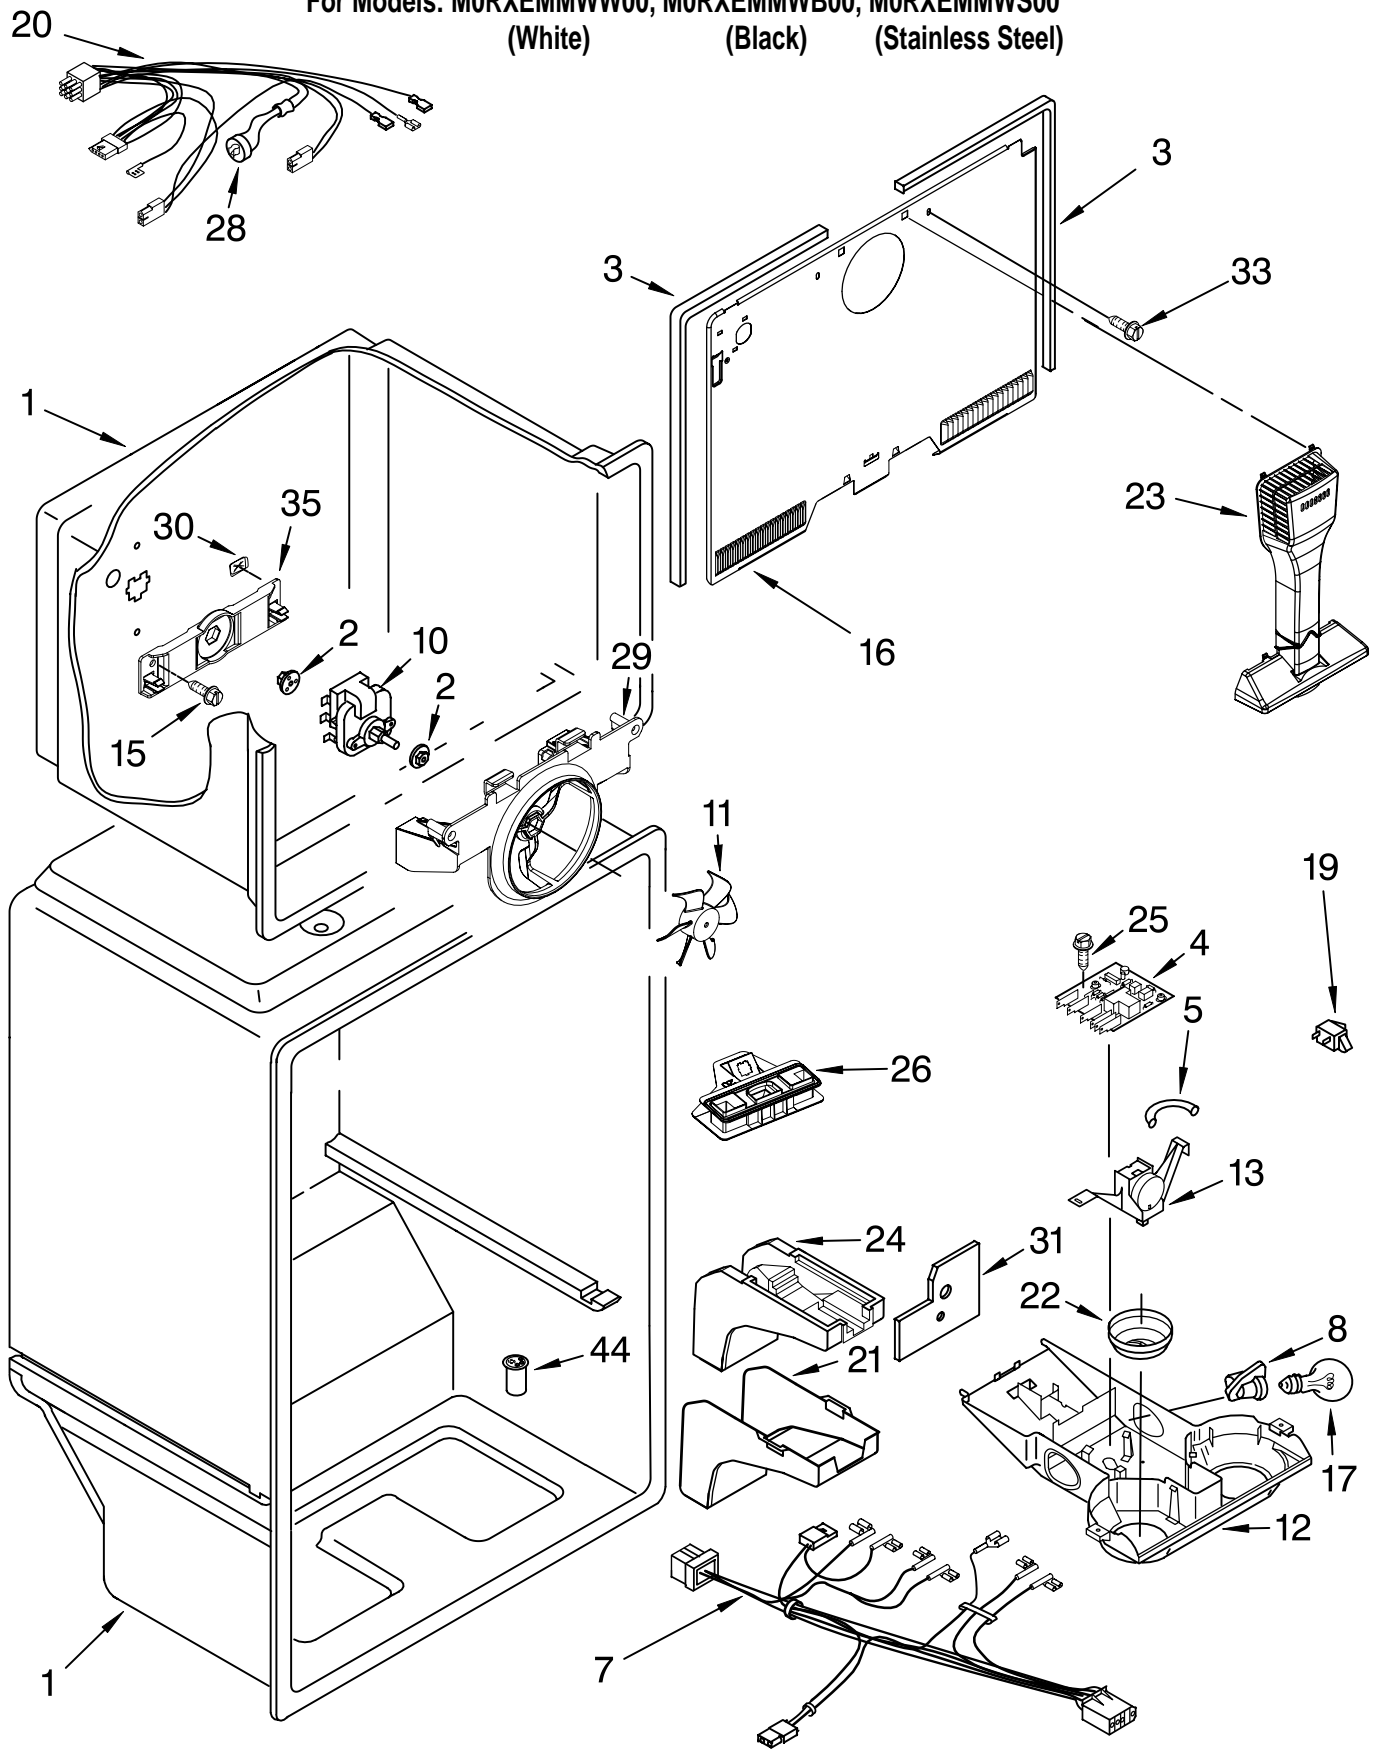

LINER PARTS

For Models: MORXEMMW00, MORXEMMWB00, MORXEMMWS00
(White) (Black) (Stainless Steel)

FOR ORDERING INFORMATION REFER TO PARTS PRICE LIST

LINER PARTS

For Models: MORXEMMW00, MORXEMMWB00, MORXEMMWS00
(White) (Black) (Stainless Steel)

Illus. No.	Part No.	DESCRIPTION
1		Liner (Not A Serviceable Part)
2	2197380	Grommet (2)
3	2254359	Gasket, Evaporator Cover (2)
4	2304099	Timer, Defrost
5	2204640	Thermostat Tube Barrier
7	2310077	Wire Assembly, Control Box
8	2162085	Socket, Light
10	2315539	Fan Motor
11	2163777	Fan Blade
12	W10268271	Control Box
13	2225460	Thermostat
15	488208	Screw
16	W10252320	Cover, Evaporator
17	2160708	Light Bulb (2)
19	1118894	Rocker Arm (2) Switch
20	W10129799	Wire Assembly, Freezer Compartment (Includes Illus. 28)
21	2176281	Cover, Air Diffuser
22	2202885	Knob, Thermostat
23	2254354	Air Tower
24	2189452	Air Diffuser, Bottom
25	8534009	Screw
26	2212439	Air Separator Assembly
28	2321800	Defrost, BI-Metal
29	2254453	Bracket, Fan Motor
30	2320183	Retainer-Screw
31	2204639	Shield, Heat
33	489478	Screw
35	2254454	Bracket Evap. Fan, Rear
44	2210509	Valve

FOR ORDERING INFORMATION REFER TO PARTS PRICE LIST