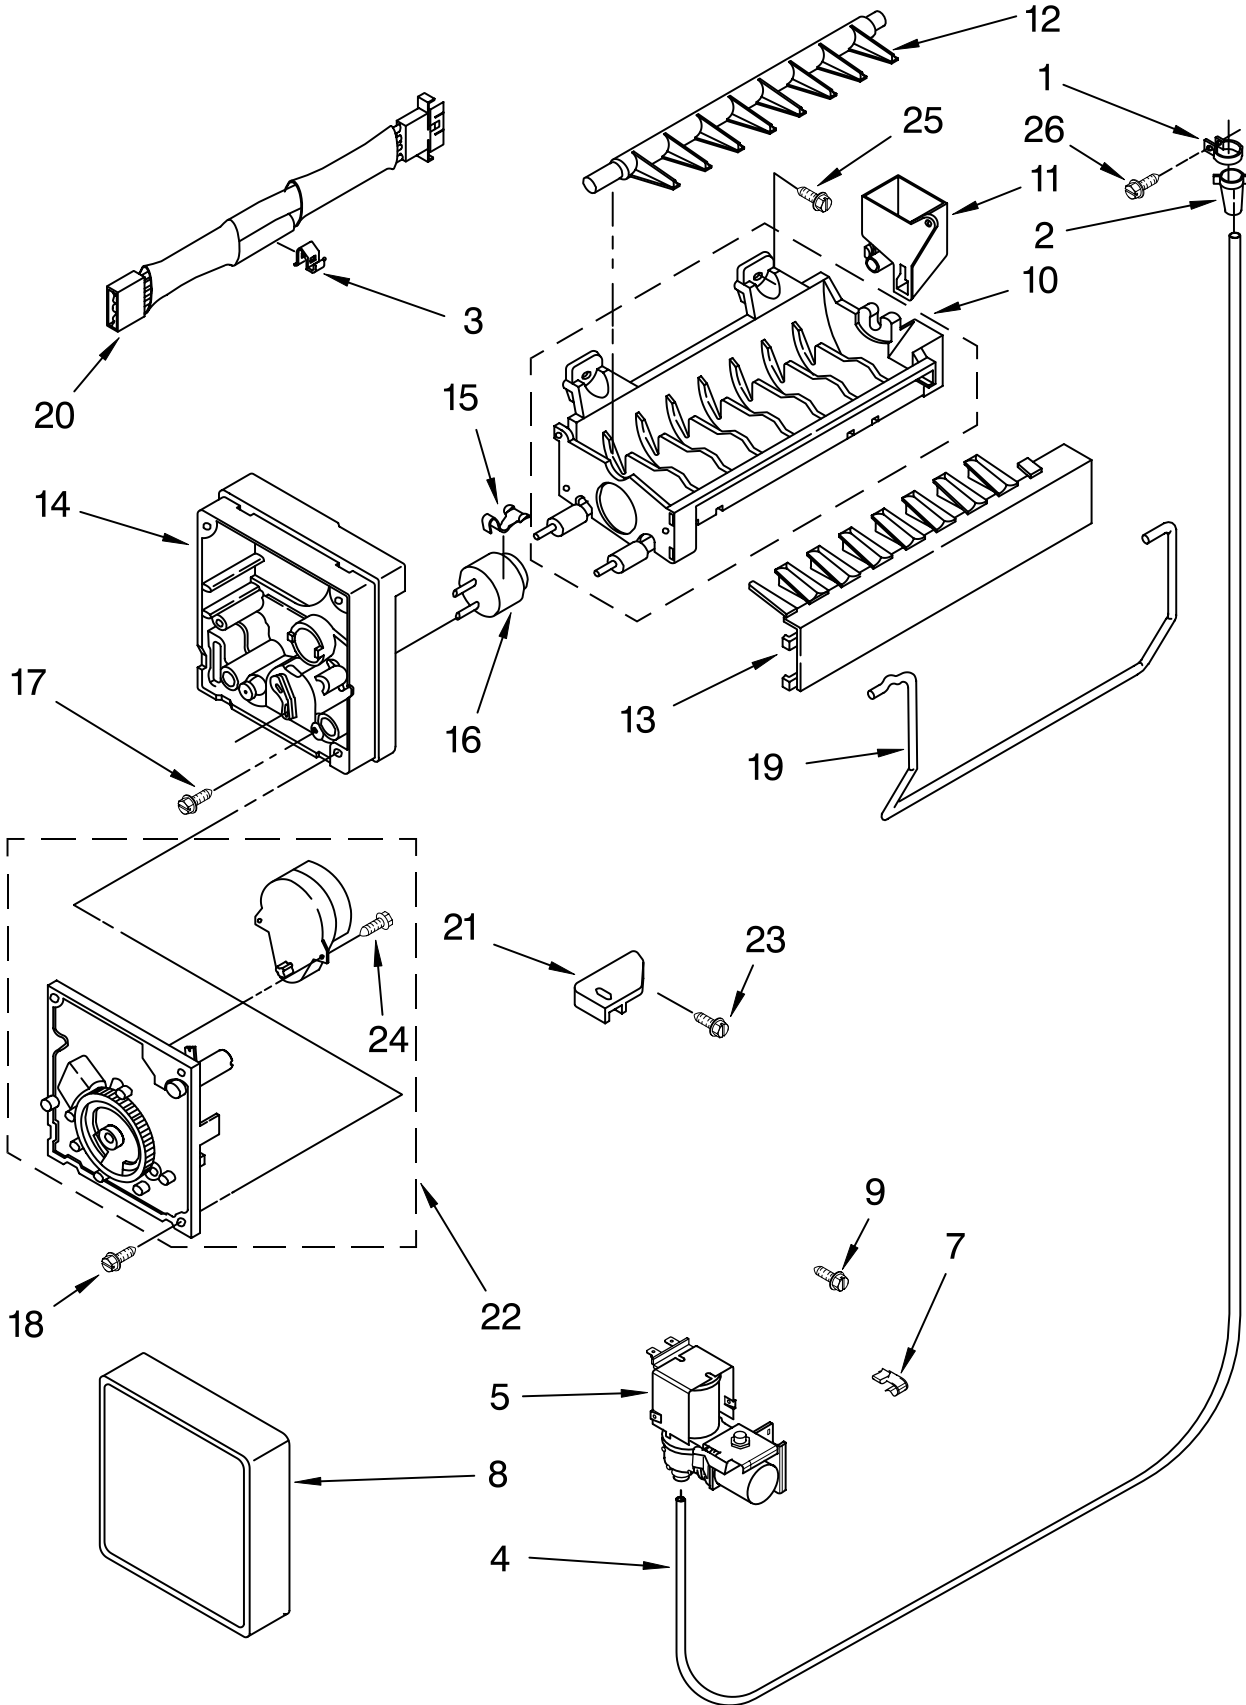

ICEMAKER PARTS

For Models: M0RXEMMW00, M0RXEMMWB00, M0RXEMMWS00
(White) (Black) (Stainless Steel)

FOR ORDERING INFORMATION REFER TO PARTS PRICE LIST

ICEMAKER PARTS

For Models: MORXEMMW00, MORXEMMWB00, MORXEMMWS00
(White) (Black) (Stainless Steel)

Illus. No.	Part No.	DESCRIPTION
1	488878	Clamp, Tube
2	2181939	Insert, Tube
3	628379	Clip, Fuse
4	2181943	Tube Water
5	2315576	Valve Solenoid (Single)
7	2210495	Clip, Water Valve
8	2210484	Cover
9	489442	Screw
10	W10122527	Mold & Heater Assembly (Also Order 542638 Silicone Grease)
11	628515	Cup, Water Fill
12	627843	Ejector
13	W10122563	Ice Stripper
14	2194712	Support
15	2315522	Retainer Thermostat
16	628397	Thermostat (Also Order 542369 Cement Alumilastic)
17	8533917	Screw
18	489276	Screw
19	627792	Shut Off Arm
20	2187464	Harness, Wiring
21	628320	Bracket
22	W10223929	Module Assembly (Includes Item 24)
23	489478	Screw
24	489136	Screw, 3-24 x 23/64
25	488208	Screw
26	488886	Screw, 8-18 x 1/2
100	W10190952	Icemaker, Complete Assembly

FOR ORDERING INFORMATION REFER TO PARTS PRICE LIST