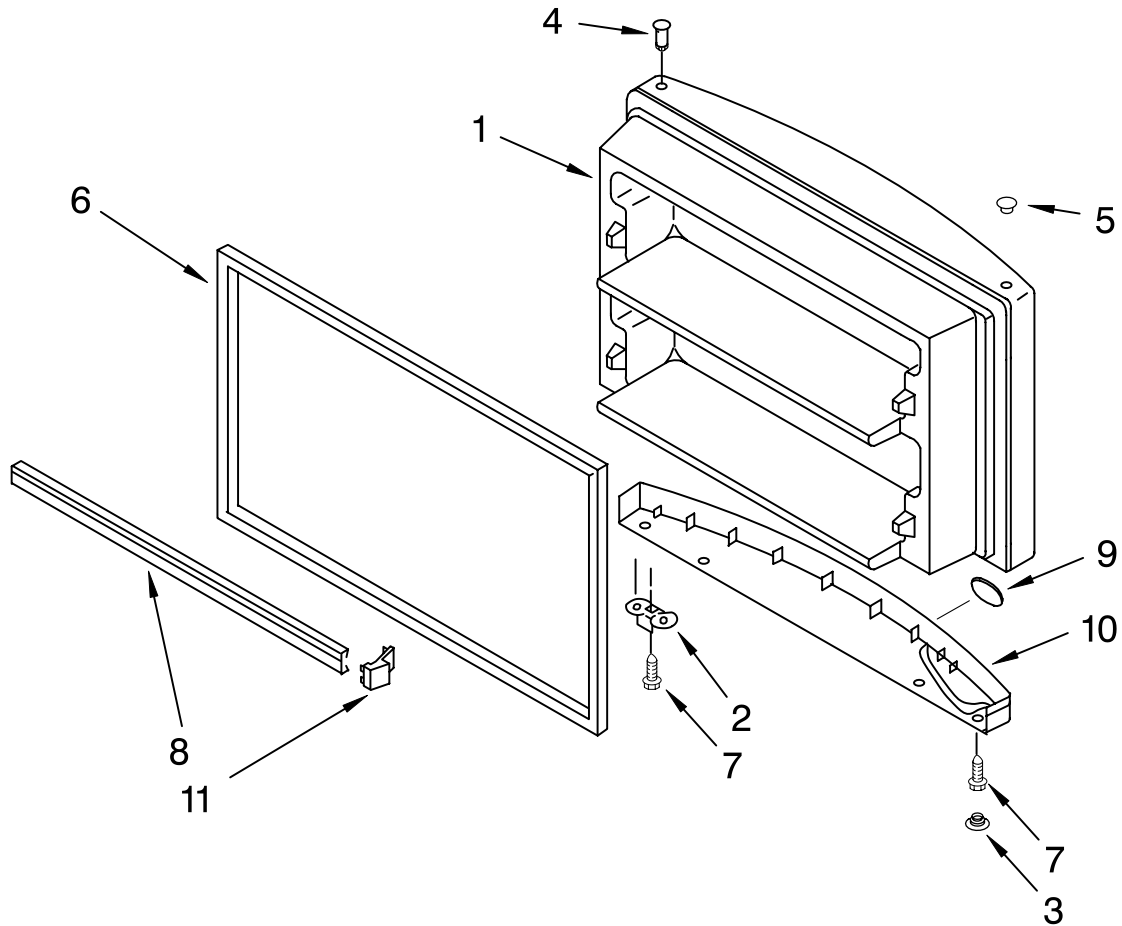

FREEZER DOOR PARTS

For Models: GR9FHMVQ00, GR9FHMVB00, GR9FHMVS00
(White) (Black) (Stainless Steel)

Illus. No.	Part No.	DESCRIPTION	Illus. No.	Part No.	DESCRIPTION	Illus. No.	Part No.	DESCRIPTION
1		Freezer Door (Includes Illus. 4 & 6)	3		Hole Plug, Handle	7	489276	Screw
	2205399	White		2204837	White	8	2195946	Trim, Door Shelf (2)
	2205402	Black	4	2204840	Black	9	2220214	Nameplate
	2212495	Stainless Steel	5	2183003	Thimble	10	2225090	White Handle
2	2189202	Bracket, Door Stop	6	2212648	White		2225158	Black
				2212651	Black	11	2195916	EndCap, Trim (4)
					Door Gasket, Magnetic			
				2214966	Mist Beige			
				2214968	Black			

FOR ORDERING INFORMATION REFER TO PARTS PRICE LIST