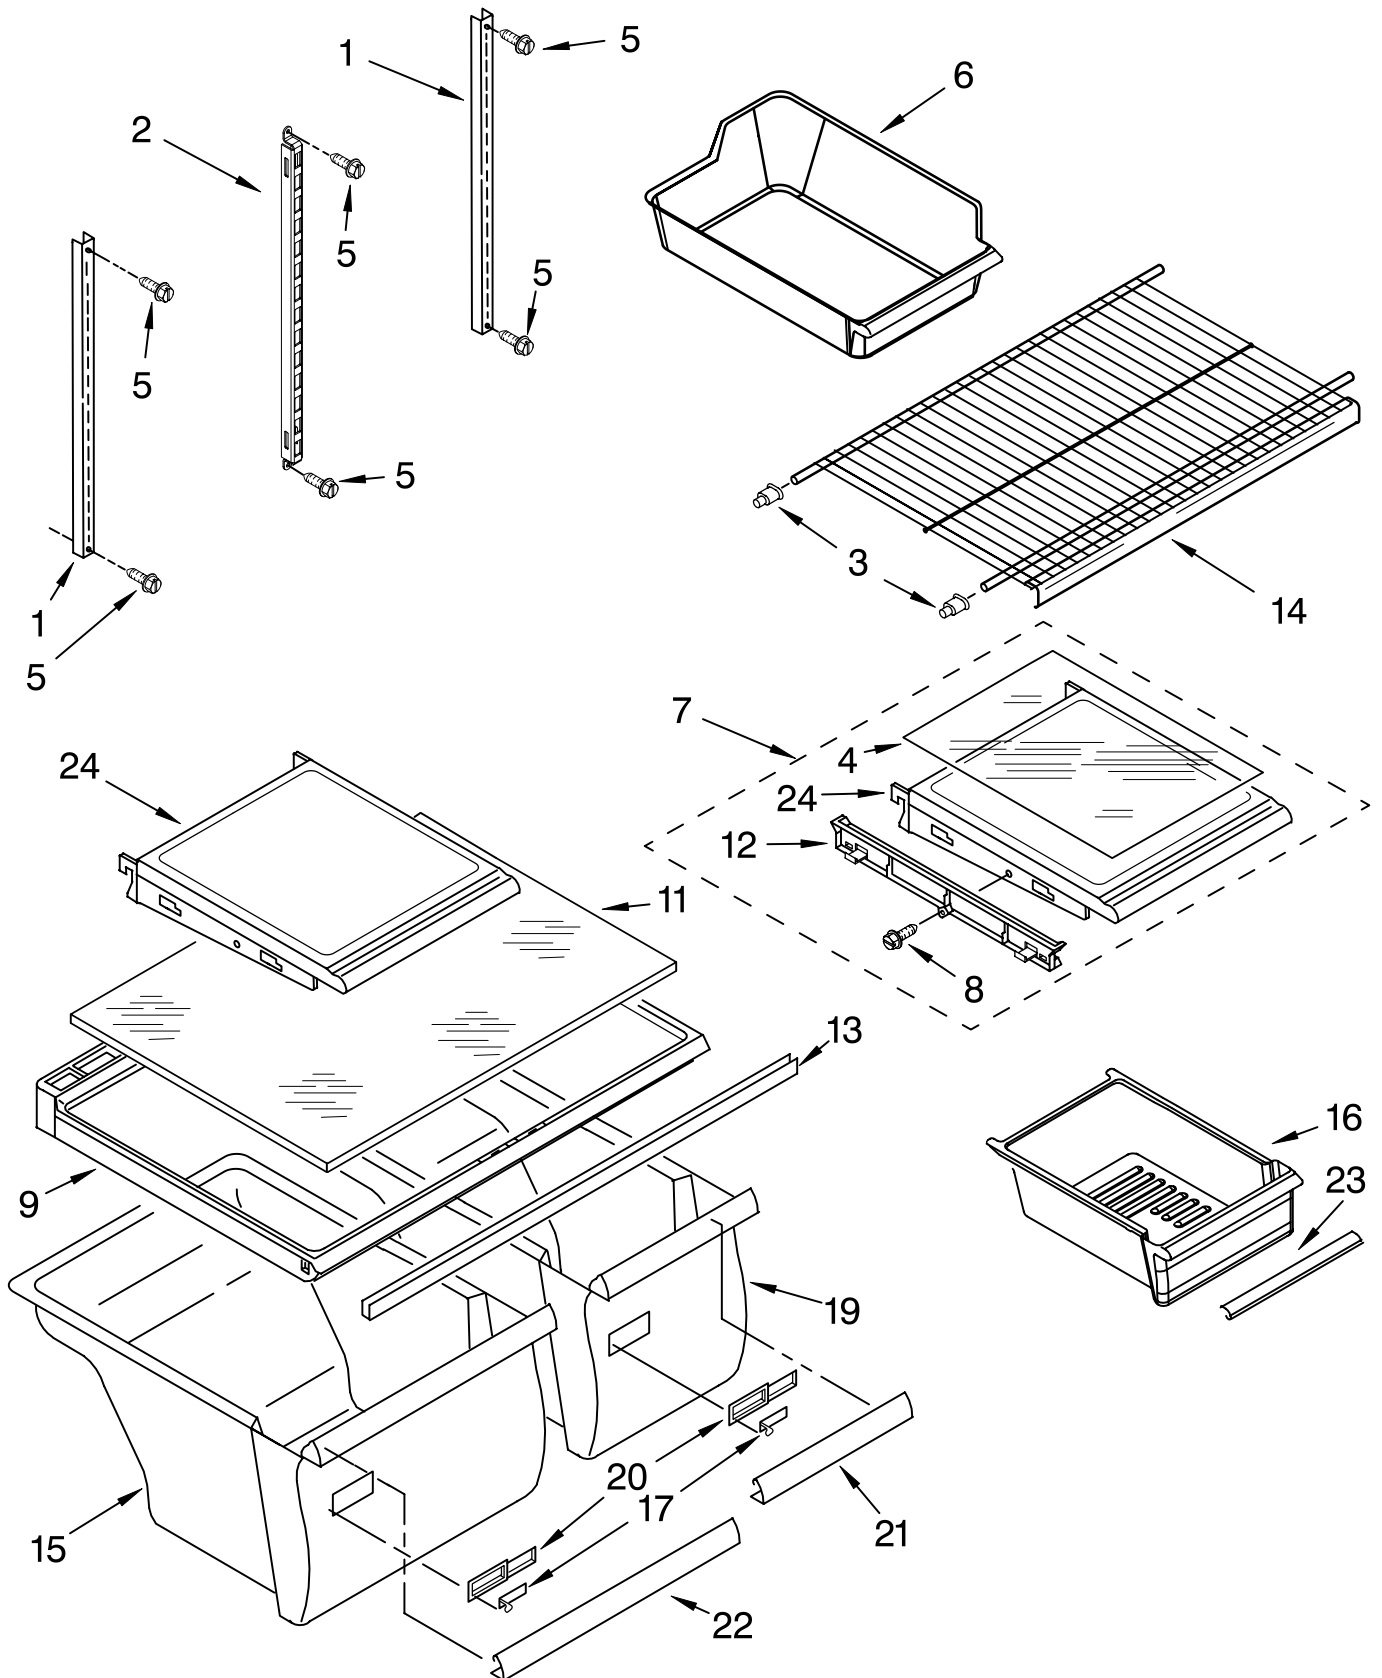

SHELF PARTS

For Models: GR9FHMVQ00, GR9FHMVB00, GR9FHMVS00
(White) (Black) (Stainless Steel)

FOR ORDERING INFORMATION REFER TO PARTS PRICE LIST

SHELF PARTS

For Models: GR9FHMVQ00, GR9FHMVB00, GR9FHMVS00
(White) (Black) (Stainless Steel)

Illus. No.	Part No.	DESCRIPTION
1	2210522	Shelf, Ladder (2)
2	2300520	Shelf, Ladder Center
3	2163762	Cup, Shelf Mounting
4	2214912	Shelf, Glass
5	489478	Screw
6	2254352	Ice Bucket
7	2214910	Shelf, Cantilever Meat Pan (Complete)
8	3400065	Screw
9	2314497	Crisper Cover
11	2221693	Glass, Crisper Cover
12	2214892	Slide, Pan
13	2314477	Crisper, Support
14	2176275	Shelf, Freezer
15	2218139	Pan, Crisper (13-Inch) (Includes 17, 20 & 22)
16	2218127	Pan, Meat
17	2176222	Slide, Humidity Control
19	2218138	Pan, Crisper (10-Inch) (Includes 17, 20 & 21)
20	2212446	Body, Humidity Control
21	2195340	Trim, Crisper Pan
22	2195341	Trim, Crisper Pan
23	2176356	Trim, Meat Pan
24	2214908	Shelf Assembly, Spillguard (2)