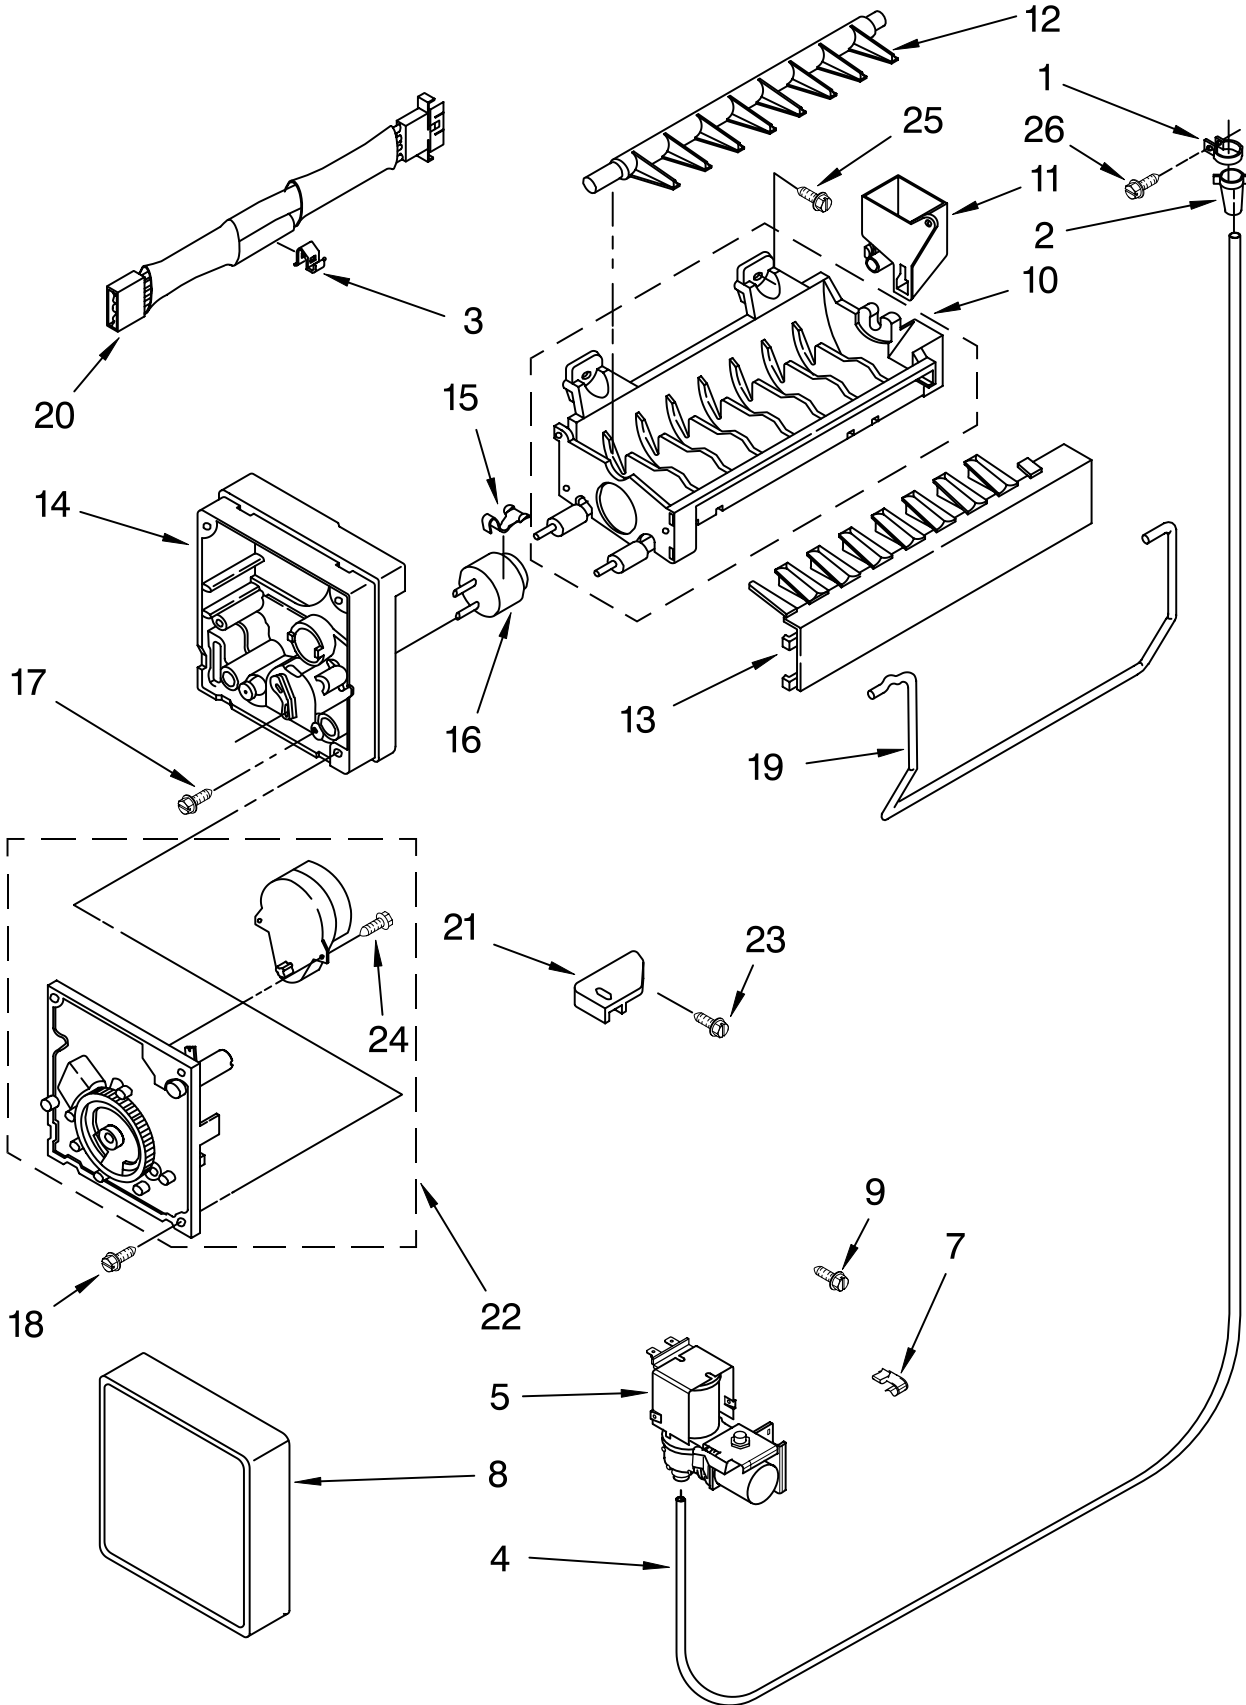

ICEMAKER PARTS

For Models: GR9FHMVQ00, GR9FHMVB00, GR9FHMVS00
(White) (Black) (Stainless Steel)

FOR ORDERING INFORMATION REFER TO PARTS PRICE LIST

ICEMAKER PARTS

For Models: GR9FHMVQ00, GR9FHMVB00, GR9FHMVS00
(White) (Black) (Stainless Steel)

Illus. No.	Part No.	DESCRIPTION
1	488878	Clamp, Tube
2	2181939	Insert, Tube
3	628379	Clip, Fuse
4	2181943	Tube Water
5	2315576	Valve Solenoid (Single)
7	2210495	Clip, Water Valve
8	2210484	Cover
9	489464	Screw
10	W10122527	Mold & Heater Assembly (Also Order 542638 Sillicone Grease)
11	628515	Cup, Water Fill
12	627843	Ejector
13	2182124	Ice Stripper
14	2194712	Support
15	2315522	Retainer Thermostat
16	628397	Thermostat (Also Order 542369 Cement Alumilastic)
17	8533917	Screw
18	489276	Screw
19	627792	Shut Off Arm
20	2187464	Harness, Wiring
21	628320	Bracket
22	626680	Module Assembly (Includes Item 24)
23	489478	Screw
24	489136	Screw, 3-24 x 23/64
25	488208	Screw
26	488886	Screw, 8-18 x 1/2
100	W10122496	Icemaker, Complete Assembly