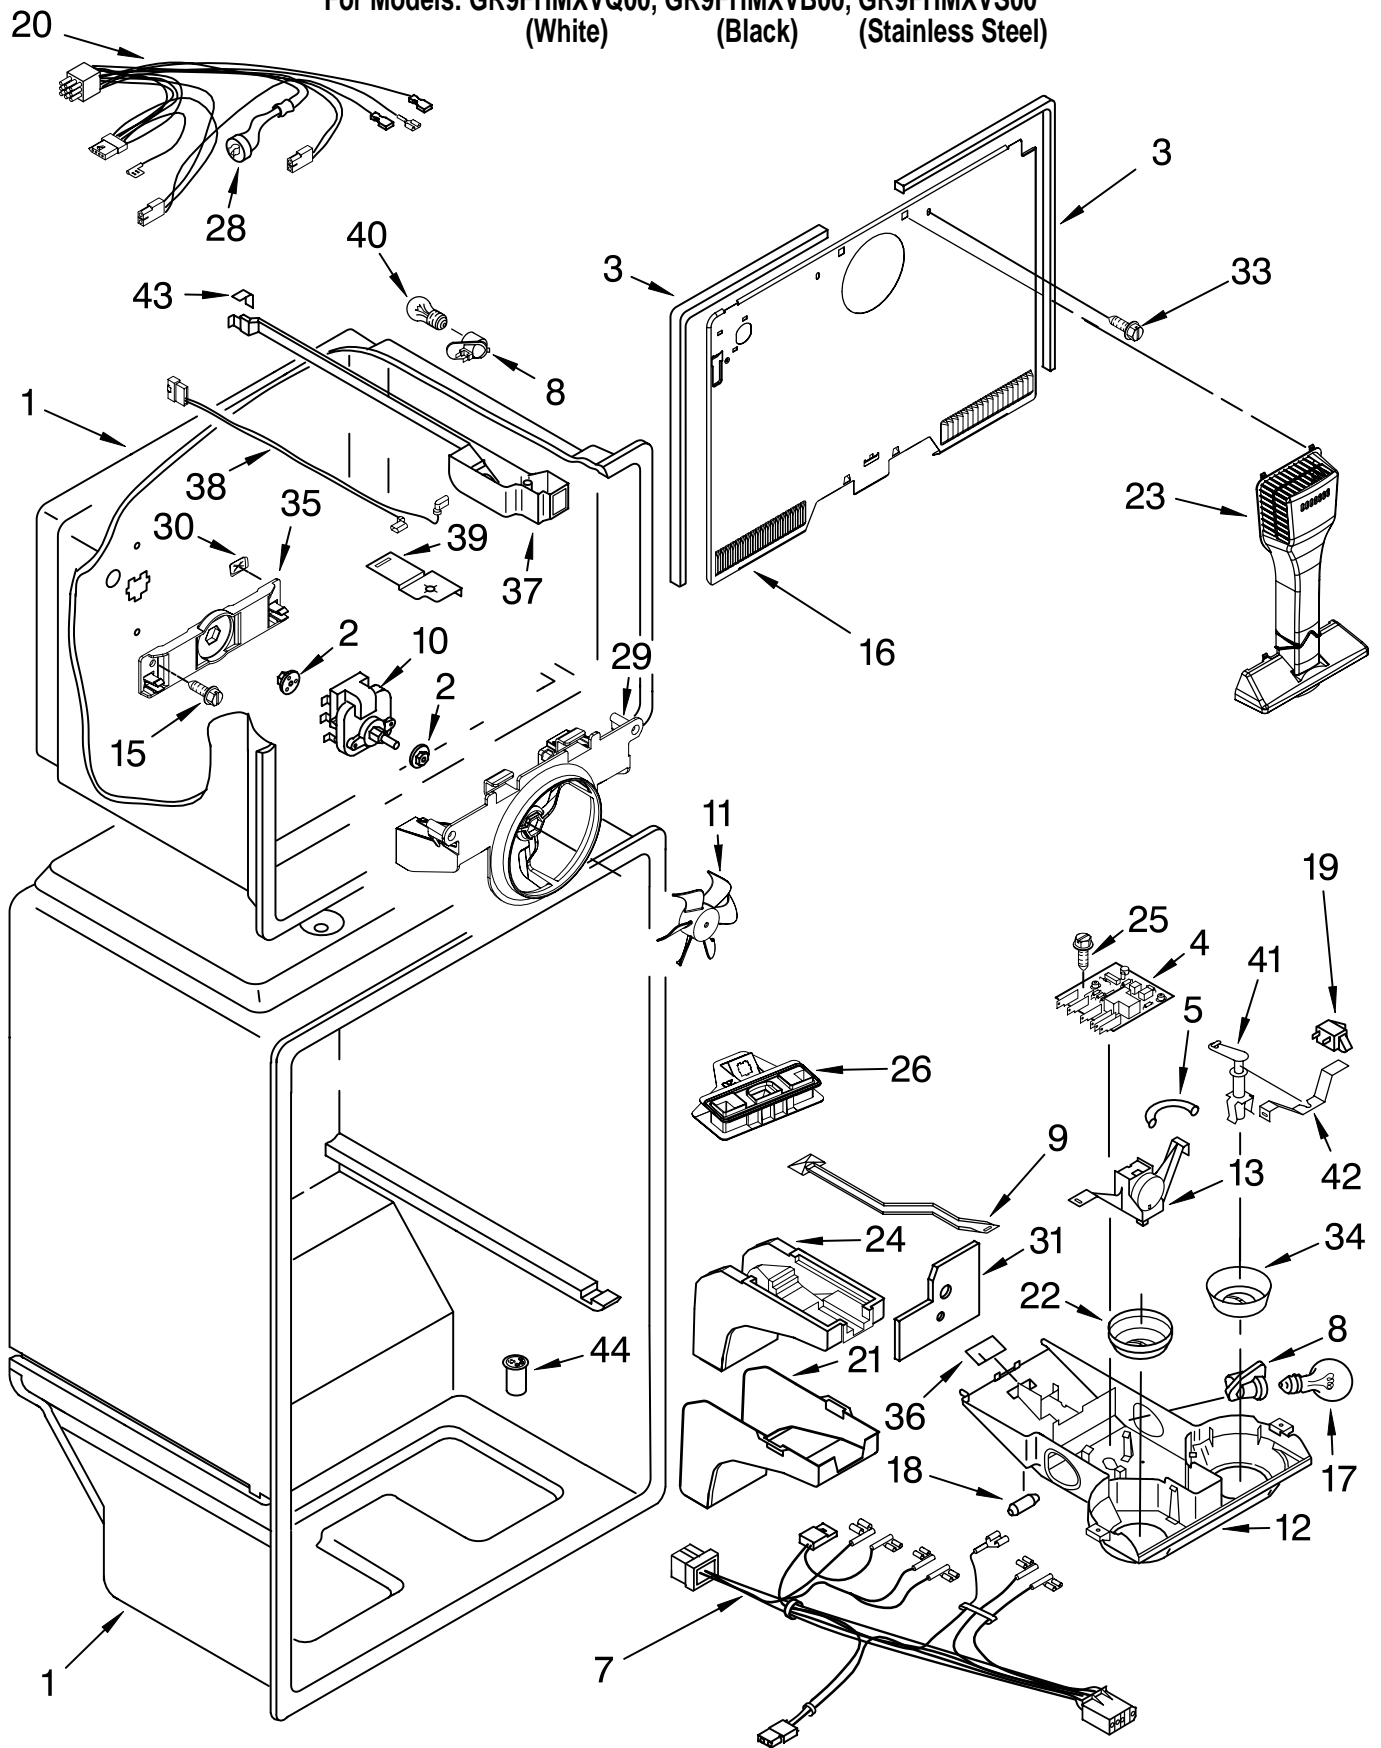

LINER PARTS

For Models: GR9FHMVQ00, GR9FHMVB00, GR9FHMVS00
(White) (Black) (Stainless Steel)

FOR ORDERING INFORMATION REFER TO PARTS PRICE LIST

LINER PARTS

For Models: GR9FHM XVQ00, GR9FHM XVB00, GR9FHM XVS00
(White) (Black) (Stainless Steel)

Illus. No.	Part No.	DESCRIPTION	Illus. No.	Part No.	DESCRIPTION	Illus. No.	Part No.	DESCRIPTION
1		Liner (Not A Serviceable Part)	17	2255743	Light Bulb (2)	30	2320183	Retainer-Screw
2	2197380	Grommet (2)	18	2200831	Weight, Thermal	31	2204639	Shield, Heat
3	2254359	Gasket, Evaporator Cover (2)	19	1118894	Rocker Arm (2) Switch	33	489478	Screw
4	2304099	Timer, Defrost	20	W10129791	Wire Assembly, Freezer Compartment (Includes Illus. 28)	34	2302536	Knob, Damper
5	2212485	Thermostat Tube Barrier				35	2254454	Bracket
7	2310057	Wire Assembly, Control Box	21	2176281	Cover, Air Diffuser	36	2205079	Seal, Rear Thermostat
8	2162085	Socket, Light	22	2200863	Knob, Thermostat	37	2300417	Housing Base
9	2179858	Damper, Air	23	2254354	Air Tower	38	2187601	Wiring Harness, Freezer Light
10	2315539	Fan Motor	24	2189452	Air Diffuser, Bottom	39	2193491	Electrical Shield, Freezer Light
11	2163777	Fan Blade	25	8534009	Screw	40	2260802	Light Bulb
12	2212982	Control Box	26	2210390	Air Separator Assembly	41	2179859	Post, Damper
13	2200830	Thermostat Assembly (Includes Illus. 5 & 18)	28	2321800	Defrost, BI-Metal	42	2163810	Bracket, Damper Knob
15	488208	Screw	29	2254453	Bracket, Fan Motor	43	2166284	Gasket, Rear
16	2320191	Cover, Evaporator				44	2210509	Valve

FOR ORDERING INFORMATION REFER TO PARTS PRICE LIST