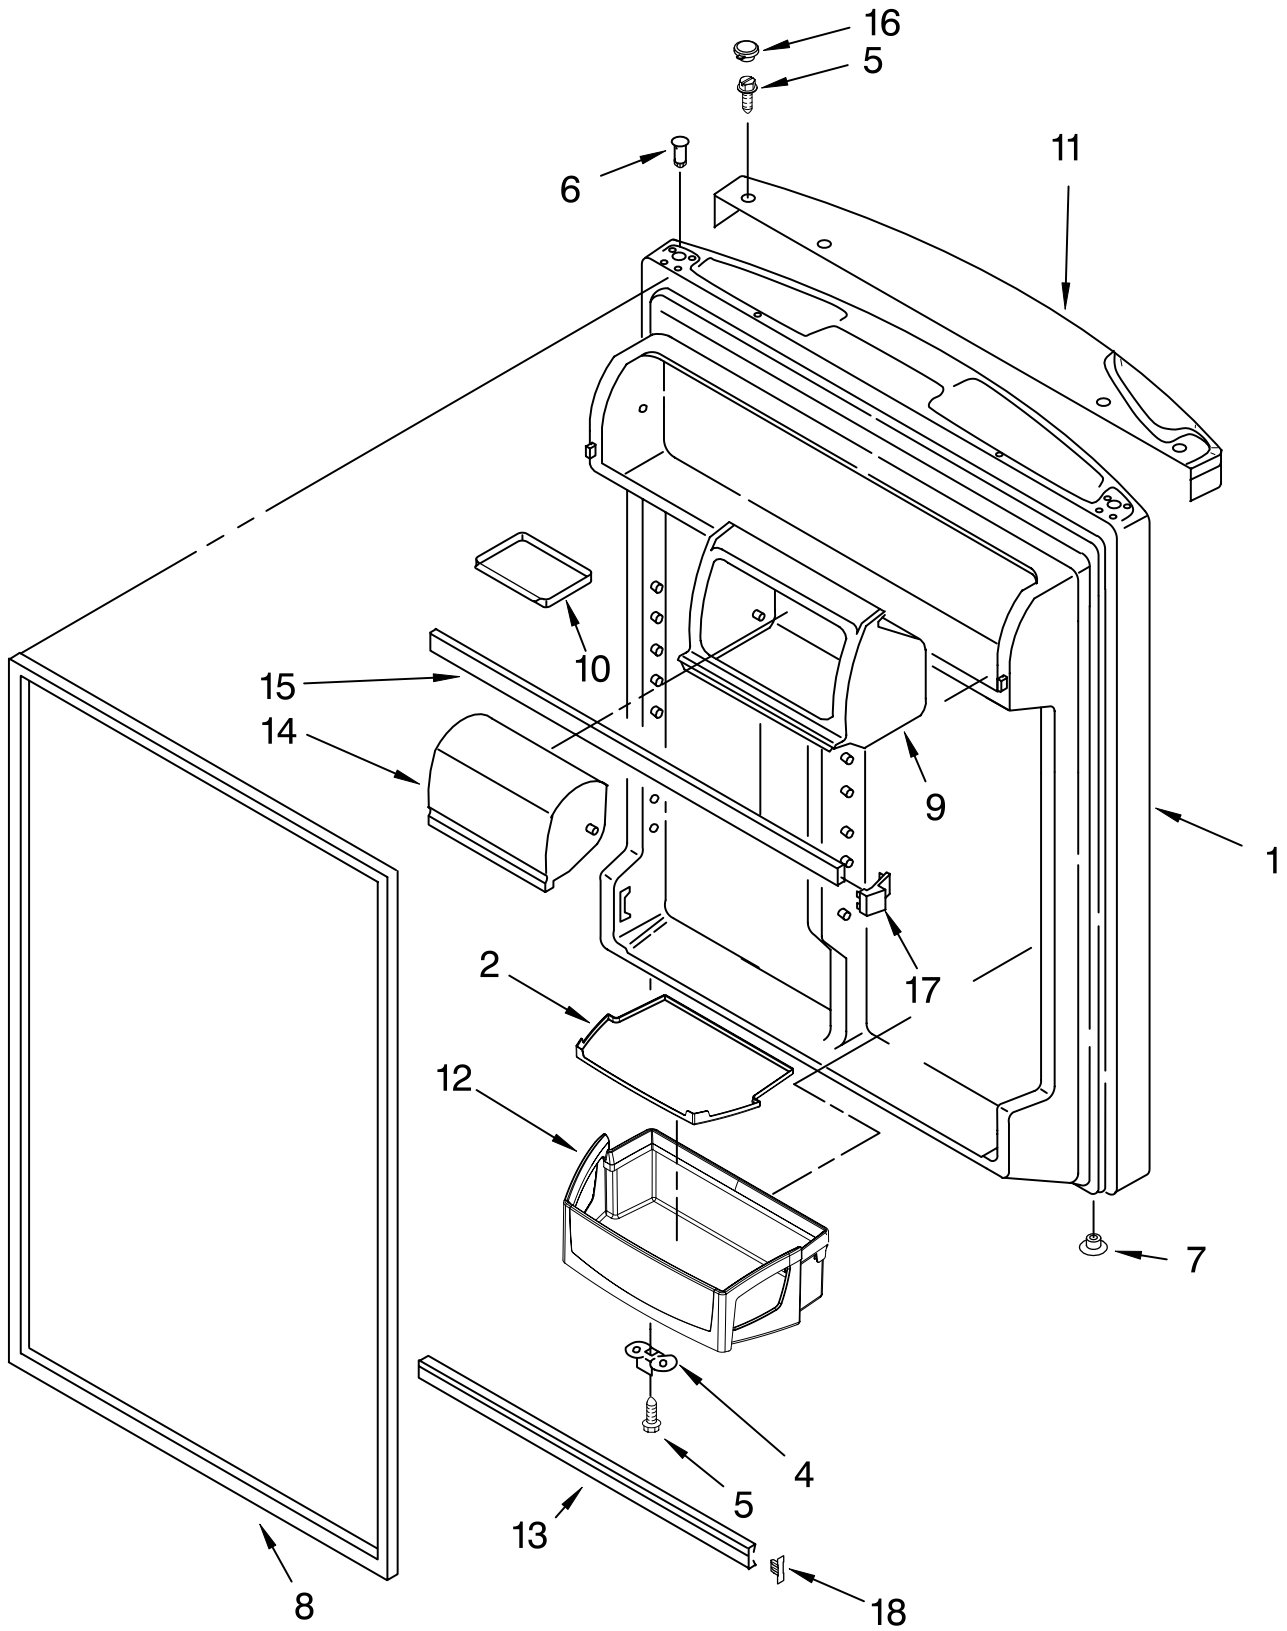

REFRIGERATOR DOOR PARTS

For Models: GR9FHMVQ00, GR9FHMVB00, GR9FHMVS00
(White) (Black) (Stainless Steel)

FOR ORDERING INFORMATION REFER TO PARTS PRICE LIST

REFRIGERATOR DOOR PARTS

For Models: GR9FHMVQ00, GR9FHMVB00, GR9FHMVS00
(White) (Black) (Stainless Steel)

Illus. No.	Part No.	DESCRIPTION
1		Refrigerator Door (Includes Illus. 6 & 8)
	2205395	White
	2205398	Black
	2218280	Stainless Steel
2	2300430	Mat, Door Bin
4	2189202	Bracket, Door Stop
5	489276	Screw, 8 x 1/2
6	2183003	Thimble
7		Hole Plug, Hinge
	2212648	White
	2212651	Black
8		Door Gasket, Magnetic
	2202874	Mist Beige
	2202881	Black
9	2210566	Housing Compartment
10	2159302	Tray, Door
11		Handle
	2212689	White
	2221652	Black
12	2300447	Bin, Door (3)
13	2195949	Trim, Door Shelf
14	2218109	Door Compartment
15	2159312	Trim, Door Shelf
16		Hole Plug, Handle
	2204837	White
	2204840	Black
17	2177340	Endcap, Door Trim
18	2156006	Plug, Trim