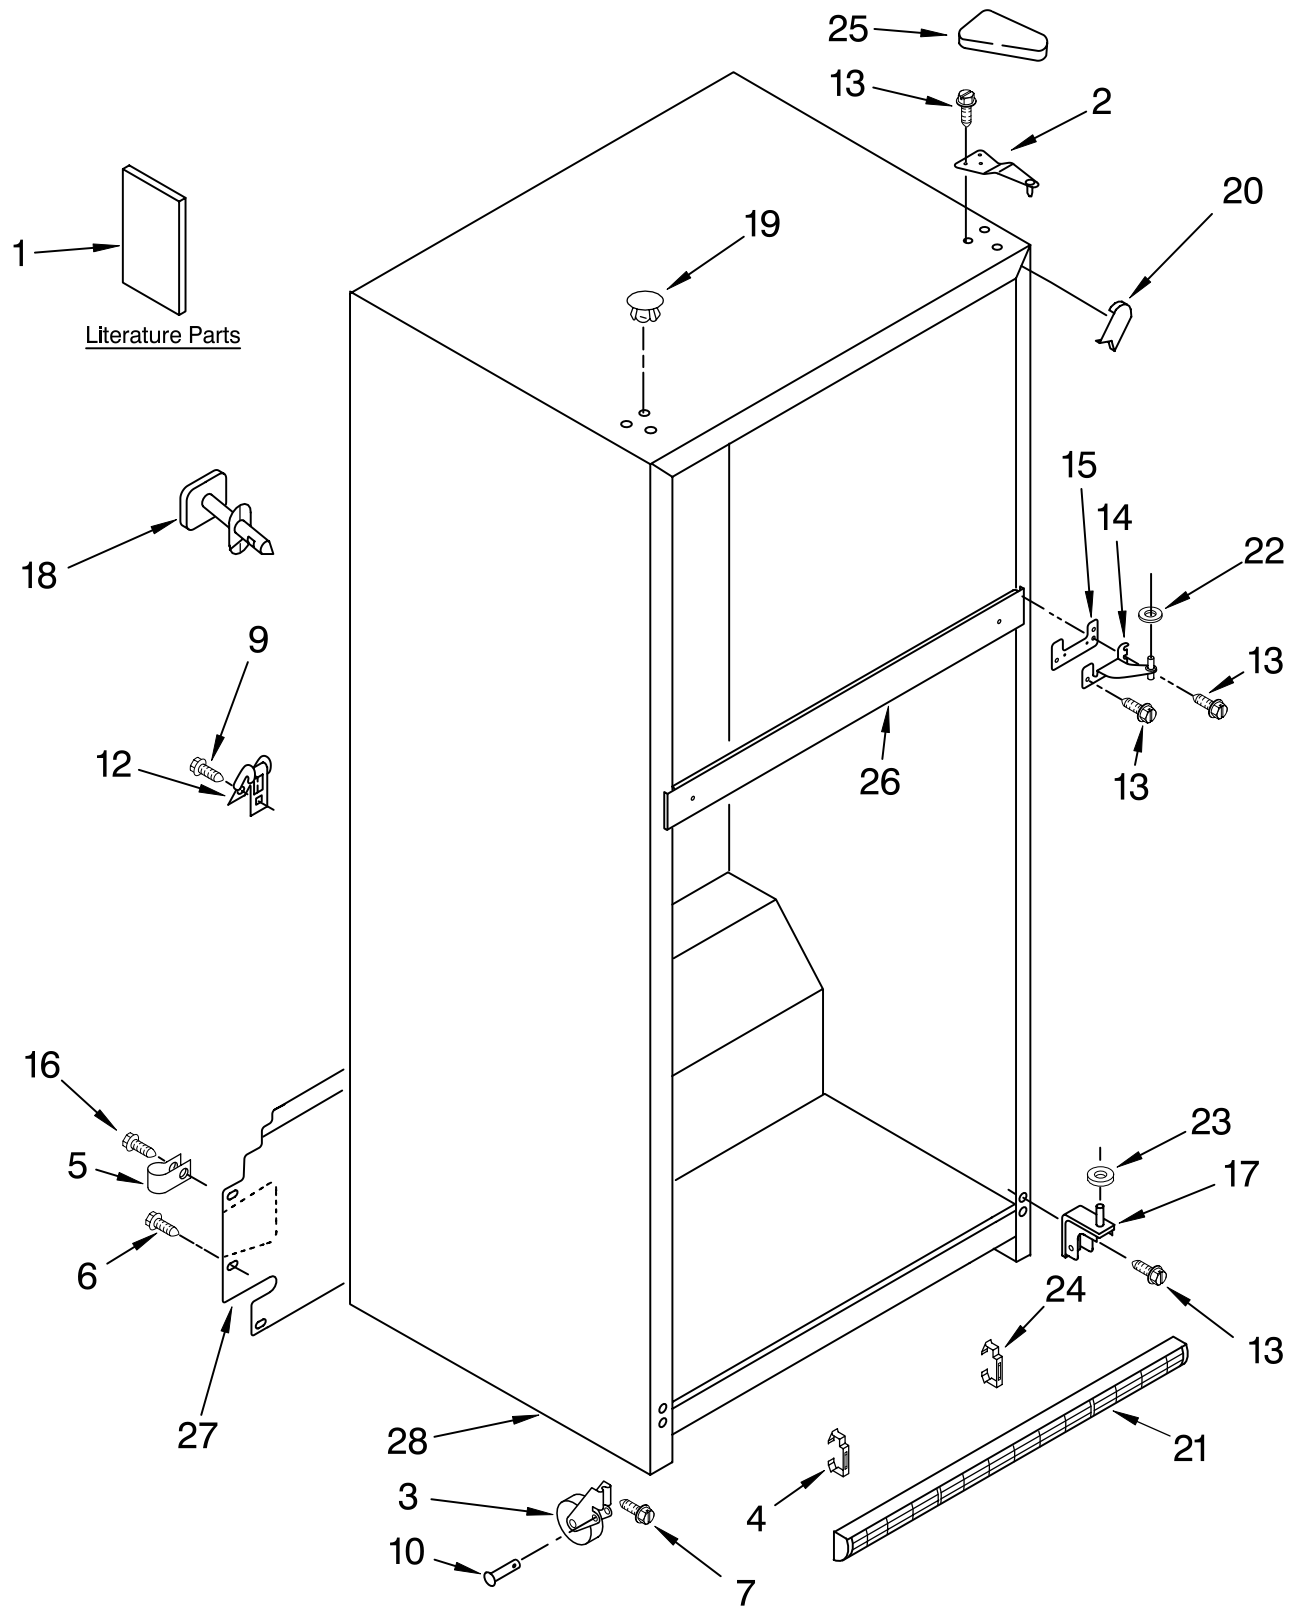

CABINET PARTS

REFRIGERATOR

For Models: GR9FHM XVQ00, GR9FHM XVB00, GR9FHM XVS00
(White) (Black) (Stainless Steel)

FOR ORDERING INFORMATION REFER TO PARTS PRICE LIST

CABINET PARTS

For Models: GR9FHMVQ00, GR9FHMVB00, GR9FHMVS00
(White) (Black) (Stainless Steel)

Illus. No.	Part No.	DESCRIPTION
1		Literature Parts
	W10142143	Service & Wiring Sheet
	W10178120	Energy Label Use & Care Guide
	W10131409	Bilingual
	W10131417	Trilingual
	2225623	Modular Icemaker Service Sheet

Following May Be Purchased

DO-IT-YOURSELF REPAIR MANUALS

	677969	Do-It-Yourself Manual Ref./Fzr.
2	2189410	Hinge (Top)
3	2166108	Roller, Front (2)
4	2189356	Clip, Grille
5	489385	Clamp, Tube (Water Supply Line)
6	489427	Screw
7	3400504	Screw
9	489442	Screw
10	2221797	Rivet
12	549193	Clamp, Cord
13	489497	Screw
14	2254618	Hinge, Center
15	2183852	Shim, Hinge Center
16	8281265	Screw
17	2254473	Hinge Butt
18		Fitting, Water Tube (NOT SERVICED)
19		Hole Plug (6)
	2201012	White
	2183998	Black
20		Corner Filler (2)
	2201014	White
	2201017	Black
21		Grille (Includes Illus. 4 & 24)
	2254386	White
	2254388	Black
22	489341	Washer, Plain
23	487576	Washer, Nylon
24	2254385	Clip, Grille
25		Cover, Hinge
	2213360	White
	2213363	Black
26		Rail, Center (NOT SERVICED)
27	2254578	Cover, Unit
28		Cabinet (Not a Serviceable Part)

FOR ORDERING INFORMATION REFER TO PARTS PRICE LIST