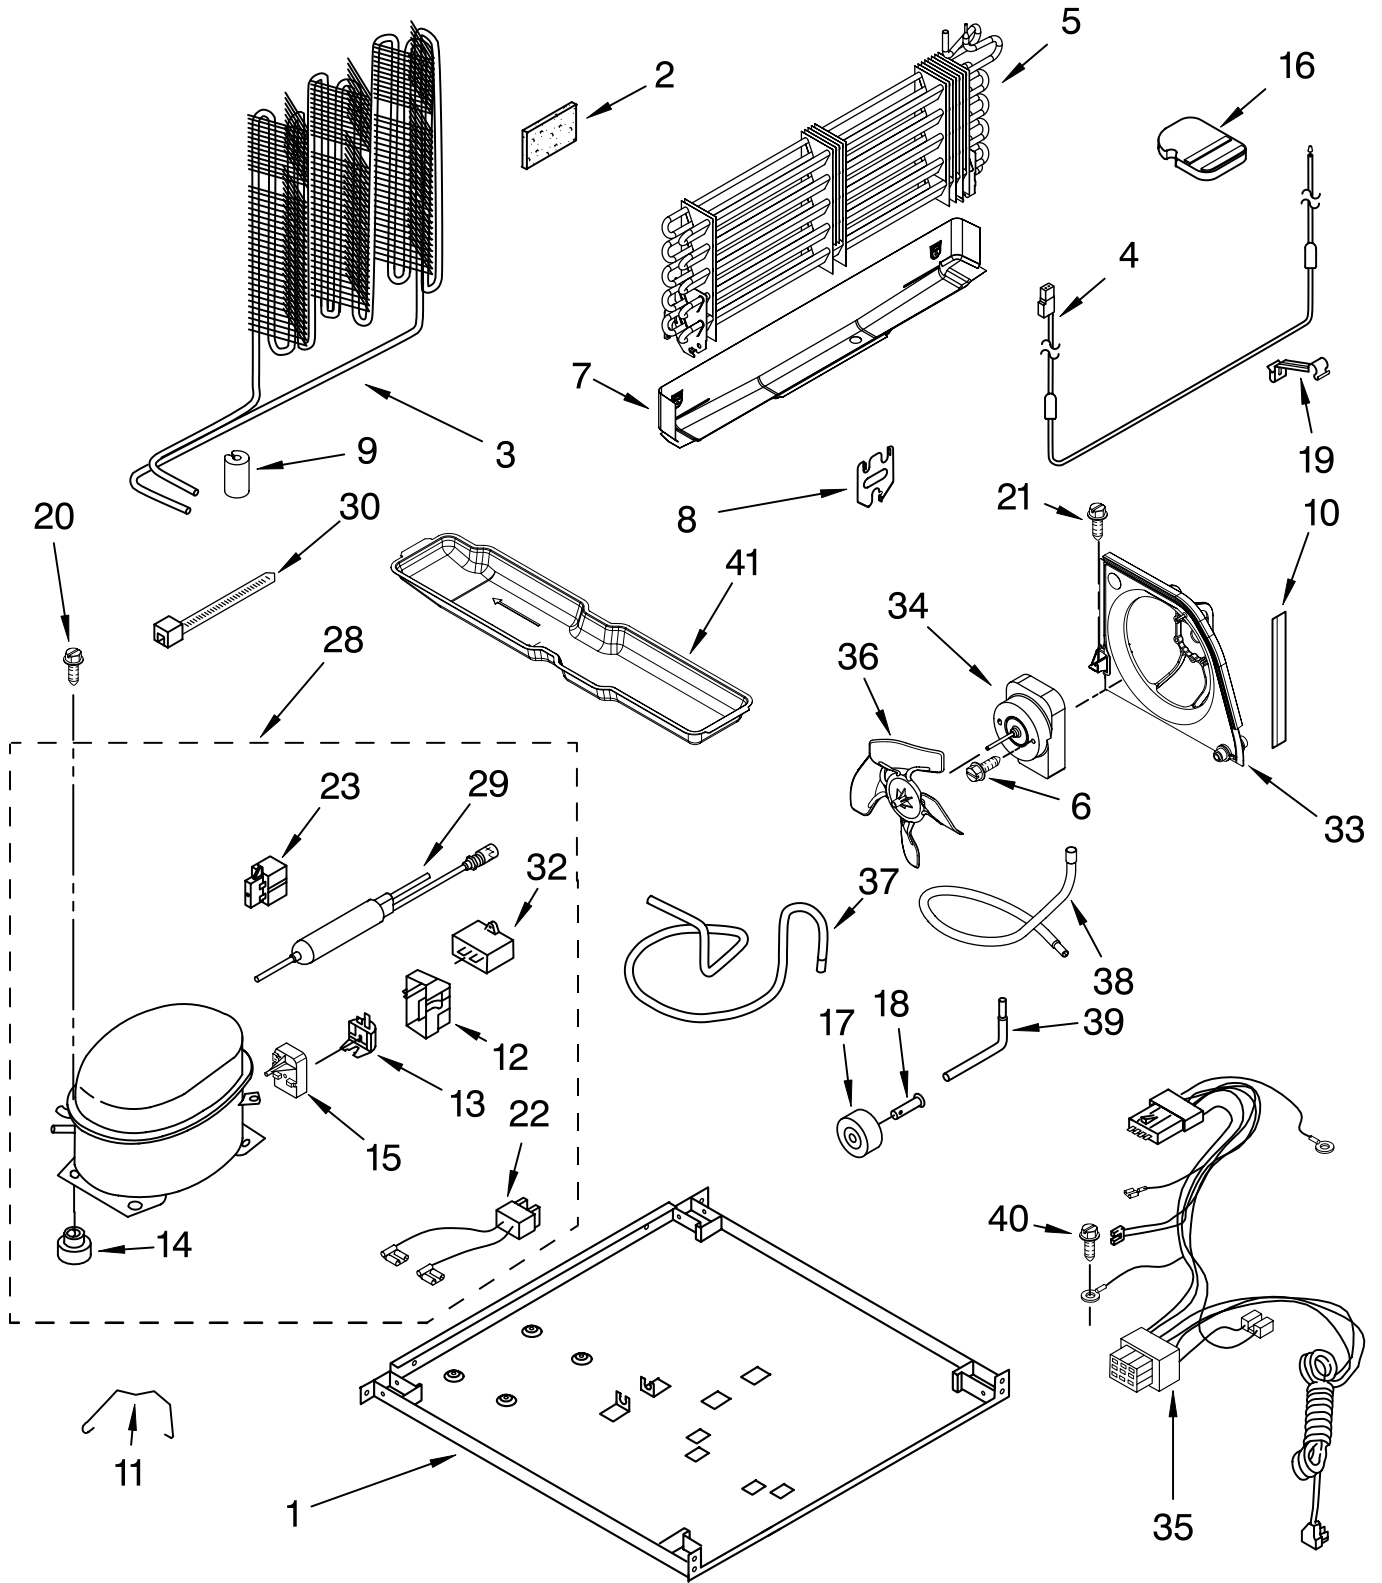

UNIT PARTS

For Models: GR9FHMVQ00, GR9FHMVB00, GR9FHMVS00
(White) (Black) (Stainless Steel)

FOR ORDERING INFORMATION REFER TO PARTS PRICE LIST

UNIT PARTS

For Models: GR9FHMVQ00, GR9FHMVB00, GR9FHMVS00
(White) (Black) (Stainless Steel)

Illus. No.	Part No.	DESCRIPTION	Illus. No.	Part No.	DESCRIPTION	Illus. No.	Part No.	DESCRIPTION
1	2320188	Plate, Unit Mounting	17	2150304	Roller (2)	Following Parts Not Illustrated and Optional Parts Not Included		
2	2169104	Insulation, Sound Dampening	18	2179826	Rivet			
3	2214960	Condenser	19	2182338	Clip, Heater		978025	Valve, Access (1/4")
4	2315531	Heater, Defrost	20	489373	Screw		978026	Valve, Access (5/16")
5	2254250	Evaporator Assy.	21	3400518	Screw		978027	Valve, Access (3/8")
6	8533859	Screw	22	4387765	Wire Assembly (Service Only)		978028	Valve, Access (1/2")
7	2254294	Drain Pan	23	2183454	Relay (Service Only)		978029	Valve, Access (5/8")
8	2176301	Bracket, Heater	28	2218968	Compressor (Includes Items 12,13,14,22, 23,29 & 32)		978030	Valve, Access (3/4")
9	2319835	Grommet-Cond(4)	29		Drier		876764	Valve, Access (3/16")
10	2300638	Extension, Air Baffle		2199167	Production	REFRIGERANT CHARGE		
11	2255113	Strap		2317845	Service			
12	4387731	Cover (Service Only)	30	2155774	Clamp		4.0 Ozs.	(R134A)
13	4390624	Overload (Service Only)	32		Capacitor			
14		Grommet (4)		2264017	Production			
	1100826	Production		1118576	Service			
	4387558	Service	33	2315541	Air Baffle			
15	2225929	Start-Device Combination (Start Relay and Overload For Production Compressor Only)	34	2188728	Motor, Condenser			
			35	2310433	Wire Assy. Unit			
			36	2225834	Fan Blade			
			37	2205384	Tube, Discharge			
			38	2225237	Tube, Suction			
			39	2154109	Tube, Process			
16	2201184	Support Block	40	488500	Screw			
			41	2254574	Evaporator Tray			

FOR ORDERING INFORMATION REFER TO PARTS PRICE LIST