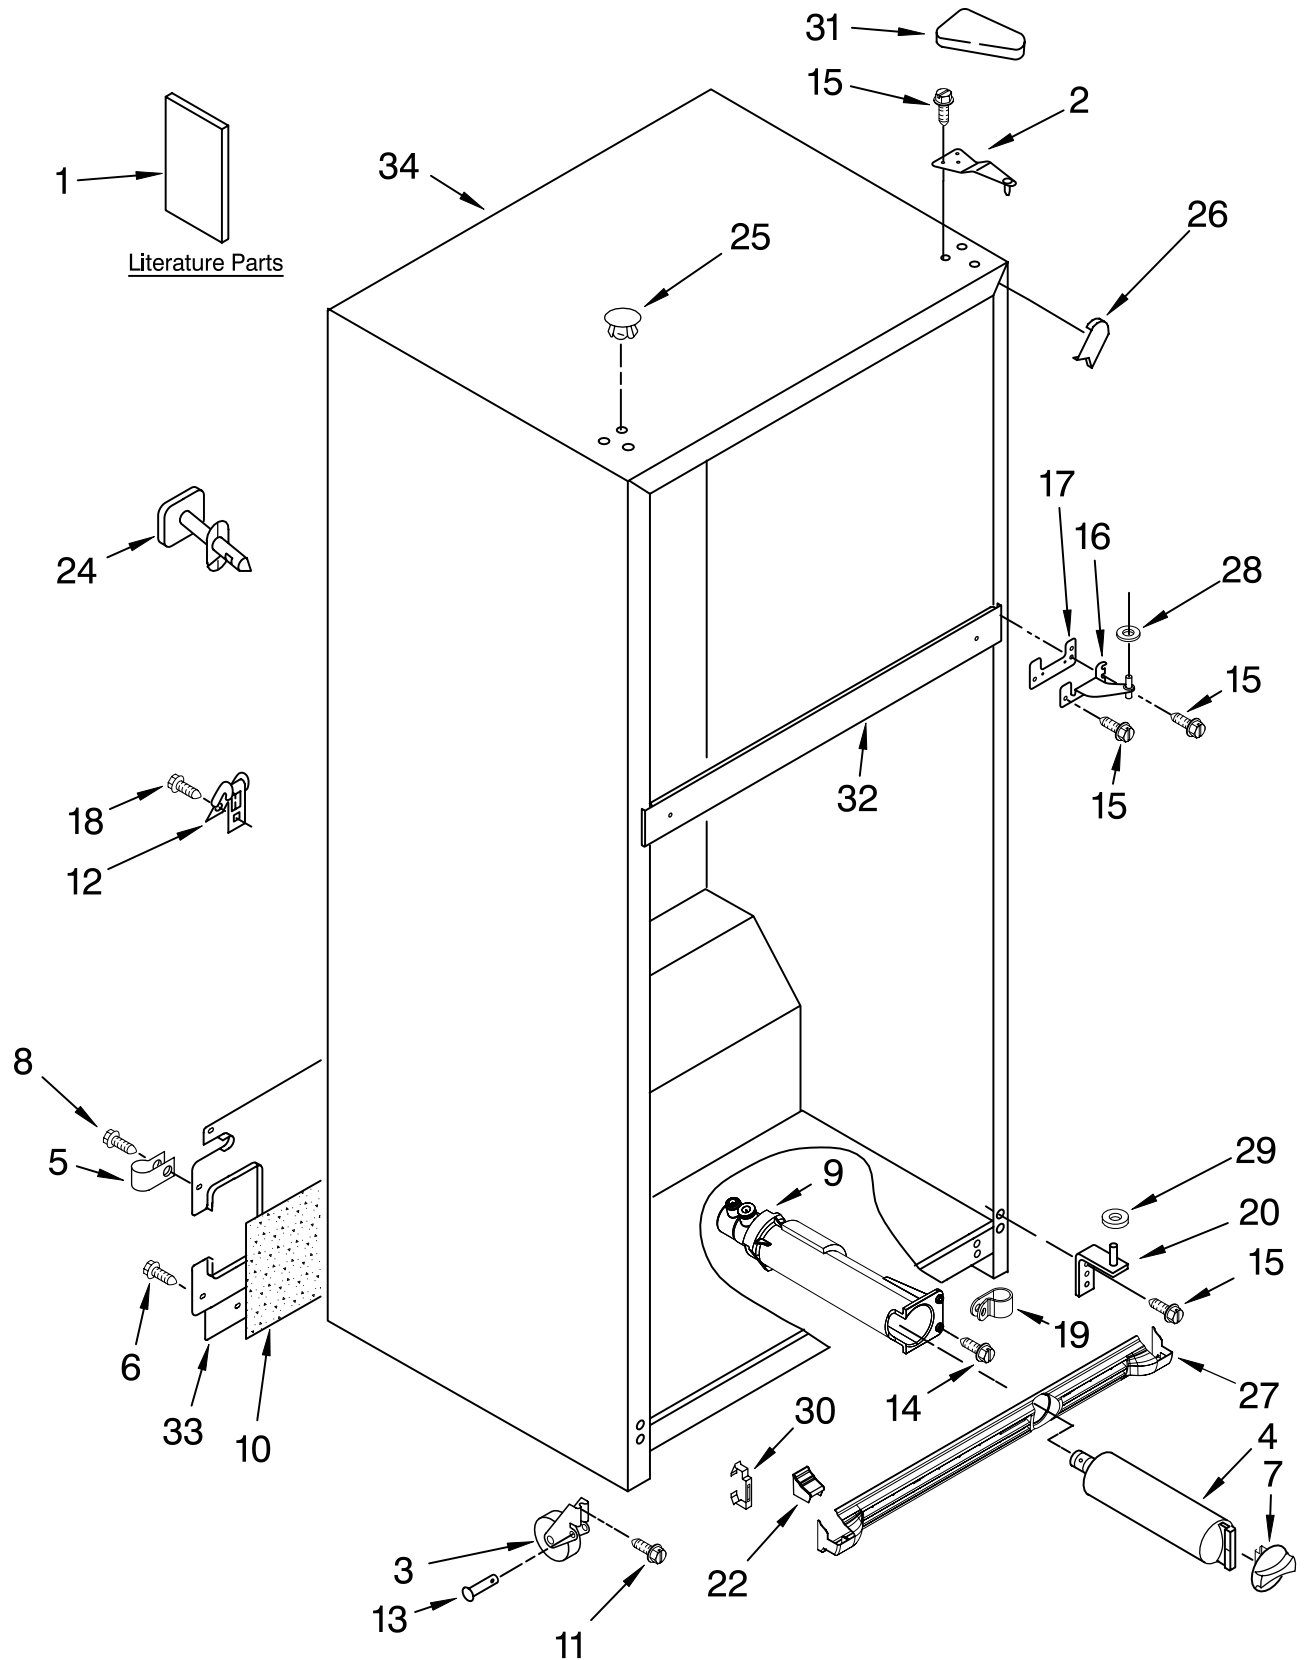

CABINET PARTS

REFRIGERATOR

For Models: GR2SHWXVQ01, GR2SHWXVB01, GR2SHWXVS01
(White) (Black) (Stainless)

FOR ORDERING INFORMATION REFER TO PARTS PRICE LIST