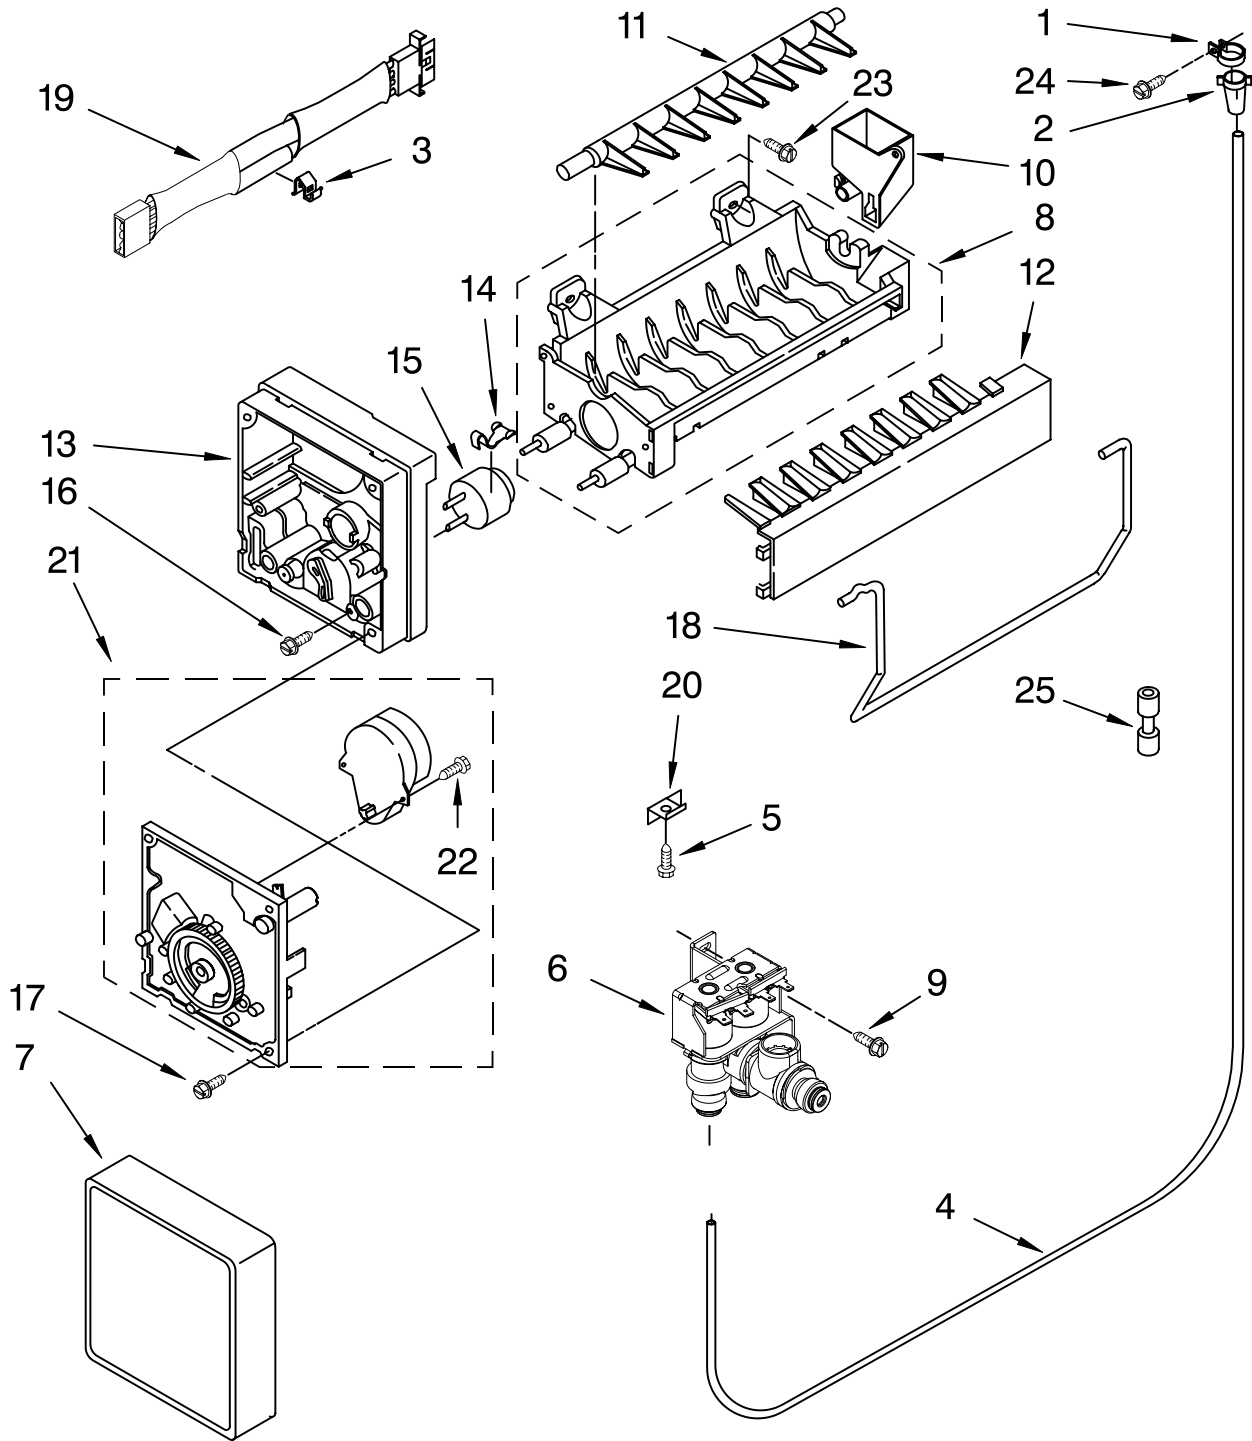

ICEMAKER PARTS

For Models: GR2SHWXVQ01, GR2SHWXVB01, GR2SHWXVS01
(White) (Black) (Stainless)

FOR ORDERING INFORMATION REFER TO PARTS PRICE LIST

ICEMAKER PARTS

For Models: GR2SHWXVQ01, GR2SHWXVB01, GR2SHWXVS01
(White) (Black) (Stainless)

Illus. No.	Part No.	DESCRIPTION
1	488878	Clamp, Tube
2	2181939	Insert, Tube
3	628379	Clip, Fuse
4	2320315	Tube Water
5	489478	Screw
6	2188808	Valve (Double), Solenoid
7	2210484	Cover
8	W10122527	Mold & Heater Assembly (Also Order 542638 Silicone Grease)
9	489442	Screw
10	628515	Cup, Water Fill
11	627843	Ejector
12	2182124	Ice Stripper
13	2194712	Support
14	2315522	Retainer, Thermostat
15	628397	Thermostat (Also Order 542369 Cement Alumilastic)
16	8533917	Screw
17	489276	Screw
18	627792	Shut Off Arm
19	2187464	Harness, Wiring
20	628320	Bracket
21	626680	Module Assembly (Includes Item 22)
22	489136	Screw, 3-24 x 23/64
23	488208	Screw, 8 x 13/16
24	488886	Screw, 8-18 x 1/2
25	2198677	Connector-Water
100	W10122496	Icemaker, Complete Assembly