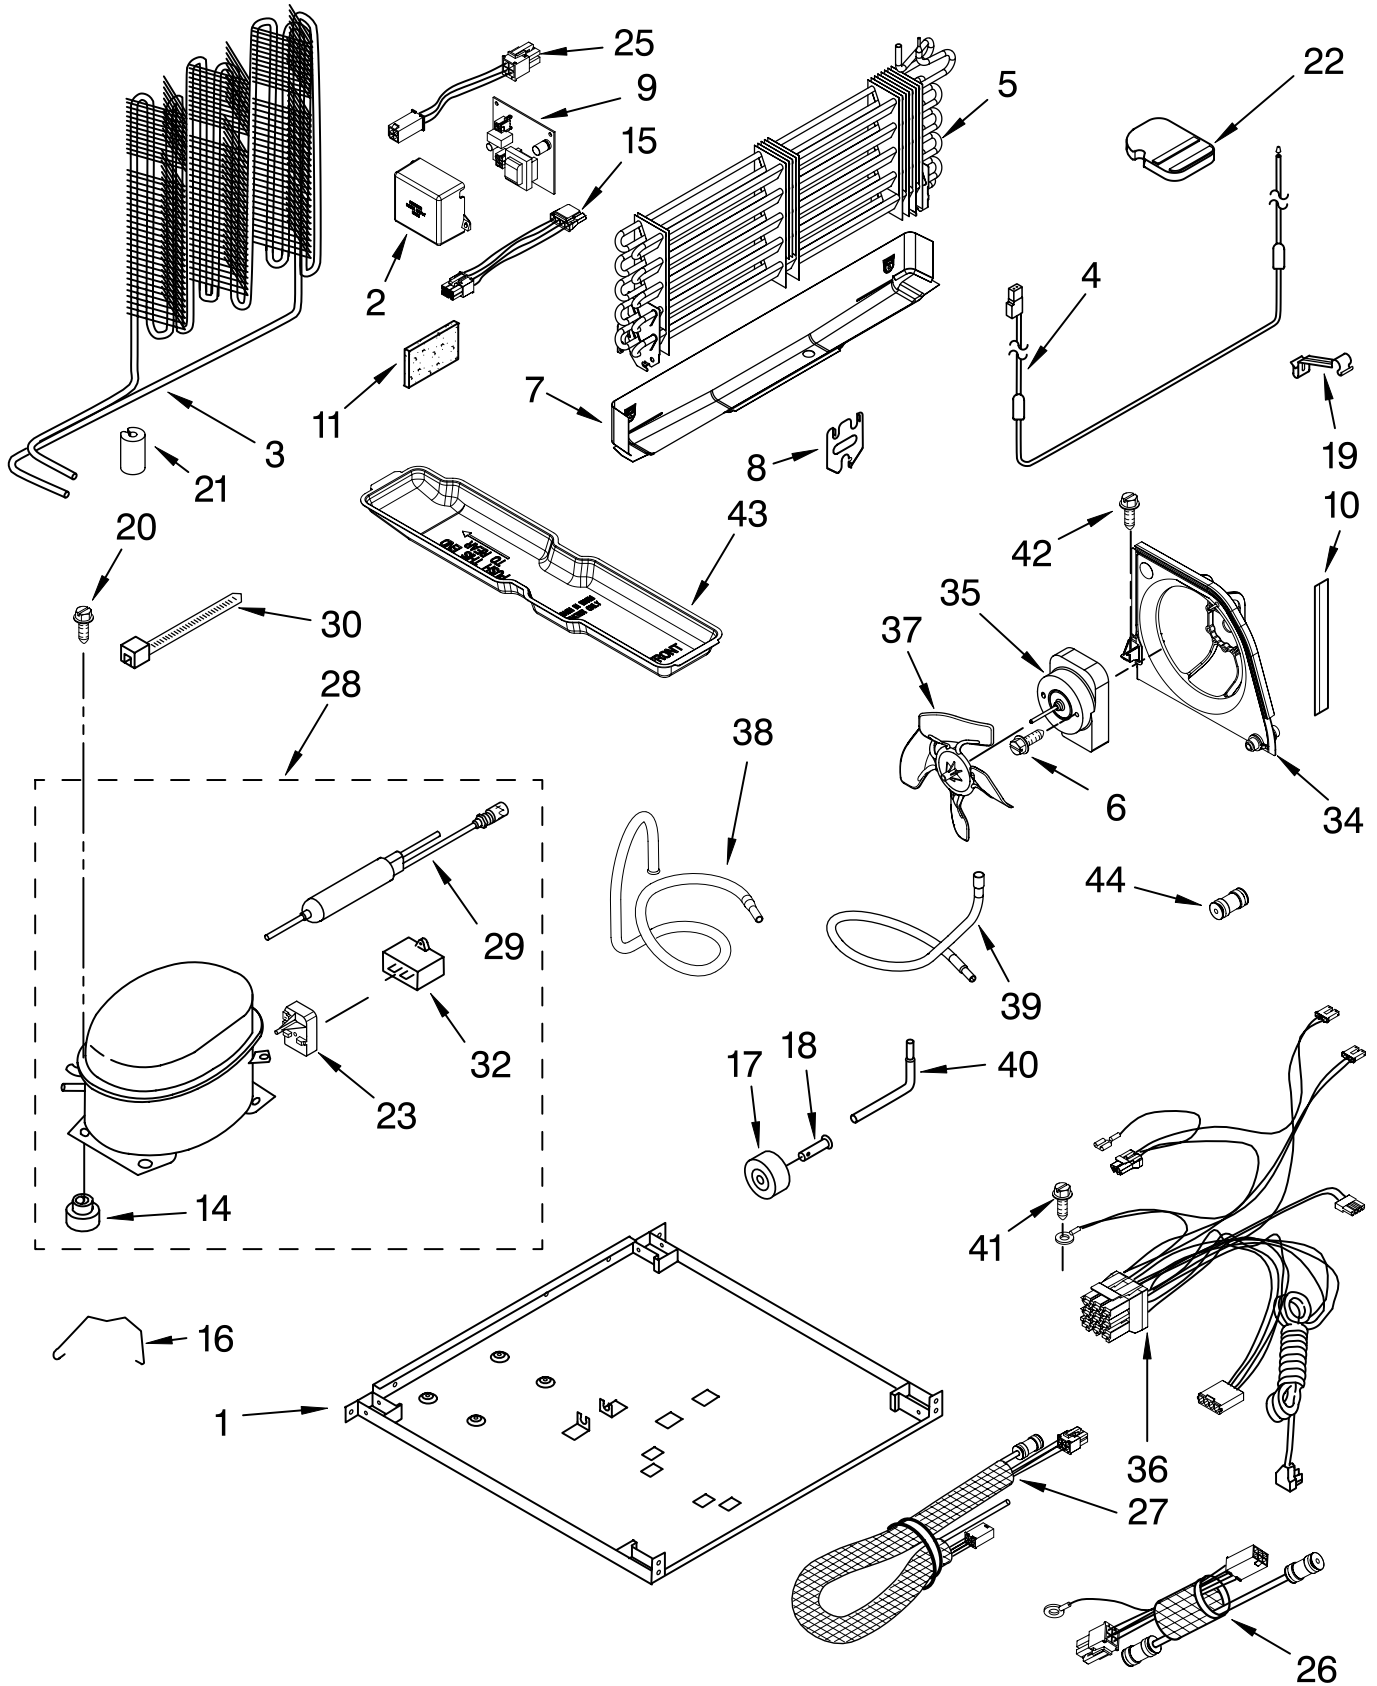

UNIT PARTS

For Models: GR2SHWXVQ01, GR2SHWXVB01, GR2SHWXVS01
(White) (Black) (Stainless)

FOR ORDERING INFORMATION REFER TO PARTS PRICE LIST

UNIT PARTS

For Models: GR2SHWXVQ01, GR2SHWXVB01, GR2SHWXVS01
(White) (Black) (Stainless)

Illus. No.	Part No.	DESCRIPTION	Illus. No.	Part No.	DESCRIPTION	Illus. No.	Part No.	DESCRIPTION
1	2320187	Plate, Unit Mounting	22	2201185	Support Block	40	2154109	Tube, Process
2	2300499	Control Box, Dispenser	23	W10194431	Start-Device Combination (Start Relay and Overload for Production Compressor Only)	41	488500	Screw
3	2214960	Condenser	25	2314102	Harness, Dispenser (Low)	42	3400518	Screw
4	2314157	Heater, Defrost	26	2314103	Harness, Side Rail	43	2254574	Evaporator Tray
5	2254249	Evaporator Assy.	27	2187864	Harness, Front Rail	44	2209709	Connector-Water
6	8533961	Screw	28	W10164016	Compressor (Includes Items 14,29,32) (Also Order 482801 Installation Kit & 876765 Tube Kit)	Following Parts Not Illustrated and Optional Parts Not Included		
7	2254295	Drain Pan	29		Drier	978025		Valve, Access (1/4")
8	2176301	Bracket, Heater		W10177049	Production	978026		Valve, Access (5/16")
9	2300867	Power Supply, Dispenser		W10143759	Service	978027		Valve, Access (3/8")
10	2300638	Extension, Air Baffle	30	2155774	Clamp	978028		Valve, Access (1/2")
11	2169104	Insulation, Sound Dampening	32		Capacitor	978029		Valve, Access (5/8")
14		Grommet (4)		2264017	Production	978030		Valve, Access (3/4")
	1100826	Production	34	2315541	Service	876764		Valve, Access (3/16")
	4387558	Service	35	2188874	Air Baffle	REFRIGERANT CHARGE		
15	2187861	Harness, Dispenser (High)	36	2187976	Motor, Condenser	4.0 Ozs.		
16	W10174384	Bale Strap, Compressor	37	2225834	Wire Assy. Unit	(R134A)		
17	2150304	Roller (2)	38	W10189808	Fan Blade			
18	2221797	Rivet	39	W10189806	Tube, Discharge			
19	2182338	Clip, Heater			Tube, Suction			
20	489373	Screw						
21	2319835	Grommet-Cond(4)						

FOR ORDERING INFORMATION REFER TO PARTS PRICE LIST