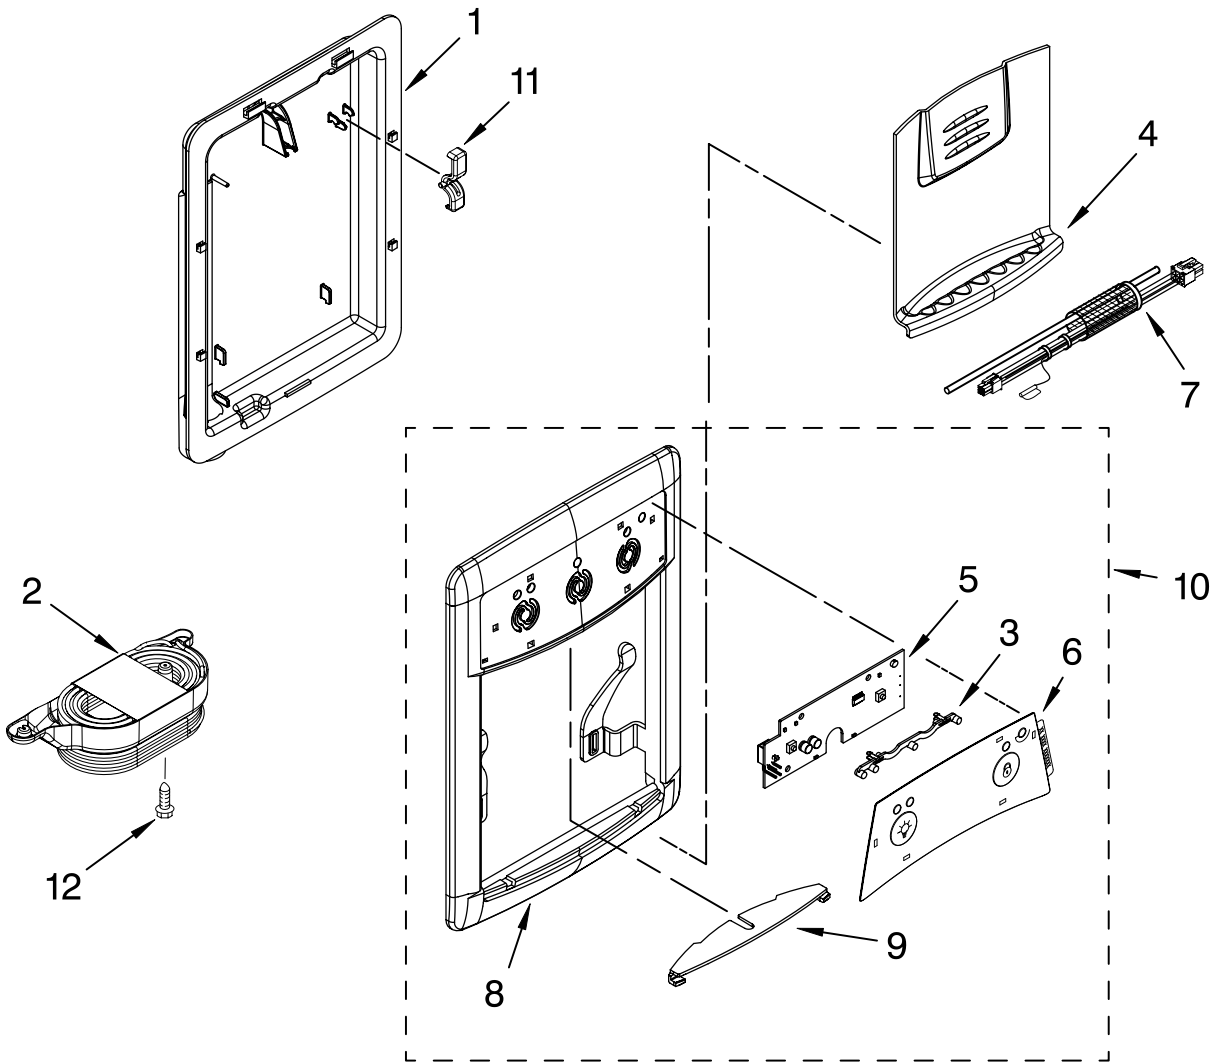

DISPENSER PARTS

For Models: GR2SHWXVQ01, GR2SHWXVB01, GR2SHWXVS01
(White) (Black) (Stainless)

Illus. No.	Part No.	DESCRIPTION	Illus. No.	Part No.	DESCRIPTION	Illus. No.	Part No.	DESCRIPTION
1		Housing, Dispenser (Not Serviced)	6		Overlay, Front Cover (Not Available Order #10)	10		Front Cover Assembly (Includes Items 3,5,6,8 & 9)
2	2300485	Reservoir	7	2320340	Wire Assembly		2300628W	White
3	2300626	Light Pipe	8		Front Cover, Housing (Not Available Order #10)		2300628B	Black
4		Lever, Water Dispenser	9		Diffuser, Dispenser (Not Available Order #10)	11	2300629	Switch, Toggle
5	2300865	User Interface, Dispenser (Includes #3)				12	489415	Screw
	2300471W	White						
	2300471B	Black						

FOR ORDERING INFORMATION REFER TO PARTS PRICE LIST