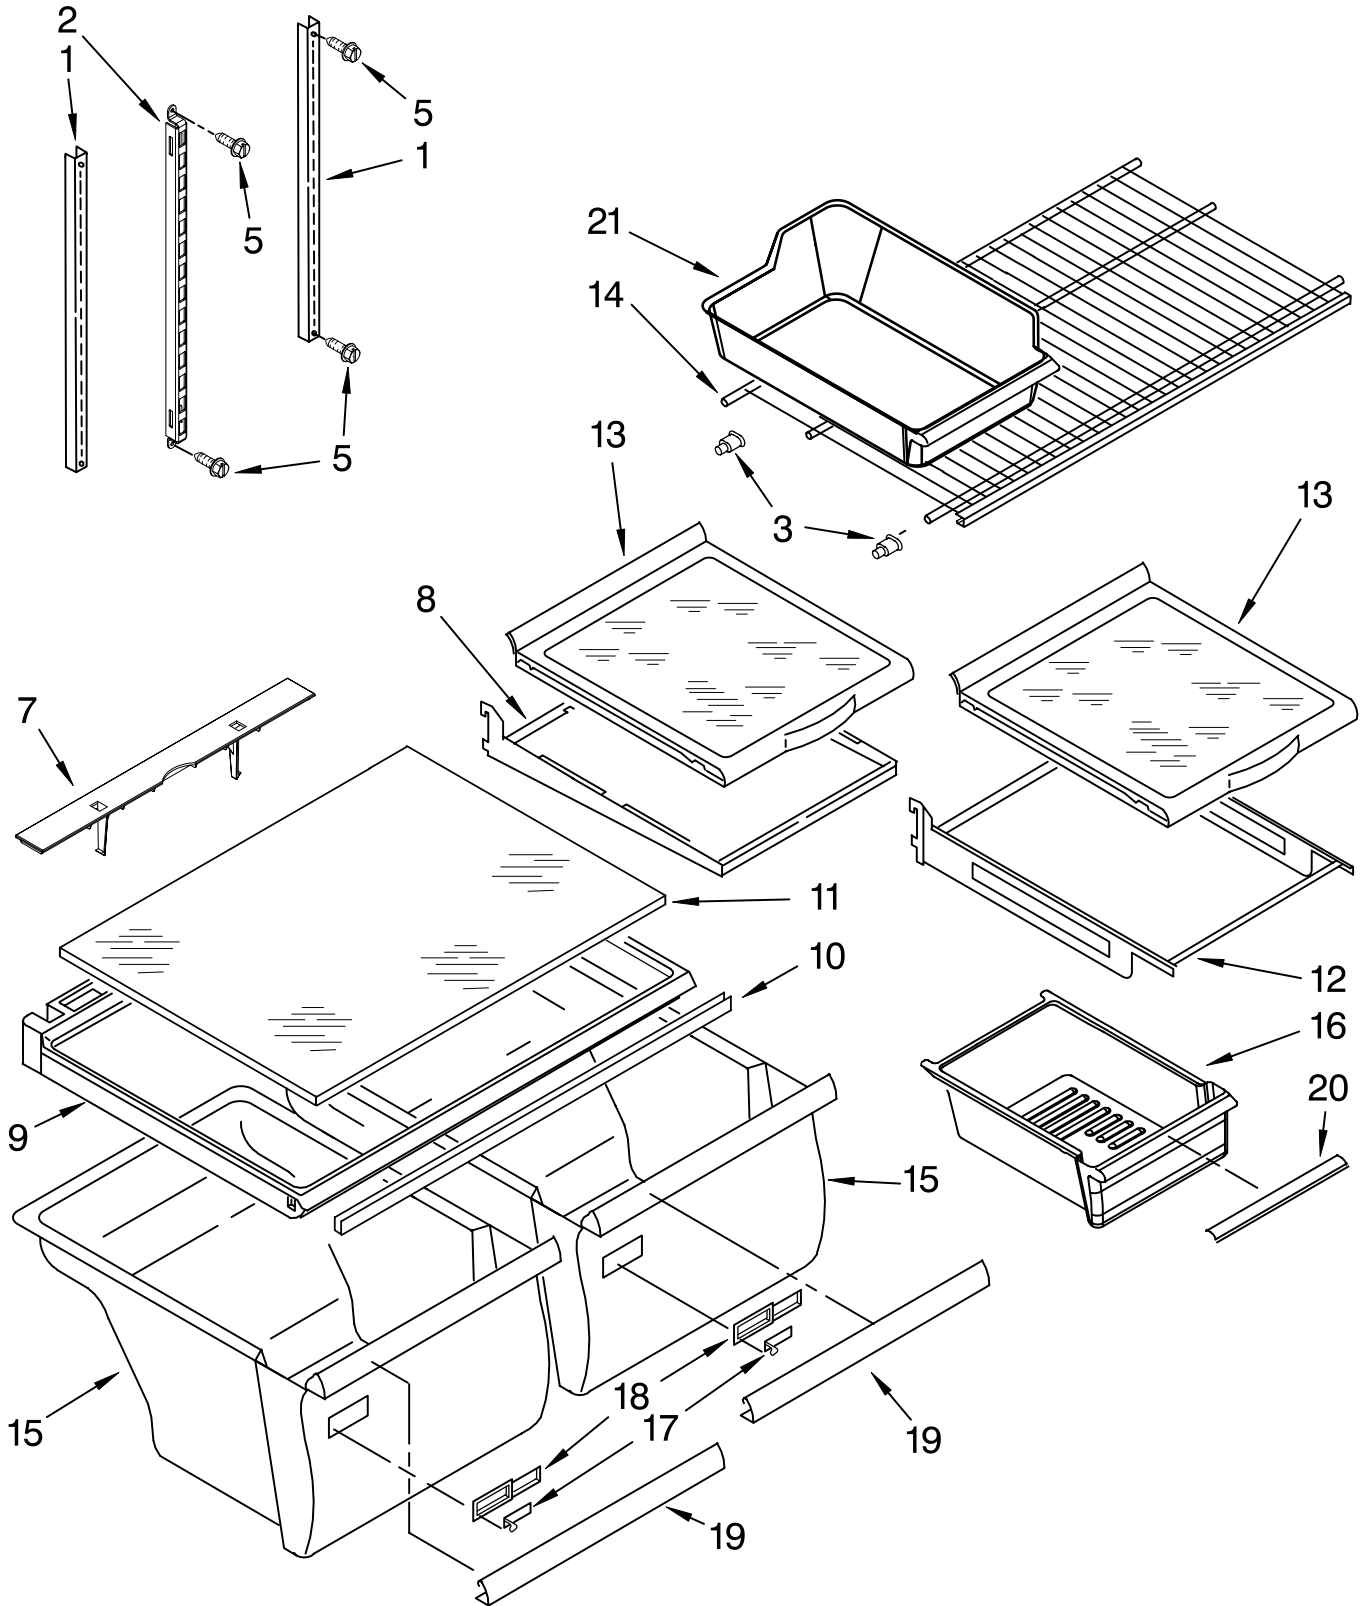

SHELF PARTS

For Models: GR2SHWXVQ01, GR2SHWXVB01, GR2SHWXVS01
(White) (Black) (Stainless)

FOR ORDERING INFORMATION REFER TO PARTS PRICE LIST

SHELF PARTS

For Models: GR2SHWXVQ01, GR2SHWXVB01, GR2SHWXVS01
(White) (Black) (Stainless)

Illus. No.	Part No.	DESCRIPTION
1	2210522	Shelf, Ladder (2)
2	2300520	Shelf, Ladder Center
3	2163762	Cup, Shelf Mtg.
5	489478	Screw
7	2254458	Deflector, Air (Crisper Cover)
8	2225698	Frame Assembly, Shelf
9	2314500	Crisper Cover
10	2314478	Crisper Support
11	2210573	Glass, Crisper Cover
12	2205162	Frame Assembly, Meat Shelf
13	2225721	Shelf Assembly, Spillguard (2)
14	2184667	Shelf, Freezer
15	2218130	Pan, Crisper (Includes Illus. 17,18 & 19)
16	2218132	Pan, Meat
17	2176222	Slide, Crisper
18	2212446	Body, Humidity Control
19	2195341	Trim, Crisper Pan
20	2176357	Trim, Meat Pan
21	2254352	Ice Bucket

FOR ORDERING INFORMATION REFER TO PARTS PRICE LIST