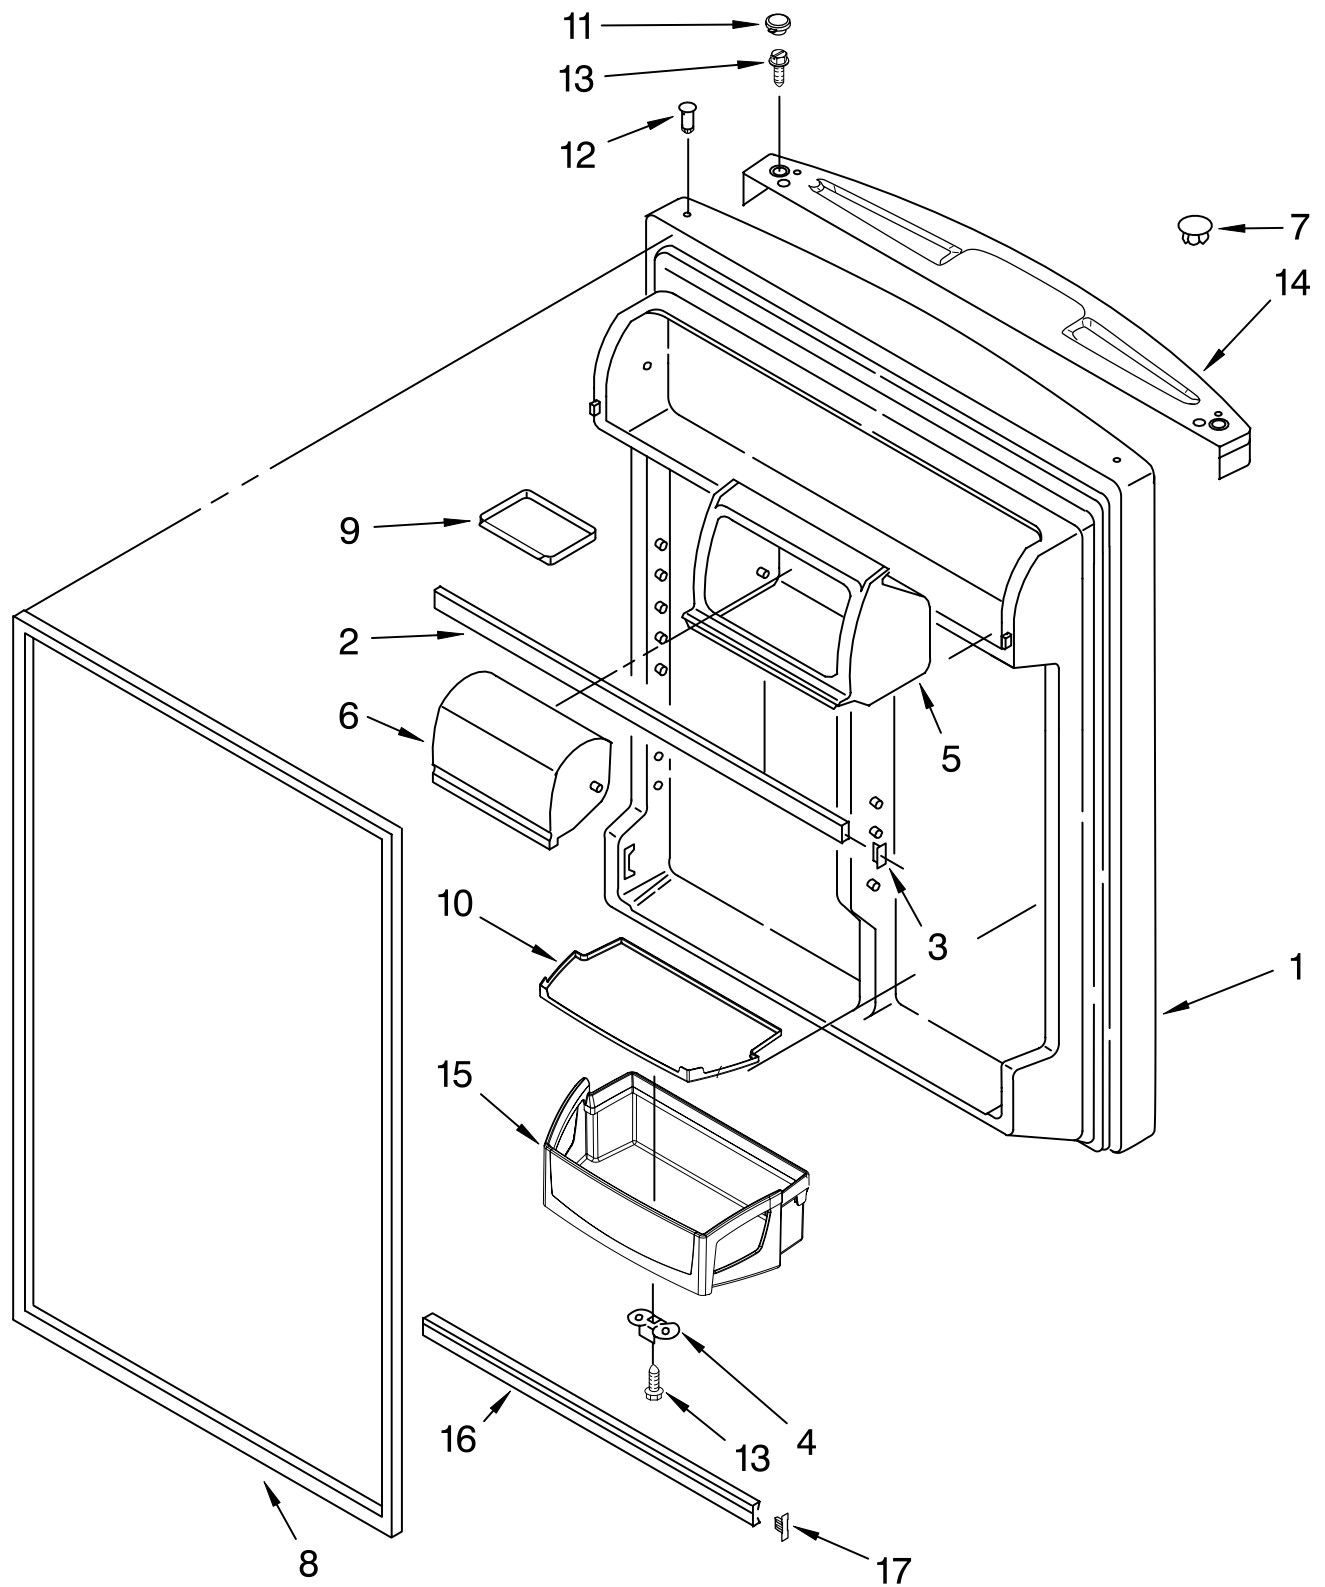

REFRIGERATOR DOOR PARTS

For Models: GR2SHWXVQ01, GR2SHWXVB01, GR2SHWXVS01
(White) (Black) (Stainless)

FOR ORDERING INFORMATION REFER TO PARTS PRICE LIST

REFRIGERATOR DOOR PARTS

For Models: GR2SHWXVQ01, GR2SHWXVB01, GR2SHWXVS01
(White) (Black) (Stainless)

Illus. No.	Part No.	DESCRIPTION
1		Refrigerator Door (Includes Illus. 8 & 12)
	2300636W	White
	2300636B	Black
	W10141745	Stainless
2	2159306	Trim, Door Shelf
3	2177340	Endcap, Door Trim
4	2189202	Bracket, Door Stop
5	2210566	Housing, Compartment
6	2218109	Door Compartment
7		Hole Plug, Hinge Sleeve
	2212648	White
	2212651	Black
8		Door Gasket, Magnetic
	2202875	Mist Beige
	2202882	Black
9	2195388	Tray, Door
10	2300431	Mat, Door Bin
11		Hole Plug, Endcap
	2204837	White
	2204840	Black
12	2183003	Thimble
13	489276	Screw
14		Endcap, Handle
	2212624	White
	2221644	Black
15	2304918	Bin, Door Shelf (3)
16	2195948	Trim, Door Shelf
17	2156006	Plug, Trim