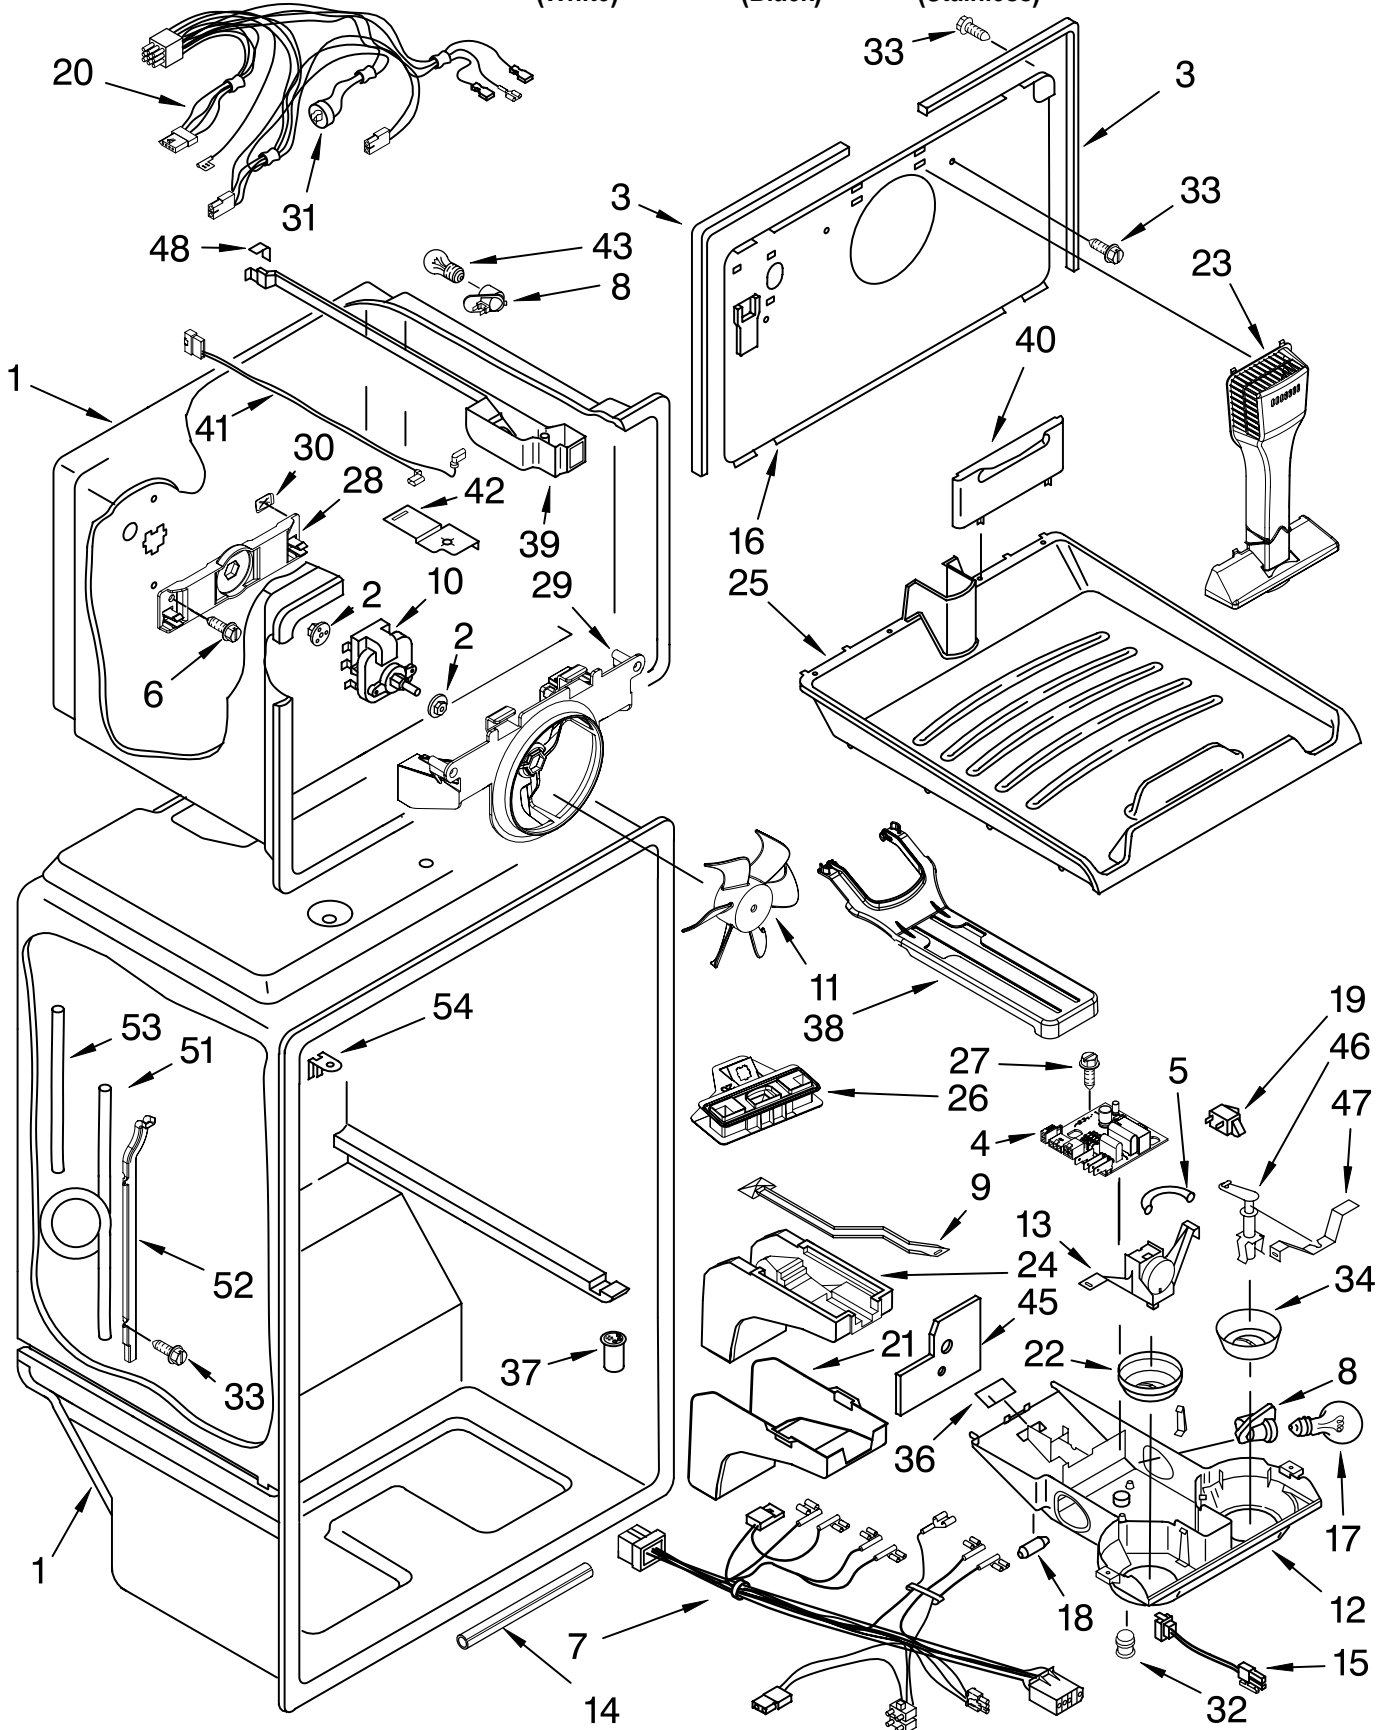

LINER PARTS

For Models: GR2SHWXVQ01, GR2SHWXVB01, GR2SHWXVS01
(White) (Black) (Stainless)

FOR ORDERING INFORMATION REFER TO PARTS PRICE LIST

LINER PARTS

For Models: GR2SHWXVQ01, GR2SHWXVB01, GR2SHWXVS01
(White) (Black) (Stainless)

Illus. No.	Part No.	DESCRIPTION	Illus. No.	Part No.	DESCRIPTION	Illus. No.	Part No.	DESCRIPTION
1		Liner (Not A Serviceable Part)	16	2320193	Cover, Evaporator	32	2213495	Cover, Light Lens
2	2197380	Grommet (2)	17	2255743	Light Bulb (2)	33	489478	Screw
3	2254360	Gasket, Evaporator Cover (2)	18	2200831	Weight, Thermal	34	2302536	Knob, Damper
4	2304093	Adaptive Defrost Control	19	1118894	Rocker Arm Switch	36	2205079	Seal, Rear Thermostat
5	2212485	Thermostat Tube Barrier	20	W10129803	Wire Assembly, Freezer Compartment (Includes Item 31)	37	2171931	Valve
6	488208	Screw	21	2176281	Cover, Air Diffuser	38	2225473	Retainer, Freezer Floor
7	2310081	Wire Assembly, Control Box	22	2200863	Knob, Thermostat	39	2300418	Housing Base
8	2162085	Socket, Light	23	2254354	Air Tower	40	2198768	Rear Fence, Pull-Out Freezer Floor
9	2179858	Damper, Air	24	2189452	Air Diffuser, Bottom	41	2187601	Wiring Harness, Freezer Light
10	2214986	Fan Motor	25	2225476	Freezer Floor, Pullout	42	2193491	Electrical Shield, Freezer Light
11	2163777	Fan Blade	26	2212439	Air Separator Assembly	43	2260802	Light Bulb
12	2300761	Control Box	27	8534009	Screw	45	2204639	Shield, Heat
13	2314594	Thermostat Assembly (Includes Illus. 5 & 18)	28	2254454	Bracket	46	2179859	Post, Damper
14	2214981	Insulation, Water Tube	29	2254453	Bracket, Evap. Fan, Rear Fan Motor	47	2163810	Bracket, Damper Knob
15	2213462	Harness, Indicator Light	30	2320183	Retainer-Screw	48	2166284	Gasket, Rear
			31	2321800	Defrost, BI-Metal	51	2319867	Tube, Filter Inlet
						52	2225531	Cover, Tubing
						53	2301621	Tube, Water
						54	2210563	Clip, Retainer

FOR ORDERING INFORMATION REFER TO PARTS PRICE LIST