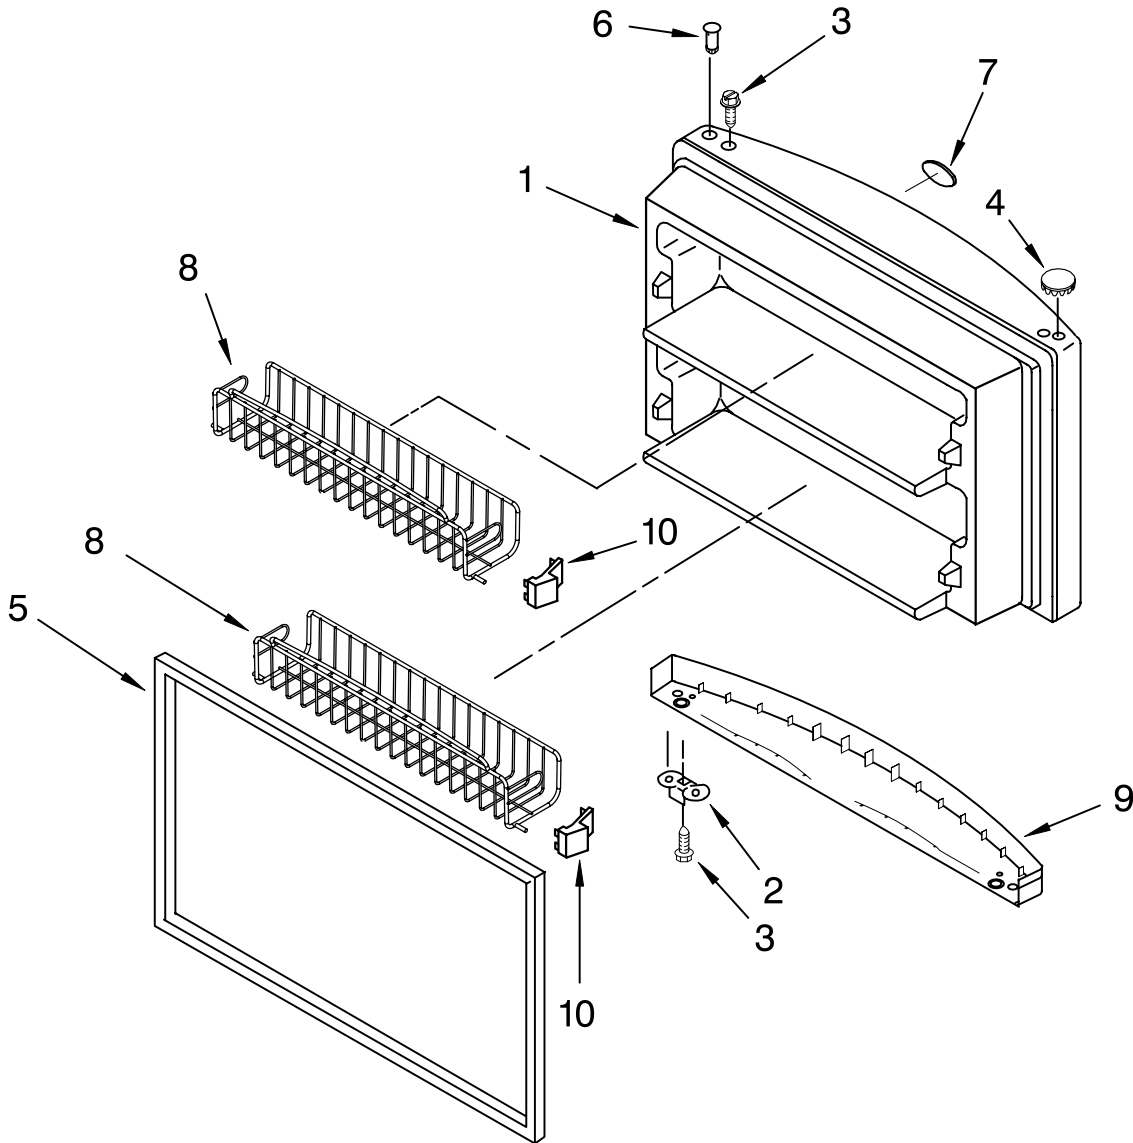

FREEZER DOOR PARTS

For Models: GR2SHWXVQ01, GR2SHWXVB01, GR2SHWXVS01
(White) (Black) (Stainless)

Illus. No.	Part No.	DESCRIPTION
1		Freezer Door (Includes Illus. 5 & 6)
	2202520	White
	2204856	Black
	W10205108	Stainless
2	2189202	Bracket, Door Stop

Illus. No.	Part No.	DESCRIPTION
3	489276	Screw
4		Hole Plug, Hinge Sleeve
	2212648	White
	2212651	Black
5		Door Gasket, Magnetic
	2214967	Mist Beige
	2214969	Black

Illus. No.	Part No.	DESCRIPTION
6	2183003	Thimble
7	2220214	Nameplate
8	2300796	Basket, Door
9		Endcap, Handle
	2225094	White
	2225108	Black
10		Endcap, Basket
	2300799	Right
	2300798	Left

FOR ORDERING INFORMATION REFER TO PARTS PRICE LIST