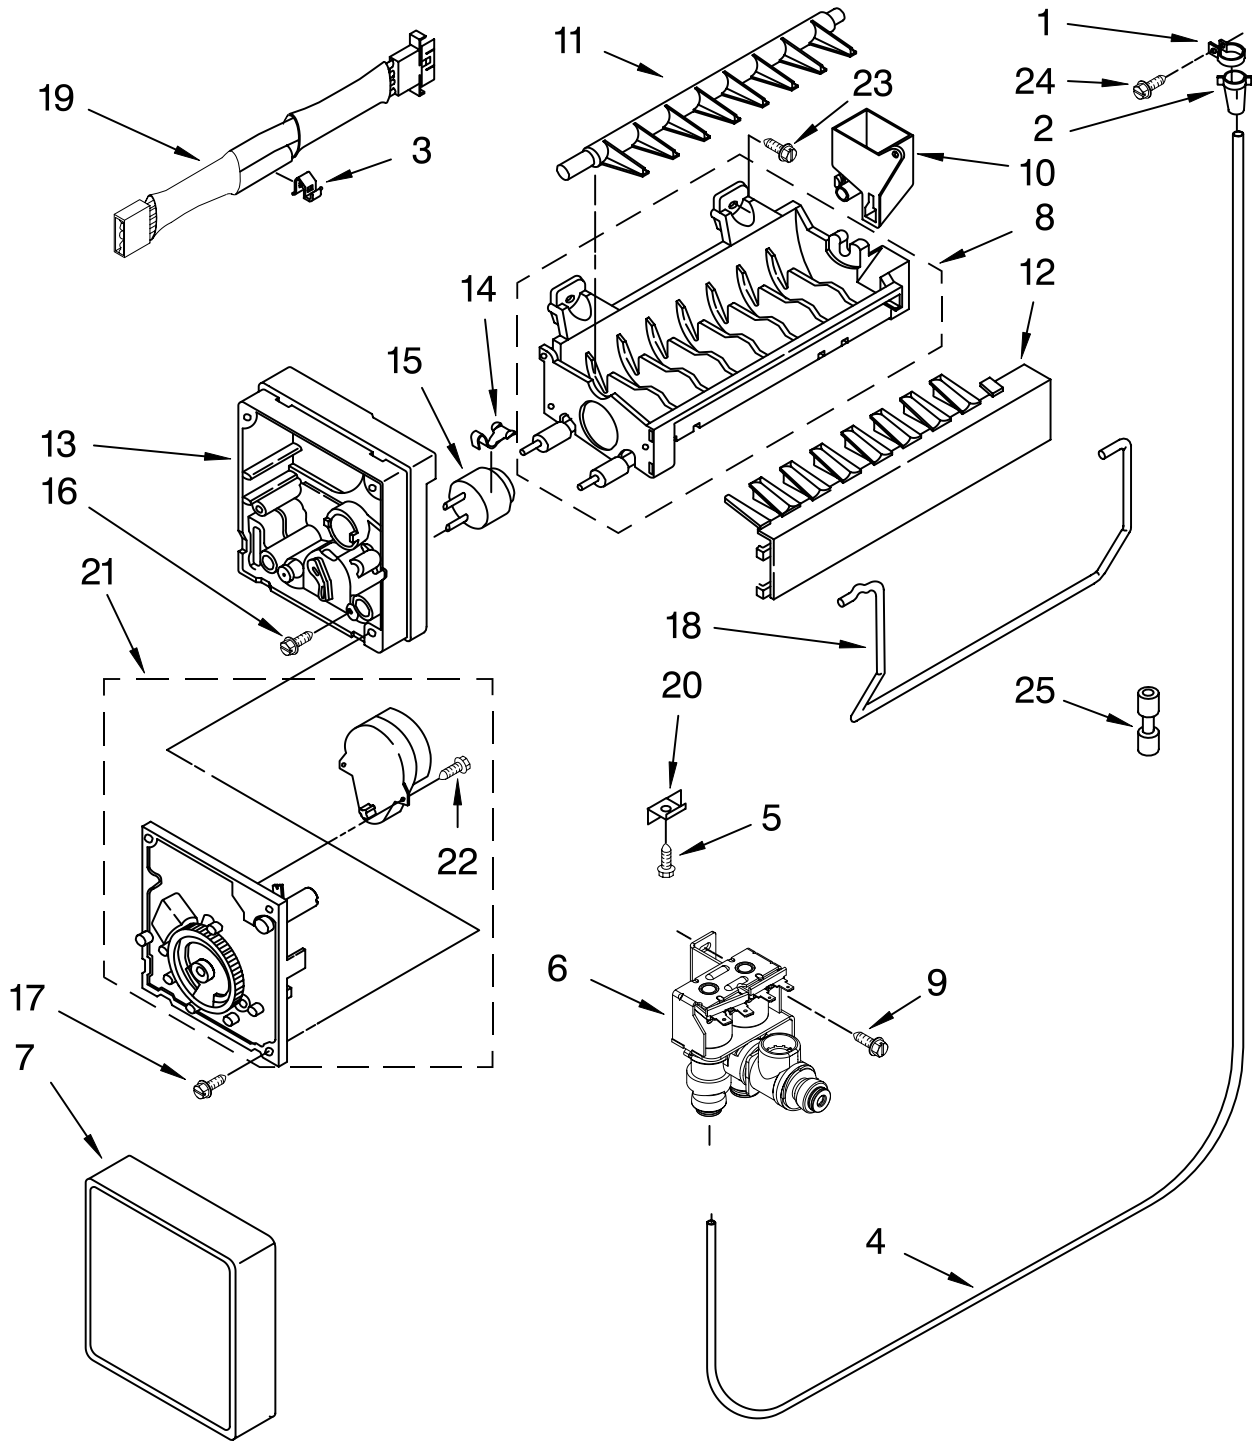

ICEMAKER PARTS

For Models: GR2SHWXVQ00, GR2SHWXVB00, GR2SHWXVS00
(White) (Black) (Stainless)

FOR ORDERING INFORMATION REFER TO PARTS PRICE LIST

ICEMAKER PARTS

For Models: GR2SHWXVQ00, GR2SHWXVB00, GR2SHWXVS00
(White) (Black) (Stainless)

Illus. No.	Part No.	DESCRIPTION
1	488878	Clamp, Tube
2	2181939	Insert, Tube
3	628379	Clip, Fuse
4	2210514	Tube Water
5	489478	Screw
6	2188808	Valve (Double), Solenoid
7	2210484	Cover
8	W10122527	Mold & Heater Assembly (Also Order 542638 Silicone Grease)
9	489442	Screw
10	628515	Cup, Water Fill
11	627843	Ejector
12	2182124	Ice Stripper
13	2194712	Support
14	2315522	Retainer, Thermostat
15	628397	Thermostat (Also Order 542369 Cement Alumilastic)
16	8533917	Screw
17	489276	Screw
18	627792	Shut Off Arm
19	2187464	Harness, Wiring
20	628320	Bracket
21	626680	Module Assembly (Includes Item 22)
22	489136	Screw, 3-24 x 23/64
23	488208	Screw, 8 x 13/16
24	488886	Screw, 8-18 x 1/2
25	2198677	Connector-Water
100	4317943	Icemaker, Complete Assembly

FOR ORDERING INFORMATION REFER TO PARTS PRICE LIST