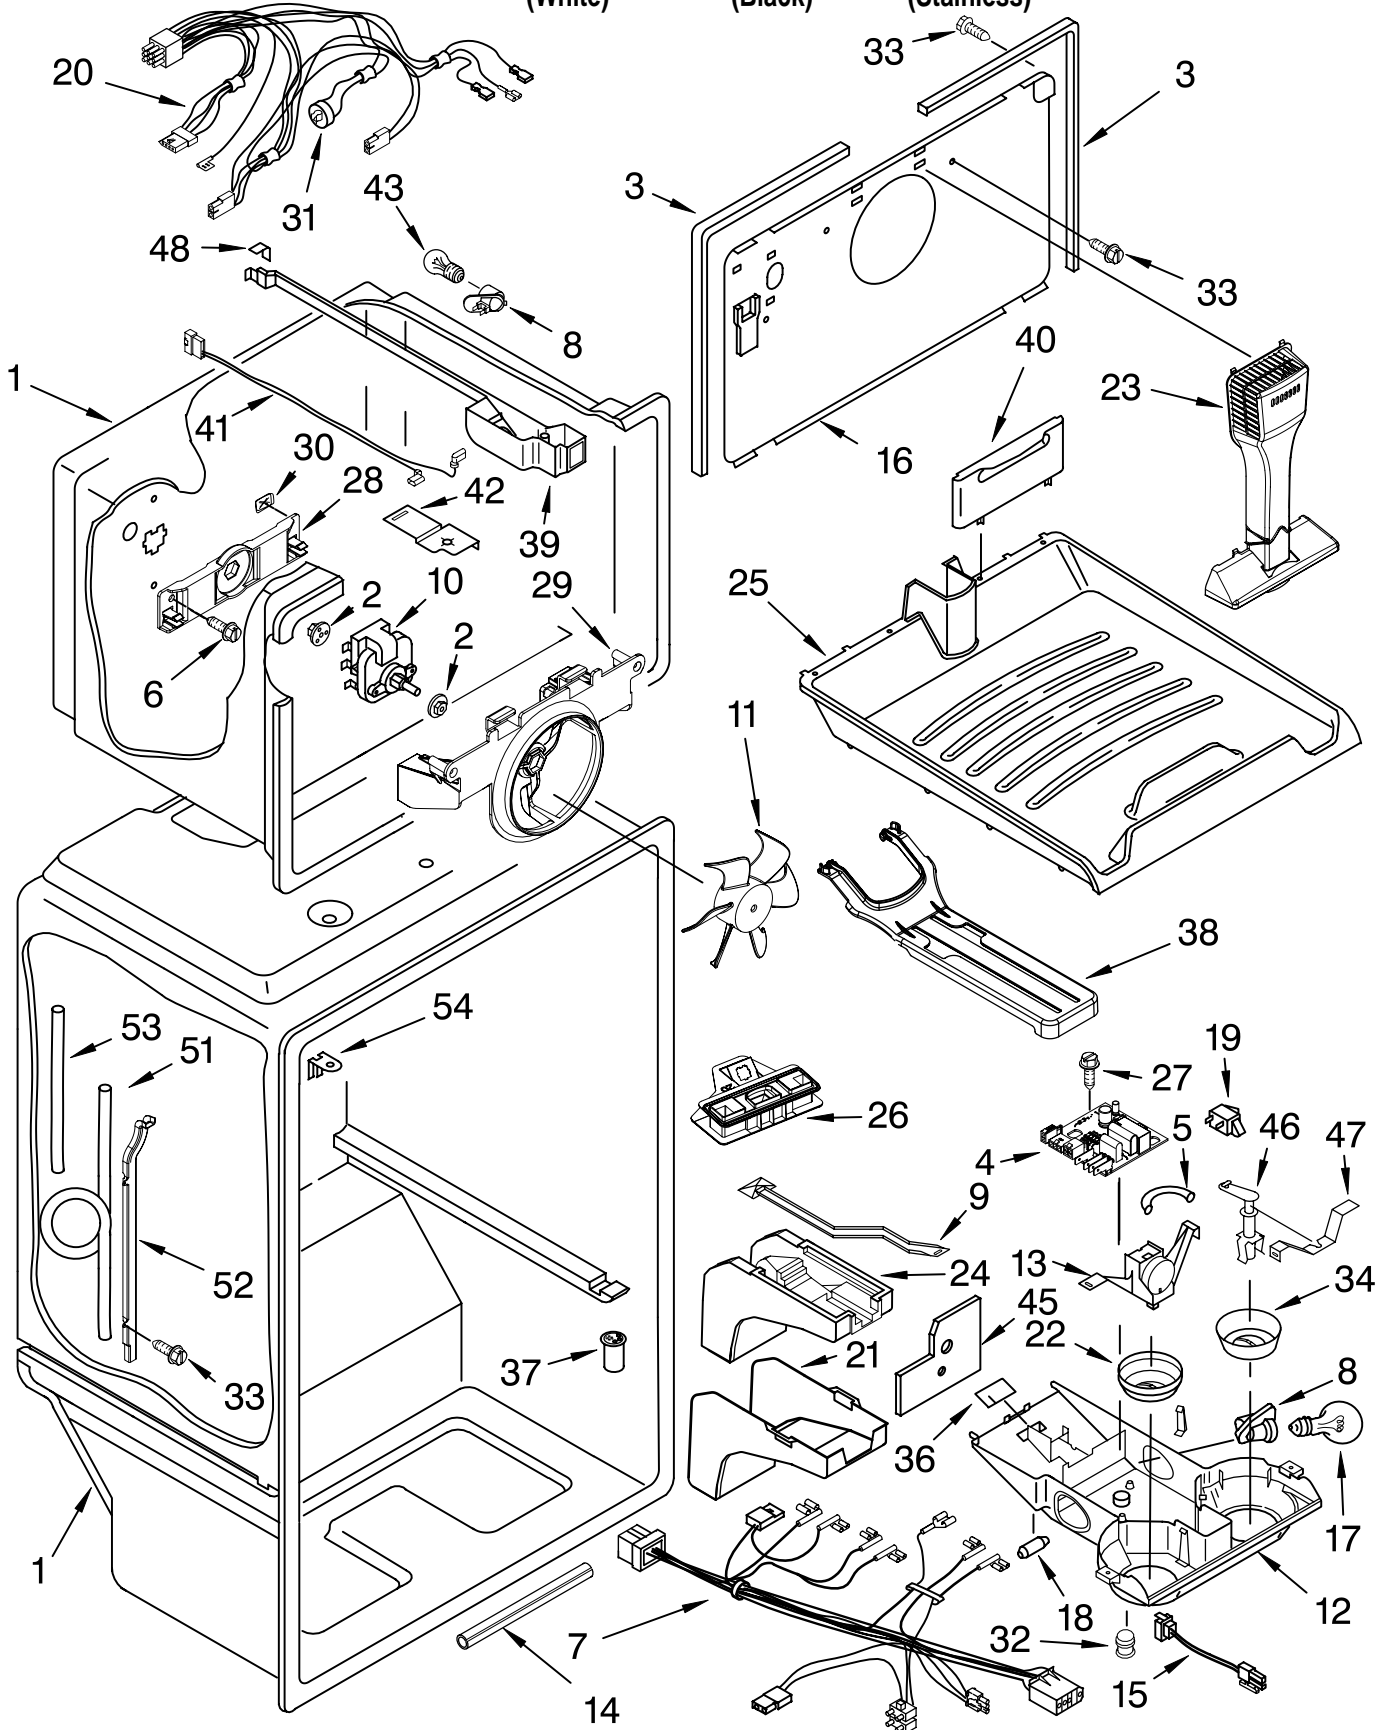

LINER PARTS

For Models: GR2SHWXVQ00, GR2SHWXVB00, GR2SHWXVS00
(White) (Black) (Stainless)

FOR ORDERING INFORMATION REFER TO PARTS PRICE LIST

LINER PARTS

For Models: GR2SHWXVQ00, GR2SHWXVB00, GR2SHWXVS00
(White) (Black) (Stainless)

Illus. No.	Part No.	DESCRIPTION	Illus. No.	Part No.	DESCRIPTION	Illus. No.	Part No.	DESCRIPTION
1		Liner (Not A Serviceable Part)	18	2200831	Weight, Thermal	32	2213495	Cover, Light Lens
2	2197380	Grommet (2)	19	1118894	Rocker Arm Switch	33	489478	Screw
3	2254360	Gasket, Evaporator Cover (2)	20	W10129795	Wire Assembly, Freezer Compartment (Includes Item 31)	34	2302536	Knob, Damper
4	2304093	Adaptive Defrost Control	21	2176281	Cover, Air Diffuser	36	2205079	Seal, Rear Thermostat
5	2212485	Thermostat Tube Barrier	22	2200863	Knob, Thermostat	37	2210509	Valve
6	488208	Screw	23	2254354	Air Tower	38	2225473	Retainer, Freezer Floor
7	2310081	Wire Assembly, Control Box	24	2189452	Air Diffuser, Bottom	39	2300418	Housing Base
8	2162085	Socket, Light	25	2225476	Freezer Floor, Pullout	40	2198768	Rear Fence, Pull-Out Freezer Floor
9	2179858	Damper, Air	26	2212439	Air Separator Assembly	41	2187601	Wiring Harness, Freezer Light
10	2315539	Fan Motor	27	8534009	Screw	42	2193491	Electrical Shield, Freezer Light
11	2163777	Fan Blade	28	2254454	Bracket Evap. Fan, Rear	43	2260802	Light Bulb
12	2300761	Control Box	29	2254453	Bracket, Fan Motor	45	2204639	Shield, Heat
13	2314594	Thermostat Assembly (Includes Illus. 5 & 18)	30	2320183	Retainer-Screw	46	2179859	Post, Damper
14	2214981	Insulation, Water Tube	31	2321800	Defrost, BI-Metal	47	2163810	Bracket, Damper Knob
15	2213462	Harness, Indicator Light				48	2166284	Gasket, Rear
16	2320193	Cover, Evaporator				51	2319867	Tube, Filter Inlet
17	2255743	Light Bulb (2)				52	2225531	Cover, Tubing
						53	2301621	Tube, Water
						54	2210563	Clip, Retainer

FOR ORDERING INFORMATION REFER TO PARTS PRICE LIST