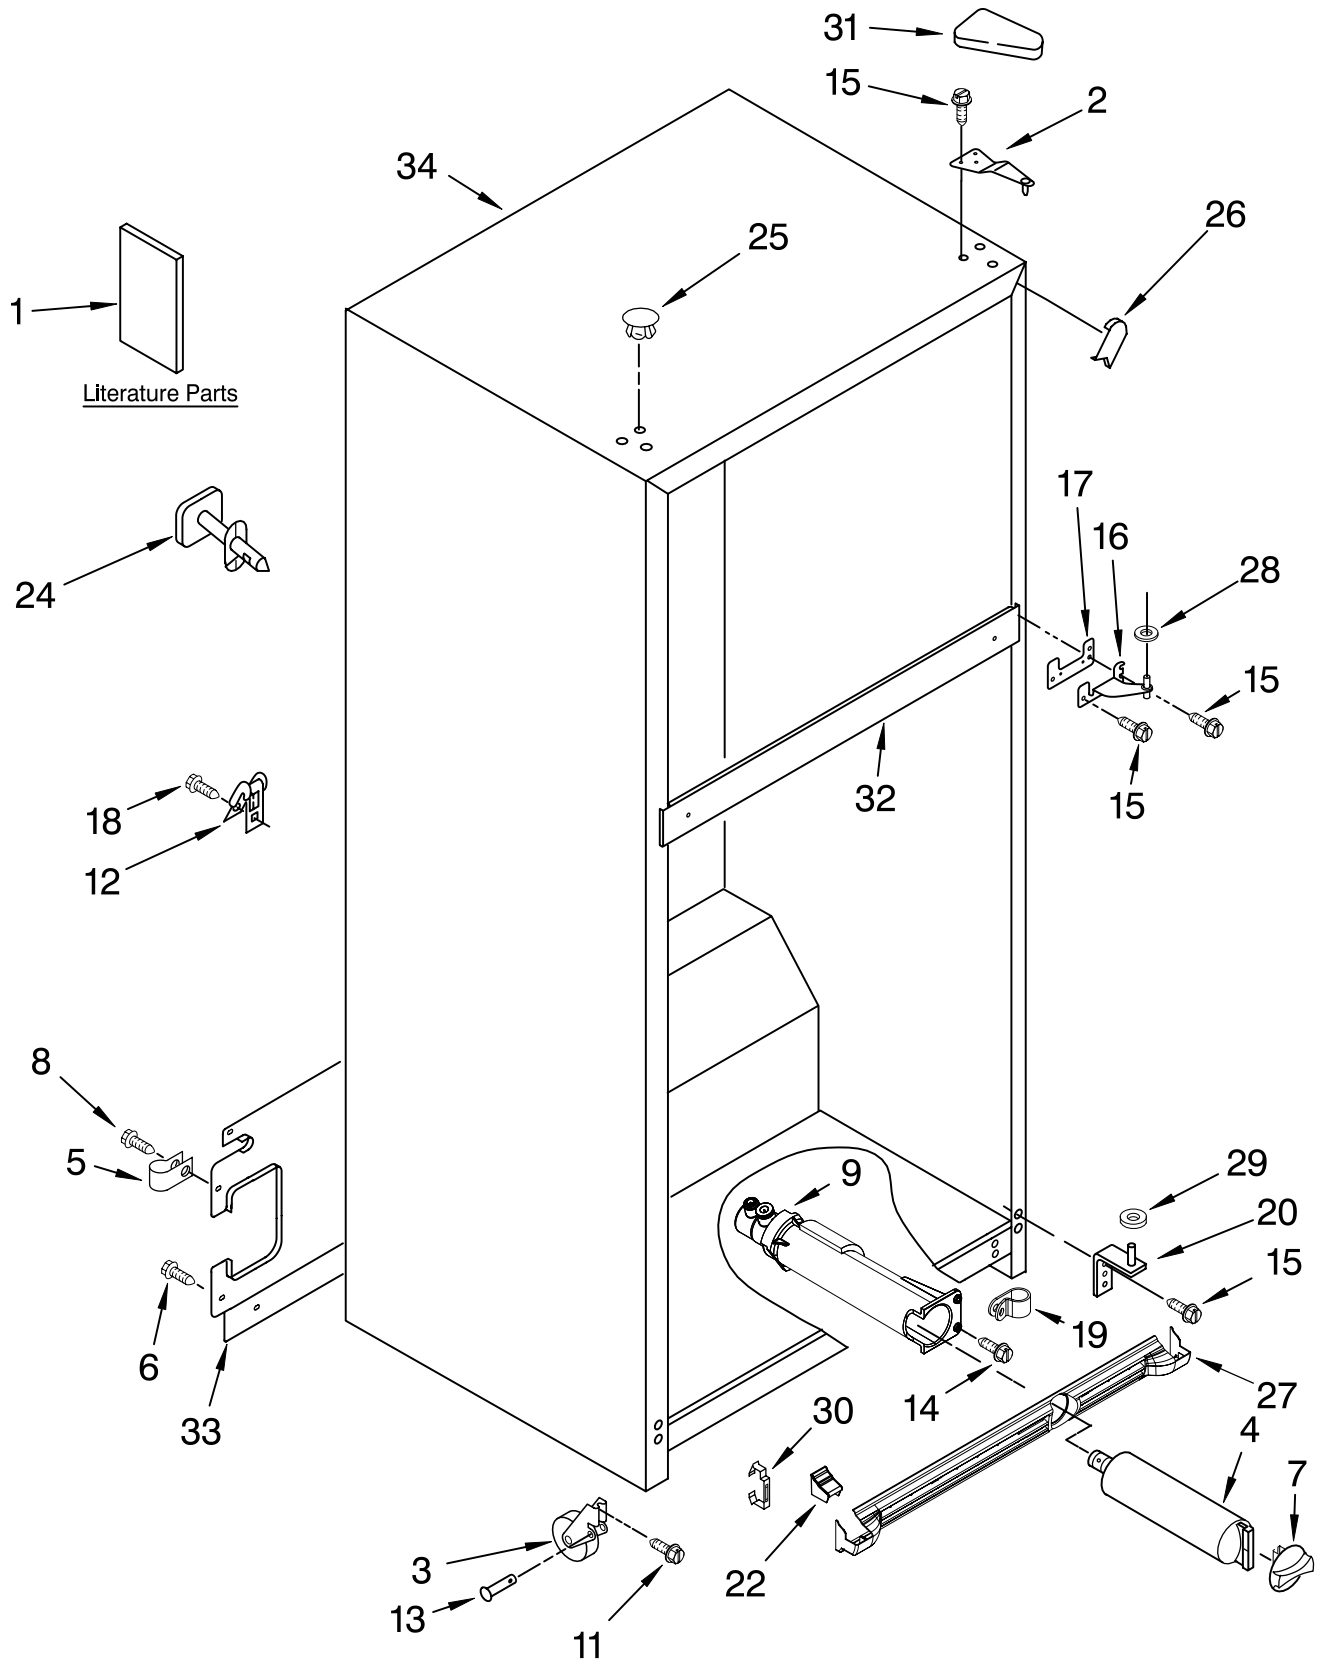

CABINET PARTS

For Models: GR2SHWXVQ00, GR2SHWXVB00, GR2SHWXVS00
(White) (Black) (Stainless)

REFRIGERATOR

FOR ORDERING INFORMATION REFER TO PARTS PRICE LIST