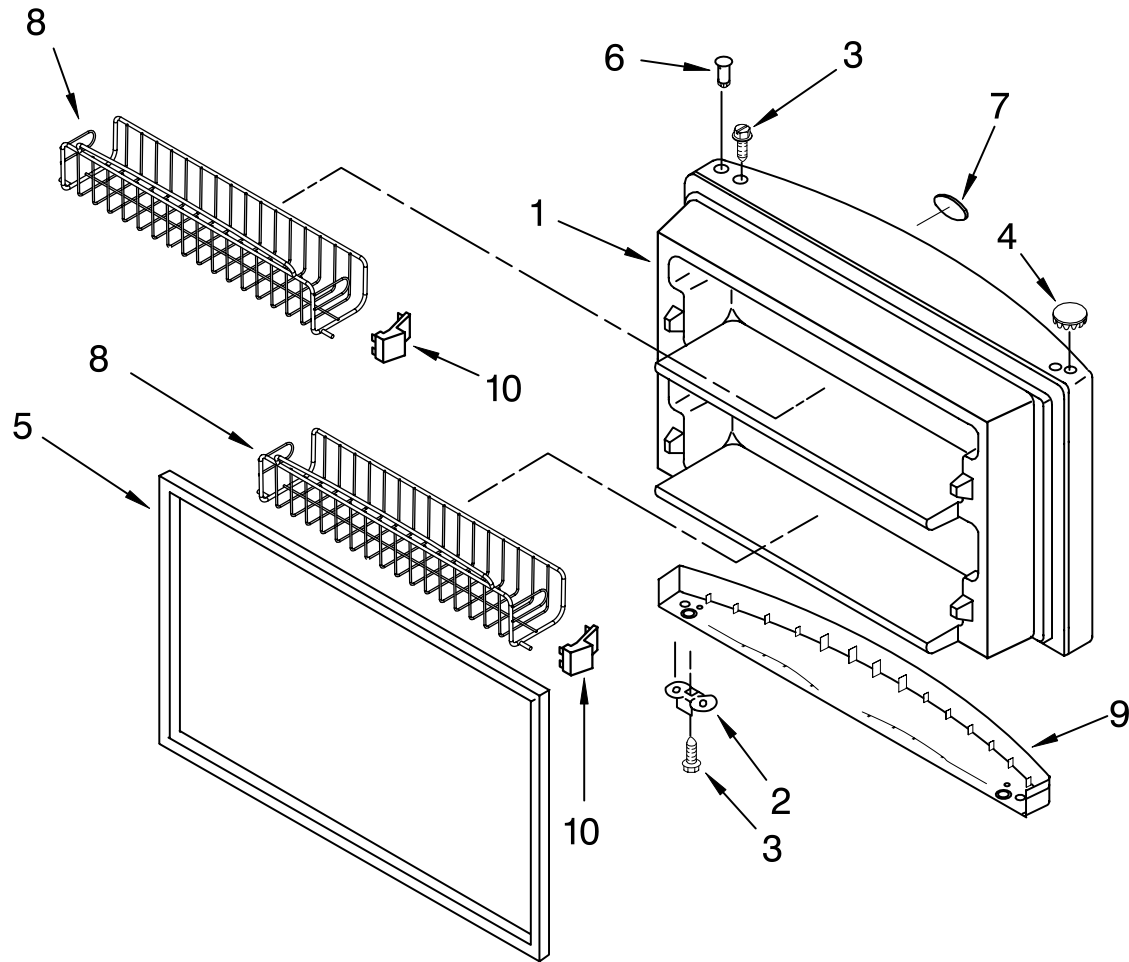

FREEZER DOOR PARTS

For Models: GR2SHWXVQ00, GR2SHWXVB00, GR2SHWXVS00
(White)   (Black)   (Stainless)

Illus. No.	Part No.	DESCRIPTION	Illus. No.	Part No.	DESCRIPTION	Illus. No.	Part No.	DESCRIPTION
1		Freezer Door (Includes Illus. 5 & 6)	3	489276	Screw	6	2183003	Thimble
	2202520	White	4		Hole Plug, Hinge Sleeve	7	2220214	Nameplate
	2204856	Black		2212648	White	8	2300796	Basket, Door
	2212419	Stainless	5	2212651	Black	9		Endcap, Handle
2	2189202	Bracket, Door Stop			Door Gasket, Magnetic		2225094	White
				2214967	Mist Beige		2225108	Black
				2214969	Black	10		Endcap, Basket
							2300799	Right
							2300798	Left

FOR ORDERING INFORMATION REFER TO PARTS PRICE LIST