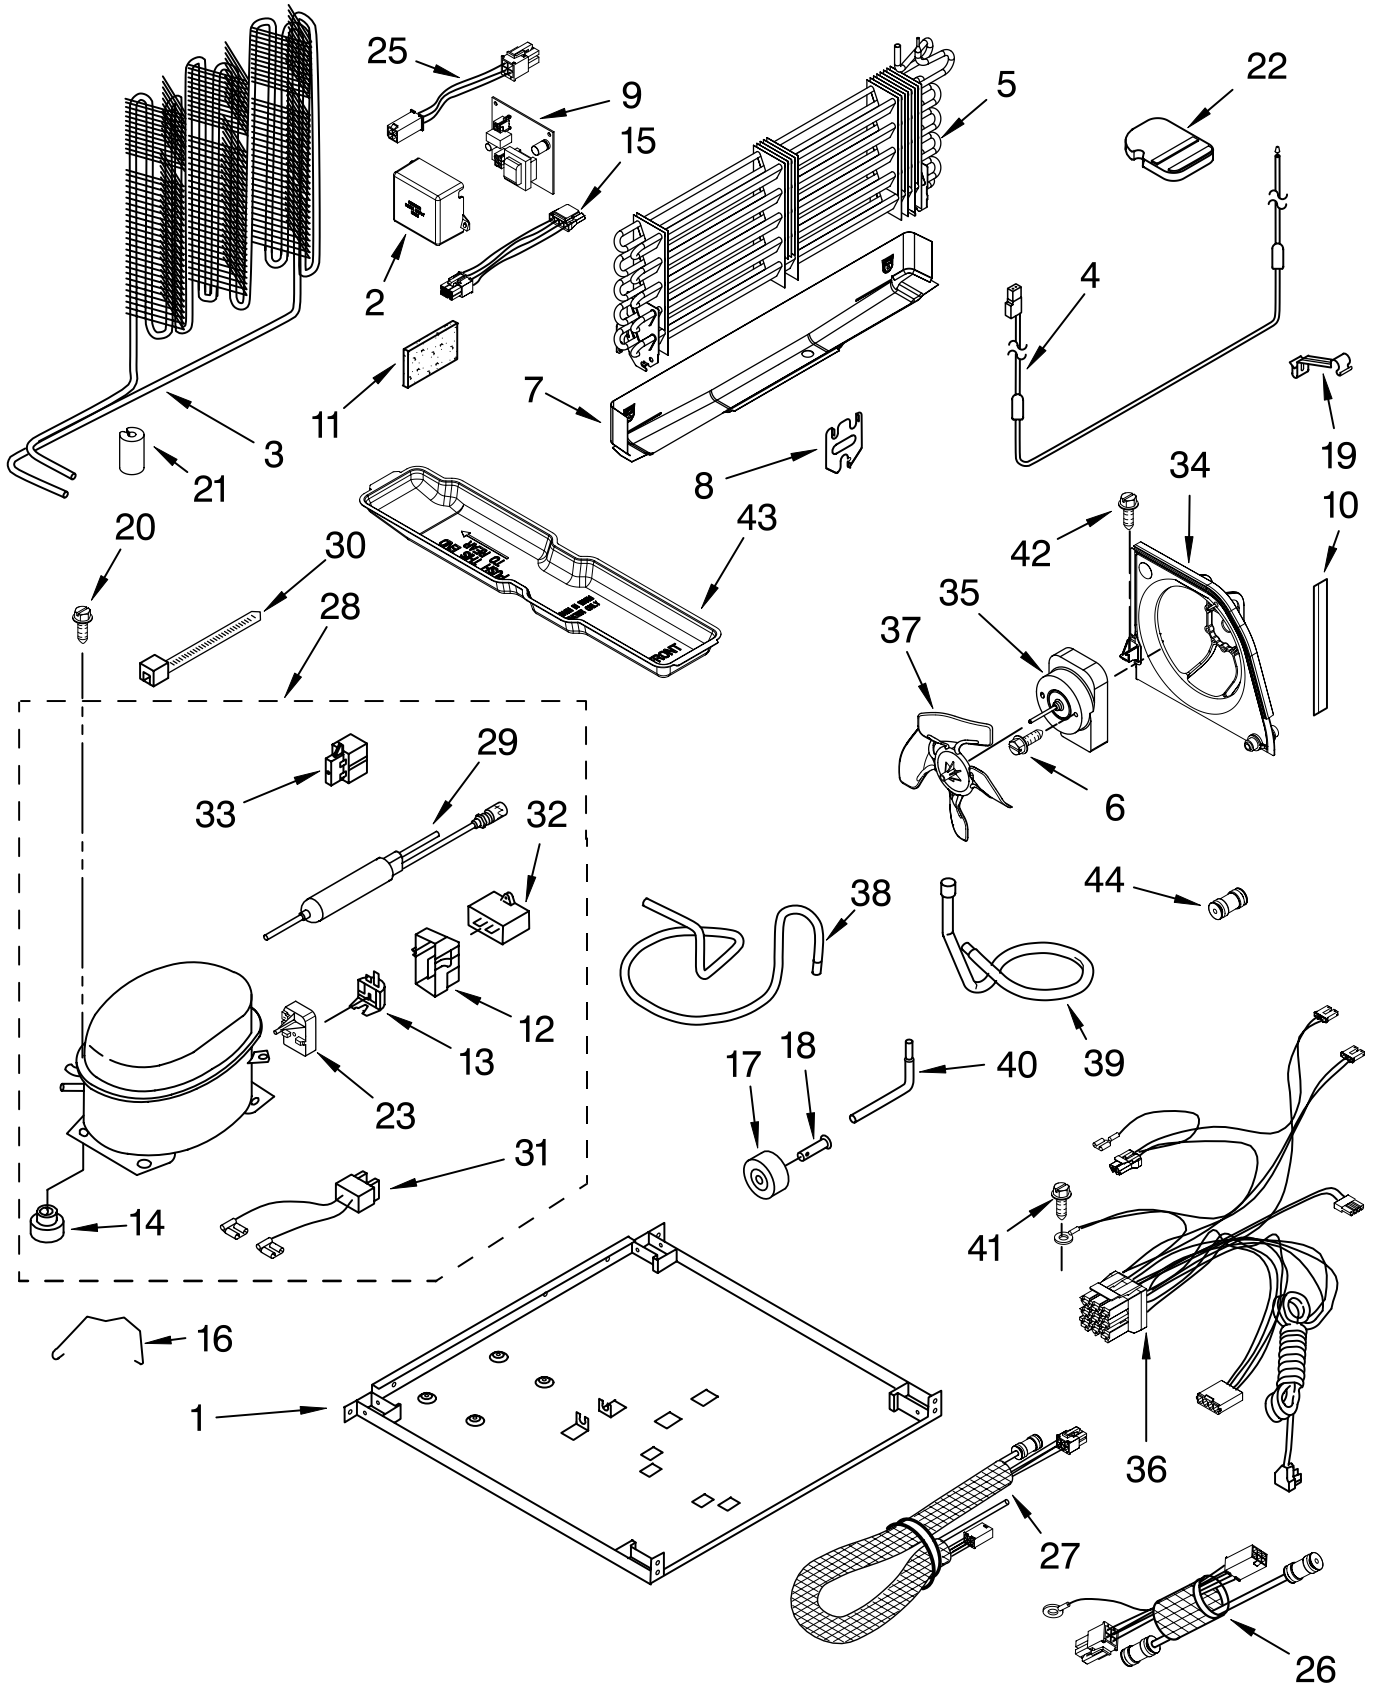

UNIT PARTS

For Models: GR2SHWXVQ00, GR2SHWXVB00, GR2SHWXVS00
(White) (Black) (Stainless)

FOR ORDERING INFORMATION REFER TO PARTS PRICE LIST

UNIT PARTS

For Models: GR2SHWXVQ00, GR2SHWXVB00, GR2SHWXVS00

(White)

(Black)

(Stainless)

Illus. No.	Part No.	DESCRIPTION	Illus. No.	Part No.	DESCRIPTION	Illus. No.	Part No.	DESCRIPTION
1	2320187	Plate, Unit Mounting	23	W10136414	Start-Device Combination (Start Relay and Overload for Production Compressor Only)	38	W10171793	Tube, Discharge
2	2300499	Control Box, Dispenser				39	2214924	Tube, Suction
3	2214960	Condenser				40	2154109	Tube, Process
4	2314157	Heater, Defrost	25	2314102	Harness, Dispenser (Low)	41	488500	Screw
5	2254249	Evaporator Assy.				42	3400518	Screw
6	8533859	Screw	26	2314103	Harness, Side Rail	43	2254574	Evaporator Tray
7	2254295	Drain Pan	27	2187864	Harness, Front Rail	44	2209709	Connector-Water
8	2176301	Bracket, Heater				Following Parts Not Illustrated and Optional Parts Not Included		
9	2300867	Power Supply, Dispenser	28	W10171785	Compressor (Includes Items 12,13,14,29,31, 32 & 33) (Also Order 482801 Installation Kit & 876765 Tube Kit)	978025		Valve, Access (1/4")
10	2300638	Extension, Air Baffle				978026		Valve, Access (5/16")
11	2169104	Insulation, Sound Dampening	29		Drier	978027		Valve, Access (3/8")
12	4387731	Cover (Service Only)		2199167	Production	978028		Valve, Access (1/2")
13	4390624	Overload (Service Only)		2317845	Service	978029		Valve, Access (5/8")
14		Grommet (4)	30	2155774	Clamp	978030		Valve, Access (3/4")
	1100826	Production	31	4387765	Wire Assembly (Service Only)	876764		Valve, Access (3/16")
	4387558	Service	32		Capacitor			
15	2187861	Harness, Dispenser (High)		2264017	Production	REFRIGERANT CHARGE		
16	2223314	Bale Strap, Compressor		1118576	Service	4.0 Ozs. (R134A)		
17	2150304	Roller (2)	33	2183454	Relay (Service Only)			
18	2221797	Rivet	34	2315541	Air Baffle			
19	2182338	Clip, Heater	35	2188874	Motor, Condenser			
20	489373	Screw	36	2187976	Wire Assy. Unit			
21	2319835	Grommet-Cond(4)	37	2225834	Fan Blade			
22	2201185	Support Block						

FOR ORDERING INFORMATION REFER TO PARTS PRICE LIST