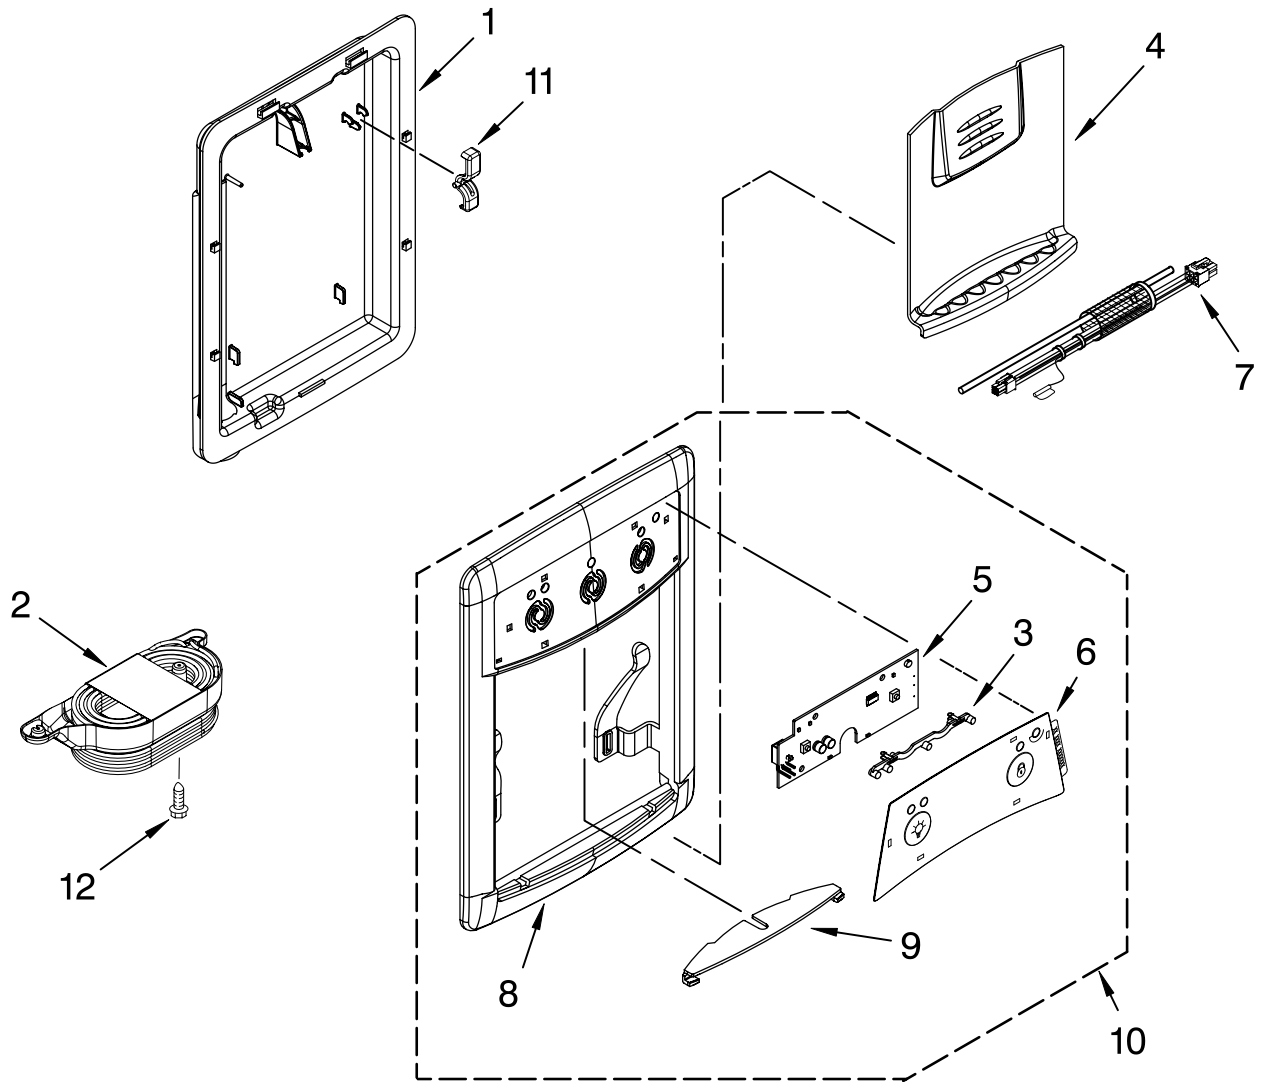

DISPENSER PARTS

For Models: GR2SHWXVQ00, GR2SHWXVB00, GR2SHWXVS00
(White) (Black) (Stainless)

Illus. No.	Part No.	DESCRIPTION
1		Housing, Dispenser (Not Serviced)
2	2300485	Reservoir
3	2300626	Light Pipe
4		Lever, Water Dispenser
	2300471W	White
	2300471B	Black
5	2300865	User Interface, Dispenser (Includes #3)

Illus. No.	Part No.	DESCRIPTION
6		Overlay, Front Cover (Not Available Order #10)
7	2320340	Wire Assembly
8		Front Cover, Housing (Not Available Order #10)
9		Diffuser, Dispenser (Not Available Order #10)

Illus. No.	Part No.	DESCRIPTION
10		Front Cover Assembly (Includes Items 3,5,6,8 & 9)
	2300628W	White
	2300628B	Black
11	2300629	Switch, Toggle
12	489415	Screw

FOR ORDERING INFORMATION REFER TO PARTS PRICE LIST