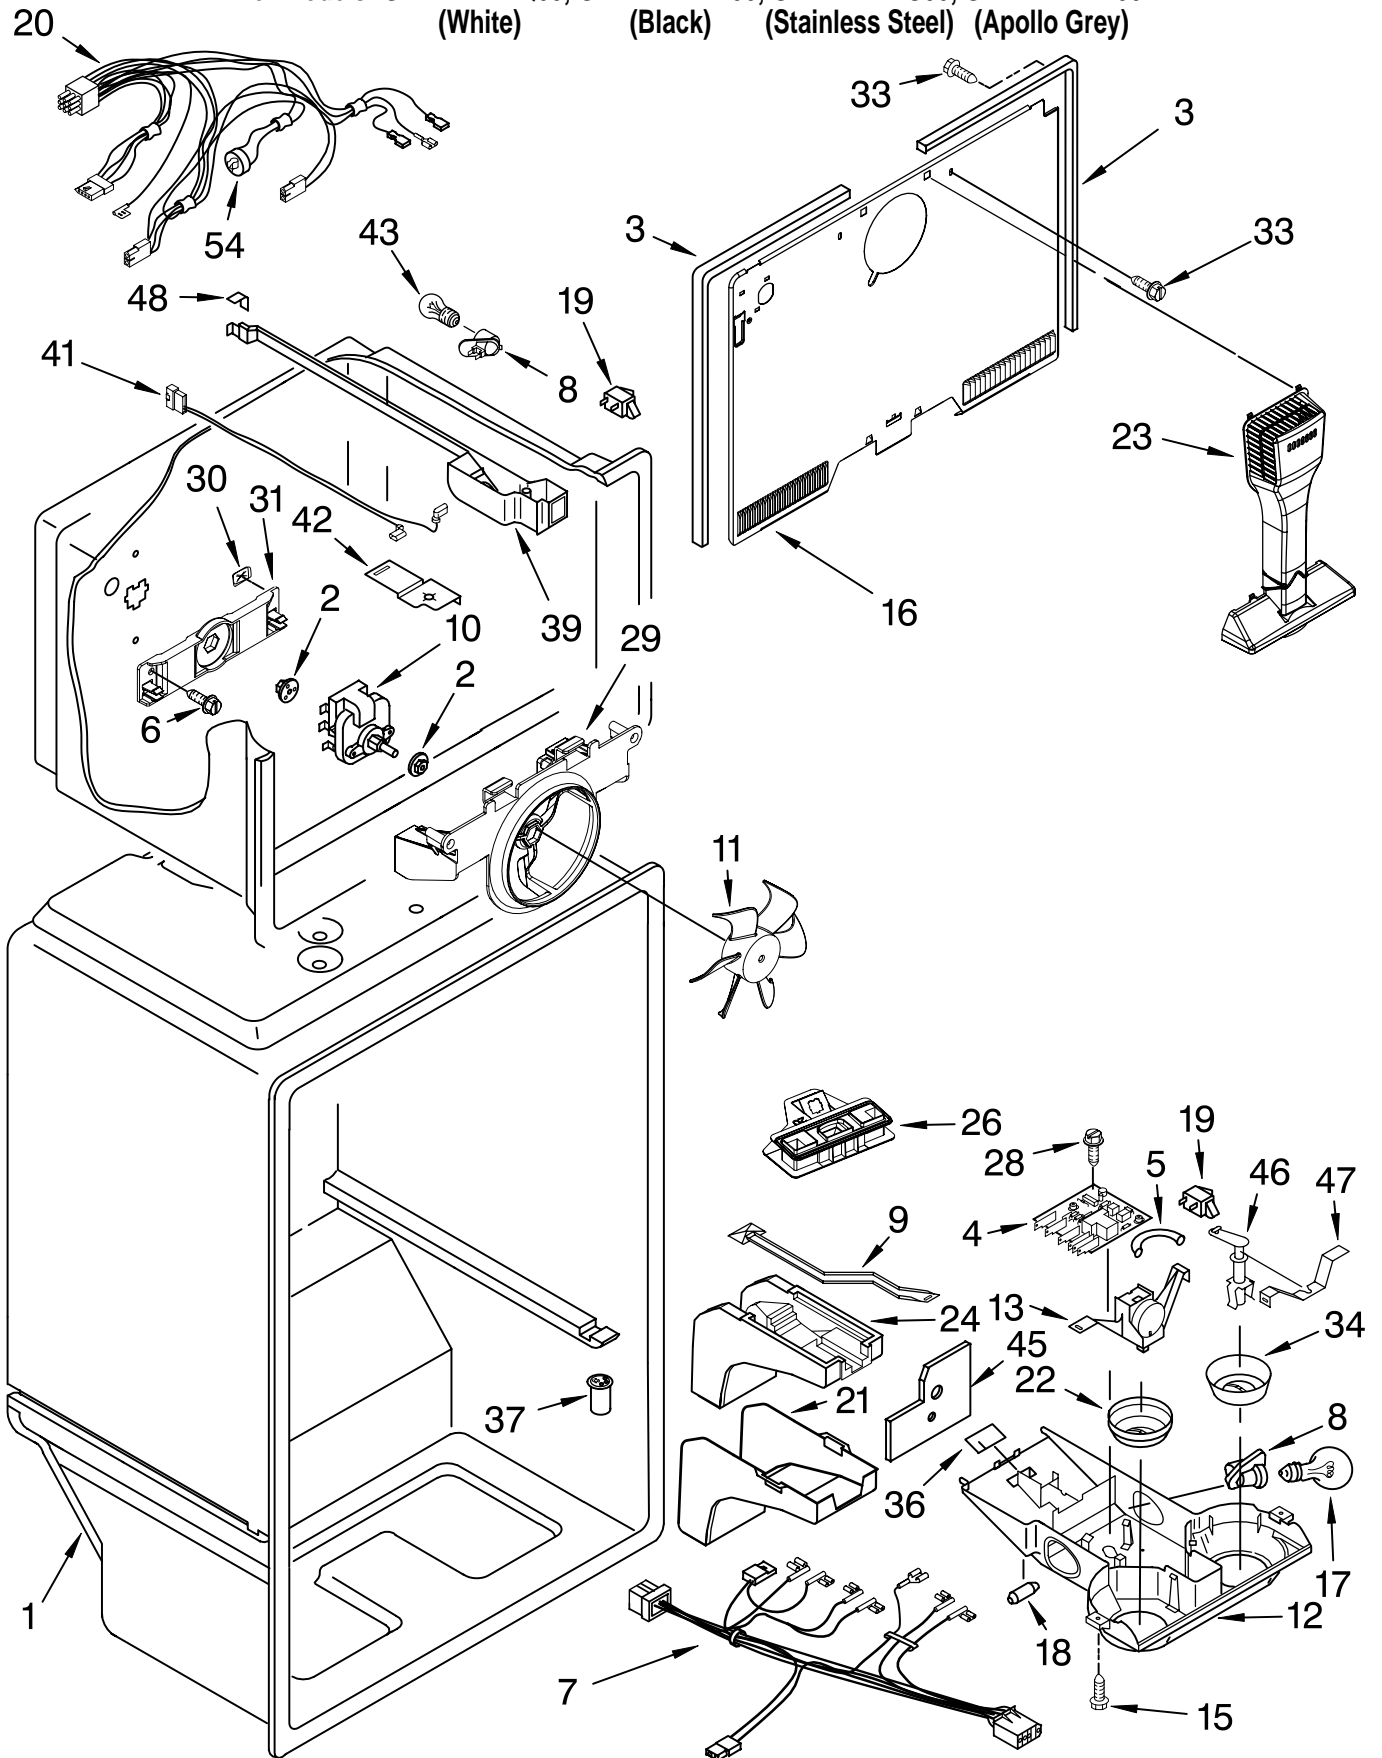

LINER PARTS

For Models: GR2FHM XVQ00, GR2FHM XVB00, GR2FHM XVS00, GR2FHM XVY00
(White) (Black) (Stainless Steel) (Apollo Grey)

FOR ORDERING INFORMATION REFER TO PARTS PRICE LIST

LINER PARTS

For Models: GR2FHM XVQ00, GR2FHM XVB00, GR2FHM XVS00, GR2FHM XVY00
(White) (Black) (Stainless Steel) (Apollo Grey)

Illus. No.	Part No.	DESCRIPTION	Illus. No.	Part No.	DESCRIPTION	Illus. No.	Part No.	DESCRIPTION
1		Liner (Not A Serviceable Part)	15	489442	Screw	30	2320183	Retainer-Screw
2	2197380	Grommet (2)	16	2320193	Cover, Evaporator	31	2254454	Bracket
3	2254360	Gasket, Evaporator Cover	17	2255743	Light Bulb (2)			Evap. Fan, Rear
4	2304099	Adaptive, Defrost Control	18	2200831	Weight, Thermal	33	489478	Screw
5	2212485	Thermostat Tube Barrier	19	1118894	Rocker Arm Switch	34	2302536	Knob, Damper
6	488208	Screw	20	W10129795	Wire Assembly, Freezer Compartment (Includes Illus. 54)	36	2205079	Seal, Rear Thermostat
7	2310057	Wire Assembly, Control Box	21	2176281	Cover, Air Diffuser	37	2171931	Valve-Tube, Body
8	2162085	Socket, Light	22	2200863	Knob, Thermostat	39	2300418	Housing Base
9	2179858	Damper, Air	23	2254354	Air Tower	41	2187601	Wiring Harness, Freezer Light
10	2315539	Fan Motor	24	2189452	Air Diffuser, Bottom	42	2193491	Electrical Shield, Freezer Light
11	2163777	Fan Blade	26	2212439	Air Separator Assembly	43	2260802	Light Bulb
12	2212982	Control Box	28	8534009	Screw	45	2204639	Shield, Heat
13	2200859	Thermostat Assembly (Includes Illus. 5 & 18)	29	2254453	Bracket, Fan Motor	46	2179859	Post, Damper
						47	2163810	Bracket, Damper Knob
						48	2166284	Gasket, Rear
						54	2321800	Defrost, BI-Metal

FOR ORDERING INFORMATION REFER TO PARTS PRICE LIST