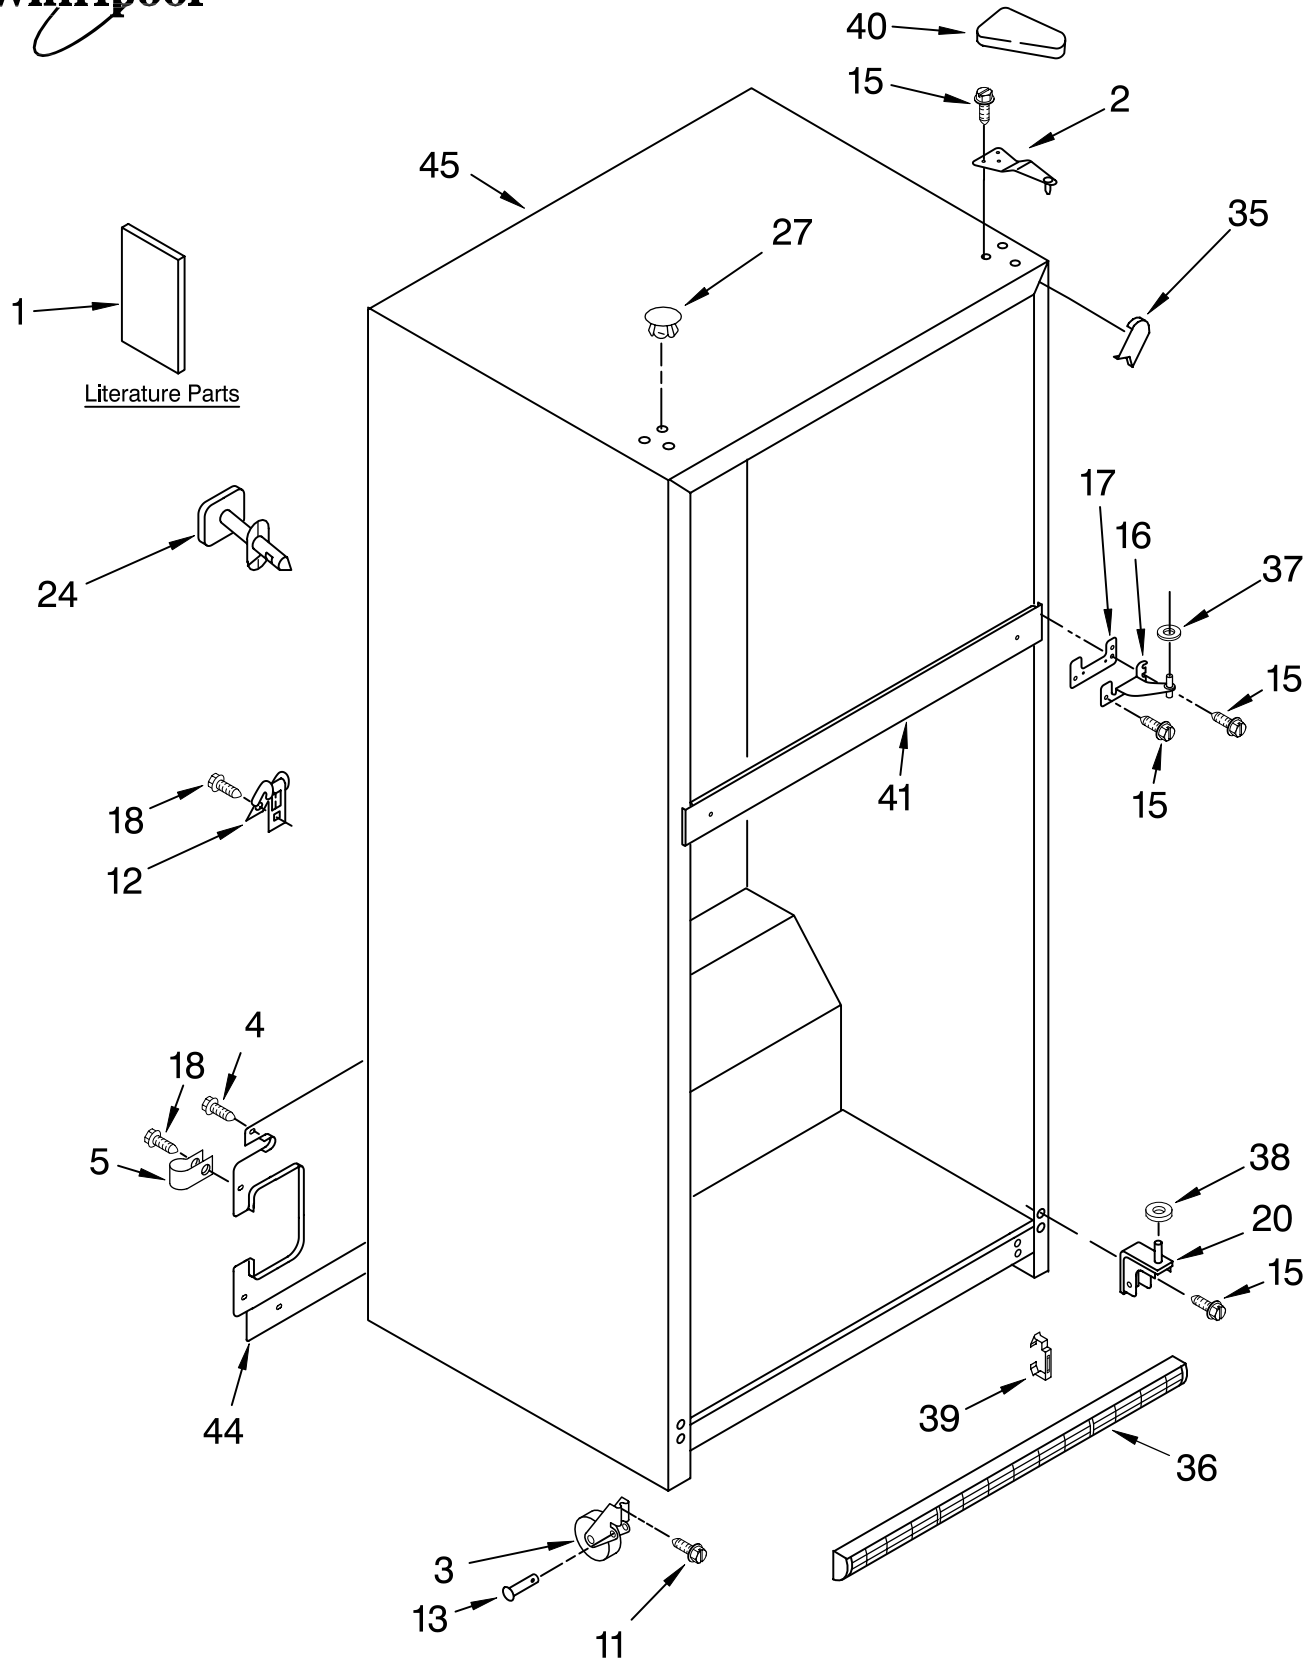

CABINET PARTS

REFRIGERATOR

For Models: GR2FHMVQ00, GR2FHMVVB00, GR2FHMVVS00, GR2FHMVXY00
(White) (Black) (Stainless Steel) (Apollo Grey)

FOR ORDERING INFORMATION REFER TO PARTS PRICE LIST

CABINET PARTS

For Models: GR2FHM XVQ00, GR2FHM XVB00, GR2FHM XVS00, GR2FHM XVY00
(White) (Black) (Stainless Steel) (Apollo Grey)

Illus. No.	Part No.	DESCRIPTION
1		Literature Parts
	W10142143	Service & Wiring Sheet
	W10173293	Energy Label
		Use & Care Guide
	W10131409	Bilingual
	W10131417	Trilingual
	2225623	Modular Ice maker Service Sheet

Following May Be Purchased

DO-IT-YOURSELF REPAIR MANUALS

	677969	Do-It-Yourself Manual, Ref./Fzr.
2	2189410	Hinge (Top)
3	2166108	Roller, Front (2)
4	489427	Screw
5	489385	Clamp, Tube (Water Supply Line)
11	3400504	Screw
12	549193	Clamp, Cord
13	2179826	Rivet
15	489497	Screw
16	2254618	Hinge, Center
17	2183852	Shim, Hinge Center
18	489464	Screw
20	2254473	Hinge Butt
24		Fitting, Water Tube (NOT SERVICED)
27		Hole Plug (6)
	2201012	White
	2183998	Black
	2254506	Apollo Grey
35		Corner Filler (2)
	2201014	White
	2201017	Black
	2254507	Apollo Grey
36		Grille (Includes Illus. 39)
	2254313	White
	2254315	Black
	2254530	Apollo Grey
37	489341	Washer, Plain
38	487576	Washer, Nylon
39	2189356	Clip, Grille (2)
40		Cover, Hinge
	2213360	White
	2213363	Black
	2254510	Apollo Grey
41		Rail, Center (NOT SERVICED)
44	2254576	Cover, Unit
45		Cabinet (Not a Serviceable Part)

FOR ORDERING INFORMATION REFER TO PARTS PRICE LIST