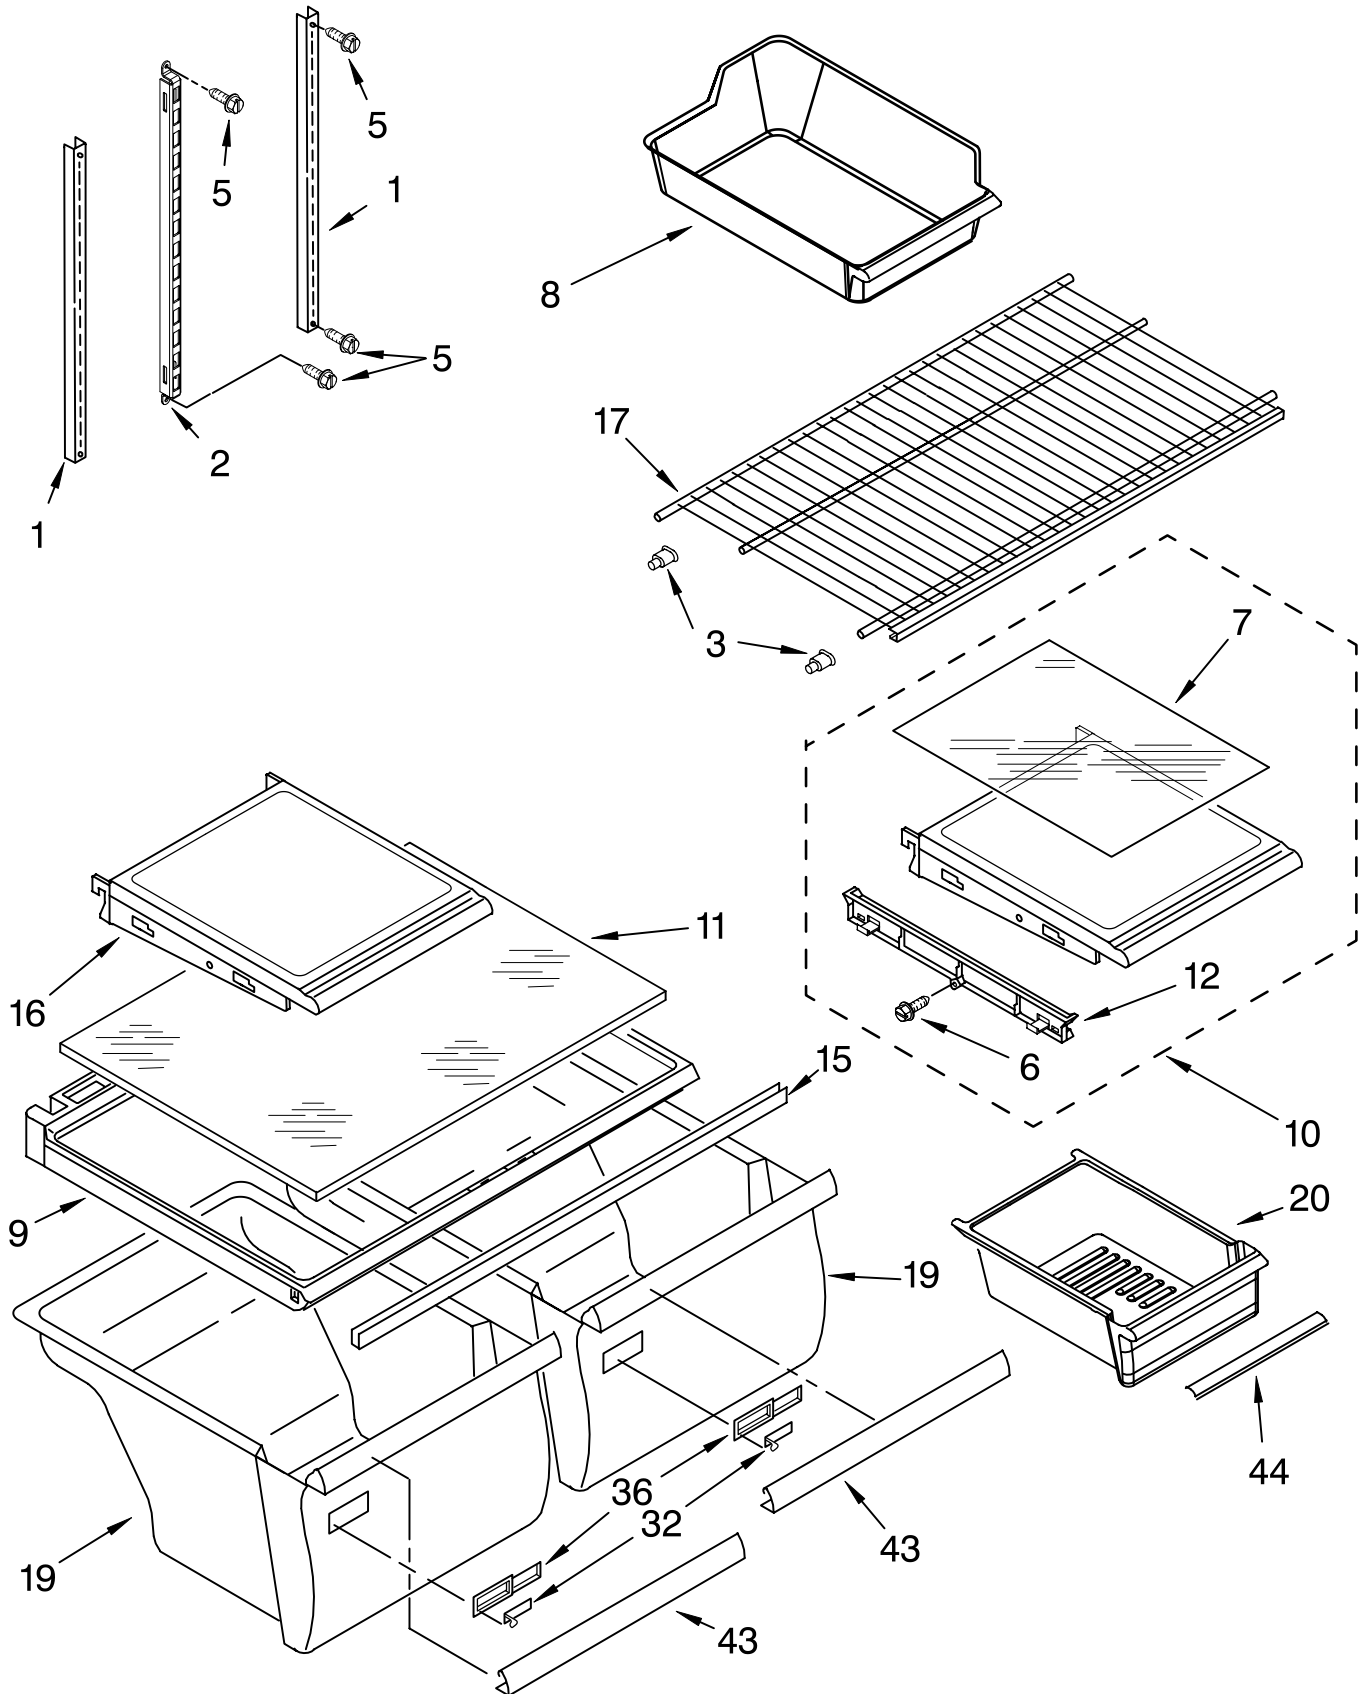

SHELF PARTS

For Models: GR2FHMVQ00, GR2FHMVB00, GR2FHMVS00, GR2FHMVY00
(White) (Black) (Stainless Steel) (Apollo Grey)

FOR ORDERING INFORMATION REFER TO PARTS PRICE LIST

SHELF PARTS

For Models: GR2FHM XVQ00, GR2FHM XVB00, GR2FHM XVS00, GR2FHM XVY00
(White) (Black) (Stainless Steel) (Apollo Grey)

Illus. No.	Part No.	DESCRIPTION
1	2210522	Shelf, Ladder (2)
2	2300520	Shelf, Ladder Center
3	2163762	Cup, Shelf Mtg.
5	489478	Screw
6	3400065	Screw
7	2214913	Glass, Shelf
8	2254352	Ice Bucket
9	2314500	Crisper Cover
10	2214911	Shelf Assembly
11	2210573	Glass, Crisper Cover
12	2214892	Frame Assembly, Meat Shelf
15	2314478	Crisper, Support
16	2214909	Shelf Assembly, Spillguard (2)
17	2184667	Shelf, Freezer
19	2218139	Pan, Crisper (Includes Illus. 32,36 & 43)
20	2218132	Pan, Meat
32	2176222	Slide, Crisper
36	2212446	Body, Humidity Control
43	2195341	Trim, Crisper Pan
44	2176357	Trim, Meat Pan

FOR ORDERING INFORMATION REFER TO PARTS PRICE LIST