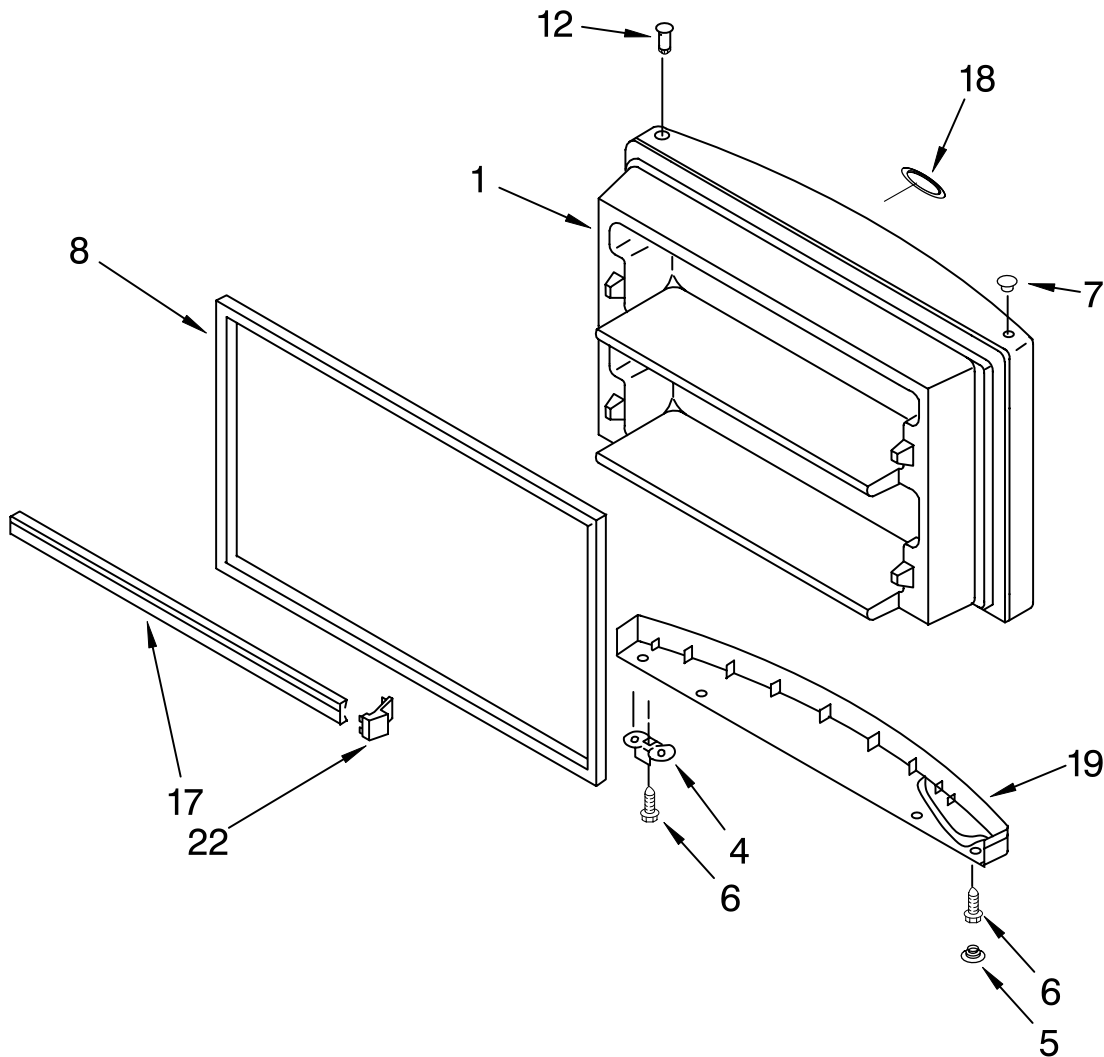

FREEZER DOOR PARTS

For Models: GR2FHMVQ00, GR2FHMVB00, GR2FHMVVS00, GR2FHMVY00
(White) (Black) (Stainless Steel) (Apollo Grey)

Illus. No.	Part No.	DESCRIPTION
1		Freezer Door (Includes Illus. 8 & 12)
	2202520	White
	2204856	Black
	2212419	Stainless
	W10173310	Apollo Grey
4	2189202	Bracket, Door Stop
5		Hole Plug, Endcap
	2204837	White
	2204840	Black
	2254518	Apollo Grey

Illus. No.	Part No.	DESCRIPTION
6	489276	Screw, 8-18 x 3/4
7		Hole Plug, Hinge Sleeve
	2212648	White
	2212651	Black
	2254517	Apollo Grey
8		Door Gasket, Magnetic
	2214967	Mist Beige
	2214969	Black
	W10171479	Apollo Grey

Illus. No.	Part No.	DESCRIPTION
12	2183003	Thimble
17	2195947	Trim, Door Shelf (2)
18	2220214	Nameplate
19		Endcap, Handle
	2225094	White
	2225108	Black
	W10171486	Apollo Grey
22	2195916	EndCap, Trim (4)

FOR ORDERING INFORMATION REFER TO PARTS PRICE LIST