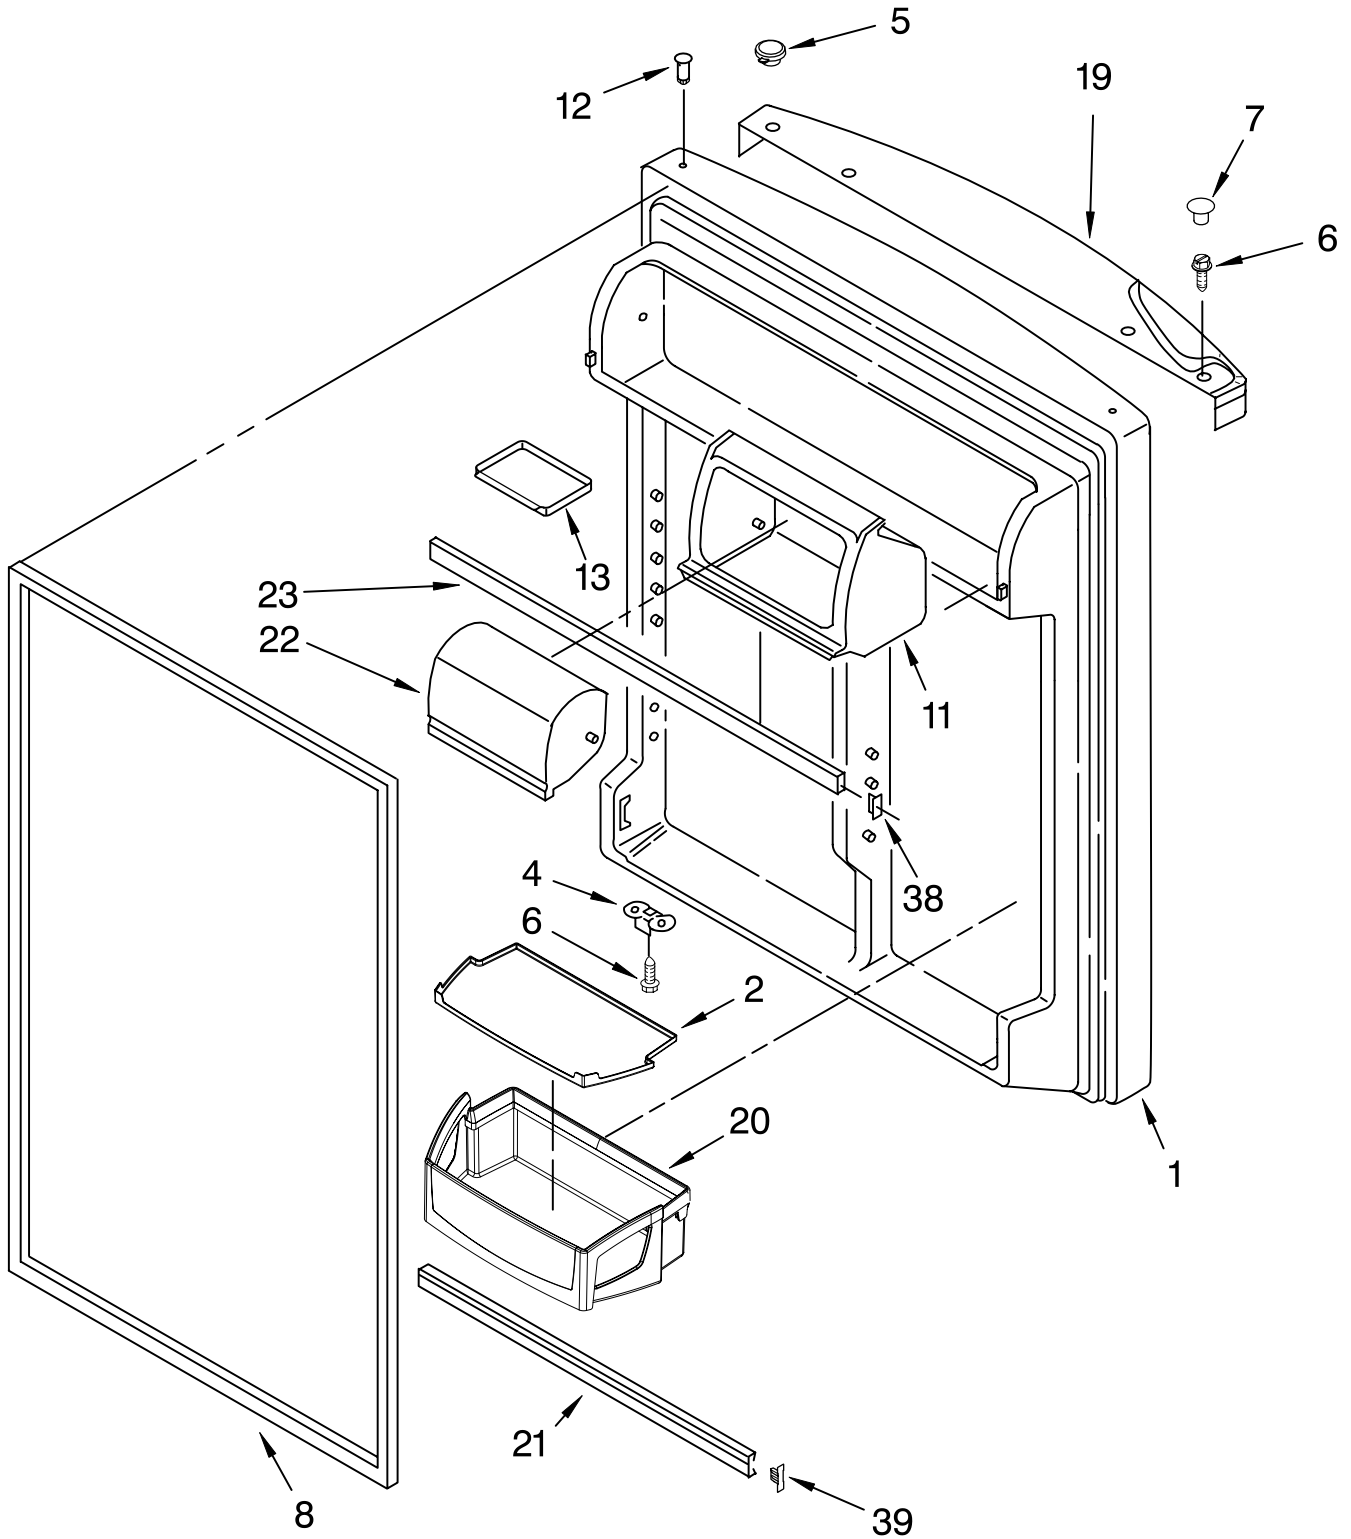

REFRIGERATOR DOOR PARTS

For Models: GR2FHM XVQ00, GR2FHM XVB00, GR2FHM XVS00, GR2FHM XVY00
(White) (Black) (Stainless Steel) (Apollo Grey)

FOR ORDERING INFORMATION REFER TO PARTS PRICE LIST

REFRIGERATOR DOOR PARTS

For Models: GR2FHM XVQ00, GR2FHM XVB00, GR2FHM XVS00, GR2FHM XVY00
(White) (Black) (Stainless Steel) (Apollo Grey)

Illus. No.	Part No.	DESCRIPTION
1		Refrigerator Door (Includes Illus. 8 & 12)
	2202519	White
	2204867	Black
	2218278	Stainless Steel
	W10171491	Apollo Grey
2	2300431	Mat, Rubber (Door Bin)
4	2189202	Bracket, Door Stop
5		Hole Plug, Endcap
	2204837	White
	2204840	Black
	2254518	Apollo Grey
6	489276	Screw, 8-18 x 3/4
7		Hole Plug Hinge Sleeve
	2212648	White
	2212651	Black
	2254517	Apollo Grey
8		Door Gasket, Magnetic
	2202875	Mist Beige
	2202882	Black
	W10171475	Apollo Grey
11	2210566	Housing Compartment
12	2183003	Thimble
13	2195388	Tray, Door
19		Endcap, Handle
	2212624	White
	2221644	Black
	W10171488	Apollo Grey
20	2300425	Bin, Door Shelf (3)
21	2195948	Trim, Door Shelf
22	2218109	Door Compartment
23	2159306	Trim, Door Shelf
38	2177340	Endcap, Door Trim
39	2156006	Plug-Trim

FOR ORDERING INFORMATION REFER TO PARTS PRICE LIST