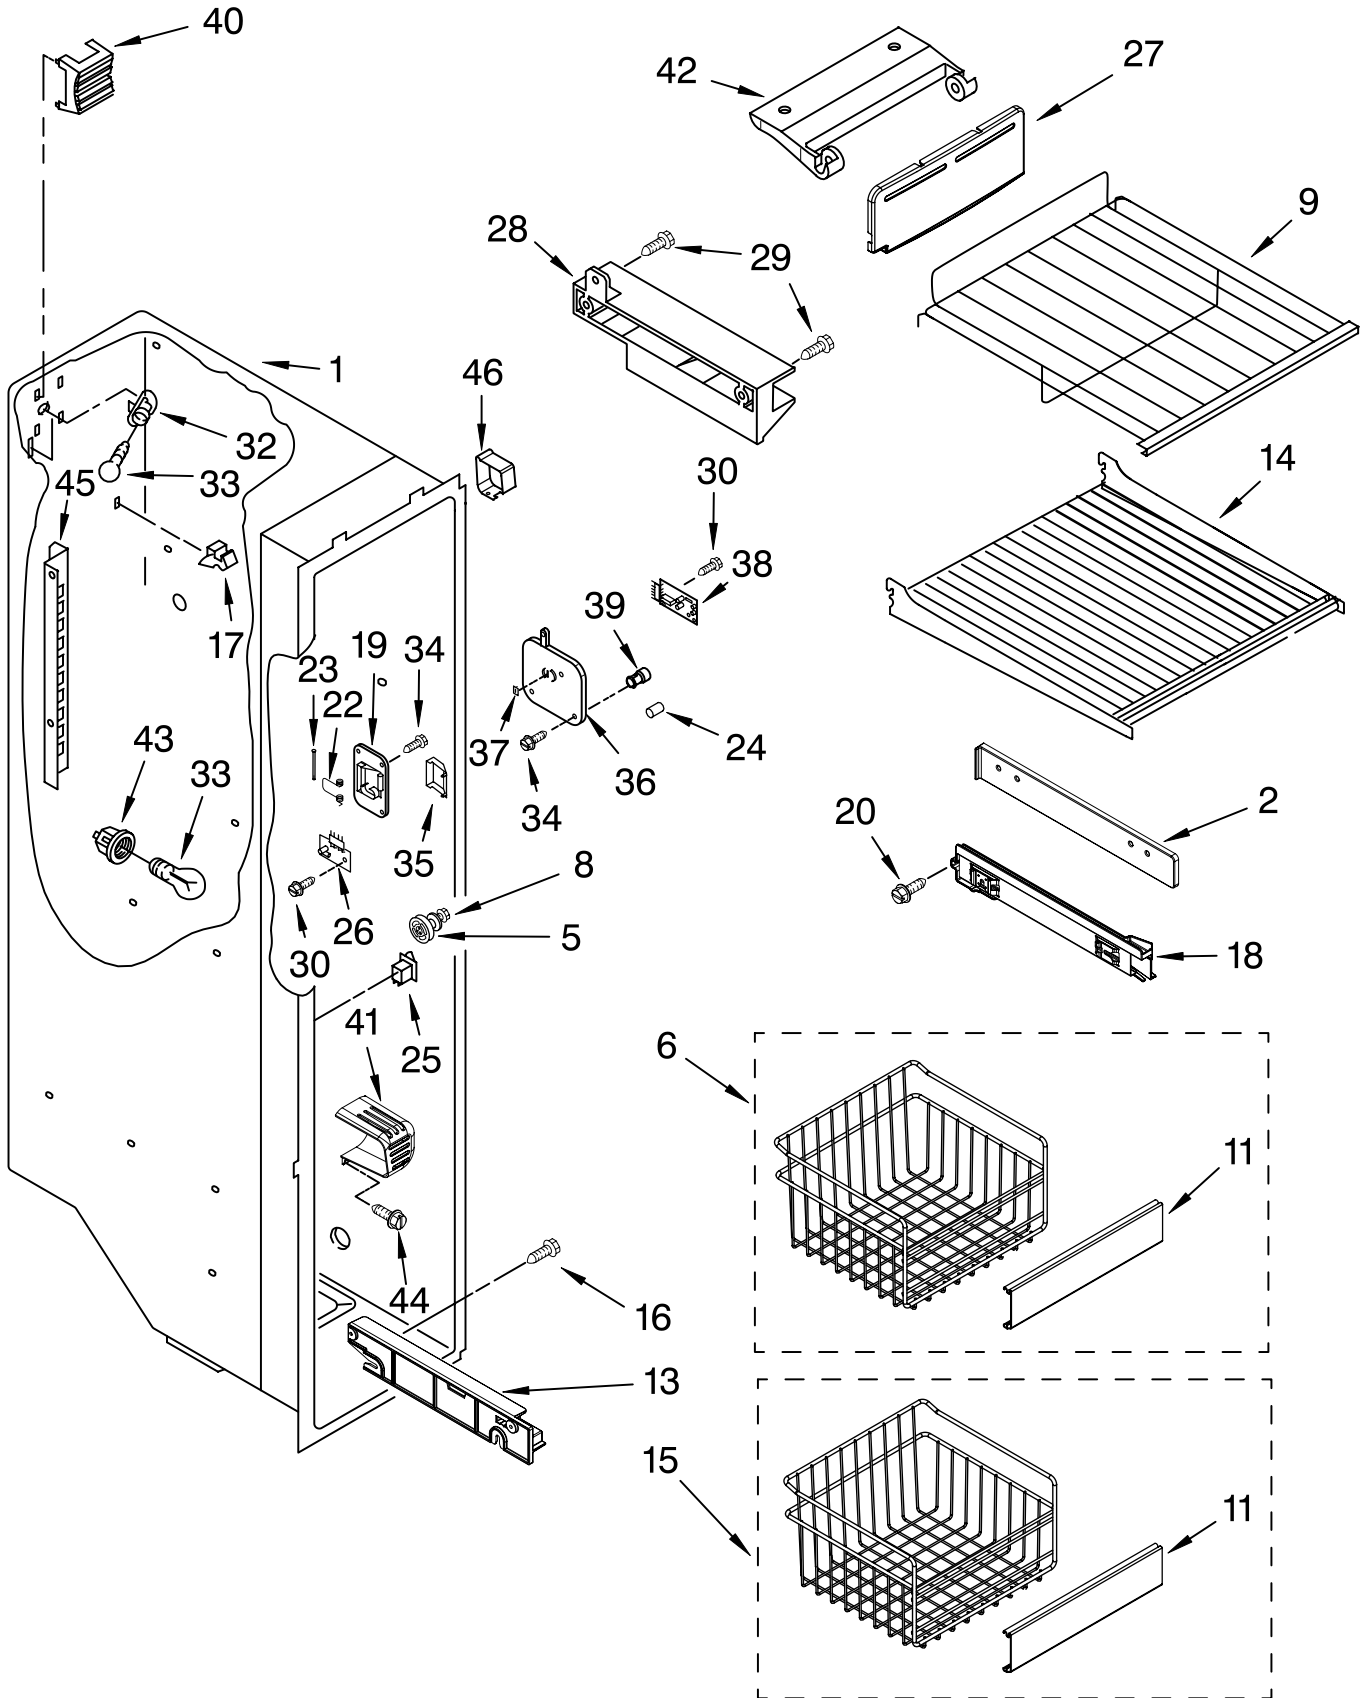

FREEZER LINER PARTS

For Models: GC5SHEXNQ01, GC5SHEXNT01, GC5SHEXNB01, GC5SHEXNS01
(White) (Biscuit) (Black) (Stainless Steel)

FOR ORDERING INFORMATION REFER TO PARTS PRICE LIST

FREEZER LINER PARTS

For Models: GC5SHEXNQ01, GC5SHEXNT01, GC5SHEXNB01, GC5SHEXNS01
(White) (Biscuit) (Black) (Stainless Steel)

Illus. No.	Part No.	DESCRIPTION
1		Liner (Not A Serviceable Part)
2	2223777	Spacer, Slide (2)
5	2196483	Stud Assembly
6	2223690	Basket, Deep (2)
8	8281158	Screw
9	2223500	Shelf Assembly, Cantilever (2)
11	2223782	Front, Basket
13		Shelf Track
	2223787	Right Side
	2223788	Left Side
14	2223681	Shelf, Fixed
15	2223692	Basket, Lower
16	486298	Screw
17	842534	Clip, Air Duct (2)
18		Glide Assembly, Basket (2)
	2301544	Right Side
	2301545	Left Side
19	2223991	Cover, Emitter
20	8534064	Screw
22	2198635	Spring
23	2198634	Pin
24	2198665	Tube, P.C. Board
25	1115373	Switch, Rocker Arm
26	2220398	P.C. Board Emitter
27	2223321	Cover, Ice Maker
28		Slide, Ice Maker Mounting
	2212321	Right Side
	2306900	Left Side
29	489478	Screw
30	489214	Screw
32	2162085	Light Socket
33	2255743	Light Bulb
34	8281185	Screw
35	2198633	Flipper
36	2255558	Cover, Receiver
37	2255562	Slide, Ice Maker Shut Off
38	2255114	P.C. Board, Receiver
39	2198643	Lens
40	2198589	Light Shield
41	2212340	Light Lens
42	2198641	Bracket, Ice Maker Cover
43	2155597	Socket, Light
44	3400893	Screw
45		Ladder
	2223414	Left Side
	2223415	Right Side
46	2306901	Shield, Wiring

FOR ORDERING INFORMATION REFER TO PARTS PRICE LIST