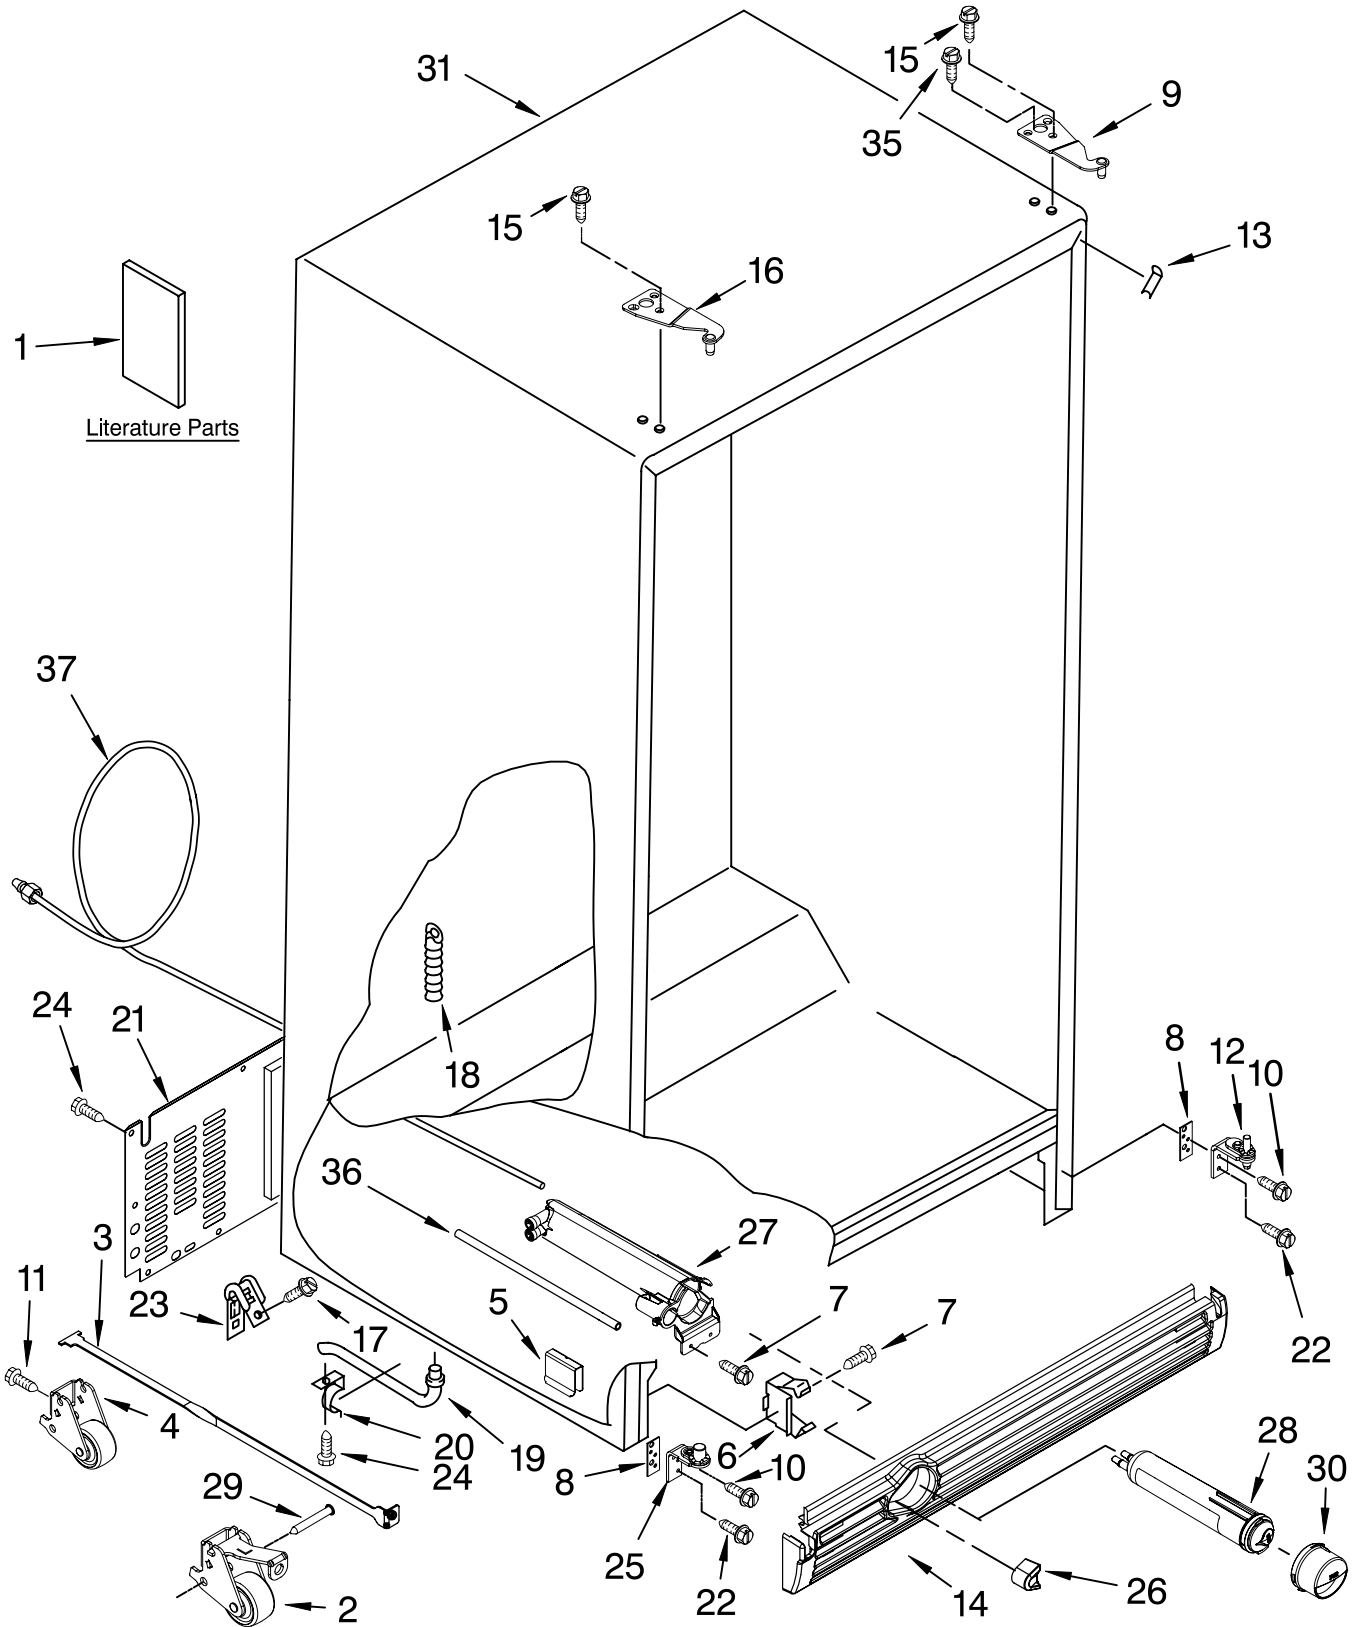

CABINET PARTS

REFRIGERATOR

For Models: GC5SHEXNQ01, GC5SHEXNT01, GC5SHEXNB01, GC5SHEXNS01
(White) (Biscuit) (Black) (Stainless Steel)

FOR ORDERING INFORMATION REFER TO PARTS PRICE LIST

CABINET PARTS

For Models: GC5SHEXNQ01, GC5SHEXNT01, GC5SHEXNB01, GC5SHEXNS01
(White) (Biscuit) (Black) (Stainless Steel)

Illus. No.	Part No.	DESCRIPTION	Illus. No.	Part No.	DESCRIPTION	Illus. No.	Part No.	DESCRIPTION
1		Literature Parts	12	2223520	Hinge Assembly, Bottom-RC	23	549193	Clamp, Service Cord
	2306981	Use & Care Guide				24	489084	Screw
	2223419	Service & Wiring Sheet	13		Filler, Wrapper	25	2223460	Hinge Assembly, Bottom-FC
	2223519	Energy Guide		2223893W	White	26		Button, Water Filter
	628370	Modular Ice maker Service Sheet		2223893T	Biscuit		2260503W	White
	2223996	Installation Instructions	14		Grille		2260503T	Biscuit
2		Front Roller Asm		2223514W	White		2260503B	Black
	2306950	Left Side		2223514T	Biscuit	27	2260526	Housing, Water Filter
	2306951	Right Side	15	3400108	Screw	28	4396710	Water Filter
3	2223263	Strap, Roller	16		Hinge, Top FC	29	2223387	Pin, Roller (4)
4	2306949	Roller, Rear (2)		2307007W	White	30		Cap, Water Filter
5	2223388	Clip, Retainer (4)		2307007T	Biscuit		2260518W	White
6	2155013	Clip, Grille		2307007B	Black		2260518T	Biscuit
7	489478	Screw	17	489464	Screw		2260518B	Black
8	2223545	Shim	18	940139	Drain Fitting	31		Cabinet (Not A Serviceable Part)
9		Hinge Top, RC	19	2199954	Tube, Extension	35	3400858	Screw
	2307008W	White	20	1108439	Clip, Drain Tube	36	2224020	Tube, Filter Outlet
	2307008T	Biscuit	21	2223409	Cover, Unit	37	2305536	Tube, Filter Inlet
	2307008B	Black	22	489483	Screw			
10	3400113	Screw						
11	3400243	Screw