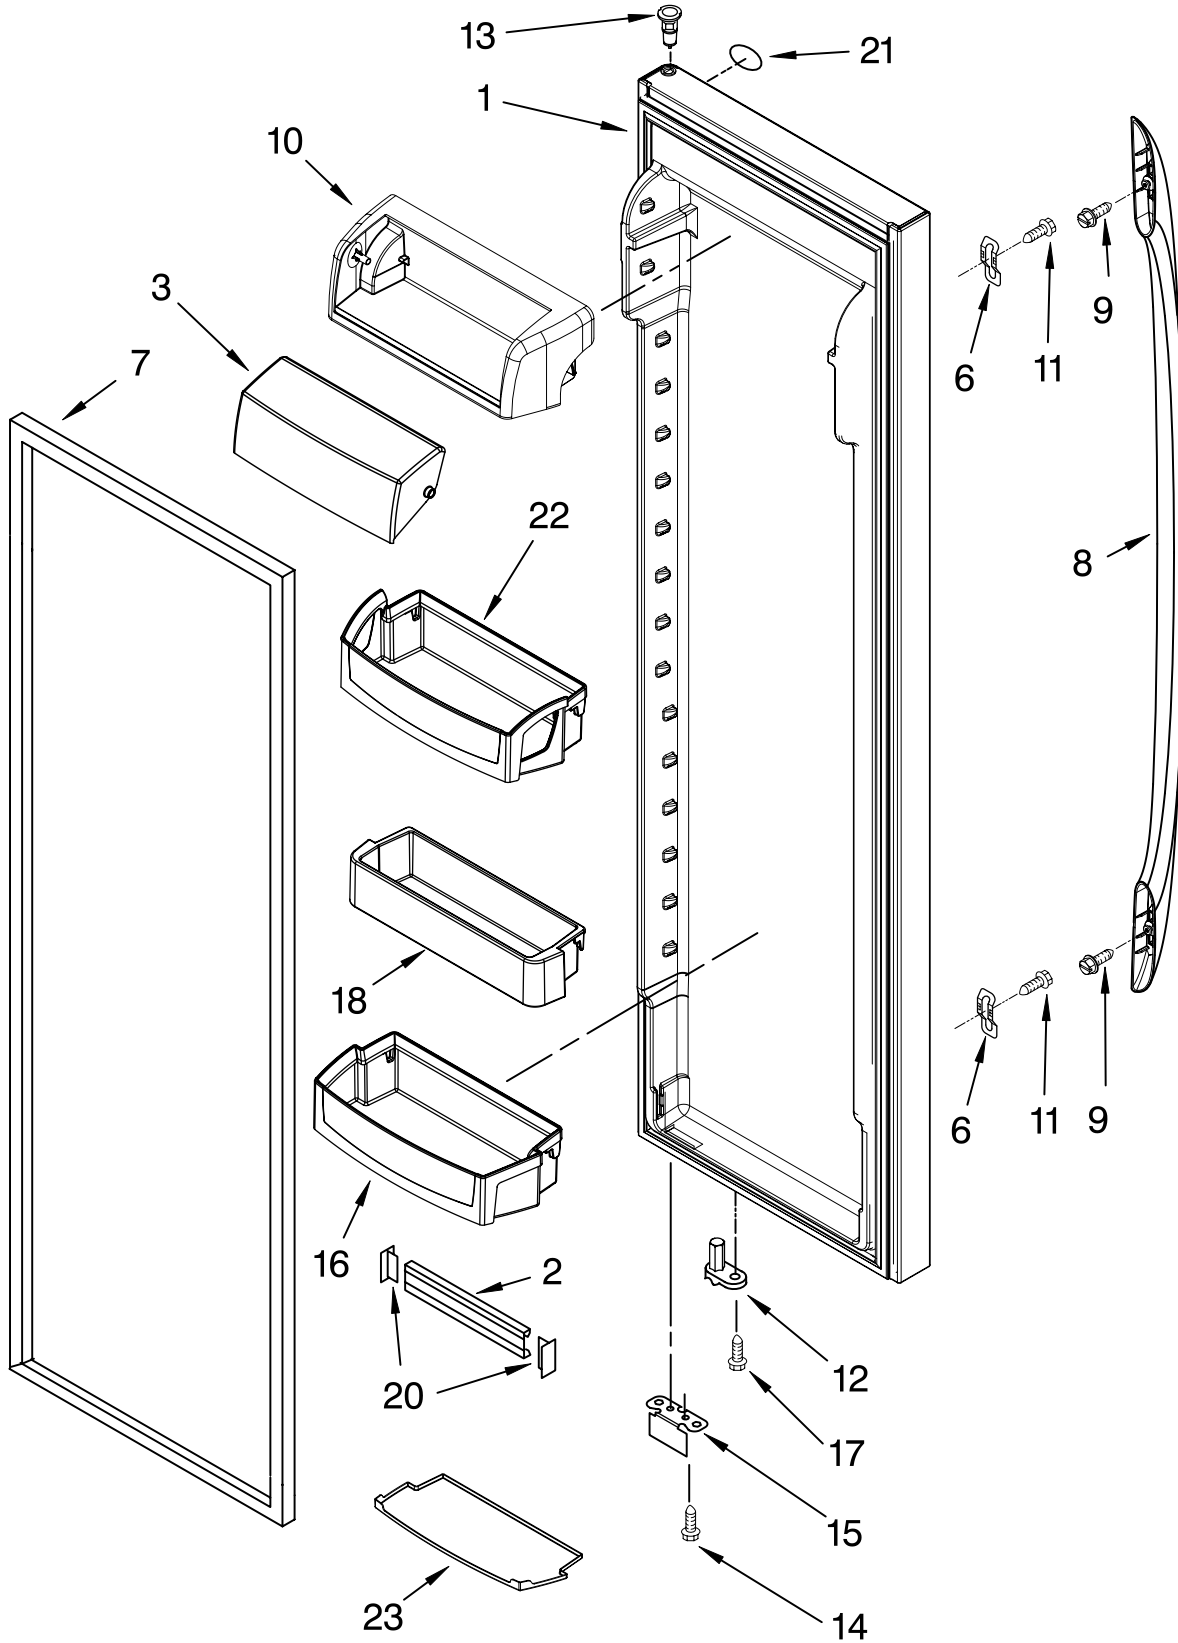

REFRIGERATOR DOOR PARTS

For Models: GC5SHEXNQ01, GC5SHEXNT01, GC5SHEXNB01, GC5SHEXNS01
(White) (Biscuit) (Black) (Stainless Steel)

FOR ORDERING INFORMATION REFER TO PARTS PRICE LIST

REFRIGERATOR DOOR PARTS

For Models: GC5SHEXNQ01, GC5SHEXNT01, GC5SHEXNB01, GC5SHEXNS01
(White) (Biscuit) (Black) (Stainless Steel)

Illus. No.	Part No.	DESCRIPTION
1		Refrigerator Door (Includes #7)
	2223248W	White
	2223248T	Biscuit
	2223248B	Black
	2224115SB	Stainless Steel
2	2203087K	Trim, Shelf
3	2255421	Dairy Door
6	2255411	Clip, Mounting
7		Door Gasket, Magnetic
	2223326	Mist Beige
	2223909	Black
8		Handle (Includes #9)
	2313351W	White
	2313351T	Biscuit
	2313351B	Black
9	8533920	Screw
10	2223879	Dairy Compartment
11	489491	Screw
12	2182178	Door Closer, Upper Cam
13	2308091	Thimble, Top
14	489420	Screw
15		Bracket, Door Stop
	2306940	Chrome
	2306940B	Black
16	2223239K	Door Bin (2)
17	3400012	Screw
18	2224173	Door Bin, Shallow
20	2156006K	Plug, Trim
21	2220214	Nameplate
22	2223463K	Door Bin
23	2223464K	Mat (3)