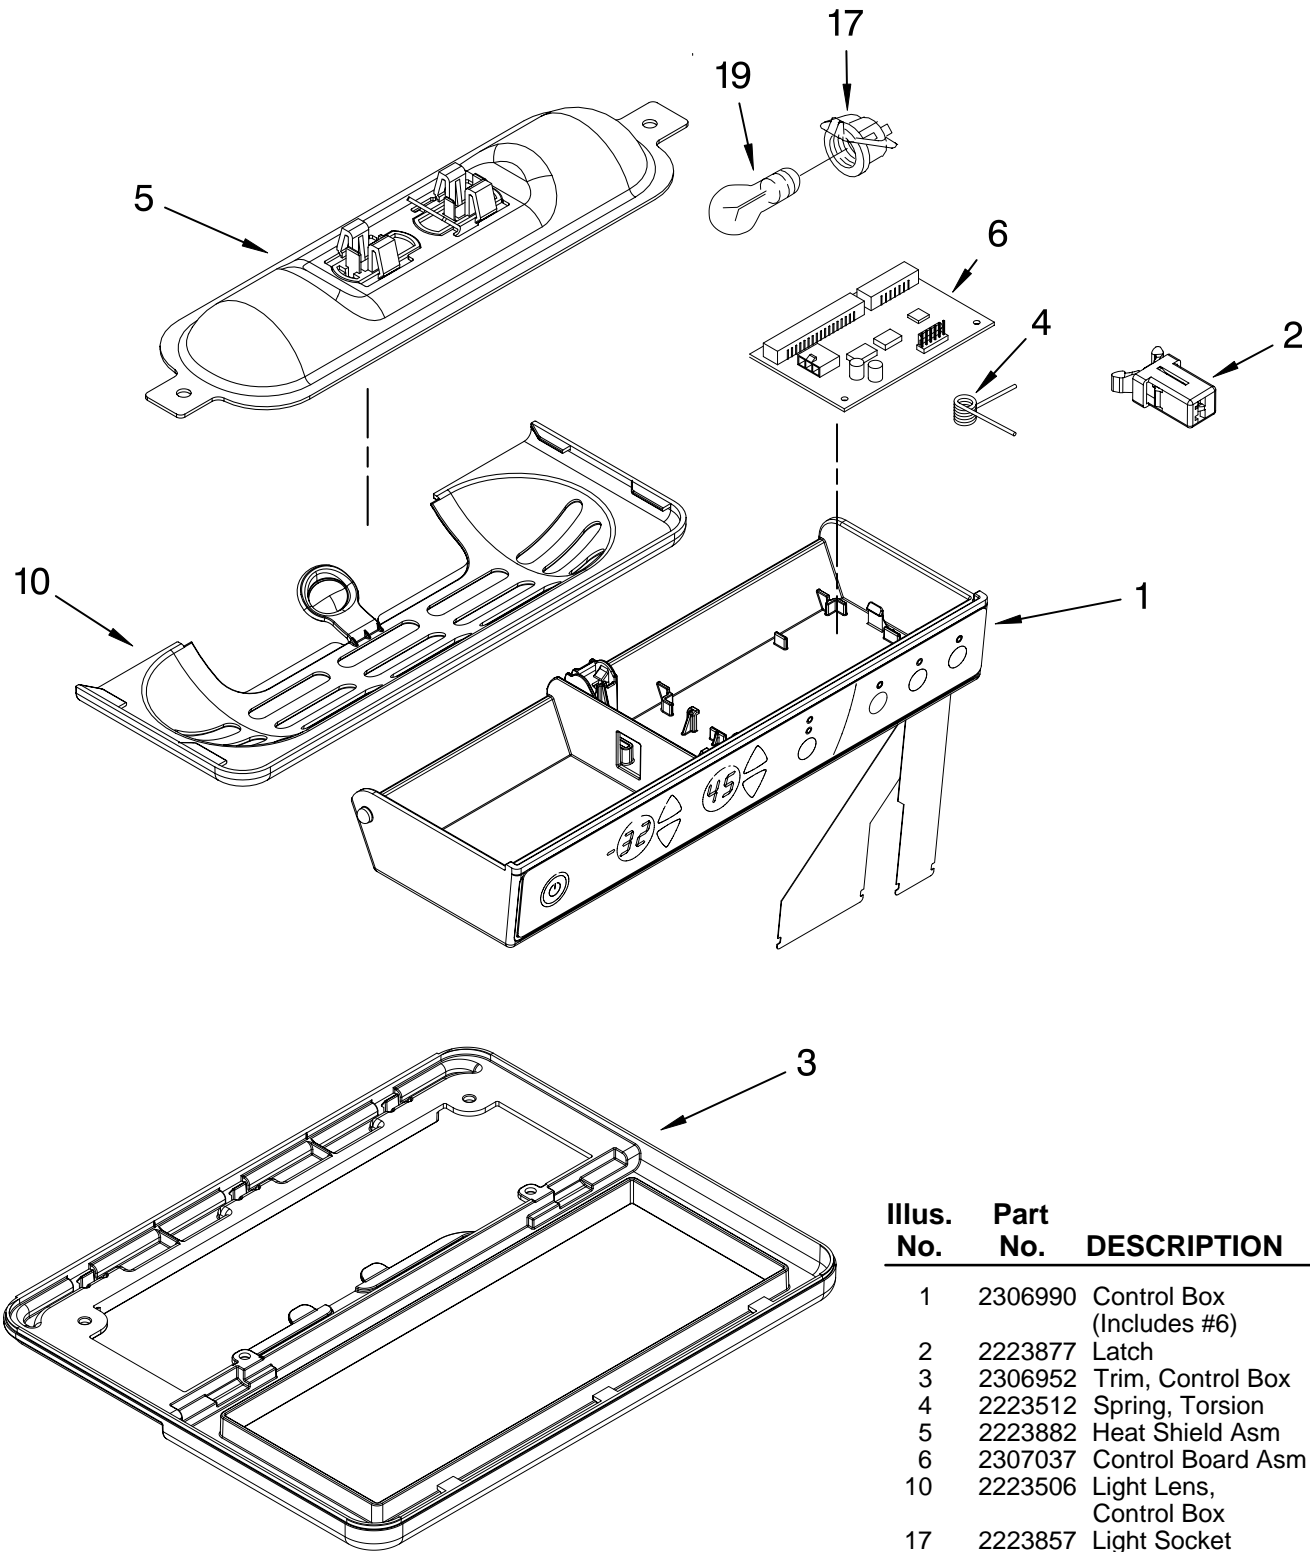

CONTROL PARTS

For Models: GC5SHEXNQ01, GC5SHEXNT01, GC5SHEXNB01, GC5SHEXNS01
(White) (Biscuit) (Black) (Stainless Steel)

Illus. No.	Part No.	DESCRIPTION
1	2306990	Control Box (Includes #6)
2	2223877	Latch
3	2306952	Trim, Control Box
4	2223512	Spring, Torsion
5	2223882	Heat Shield Asm
6	2307037	Control Board Asm
10	2223506	Light Lens, Control Box
17	2223857	Light Socket
19	2223678	Light Bulb

FOR ORDERING INFORMATION REFER TO PARTS PRICE LIST