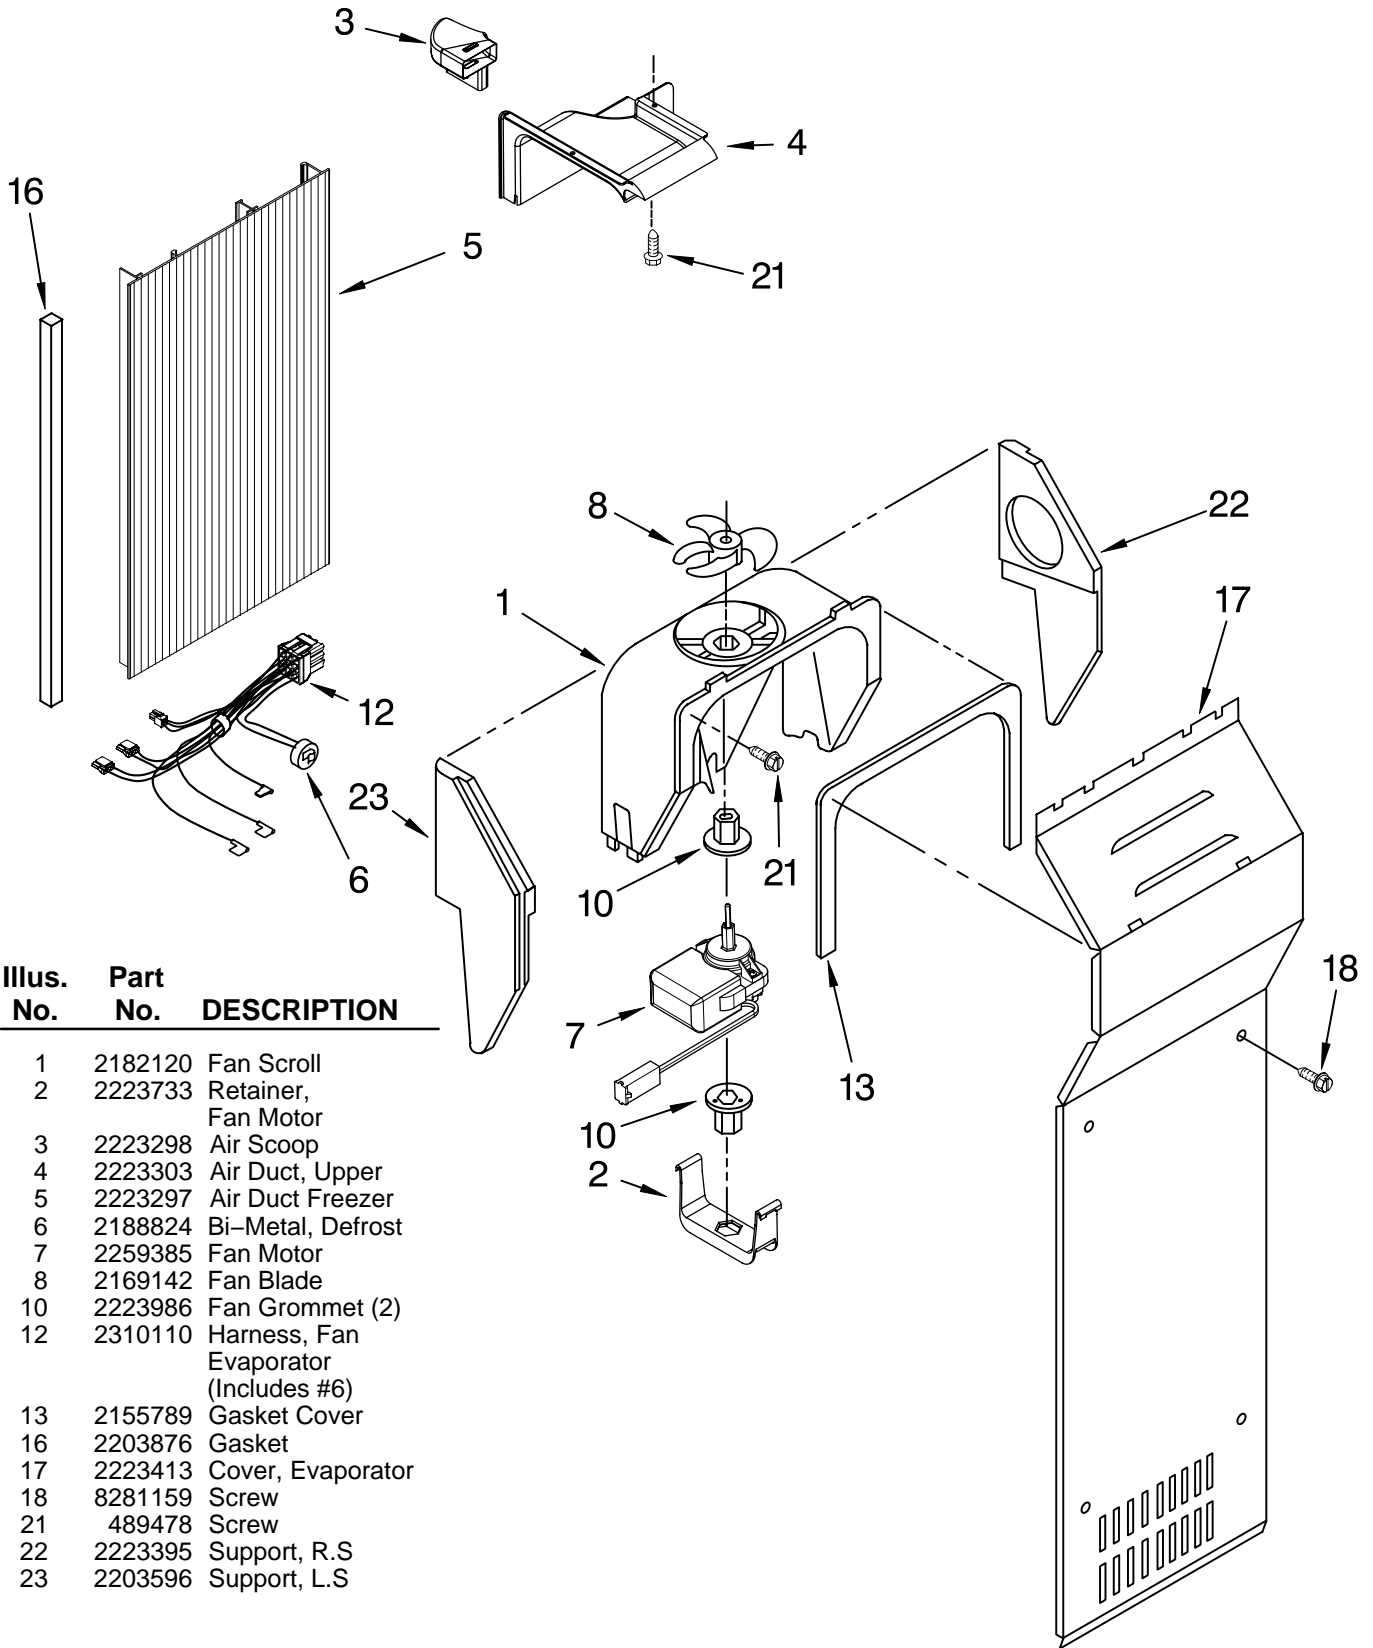

AIR FLOW PARTS

For Models: GC5SHEXNQ01, GC5SHEXNT01, GC5SHEXNB01, GC5SHEXNS01
(White) (Biscuit) (Black) (Stainless Steel)

Illus. No.	Part No.	DESCRIPTION
1	2182120	Fan Scroll
2	2223733	Retainer, Fan Motor
3	2223298	Air Scoop
4	2223303	Air Duct, Upper
5	2223297	Air Duct Freezer
6	2188824	Bi-Metal, Defrost
7	2259385	Fan Motor
8	2169142	Fan Blade
10	2223986	Fan Grommet (2)
12	2310110	Harness, Fan Evaporator (Includes #6)
13	2155789	Gasket Cover
16	2203876	Gasket
17	2223413	Cover, Evaporator
18	8281159	Screw
21	489478	Screw
22	2223395	Support, R.S
23	2203596	Support, L.S

FOR ORDERING INFORMATION REFER TO PARTS PRICE LIST