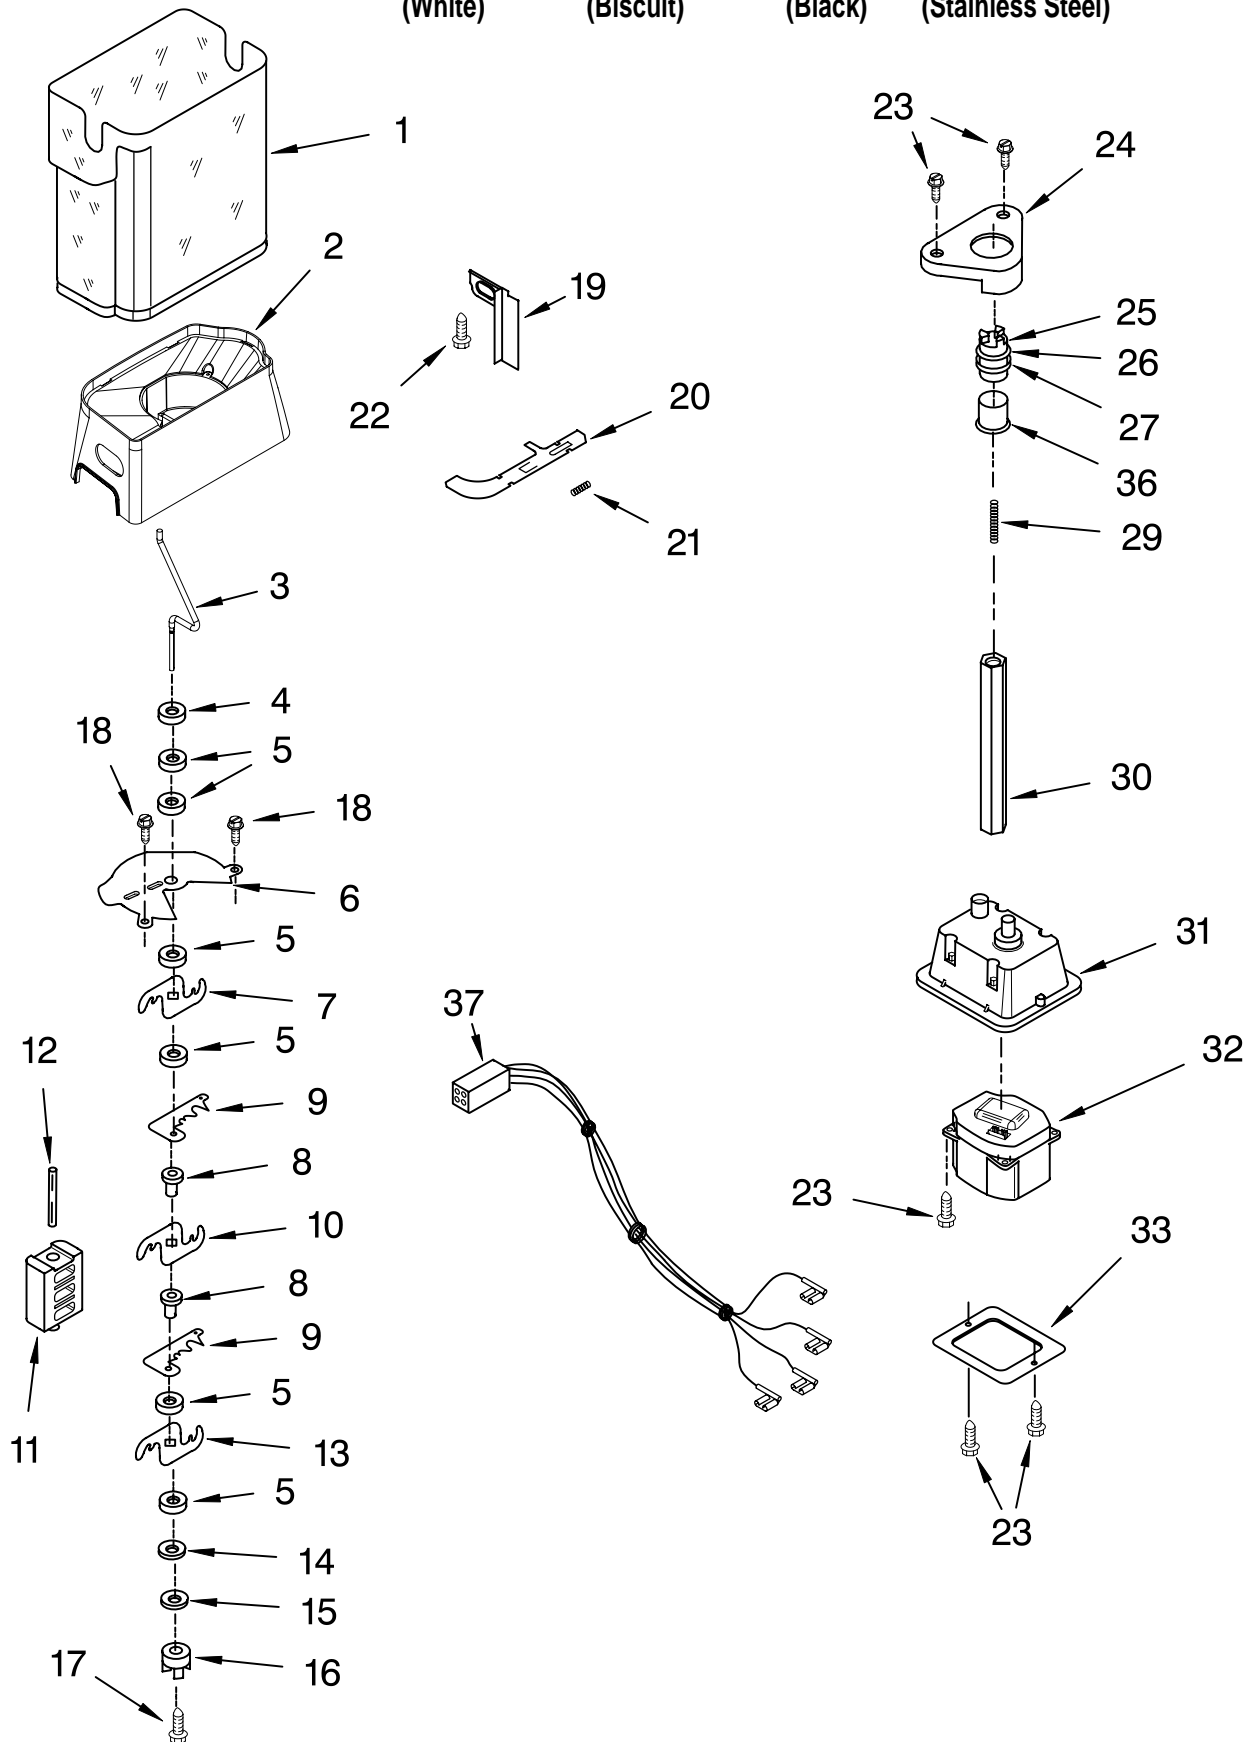

MOTOR AND ICE CONTAINER PARTS

For Models: GC5SHEXNQ01, GC5SHEXNT01, GC5SHEXNB01, GC5SHEXNS01
(White) (Biscuit) (Black) (Stainless Steel)

FOR ORDERING INFORMATION REFER TO PARTS PRICE LIST

MOTOR AND ICE CONTAINER PARTS

For Models: GC5SHEXNQ01, GC5SHEXNT01, GC5SHEXNB01, GC5SHEXNS01

(White) (Biscuit) (Black) (Stainless Steel)

Illus. No.	Part No.	DESCRIPTION
1	2223317	Ice Bin
2	2255574	Crusher Bin
3	2258222	Auger
4	2258220	Washer
5	1119007	Spacer, Flat (6)
6	2255460	Cover, Crusher
7	2257024	Blade, Rotary
8	1119005	Spacer, Step (2)
9	2257020	Blade, Fixed
10	2257023	Blade, Rotary
11	2198602	Block, Blade
12	489229	Roll Pin
13	2257022	Blade, Rotary
14	489235	Washer, Plain
15	2198661	Washer, Coupling
16	2220457	Coupling
17	8281164	Screw
18	3400065	Screw
19	2255575	Button, Bin
20	2212371	Latch, Bin
21	2198608	Spring, Latch
22	2198671	Screw
23	8281163	Screw
24	2212369	Holder
25	2220458	Coupling, Bottom
26	2198628	Seal
27	2212370	Washer
29	2198607	Spring
30	999536	Drive Shaft
31	2256154	Enclosure, Motor
32	2188860	Dispenser, Motor
33	2212305	Cover
36	2212365	Sleeve, Coupling
37	2187725	Wire Harness, IDI Motor

FOR ORDERING INFORMATION REFER TO PARTS PRICE LIST