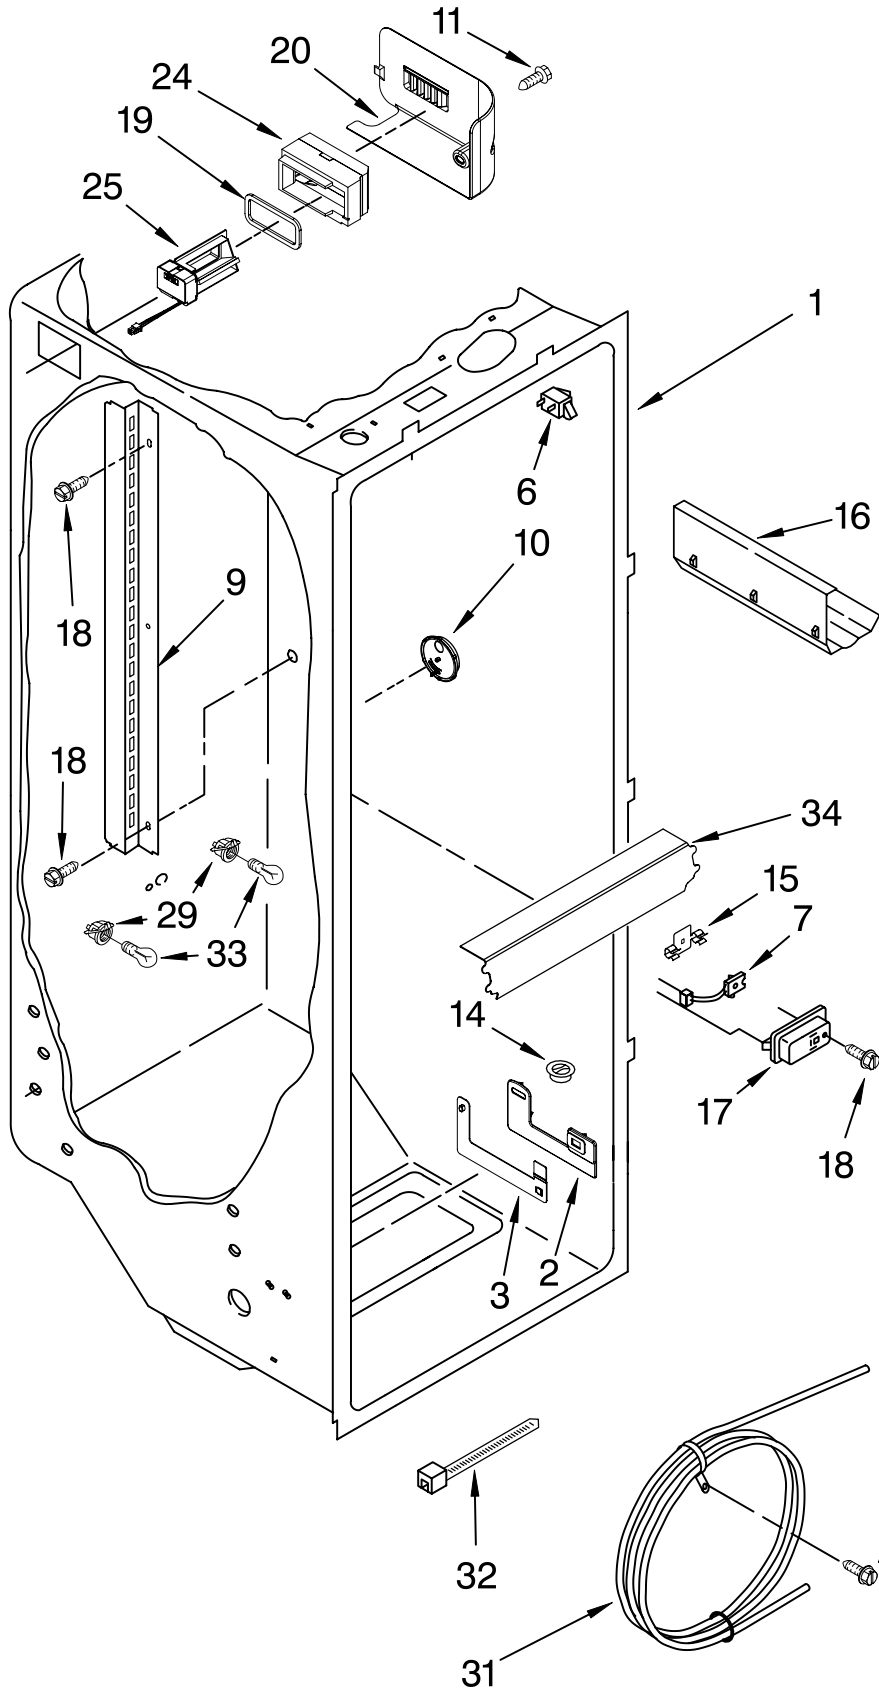

REFRIGERATOR LINER PARTS

For Models: GC5SHEXNQ01, GC5SHEXNT01, GC5SHEXNB01, GC5SHEXNS01
(White) (Biscuit) (Black) (Stainless Steel)

Illus. No.	Part No.	DESCRIPTION
1		Liner (Not A Serviceable Part)
2	2223338	Escutcheon, Meat Pan Control
3	2223339	Slide Meat Pan Control
6	1118894	Switch, Rocker Arm
7	2188820	Thermistor
9	2223456	Ladder, Shelf (2)
10	2261601	Housing, Door Control
11	489084	Screw
14	2171846	Release Valve
15	2209204	Clip, Thermistor
16	2179404K	Rack, Wine & Egg
17	1116793	Cover, Thermistor
18	489478	Screw
19	2304597	Gasket, Air Baffle
20	2223403	Cover, Air Baffle
24	2224076	Air Diffuser Assembly
25	2220377	Air Baffle
29	2162085	Socket
31	2223876	Reservoir
32	2205813	Strap
33	2255743	Light Bulb
34	2223663	Light Lens
37	488280	Screw

FOR ORDERING INFORMATION REFER TO PARTS PRICE LIST