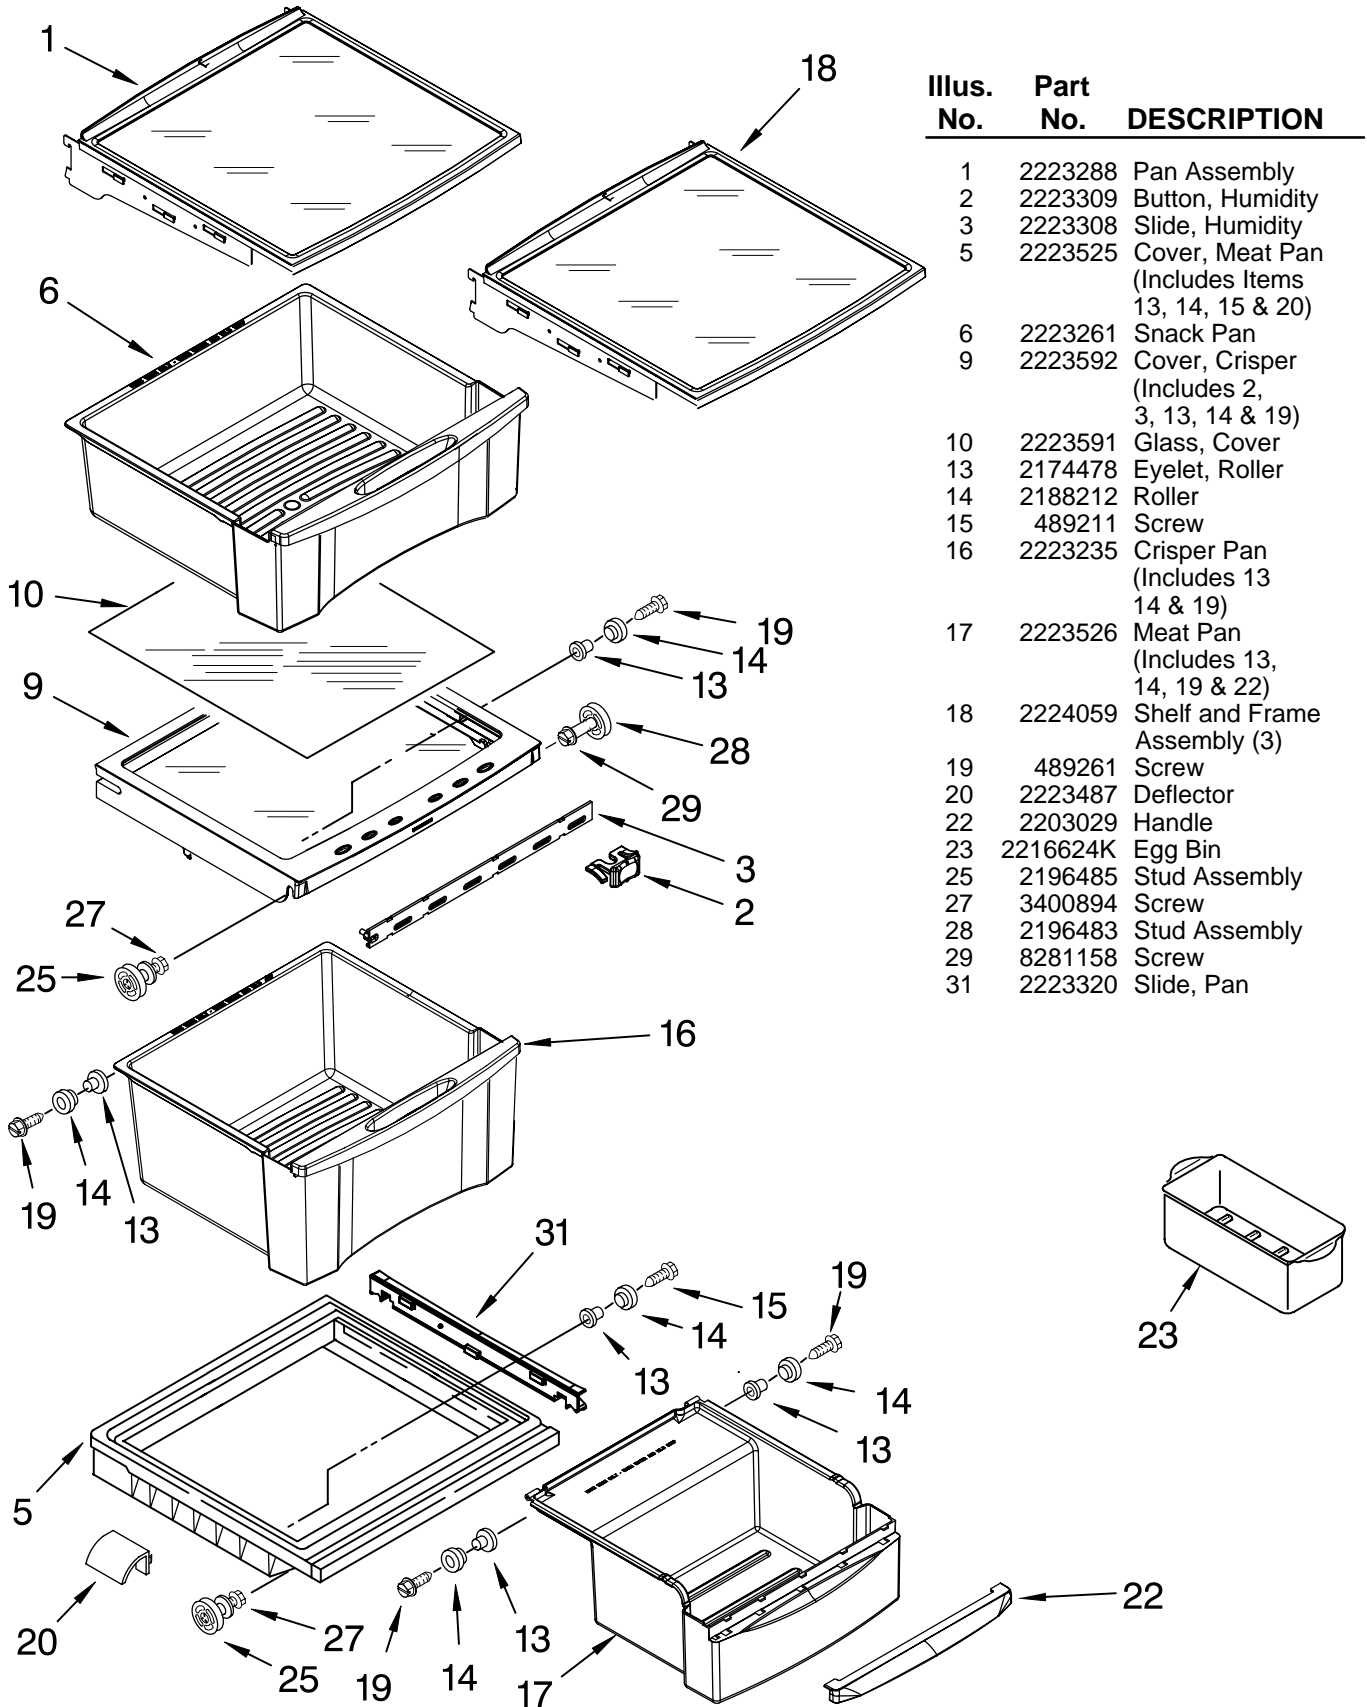

REFRIGERATOR SHELF PARTS

For Models: GC5SHEXNQ01, GC5SHEXNT01, GC5SHEXNB01, GC5SHEXNS01
(White) (Biscuit) (Black) (Stainless Steel)

Illus. No.	Part No.	DESCRIPTION
1	2223288	Pan Assembly
2	2223309	Button, Humidity
3	2223308	Slide, Humidity
5	2223525	Cover, Meat Pan (Includes Items 13, 14, 15 & 20)
6	2223261	Snack Pan
9	2223592	Cover, Crisper (Includes 2, 3, 13, 14 & 19)
10	2223591	Glass, Cover
13	2174478	Eyelet, Roller
14	2188212	Roller
15	489211	Screw
16	2223235	Crisper Pan (Includes 13, 14 & 19)
17	2223526	Meat Pan (Includes 13, 14, 19 & 22)
18	2224059	Shelf and Frame Assembly (3)
19	489261	Screw
20	2223487	Deflector
22	2203029	Handle
23	2216624K	Egg Bin
25	2196485	Stud Assembly
27	3400894	Screw
28	2196483	Stud Assembly
29	8281158	Screw
31	2223320	Slide, Pan

FOR ORDERING INFORMATION REFER TO PARTS PRICE LIST