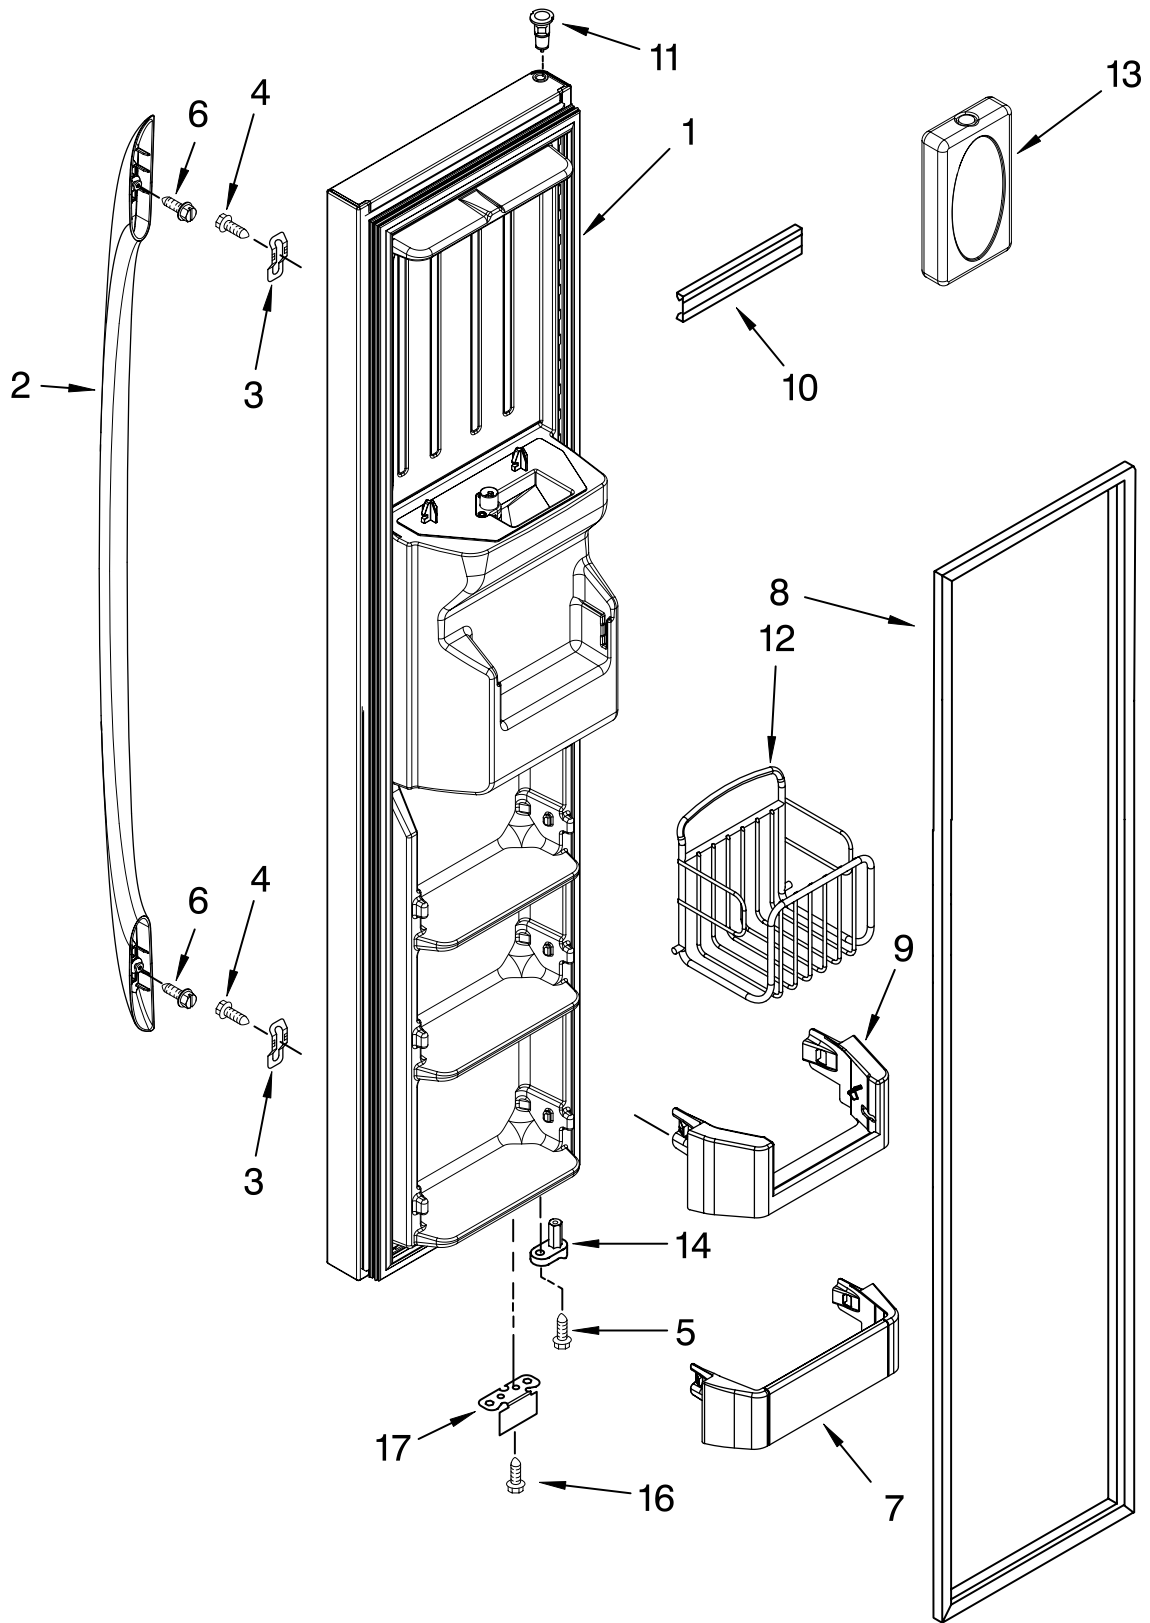

FREEZER DOOR PARTS

For Models: GC5SHEXNQ01, GC5SHEXNT01, GC5SHEXNB01, GC5SHEXNS01
(White) (Biscuit) (Black) (Stainless Steel)

FOR ORDERING INFORMATION REFER TO PARTS PRICE LIST

FREEZER DOOR PARTS

For Models: GC5SHEXNQ01, GC5SHEXNT01, GC5SHEXNB01, GC5SHEXNS01
(White) (Biscuit) (Black) (Stainless Steel)

Illus. No.	Part No.	DESCRIPTION
1		Freezer Door (Includes #8 And Dispenser Front Parts)
	2223424W	White
	2223424T	Biscuit
	2223424B	Black
	2224190SB	Stainless Steel
2		Handle (Includes #6)
	2313351W	White
	2313351T	Biscuit
	2313351B	Black
3	2255411	Clip, Mounting
4	489491	Screw
5	3400012	Screw
6	8533920	Screw
7	2171157K	Shelf Bin
8		Door Gasket, Magnetic
	2223325	Mist Beige
	2223910	Black
9	2223334	Trivet, Tilt-Out (2)
10	2219982	Trim, Door Shelf
11	2308091	Thimble, Top
12	2304309	Basket, Tilt-Out (2)
13	2255459K	Bottle,Ice Pack
14	2223752	Door Closer, Upper Cam
16	489420	Screw
17		Bracket, Door Stop
	2306940	Chrome
	2306940B	Black