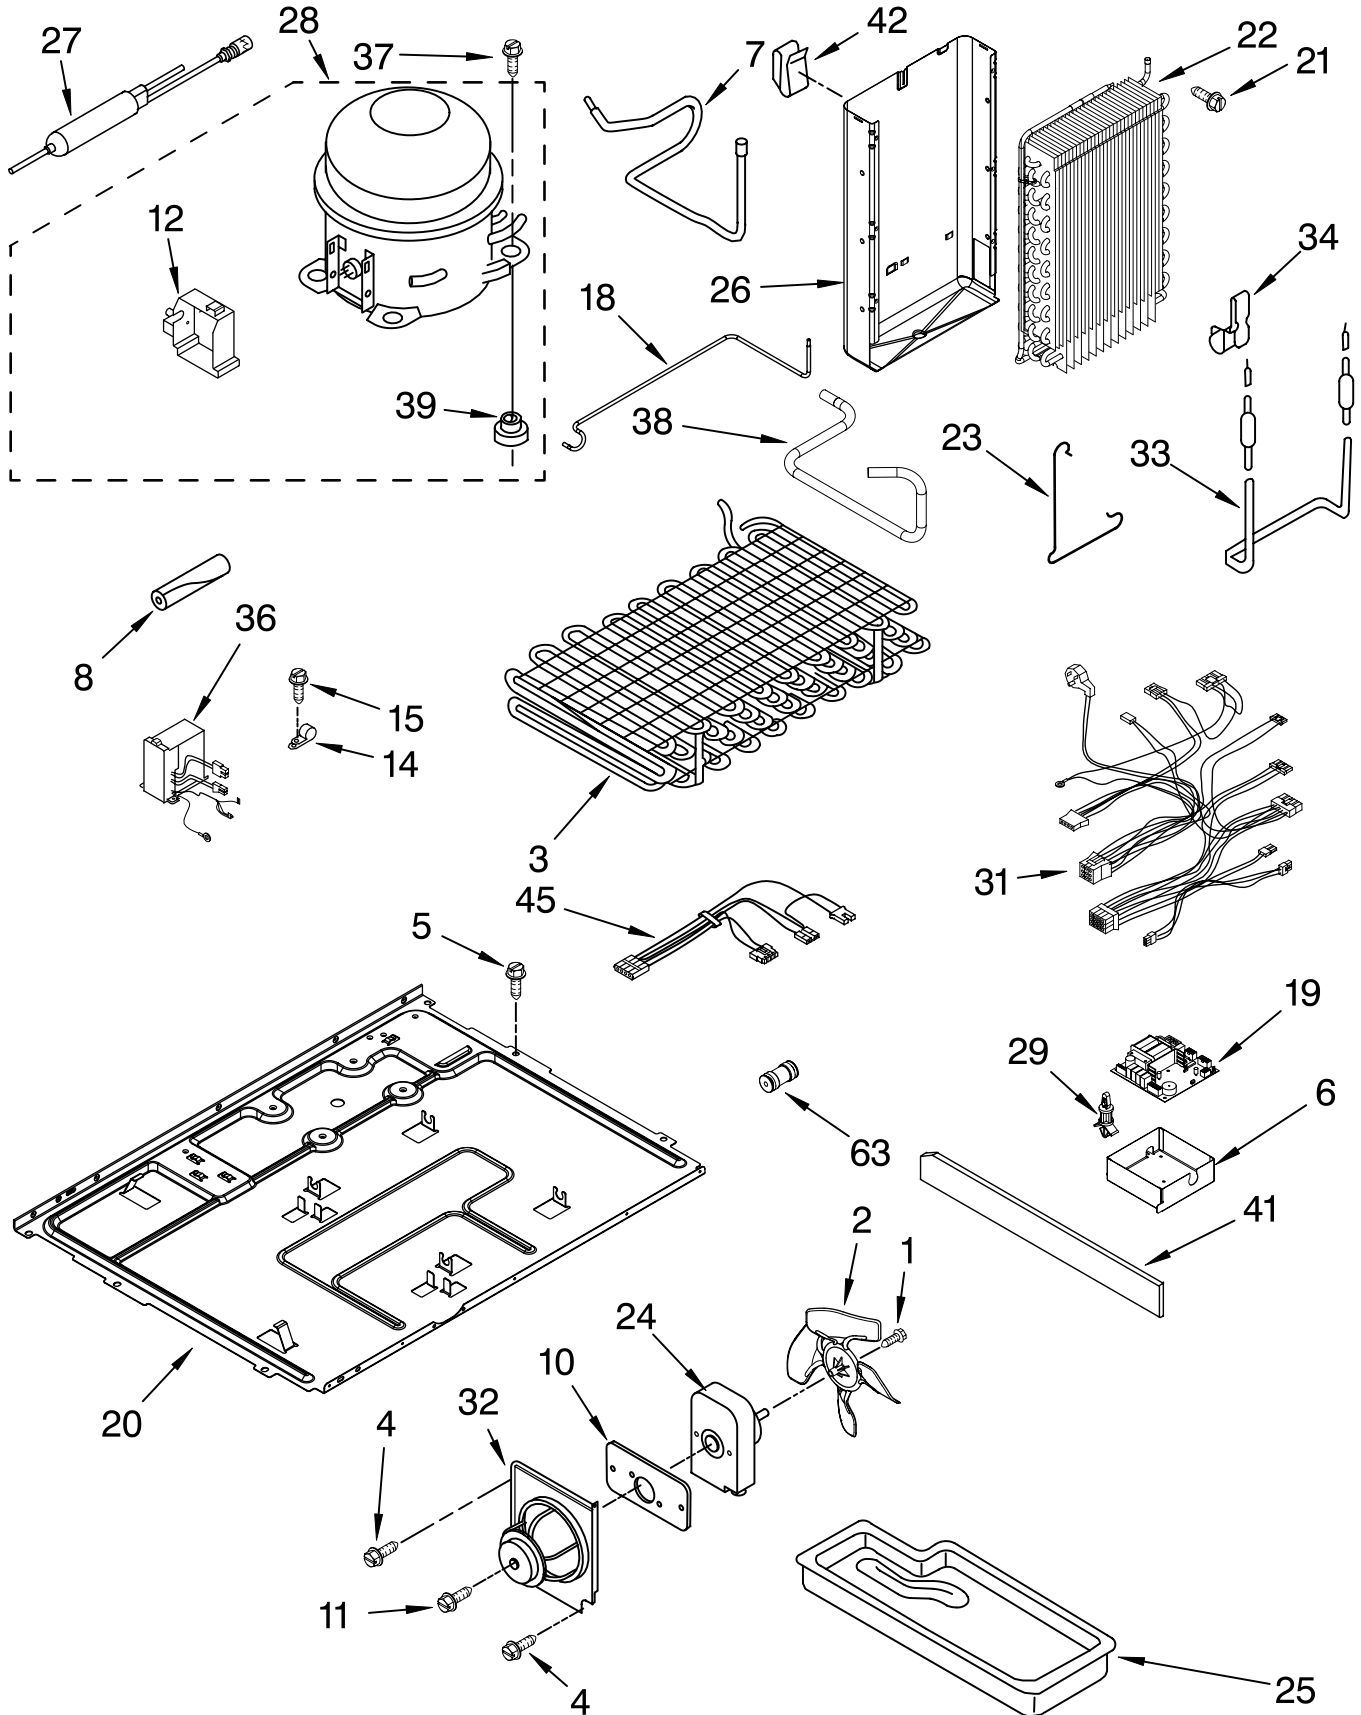

UNIT PARTS

For Models: GC5SHEXNQ01, GC5SHEXNT01, GC5SHEXNB01, GC5SHEXNS01
(White) (Biscuit) (Black) (Stainless Steel)

FOR ORDERING INFORMATION REFER TO PARTS PRICE LIST

UNIT PARTS

For Models: GC5SHEXNQ01, GC5SHEXNT01, GC5SHEXNB01, GC5SHEXNS01
(White) (Biscuit) (Black) (Stainless Steel)

Illus. No.	Part No.	DESCRIPTION
1	777070	Screw
2	2225834	Fan, Blade
3	2223315	Condenser Assembly
4	8281197	Screw
5	3400524	Screw (6)
6	2223703	Housing, Control Board
7	2223351	Tube Suction
8	2161302	Sleeve
10	2301979	Plate, Mounting
11	8281196	Screw
12	2215676	Cover, Terminal
14	2185788	Clamp, Cable
15	488649	Screw
18	2223353	Tube, Condenser to Heat Loop
19	2307028	Electronic Control
20	2306932	Baseplate
21	489478	Screw
22	2188823	Evaporator
23	2161324	Clamp
24	2188729	Fan, Motor
25	2223398	Tray, Evaporator
26	2224022	Heat Shield

Illus. No.	Part No.	DESCRIPTION
27	2199167	Drier
28	2223801	Compressor (Includes Items 12 & 39)
29	2223800	Spacer (5)
31	2187849	Harness, Main Control
32	2224024	Fan, Motor Bracket
33	2210737	Heater, Defrost
34	2304287	Clip
36	2306957	Inverter Box
37	489473	Screw
38	2223352	Tube, Discharge
39		Grommet (4) Production Service
41	2223394	Extension, Air Baffle
42	2155547	Clip, Heat Shield
45	2187737	Unit Harness
63	2209709	Connector, Water Tube

Illus. No.	Part No.	DESCRIPTION
Following Parts Not Illustrated and Optional Parts Not Included		
	978025	Valve, Access (1/4")
	978026	Valve, Access (5/16")
	978027	Valve, Access (3/8")
	978028	Valve, Access (1/2")
	978029	Valve, Access (5/8")
	978030	Valve, Access (3/4")
	876764	Valve, Access (3/16")

REFRIGERANT CHARGE

6.00 oz.
(R-134A)