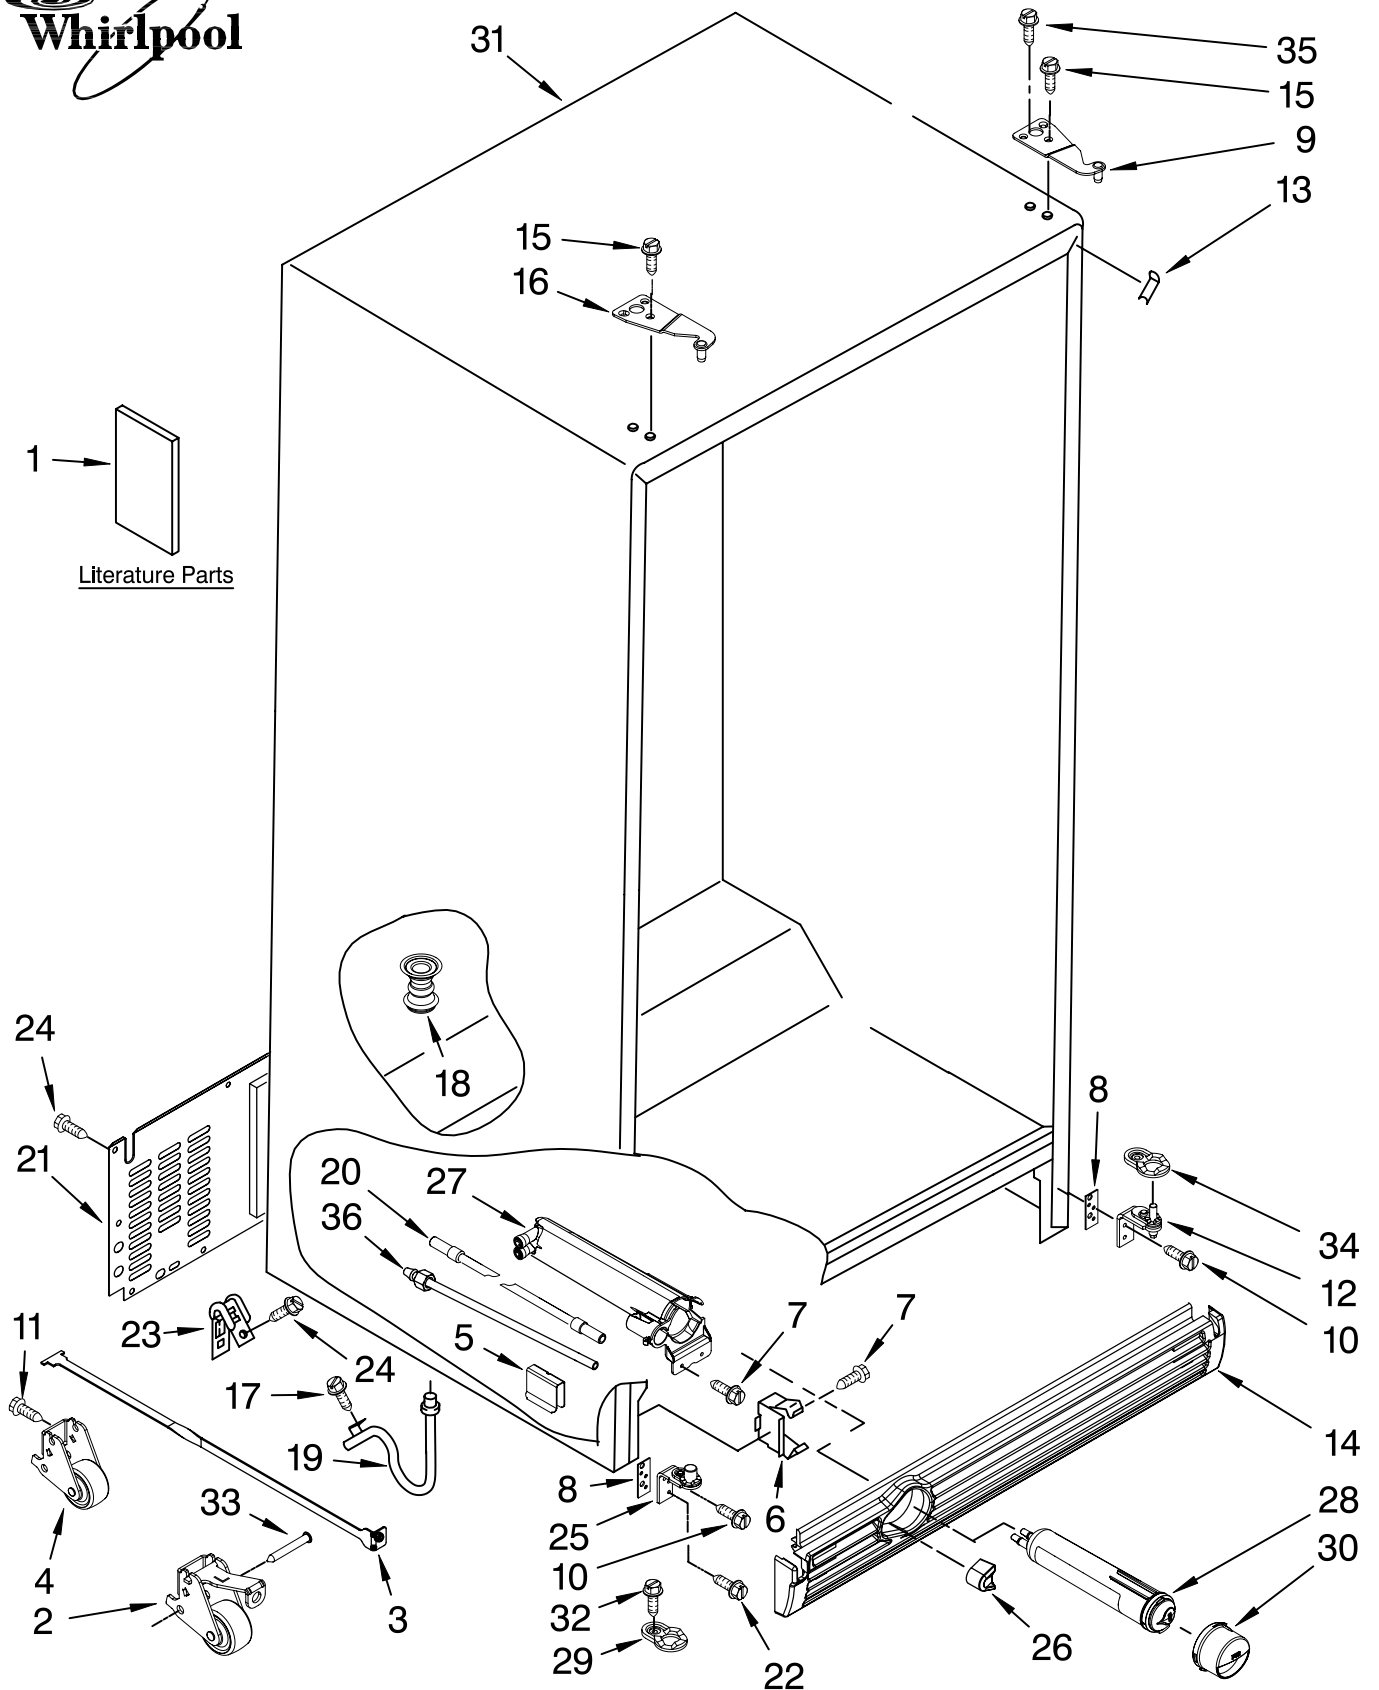

CABINET PARTS

REFRIGERATOR

For Models: GC5NHAXVQ00, GC5NHAXVB00, GC5NHAXVS00, GC5NHAXVY00
(White) (Black) (Stainless) (Monochromatic Stainless)

FOR ORDERING INFORMATION REFER TO PARTS PRICE LIST

CABINET PARTS

For Models: GC5NHAXVQ00, GC5NHAXVB00, GC5NHAXVS00, GC5NHAXVY00
(White) (Black) (Stainless) (Monochromatic Stainless)

Illus. No.	Part No.	DESCRIPTION	Illus. No.	Part No.	DESCRIPTION	Illus. No.	Part No.	DESCRIPTION
1		Literature Parts	13		Filler, Wrapper	26		Button, Water
	W10152830	Service and Wiring Sheet		2223893W	White			Filter
	2318582	Use & Care Guide		2223893B	Black		2260503W	White
	W10194143	Energy Guide		2223893AP	Apollo Gray		2260503B	Black
	2220407	Modular Ice maker Service Sheet	14		Grille		2260503MG	Midnight Grey
	2318510	Installation Instructions		W10194047	White	27	2260526	Housing, Water Filter
2		Front Roller Asm		W10194057	Black	28	4396841	Water Filter
	2306950	Left Side		W10194061	Midnight Grey	29	2307051	Door Closer, FC
	2306951	Right Side	15	3400108	Screw	30		Cap, Water Filter
3	2223263	Strap, Roller	16		Hinge, Top FC			Filter
4	2306949	Roller, Rear (2)		2307007W	White		2260502W	White
5	2223388	Clip, Retainer (4)		2307007B	Black		2260502B	Black
6	2155013	Clip, Grille		2307007AP	Apollo Gray		2260518MG	Midnight Grey
7	489478	Screw	17	489464	Screw	31		Cabinet (Not A Serviceable Part)
8	2223545	Shim	18	2304888	Drain Fitting			
9		Hinge Top, RC	19	2254566	Tube, Extension	32	489483	Screw
	2307008W	White	20	2319868	Tube, Filter Inlet	33	2223387	Pin, Roller (4)
	2307008B	Black	21	2223409	Cover, Unit	34	2307049	Door Closer, RC
	2307008AP	Apollo Gray	22	489483	Screw	35	3400858	Screw
10	3400113	Screw	23	549193	Clamp, Service Cord	36	2224020	Tube, Filter Outlet
11	3400243	Screw	24	489084	Screw			
12	2307179	Hinge Assembly, Bottom-RC (Includes #34)	25	2307152	Hinge Assembly, Bottom-FC (Includes 29 & 32)