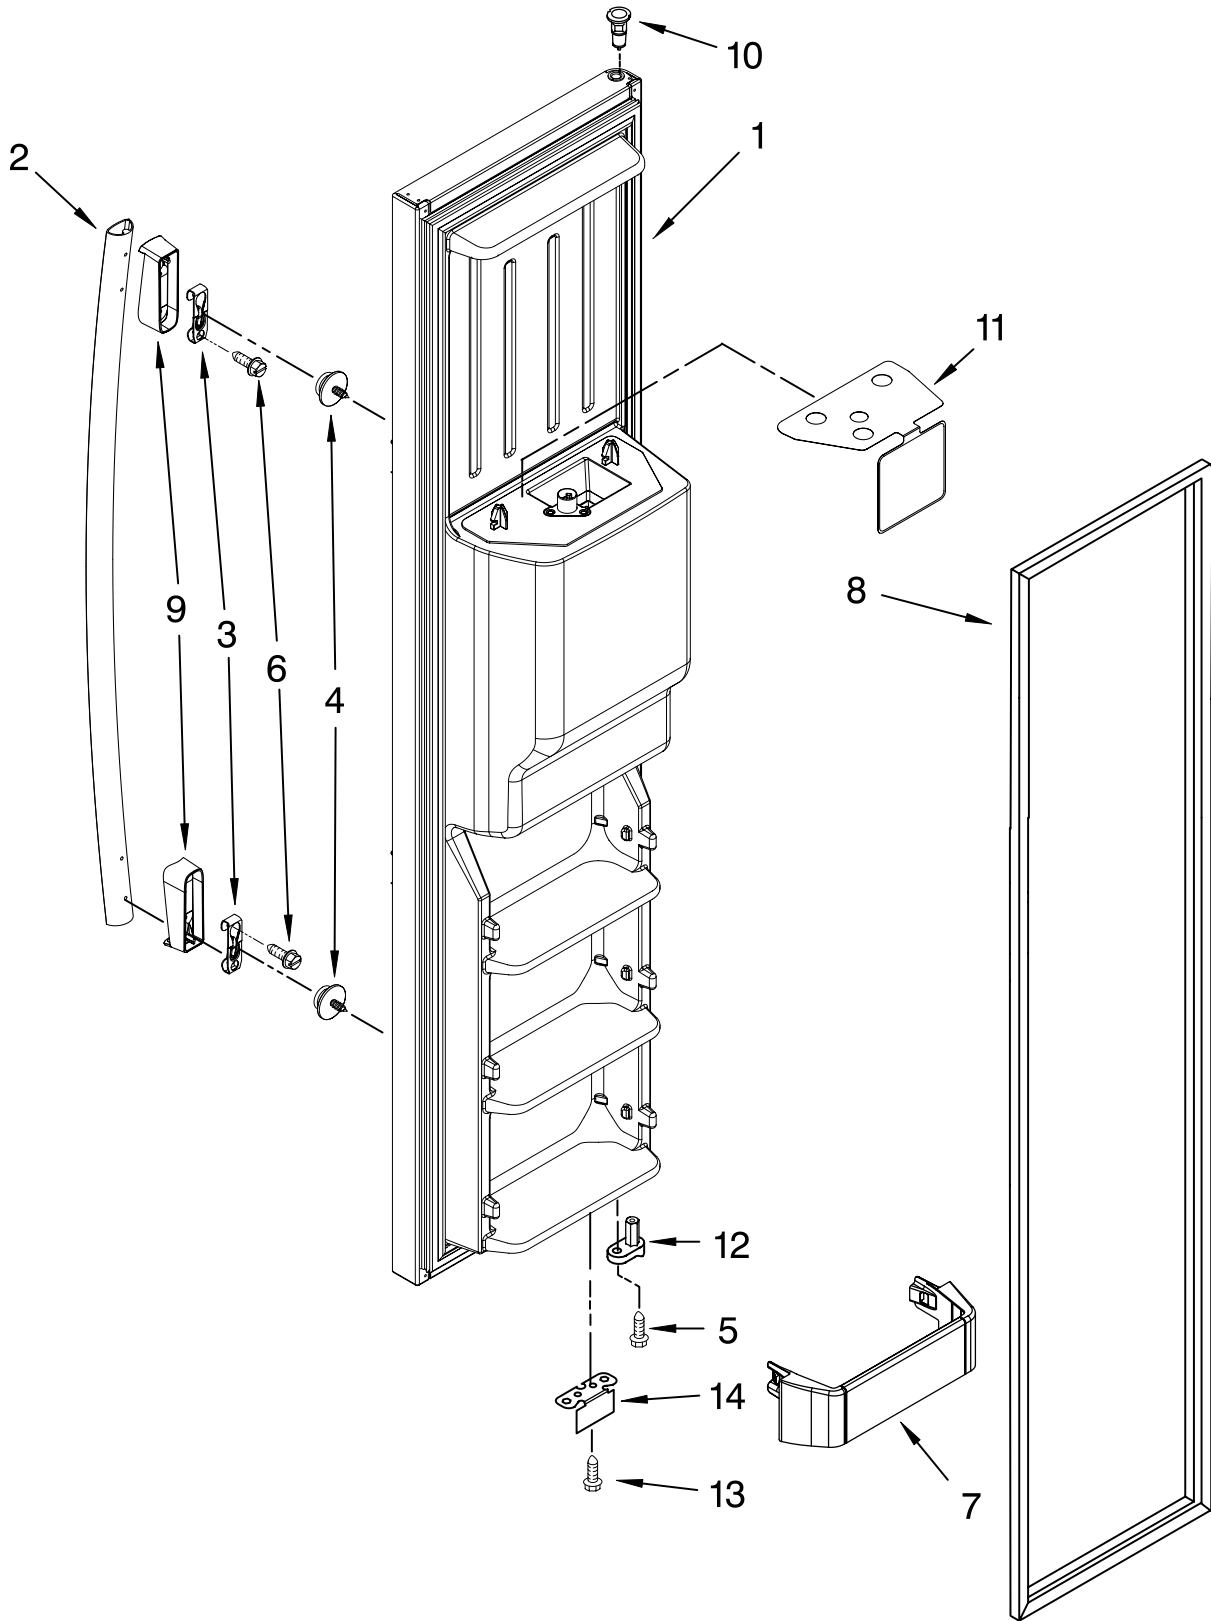

REFRIGERATOR DOOR PARTS

For Models: GC5NHAXVQ00, GC5NHAXVB00, GC5NHAXVS00, GC5NHAXVY00
(White) (Black) (Stainless) (Monochromatic Stainless)

Illus. No.	Part No.	DESCRIPTION
1		Refrigerator Door (Includes #7)
	W10168424	White
	W10168425	Black
	W10172101	Stainless
	W10168426	Monochromatic Stainless
2	2203087K	Trim, Shelf
3	2255421	Dairy Door
4		Handle, Endcap
	W10127813	White
	W10127814	Black
	W10152864	Stainless
5	W10129563	Screw, Mounting
6	2255411	Clip, Mounting
7		Door Gasket, Magnetic
	2223326	Mist Beige
	2223909	Black
	2326341	Apollo Grey
8		Handle, Extr
	W10127808	White
	W10127809	Black
	W10127811	Stainless
9	W10155511	Screw
10	2223879	Dairy Compartment
11	2223464K	Mat (3)
12	2307048	Door Closer, Upper Cam
13	2308091	Thimble, Top
14	489420	Screw
15		Bracket, Door Stop
	2306940	Chrome
	2306940B	Black
16	2223239K	Door Bin (2)
17	3400012	Screw
18	2224173	Door Bin, Shallow
19	2156006K	Plug, Trim
20	2220214	Nameplate

FOR ORDERING INFORMATION REFER TO PARTS PRICE LIST

FREEZER DOOR PARTS

For Models: GC5NHAXVQ00, GC5NHAXVB00, GC5NHAXVS00, GC5NHAXVY00
(White) (Black) (Stainless) (Monochromatic Stainless)

FOR ORDERING INFORMATION REFER TO PARTS PRICE LIST