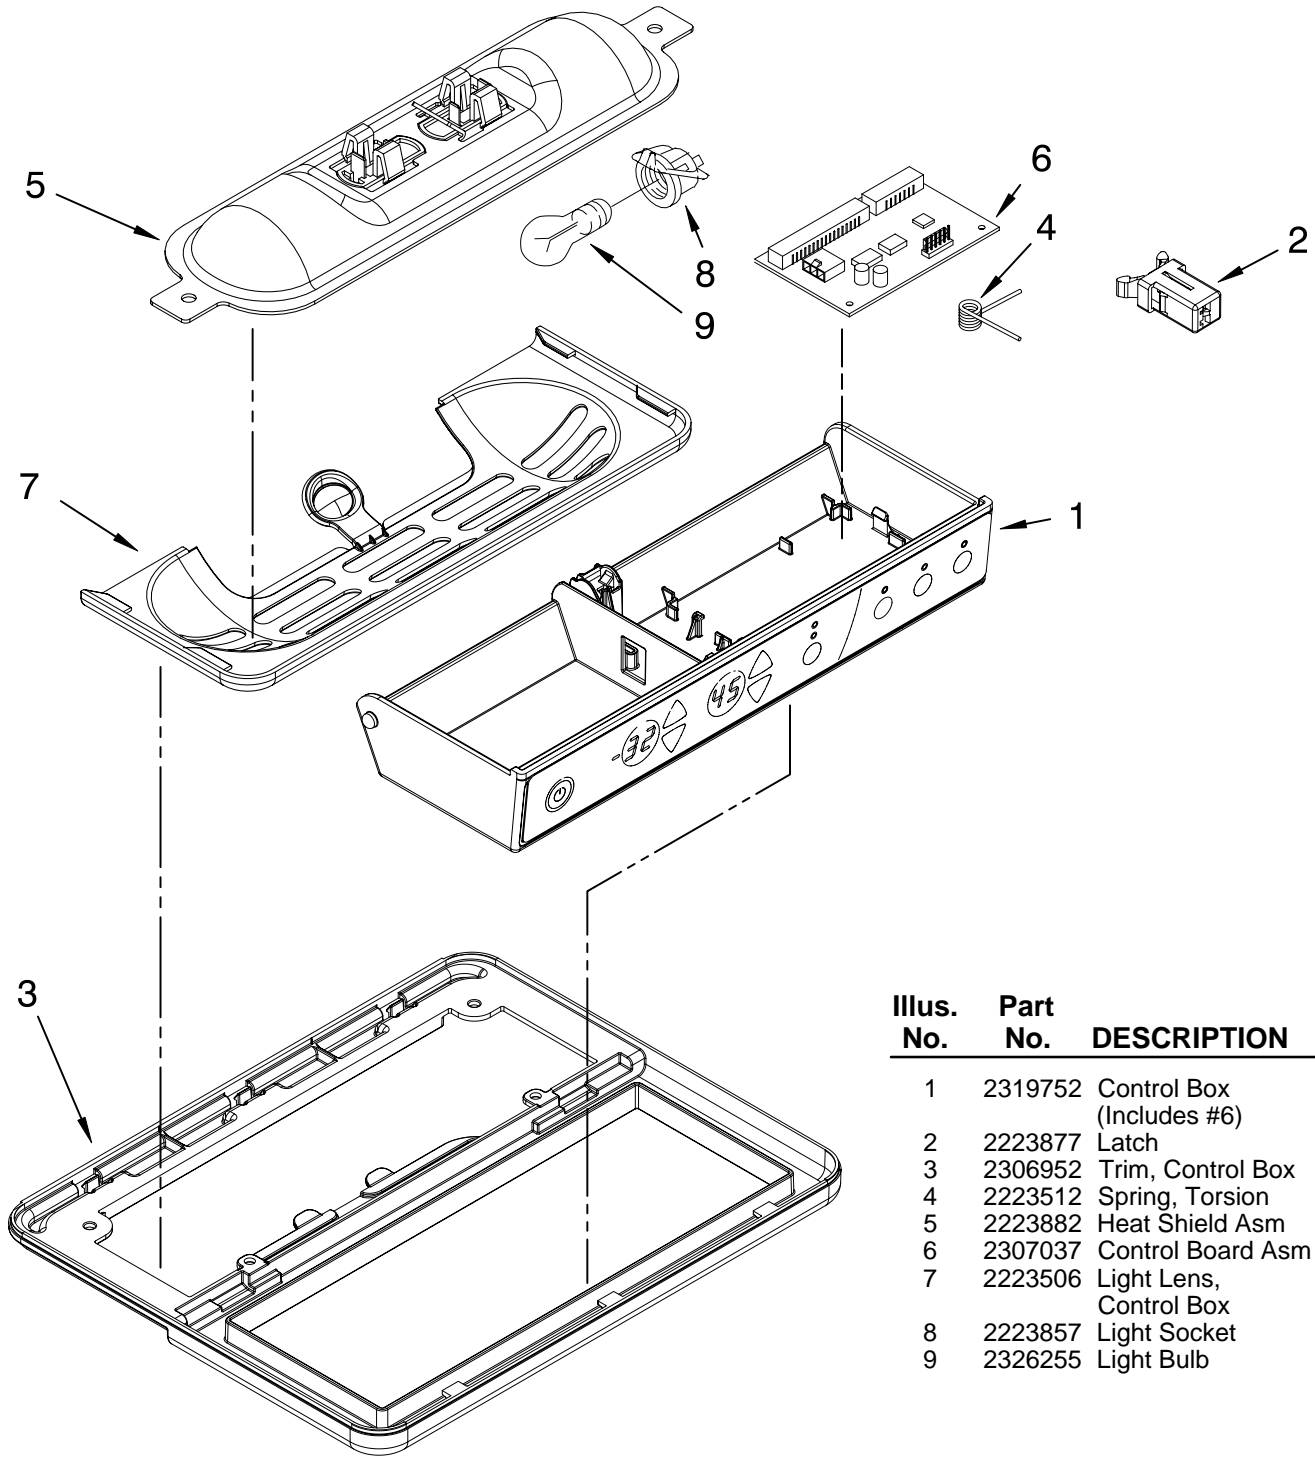

CONTROL PARTS

For Models: GC5NHAXVQ00, GC5NHAXVB00, GC5NHAXVS00, GC5NHAXVY00
(White) (Black) (Stainless) (Monochromatic Stainless)

Illus. No.	Part No.	DESCRIPTION
1	2319752	Control Box (Includes #6)
2	2223877	Latch
3	2306952	Trim, Control Box
4	2223512	Spring, Torsion
5	2223882	Heat Shield Asm
6	2307037	Control Board Asm
7	2223506	Light Lens, Control Box
8	2223857	Light Socket
9	2326255	Light Bulb

FOR ORDERING INFORMATION REFER TO PARTS PRICE LIST