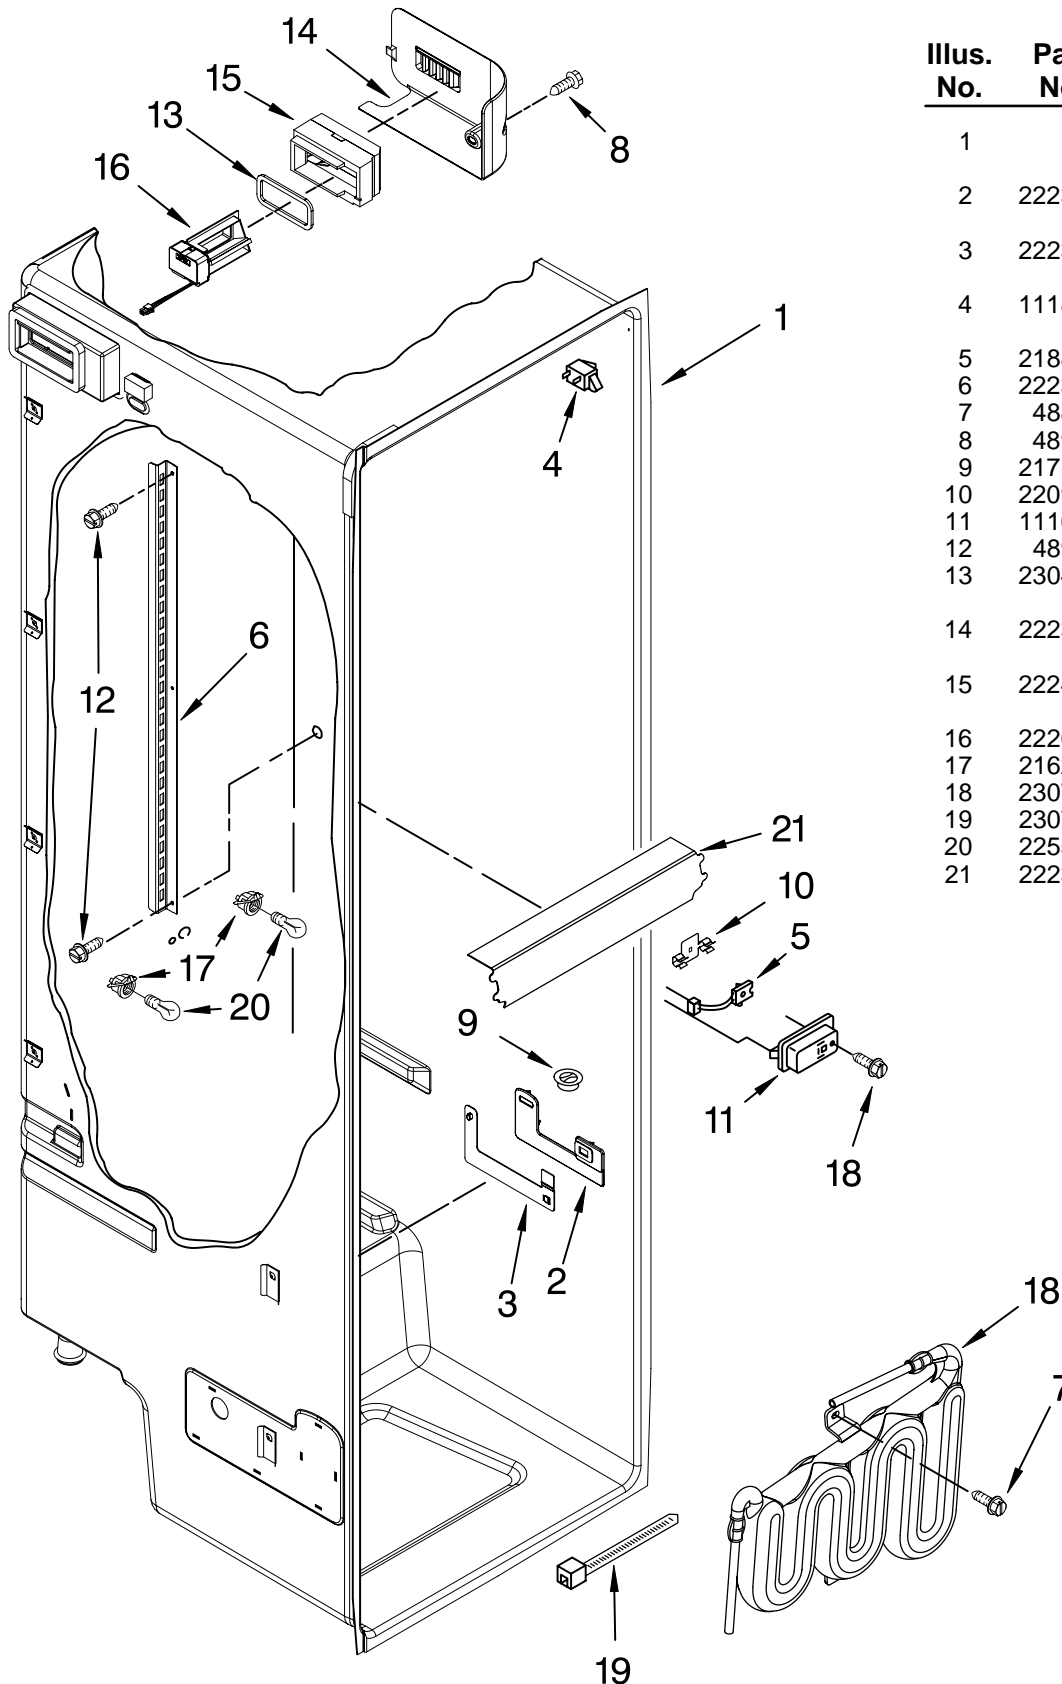

REFRIGERATOR LINER PARTS

For Models: GC5NHAXVQ00, GC5NHAXVB00, GC5NHAXVS00, GC5NHAXVY00
(White) (Black) (Stainless) (Monochromatic Stainless)

Illus. No.	Part No.	DESCRIPTION
1		Liner (Not A Serviceable Part)
2	2223524	Escutcheon, Meat Pan Control
3	2223339	Slide Meat Pan Control
4	1118894	Switch, Rocker Arm
5	2188820	Thermistor
6	2223456	Ladder, Shelf (2)
7	488280	Screw
8	489084	Screw
9	2171846	Release Valve
10	2209204	Clip, Thermistor
11	1116793	Cover, Thermistor
12	489478	Screw
13	2304597	Gasket, Air Baffle
14	2223403	Cover, Air Baffle
15	2224076	Air Diffuser Assembly
16	2220377	Air Baffle
17	2162085	Socket
18	2307107	Reservoir
19	2307062	Strap
20	2255743	Light Bulb
21	2223663	Light Lens

FOR ORDERING INFORMATION REFER TO PARTS PRICE LIST