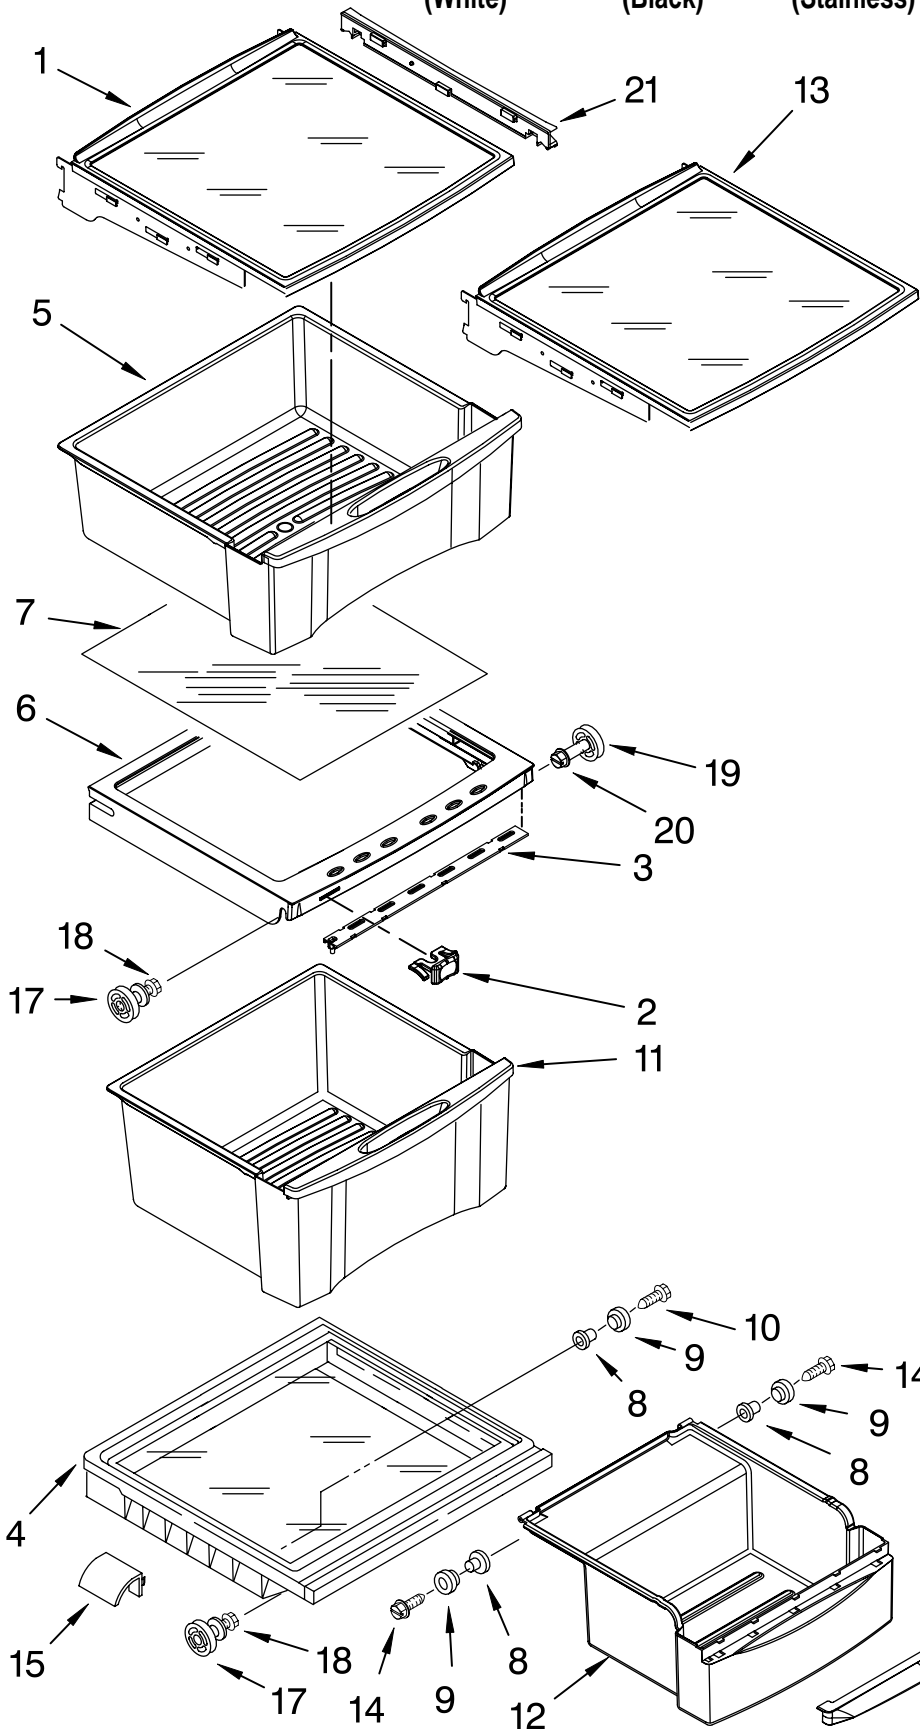

REFRIGERATOR SHELF PARTS

For Models: GC5NHAXVQ00, GC5NHAXVB00, GC5NHAXVS00, GC5NHAXVY00
(White) (Black) (Stainless) (Monochromatic Stainless)

Illus. No.	Part No.	DESCRIPTION
1	2223288	Shelf Assembly
2	2223309	Button, Humidity
3	2223308	Slide, Humidity
4	2203027	Cover, Meat Pan (Includes Items 8, 9, 10 & 15)
5	2223261	Snack Pan
6	2223307	Cover, Crisper (Includes 2 & 3)
7	2223591	Glass, Cover
8	2174478	Eyelet, Roller
9	2188212	Roller
10	489211	Screw
11	2223235	Crisper Pan (Includes 8, 9 & 10)
12	2223526	Meat Pan (Includes 8, 9, 14 & 16)
13	2224059	Shelf and Frame Assembly (3)
14	489261	Screw
15	2223487	Deflector
16	2203029	Handle
17	2196485	Stud Assembly
18	3400894	Screw
19	2196483	Stud Assembly
20	8281158	Screw
21	2223320	Slide, Pan

FOR ORDERING INFORMATION REFER TO PARTS PRICE LIST