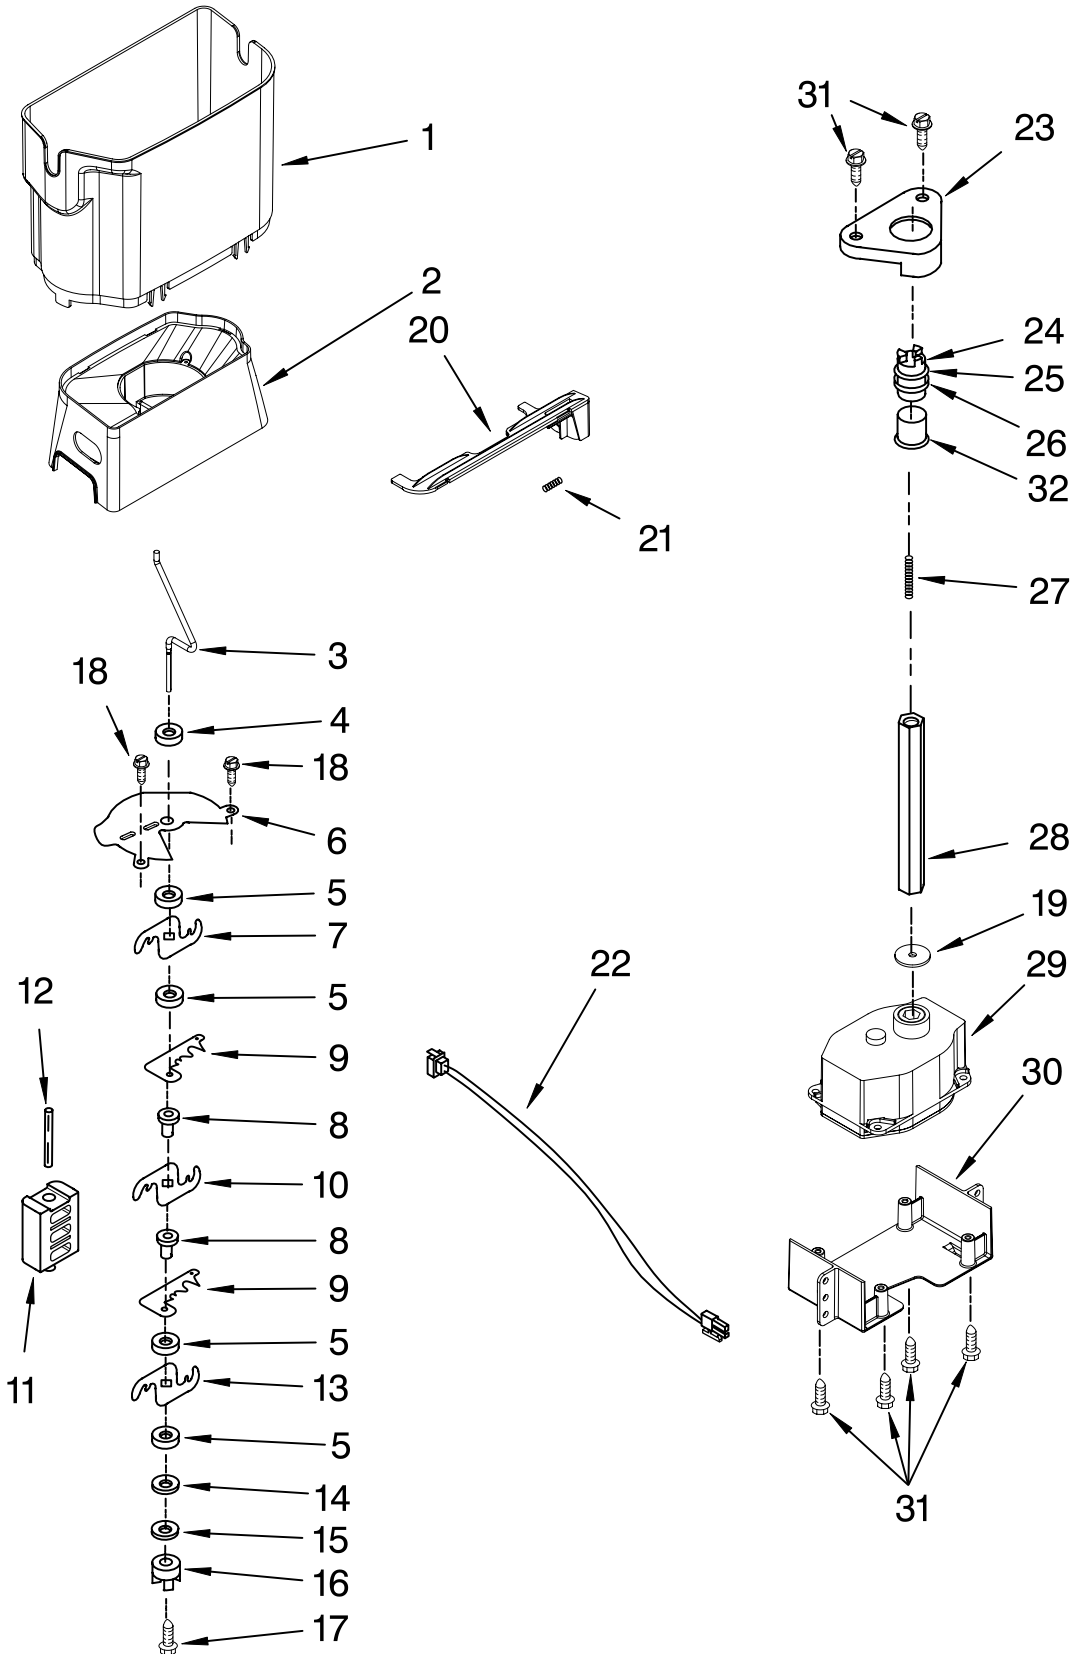

MOTOR AND ICE CONTAINER PARTS

For Models: GC5NHAXVQ00, GC5NHAXVB00, GC5NHAXVS00, GC5NHAXVY00
(White) (Black) (Stainless) (Monochromatic Stainless)

FOR ORDERING INFORMATION REFER TO PARTS PRICE LIST

MOTOR AND ICE CONTAINER PARTS

For Models: GC5NHAXVQ00, GC5NHAXVB00, GC5NHAXVS00, GC5NHAXVY00
(White) (Black) (Stainless) (Monochromatic Stainless)

Illus. No.	Part No.	DESCRIPTION
1	2305416	Ice Bin
2	2305206	Crusher Bin
3	2320327	Auger
4	2258220	Washer
5	1119007	Spacer, Flat (4)
6	2305244	Cover, Crusher
7	2257024	Blade, Rotary
8	1119005	Spacer, Step (2)
9	2257020	Blade, Fixed
10	2257023	Blade, Rotary
11	2198602	Block, Blade
12	489229	Roll Pin
13	2257022	Blade, Rotary
14	489235	Washer, Plain
15	2198661	Washer, Coupling
16	2220457	Coupling
17	8281164	Screw
18	3400065	Screw
19	2305382	Rubber Boot
20	W10139177	Latch, Bin
21	2198608	Spring, Latch
22	2187813	Wire Assembly, IDI Motor
23	2212369	Holder
24	2220458	Coupling, Bottom
25	2198628	Seal
26	2212370	Washer
27	2198607	Spring
28	2305243	Drive Shaft
29	2252130	Dispenser, Motor
30	2305208	Bracket, Motor
31	8281163	Screw
32	2212365	Sleeve, Coupling
100	2320330	Ice Container (Complete)