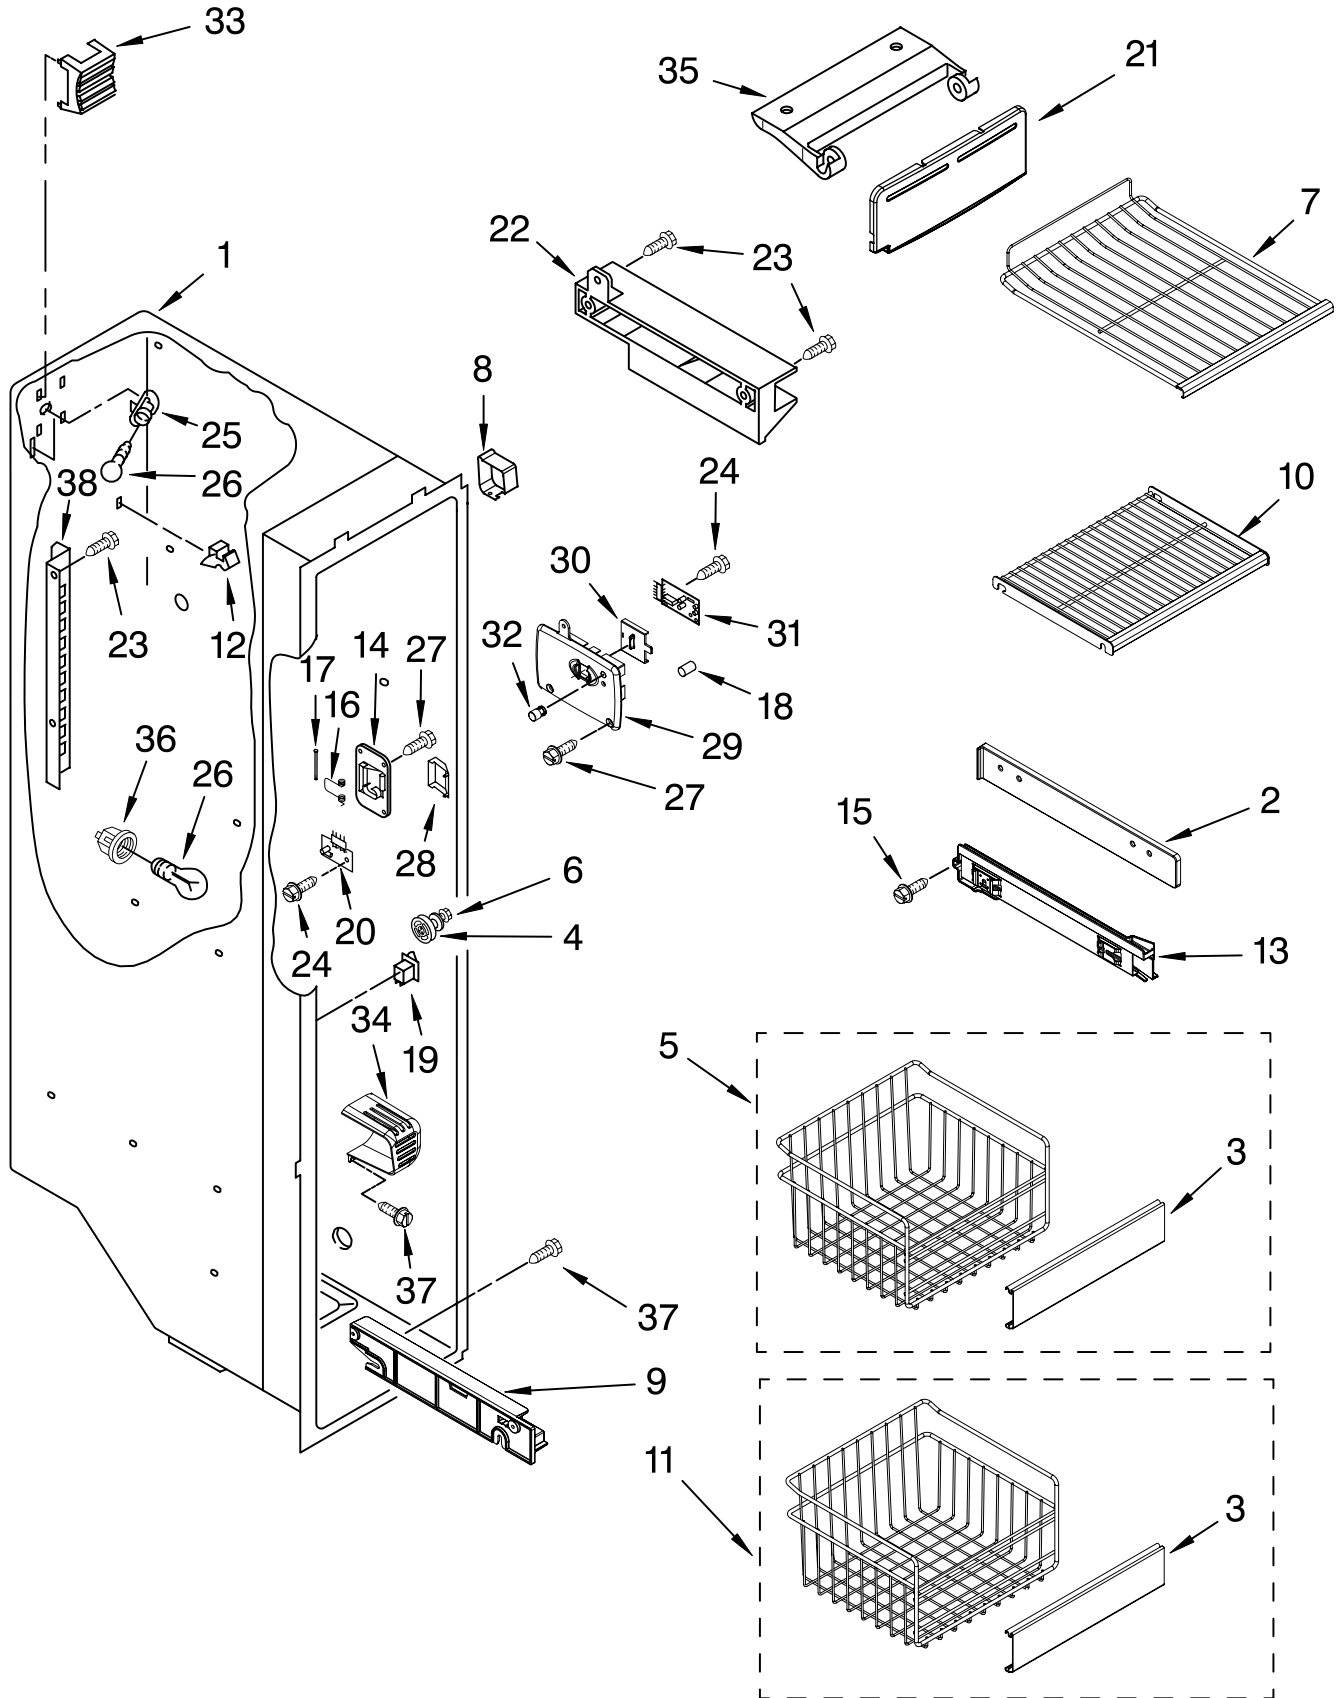

FREEZER LINER PARTS

For Models: GC5NHAXVQ00, GC5NHAXVB00, GC5NHAXVS00, GC5NHAXVY00
(White) (Black) (Stainless) (Monochromatic Stainless)

FOR ORDERING INFORMATION REFER TO PARTS PRICE LIST

FREEZER LINER PARTS

For Models: GC5NHAXVQ00, GC5NHAXVB00, GC5NHAXVS00, GC5NHAXVY00

(White)   (Black)   (Stainless) (Monochromatic Stainless)

Illus. No.	Part No.	DESCRIPTION	Illus. No.	Part No.	DESCRIPTION	Illus. No.	Part No.	DESCRIPTION
1		Liner (Not A Serviceable Part)	13		Glide Assembly, Basket (2)	28	2198633	Flipper
2	2223777	Spacer, Slide (2)		2301544	Right Side	29	W10173569	Cover, Receiver
3	2223782	Front, Basket		2301545	Left Side	30	2315398	Slide, Ice Maker Shut Off
4	2196483	Stud Assembly	14	2259487	Cover, Emitter	31	2255114	P.C. Board, Receiver
5	2223690	Basket, Deep (2) (Includes #3)	15	8534064	Screw	32	2198643	Lens
6	8281158	Screw	16	2198635	Spring	33	2198589	Light Shield
7	2223500	Shelf Assembly, Cantilever (2)	17	2198634	Pin	34	2212340	Light Lens
8	2303378	Shield, Wiring	18	2198665	Tube, P.C. Board	35	2198641	Bracket, Ice Maker Cover
9		Shelf Track	19	1115373	Switch, Rocker Arm	36	2155597	Socket, Light
	2223787	Right Side	20	2220398	P.C. Board Emitter	37	3400893	Screw
	2223788	Left Side	21	W10185438	Cover, Ice Maker	38		Ladder
10	2254615	Shelf, Fixed	22		Slide, Ice Maker Mounting		2223414	Left Side
11	2223692	Basket, Lower (Includes #3)		2212321	Right Side		2223415	Right Side
12	842534	Clip, Air Duct (2)		2306900	Left Side			
			23	489478	Screw			
			24	489214	Screw			
			25	2162085	Light Socket			
			26	2255743	Light Bulb			
			27	8281185	Screw