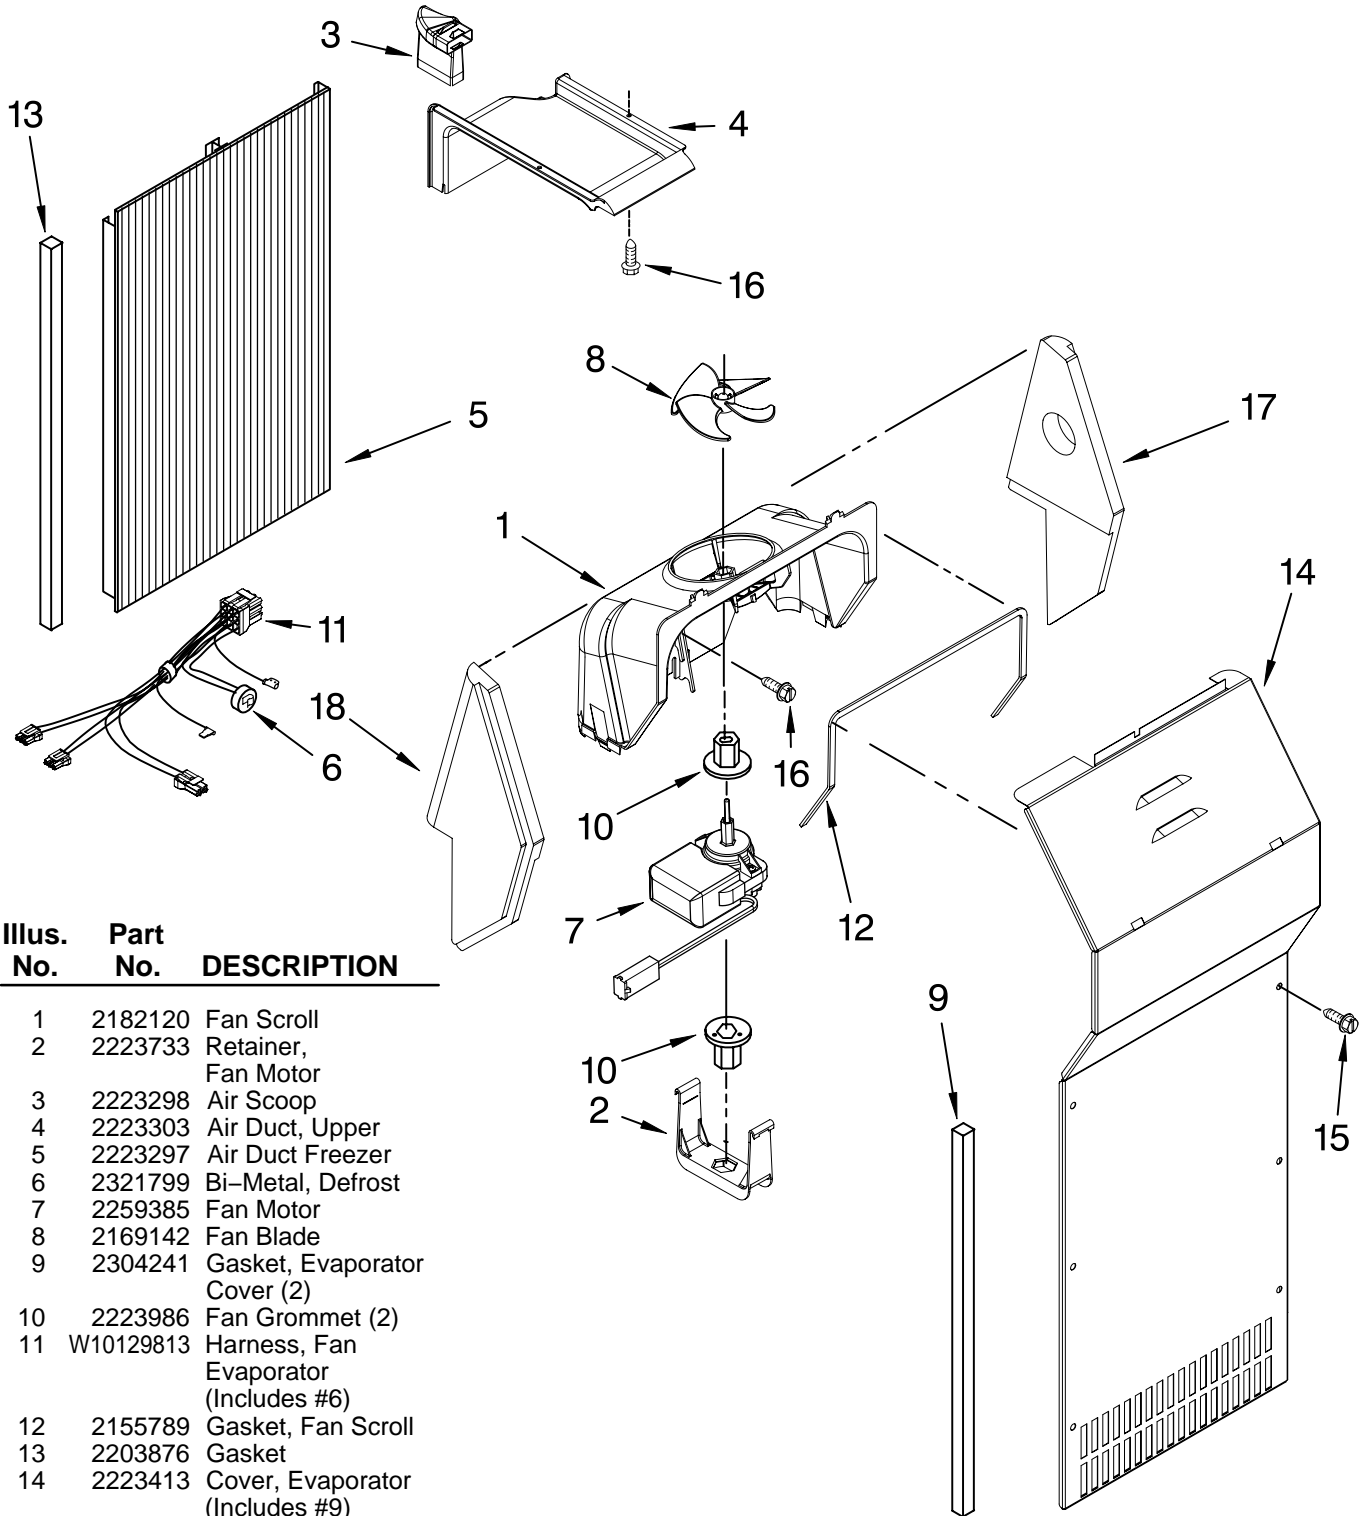

AIR FLOW PARTS

For Models: GC5NHAXVQ00, GC5NHAXVB00, GC5NHAXVS00, GC5NHAXVY00
(White) (Black) (Stainless) (Monochromatic Stainless)

Illus. No.	Part No.	DESCRIPTION
1	2182120	Fan Scroll
2	2223733	Retainer, Fan Motor
3	2223298	Air Scoop
4	2223303	Air Duct, Upper
5	2223297	Air Duct Freezer
6	2321799	Bi-Metal, Defrost
7	2259385	Fan Motor
8	2169142	Fan Blade
9	2304241	Gasket, Evaporator Cover (2)
10	2223986	Fan Grommet (2)
11	W10129813	Harness, Fan Evaporator (Includes #6)
12	2155789	Gasket, Fan Scroll
13	2203876	Gasket
14	2223413	Cover, Evaporator (Includes #9)
15	8281159	Screw
16	489478	Screw
17	2223395	Support, R.S
18	2203596	Support, L.S

FOR ORDERING INFORMATION REFER TO PARTS PRICE LIST