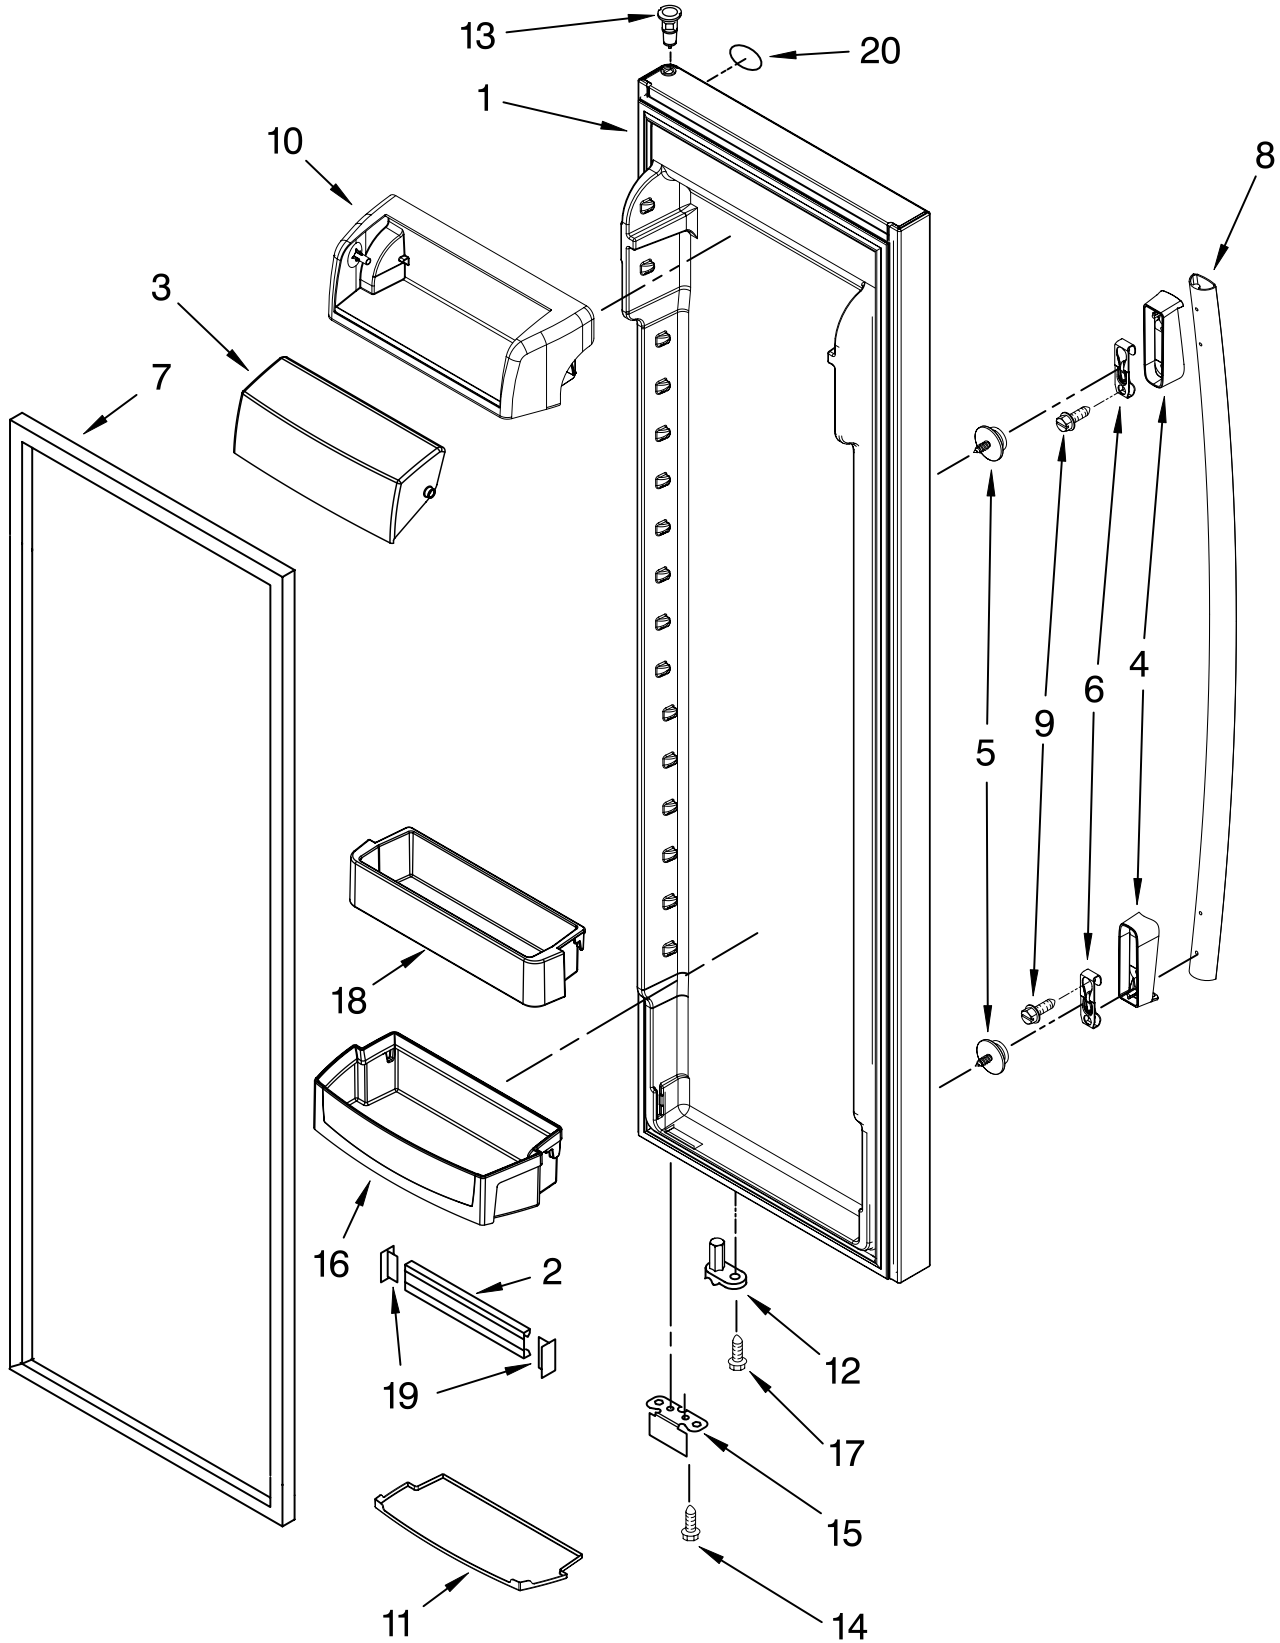

REFRIGERATOR DOOR PARTS

For Models: GC5NHAXVQ00, GC5NHAXVB00, GC5NHAXVS00, GC5NHAXVY00
(White) (Black) (Stainless) (Monochromatic Stainless)

FOR ORDERING INFORMATION REFER TO PARTS PRICE LIST

REFRIGERATOR DOOR PARTS

For Models: GC5NHAXVQ00, GC5NHAXVB00, GC5NHAXVS00, GC5NHAXVY00
(White) (Black) (Stainless) (Monochromatic Stainless)

Illus. No.	Part No.	DESCRIPTION
1		Refrigerator Door (Includes #7)
	W10168424	White
	W10168425	Black
	W10172101	Stainless
	W10168426	Monochromatic Stainless
2	2203087K	Trim, Shelf
3	2255421	Dairy Door
4		Handle, Endcap
	W10127813	White
	W10127814	Black
	W10152864	Stainless
5	W10129563	Screw, Mounting
6	2255411	Clip, Mounting
7		Door Gasket, Magnetic
	2223326	Mist Beige
	2223909	Black
	2326341	Apollo Grey
8		Handle, Extr
	W10127808	White
	W10127809	Black
	W10127811	Stainless
9	W10155511	Screw
10	2223879	Dairy Compartment
11	2223464K	Mat (3)
12	2307048	Door Closer, Upper Cam
13	2308091	Thimble, Top
14	489420	Screw
15		Bracket, Door Stop
	2306940	Chrome
	2306940B	Black
16	2223239K	Door Bin (2)
17	3400012	Screw
18	2224173	Door Bin, Shallow
19	2156006K	Plug, Trim
20	2220214	Nameplate

FOR ORDERING INFORMATION REFER TO PARTS PRICE LIST