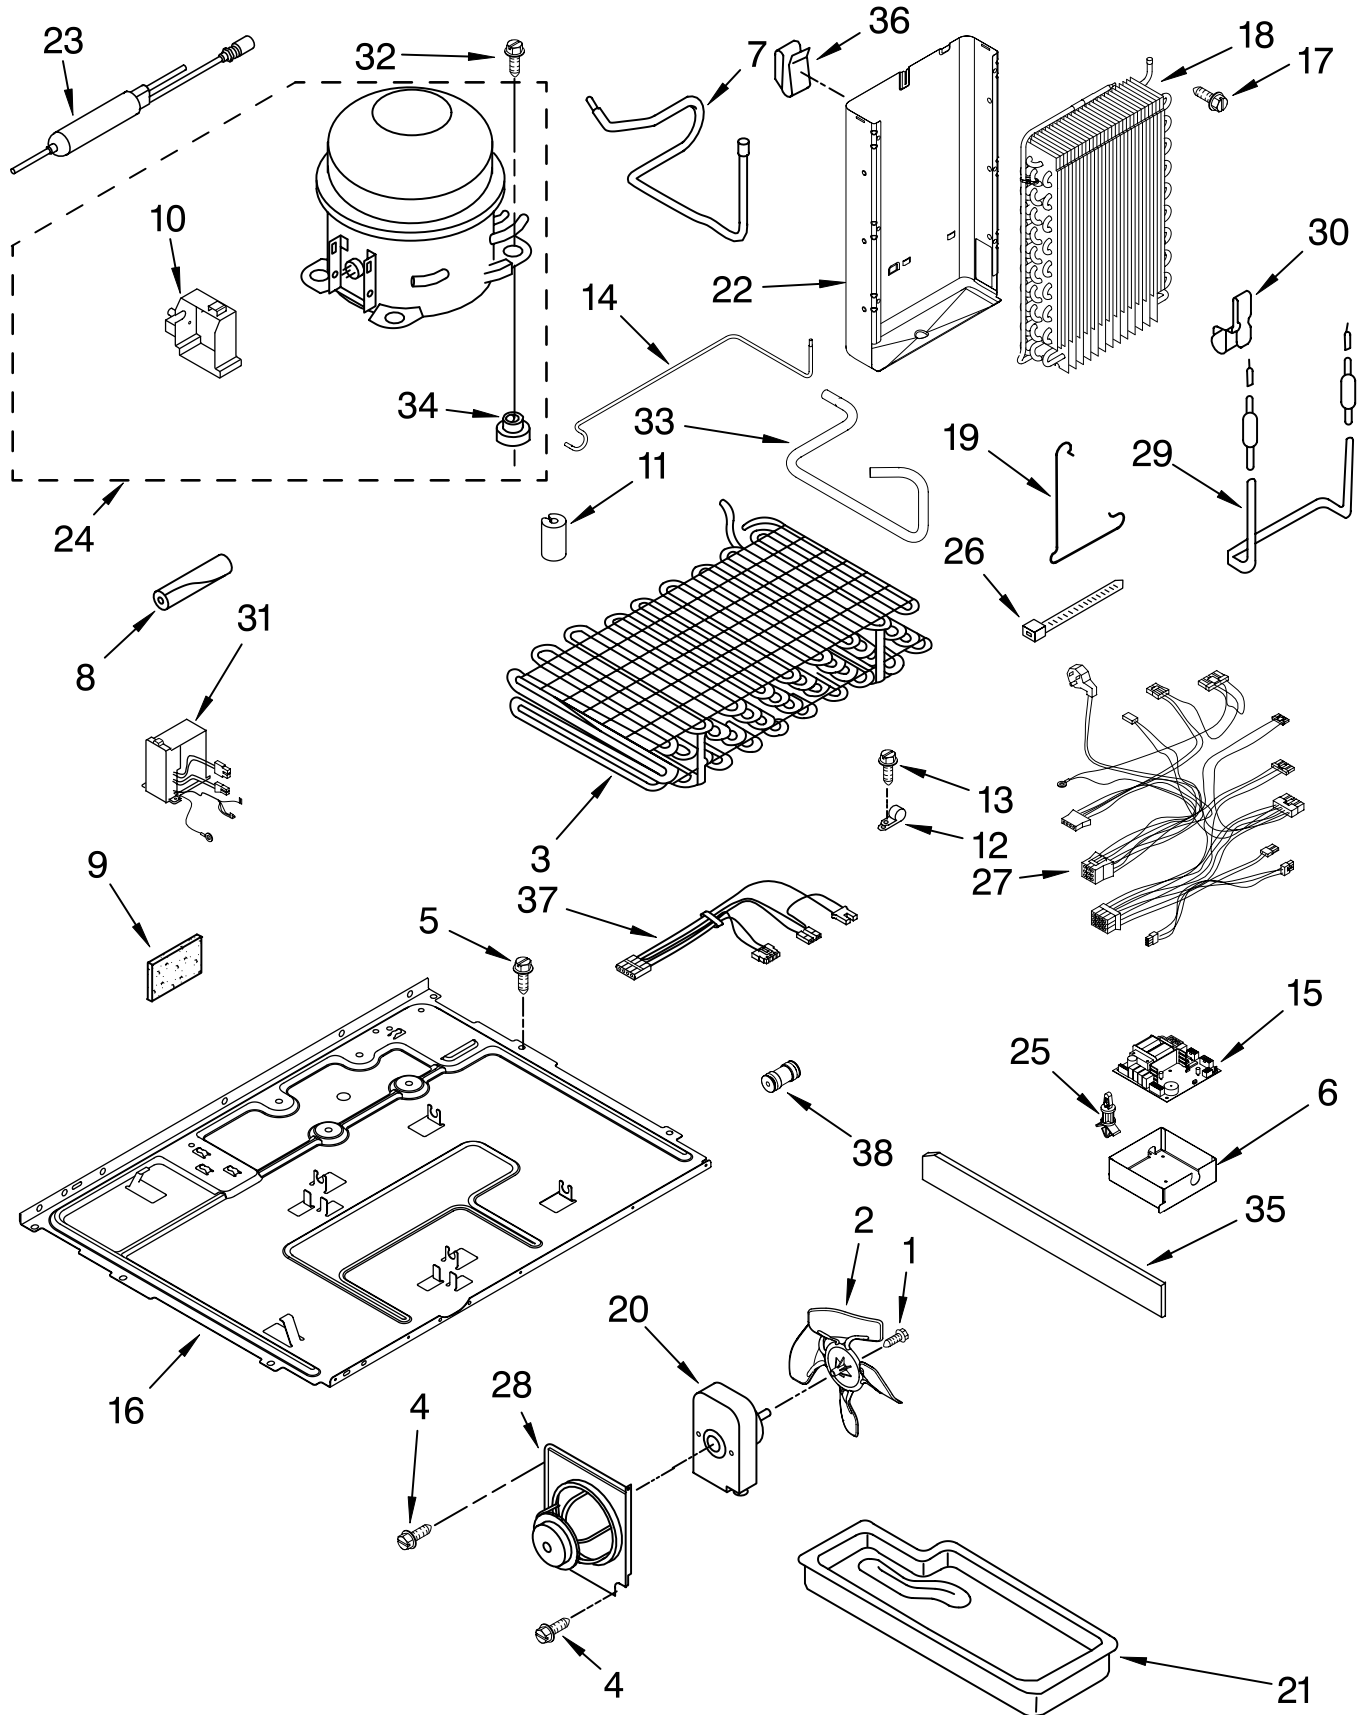

UNIT PARTS

For Models: GC5NHAXVQ00, GC5NHAXVB00, GC5NHAXVS00, GC5NHAXVY00
(White) (Black) (Stainless) (Monochromatic Stainless)

FOR ORDERING INFORMATION REFER TO PARTS PRICE LIST

UNIT PARTS

For Models: GC5NHAXVQ00, GC5NHAXVB00, GC5NHAXVS00, GC5NHAXVY00
(White) (Black) (Stainless) (Monochromatic Stainless)

Illus. No.	Part No.	DESCRIPTION	Illus. No.	Part No.	DESCRIPTION	Illus. No.	Part No.	DESCRIPTION
1	777070	Screw	24	W10184497	Compressor (Includes Items 8, 10, 23, & 34)	Following Parts Not Illustrated and Optional Parts Not Included		
2	W10139483	Fan, Blade	25	2223800	Spacer (5)	978025		Valve, Access (1/4")
3	W10131059	Condenser Assembly	26	2205813	Strap	978026		Valve, Access (5/16")
4	8533859	Screw	27	2310122	Harness, Main Control	978027		Valve, Access (3/8")
5	3400524	Screw (6)	28	2224024	Fan, Motor Bracket	978028		Valve, Access (1/2")
6	2223703	Housing, Control Board	29	2323199	Heater, Defrost	978029		Valve, Access (5/8")
7	2223351	Tube Suction	30	2304287	Clip	978030		Valve, Access (3/4")
8	2222003	Sleeve	31	W10154805	Inverter Box	876764		Valve, Access (3/16")
9	2169104	Insulation, Sound	32	489373	Screw	REFRIGERANT CHARGE		
10	2215676	Cover, Terminal	33	W10154805	Tube, Discharge	6.00 oz. (R-134A)		
11	2319835	Grommet, Condenser (4)	34	1100826	Grommet (4) Production			
12	2305373	Clamp, Cable		2221003	Service			
13	488649	Screw	35	2223394	Extension, Air Baffle			
14	2325479	Tube, Condenser to Heat Loop	36	2155547	Clip, Heat Shield			
15	W10185291	Electronic Control	37	2310121	Unit Harness			
16	2306932	Baseplate	38	2300868	Connector, Water Tube			
17	489478	Screw						
18	2188823	Evaporator						
19	2161324	Clamp						
20	2188874	Fan, Motor						
21	2223398	Tray, Evaporator						
22	2224022	Heat Shield						
23	W10143759	Drier