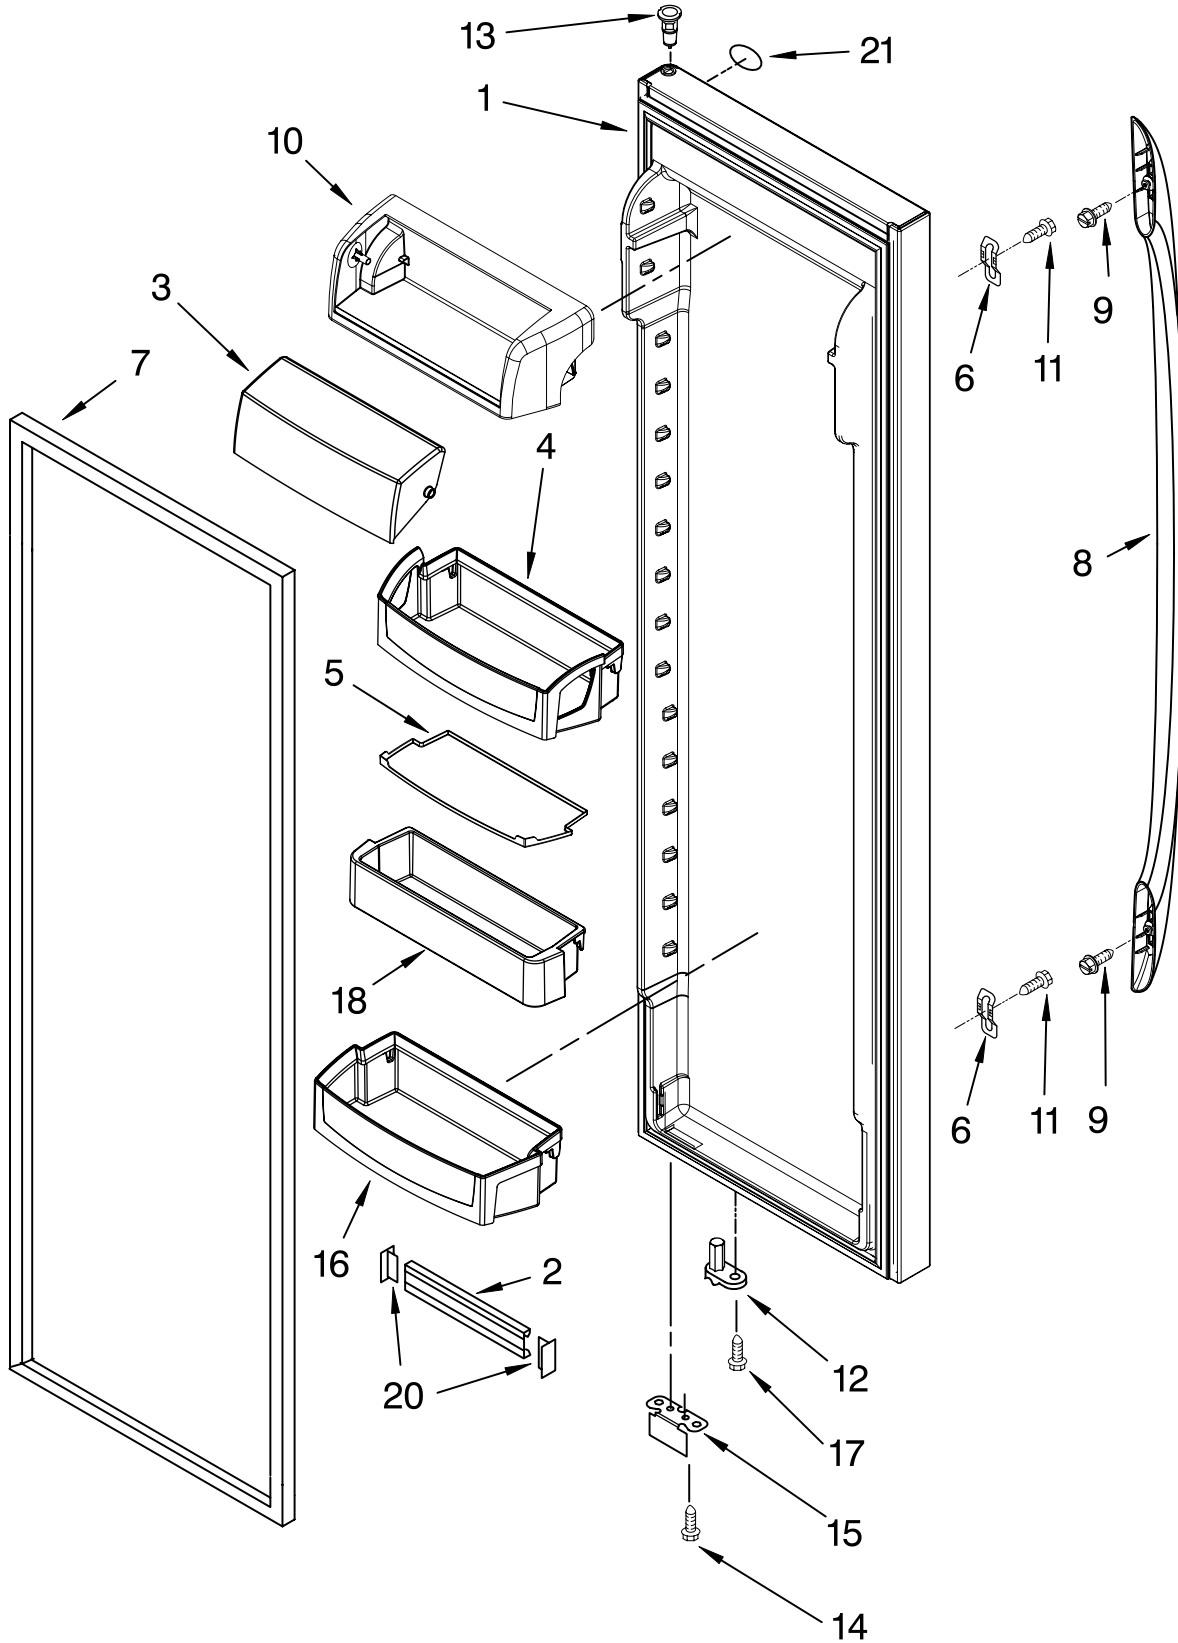

REFRIGERATOR DOOR PARTS

For Models: GC3SHEXNQ04, GC3SHEXNT04, GC3SHEXNB04, GC3SHEXNS04
(White) (Biscuit) (Black) (Stainless Steel)

FOR ORDERING INFORMATION REFER TO PARTS PRICE LIST

REFRIGERATOR DOOR PARTS

For Models: GC3SHEXNQ04, GC3SHEXNT04, GC3SHEXNB04, GC3SHEXNS04
(White) (Biscuit) (Black) (Stainless Steel)

Illus. No.	Part No.	DESCRIPTION
1		Refrigerator Door (Includes #7)
	2307196W	White
	2307196T	Biscuit
	2307196B	Black
	2322201S	Stainless Steel
2	2203087K	Trim, Shelf
3	2255421	Dairy Door
4	2223463K	Door Bin
5	2223464K	Mat, Bin (3)
6	2255411	Clip, Mounting
7		Door Gasket, Magnetic
	2223841	Mist Beige
	2223911	Black
8		Handle (Includes #9)
	2305993W	White
	2305993T	Biscuit
	2305993B	Black
9	8533920	Screw
10	2223879	Dairy Compartment
11	489491	Screw
12	2307048	Door Closer, Upper Cam
13	2308091	Thimble, Top
14	489420	Screw
15		Bracket, Door Stop
	2306940	Chrome
	2306940B	Black
16	2304952K	Door Bin (2)
17	3400012	Screw
18	2224173	Door Bin, Shallow
20	2156006K	Plug, Trim
21	2220214	Nameplate

FOR ORDERING INFORMATION REFER TO PARTS PRICE LIST