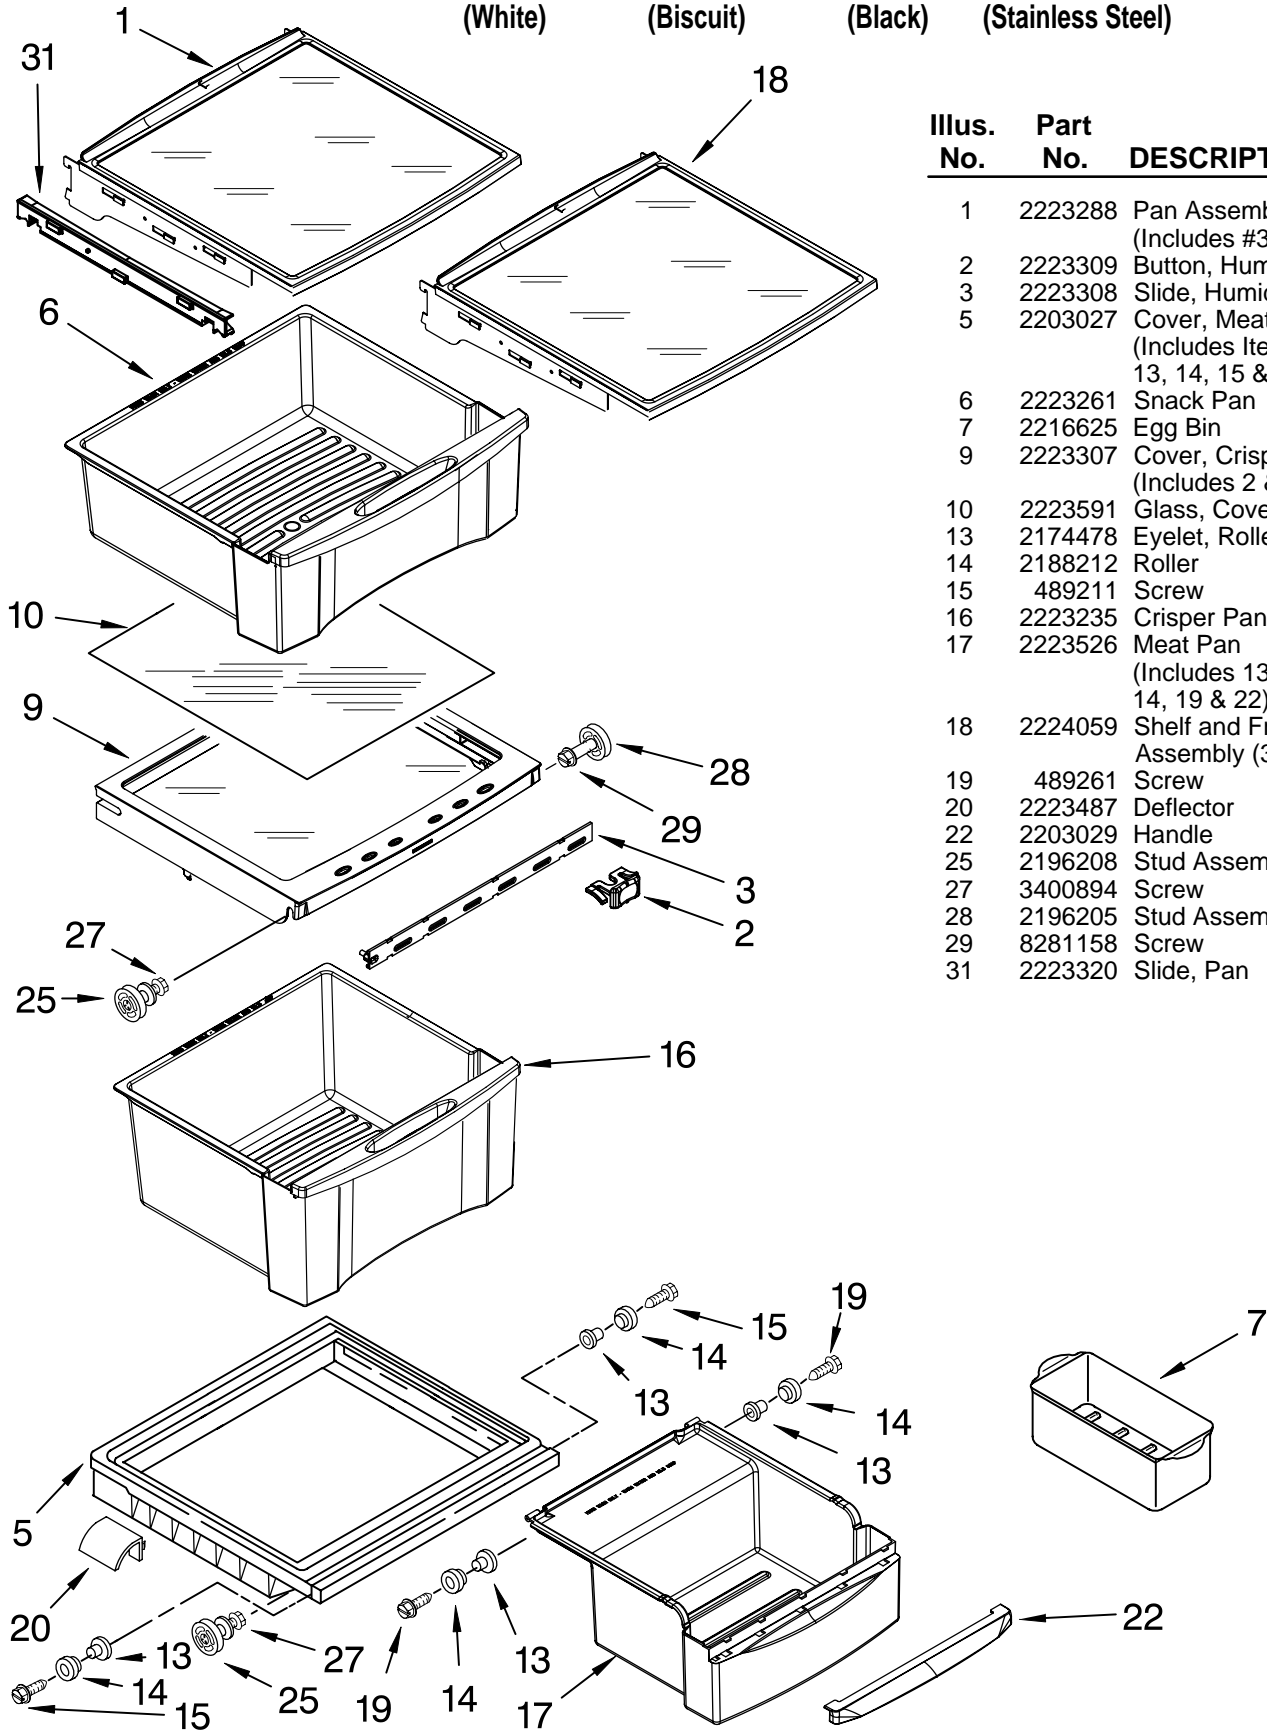

REFRIGERATOR LINER PARTS

For Models: GC3SHEXNQ04, GC3SHEXNT04, GC3SHEXNB04, GC3SHEXNS04
 (White) (Biscuit) (Black) (Stainless Steel)

Illus. No.	Part No.	DESCRIPTION
1		Liner (Not A Serviceable Part)
2	2223524	Escutcheon, Meat Pan Control
3	2223339	Slide Meat Pan Control
4	2179375	Wine Rack
6	1118894	Switch, Rocker Arm
7	2188820	Thermistor
9	2319866	Ladder, Shelf (2)
10	2261601	Housing, Door Control
11	489084	Screw
14	2171846	Release Valve
17	2317105	Cover, Thermistor
18	489478	Screw
19	2304597	Gasket, Air Baffle
20	2223403	Cover, Air Baffle
24	2224076	Air Diffuser Assembly
25	2220377	Air Baffle
29	2162085	Socket
31	2223876	Reservoir
32	2205813	Strap
33	2255743	Light Bulb
34	2223663	Light Lens
37	488280	Screw

FOR ORDERING INFORMATION REFER TO PARTS PRICE LIST

REFRIGERATOR SHELF PARTS

For Models: GC3SHEXNQ04, GC3SHEXNT04, GC3SHEXNB04, GC3SHEXNS04
 (White) (Biscuit) (Black) (Stainless Steel)

Illus. No.	Part No.	DESCRIPTION
1	2223288	Pan Assembly (Includes #31)
2	2223309	Button, Humidity
3	2223308	Slide, Humidity
5	2203027	Cover, Meat Pan (Includes Items 13, 14, 15 & 20)
6	2223261	Snack Pan
7	2216625	Egg Bin
9	2223307	Cover, Crisper (Includes 2 & 3)
10	2223591	Glass, Cover
13	2174478	Eyelet, Roller
14	2188212	Roller
15	489211	Screw
16	2223235	Crisper Pan
17	2223526	Meat Pan (Includes 13, 14, 19 & 22)
18	2224059	Shelf and Frame Assembly (3)
19	489261	Screw
20	2223487	Deflector
22	2203029	Handle
25	2196208	Stud Assembly
27	3400894	Screw
28	2196205	Stud Assembly
29	8281158	Screw
31	2223320	Slide, Pan