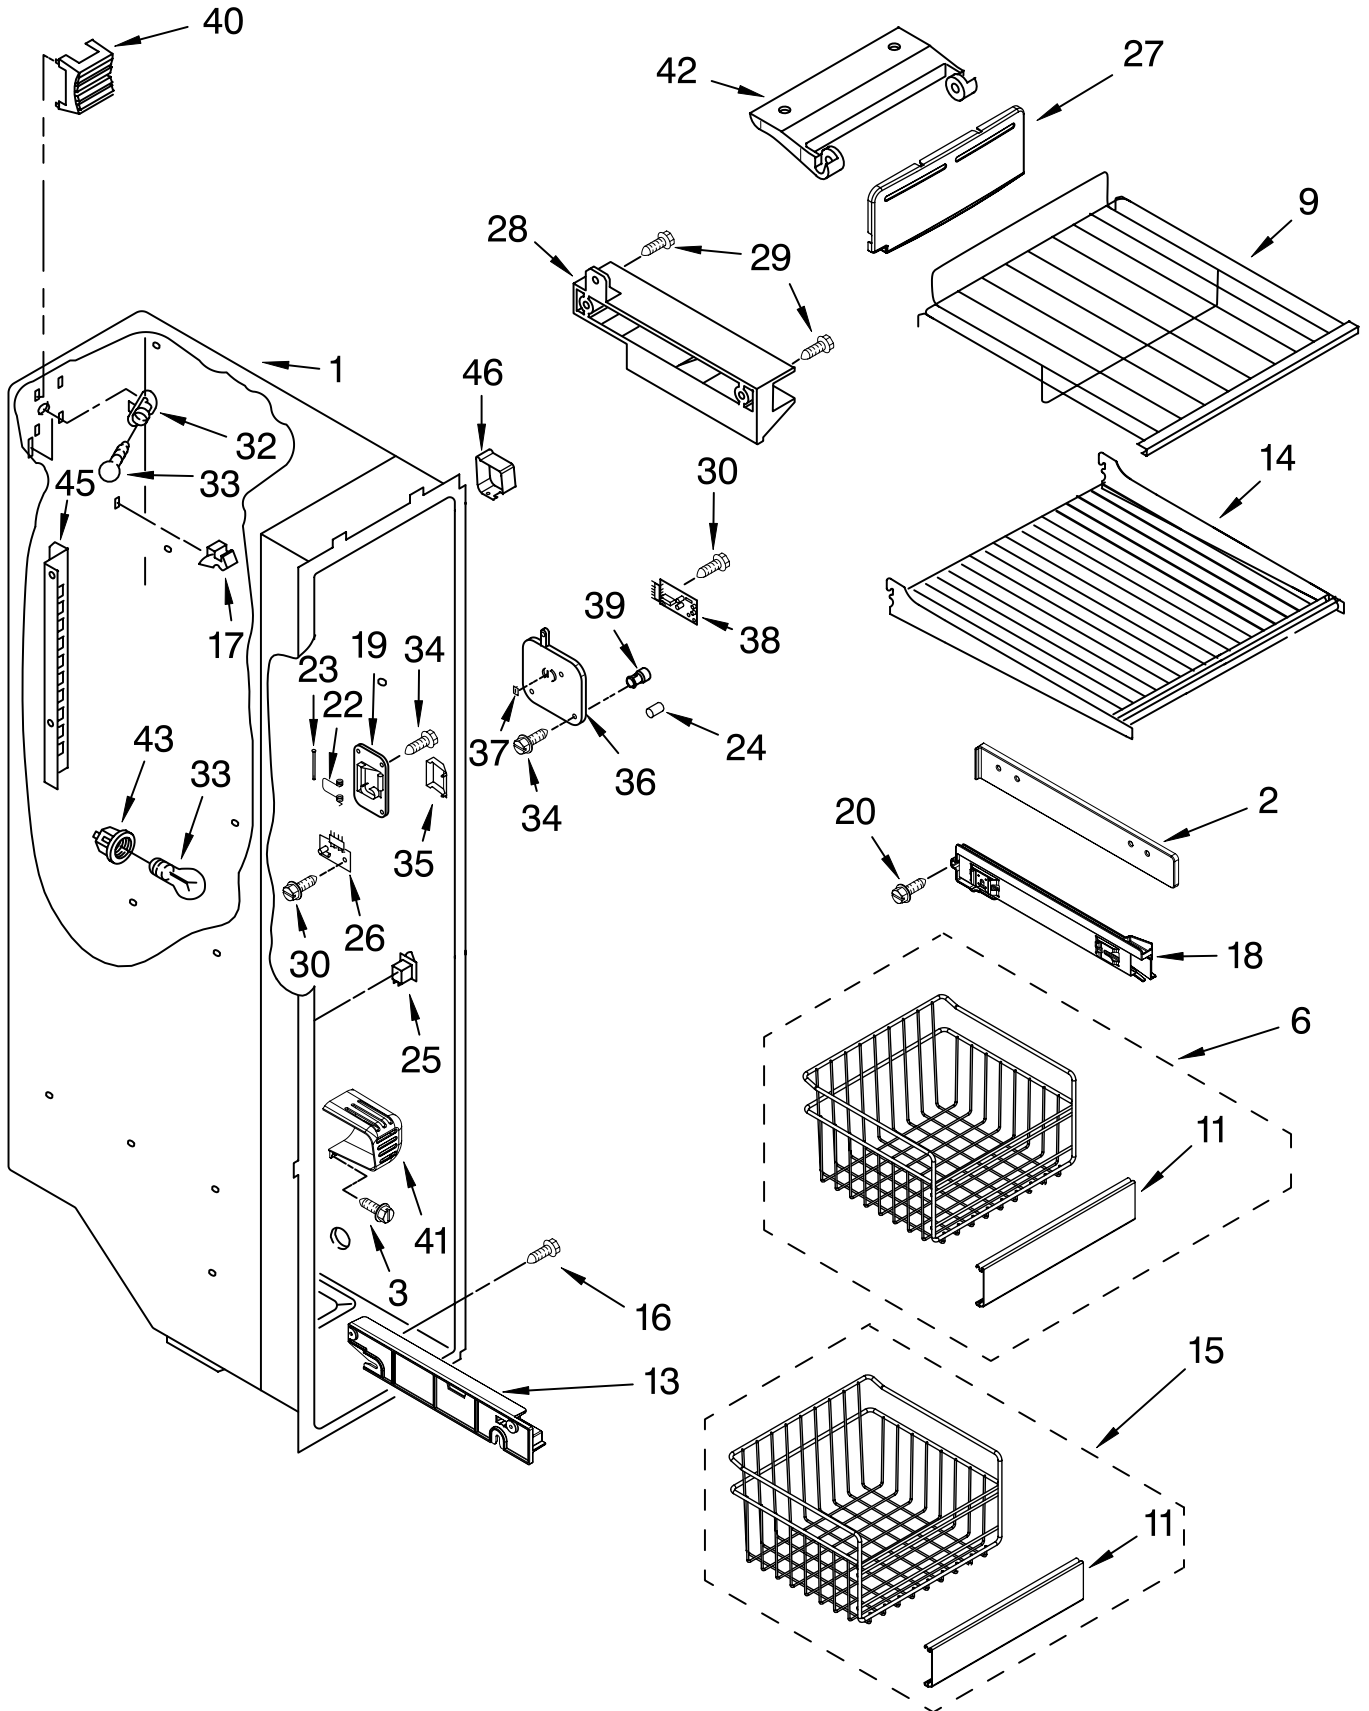

FREEZER LINER PARTS

For Models: GC3SHEXNQ04, GC3SHEXNT04, GC3SHEXNB04, GC3SHEXNS04
(White) (Biscuit) (Black) (Stainless Steel)

FOR ORDERING INFORMATION REFER TO PARTS PRICE LIST

FREEZER LINER PARTS

For Models: GC3SHEXNQ04, GC3SHEXNT04, GC3SHEXNB04, GC3SHEXNS04
(White) (Biscuit) (Black) (Stainless Steel)

Illus. No.	Part No.	DESCRIPTION
1		Liner (Not A Serviceable Part)
2	2223777	Spacer, Slide (2)
3	3400893	Screw
6	2223690	Basket, Deep (2)
9	2223500	Shelf Assembly, Cantilever (2)
11	2223782	Front, Basket
13		Shelf Track
	2223787	Right Side
	2223788	Left Side
14	2223681	Shelf, Fixed
15	2223692	Basket, Lower
16	489427	Screw
17	842534	Clip, Air Duct (2)
18		Glide Assembly, Basket (2)
	2301544	Right Side
	2301545	Left Side
19	2259487	Cover, Emitter
20	8534064	Screw
22	2198635	Spring
23	2198634	Pin
24	2198665	Tube, P.C. Board
25	1115373	Switch, Rocker Arm
26	2220398	P.C. Board Emitter
27	2223321	Cover, Ice Maker
28		Slide, Ice Maker Mounting
	2212321	Right Side
	2306900	Left Side
29	489478	Screw
30	489214	Screw
32	2162085	Light Socket
33	2255743	Light Bulb
34	8281185	Screw
35	2198633	Flipper
36	2255558	Cover, Receiver
37	2255562	Slide, Ice Maker Shut Off
38	2255114	P.C. Board, Receiver
39	2198643	Lens
40	2198589	Light Shield
41	2212340	Light Lens
42	2198641	Bracket, Ice Maker Cover
43	2155597	Socket, Light
45		Ladder
	2320024	Left Side
	2320025	Right Side
46	2303378	Shield, Wiring