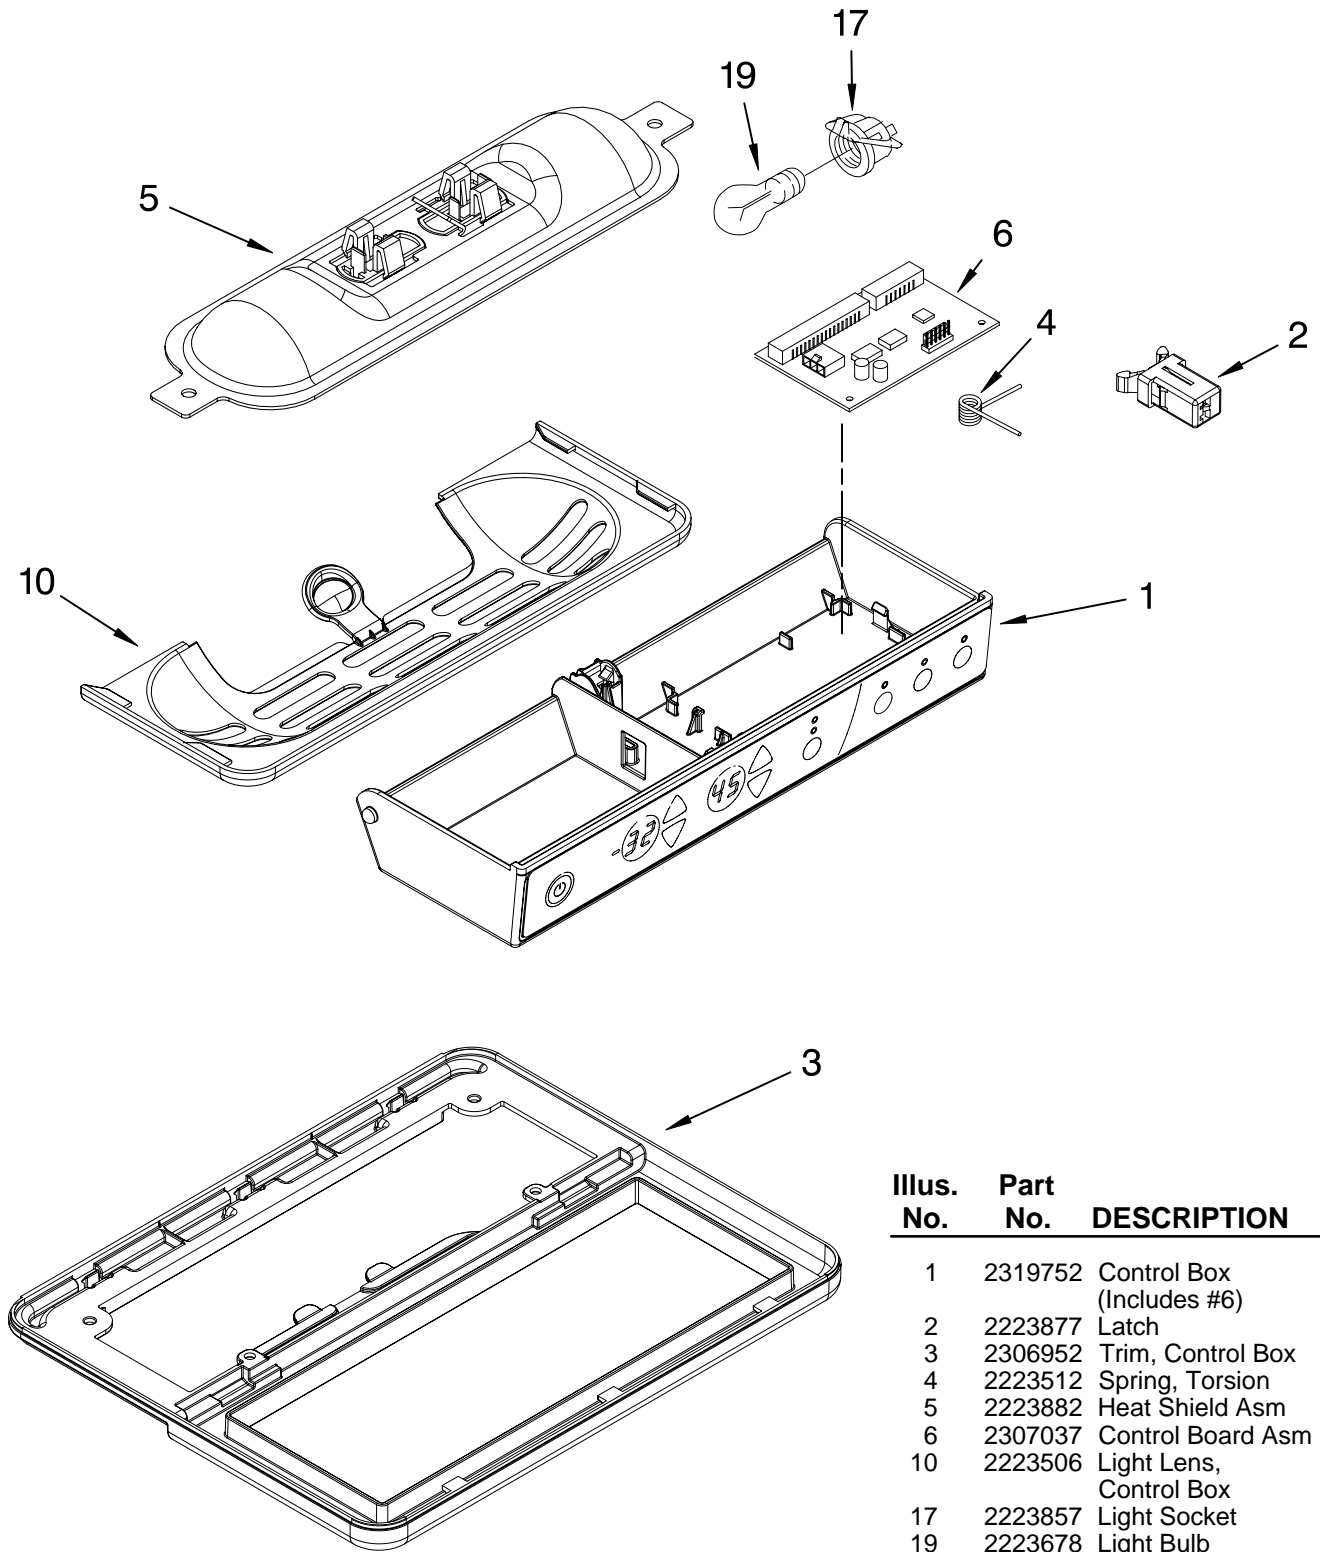

FOR ORDERING INFORMATION REFER TO PARTS PRICE LIST

AIR FLOW PARTS

For Models: GC3SHEXNQ04, GC3SHEXNT04, GC3SHEXNB04, GC3SHEXNS04
 (White) (Biscuit) (Black) (Stainless Steel)

Illus. No.	Part No.	DESCRIPTION
1	2182120	Fan Scroll
2	2223733	Retainer, Fan Motor
3	2223298	Air Scoop
4	2223303	Air Duct, Upper
5	2223771	Air Duct Freezer
6	2319914	Bi-Metal, Defrost
7	2259385	Fan Motor
8	2169142	Fan Blade
9	2304241	Gasket (2)
10	2223986	Fan Grommet (2)
12	2310236	Harness, Fan Evaporator (Includes #6)
13	2155789	Gasket Cover
16	2203876	Gasket
17	2223413	Cover, Evaporator
18	8281159	Screw (6)
21	489478	Screw
22	2223395	Support, R.S
23	2203596	Support, L.S

FOR ORDERING INFORMATION REFER TO PARTS PRICE LIST

CONTROL PARTS

For Models: GC3SHEXNQ04, GC3SHEXNT04, GC3SHEXNB04, GC3SHEXNS04
 (White) (Biscuit) (Black) (Stainless Steel)

Illus. No.	Part No.	DESCRIPTION
1	2319752	Control Box (Includes #6)
2	2223877	Latch
3	2306952	Trim, Control Box
4	2223512	Spring, Torsion
5	2223882	Heat Shield Asm
6	2307037	Control Board Asm
10	2223506	Light Lens, Control Box
17	2223857	Light Socket
19	2223678	Light Bulb