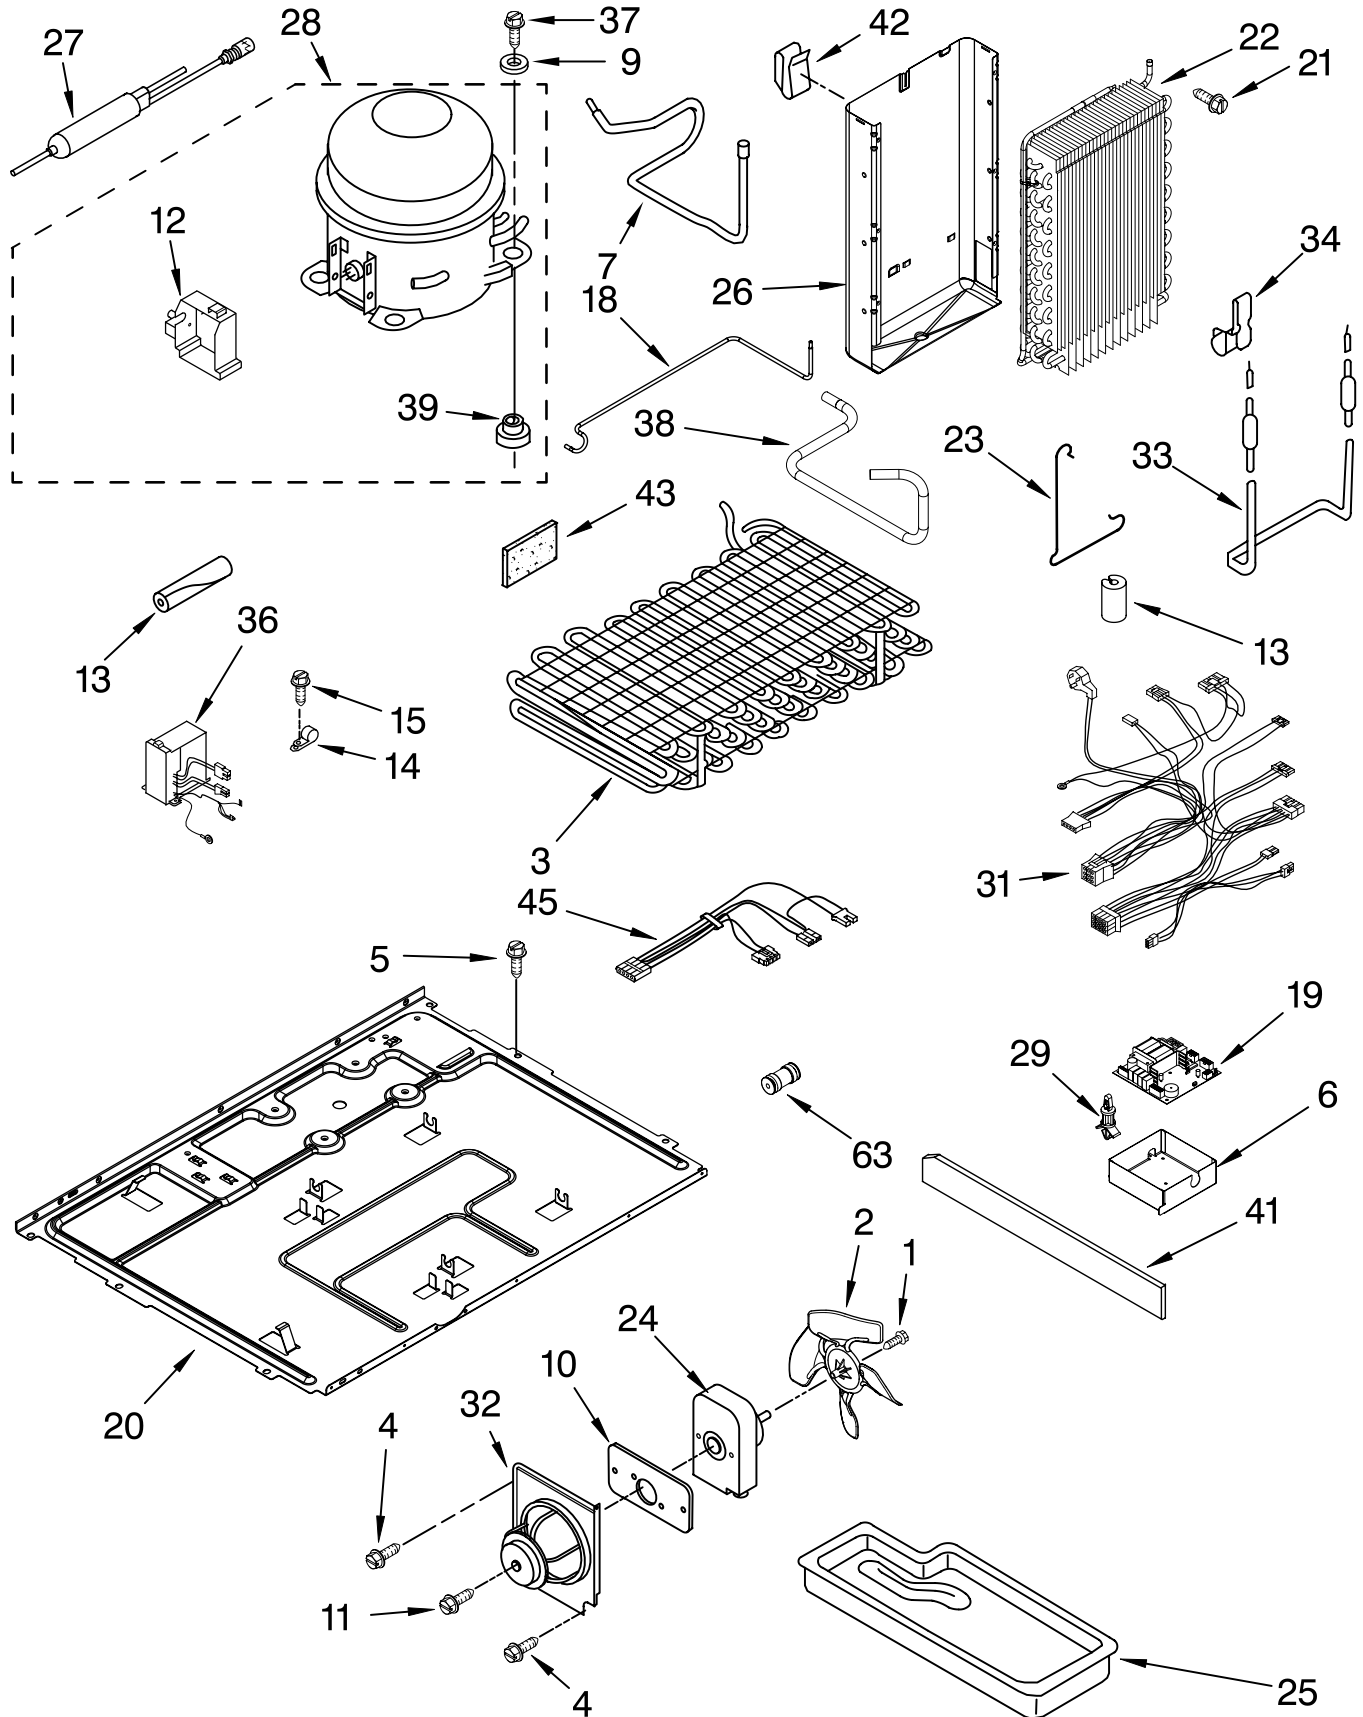

UNIT PARTS

For Models: GC3SHEXNQ04, GC3SHEXNT04, GC3SHEXNB04, GC3SHEXNS04
(White) (Biscuit) (Black) (Stainless Steel)

FOR ORDERING INFORMATION REFER TO PARTS PRICE LIST

UNIT PARTS

For Models: GC3SHEXNQ04, GC3SHEXNT04, GC3SHEXNB04, GC3SHEXNS04
(White) (Biscuit) (Black) (Stainless Steel)

Illus. No.	Part No.	DESCRIPTION	Illus. No.	Part No.	DESCRIPTION	Illus. No.	Part No.	DESCRIPTION
1	777070	Screw	26	2224022	Heat Shield	Following Parts Not Illustrated and Optional Parts Not Included		
2	2225834	Fan, Blade	27	2317845	Drier			
3	2223315	Condenser Assembly	28	2223801	Compressor (Includes Items 12 & 39)		978025	Valve, Access (1/4")
4	8281197	Screw	29	2223800	Spacer (5)		978026	Valve, Access (5/16")
5	3400524	Screw (6)	31	2187849	Harness, Main Control		978027	Valve, Access (3/8")
6	2223703	Housing, Control Board	32	2224024	Fan, Motor Bracket		978028	Valve, Access (1/2")
7	2223351	Tube Suction	33	2210737	Heater, Defrost		978029	Valve, Access (5/8")
8	2161302	Sleeve	34	2304287	Clip		978030	Valve, Access (3/4")
9	W10000040	Washer (4)	36	2304175	Inverter Box		876764	Valve, Access (3/16")
10	2301979	Plate, Mounting	37	W10000070	Screw (4)	REFRIGERANT CHARGE 6.00 oz. (R-134A)		
11	8281196	Screw	38	2223352	Tube, Discharge			
12	2215676	Cover, Terminal	39		Grommet (4)			
13	2319835	Grommet-Cond(4)		2183042	Production			
14	2185788	Clamp, Cable		4387558	Service			
15	488649	Screw	41	2223394	Extension, Air Baffle			
18	2223353	Tube, Condenser to Heat Loop	42	2155547	Clip, Heat Shield			
19	2307028	Electronic Control	43	2169104	Insulation, Sound			
20	2306932	Baseplate	45	2187737	Unit Harness			
21	489478	Screw	63	2209709	Connector, Water Tube			
22	2188823	Evaporator						
23	2161324	Clamp						
24	2188729	Fan, Motor						
25	2223398	Tray, Evaporator						

FOR ORDERING INFORMATION REFER TO PARTS PRICE LIST