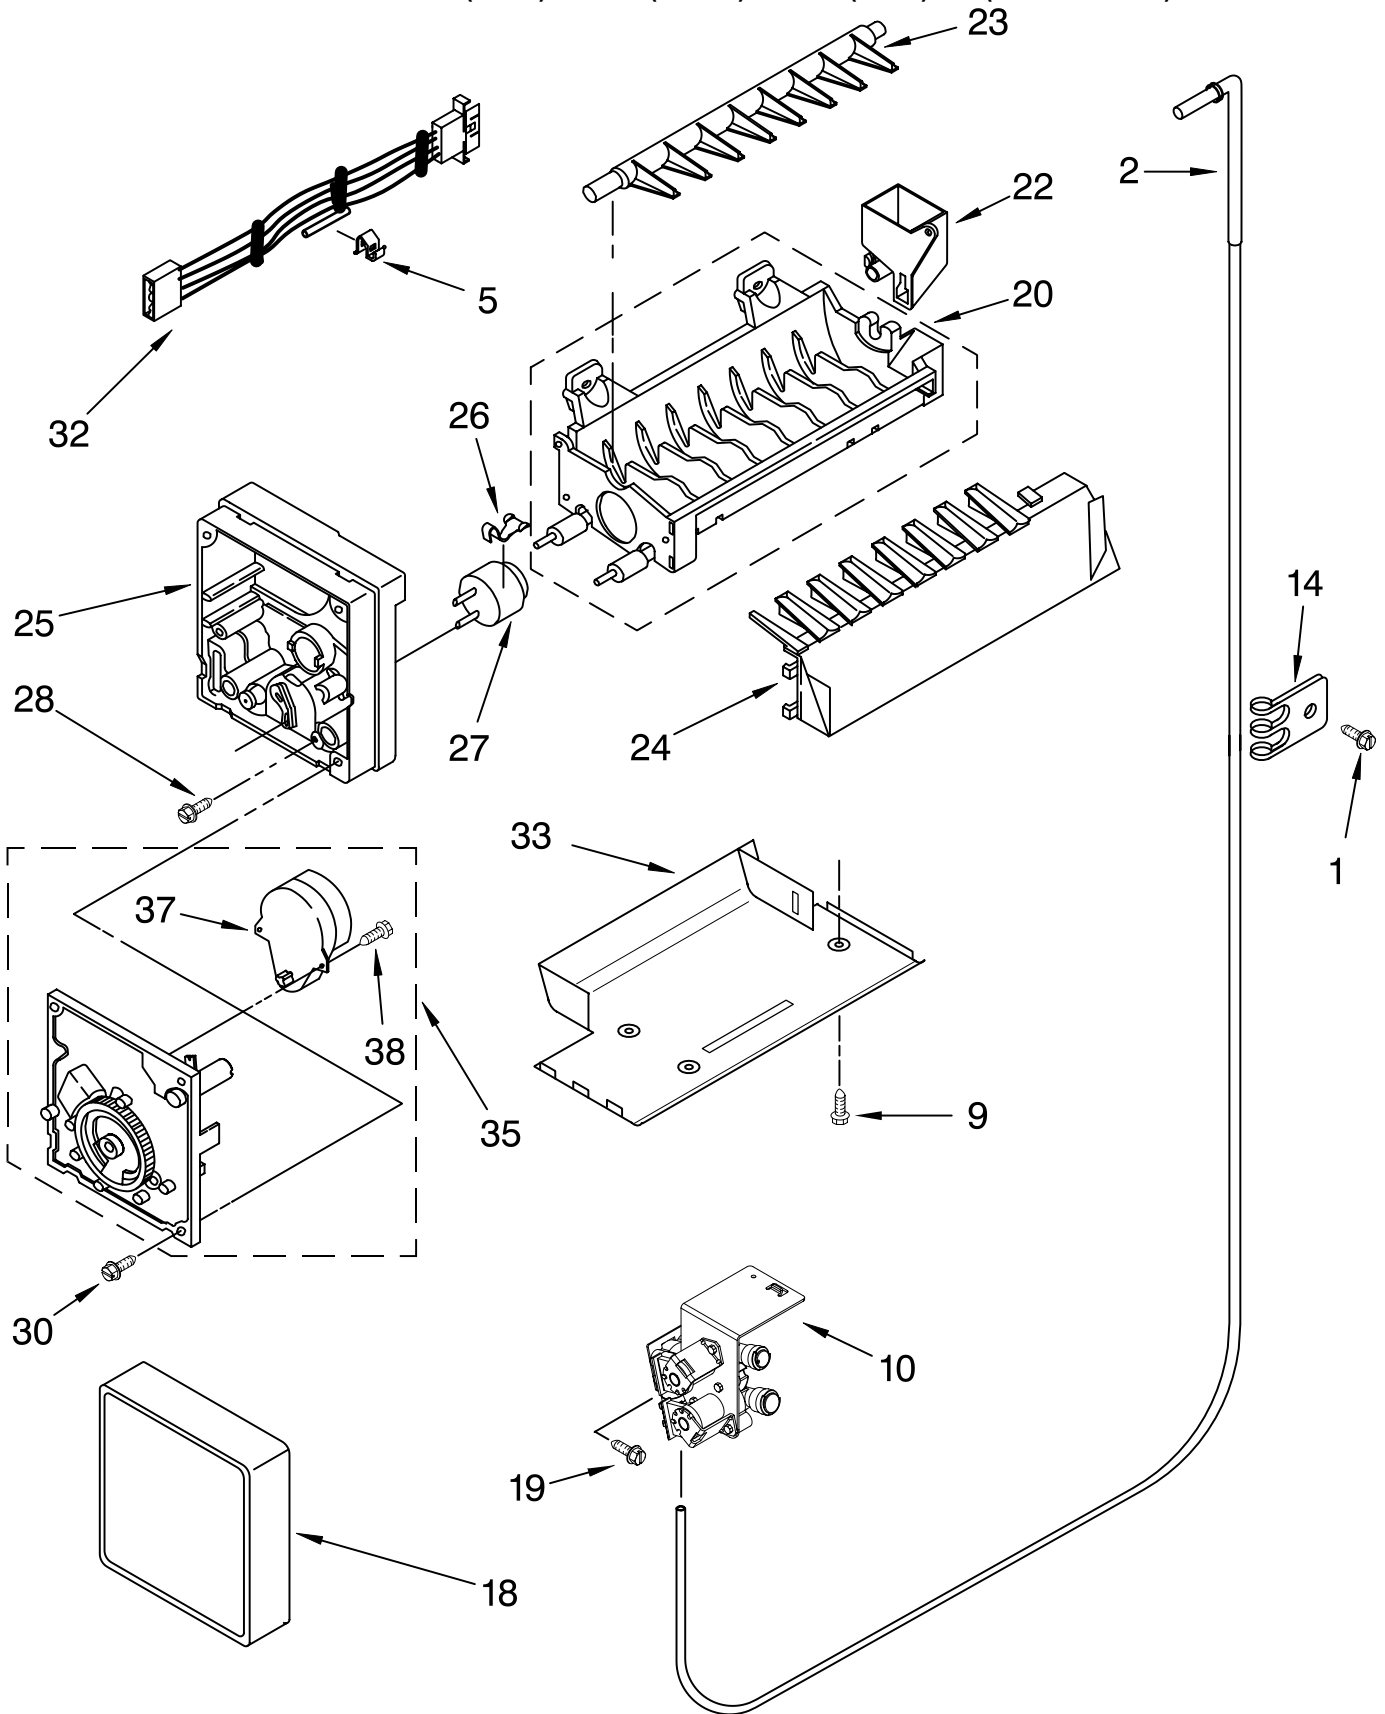

ICEMAKER PARTS

For Models: GC3SHEXNQ04, GC3SHEXNT04, GC3SHEXNB04, GC3SHEXNS04
(White) (Biscuit) (Black) (Stainless Steel)

FOR ORDERING INFORMATION REFER TO PARTS PRICE LIST

ICEMAKER PARTS

For Models: GC3SHEXNQ04, GC3SHEXNT04, GC3SHEXNB04, GC3SHEXNS04
(White) (Biscuit) (Black) (Stainless Steel)

Illus. No.	Part No.	DESCRIPTION
1	489084	Screw
2	2256096	Fitting, Water Tube
5	628379	Clip, Fuse
9	489478	Screw
10	2315533	Water Valve Asm
14	2208136	Tube Clip
18	2174358	Cover
19	488649	Screw
20	628228	Mold & Heater Assembly (Also Order 542638)
22	628356	Cup, Water Fill
23	627843	Ejector
24	2198598	Ice Striper
25	2194712	Support
26	2315522	Retainer, Thermostat
27	627985	Thermostat (Also Order 542369 Cement Alumilastic)
28	8533917	Screw
30	489276	Screw
32	2187467	Harness, Wiring
33	2303583	Bracket, Icemaker Mounting
35	626678	Module Assembly (Includes Items 37 & 38)
37	626676	Motor
38	489136	Screw
100	2198597	Icemaker Assembly