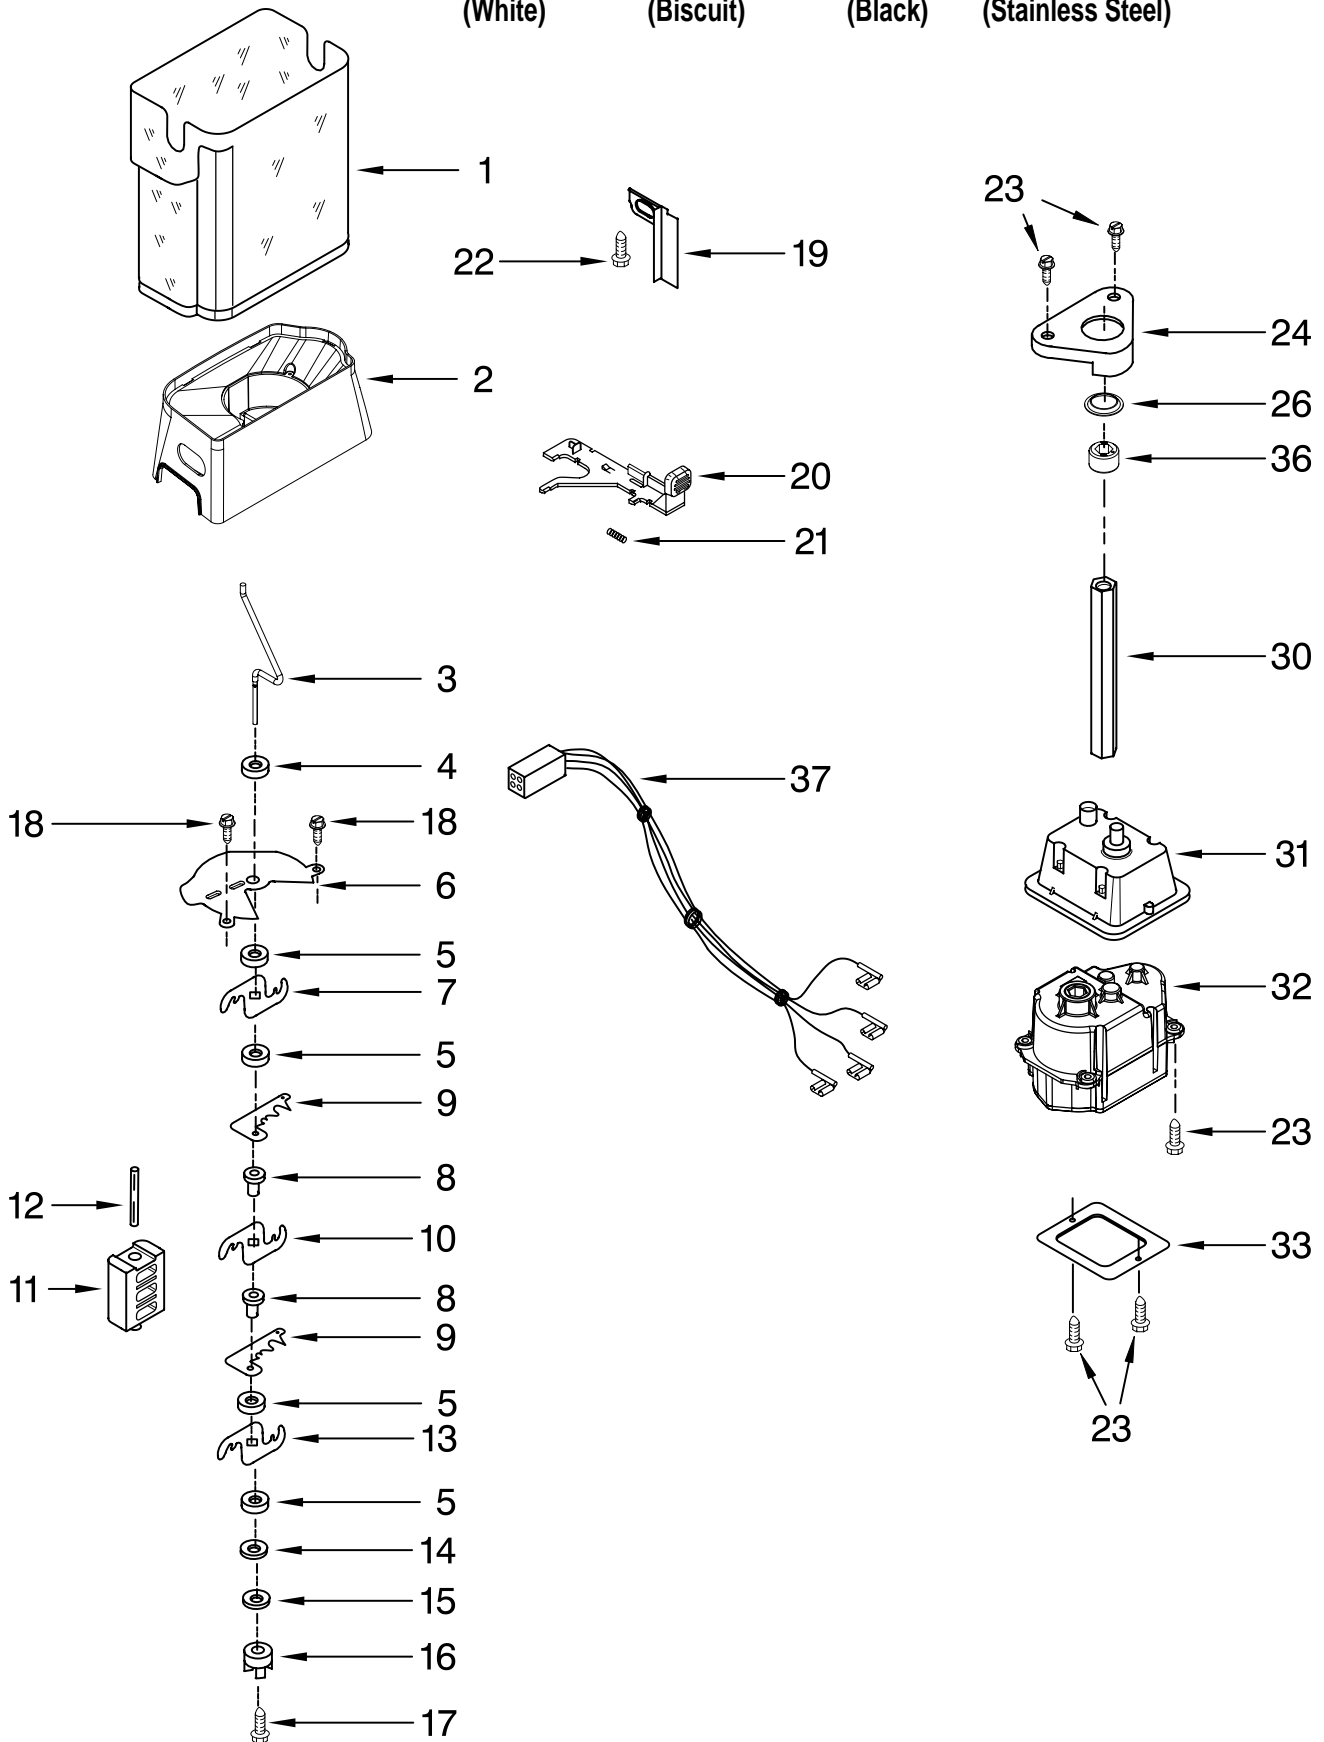

MOTOR AND ICE CONTAINER PARTS

For Models: GC3SHEXNQ04, GC3SHEXNT04, GC3SHEXNB04, GC3SHEXNS04
(White) (Biscuit) (Black) (Stainless Steel)

FOR ORDERING INFORMATION REFER TO PARTS PRICE LIST

MOTOR AND ICE CONTAINER PARTS

For Models: GC3SHEXNQ04, GC3SHEXNT04, GC3SHEXNB04, GC3SHEXNS04
(White) (Biscuit) (Black) (Stainless Steel)

Illus. No.	Part No.	DESCRIPTION
1	2223317	Ice Bin
2	2255574	Crusher Bin
3	2320327	Auger
4	2258220	Washer
5	1119007	Spacer, Flat (6)
6	2255460	Cover, Crusher
7	2257022	Blade, Rotary
8	1119005	Spacer, Step (2)
9	2257020	Blade, Fixed
10	2257023	Blade, Rotary
11	2198602	Block, Blade
12	489229	Roll Pin
13	2257024	Blade, Rotary
14	489235	Washer, Plain
15	2198661	Washer, Coupling
16	2188918	Coupling
17	8281164	Screw
18	3400065	Screw
19	2255575	Button, Bin
20	2212371	Latch, Bin
21	2198608	Spring, Latch
22	2198671	Screw
23	8281163	Screw
24	2188919	Holder
26	2198628	Seal
30	2188916	Drive Shaft
31	2256154	Enclosure, Motor
32	2315547	Dispenser, Motor
33	2212305	Cover
36	2315559	Sleeve, Coupling
37	2187725	Wire Harness, IDI Motor
100	2320333	Ice Container Assembly