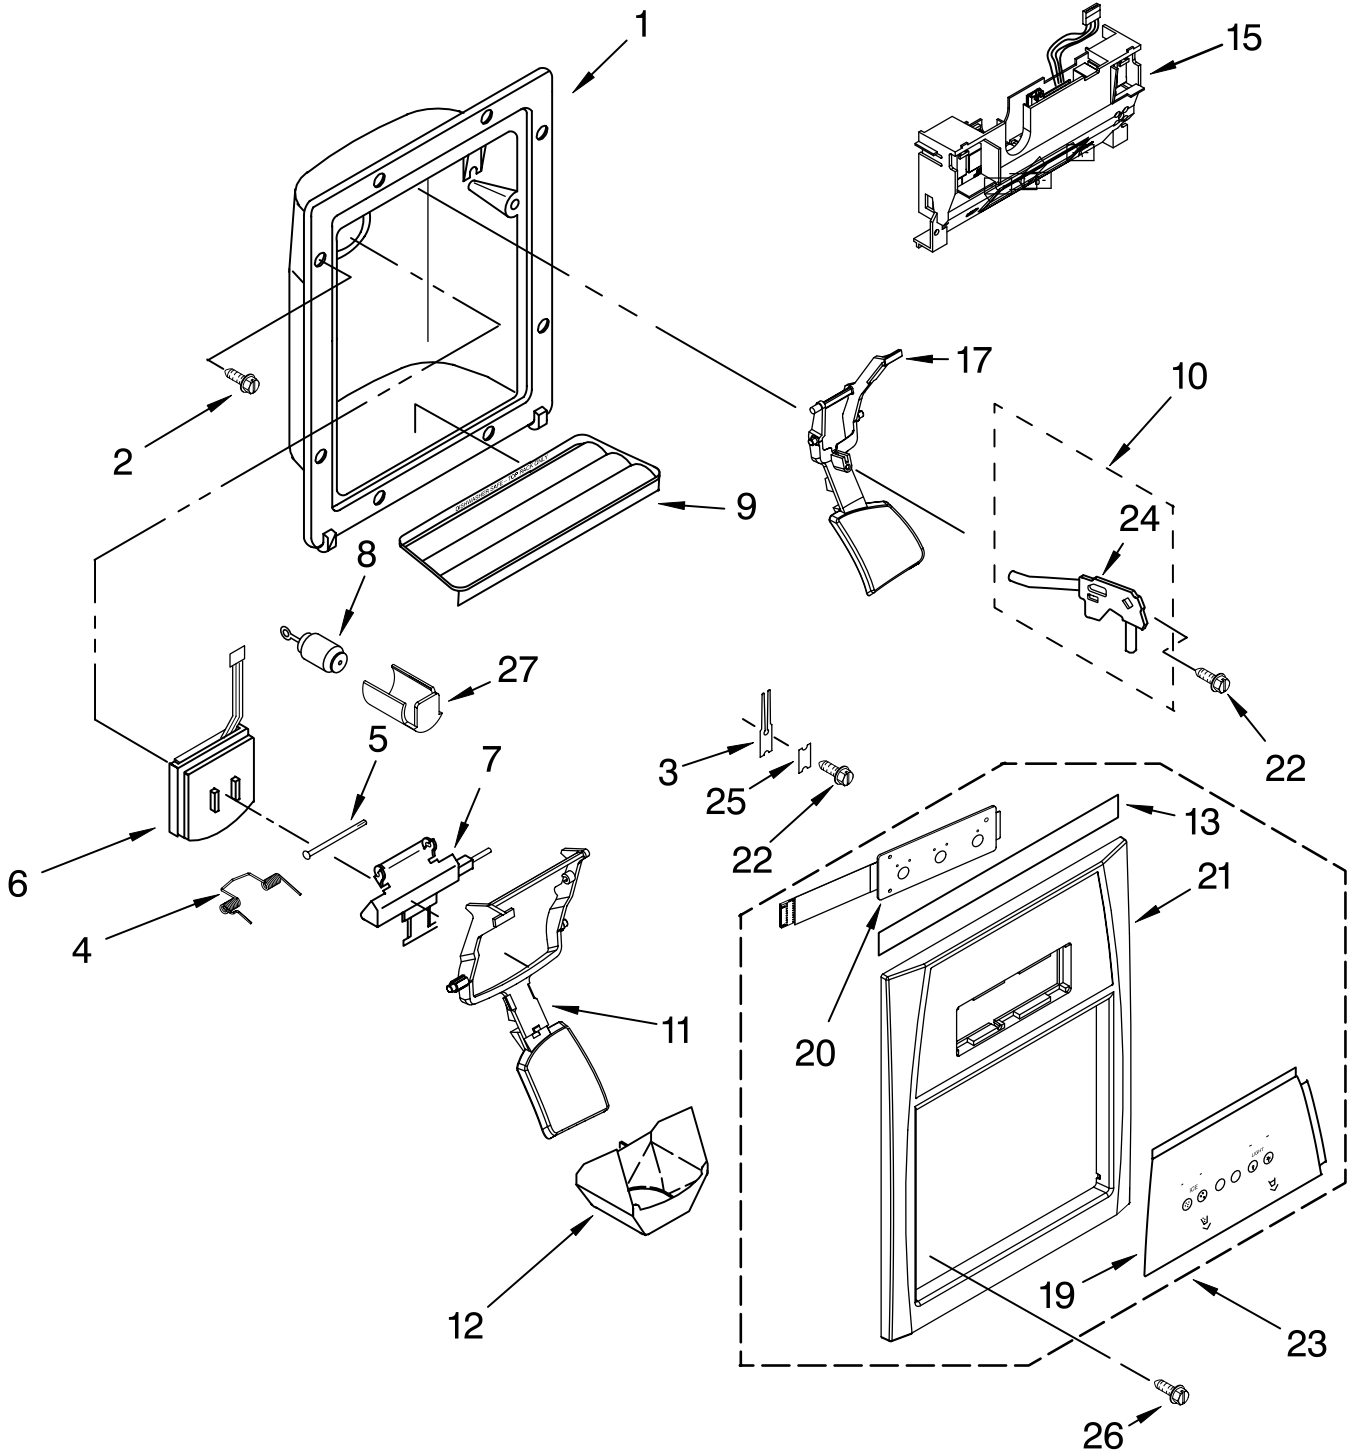

DISPENSER FRONT PARTS

For Models: GC3SHEXNQ04, GC3SHEXNT04, GC3SHEXNB04, GC3SHEXNS04
(White) (Biscuit) (Black) (Stainless Steel)

FOR ORDERING INFORMATION REFER TO PARTS PRICE LIST

DISPENSER FRONT PARTS

For Models: GC3SHEXNQ04, GC3SHEXNT04, GC3SHEXNB04, GC3SHEXNS04
(White) (Biscuit) (Black) (Stainless Steel)

Illus. No.	Part No.	DESCRIPTION
1		Housing, Dispenser (Not Serviced)
2	3196537	Screw
3	2194719	Retainer, Levers
4	2304772	Spring, Torsion
5	2196195	Pin
6	2180353	Door, Ice
7	2304355	Door Mechanism Assembly
8	2205686	Mechanism Delay
9		Grille, Overflow
	2206670W	White
	2206670T	Biscuit
	2206670B	Black
10	2209718	Water Fitting Assembly (Includes Water Tube)
11		Lever, Ice Dispenser
	2255431W	White
	2255431T	Biscuit
	2255431B	Black
12	2180224	Guide, Ice
13	2305571	Gasket
15	2323009	Bracket, Control
17		Lever, Water Dispenser
	2255432W	White
	2255432T	Biscuit
	2255432B	Black
19		Overlay, Front Cover (Not Available, Order #23)
20		LED Display (Not Available, Order #23)
21		Front Cover, Housing (Not Available, Order #23)
22	489000	Screw
23		Front Cover Assembly (Includes Items 13, 19, 20 & 21)
	2224183W	White
	2224183T	Biscuit
	2224183B	Black
24	2304673	Bracket, Dispenser
25	2195051	Strain Relief
26	3400065	Screw
27	2252127	Sleeve, Mechanism

FOR ORDERING INFORMATION REFER TO PARTS PRICE LIST