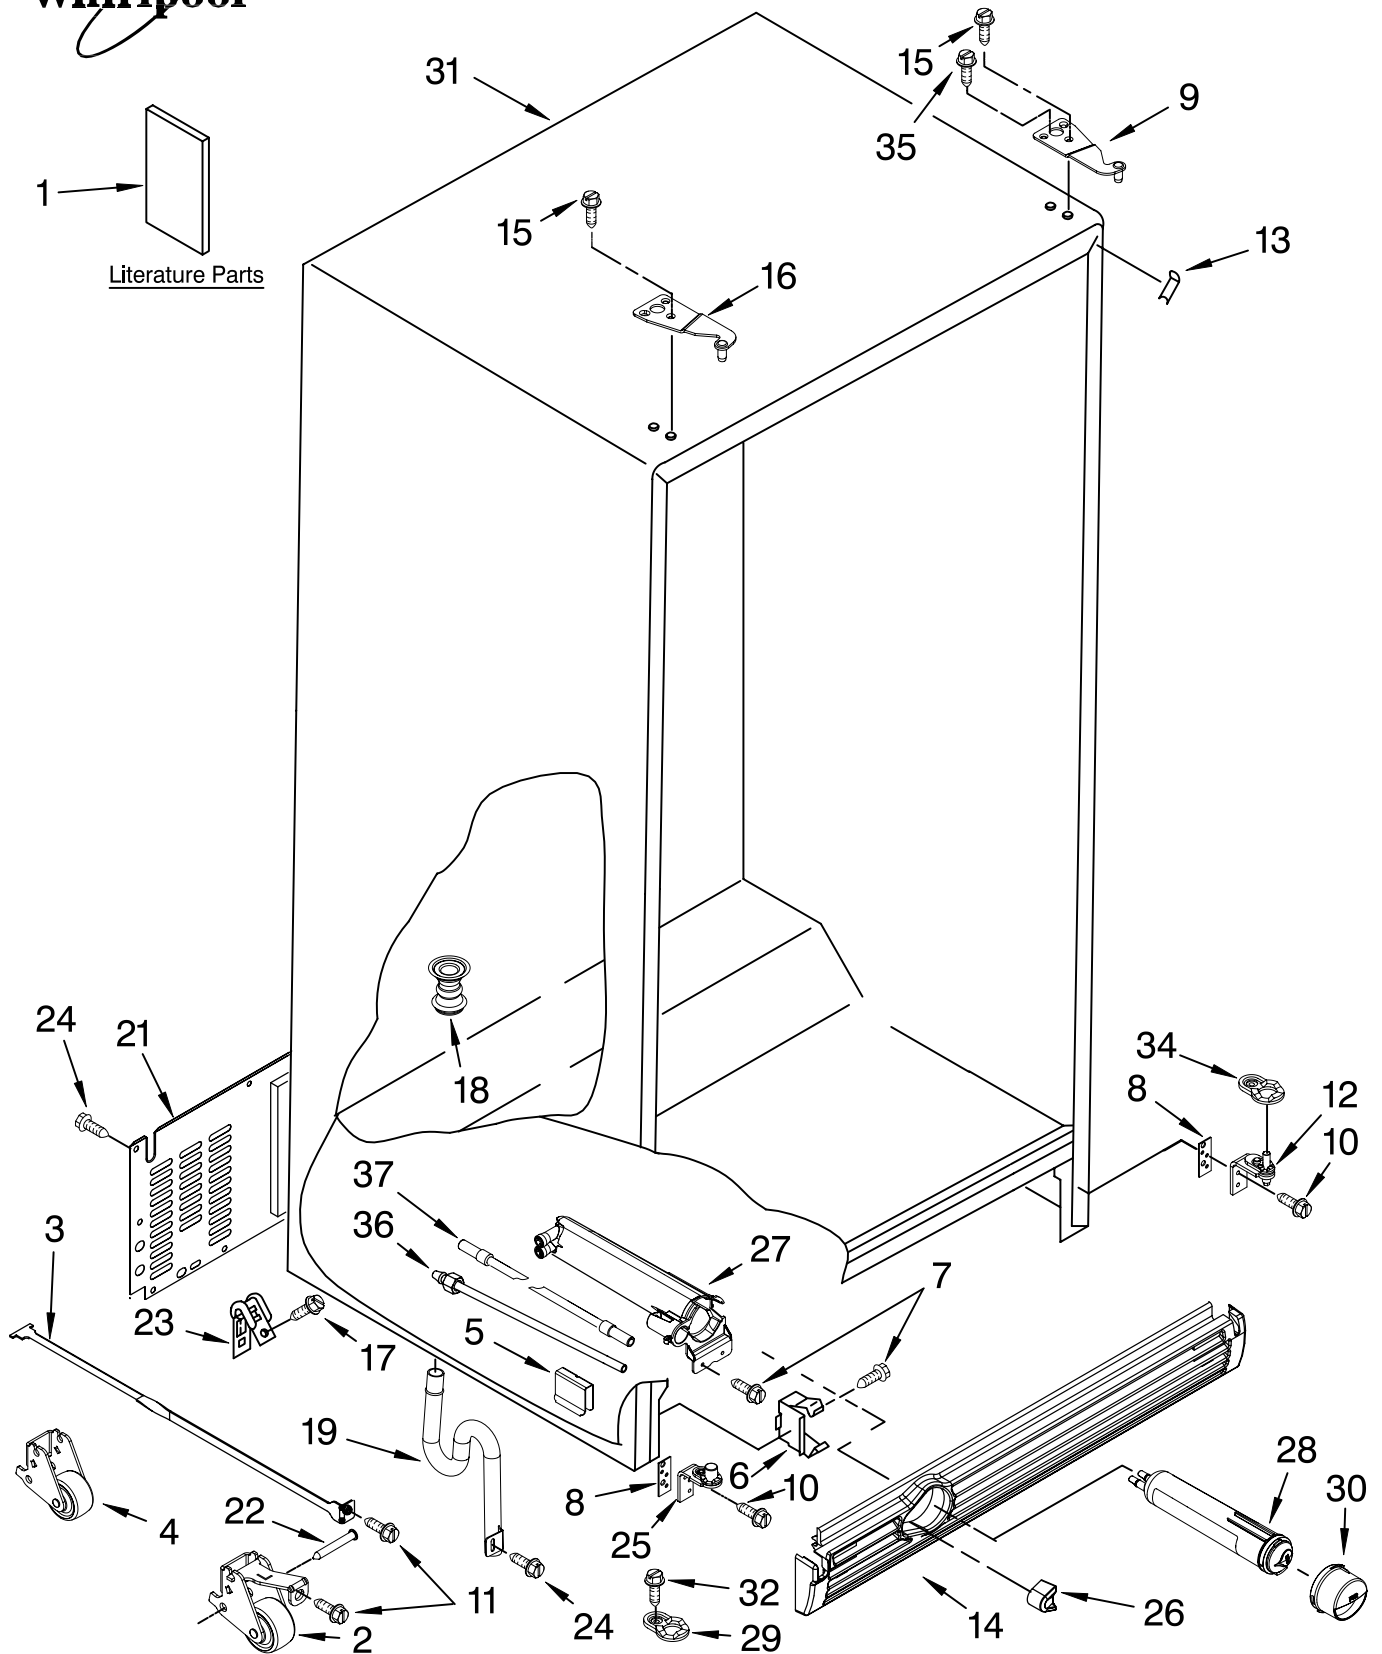

CABINET PARTS

REFRIGERATOR

For Models: GC3SHEXNQ04, GC3SHEXNT04, GC3SHEXNB04, GC3SHEXNS04
(White) (Biscuit) (Black) (Stainless Steel)

Literature Parts

FOR ORDERING INFORMATION REFER TO PARTS PRICE LIST