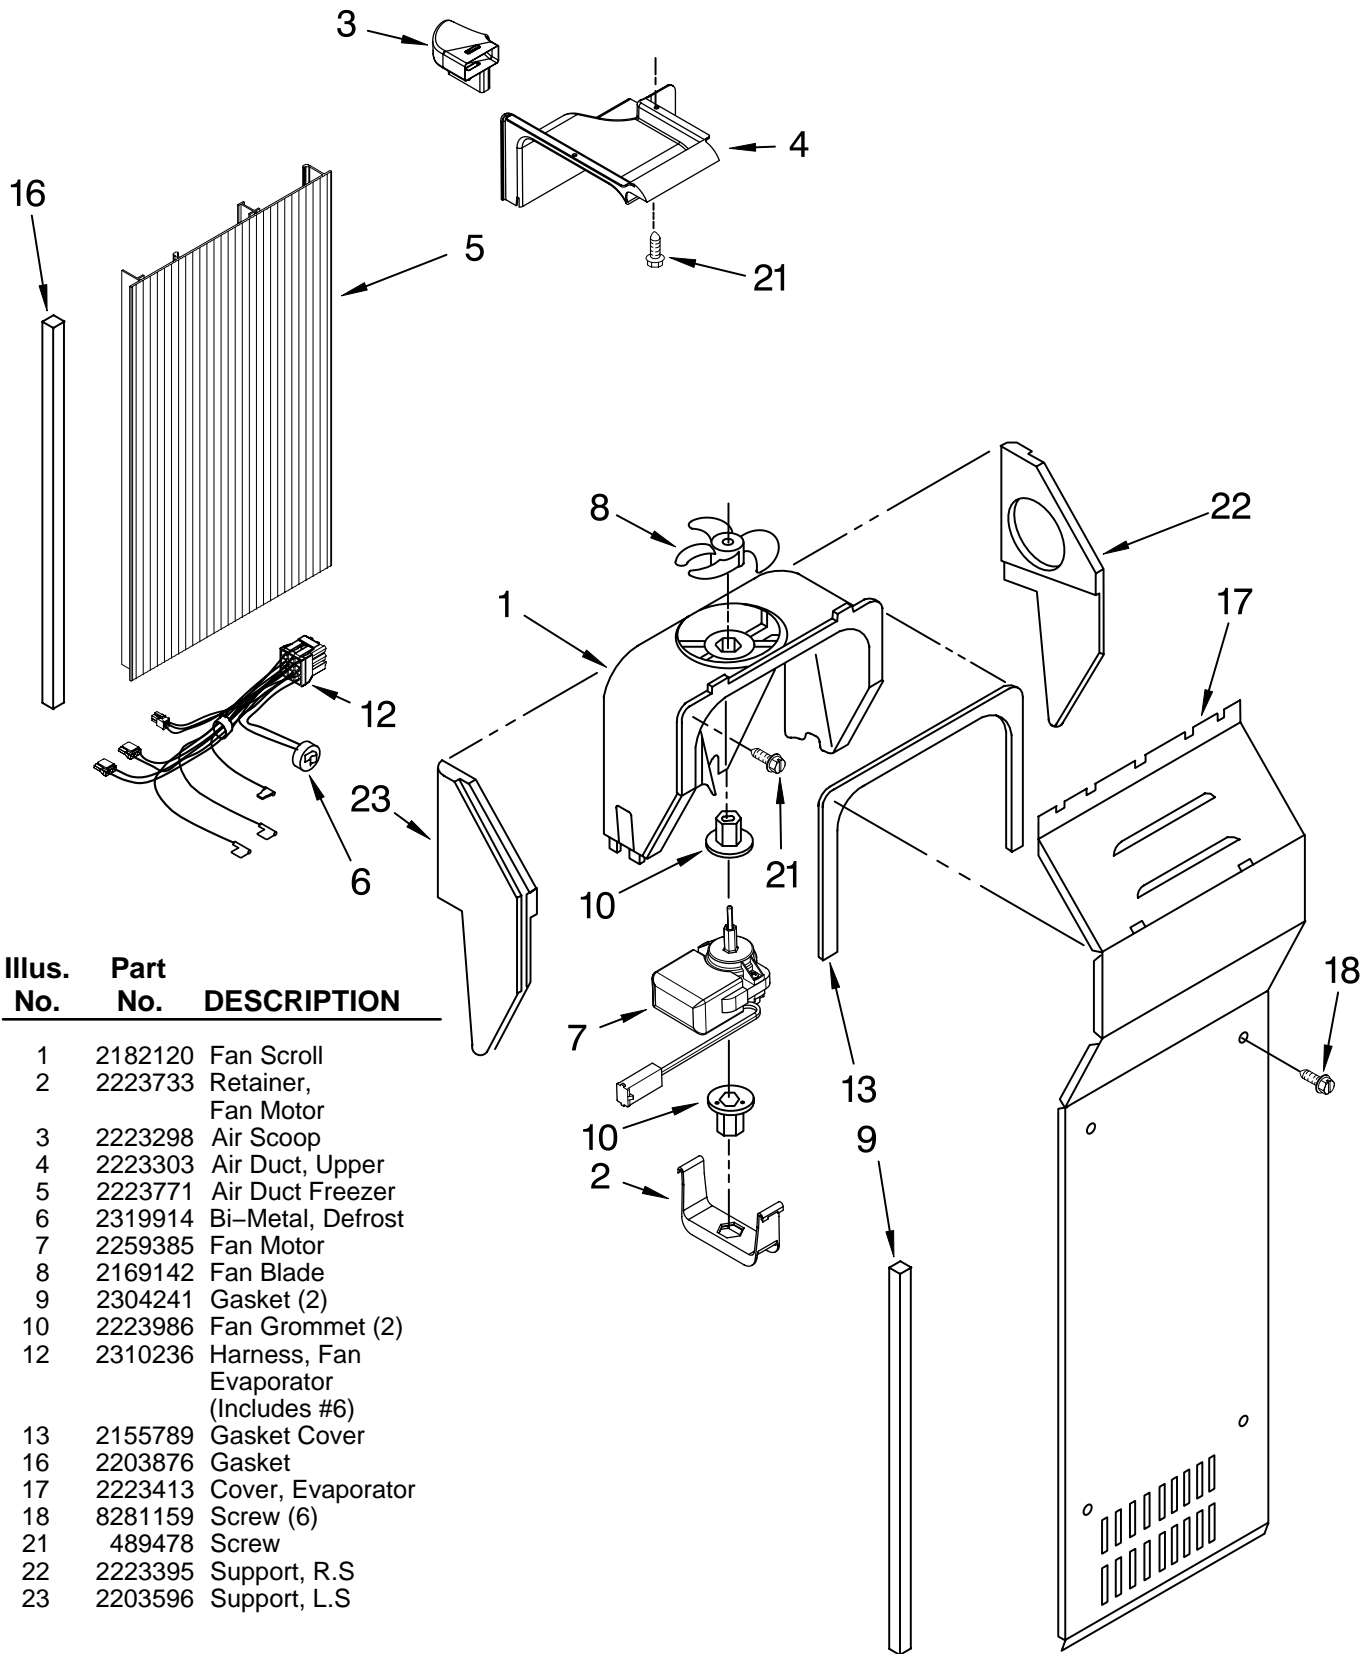

AIR FLOW PARTS

For Models: GC3SHEXNQ04, GC3SHEXNT04, GC3SHEXNB04, GC3SHEXNS04
(White) (Biscuit) (Black) (Stainless Steel)

Illus. No.	Part No.	DESCRIPTION
1	2182120	Fan Scroll
2	2223733	Retainer, Fan Motor
3	2223298	Air Scoop
4	2223303	Air Duct, Upper
5	2223771	Air Duct Freezer
6	2319914	Bi-Metal, Defrost
7	2259385	Fan Motor
8	2169142	Fan Blade
9	2304241	Gasket (2)
10	2223986	Fan Grommet (2)
12	2310236	Harness, Fan Evaporator (Includes #6)
13	2155789	Gasket Cover
16	2203876	Gasket
17	2223413	Cover, Evaporator
18	8281159	Screw (6)
21	489478	Screw
22	2223395	Support, R.S
23	2203596	Support, L.S

FOR ORDERING INFORMATION REFER TO PARTS PRICE LIST