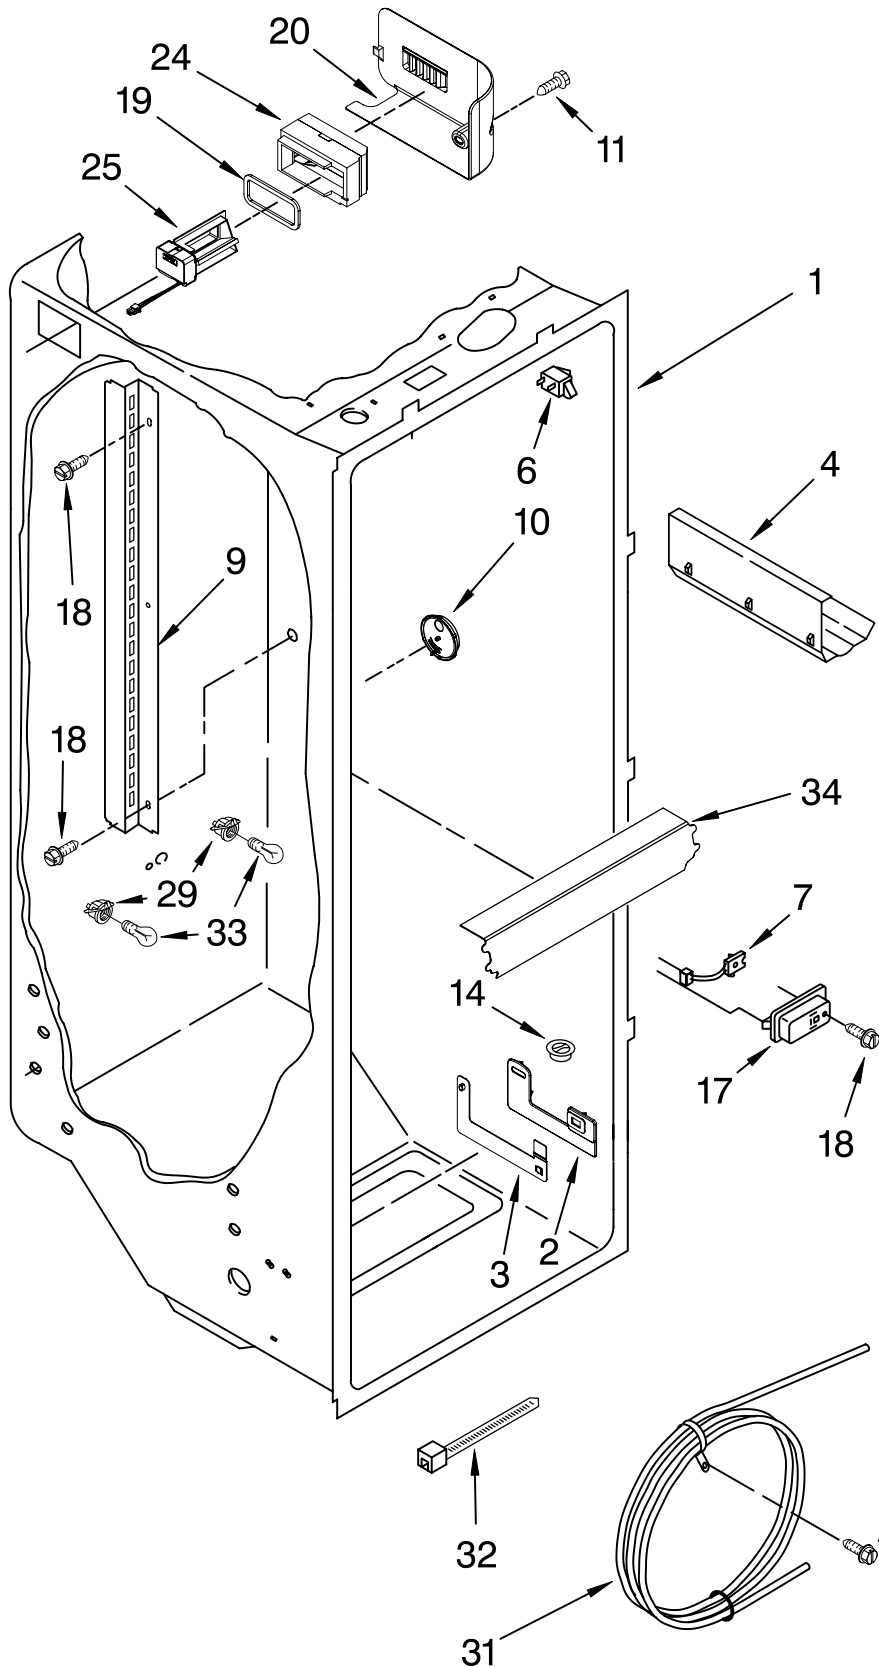

REFRIGERATOR LINER PARTS

For Models: GC3SHEXNQ04, GC3SHEXNT04, GC3SHEXNB04, GC3SHEXNS04
(White) (Biscuit) (Black) (Stainless Steel)

Illus. No.	Part No.	DESCRIPTION
1		Liner (Not A Serviceable Part)
2	2223524	Escutcheon, Meat Pan Control
3	2223339	Slide Meat Pan Control
4	2179375	Wine Rack
6	1118894	Switch, Rocker Arm
7	2188820	Thermistor
9	2319866	Ladder, Shelf (2)
10	2261601	Housing, Door Control
11	489084	Screw
14	2171846	Release Valve
17	2317105	Cover, Thermistor
18	489478	Screw
19	2304597	Gasket, Air Baffle
20	2223403	Cover, Air Baffle
24	2224076	Air Diffuser Assembly
25	2220377	Air Baffle
29	2162085	Socket
31	2223876	Reservoir
32	2205813	Strap
33	2255743	Light Bulb
34	2223663	Light Lens
37	488280	Screw

FOR ORDERING INFORMATION REFER TO PARTS PRICE LIST