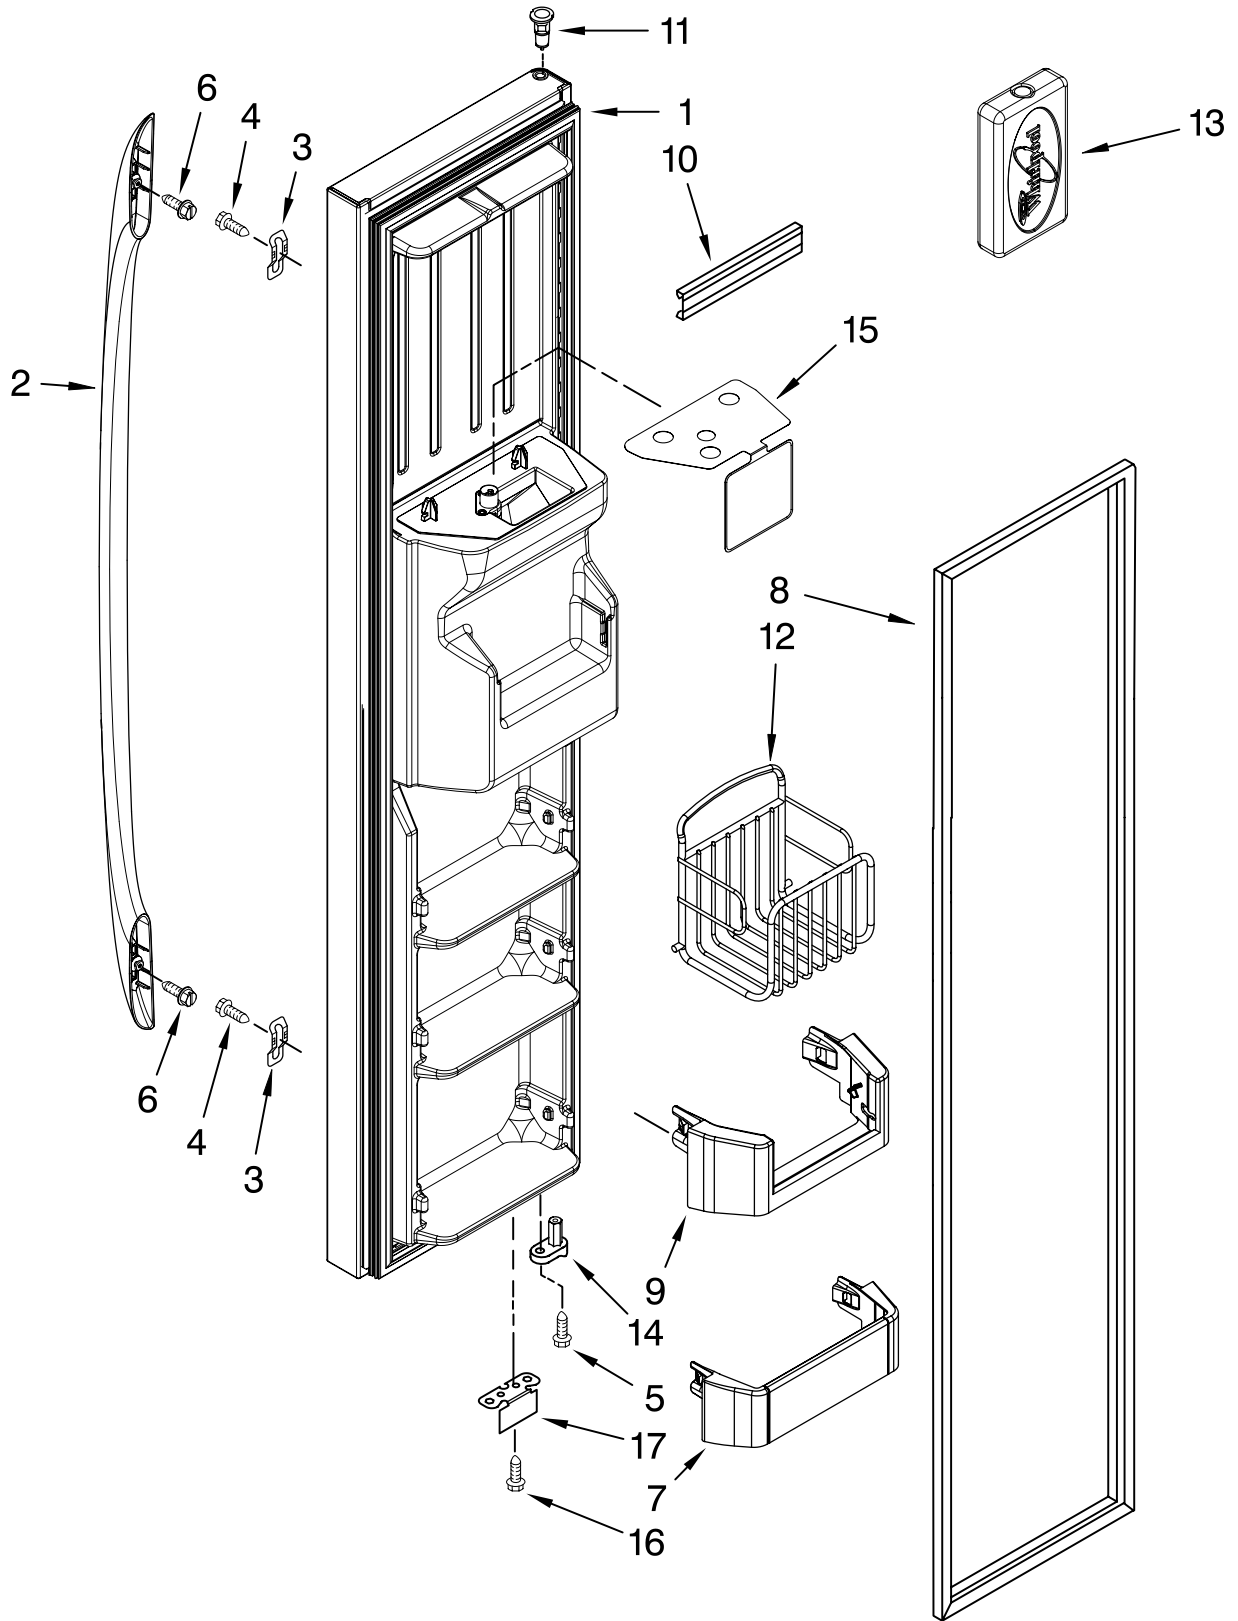

FREEZER DOOR PARTS

For Models: GC3SHEXNQ04, GC3SHEXNT04, GC3SHEXNB04, GC3SHEXNS04
(White) (Biscuit) (Black) (Stainless Steel)

FOR ORDERING INFORMATION REFER TO PARTS PRICE LIST

FREEZER DOOR PARTS

For Models: GC3SHEXNQ04, GC3SHEXNT04, GC3SHEXNB04, GC3SHEXNS04
(White) (Biscuit) (Black) (Stainless Steel)

Illus. No.	Part No.	DESCRIPTION
1		Freezer Door (Includes #8 And Dispenser Front Parts)
	2320117W	White
	2320117T	Biscuit
	2320117B	Black
	2320123SB	Stainless Steel
2		Handle (Includes #6)
	2305993W	White
	2305993T	Biscuit
	2305993B	Black
3	2255411	Clip, Mounting
4	489491	Screw
5	3400012	Screw
6	8533920	Screw
7	2171157K	Shelf Bin
8		Door Gasket, Magnetic
	2223850	Mist Beige
	2223912	Black
9	2223334	Trivet, Tilt-Out (2)
10	2219982	Trim, Door Shelf
11	2308091	Thimble, Top
12	2304309	Basket, Tilt-Out (2)
13	2255459K	Bottle, Ice Pack
14	2307050	Door Closer, Upper Cam
15	2304895	Safety Barrier
16	489420	Screw
17		Bracket, Door Stop
	2306940	Chrome
	2306940B	Black