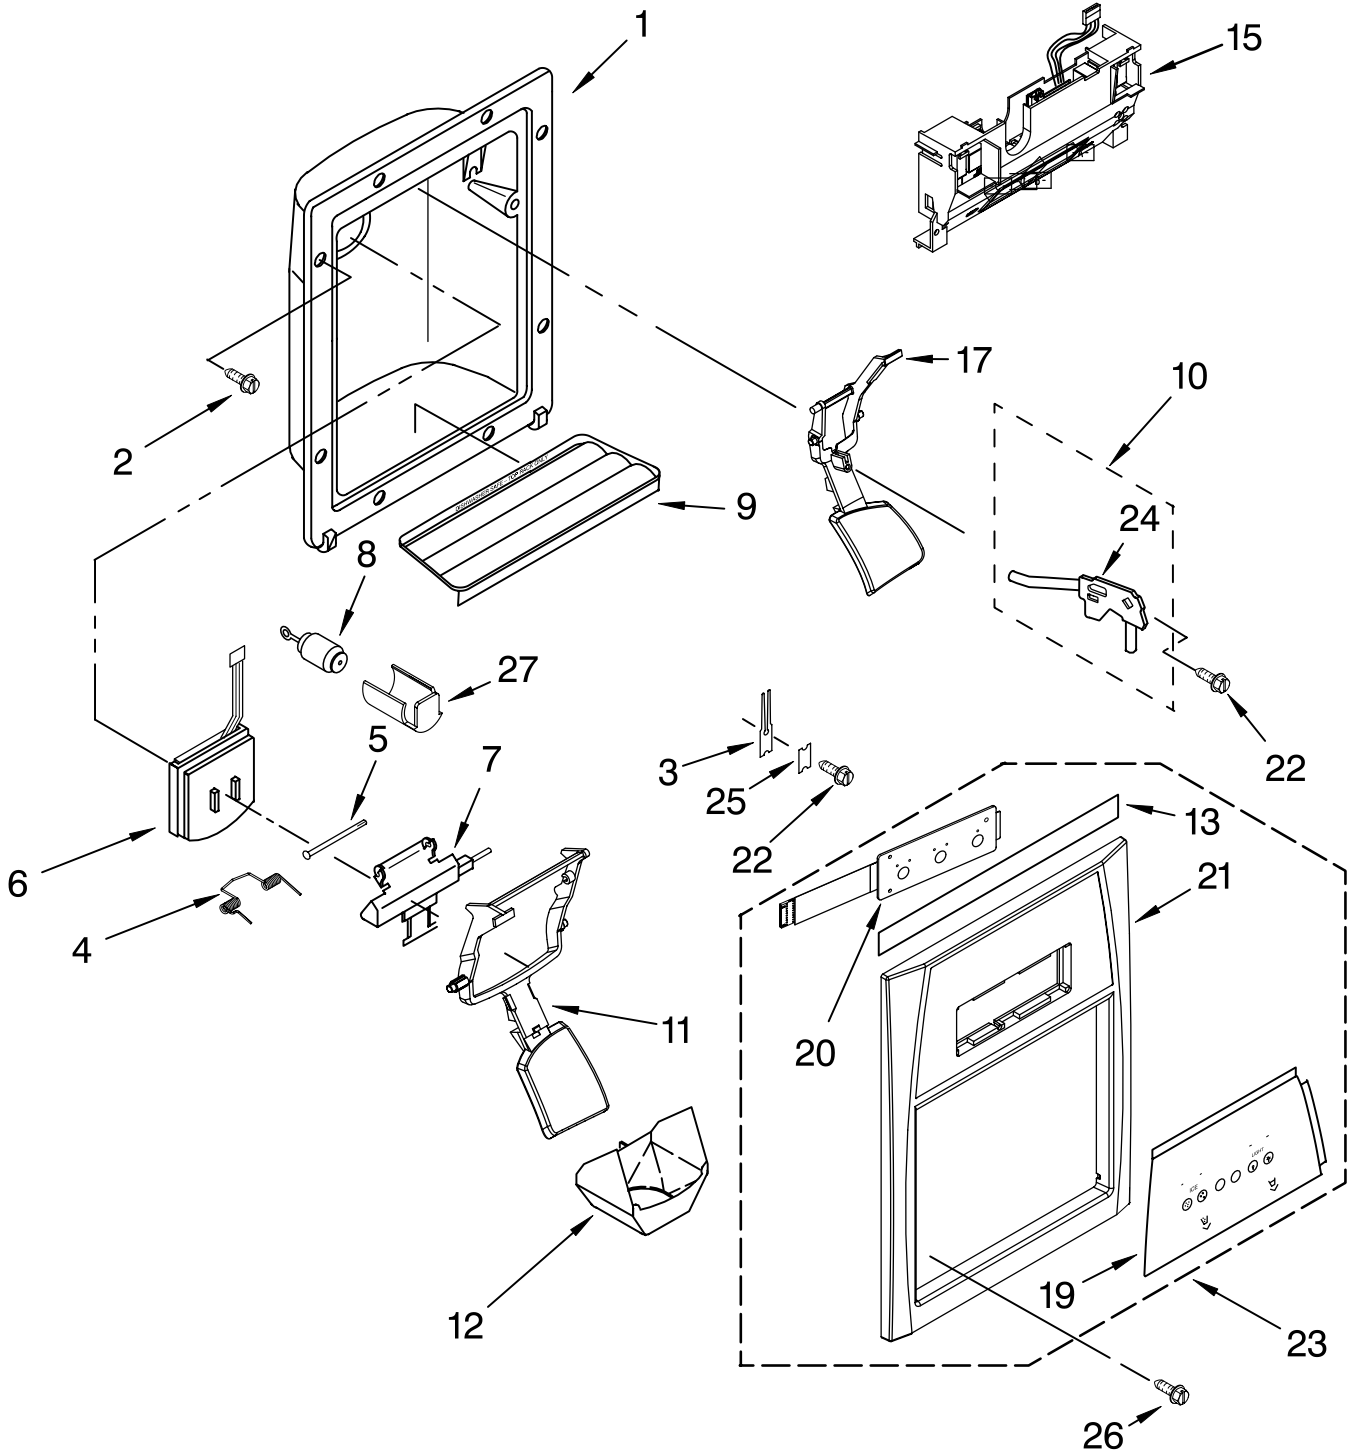

DISPENSER FRONT PARTS

For Models: GC3SHEXNQ03, GC3SHEXNT03, GC3SHEXNB03, GC3SHEXNS03
(White) (Biscuit) (Black) (Stainless Steel)

FOR ORDERING INFORMATION REFER TO PARTS PRICE LIST

DISPENSER FRONT PARTS

For Models: GC3SHEXNQ03, GC3SHEXNT03, GC3SHEXNB03, GC3SHEXNS03
(White) (Biscuit) (Black) (Stainless Steel)

Illus. No.	Part No.	DESCRIPTION
1		Housing, Dispenser (Not Serviced)
2	3196537	Screw
3	2194719	Retainer, Levers
4	2180209	Spring, Torsion
5	2196195	Pin
6	2180353	Door, Ice
7	2304355	Door Mechanism Assembly
8	2205686	Mechanism Delay
9		Grille, Overflow
	2206670W	White
	2206670T	Biscuit
	2206670B	Black
10	2209718	Water Fitting Assembly (Includes Water Tube)
11		Lever, Ice Dispenser
	2255431W	White
	2255431T	Biscuit
	2255431B	Black
12	2180224	Guide, Ice
13	2305571	Gasket
15	2306937	Bracket, Control
17		Lever, Water Dispenser
	2255432W	White
	2255432T	Biscuit
	2255432B	Black
19		Overlay, Front Cover (Not Available, Order #23)
20		LED Display (Not Available, Order #23)
21		Front Cover, Housing (Not Available, Order #23)
22	489000	Screw
23		Front Cover Assembly (Includes Items 13, 19, 20 & 21)
	2224183W	White
	2224183T	Biscuit
	2224183B	Black
24	2304673	Bracket, Dispenser
25	2195051	Strain Relief
26	3400065	Screw
27	2252127	Sleeve, Mechanism

FOR ORDERING INFORMATION REFER TO PARTS PRICE LIST