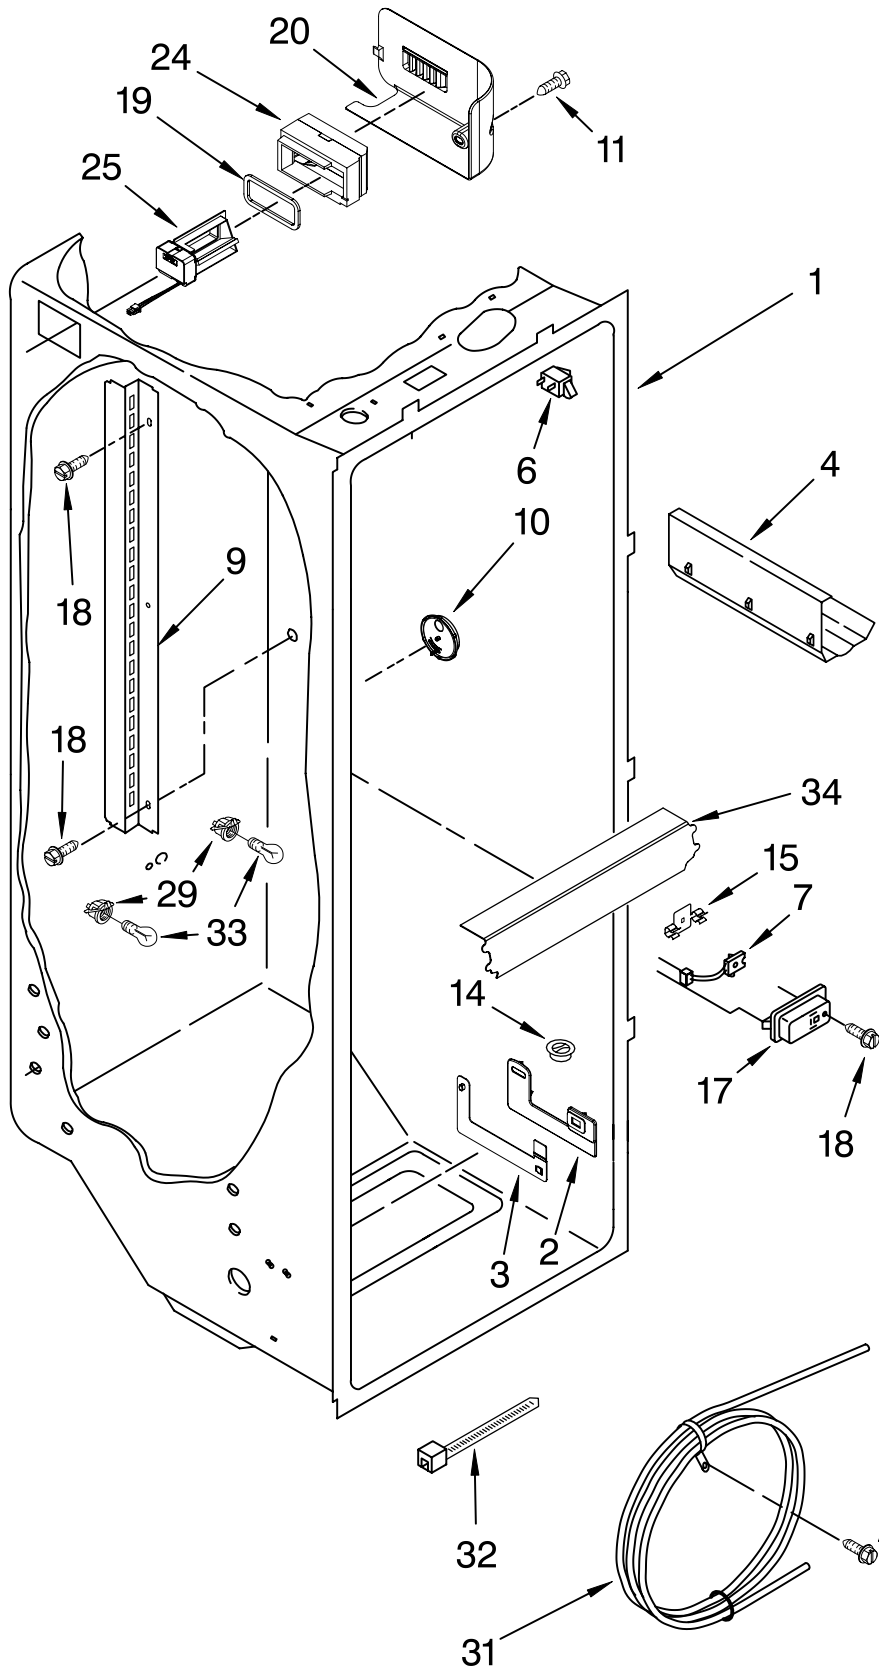

REFRIGERATOR LINER PARTS

For Models: GC3SHEXNQ03, GC3SHEXNT03, GC3SHEXNB03, GC3SHEXNS03
(White) (Biscuit) (Black) (Stainless Steel)

Illus. No.	Part No.	DESCRIPTION
1		Liner (Not A Serviceable Part)
2	2223338	Escutcheon, Meat Pan Control
3	2223339	Slide Meat Pan Control
4	2179404K	Wine Rack
6	1118894	Switch, Rocker Arm
7	2188820	Thermistor
9	2206273	Ladder, Shelf (2)
10	2261601	Housing, Door Control
11	489084	Screw
14	2171846	Release Valve
15	2209204	Clip, Thermistor
17	1116793	Cover, Thermistor
18	489478	Screw
19	2304597	Gasket, Air Baffle
20	2223403	Cover, Air Baffle
24	2224076	Air Diffuser Assembly
25	2220377	Air Baffle
29	2162085	Socket
31	2223876	Reservoir
32	2307062	Strap
33	2255743	Light Bulb
34	2223663	Light Lens
37	488280	Screw

FOR ORDERING INFORMATION REFER TO PARTS PRICE LIST