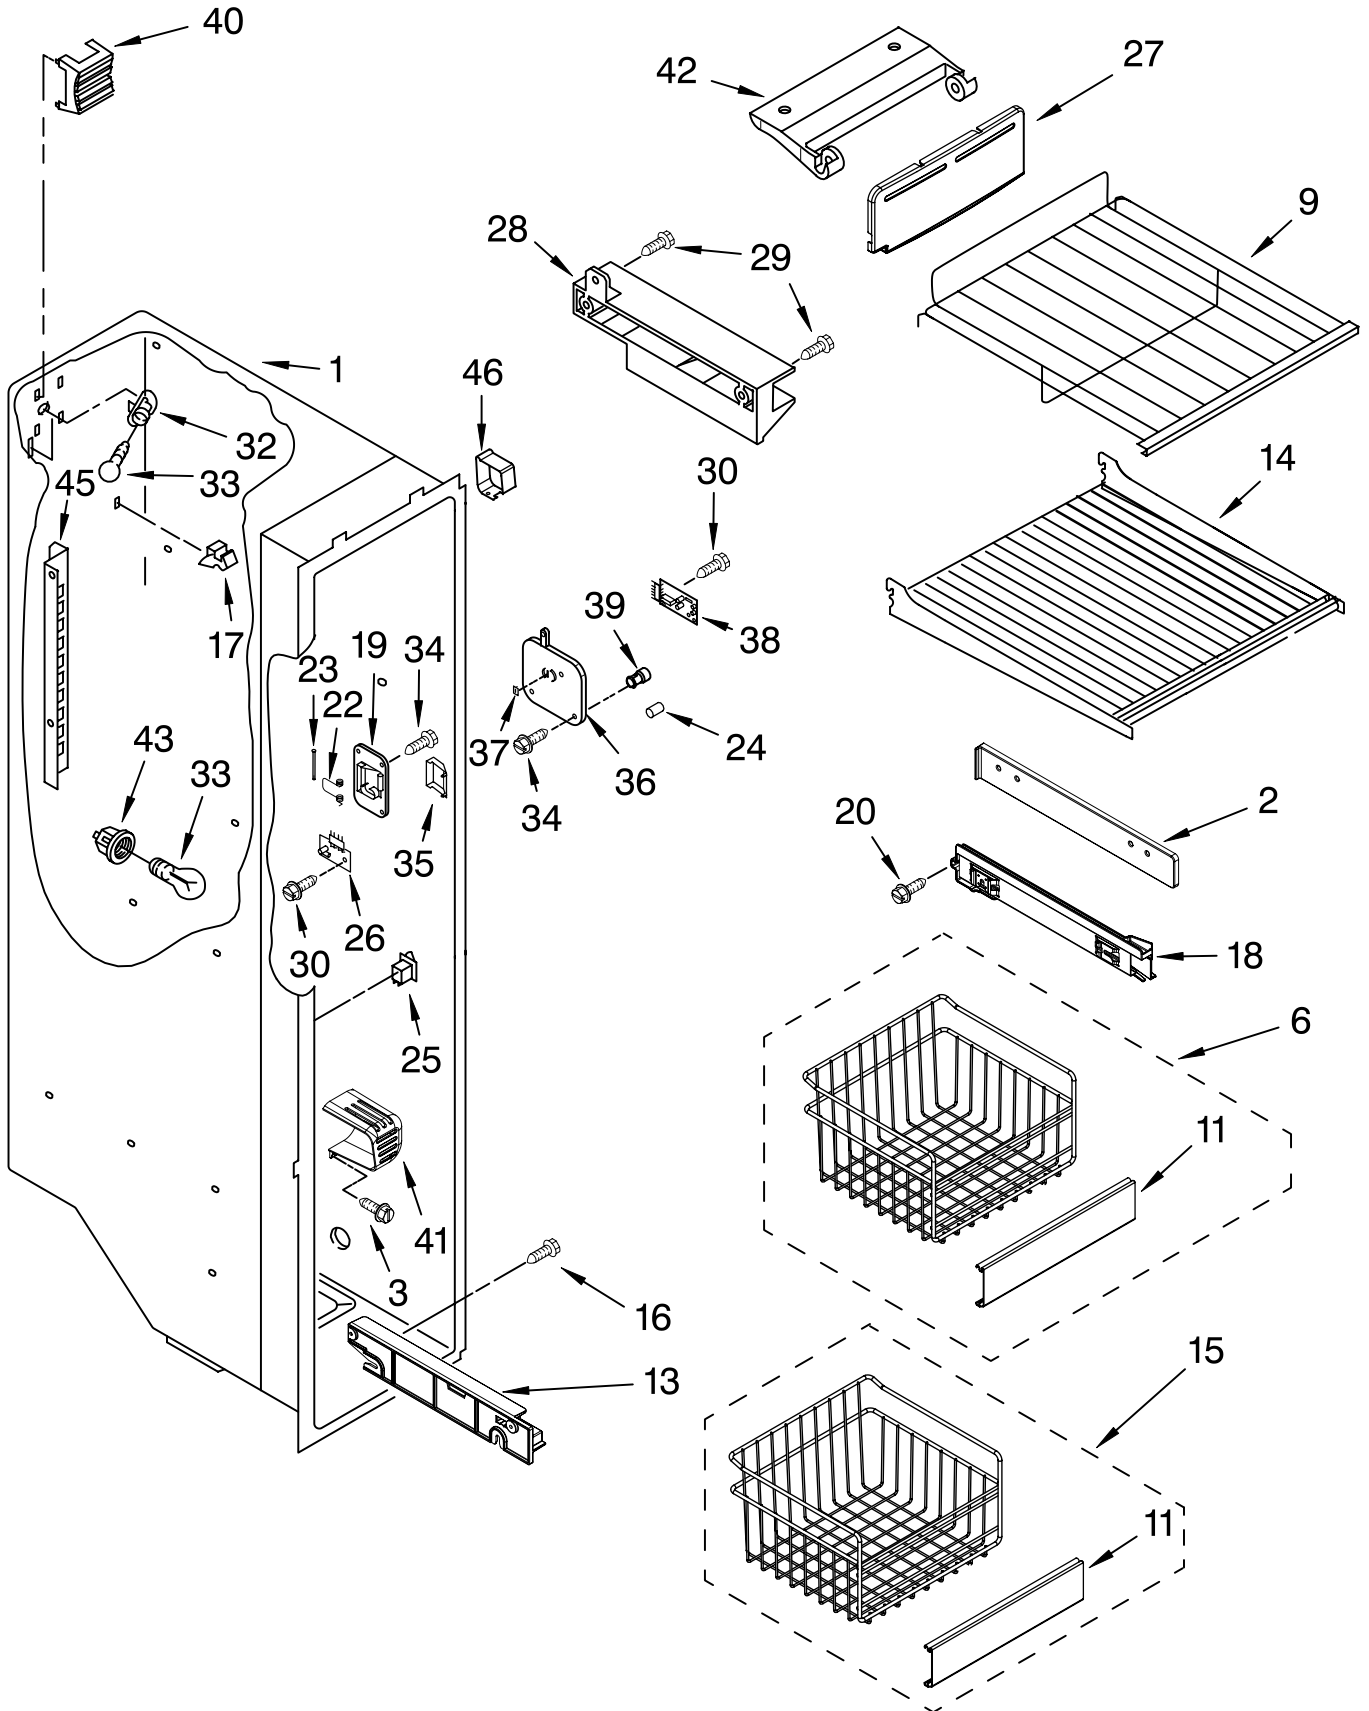

FREEZER LINER PARTS

For Models: GC3SHEXNQ03, GC3SHEXNT03, GC3SHEXNB03, GC3SHEXNS03
(White) (Biscuit) (Black) (Stainless Steel)

FOR ORDERING INFORMATION REFER TO PARTS PRICE LIST

FREEZER LINER PARTS

For Models: GC3SHEXNQ03, GC3SHEXNT03, GC3SHEXNB03, GC3SHEXNS03
(White) (Biscuit) (Black) (Stainless Steel)

Illus. No.	Part No.	DESCRIPTION
1		Liner (Not A Serviceable Part)
2	2223777	Spacer, Slide (2)
3	3400893	Screw
6	2223690	Basket, Deep (2)
9	2223500	Shelf Assembly, Cantilever (2)
11	2223782	Front, Basket
13		Shelf Track
	2223787	Right Side
	2223788	Left Side
14	2223681	Shelf, Fixed
15	2223692	Basket, Lower
16	486298	Screw
17	842534	Clip, Air Duct (2)
18		Glide Assembly, Basket (2)
	2301544	Right Side
	2301545	Left Side
19	2223991	Cover, Emitter
20	8534064	Screw
22	2198635	Spring
23	2198634	Pin
24	2198665	Tube, P.C. Board
25	1115373	Switch, Rocker Arm
26	2220398	P.C. Board Emitter
27	2223321	Cover, Ice Maker
28		Slide, Ice Maker Mounting
	2212321	Right Side
	2306900	Left Side
29	489478	Screw
30	489214	Screw
32	2162085	Light Socket
33	2255743	Light Bulb
34	8281185	Screw
35	2198633	Flipper
36	2255558	Cover, Receiver
37	2255562	Slide, Ice Maker Shut Off
38	2255114	P.C. Board, Receiver
39	2198643	Lens
40	2198589	Light Shield
41	2212340	Light Lens
42	2198641	Bracket, Ice Maker Cover
43	2155597	Socket, Light
45		Ladder
	2198609	Left Side
	2198610	Right Side
46	2306901	Shield, Wiring

FOR ORDERING INFORMATION REFER TO PARTS PRICE LIST