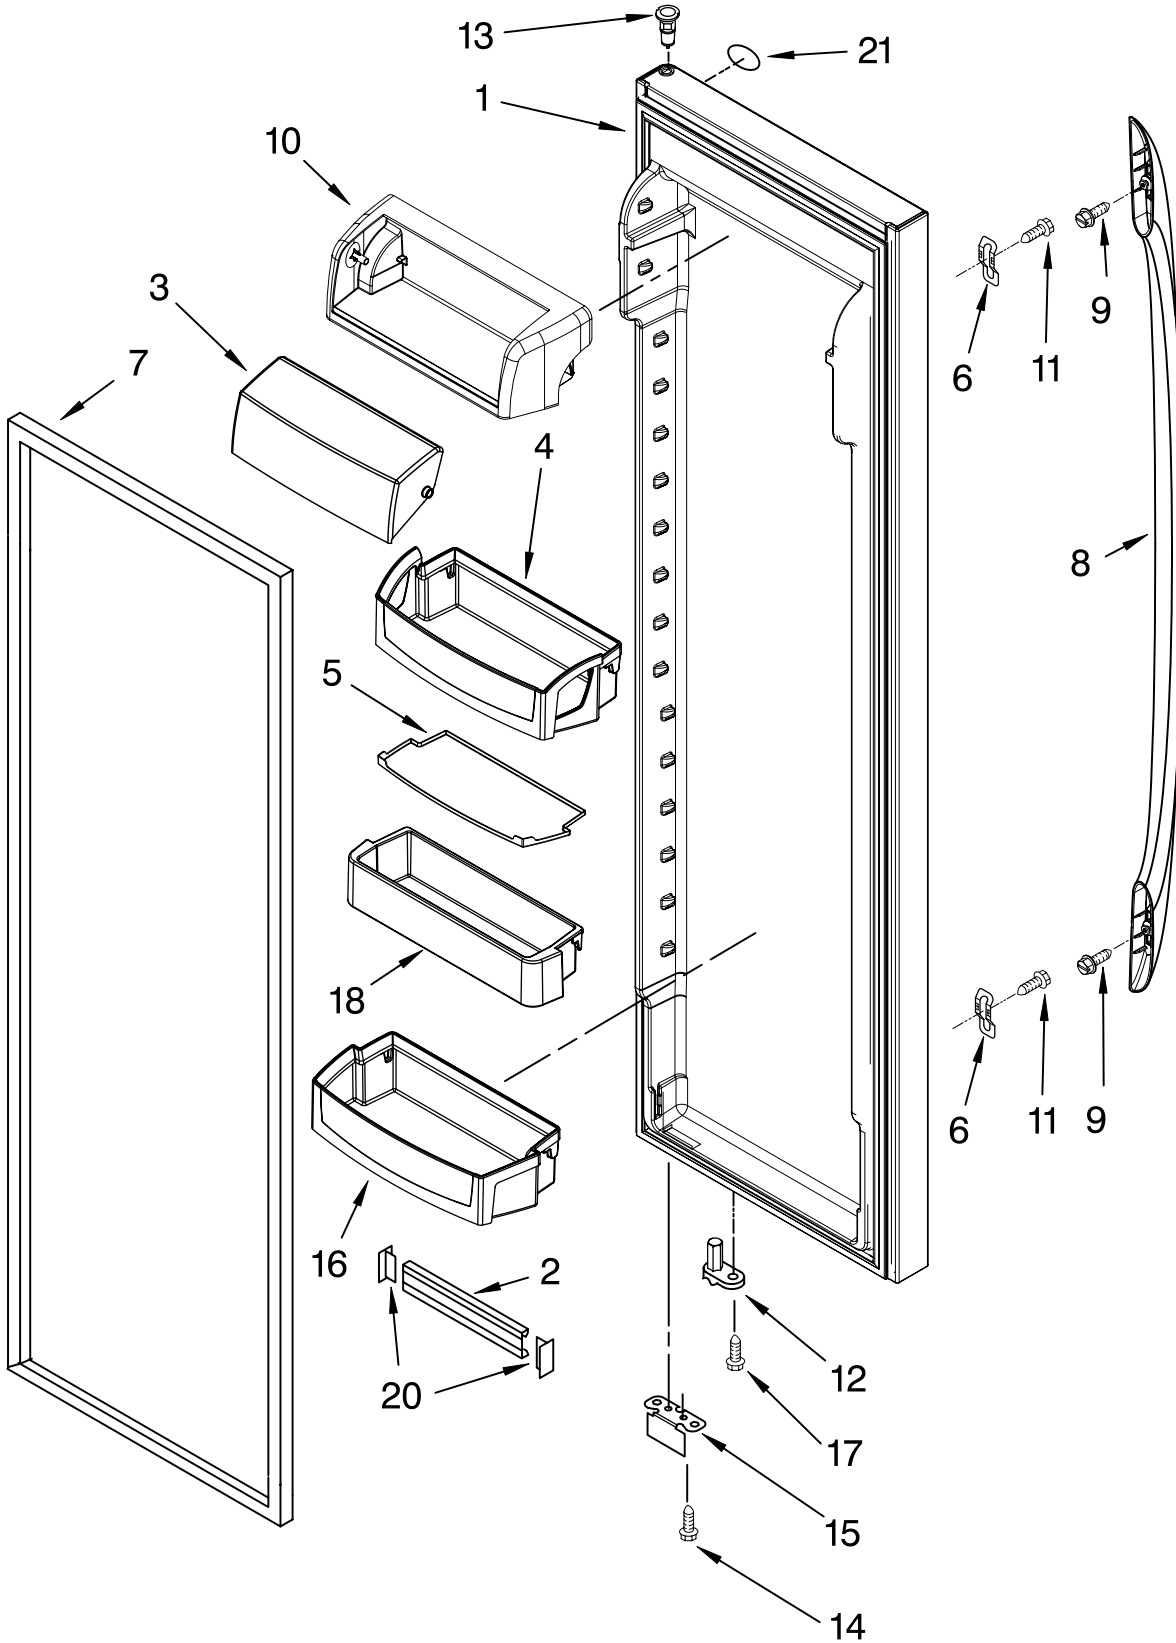

REFRIGERATOR DOOR PARTS

For Models: GC3SHEXNQ03, GC3SHEXNT03, GC3SHEXNB03, GC3SHEXNS03
(White) (Biscuit) (Black) (Stainless Steel)

FOR ORDERING INFORMATION REFER TO PARTS PRICE LIST

REFRIGERATOR DOOR PARTS

For Models: GC3SHEXNQ03, GC3SHEXNT03, GC3SHEXNB03, GC3SHEXNS03
(White) (Biscuit) (Black) (Stainless Steel)

Illus. No.	Part No.	DESCRIPTION
1		Refrigerator Door (Includes #7)
	2223835W	White
	2223835T	Biscuit
	2223835B	Black
	2224132S	Stainless Steel
2	2203087K	Trim, Shelf
3	2255421	Dairy Door
4	2223463K	Door Bin
5	2223464K	Mat, Bin (3)
6	2255411	Clip, Mounting
7		Door Gasket, Magnetic
	2223841	Mist Beige
	2223911	Black
8		Handle (Includes #9)
	2305993W	White
	2305993T	Biscuit
	2305993B	Black
9	8533920	Screw
10	2223879	Dairy Compartment
11	489491	Screw
12	2182178	Door Closer, Upper Cam
13	2308091	Thimble, Top
14	489420	Screw
15		Bracket, Door Stop
	2306940	Chrome
	2306940B	Black
16	2223239K	Door Bin (2)
17	3400012	Screw
18	2224173	Door Bin, Shallow
20	2156006K	Plug, Trim
21	2220214	Nameplate