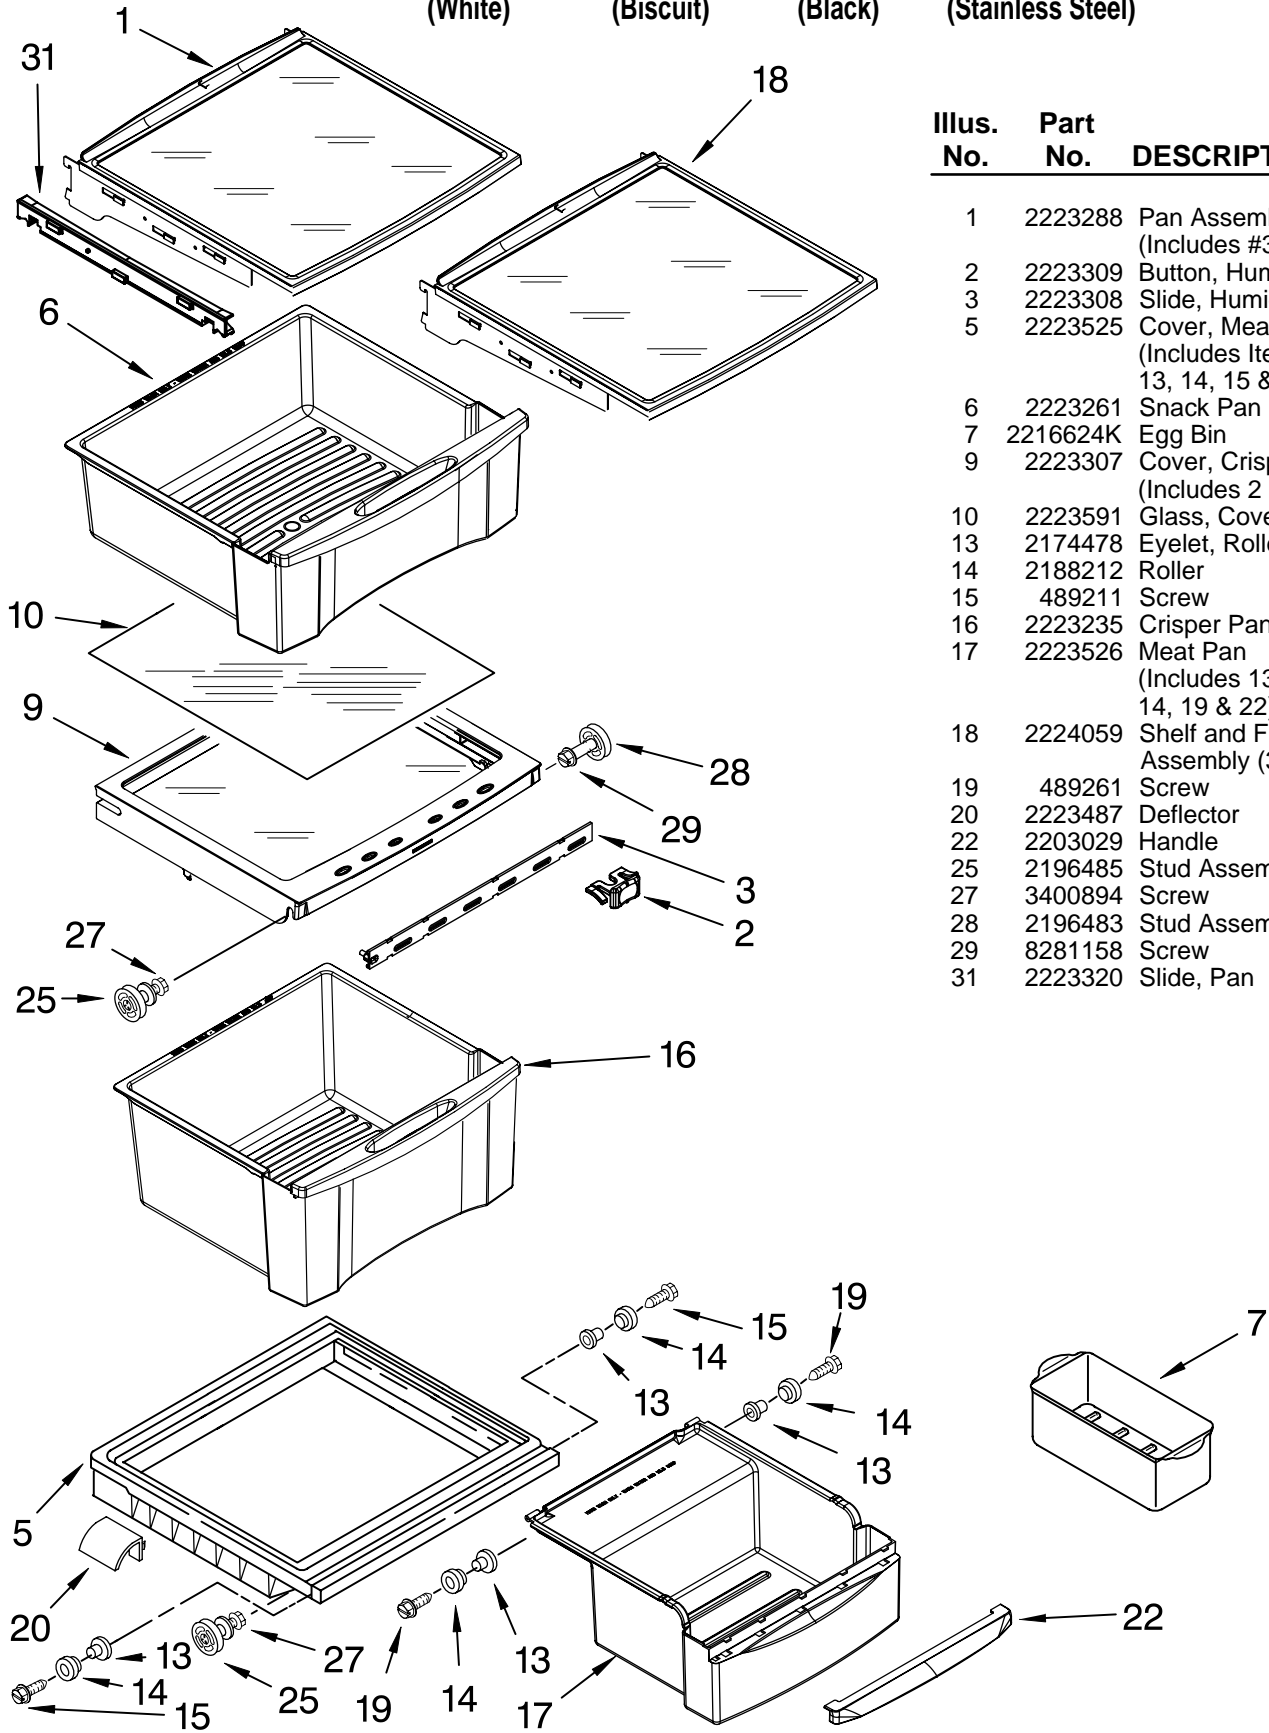

FOR ORDERING INFORMATION REFER TO PARTS PRICE LIST

REFRIGERATOR LINER PARTS

For Models: GC3SHEXNQ03, GC3SHEXNT03, GC3SHEXNB03, GC3SHEXNS03
 (White) (Biscuit) (Black) (Stainless Steel)

Illus. No.	Part No.	DESCRIPTION
1		Liner (Not A Serviceable Part)
2	2223338	Escutcheon, Meat Pan Control
3	2223339	Slide Meat Pan Control
4	2179404K	Wine Rack
6	1118894	Switch, Rocker Arm
7	2188820	Thermistor
9	2206273	Ladder, Shelf (2)
10	2261601	Housing, Door Control
11	489084	Screw
14	2171846	Release Valve
15	2209204	Clip, Thermistor
17	1116793	Cover, Thermistor
18	489478	Screw
19	2304597	Gasket, Air Baffle
20	2223403	Cover, Air Baffle
24	2224076	Air Diffuser Assembly
25	2220377	Air Baffle
29	2162085	Socket
31	2223876	Reservoir
32	2307062	Strap
33	2255743	Light Bulb
34	2223663	Light Lens
37	488280	Screw

FOR ORDERING INFORMATION REFER TO PARTS PRICE LIST

REFRIGERATOR SHELF PARTS

For Models: GC3SHEXNQ03, GC3SHEXNT03, GC3SHEXNB03, GC3SHEXNS03
(White) (Biscuit) (Black) (Stainless Steel)

Illus. No.	Part No.	DESCRIPTION
1	2223288	Pan Assembly (Includes #31)
2	2223309	Button, Humidity
3	2223308	Slide, Humidity
5	2223525	Cover, Meat Pan (Includes Items 13, 14, 15 & 20)
6	2223261	Snack Pan
7	2216624K	Egg Bin
9	2223307	Cover, Crisper (Includes 2 & 3)
10	2223591	Glass, Cover
13	2174478	Eyelet, Roller
14	2188212	Roller
15	489211	Screw
16	2223235	Crisper Pan
17	2223526	Meat Pan (Includes 13, 14, 19 & 22)
18	2224059	Shelf and Frame Assembly (3)
19	489261	Screw
20	2223487	Deflector
22	2203029	Handle
25	2196485	Stud Assembly
27	3400894	Screw
28	2196483	Stud Assembly
29	8281158	Screw
31	2223320	Slide, Pan