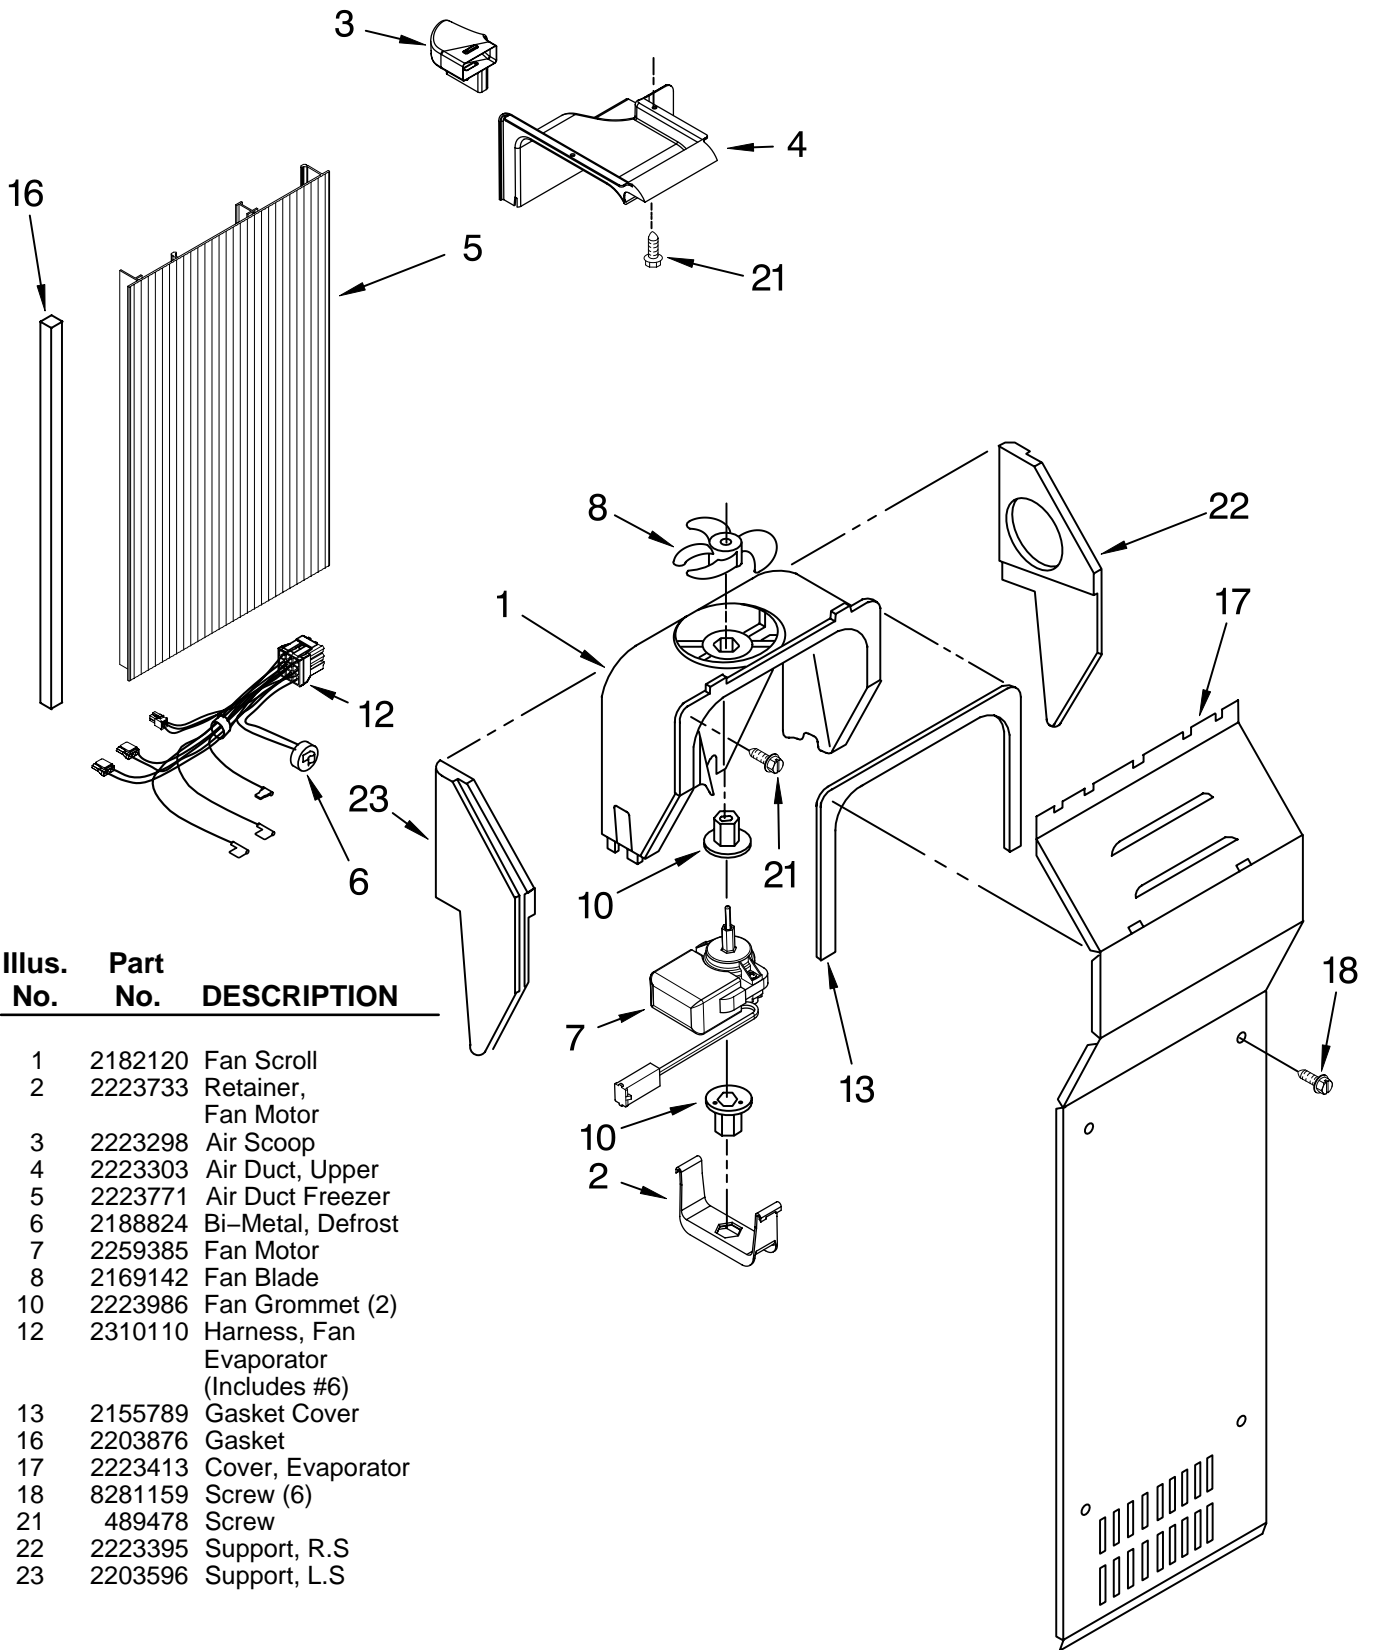

AIR FLOW PARTS

For Models: GC3SHEXNQ03, GC3SHEXNT03, GC3SHEXNB03, GC3SHEXNS03
(White) (Biscuit) (Black) (Stainless Steel)

Illus. No.	Part No.	DESCRIPTION
1	2182120	Fan Scroll
2	2223733	Retainer, Fan Motor
3	2223298	Air Scoop
4	2223303	Air Duct, Upper
5	2223771	Air Duct Freezer
6	2188824	Bi-Metal, Defrost
7	2259385	Fan Motor
8	2169142	Fan Blade
10	2223986	Fan Grommet (2)
12	2310110	Harness, Fan Evaporator (Includes #6)
13	2155789	Gasket Cover
16	2203876	Gasket
17	2223413	Cover, Evaporator
18	8281159	Screw (6)
21	489478	Screw
22	2223395	Support, R.S
23	2203596	Support, L.S

FOR ORDERING INFORMATION REFER TO PARTS PRICE LIST