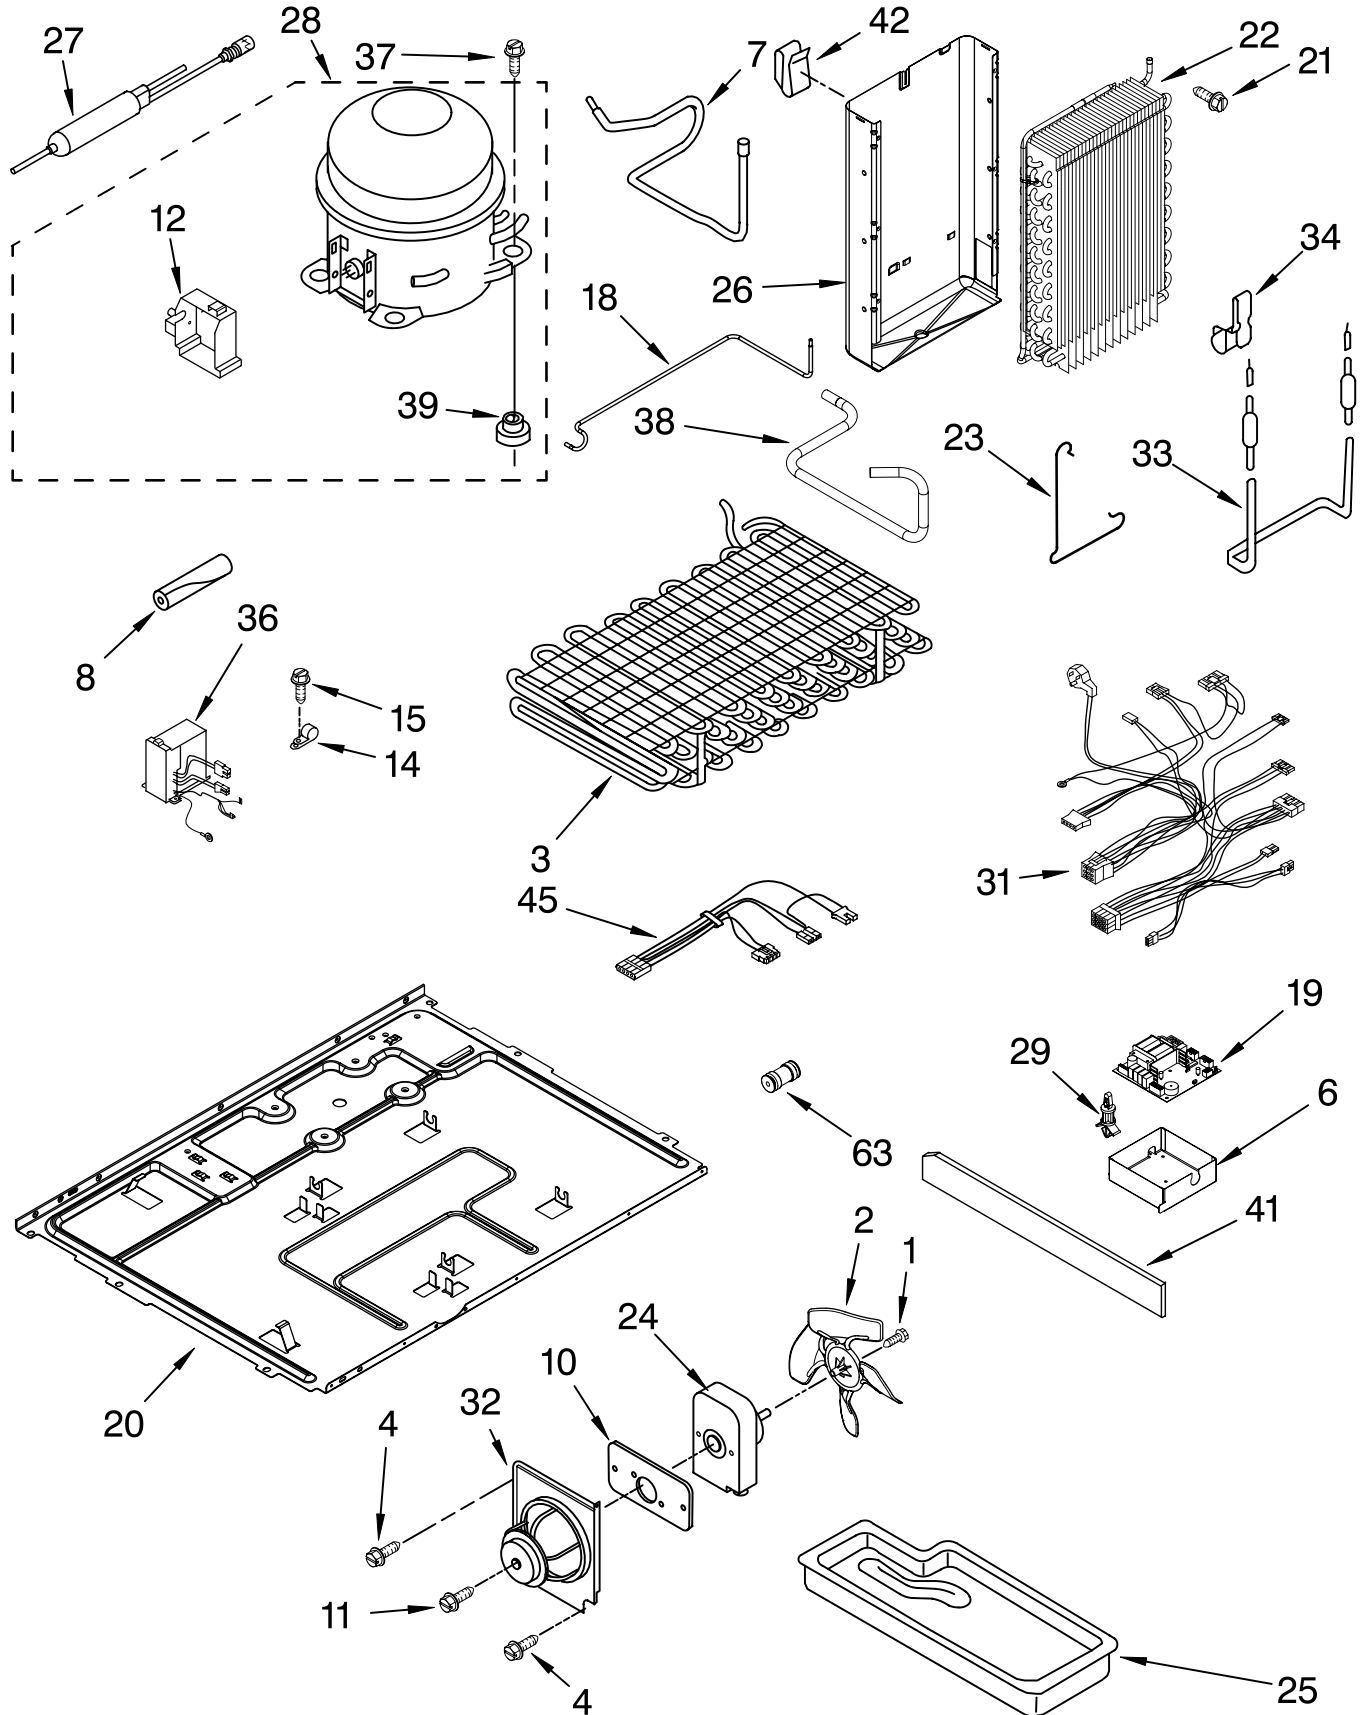

UNIT PARTS

For Models: GC3SHEXNQ03, GC3SHEXNT03, GC3SHEXNB03, GC3SHEXNS03
(White) (Biscuit) (Black) (Stainless Steel)

FOR ORDERING INFORMATION REFER TO PARTS PRICE LIST

UNIT PARTS

For Models: GC3SHEXNQ03, GC3SHEXNT03, GC3SHEXNB03, GC3SHEXNS03
(White) (Biscuit) (Black) (Stainless Steel)

Illus. No.	Part No.	DESCRIPTION
1	777070	Screw
2	2225834	Fan, Blade
3	2223315	Condenser Assembly
4	8281197	Screw
6	2223703	Housing, Control Board
7	2223351	Tube Suction
8	2161302	Sleeve
10	2301979	Plate, Mounting
11	8281196	Screw
12	2215676	Cover, Terminal
14	2185788	Clamp, Cable
15	488649	Screw
18	2223353	Tube, Condenser to Heat Loop
19	2307028	Electronic Control
20	2306932	Baseplate
21	489478	Screw
22	2188823	Evaporator
23	2161324	Clamp
24	2188729	Fan, Motor

Illus. No.	Part No.	DESCRIPTION
25	2223398	Tray, Evaporator
26	2224022	Heat Shield
27	2199167	Drier
28	2223801	Compressor (Includes Items 12 & 39)
29	2223800	Spacer (5)
31	2187849	Harness, Main Control
32	2224024	Fan, Motor Bracket
33	2210737	Heater, Defrost
34	2304287	Clip
36	2304098	Inverter Box
37	489473	Screw
38	2223352	Tube, Discharge
39		Grommet (4) Production
	2183042	Service
	4387558	Extension, Air Baffle
41	2223394	
42	2155547	Clip, Heat Shield
45	2187737	Unit Harness
63	2209709	Connector, Water Tube

Illus. No.	Part No.	DESCRIPTION
Following Parts Not Illustrated and Optional Parts Not Included		
	978025	Valve, Access (1/4")
	978026	Valve, Access (5/16")
	978027	Valve, Access (3/8")
	978028	Valve, Access (1/2")
	978029	Valve, Access (5/8")
	978030	Valve, Access (3/4")
	876764	Valve, Access (3/16")

REFRIGERANT CHARGE

6.00 oz.
(R-134A)