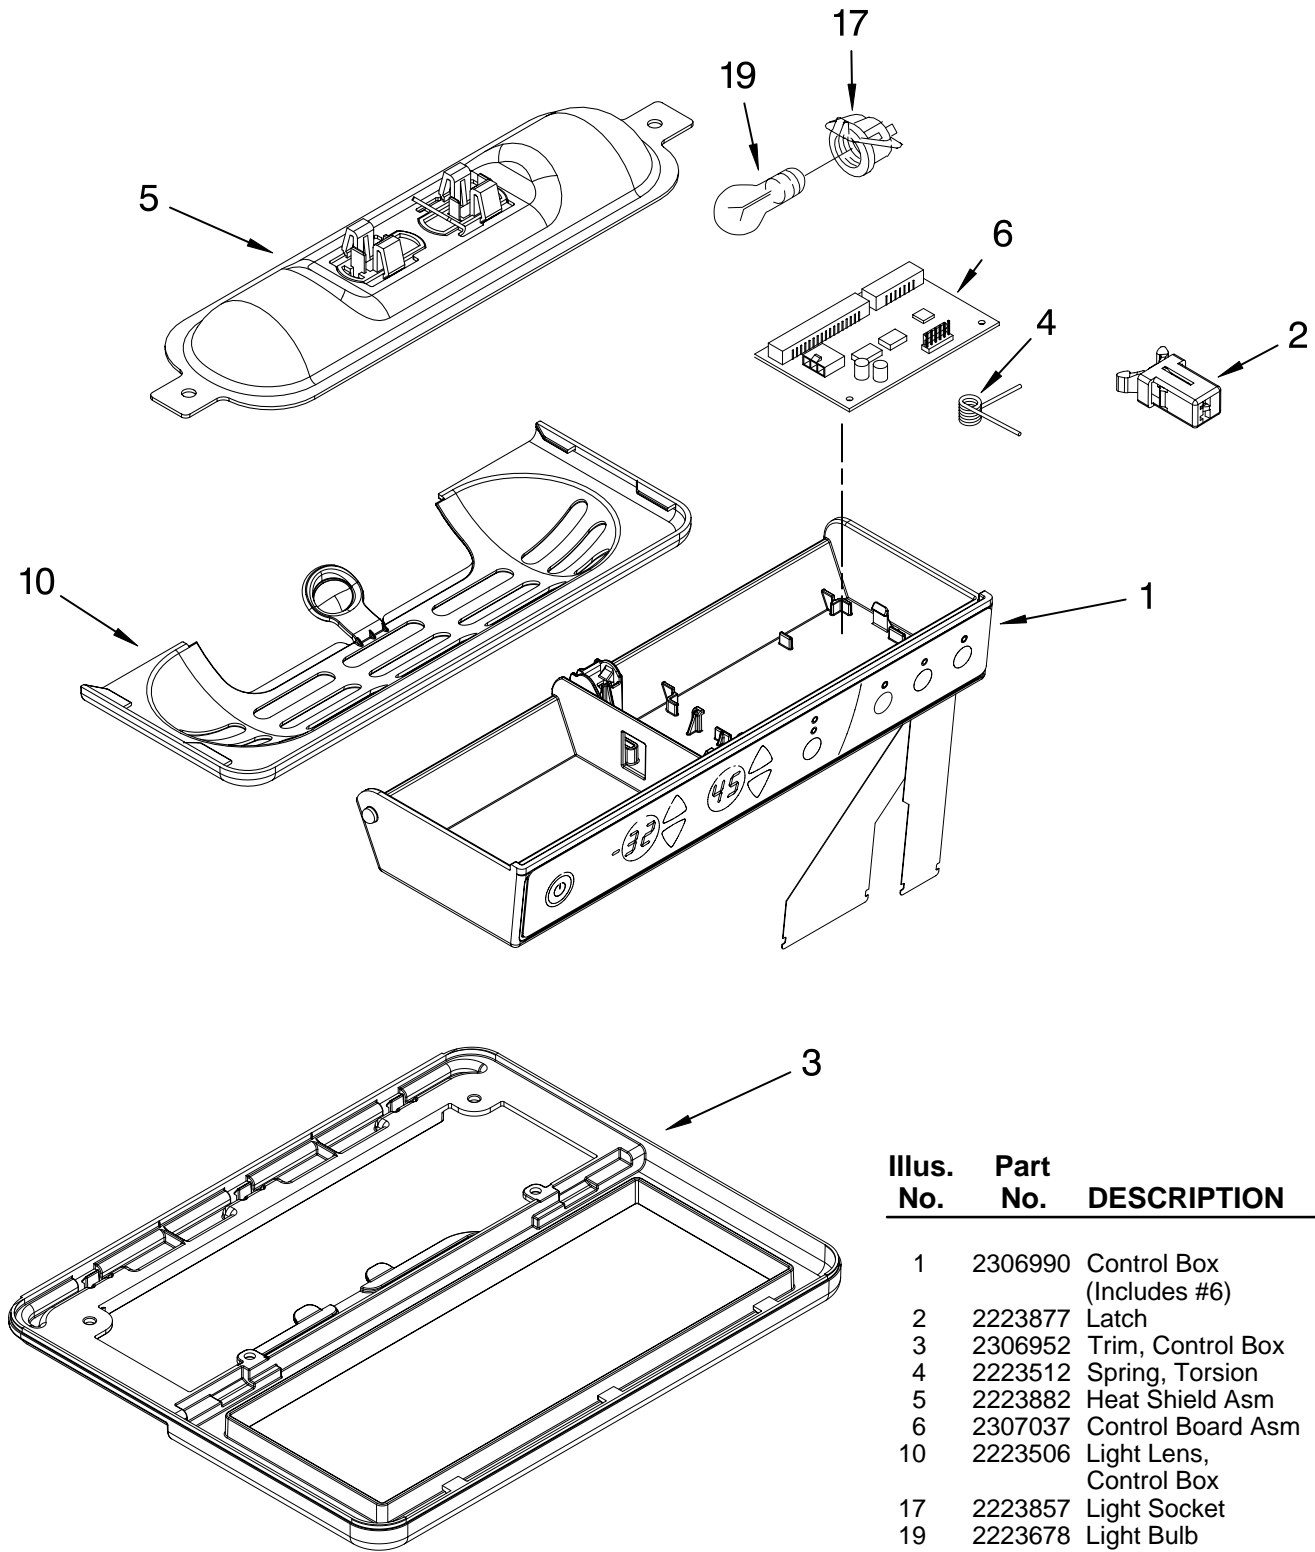

CONTROL PARTS

For Models: GC3SHEXNQ03, GC3SHEXNT03, GC3SHEXNB03, GC3SHEXNS03
(White) (Biscuit) (Black) (Stainless Steel)

Illus. No.	Part No.	DESCRIPTION
1	2306990	Control Box (Includes #6)
2	2223877	Latch
3	2306952	Trim, Control Box
4	2223512	Spring, Torsion
5	2223882	Heat Shield Asm
6	2307037	Control Board Asm
10	2223506	Light Lens, Control Box
17	2223857	Light Socket
19	2223678	Light Bulb

FOR ORDERING INFORMATION REFER TO PARTS PRICE LIST