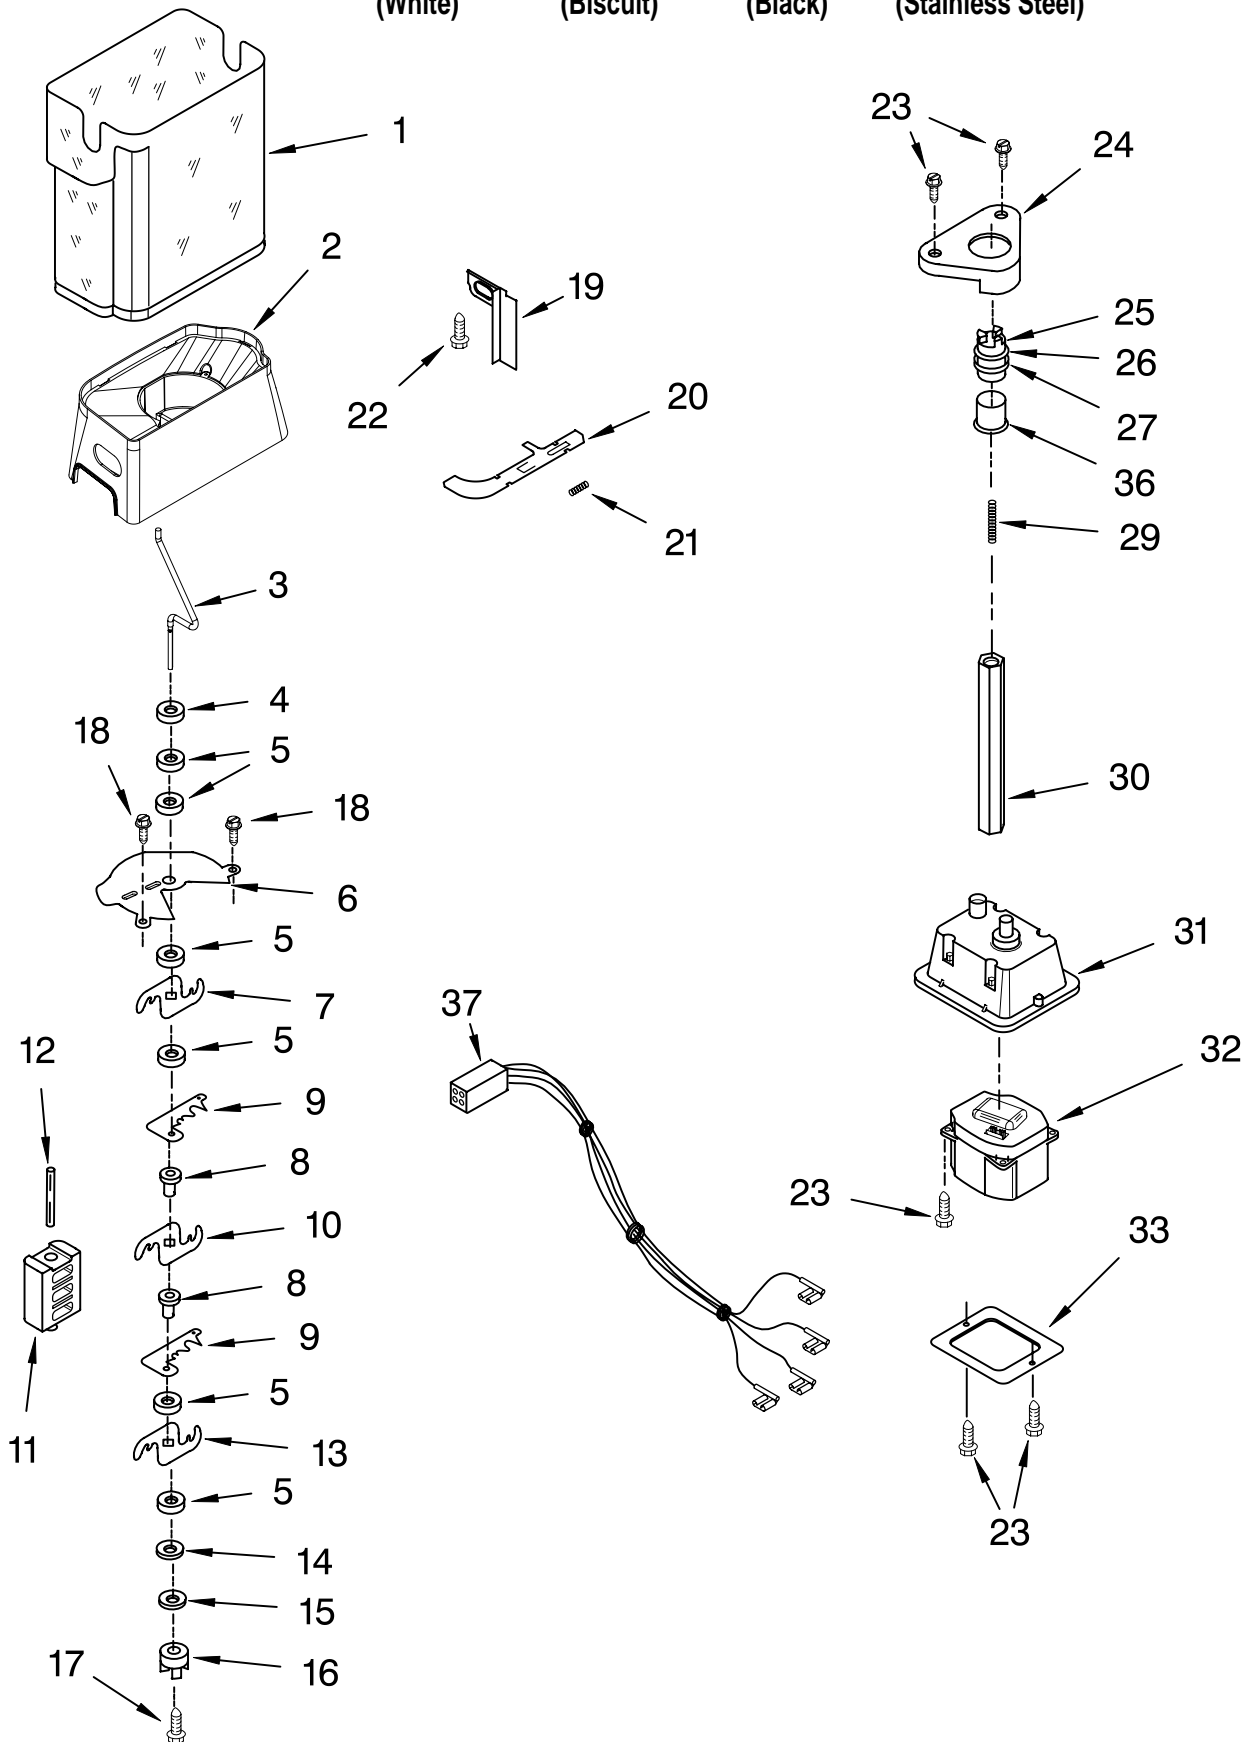

MOTOR AND ICE CONTAINER PARTS

For Models: GC3SHEXNQ03, GC3SHEXNT03, GC3SHEXNB03, GC3SHEXNS03
(White) (Biscuit) (Black) (Stainless Steel)

FOR ORDERING INFORMATION REFER TO PARTS PRICE LIST

MOTOR AND ICE CONTAINER PARTS

For Models: GC3SHEXNQ03, GC3SHEXNT03, GC3SHEXNB03, GC3SHEXNS03
(White) (Biscuit) (Black) (Stainless Steel)

Illus. No.	Part No.	DESCRIPTION
1	2223317	Ice Bin
2	2255574	Crusher Bin
3	2258222	Auger
4	2258220	Washer
5	1119007	Spacer, Flat (6)
6	2255460	Cover, Crusher
7	2257022	Blade, Rotary
8	1119005	Spacer, Step (2)
9	2257020	Blade, Fixed
10	2257023	Blade, Rotary
11	2198602	Block, Blade
12	489229	Roll Pin
13	2257024	Blade, Rotary
14	489235	Washer, Plain
15	2198661	Washer, Coupling
16	2220457	Coupling
17	8281164	Screw
18	3400065	Screw
19	2255575	Button, Bin
20	2212371	Latch, Bin
21	2198608	Spring, Latch
22	2198671	Screw
23	8281163	Screw
24	2212369	Holder
25	2220458	Coupling, Bottom
26	2198628	Seal
27	2212370	Washer
29	2198607	Spring
30	999536	Drive Shaft
31	2256154	Enclosure, Motor
32	2188860	Dispenser, Motor
33	2212305	Cover
36	2212365	Sleeve, Coupling
37	2187725	Wire Harness, IDI Motor

FOR ORDERING INFORMATION REFER TO PARTS PRICE LIST