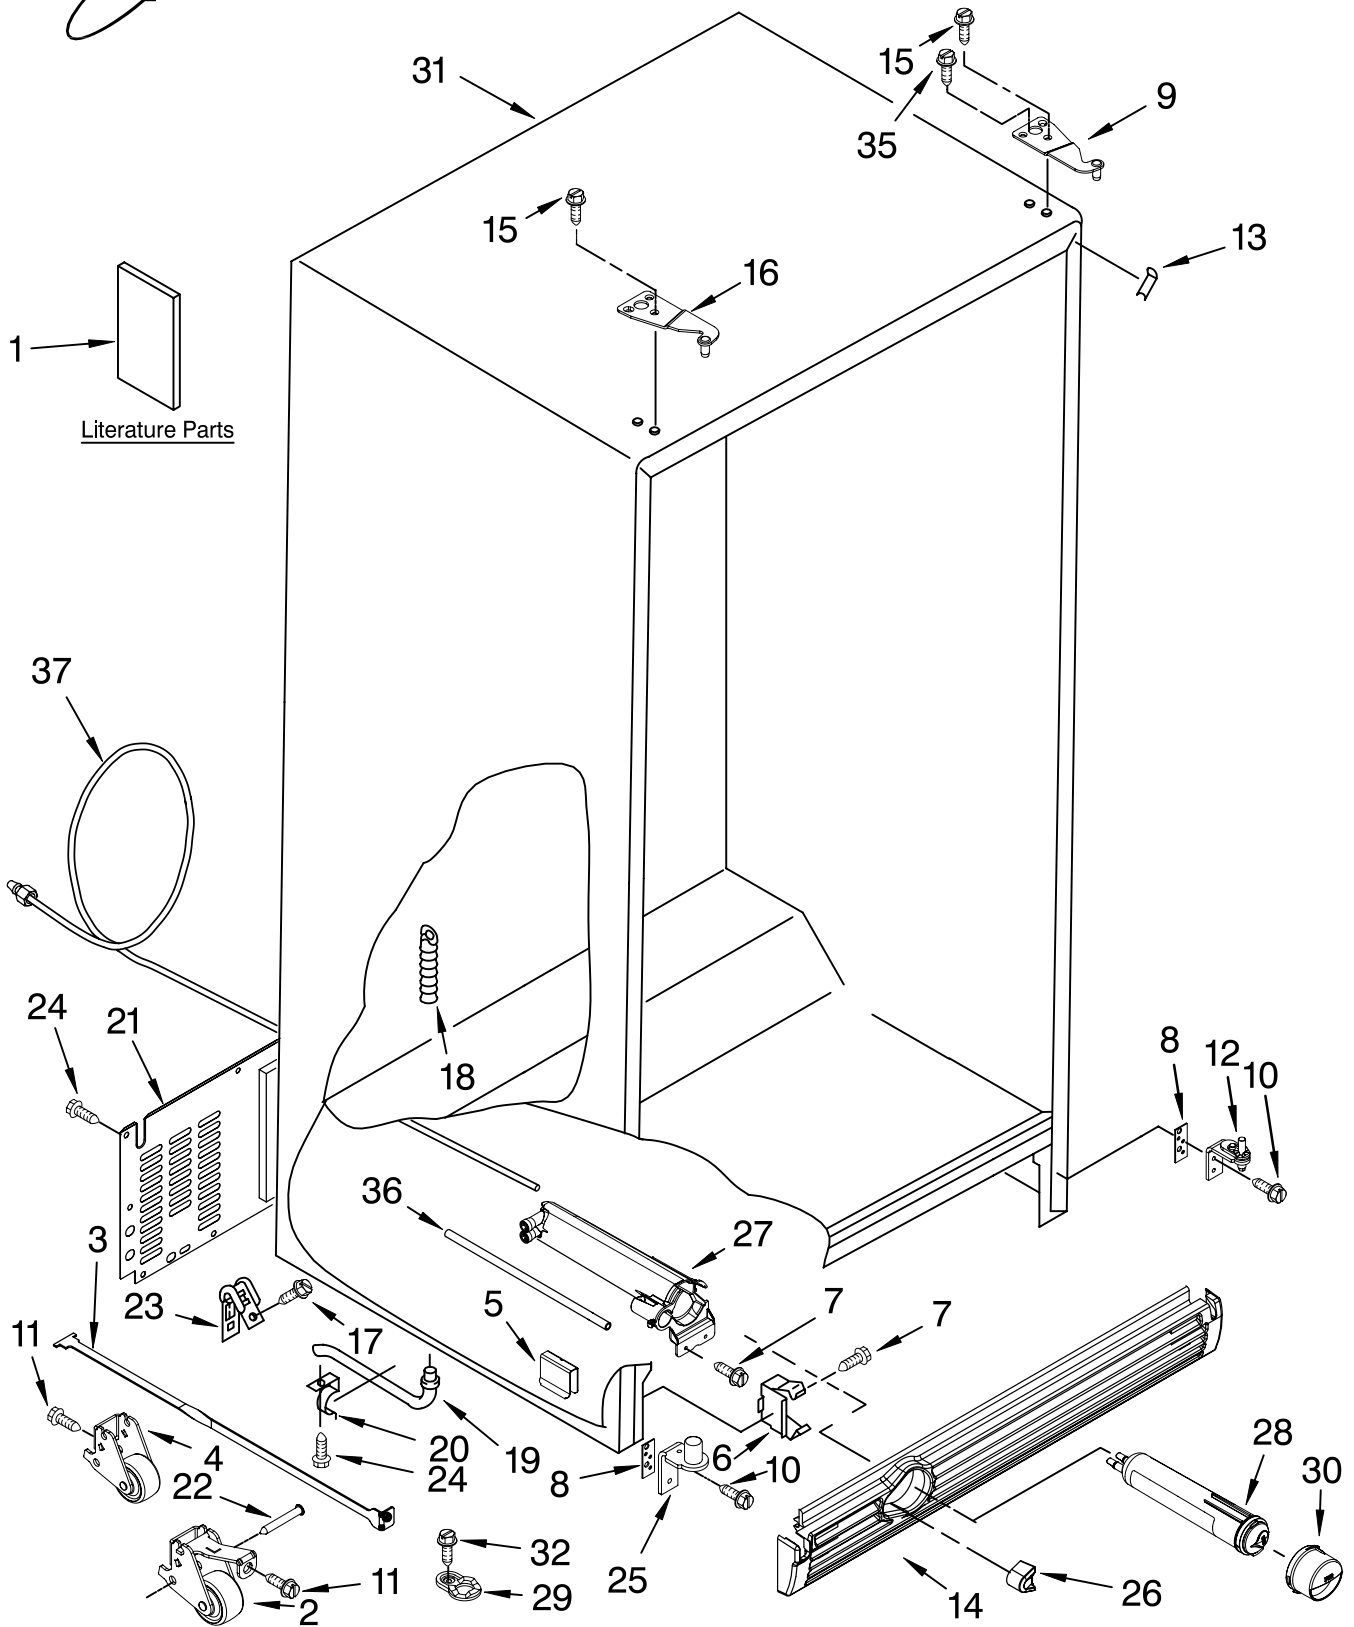

CABINET PARTS

REFRIGERATOR

For Models: GC3SHEXNQ03, GC3SHEXNT03, GC3SHEXNB03, GC3SHEXNS03
(White) (Biscuit) (Black) (Stainless Steel)

FOR ORDERING INFORMATION REFER TO PARTS PRICE LIST

CABINET PARTS

For Models: GC3SHEXNQ03, GC3SHEXNT03, GC3SHEXNB03, GC3SHEXNS03
(White) (Biscuit) (Black) (Stainless Steel)

Illus. No.	Part No.	DESCRIPTION	Illus. No.	Part No.	DESCRIPTION	Illus. No.	Part No.	DESCRIPTION
1		Literature Parts	13		Filler, Wrapper	26		Button, Water Filter
	2315216	Use & Care Guide		2223893W	White		2260503W	White
	2223996	Installation Instructions		2223893T	Biscuit		2260503T	Biscuit
	2223419	Service & Wiring Sheet	14		Grille		2260503B	Black
	2308412	Energy Guide		2223514W	White	27	2260526	Housing, Water Filter
	628370	Modular Icemaker Service Sheet		2223514T	Biscuit	28	4396710	Water Filter
2		Front Roller Asm	15	3400108	Screw	29	2223751	Door Closer, FC
	2306950	Left Side	16		Hinge, Top FC	30		Cap, Water Filter
	2306951	Right Side		2307007W	White		2260518W	White
3	2223263	Strap, Roller		2307007T	Biscuit		2260518T	Biscuit
4	2306949	Roller, Rear (2)		2307007B	Black		2260518B	Black
5	2223388	Clip, Retainer (4)	17	489464	Screw	31		Cabinet (Not A Serviceable Part)
6	2155013	Clip, Grille	18	940139	Drain Fitting			
7	489478	Screw	19	2199954	Tube, Extension	32	489483	Screw
8	2223545	Shim	20	1108439	Clip, Drain Tube	35	3400858	Screw
9		Hinge Top, RC	21	2223409	Cover, Unit	36	2224020	Tube, Filter Outlet
	2307008W	White	22	2223387	Pin, Roller (4)	37	2305536	Tube, Filter Inlet
	2307008T	Biscuit	23	549193	Clamp, Service Cord			
	2307008B	Black	24	489084	Screw			
10	3400113	Screw	25	2223460	Hinge Assembly, Bottom-FC			
11	3400243	Screw						
12	2223520	Hinge Assembly, Bottom-RC						

FOR ORDERING INFORMATION REFER TO PARTS PRICE LIST