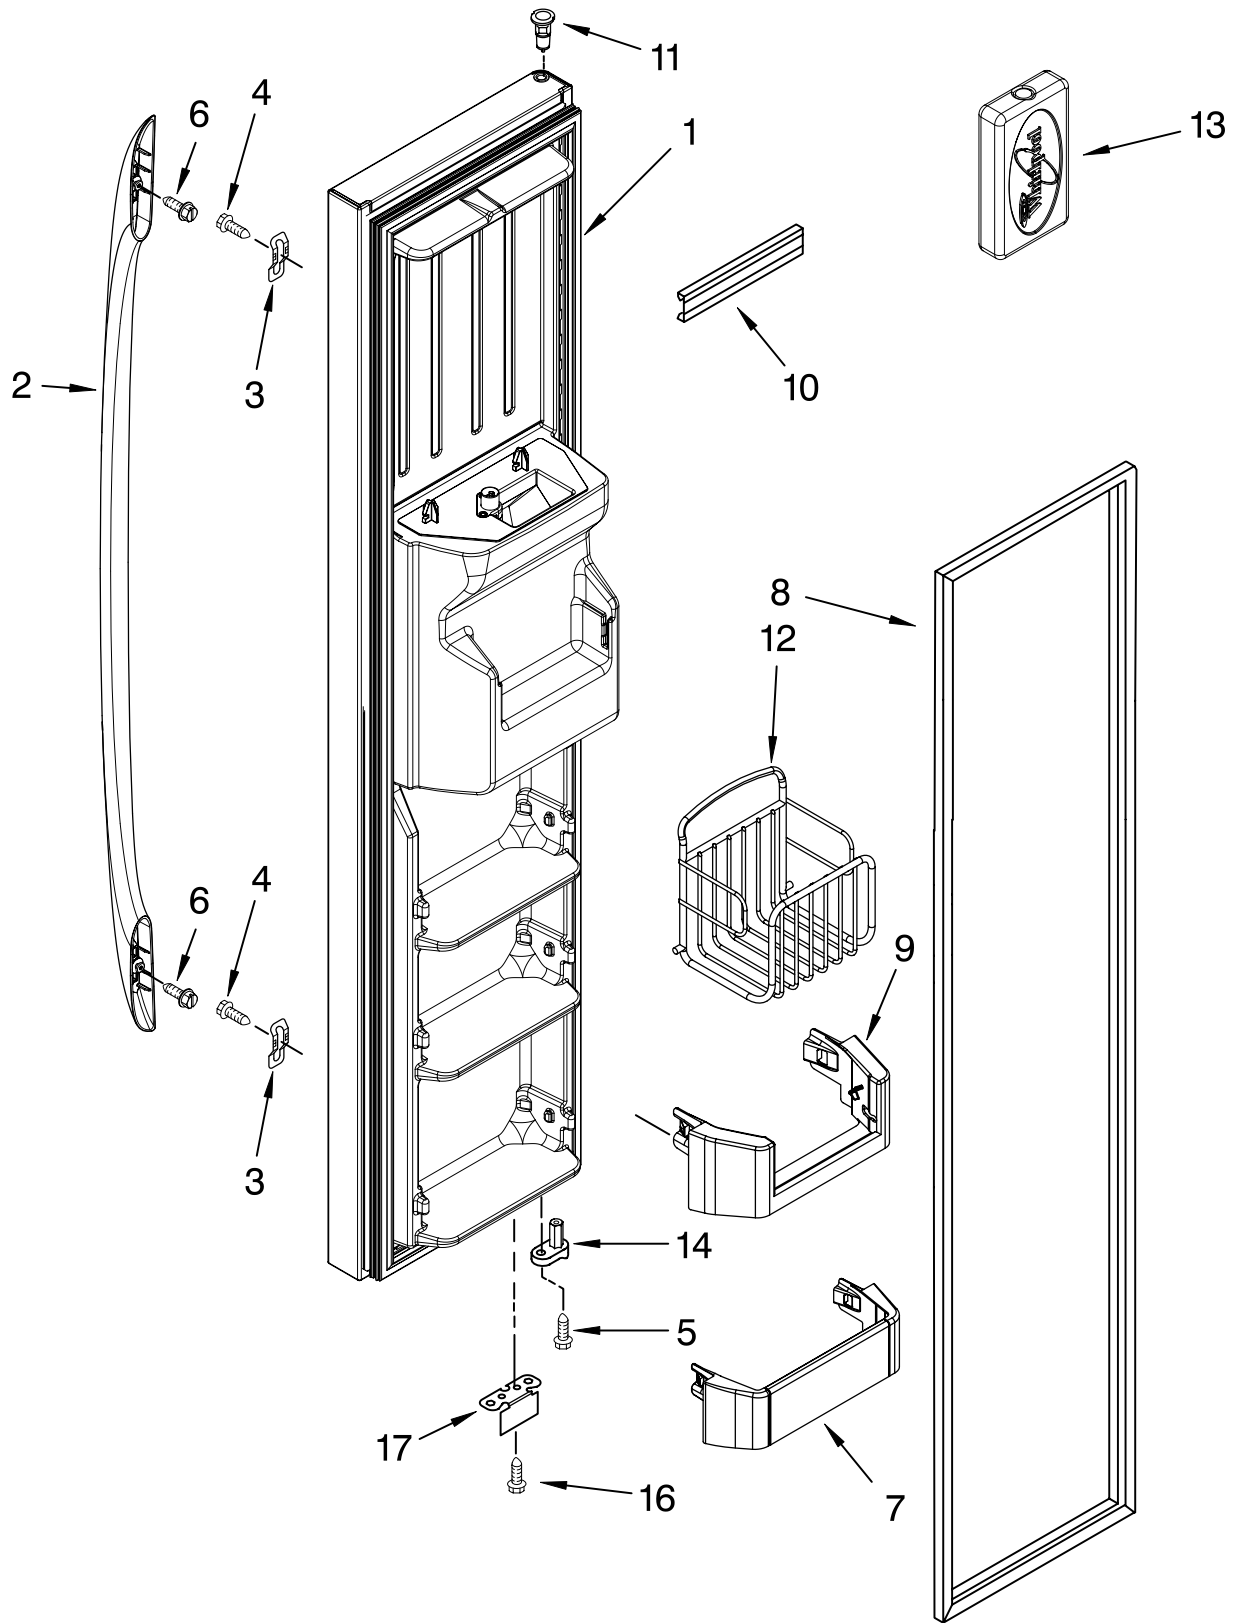

FREEZER DOOR PARTS

For Models: GC3SHEXNQ03, GC3SHEXNT03, GC3SHEXNB03, GC3SHEXNS03
(White) (Biscuit) (Black) (Stainless Steel)

FOR ORDERING INFORMATION REFER TO PARTS PRICE LIST

FREEZER DOOR PARTS

For Models: GC3SHEXNQ03, GC3SHEXNT03, GC3SHEXNB03, GC3SHEXNS03
(White) (Biscuit) (Black) (Stainless Steel)

Illus. No.	Part No.	DESCRIPTION
1		Freezer Door (Includes #8 And Dispenser Front Parts)
	2223842W	White
	2223842T	Biscuit
	2223842B	Black
	2224191SB	Stainless Steel
2		Handle (Includes #6)
	2305993W	White
	2305993T	Biscuit
	2305993B	Black
3	2255411	Clip, Mounting
4	489491	Screw
5	3400012	Screw
6	8533920	Screw
7	2171157K	Shelf Bin
8		Door Gasket, Magnetic
	2223850	Mist Beige
	2223912	Black
9	2223334	Trivet, Tilt-Out (2)
10	2219982	Trim, Door Shelf
11	2308091	Thimble, Top
12	2304309	Basket, Tilt-Out (2)
13	2255459K	Bottle, Ice Pack
14	2223752	Door Closer, Upper Cam
16	489420	Screw
17		Bracket, Door Stop
	2306940	Chrome
	2306940B	Black

FOR ORDERING INFORMATION REFER TO PARTS PRICE LIST