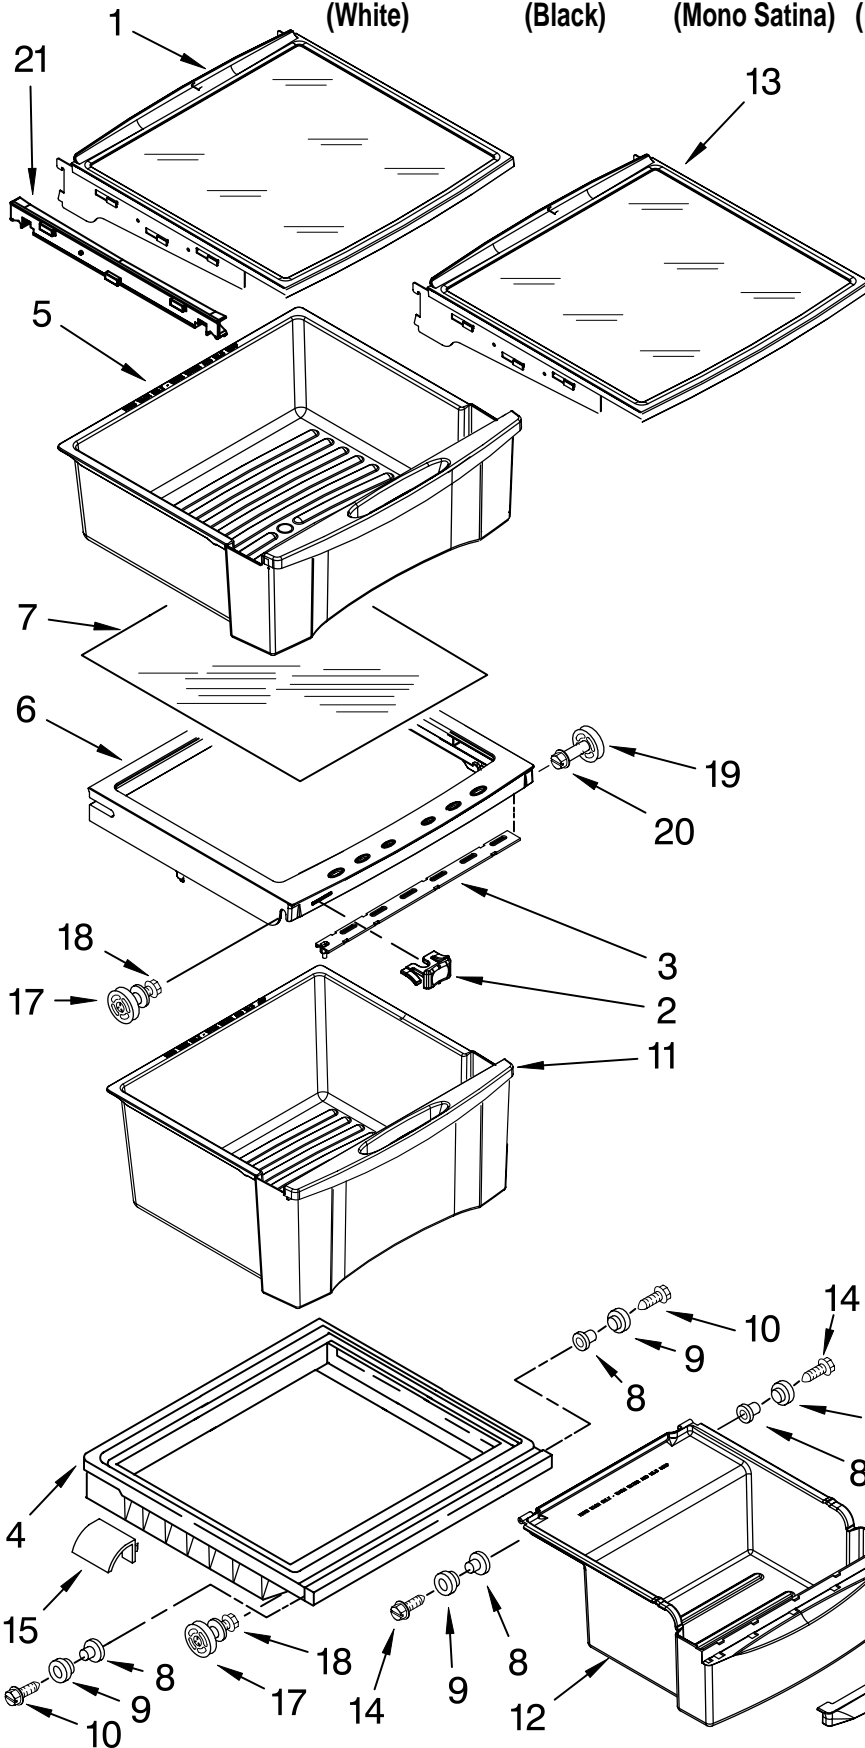

REFRIGERATOR SHELF PARTS

For Models: GC3NHAXVQ00, GC3NHAXVB00, GC3NHAXVY00, GC3NHAXVA00, GC3NHAXVS00
(White) (Black) (Mono Satina) (Mono Stainless) (Stainless)

Illus. No.	Part No.	DESCRIPTION
1	2223288	Pan Assembly (Includes #31)
2	2223309	Button, Humidity
3	2223308	Slide, Humidity
4	2203027	Cover, Meat Pan (Includes Items 8, 9, 10, & 15)
5	2223261	Snack Pan
6	2223307	Cover, Crisper (Includes 2 & 3)
7	2223591	Glass, Cover
8	2174478	Eyelet, Roller
9	2188212	Roller
10	489211	Screw
11	2223235	Crisper Pan
12	2223526	Meat Pan (Includes 8, 9, 10, & 15)
13	2224059	Shelf and Frame Assembly (3)
14	489261	Screw
15	2223487	Deflector
16	2203029	Handle
17	2196485	Stud Assembly
18	3400894	Screw
19	2196483	Stud Assembly
20	8281158	Screw
21	2223320	Slide, Pan

FOR ORDERING INFORMATION REFER TO PARTS PRICE LIST