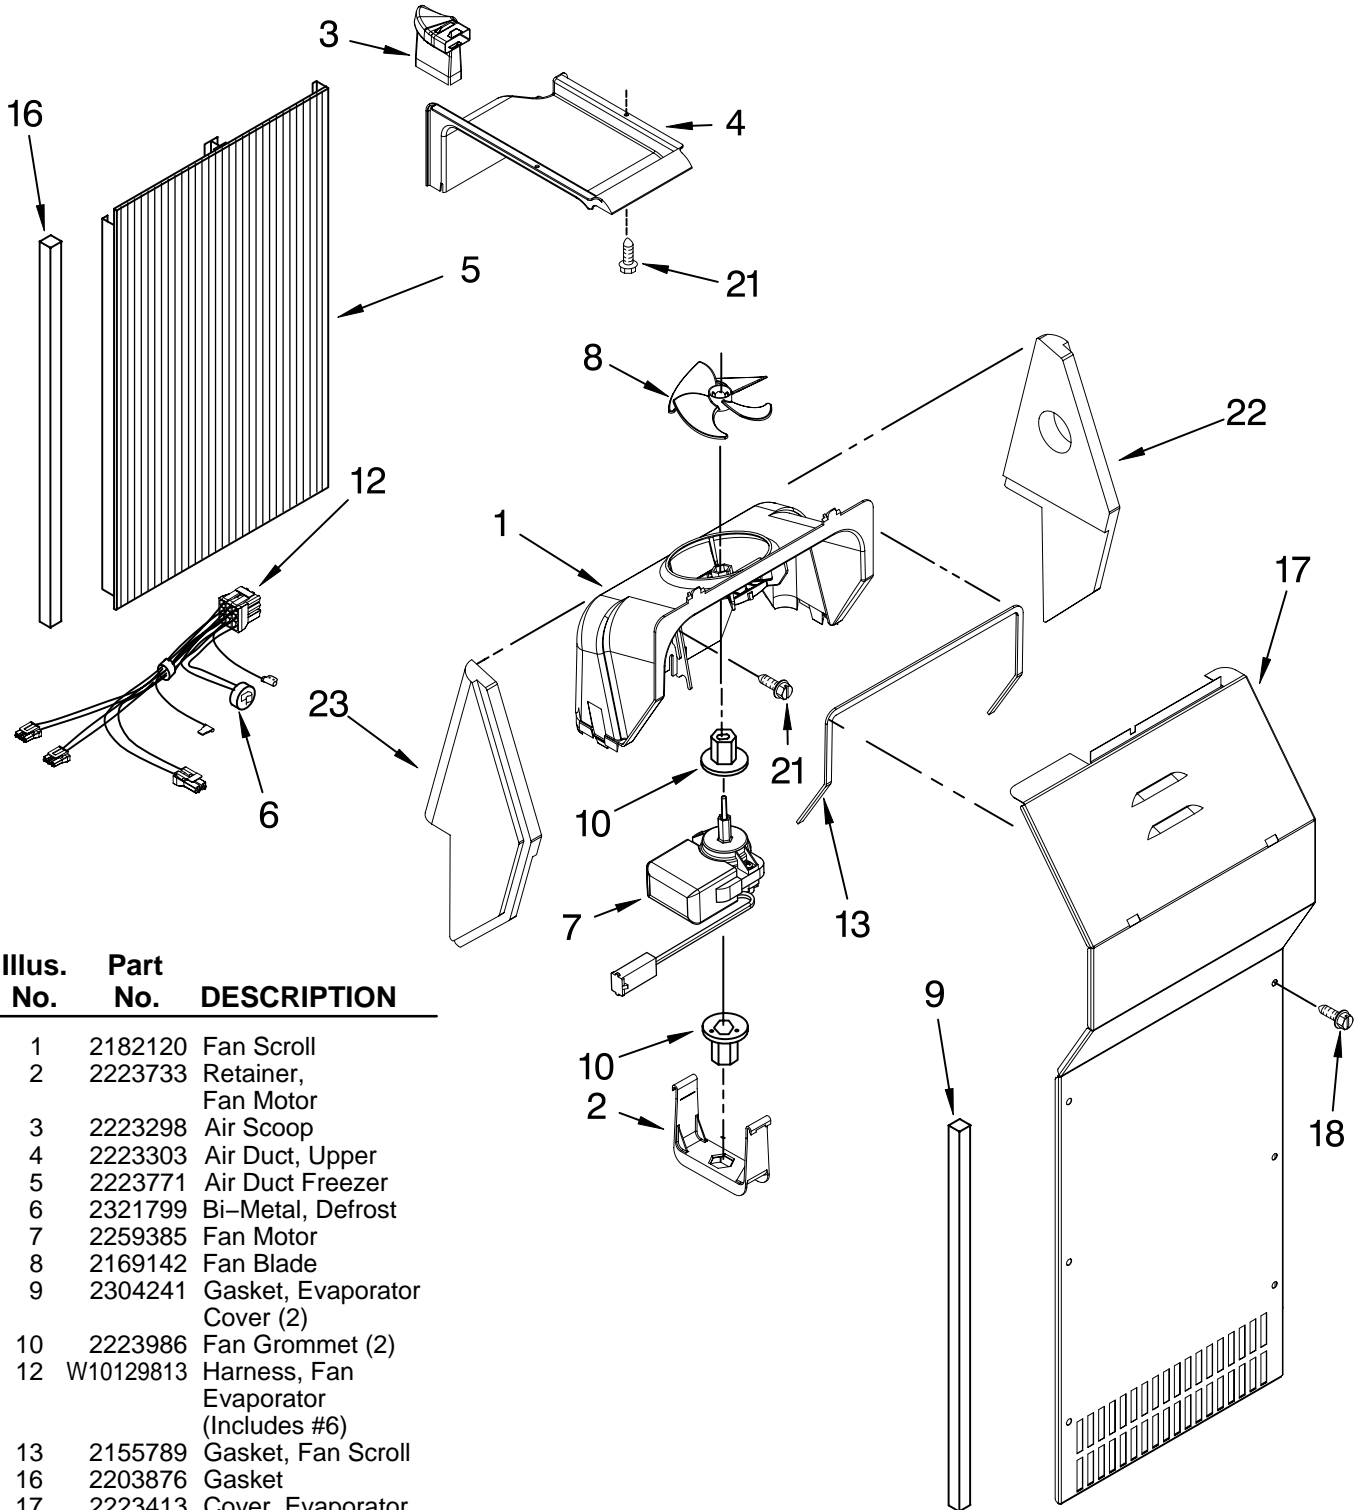

AIR FLOW PARTS

For Models: GC3NHAXVQ00, GC3NHAXVB00, GC3NHAXVY00, GC3NHAXVA00, GC3NHAXVS00
(White) (Black) (Mono Satina) (Mono Stainless) (Stainless)

Illus. No.	Part No.	DESCRIPTION
1	2182120	Fan Scroll
2	2223733	Retainer, Fan Motor
3	2223298	Air Scoop
4	2223303	Air Duct, Upper
5	2223771	Air Duct Freezer
6	2321799	Bi-Metal, Defrost
7	2259385	Fan Motor
8	2169142	Fan Blade
9	2304241	Gasket, Evaporator Cover (2)
10	2223986	Fan Grommet (2)
12	W10129813	Harness, Fan Evaporator (Includes #6)
13	2155789	Gasket, Fan Scroll
16	2203876	Gasket
17	2223413	Cover, Evaporator (Includes #9)
18	8281159	Screw (6)
21	489478	Screw
22	2223395	Support, R.S
23	2203596	Support, L.S

FOR ORDERING INFORMATION REFER TO PARTS PRICE LIST