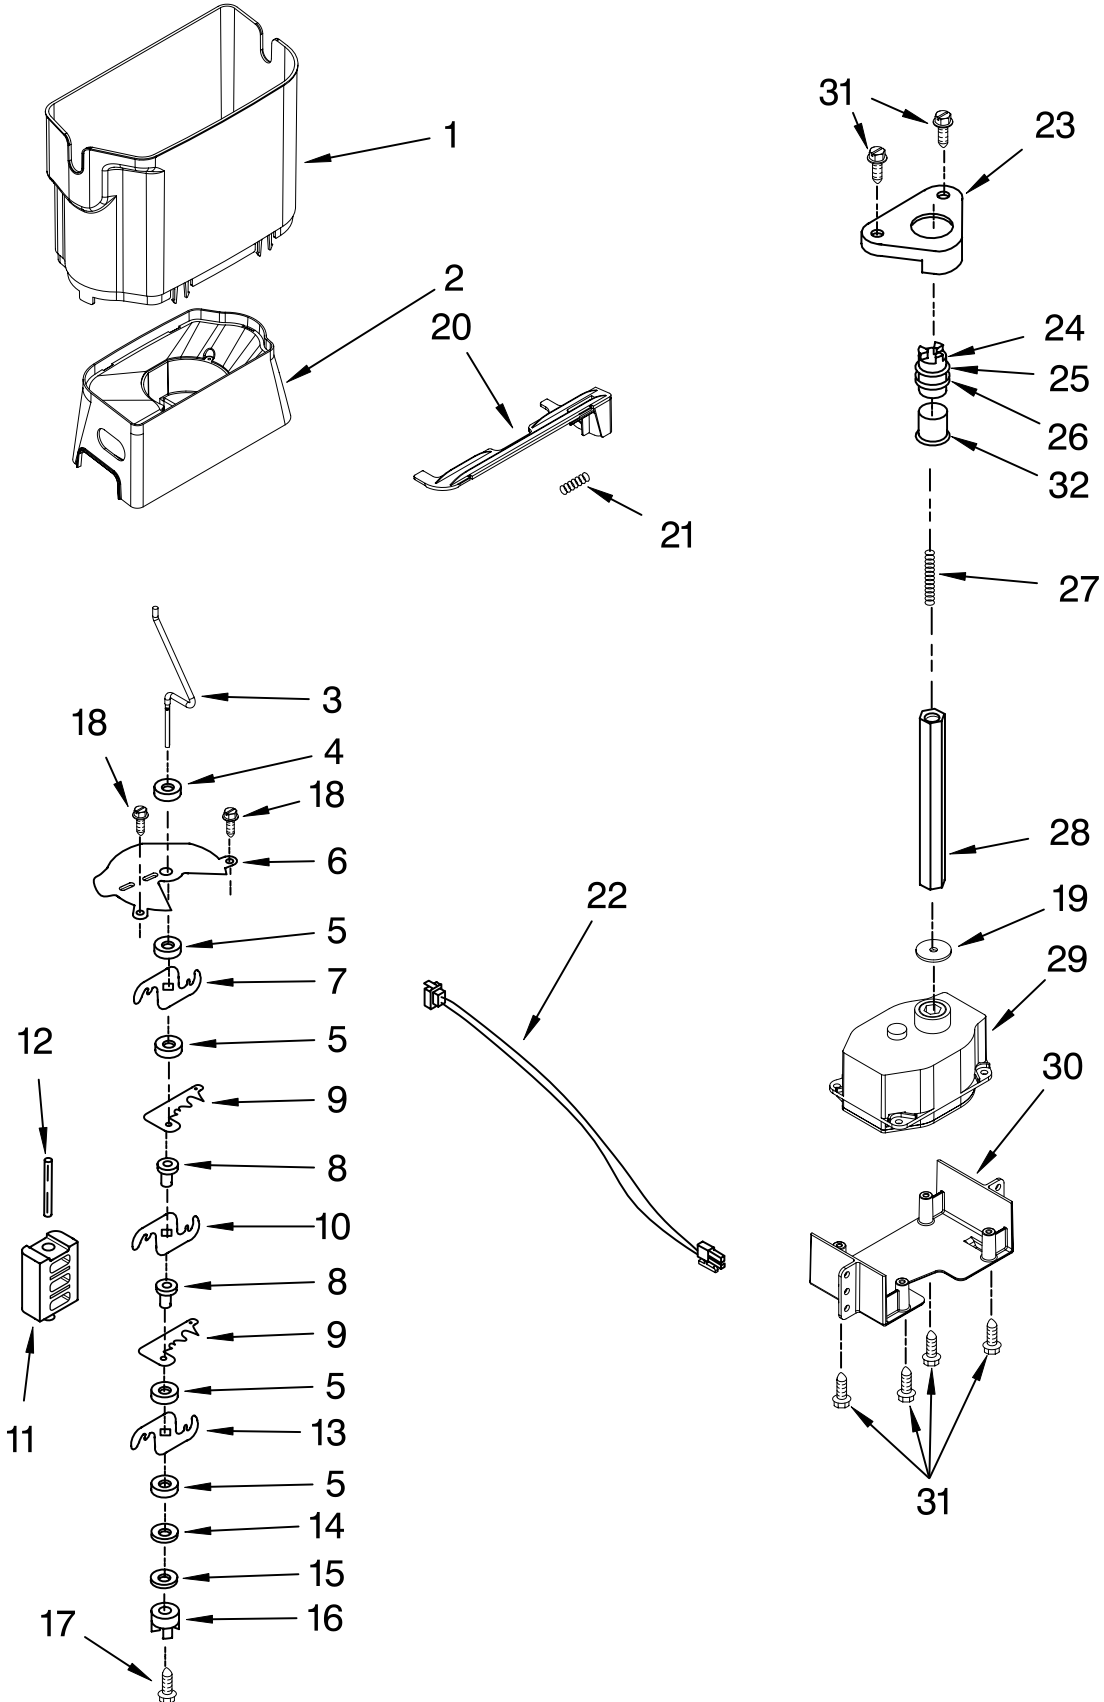

MOTOR AND ICE CONTAINER PARTS

For Models: GC3NHAXVQ00, GC3NHAXVB00, GC3NHAXVY00, GC3NHAXVA00, GC3NHAXVS00
(White) (Black) (Mono Satina) (Mono Stainless) (Stainless)

FOR ORDERING INFORMATION REFER TO PARTS PRICE LIST

MOTOR AND ICE CONTAINER PARTS

For Models: GC3NHAXVQ00, GC3NHAXVB00, GC3NHAXVY00, GC3NHAXVA00, GC3NHAXVS00
(White) (Black) (Mono Satina) (Mono Stainless) (Stainless)

Illus. No.	Part No.	DESCRIPTION
1	2305416	Ice Bin
2	2305206	Crusher Bin
3	W10140642	Auger
4	2258220	Washer
5	1119007	Spacer, Flat (4)
6	2305244	Cover, Crusher
7	2257024	Blade, Rotary
8	1119005	Spacer, Step (2)
9	2257020	Blade, Fixed
10	2257023	Blade, Rotary
11	2198602	Block, Blade
12	489229	Roll Pin
13	2257022	Blade, Rotary
14	489235	Washer, Plain
15	2198661	Washer, Coupling
16	2220457	Coupling
17	8281164	Screw
18	3400065	Screw
19	2305382	Rubber Boot
20	2305443	Latch, Bin
21	2198608	Spring, Latch
22	2187813	Wire Assembly, IDI Motor
23	2212369	Holder
24	2220458	Coupling, Bottom
25	2198628	Seal
26	2212370	Washer
27	2198607	Spring
28	2305243	Drive Shaft
29	2252130	Dispenser, Motor
30	2305208	Bracket, Motor
31	8281163	Screw
32	2212365	Sleeve, Coupling
100	2320330	Ice Container (Complete)