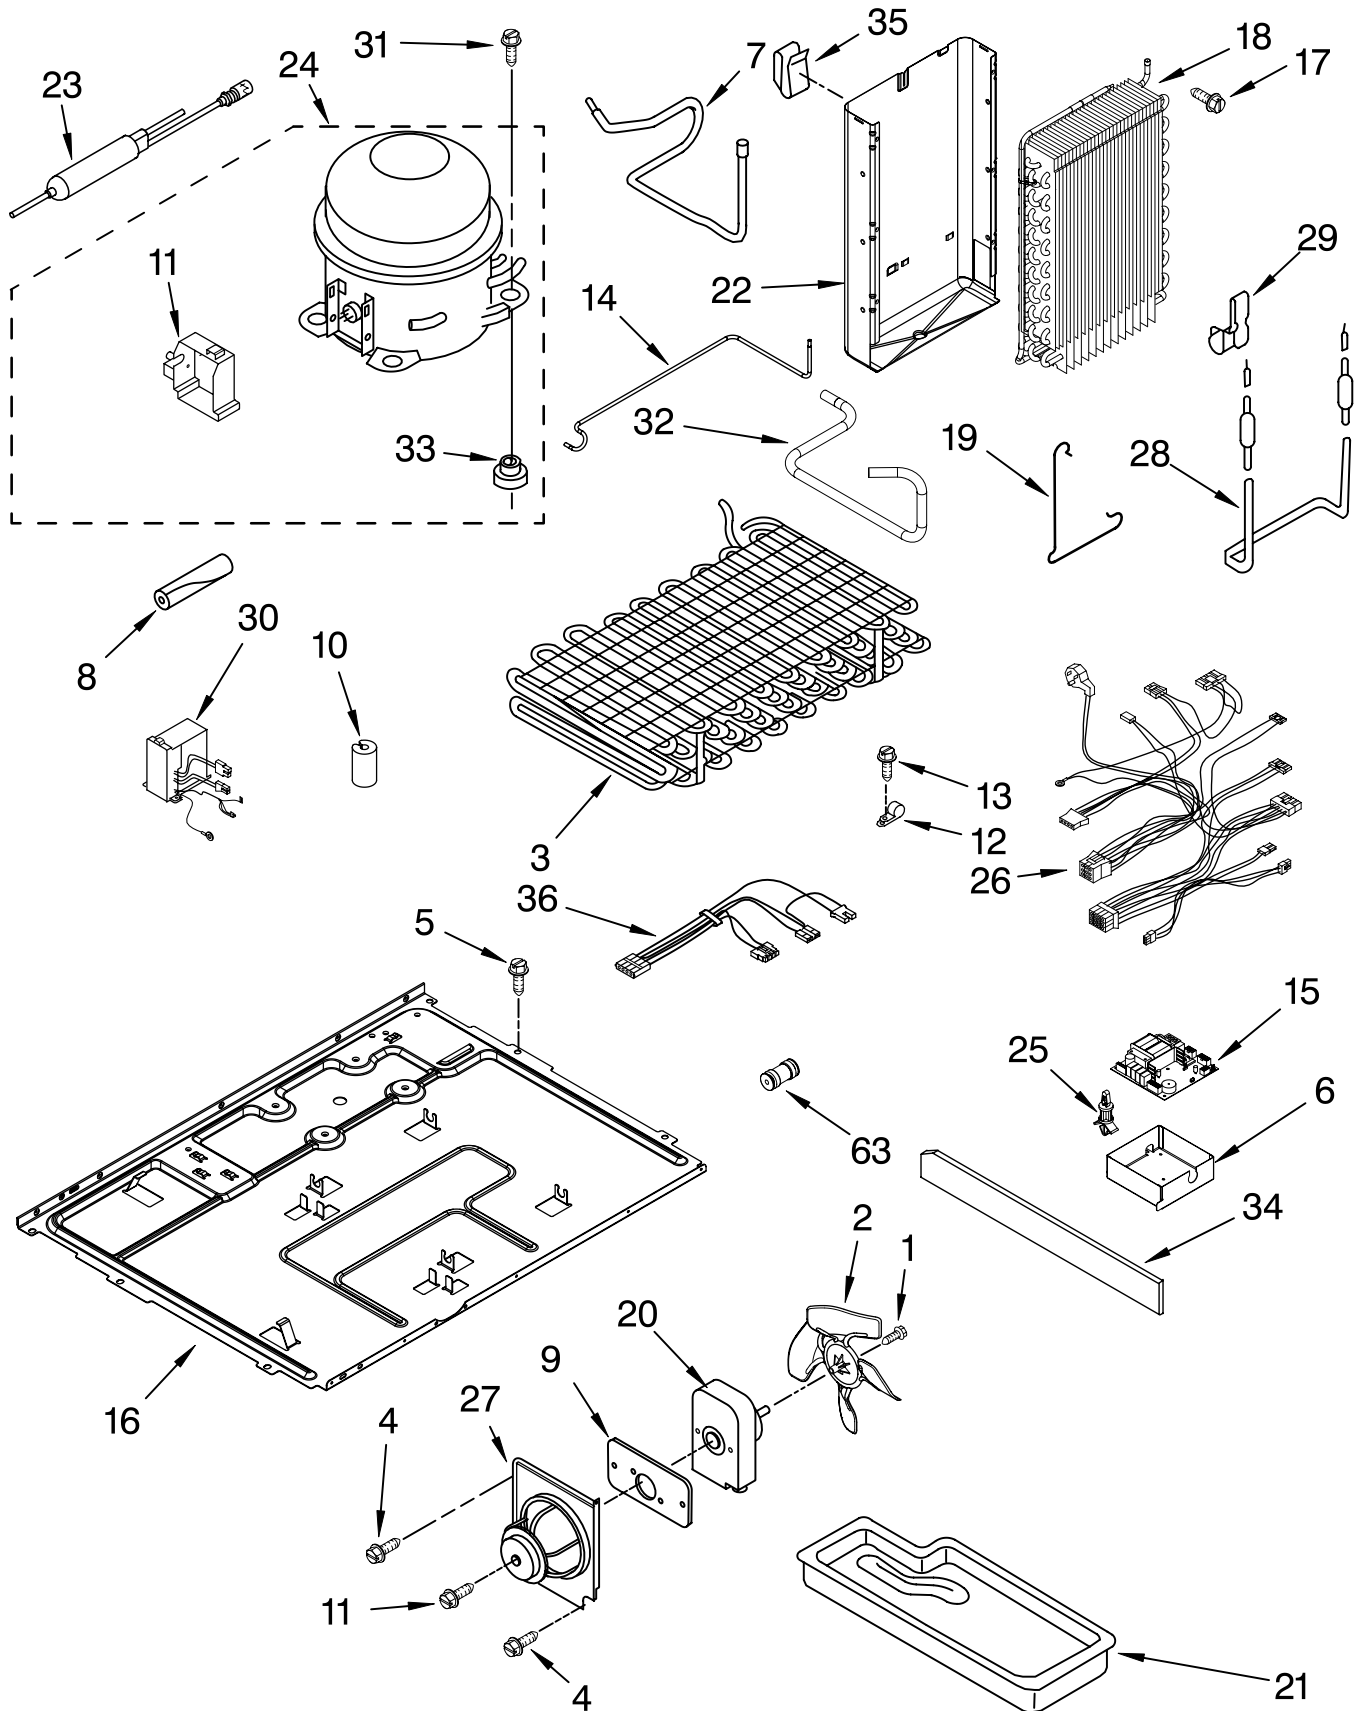

UNIT PARTS

For Models: GC3NHAXVQ00, GC3NHAXVB00, GC3NHAXVY00, GC3NHAXVA00, GC3NHAXVS00
(White) (Black) (Mono Satina) (Mono Stainless) (Stainless)

FOR ORDERING INFORMATION REFER TO PARTS PRICE LIST

UNIT PARTS

For Models: GC3NHAXVQ00, GC3NHAXVB00, GC3NHAXVY00, GC3NHAXVA00, GC3NHAXVS00
(White) (Black) (Mono Satina) (Mono Stainless) (Stainless)

Illus. No.	Part No.	DESCRIPTION	Illus. No.	Part No.	DESCRIPTION	Illus. No.	Part No.	DESCRIPTION
1	777070	Screw	22	2224022	Heat Shield	Following Parts Not Illustrated and Optional Parts Not Included		
2	2225834	Fan, Blade	23		Drier-UV			
3	W10131059	Condenser Assembly		W10177049	Production			
4	8533859	Screw	24	2223801	Compressor (Includes Items 11 & 33)		978025	Valve, Access (1/4")
5	3400524	Screw (6)	25	2223800	Spacer (5)		978026	Valve, Access (5/16")
6	2223703	Housing, Control Board	26	2310122	Harness, Main Control		978027	Valve, Access (3/8")
7	2223351	Tube Suction	27	2224024	Fan, Motor Bracket		978028	Valve, Access (1/2")
8	2161302	Sleeve	28	2323199	Heater, Defrost		978029	Valve, Access (5/8")
9	2301979	Plate, Mounting	29	2304287	Clip		978030	Valve, Access (3/4")
10	2319835	Grommet, Cond (4)	30	2304175	Inverter Box		876764	Valve, Access (3/16")
11	2215676	Cover, Terminal	31	489387	Screw	REFRIGERANT CHARGE		
12	2305373	Clamp, Cable	32	2223352	Tube, Discharge Grommet (4)			
13	488649	Screw	33	4388295	Production		6.00 oz.	
14	W10132546	Tube, Condenser to Heat Loop		4387558	Service		(R-134A)	
15	2307028	Electronic Control	34	2223394	Extension, Air Baffle			
16	2306932	Baseplate	35	2155547	Clip, Heat Shield			
17	489478	Screw	36	2310121	Unit Harness			
18	2188823	Evaporator	63	2300868	Connector, Water Tube			
19	2161324	Clamp						
20	2188874	Fan, Motor						
21	2223398	Tray, Evaporator						

FOR ORDERING INFORMATION REFER TO PARTS PRICE LIST