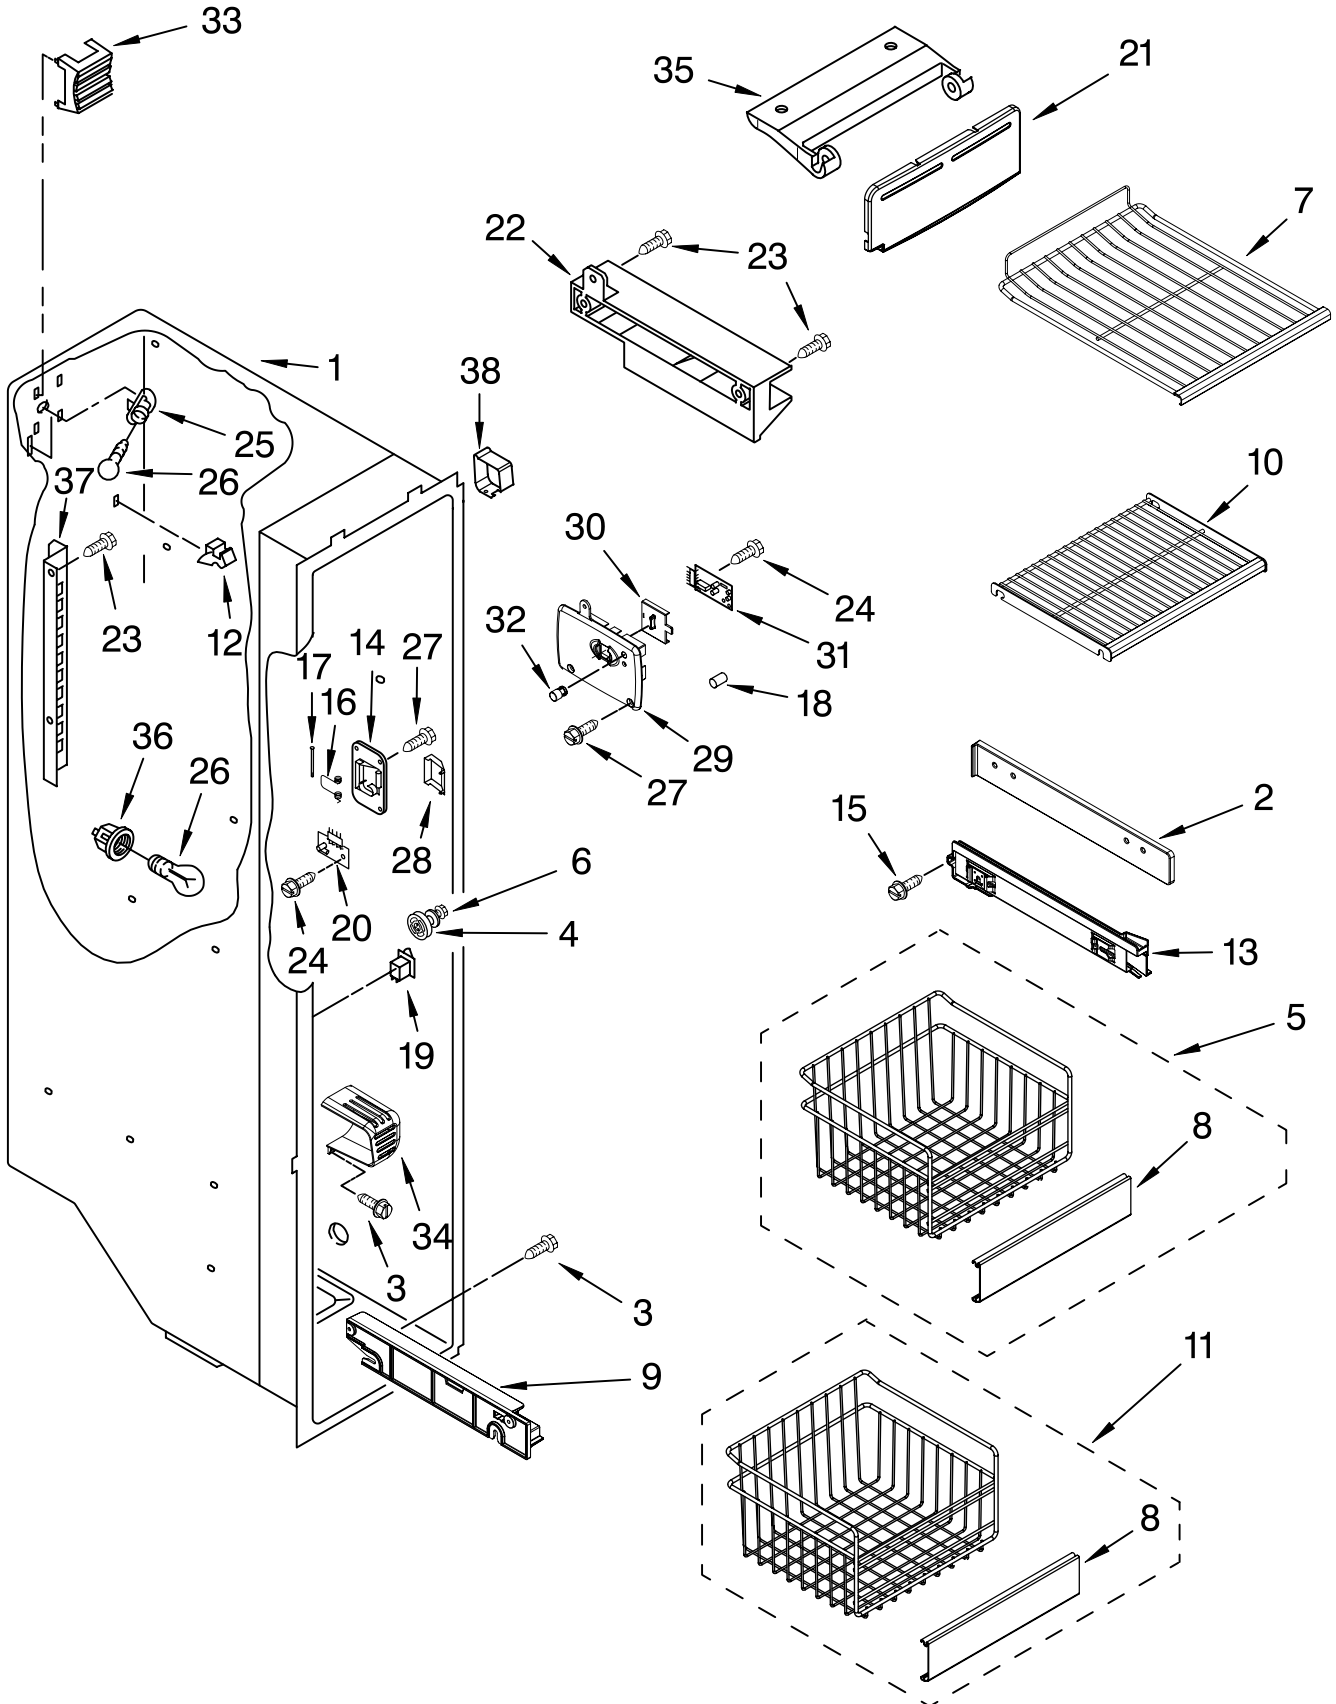

FREEZER LINER PARTS

For Models: GC3NHAXVQ00, GC3NHAXVB00, GC3NHAXVY00, GC3NHAXVA00, GC3NHAXVS00
(White)   (Black)   (Mono Satina)   (Mono Stainless)   (Stainless)

FOR ORDERING INFORMATION REFER TO PARTS PRICE LIST

FREEZER LINER PARTS

For Models: GC3NHAXVQ00, GC3NHAXVB00, GC3NHAXVY00, GC3NHAXVA00, GC3NHAXVS00
(White) (Black) (Mono Satina) (Mono Stainless) (Stainless)

Illus. No.	Part No.	DESCRIPTION	Illus. No.	Part No.	DESCRIPTION	Illus. No.	Part No.	DESCRIPTION
1		Liner (Not A Seviceable Part)	14	2259487	Cover, Emitter	26	2255743	Light Bulb
2	2223777	Spacer, Slide (2)	15	8534064	Screw	27	8281185	Screw
3	3400893	Screw	16	2198635	Spring	28	2198633	Flipper
4	2196483	Stud Assembly	17	2198634	Pin	29	2255558	Cover, Receiver
5	2223690	Basket, Deep (2)	18	2198665	Tube, P.C. Board	30	2255562	Slide, Ice Maker Shut Off
6	8281158	Screw	19	1115373	Switch, Rocker Arm	31	2255114	P.C. Board, Receiver
7	2223500	Shelf Assembly, Cantilever (2)	20	2220398	P.C. Board Emitter	32	2198643	Lens
8	2223782	Front, Basket	21	2223321	Cover, Ice Maker	33	2198589	Light Shield
9		Shelf Track	22		Slide, Ice Maker Mounting	34	2212340	Light Lens
	2223787	Right Side		2212321	Right Side	35	2198641	Bracket, Ice Maker Cover
	2223788	Left Side		2306900	Left Side	36	2155597	Socket, Light
10	2254615	Shelf, Fixed	23	489478	Screw	37		Ladder
11	2223692	Basket, Lower	24	489214	Screw		2198609	Left Side
12	842534	Clip, Air Duct (2)	25	2162085	Light Socket		2198610	Right Side
13		Glide Assembly, Basket (2)				38	2303378	Shield, Wiring
	2301544	Right Side						
	2301545	Left Side