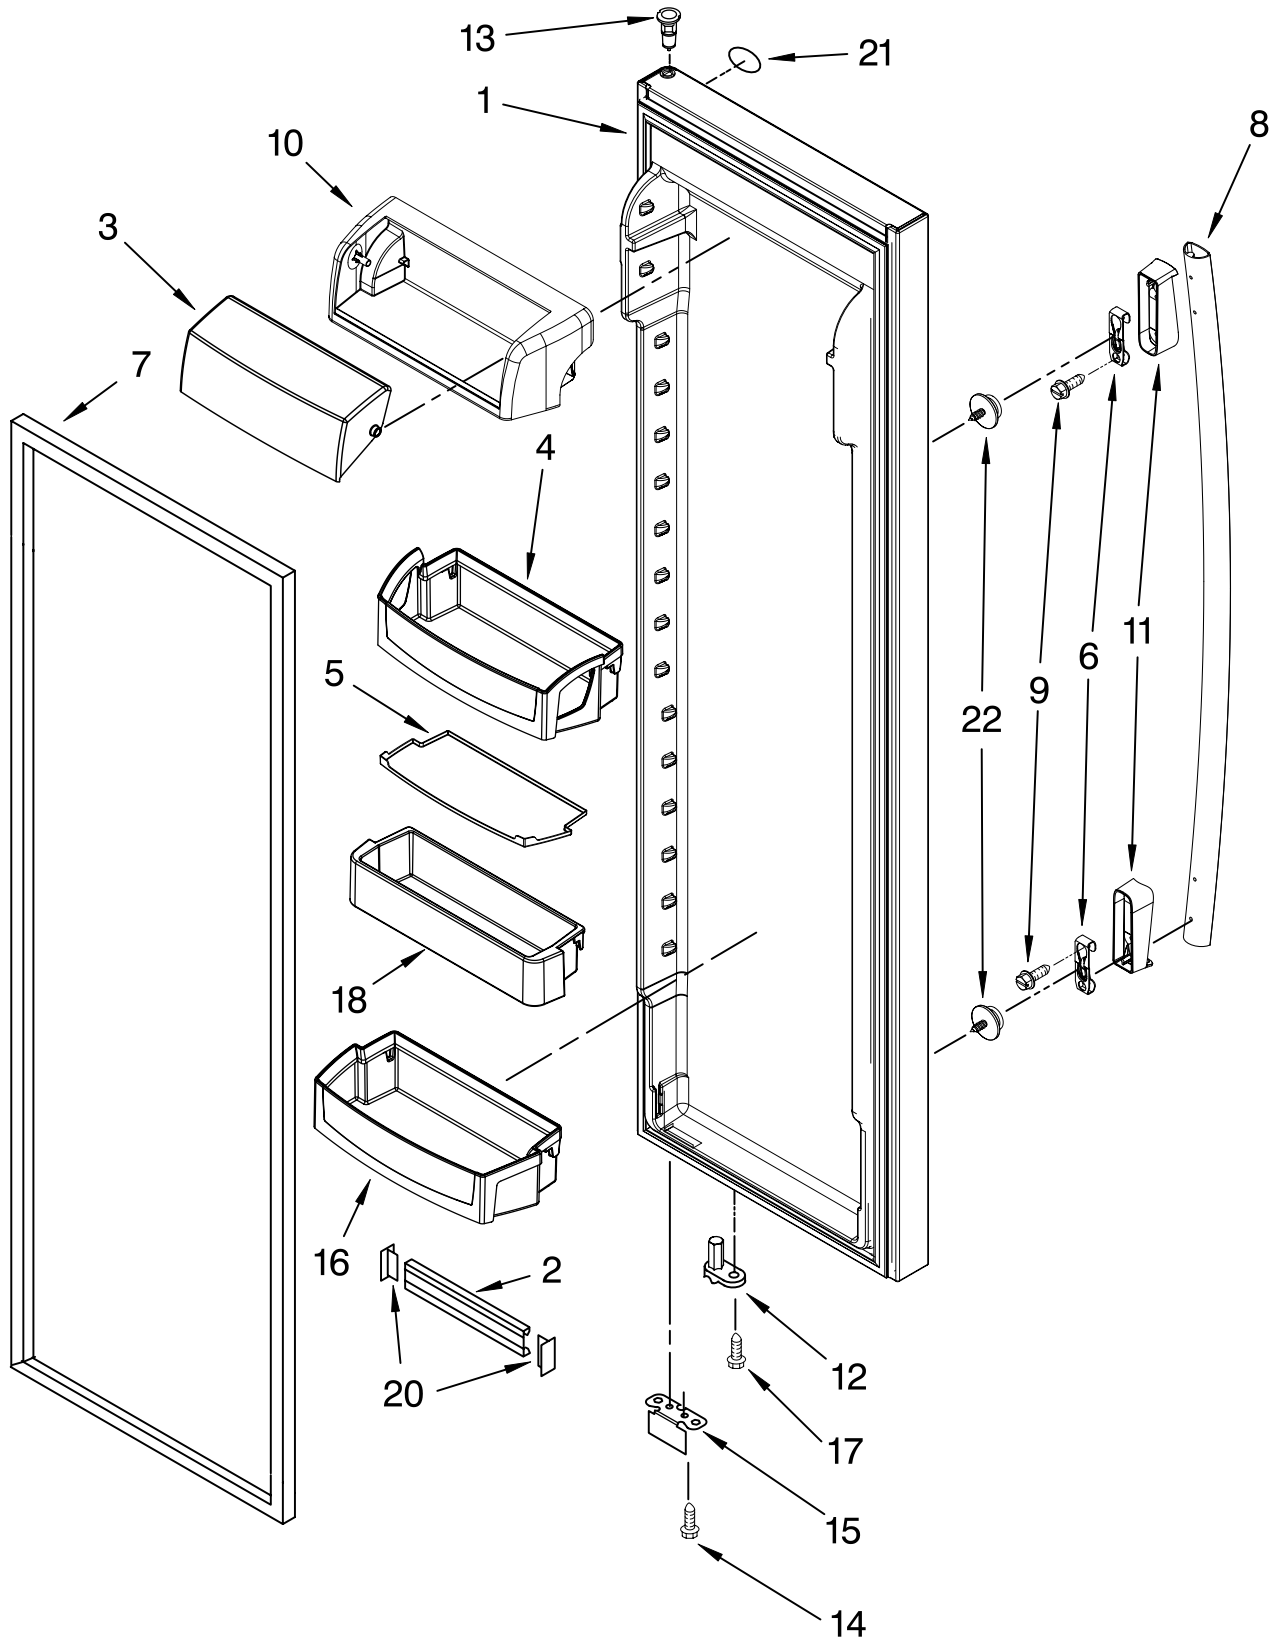

REFRIGERATOR DOOR PARTS

For Models: GC3NHAXVQ00, GC3NHAXVB00, GC3NHAXVY00, GC3NHAXVA00, GC3NHAXVS00
(White) (Black) (Mono Satina) (Mono Stainless) (Stainless)

FOR ORDERING INFORMATION REFER TO PARTS PRICE LIST

REFRIGERATOR DOOR PARTS

For Models: GC3NHAXVQ00, GC3NHAXVB00, GC3NHAXVY00, GC3NHAXVA00, GC3NHAXVS00
(White) (Black) (Mono Satina) (Mono Stainless) (Stainless)

Illus. No.	Part No.	DESCRIPTION
1		Refrigerator Door (Includes #7)
	W10168248	White
	W10168249	Black
	W10168250	Mono Satina
	W10168251	Monochromatic Stainless
	W10172106	Stainless Steel
2	2203087K	Trim, Shelf
3	2255421	Dairy Door
4	2223463K	Door Bin
5	2223464K	Mat, Bin (3)
6	2255411	Clip, Mounting
7		Door Gasket, Magnetic
	2223841	Mist Beige
	2223911	Black
	2326342	Apollo Grey
8		Handle
	W10127808	White
	W10127809	Black
	W10127811	Nickel Alloy
9	W10155511	Screw
10	2223879	Dairy Compartment
11		Endcap, Handle
	W10127813	White
	W10127814	Black
	W10152864	Nickel Alloy
12	2182178	Door Closer, Upper Cam
13	2182181	Thimble, Top
14	489420	Screw
15		Bracket, Door Stop
	2306940	Chrome
	2306940B	Black
16	2223239K	Door Bin (2)
17	3400012	Screw
18	2224173	Door Bin, Shallow
20	2156006K	Plug, Trim
21	2220214	Nameplate
22	W10129563	Screw, Handle

FOR ORDERING INFORMATION REFER TO PARTS PRICE LIST