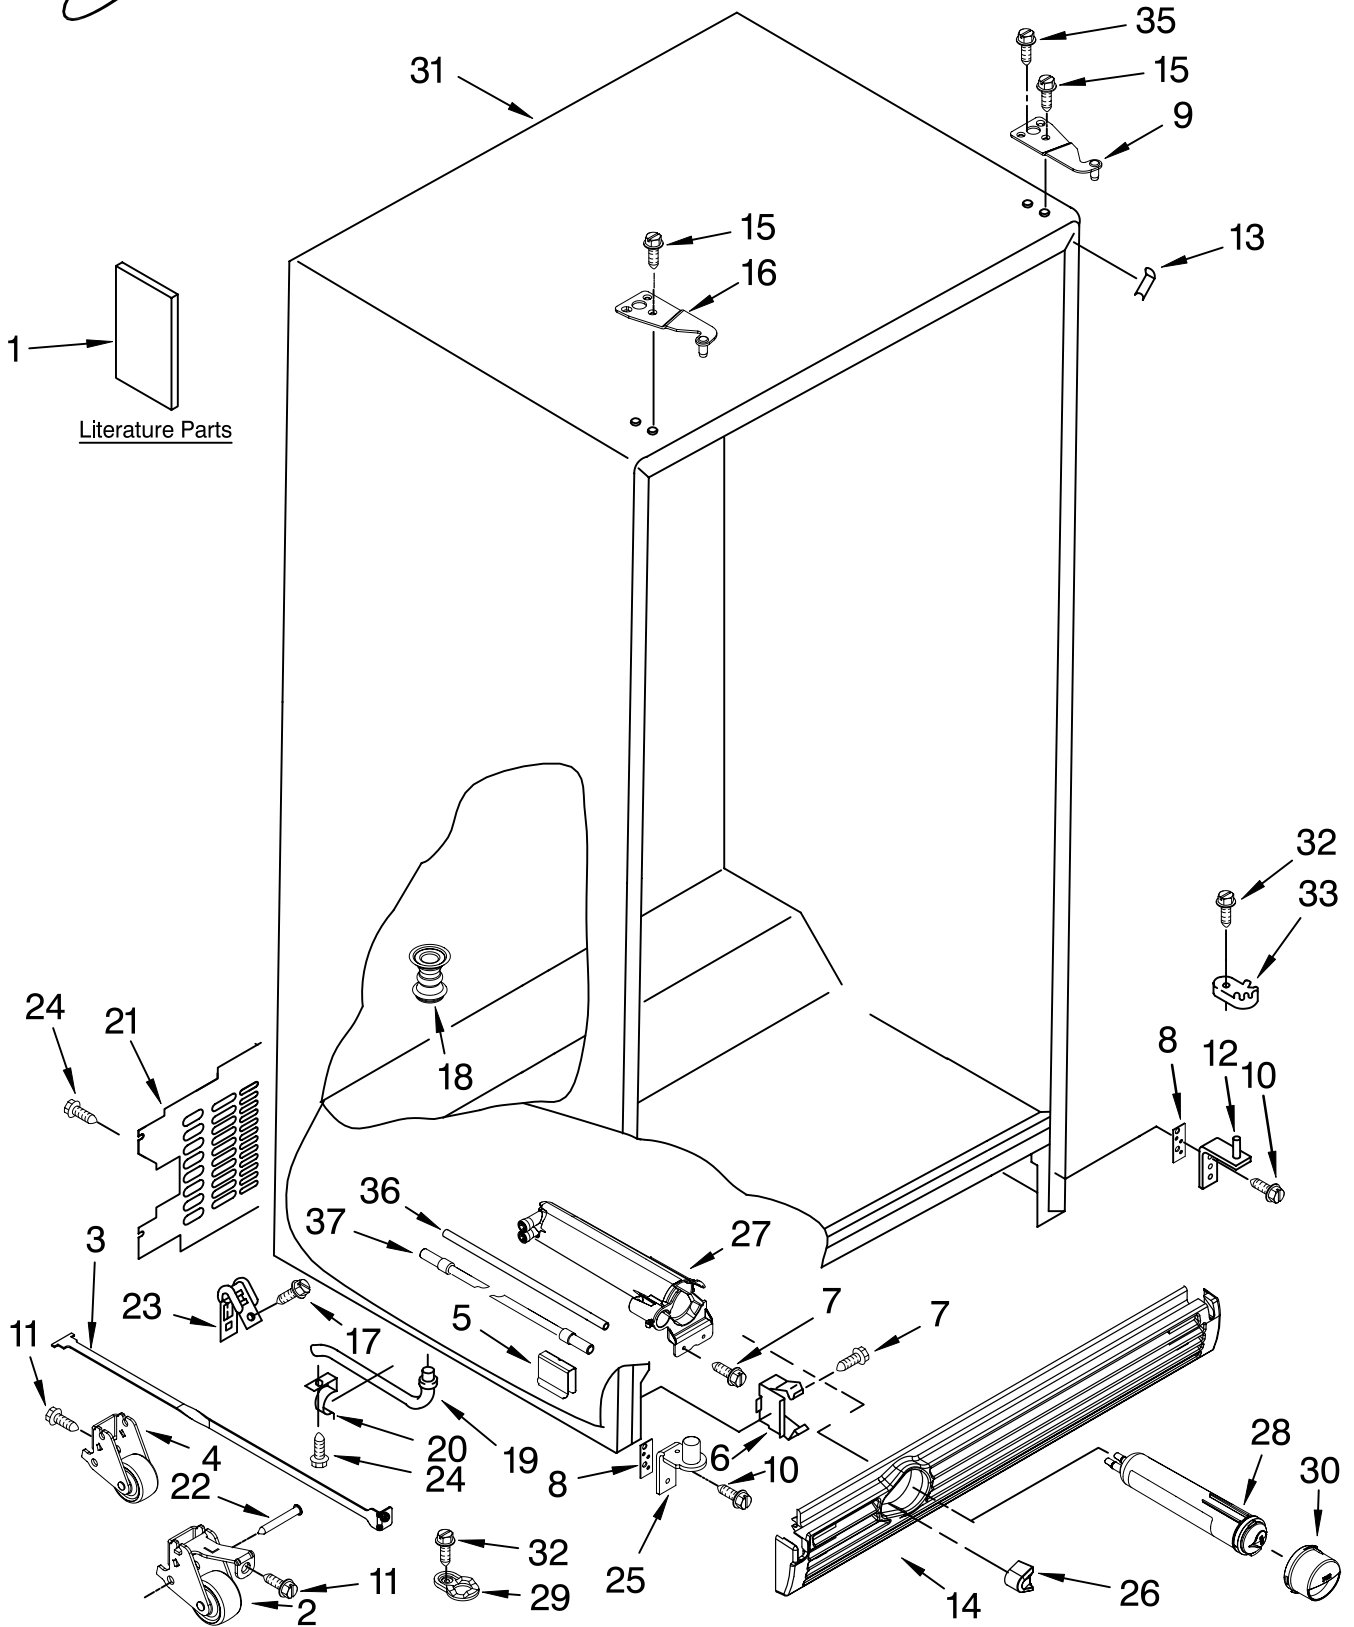

CABINET PARTS

REFRIGERATOR

For Models: GC3NHAXVQ00, GC3NHAXVB00, GC3NHAXVY00, GC3NHAXVA00, GC3NHAXVS00
(White) (Black) (Mono Satina) (Mono Stainless) (Stainless)

FOR ORDERING INFORMATION REFER TO PARTS PRICE LIST

CABINET PARTS

For Models: GC3NHAXVQ00, GC3NHAXVB00, GC3NHAXVY00, GC3NHAXVA00, GC3NHAXVS00
(White) (Black) (Mono Satina) (Mono Stainless) (Stainless)

Illus. No.	Part No.	DESCRIPTION	Illus. No.	Part No.	DESCRIPTION	Illus. No.	Part No.	DESCRIPTION
1	2318582	Literature Parts Use & Care Guide	12	2307179	Hinge Assembly, Bottom-RC	25	2307152	Hinge Assembly, Bottom-FC
	W10152830	Service & Wiring Sheet	13		Filler, Wrapper	26		Button, Water Filter
	2318510	Installation Instructions		2223893W	White		2260503W	White
	W10175675	Energy Guide		2223893B	Black		2260503B	Black
	2220407	Modular Icemaker Service Sheet	14	2223893AP	Apollo Gray		2260503MG	Midnight Grey
		Front Roller Asm		2322234W	White	27	2260526	Housing, Water Filter
2	2306950	Left Side		2322234B	Black	28	4396841	Water Filter
	2306951	Right Side	15	3400108	Screw	29	2307051	Door Closer, FC
3	2223263	Strap, Roller	16		Hinge, Top FC	30		Cap, Water Filter
4	2306949	Roller, Rear (2)		2307007W	White		2260502W	White
5	2223388	Clip, Retainer (4)		2307007B	Black		2260518B	Black
6	2155013	Clip, Grille		2307007AP	Apollo Gray		2260518MG	Midnight Grey
7	489478	Screw	17	489464	Screw	31		Cabinet (Not A Serviceable Part)
8	2223545	Shim	18	2304888	Drain Fitting	32	489483	Screw
9		Hinge Top, RC	19	2254566	Tube, Extension	33	2307049	Door Closer, RC
	2307008W	White	20	488366	Clip, Drain Tube	35	3400858	Screw
	2307008B	Black	21	2223409	Cover, Unit	36	2255153	Tube, Filter Outlet
	2307008AP	Apollo Gray	22	2223387	Pin, Roller (4)			Tube, Filter Inlet
10	3400113	Screw	23	549193	Clamp, Service Cord	37	8201597	Tube, Filter Inlet
11	3400243	Screw	24	489084	Screw