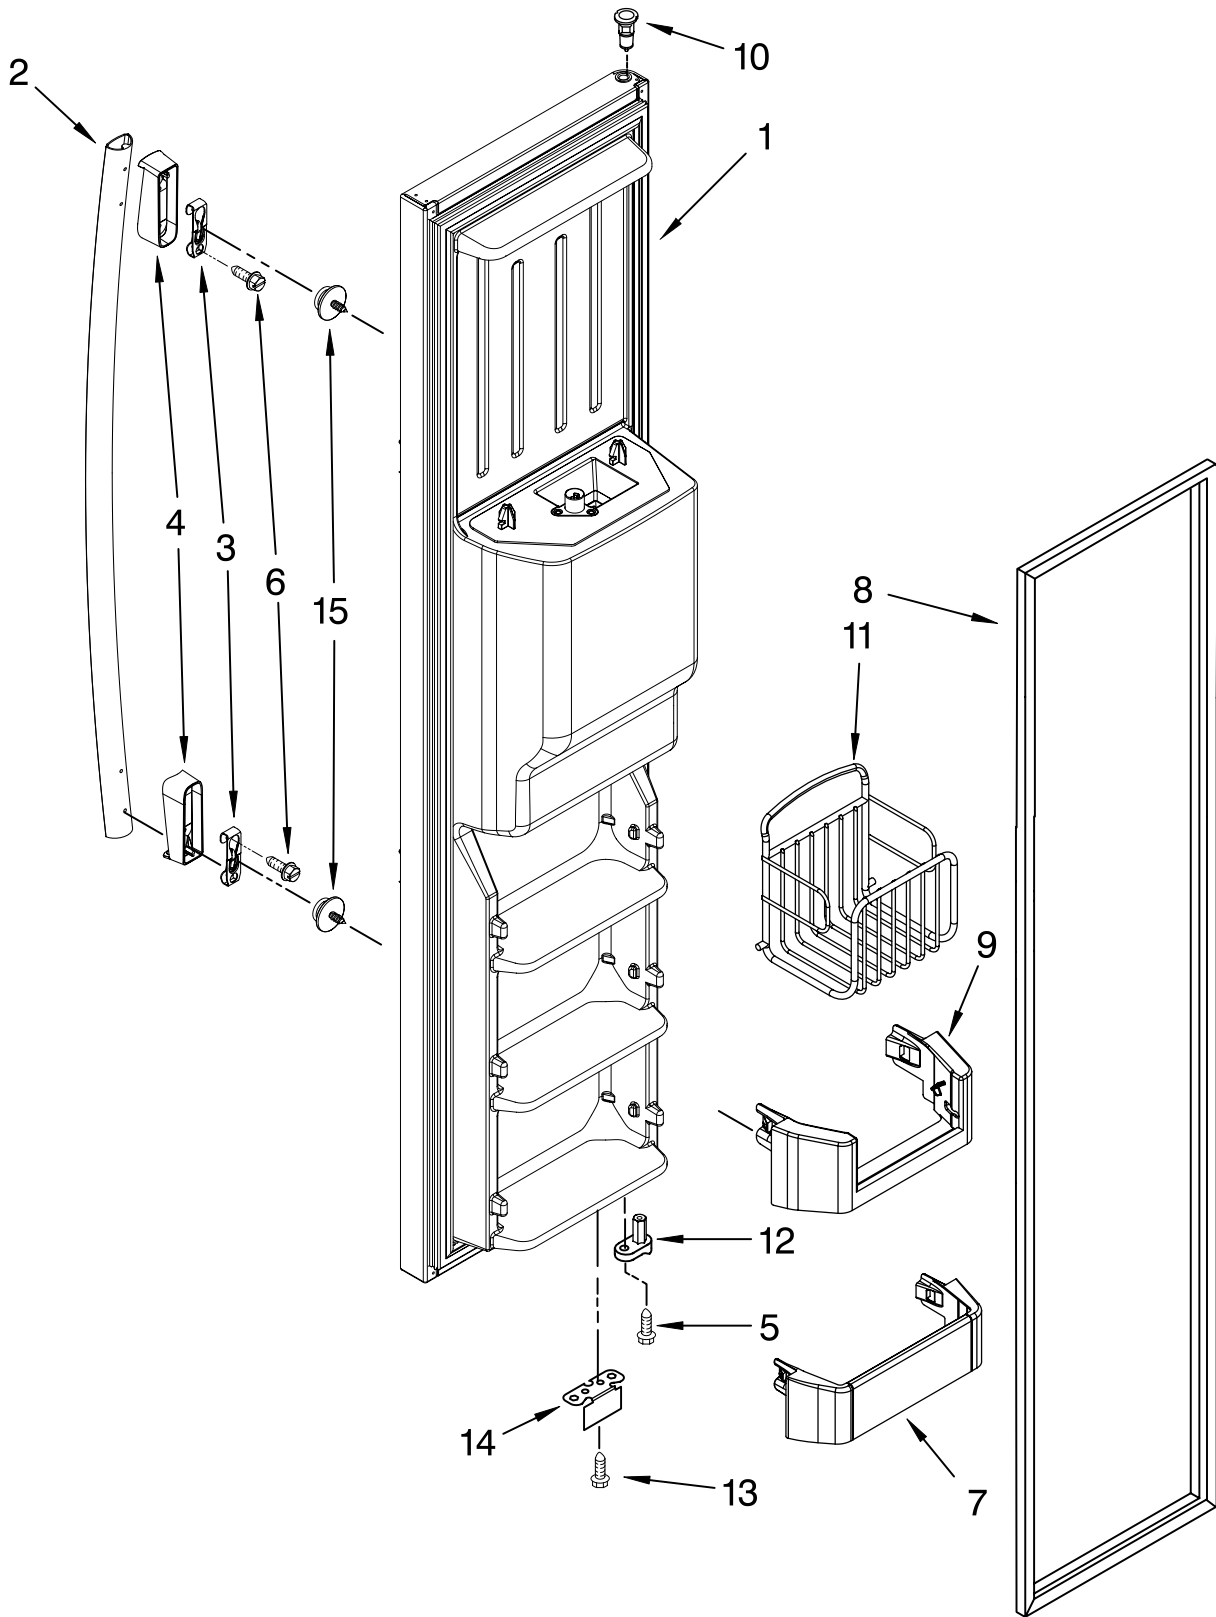

REFRIGERATOR DOOR PARTS

For Models: GC3NHAXVQ00, GC3NHAXVB00, GC3NHAXVY00, GC3NHAXVA00, GC3NHAXVS00
(White) (Black) (Mono Satina) (Mono Stainless) (Stainless)

Illus. No.	Part No.	DESCRIPTION
1		Refrigerator Door (Includes #7)
	W10168248	White
	W10168249	Black
	W10168250	Mono Satina
	W10168251	Monochromatic Stainless
	W10172106	Stainless Steel
2	2203087K	Trim, Shelf
3	2255421	Dairy Door
4	2223463K	Door Bin
5	2223464K	Mat, Bin (3)
6	2255411	Clip, Mounting
7		Door Gasket, Magnetic
	2223841	Mist Beige
	2223911	Black
	2326342	Apollo Grey
8		Handle
	W10127808	White
	W10127809	Black
	W10127811	Nickel Alloy
9	W10155511	Screw
10	2223879	Dairy Compartment
11		Endcap, Handle
	W10127813	White
	W10127814	Black
	W10152864	Nickel Alloy
12	2182178	Door Closer, Upper Cam
13	2182181	Thimble, Top
14	489420	Screw
15		Bracket, Door Stop
	2306940	Chrome
	2306940B	Black
16	2223239K	Door Bin (2)
17	3400012	Screw
18	2224173	Door Bin, Shallow
20	2156006K	Plug, Trim
21	2220214	Nameplate
22	W10129563	Screw, Handle

FOR ORDERING INFORMATION REFER TO PARTS PRICE LIST

FREEZER DOOR PARTS

For Models: GC3NHAXVQ00, GC3NHAXVB00, GC3NHAXVY00, GC3NHAXVA00, GC3NHAXVS00
(White) (Black) (Mono Satina) (Mono Stainless) (Stainless)

FOR ORDERING INFORMATION REFER TO PARTS PRICE LIST