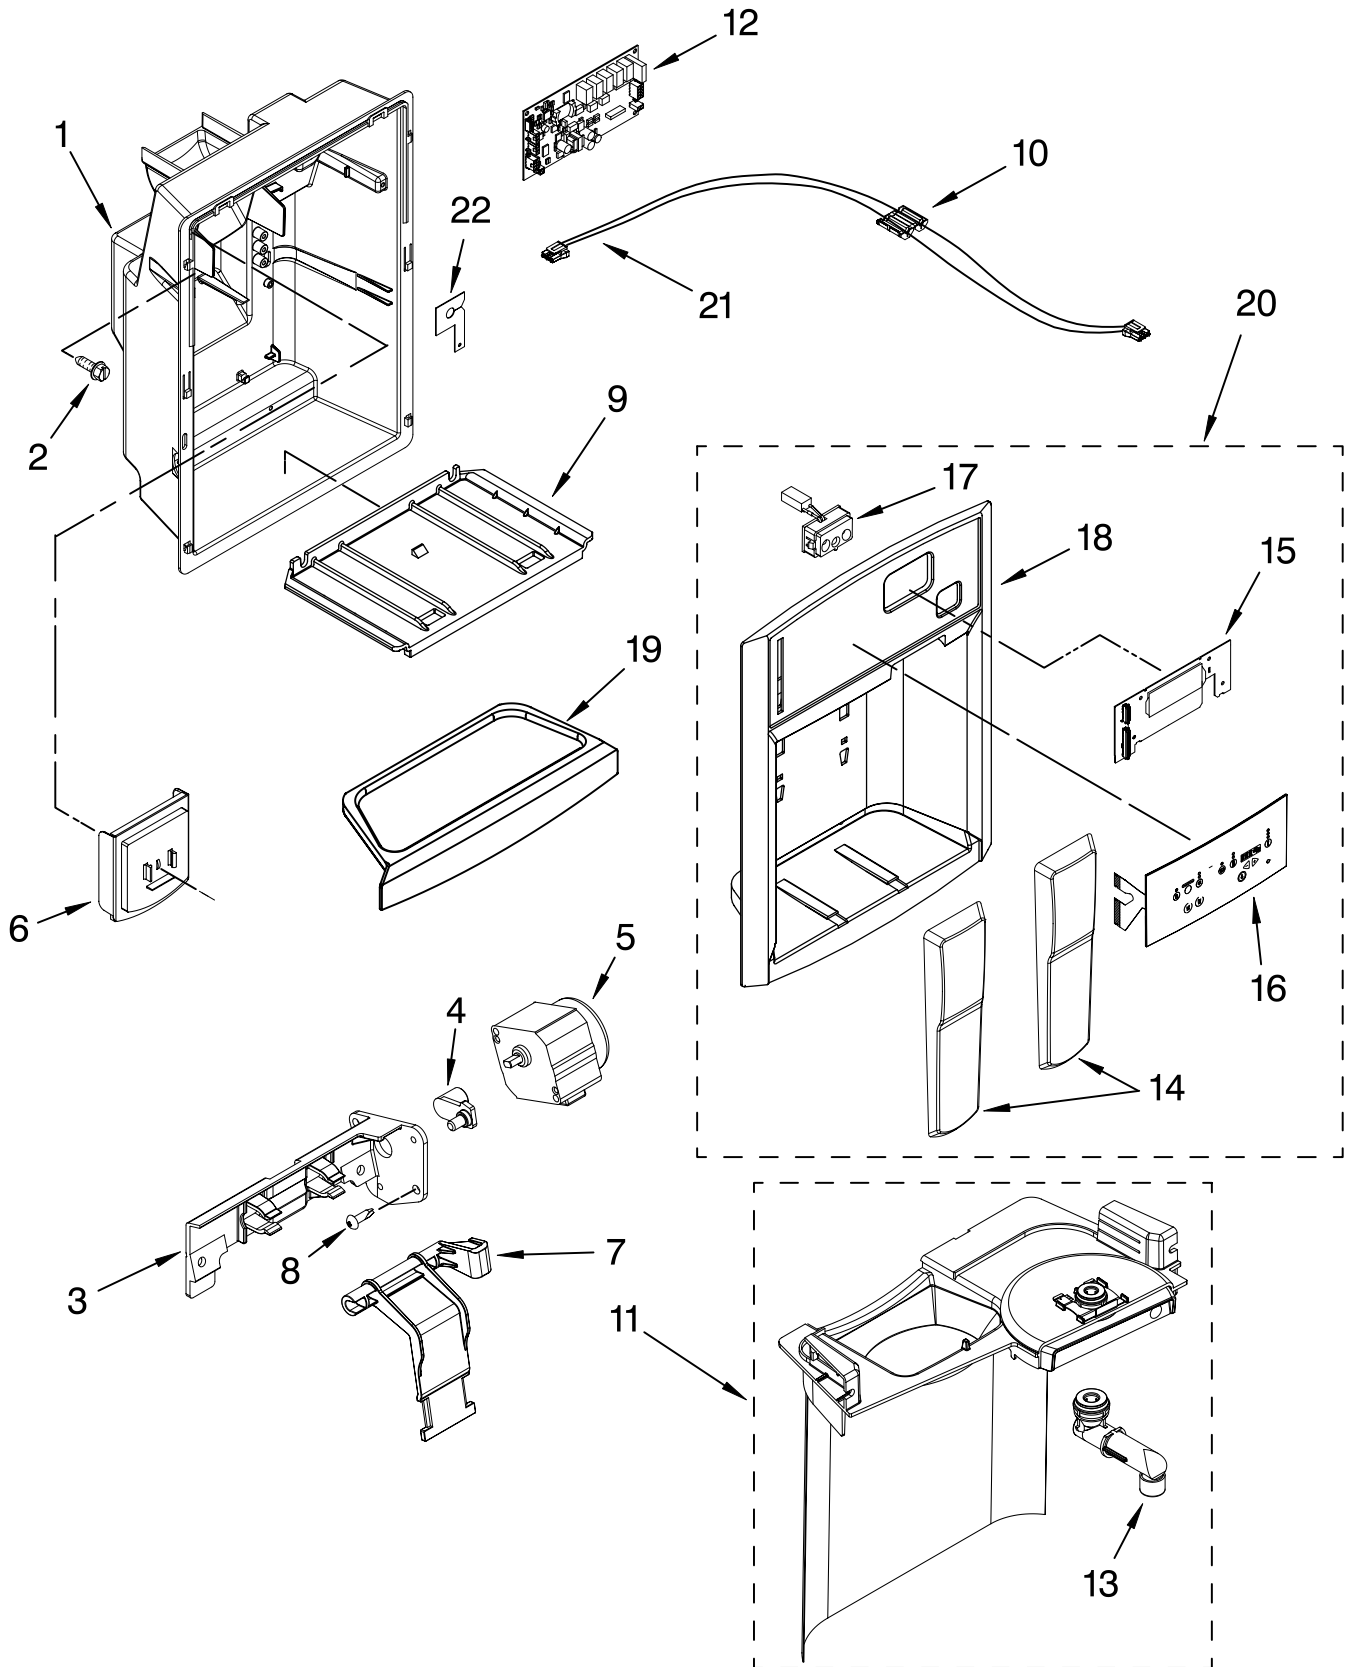

DISPENSER FRONT PARTS

For Models: GC3NHAXVQ00, GC3NHAXVB00, GC3NHAXVY00, GC3NHAXVA00, GC3NHAXVS00
(White) (Black) (Mono Satina) (Mono Stainless) (Stainless)

FOR ORDERING INFORMATION REFER TO PARTS PRICE LIST

DISPENSER FRONT PARTS

For Models: GC3NHAXVQ00, GC3NHAXVB00, GC3NHAXVY00, GC3NHAXVA00, GC3NHAXVS00
(White) (Black) (Mono Satina) (Mono Stainless) (Stainless)

Illus. No.	Part No.	DESCRIPTION	Illus. No.	Part No.	DESCRIPTION	Illus. No.	Part No.	DESCRIPTION
1		Housing, Dispenser (Not Serviced)	12	2303843	Electronic Control (Core)	19		Tray, Housing
2	939101	Screw (4)	13	2305235	Spigot		2305408W	White
3	2305202	Bracket, Motor	14		Pad, Ice & Water		2305408B	Black
4	2305242	Connector, Door Bracket		2305247CG	For White Model	20	2305408NO	Nickel One
5	2305262	Motor, Ice Door		2305247GM	For Black Model			Front Cover Assembly
6	2305258	Door, Ice		2305247MG	For All Stainless Models			(Includes Items 14, 15, 16, 17 & 18)
7	2305204	Support, Ice Door	15		Cover Assembly, User Interface		W10168543	White
8	4449745	Screw (2)	16		Overlay, Front Control (Not Available, Order #20)		2317715B	Black
9		Grille, Slide			LED Assembly	21	W10173643	Nickel One
	2305413W	White	17		Front Cover, Housing		2187814	Wire Assembly, User Interface
	2305413B	Black	18		(Not Available, Order #20)	22	2305447	Clip, Wiring
	2305413AP	Apollo Gray						(Includes #10)
10	2308165	Ferrite Bead						
11		Separator Assembly						
	2305460W	White						
	2305460B	Black						
	2305460NA	Nickel Alloy						

FOR ORDERING INFORMATION REFER TO PARTS PRICE LIST