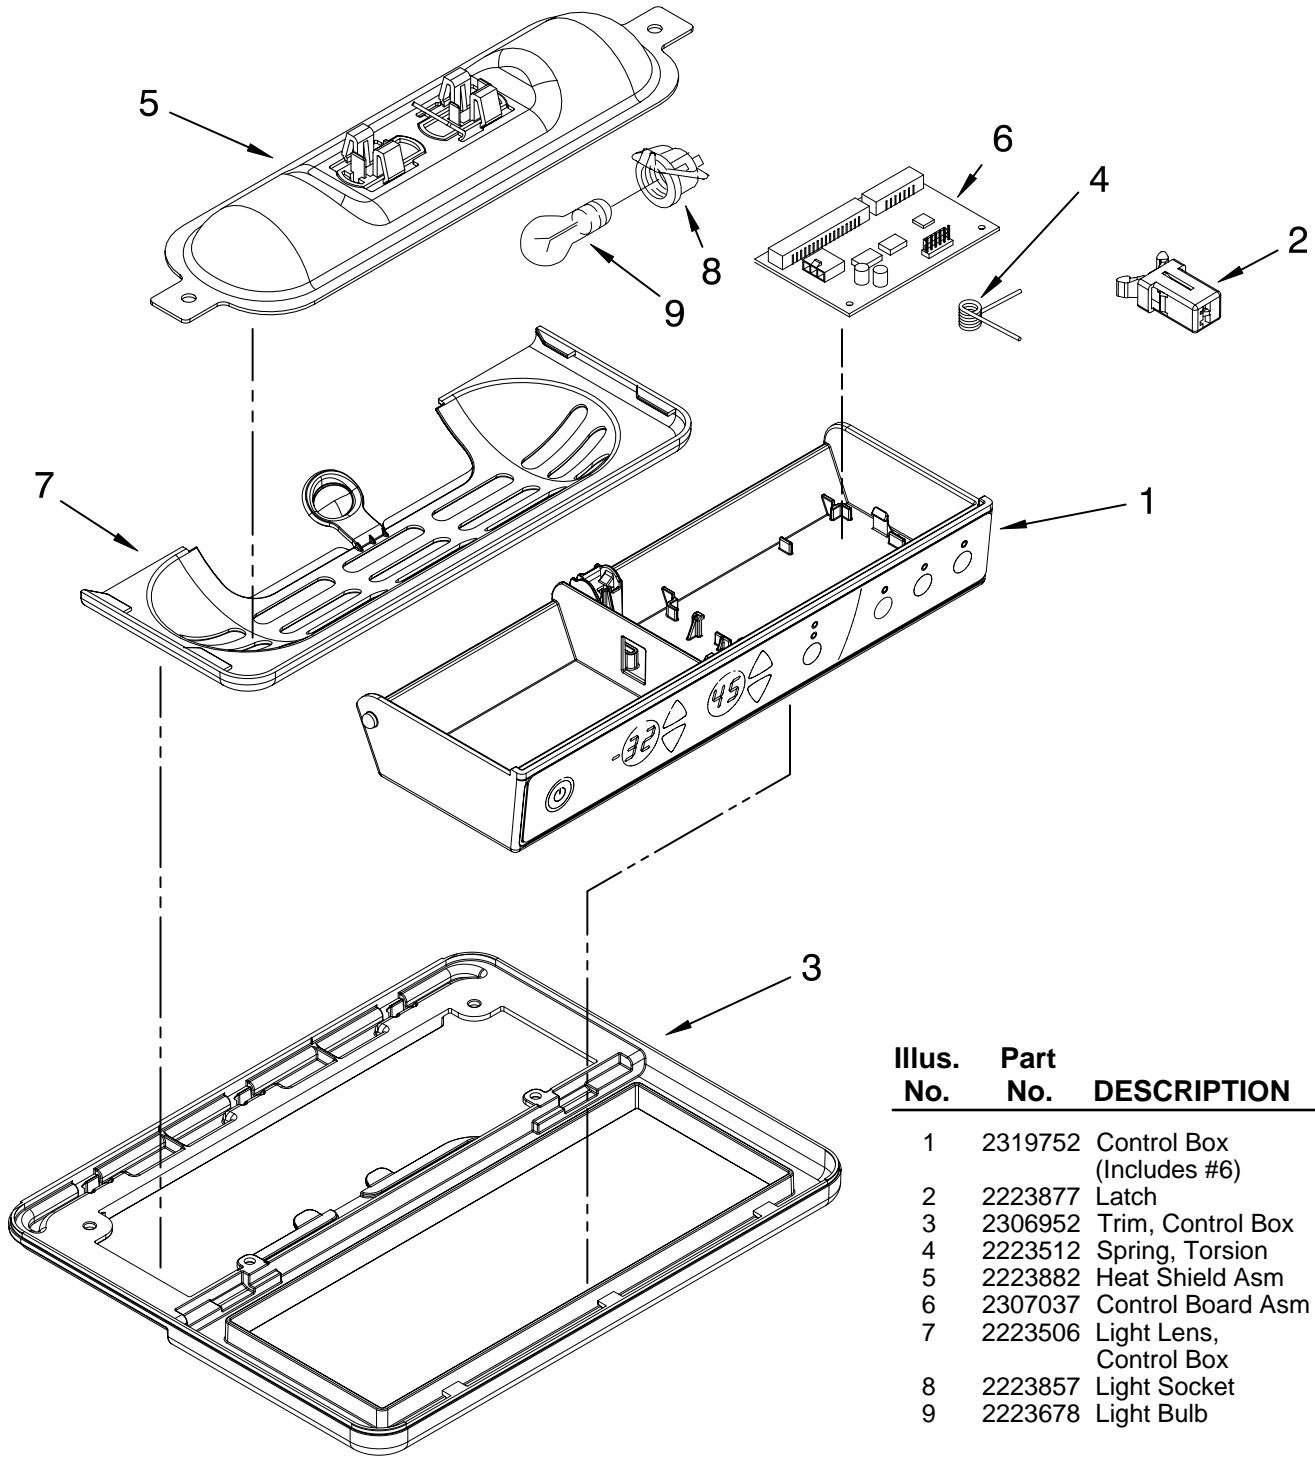

CONTROL PARTS

For Models: GC3NHAXVQ00, GC3NHAXVB00, GC3NHAXVY00, GC3NHAXVA00, GC3NHAXVS00
(White) (Black) (Mono Satina) (Mono Stainless) (Stainless)

Illus. No.	Part No.	DESCRIPTION
1	2319752	Control Box (Includes #6)
2	2223877	Latch
3	2306952	Trim, Control Box
4	2223512	Spring, Torsion
5	2223882	Heat Shield Asm
6	2307037	Control Board Asm
7	2223506	Light Lens, Control Box
8	2223857	Light Socket
9	2223678	Light Bulb

FOR ORDERING INFORMATION REFER TO PARTS PRICE LIST