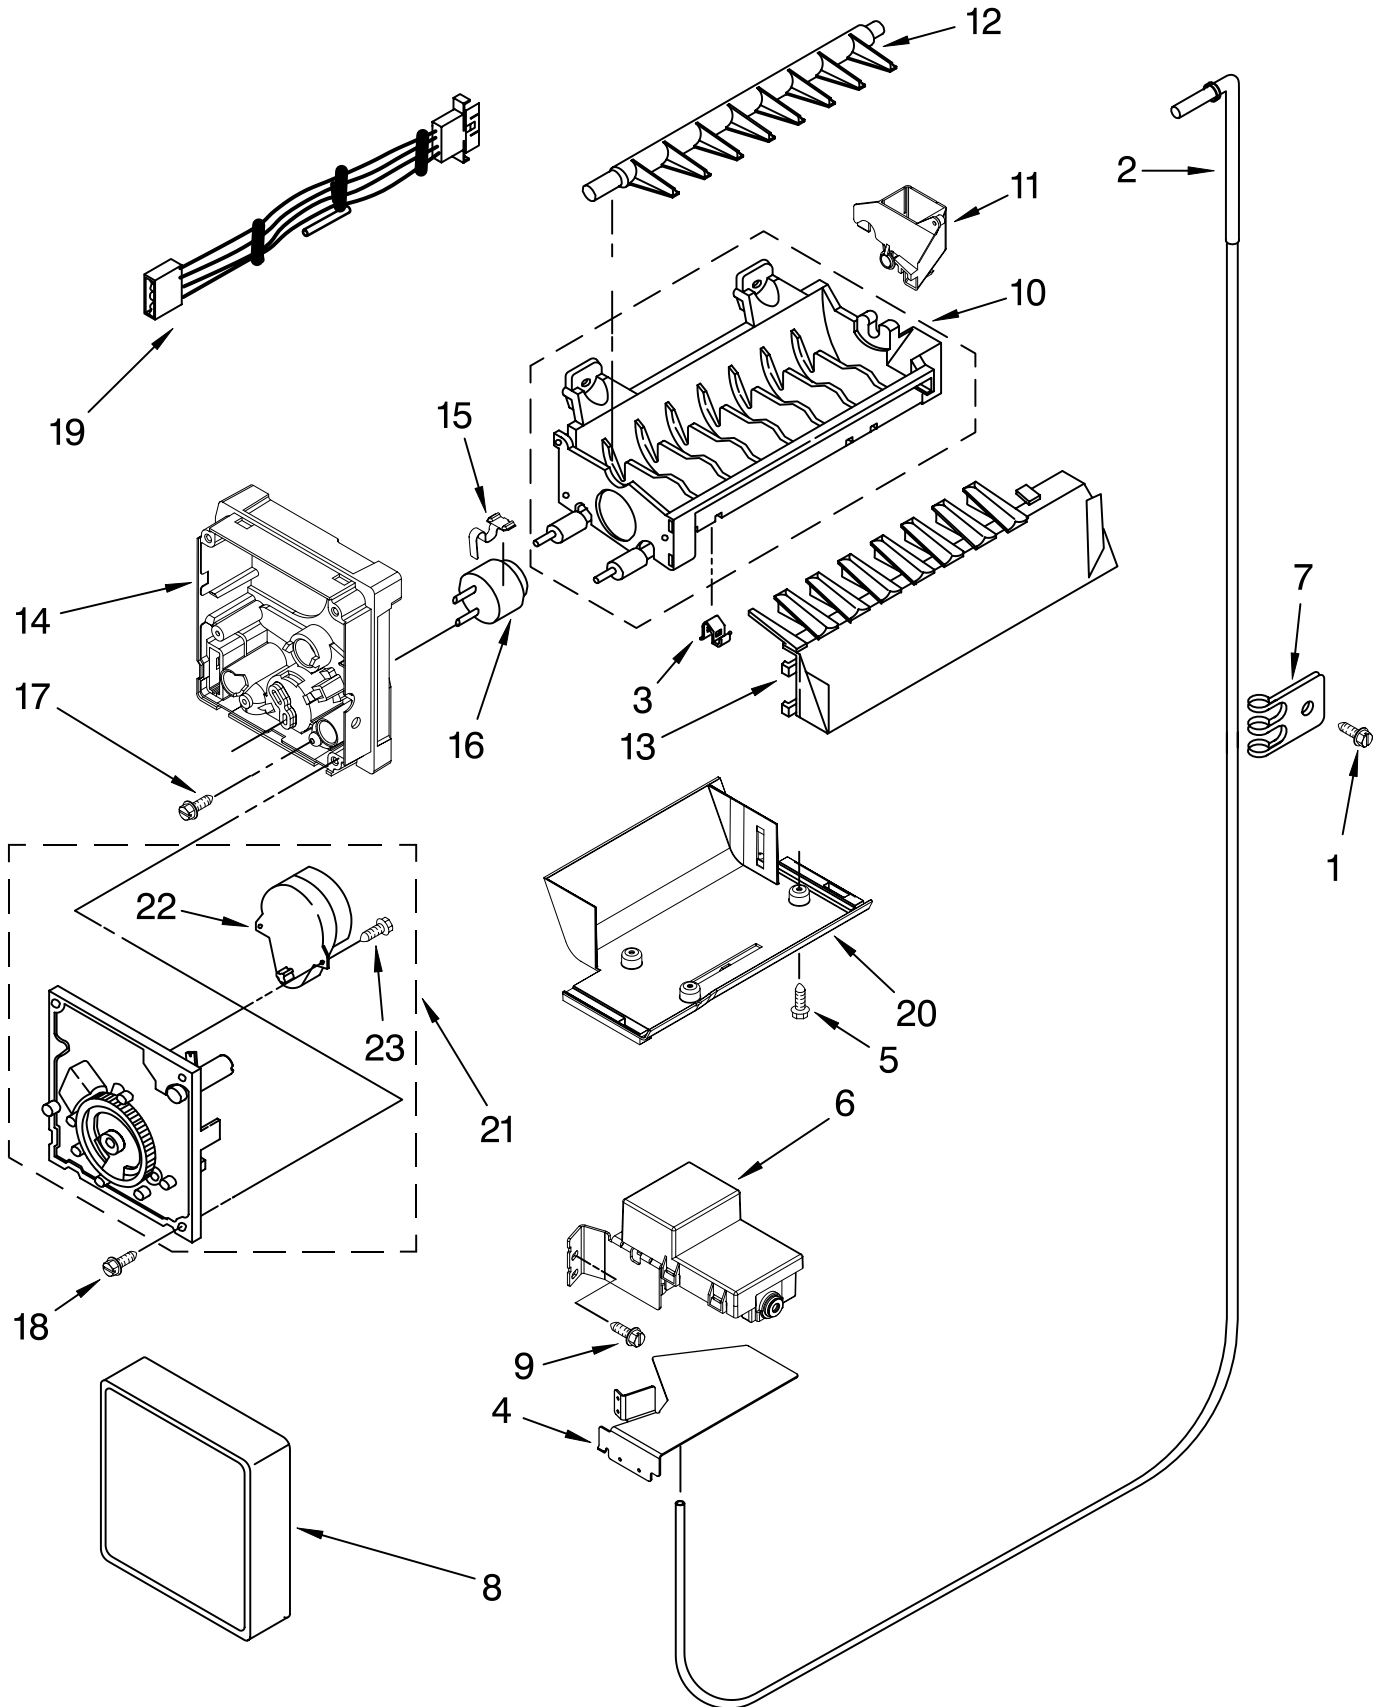

ICEMAKER PARTS

For Models: GC3NHAXVQ00, GC3NHAXVB00, GC3NHAXVY00, GC3NHAXVA00, GC3NHAXVS00
(White) (Black) (Mono Satina) (Mono Stainless) (Stainless)

FOR ORDERING INFORMATION REFER TO PARTS PRICE LIST

ICEMAKER PARTS

For Models: GC3NHAXVQ00, GC3NHAXVB00, GC3NHAXVY00, GC3NHAXVA00, GC3NHAXVS00
(White) (Black) (Mono Satina) (Mono Stainless) (Stainless)

Illus. No.	Part No.	DESCRIPTION
1	489084	Screw
2	2303216	Fitting, Water Tube
3	628379	Clip, Fuse
4	2313394	Shield, Water Valve
5	489478	Screw
6	W10159840	Water Valve Asm
7	2208136	Tube Clip
8	2174358	Cover
9	488649	Screw
10	W10122527	Mold & Heater Assembly (Also Order 542638
11	2304969	Cup, Water Fill
12	627843	Ejector
13	2198598	Ice Striper
14	2194712	Support
15	2315522	Retainer, Thermostat
16	627985	Thermostat (Also Order 542369 Cement Alumilastic)
17	8533917	Screw
18	489276	Screw
19	2187467	Harness, Wiring
20	2303583	Bracket, Icemaker Mounting
21	8201515	Module Assembly (Includes Items 22 & 23)
22	626691	Motor
23	489136	Screw
100	W10122502	Icemaker Assembly