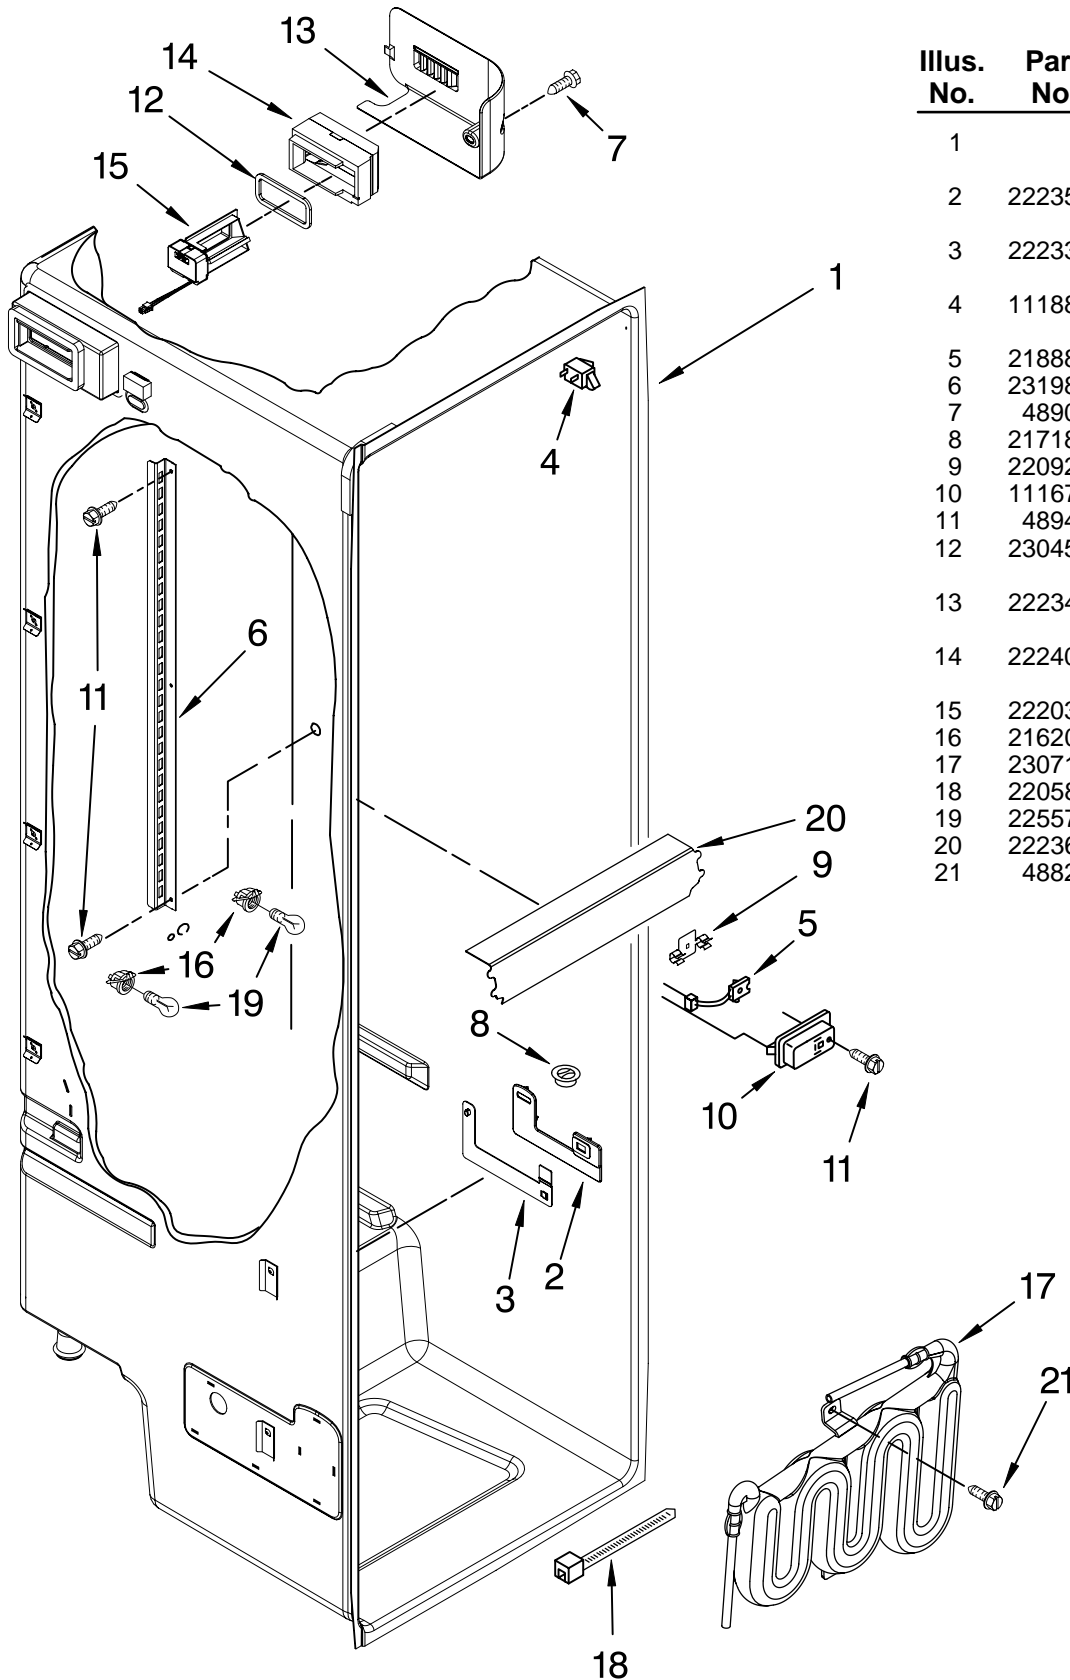

REFRIGERATOR LINER PARTS

For Models: GC3NHAXVQ00, GC3NHAXVB00, GC3NHAXVY00, GC3NHAXVA00, GC3NHAXVS00
(White) (Black) (Mono Satina) (Mono Stainless) (Stainless)

Illus. No.	Part No.	DESCRIPTION
1		Liner (Not A Serviceable Part)
2	2223524	Escutcheon, Meat Pan Control
3	2223339	Slide Meat Pan Control
4	1118894	Switch, Rocker Arm
5	2188820	Thermistor
6	2319866	Ladder, Shelf (2)
7	489084	Screw
8	2171846	Release Valve
9	2209204	Clip, Thermistor
10	1116793	Cover, Thermistor
11	489478	Screw
12	2304597	Gasket, Air Baffle
13	2223403	Cover, Air Baffle
14	2224076	Air Diffuser Assembly
15	2220377	Air Baffle
16	2162085	Socket
17	2307107	Reservoir
18	2205813	Strap
19	2255743	Light Bulb
20	2223663	Light Lens
21	488280	Screw

FOR ORDERING INFORMATION REFER TO PARTS PRICE LIST