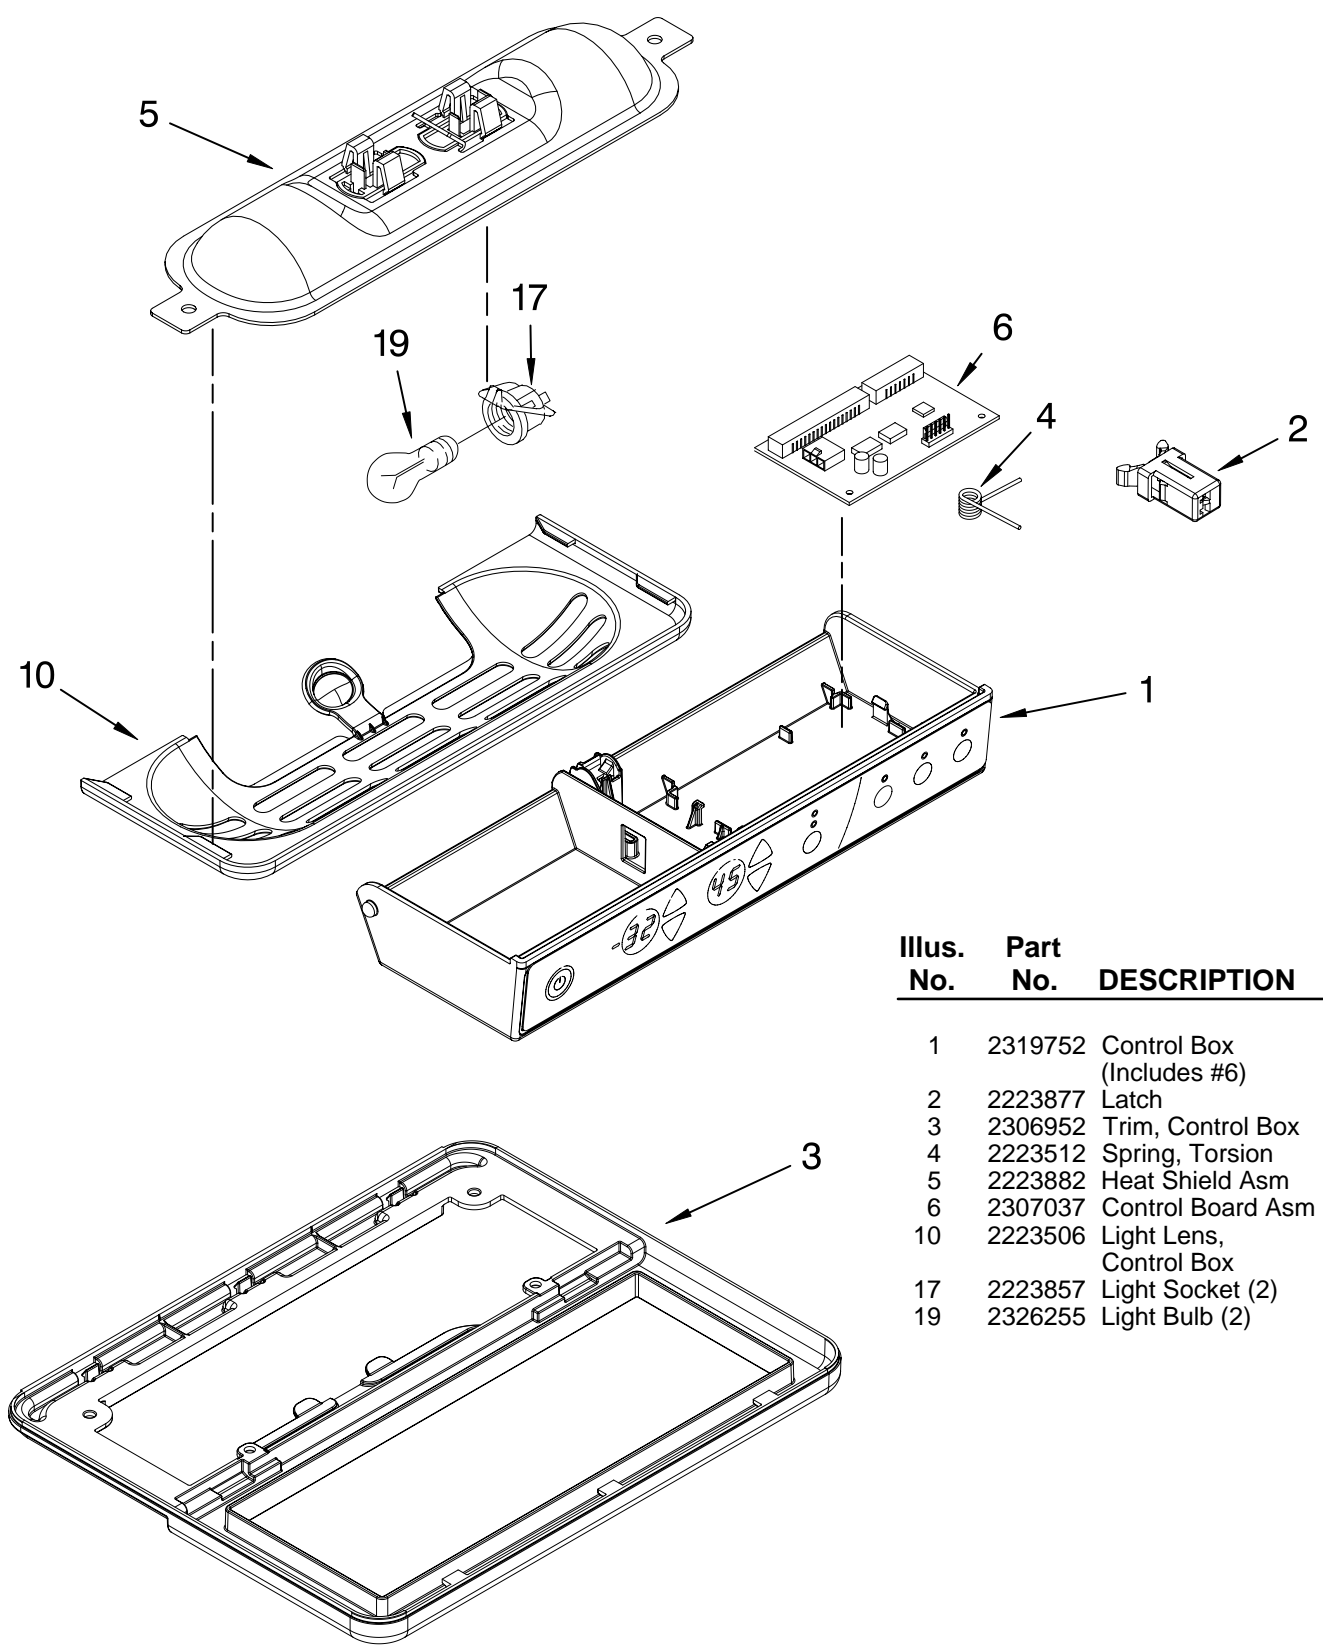

CONTROL PARTS

For Models: GC3JHAXTQ01, GC3JHAXTB01, GC3JHAXTS01, GC3JHAXTL01
(White) (Black) (Stainless Steel)(Stainless VCM)

Illus. No.	Part No.	DESCRIPTION
1	2319752	Control Box (Includes #6)
2	2223877	Latch
3	2306952	Trim, Control Box
4	2223512	Spring, Torsion
5	2223882	Heat Shield Asm
6	2307037	Control Board Asm
10	2223506	Light Lens, Control Box
17	2223857	Light Socket (2)
19	2326255	Light Bulb (2)

FOR ORDERING INFORMATION REFER TO PARTS PRICE LIST