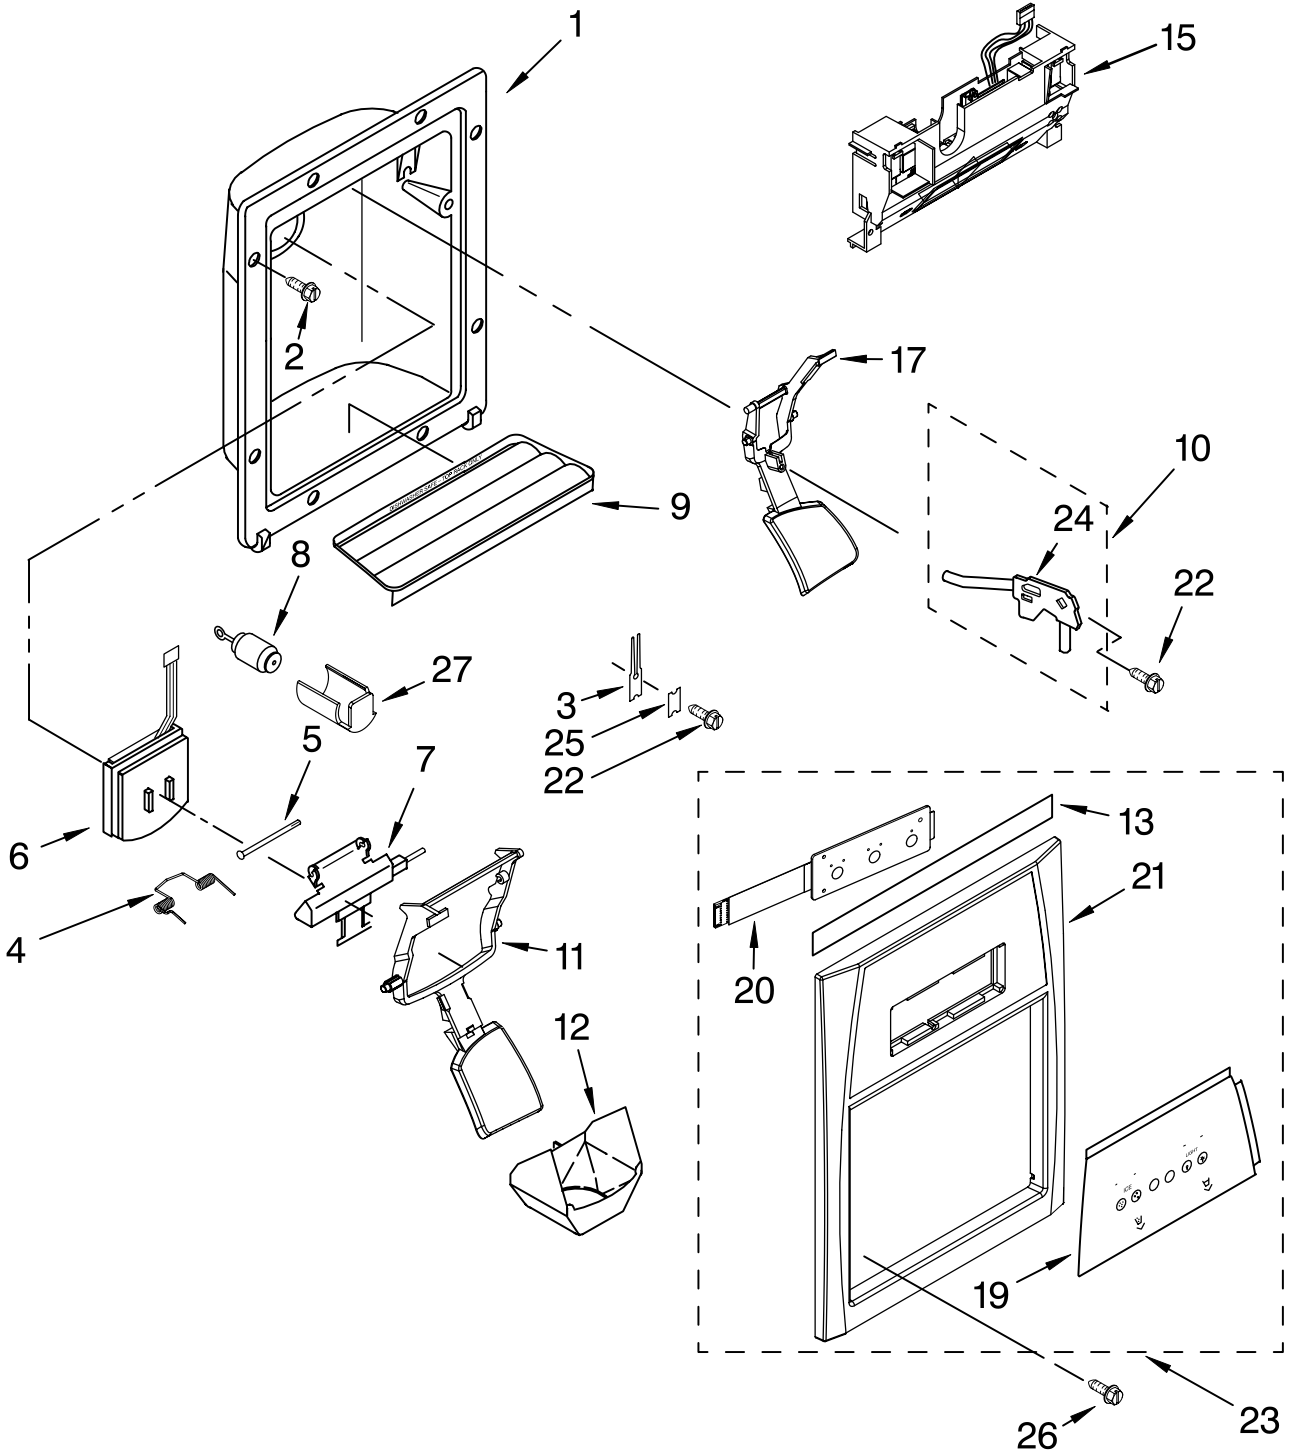

DISPENSER FRONT PARTS

For Models: GC3JHAXTQ01, GC3JHAXTB01, GC3JHAXTS01, GC3JHAXTL01
(White) (Black) (Stainless Steel)(Stainless VCM)

FOR ORDERING INFORMATION REFER TO PARTS PRICE LIST

DISPENSER FRONT PARTS

For Models: GC3JHAXTQ01, GC3JHAXTB01, GC3JHAXTS01, GC3JHAXTL01
(White) (Black) (Stainless Steel)(Stainless VCM)

Illus. No.	Part No.	DESCRIPTION
1		Housing, Dispenser (Not Serviced)
2	3196537	Screw
3	2194719	Retainer, Lever
4	2304772	Spring, Torsion
5	2196195	Pin
6	2180353	Door, Ice
7	2304355	Door Mechanism Assembly
8	2205686	Mechanism Delay
9		Grille, Overflow
	2206670W	White
	2206670B	Black
10	2209718	Water Fitting Assembly (Includes Water Tube)
11		Lever, Ice Dispenser
	2255431W	White
	2255431B	Black
12	2180224	Guide, Ice
13	2305571	Gasket
15	2323009	Bracket, Control
17		Lever, Water Dispenser
	2255432W	White
	2255432B	Black
19		Overlay, Front Cover (Not Available, Order #23)
20		LED Display (Not Available, Order #23)
21		Front Cover, Housing (Not Available, Order #23)
22	489000	Screw
23		Front Cover Assembly (Includes Items 13, 19, 20 & 21)
	2318490B	Black
	2318490W	White
24	2304673	Bracket, Dispenser
25	2195051	Strain Relief
26	3400065	Screw
27	2252127	Sleeve, Mechanism

FOR ORDERING INFORMATION REFER TO PARTS PRICE LIST