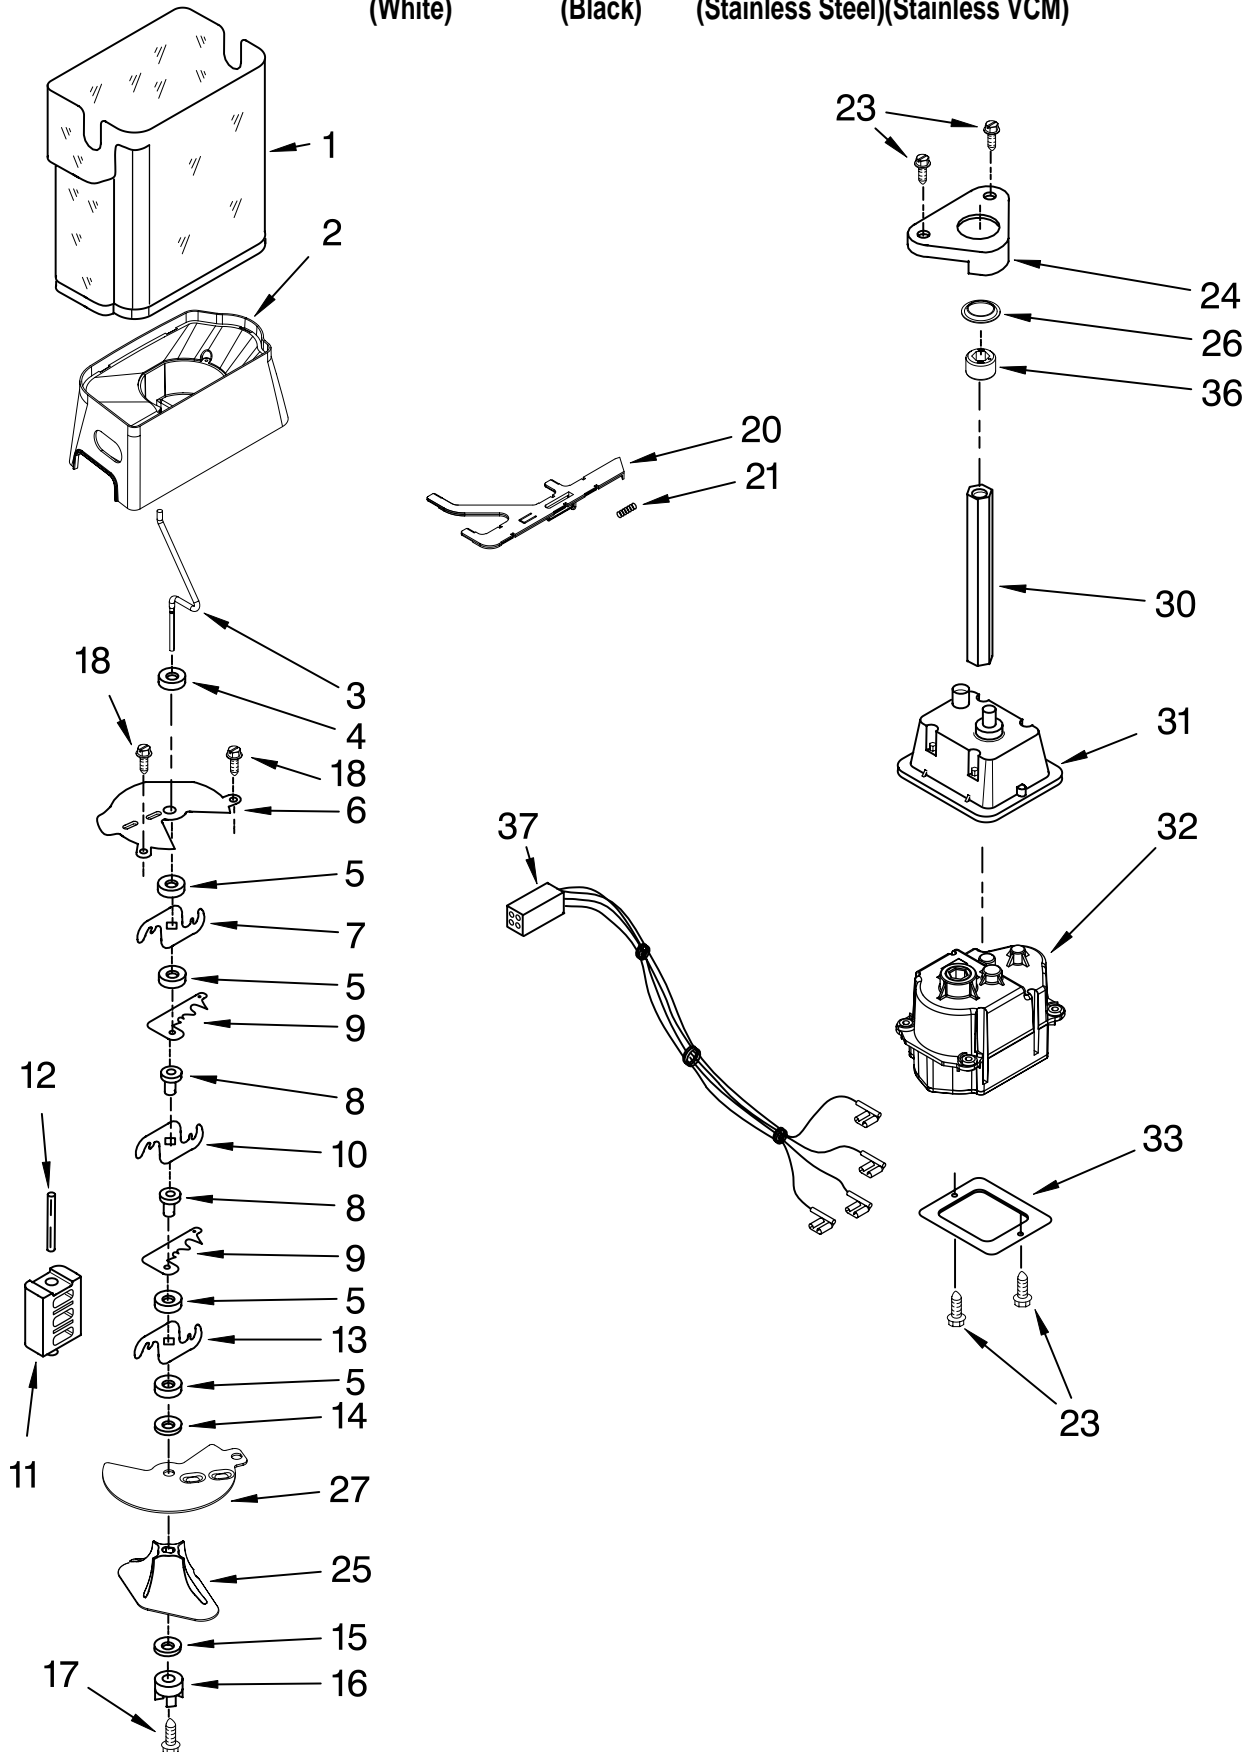

MOTOR AND ICE CONTAINER PARTS

For Models: GC3JHAXTQ01, GC3JHAXTB01, GC3JHAXTS01, GC3JHAXTL01
(White) (Black) (Stainless Steel)(Stainless VCM)

FOR ORDERING INFORMATION REFER TO PARTS PRICE LIST

MOTOR AND ICE CONTAINER PARTS

For Models: GC3JHAXTQ01, GC3JHAXTB01, GC3JHAXTS01, GC3JHAXTL01
(White) (Black) (Stainless Steel)(Stainless VCM)

Illus. No.	Part No.	DESCRIPTION
1	2223317	Ice Bin
2	2317254	Crusher Bin
3	2317240	Auger
4	2258220	Washer
5	1119007	Spacer, Flat (4)
6	2317248	Cover, Crusher
7	2257022	Blade, Rotary
8	1119005	Spacer, Step (2)
9	2257020	Blade, Fixed
10	2257023	Blade, Rotary
11	2317239	Block, Blade
12	489229	Roll Pin
13	2257024	Blade, Rotary
14	489235	Washer, Plain
15	2198661	Washer, Coupling
16	2188918	Coupling
17	8281164	Screw
18	3400065	Screw
20	2317262	Latch, Bin
21	2198608	Spring, Latch
23	8281163	Screw
24	2188919	Holder
25	2317243	Wiper
26	2198628	Seal
27	2317250	Divider, Chamber
30	2188916	Drive Shaft
31	2256154	Enclosure, Motor
32	2315547	Dispenser, Motor
33	2212305	Cover
36	2315559	Sleeve, Coupling
37	2187725	Wire Harness, IDI Motor
100	2317266	Ice Container (Complete)