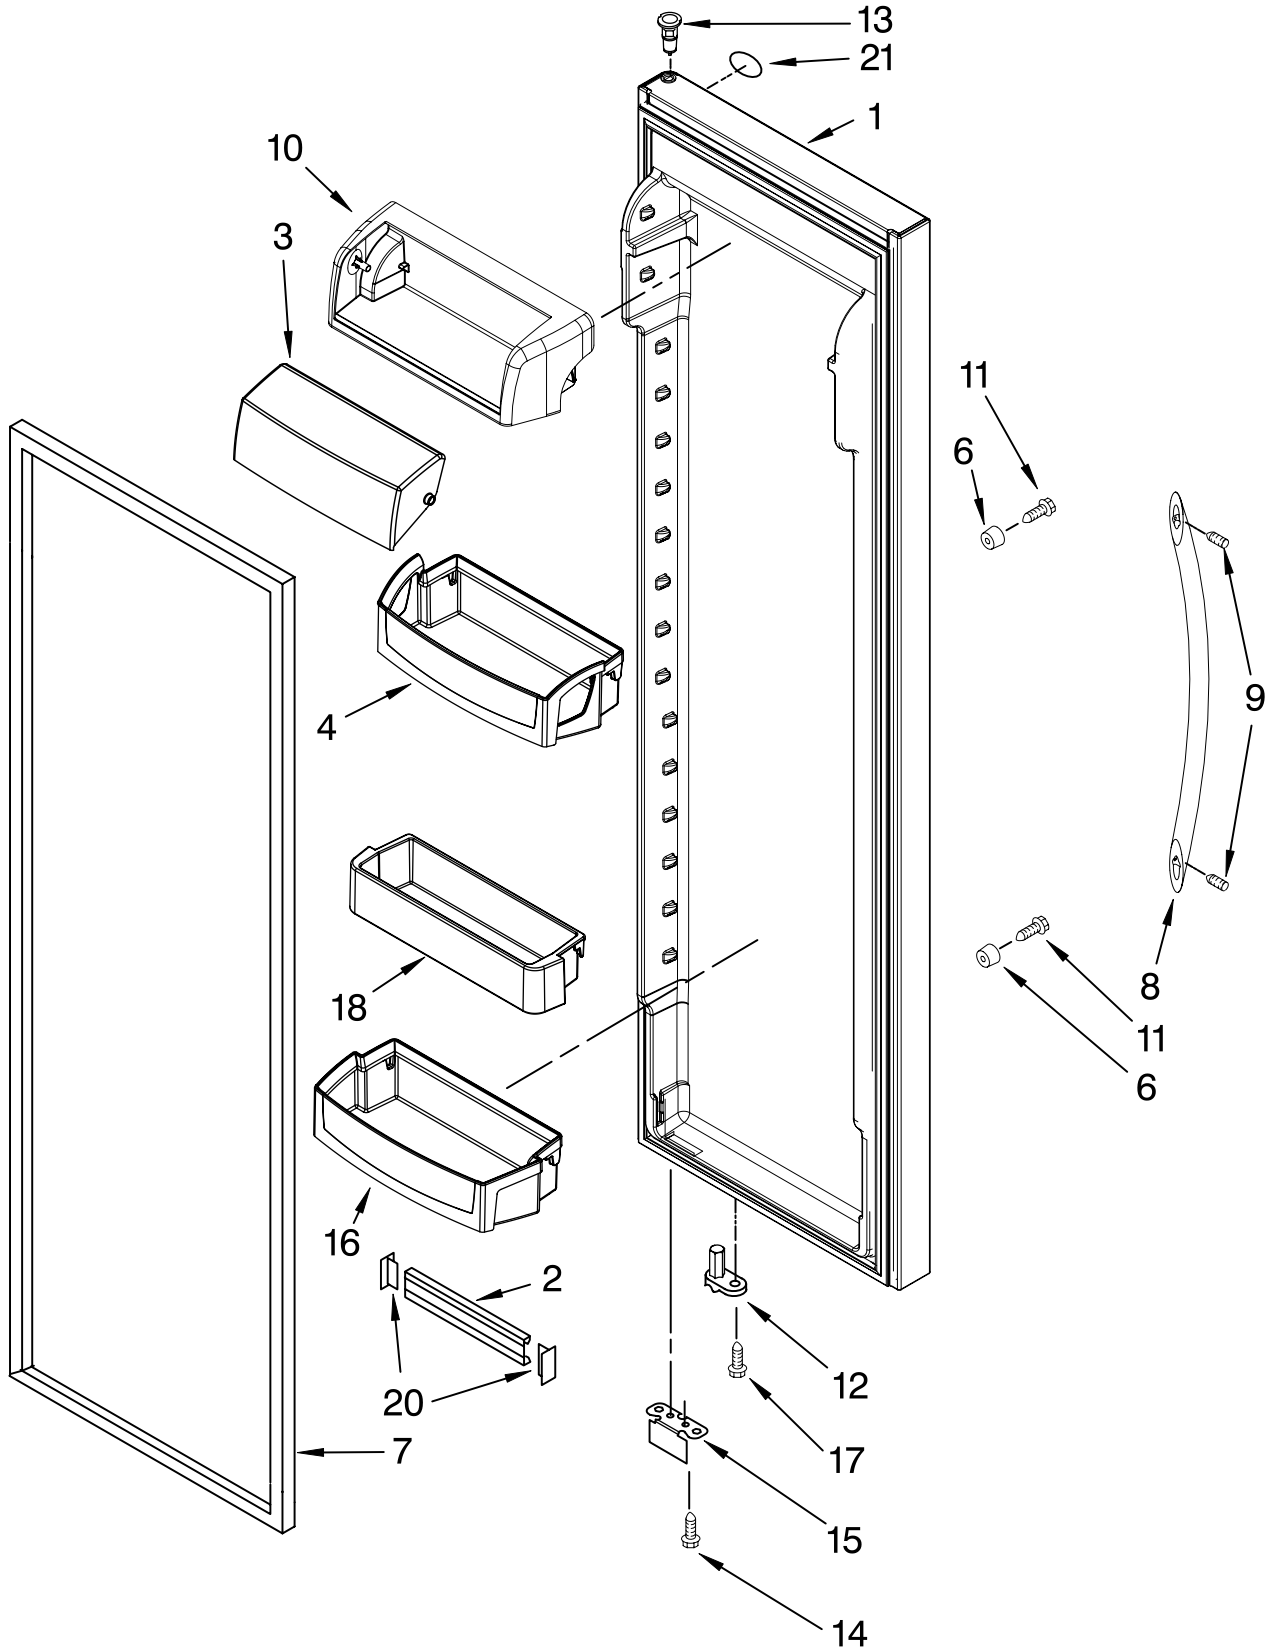

REFRIGERATOR DOOR PARTS

For Models: GC3JHAXTQ01, GC3JHAXTB01, GC3JHAXTS01, GC3JHAXTL01
(White) (Black) (Stainless Steel)(Stainless VCM)

FOR ORDERING INFORMATION REFER TO PARTS PRICE LIST

REFRIGERATOR DOOR PARTS

For Models: GC3JHAXTQ01, GC3JHAXTB01, GC3JHAXTS01, GC3JHAXTL01
(White) (Black) (Stainless Steel)(Stainless VCM)

Illus. No.	Part No.	DESCRIPTION
1		Refrigerator Door (Includes #7)
	W10120254	White
	W10120255	Black
	2307199S	Stainless Steel
	2327924LG	Stainless VCM
2	2203087K	Trim, Shelf
3	2255421	Dairy Door
4	2304952K	Door Bin (3)
6	2219698	Stud, Handle
7		Door Gasket, Magnetic
	2223841	Mist
	2223911	Black
8		Handle (Includes #9)
	2254600W	White
	2254600B	Black
	2254600S	Stainless
9	W10010140	Screw
10	2223879	Dairy Compartment
11	488208	Screw
12		Door Closer Upper Cam
	2307048	(For SS Model)
	2182178	(For VCM Model)
13	2308091	Thimble, Top
14	489420	Screw
15		Bracket, Door Stop
	2306940	White
	2306940B	Black
16	2223239K	Door Bin (2)
17	3400012	Screw
18	2224173	Door Bin, Shallow
20	2156006K	Plug, Trim
21	2220214	Nameplate

FOR ORDERING INFORMATION REFER TO PARTS PRICE LIST