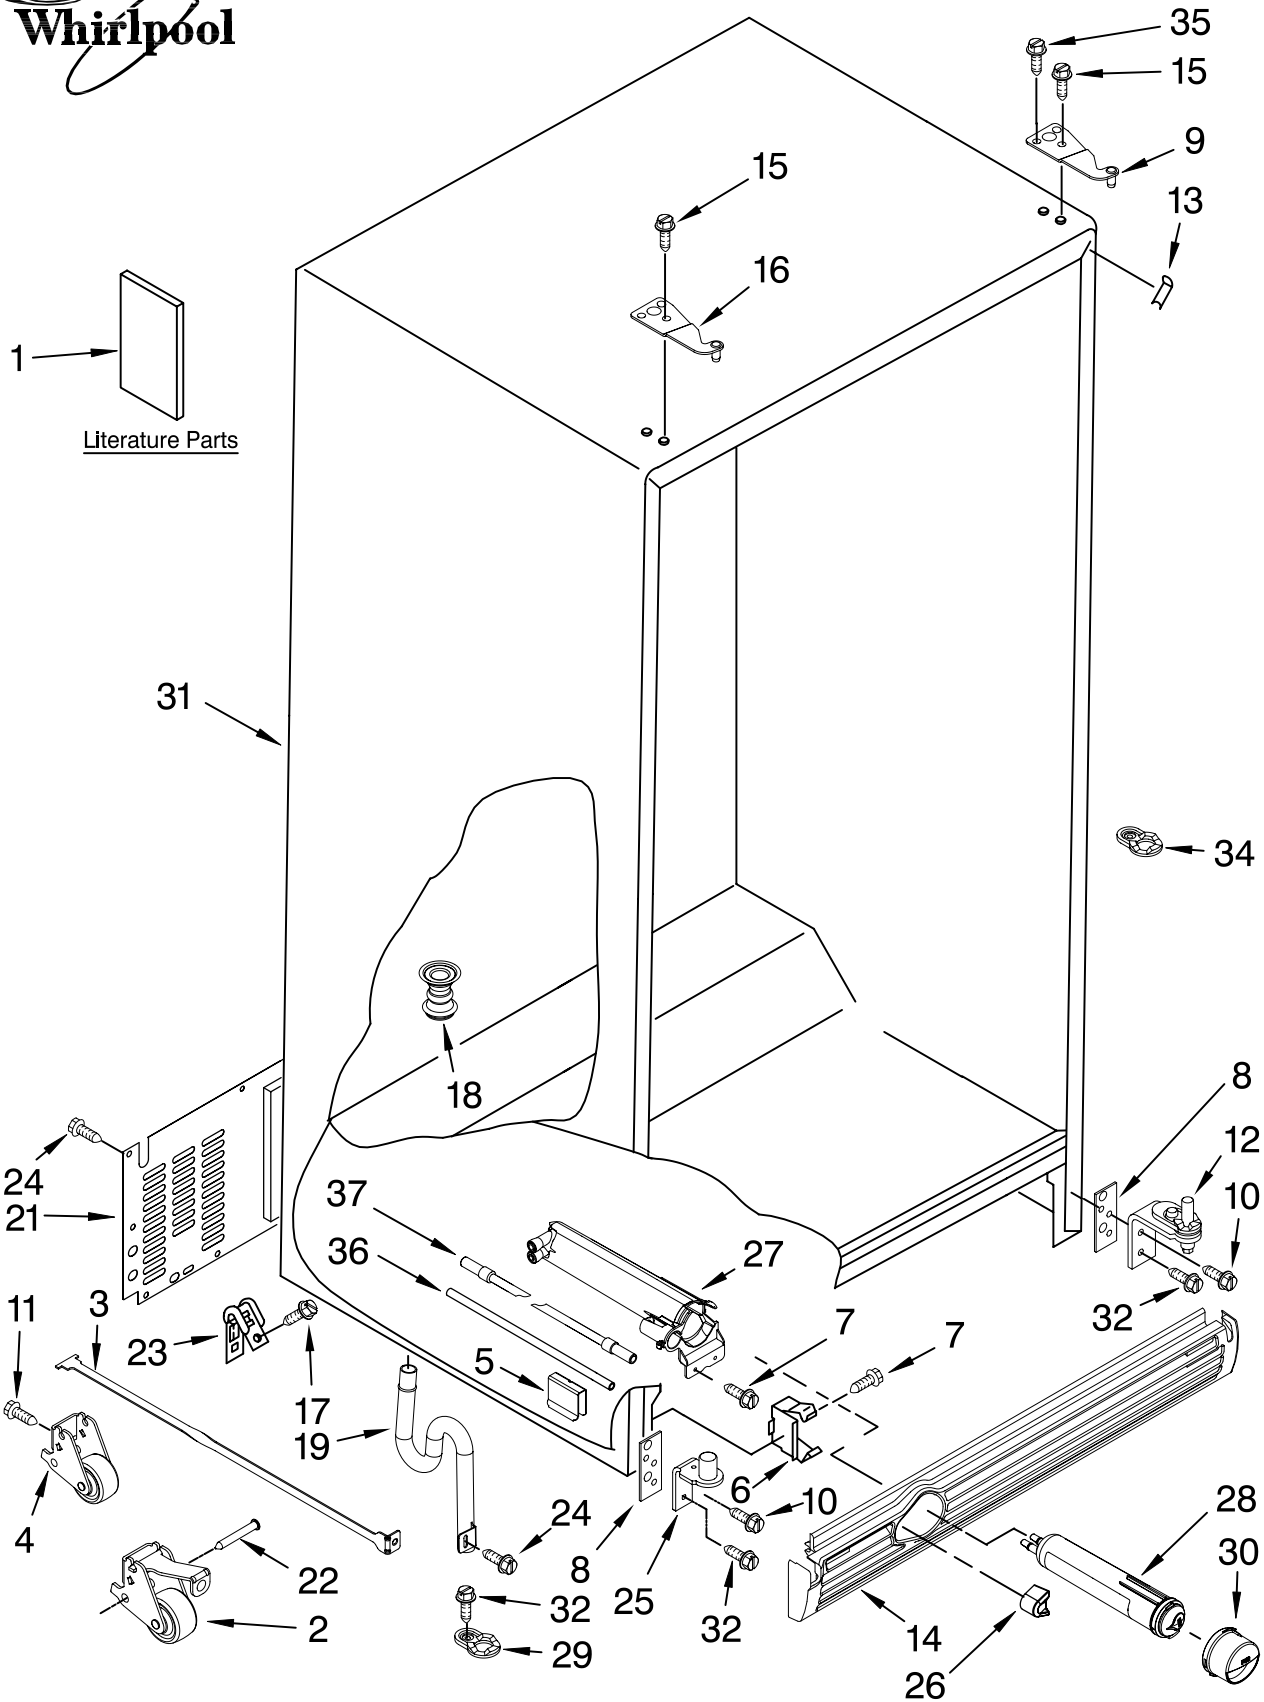

CABINET PARTS

REFRIGERATOR

For Models: GC3JHAXTQ01, GC3JHAXTB01, GC3JHAXTS01, GC3JHAXTL01
(White) (Black) (Stainless Steel)(Stainless VCM)

FOR ORDERING INFORMATION REFER TO PARTS PRICE LIST

CABINET PARTS

For Models: GC3JHAXTQ01, GC3JHAXTB01, GC3JHAXTS01, GC3JHAXTL01
(White) (Black) (Stainless Steel)(Stainless VCM)

Illus. No.	Part No.	DESCRIPTION	Illus. No.	Part No.	DESCRIPTION	Illus. No.	Part No.	DESCRIPTION
1		Literature Parts	11	3400243	Screw	25	2307152	Hinge Assembly, Bottom-FC
	2318493	Use & Care Guide	12	2307179	Hinge Assembly, Bottom-RC	26		Button, Water Filter
	2223996	Installation Instructions	13		Filler, Wrapper		2260503W	White
	2322230	Service & Wiring Sheet		2223893W	White		2260503B	Black
	2220407	Modular Ice maker Service Sheet	14		Grille	27	2260526	Housing, Water Filter
	2326314	Energy Guide		2322234W	White	28	4396841	Water Filter
2		Front Roller Asm		2322234B	Black	29	2307051	Door Closer, FC
	2306950	Left Side	15	3400108	Screw	30		Cap, Water Filter
	2306951	Right Side	16		Hinge, Top FC		2260518W	White
3	2223263	Strap, Roller		2307007W	White		2260518B	Black
4	2306949	Rear Roller (2)	17	489464	Screw	31		Cabinet (Not A Serviceable Part)
5	2223388	Clip, Retainer (4)	18	2304888	Drain Fitting	32	489483	Screw
6	2155013	Clip, Grille	19	2254566	Tube, Extension	34	2307049	Door Closer, RC
7	489478	Screw	21	2223409	Cover, Unit	35	3400858	Screw
8	2223545	Shim	22	2223387	Pin, Roller (4)	36	2304709	Tube, Filter Outlet
9		Hinge Top, RC	23	549193	Clamp, Service Cord	37	2319868	Tube, Filter Inlet
	2307008W	White	24	489084	Screw			
	2307008B	Black						
10	3400113	Screw