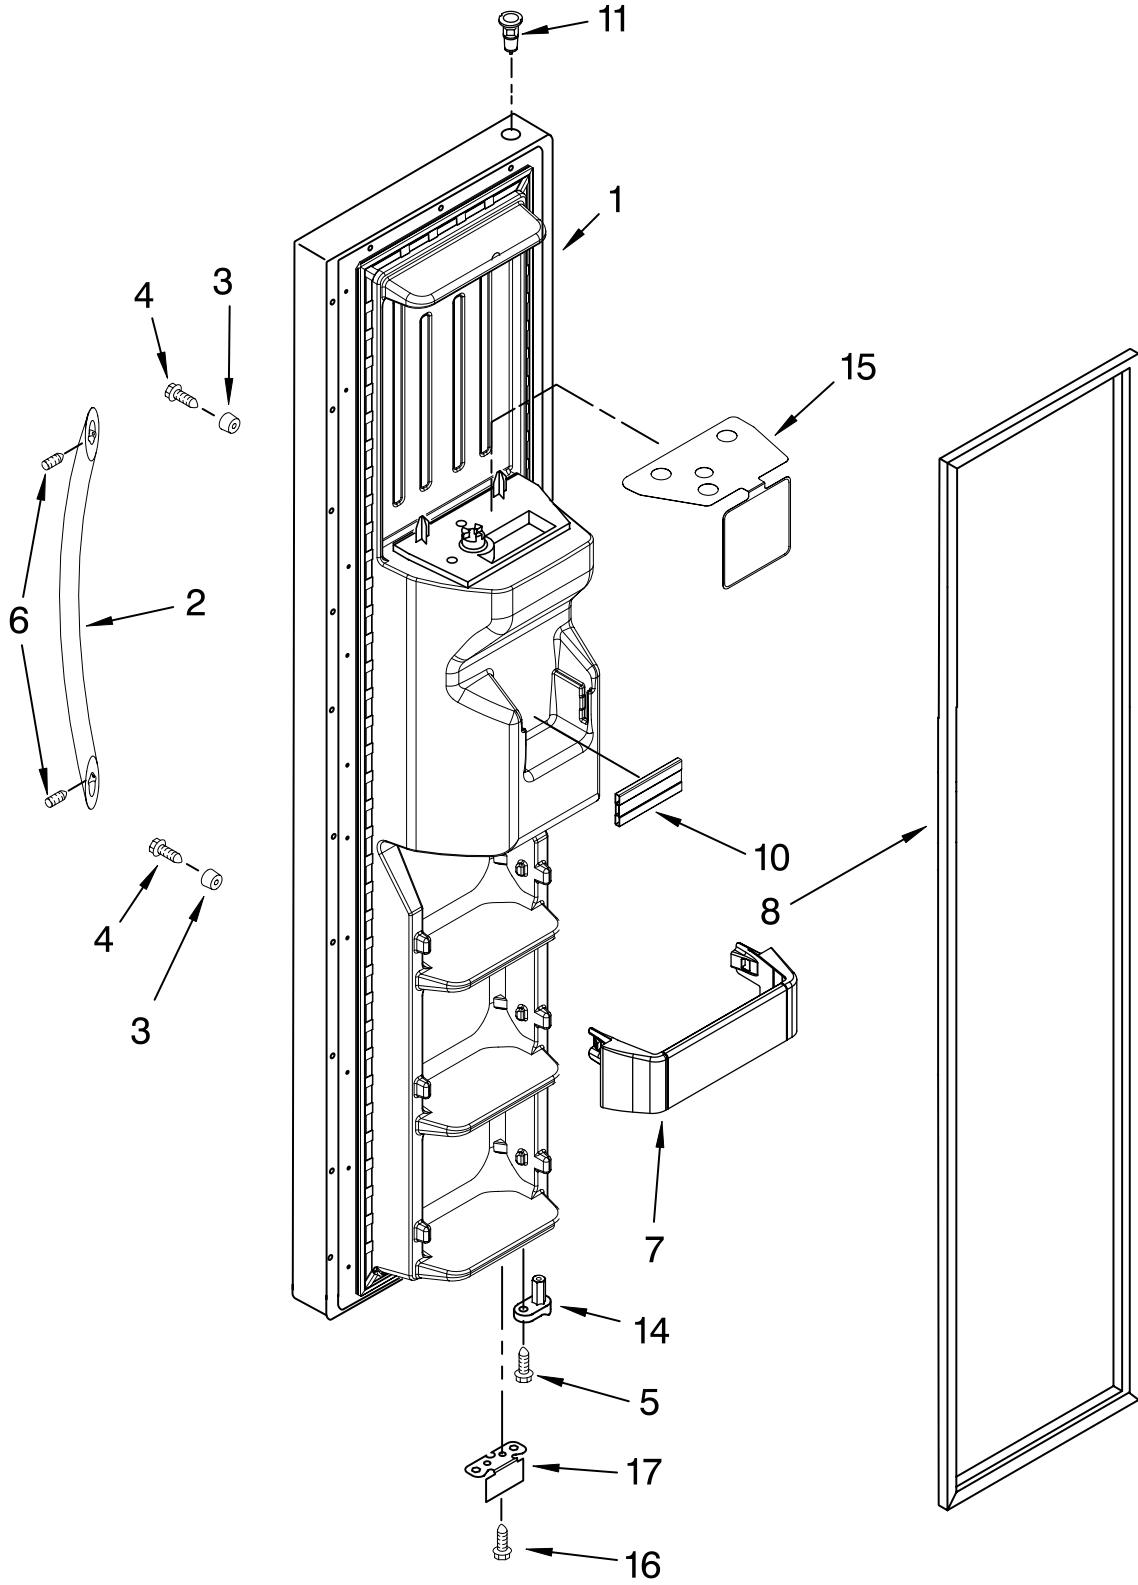

FREEZER DOOR PARTS

For Models: GC3JHAXTQ01, GC3JHAXTB01, GC3JHAXTS01, GC3JHAXTL01
(White) (Black) (Stainless Steel)(Stainless VCM)

FOR ORDERING INFORMATION REFER TO PARTS PRICE LIST

FREEZER DOOR PARTS

For Models: GC3JHAXTQ01, GC3JHAXTB01, GC3JHAXTS01, GC3JHAXTL01
(White) (Black) (Stainless Steel)(Stainless VCM)

Illus. No.	Part No.	DESCRIPTION
1		Freezer Door (Includes #8 And Dispenser Front Parts)
	2327677W	White
	2327677B	Black
	2327677SB	Stainless Steel
	2327677LG	Stainless VCM
2		Handle (Includes #6)
	2254600W	White
	2254600B	Black
	2254600S	Stainless
3	2219698	Stud, Handle
4	488208	Screw
5	3400012	Screw
6	W10010140	Screw
7	2171157K	Shelf Bin (3)
8		Door Gasket, Magnetic
	2223850	Mist
	2223912	Black
10	2219982	Trim, Door Shelf
11	2308091	Thimble, Top
14	2307050	Door Closer, Upper Cam
15	2304895	Safety Barrier
16	489420	Screw
17		Bracket, Door Stop
	2306940	White
	2306940B	Black