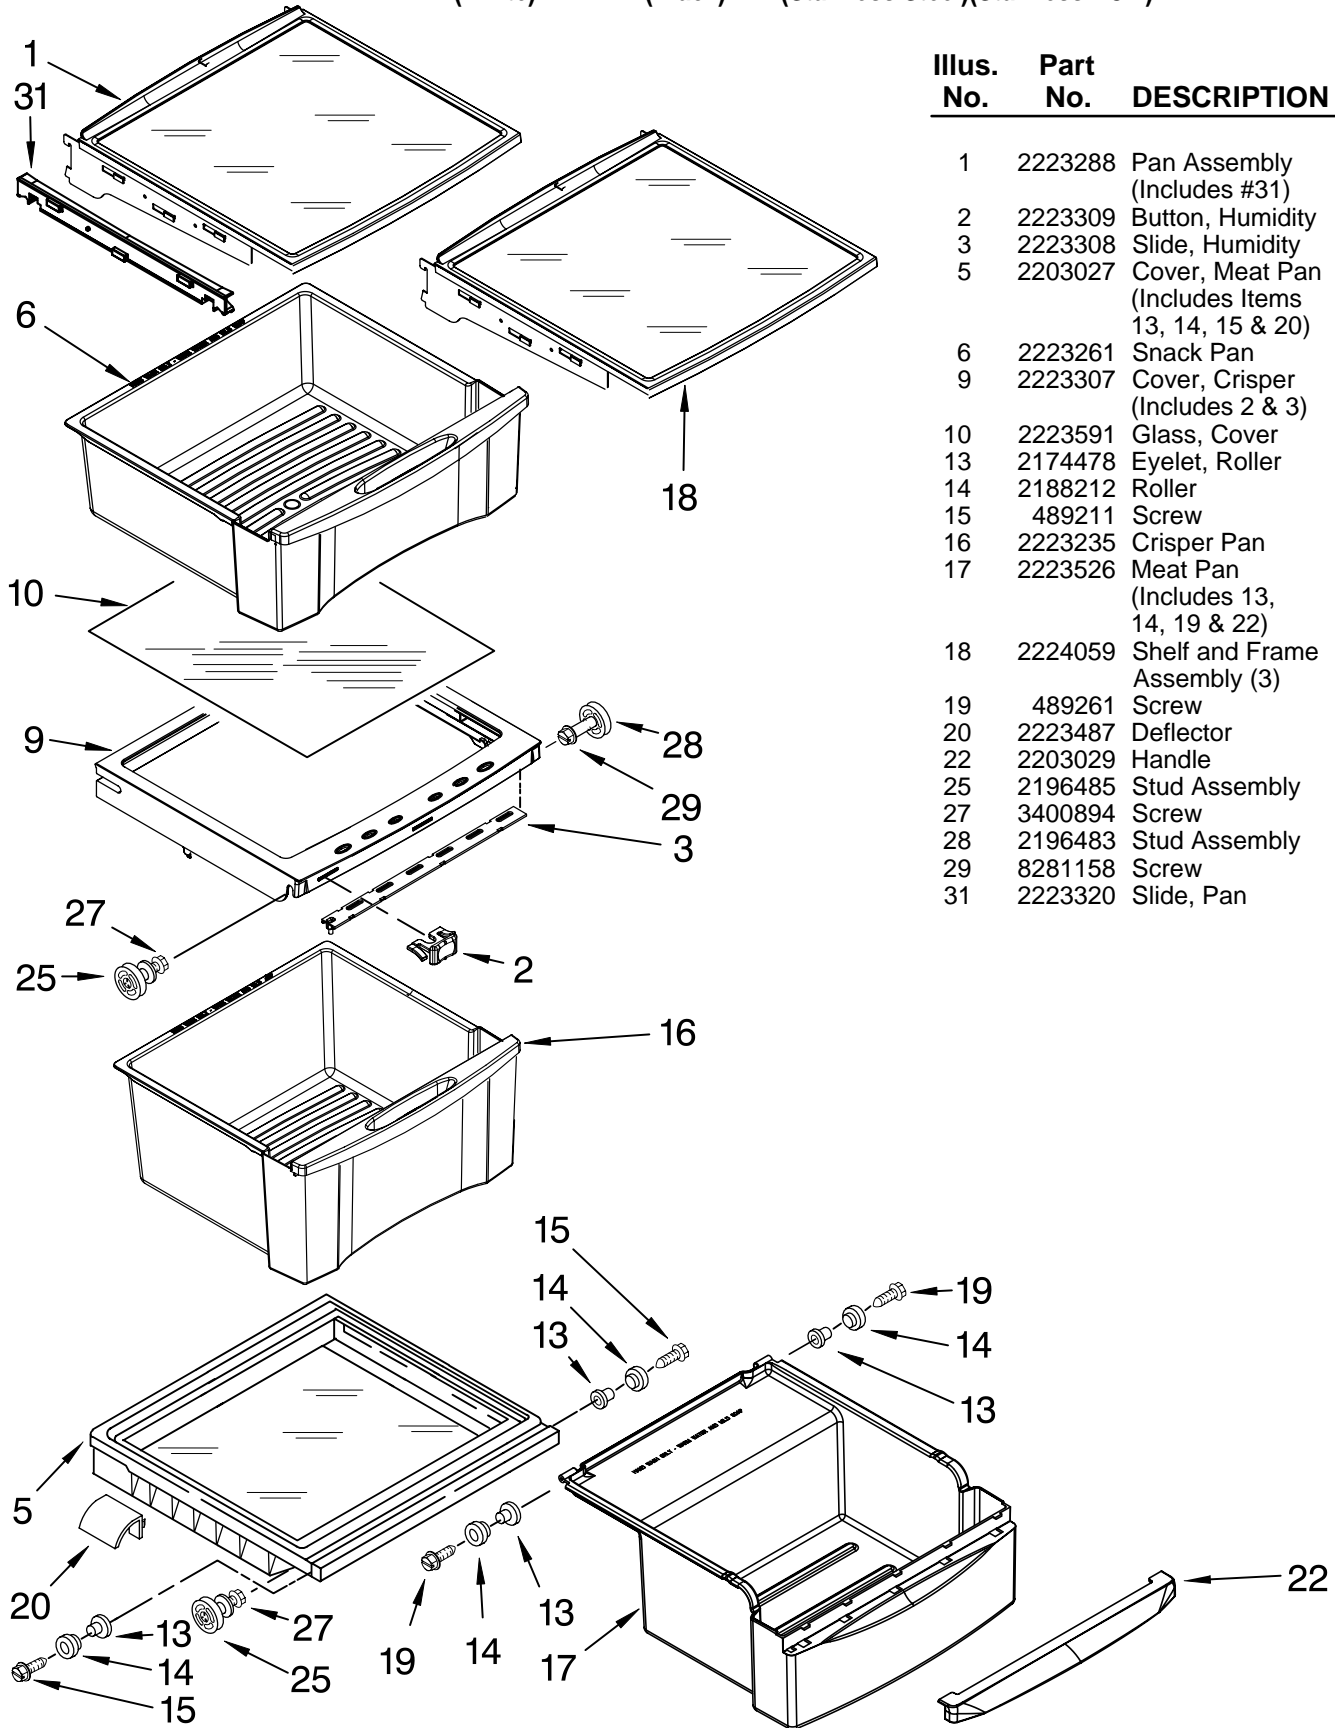

REFRIGERATOR LINER PARTS

For Models: GC3JHAXTQ01, GC3JHAXTB01, GC3JHAXTS01, GC3JHAXTL01
 (White) (Black) (Stainless Steel)(Stainless VCM)

Illus. No.	Part No.	DESCRIPTION
1		Liner (Not A Serviceable Part)
2	2223524	Escutcheon, Meat Pan Control
3	2223339	Slide Meat Pan Control
6	1118894	Switch, Rocker Arm
7	2188820	Thermistor
9	2319866	Ladder, Shelf (2)
10	2317740	Housing, Door Control
11	489084	Screw
12	3400893	Screw
14	2171846	Release Valve
17	2317105	Cover, Thermistor
18	489478	Screw
19	2304597	Gasket, Air Baffle
20	2223403	Cover, Air Baffle
24	2224076	Air Diffuser Assembly
25	2220377	Air Baffle
29	2162085	Socket
31	2223876	Reservoir
32	2307062	Strap
33	2255743	Light Bulb
34	2223663	Light Lens
37	488280	Screw

FOR ORDERING INFORMATION REFER TO PARTS PRICE LIST

REFRIGERATOR SHELF PARTS

For Models: GC3JHAXTQ01, GC3JHAXTB01, GC3JHAXTS01, GC3JHAXTL01
 (White) (Black) (Stainless Steel)(Stainless VCM)

Illus. No.	Part No.	DESCRIPTION
1	2223288	Pan Assembly (Includes #31)
2	2223309	Button, Humidity
3	2223308	Slide, Humidity
5	2203027	Cover, Meat Pan (Includes Items 13, 14, 15 & 20)
6	2223261	Snack Pan
9	2223307	Cover, Crisper (Includes 2 & 3)
10	2223591	Glass, Cover
13	2174478	Eyelet, Roller
14	2188212	Roller
15	489211	Screw
16	2223235	Crisper Pan
17	2223526	Meat Pan (Includes 13, 14, 19 & 22)
18	2224059	Shelf and Frame Assembly (3)
19	489261	Screw
20	2223487	Deflector
22	2203029	Handle
25	2196485	Stud Assembly
27	3400894	Screw
28	2196483	Stud Assembly
29	8281158	Screw
31	2223320	Slide, Pan