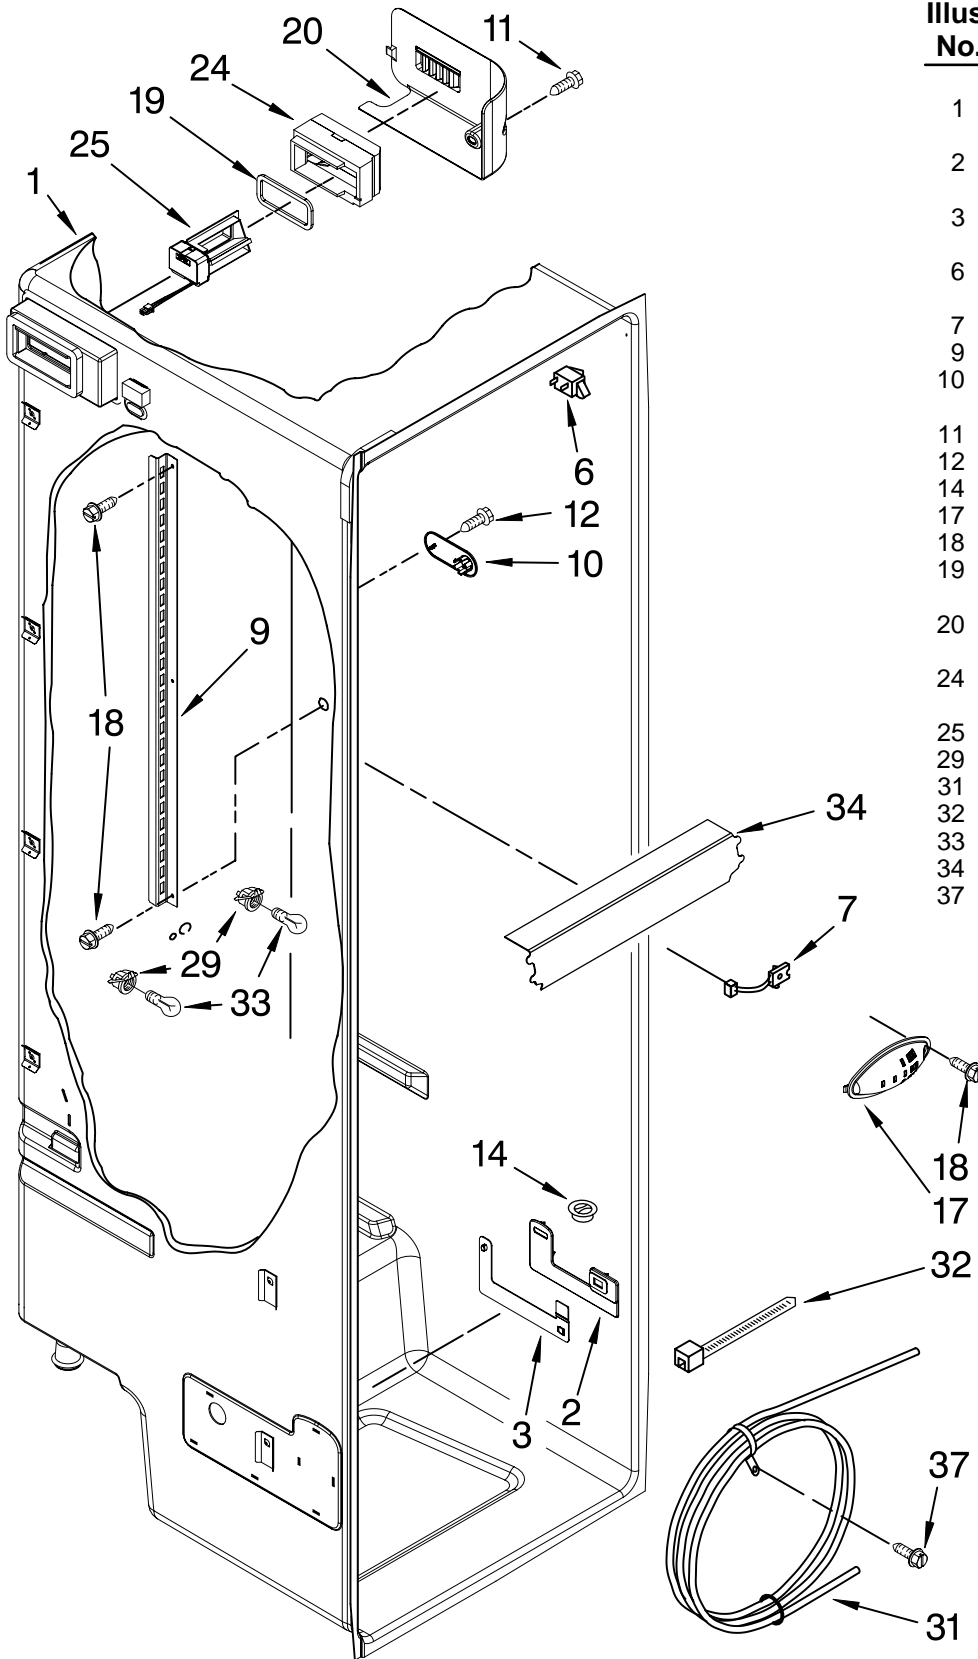

REFRIGERATOR LINER PARTS

For Models: GC3JHAXTQ01, GC3JHAXTB01, GC3JHAXTS01, GC3JHAXTL01
(White) (Black) (Stainless Steel)(Stainless VCM)

Illus. No.	Part No.	DESCRIPTION
1		Liner (Not A Serviceable Part)
2	2223524	Escutcheon, Meat Pan Control
3	2223339	Slide Meat Pan Control
6	1118894	Switch, Rocker Arm
7	2188820	Thermistor
9	2319866	Ladder, Shelf (2)
10	2317740	Housing, Door Control
11	489084	Screw
12	3400893	Screw
14	2171846	Release Valve
17	2317105	Cover, Thermistor
18	489478	Screw
19	2304597	Gasket, Air Baffle
20	2223403	Cover, Air Baffle
24	2224076	Air Diffuser Assembly
25	2220377	Air Baffle
29	2162085	Socket
31	2223876	Reservoir
32	2307062	Strap
33	2255743	Light Bulb
34	2223663	Light Lens
37	488280	Screw

FOR ORDERING INFORMATION REFER TO PARTS PRICE LIST