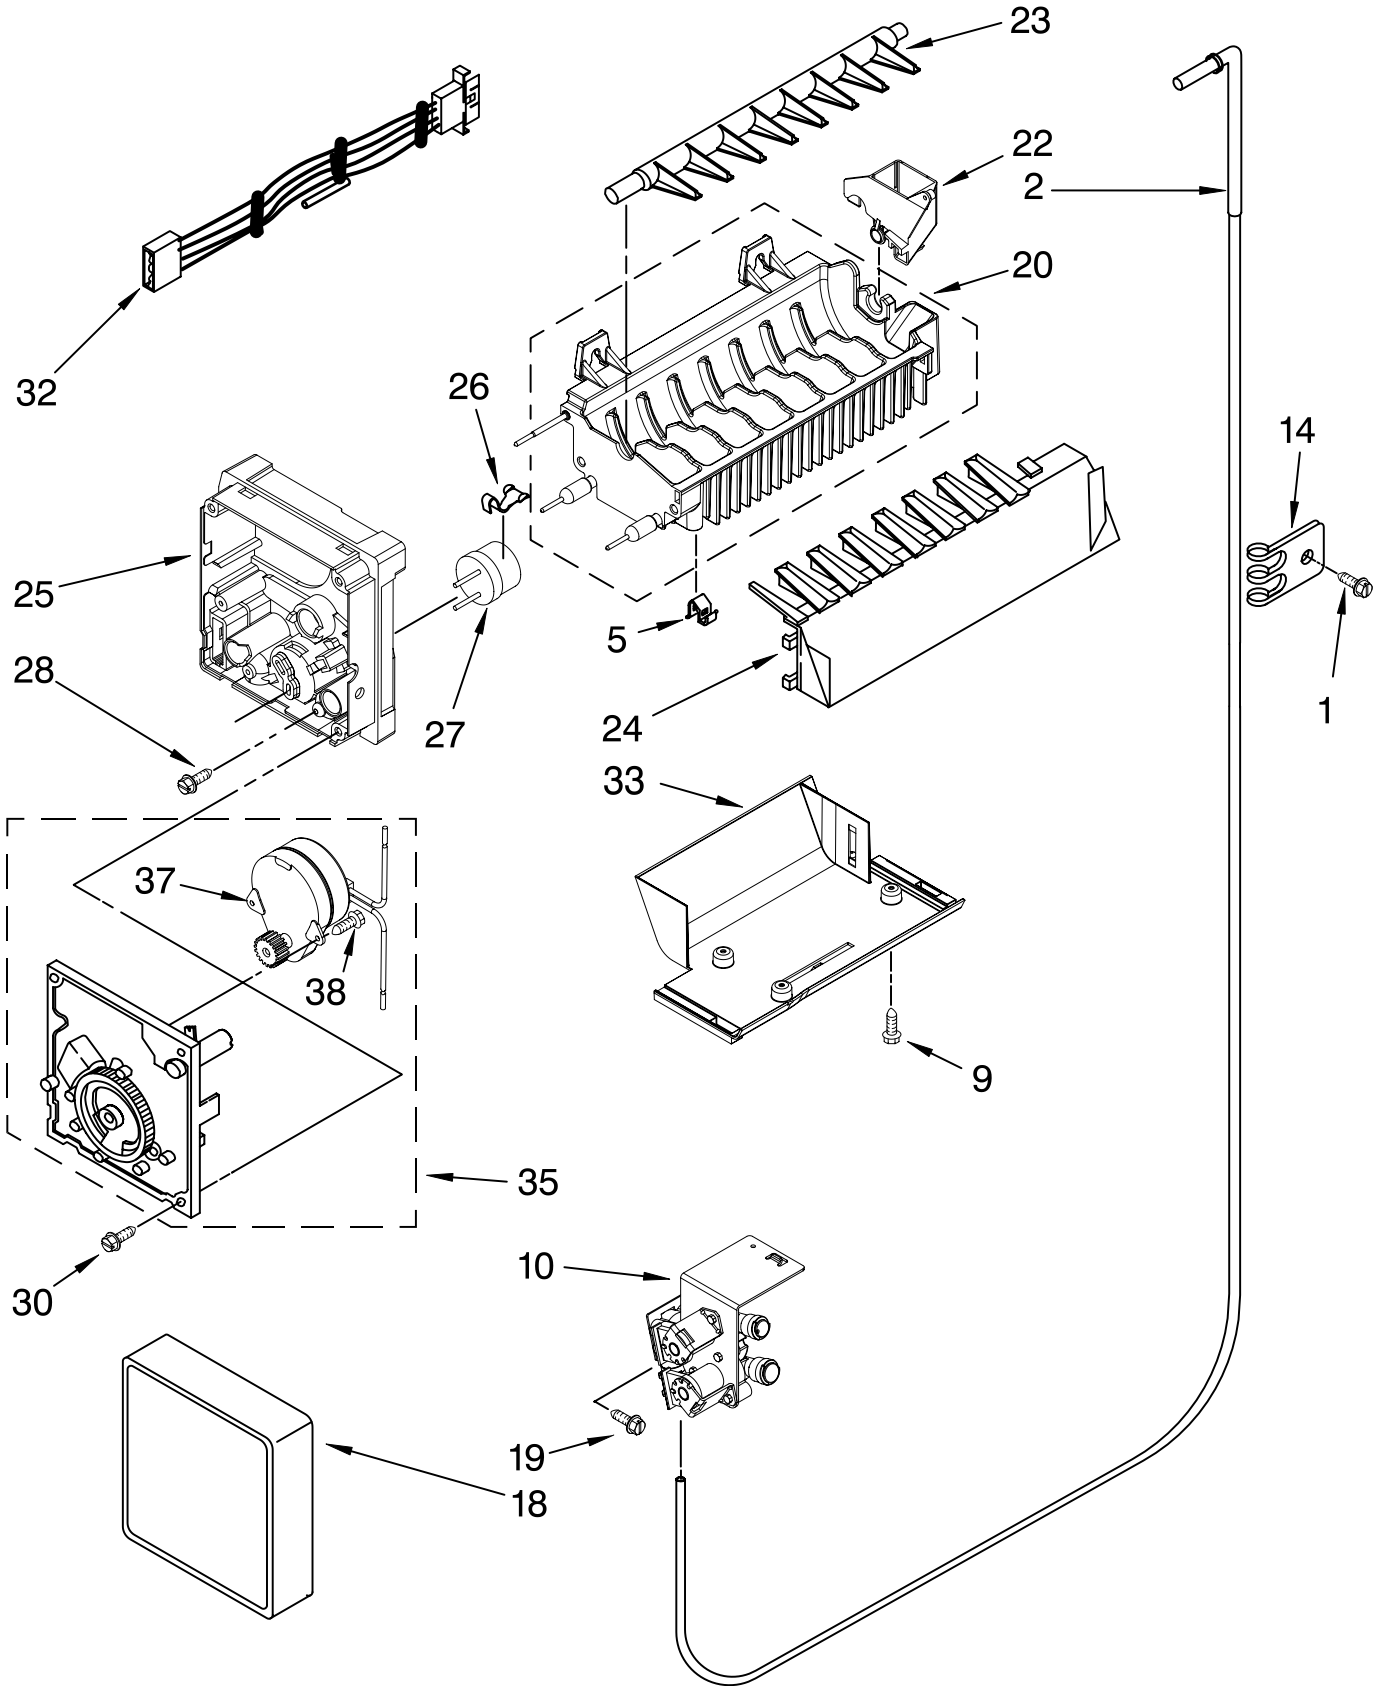

ICEMAKER PARTS

For Models: GC3JHAXTQ01, GC3JHAXTB01, GC3JHAXTS01, GC3JHAXTL01
(White) (Black) (Stainless Steel)(Stainless VCM)

FOR ORDERING INFORMATION REFER TO PARTS PRICE LIST

ICEMAKER PARTS

For Models: GC3JHAXTQ01, GC3JHAXTB01, GC3JHAXTS01, GC3JHAXTL01
(White) (Black) (Stainless Steel)(Stainless VCM)

Illus. No.	Part No.	DESCRIPTION
1	489084	Screw
2	2256096	Fitting, Water Tube
5	628379	Clip, Fuse
9	489478	Screw
10	2315533	Water Valve Asm
14	2208136	Tube Clip
18	2174358	Cover
19	488649	Screw
20	628228	Mold & Heater Assembly (Also Order 542638
22	628356	Cup, Water Fill
23	627843	Ejector
24	2198598	Ice Striper
25	2194712	Support
26	2315522	Retainer, Thermostat
27	627985	Thermostat (Also Order 542369 Cement Alumilastic)
28	8533917	Screw
30	489276	Screw
32	2187467	Harness, Wiring
33	2303583	Bracket, Icemaker Mounting
35	626691	Module Assembly (Includes Items 37 & 38)
37	626683	Motor
38	489136	Screw
100	2198597	Icemaker Assembly

FOR ORDERING INFORMATION REFER TO PARTS PRICE LIST