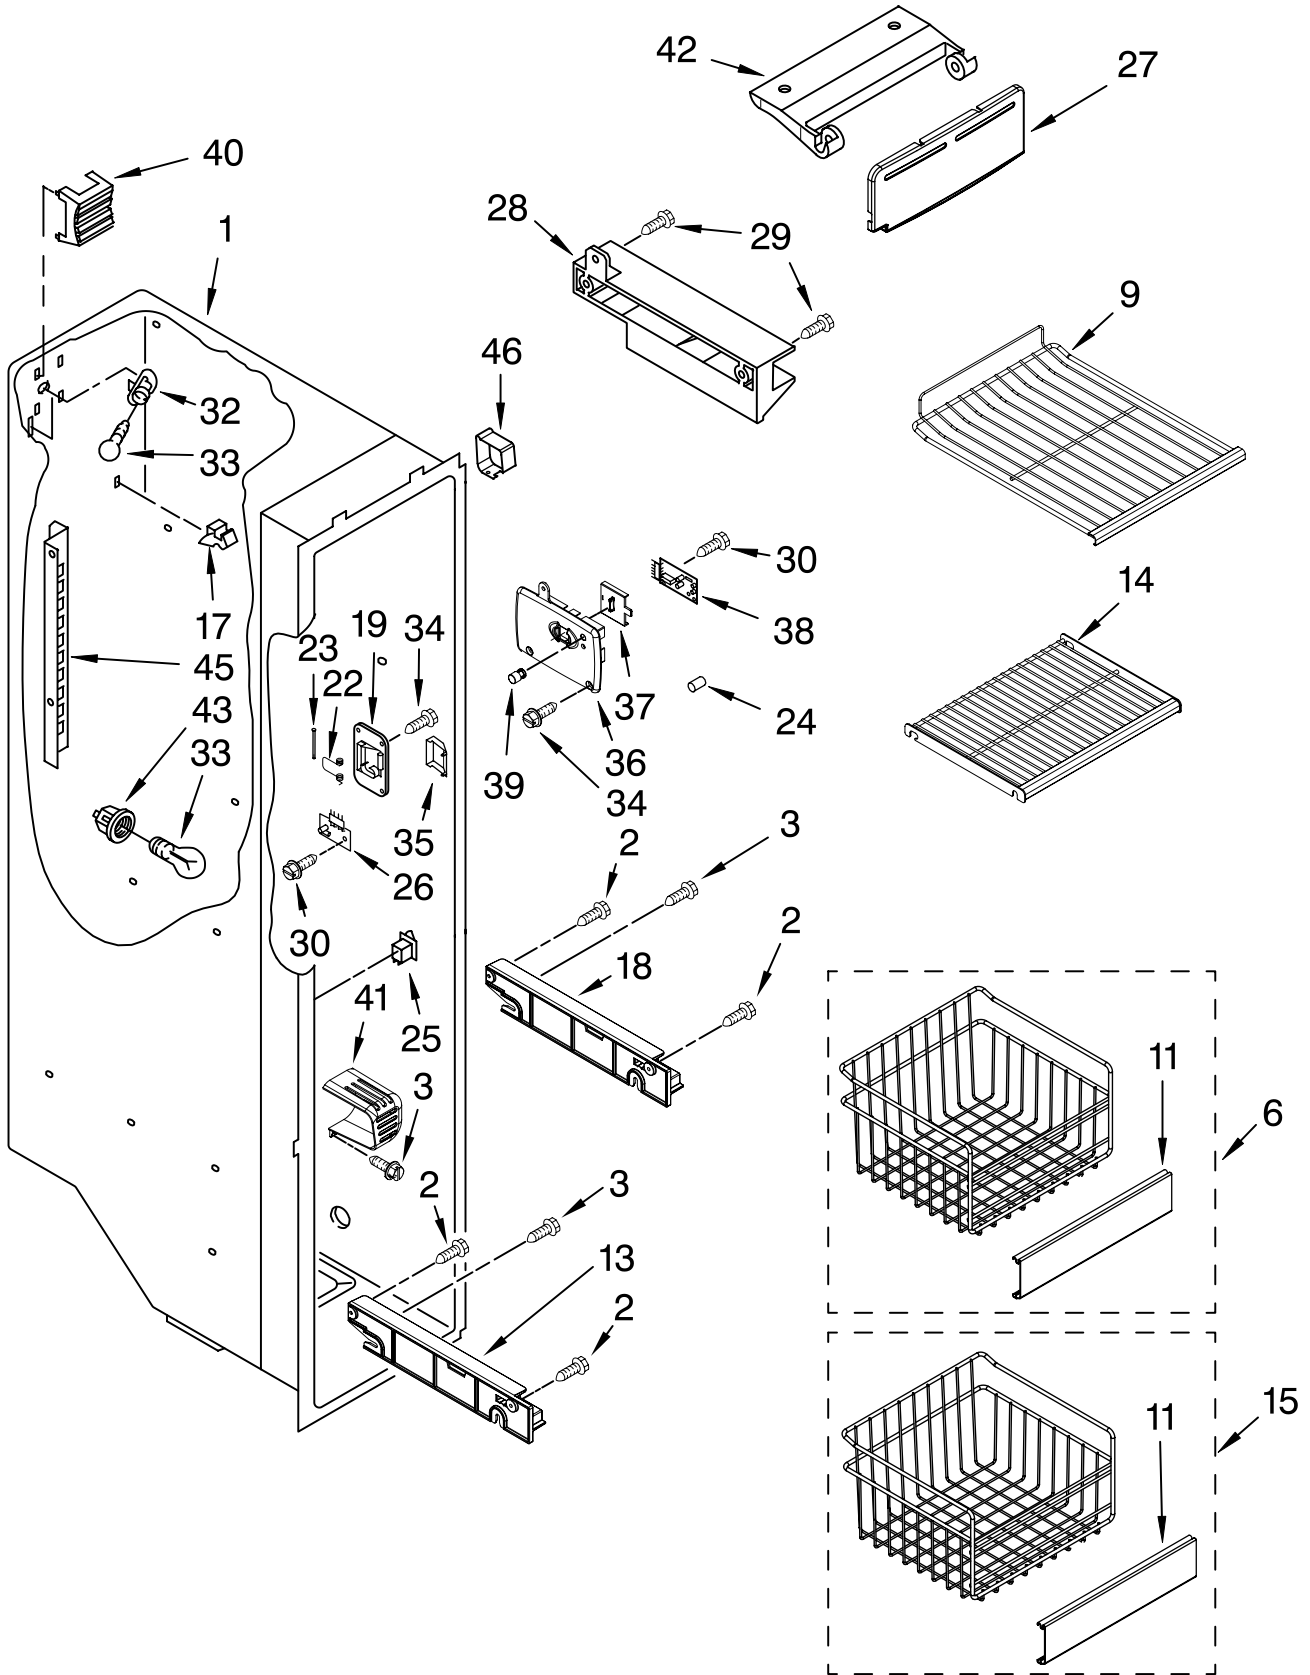

FREEZER LINER PARTS

For Models: GC3JHAXTQ01, GC3JHAXTB01, GC3JHAXTS01, GC3JHAXTL01
(White) (Black) (Stainless Steel)(Stainless VCM)

FOR ORDERING INFORMATION REFER TO PARTS PRICE LIST

FREEZER LINER PARTS

For Models: GC3JHAXTQ01, GC3JHAXTB01, GC3JHAXTS01, GC3JHAXTL01
(White) (Black) (Stainless Steel)(Stainless VCM)

Illus. No.	Part No.	DESCRIPTION
1		Liner (Not A Serviceable Part)
2	8534064	Screw
3	3400893	Screw
6	2223690	Basket, Deep (2)
9	2223500	Shelf Assembly, Cantilever (2)
11	2223782	Front, Basket
13		Shelf Track
	2223787	Right Side
	2223788	Left Side
14	2223681	Shelf, Fixed
15	2223692	Basket, Lower
17	842534	Clip, Air Duct (2)
18		Glide Assembly, Basket (2)
	2224137	Right Side
	2224138	Left Side
19	2259487	Cover, Emitter
22	2198635	Spring
23	2198634	Pin
24	2198665	Tube, P.C. Board
25	1115373	Switch, Rocker Arm
26	2220398	P.C. Board Emitter
27	2223321	Cover, Ice Maker
28		Slide, Ice Maker Mounting
	2212321	Right Side
	2306900	Left Side
29	489478	Screw
30	489214	Screw
32	2162085	Light Socket
33	2255743	Light Bulb
34	8281185	Screw
35	2198633	Flipper
36	2255558	Cover, Receiver
37	2255562	Slide, Ice Maker Shut Off
38	2255114	P.C. Board, Receiver
39	2198643	Lens
40	2198589	Light Shield
41	2212340	Light Lens
42	2198641	Bracket, Ice Maker Cover
43	2155597	Socket, Light
45		Ladder
	2320024	Left Side
	2320025	Right Side
46	2303378	Shield, Wiring