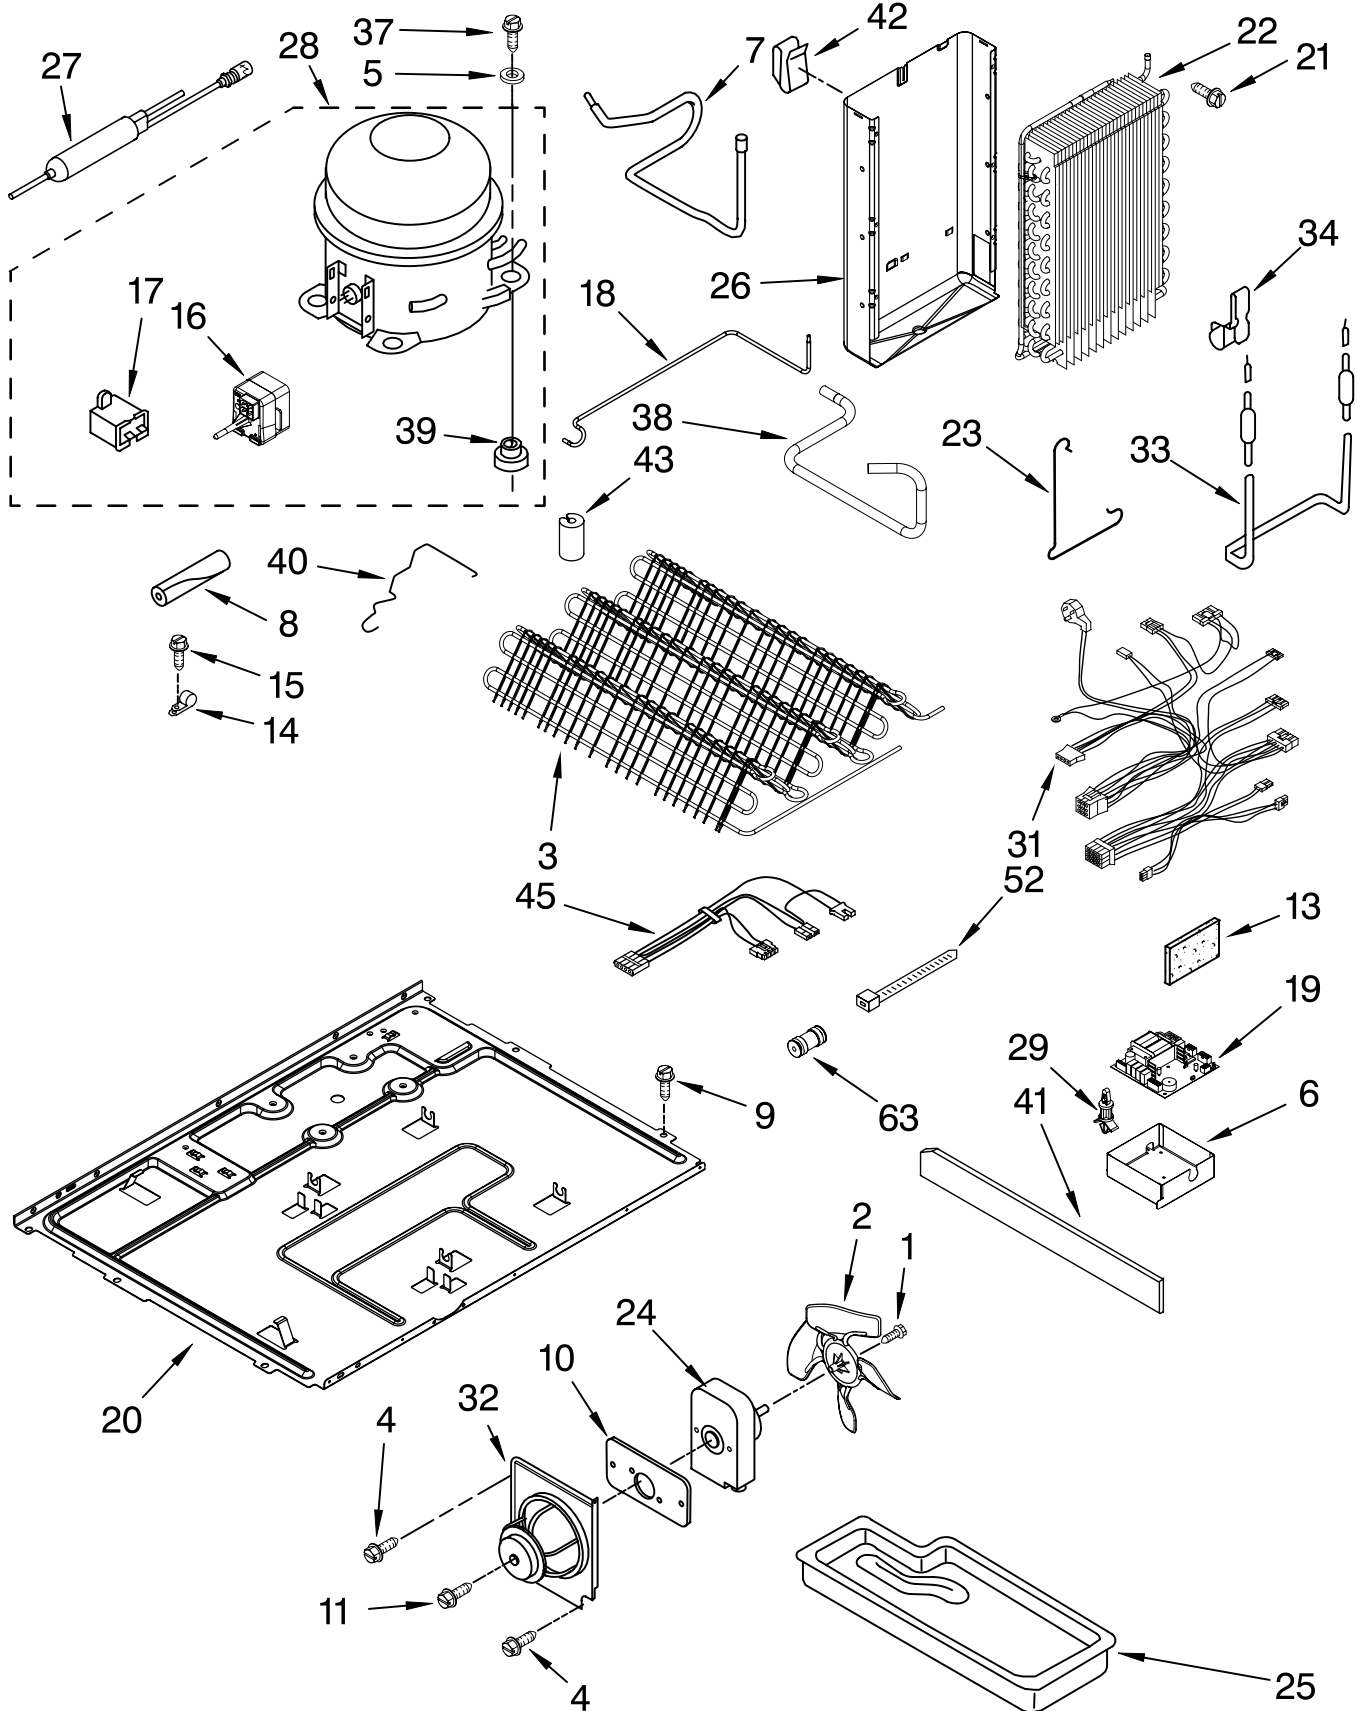

UNIT PARTS

For Models: GC3JHAXTQ01, GC3JHAXTB01, GC3JHAXTS01, GC3JHAXTL01
(White) (Black) (Stainless Steel)(Stainless VCM)

FOR ORDERING INFORMATION REFER TO PARTS PRICE LIST

UNIT PARTS

For Models: GC3JHAXTQ01, GC3JHAXTB01, GC3JHAXTS01, GC3JHAXTL01
(White) (Black) (Stainless Steel)(Stainless VCM)

Illus. No.	Part No.	DESCRIPTION	Illus. No.	Part No.	DESCRIPTION	Illus. No.	Part No.	DESCRIPTION
1	777070	Screw	22	2188823	Evaporator	45	2187737	Unit Harness
2	2225834	Fan, Blade	23	2161324	Clamp	52	2205813	Strap
3	2223315	Condenser Assembly	24	2188729	Fan, Motor	63	2209709	Connector, Water Tube
4	8281197	Screw	25	2223398	Tray, Evaporator	Following Parts Not Illustrated and Optional Parts Not Included		
5	W10000040	Washer (4)	26	2224022	Heat Shield			
6	2223703	Housing, Control Board	27	2317845	Drier (Service)	978025	Valve, Access (1/4")	
7	2223351	Tube Suction	28	2318414	Compressor (Includes Items 12 & 39)	978026	Valve, Access (5/16")	
8	2161302	Sleeve	29	2223800	Spacer (5)	978027	Valve, Access (3/8")	
9	3400524	Screw (6)	31	2187850	Harness, Main Control	978028	Valve, Access (1/2")	
10	2301979	Plate, Mounting	32	2224024	Fan, Motor Bracket	978029	Valve, Access (5/8")	
11	8281196	Screw	33	2210737	Heater, Defrost	978030	Valve, Access (3/4")	
13	2169104	Insulation	34	2304287	Clip	876764	Valve, Access (3/16")	
14	2185788	Clamp, Cable	37	W10000070	Screw (4)	REFRIGERANT CHARGE		
15	488649	Screw	38	2223352	Tube, Discharge			
16	2319793	Start Device Combo – Relay and Overload (Prod. Compressor Only)	39	2183042	Grommet (4) Production	6.00 oz. (R-134A)		
17	2169373	Capacitor		4387558	Service			
18	2223353	Tube, Condenser to Heat Loop	40	2255199	Clip, Retaining			
19	2323180	Electronic Control	41	2223394	Extension, Air Baffle			
20	2306932	Baseplate	42	2155547	Clip, Heat Shield			
21	489478	Screw	43	2319835	Grommet, Condenser (4)			

FOR ORDERING INFORMATION REFER TO PARTS PRICE LIST