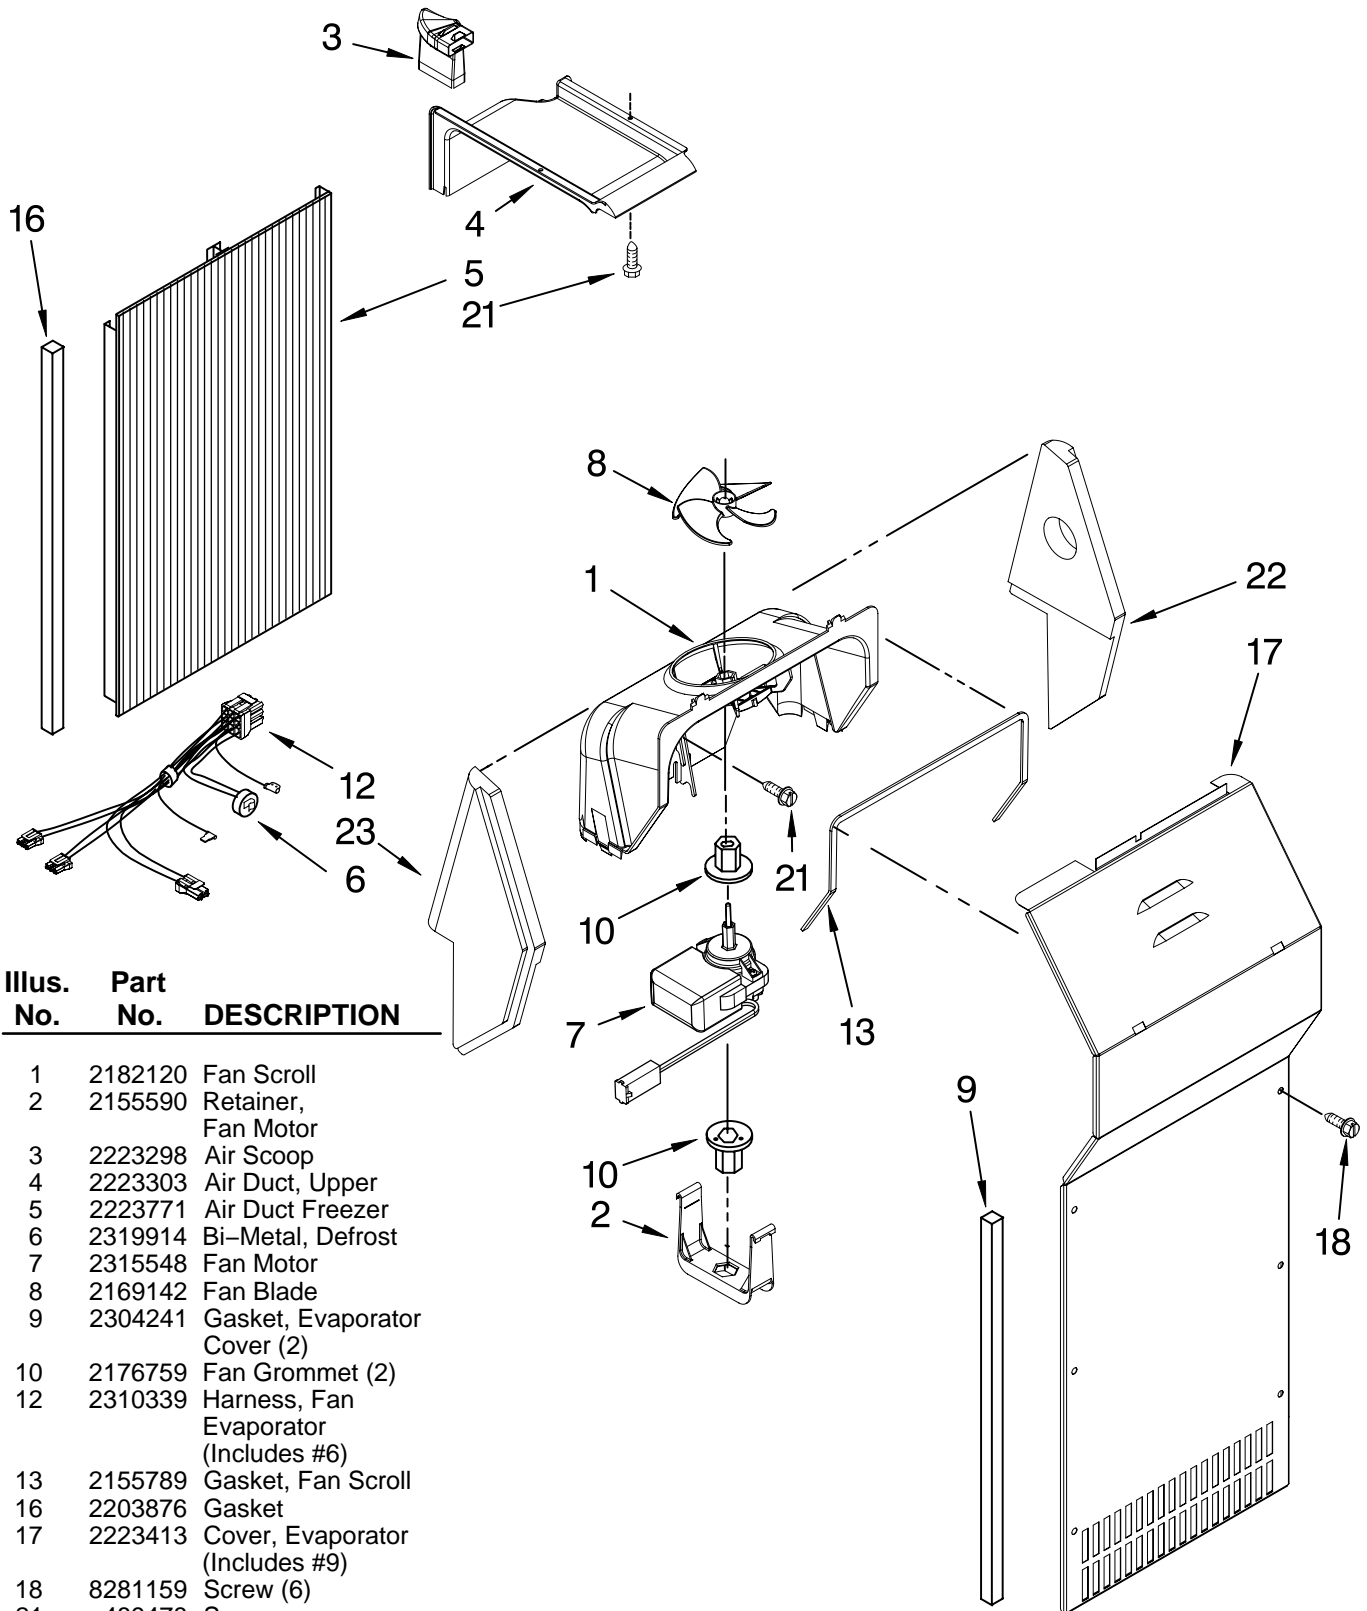

AIR FLOW PARTS

For Models: GC3JHAXTQ01, GC3JHAXTB01, GC3JHAXTS01, GC3JHAXTL01
(White) (Black) (Stainless Steel)(Stainless VCM)

Illus. No.	Part No.	DESCRIPTION
1	2182120	Fan Scroll
2	2155590	Retainer, Fan Motor
3	2223298	Air Scoop
4	2223303	Air Duct, Upper
5	2223771	Air Duct Freezer
6	2319914	Bi-Metal, Defrost
7	2315548	Fan Motor
8	2169142	Fan Blade
9	2304241	Gasket, Evaporator Cover (2)
10	2176759	Fan Grommet (2)
12	2310339	Harness, Fan Evaporator (Includes #6)
13	2155789	Gasket, Fan Scroll
16	2203876	Gasket
17	2223413	Cover, Evaporator (Includes #9)
18	8281159	Screw (6)
21	489478	Screw
22	2223395	Support, R.S
23	2203596	Support, L.S

FOR ORDERING INFORMATION REFER TO PARTS PRICE LIST