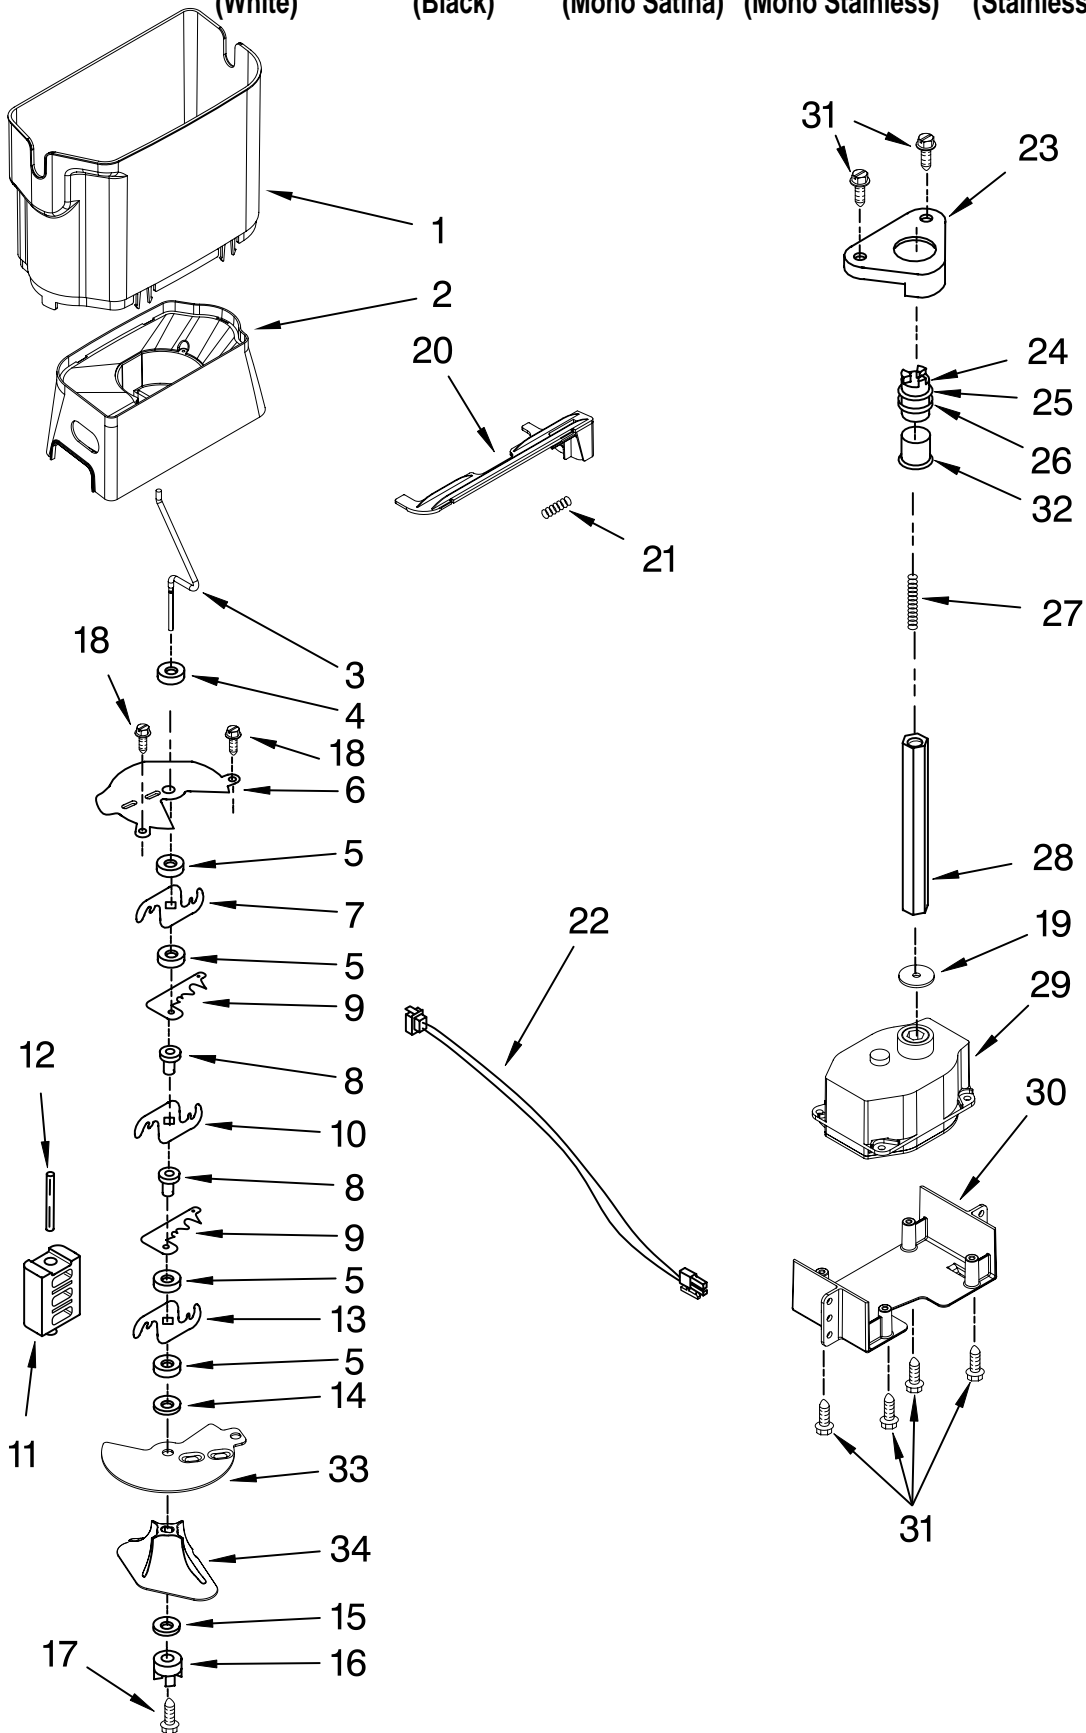

MOTOR AND ICE CONTAINER PARTS

For Models: GC3NHAXVQ01, GC3NHAXVB01, GC3NHAXVY01, GC3NHAXVA01, GC3NHAXVS01
(White) (Black) (Mono Satina) (Mono Stainless) (Stainless)

FOR ORDERING INFORMATION REFER TO PARTS PRICE LIST

MOTOR AND ICE CONTAINER PARTS

For Models: GC3NHAXVQ01, GC3NHAXVB01, GC3NHAXVY01, GC3NHAXVA01, GC3NHAXVS01
(White) (Black) (Mono Satina) (Mono Stainless) (Stainless)

Illus. No.	Part No.	DESCRIPTION
1	W10139482	Ice Bin
2	W10138753	Crusher Bin
3	W10140642	Auger
4	2258220	Washer
5	1119007	Spacer, Flat (4)
6	W10139321	Cover, Crusher
7	2257024	Blade, Rotary
8	1119005	Spacer, Step (2)
9	2257020	Blade, Fixed
10	2257023	Blade, Rotary
11	2317239	Block, Blade
12	489229	Roll Pin
13	2257022	Blade, Rotary
14	489235	Washer, Plain
15	2198661	Washer, Coupling
16	2220457	Coupling
17	8281164	Screw
18	3400065	Screw
19	2305382	Rubber Boot
20	W10140685	Latch, Bin
21	2198608	Spring, Latch
22	2187813	Wire Assembly, IDI Motor
23	2212369	Holder
24	2220458	Coupling, Bottom
25	2198628	Seal
26	2212370	Washer
27	2198607	Spring
28	2305243	Drive Shaft
29	2252130	Dispenser, Motor
30	2305208	Bracket, Motor
31	8281163	Screw
32	2212365	Sleeve, Coupling
33	2317250	Divider-Chamber
34	2317243	Wiper
100	W10140690	Ice Container (Complete)