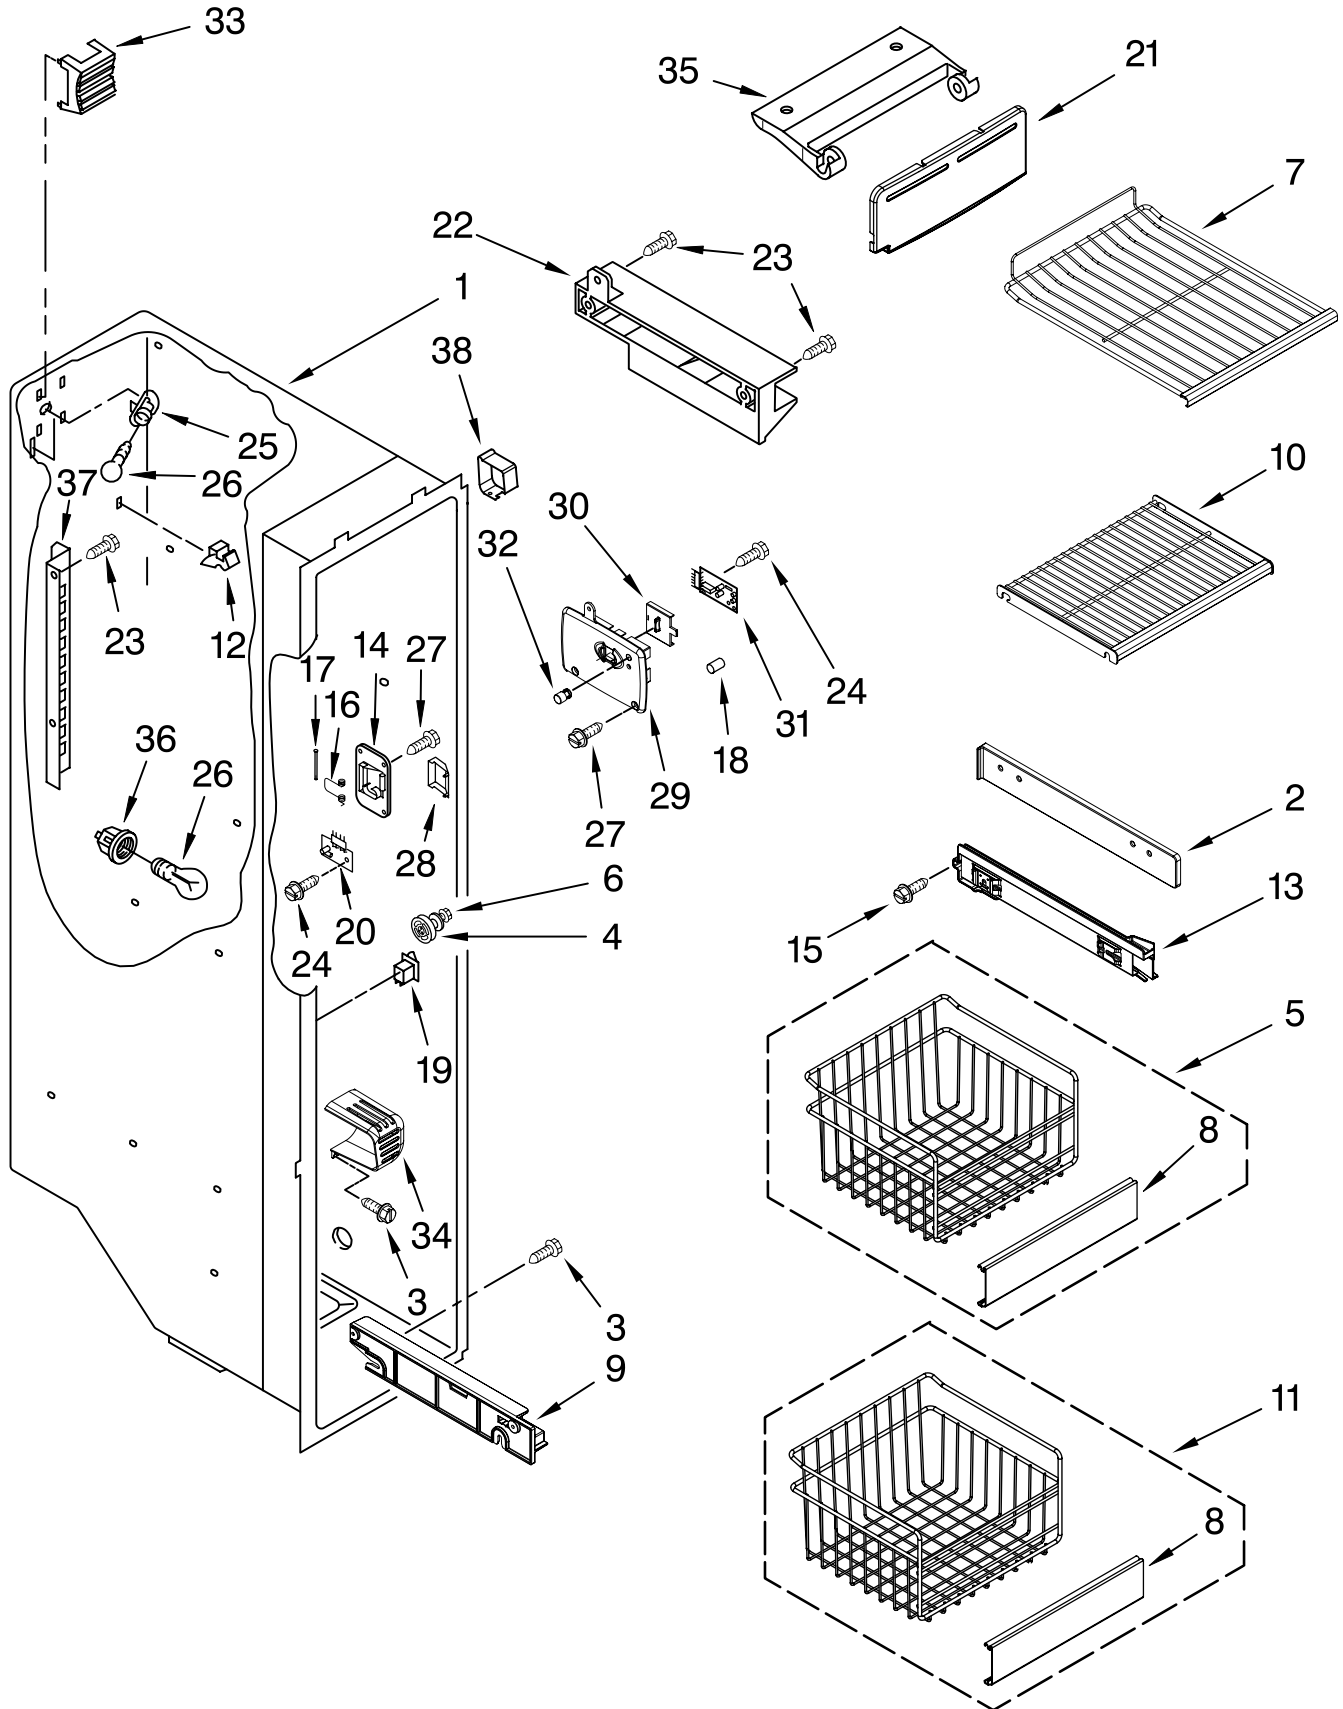

FREEZER LINER PARTS

For Models: GC3NHAXVQ01, GC3NHAXVB01, GC3NHAXVY01, GC3NHAXVA01, GC3NHAXVS01
(White) (Black) (Mono Satina) (Mono Stainless) (Stainless)

FOR ORDERING INFORMATION REFER TO PARTS PRICE LIST

FREEZER LINER PARTS

For Models: GC3NHAXVQ01, GC3NHAXVB01, GC3NHAXVY01, GC3NHAXVA01, GC3NHAXVS01
(White) (Black) (Mono Satina) (Mono Stainless) (Stainless)

Illus. No.	Part No.	DESCRIPTION	Illus. No.	Part No.	DESCRIPTION	Illus. No.	Part No.	DESCRIPTION
1		Liner (Not A Serviceable Part)	14	2259487	Cover, Emitter	27	8281185	Screw
2	2223777	Spacer, Slide (2)	15	8534064	Screw	28	2198633	Flipper
3	3400893	Screw	16	2198635	Spring	29	W10173569	Cover, Receiver
4	2196483	Stud Assembly	17	2198634	Pin	30	2315398	Slide, Ice Maker Shut Off
5	2223690	Basket, Deep (2)	18	2198665	Tube, P.C. Board	31	W10193666	P.C. Board, Receiver
6	8281158	Screw	19	1115373	Switch, Rocker Arm	32	2198643	Lens
7	2223500	Shelf Assembly, Cantilever (2)	20	W10193840	P.C. Board Emitter	33	2198589	Light Shield
8	2223782	Front, Basket	21	W10185438	Cover, Ice Maker	34	2212340	Light Lens
9		Shelf Track	22		Slide, Ice Maker Mounting	35	2198641	Bracket, Ice Maker Cover
	2223787	Right Side		2212321	Right Side	36	2155597	Socket, Light
	2223788	Left Side		2306900	Left Side	37		Ladder
10	2254615	Shelf, Fixed	23	489478	Screw		2198609	Left Side
11	2223692	Basket, Lower	24	489214	Screw		2198610	Right Side
12	842534	Clip, Air Duct (2)	25	2162085	Light Socket	38	2303378	Shield, Wiring
13		Glide Assembly, Basket (2)	26	2255743	Light Bulb			
	2301544	Right Side						
	2301545	Left Side						

FOR ORDERING INFORMATION REFER TO PARTS PRICE LIST