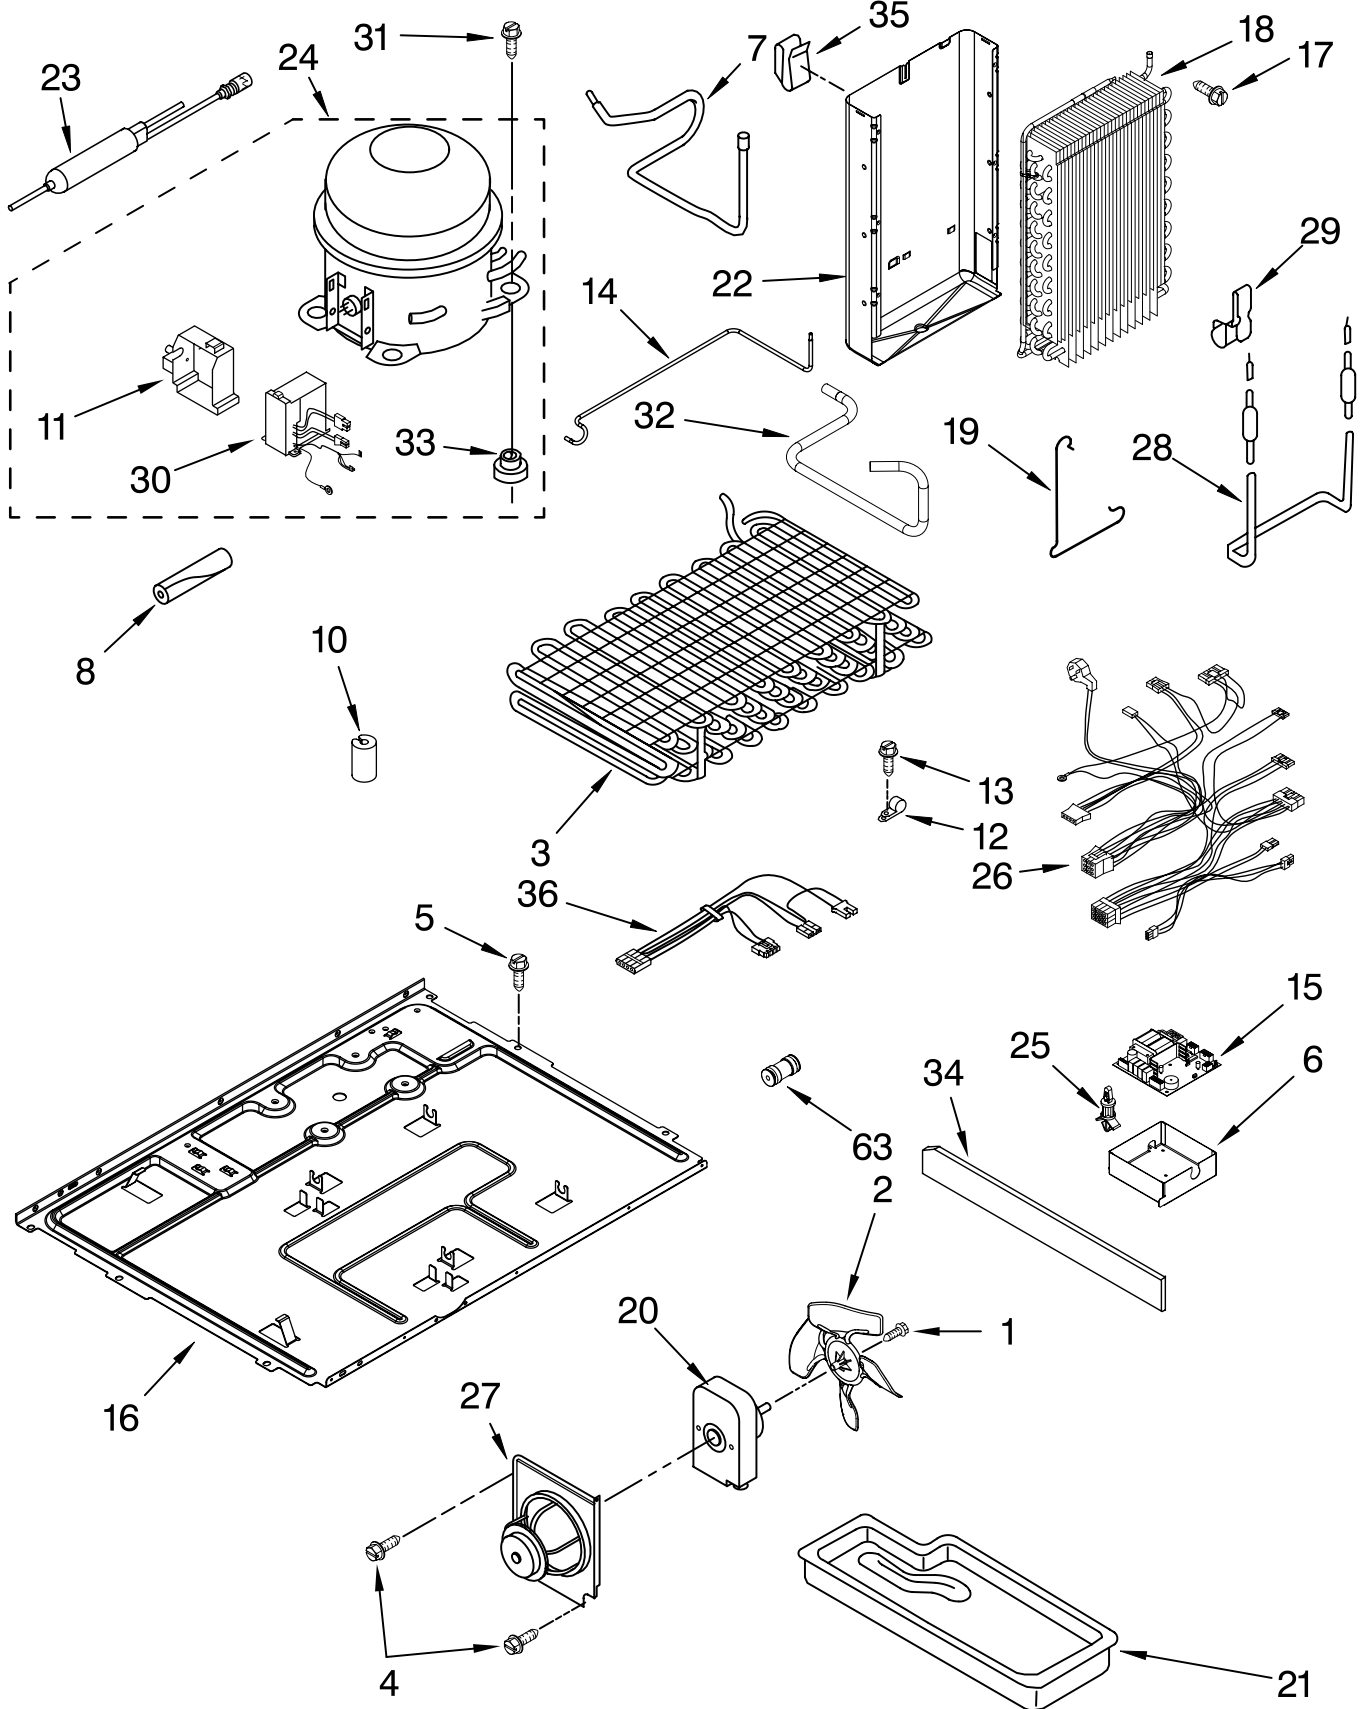

UNIT PARTS

For Models: GC3NHAXVQ01, GC3NHAXVB01, GC3NHAXVY01, GC3NHAXVA01, GC3NHAXVS01
(White) (Black) (Mono Satina) (Mono Stainless) (Stainless)

FOR ORDERING INFORMATION REFER TO PARTS PRICE LIST

UNIT PARTS

For Models: GC3NHAXVQ01, GC3NHAXVB01, GC3NHAXVY01, GC3NHAXVA01, GC3NHAXVS01
(White) (Black) (Mono Satina) (Mono Stainless) (Stainless)

Illus. No.	Part No.	DESCRIPTION
1	777070	Screw
2	W10139483	Fan, Blade
3	W10131059	Condenser Assembly
4	8533859	Screw
5	3400524	Screw (6)
6	2223703	Housing, Control Board
7	2223351	Tube Suction
8	2161302	Sleeve
10	2319835	Grommet, Cond (4)
11	2215676	Cover, Terminal
12	2305373	Clamp, Cable
13	488649	Screw
14	W10132546	Tube, Condenser to Heat Loop
15	W10185291	Electronic Control
16	2306932	Baseplate
17	489478	Screw
18	2188823	Evaporator
19	2161324	Clamp
20	2188874	Fan, Motor

Illus. No.	Part No.	DESCRIPTION
21	2223398	Tray, Evaporator
22	2224022	Heat Shield
23	W10143759	Drier-UV
24	W10155907	Compressor (Includes Items 11 & 33)
25	2223800	Spacer (5)
26	2310122	Harness, Main Control
27	2224024	Fan, Motor Bracket
28	2323199	Heater, Defrost
29	2304287	Clip
30	W10154805	Inverter Box
31	489387	Screw
32	W10181542	Tube, Discharge
33	1100826	Grommet (4)
34	2223394	Extension, Air Baffle
35	2155547	Clip, Heat Shield
36	2310121	Unit Harness
63	2300868	Connector, Water Tube

Illus. No.	Part No.	DESCRIPTION
Following Parts Not Illustrated and Optional Parts Not Included		
	978025	Valve, Access (1/4")
	978026	Valve, Access (5/16")
	978027	Valve, Access (3/8")
	978028	Valve, Access (1/2")
	978029	Valve, Access (5/8")
	978030	Valve, Access (3/4")
	876764	Valve, Access (3/16")
REFRIGERANT CHARGE		
6.00 oz. (R-134A)