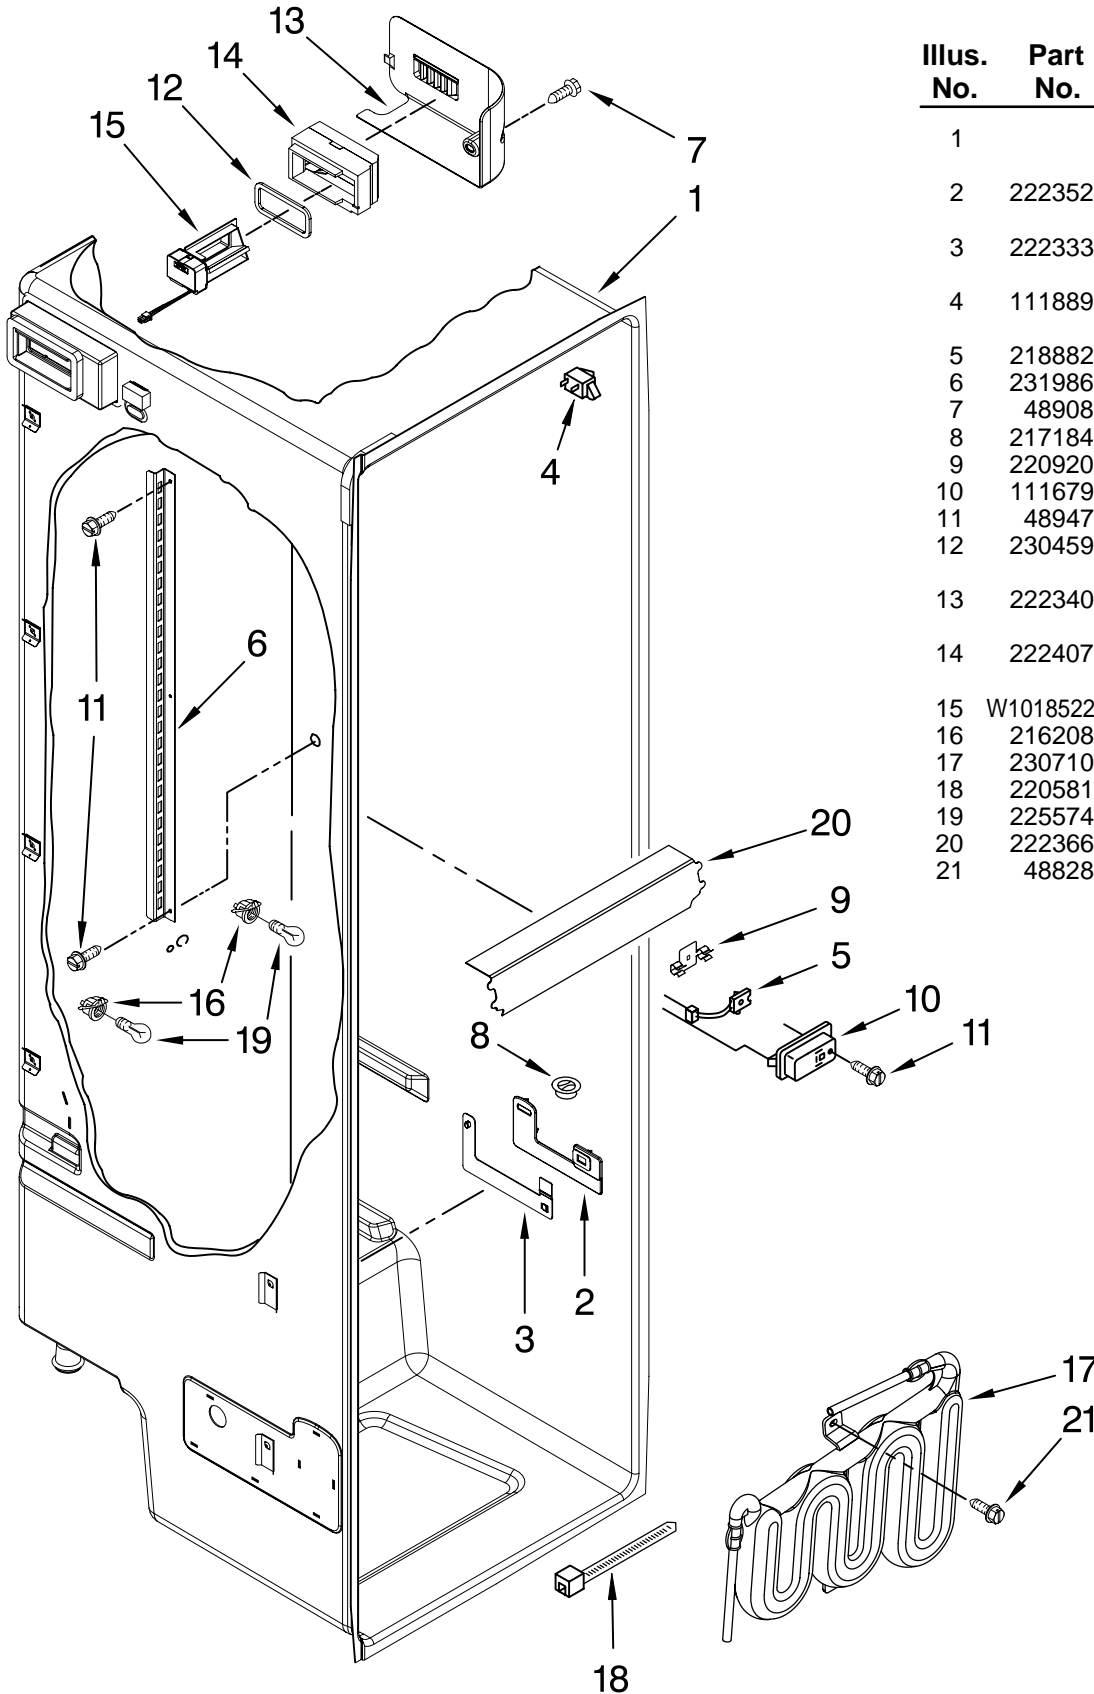

REFRIGERATOR LINER PARTS

For Models: GC3NHAXVQ01, GC3NHAXVB01, GC3NHAXVY01, GC3NHAXVA01, GC3NHAXVS01
(White) (Black) (Mono Satina) (Mono Stainless) (Stainless)

Illus. No.	Part No.	DESCRIPTION
1		Liner (Not A Serviceable Part)
2	2223524	Escutcheon, Meat Pan Control
3	2223339	Slide Meat Pan Control
4	1118894	Switch, Rocker Arm
5	2188820	Thermistor
6	2319866	Ladder, Shelf (2)
7	489084	Screw
8	2171846	Release Valve
9	2209204	Clip, Thermistor
10	1116793	Cover, Thermistor
11	489478	Screw
12	2304597	Gasket, Air Baffle
13	2223403	Cover, Air Baffle
14	2224076	Air Diffuser Assembly
15	W10185224	Air Baffle Assembly
16	2162085	Socket
17	2307107	Reservoir
18	2205813	Strap
19	2255743	Light Bulb
20	2223663	Light Lens
21	488280	Screw

FOR ORDERING INFORMATION REFER TO PARTS PRICE LIST