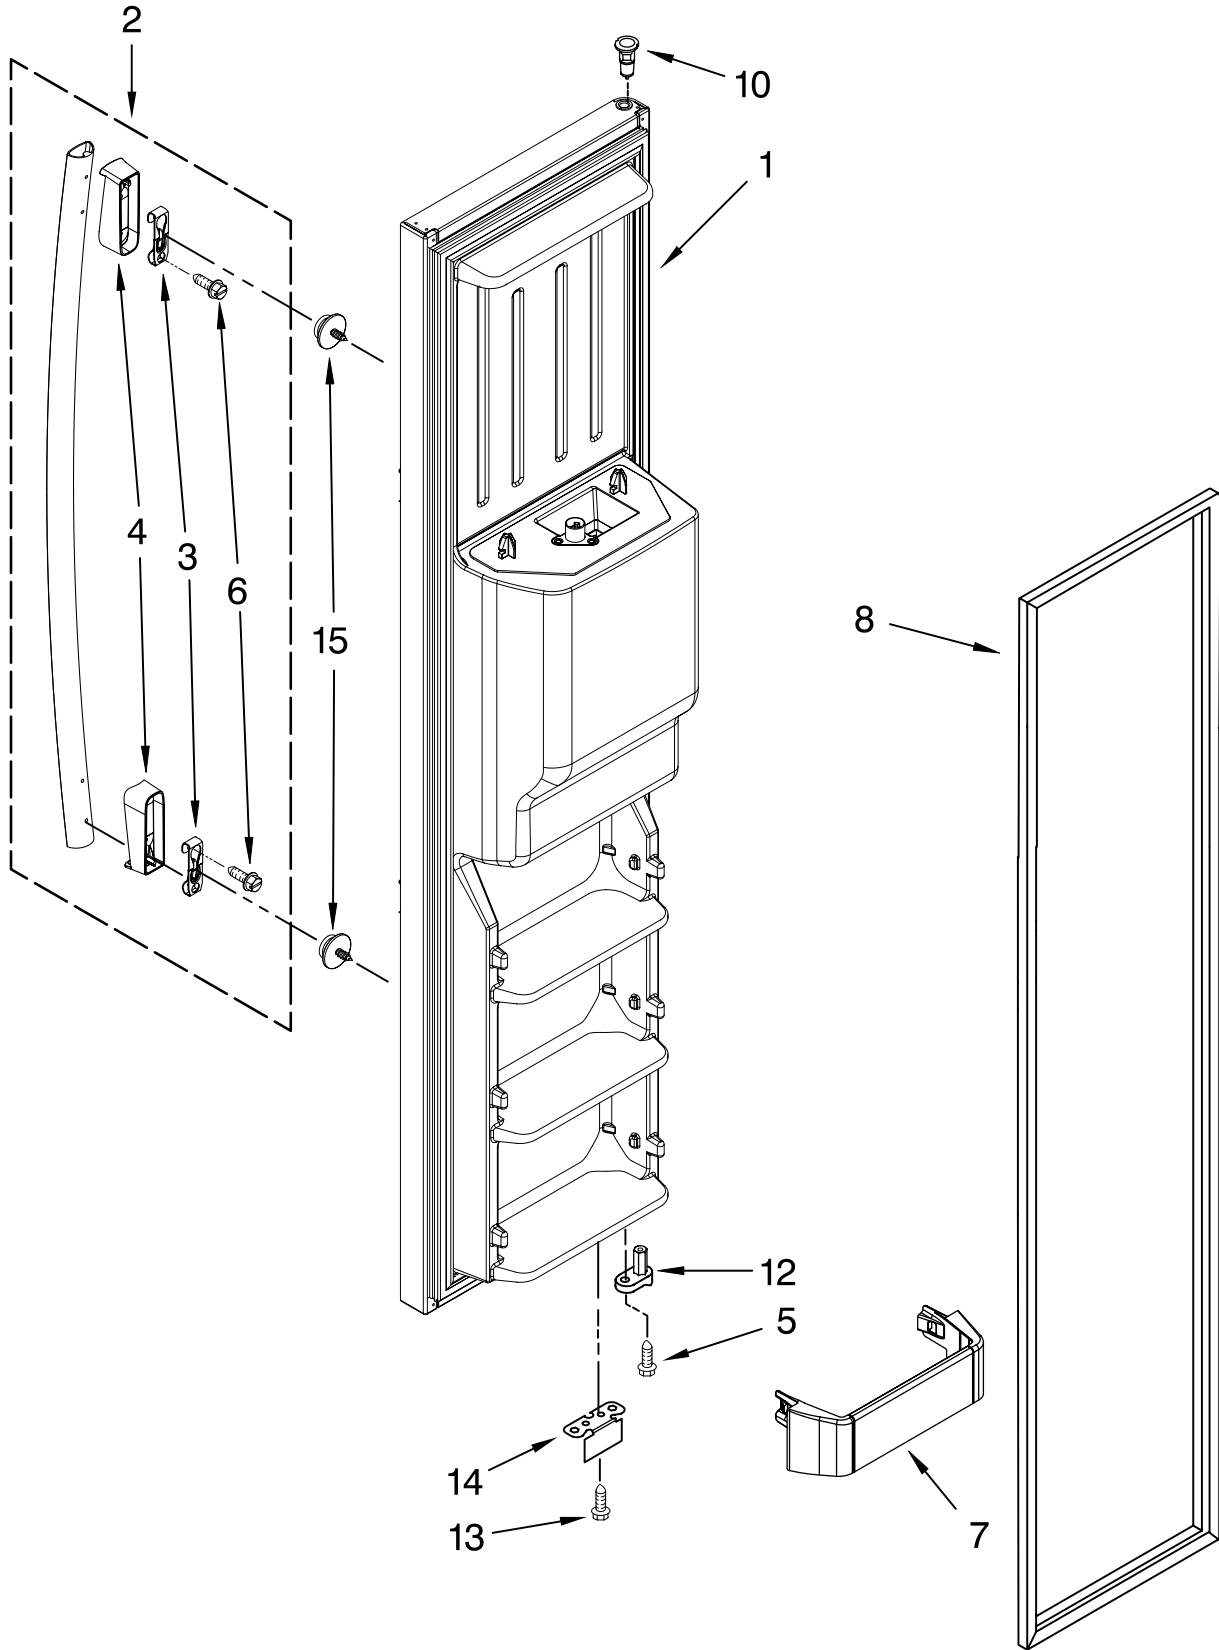

REFRIGERATOR DOOR PARTS

For Models: GC3NHAXVQ01, GC3NHAXVB01, GC3NHAXVY01, GC3NHAXVA01, GC3NHAXVS01
(White) (Black) (Mono Satina) (Mono Stainless) (Stainless)

Illus. No.	Part No.	DESCRIPTION
1		Refrigerator Door (Includes #7)
	W10168248	White
	W10168249	Black
	W10168250	Mono Satina
	W10168251	Monochromatic Stainless
	W10172106	Stainless Steel
2	2203087K	Trim, Shelf
3	2255421	Dairy Door
5	2223464K	Mat, Bin (3)
6	2255411	Clip, Mounting
7		Door Gasket, Magnetic
	2223841	Mist Beige
	2223911	Black
	2326342	Apollo Grey
8		Handle
	W10127803	White
	W10127804	Black
	W10152865	Nickel Alloy
9	W10155511	Screw, Handle
10	2223879	Dairy Compartment
11		Endcap, Handle
	W10127813	White
	W10127814	Black
	W10152864	Nickel Alloy
12	2307048	Door Closer, Upper Cam
13	2308091	Thimble, Top
14	489420	Screw
15		Bracket, Door Stop
	2306940	Chrome
	2306940B	Black
16	2223239K	Door Bin (2)
17	3400012	Screw
18	2224173	Door Bin, Shallow
20	2156006K	Plug, Trim
21	2220214	Nameplate
22	W10129563	Screw, Mounting

FOR ORDERING INFORMATION REFER TO PARTS PRICE LIST

FREEZER DOOR PARTS

For Models: GC3NHAXVQ01, GC3NHAXVB01, GC3NHAXVY01, GC3NHAXVA01, GC3NHAXVS01
(White) (Black) (Mono Satina) (Mono Stainless) (Stainless)

FOR ORDERING INFORMATION REFER TO PARTS PRICE LIST