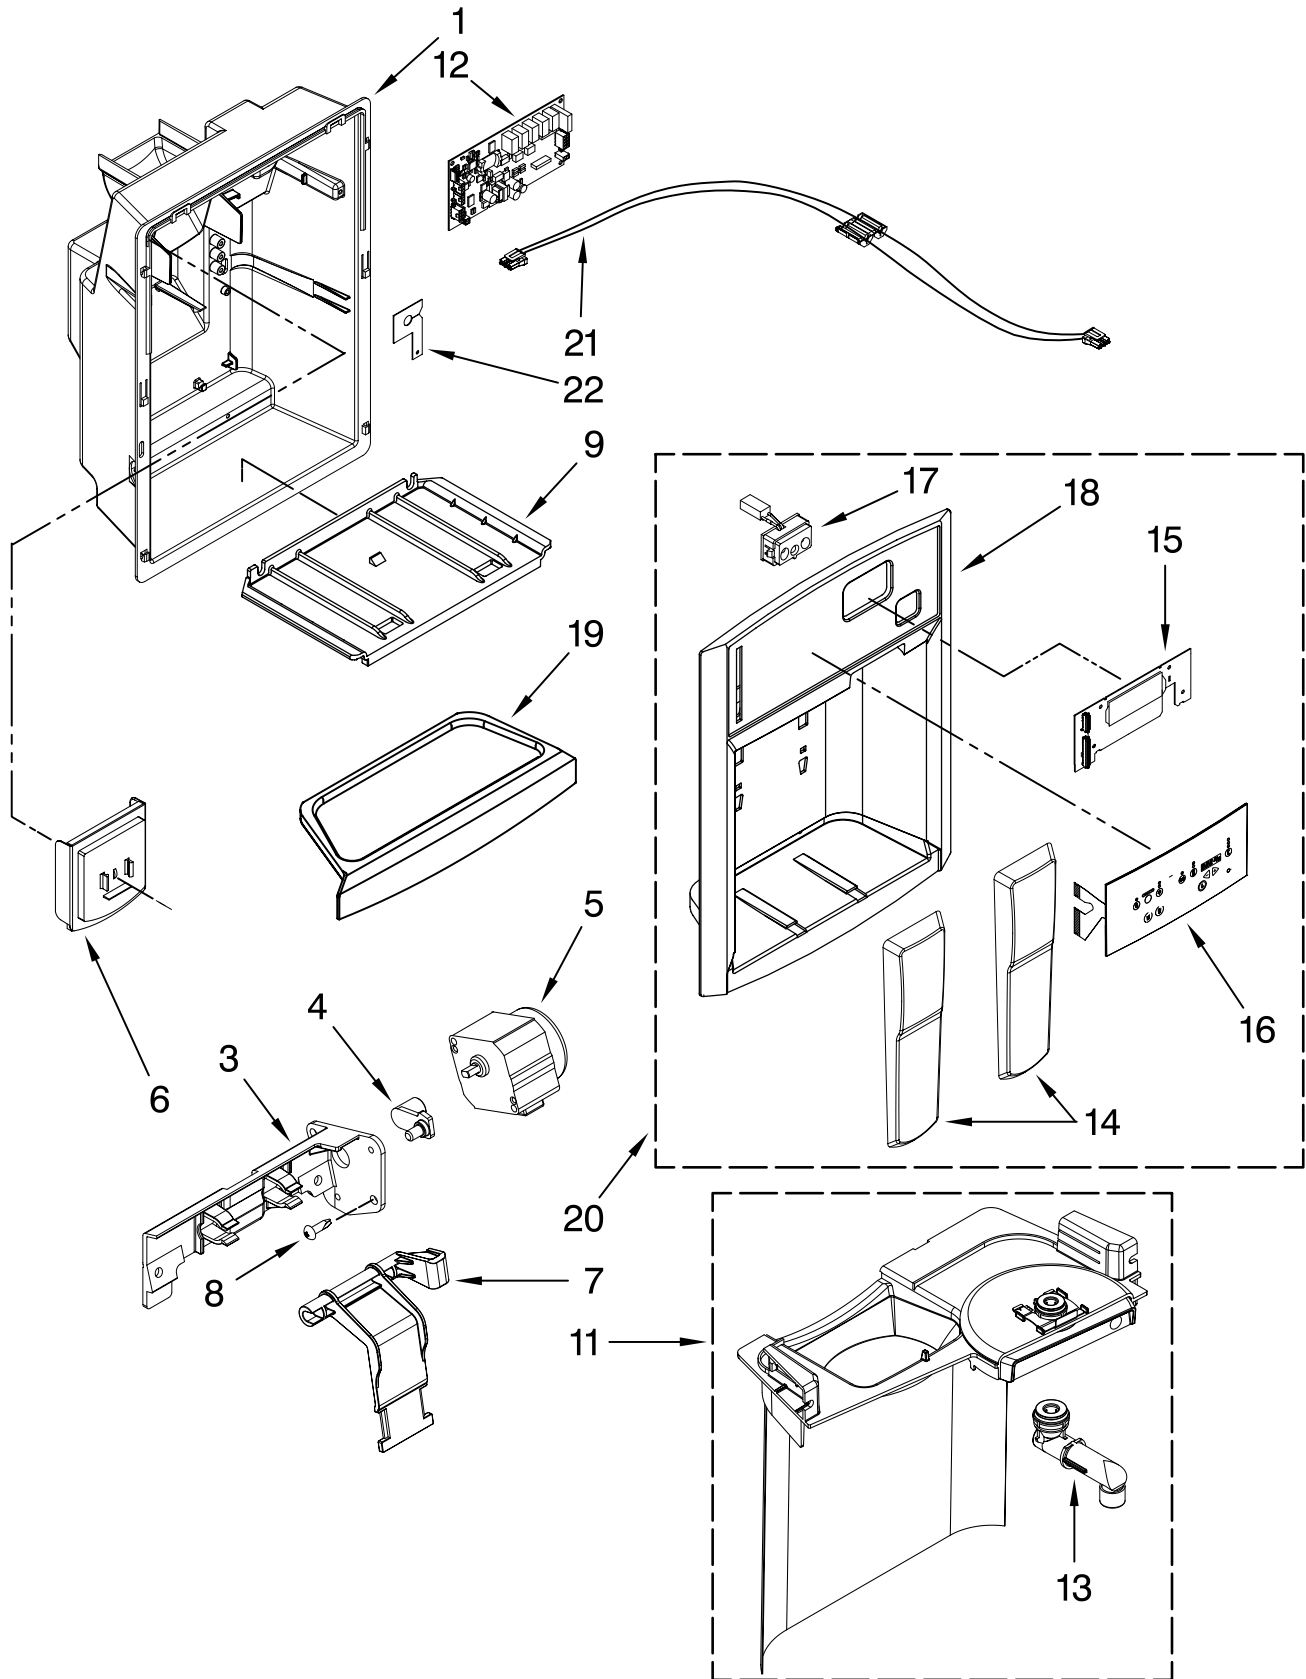

DISPENSER FRONT PARTS

For Models: GC3NHAXVQ01, GC3NHAXVB01, GC3NHAXVY01, GC3NHAXVA01, GC3NHAXVS01
(White) (Black) (Mono Satina) (Mono Stainless) (Stainless)

FOR ORDERING INFORMATION REFER TO PARTS PRICE LIST

DISPENSER FRONT PARTS

For Models: GC3NHAXVQ01, GC3NHAXVB01, GC3NHAXVY01, GC3NHAXVA01, GC3NHAXVS01
(White) (Black) (Mono Satina) (Mono Stainless) (Stainless)

Illus. No.	Part No.	DESCRIPTION	Illus. No.	Part No.	DESCRIPTION	Illus. No.	Part No.	DESCRIPTION
1		Housing, Dispenser (Not Serviced)	12	2303843	Electronic Control (Core)	19		Tray, Housing
3	2305202	Bracket, Motor	13	2305235	Spigot		2305408W	White
4	2305242	Connector, Door Bracket	14		Pad, Ice & Water		2305408B	Black
5	2305262	Motor, Ice Door		2305247CG	For White Model	20	2305408NO	Nickel One
6	2305258	Door, Ice		2305247GM	For Black Model			Front Cover
7	2305204	Support, Ice Door		2305247MG	For All Stainless Models			Assembly
8	4449745	Screw (2)	15		Cover Assembly, User Interface			(Includes Items 14, 15, 16, 17 & 18)
9		Grille, Slide	16		Overlay, Front Control (Not Available, Order #20)		2317715W	White
	2305413W	White			LED Assembly		2317715B	Black
	2305413B	Black	17		Front Cover, Housing		W10173643	Nickel One
	2305413AP	Apollo Gray	18		(Not Available, Order #20)	21	W10178851	Wire Assembly, User Interface
11		Separator Assembly						(Includes #10)
	2305460W	White				22	2305447	Clip, Wiring
	2305460B	Black						
	2305460NA	Nickel Alloy						

FOR ORDERING INFORMATION REFER TO PARTS PRICE LIST