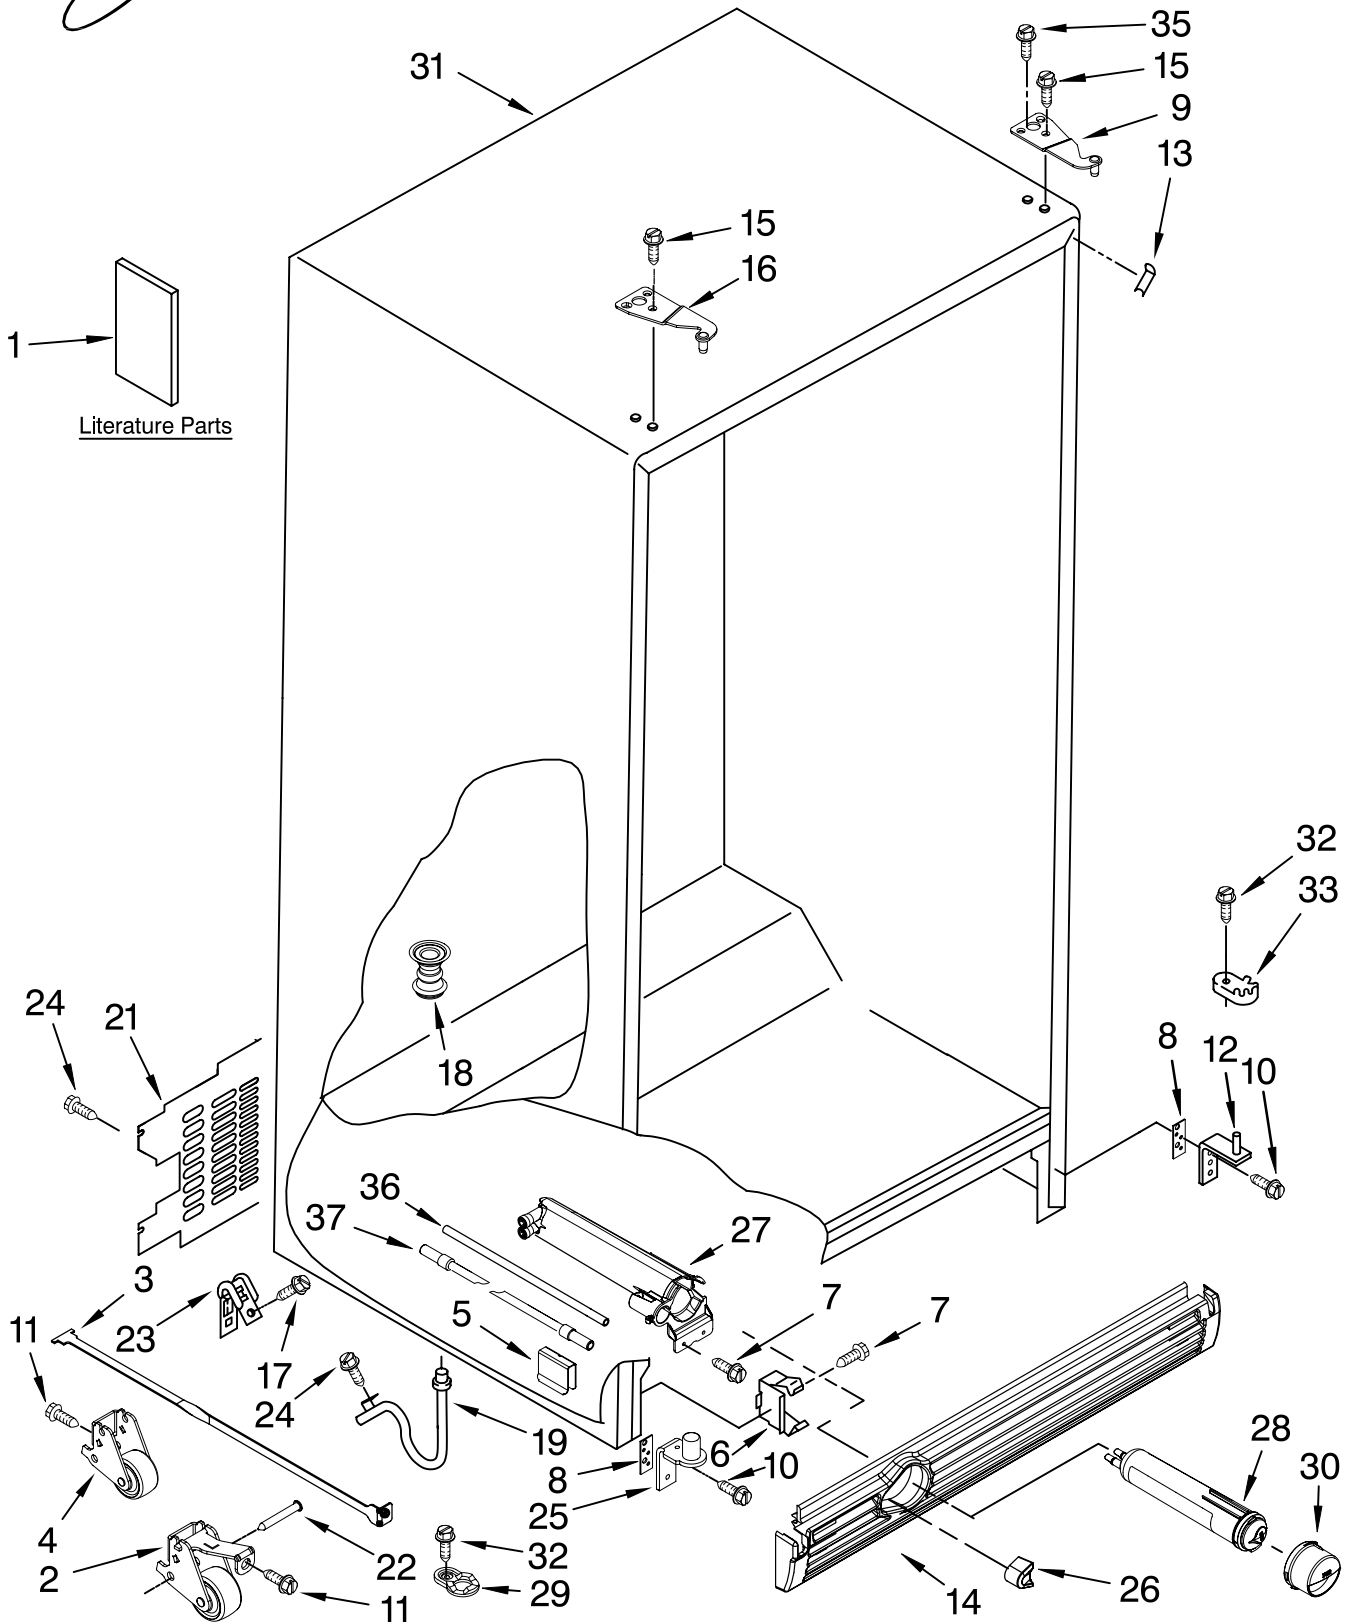

CABINET PARTS

REFRIGERATOR

For Models: GC3NHAXVQ01, GC3NHAXVB01, GC3NHAXVY01, GC3NHAXVA01, GC3NHAXVS01
(White) (Black) (Mono Satina) (Mono Stainless) (Stainless)

FOR ORDERING INFORMATION REFER TO PARTS PRICE LIST