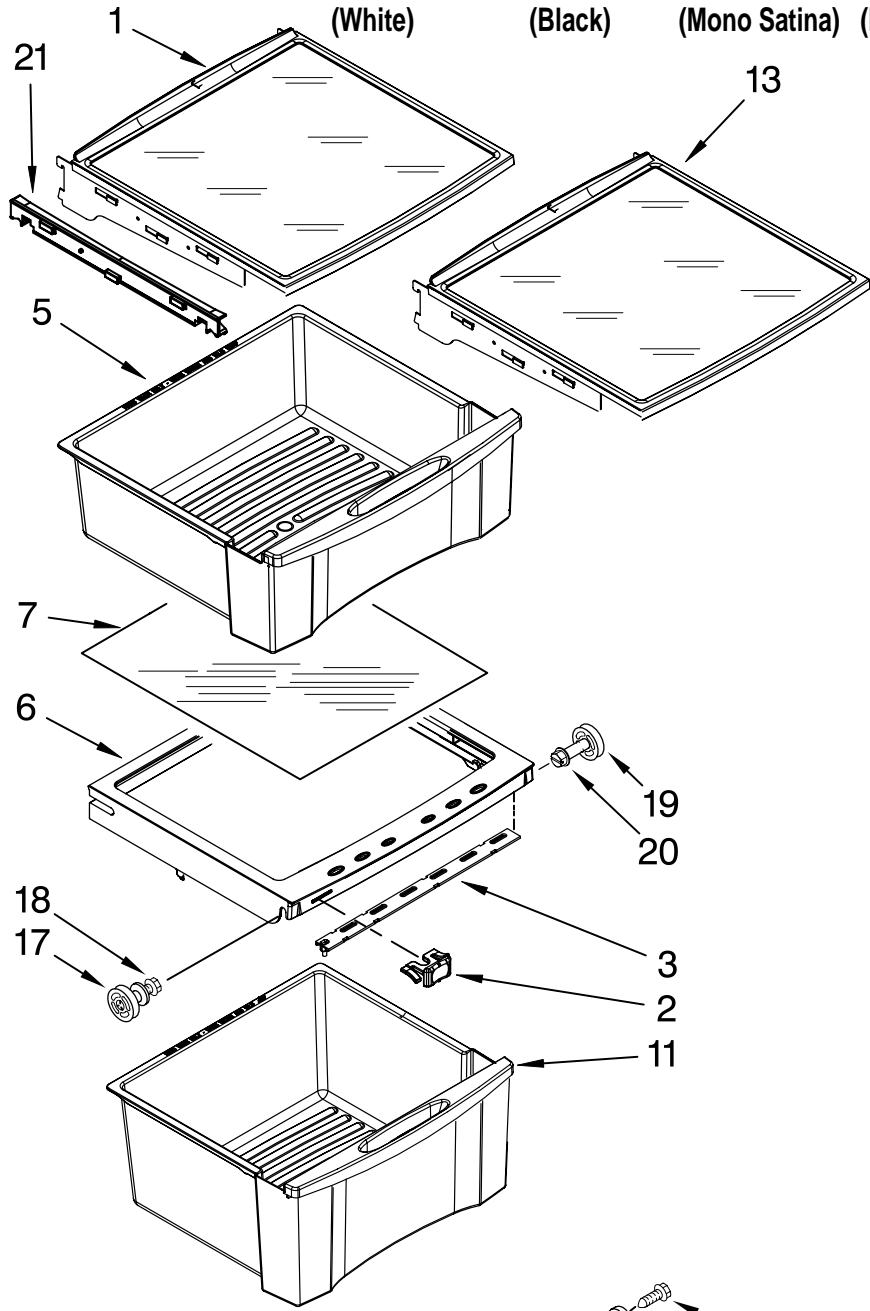

REFRIGERATOR SHELF PARTS

For Models: GC3NHAXVQ01, GC3NHAXVB01, GC3NHAXVY01, GC3NHAXVA01, GC3NHAXVS01
(White) (Black) (Mono Satina) (Mono Stainless) (Stainless)

Illus. No.	Part No.	DESCRIPTION
1	2223288	Pan Assembly (Includes #31)
2	2223309	Button, Humidity
3	2223308	Slide, Humidity
4	2203027	Cover, Meat Pan (Includes Items 8, 9, 10, & 15)
5	2223261	Snack Pan
6	2223307	Cover, Crisper (Includes 2 & 3)
7	2223591	Glass, Cover
8	2174478	Eyelet, Roller
9	2188212	Roller
10	489211	Screw
11	2223235	Crisper Pan
12	2223526	Meat Pan (Includes 8, 9, 10, & 15)
13	2224059	Shelf and Frame Assembly (3)
14	489261	Screw
15	2223487	Deflector
16	2203029	Handle
17	2196485	Stud Assembly
18	3400894	Screw
19	2196483	Stud Assembly
20	8281158	Screw
21	2223320	Slide, Pan

FOR ORDERING INFORMATION REFER TO PARTS PRICE LIST