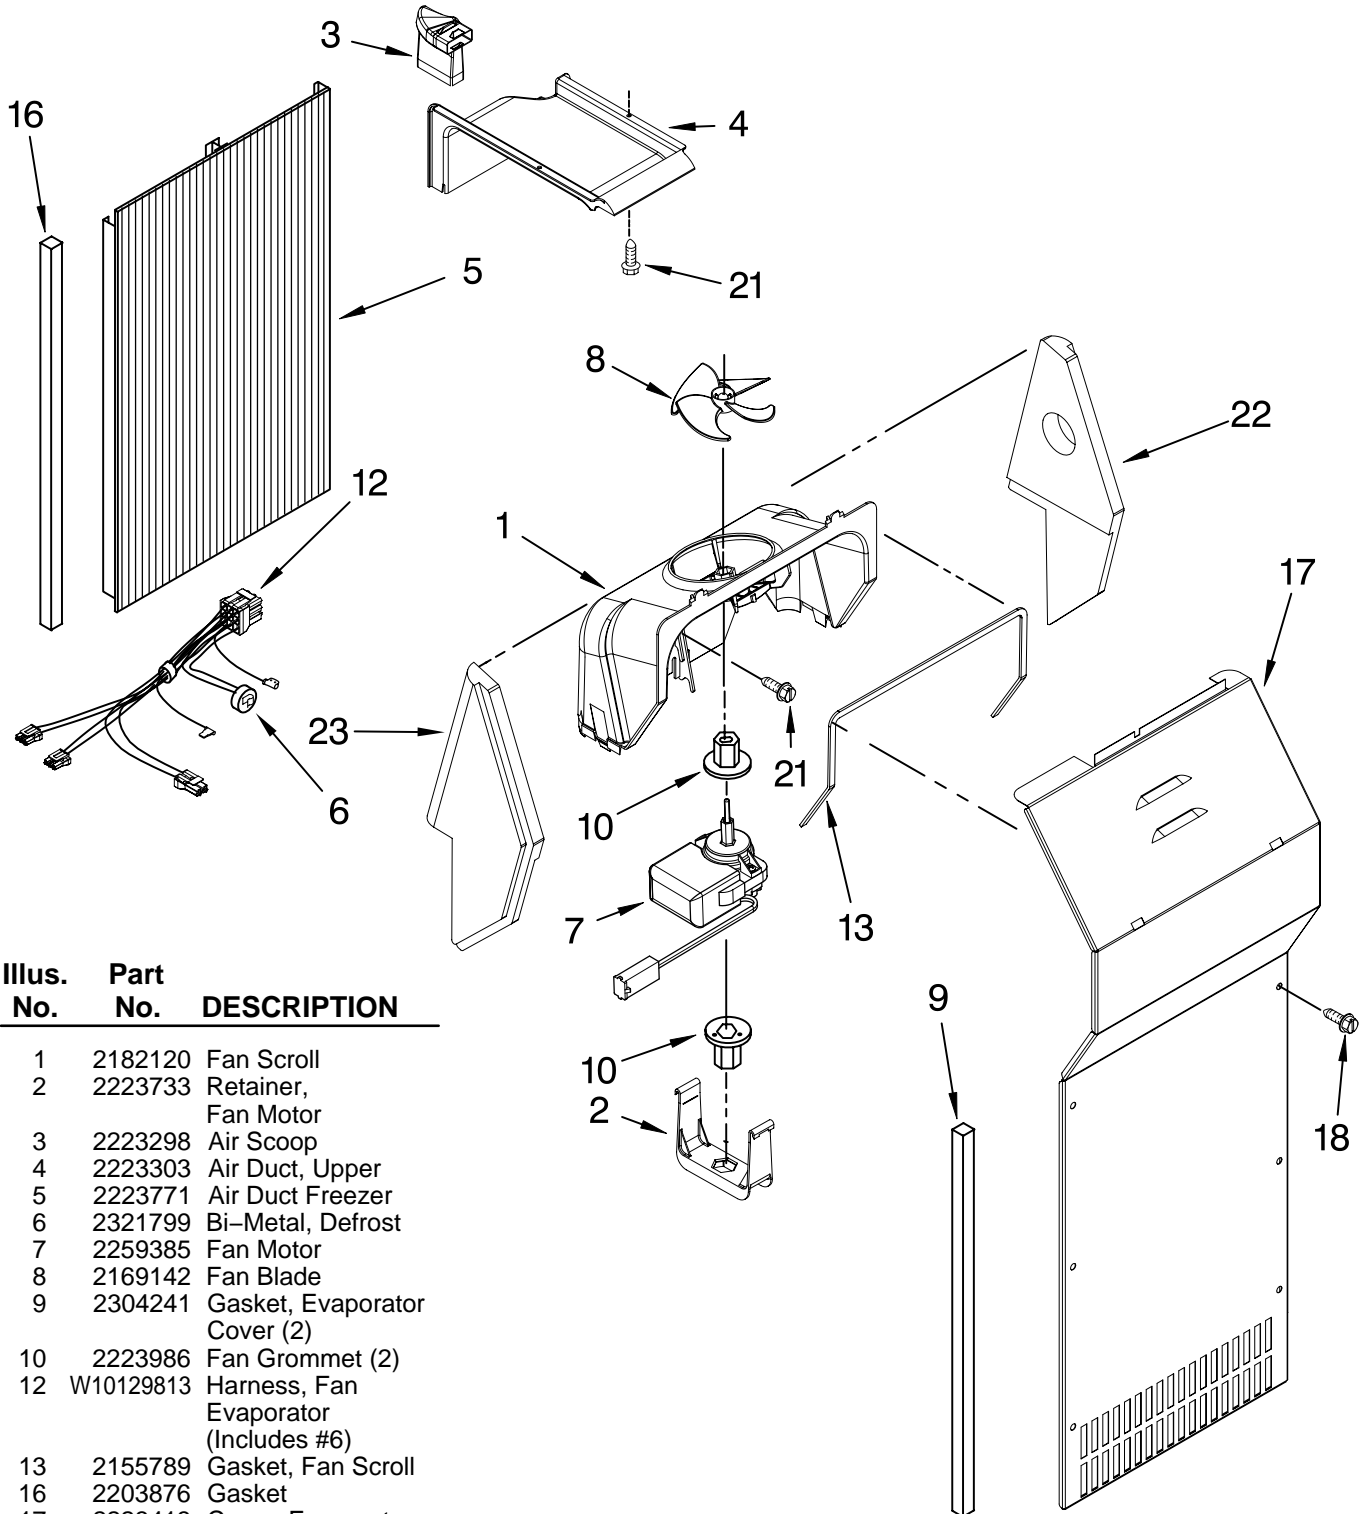

AIR FLOW PARTS

For Models: GC3NHAXVQ01, GC3NHAXVB01, GC3NHAXVY01, GC3NHAXVA01, GC3NHAXVS01
(White) (Black) (Mono Satina) (Mono Stainless) (Stainless)

Illus. No.	Part No.	DESCRIPTION
1	2182120	Fan Scroll
2	2223733	Retainer, Fan Motor
3	2223298	Air Scoop
4	2223303	Air Duct, Upper
5	2223771	Air Duct Freezer
6	2321799	Bi-Metal, Defrost
7	2259385	Fan Motor
8	2169142	Fan Blade
9	2304241	Gasket, Evaporator Cover (2)
10	2223986	Fan Grommet (2)
12	W10129813	Harness, Fan Evaporator (Includes #6)
13	2155789	Gasket, Fan Scroll
16	2203876	Gasket
17	2223413	Cover, Evaporator (Includes #9)
18	8281159	Screw (6)
21	489478	Screw
22	2223395	Support, R.S
23	2203596	Support, L.S

FOR ORDERING INFORMATION REFER TO PARTS PRICE LIST