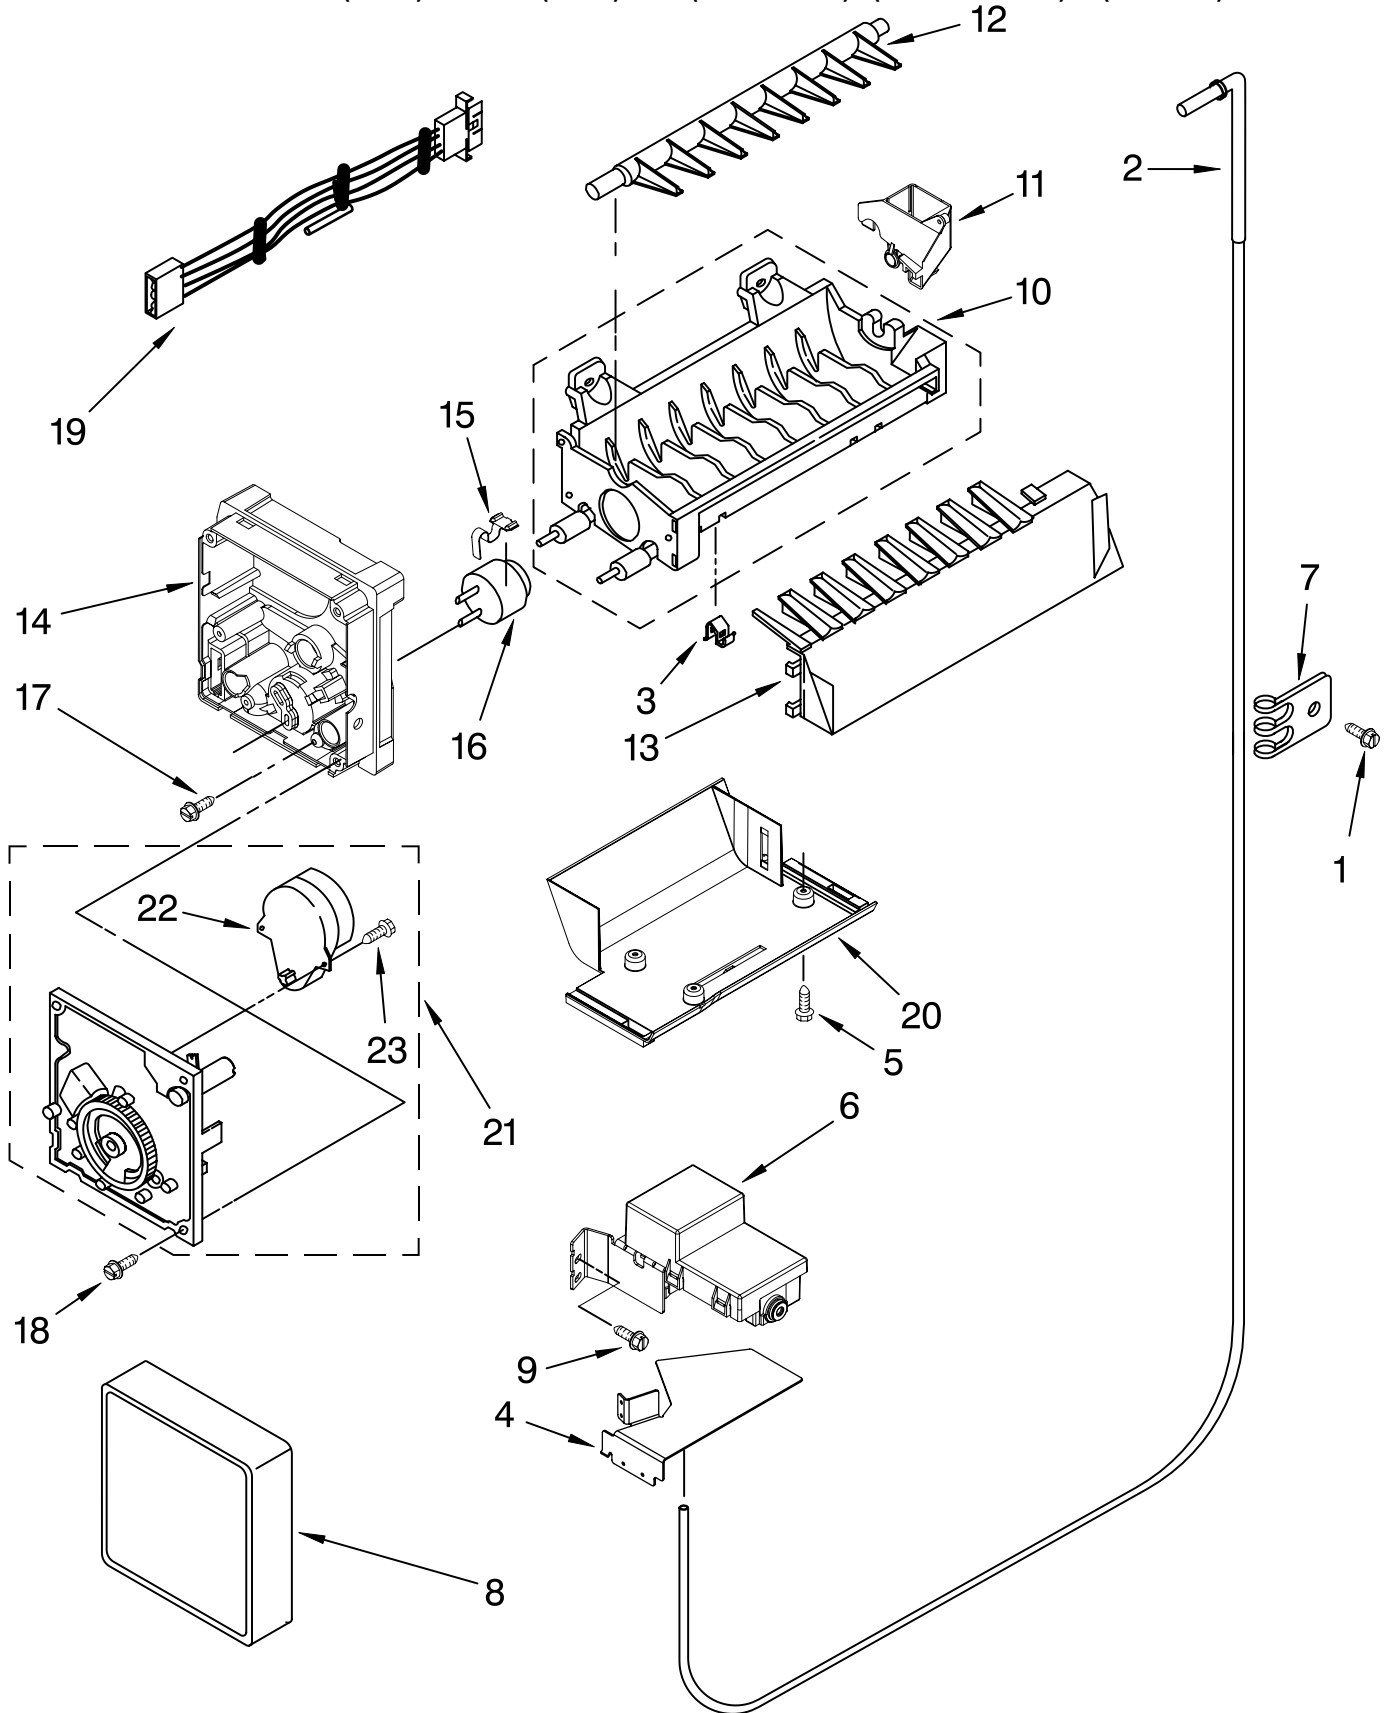

ICEMAKER PARTS

For Models: GC3NHAXVQ01, GC3NHAXVB01, GC3NHAXVY01, GC3NHAXVA01, GC3NHAXVS01
(White) (Black) (Mono Satina) (Mono Stainless) (Stainless)

FOR ORDERING INFORMATION REFER TO PARTS PRICE LIST

ICEMAKER PARTS

For Models: GC3NHAXVQ01, GC3NHAXVB01, GC3NHAXVY01, GC3NHAXVA01, GC3NHAXVS01
(White) (Black) (Mono Satina) (Mono Stainless) (Stainless)

Illus. No.	Part No.	DESCRIPTION
1	489084	Screw
2	2303216	Fitting, Water Tube
3	628379	Clip, Fuse
4	2313394	Shield, Water Valve
5	489478	Screw
6	W10159840	Water Valve Asm
7	2208136	Tube Clip
8	2174358	Cover
9	488649	Screw
10	W10122527	Mold & Heater Assembly (Also Order 542638)
11	2304969	Cup, Water Fill
12	627843	Ejector
13	2198598	Ice Striper
14	2194712	Support
15	2315522	Retainer, Thermostat
16	627985	Thermostat (Also Order 542369 Cement Alumilastic)
17	8533917	Screw
18	489276	Screw
19	2187467	Harness, Wiring
20	2303583	Bracket, Icemaker Mounting
21	626683	Module Assembly (Includes Items 22 & 23)
22	626691	Motor
23	489136	Screw
100	W10190960	Icemaker Assembly