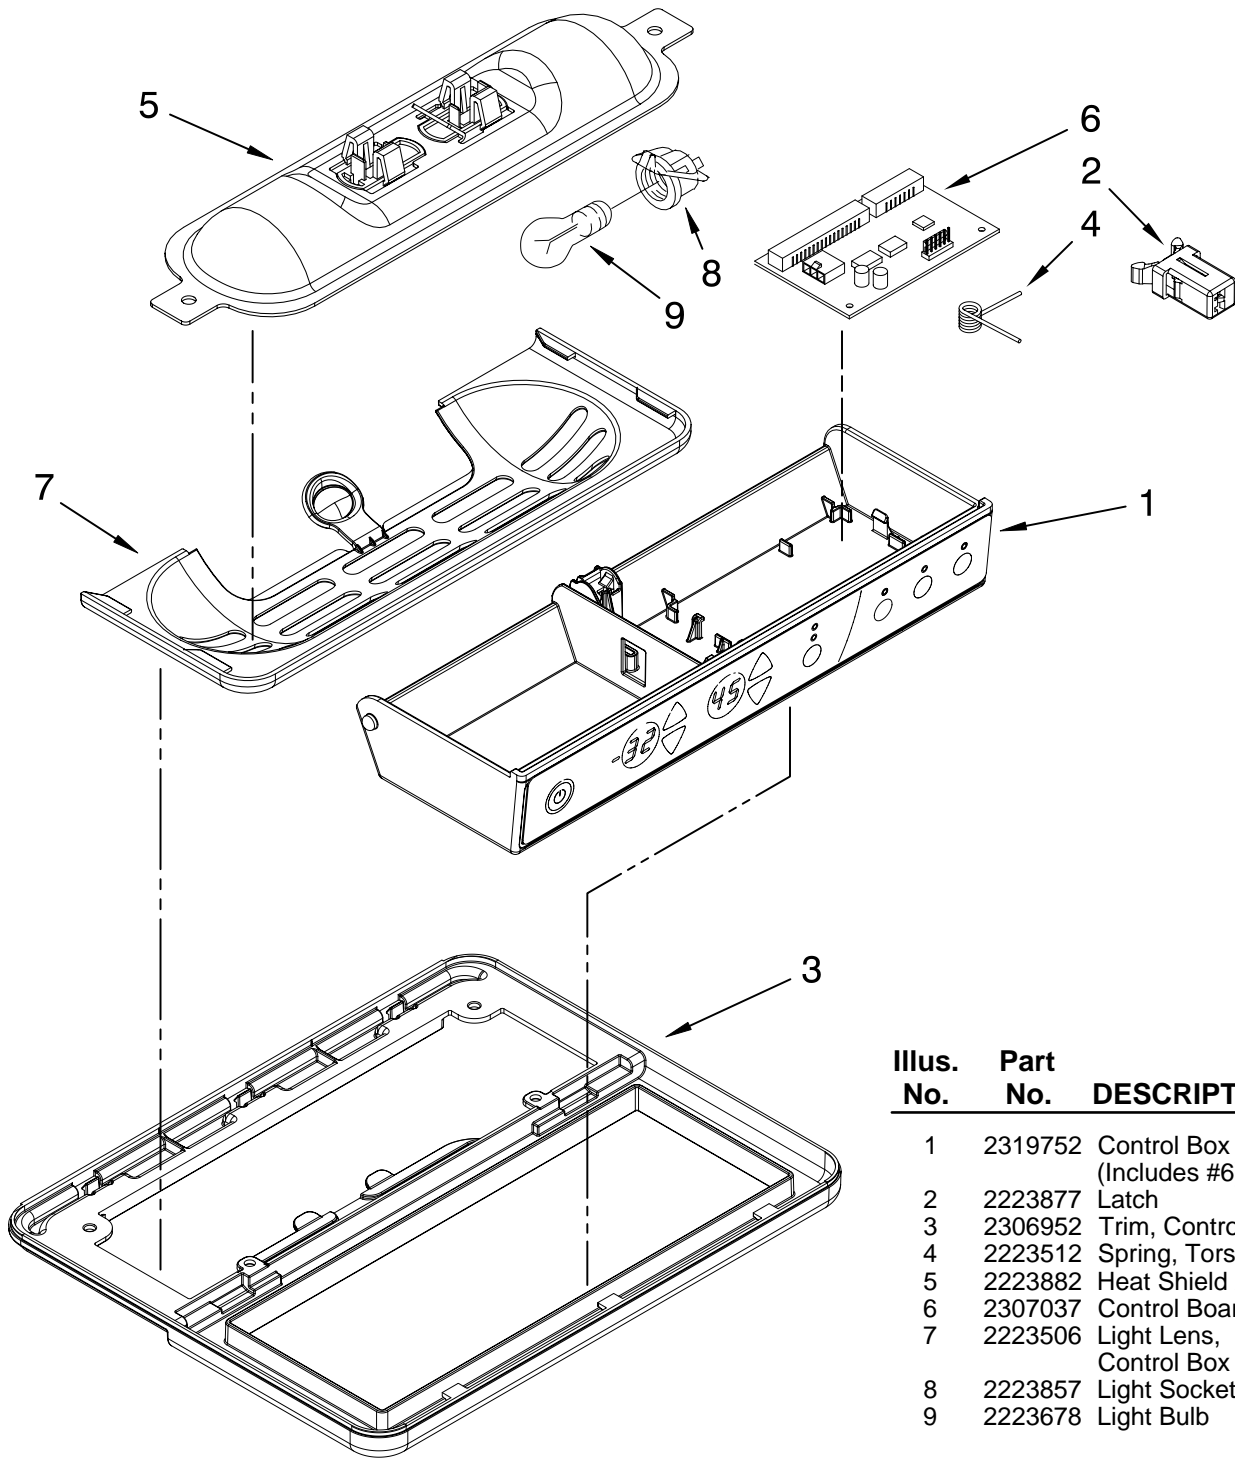

CONTROL PARTS

For Models: GC3NHAXVQ01, GC3NHAXVB01, GC3NHAXVY01, GC3NHAXVA01, GC3NHAXVS01
(White) (Black) (Mono Satina) (Mono Stainless) (Stainless)

Illus. No.	Part No.	DESCRIPTION
1	2319752	Control Box (Includes #6)
2	2223877	Latch
3	2306952	Trim, Control Box
4	2223512	Spring, Torsion
5	2223882	Heat Shield Asm
6	2307037	Control Board Asm
7	2223506	Light Lens, Control Box
8	2223857	Light Socket
9	2223678	Light Bulb

FOR ORDERING INFORMATION REFER TO PARTS PRICE LIST