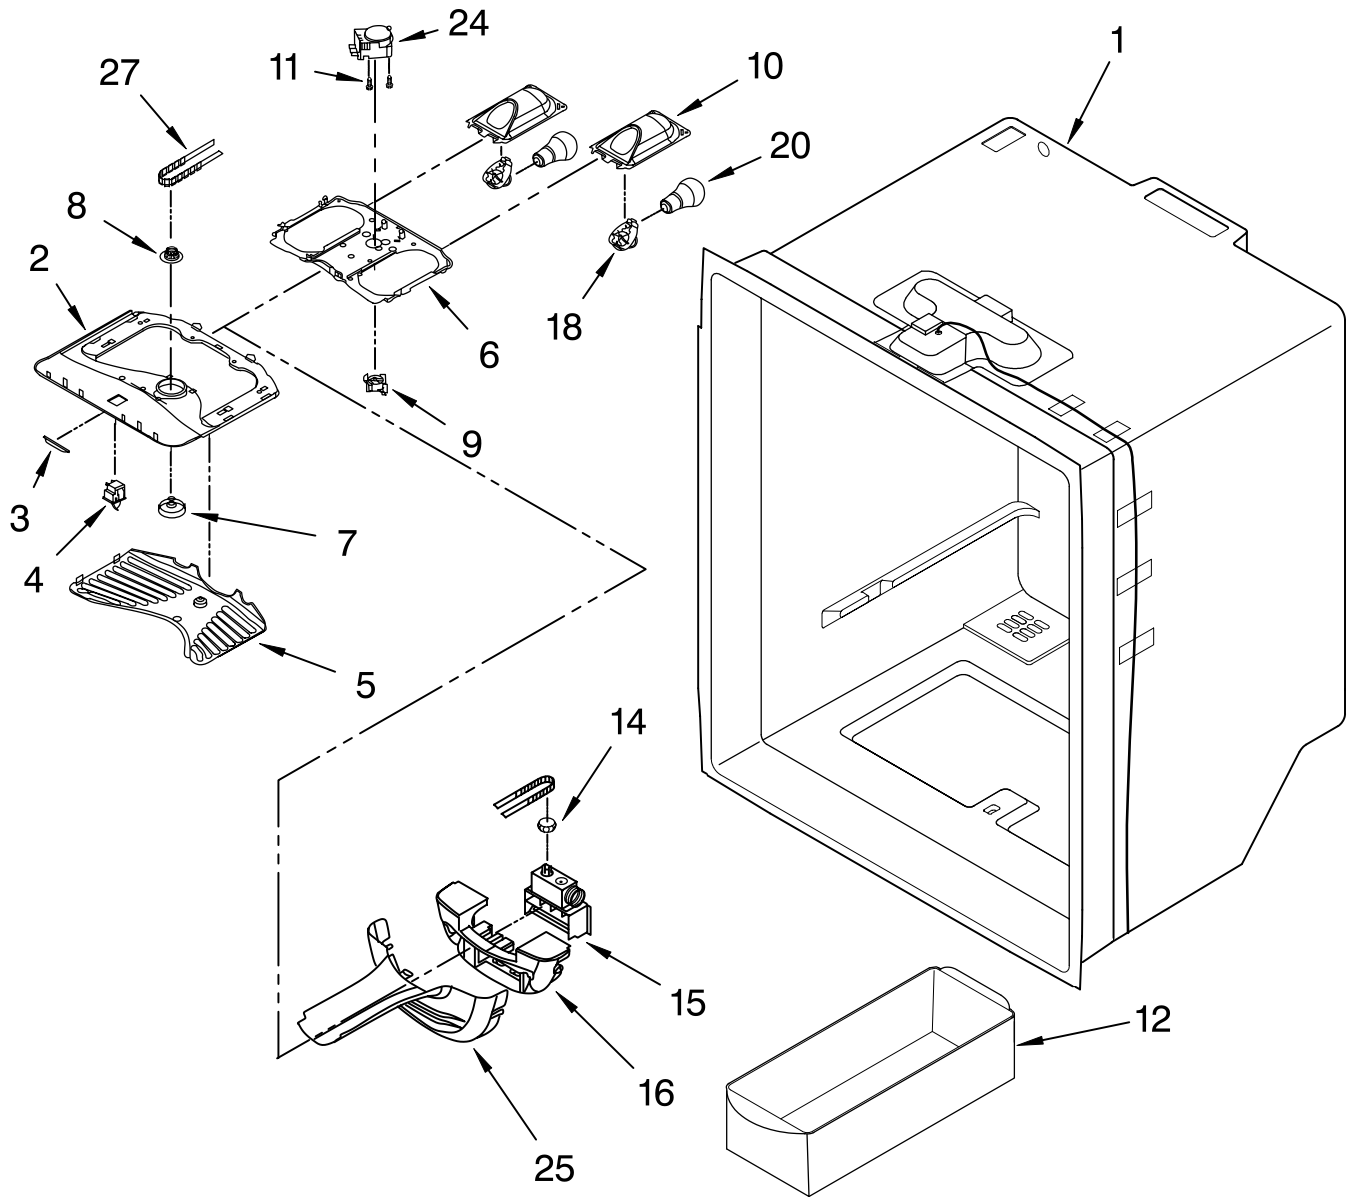

REFRIGERATOR LINER PARTS

For Models: GB9SHKXMQ00, GB9SHKRMS00
(White) (Stainless Steel)

Illus. No.	Part No.	DESCRIPTION
1		Liner (Not A Serviceable Part)
2	8171026	Housing, Ref. Light
3	8170833	Overlay
4	4344571	Light Switch
5	8170832	Cover, Ref. Light

Illus. No.	Part No.	DESCRIPTION
6	8170834	Housing, Timer
7	8170835	Knob, Damper
8	8170836	Knob, Gear
9	8170837	Gear, Belt
10	8170838	Housing, Light
11	4344395	Screw (2)
12	8170709	Egg Bin

Illus. No.	Part No.	DESCRIPTION
14	8170841	Gear, Damper
15	8170845	Control, Damper
16	8170846	Insulation, Damper
18	8170839	Socket, Light
20	4343660	Light Bulb
24	8170840	Timer, Defrost
25	8170843	Cover, Control
27	8170844	Belt, Damper

FOR ORDERING INFORMATION REFER TO PARTS PRICE LIST