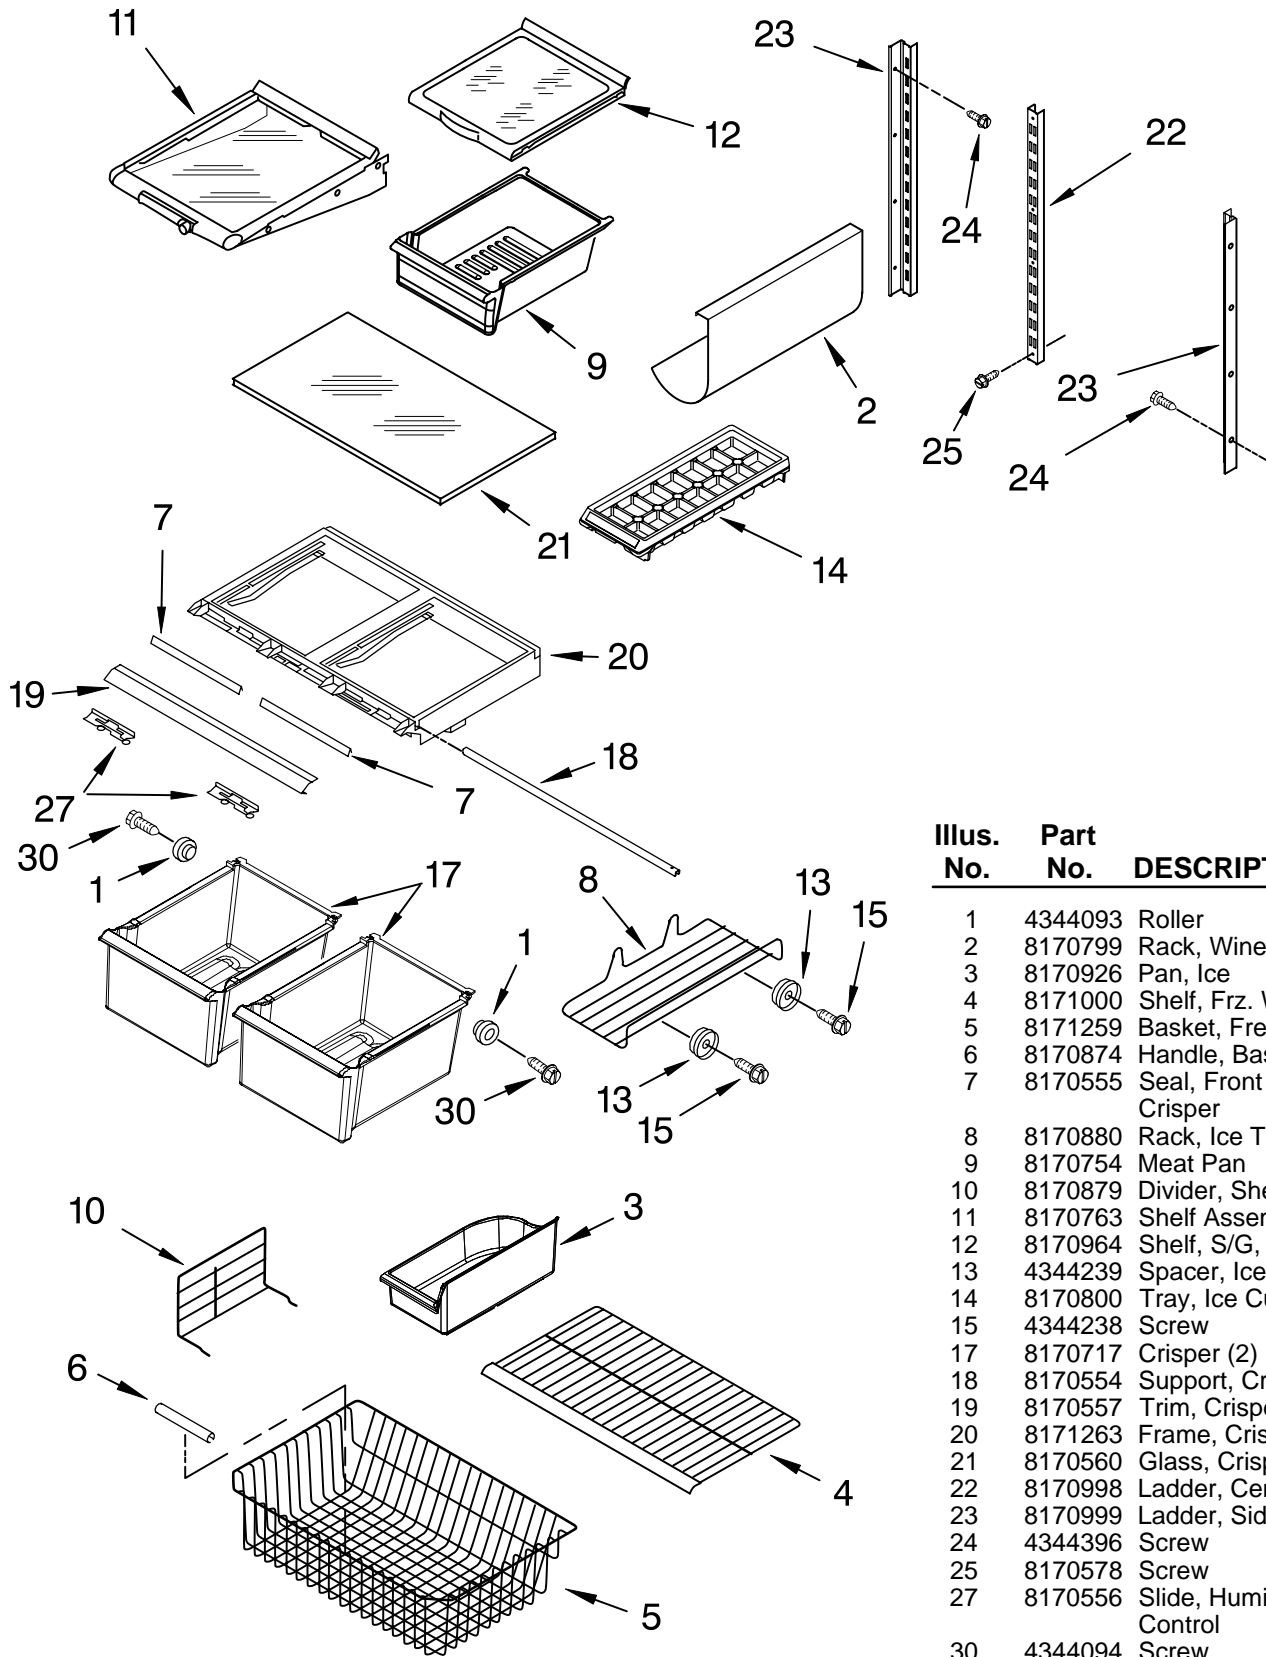

SHELF PARTS

For Models: GB9SHKXM00, GB9SHKRMS00
(White) (Stainless Steel)

Illus. No.	Part No.	DESCRIPTION
1	4344093	Roller
2	8170799	Rack, Wine
3	8170926	Pan, Ice
4	8171000	Shelf, Frz. Wire
5	8171259	Basket, Freezer
6	8170874	Handle, Basket
7	8170555	Seal, Front Crisper
8	8170880	Rack, Ice Tray
9	8170754	Meat Pan
10	8170879	Divider, Shelf
11	8170763	Shelf Assembly (3)
12	8170964	Shelf, S/G, S/O
13	4344239	Spacer, Ice Rack
14	8170800	Tray, Ice Cube
15	4344238	Screw
17	8170717	Crisper (2)
18	8170554	Support, Crisper Cvr
19	8170557	Trim, Crisper
20	8171263	Frame, Crisper
21	8170560	Glass, Crisper Cover
22	8170998	Ladder, Center
23	8170999	Ladder, Side
24	4344396	Screw
25	8170578	Screw
27	8170556	Slide, Humidity Control
30	4344094	Screw

FOR ORDERING INFORMATION REFER TO PARTS PRICE LIST