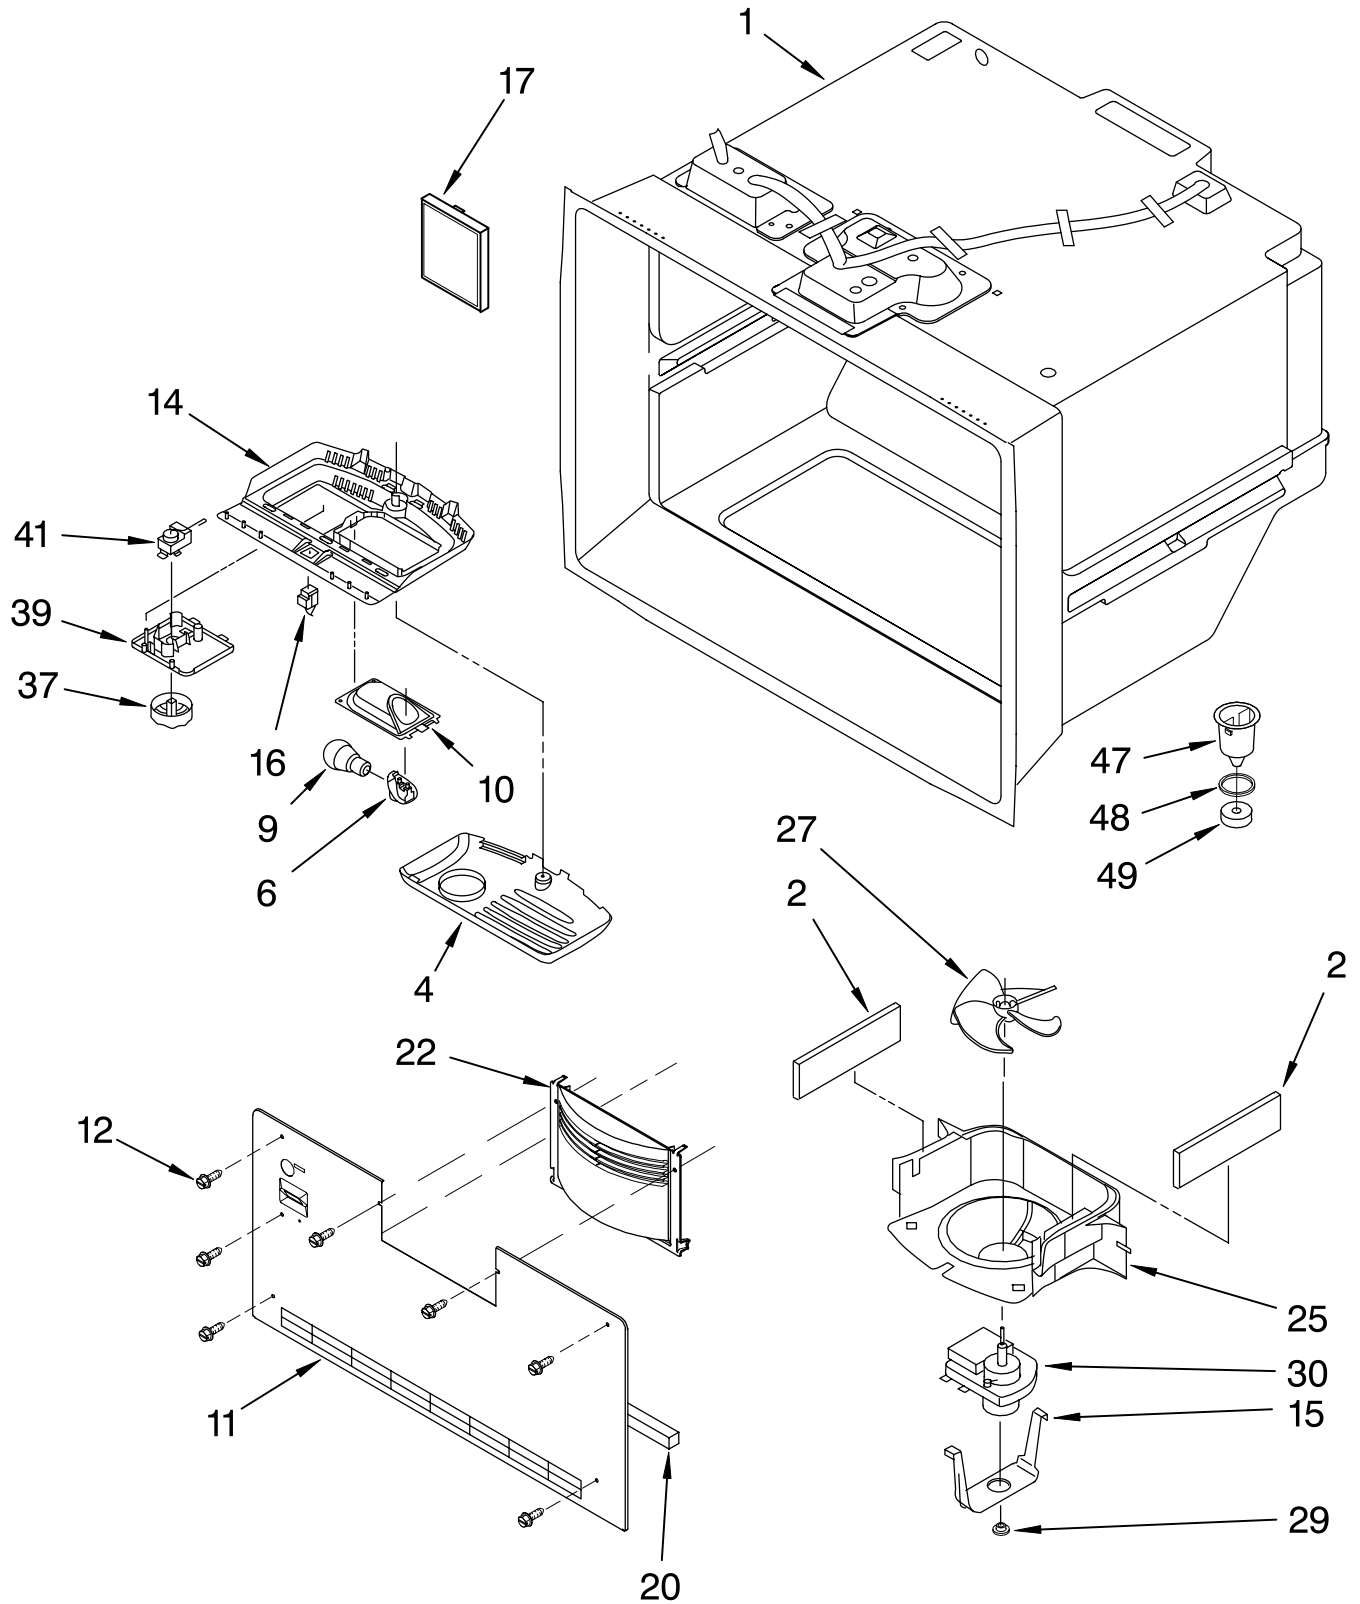

FREEZER LINER PARTS

For Models: GB9SHKXMQ00, GB9SHKRMS00
(White) (Stainless Steel)

FOR ORDERING INFORMATION REFER TO PARTS PRICE LIST

FREEZER LINER PARTS

For Models: GB9SHKXMQ00, GB9SHKRMS00
(White) (Stainless Steel)

Illus. No.	Part No.	DESCRIPTION
1		Liner (Not A Seviceable Part)
2	8170897	Gasket, Foam
4	8170847	Cover, Control
6	8170839	Light Socket
9	4343660	Light Bulb
10	8170838	Housing, Frz. Light
11	8171006	Cover, Evaporator
12	4344167	Screw
14	8170848	Housing, Light
15	8171238	Clip, Evap. Motor
16	8170842	Switch, Light
17	8170922	Cover, Plug
20	8171007	Gasket, Bottom
22	8170881	Cover, Fan Shroud
25	8171153	Shroud, Evap.Fan
27	8170544	Fan, Evaporator
29	8171086	Grommet(2)
30	8170894	Motor, Evaporator
37	8171222	Knob, Control
39	8170849	Cover, Frz. Control
41	8170850	Thermostat
47	4344385	Funnel-Drain (Includes 48 & 49, seal & gasket)
48	4344311	Seal
49	4344310	Gasket

FOR ORDERING INFORMATION REFER TO PARTS PRICE LIST