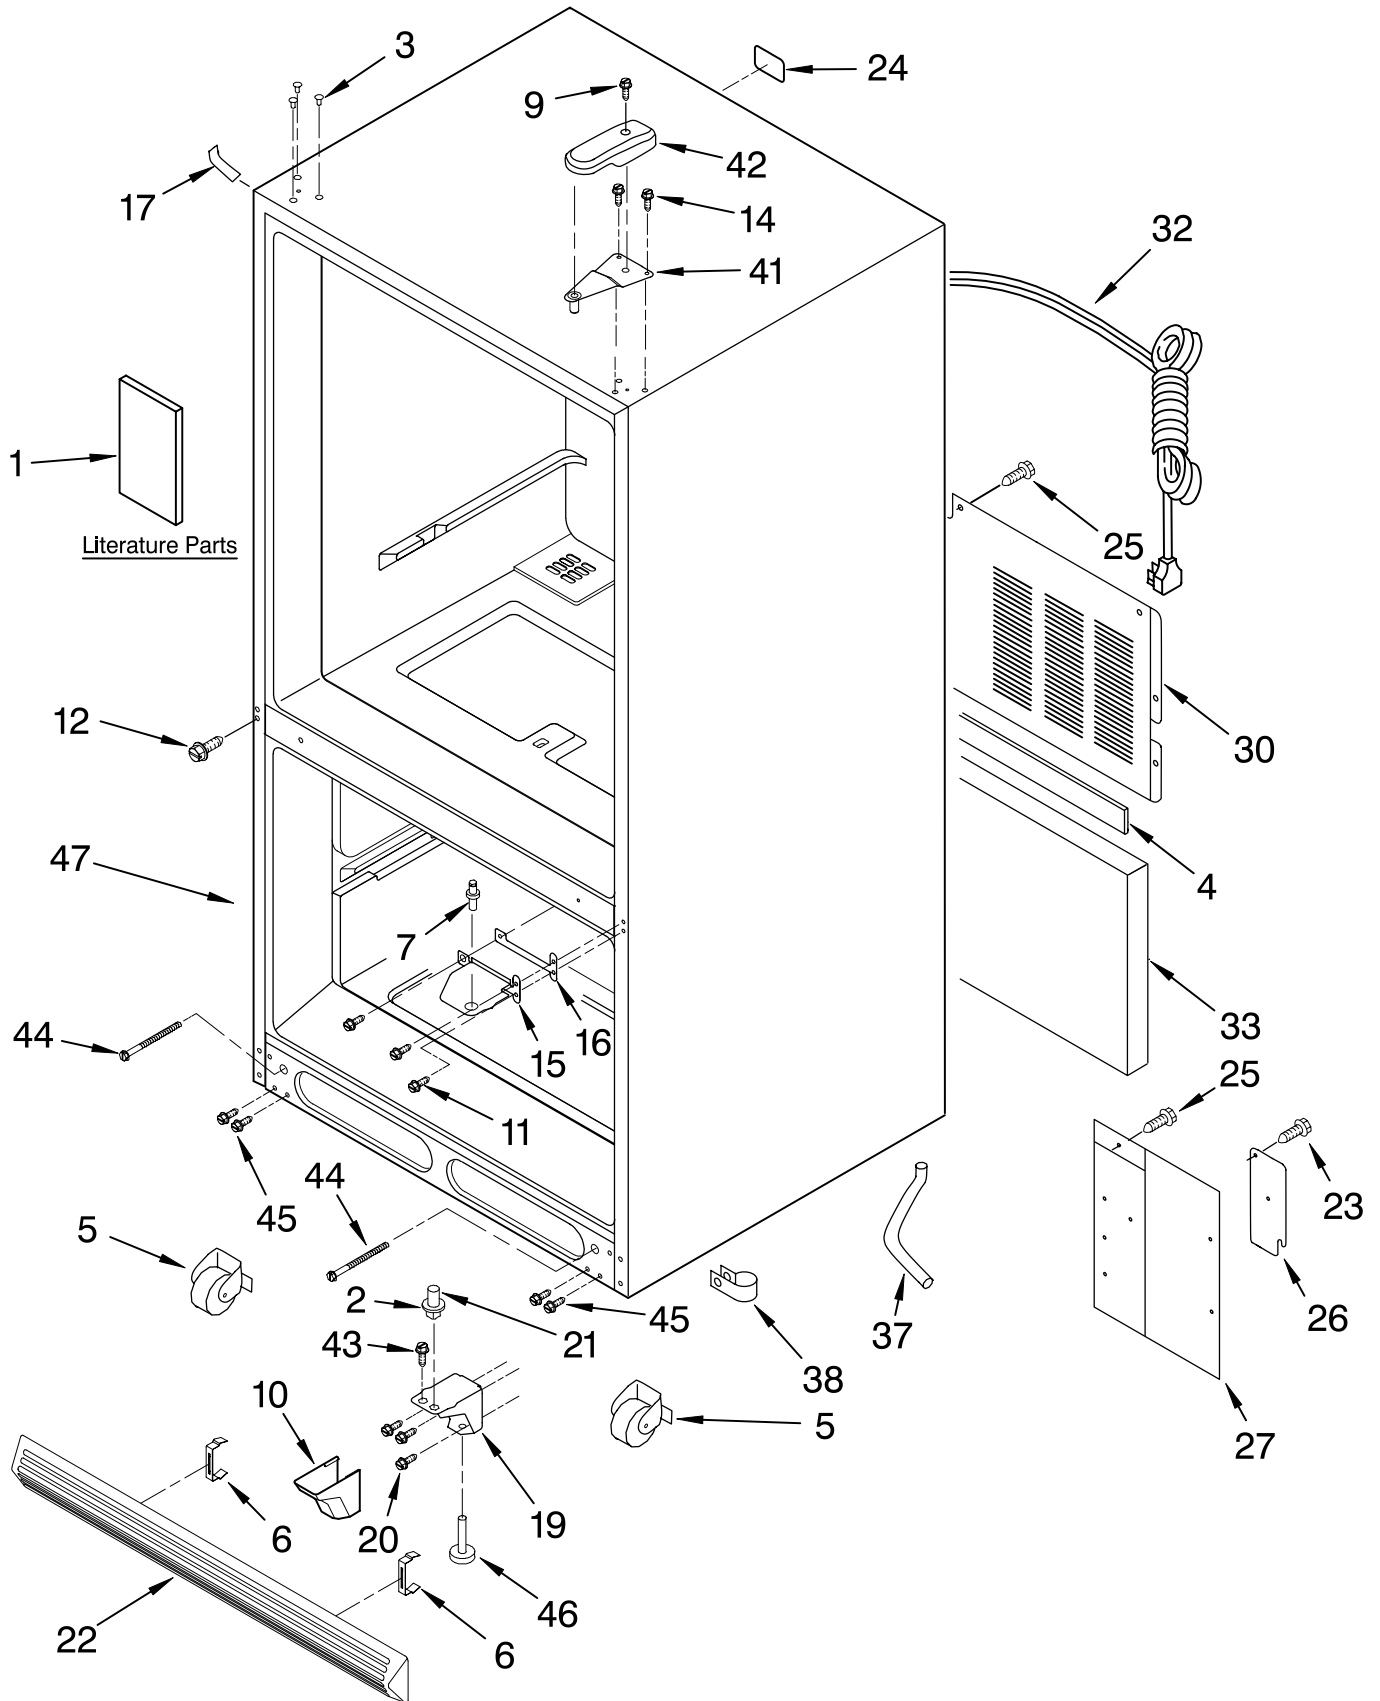

CABINET PARTS

For Models: GB9SHKXM00, GB9SHKRMS00
(White) (Stainless Steel)

REFRIGERATOR

FOR ORDERING INFORMATION REFER TO PARTS PRICE LIST

CABINET PARTS

For Models: GB9SHKXM00, GB9SHKRMS00
(White) (Stainless Steel)

Illus. No.	Part No.	DESCRIPTION	Illus. No.	Part No.	DESCRIPTION	Illus. No.	Part No.	DESCRIPTION
1		Literature Parts	12	8170373	Screw	23	4343694	Screw
	8171264	Tech Sheet	14	4344198	Screw	24	8170928	Plug, I/M
	8171266	Use & Care Guide	15		Hinge, Center	25	4344167	Screw
	8171265	Energy Tag		8170980	Black	26	8170921	Plate, Cover
2		Shim, Bottom		8170981	White	27	8170898	Cover, Water Valve
		Hinge	16		Shim, Center Hinge	30	8170910	Cover, Unit
	4344200	White		4344187	White	32	8170925	Power Cord
	4344201	Black		4344188	Black	33	8171247	Insulation, Sound
3		Plug, Button (3)	17		Cover, Corner	37	8170861	Tube, Drain
	4344209	White		8170858	Black	38	8170862	Clip, Drain Tube
	4344208	Black		8170860	White	41	8170974	Hinge, Top
4	8170924	Gasket	19		Hinge Bottom	42		Cover, Hinge
5	8170886	Roller Assembly		8170864	White		8170977	White
6	8170869	Clip, Grille		8170863	Black		8170975	Black
7	4344177	Pin, Center Hinge	20	8171202	Screw	43	8170878	Plug, Button
9	8171215	Screw	21	4344178	Pin, Bottom Hinge	44	8170972	Screw
10		Hinge Cover, Bottom	22		Grille Assembly (Includes Clips)	45	4343782	Screw
	8171004	White		8170996	White	46	4344298	Foot Break
	8171002	Black		8171224	Black	47		Cabinet (Not A Serviceable Part)
11	4344186	Screw						