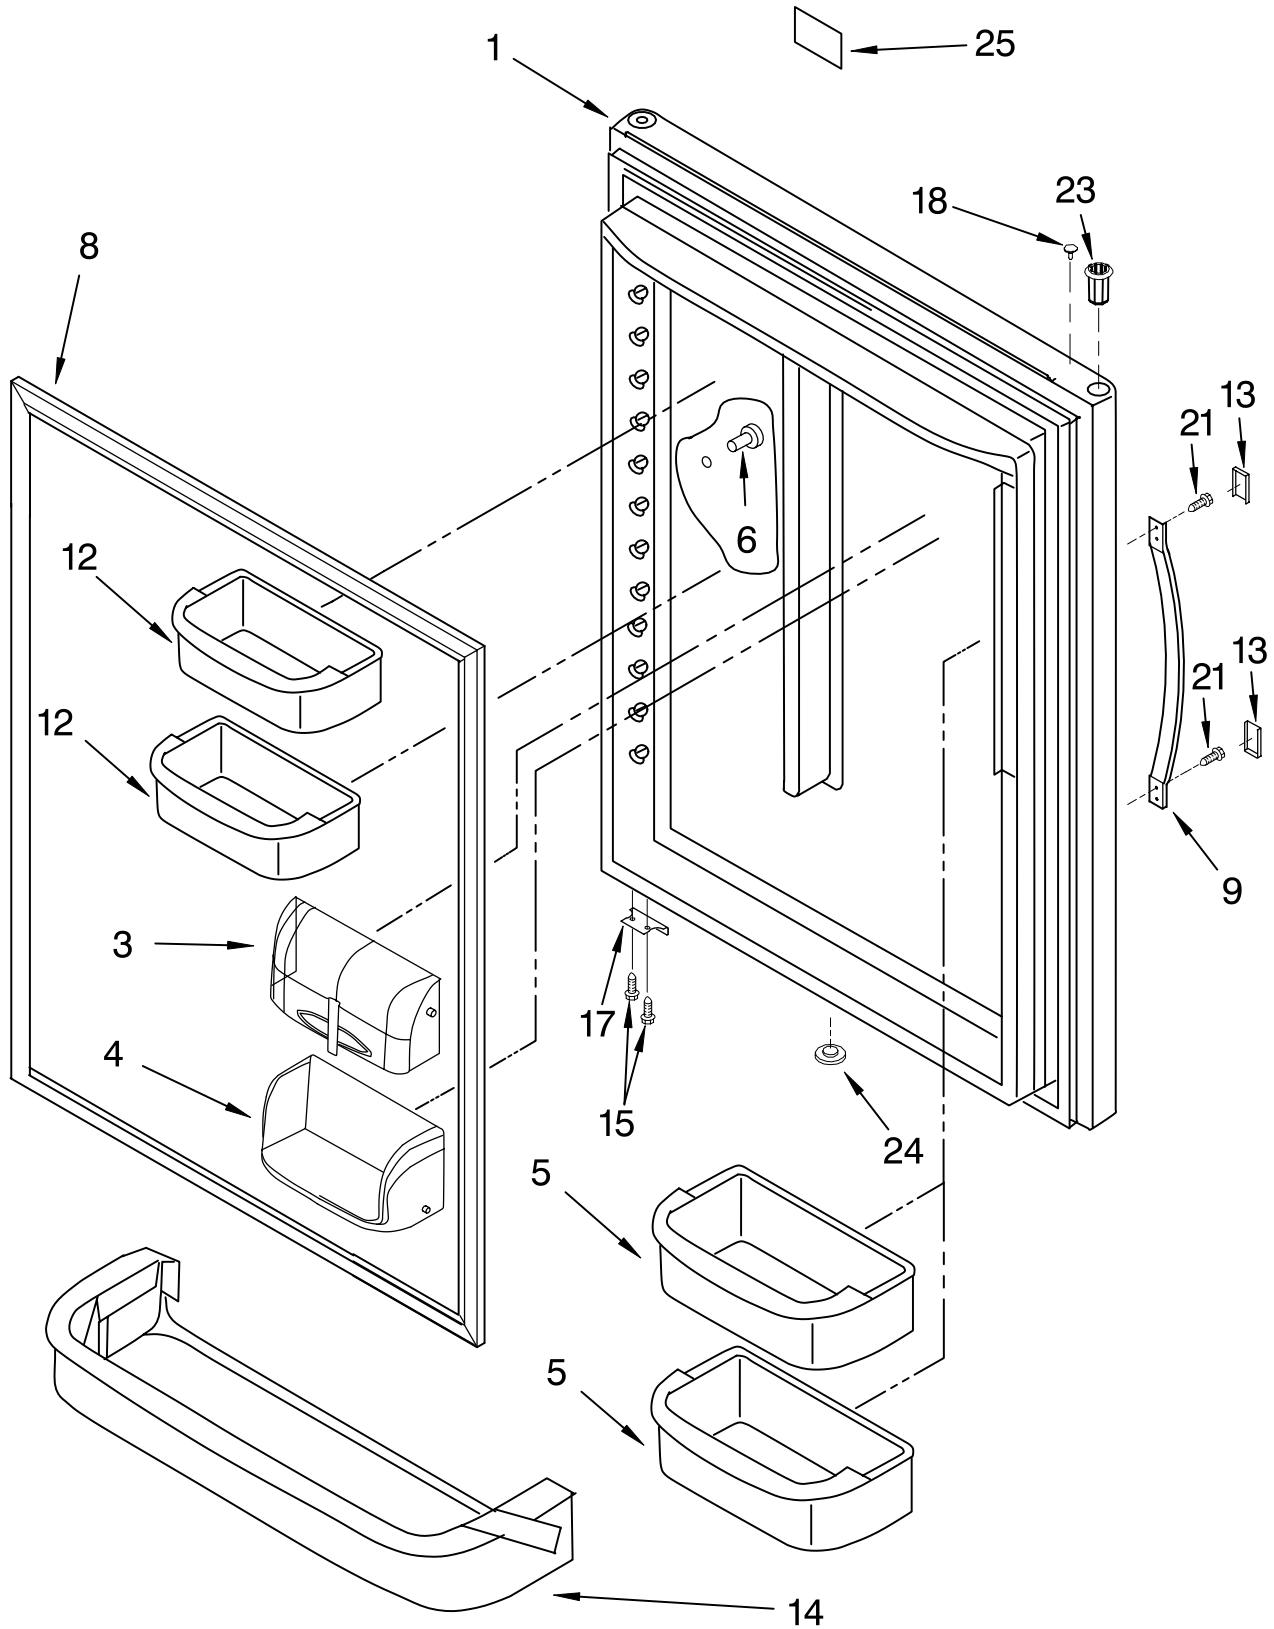

REFRIGERATOR DOOR PARTS

For Models: GB9SHKXMQ00, GB9SHKRMS00
(White) (Stainless Steel)

FOR ORDERING INFORMATION REFER TO PARTS PRICE LIST