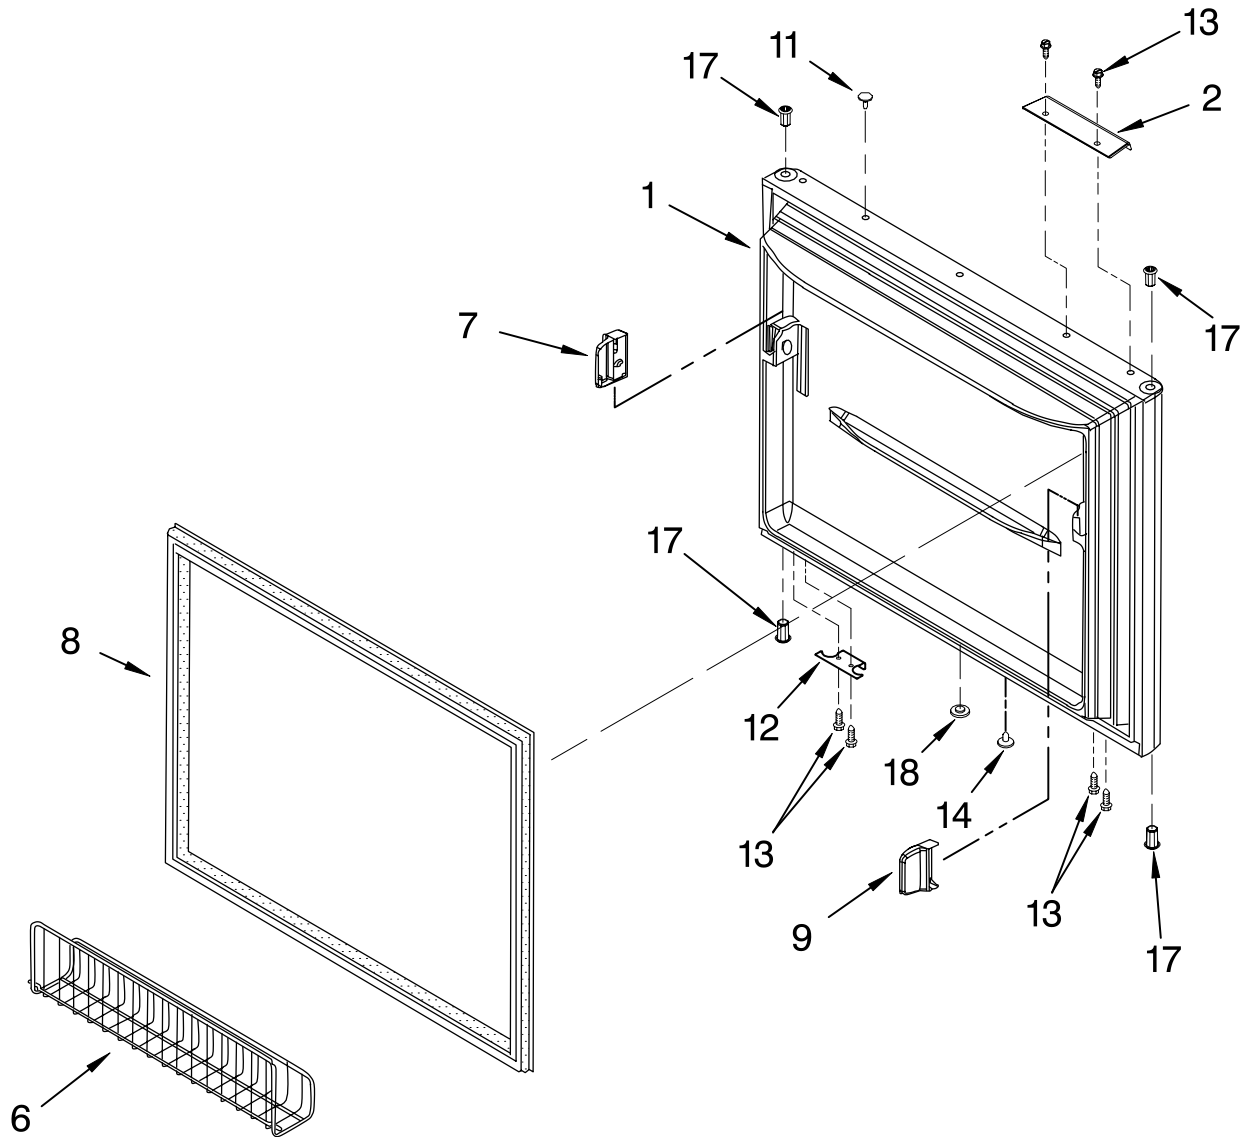

FREEZER DOOR PARTS

For Models: GB9SHKXMQ00, GB9SHKRMS00
(White) (Stainless Steel)

Illus. No.	Part No.	DESCRIPTION	Illus. No.	Part No.	DESCRIPTION	Illus. No.	Part No.	DESCRIPTION
1		Freezer Door Panel (Includes Insulation)	8		Door Gasket, Magnetic	13	4344333	Screw
	8170960	White		8171262	White	14		Plug, Button
	8171260	Stainless Steel		8171261	Black		8170978	White
2		Handle	9	8170830	Endcap (Right)		8170979	Black
	8170990	White	11		Plug, Handle Hole	17		Bushing
	8170963	Black		4344535	White		4344362	White
6	8170988	Basket, Freezer	12	4344533	Black	18	8171213	Black
7	8170829	Endcap (Left)			Door, Stop		8170953	White
				8171205	White		4343926	Black
				8171214	Black			

FOR ORDERING INFORMATION REFER TO PARTS PRICE LIST