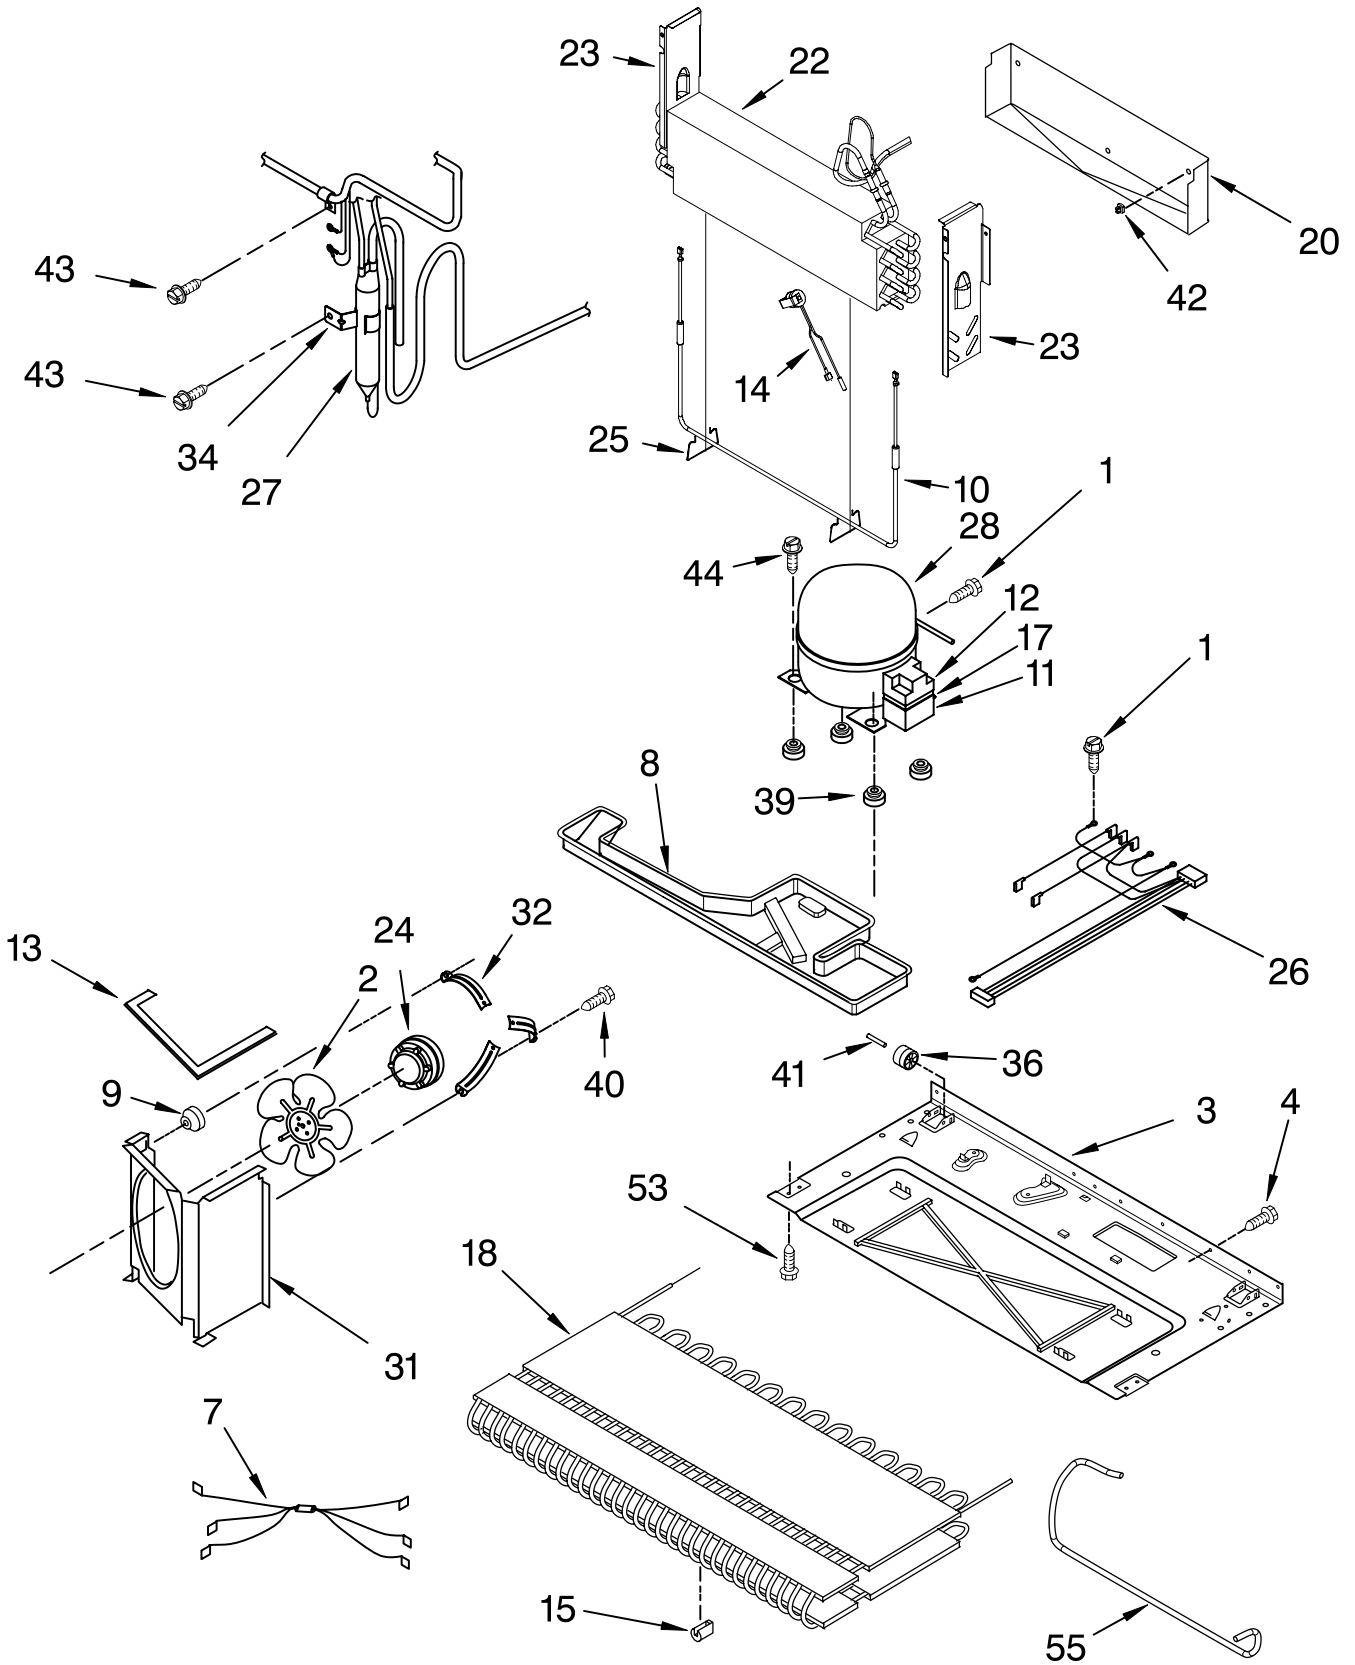

UNIT PARTS

For Models: GB9SHKXM00, GB9SHKRMS00
(White) (Stainless Steel)

FOR ORDERING INFORMATION REFER TO PARTS PRICE LIST

UNIT PARTS

For Models: GB9SHKXM00, GB9SHKRMS00

(White)   (Stainless Steel)

Illus. No.	Part No.	DESCRIPTION
1	4343865	Screw
2	8170909	Blade, Fan
3	8171252	Base
4	4344167	Screw
7	8171200	Harness, Evap. Heater
8	8170911	Drain Pan
9	8171209	Grommet (3)
10	8171009	Evaporator Heater
11	8170724	Strap
12	8171210	Overload (Includes Relay)
13	8170914	Gasket
14	8170904	Bi-Metal
15	8170912	Grommet (7)
17	8170462	Capacitor
18	8171255	Condenser
20	8171005	Tray, Drip
22	8171161	Evaporator Dam
23	8170891	Right Side
	8170890	Left Side
24	8170704	Motor, Fan

Illus. No.	Part No.	DESCRIPTION
25	4343918	Clip, Heater
26	8171241	Harness, Unit
27	4344268	Drier
28	8171208	Compressor (Includes Items 11, 12, 15, 17 & 27)
31	8170906	Shroud
32	8171239	Bracket, Fan Motor
34	8170901	Clip, Drier
36	8170916	Roller
39	4343845	Grommet (4)
40	4344562	Screw
41	8170917	Axle, Roller
42	4344219	Clip, Evaporator
43	8170902	Screw
44	8171253	Screw
53	4344292	Screw
55	8171254	Tube, Drain

Illus. No.	Part No.	DESCRIPTION
Following Parts Not Illustrated and Optional Parts Not Included		
	978025	Valve, Access (1/4")
	978026	Valve, Access (5/16")
	978027	Valve, Access (3/8")
	978028	Valve, Access (1/2")
	978029	Valve, Access (5/8")
	978030	Valve, Access (3/4")
	876764	Valve, Access (3/16")
REFRIGERANT CHARGE		
5.00 Ozs. (R-134A)		

FOR ORDERING INFORMATION REFER TO PARTS PRICE LIST