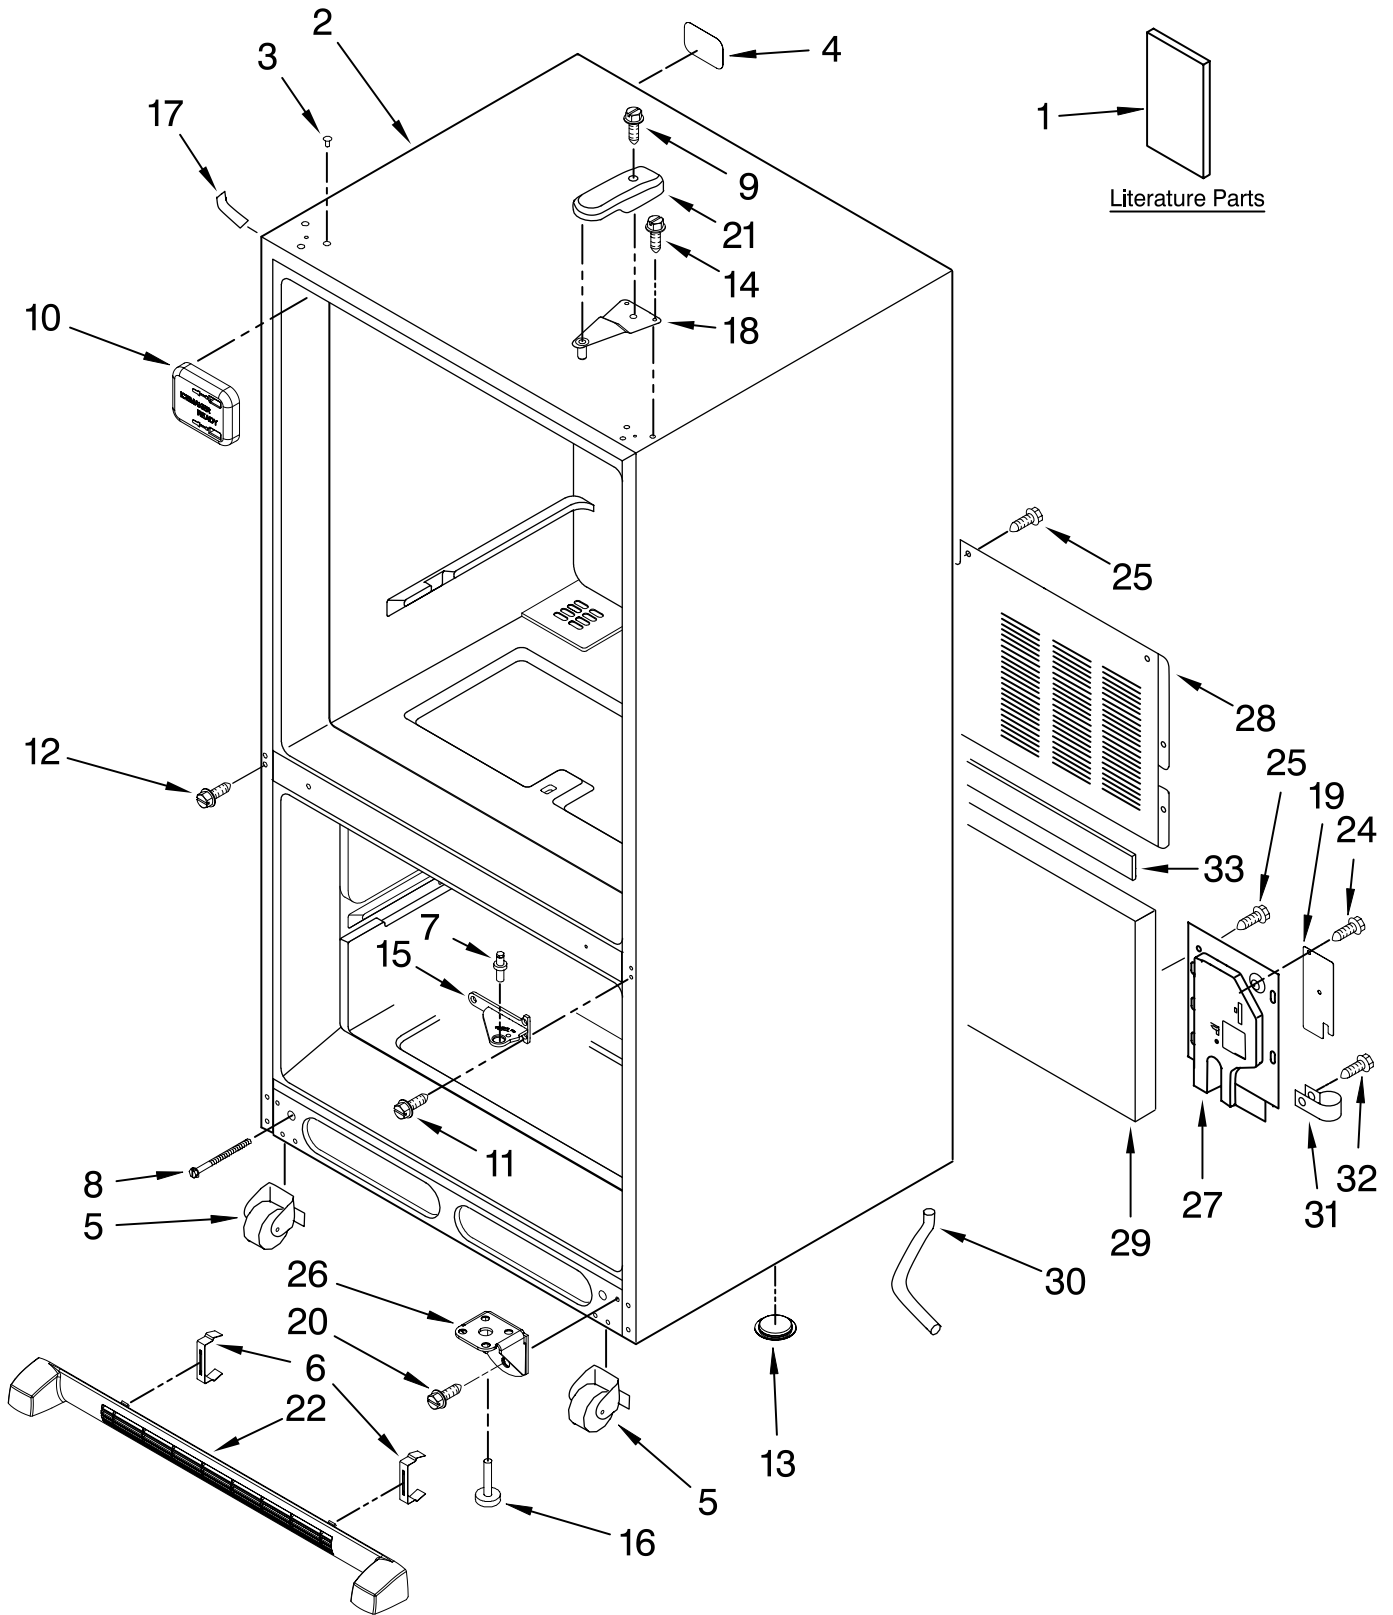

# CABINET PARTS

REFRIGERATOR

For Model: GB9SHDXPQ12, GB9SHDXPB12, GB9SHDXPS12  
(White) (Black) (Stainless Steel)

FOR ORDERING INFORMATION REFER TO PARTS PRICE LIST

# CABINET PARTS

For Model: GB9SHDXPQ12, GB9SHDXPB12, GB9SHDXPS12  
(White) (Black) (Stainless Steel)

Illus. No.	Part No.	DESCRIPTION
1		Literature Parts
	W10137645	Owners Manual
	67005395	Energy Tag
	W10165418	Tech Sheet
2		Cabinet (Not a Servicable Part)
3		Plug, Button (3)
	67001130	White
	67001131	Black
4	67005064	Label, Fill Tube
5	67006118	Roller Assembly
6	12627302	Clip, Grille
7	67006642	Pin, Center Hinge
8	67006611	Bolt, Adjusting (Rear)
9	67006521	Screw
10	67001098	Cover, Fill Tube
11	67006380	Screw
12	67006473	Screw (8)
13	A3076901	Plug, Button
14	67006303	Screw (3)
15		Hinge, Center
	67006960	White
	67007043	Black
16	67003868	Foot Brake (2)
17		Cover, Corner
	67003484	White
	67003485	Black
18	12566604ED	Hinge, Top
19	12479901	Plate, Cover
20	67006564	Screw (8)
21		Cover, Hinge
	67001014	White
	67001012	Black
22		Grille Assembly (Includes Clips)
	67006905	White
	67006886	Black
24	67006662	Screw
25	67006425	Screw (9)
26	67007174	Bracket, Foot
27	67001173	Cover, Water Valve
28	12575101ED	Cover, Unit
29	67003796	Insulation, Sound
30	W10164397	Tube, Drain
31	67001067	Clip, Drain Tube
32	67006737	Screw
33	B5759649	Gasket