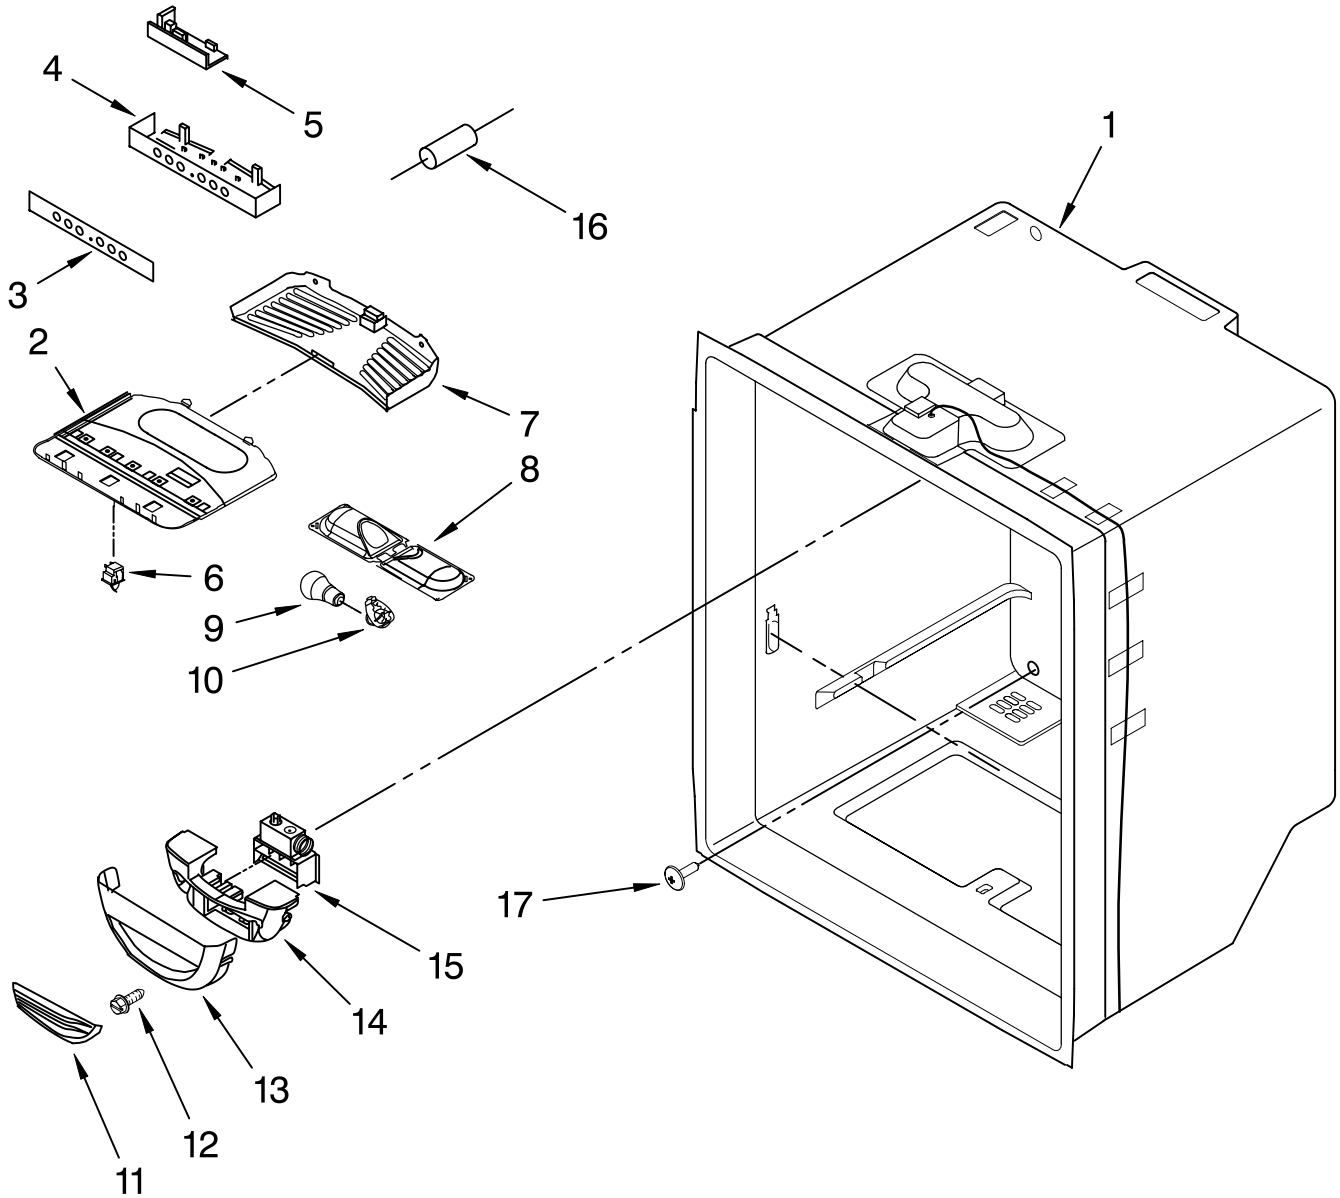

REFRIGERATOR LINER PARTS

For Model: GB9SHDXPQ12, GB9SHDXPB12, GB9SHDXPS12
(White) (Black) (Stainless Steel)

FOR ORDERING INFORMATION REFER TO PARTS PRICE LIST

REFRIGERATOR LINER PARTS

For Model: GB9SHDXPQ12, GB9SHDXPB12, GB9SHDXPS12
(White) (Black) (Stainless Steel)

Illus. No.	Part No.	DESCRIPTION
1		Liner (Not A Serviceable Part)
2	Y67003896	Bracket, Control and Lights
3	67005190	Overlay
4	W10185244	Housing, Electronic Control
5	W10165748	Board, Control
6	C3680310	Switch, Light
7	67003897	Cover, Light
8	67003901	Housing, Light
9	A0282812	Bulb, Light (2)
10	Y12570701	Socket, Light (2)
11	67003900	Insert, Damper Cover
12	67006602	Screw (2)
13	67003899	Cover, Damper
14	67006604	Insulation
15	W10127429	Control, Damper
16	12002355	Thermistor
17	M0310343	Plug Button

Following Parts Not Illustrated

67004033 Harness, Controls
(Refrigerator)
(Includes # 16)