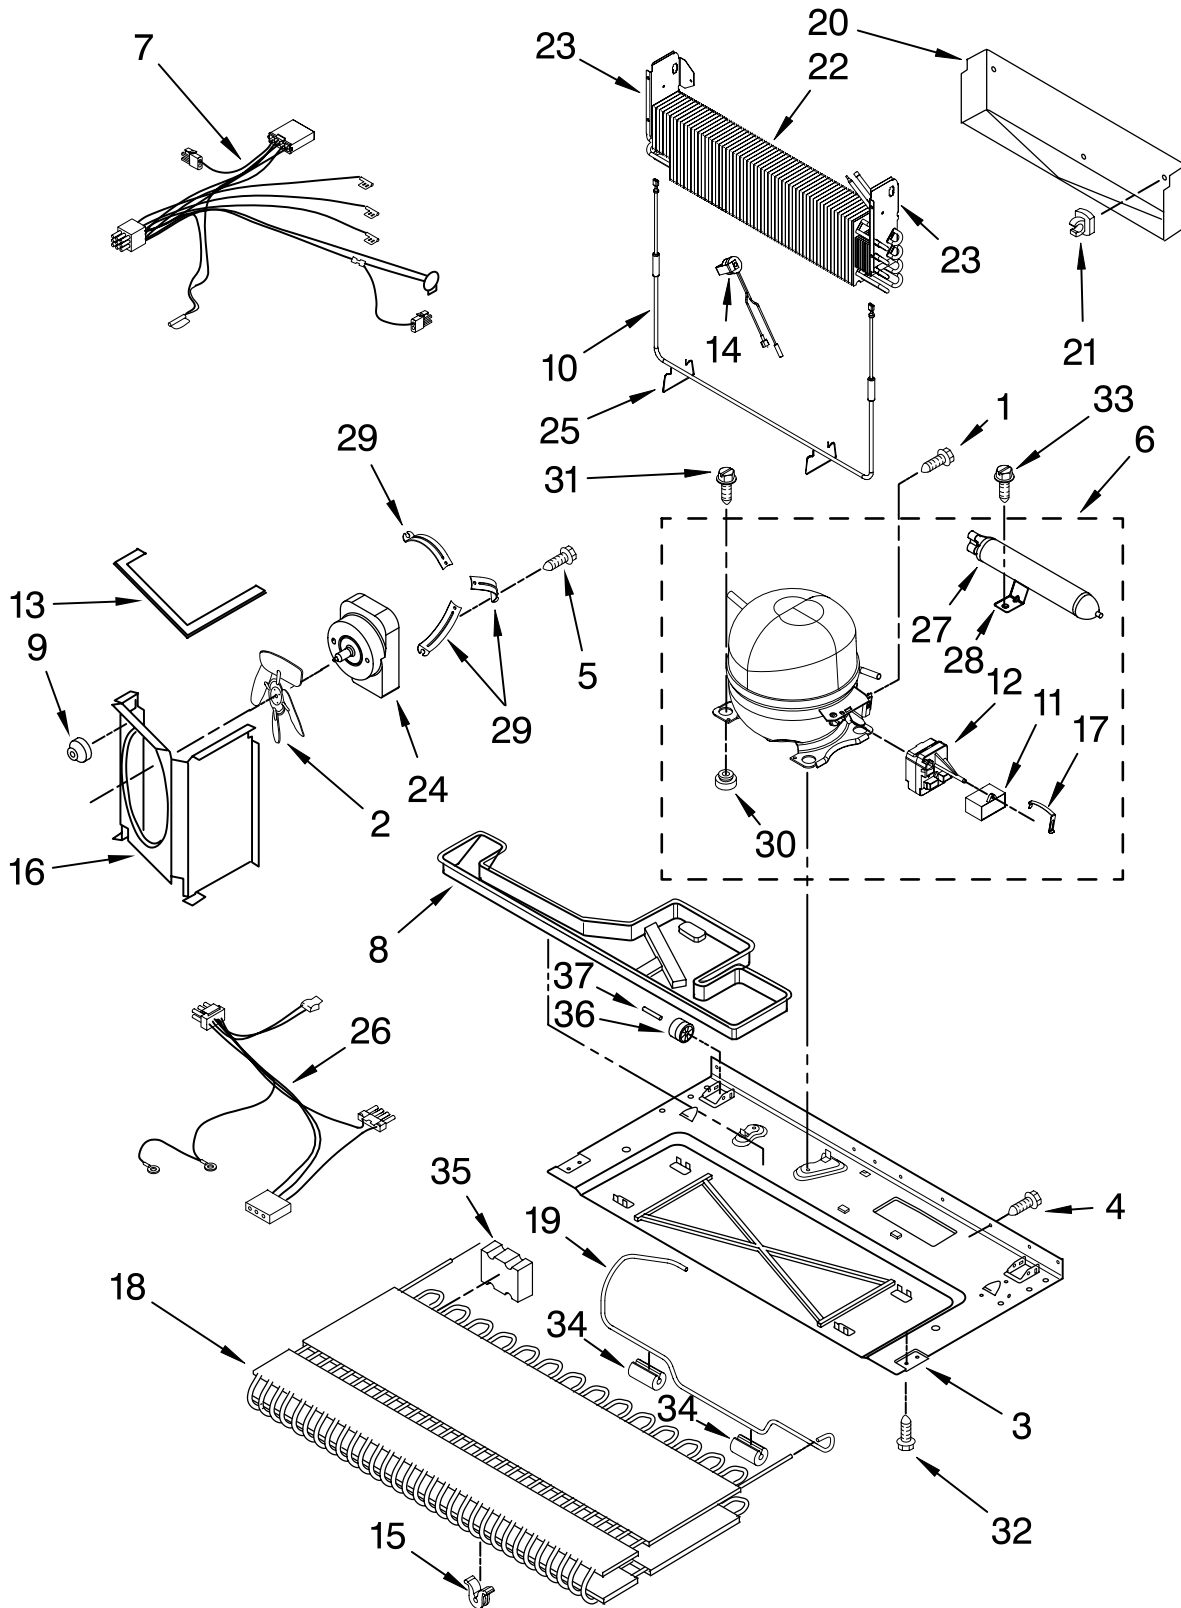

UNIT PARTS

For Model: GB9SHDXPQ12, GB9SHDXPB12, GB9SHDXPS12
(White) (Black) (Stainless Steel)

FOR ORDERING INFORMATION REFER TO PARTS PRICE LIST

UNIT PARTS

For Model: GB9SHDXPQ12, GB9SHDXPB12, GB9SHDXPS12
(White) (Black) (Stainless Steel)

Illus. No.	Part No.	DESCRIPTION
1	67006433	Screw (3)
2	W10162928	Blade, Fan
3	67006914	Basepan
4	67006425	Screw (2)
5	67004954	Screw (3)
6	W10130129	Compressor
7	W10119856	Harness, Evap. Heater
8	67004713	Drain Pan
9	61004743	Grommet (3)
10	67002135	Evaporator Heater
11	67005562	Capacitor
12	W10174592	Overload/Relay (Capacitor Incl.)
13	61003210	Gasket
14	W10165425	Thermostat
15	W10137529	Grommet (4)
16	W10158508	Shroud, Condenser
17	W10131991	Clip, Capacitor
18	67006133	Condenser

Illus. No.	Part No.	DESCRIPTION
19	W10174591	Tube, Discharge
20	67001133	Tray, Drip
21	10623002	Clip, Evaporator
22	12002051	Evaporator
23		Dam
	67001084	Right Side
	67001083	Left Side
24	67004432	Motor, Fan
25	10428101	Clip, Heater
26	13060201	Harness, Unit Includes Cord
27	B2150504	Drier (Service)
28	10547003	Clip, Drier
29	67004953	Bracket, Fan
30	W10169124	Grommet (3)
31	67006432	Screw (2)
32	67006573	Screw (4)
33	67006737	Screw
34	67005680	Grommet (2)
35	67005491	Block, Condenser
36	67005149	Roller (2)
37	67006434	Axle, Roller (2)

Illus. No.	Part No.	DESCRIPTION
Following Parts Not Illustrated and Optional Parts Not Included		
	978025	Valve, Access (1/4")
	978026	Valve, Access (5/16")
	978027	Valve, Access (3/8")
	978028	Valve, Access (1/2")
	978029	Valve, Access (5/8")
	978030	Valve, Access (3/4")
	876764	Valve, Access (3/16")
REFRIGERANT CHARGE		
		5.00 Ozs. (R-134A)

FOR ORDERING INFORMATION REFER TO PARTS PRICE LIST