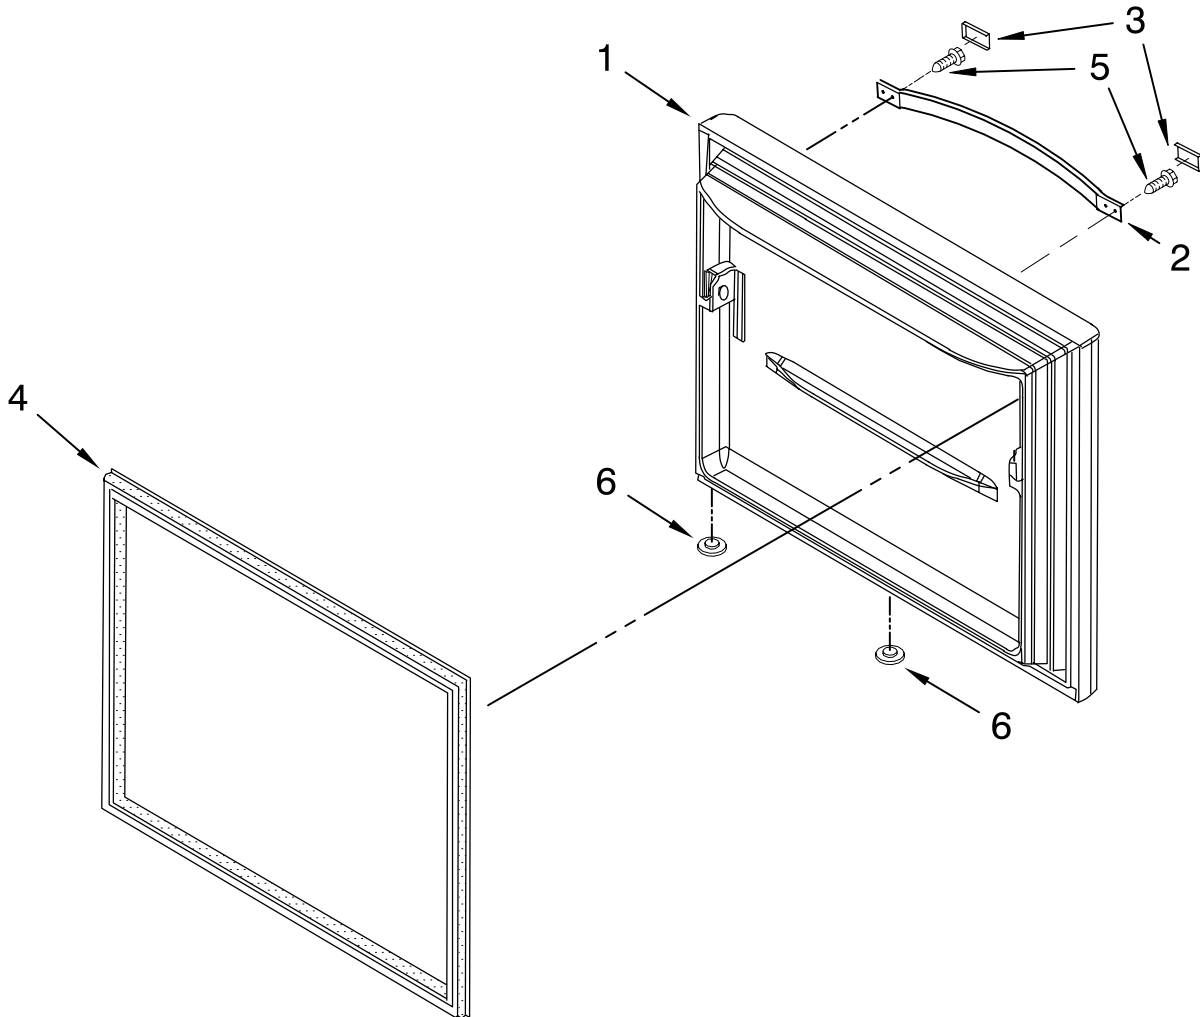

REFRIGERATOR DOOR PARTS

For Model: GB9SHDXPQ12, GB9SHDXPB12, GB9SHDXPS12
(White) (Black) (Stainless Steel)

Illus. No.	Part No.	DESCRIPTION
1		Refrigerator Door (w/ Insulation)
	67001138	White
	67001136	Black
	W10174588	Stainless Steel
2		Plug, Vent
	10712401	White
	67004838	Black
3	67003819	Door, Compartment
4	67001279	Tray, Dairy
5	67003777	Bucket (2) (Medium)
6	67002684	Nameplate
7		Plug, Button (2)
	67001131	Black
	67001130	White
8		Gasket, Door Magnetic
	W10130148	White
	12683815B	Black
9		Handle, Door
	67002677	White
	67002679	Black
10	67006682	Screw
11		Closure, Door
	67003638	White
	67003639	Black
12	67004124	Bucket (1) (Short)
13		Bushing
	67004977	White
	67004978	Black
14	67002505	Retainer, Door
15	67006287	Screw
16	12574902	Bin, Egg
17		Stop, Door
	67003779	White
	67003780	Black
18		Trim, Handle
	67002682	White
	67002680	Black
19	67005626	Caddy, Can
20	67003778	Bucket (2) (Small)

FOR ORDERING INFORMATION REFER TO PARTS PRICE LIST

FREEZER DOOR PARTS

For Model: GB9SHDXPQ12, GB9SHDXPB12, GB9SHDXPS12
(White) (Black) (Stainless Steel)

FOR ORDERING INFORMATION REFER TO PARTS PRICE LIST