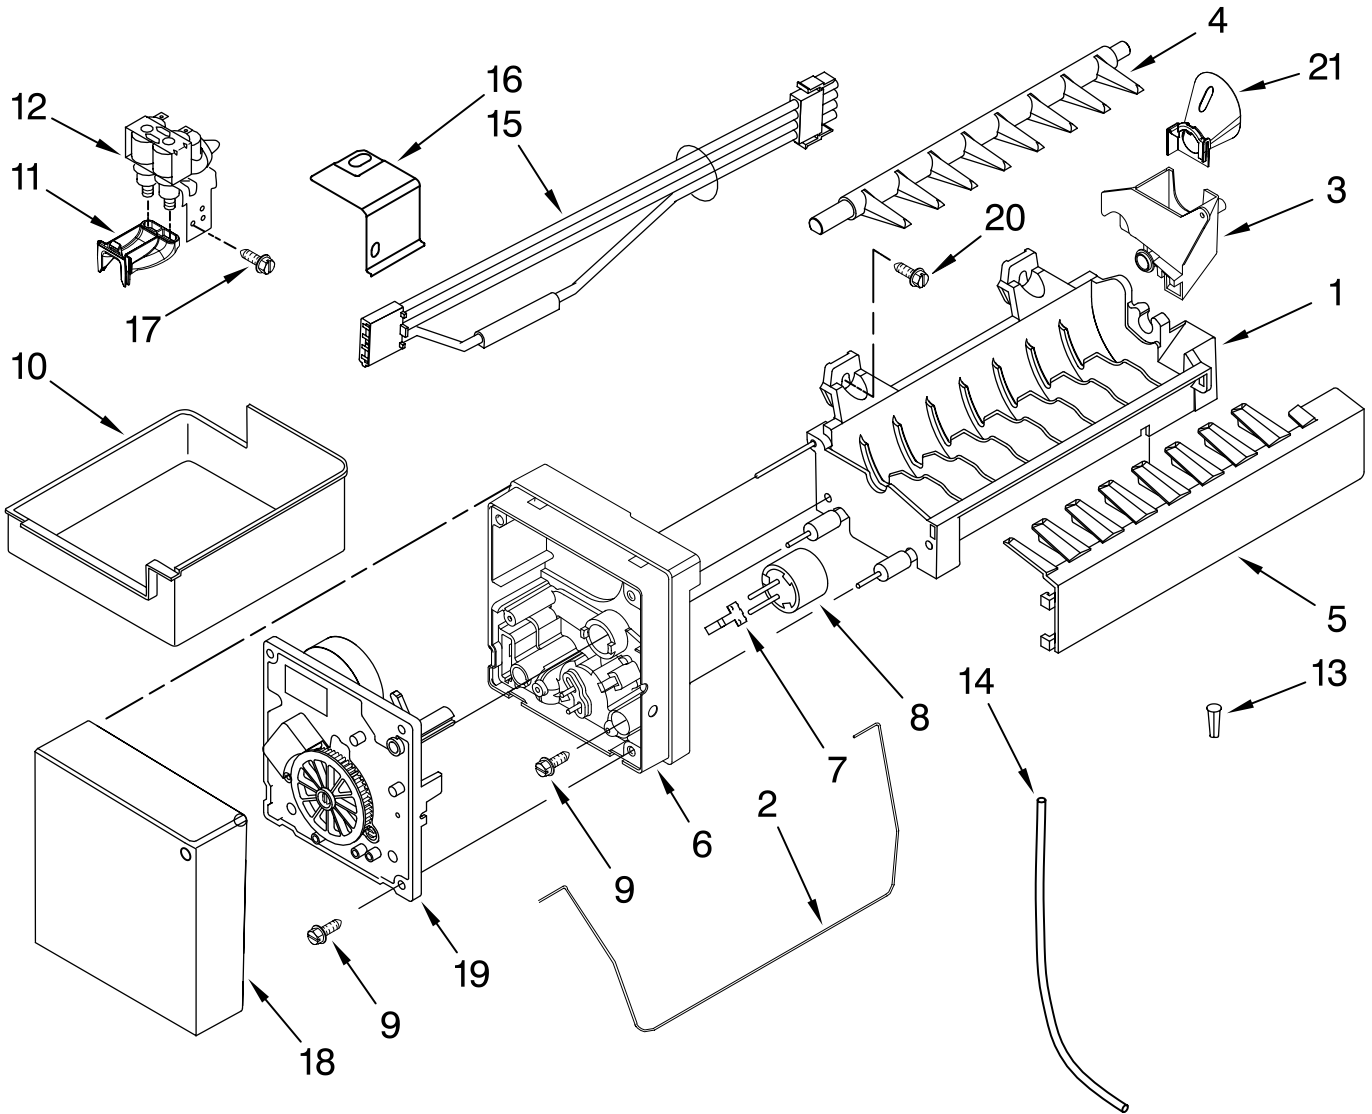

ICEMAKER PARTS

For Model: GB9SHDXPQ12, GB9SHDXPB12, GB9SHDXPS12
(White) (Black) (Stainless Steel)

FOR ORDERING INFORMATION REFER TO PARTS PRICE LIST

ICEMAKER PARTS

For Model: GB9SHDXPQ12, GB9SHDXPB12, GB9SHDXPS12
(White) (Black) (Stainless Steel)

Illus. No.	Part No.	DESCRIPTION
1		Mold & Heater Assembly (Not Available Order D7824706Q)
2	67004028	Arm, Shutoff
3	628356	Cup, Fill
4	627843	Ejector
5	2182124	Ice Stripper
6	2195914	Support & Motor Assembly
7	2315522	Retainer, Thermostat
8		Thermostat (Not Available Order D7824706Q)
9	681249	Screw (2)
10	67001255	Pan, Ice
11	67004101	Bracket, Tube Support
12	67006531	Valve, Water Inlet
13	A3223101	Insert, Tube
14	B5705307	Tubing, Plastic
15	W10146389	Harness, Icemaker
16	625910	Bracket
17	67006662	Screw
18	67004710	Cover
19		Module Assembly (Not Available Order D7824706Q)
20	67006287	Screw
21	67005603	Funnel, Fill Tube
100	W10122519	Complete Icemaker

Following Parts Not Illustrated

18001005 Icemaker Install Kit