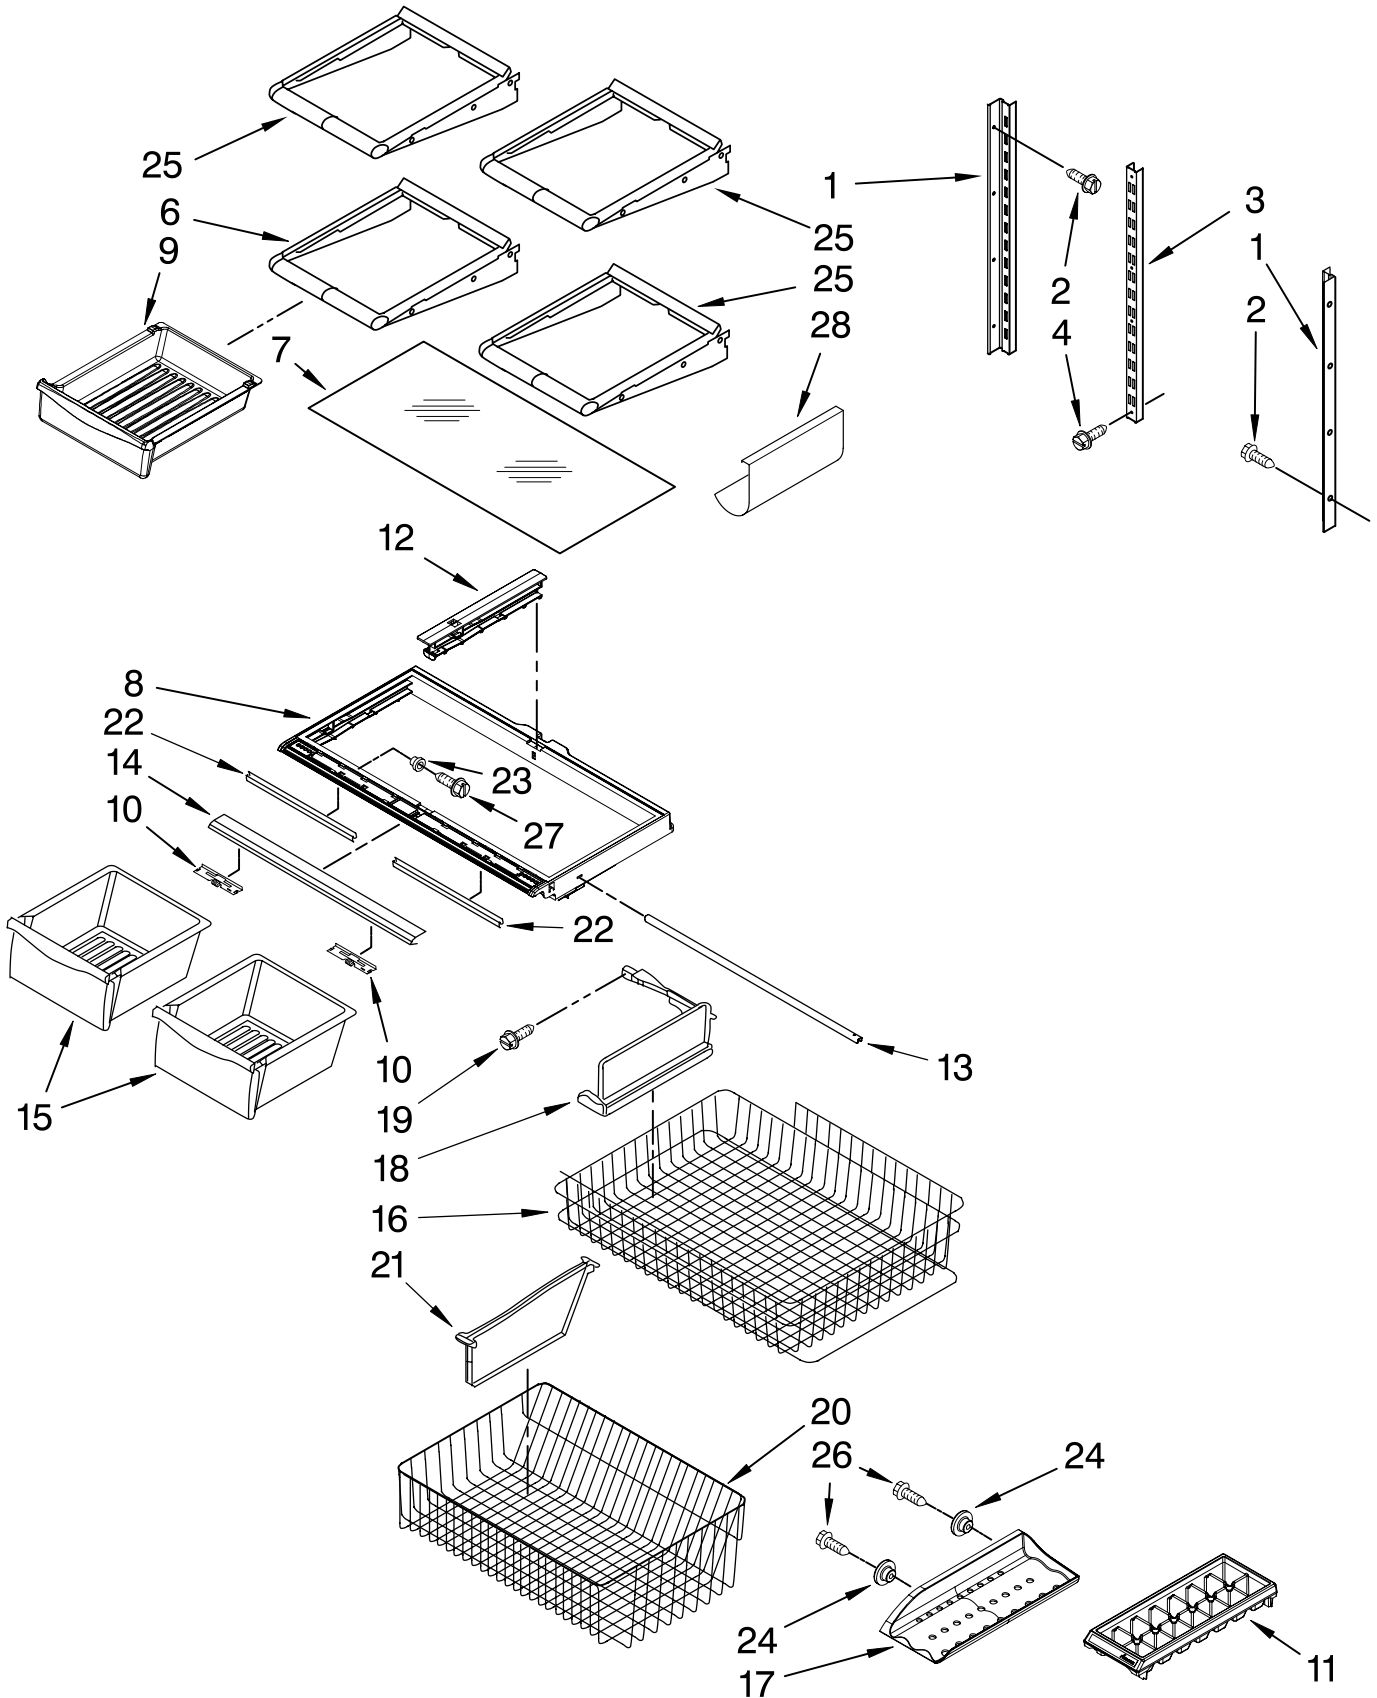

SHELF PARTS

For Model: GB9SHDXPQ12, GB9SHDXPB12, GB9SHDXPS12
(White) (Black) (Stainless Steel)

FOR ORDERING INFORMATION REFER TO PARTS PRICE LIST

SHELF PARTS

For Model: GB9SHDXPQ12, GB9SHDXPB12, GB9SHDXPS12
(White) (Black) (Stainless Steel)

Illus. No.	Part No.	DESCRIPTION
1	67002690	Ladder, Side
2	67006400	Screw (6)
3	67002689	Ladder, Center
4	67006360	Screw (2)
6	67002687	Shelf, Meatkeeper
7	12204810	Glass, Crisper
8	67004380	Frame, Crisper
9	67002687	Pan, Meatkeeper
10	12227101	Knob, Control
11	D7725402	Tray, Ice Cube
12	67001057	Rail, Center Crisper
13	8170554	Brace, (2) Crisper Frame
14	10688093	Trim, Crisper
15	67001928	Pan, Crisper (2)
16	67004985	Basket, Freezer (Upper)
17	12646501	Rack, Ice
18	67004127	Divider, Upper Basket
19	67006608	Screw
20	67006023	Basket, Freezer (Lower)
21	67006644	Divider, Lower Basket
22	12226401	Seal, Crisper (2)
23	10481001	Roller (4)
24	10972101	Spacer, Rack
25	67002686	Shelf, Glide (3)
26	67006908	Screw (2)
27	67006692	Screw (4)
28	12052502	Rack, Wine

FOR ORDERING INFORMATION REFER TO PARTS PRICE LIST