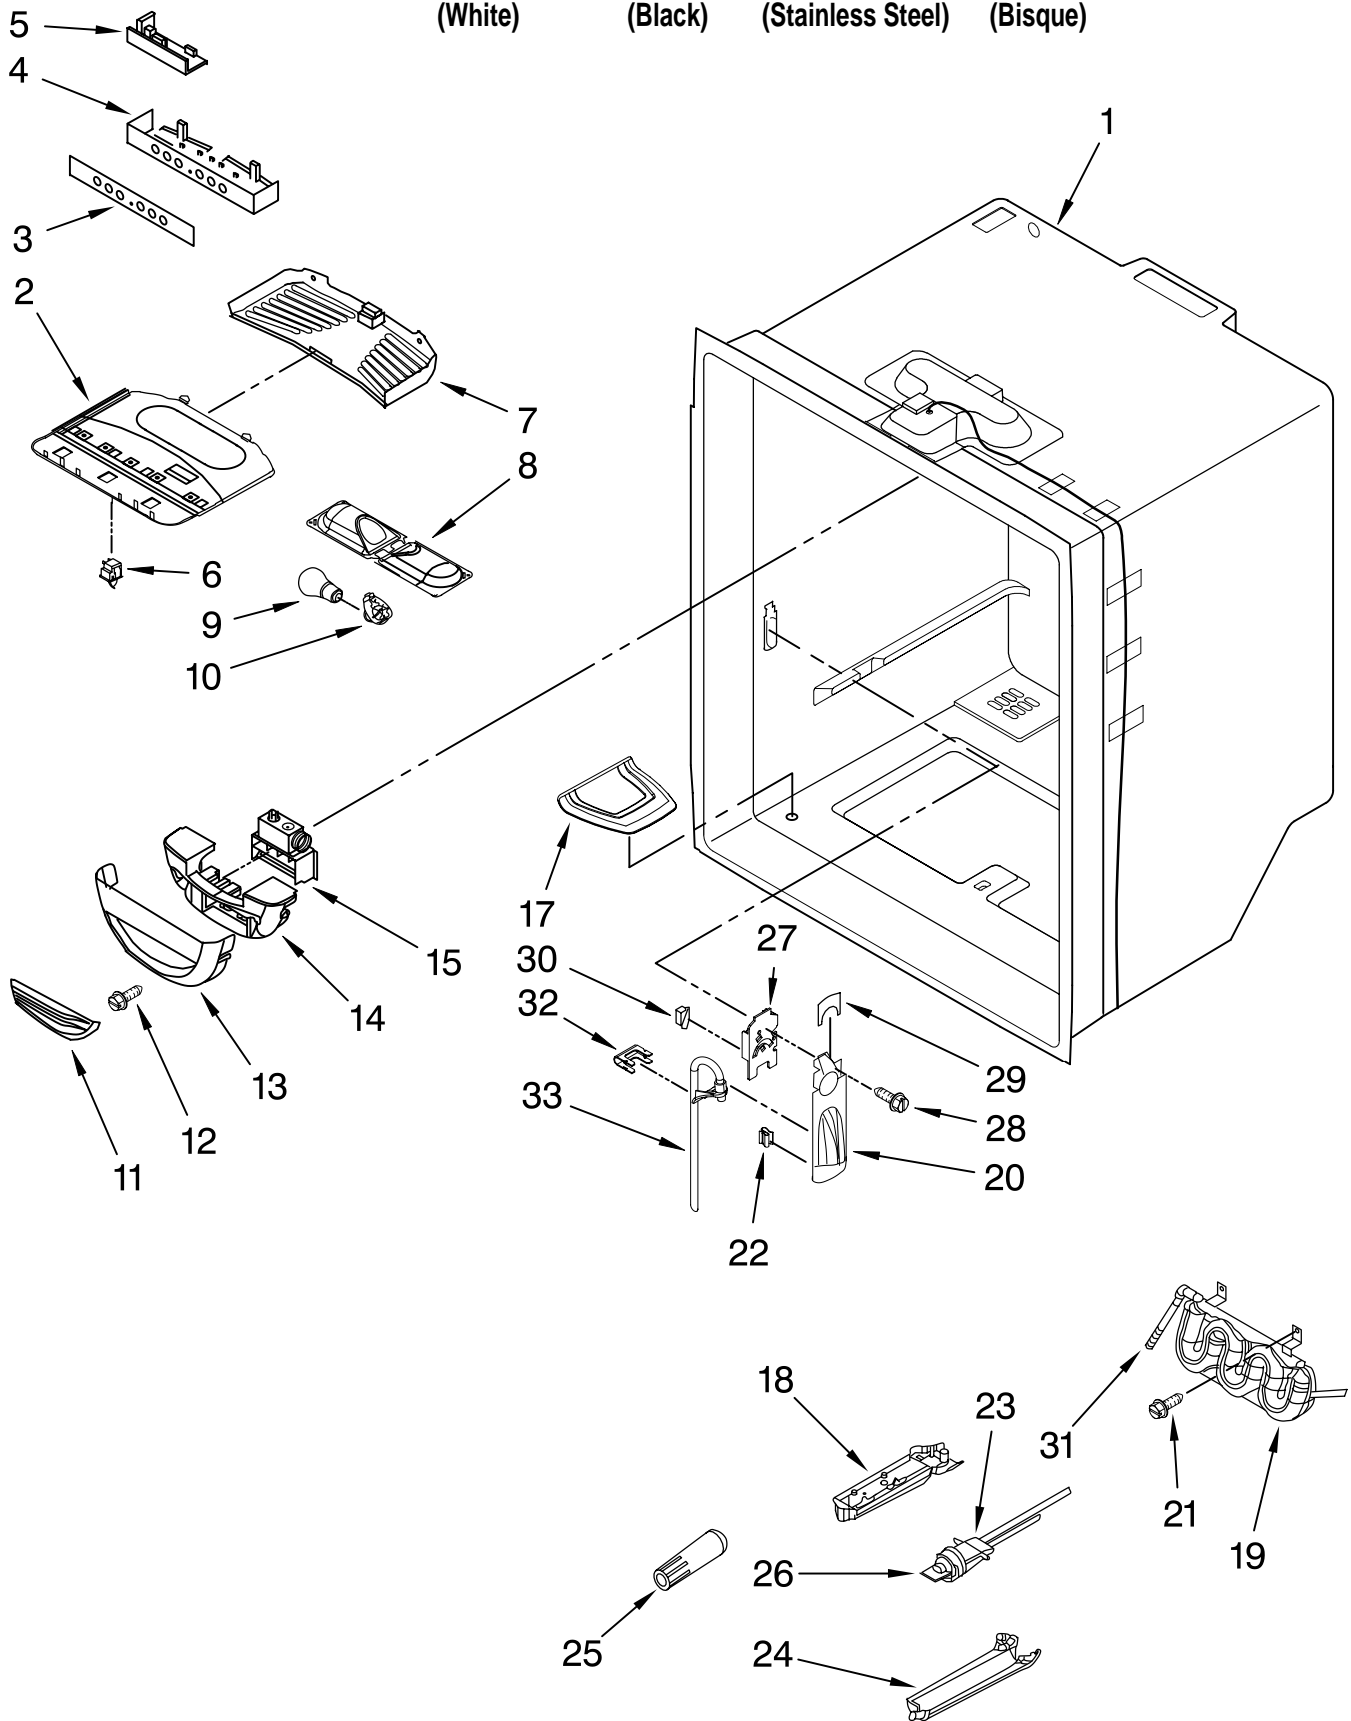

REFRIGERATOR LINER PARTS

For Models: GB2SHTXTQ00, GB2SHTXTB00, GB2SHTXTS00, GB2SHTXTT00
(White) (Black) (Stainless Steel) (Bisque)

FOR ORDERING INFORMATION REFER TO PARTS PRICE LIST

REFRIGERATOR LINER PARTS

For Models: GB2SHTXTQ00, GB2SHTXTB00, GB2SHTXTS00, GB2SHTXTT00
(White) (Black) (Stainless Steel) (Bisque)

Illus. No.	Part No.	DESCRIPTION
1		Liner (Not A Serviceable Part)
2	Y67003896	Bracket, Control and Lights
3	67005190	Overlay
4	67003898	Housing, Electronic Control
5	12002756	Electronic Control
6	C3680310	Switch, Light
7	67003897	Cover, Light
8	67003901	Housing, Light
9	A0282812	Bulb, Light (2)
10	8170839	Socket, Light (2)
11	67003900	Insert, Damper Cover
12	67006602	Screw
13	67003899	Cover, Damper
14	67003904	Insulation
15	67003903	Control, Damper
17	67005130	Tray, Sump
18	67001668	Plate
19	67004609	Tank, Water
20	67002979	Dispenser
21	67006400	Screw
22	B8390302	Clip
23	67006524	Housing, Filter Head
24	12568001	Cover, Filter
25	67006470	Filter, Water
26	12664501	Head, Filter Bypass
27	67002742	Plate, Switch
28	67006287	Screw
29	67005674	Cover
30	12575501	Switch, Limit
31	61006182	Union
32	67002816	Clip, Water
33	67002743	Guide, Water

Following Parts Not Illustrated

- 67005162 Harness, Damper Control
- 67004033 Harness, Controls (Refrigerator)