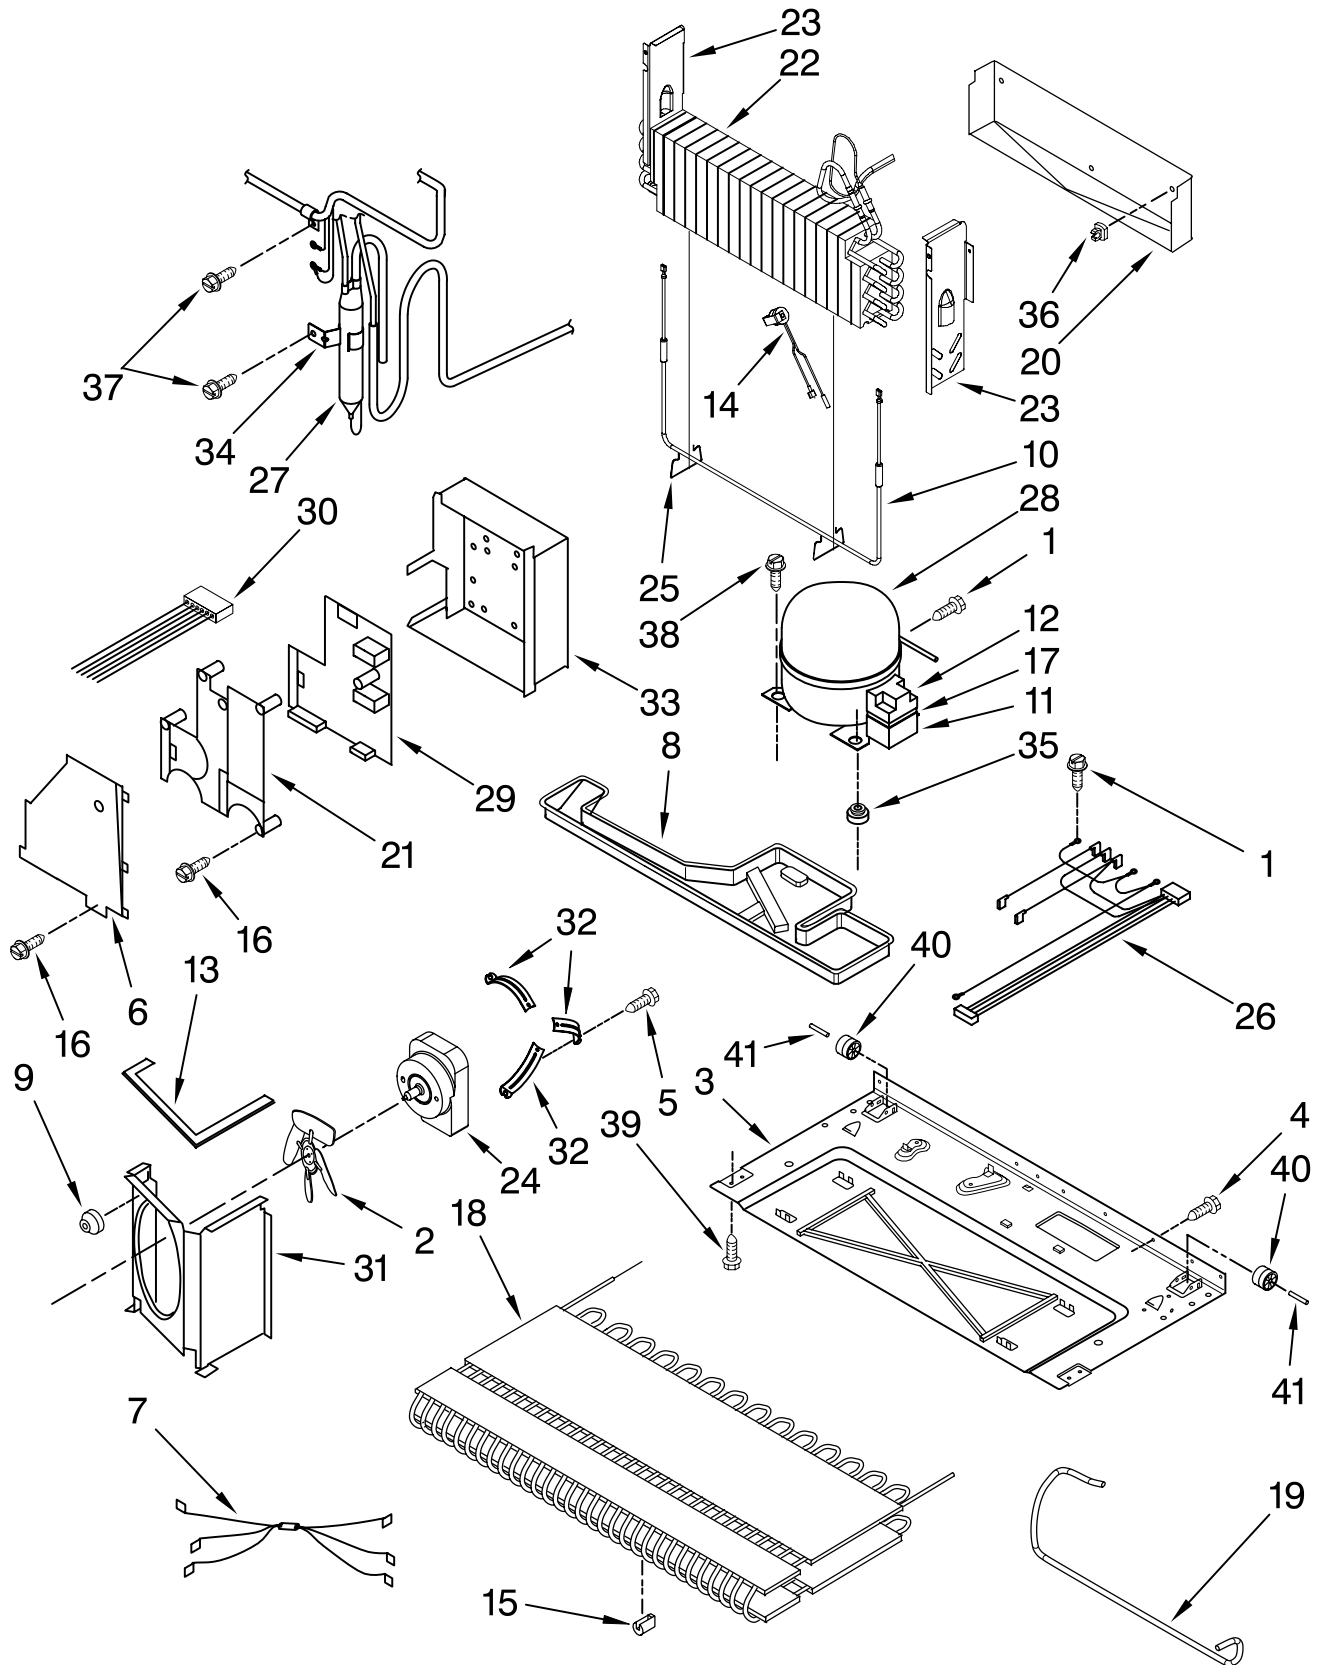

UNIT PARTS

For Models: GB2SHTXTQ00, GB2SHTXTB00, GB2SHTXTS00, GB2SHTXTT00
(White) (Black) (Stainless Steel) (Bisque)

FOR ORDERING INFORMATION REFER TO PARTS PRICE LIST

UNIT PARTS

For Models: GB2SHTXTQ00, GB2SHTXTB00, GB2SHTXTS00, GB2SHTXTT00

(White)   (Black)   (Stainless Steel)   (Bisque)

Illus. No.	Part No.	DESCRIPTION
1	67006433	Screw
2	67004952	Blade, Fan
3	67005744	Base
4	67006433	Screw
5	67004954	Screw
6	67005421	Cover, Box
7	12870501	Harness, Evap. Heater
8	67007175	Drain Pan
9	61004743	Grommet (3)
10	67001085	Evaporator Heater
11		Capacitor (See Item #12)
12	67005560	Overload/Relay (Capacitor Incl.)
13	61003210	Gasket
14	67003426	Bi-Metal
15	67005680	Grommet (8)
16	67006550	Screw
17	67007052	Clip, Capacitor
18	67006132	Condenser
19	67004262	Tube, Discharge
20	67001080	Tray, Drip
21	67005719	Spacer, HV Box
22	12001919	Evaporator

Illus. No.	Part No.	DESCRIPTION
23		Dam
	67001084	Right Side
	67001083	Left Side
24	67004432	Motor, Fan
25	10428101	Clip, Heater
26	67004955	Harness, Unit
27	2317845	Drier (Service)
28	12002634	Compressor (Includes Items 11, 12, 17, 27 & 35)
29	12782027	Control Board
30	12972902	Harness, HV Board
31	12575305	Shroud
32	67004953	Bracket, Fan Motor
33	67005718	Box, Control
34	10547003	Clip, Drier
35	67003493	Grommet (4)
36	10623002	Clip, Evaporator
37	67006737	Screw
38	67006432	Screw
39	67006573	Screw
40	67005149	Roller
41	67006434	Axle

Illus. No.	Part No.	DESCRIPTION

Following Parts Not Illustrated
and Optional Parts Not Included

978025	Valve, Access (1/4")
978026	Valve, Access (5/16")
978027	Valve, Access (3/8")
978028	Valve, Access (1/2")
978029	Valve, Access (5/8")
978030	Valve, Access (3/4")
876764	Valve, Access (3/16")

REFRIGERANT CHARGE

5.00 Ozs.
(R-134A)