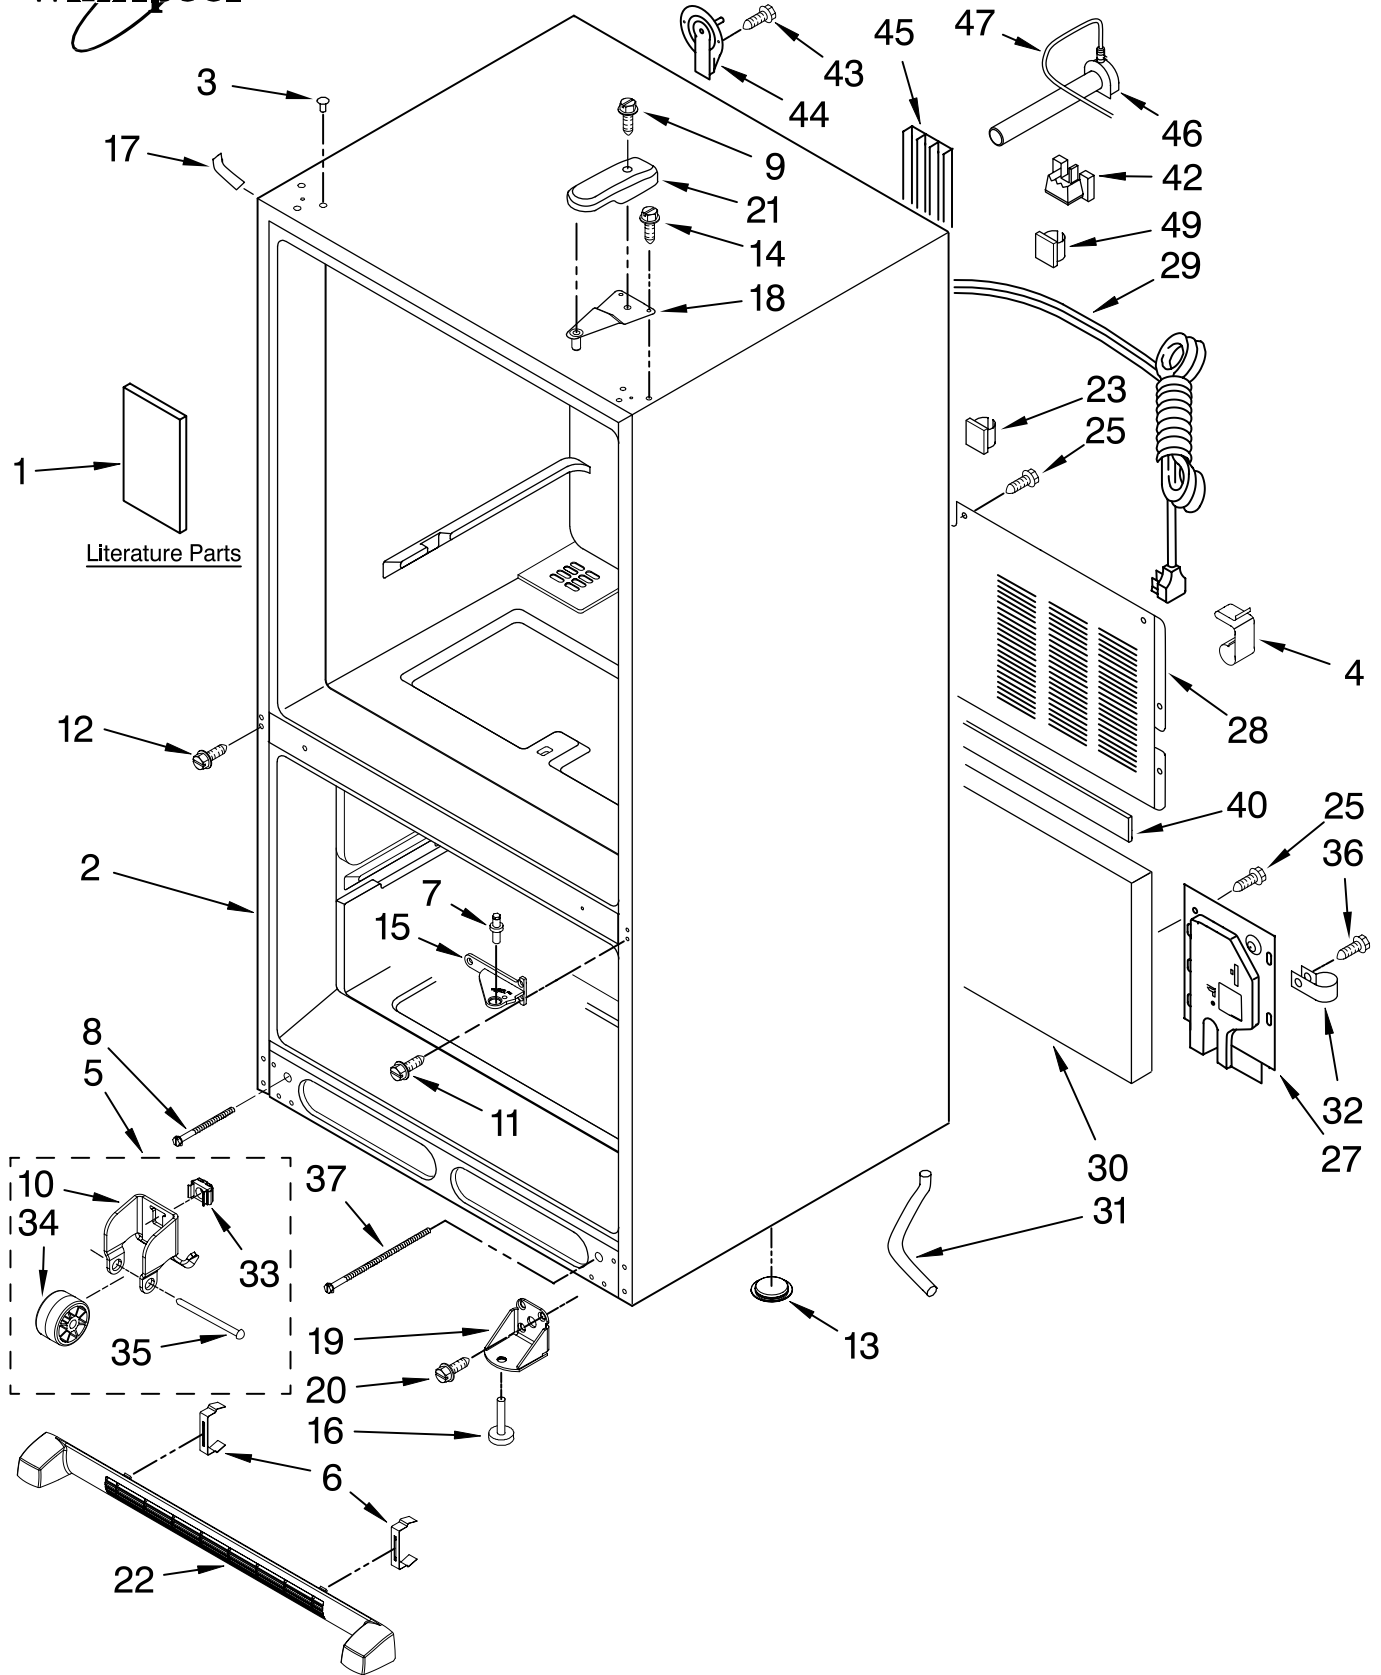

CABINET PARTS

REFRIGERATOR

For Models: GB2SHTXTQ00, GB2SHTXTB00, GB2SHTXTS00, GB2SHTXTT00
(White) (Black) (Stainless Steel) (Bisque)

FOR ORDERING INFORMATION REFER TO PARTS PRICE LIST

CABINET PARTS

For Models: GB2SHTXTQ00, GB2SHTXTB00, GB2SHTXTS00, GB2SHTXTT00
 (White) (Black) (Stainless Steel) (Bisque)

Illus. No.	Part No.	DESCRIPTION	Illus. No.	Part No.	DESCRIPTION	Illus. No.	Part No.	DESCRIPTION
1		Literature Parts	14	67006303	Screw	25	67006425	Screw
	12828178	Owners Manual	15		Hinge, Center	27	67004611	Cover, Water Valve
	12863067	Energy Tag		67006960	White	28	12575101ED	Cover, Unit
	67004282	Tech Sheet		67007043	Black	29	67007121	Power Cord
2		Cabinet (Not a Servicable Part)	16	67003868	Foot Brake	30	67003796	Insulation, Sound
3		Plug, Button (3)	17		Cover, Corner	31	67001066	Tube, Drain
	67001130	White		67003484	White	32	67001067	Clip, Drain Tube
	67001131	Black		67003485	Black	33	M0286708	Nut, Speed
	M0310738	Bisque	18	12566604ED	Hinge, Top	34	67005127	Roller
4	67002816	Clip, Water Line	19	67007174	Bracket, Foot	35	M1205302	Pin
5	67002227	Roller Assembly	20	67006473	Screw	36	67006737	Screw
6	12627302	Clip, Grille	21		Cover, Hinge	37	67006697	Bolt, Adjusting (Rear)
7	67006642	Pin, Center Hinge		67001014	White	40	B5759649	Gasket
8	67006611	Bolt, Adjusting (Rear)		67001012	Black	42	67004092	Block, Filter
9	67006521	Screw	22		Grille Assembly (Includes Clips)	43	67006287	Screw
10	12456801	Bracket, Roller		67007004	White	44	67003331	Cover, Water Line
11	67006380	Screw		67006954	Black	45	67004102	Track, Water
12	67006473	Screw		67006791	Bisque	46	67004099	Fill Tube Assembly
13	A3076901	Plug, Button	23	M0104102	Clip, Cord	47	B5705307	Tube, Plastic
						49	M0108105	Clip, Water Tube