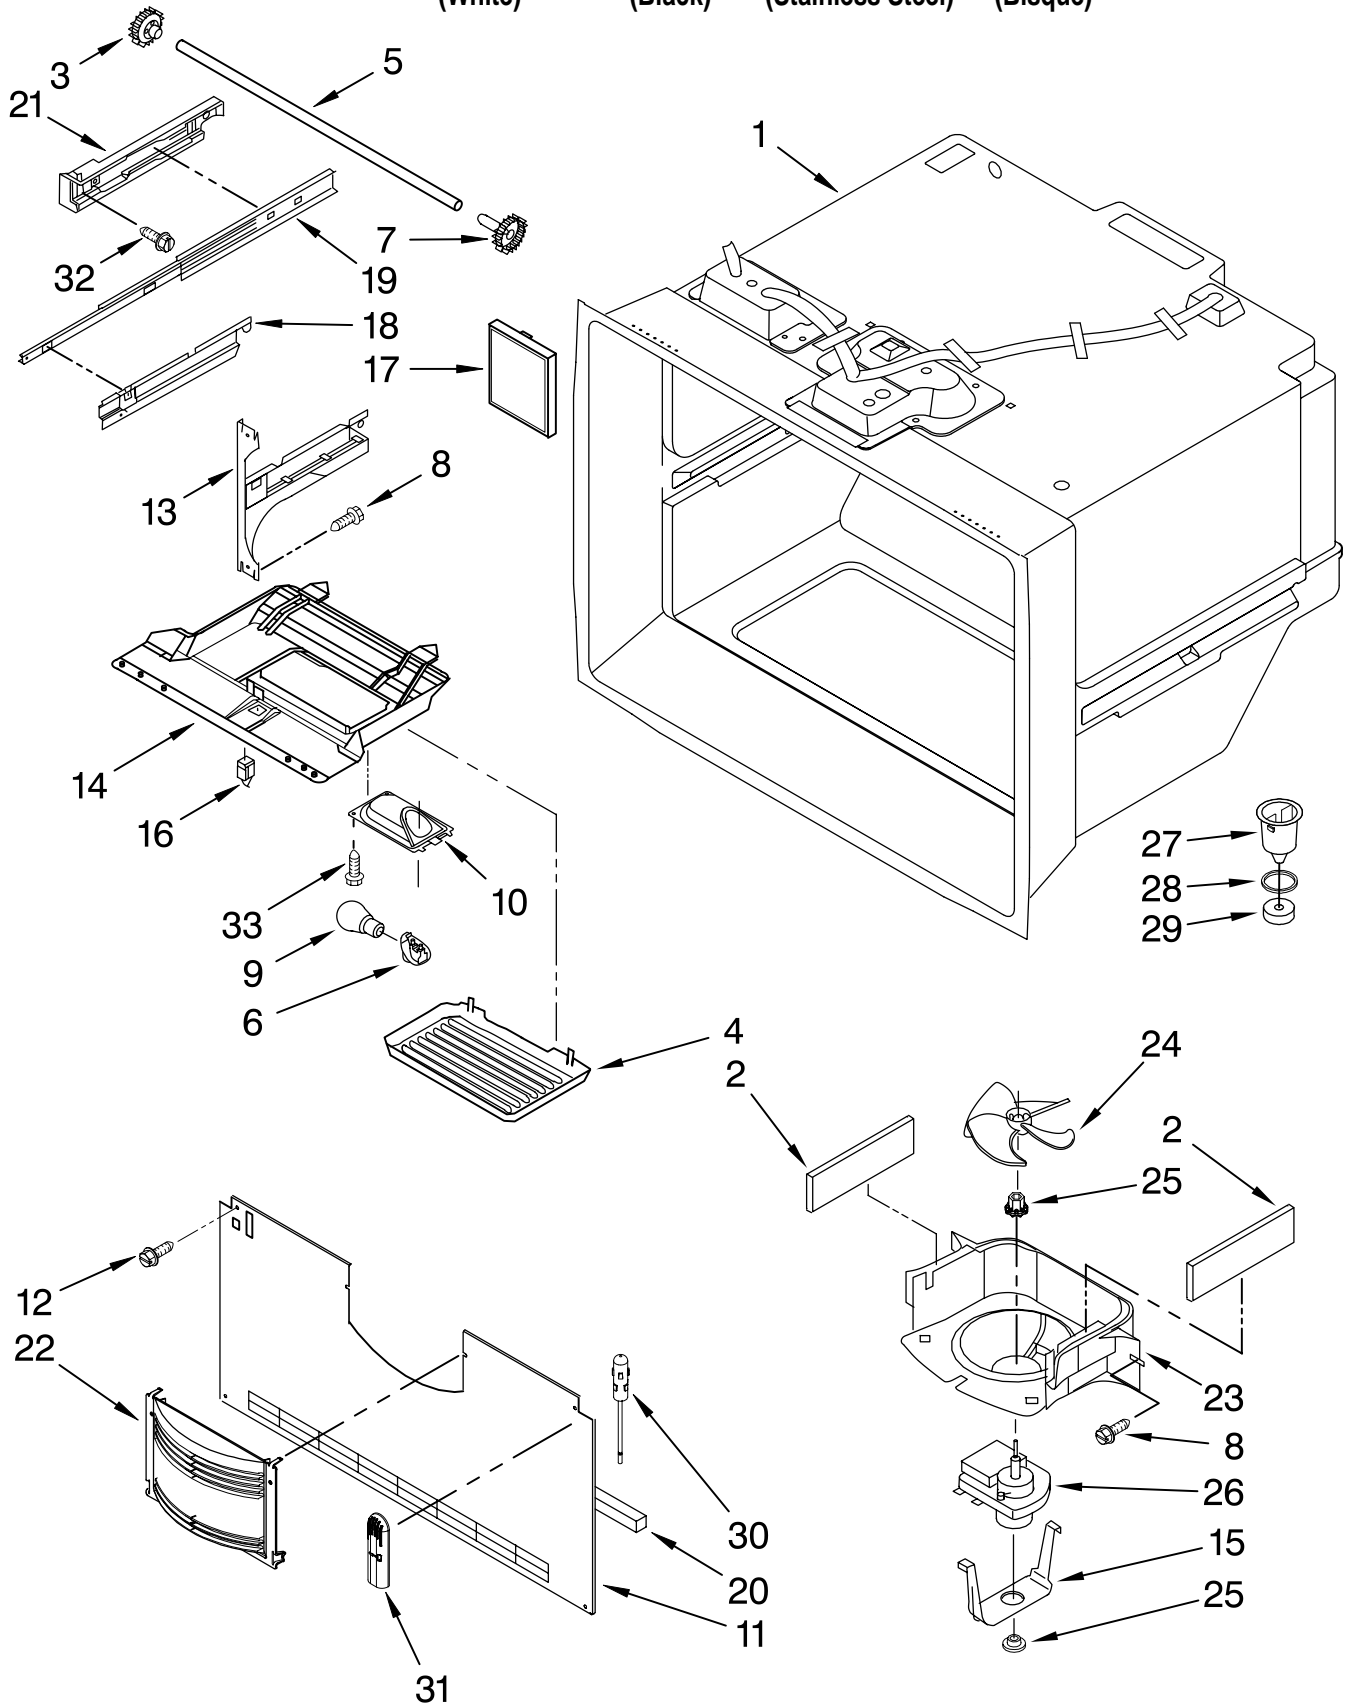

FREEZER LINER PARTS

For Models: GB2SHTXTQ00, GB2SHTXTB00, GB2SHTXTS00, GB2SHTXTT00
(White)   (Black)   (Stainless Steel)   (Bisque)

FOR ORDERING INFORMATION REFER TO PARTS PRICE LIST

FREEZER LINER PARTS

For Models: GB2SHTXTQ00, GB2SHTXTB00, GB2SHTXTS00, GB2SHTXTT00
(White)   (Black)   (Stainless Steel)   (Bisque)

Illus. No.	Part No.	DESCRIPTION
1		Liner (Not A Serviceable Part)
2	67001291	Gasket, Foam
3	12002497	Gear (2) (Includes RH & LH)
4	67003905	Cover, Light
5	67004261	Shaft
6	8170839	Socket, Light
7	67004430	Gear (RH) (Includes LH Gear)
8	67006737	Screw
9	A0282812	Bulb, Light
10	67001035	Housing, Frz. Light
11	67005872	Cover, Evaporator
12	67006425	Screw
13		Bracket, Door
	67004012	Left
	67004013	Right
14	67003906	Housing, Lighting
15	8208285	Clip, Evap. Motor
16	67005653	Switch, Light
17	8170922	Cover, Plug
18		Bracket, Basket
	67004864	Left
	67004865	Right
19	67006607	Slide, Drawer (2)
20	A3189320	Gasket, Bottom
21		Bracket, Slide
	67004014	Left
	67004015	Right
22	13024802	Cover, Fan Shroud
23	67001086	Shroud, Evap. Fan
24	12217201	Fan, Evaporator
25	67002780	Grommet (2)
26	67003636	Motor, Evaporator
27	D7753903	Funnel, Drain (Incl. # 28 & 29)
28	M0500703	Seal
29	B8381501	Gasket
30	12002355	Thermistor
31	67003924	Cover, Thermistor
32	67006406	Screw
33	67006530	Screw

Following Parts Not Illustrated

67006095 Harness, Lights
(Freezer)