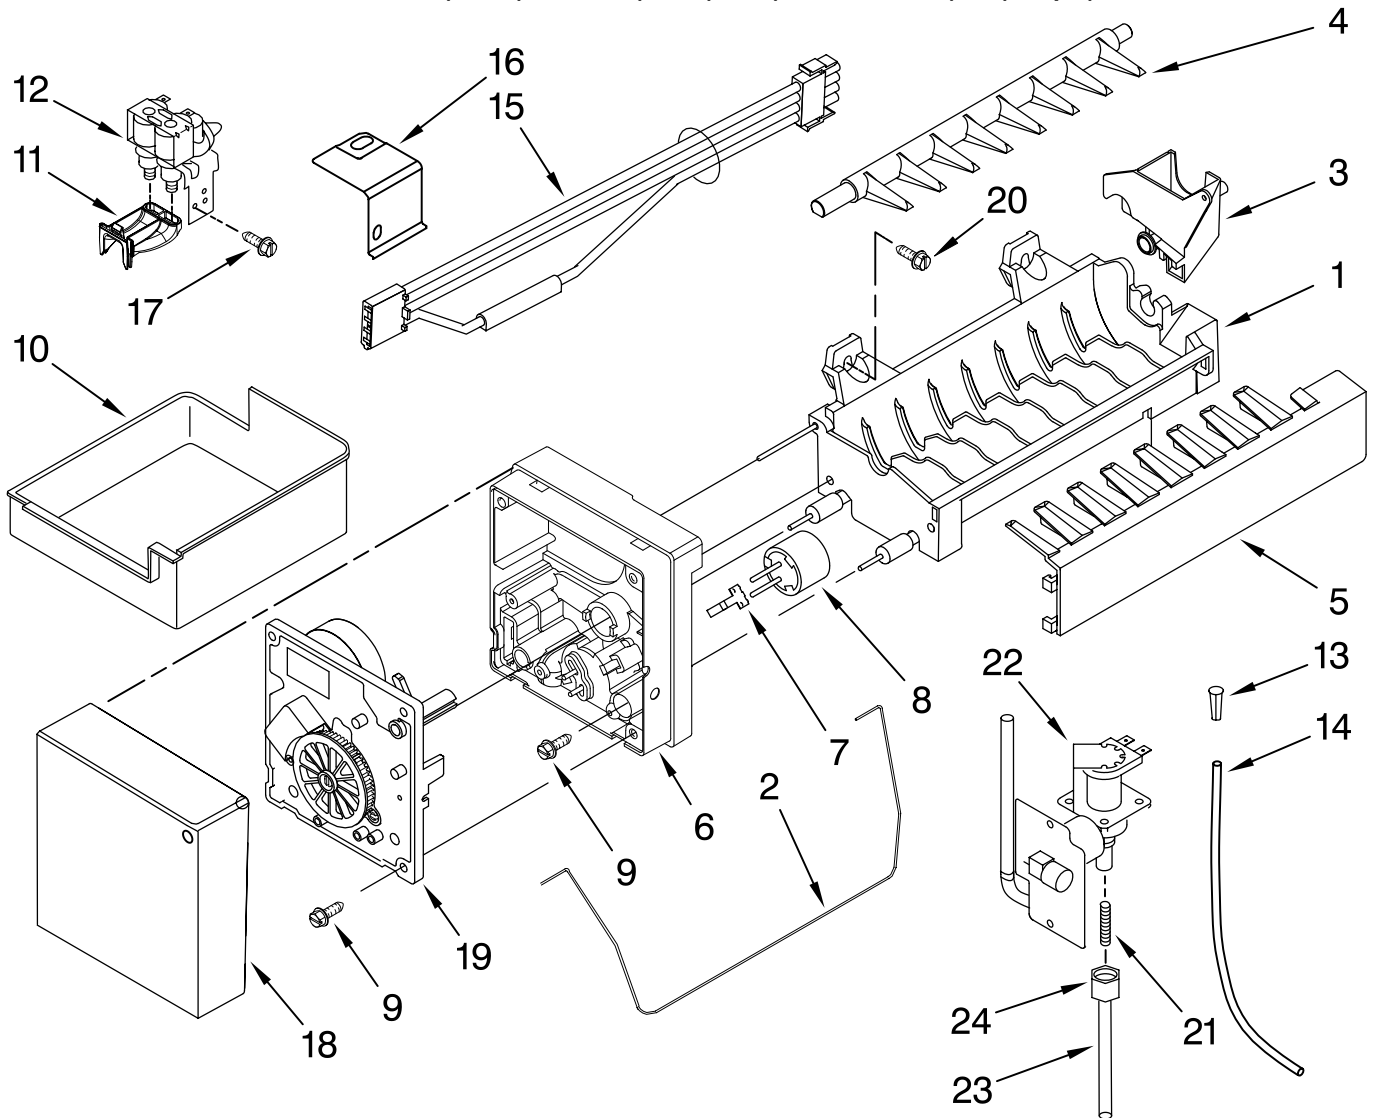

ICEMAKER PARTS

For Models: GB2SHTXTQ00, GB2SHTXTB00, GB2SHTXTS00, GB2SHTXTT00
(White) (Black) (Stainless Steel) (Bisque)

Illus. No.	Part No.	DESCRIPTION
1		Mold & Heater Assembly (Not Available Order D7824706Q)
2	67004028	Arm, Shutoff
3	95100-1	Cup, Fill
4	95101-1	Ejector
5	95102-1	Ice Stripper
6	95103-1	Support & Motor Assembly
7	95104-1	Retainer, Thermostat
8		Thermostat (Not Available Order D7824706Q)

Illus. No.	Part No.	DESCRIPTION
9	95106-1	Screw (4)
10	67001255	Pan, Ice
11	67004101	Bracket, Tube Support
12	67006531	Valve, Water Inlet
13	A3223101	Insert, Tube
14	B5705307	Tubing, Plastic
15	67006614	Harness, Icemaker
16	95107-1	Bracket
17	67006662	Screw
18	67004710	Cover

Illus. No.	Part No.	DESCRIPTION
19		Module Assembly (Not Available Order D7824706Q)
20	67006287	Screw
21	A1055105	Spring
22	67003753	Valve, Inlet
23	B5705323	Tube, Plastic
24	M0753001	Nut
100	D7824706Q	Complete Icemaker

Following Parts Not Illustrated

18001005 Icemaker Install Kit

FOR ORDERING INFORMATION REFER TO PARTS PRICE LIST