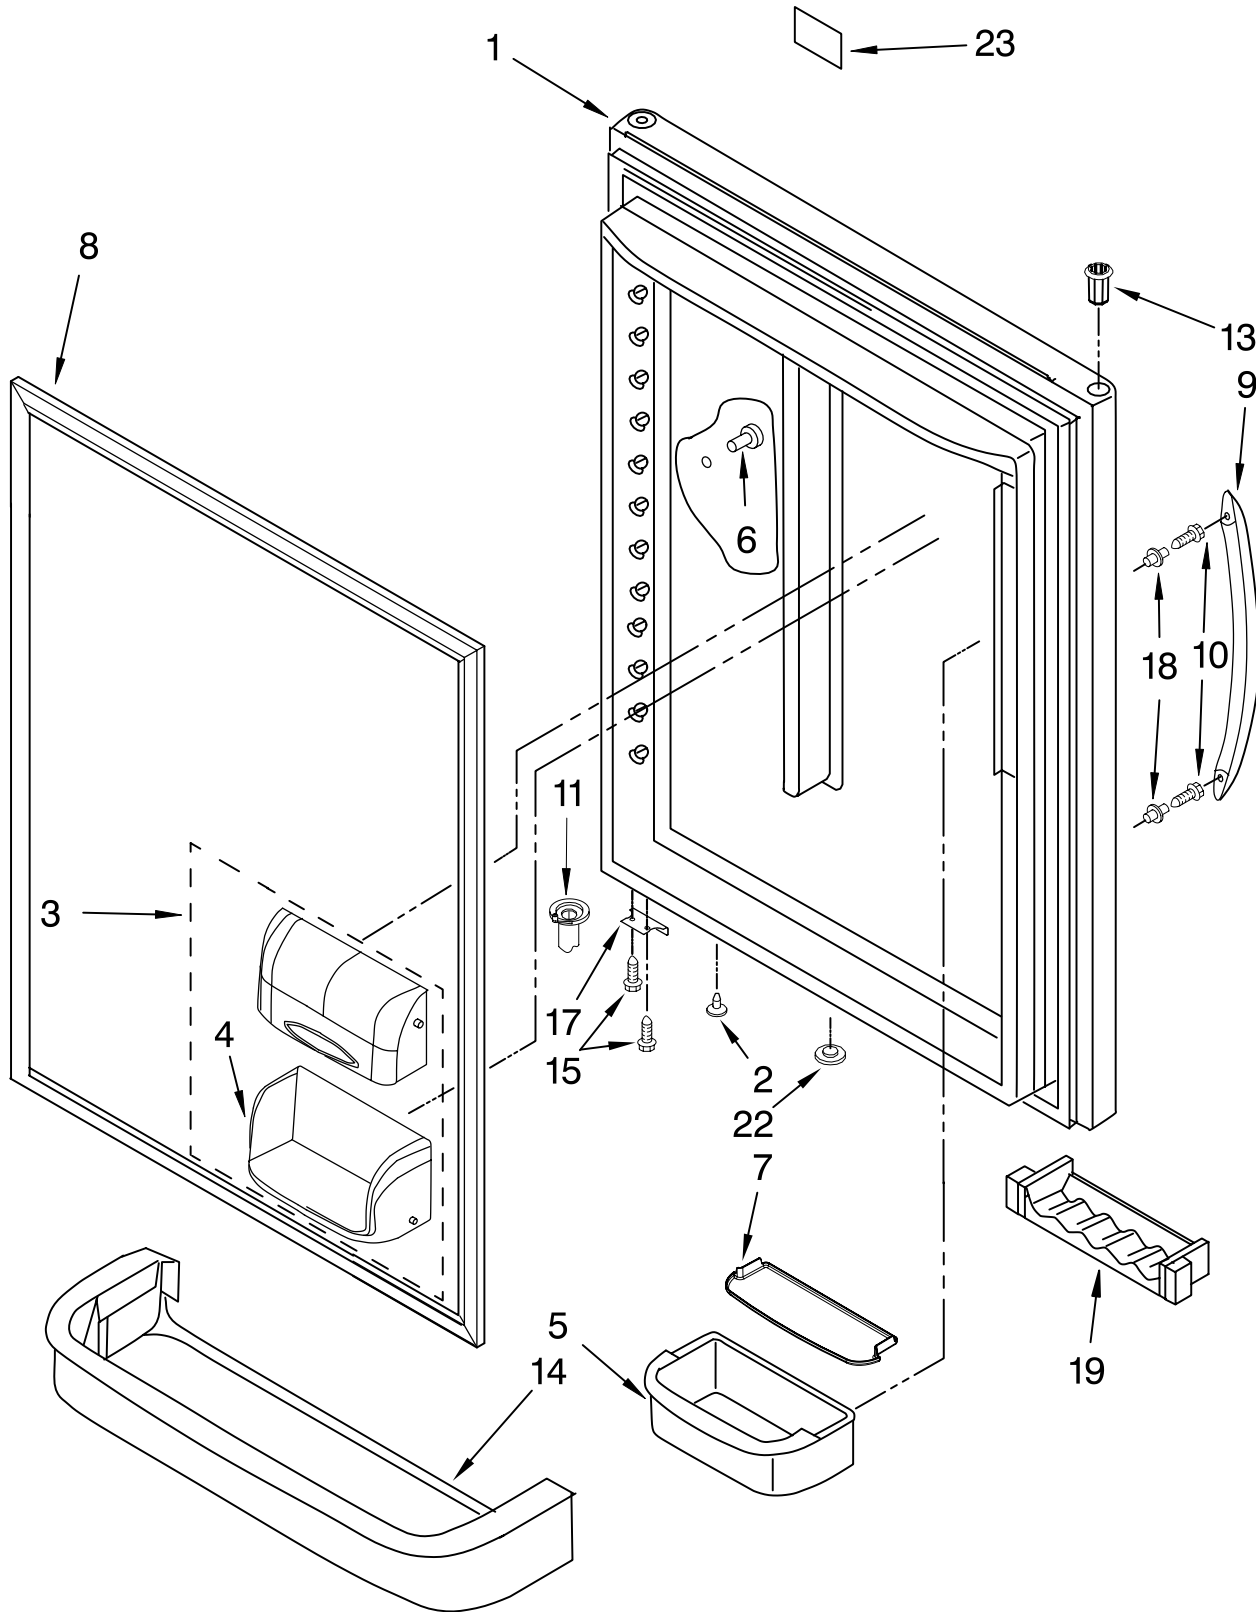

REFRIGERATOR LINER PARTS

For Models: GB2SHTXTQ00, GB2SHTXTB00, GB2SHTXTS00, GB2SHTXTT00
(White) (Black) (Stainless Steel) (Bisque)

Illus. No.	Part No.	DESCRIPTION
1		Liner (Not A Serviceable Part)
2	Y67003896	Bracket, Control and Lights
3	67005190	Overlay
4	67003898	Housing, Electronic Control
5	12002756	Electronic Control
6	C3680310	Switch, Light
7	67003897	Cover, Light
8	67003901	Housing, Light
9	A0282812	Bulb, Light (2)
10	8170839	Socket, Light (2)
11	67003900	Insert, Damper Cover
12	67006602	Screw
13	67003899	Cover, Damper
14	67003904	Insulation
15	67003903	Control, Damper
17	67005130	Tray, Sump
18	67001668	Plate
19	67004609	Tank, Water
20	67002979	Dispenser
21	67006400	Screw
22	B8390302	Clip
23	67006524	Housing, Filter Head
24	12568001	Cover, Filter
25	67006470	Filter, Water
26	12664501	Head, Filter Bypass
27	67002742	Plate, Switch
28	67006287	Screw
29	67005674	Cover
30	12575501	Switch, Limit
31	61006182	Union
32	67002816	Clip, Water
33	67002743	Guide, Water

Following Parts Not Illustrated

- 67005162 Harness, Damper Control
- 67004033 Harness, Controls (Refrigerator)

REFRIGERATOR DOOR PARTS

For Models: GB2SHTXTQ00, GB2SHTXTB00, GB2SHTXTS00, GB2SHTXTT00
(White) (Black) (Stainless Steel) (Bisque)

FOR ORDERING INFORMATION REFER TO PARTS PRICE LIST