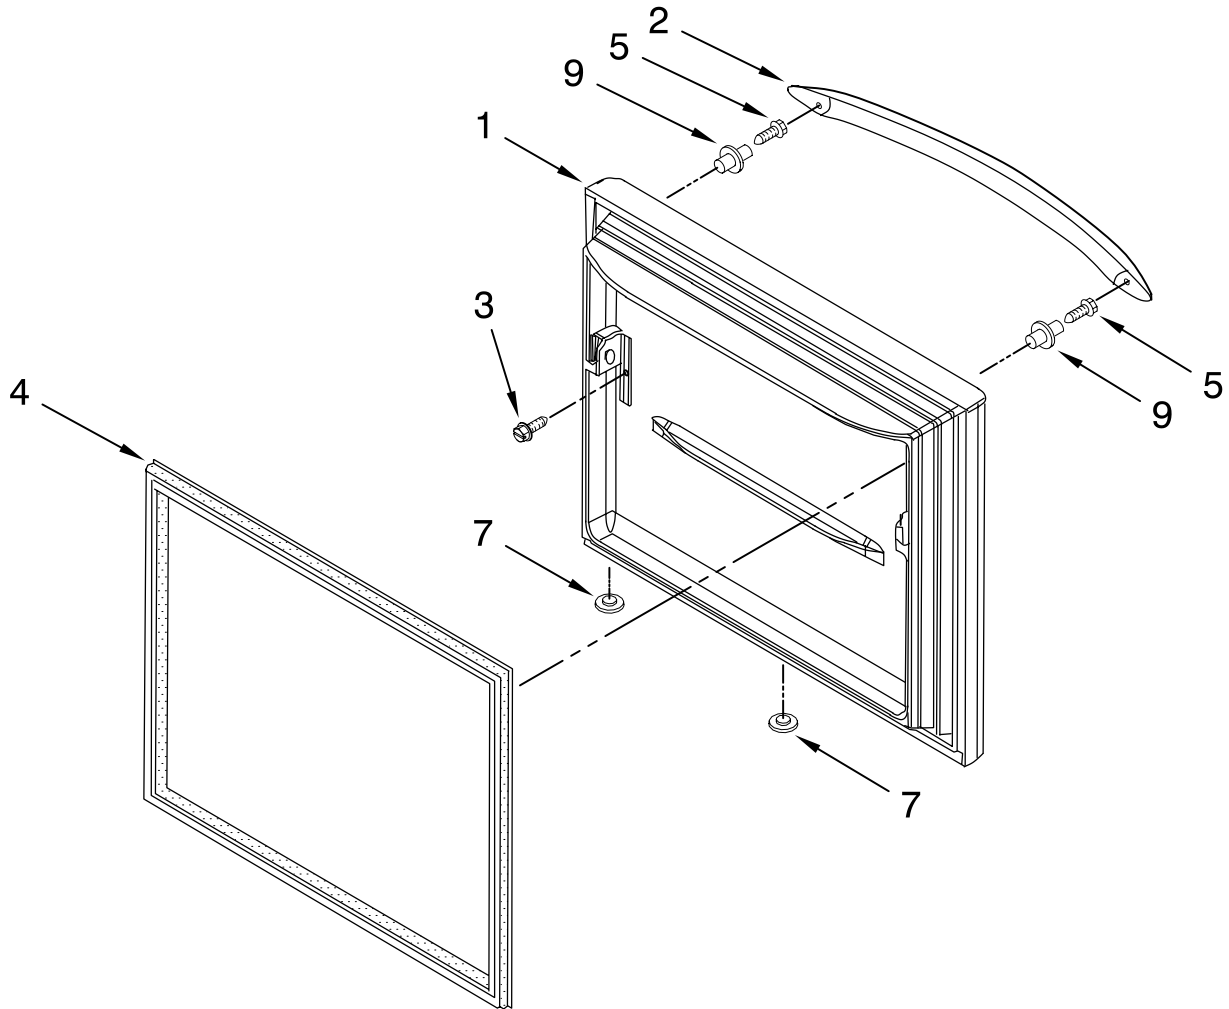

FREEZER DOOR PARTS

For Models: GB2SHTXTQ00, GB2SHTXTB00, GB2SHTXTS00, GB2SHTXTT00
(White)   (Black)   (Stainless Steel)   (Bisque)

Illus. No.	Part No.	DESCRIPTION
1		Freezer Door (w/ Insulation)
	67004783	White
	67004781	Black
	67007149	Stainless Steel
	67004782	Bisque

Illus. No.	Part No.	DESCRIPTION
2		Handle, Door
	2319727W	White
	2319727B	Black
	2319727S	Stainless Steel
	2254600T	Bisque
3	67006408	Screw

Illus. No.	Part No.	DESCRIPTION
4		Gasket, Door
	67003554	White
	67003555	Black
5	67002935	Screw
7		Plug, Vent (2)
	10712401	White
	67004838	Black
9	67004790	Stud, Handle

FOR ORDERING INFORMATION REFER TO PARTS PRICE LIST