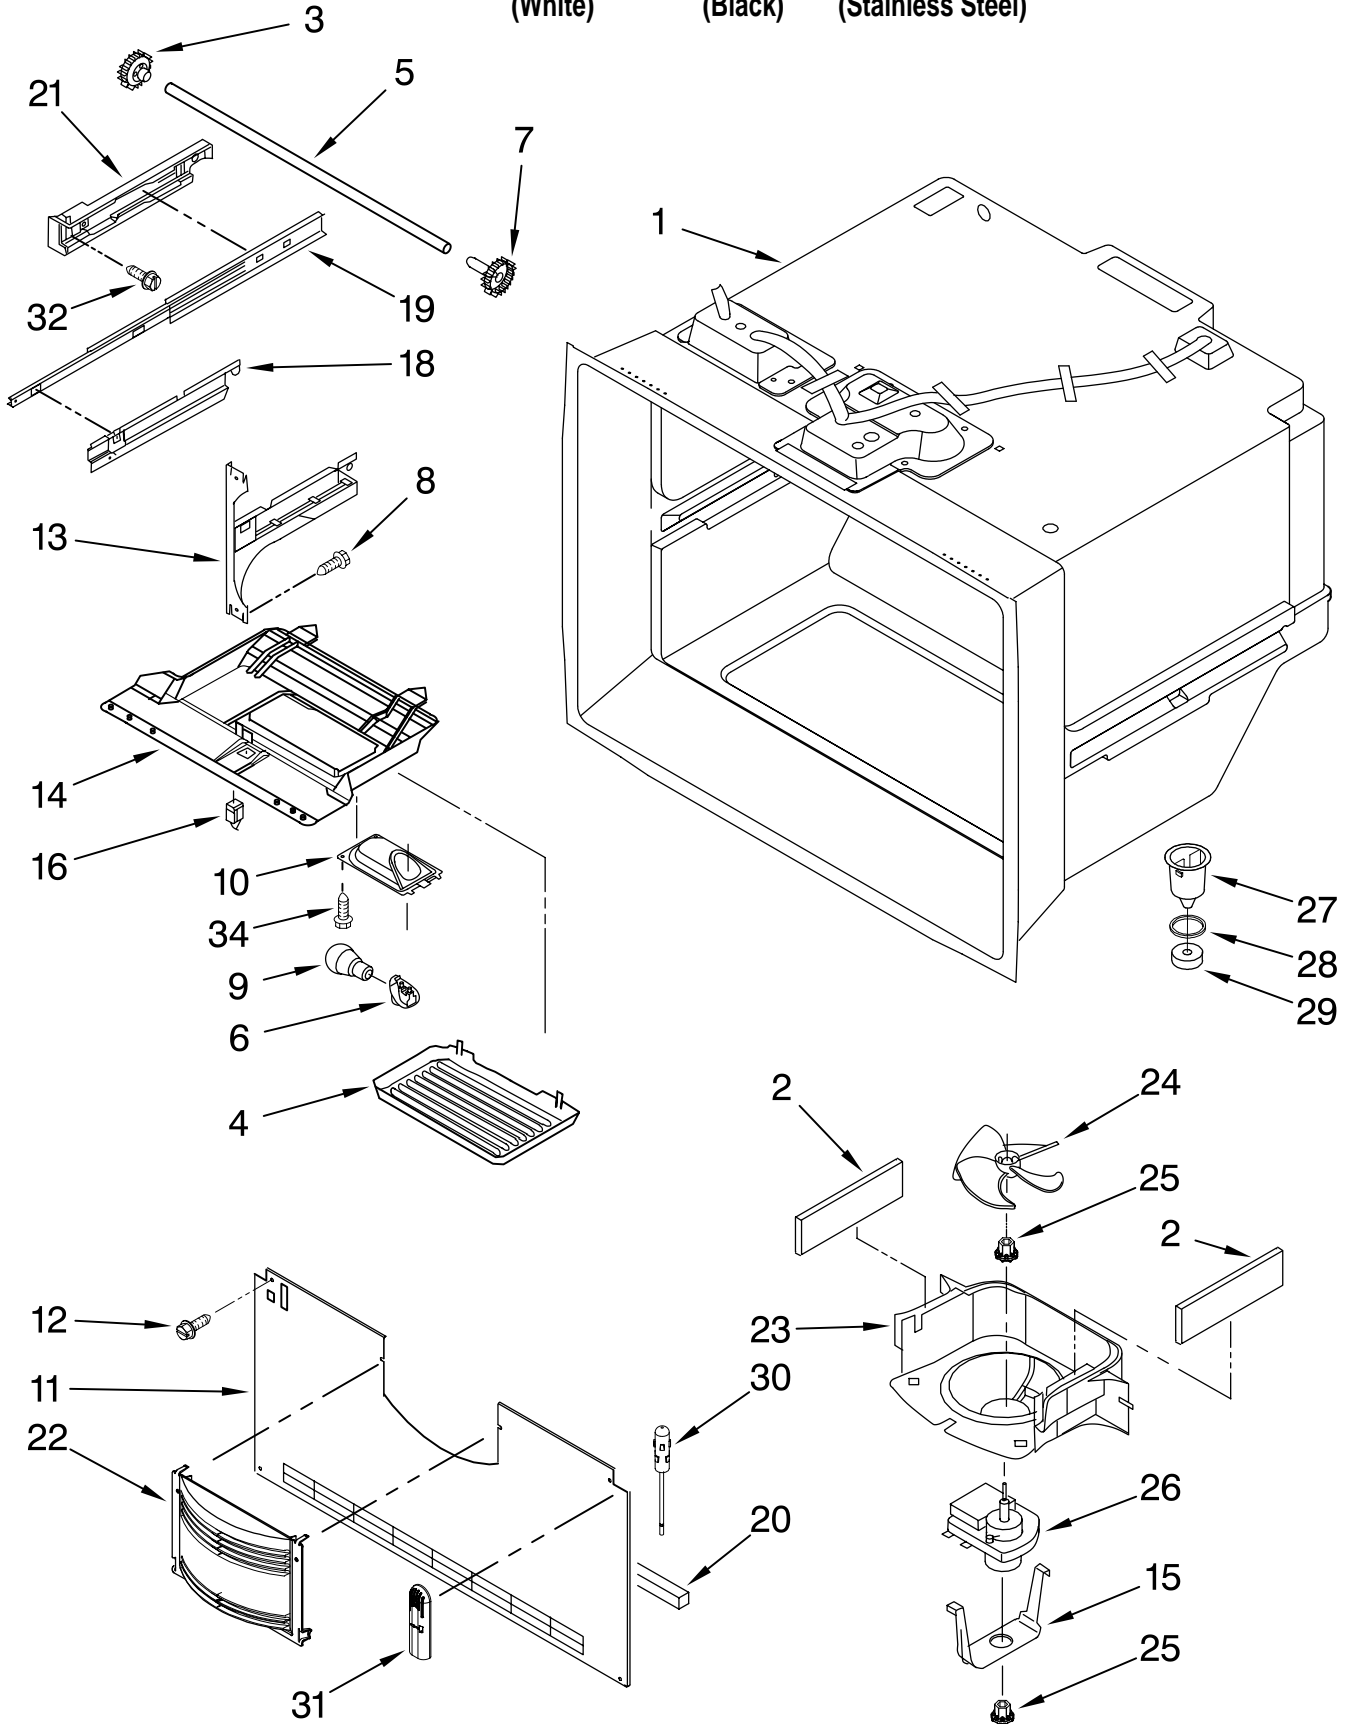

(White) (Black) (Stainless Steel)

Illus. No.	Part No.	DESCRIPTION	Illus. No.	Part No.	DESCRIPTION	Illus. No.	Part No.	DESCRIPTION
1		Literature Parts	13	8208155	Cover, Water Line	25	67006425	Screw
	12828178	Use & Care Guide	14	67006303	Screw	27	8170920	Cover, Water Valve
	12863066	Energy Tag	15		Hinge, Center	30	8170910	Cover, Unit
	8208183	Tech Sheet		67006960	White	31	8208154	Fill Tube Assy.
2		Cabinet (Not a Servicable Part)		67007043	Black	32	67007121	Power Cord
3		Plug, Button (3)	16	67006287	Screw	33	8170924	Insulation, Sound
	4344209	White	17		Cover, Corner	37	8170861	Tube, Drain
	4344208	Black		8170860	White	38	8170862	Clip, Drain Tube
4	8171247	Insulation		8170858	Black	41	8170974	Hinge, Top
5	8170886	Roller Assembly	19		Biscuit	42		Cover, Hinge
6	8170869	Clip, Grille		8171067	White		8170977	White
7	67006642	Pin, Center Hinge		8171066	Black		8170975	Black
8	67006611	Bolt, Adjusting (Front Roller)	20	67006473	Screw	43	8170878	Plug, Button
9	67006521	Screw	21	4344265	Clip	46	8171272	Foot Brake
11	67006380	Screw	22		Grille Assembly (Includes Clips)	Following Parts Not Illustrated		
12	67006473	Screw		67007004	White	8170942 Clamp, Tube		
				67006954	Black			
			23	4343702	Clip			

FOR ORDERING INFORMATION REFER TO PARTS PRICE LIST

FREEZER LINER PARTS

For Models: GB2SHDXTQ00, GB2SHDXTB00, GB2SHDXTS00

(White)

(Black)

(Stainless Steel)

FOR ORDERING INFORMATION REFER TO PARTS PRICE LIST

FREEZER LINER PARTS