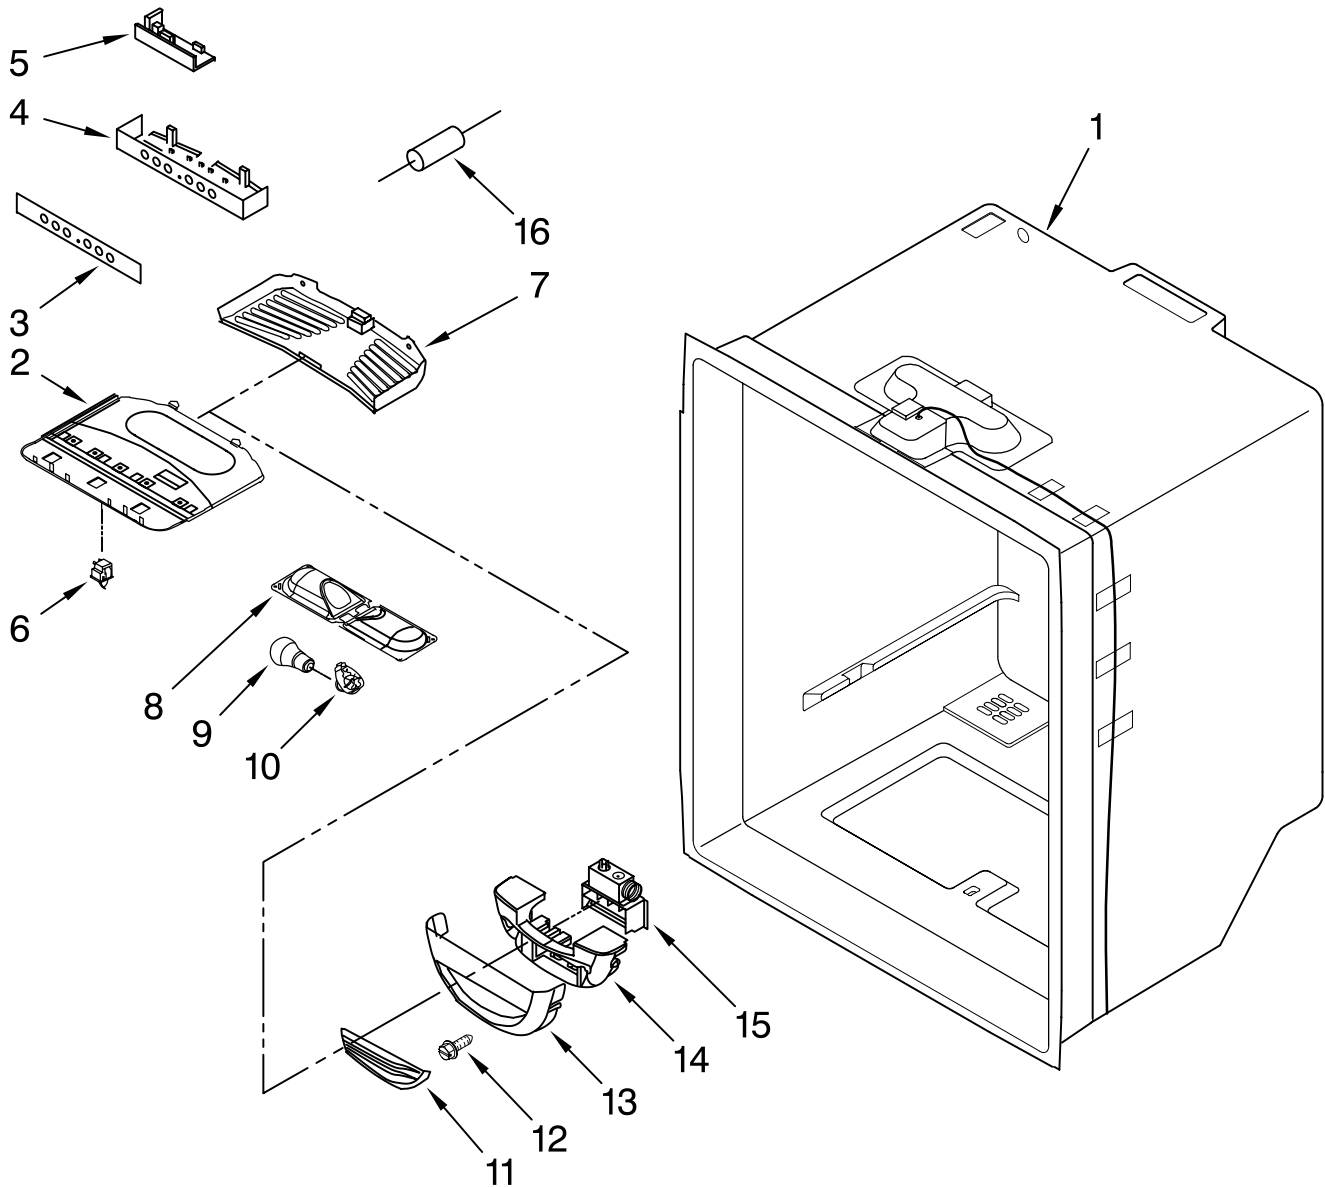

REFRIGERATOR LINER PARTS

For Models: GB2SHDXTQ00, GB2SHDXTB00, GB2SHDXTS00
(White) (Black) (Stainless Steel)

Illus. No.	Part No.	DESCRIPTION
1		Liner (Not A Serviceable Part)
2	8208184	Bracket, Control and Lights
3	8208185	Overlay
4	8208186	Housing, Electronic Control
5	67006740	Electronic Control
6	4344571	Switch, Light
7	8208188	Cover, Light

Illus. No.	Part No.	DESCRIPTION
8	8208189	Housing, Light
9	A0282812	Bulb, Light (2)
10	67002216	Socket, Light (2)
11	8208191	Insert, Damper Cover
12	67006602	Screw
13	8208193	Cover, Damper
14	8208194	Insulation
15	8208195	Control, Damper
16	8208196	Thermistor

Illus. No.	Part No.	DESCRIPTION
Following Parts Not Illustrated		
	8208197	Harness, Damper Control
	8208198	Harness, Controls (Refrigerator) (Includes # 16)

FOR ORDERING INFORMATION REFER TO PARTS PRICE LIST