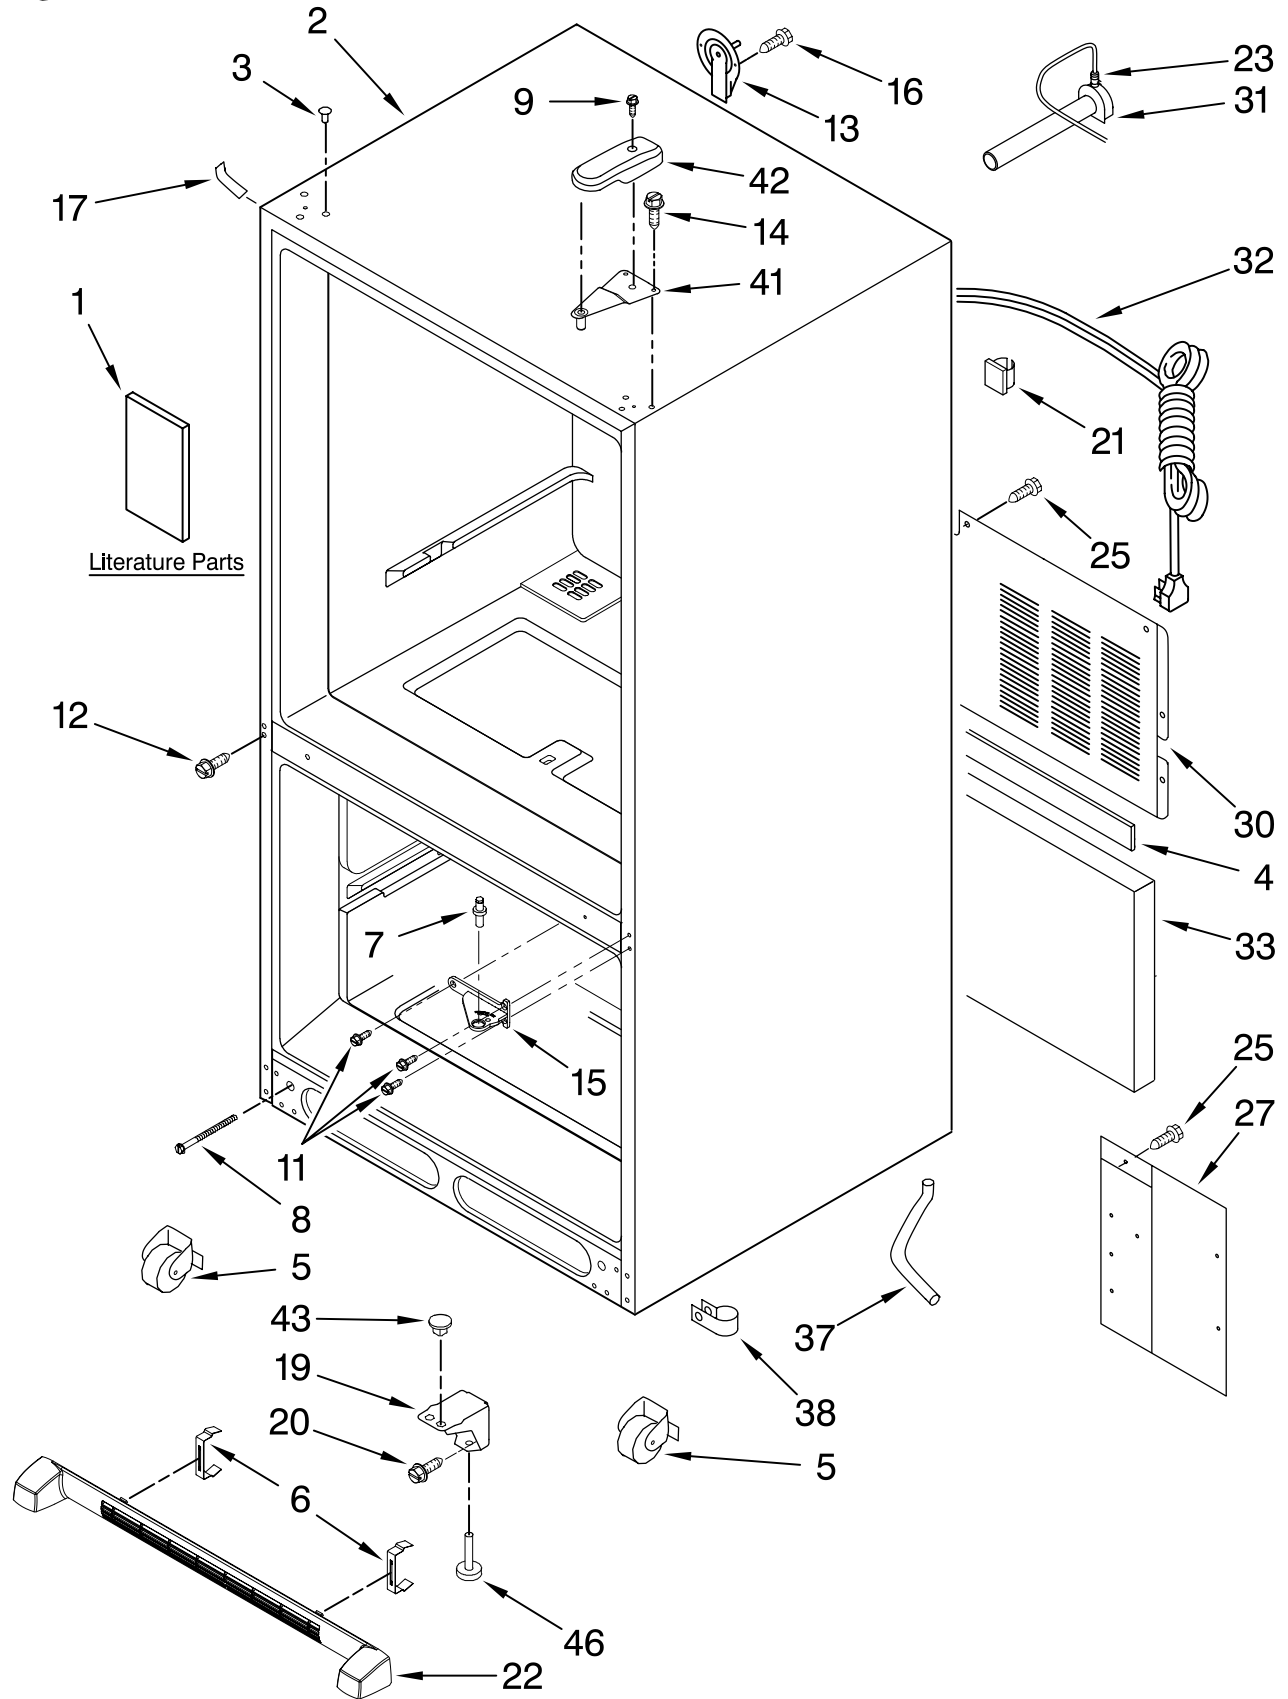

CABINET PARTS

REFRIGERATOR

For Models: GB2SHDXTQ00, GB2SHDXTB00, GB2SHDXTS00
(White) (Black) (Stainless Steel)

Literature Parts

FOR ORDERING INFORMATION REFER TO PARTS PRICE LIST

CABINET PARTS

For Models: GB2SHDXTQ00, GB2SHDXTB00, GB2SHDXTS00

(White) (Black) (Stainless Steel)

Illus. No.	Part No.	DESCRIPTION	Illus. No.	Part No.	DESCRIPTION	Illus. No.	Part No.	DESCRIPTION
1		Literature Parts	13	8208155	Cover, Water Line	25	67006425	Screw
	12828178	Use & Care Guide	14	67006303	Screw	27	8170920	Cover, Water Valve
	12863066	Energy Tag	15		Hinge, Center	30	8170910	Cover, Unit
	8208183	Tech Sheet		67006960	White	31	8208154	Fill Tube Assy.
2		Cabinet (Not a Servicable Part)		67007043	Black	32	67007121	Power Cord
3		Plug, Button (3)	16	67006287	Screw	33	8170924	Insulation, Sound
	4344209	White	17		Cover, Corner	37	8170861	Tube, Drain
	4344208	Black		8170860	White	38	8170862	Clip, Drain Tube
4	8171247	Insulation		8170858	Black	41	8170974	Hinge, Top
5	8170886	Roller Assembly	19		Biscuit	42		Cover, Hinge
6	8170869	Clip, Grille		8171067	White		8170977	White
7	67006642	Pin, Center Hinge		8171066	Black		8170975	Black
8	67006611	Bolt, Adjusting (Front Roller)	20	67006473	Screw	43	8170878	Plug, Button
9	67006521	Screw	21	4344265	Clip	46	8171272	Foot Brake
11	67006380	Screw	22		Grille Assembly (Includes Clips)	Following Parts Not Illustrated		
12	67006473	Screw		67007004	White	8170942 Clamp, Tube		
				67006954	Black			
			23	4343702	Clip			