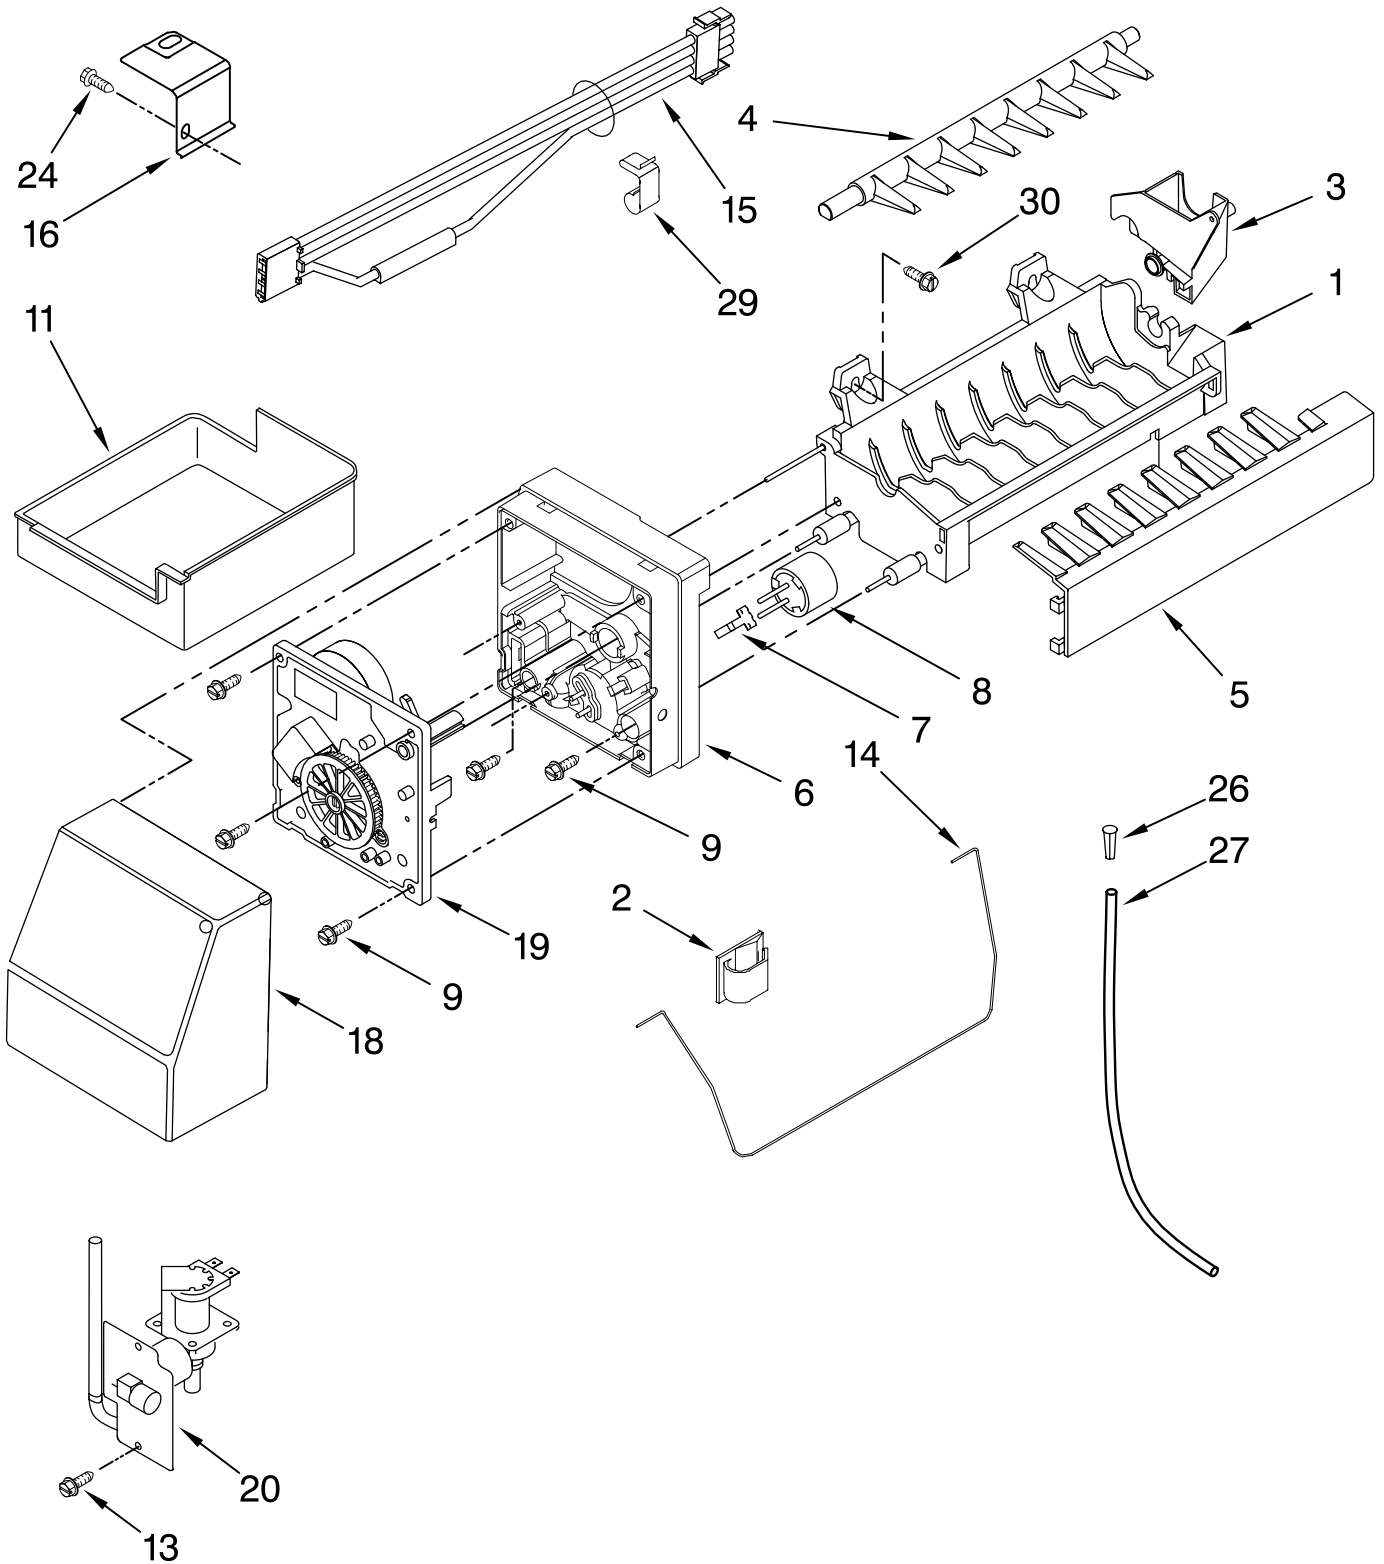

ICEMAKER PARTS

For Models: GB2SHDXTQ00, GB2SHDXTB00, GB2SHDXTS00
(White) (Black) (Stainless Steel)

FOR ORDERING INFORMATION REFER TO PARTS PRICE LIST

ICEMAKER PARTS

For Models: GB2SHDXTQ00, GB2SHDXTB00, GB2SHDXTS00
(White) (Black) (Stainless Steel)

Illus. No.	Part No.	DESCRIPTION
1		Mold & Heater (Not Available, Order 4396418) Assembly
2	4344265	Clip
3	8170928	Bearing & Inlet
4	8170927	Ejector
5	8170929	Ice Stripper
6	8170932	Support
7	8170930	Retainer, Thermostat (2)
8		Thermostat (Not Available, Order 4396418)
9	8170933	Screw (4)
11	8170926	Pan, Ice
13	67006662	Screw
14	8171289	Shutoff Arm
15	67006614	Harness, Ice Maker
16	8170931	Clip, Ice Maker
18	8208238	Cover
19		Module Assembly (Not Available, Order 4396418)
20	8208237	Valve, Water Inlet
24	8170943	Screw
26	4344402	Insert, Tube
27	8208151	Tube, Water
29	4343984	Clip, Wire
30	4343675	Screw
100	8170937	Complete Ice maker

Note: The Following Parts Are
Components Of Accessory Bag

- 4344548 Coupling
- 488878 Tube Clamp
- 4344549 Plug, Hole
- 4344316 Plug, Button