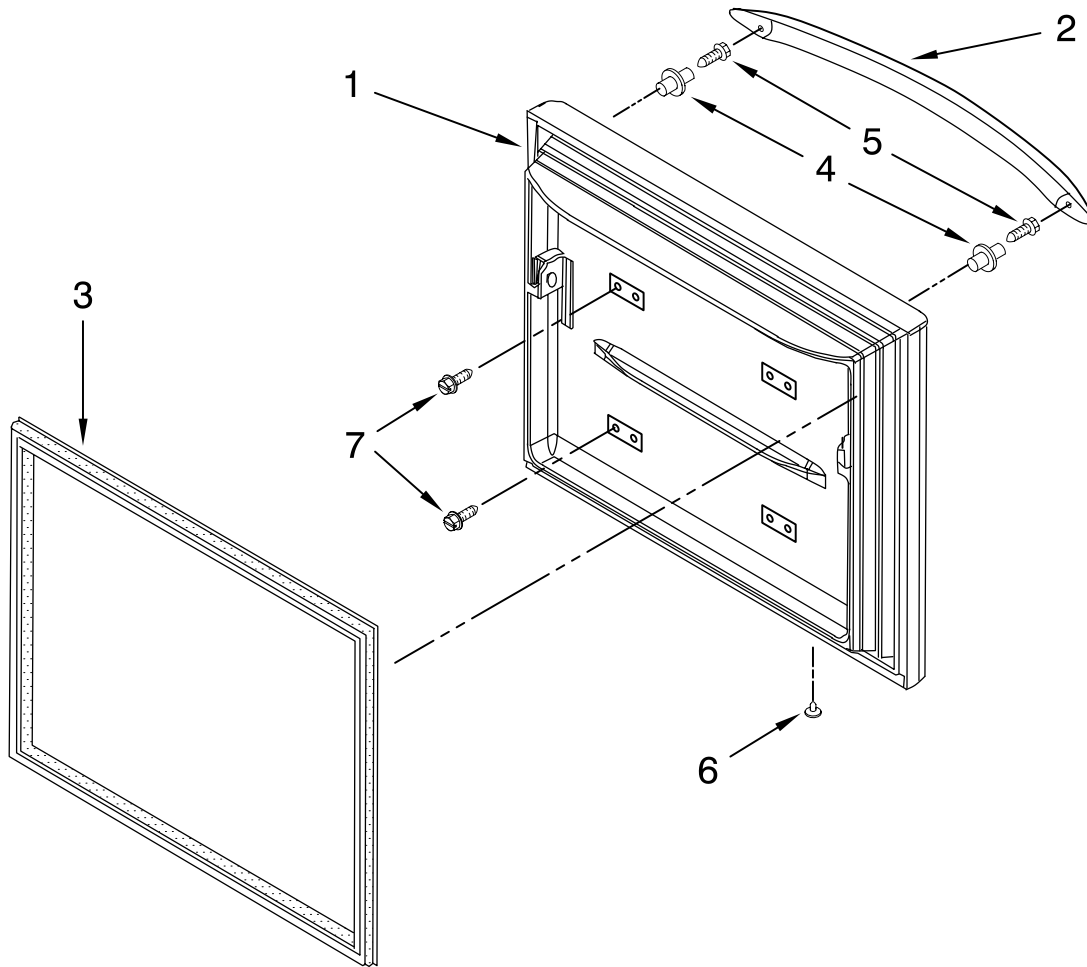

FREEZER DOOR PARTS

For Models: GB2SHDXTQ00, GB2SHDXTB00, GB2SHDXTS00
(White)   (Black)   (Stainless Steel)

Illus. No.	Part No.	DESCRIPTION	Illus. No.	Part No.	DESCRIPTION	Illus. No.	Part No.	DESCRIPTION
1		Freezer Door (w/ Insulation)	3		Door Gasket, Magnetic	5	8170956	Screw
	W1017552	White		8171163	White	6	8208212	Plug, Button (2)
	W1017551	White		8171162	Black		8208213	Black
	67007149	Stainless Steel	4	8171220	Stud, Handle	7	67006408	Screw
2		Handle						
	2319729W	White						
	2319729B	Black						
	2319729S	Stainless Steel						

FOR ORDERING INFORMATION REFER TO PARTS PRICE LIST