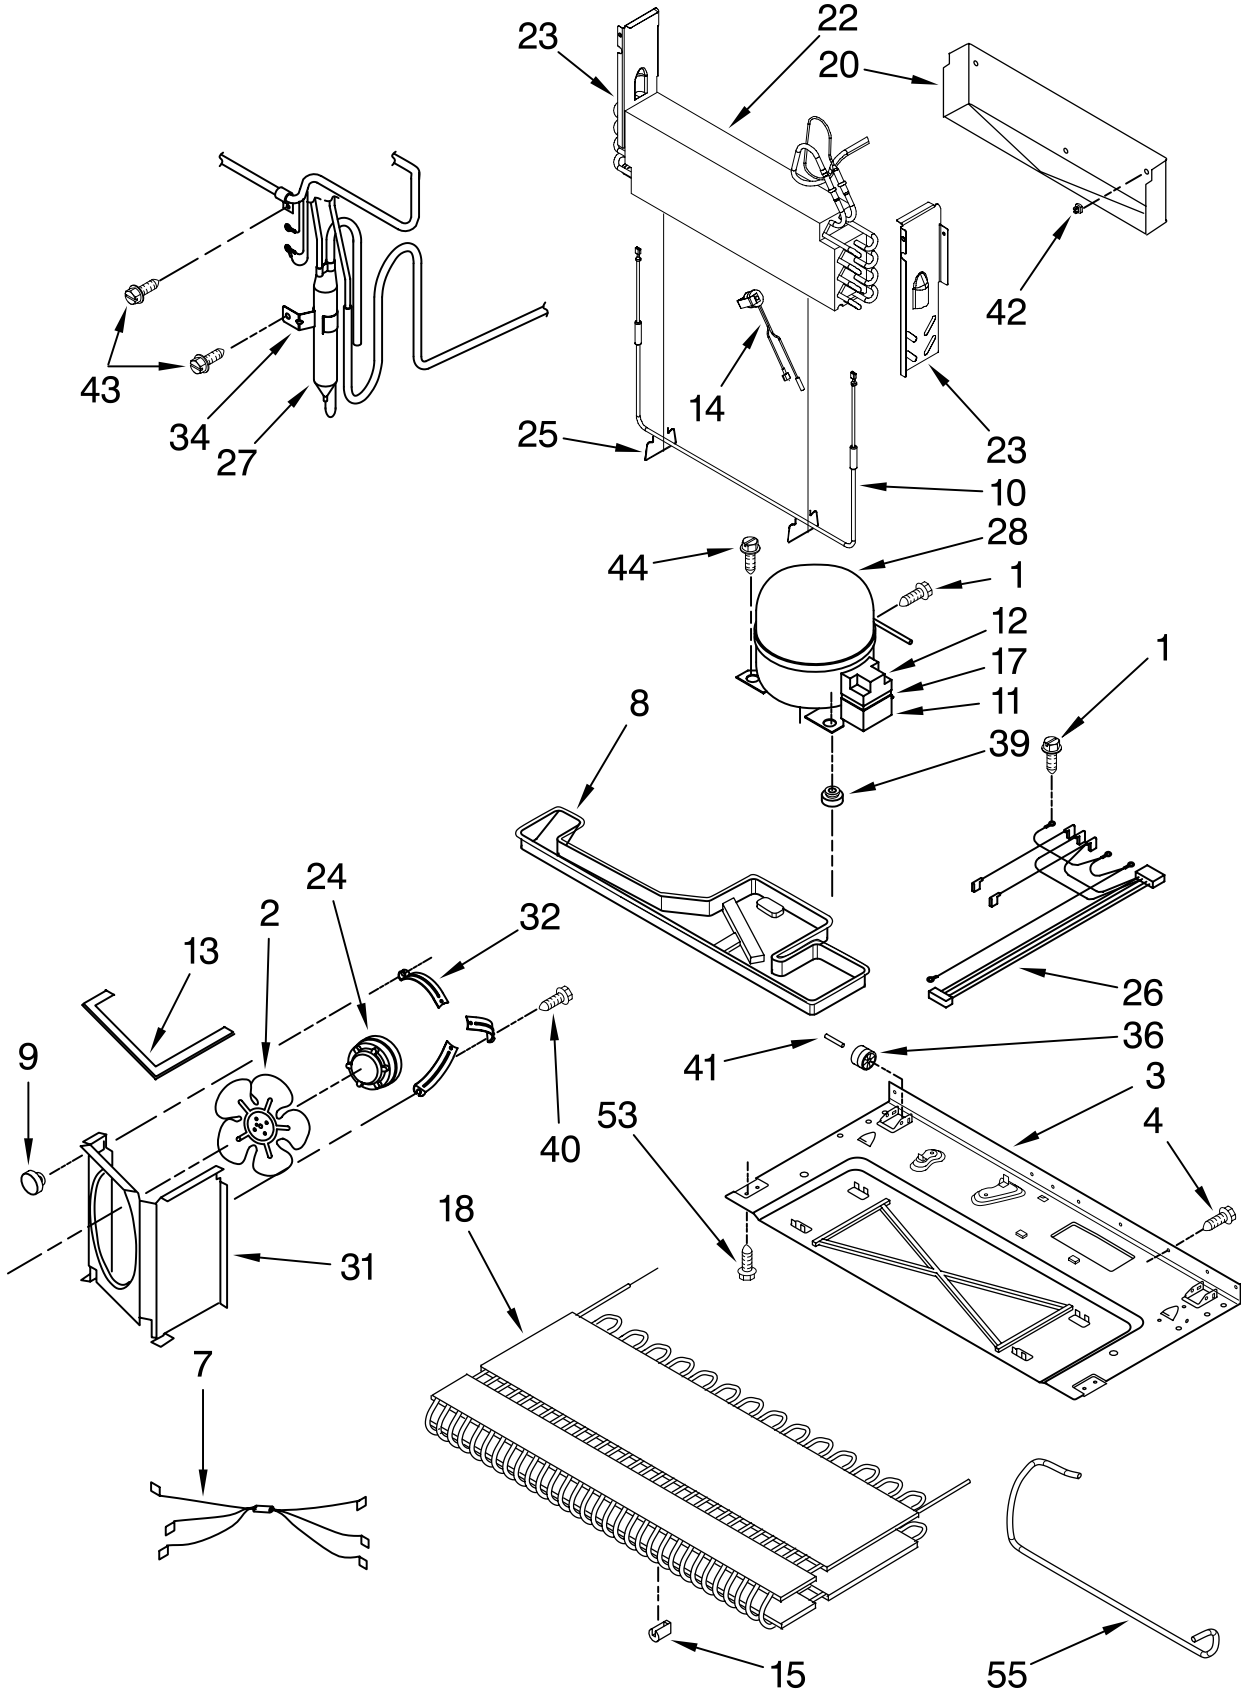

UNIT PARTS

For Models: GB2SHDXTQ00, GB2SHDXTB00, GB2SHDXTS00
(White) (Black) (Stainless Steel)

FOR ORDERING INFORMATION REFER TO PARTS PRICE LIST

UNIT PARTS

For Models: GB2SHDXTQ00, GB2SHDXTB00, GB2SHDXTS00
(White)   (Black)   (Stainless Steel)

Illus. No.	Part No.	DESCRIPTION
1	67006433	Screw
2	8208223	Blade, Fan
3	8208371	Base
4	67006425	Screw
7	12870501	Harness, Evap. Heater
8	8170911	Drain Pan
9	8171209	Grommet (3)
10	8171152	Evaporator Heater
11	67007052	Strap
12	67005560	Overload (Includes Relay & Capacitor)
13	8170914	Gasket
14	8208287	Bi-Metal
15	8208321	Grommet
17	8208368	Capacitor
18	67006132	Condenser
20	8170882	Tray, Drip
22	8170889	Evaporator Dam
23	8171155	Right Side
	8171154	Left Side

Illus. No.	Part No.	DESCRIPTION
24	8208221	Motor, Fan
25	4343918	Clip, Heater
26	8208233	Harness, Unit
27	2317845	Drier (Service)
28	8208289	Compressor (Includes Items 11, 12, 15, 17 & 27)
31	12575305	Shroud
32	8208222	Bracket, Fan Motor
34	10547003	Clip, Drier
36	67005149	Roller
39	4343845	Grommet (4)
40	8208234	Screw
41	67006434	Axle, Roller
42	4344219	Clip, Evaporator
43	67006737	Screw
44	67006432	Screw
53	67006573	Screw
55	8171240	Tube, Drain

Illus. No.	Part No.	DESCRIPTION

Following Parts Not Illustrated
and Optional Parts Not Included

978025	Valve, Access (1/4")
978026	Valve, Access (5/16")
978027	Valve, Access (3/8")
978028	Valve, Access (1/2")
978029	Valve, Access (5/8")
978030	Valve, Access (3/4")
876764	Valve, Access (3/16")

REFRIGERANT CHARGE

5.00 Ozs.
(R-134A)