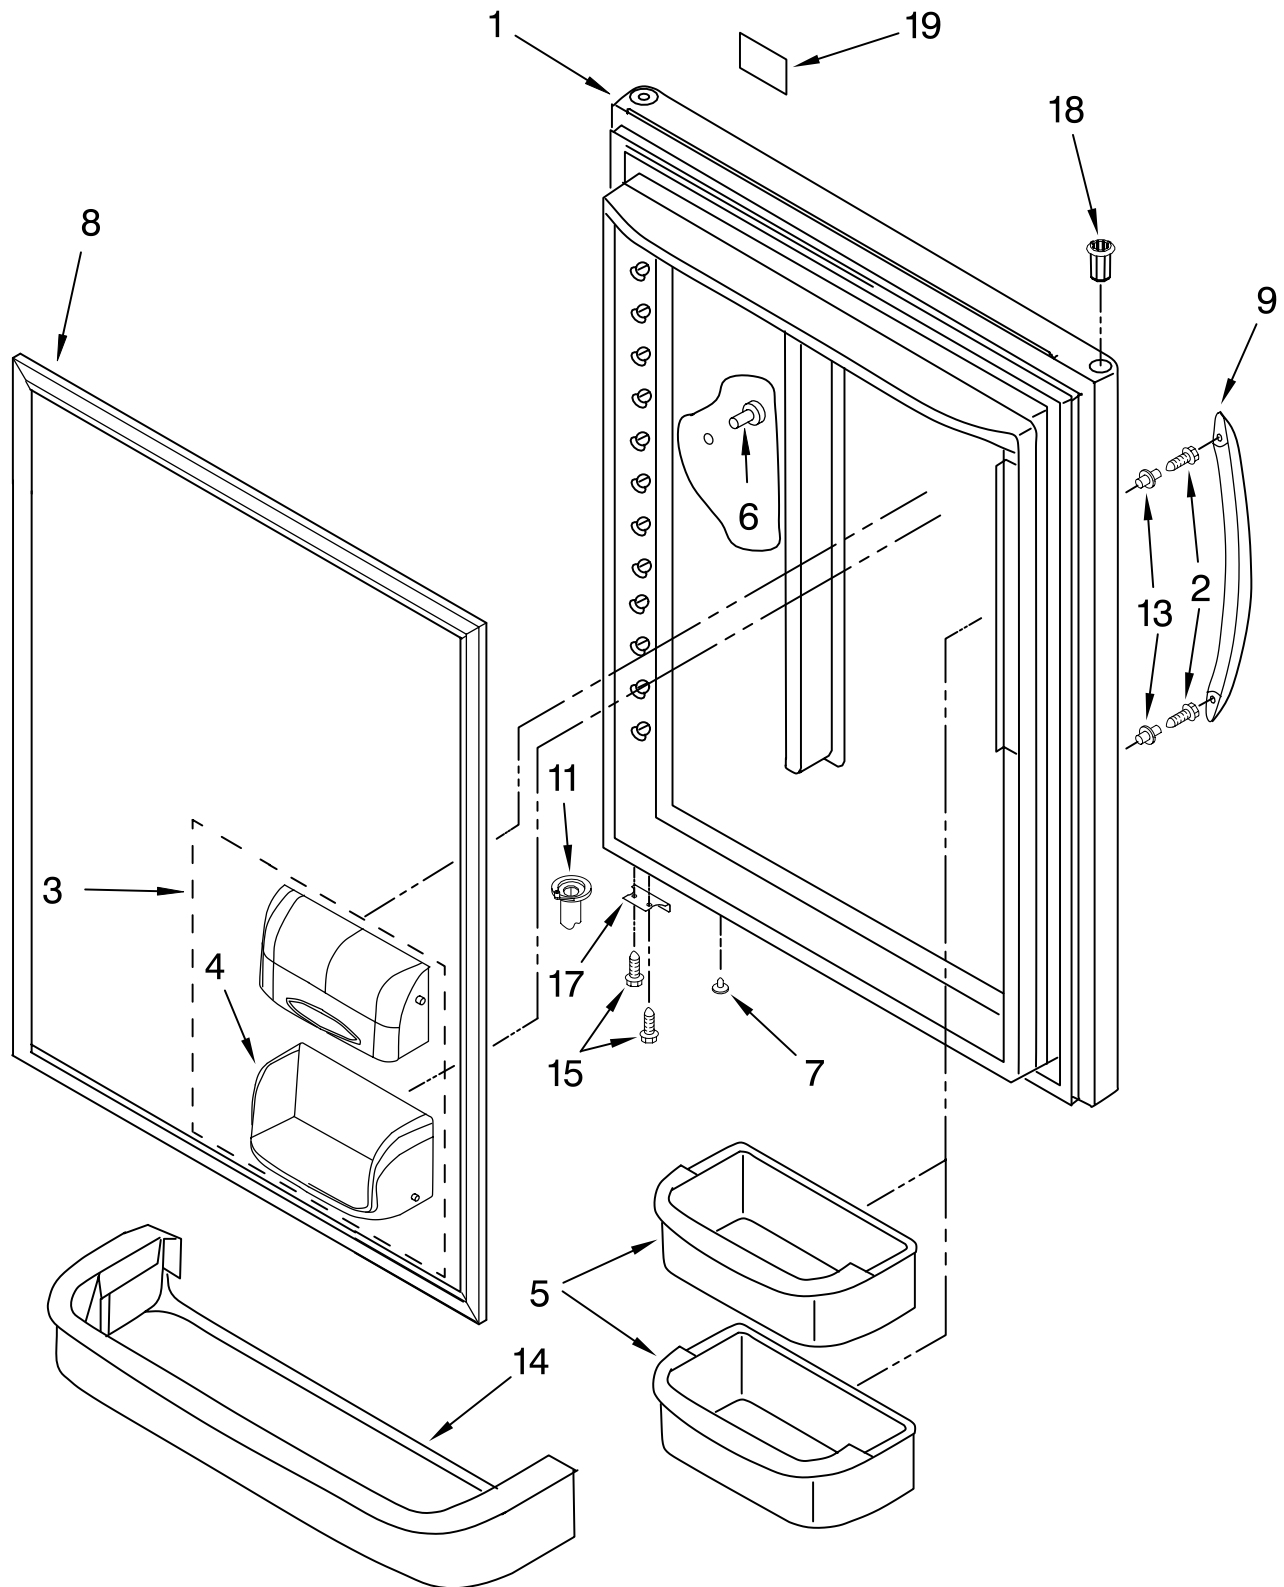

REFRIGERATOR DOOR PARTS

For Models: GB2SHDXTQ00, GB2SHDXTB00, GB2SHDXTS00
(White) (Black) (Stainless Steel)

FOR ORDERING INFORMATION REFER TO PARTS PRICE LIST