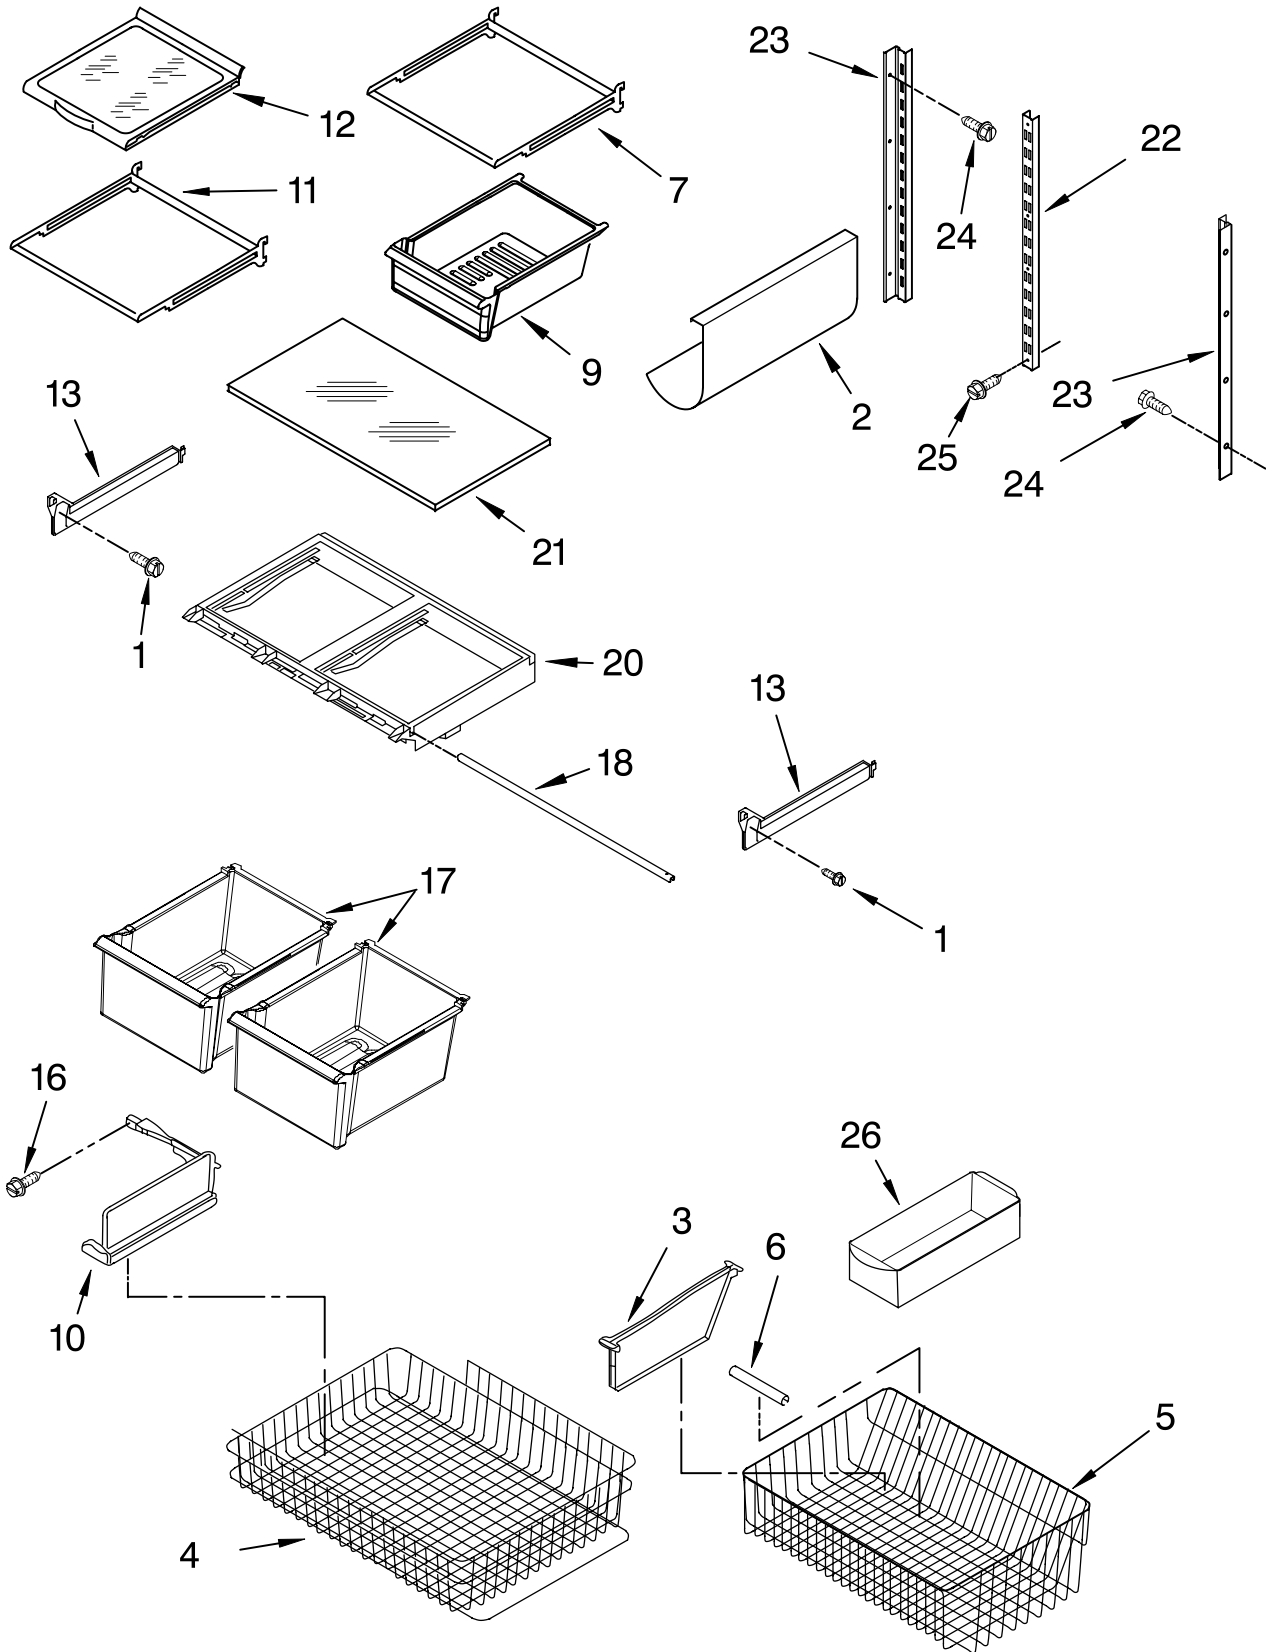

SHELF PARTS

For Models: GB2SHDXPQ01, GB2SHDXPB01, GB2SHDXPT01, GB2SHDXPS01
(White) (Black) (Biscuit) (Stainless Steel)

FOR ORDERING INFORMATION REFER TO PARTS PRICE LIST

SHELF PARTS

For Models: GB2SHDXPQ01, GB2SHDXPB01, GB2SHDXPT01, GB2SHDXPS01
(White) (Black) (Biscuit) (Stainless Steel)

Illus. No.	Part No.	DESCRIPTION
1	4344167	Screw
2	4344294	Rack, Wine
3	8171227	Divider, Basket (Lower)
4	8208181	Basket, Freezer (Upper)
5	8171225	Basket, Freezer (Lower)
6	8208220	Handle, Basket
7	4344381	Frame, Shelf (Meat Pan)
9	8170754	Meat Pan
10	8171226	Divider, Basket (Upper)
11	8170763	Shelf Assembly (3)
12	8170964	Shelf, S/G, S/O
13	8208230	Support, Crisper Left Side
	8208231	Right Side
16	8171073	Screw
17	8170717	Crisper (2)
18	8170554	Support, Crisper Cvr
20	8171168	Frame, Crisper
21	8170560	Glass, Crisper Cover
22	8170870	Ladder, Center
23	8170871	Ladder, Side
24	4344396	Screw
25	8170578	Screw
26	8170709	Bin, Egg