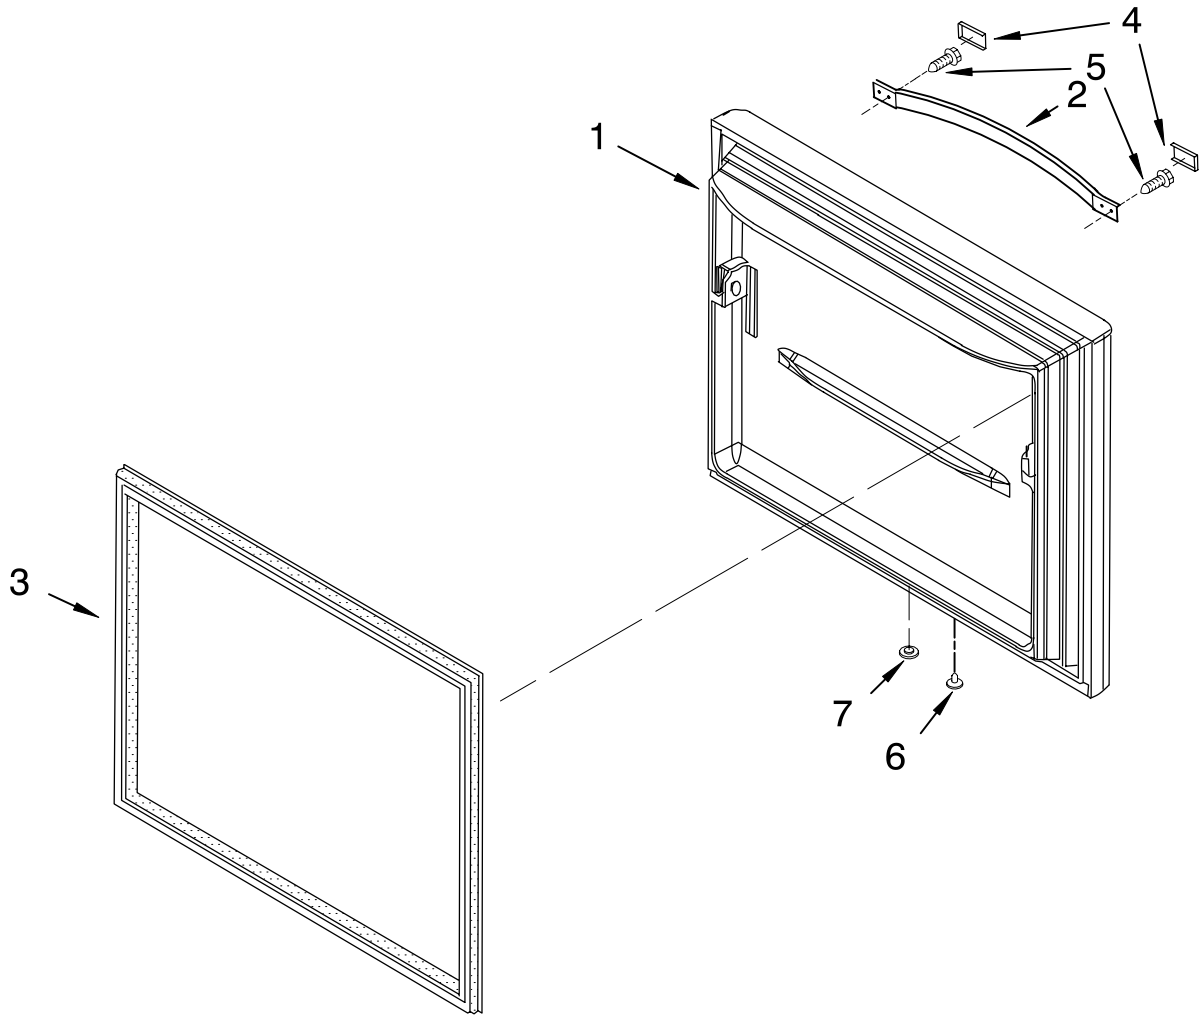

FREEZER DOOR PARTS

For Models: GB2SHDXPQ01, GB2SHDXPB01, GB2SHDXPT01, GB2SHDXPS01
(White) (Black) (Biscuit) (Stainless Steel)

Illus. No.	Part No.	DESCRIPTION	Illus. No.	Part No.	DESCRIPTION	Illus. No.	Part No.	DESCRIPTION
1		Freezer Door (w/ Insulation)	3		Door Gasket, Magnetic	5	8170499	Screw
	8208226	White		8171163	White	6	8208212	Plug, Button (2)
	8208227	Black		8171162	Black		8208213	Black
	8208228	Biscuit	4		Trim, Handle	7		Plug, Button (1)
	8208229	Stainless Steel		8170752	White		8170953	White
2		Handle		8170785	Black		4343926	Black
	8170776	White		8170786	Biscuit			
	8170961	Black						
	8170777	Biscuit						

FOR ORDERING INFORMATION REFER TO PARTS PRICE LIST