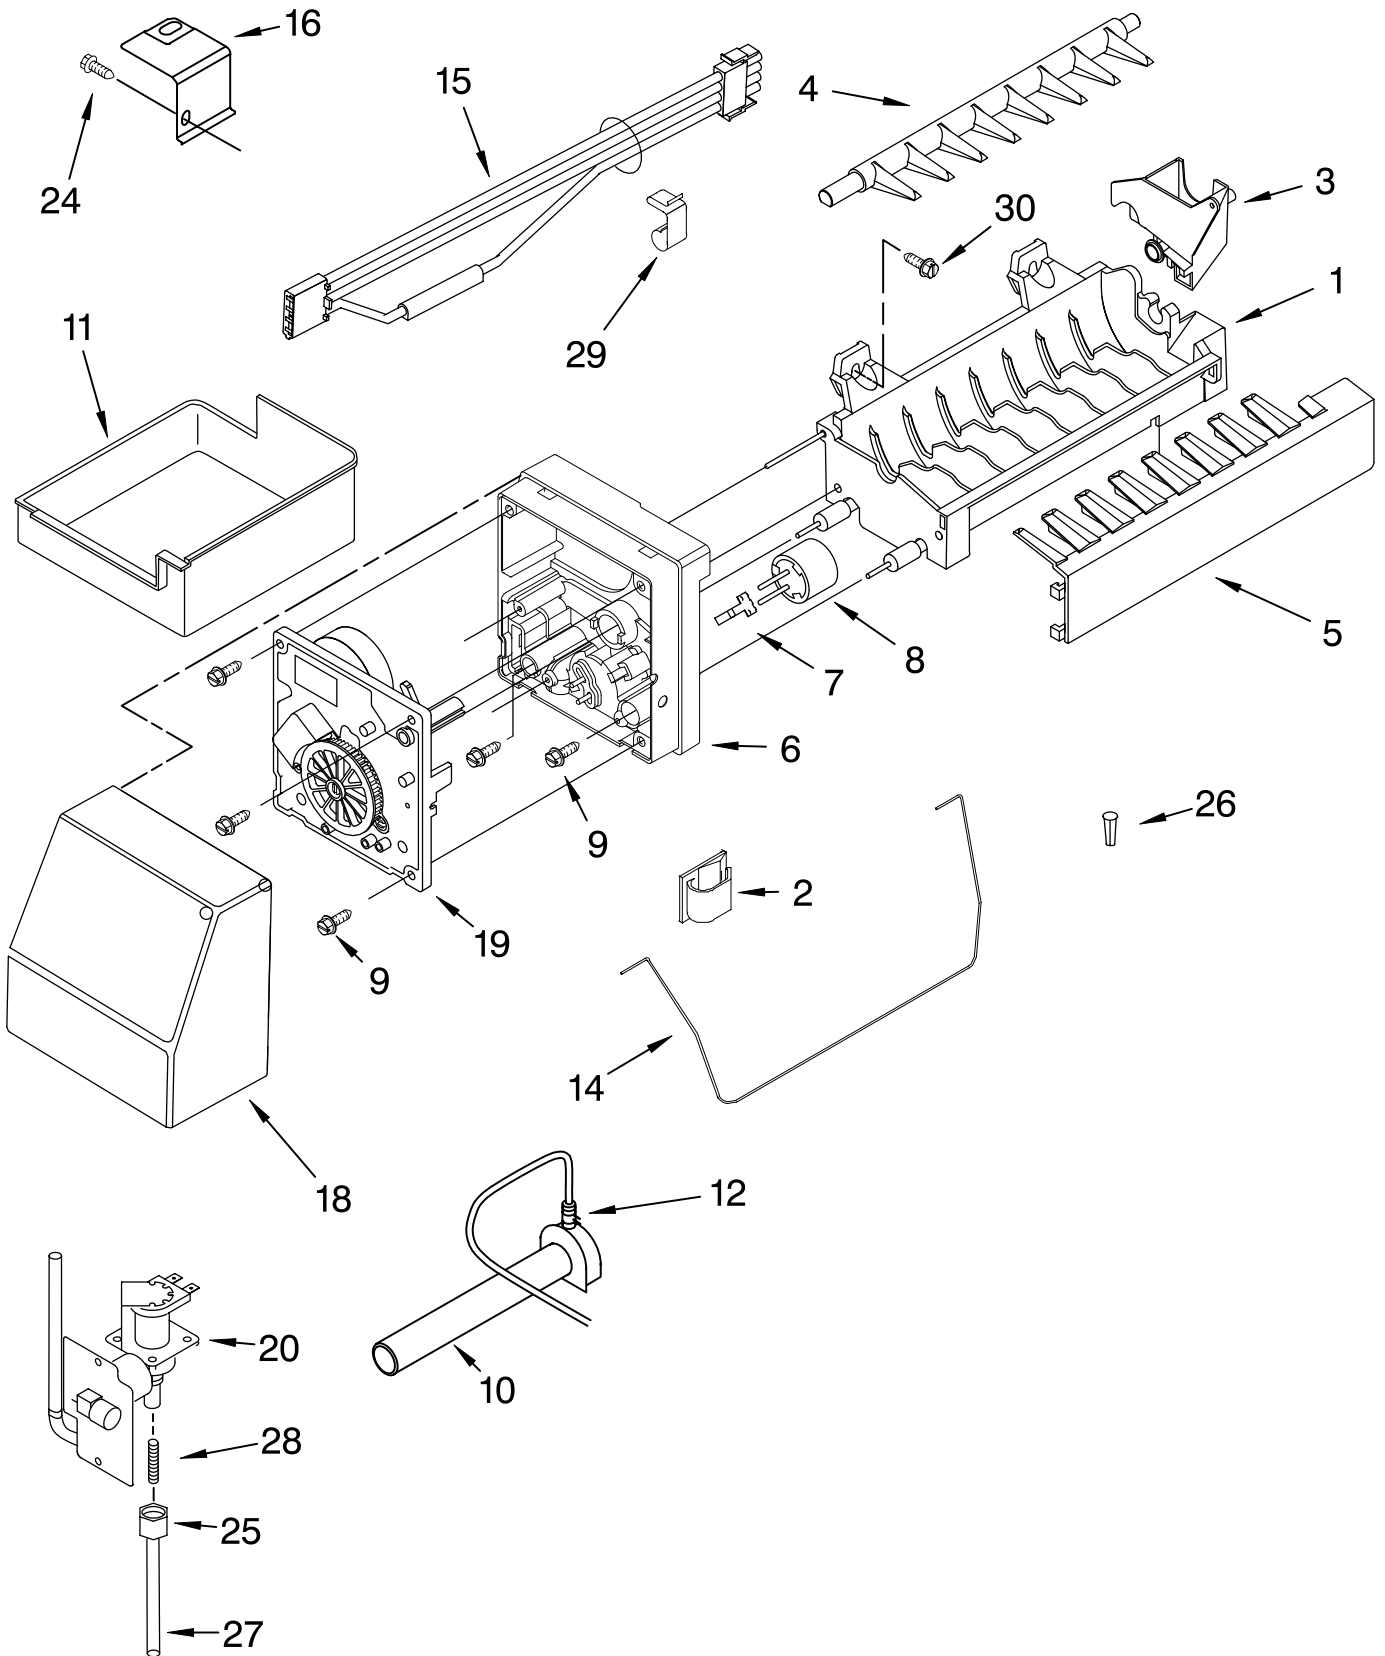

ICEMAKER PARTS

For Models: GB2SHDXPQ01, GB2SHDXPB01, GB2SHDXPT01, GB2SHDXPS01
(White) (Black) (Biscuit) (Stainless Steel)

FOR ORDERING INFORMATION REFER TO PARTS PRICE LIST

ICEMAKER PARTS

For Models: GB2SHDXPQ01, GB2SHDXPB01, GB2SHDXPT01, GB2SHDXPS01
(White) (Black) (Biscuit) (Stainless Steel)

Illus. No.	Part No.	DESCRIPTION
1		Mold & Heater (Not Available, Order 4396418) Assembly
2	4344265	Clip
3	8170928	Bearing & Inlet
4	8170927	Ejector
5	8170929	Ice Stripper
6	8170932	Support
7	8170930	Retainer, Thermostat (2)
8		Thermostat (Not Available, Order 4396418)
9	8170933	Screw (4)
10	8170414	Fill, Tube
11	8170926	Pan, Ice
12	4343702	Clip
14	8171289	Shutoff Arm
15	8170938	Harness, Ice Maker
16	8170931	Clip, Ice Maker
18	8208238	Cover
19		Module Assembly (Not Available, Order 4396418)
20	8208237	Valve, Water Inlet
24	8170943	Screw
25	4343704	Compression Nut
26	4344402	Insert, Tube
27	8170934	Tube, Water
28	4343686	Spring
29	4343984	Clip, Wire
30	4343675	Screw

Note: The Following Parts Are
Components Of Accessory Bag

- 4344548 Coupling
- 488878 Tube Clamp
- 4344549 Plug, Hole
- 4344316 Plug, Button