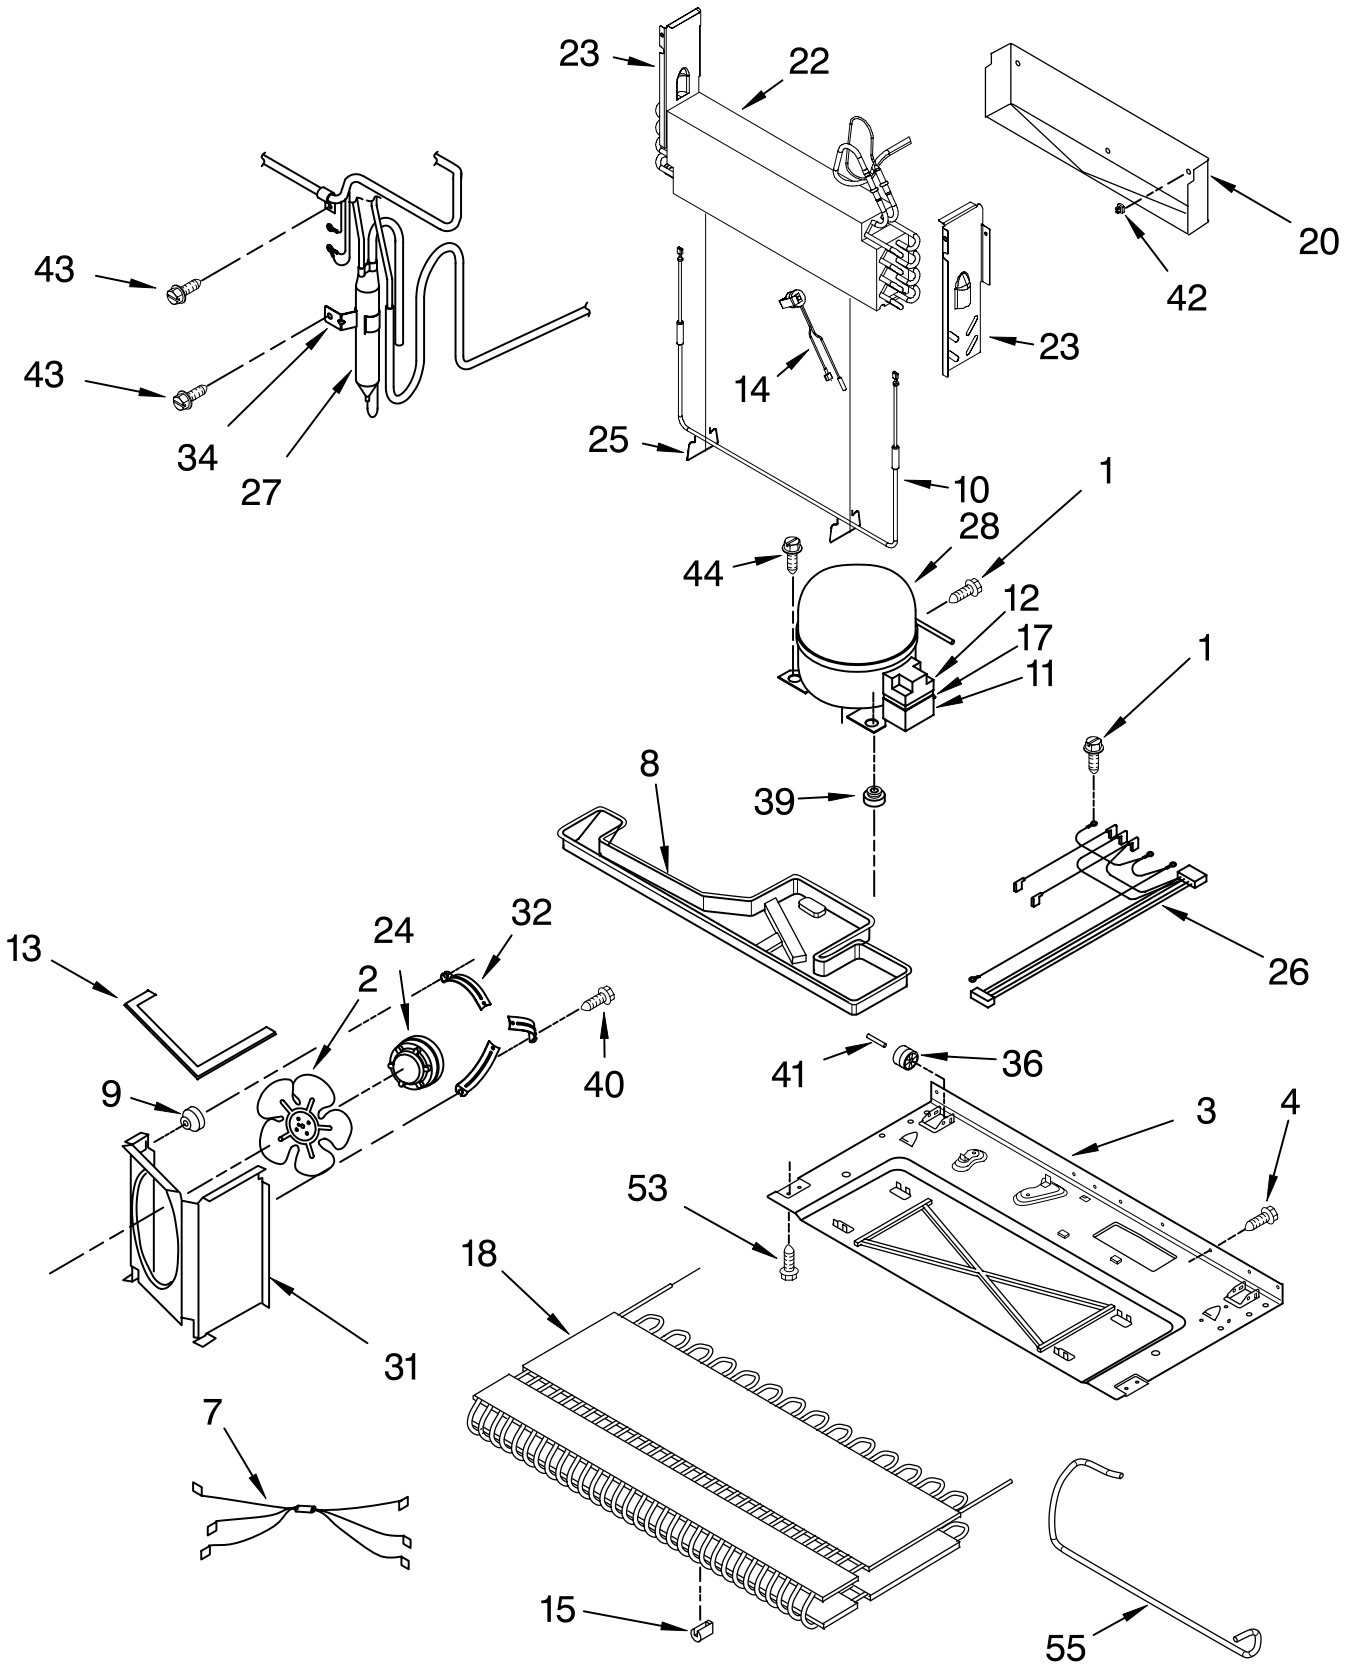

UNIT PARTS

FOR ORDERING INFORMATION REFER TO PARTS PRICE LIST

UNIT PARTS

For Models: GB2SHDXPQ01, GB2SHDXPB01, GB2SHDXPT01, GB2SHDXPS01
(White) (Black) (Biscuit) (Stainless Steel)

Illus. No.	Part No.	DESCRIPTION	Illus. No.	Part No.	DESCRIPTION	Illus. No.	Part No.	DESCRIPTION
1	4343865	Screw	23		Dam			
2	8208223	Blade, Fan		8171155	Right Side			
3	8208232	Base		8171154	Left Side			
4	4344167	Screw	24	8208221	Motor, Fan			
7	8208204	Harness, Evap. Heater	25	4343918	Clip, Heater			
8	8170911	Drain Pan	26	8208233	Harness, Unit			
9	8171209	Grommet (3)	27	4344268	Drier			
10	8171152	Evaporator Heater	28	8171208	Compressor			
11	8170724	Strap			(Includes Items 11, 12, 15, 17 & 27)			
12	8171210	Overload (Includes Relay)	31	8170906	Shroud			
13	8170914	Gasket	32	8208222	Bracket, Fan Motor			
14	8170904	Bi-Metal	34	8170901	Clip, Drier			
15	8170912	Grommet	36	8170916	Roller			
17	8170462	Capacitor	39	4343845	Grommet (4)			
18	8171211	Condenser	40	8208234	Screw			
20	8170882	Tray, Drip	41	8170917	Axle, Roller			
22	8170889	Evaporator	42	4344219	Clip, Evaporator			
			43	8170902	Screw			
			44	8171253	Screw			
			53	4344292	Screw			
			55	8171240	Tube, Drain			
						Following Parts Not Illustrated and Optional Parts Not Included		
							978025	Valve, Access (1/4")
							978026	Valve, Access (5/16")
							978027	Valve, Access (3/8")
							978028	Valve, Access (1/2")
							978029	Valve, Access (5/8")
							978030	Valve, Access (3/4")
							876764	Valve, Access (3/16")
						REFRIGERANT CHARGE		
								5.00 Ozs. (R-134A)

FOR ORDERING INFORMATION REFER TO PARTS PRICE LIST