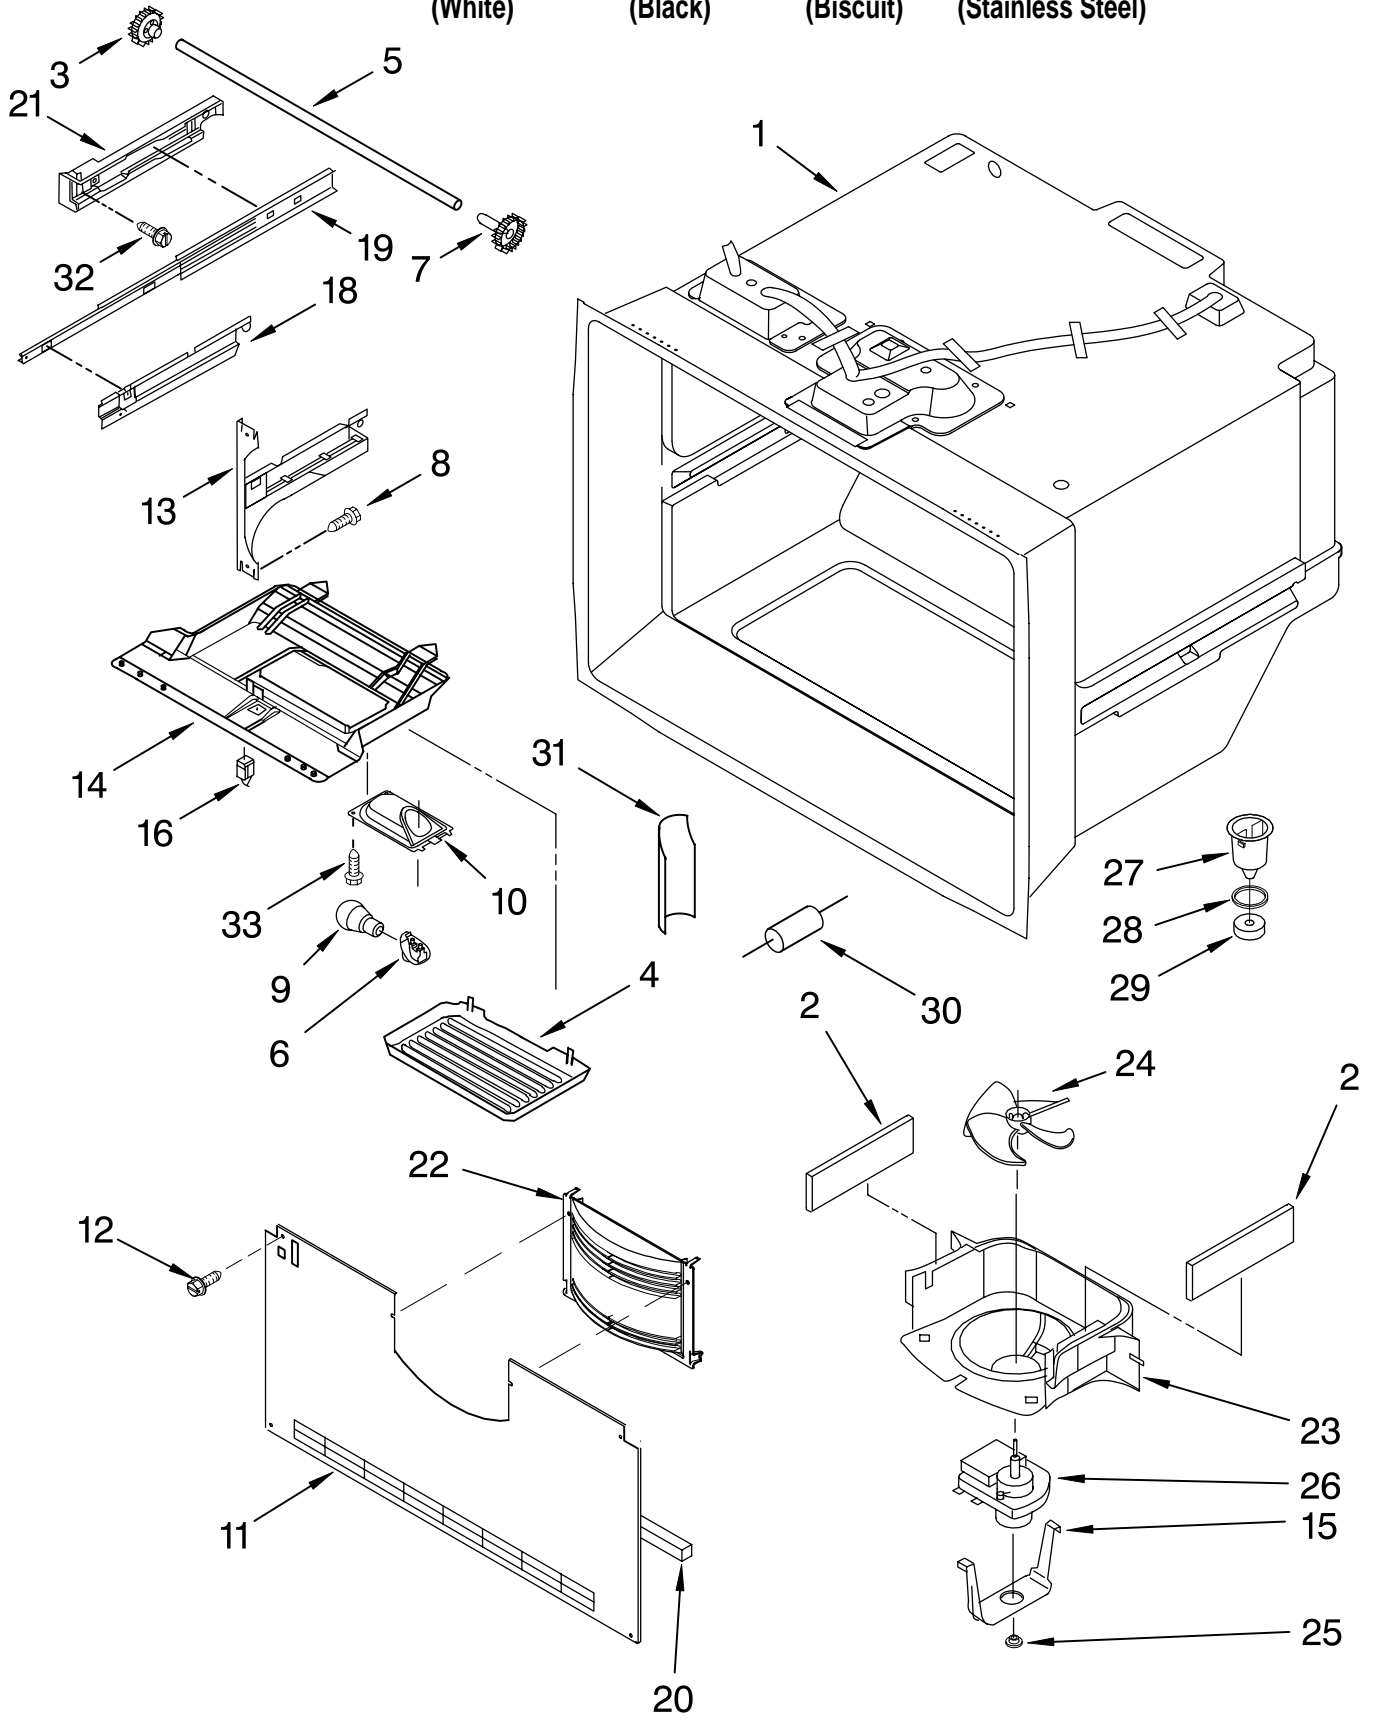

FREEZER LINER PARTS

For Models: GB2SHDXPQ01, GB2SHDXPB01, GB2SHDXPT01, GB2SHDXPS01
(White) (Black) (Biscuit) (Stainless Steel)

FOR ORDERING INFORMATION REFER TO PARTS PRICE LIST

FREEZER LINER PARTS

For Models: GB2SHDXPQ01, GB2SHDXPB01, GB2SHDXPT01, GB2SHDXPS01
(White) (Black) (Biscuit) (Stainless Steel)

Illus. No.	Part No.	DESCRIPTION
1		Liner (Not A Serviceable Part)
2	8170897	Gasket, Foam
3	8171237	Gear
4	8208205	Cover, Light
5	8171229	Shaft
6	8170839	Socket, Light
7	8171236	Gear
8	8170456	Screw
9	8208190	Bulb, Light
10	8170838	Housing, Frz. Light
11	8208235	Cover, Evaporator
12	4344167	Screw
13		Bracket, Door
	8171232	Left
	8171233	Right
14	8208206	Housing, Lighting
15	8171238	Clip, Evap. Motor
16	8170842	Switch, Light
18		Bracket, Basket
	8171234	Left
	8171235	Right
19	8208214	Slide, Drawer (2)
20	8208203	Gasket, Bottom
21		Bracket, Slide
	8208215	Left
	8208216	Right
22	8170881	Cover, Fan Shroud
23	8171153	Shroud, Evap. Fan
24	8170544	Blade, Fan (Evaporator)
25	8171086	Grommet (2)
26	8170894	Motor, Evaporator
27	4344385	Funnel, Drain (Incl. # 28 & 29)
28	4344311	Seal
29	4344310	Gasket
30	8208196	Thermistor
31	8208202	Cover, Thermistor
32	8208217	Screw
33	4343670	Screw
33	4343670	Screw

Following Parts Not Illustrated

8208199 Harness, Lights
(Freezer)