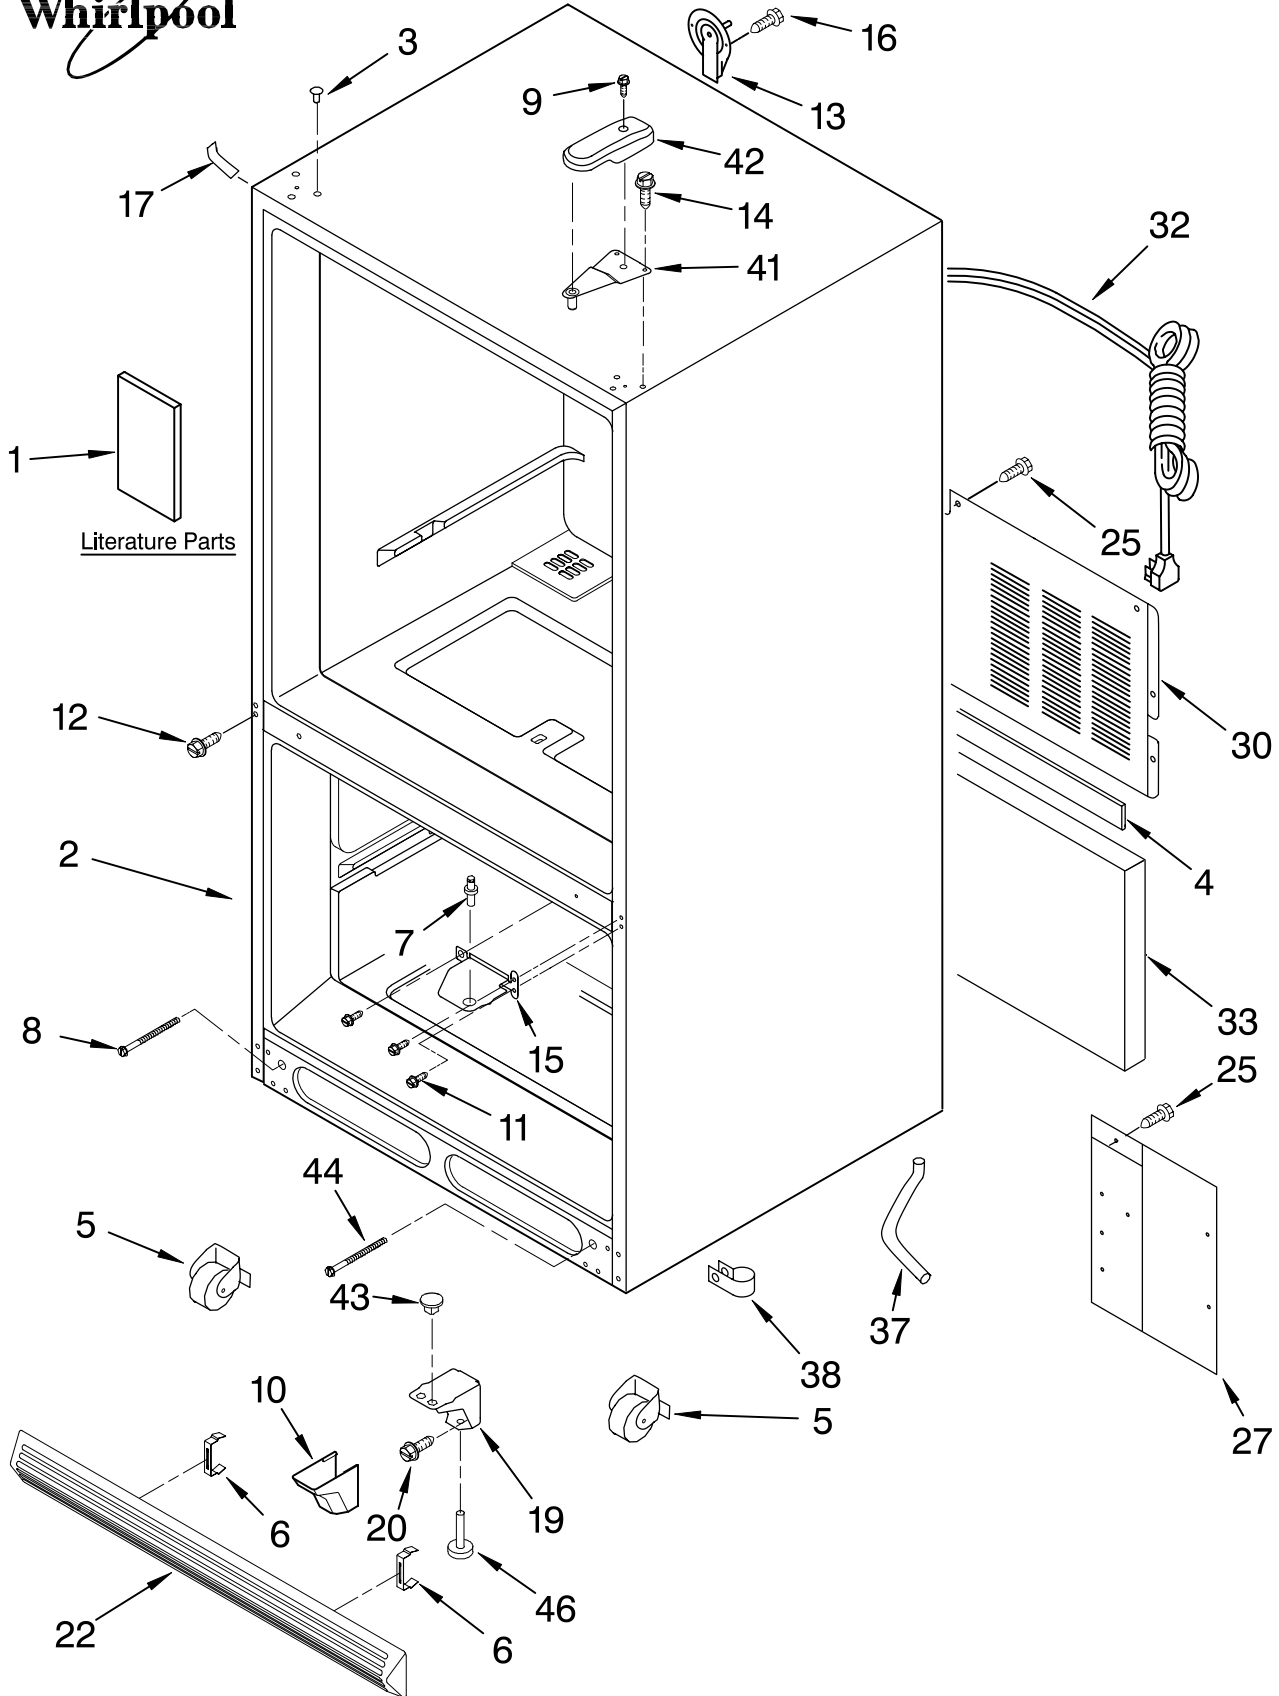

CABINET PARTS

REFRIGERATOR

For Models: GB2SHDXPQ01, GB2SHDXPB01, GB2SHDXPT01, GB2SHDXPS01
(White) (Black) (Biscuit) (Stainless Steel)

FOR ORDERING INFORMATION REFER TO PARTS PRICE LIST

CABINET PARTS

For Models: GB2SHDXPQ01, GB2SHDXPB01, GB2SHDXPT01, GB2SHDXPS01
 (White) (Black) (Biscuit) (Stainless Steel)

Illus. No.	Part No.	DESCRIPTION	Illus. No.	Part No.	DESCRIPTION	Illus. No.	Part No.	DESCRIPTION
1		Literature Parts	13	8208155	Cover, Water Line	30	8170910	Cover, Unit
	2300261	Use & Care Guide	14	4344198	Screw	32	8170925	Power Cord
	8208239	Energy Tag	15		Hinge, Center	33	8171247	Insulation, Sound
	8208183	Tech Sheet		8170980	Black	37	8170861	Tube, Drain
2		Cabinet (Not a Servicable Part)	16	4343675	Screw	38	8170862	Clip, Drain Tube
3		Plug, Button (3)	17		Cover, Corner	41	8170974	Hinge, Top
	4344209	White		8170860	White	42		Cover, Hinge
	4344208	Black		8170858	Black		8170977	White
	8170487	Biscuit		8170859	Biscuit		8170975	Black
4	8170924	Gasket	19		Hinge, Bottom		8170976	Biscuit
5	8170886	Roller Assembly		8171067	White	43	8170878	Plug, Button
6	8170869	Clip, Grille		8171066	Black	44	8208236	Bolt, Adjusting (Rear Roller)
7	4344177	Pin, Center Hinge	20	8171202	Screw	46	8171272	Foot Brake
8	8170972	Bolt, Adjusting (Front Roller)	22		Grille Assembly (Includes Clips)	Following Parts Not Illustrated		
9	8171215	Screw		8170866	White		8170942	Clamp, Tube
10		Hinge Cover, Bottom		8170867	Black			
	8171004	White		8170868	Biscuit			
	8171002	Black	25	4344167	Screw			
	8171003	Biscuit	27	8170920	Cover, Water Valve			
11	4344186	Screw						
12	8170373	Screw						