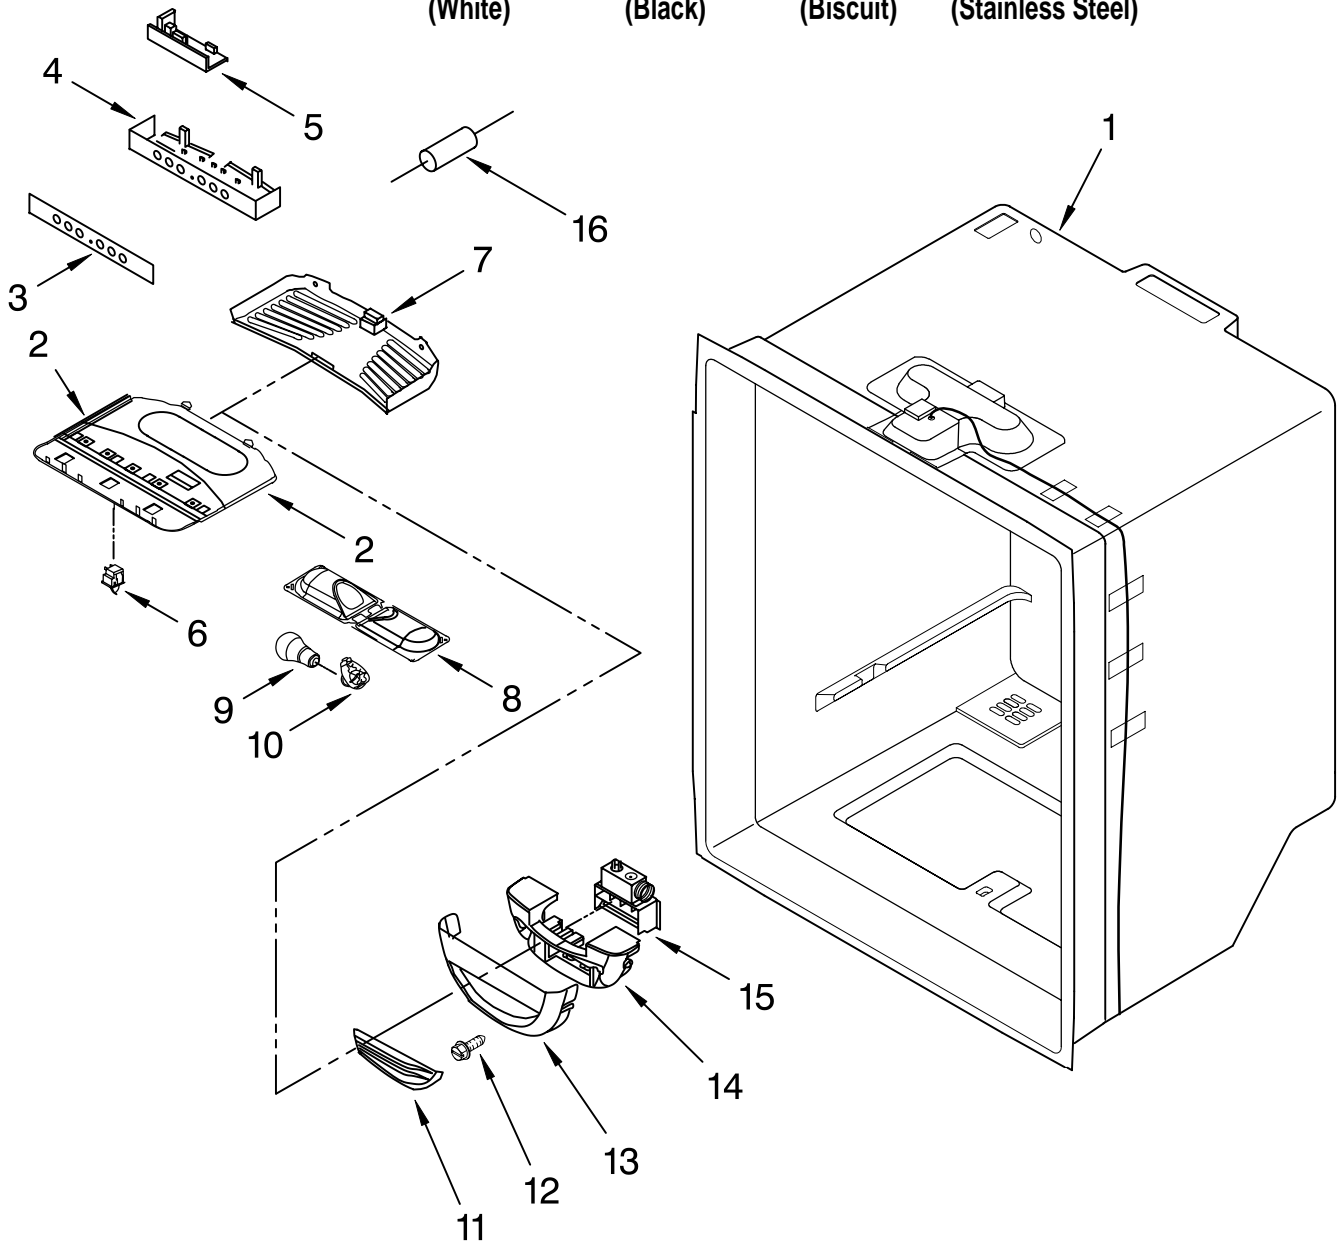

REFRIGERATOR LINER PARTS

For Models: GB2SHDXPQ01, GB2SHDXPB01, GB2SHDXPT01, GB2SHDXPS01
(White) (Black) (Biscuit) (Stainless Steel)

Illus. No.	Part No.	DESCRIPTION
1		Liner (Not A Serviceable Part)
2	8208184	Bracket, Control and Lights
3	8208185	Overlay
4	8208186	Housing, Electronic Control
5	8208187	Electronic Control
6	4344571	Switch, Light
7	8208188	Cover, Light
8	8208189	Housing, Light

Illus. No.	Part No.	DESCRIPTION
9	8208190	Bulb, Light (2)
10	8170839	Socket, Light (2)
11	8208191	Insert, Damper Cover
12	8208192	Screw
13	8208193	Cover, Damper
14	8208194	Insulation
15	8208195	Control, Damper
16	8208196	Thermistor

Illus. No.	Part No.	DESCRIPTION
Following Parts Not Illustrated		
	8208197	Harness, Damper Control
	8208198	Harness, Controls (Refrigerator) (Includes # 16)

FOR ORDERING INFORMATION REFER TO PARTS PRICE LIST