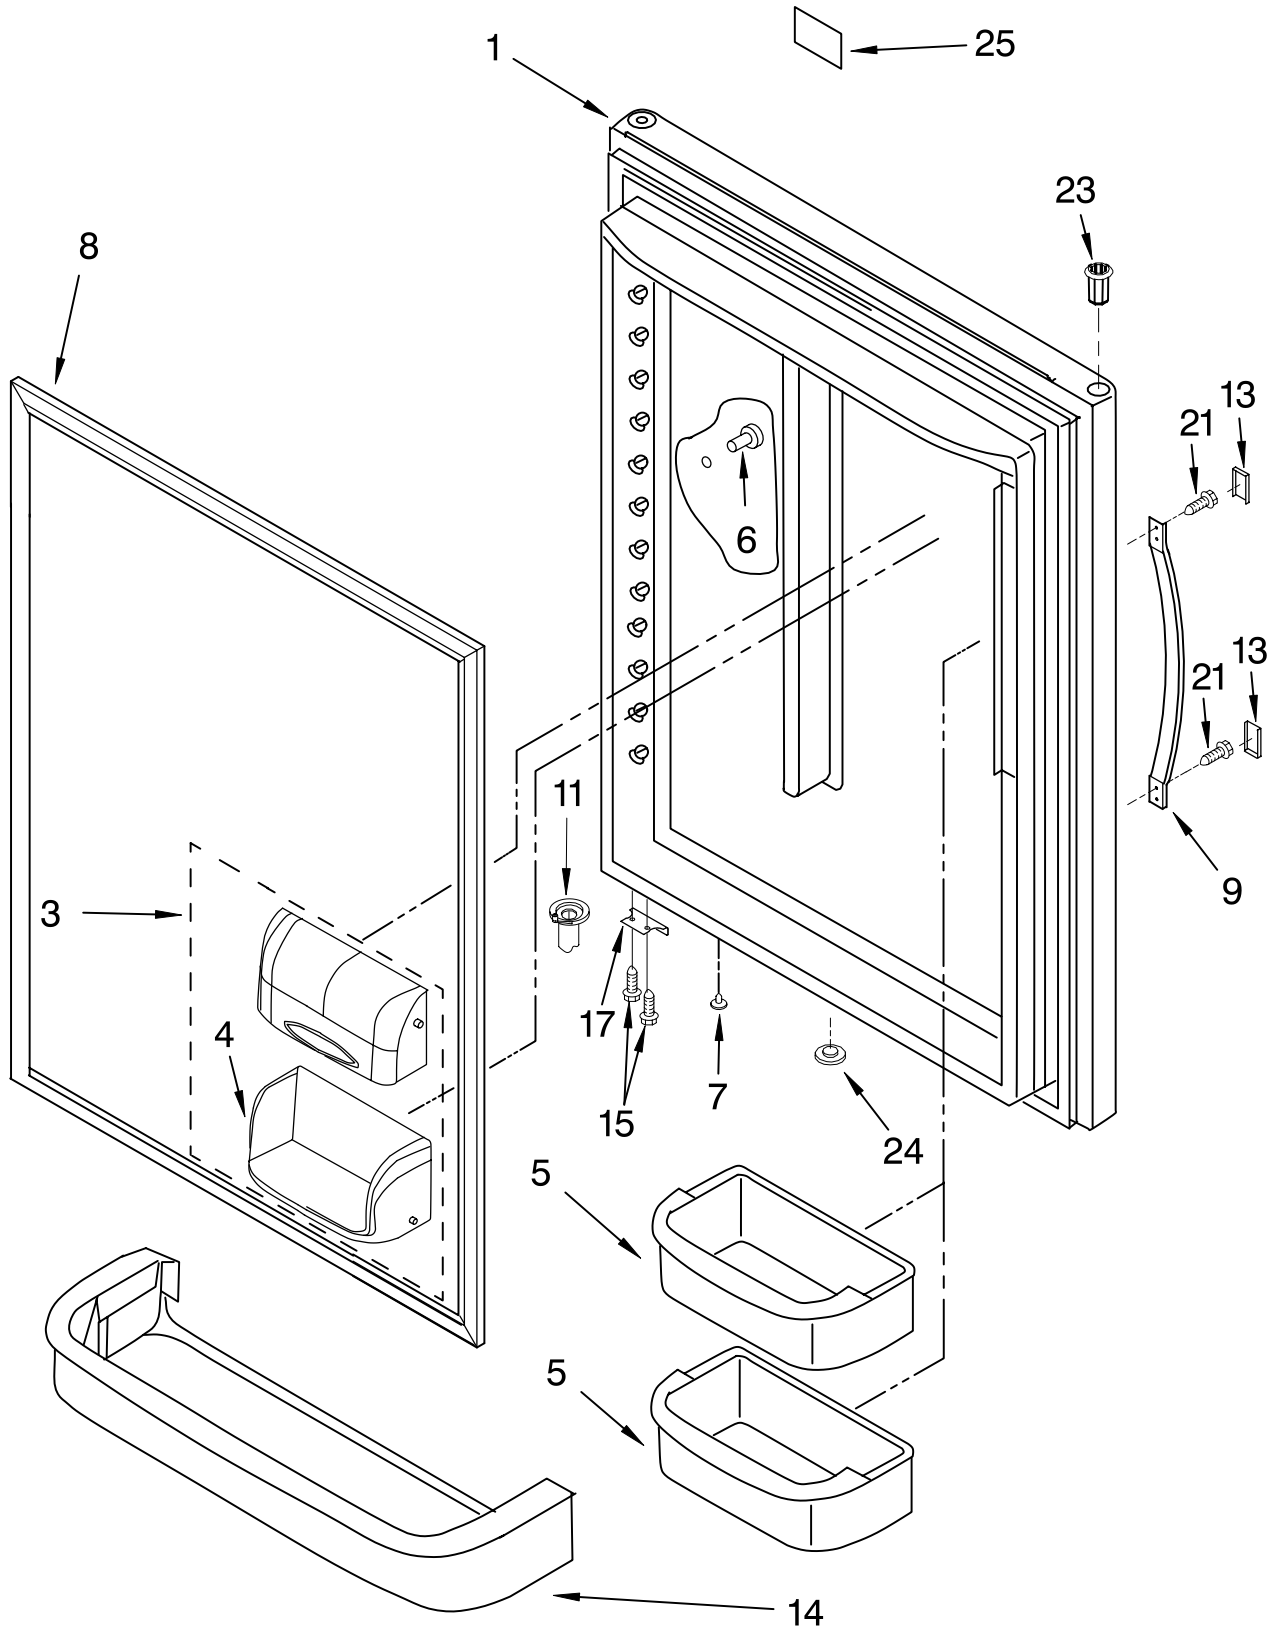

REFRIGERATOR DOOR PARTS

For Models: GB2SHDXPQ01, GB2SHDXPB01, GB2SHDXPT01, GB2SHDXPS01
(White) (Black) (Biscuit) (Stainless Steel)

FOR ORDERING INFORMATION REFER TO PARTS PRICE LIST