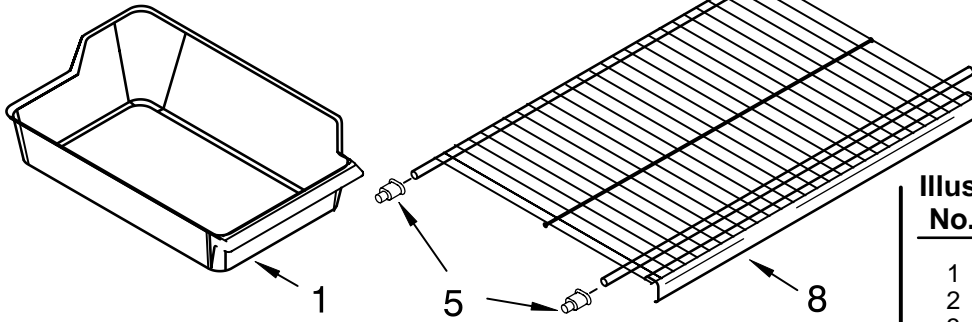

SHELF PARTS

For Models: ET8WTMXKQ04, ET8WTMXKT04
(White) (Biscuit)

FREEZER