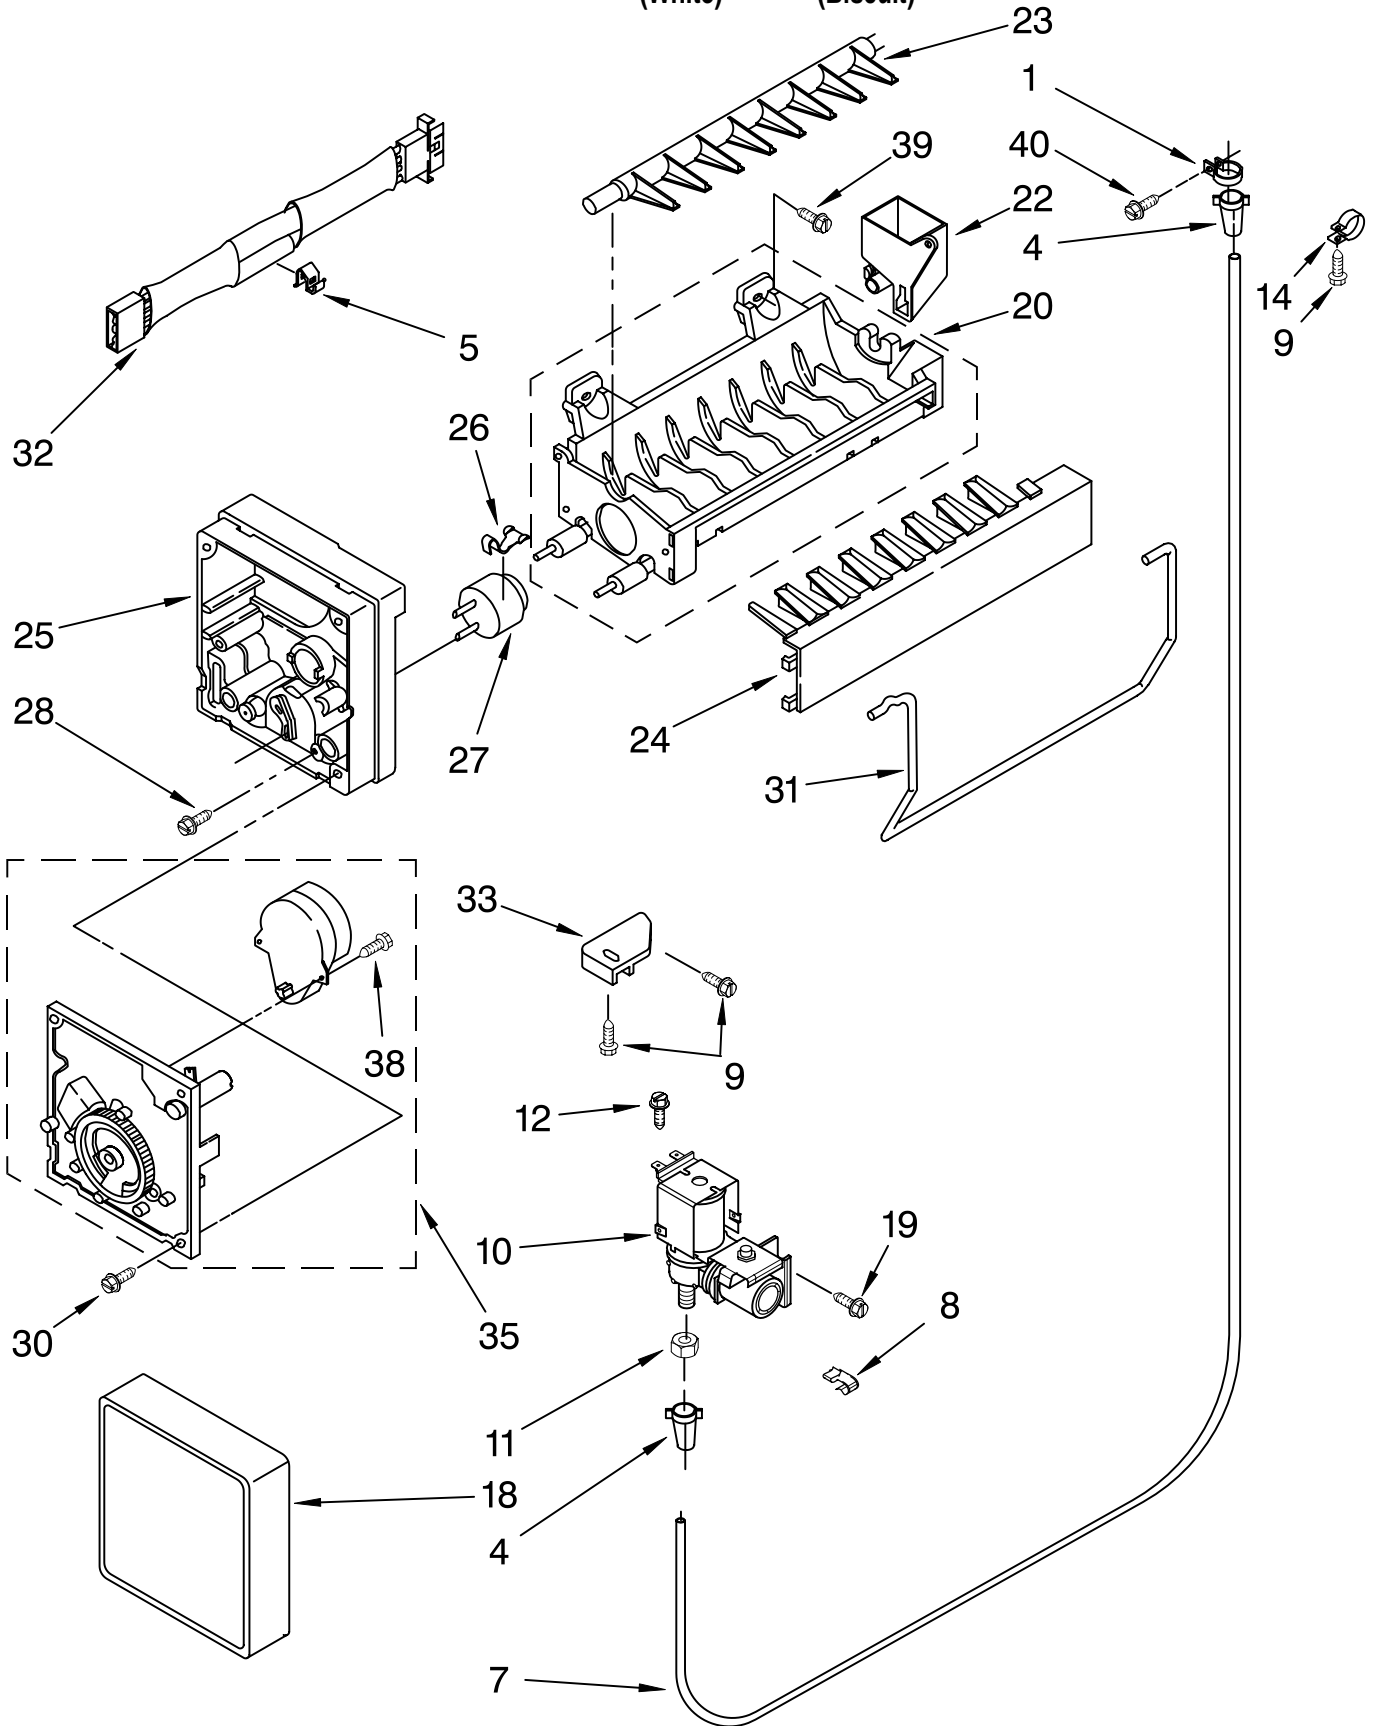

ICEMAKER PARTS

For Models: ET8WTMXKQ04, ET8WTMXKT04
(White) (Biscuit)

FOR ORDERING INFORMATION REFER TO PARTS PRICE LIST

ICEMAKER PARTS

For Models: ET8WTMXKQ04, ET8WTMXKT04
(White) (Biscuit)

Illus. No.	Part No.	DESCRIPTION
1	488878	Clamp, Tube
4	2181939	Insert, Tube
5	628379	Clip, Fuse
7	2181943	Tube Water
8	2210495	Clip, Water Valve
9	489478	Screw
10	2210494	Valve Solenoid
11	627018	Nut Compression
12	489464	Screw
14	489385	Clamp, Tube
18	2210484	Cover
19	8281265	Screw
20	628228	Mold & Heater Assembly (Also Order 542638 Silicone Grease)
22	628356	Cup, Water Fill
23	2194711	Ejector
24	2182124	Ice Striper
25	2194712	Support
26	627796	Retainer Thermostat
27	628397	Thermostat (Also Order 542369 Cement Alumilastic)
28	489322	Screw
30	489276	Screw
31	627792	Shut Off Arm
32	2187464	Harness, Wiring
33	628320	Bracket
35	628399	Module Assembly (Includes Item 38)
38	489136	Screw, 3-24 x 23/64
39	488208	Screw
40	488886	Screw, 8-18 x 1/2
100	4317943	Icemaker, Complete Assembly

FOR ORDERING INFORMATION REFER TO PARTS PRICE LIST