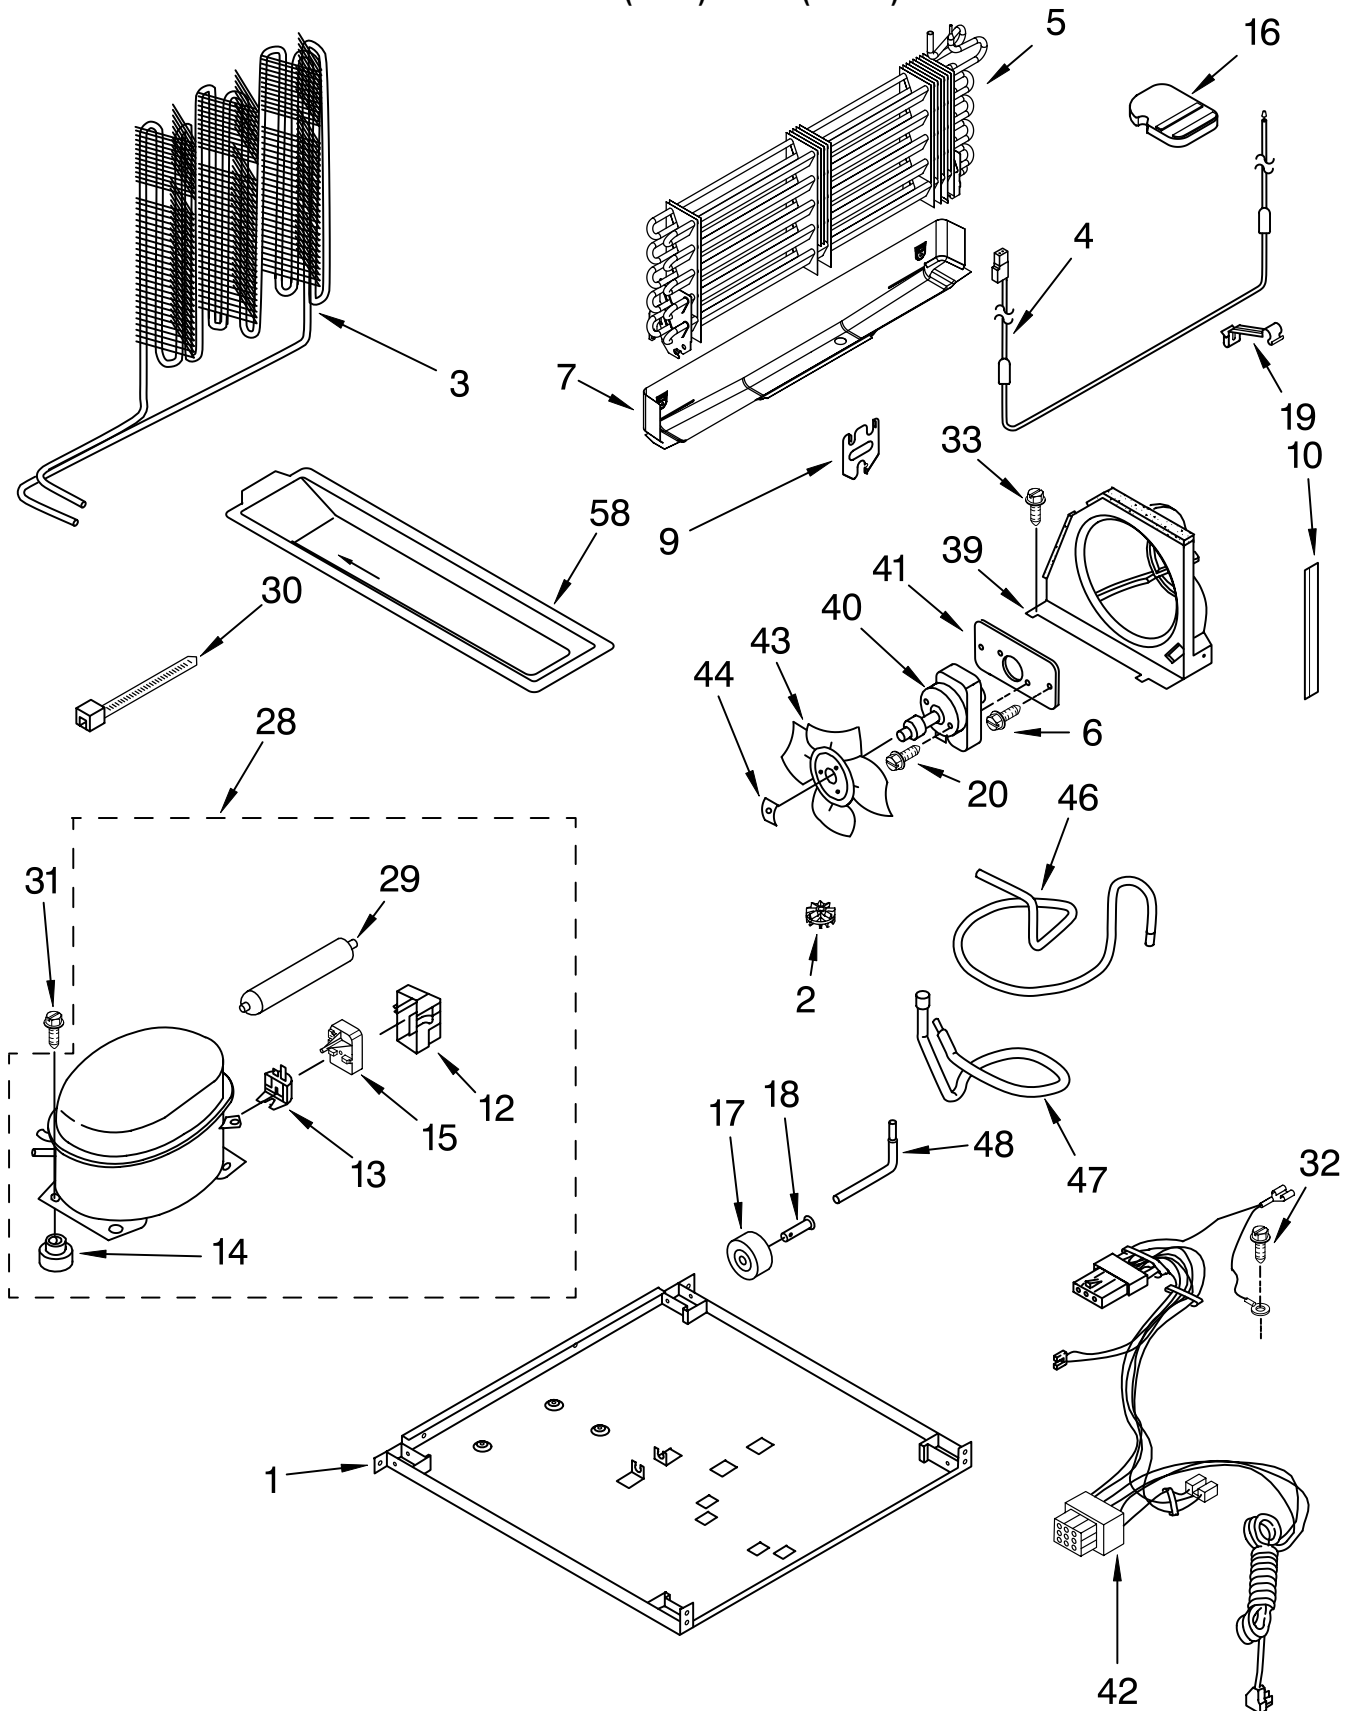

UNIT PARTS

For Models: ET8WTMXKQ04, ET8WTMXKT04
(White) (Biscuit)

FOR ORDERING INFORMATION REFER TO PARTS PRICE LIST

UNIT PARTS

For Models: ET8WTMXKQ04, ET8WTMXKT04
(White) (Biscuit)

Illus. No.	Part No.	DESCRIPTION
1	2225597	Plate, Unit Mounting
2	531933	Grommet
3	2214960	Condenser
4	2176300	Heater, Defrost
5	2254250	Evaporator Assy.
6	489494	Screw
7	2254294	Drain Pan
9	2176301	Bracket, Heater
10	2163780	Extension, Air Baffle
12		Cover
	2162358	Production
	4387731	Service
13		Overload
	2149959	Production
	4387938	Service (Includes Relay)
14		Grommet (4)
	1100826	Production
	4387558	Service
15	2258450	Start-Device, Combination (Start Relay and Overload)for Production
		Compressor Only
16	2201184	Support Block

Illus. No.	Part No.	DESCRIPTION
17	2150304	Roller (2)
18	981126	Rivet
19	2182338	Clip, Heater
20	8281197	Screw
28	2225647	Compressor (Includes Items 12, 13, 14, 15, 20, 29 & 31) (Also Order 482801 Installation Kit & 876765 Tube Kit)
29		Drier
	2199167	Production
	4387019	Service
30	2155774	Clamp
31	489373	Screw
32	488500	Screw
33	3400518	Screw
39	2198921	Air Baffle
40	2206005	Motor, Condenser
41	2210750	Plate
42	2187742	Wire Assy. Unit
43	2190685	Fan Blade
44	486692	Nut
46	2205294	Tube, Discharge
47	2205293	Tube, Suction
48	2212848	Tube, Process
58	2225517	Evap. Tray

Illus. No.	Part No.	DESCRIPTION

Following Parts Not Illustrated and Optional Parts Not Included

978025	Valve, Access (1/4")
978026	Valve, Access (5/16")
978027	Valve, Access (3/8")
978028	Valve, Access (1/2")
978029	Valve, Access (5/8")
978030	Valve, Access (3/4")
876764	Valve, Access (3/16")

REFRIGERANT CHARGE

4.0 Ozs.
(R134A)

FOR ORDERING INFORMATION REFER TO PARTS PRICE LIST