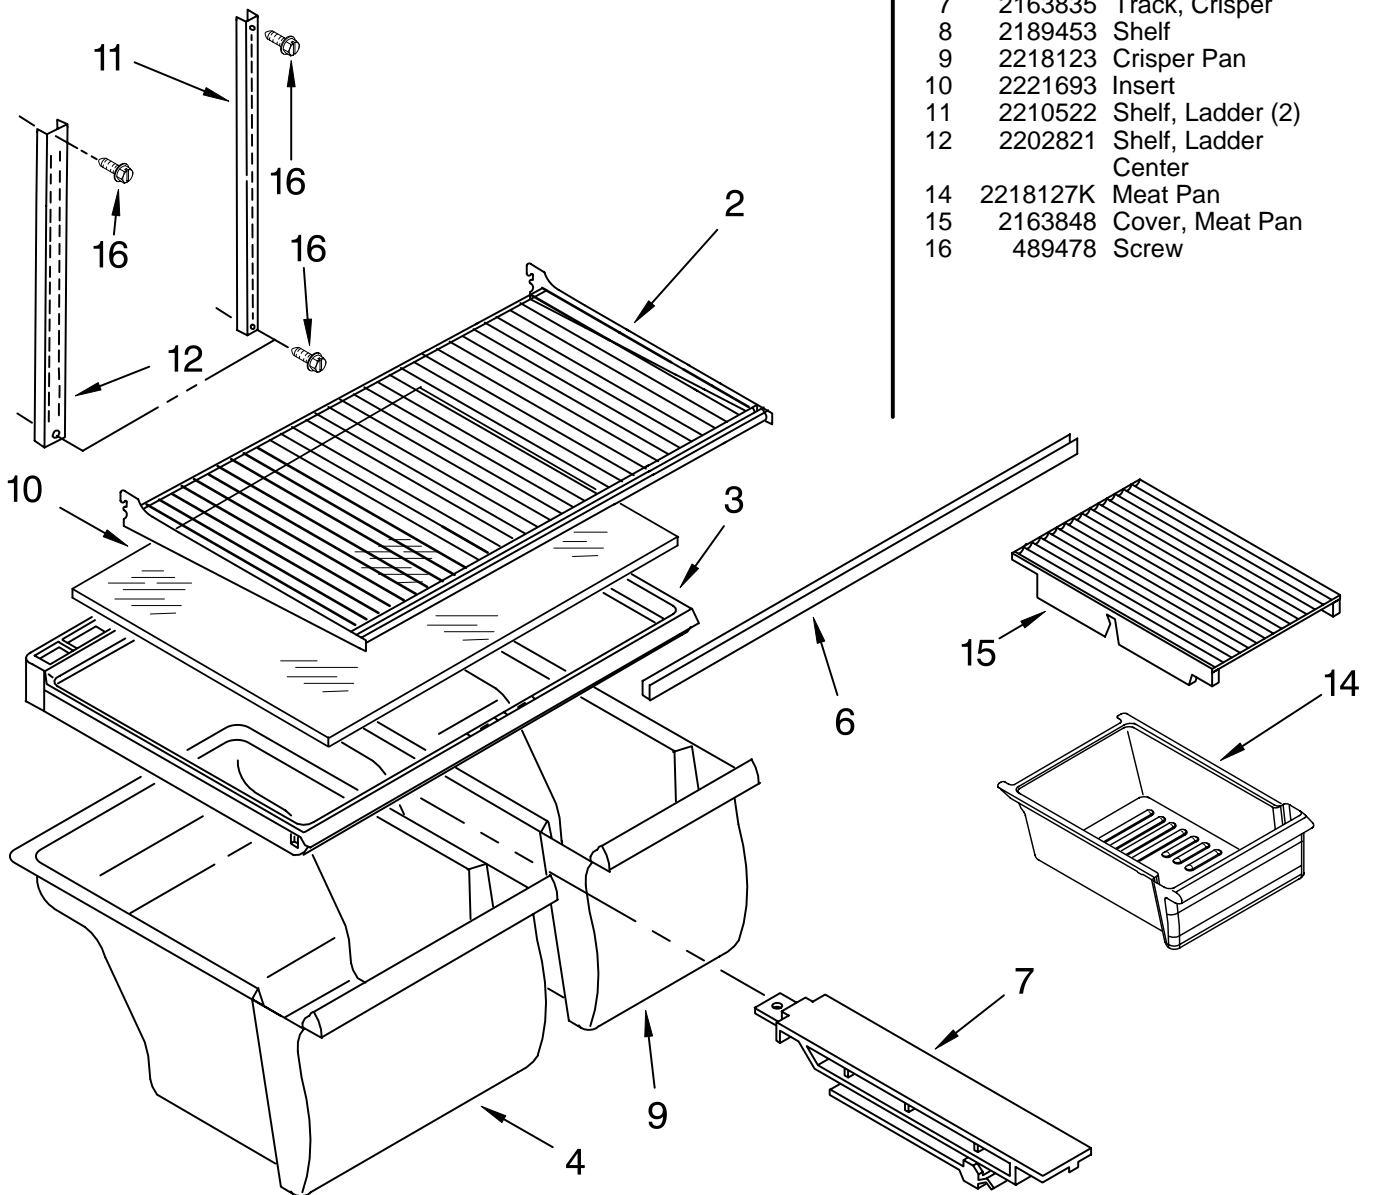

REFRIGERATOR

Illus. No.	Part No.	DESCRIPTION

1	2254352	Ice Bucket
2	2163856	Shelf (2)
3	2221752	Cover, Crisper
4	2218124	Crisper Pan
5	2163762	Shelf, Cup Mtg.
6	2172541	Support, Crisper Cover
7	2163835	Track, Crisper
8	2189453	Shelf
9	2218123	Crisper Pan
10	2221693	Insert
11	2210522	Shelf, Ladder (2)
12	2202821	Shelf, Ladder Center
14	2218127K	Meat Pan
15	2163848	Cover, Meat Pan
16	489478	Screw

FOR ORDERING INFORMATION REFER TO PARTS PRICE LIST