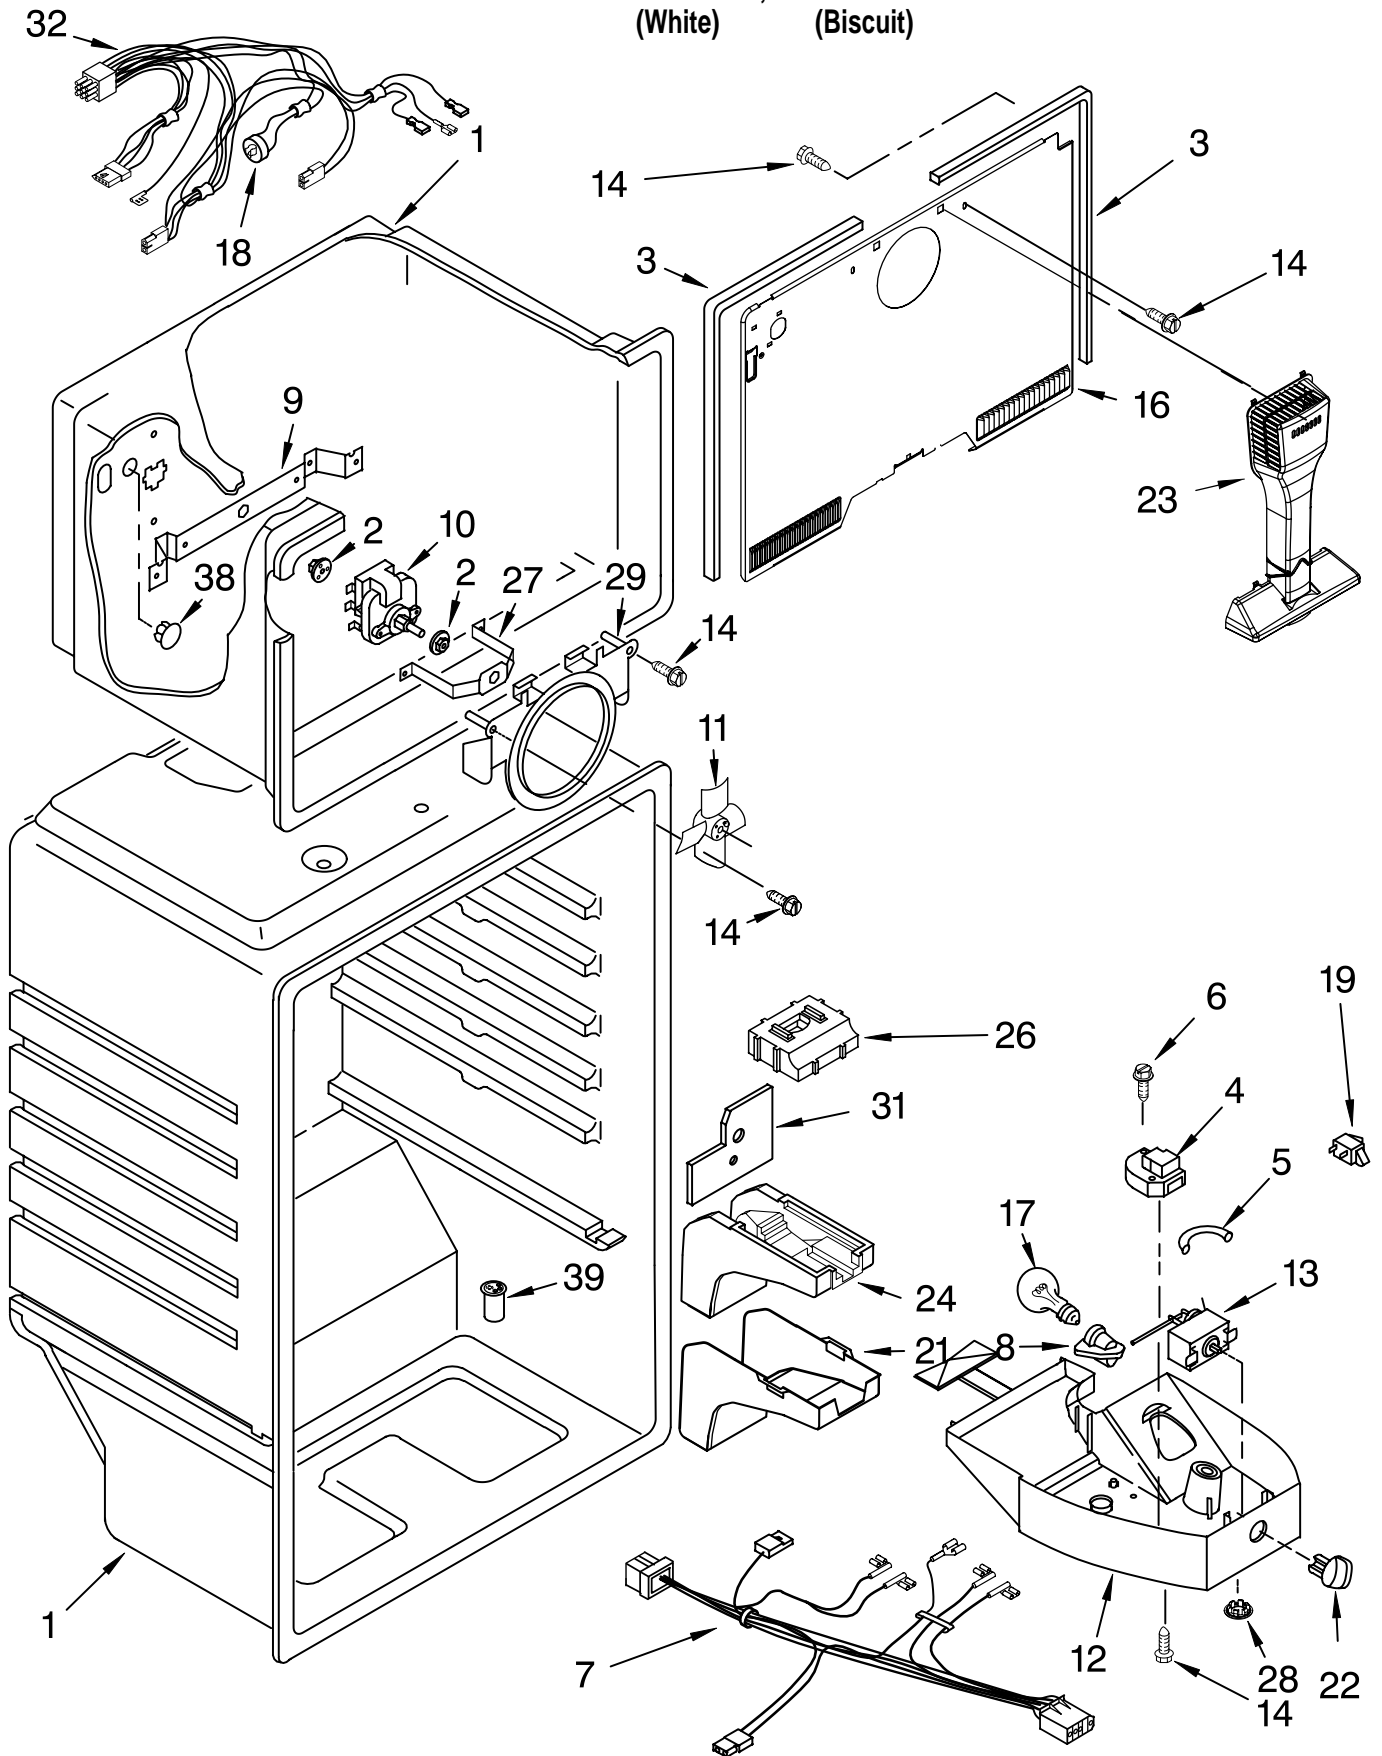

LINER PARTS

For Models: ET8WTMXKQ04, ET8WTMXKT04
(White) (Biscuit)

FOR ORDERING INFORMATION REFER TO PARTS PRICE LIST

LINER PARTS

For Models: ET8WTMXKQ04, ET8WTMXKT04
(White) (Biscuit)

Illus. No.	Part No.	DESCRIPTION
1		Liner (Not A Serviceable Part)
2	2197380	Grommet (2)
3	2254359	Gasket, Evaporator Cover(2)
4	2188376	Defrost Timer
5	2204640	Thermostat Tube Barrier
6	98129	Screw
7	2221668	Wire Assy. Control Box
8	2162085	Socket, Light (2)
9	2214976	Bracket, Fan Rear
10	2214986	Fan Motor
11	2163777	Fan Blade
12	2218381	Control Box
13	2204605	Thermostat
14	489478	Screw
16	2254261	Cover, Evaporator
17	2160708	Light Bulb
18	2221677	Defrost, BI-Metal
19	1118894	Rocker Arm Switch
21	2176281	Cover, Air Diffuser
22	2202885	Knob, Thermostat
23	2254354	Air Tower
24	2189452	Air Diffuser, Bottom
26	2179877	Air Diffuser, Top
27	2214979	Bracket, Fan Front
28	940014	Hole Plug, Control Box
29	2218696	Bracket, Fan Motor
31	2204639	Shield, Heat
32	2187686	Wire Assembly, Freezer Compartment
38	941839	Hole Plug
39	2210509	Valve-Tube, Body

FOR ORDERING INFORMATION REFER TO PARTS PRICE LIST