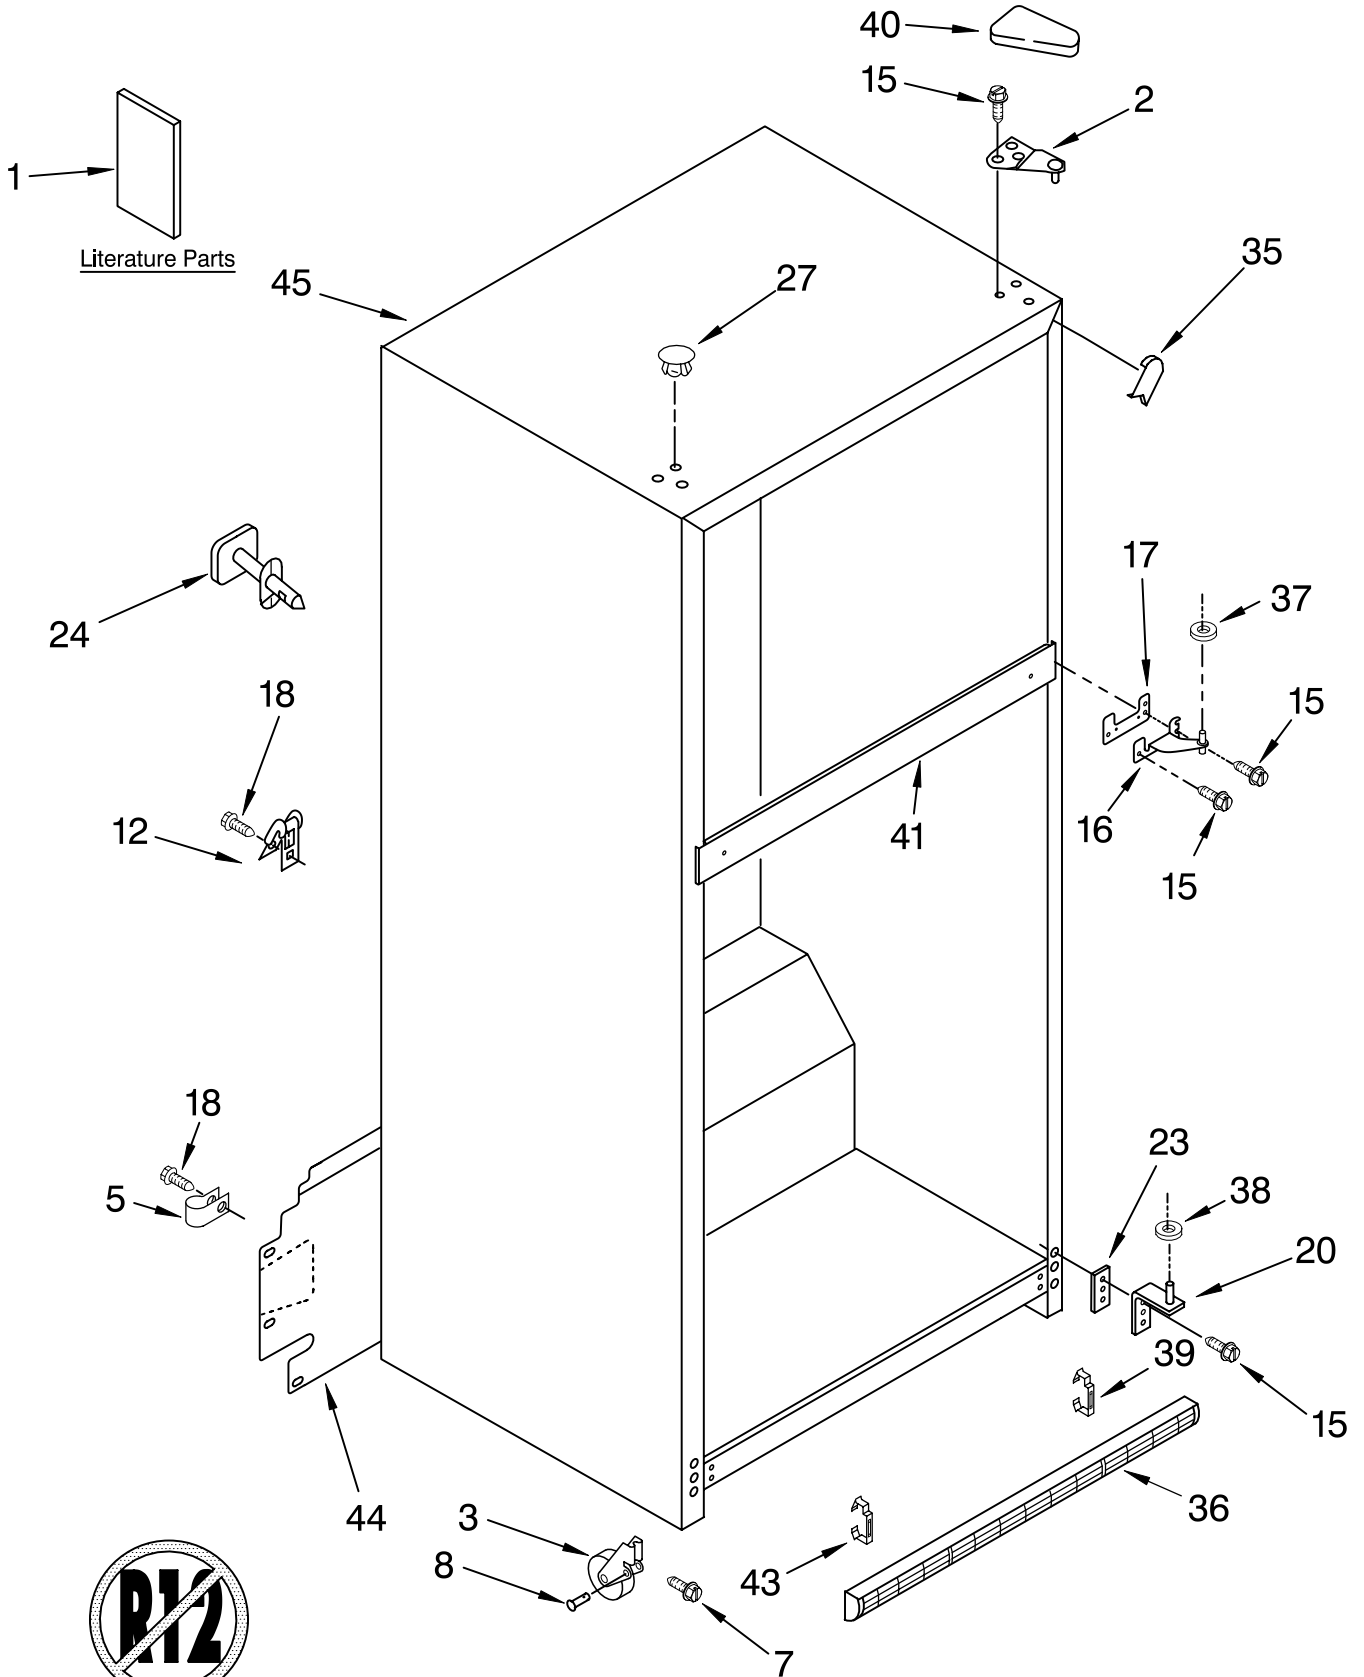

# CABINET PARTS

For Models: ET8WTMXKQ04, ET8WTMXKT04  
(White) (Biscuit)

REFRIGERATOR

FOR ORDERING INFORMATION REFER TO PARTS PRICE LIST

# CABINET PARTS

For Models: ET8WTMXKQ04, ET8WTMXKT04  
(White) (Biscuit)

Illus. No.	Part No.	DESCRIPTION
1		Literature Parts
	LIT2225759	Service & Wiring Sheet
	LIT2225668	Energy Label
	LIT2225411	Use & Care Guide
	LIT2225623	Modular Icemaker Service Sheet
	LIT2225413	Customer Instructions

# DOOR PARTS

For Models: ET8WTMXKQ04, ET8WTMXKT04  
(White) (Biscuit)

Illus. No.	Part No.	DESCRIPTION
1		Refrigerator Door (Includes #9 & #11)
	2183948	White
	2205285	Biscuit
5		Handle, R.C.
	2202807W	White
	2202807T	Biscuit
6	489357	Screw
8	8281146	Screw
9		Door Gasket, Magnetic
	2202874	Mist Beige
11	2183003	Thimble
12		Cover, Screw
	2202819W	White
	2202819T	Biscuit
13	2255121	Nameplate
16	2180027	Trim, Door Shelf
17	8281206	Screw
18	2201052	Trim, Door
19		Freezer Door (Includes #11 & #23)
	2182487	White
	2205279	Biscuit
20		Hole Plug
	2189000	White
	2200936	Biscuit
21	2195943	Trim, Door Shelf
22	2195915	Plug, Trim
23		Door Gasket, Magnetic
	2214966	Mist Beige
24	2195915	Endcap (2)
25	2201051	Trim, Door Shelf
26	2189202	Bracket, Door Stop (2)
27	488921	Screw
28		Hole Plug
	2212648	White
	2212649	Biscuit
29	2156007	Plug, Trim (4)
30	2156006	Plug, Trim (4)
31	2218113	Compartment Door
33		Handle, F.C.
	2202806W	White
	2202806T	Biscuit
37	2201050	Trim, Door (2)
41	2156003	Endcap (4)
42	2195949	Trim, Door